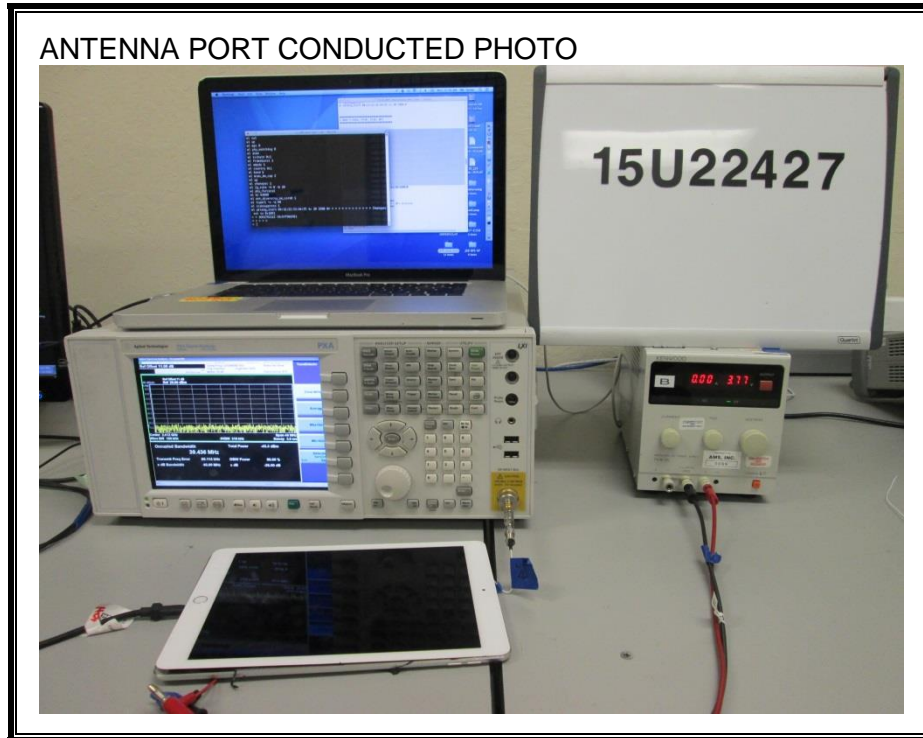

10. SETUP PHOTOS

ANTENNA PORT CONDUCTED RF MEASUREMENT SETUP

RADIATED RF MEASUREMENT SETUP (BELOW 1 GHz)

RADIATED RF MEASUREMENT SETUP (ABOVE 1 GHz)

RADIATED RF MEASUREMENT SETUP FOR PORTABLE CONFIGURATION

Y-AXIS FRONT PHOTO

Y-AXIS BACK PHOTO

Z-AXIS FRONT PHOTO

Z-AXIS BACK PHOTO

POWERLINE CONDUCTED EMISSIONS MEASUREMENT SETUP WITH AC/DC POWER SUPPLY

LINE CONDUCTED FRONT PHOTO

LINE CONDUCTED BACK PHOTO

POWERLINE CONDUCTED EMISSIONS MEASUREMENT WITH LAPTOP SETUP

LINE CONDUCTED FRONT PHOTO

LINE CONDUCTED BACK PHOTO

END OF REPORT