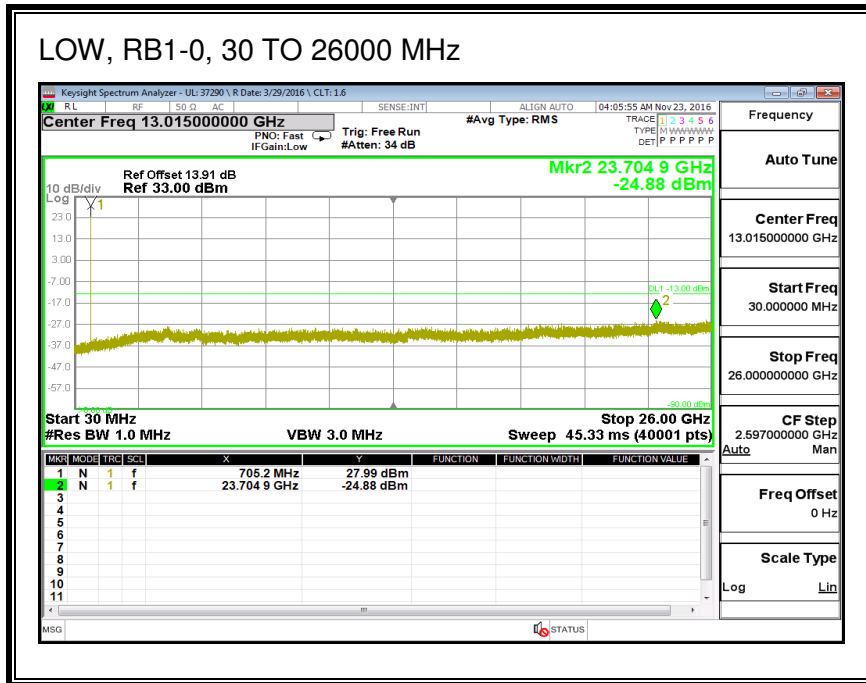

QPSK, (10.0 MHz BAND WIDTH)

16QAM, (10.0 MHz BAND WIDTH)

8.3.6. LTE BAND 13

QPSK, (5.0 MHz BAND WIDTH)

16QAM, (5.0 MHz BAND WIDTH)

QPSK, (10.0 MHz BAND WIDTH)

16QAM, (10.0 MHz BAND WIDTH)

8.3.7. LTE BAND 17

QPSK, (5.0 MHz BAND WIDTH)

16QAM, (5.0 MHz BAND WIDTH)

QPSK, (10.0 MHz BAND WIDTH)

16QAM, (10.0 MHz BAND WIDTH)

8.3.8. LTE BAND 25

QPSK, (1.4 MHz BAND WIDTH)

16QAM, (1.4 MHz BAND WIDTH)

QPSK, (3.0 MHz BAND WIDTH)