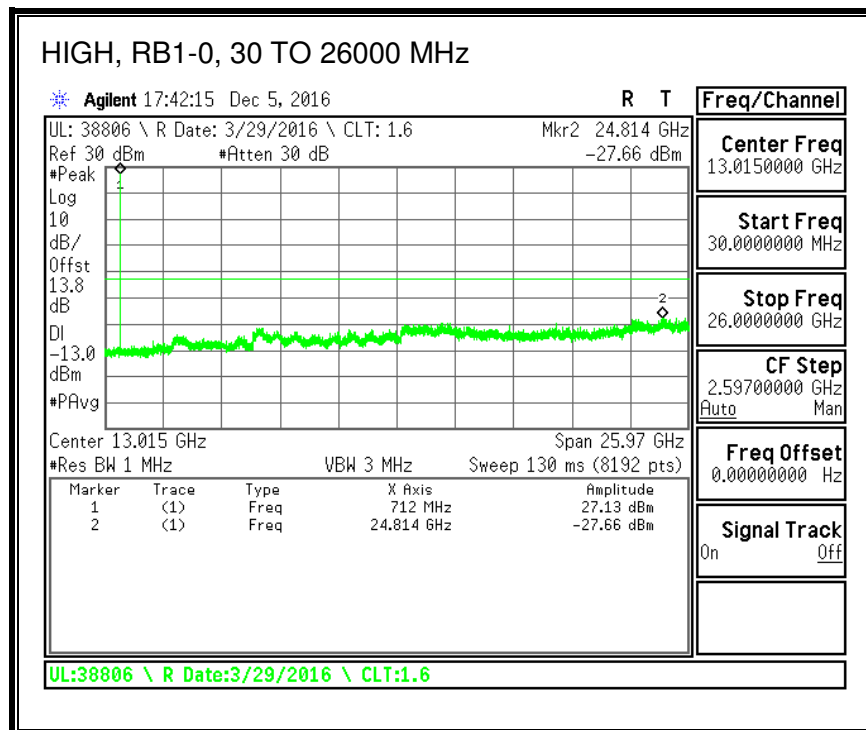

8.3.4. LTE BAND 7

QPSK, (5.0 MHz BAND WIDTH)

16QAM, (5.0 MHz BAND WIDTH)

QPSK, (10.0 MHz BAND WIDTH)

16QAM, (10.0 MHz BAND WIDTH)

QPSK, (15.0 MHz BAND WIDTH)

16QAM, (15.0 MHz BAND WIDTH)

QPSK, (20.0 MHz BAND WIDTH)

16QAM, (20.0 MHz BAND WIDTH)

8.3.5. LTE BAND 12

QPSK, (1.4 MHz BAND WIDTH)

16QAM, (1.4 MHz BAND WIDTH)

QPSK, (3.0 MHz BAND WIDTH)

16QAM, (3.0 MHz BAND WIDTH)

QPSK, (5.0 MHz BAND WIDTH)

16QAM, (5.0 MHz BAND WIDTH)

QPSK, (10.0 MHz BAND WIDTH)

16QAM, (10.0 MHz BAND WIDTH)

8.3.6. LTE BAND 13

QPSK, (5.0 MHz BAND WIDTH)

16QAM, (5.0 MHz BAND WIDTH)

QPSK, (10.0 MHz BAND WIDTH)

16QAM, (10.0 MHz BAND WIDTH)

8.3.7. LTE BAND 17