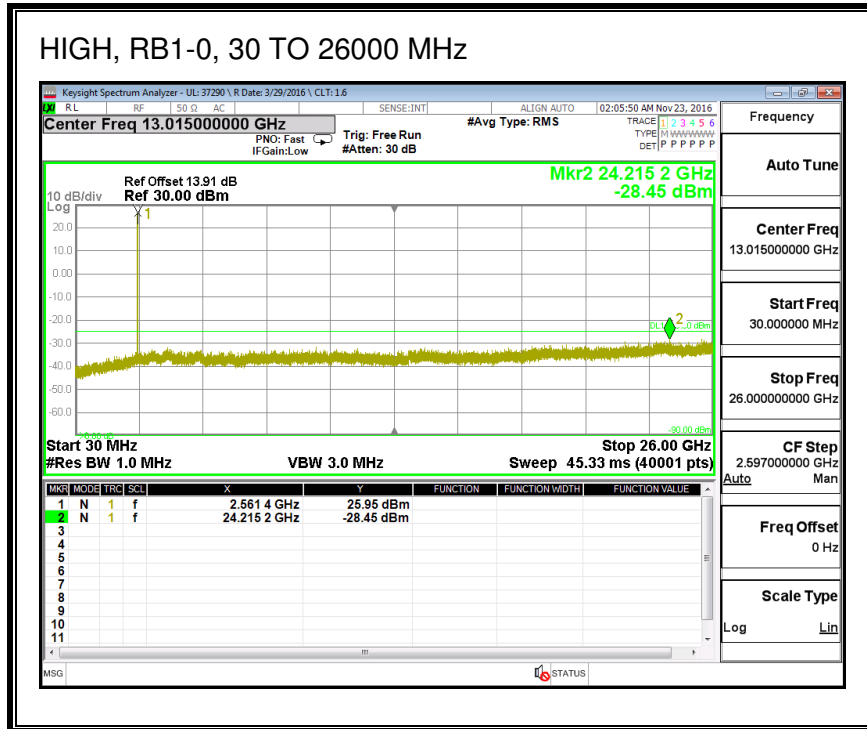

8.3.4. LTE BAND 7

QPSK, (5.0 MHz BAND WIDTH)

16QAM, (5.0 MHz BAND WIDTH)

QPSK, (10.0 MHz BAND WIDTH)

16QAM, (10.0 MHz BAND WIDTH)

QPSK, (15.0 MHz BAND WIDTH)

16QAM, (15.0 MHz BAND WIDTH)

QPSK, (20.0 MHz BAND WIDTH)

16QAM, (20.0 MHz BAND WIDTH)

8.3.5. LTE BAND 12

QPSK, (1.4 MHz BAND WIDTH)

16QAM, (1.4 MHz BAND WIDTH)

QPSK, (3.0 MHz BAND WIDTH)

16QAM, (3.0 MHz BAND WIDTH)

QPSK, (5.0 MHz BAND WIDTH)

16QAM, (5.0 MHz BAND WIDTH)