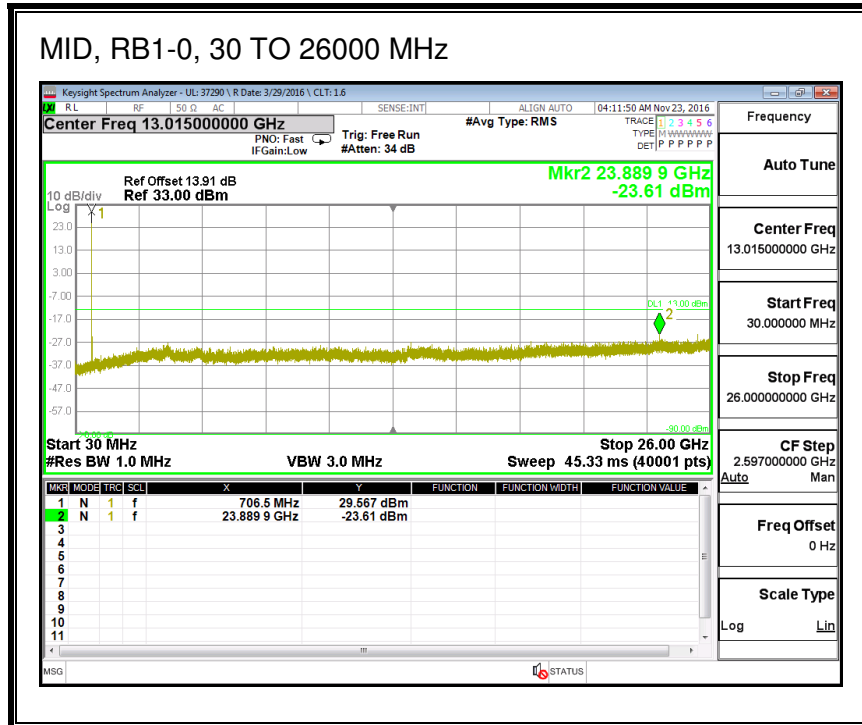

QPSK, (5.0 MHz BAND WIDTH)

16QAM, (5.0 MHz BAND WIDTH)

QPSK, (10.0 MHz BAND WIDTH)

16QAM, (10.0 MHz BAND WIDTH)

8.3.8. LTE BAND 25

QPSK, (1.4 MHz BAND WIDTH)

16QAM, (1.4 MHz BAND WIDTH)

QPSK, (3.0 MHz BAND WIDTH)