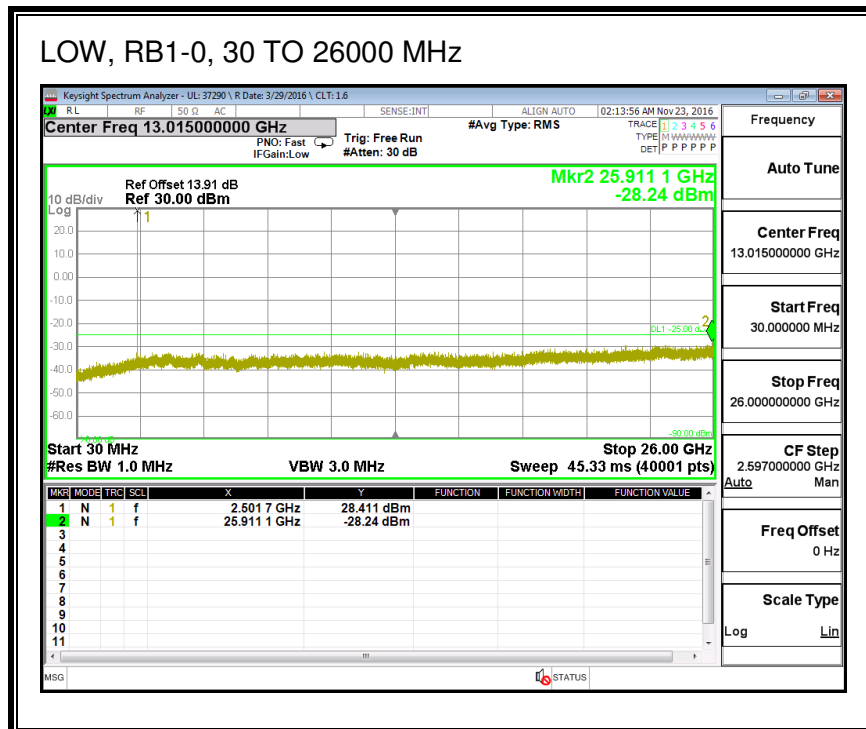

8.3.4. LTE BAND 7

QPSK, (5.0 MHz BAND WIDTH)

16QAM, (5.0 MHz BAND WIDTH)

QPSK, (10.0 MHz BAND WIDTH)

16QAM, (10.0 MHz BAND WIDTH)

QPSK, (15.0 MHz BAND WIDTH)

16QAM, (15.0 MHz BAND WIDTH)

QPSK, (20.0 MHz BAND WIDTH)

16QAM, (20.0 MHz BAND WIDTH)

8.3.5. LTE BAND 12

QPSK, (1.4 MHz BAND WIDTH)

16QAM, (1.4 MHz BAND WIDTH)

QPSK, (3.0 MHz BAND WIDTH)

16QAM, (3.0 MHz BAND WIDTH)

QPSK, (5.0 MHz BAND WIDTH)

16QAM, (5.0 MHz BAND WIDTH)