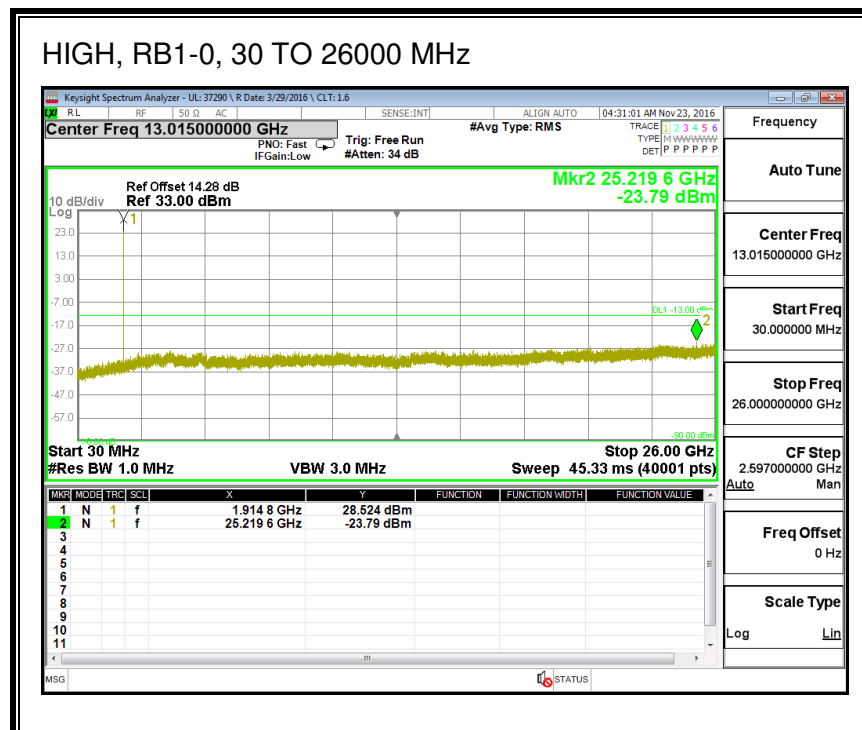

QPSK, (5.0 MHz BAND WIDTH)

16QAM, (5.0 MHz BAND WIDTH)

QPSK, (10.0 MHz BAND WIDTH)

16QAM, (10.0 MHz BAND WIDTH)

8.3.8. LTE BAND 25

QPSK, (1.4 MHz BAND WIDTH)

16QAM, (1.4 MHz BAND WIDTH)

QPSK, (3.0 MHz BAND WIDTH)