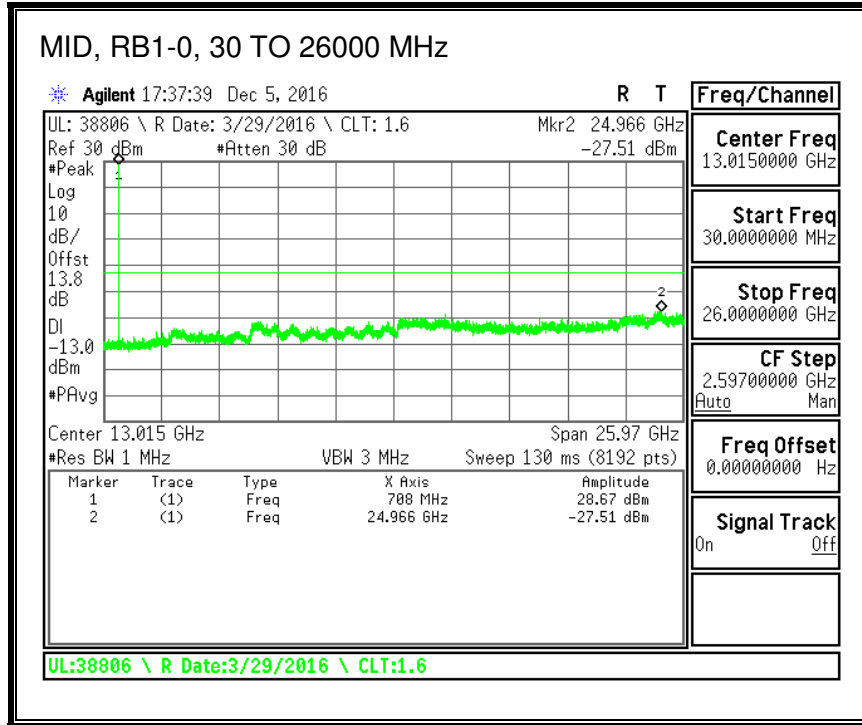

8.3.4. LTE BAND 7

QPSK, (5.0 MHz BAND WIDTH)

16QAM, (5.0 MHz BAND WIDTH)

QPSK, (10.0 MHz BAND WIDTH)

16QAM, (10.0 MHz BAND WIDTH)

QPSK, (15.0 MHz BAND WIDTH)

16QAM, (15.0 MHz BAND WIDTH)

QPSK, (20.0 MHz BAND WIDTH)

16QAM, (20.0 MHz BAND WIDTH)

8.3.5. LTE BAND 12

QPSK, (1.4 MHz BAND WIDTH)

16QAM, (1.4 MHz BAND WIDTH)

QPSK, (3.0 MHz BAND WIDTH)

16QAM, (3.0 MHz BAND WIDTH)

QPSK, (5.0 MHz BAND WIDTH)

16QAM, (5.0 MHz BAND WIDTH)

QPSK, (10.0 MHz BAND WIDTH)

16QAM, (10.0 MHz BAND WIDTH)

8.3.6. LTE BAND 13

QPSK, (5.0 MHz BAND WIDTH)

16QAM, (5.0 MHz BAND WIDTH)

QPSK, (10.0 MHz BAND WIDTH)

16QAM, (10.0 MHz BAND WIDTH)

8.3.7. LTE BAND 17