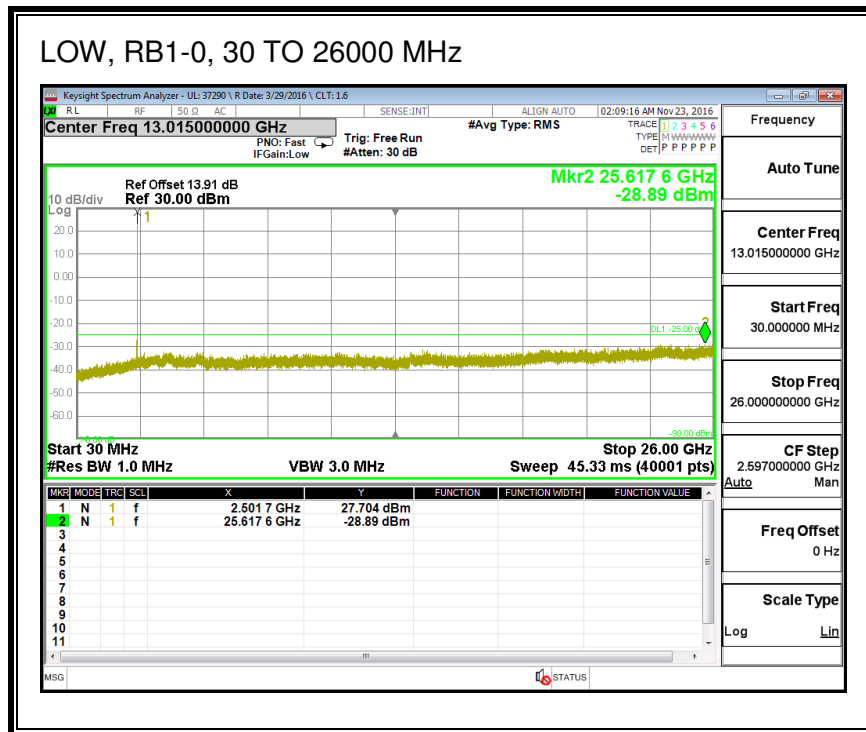

8.3.4. LTE BAND 7

QPSK, (5.0 MHz BAND WIDTH)

16QAM, (5.0 MHz BAND WIDTH)

QPSK, (10.0 MHz BAND WIDTH)

16QAM, (10.0 MHz BAND WIDTH)

QPSK, (15.0 MHz BAND WIDTH)

16QAM, (15.0 MHz BAND WIDTH)

QPSK, (20.0 MHz BAND WIDTH)

16QAM, (20.0 MHz BAND WIDTH)

8.3.5. LTE BAND 12

QPSK, (1.4 MHz BAND WIDTH)

16QAM, (1.4 MHz BAND WIDTH)

QPSK, (3.0 MHz BAND WIDTH)

16QAM, (3.0 MHz BAND WIDTH)

QPSK, (5.0 MHz BAND WIDTH)

16QAM, (5.0 MHz BAND WIDTH)