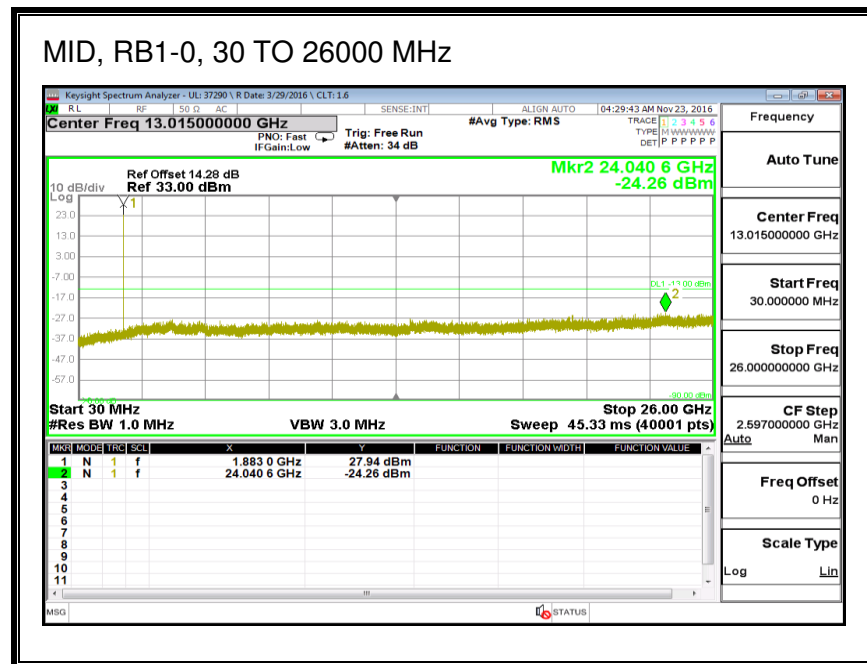

QPSK, (5.0 MHz BAND WIDTH)

16QAM, (5.0 MHz BAND WIDTH)

QPSK, (10.0 MHz BAND WIDTH)

16QAM, (10.0 MHz BAND WIDTH)

8.3.8. LTE BAND 25

QPSK, (1.4 MHz BAND WIDTH)

16QAM, (1.4 MHz BAND WIDTH)

QPSK, (3.0 MHz BAND WIDTH)