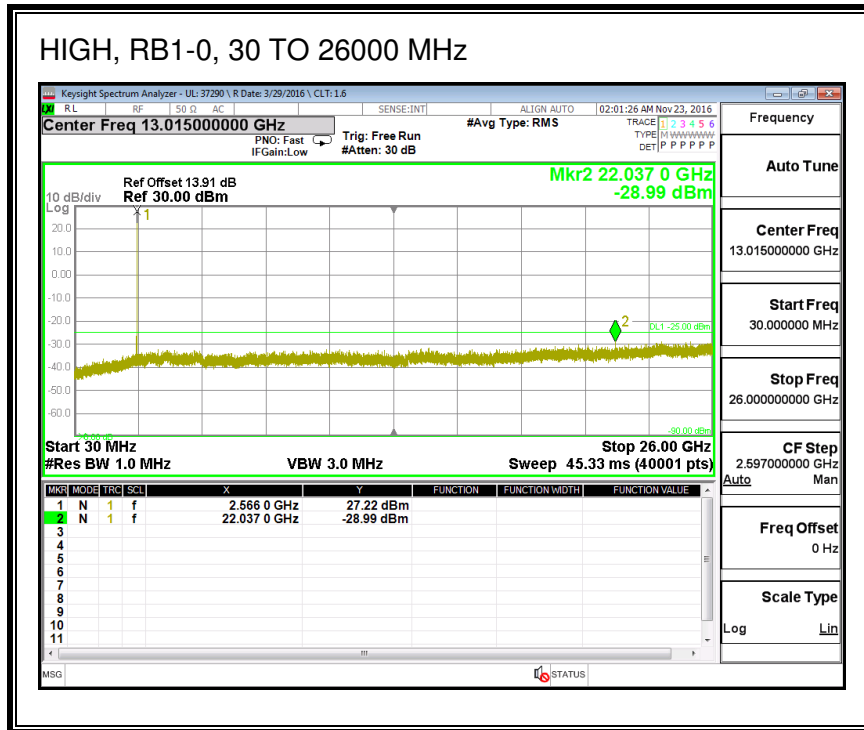

8.3.4. LTE BAND 7

QPSK, (5.0 MHz BAND WIDTH)

16QAM, (5.0 MHz BAND WIDTH)

QPSK, (10.0 MHz BAND WIDTH)

16QAM, (10.0 MHz BAND WIDTH)

QPSK, (15.0 MHz BAND WIDTH)

16QAM, (15.0 MHz BAND WIDTH)

QPSK, (20.0 MHz BAND WIDTH)

16QAM, (20.0 MHz BAND WIDTH)

8.3.5. LTE BAND 12

QPSK, (1.4 MHz BAND WIDTH)

16QAM, (1.4 MHz BAND WIDTH)

QPSK, (3.0 MHz BAND WIDTH)

16QAM, (3.0 MHz BAND WIDTH)

QPSK, (5.0 MHz BAND WIDTH)

16QAM, (5.0 MHz BAND WIDTH)