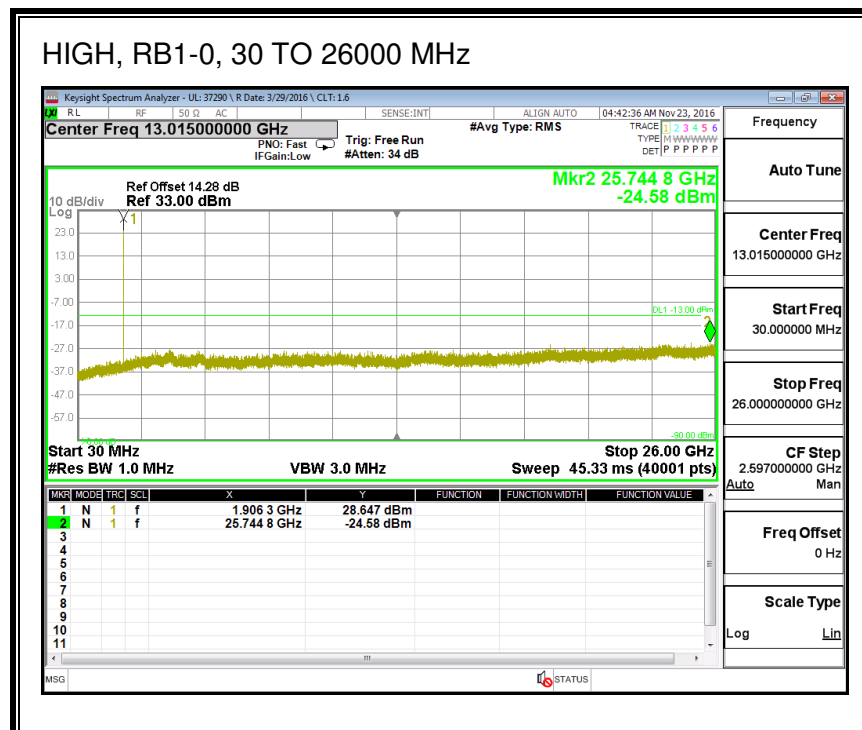

16QAM, (3.0 MHz BAND WIDTH)

QPSK, (5.0 MHz BAND WIDTH)

16QAM, (5.0 MHz BAND WIDTH)

QPSK, (10.0 MHz BAND WIDTH)

16QAM, (10.0 MHz BAND WIDTH)

QPSK, (15.0 MHz BAND WIDTH)

16QAM, (15.0 MHz BAND WIDTH)

QPSK, (20.0 MHz BAND WIDTH)