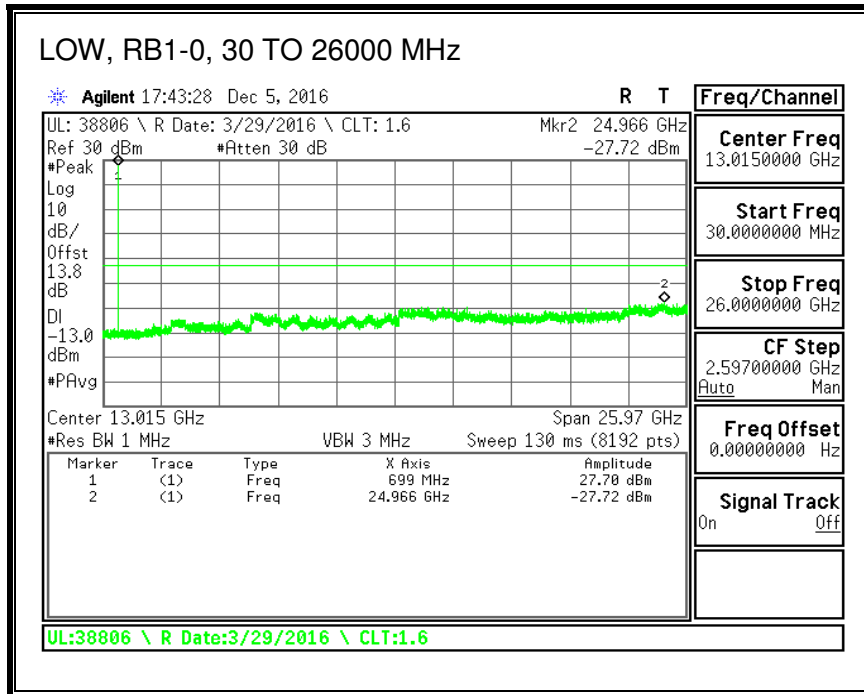

8.3.4. LTE BAND 7

QPSK, (5.0 MHz BAND WIDTH)

16QAM, (5.0 MHz BAND WIDTH)

QPSK, (10.0 MHz BAND WIDTH)

16QAM, (10.0 MHz BAND WIDTH)

QPSK, (15.0 MHz BAND WIDTH)

16QAM, (15.0 MHz BAND WIDTH)

QPSK, (20.0 MHz BAND WIDTH)

16QAM, (20.0 MHz BAND WIDTH)

8.3.5. LTE BAND 12

QPSK, (1.4 MHz BAND WIDTH)

16QAM, (1.4 MHz BAND WIDTH)

QPSK, (3.0 MHz BAND WIDTH)

16QAM, (3.0 MHz BAND WIDTH)

QPSK, (5.0 MHz BAND WIDTH)

16QAM, (5.0 MHz BAND WIDTH)

QPSK, (10.0 MHz BAND WIDTH)

16QAM, (10.0 MHz BAND WIDTH)

8.3.6. LTE BAND 13

QPSK, (5.0 MHz BAND WIDTH)

16QAM, (5.0 MHz BAND WIDTH)

QPSK, (10.0 MHz BAND WIDTH)

16QAM, (10.0 MHz BAND WIDTH)

8.3.7. LTE BAND 17