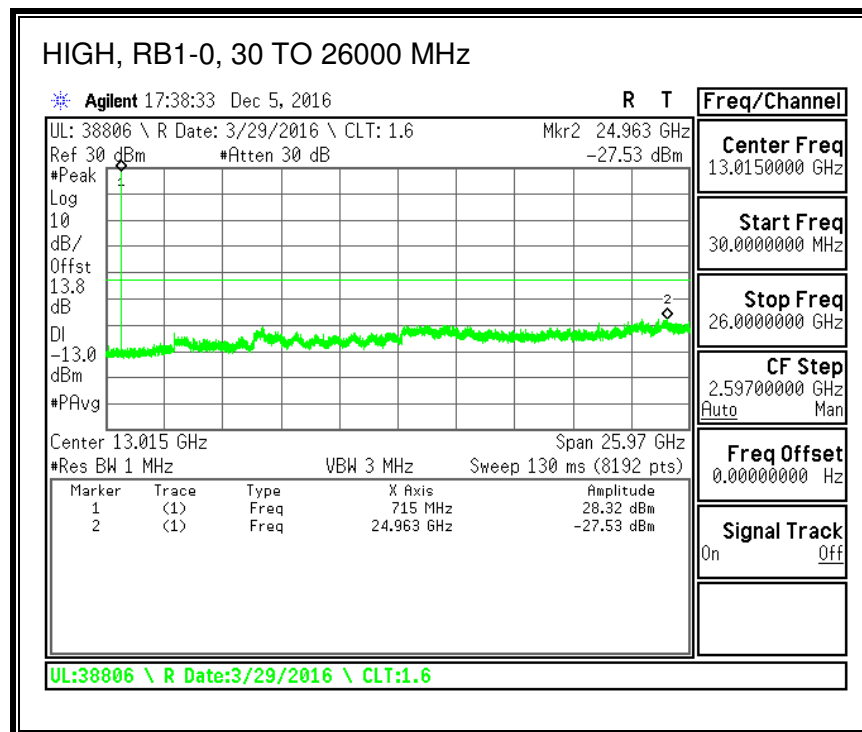

8.3.4. LTE BAND 7

QPSK, (5.0 MHz BAND WIDTH)

16QAM, (5.0 MHz BAND WIDTH)

QPSK, (10.0 MHz BAND WIDTH)

16QAM, (10.0 MHz BAND WIDTH)

QPSK, (15.0 MHz BAND WIDTH)

16QAM, (15.0 MHz BAND WIDTH)

QPSK, (20.0 MHz BAND WIDTH)

16QAM, (20.0 MHz BAND WIDTH)

8.3.5. LTE BAND 12

QPSK, (1.4 MHz BAND WIDTH)

16QAM, (1.4 MHz BAND WIDTH)

QPSK, (3.0 MHz BAND WIDTH)

16QAM, (3.0 MHz BAND WIDTH)

QPSK, (5.0 MHz BAND WIDTH)

16QAM, (5.0 MHz BAND WIDTH)

QPSK, (10.0 MHz BAND WIDTH)

16QAM, (10.0 MHz BAND WIDTH)

8.3.6. LTE BAND 13

QPSK, (5.0 MHz BAND WIDTH)

16QAM, (5.0 MHz BAND WIDTH)

QPSK, (10.0 MHz BAND WIDTH)

16QAM, (10.0 MHz BAND WIDTH)

8.3.7. LTE BAND 17