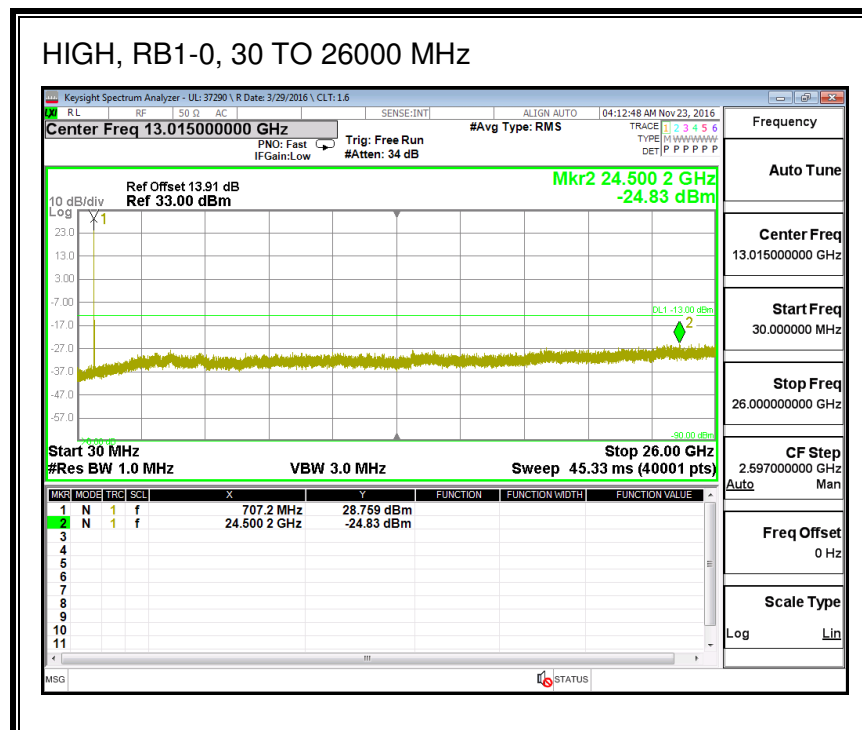

QPSK, (5.0 MHz BAND WIDTH)

16QAM, (5.0 MHz BAND WIDTH)

QPSK, (10.0 MHz BAND WIDTH)

16QAM, (10.0 MHz BAND WIDTH)

8.3.8. LTE BAND 25

QPSK, (1.4 MHz BAND WIDTH)

16QAM, (1.4 MHz BAND WIDTH)

QPSK, (3.0 MHz BAND WIDTH)