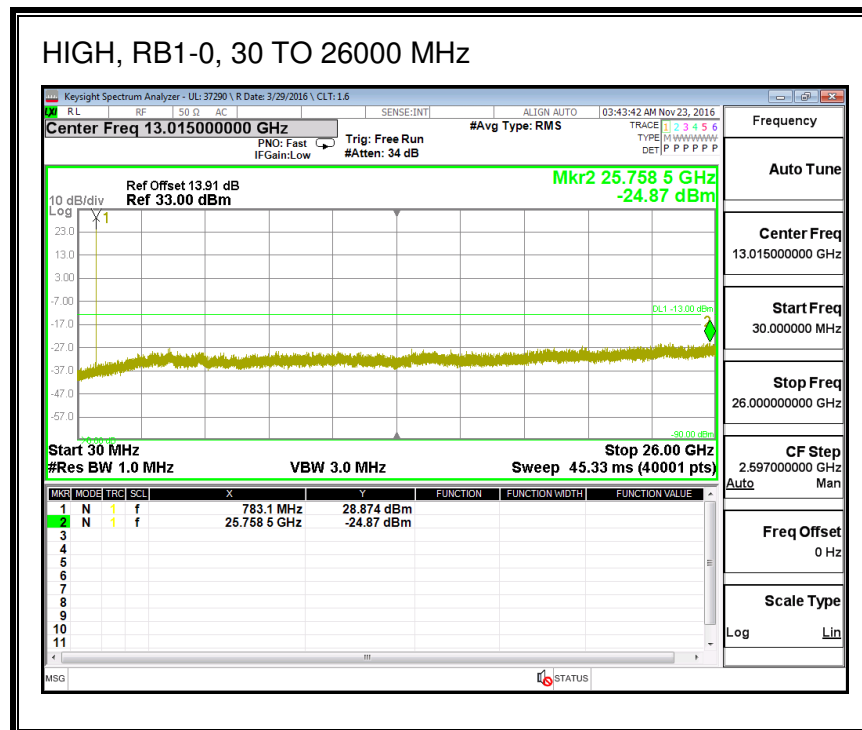

QPSK, (10.0 MHz BAND WIDTH)

16QAM, (10.0 MHz BAND WIDTH)

8.3.6. LTE BAND 13

QPSK, (5.0 MHz BAND WIDTH)

16QAM, (5.0 MHz BAND WIDTH)

QPSK, (10.0 MHz BAND WIDTH)

16QAM, (10.0 MHz BAND WIDTH)

8.3.7. LTE BAND 17