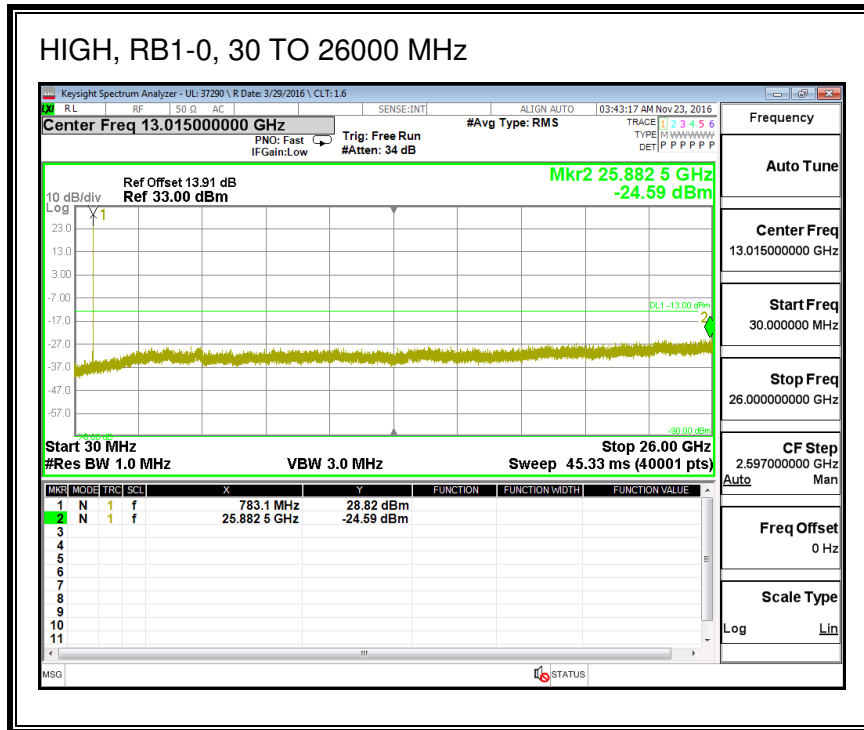

QPSK, (10.0 MHz BAND WIDTH)

16QAM, (10.0 MHz BAND WIDTH)

8.3.6. LTE BAND 13

QPSK, (5.0 MHz BAND WIDTH)

16QAM, (5.0 MHz BAND WIDTH)

QPSK, (10.0 MHz BAND WIDTH)

16QAM, (10.0 MHz BAND WIDTH)

8.3.7. LTE BAND 17