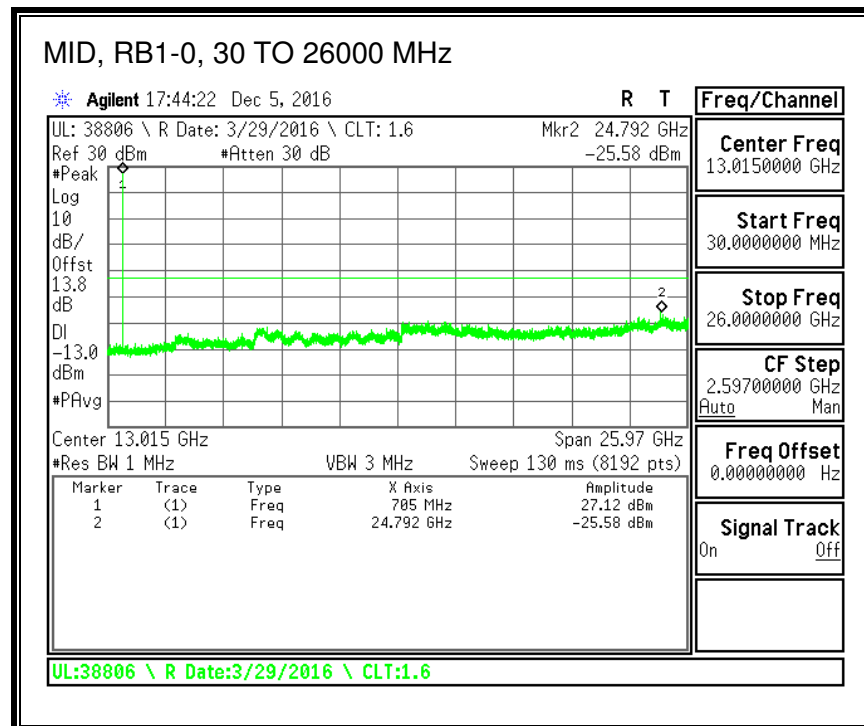

8.3.4. LTE BAND 7

QPSK, (5.0 MHz BAND WIDTH)

16QAM, (5.0 MHz BAND WIDTH)

QPSK, (10.0 MHz BAND WIDTH)

16QAM, (10.0 MHz BAND WIDTH)

QPSK, (15.0 MHz BAND WIDTH)

16QAM, (15.0 MHz BAND WIDTH)

QPSK, (20.0 MHz BAND WIDTH)

16QAM, (20.0 MHz BAND WIDTH)

8.3.5. LTE BAND 12

QPSK, (1.4 MHz BAND WIDTH)

16QAM, (1.4 MHz BAND WIDTH)

QPSK, (3.0 MHz BAND WIDTH)

16QAM, (3.0 MHz BAND WIDTH)

QPSK, (5.0 MHz BAND WIDTH)

16QAM, (5.0 MHz BAND WIDTH)

QPSK, (10.0 MHz BAND WIDTH)

16QAM, (10.0 MHz BAND WIDTH)

8.3.6. LTE BAND 13

QPSK, (5.0 MHz BAND WIDTH)

16QAM, (5.0 MHz BAND WIDTH)

QPSK, (10.0 MHz BAND WIDTH)

16QAM, (10.0 MHz BAND WIDTH)

8.3.7. LTE BAND 17