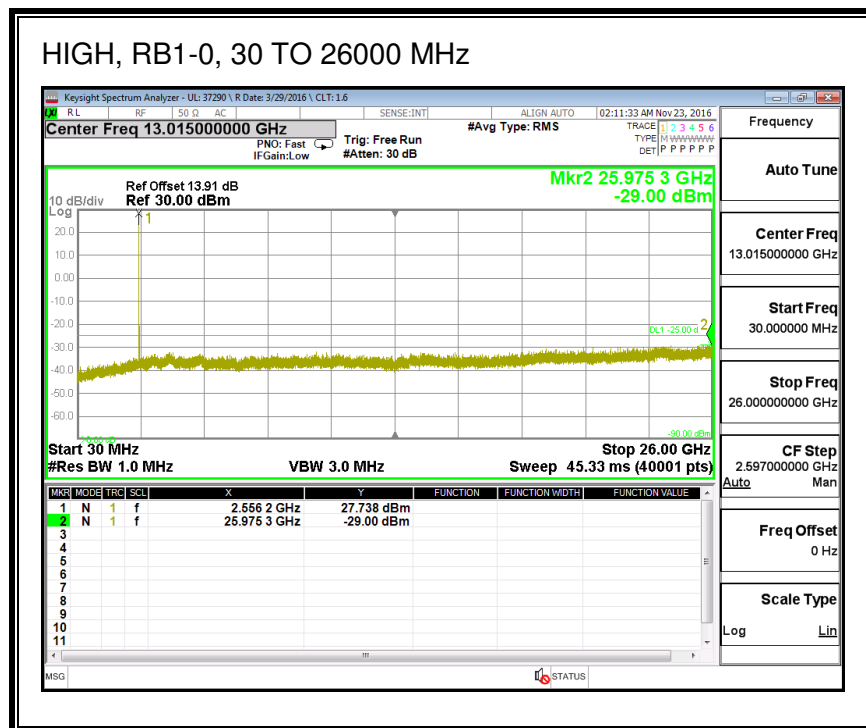

8.3.4. LTE BAND 7

QPSK, (5.0 MHz BAND WIDTH)

16QAM, (5.0 MHz BAND WIDTH)

QPSK, (10.0 MHz BAND WIDTH)

16QAM, (10.0 MHz BAND WIDTH)

QPSK, (15.0 MHz BAND WIDTH)

16QAM, (15.0 MHz BAND WIDTH)

QPSK, (20.0 MHz BAND WIDTH)

16QAM, (20.0 MHz BAND WIDTH)

8.3.5. LTE BAND 12

QPSK, (1.4 MHz BAND WIDTH)

16QAM, (1.4 MHz BAND WIDTH)

QPSK, (3.0 MHz BAND WIDTH)

16QAM, (3.0 MHz BAND WIDTH)

QPSK, (5.0 MHz BAND WIDTH)

16QAM, (5.0 MHz BAND WIDTH)