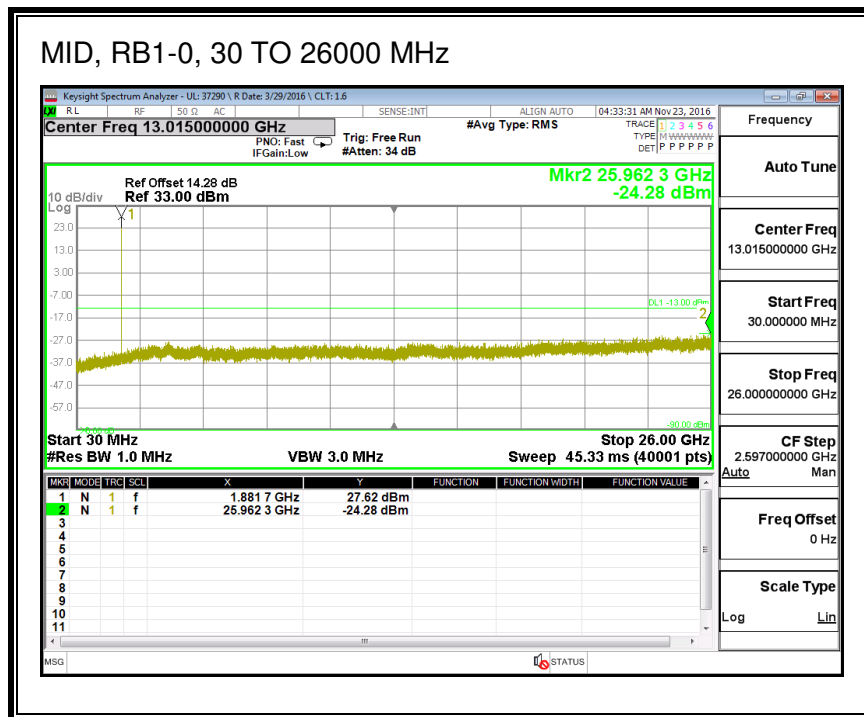

QPSK, (5.0 MHz BAND WIDTH)

16QAM, (5.0 MHz BAND WIDTH)

QPSK, (10.0 MHz BAND WIDTH)

16QAM, (10.0 MHz BAND WIDTH)

8.3.8. LTE BAND 25

QPSK, (1.4 MHz BAND WIDTH)

16QAM, (1.4 MHz BAND WIDTH)

QPSK, (3.0 MHz BAND WIDTH)