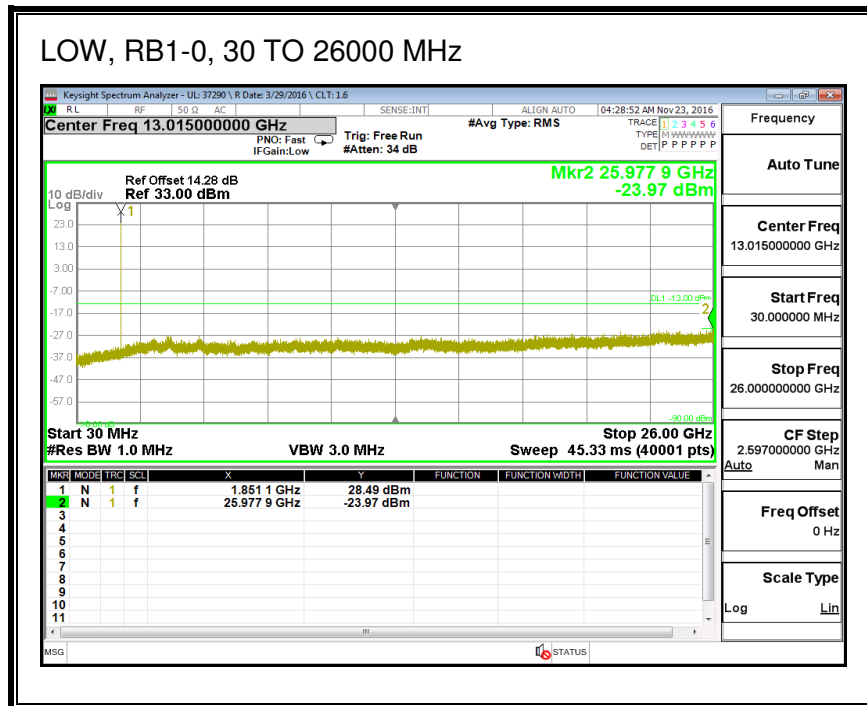

QPSK, (5.0 MHz BAND WIDTH)

16QAM, (5.0 MHz BAND WIDTH)

QPSK, (10.0 MHz BAND WIDTH)

16QAM, (10.0 MHz BAND WIDTH)

8.3.8. LTE BAND 25

QPSK, (1.4 MHz BAND WIDTH)

16QAM, (1.4 MHz BAND WIDTH)

QPSK, (3.0 MHz BAND WIDTH)