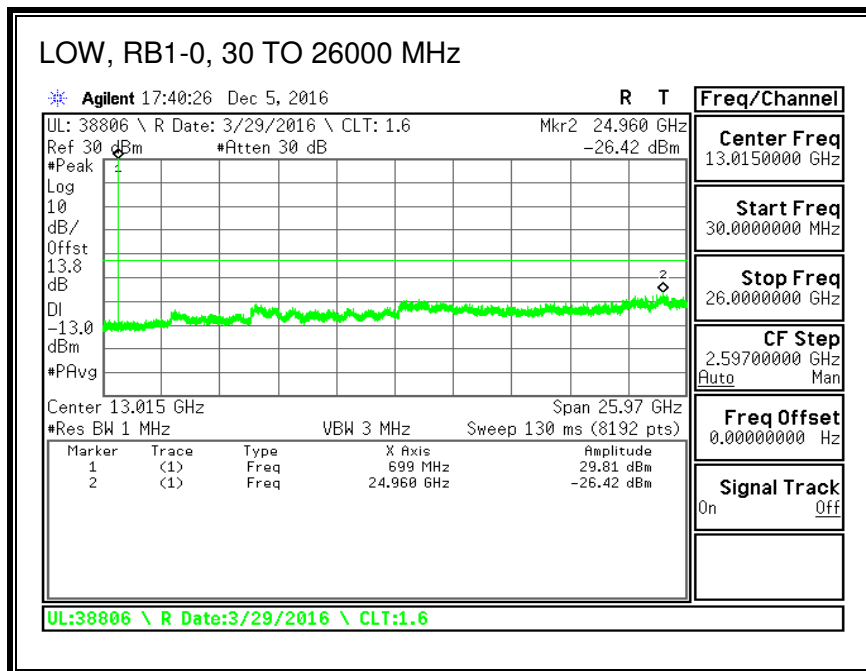

8.3.4. LTE BAND 7

QPSK, (5.0 MHz BAND WIDTH)

16QAM, (5.0 MHz BAND WIDTH)

QPSK, (10.0 MHz BAND WIDTH)

16QAM, (10.0 MHz BAND WIDTH)

QPSK, (15.0 MHz BAND WIDTH)

16QAM, (15.0 MHz BAND WIDTH)

QPSK, (20.0 MHz BAND WIDTH)

16QAM, (20.0 MHz BAND WIDTH)

8.3.5. LTE BAND 12

QPSK, (1.4 MHz BAND WIDTH)

16QAM, (1.4 MHz BAND WIDTH)

QPSK, (3.0 MHz BAND WIDTH)

16QAM, (3.0 MHz BAND WIDTH)

QPSK, (5.0 MHz BAND WIDTH)

16QAM, (5.0 MHz BAND WIDTH)

QPSK, (10.0 MHz BAND WIDTH)

16QAM, (10.0 MHz BAND WIDTH)

8.3.6. LTE BAND 13

QPSK, (5.0 MHz BAND WIDTH)

16QAM, (5.0 MHz BAND WIDTH)

QPSK, (10.0 MHz BAND WIDTH)

16QAM, (10.0 MHz BAND WIDTH)

8.3.7. LTE BAND 17