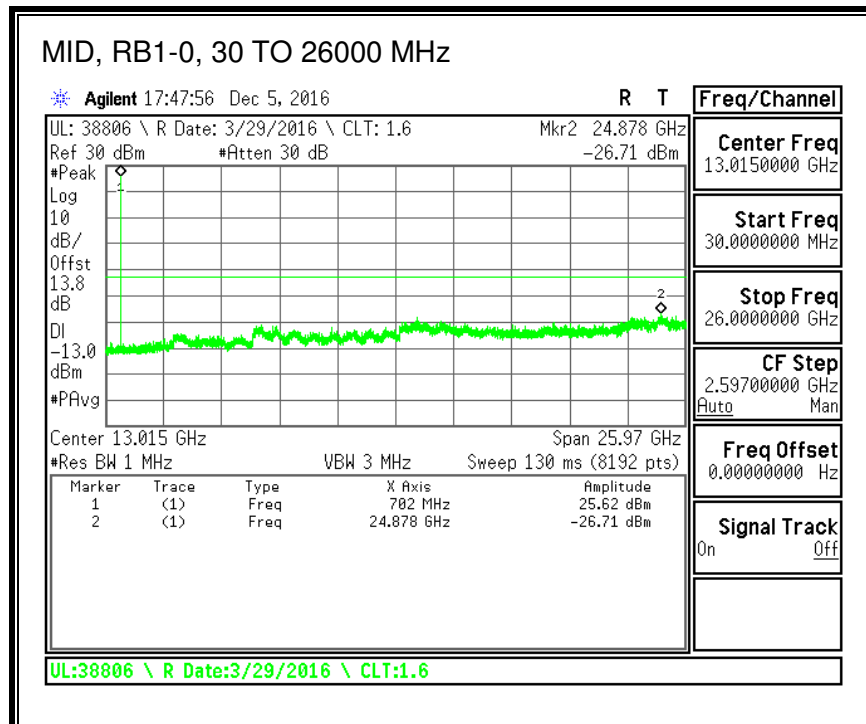

8.3.4. LTE BAND 7

QPSK, (5.0 MHz BAND WIDTH)

16QAM, (5.0 MHz BAND WIDTH)

QPSK, (10.0 MHz BAND WIDTH)

16QAM, (10.0 MHz BAND WIDTH)

QPSK, (15.0 MHz BAND WIDTH)

16QAM, (15.0 MHz BAND WIDTH)

QPSK, (20.0 MHz BAND WIDTH)

16QAM, (20.0 MHz BAND WIDTH)

8.3.5. LTE BAND 12

QPSK, (1.4 MHz BAND WIDTH)

16QAM, (1.4 MHz BAND WIDTH)

QPSK, (3.0 MHz BAND WIDTH)

16QAM, (3.0 MHz BAND WIDTH)

QPSK, (5.0 MHz BAND WIDTH)

16QAM, (5.0 MHz BAND WIDTH)

QPSK, (10.0 MHz BAND WIDTH)

16QAM, (10.0 MHz BAND WIDTH)

8.3.6. LTE BAND 13

QPSK, (5.0 MHz BAND WIDTH)

16QAM, (5.0 MHz BAND WIDTH)

QPSK, (10.0 MHz BAND WIDTH)

16QAM, (10.0 MHz BAND WIDTH)

8.3.7. LTE BAND 17

QPSK, (5.0 MHz BAND WIDTH)

16QAM, (5.0 MHz BAND WIDTH)

QPSK, (10.0 MHz BAND WIDTH)

16QAM, (10.0 MHz BAND WIDTH)

8.3.8. LTE BAND 25

QPSK, (1.4 MHz BAND WIDTH)

16QAM, (1.4 MHz BAND WIDTH)

QPSK, (3.0 MHz BAND WIDTH)