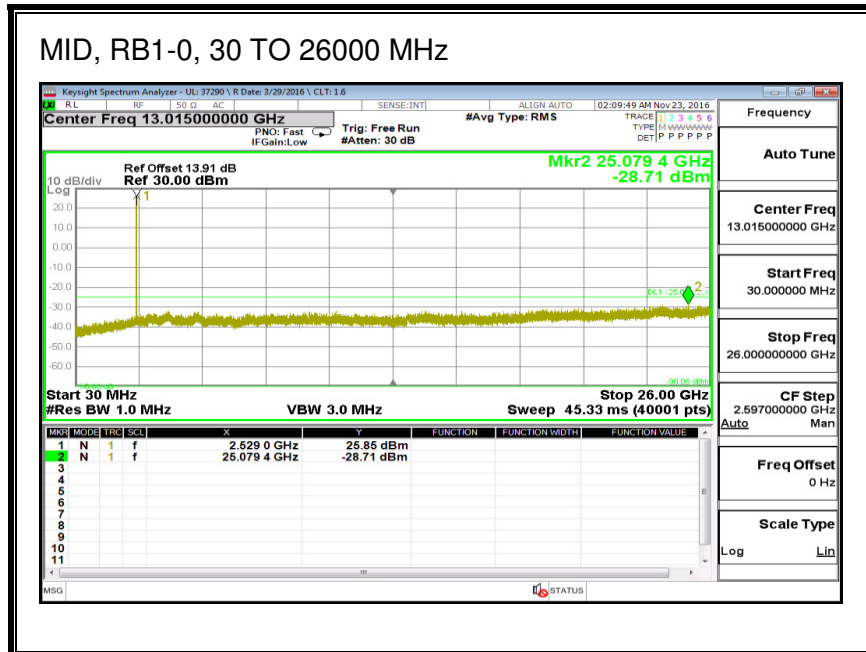

8.3.4. LTE BAND 7

QPSK, (5.0 MHz BAND WIDTH)

16QAM, (5.0 MHz BAND WIDTH)

QPSK, (10.0 MHz BAND WIDTH)

16QAM, (10.0 MHz BAND WIDTH)

QPSK, (15.0 MHz BAND WIDTH)

16QAM, (15.0 MHz BAND WIDTH)

QPSK, (20.0 MHz BAND WIDTH)

16QAM, (20.0 MHz BAND WIDTH)

8.3.5. LTE BAND 12

QPSK, (1.4 MHz BAND WIDTH)

16QAM, (1.4 MHz BAND WIDTH)

QPSK, (3.0 MHz BAND WIDTH)

16QAM, (3.0 MHz BAND WIDTH)

QPSK, (5.0 MHz BAND WIDTH)

16QAM, (5.0 MHz BAND WIDTH)