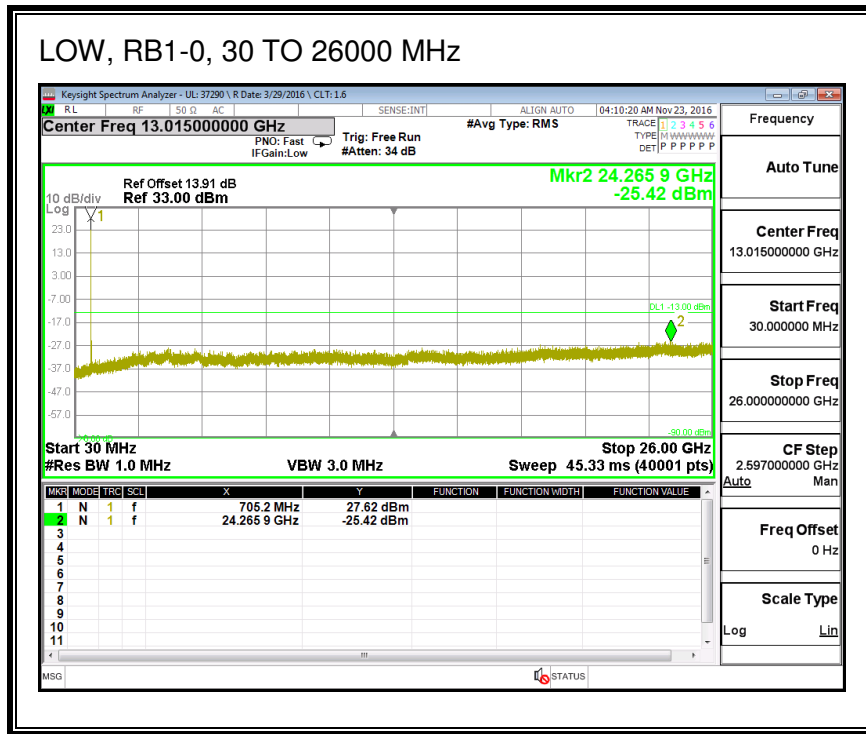

QPSK, (5.0 MHz BAND WIDTH)

16QAM, (5.0 MHz BAND WIDTH)

QPSK, (10.0 MHz BAND WIDTH)

16QAM, (10.0 MHz BAND WIDTH)

8.3.8. LTE BAND 25

QPSK, (1.4 MHz BAND WIDTH)

16QAM, (1.4 MHz BAND WIDTH)

QPSK, (3.0 MHz BAND WIDTH)