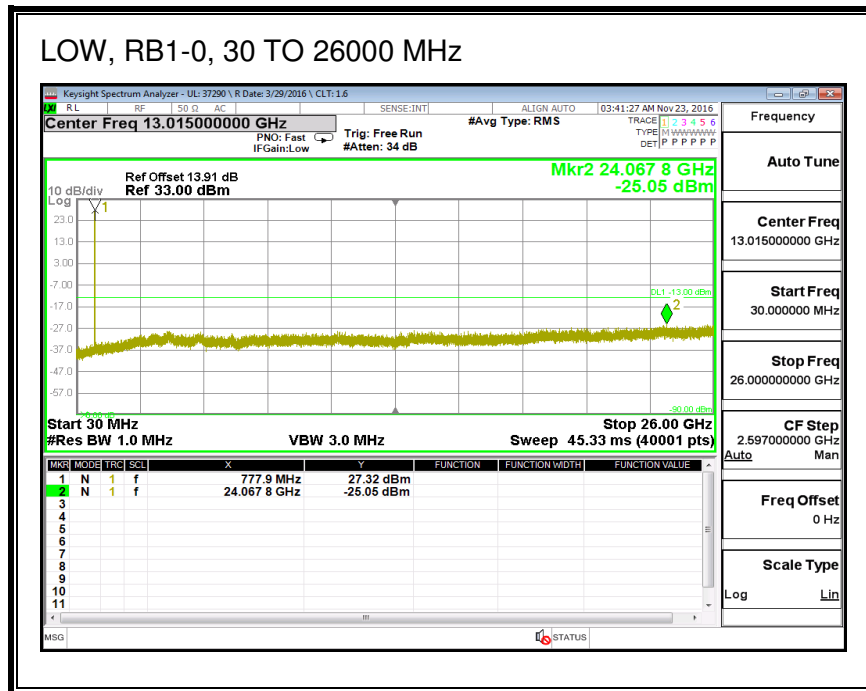

QPSK, (10.0 MHz BAND WIDTH)

16QAM, (10.0 MHz BAND WIDTH)

8.3.6. LTE BAND 13

QPSK, (5.0 MHz BAND WIDTH)

16QAM, (5.0 MHz BAND WIDTH)

QPSK, (10.0 MHz BAND WIDTH)

16QAM, (10.0 MHz BAND WIDTH)

8.3.7. LTE BAND 17