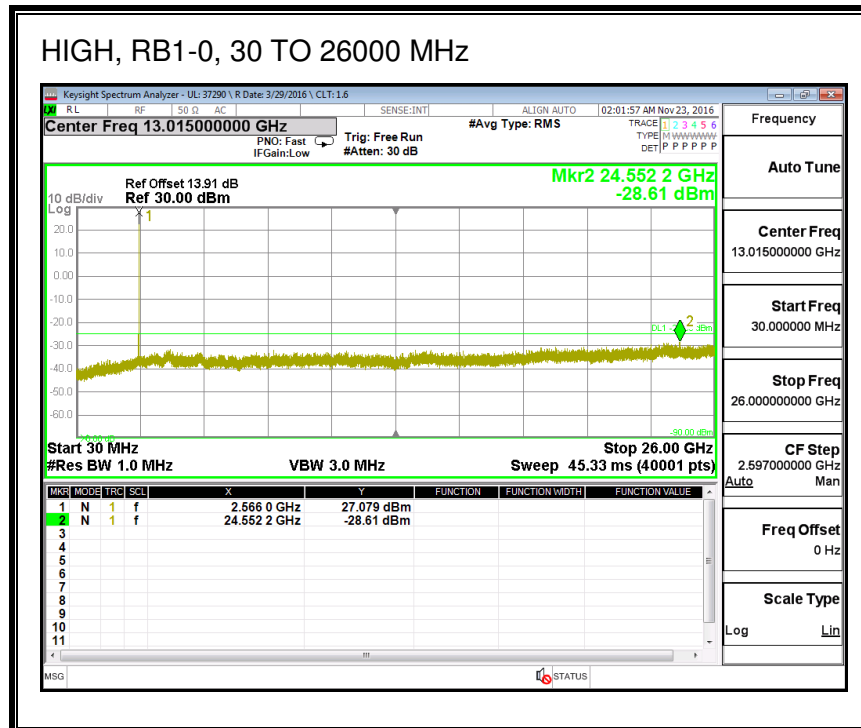

8.3.4. LTE BAND 7

QPSK, (5.0 MHz BAND WIDTH)

16QAM, (5.0 MHz BAND WIDTH)

QPSK, (10.0 MHz BAND WIDTH)

16QAM, (10.0 MHz BAND WIDTH)

QPSK, (15.0 MHz BAND WIDTH)

16QAM, (15.0 MHz BAND WIDTH)

QPSK, (20.0 MHz BAND WIDTH)

16QAM, (20.0 MHz BAND WIDTH)

8.3.5. LTE BAND 12

QPSK, (1.4 MHz BAND WIDTH)

16QAM, (1.4 MHz BAND WIDTH)

QPSK, (3.0 MHz BAND WIDTH)

16QAM, (3.0 MHz BAND WIDTH)

QPSK, (5.0 MHz BAND WIDTH)

16QAM, (5.0 MHz BAND WIDTH)