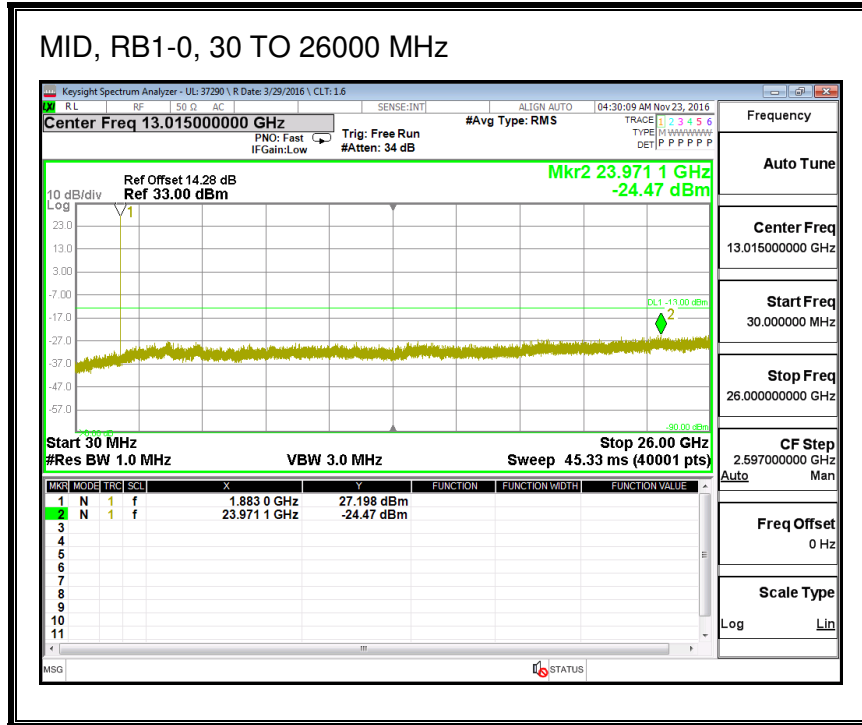

QPSK, (5.0 MHz BAND WIDTH)

16QAM, (5.0 MHz BAND WIDTH)

QPSK, (10.0 MHz BAND WIDTH)

16QAM, (10.0 MHz BAND WIDTH)

8.3.8. LTE BAND 25

QPSK, (1.4 MHz BAND WIDTH)

16QAM, (1.4 MHz BAND WIDTH)

QPSK, (3.0 MHz BAND WIDTH)