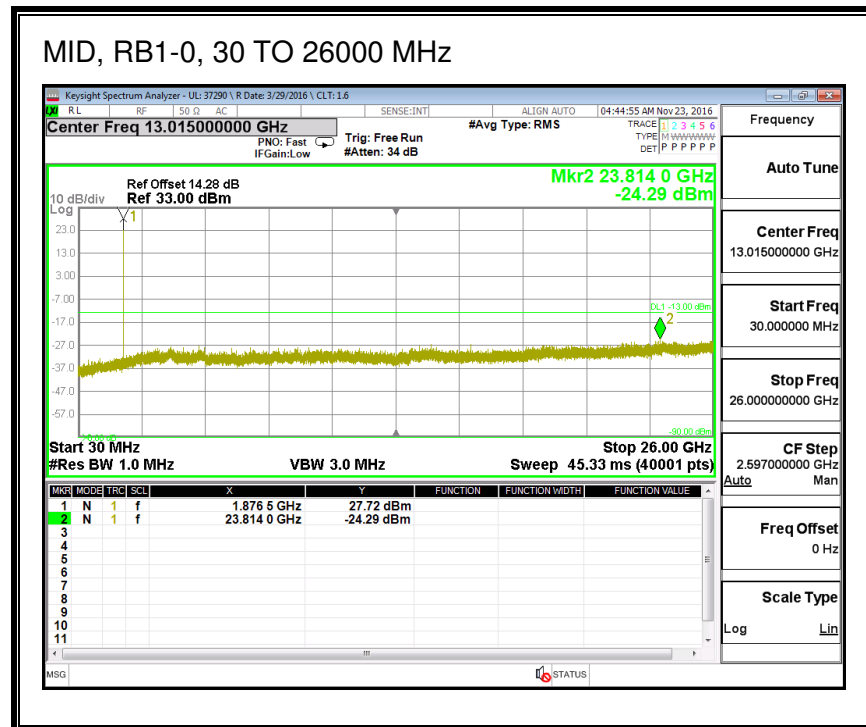

16QAM, (3.0 MHz BAND WIDTH)

QPSK, (5.0 MHz BAND WIDTH)

16QAM, (5.0 MHz BAND WIDTH)

QPSK, (10.0 MHz BAND WIDTH)

16QAM, (10.0 MHz BAND WIDTH)

QPSK, (15.0 MHz BAND WIDTH)

16QAM, (15.0 MHz BAND WIDTH)

QPSK, (20.0 MHz BAND WIDTH)