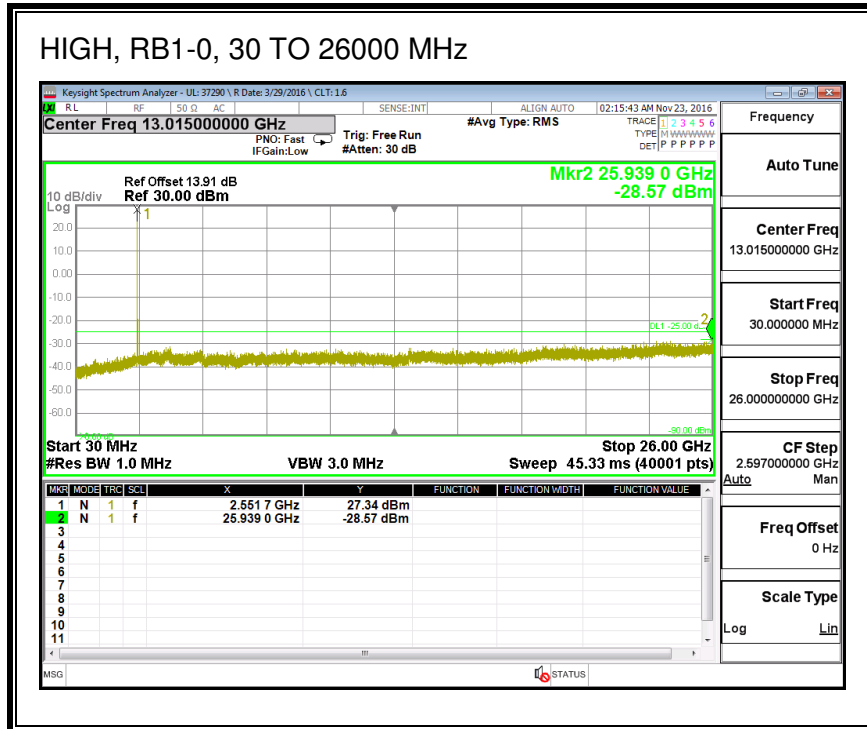

8.3.4. LTE BAND 7

QPSK, (5.0 MHz BAND WIDTH)

16QAM, (5.0 MHz BAND WIDTH)

QPSK, (10.0 MHz BAND WIDTH)

16QAM, (10.0 MHz BAND WIDTH)

QPSK, (15.0 MHz BAND WIDTH)

16QAM, (15.0 MHz BAND WIDTH)

QPSK, (20.0 MHz BAND WIDTH)

16QAM, (20.0 MHz BAND WIDTH)

8.3.5. LTE BAND 12

QPSK, (1.4 MHz BAND WIDTH)

16QAM, (1.4 MHz BAND WIDTH)

QPSK, (3.0 MHz BAND WIDTH)

16QAM, (3.0 MHz BAND WIDTH)

QPSK, (5.0 MHz BAND WIDTH)

16QAM, (5.0 MHz BAND WIDTH)