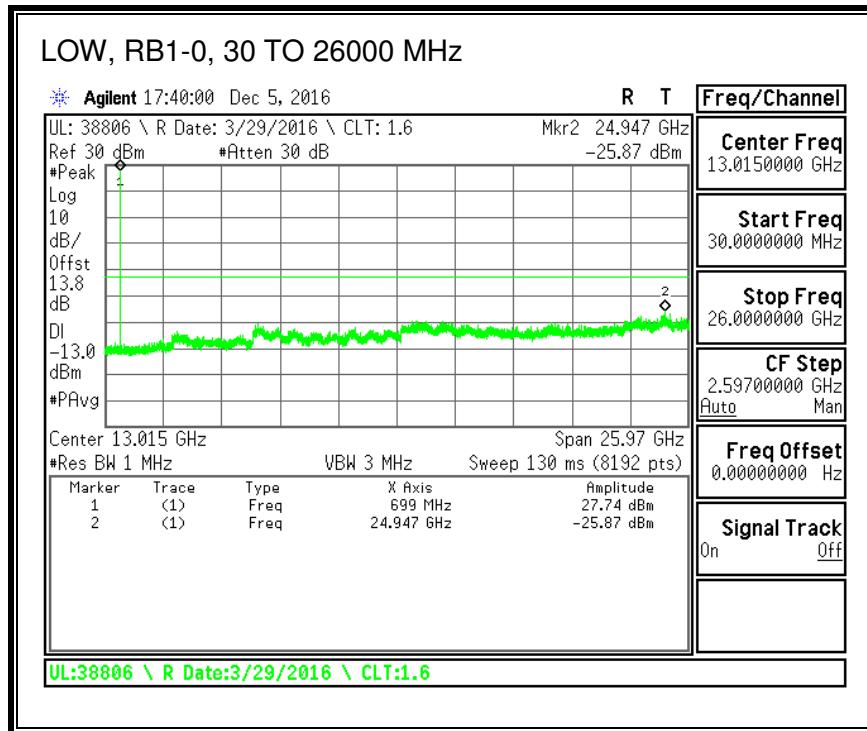

8.3.4. LTE BAND 7

QPSK, (5.0 MHz BAND WIDTH)

16QAM, (5.0 MHz BAND WIDTH)

QPSK, (10.0 MHz BAND WIDTH)

16QAM, (10.0 MHz BAND WIDTH)

QPSK, (15.0 MHz BAND WIDTH)

16QAM, (15.0 MHz BAND WIDTH)

QPSK, (20.0 MHz BAND WIDTH)

16QAM, (20.0 MHz BAND WIDTH)

8.3.5. LTE BAND 12

QPSK, (1.4 MHz BAND WIDTH)

16QAM, (1.4 MHz BAND WIDTH)

QPSK, (3.0 MHz BAND WIDTH)

16QAM, (3.0 MHz BAND WIDTH)

QPSK, (5.0 MHz BAND WIDTH)

16QAM, (5.0 MHz BAND WIDTH)

QPSK, (10.0 MHz BAND WIDTH)

16QAM, (10.0 MHz BAND WIDTH)

8.3.6. LTE BAND 13

QPSK, (5.0 MHz BAND WIDTH)

16QAM, (5.0 MHz BAND WIDTH)

QPSK, (10.0 MHz BAND WIDTH)

16QAM, (10.0 MHz BAND WIDTH)

8.3.7. LTE BAND 17