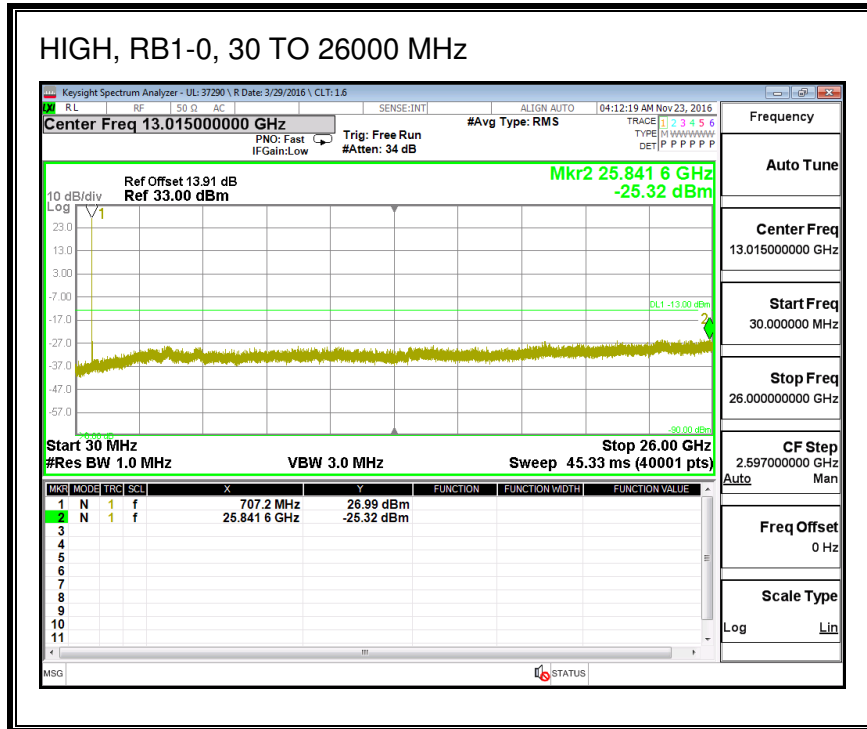

QPSK, (5.0 MHz BAND WIDTH)

16QAM, (5.0 MHz BAND WIDTH)

QPSK, (10.0 MHz BAND WIDTH)

16QAM, (10.0 MHz BAND WIDTH)

8.3.8. LTE BAND 25

QPSK, (1.4 MHz BAND WIDTH)

16QAM, (1.4 MHz BAND WIDTH)

QPSK, (3.0 MHz BAND WIDTH)