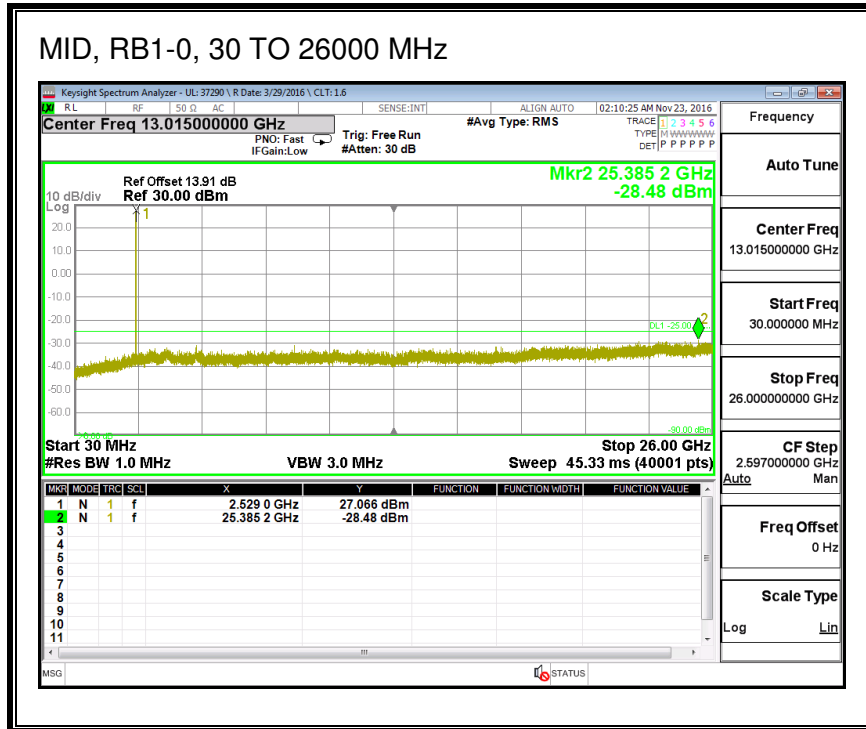

8.3.4. LTE BAND 7

QPSK, (5.0 MHz BAND WIDTH)

16QAM, (5.0 MHz BAND WIDTH)

QPSK, (10.0 MHz BAND WIDTH)

16QAM, (10.0 MHz BAND WIDTH)

QPSK, (15.0 MHz BAND WIDTH)

16QAM, (15.0 MHz BAND WIDTH)

QPSK, (20.0 MHz BAND WIDTH)

16QAM, (20.0 MHz BAND WIDTH)

8.3.5. LTE BAND 12

QPSK, (1.4 MHz BAND WIDTH)

16QAM, (1.4 MHz BAND WIDTH)

QPSK, (3.0 MHz BAND WIDTH)

16QAM, (3.0 MHz BAND WIDTH)

QPSK, (5.0 MHz BAND WIDTH)

16QAM, (5.0 MHz BAND WIDTH)