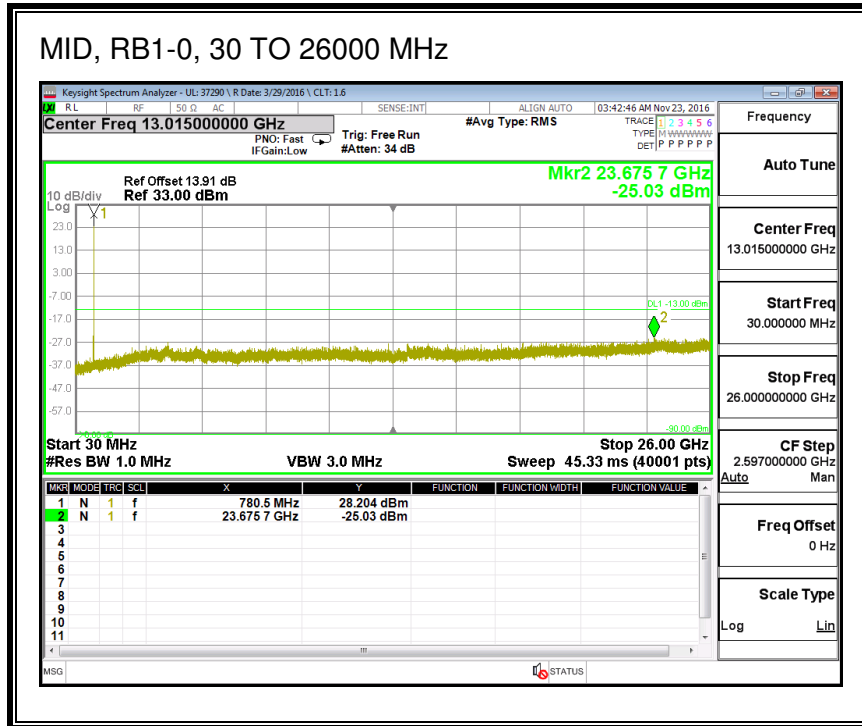

QPSK, (10.0 MHz BAND WIDTH)

16QAM, (10.0 MHz BAND WIDTH)

8.3.6. LTE BAND 13

QPSK, (5.0 MHz BAND WIDTH)

16QAM, (5.0 MHz BAND WIDTH)

QPSK, (10.0 MHz BAND WIDTH)

16QAM, (10.0 MHz BAND WIDTH)

8.3.7. LTE BAND 17