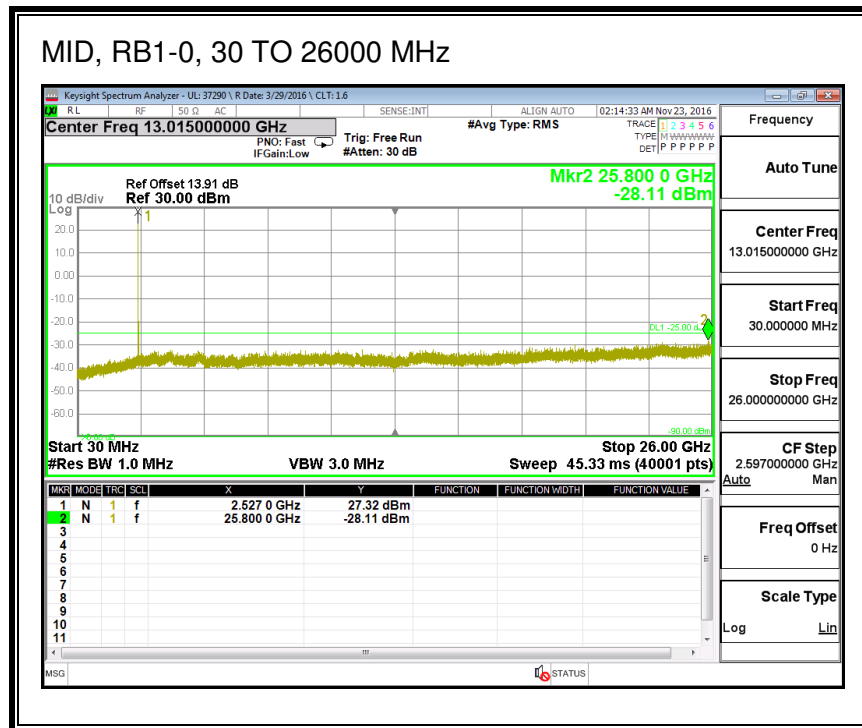

8.3.4. LTE BAND 7

QPSK, (5.0 MHz BAND WIDTH)

16QAM, (5.0 MHz BAND WIDTH)

QPSK, (10.0 MHz BAND WIDTH)

16QAM, (10.0 MHz BAND WIDTH)

QPSK, (15.0 MHz BAND WIDTH)

16QAM, (15.0 MHz BAND WIDTH)

QPSK, (20.0 MHz BAND WIDTH)

16QAM, (20.0 MHz BAND WIDTH)

8.3.5. LTE BAND 12

QPSK, (1.4 MHz BAND WIDTH)

16QAM, (1.4 MHz BAND WIDTH)

QPSK, (3.0 MHz BAND WIDTH)

16QAM, (3.0 MHz BAND WIDTH)

QPSK, (5.0 MHz BAND WIDTH)

16QAM, (5.0 MHz BAND WIDTH)