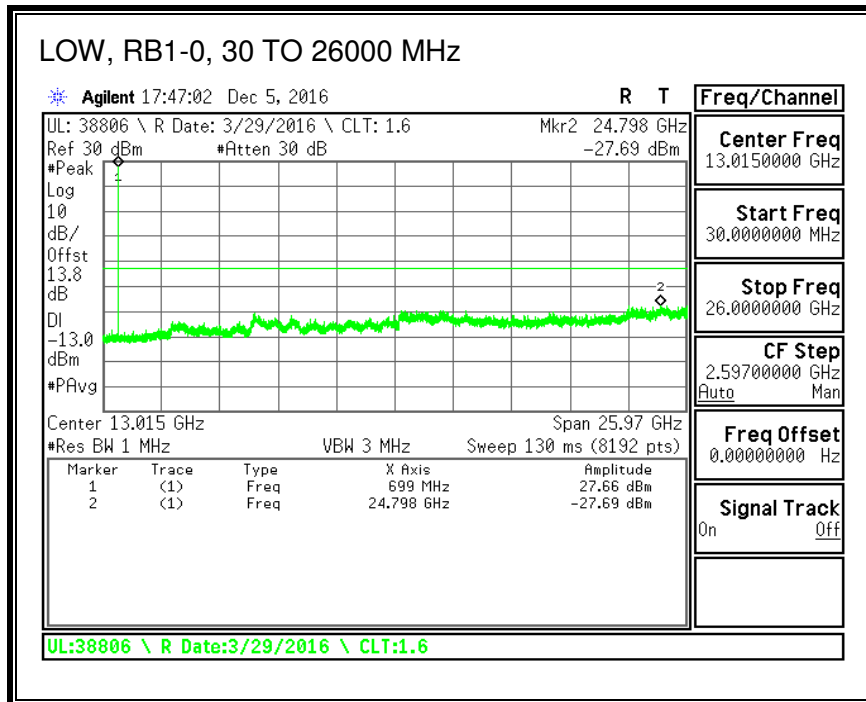

8.3.4. LTE BAND 7

QPSK, (5.0 MHz BAND WIDTH)

16QAM, (5.0 MHz BAND WIDTH)

QPSK, (10.0 MHz BAND WIDTH)

16QAM, (10.0 MHz BAND WIDTH)

QPSK, (15.0 MHz BAND WIDTH)

16QAM, (15.0 MHz BAND WIDTH)

QPSK, (20.0 MHz BAND WIDTH)

16QAM, (20.0 MHz BAND WIDTH)

8.3.5. LTE BAND 12

QPSK, (1.4 MHz BAND WIDTH)

16QAM, (1.4 MHz BAND WIDTH)

QPSK, (3.0 MHz BAND WIDTH)

16QAM, (3.0 MHz BAND WIDTH)

QPSK, (5.0 MHz BAND WIDTH)

16QAM, (5.0 MHz BAND WIDTH)

QPSK, (10.0 MHz BAND WIDTH)

16QAM, (10.0 MHz BAND WIDTH)

8.3.6. LTE BAND 13

QPSK, (5.0 MHz BAND WIDTH)

16QAM, (5.0 MHz BAND WIDTH)

QPSK, (10.0 MHz BAND WIDTH)

16QAM, (10.0 MHz BAND WIDTH)

8.3.7. LTE BAND 17