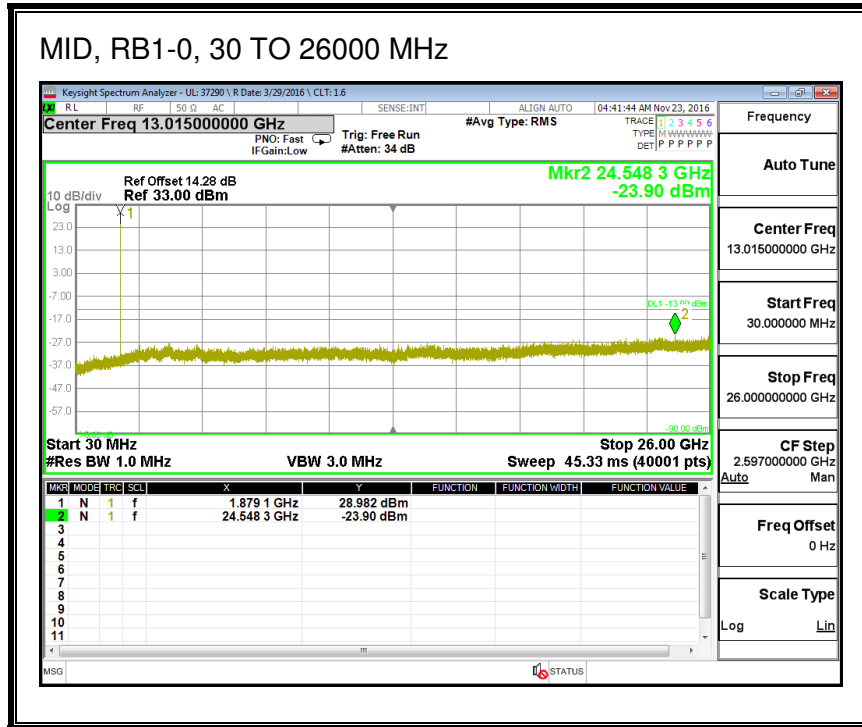

16QAM, (3.0 MHz BAND WIDTH)

QPSK, (5.0 MHz BAND WIDTH)

16QAM, (5.0 MHz BAND WIDTH)

QPSK, (10.0 MHz BAND WIDTH)

16QAM, (10.0 MHz BAND WIDTH)

QPSK, (15.0 MHz BAND WIDTH)

16QAM, (15.0 MHz BAND WIDTH)

QPSK, (20.0 MHz BAND WIDTH)