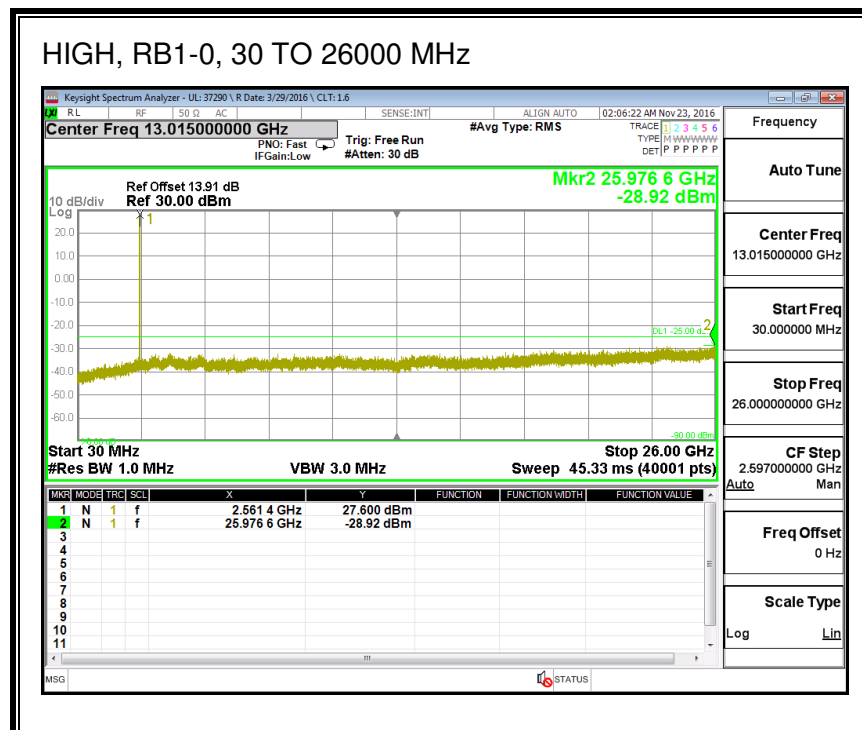

8.3.4. LTE BAND 7

QPSK, (5.0 MHz BAND WIDTH)

16QAM, (5.0 MHz BAND WIDTH)

QPSK, (10.0 MHz BAND WIDTH)

16QAM, (10.0 MHz BAND WIDTH)

QPSK, (15.0 MHz BAND WIDTH)

16QAM, (15.0 MHz BAND WIDTH)

QPSK, (20.0 MHz BAND WIDTH)

16QAM, (20.0 MHz BAND WIDTH)

8.3.5. LTE BAND 12

QPSK, (1.4 MHz BAND WIDTH)

16QAM, (1.4 MHz BAND WIDTH)

QPSK, (3.0 MHz BAND WIDTH)

16QAM, (3.0 MHz BAND WIDTH)

QPSK, (5.0 MHz BAND WIDTH)

16QAM, (5.0 MHz BAND WIDTH)