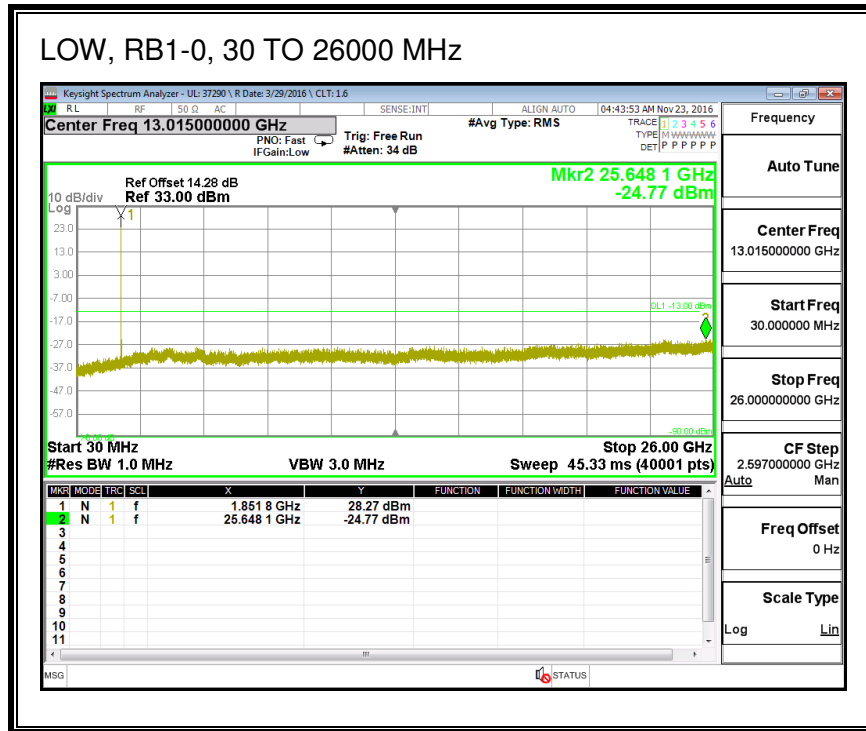

QPSK, (15.0 MHz BAND WIDTH)