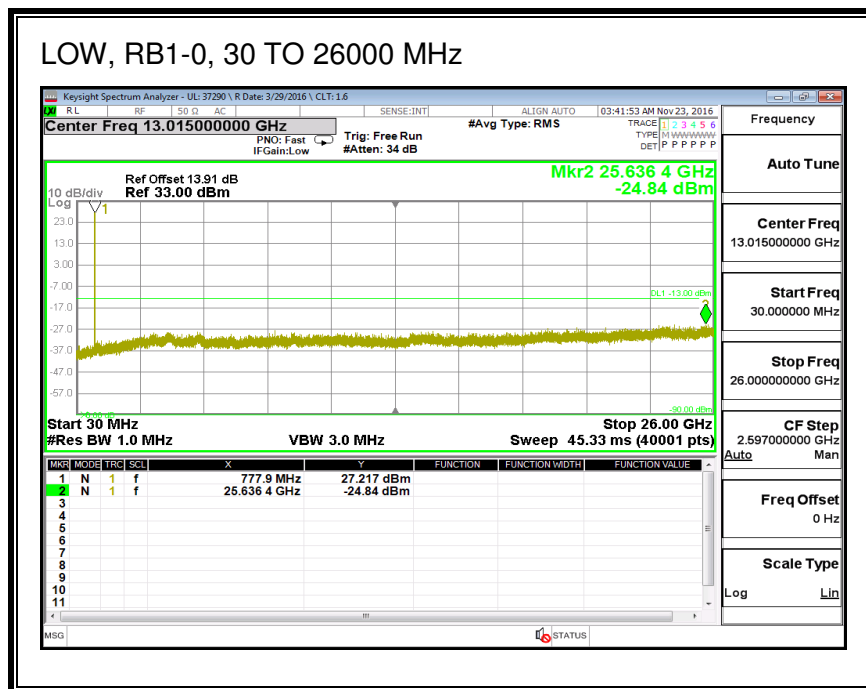

QPSK, (10.0 MHz BAND WIDTH)

16QAM, (10.0 MHz BAND WIDTH)

8.3.6. LTE BAND 13

QPSK, (5.0 MHz BAND WIDTH)

16QAM, (5.0 MHz BAND WIDTH)

QPSK, (10.0 MHz BAND WIDTH)

16QAM, (10.0 MHz BAND WIDTH)

8.3.7. LTE BAND 17