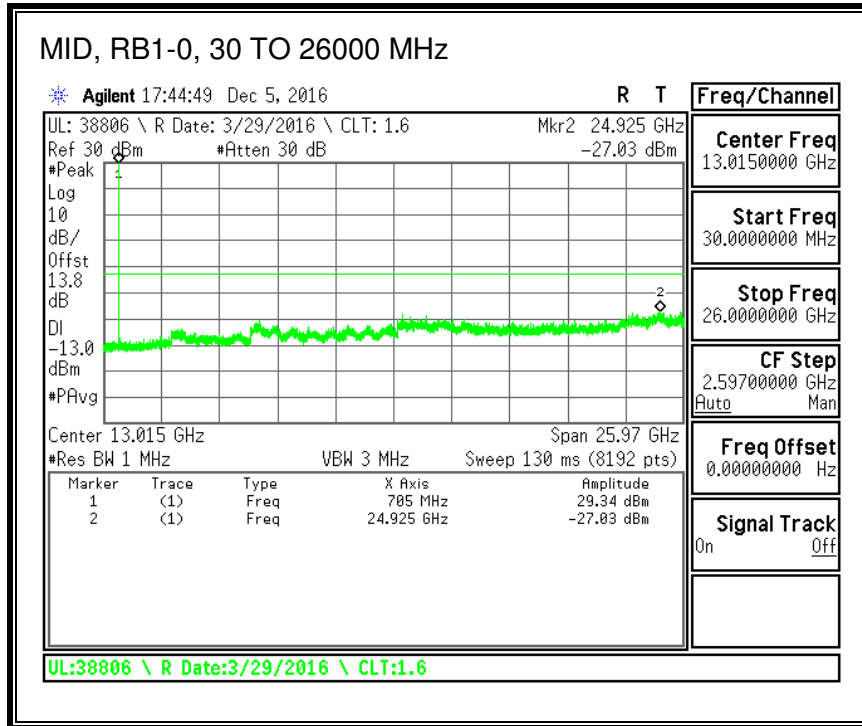

8.3.4. LTE BAND 7

QPSK, (5.0 MHz BAND WIDTH)

16QAM, (5.0 MHz BAND WIDTH)

QPSK, (10.0 MHz BAND WIDTH)

16QAM, (10.0 MHz BAND WIDTH)

QPSK, (15.0 MHz BAND WIDTH)

16QAM, (15.0 MHz BAND WIDTH)

QPSK, (20.0 MHz BAND WIDTH)

16QAM, (20.0 MHz BAND WIDTH)

8.3.5. LTE BAND 12

QPSK, (1.4 MHz BAND WIDTH)

16QAM, (1.4 MHz BAND WIDTH)

QPSK, (3.0 MHz BAND WIDTH)

16QAM, (3.0 MHz BAND WIDTH)

QPSK, (5.0 MHz BAND WIDTH)

16QAM, (5.0 MHz BAND WIDTH)

QPSK, (10.0 MHz BAND WIDTH)

16QAM, (10.0 MHz BAND WIDTH)

8.3.6. LTE BAND 13

QPSK, (5.0 MHz BAND WIDTH)

16QAM, (5.0 MHz BAND WIDTH)

QPSK, (10.0 MHz BAND WIDTH)

16QAM, (10.0 MHz BAND WIDTH)

8.3.7. LTE BAND 17