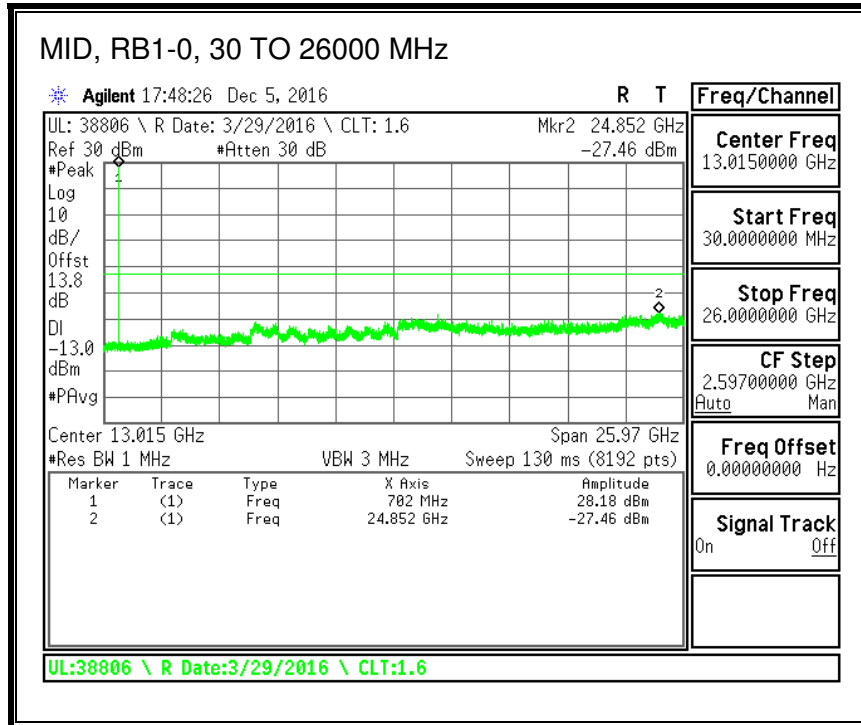

8.3.4. LTE BAND 7

QPSK, (5.0 MHz BAND WIDTH)

16QAM, (5.0 MHz BAND WIDTH)

QPSK, (10.0 MHz BAND WIDTH)

16QAM, (10.0 MHz BAND WIDTH)

QPSK, (15.0 MHz BAND WIDTH)

16QAM, (15.0 MHz BAND WIDTH)

QPSK, (20.0 MHz BAND WIDTH)

16QAM, (20.0 MHz BAND WIDTH)

8.3.5. LTE BAND 12

QPSK, (1.4 MHz BAND WIDTH)

16QAM, (1.4 MHz BAND WIDTH)

QPSK, (3.0 MHz BAND WIDTH)

16QAM, (3.0 MHz BAND WIDTH)

QPSK, (5.0 MHz BAND WIDTH)

16QAM, (5.0 MHz BAND WIDTH)

QPSK, (10.0 MHz BAND WIDTH)

16QAM, (10.0 MHz BAND WIDTH)

8.3.6. LTE BAND 13

QPSK, (5.0 MHz BAND WIDTH)

16QAM, (5.0 MHz BAND WIDTH)

QPSK, (10.0 MHz BAND WIDTH)

16QAM, (10.0 MHz BAND WIDTH)

8.3.7. LTE BAND 17