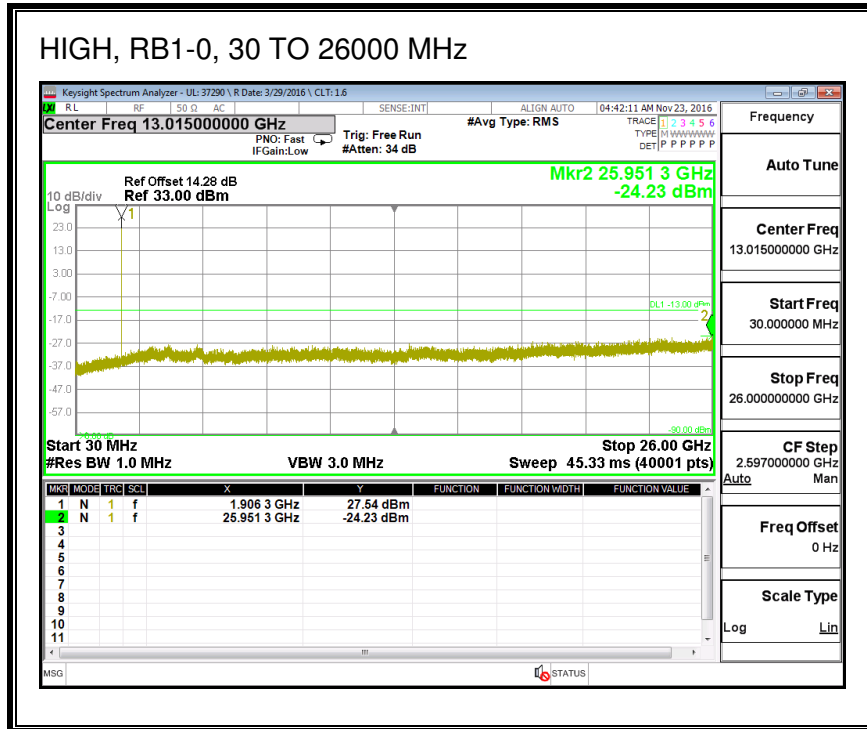

16QAM, (3.0 MHz BAND WIDTH)

QPSK, (5.0 MHz BAND WIDTH)

16QAM, (5.0 MHz BAND WIDTH)

QPSK, (10.0 MHz BAND WIDTH)

16QAM, (10.0 MHz BAND WIDTH)

QPSK, (15.0 MHz BAND WIDTH)

16QAM, (15.0 MHz BAND WIDTH)

QPSK, (20.0 MHz BAND WIDTH)