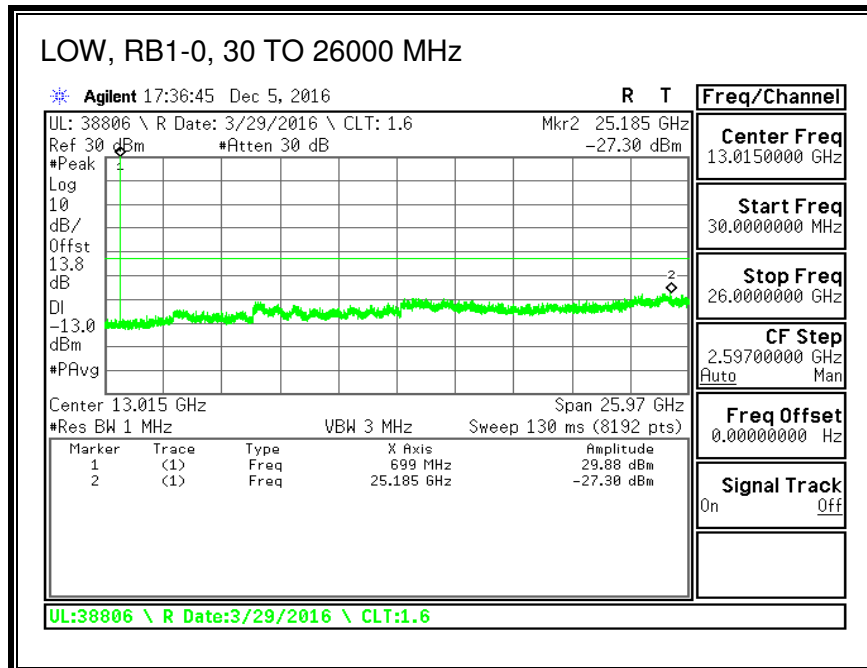

8.3.4. LTE BAND 7

QPSK, (5.0 MHz BAND WIDTH)

16QAM, (5.0 MHz BAND WIDTH)

QPSK, (10.0 MHz BAND WIDTH)

16QAM, (10.0 MHz BAND WIDTH)

QPSK, (15.0 MHz BAND WIDTH)

16QAM, (15.0 MHz BAND WIDTH)

QPSK, (20.0 MHz BAND WIDTH)

16QAM, (20.0 MHz BAND WIDTH)

8.3.5. LTE BAND 12

QPSK, (1.4 MHz BAND WIDTH)

16QAM, (1.4 MHz BAND WIDTH)

QPSK, (3.0 MHz BAND WIDTH)

16QAM, (3.0 MHz BAND WIDTH)

QPSK, (5.0 MHz BAND WIDTH)

16QAM, (5.0 MHz BAND WIDTH)

QPSK, (10.0 MHz BAND WIDTH)

16QAM, (10.0 MHz BAND WIDTH)

8.3.6. LTE BAND 13

QPSK, (5.0 MHz BAND WIDTH)

16QAM, (5.0 MHz BAND WIDTH)

QPSK, (10.0 MHz BAND WIDTH)

16QAM, (10.0 MHz BAND WIDTH)

8.3.7. LTE BAND 17