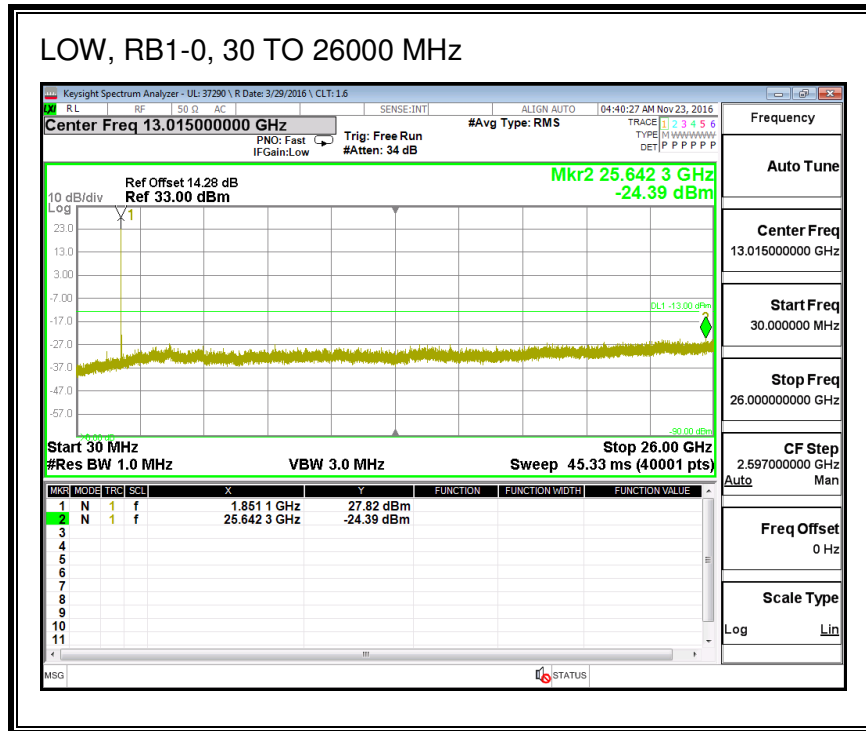

QPSK, (10.0 MHz BAND WIDTH)