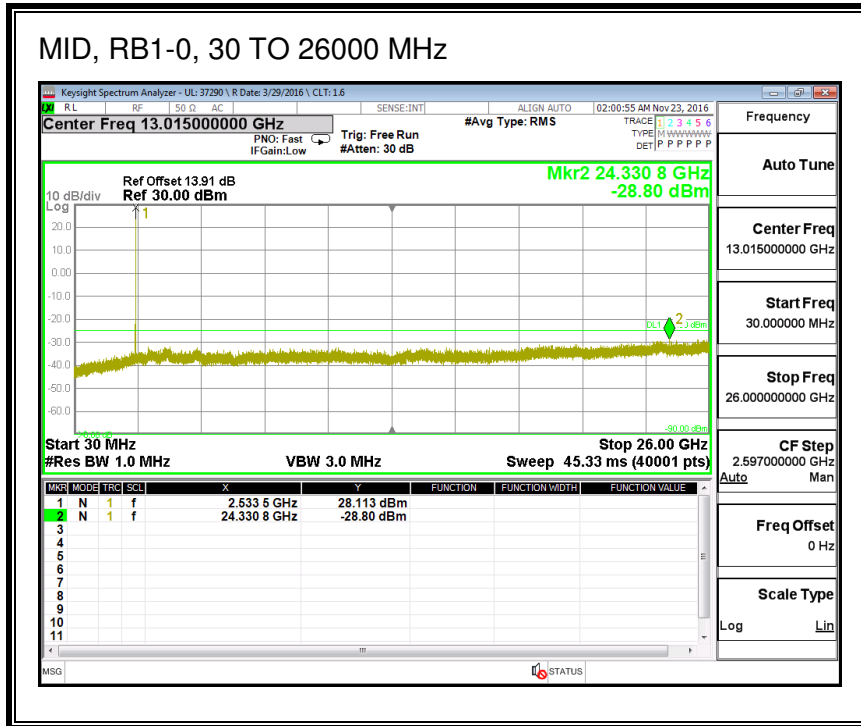

8.3.4. LTE BAND 7

QPSK, (5.0 MHz BAND WIDTH)

16QAM, (5.0 MHz BAND WIDTH)

QPSK, (10.0 MHz BAND WIDTH)

16QAM, (10.0 MHz BAND WIDTH)

QPSK, (15.0 MHz BAND WIDTH)

16QAM, (15.0 MHz BAND WIDTH)

QPSK, (20.0 MHz BAND WIDTH)

16QAM, (20.0 MHz BAND WIDTH)

8.3.5. LTE BAND 12

QPSK, (1.4 MHz BAND WIDTH)

16QAM, (1.4 MHz BAND WIDTH)

QPSK, (3.0 MHz BAND WIDTH)

16QAM, (3.0 MHz BAND WIDTH)

QPSK, (5.0 MHz BAND WIDTH)

16QAM, (5.0 MHz BAND WIDTH)