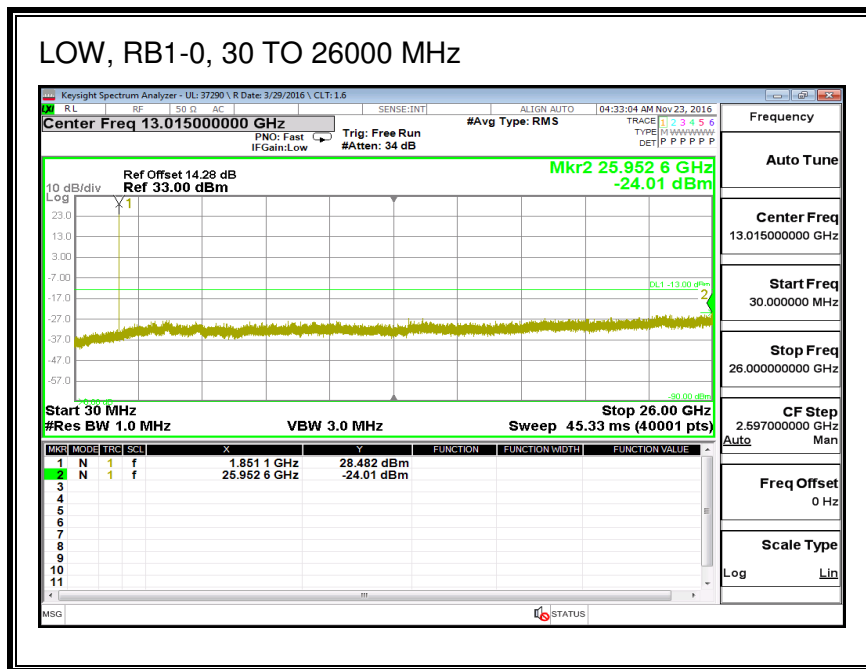

16QAM, (3.0 MHz BAND WIDTH)