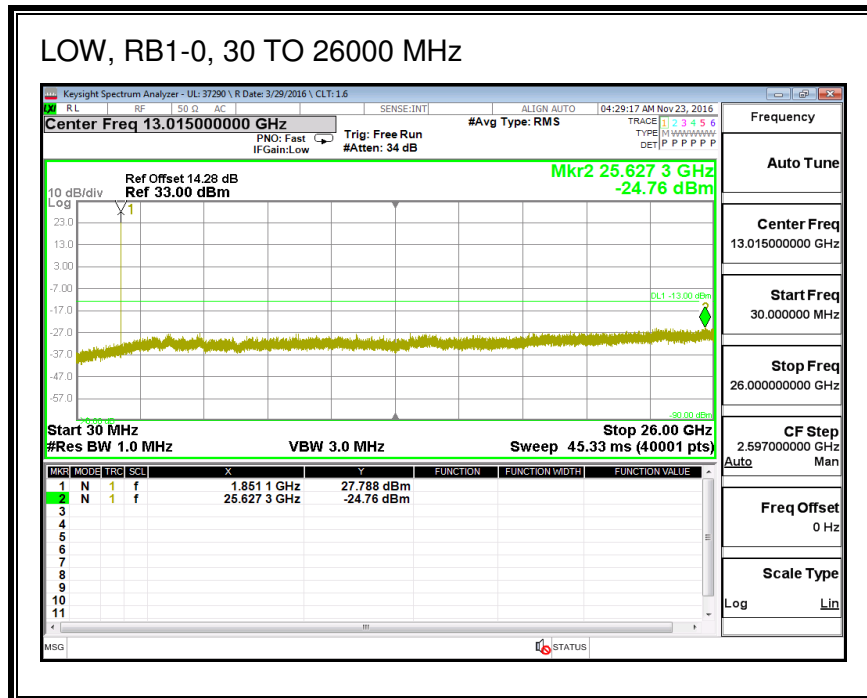

QPSK, (5.0 MHz BAND WIDTH)

16QAM, (5.0 MHz BAND WIDTH)

QPSK, (10.0 MHz BAND WIDTH)

16QAM, (10.0 MHz BAND WIDTH)

8.3.8. LTE BAND 25

QPSK, (1.4 MHz BAND WIDTH)

16QAM, (1.4 MHz BAND WIDTH)

QPSK, (3.0 MHz BAND WIDTH)