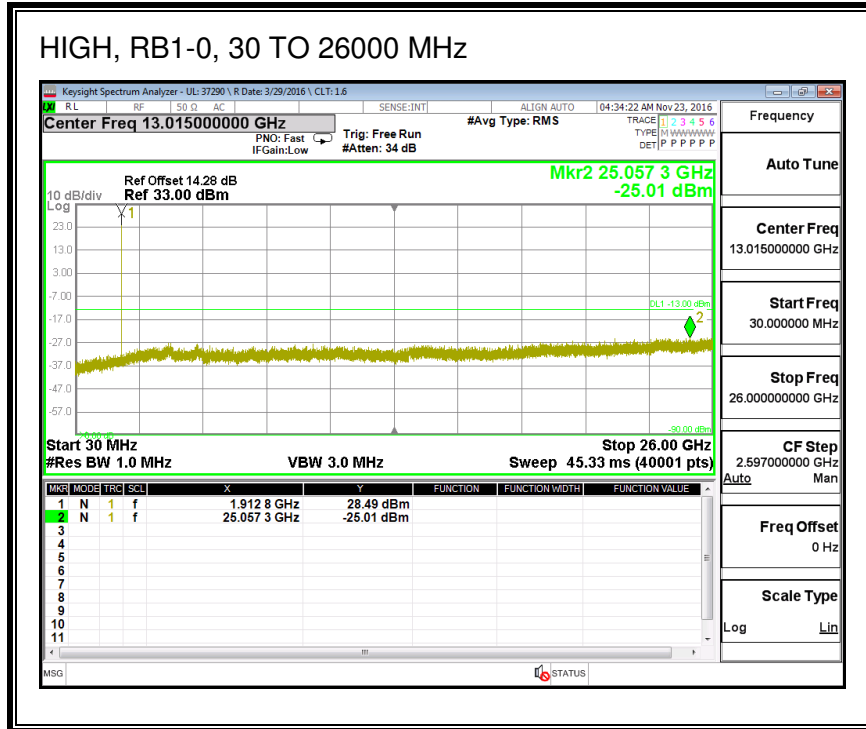

QPSK, (5.0 MHz BAND WIDTH)

16QAM, (5.0 MHz BAND WIDTH)

QPSK, (10.0 MHz BAND WIDTH)

16QAM, (10.0 MHz BAND WIDTH)

8.3.8. LTE BAND 25

QPSK, (1.4 MHz BAND WIDTH)

16QAM, (1.4 MHz BAND WIDTH)

QPSK, (3.0 MHz BAND WIDTH)