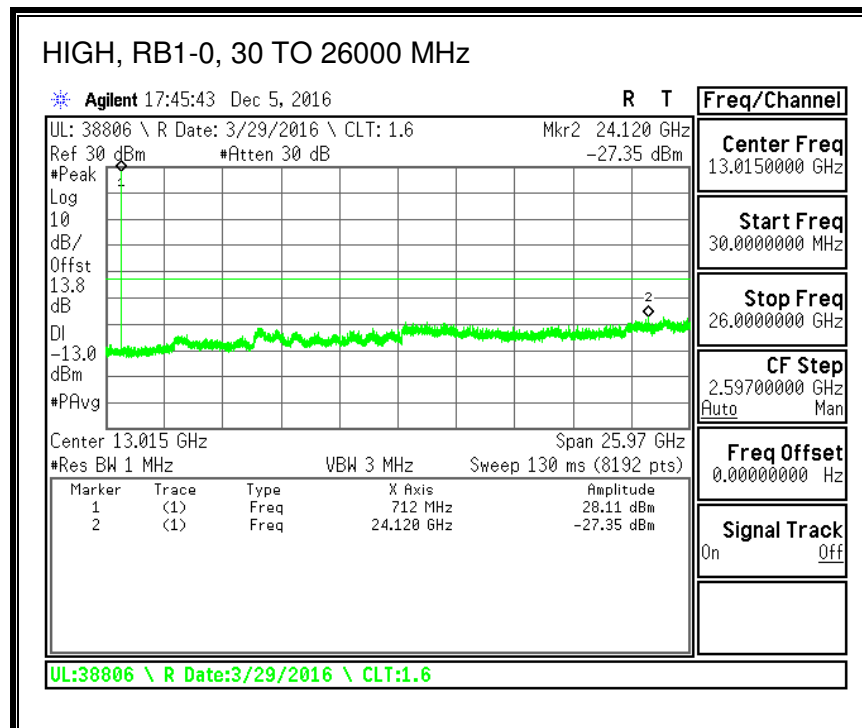

8.3.4. LTE BAND 7

QPSK, (5.0 MHz BAND WIDTH)

16QAM, (5.0 MHz BAND WIDTH)

QPSK, (10.0 MHz BAND WIDTH)

16QAM, (10.0 MHz BAND WIDTH)

QPSK, (15.0 MHz BAND WIDTH)

16QAM, (15.0 MHz BAND WIDTH)

QPSK, (20.0 MHz BAND WIDTH)

16QAM, (20.0 MHz BAND WIDTH)

8.3.5. LTE BAND 12

QPSK, (1.4 MHz BAND WIDTH)

16QAM, (1.4 MHz BAND WIDTH)

QPSK, (3.0 MHz BAND WIDTH)

16QAM, (3.0 MHz BAND WIDTH)

QPSK, (5.0 MHz BAND WIDTH)

16QAM, (5.0 MHz BAND WIDTH)

QPSK, (10.0 MHz BAND WIDTH)

16QAM, (10.0 MHz BAND WIDTH)

8.3.6. LTE BAND 13

QPSK, (5.0 MHz BAND WIDTH)

16QAM, (5.0 MHz BAND WIDTH)

QPSK, (10.0 MHz BAND WIDTH)

16QAM, (10.0 MHz BAND WIDTH)

8.3.7. LTE BAND 17

QPSK, (5.0 MHz BAND WIDTH)

16QAM, (5.0 MHz BAND WIDTH)

QPSK, (10.0 MHz BAND WIDTH)

16QAM, (10.0 MHz BAND WIDTH)

8.3.8. LTE BAND 25

QPSK, (1.4 MHz BAND WIDTH)

16QAM, (1.4 MHz BAND WIDTH)

QPSK, (3.0 MHz BAND WIDTH)