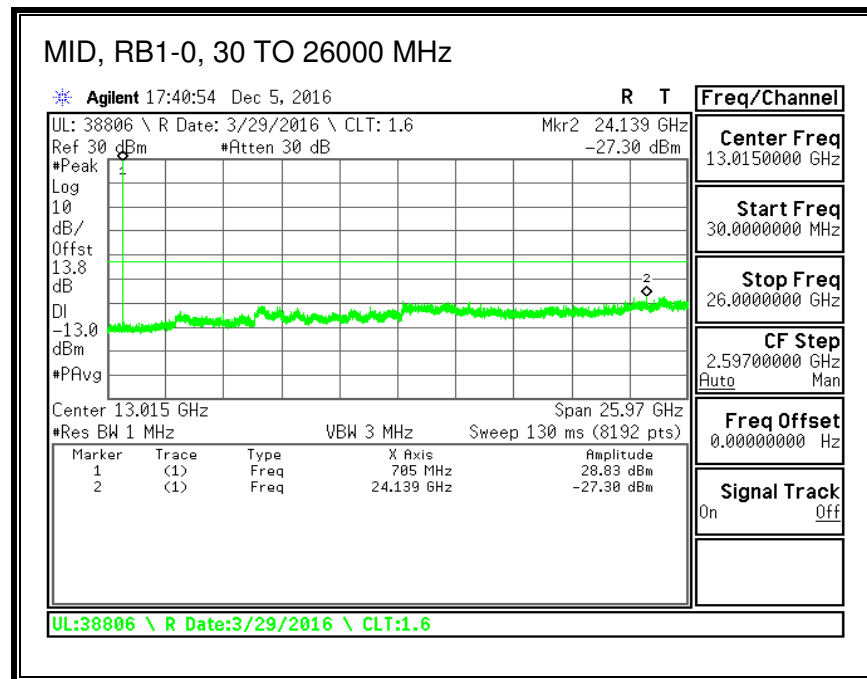

8.3.4. LTE BAND 7

QPSK, (5.0 MHz BAND WIDTH)

16QAM, (5.0 MHz BAND WIDTH)

QPSK, (10.0 MHz BAND WIDTH)

16QAM, (10.0 MHz BAND WIDTH)

QPSK, (15.0 MHz BAND WIDTH)

16QAM, (15.0 MHz BAND WIDTH)

QPSK, (20.0 MHz BAND WIDTH)

16QAM, (20.0 MHz BAND WIDTH)

8.3.5. LTE BAND 12

QPSK, (1.4 MHz BAND WIDTH)

16QAM, (1.4 MHz BAND WIDTH)

QPSK, (3.0 MHz BAND WIDTH)

16QAM, (3.0 MHz BAND WIDTH)

QPSK, (5.0 MHz BAND WIDTH)

16QAM, (5.0 MHz BAND WIDTH)

QPSK, (10.0 MHz BAND WIDTH)

16QAM, (10.0 MHz BAND WIDTH)

8.3.6. LTE BAND 13

QPSK, (5.0 MHz BAND WIDTH)

16QAM, (5.0 MHz BAND WIDTH)

QPSK, (10.0 MHz BAND WIDTH)

16QAM, (10.0 MHz BAND WIDTH)

8.3.7. LTE BAND 17