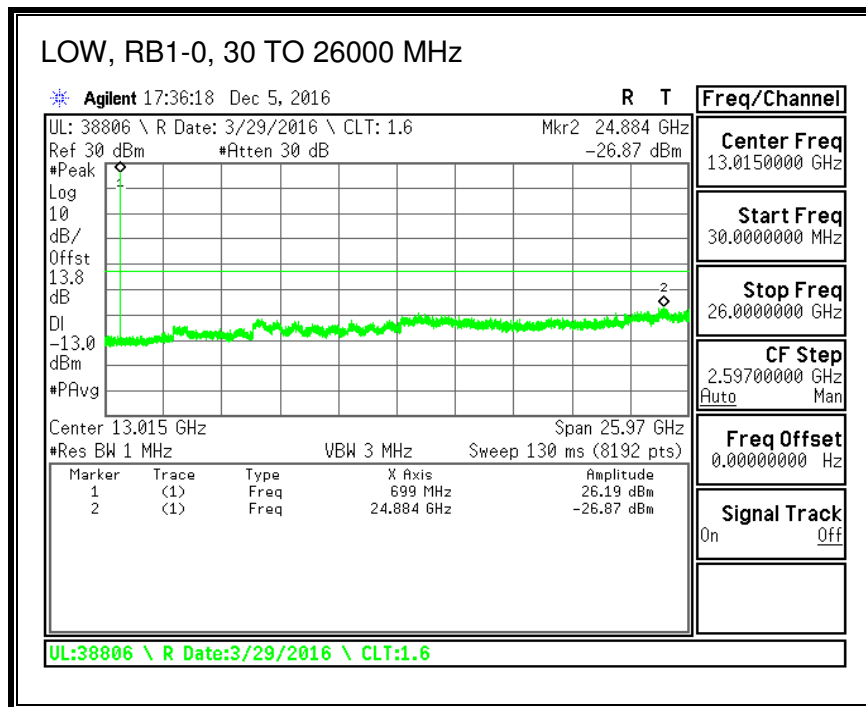

8.3.4. LTE BAND 7

QPSK, (5.0 MHz BAND WIDTH)

16QAM, (5.0 MHz BAND WIDTH)

QPSK, (10.0 MHz BAND WIDTH)

16QAM, (10.0 MHz BAND WIDTH)

QPSK, (15.0 MHz BAND WIDTH)

16QAM, (15.0 MHz BAND WIDTH)

QPSK, (20.0 MHz BAND WIDTH)

16QAM, (20.0 MHz BAND WIDTH)

8.3.5. LTE BAND 12

QPSK, (1.4 MHz BAND WIDTH)

16QAM, (1.4 MHz BAND WIDTH)

QPSK, (3.0 MHz BAND WIDTH)

16QAM, (3.0 MHz BAND WIDTH)

QPSK, (5.0 MHz BAND WIDTH)

16QAM, (5.0 MHz BAND WIDTH)