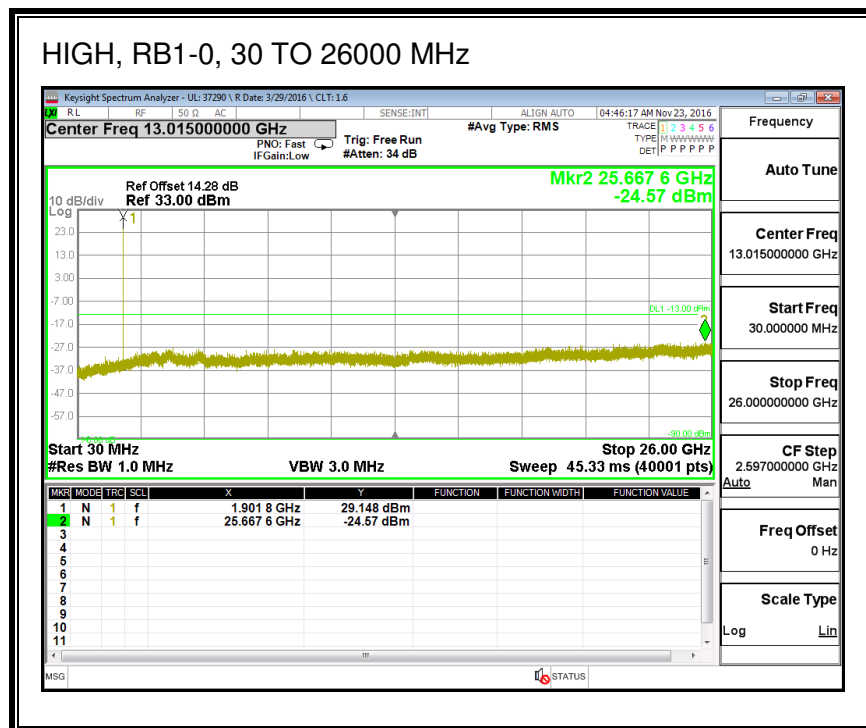

16QAM, (3.0 MHz BAND WIDTH)

QPSK, (5.0 MHz BAND WIDTH)

16QAM, (5.0 MHz BAND WIDTH)

QPSK, (10.0 MHz BAND WIDTH)

16QAM, (10.0 MHz BAND WIDTH)

QPSK, (15.0 MHz BAND WIDTH)

16QAM, (15.0 MHz BAND WIDTH)

QPSK, (20.0 MHz BAND WIDTH)