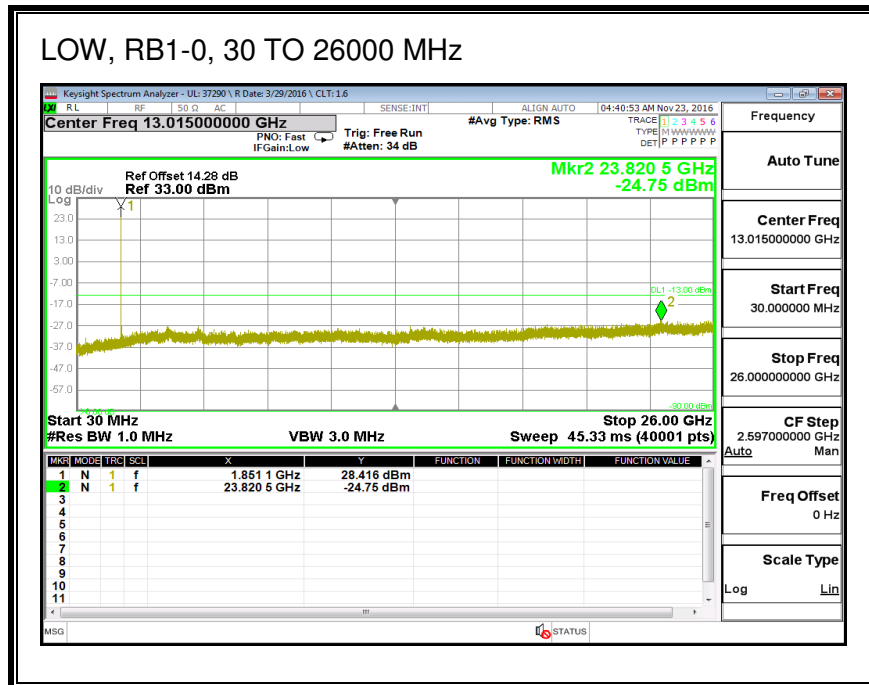

16QAM, (3.0 MHz BAND WIDTH)

QPSK, (5.0 MHz BAND WIDTH)

16QAM, (5.0 MHz BAND WIDTH)

QPSK, (10.0 MHz BAND WIDTH)

16QAM, (10.0 MHz BAND WIDTH)

QPSK, (15.0 MHz BAND WIDTH)

16QAM, (15.0 MHz BAND WIDTH)

QPSK, (20.0 MHz BAND WIDTH)