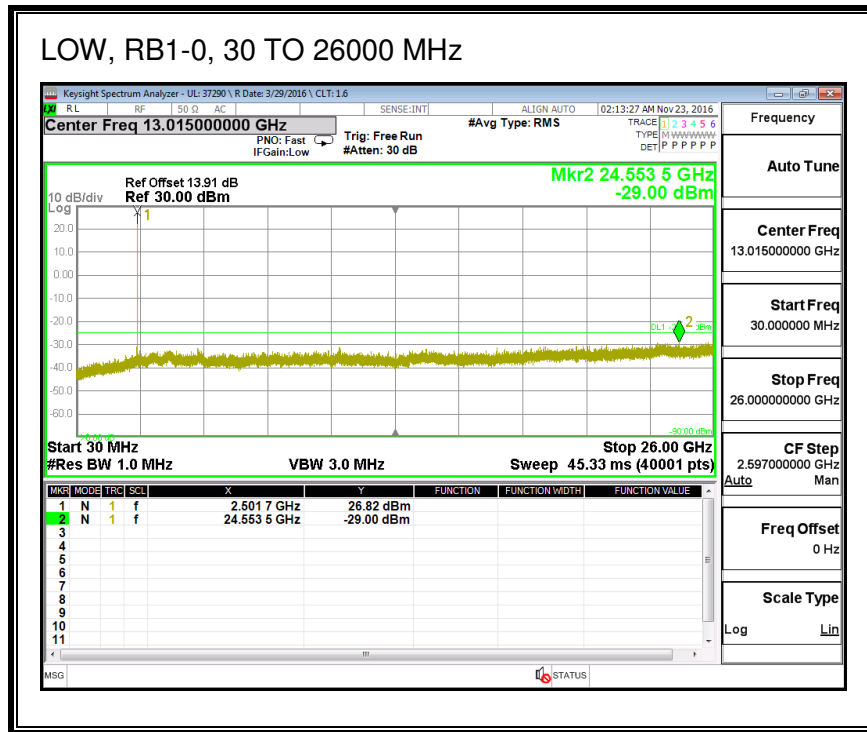

8.3.4. LTE BAND 7

QPSK, (5.0 MHz BAND WIDTH)

16QAM, (5.0 MHz BAND WIDTH)

QPSK, (10.0 MHz BAND WIDTH)

16QAM, (10.0 MHz BAND WIDTH)

QPSK, (15.0 MHz BAND WIDTH)

16QAM, (15.0 MHz BAND WIDTH)

QPSK, (20.0 MHz BAND WIDTH)

16QAM, (20.0 MHz BAND WIDTH)

8.3.5. LTE BAND 12

QPSK, (1.4 MHz BAND WIDTH)

16QAM, (1.4 MHz BAND WIDTH)

QPSK, (3.0 MHz BAND WIDTH)

16QAM, (3.0 MHz BAND WIDTH)

QPSK, (5.0 MHz BAND WIDTH)

16QAM, (5.0 MHz BAND WIDTH)