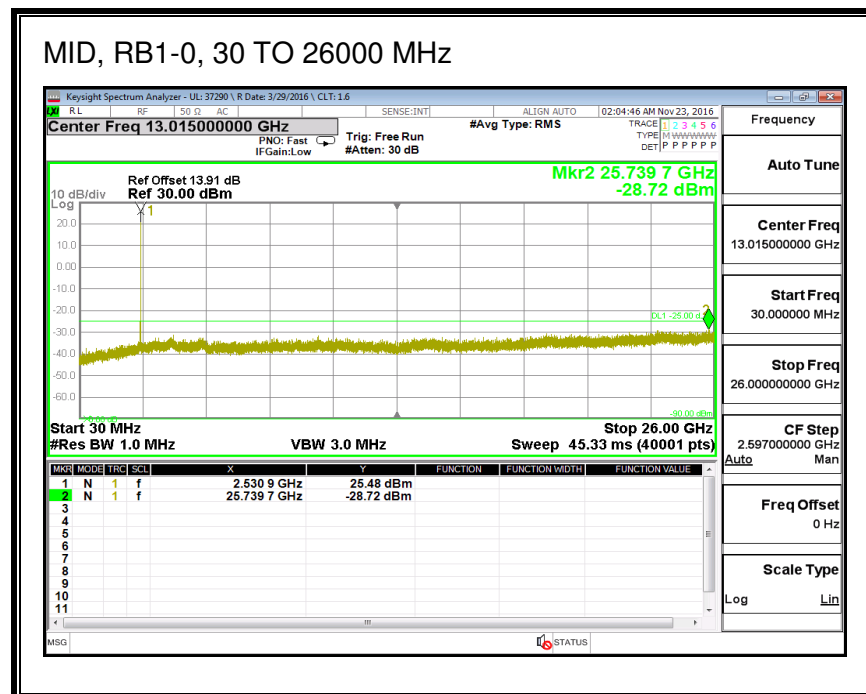

8.3.4. LTE BAND 7

QPSK, (5.0 MHz BAND WIDTH)

16QAM, (5.0 MHz BAND WIDTH)

QPSK, (10.0 MHz BAND WIDTH)

16QAM, (10.0 MHz BAND WIDTH)

QPSK, (15.0 MHz BAND WIDTH)

16QAM, (15.0 MHz BAND WIDTH)

QPSK, (20.0 MHz BAND WIDTH)

16QAM, (20.0 MHz BAND WIDTH)

8.3.5. LTE BAND 12

QPSK, (1.4 MHz BAND WIDTH)

16QAM, (1.4 MHz BAND WIDTH)

QPSK, (3.0 MHz BAND WIDTH)

16QAM, (3.0 MHz BAND WIDTH)

QPSK, (5.0 MHz BAND WIDTH)

16QAM, (5.0 MHz BAND WIDTH)