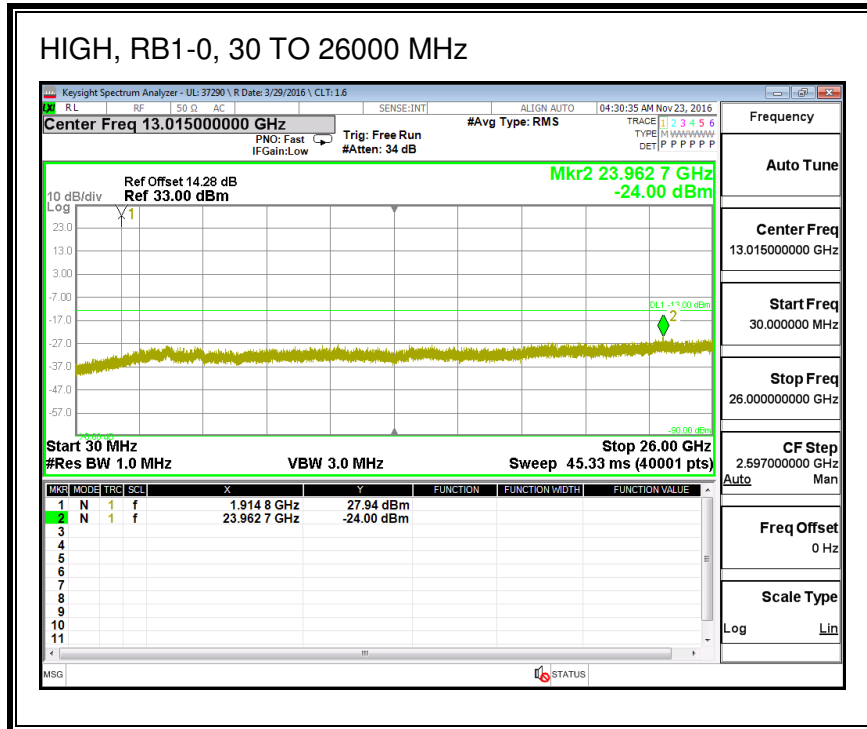

QPSK, (5.0 MHz BAND WIDTH)

16QAM, (5.0 MHz BAND WIDTH)

QPSK, (10.0 MHz BAND WIDTH)

16QAM, (10.0 MHz BAND WIDTH)

8.3.8. LTE BAND 25

QPSK, (1.4 MHz BAND WIDTH)

16QAM, (1.4 MHz BAND WIDTH)

QPSK, (3.0 MHz BAND WIDTH)