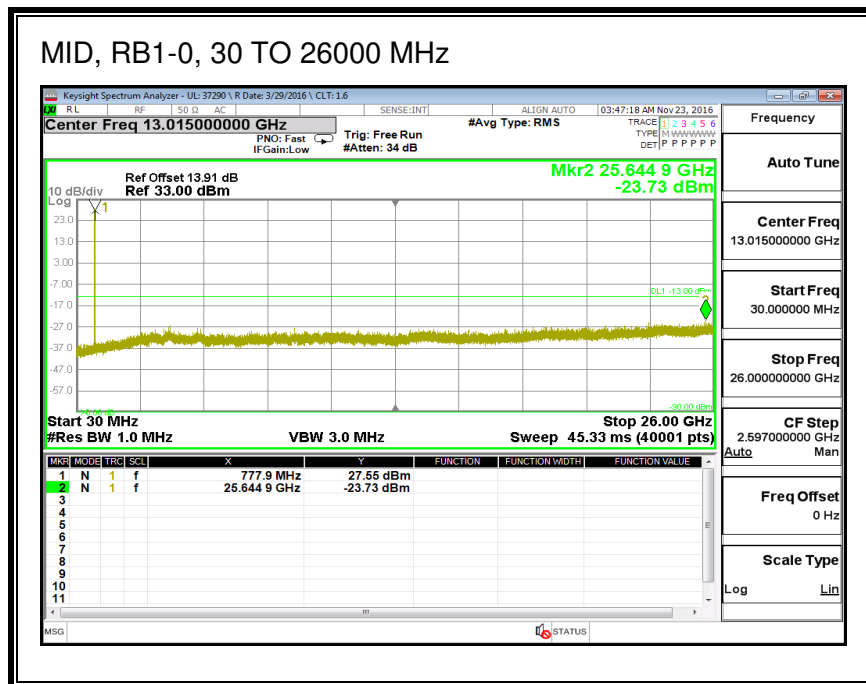

QPSK, (10.0 MHz BAND WIDTH)

16QAM, (10.0 MHz BAND WIDTH)

8.3.6. LTE BAND 13

QPSK, (5.0 MHz BAND WIDTH)

16QAM, (5.0 MHz BAND WIDTH)

QPSK, (10.0 MHz BAND WIDTH)

16QAM, (10.0 MHz BAND WIDTH)

8.3.7. LTE BAND 17