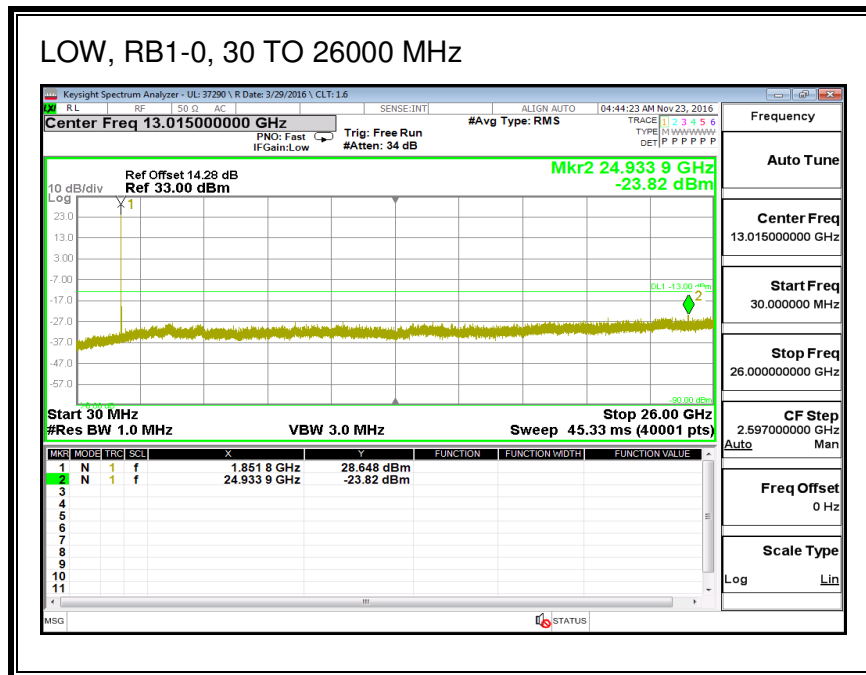

16QAM, (3.0 MHz BAND WIDTH)

QPSK, (5.0 MHz BAND WIDTH)

16QAM, (5.0 MHz BAND WIDTH)

QPSK, (10.0 MHz BAND WIDTH)

16QAM, (10.0 MHz BAND WIDTH)

QPSK, (15.0 MHz BAND WIDTH)

16QAM, (15.0 MHz BAND WIDTH)

QPSK, (20.0 MHz BAND WIDTH)