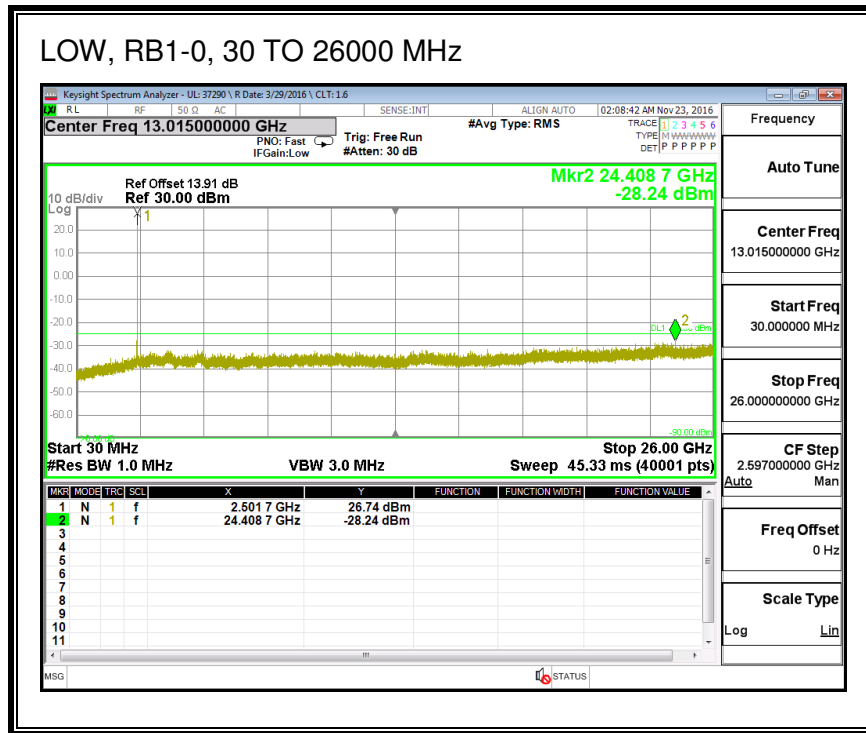

8.3.4. LTE BAND 7

QPSK, (5.0 MHz BAND WIDTH)

16QAM, (5.0 MHz BAND WIDTH)

QPSK, (10.0 MHz BAND WIDTH)

16QAM, (10.0 MHz BAND WIDTH)

QPSK, (15.0 MHz BAND WIDTH)

16QAM, (15.0 MHz BAND WIDTH)

QPSK, (20.0 MHz BAND WIDTH)

16QAM, (20.0 MHz BAND WIDTH)

8.3.5. LTE BAND 12

QPSK, (1.4 MHz BAND WIDTH)

16QAM, (1.4 MHz BAND WIDTH)

QPSK, (3.0 MHz BAND WIDTH)

16QAM, (3.0 MHz BAND WIDTH)

QPSK, (5.0 MHz BAND WIDTH)

16QAM, (5.0 MHz BAND WIDTH)