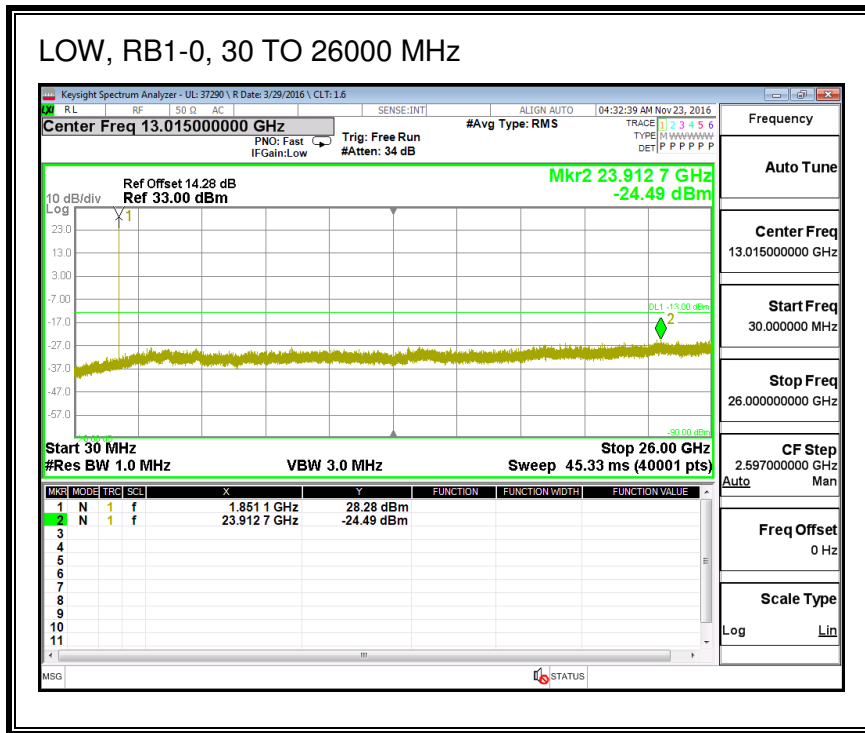

QPSK, (5.0 MHz BAND WIDTH)

16QAM, (5.0 MHz BAND WIDTH)

QPSK, (10.0 MHz BAND WIDTH)

16QAM, (10.0 MHz BAND WIDTH)

8.3.8. LTE BAND 25

QPSK, (1.4 MHz BAND WIDTH)

16QAM, (1.4 MHz BAND WIDTH)

QPSK, (3.0 MHz BAND WIDTH)