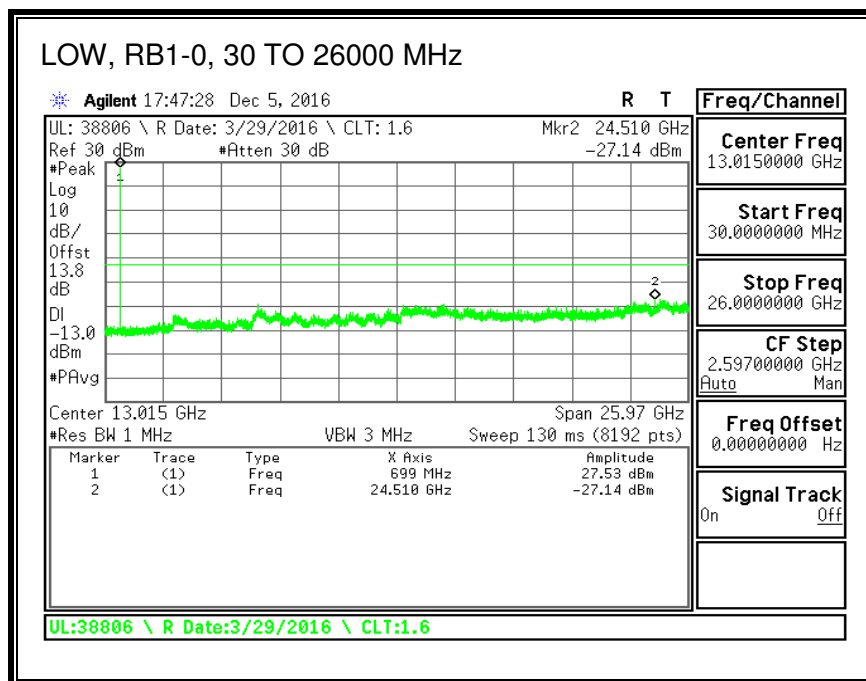

8.3.4. LTE BAND 7

QPSK, (5.0 MHz BAND WIDTH)

16QAM, (5.0 MHz BAND WIDTH)

QPSK, (10.0 MHz BAND WIDTH)

16QAM, (10.0 MHz BAND WIDTH)

QPSK, (15.0 MHz BAND WIDTH)

16QAM, (15.0 MHz BAND WIDTH)

QPSK, (20.0 MHz BAND WIDTH)

16QAM, (20.0 MHz BAND WIDTH)

8.3.5. LTE BAND 12

QPSK, (1.4 MHz BAND WIDTH)

16QAM, (1.4 MHz BAND WIDTH)

QPSK, (3.0 MHz BAND WIDTH)

16QAM, (3.0 MHz BAND WIDTH)

QPSK, (5.0 MHz BAND WIDTH)

16QAM, (5.0 MHz BAND WIDTH)

QPSK, (10.0 MHz BAND WIDTH)

16QAM, (10.0 MHz BAND WIDTH)

8.3.6. LTE BAND 13

QPSK, (5.0 MHz BAND WIDTH)

16QAM, (5.0 MHz BAND WIDTH)

QPSK, (10.0 MHz BAND WIDTH)

16QAM, (10.0 MHz BAND WIDTH)

8.3.7. LTE BAND 17