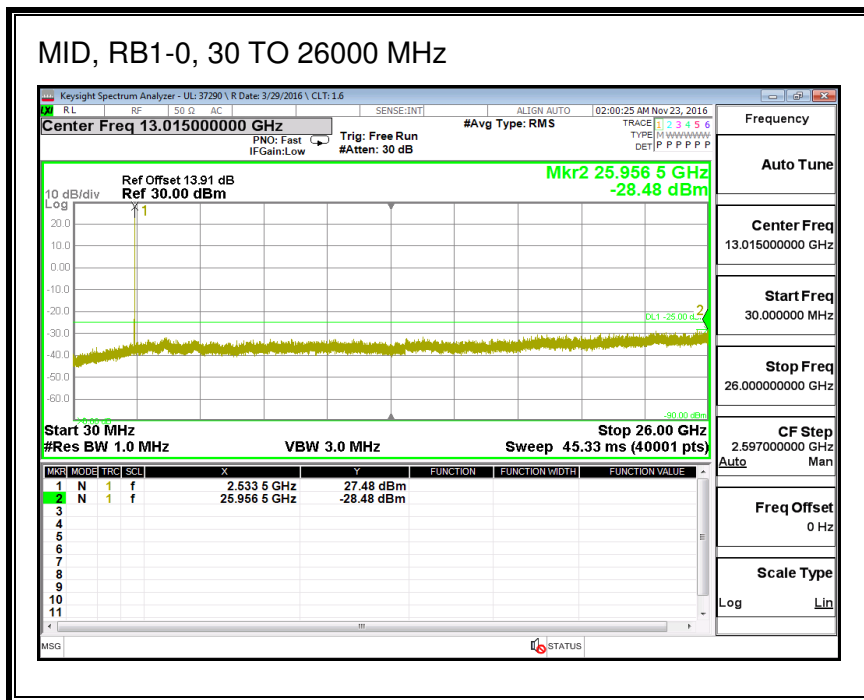

8.3.4. LTE BAND 7

QPSK, (5.0 MHz BAND WIDTH)

16QAM, (5.0 MHz BAND WIDTH)

QPSK, (10.0 MHz BAND WIDTH)

16QAM, (10.0 MHz BAND WIDTH)

QPSK, (15.0 MHz BAND WIDTH)

16QAM, (15.0 MHz BAND WIDTH)

QPSK, (20.0 MHz BAND WIDTH)

16QAM, (20.0 MHz BAND WIDTH)

8.3.5. LTE BAND 12

QPSK, (1.4 MHz BAND WIDTH)

16QAM, (1.4 MHz BAND WIDTH)

QPSK, (3.0 MHz BAND WIDTH)

16QAM, (3.0 MHz BAND WIDTH)

QPSK, (5.0 MHz BAND WIDTH)

16QAM, (5.0 MHz BAND WIDTH)