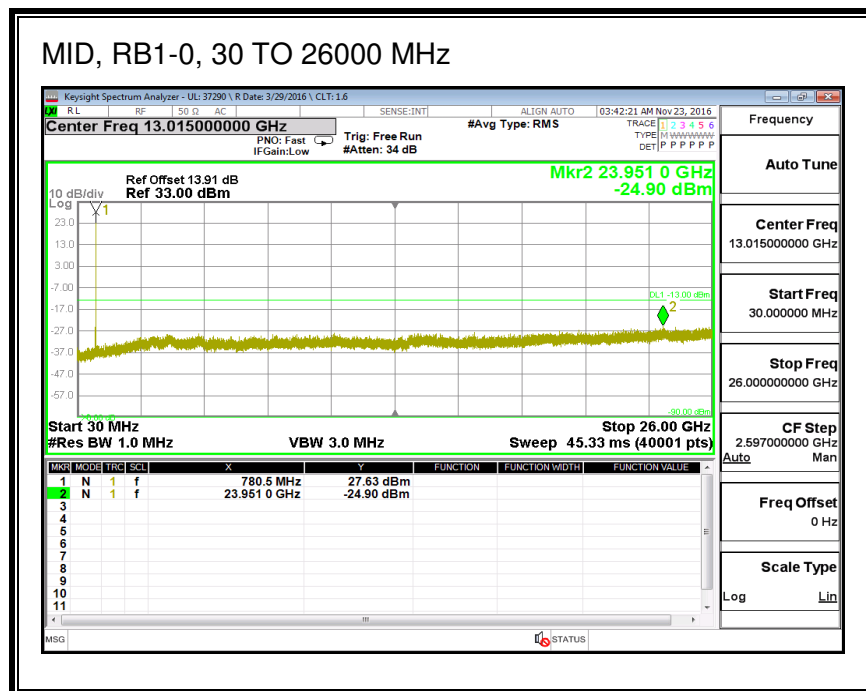

QPSK, (10.0 MHz BAND WIDTH)

16QAM, (10.0 MHz BAND WIDTH)

8.3.6. LTE BAND 13

QPSK, (5.0 MHz BAND WIDTH)

16QAM, (5.0 MHz BAND WIDTH)

QPSK, (10.0 MHz BAND WIDTH)

16QAM, (10.0 MHz BAND WIDTH)

8.3.7. LTE BAND 17