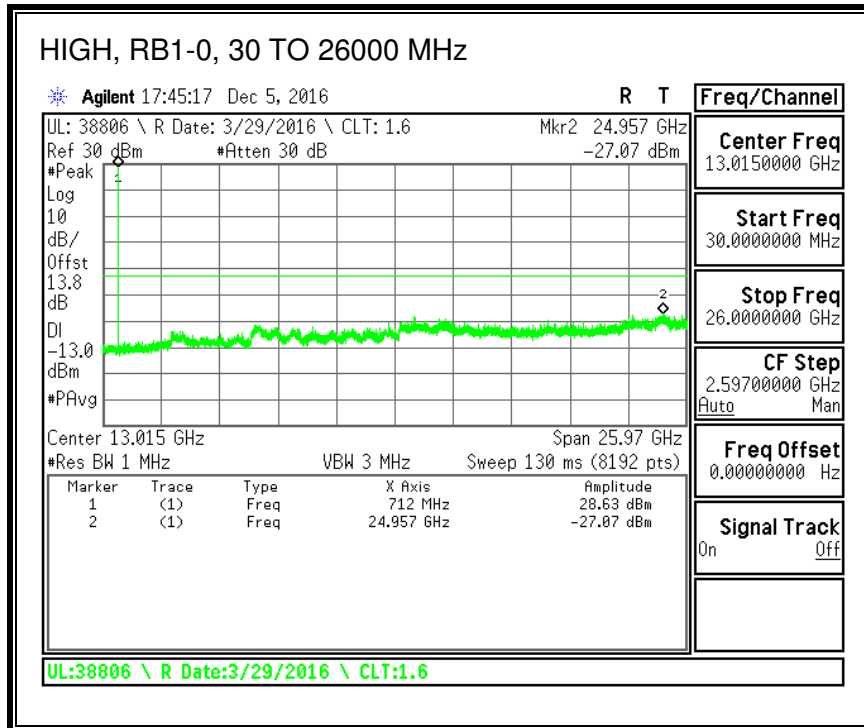

8.3.4. LTE BAND 7

QPSK, (5.0 MHz BAND WIDTH)

16QAM, (5.0 MHz BAND WIDTH)

QPSK, (10.0 MHz BAND WIDTH)

16QAM, (10.0 MHz BAND WIDTH)

QPSK, (15.0 MHz BAND WIDTH)

16QAM, (15.0 MHz BAND WIDTH)

QPSK, (20.0 MHz BAND WIDTH)

16QAM, (20.0 MHz BAND WIDTH)

8.3.5. LTE BAND 12

QPSK, (1.4 MHz BAND WIDTH)

16QAM, (1.4 MHz BAND WIDTH)

QPSK, (3.0 MHz BAND WIDTH)

16QAM, (3.0 MHz BAND WIDTH)

QPSK, (5.0 MHz BAND WIDTH)

16QAM, (5.0 MHz BAND WIDTH)

QPSK, (10.0 MHz BAND WIDTH)

16QAM, (10.0 MHz BAND WIDTH)

8.3.6. LTE BAND 13

QPSK, (5.0 MHz BAND WIDTH)

16QAM, (5.0 MHz BAND WIDTH)

QPSK, (10.0 MHz BAND WIDTH)

16QAM, (10.0 MHz BAND WIDTH)

8.3.7. LTE BAND 17