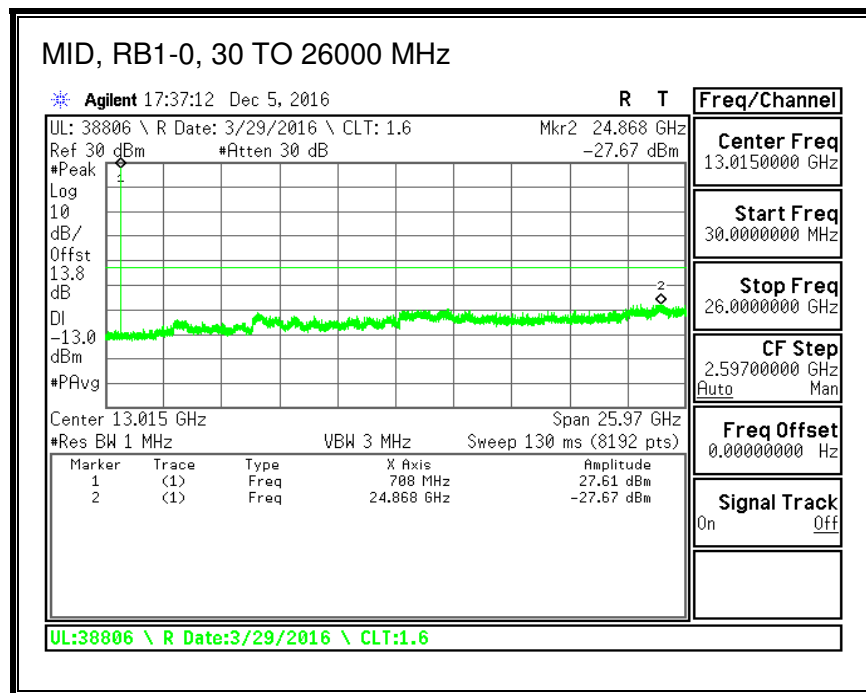

8.3.4. LTE BAND 7

QPSK, (5.0 MHz BAND WIDTH)

16QAM, (5.0 MHz BAND WIDTH)

QPSK, (10.0 MHz BAND WIDTH)

16QAM, (10.0 MHz BAND WIDTH)

QPSK, (15.0 MHz BAND WIDTH)

16QAM, (15.0 MHz BAND WIDTH)

QPSK, (20.0 MHz BAND WIDTH)

16QAM, (20.0 MHz BAND WIDTH)

8.3.5. LTE BAND 12

QPSK, (1.4 MHz BAND WIDTH)

16QAM, (1.4 MHz BAND WIDTH)

QPSK, (3.0 MHz BAND WIDTH)

16QAM, (3.0 MHz BAND WIDTH)

QPSK, (5.0 MHz BAND WIDTH)

16QAM, (5.0 MHz BAND WIDTH)