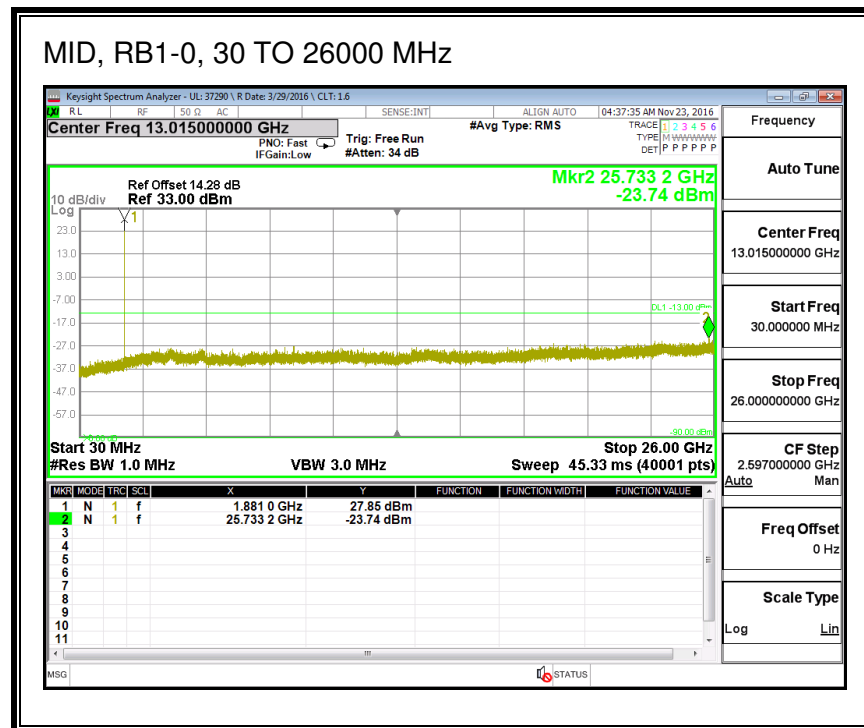

QPSK, (5.0 MHz BAND WIDTH)