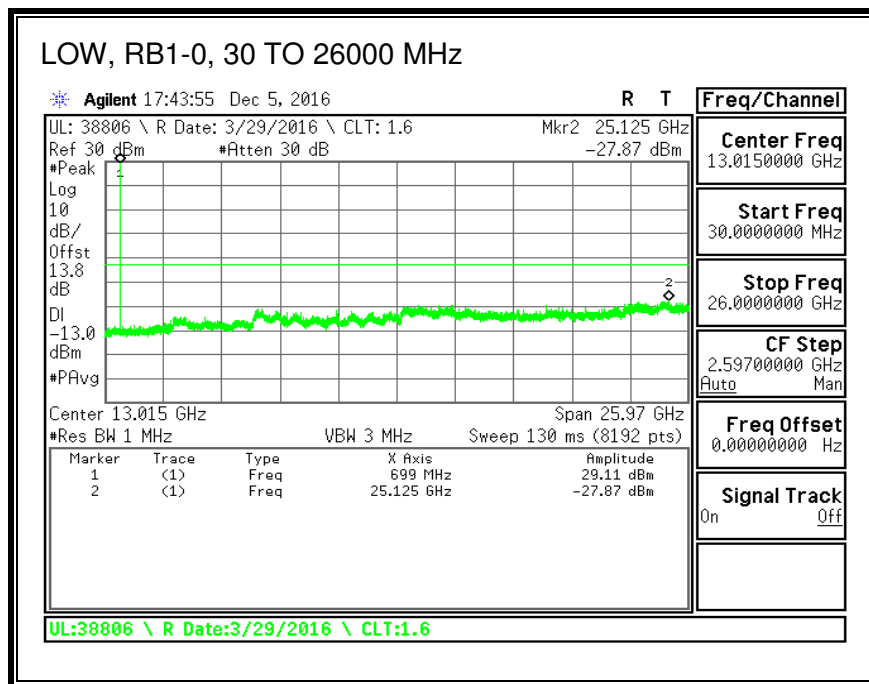

8.3.4. LTE BAND 7

QPSK, (5.0 MHz BAND WIDTH)

16QAM, (5.0 MHz BAND WIDTH)

QPSK, (10.0 MHz BAND WIDTH)

16QAM, (10.0 MHz BAND WIDTH)

QPSK, (15.0 MHz BAND WIDTH)

16QAM, (15.0 MHz BAND WIDTH)

QPSK, (20.0 MHz BAND WIDTH)

16QAM, (20.0 MHz BAND WIDTH)

8.3.5. LTE BAND 12

QPSK, (1.4 MHz BAND WIDTH)

16QAM, (1.4 MHz BAND WIDTH)

QPSK, (3.0 MHz BAND WIDTH)

16QAM, (3.0 MHz BAND WIDTH)

QPSK, (5.0 MHz BAND WIDTH)

16QAM, (5.0 MHz BAND WIDTH)

QPSK, (10.0 MHz BAND WIDTH)

16QAM, (10.0 MHz BAND WIDTH)

8.3.6. LTE BAND 13

QPSK, (5.0 MHz BAND WIDTH)

16QAM, (5.0 MHz BAND WIDTH)

QPSK, (10.0 MHz BAND WIDTH)

16QAM, (10.0 MHz BAND WIDTH)

8.3.7. LTE BAND 17