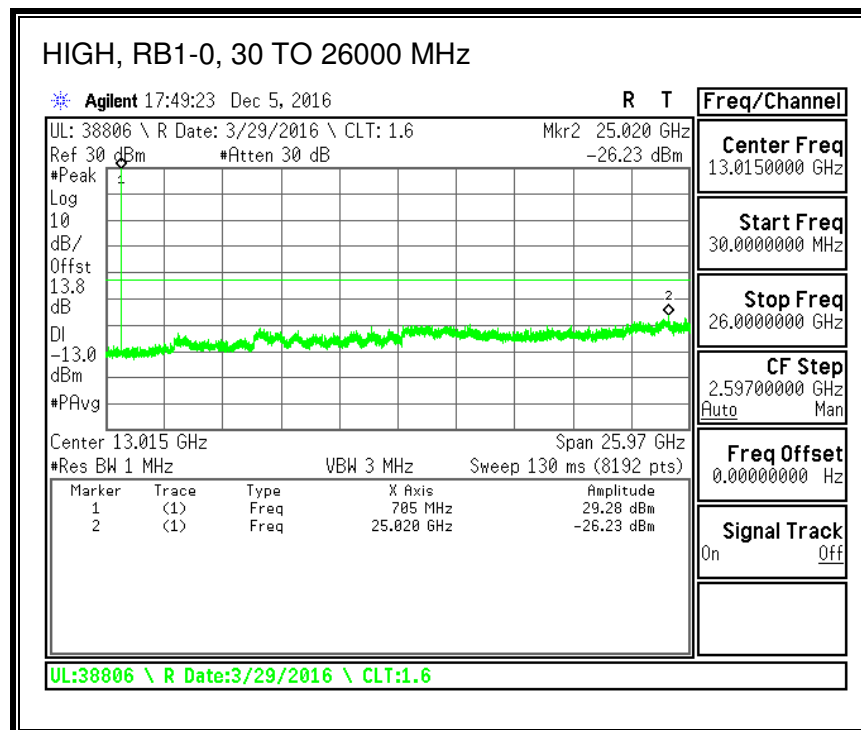

8.3.4. LTE BAND 7

QPSK, (5.0 MHz BAND WIDTH)

16QAM, (5.0 MHz BAND WIDTH)

QPSK, (10.0 MHz BAND WIDTH)

16QAM, (10.0 MHz BAND WIDTH)

QPSK, (15.0 MHz BAND WIDTH)

16QAM, (15.0 MHz BAND WIDTH)

QPSK, (20.0 MHz BAND WIDTH)

16QAM, (20.0 MHz BAND WIDTH)

8.3.5. LTE BAND 12

QPSK, (1.4 MHz BAND WIDTH)

16QAM, (1.4 MHz BAND WIDTH)

QPSK, (3.0 MHz BAND WIDTH)

16QAM, (3.0 MHz BAND WIDTH)

QPSK, (5.0 MHz BAND WIDTH)

16QAM, (5.0 MHz BAND WIDTH)

QPSK, (10.0 MHz BAND WIDTH)

16QAM, (10.0 MHz BAND WIDTH)

8.3.6. LTE BAND 13

QPSK, (5.0 MHz BAND WIDTH)

16QAM, (5.0 MHz BAND WIDTH)

QPSK, (10.0 MHz BAND WIDTH)

16QAM, (10.0 MHz BAND WIDTH)

8.3.7. LTE BAND 17