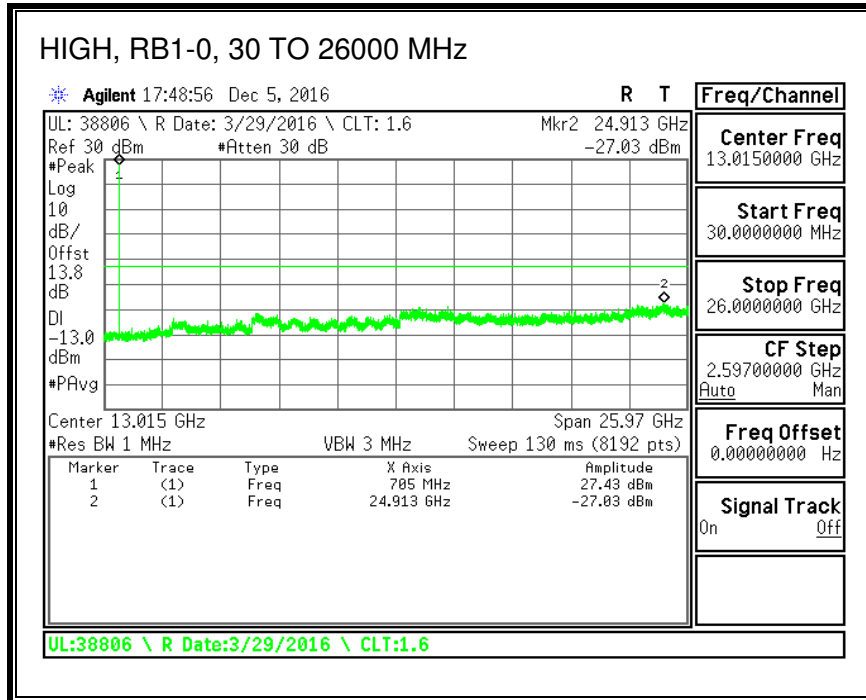

8.3.4. LTE BAND 7

QPSK, (5.0 MHz BAND WIDTH)

16QAM, (5.0 MHz BAND WIDTH)

QPSK, (10.0 MHz BAND WIDTH)

16QAM, (10.0 MHz BAND WIDTH)

QPSK, (15.0 MHz BAND WIDTH)

16QAM, (15.0 MHz BAND WIDTH)

QPSK, (20.0 MHz BAND WIDTH)

16QAM, (20.0 MHz BAND WIDTH)

8.3.5. LTE BAND 12

QPSK, (1.4 MHz BAND WIDTH)

16QAM, (1.4 MHz BAND WIDTH)

QPSK, (3.0 MHz BAND WIDTH)

16QAM, (3.0 MHz BAND WIDTH)

QPSK, (5.0 MHz BAND WIDTH)

16QAM, (5.0 MHz BAND WIDTH)

QPSK, (10.0 MHz BAND WIDTH)

16QAM, (10.0 MHz BAND WIDTH)

8.3.6. LTE BAND 13

QPSK, (5.0 MHz BAND WIDTH)

16QAM, (5.0 MHz BAND WIDTH)

QPSK, (10.0 MHz BAND WIDTH)

16QAM, (10.0 MHz BAND WIDTH)

8.3.7. LTE BAND 17