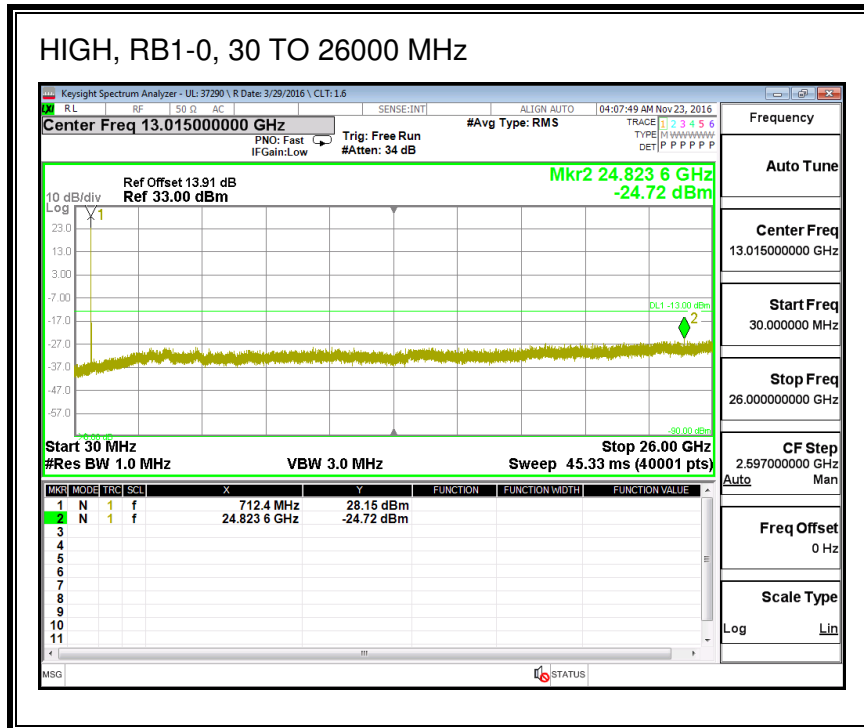

16QAM, (5.0 MHz BAND WIDTH)