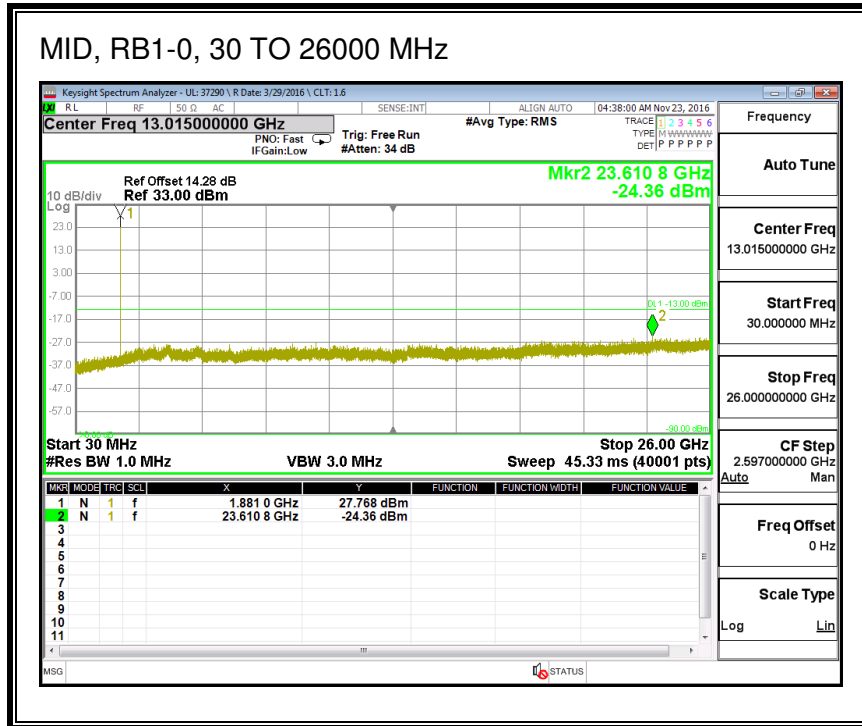

16QAM, (3.0 MHz BAND WIDTH)

QPSK, (5.0 MHz BAND WIDTH)

16QAM, (5.0 MHz BAND WIDTH)

QPSK, (10.0 MHz BAND WIDTH)

16QAM, (10.0 MHz BAND WIDTH)

QPSK, (15.0 MHz BAND WIDTH)

16QAM, (15.0 MHz BAND WIDTH)

QPSK, (20.0 MHz BAND WIDTH)