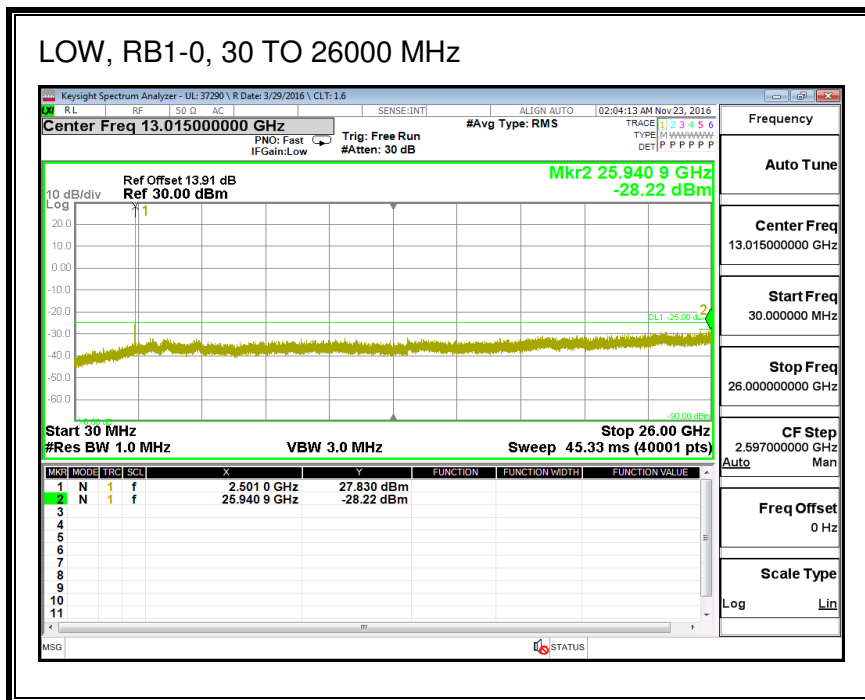

8.3.4. LTE BAND 7

QPSK, (5.0 MHz BAND WIDTH)

16QAM, (5.0 MHz BAND WIDTH)

QPSK, (10.0 MHz BAND WIDTH)

16QAM, (10.0 MHz BAND WIDTH)

QPSK, (15.0 MHz BAND WIDTH)

16QAM, (15.0 MHz BAND WIDTH)

QPSK, (20.0 MHz BAND WIDTH)

16QAM, (20.0 MHz BAND WIDTH)

8.3.5. LTE BAND 12

QPSK, (1.4 MHz BAND WIDTH)

16QAM, (1.4 MHz BAND WIDTH)

QPSK, (3.0 MHz BAND WIDTH)

16QAM, (3.0 MHz BAND WIDTH)

QPSK, (5.0 MHz BAND WIDTH)

16QAM, (5.0 MHz BAND WIDTH)