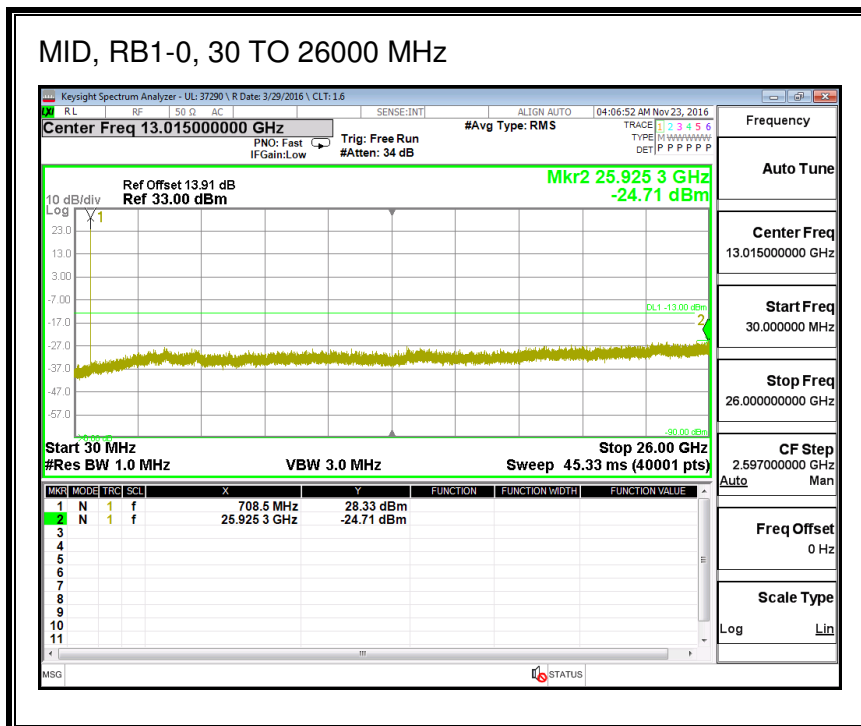

8.3.7. LTE BAND 17

QPSK, (5.0 MHz BAND WIDTH)