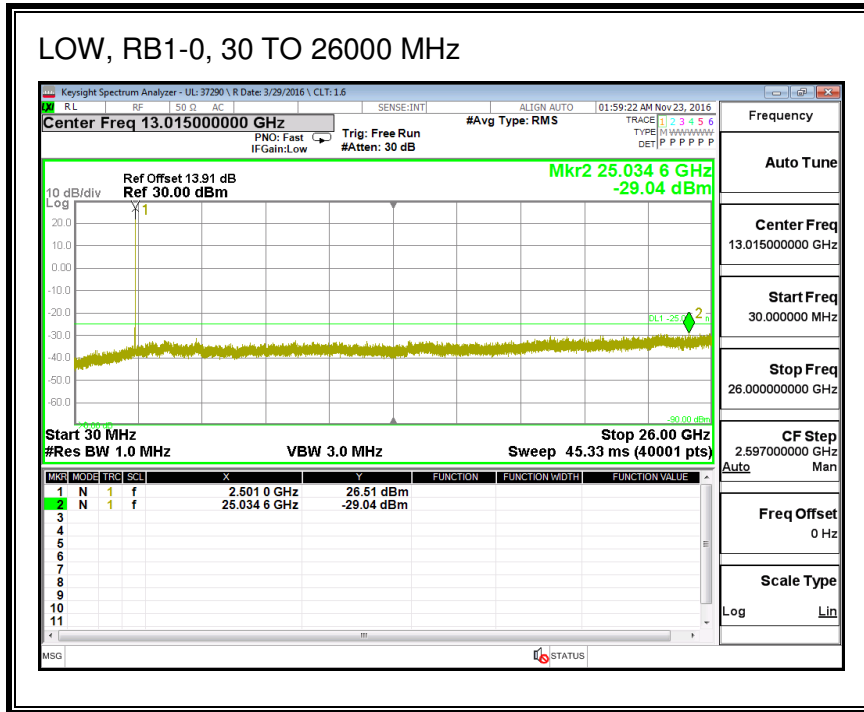

8.3.4. LTE BAND 7

QPSK, (5.0 MHz BAND WIDTH)

16QAM, (5.0 MHz BAND WIDTH)

QPSK, (10.0 MHz BAND WIDTH)

16QAM, (10.0 MHz BAND WIDTH)

QPSK, (15.0 MHz BAND WIDTH)

16QAM, (15.0 MHz BAND WIDTH)

QPSK, (20.0 MHz BAND WIDTH)

16QAM, (20.0 MHz BAND WIDTH)

8.3.5. LTE BAND 12

QPSK, (1.4 MHz BAND WIDTH)

16QAM, (1.4 MHz BAND WIDTH)

QPSK, (3.0 MHz BAND WIDTH)

16QAM, (3.0 MHz BAND WIDTH)

QPSK, (5.0 MHz BAND WIDTH)

16QAM, (5.0 MHz BAND WIDTH)