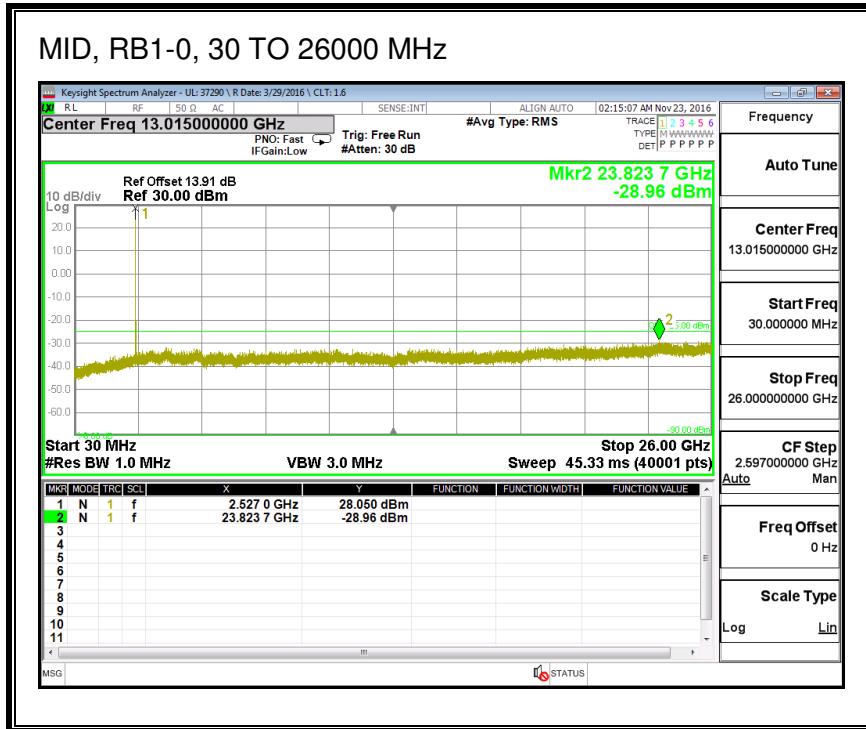

8.3.4. LTE BAND 7

QPSK, (5.0 MHz BAND WIDTH)

16QAM, (5.0 MHz BAND WIDTH)

QPSK, (10.0 MHz BAND WIDTH)

16QAM, (10.0 MHz BAND WIDTH)

QPSK, (15.0 MHz BAND WIDTH)

16QAM, (15.0 MHz BAND WIDTH)

QPSK, (20.0 MHz BAND WIDTH)

16QAM, (20.0 MHz BAND WIDTH)

8.3.5. LTE BAND 12

QPSK, (1.4 MHz BAND WIDTH)

16QAM, (1.4 MHz BAND WIDTH)

QPSK, (3.0 MHz BAND WIDTH)

16QAM, (3.0 MHz BAND WIDTH)

QPSK, (5.0 MHz BAND WIDTH)

16QAM, (5.0 MHz BAND WIDTH)