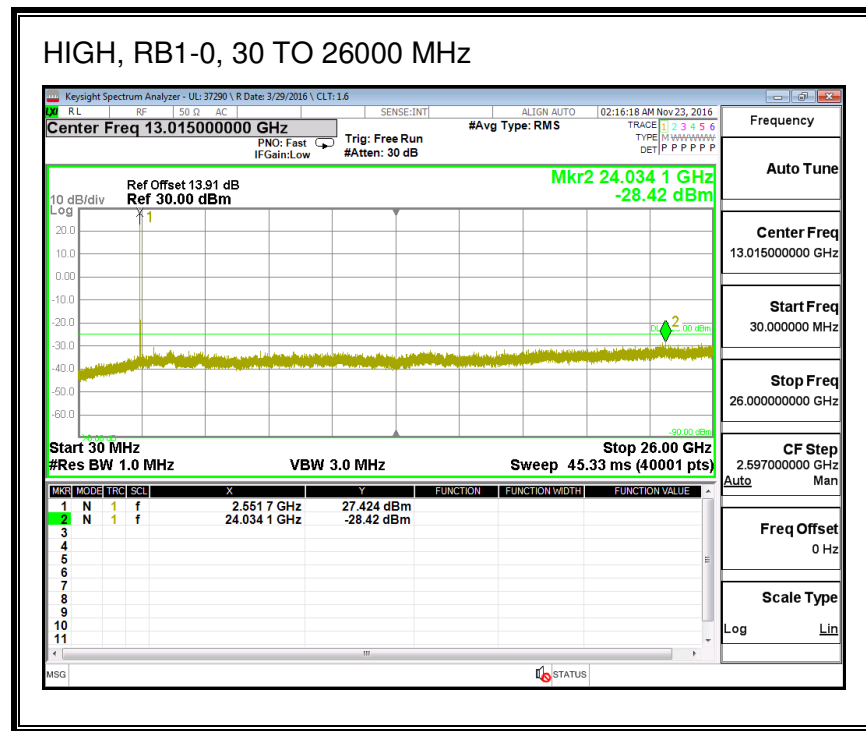

8.3.4. LTE BAND 7

QPSK, (5.0 MHz BAND WIDTH)

16QAM, (5.0 MHz BAND WIDTH)

QPSK, (10.0 MHz BAND WIDTH)

16QAM, (10.0 MHz BAND WIDTH)

QPSK, (15.0 MHz BAND WIDTH)

16QAM, (15.0 MHz BAND WIDTH)

QPSK, (20.0 MHz BAND WIDTH)

16QAM, (20.0 MHz BAND WIDTH)

8.3.5. LTE BAND 12

QPSK, (1.4 MHz BAND WIDTH)

16QAM, (1.4 MHz BAND WIDTH)

QPSK, (3.0 MHz BAND WIDTH)

16QAM, (3.0 MHz BAND WIDTH)

QPSK, (5.0 MHz BAND WIDTH)

16QAM, (5.0 MHz BAND WIDTH)