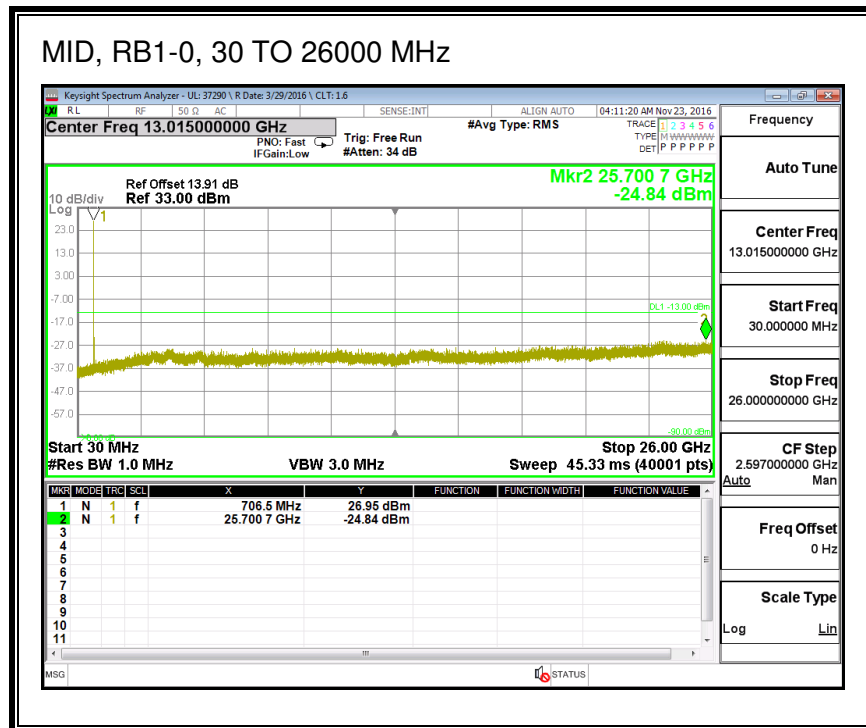

QPSK, (5.0 MHz BAND WIDTH)

16QAM, (5.0 MHz BAND WIDTH)

QPSK, (10.0 MHz BAND WIDTH)

16QAM, (10.0 MHz BAND WIDTH)

8.3.8. LTE BAND 25

QPSK, (1.4 MHz BAND WIDTH)

16QAM, (1.4 MHz BAND WIDTH)

QPSK, (3.0 MHz BAND WIDTH)