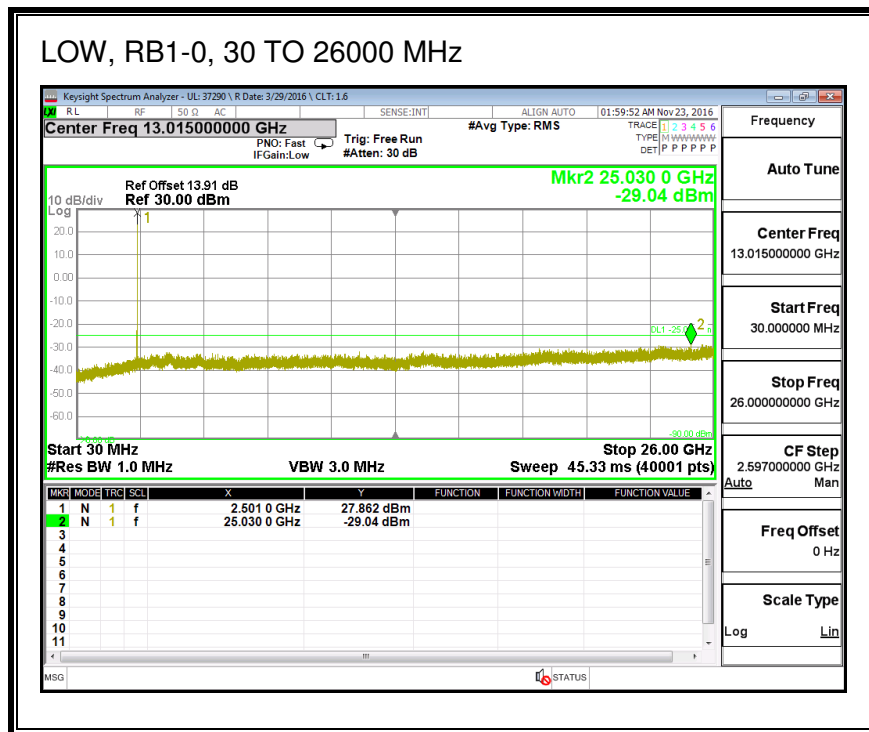

8.3.4. LTE BAND 7

QPSK, (5.0 MHz BAND WIDTH)

16QAM, (5.0 MHz BAND WIDTH)

QPSK, (10.0 MHz BAND WIDTH)

16QAM, (10.0 MHz BAND WIDTH)

QPSK, (15.0 MHz BAND WIDTH)

16QAM, (15.0 MHz BAND WIDTH)

QPSK, (20.0 MHz BAND WIDTH)

16QAM, (20.0 MHz BAND WIDTH)

8.3.5. LTE BAND 12

QPSK, (1.4 MHz BAND WIDTH)

16QAM, (1.4 MHz BAND WIDTH)

QPSK, (3.0 MHz BAND WIDTH)

16QAM, (3.0 MHz BAND WIDTH)

QPSK, (5.0 MHz BAND WIDTH)

16QAM, (5.0 MHz BAND WIDTH)