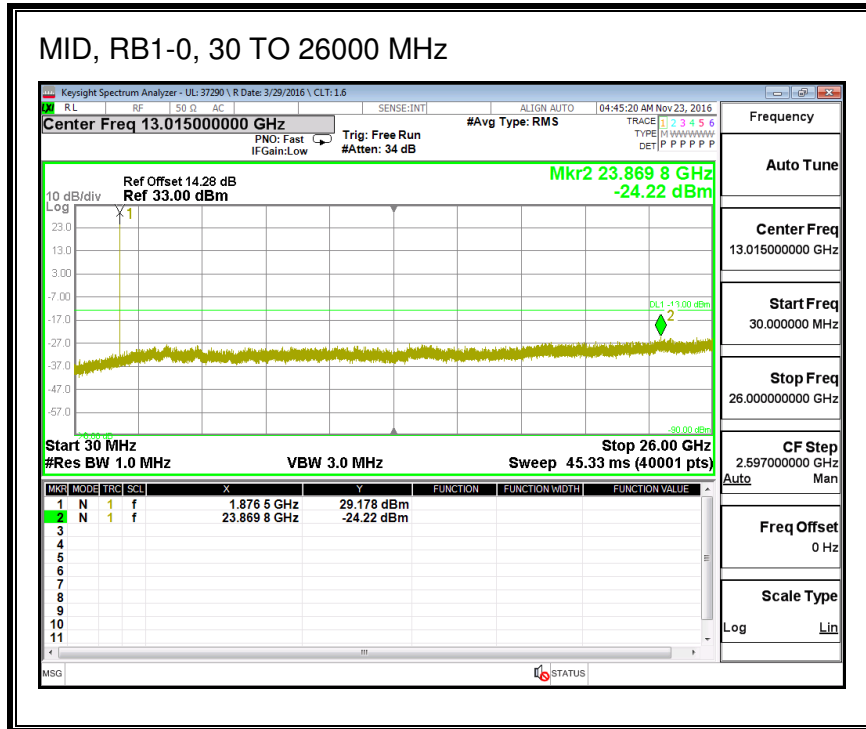

16QAM, (3.0 MHz BAND WIDTH)

QPSK, (5.0 MHz BAND WIDTH)

16QAM, (5.0 MHz BAND WIDTH)

QPSK, (10.0 MHz BAND WIDTH)

16QAM, (10.0 MHz BAND WIDTH)

QPSK, (15.0 MHz BAND WIDTH)

16QAM, (15.0 MHz BAND WIDTH)

QPSK, (20.0 MHz BAND WIDTH)