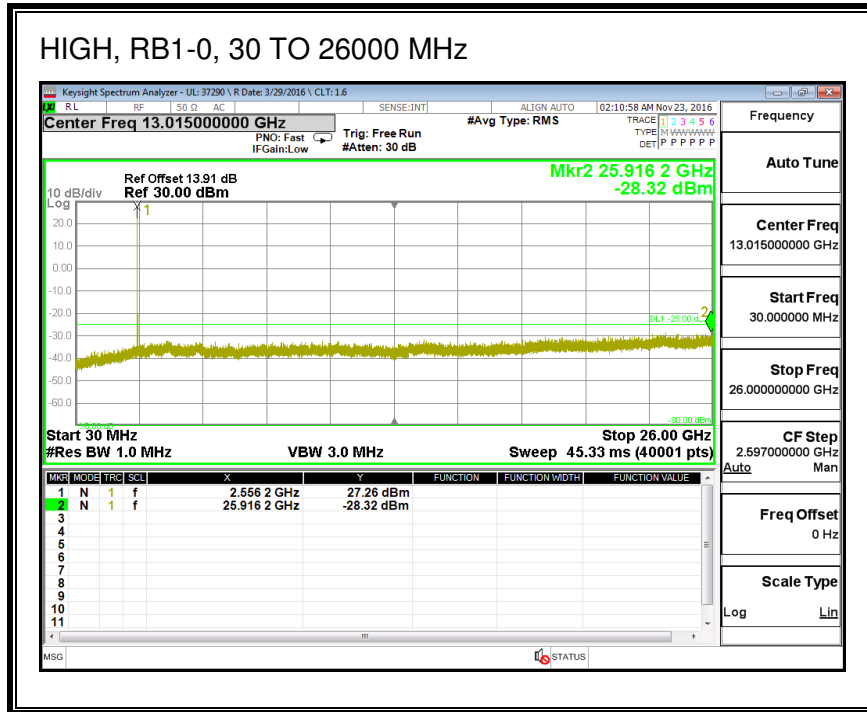

8.3.4. LTE BAND 7

QPSK, (5.0 MHz BAND WIDTH)

16QAM, (5.0 MHz BAND WIDTH)

QPSK, (10.0 MHz BAND WIDTH)

16QAM, (10.0 MHz BAND WIDTH)

QPSK, (15.0 MHz BAND WIDTH)

16QAM, (15.0 MHz BAND WIDTH)

QPSK, (20.0 MHz BAND WIDTH)

16QAM, (20.0 MHz BAND WIDTH)

8.3.5. LTE BAND 12

QPSK, (1.4 MHz BAND WIDTH)

16QAM, (1.4 MHz BAND WIDTH)

QPSK, (3.0 MHz BAND WIDTH)

16QAM, (3.0 MHz BAND WIDTH)

QPSK, (5.0 MHz BAND WIDTH)

16QAM, (5.0 MHz BAND WIDTH)