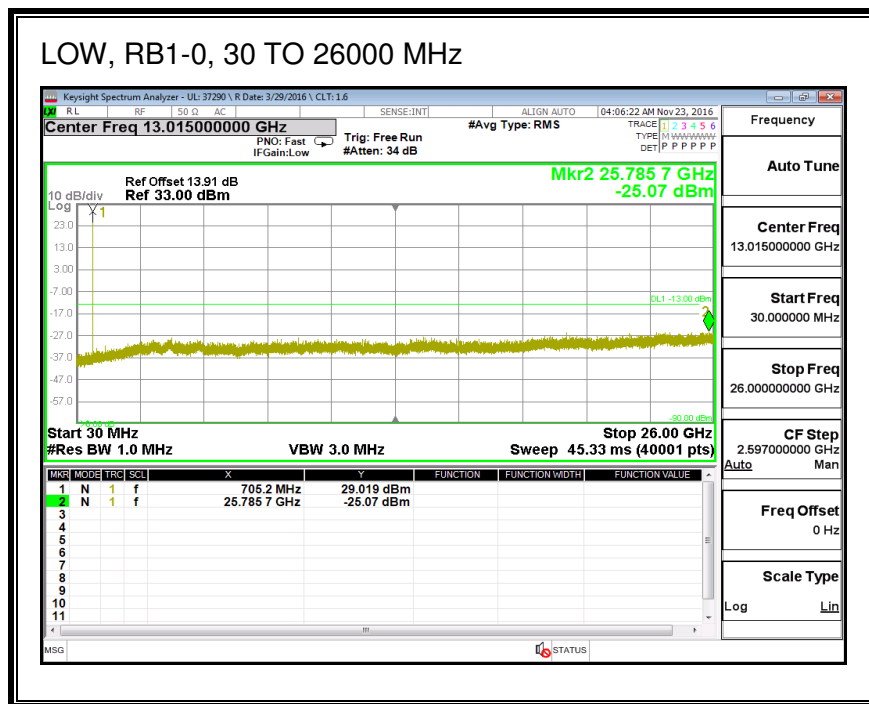

16QAM, (5.0 MHz BAND WIDTH)