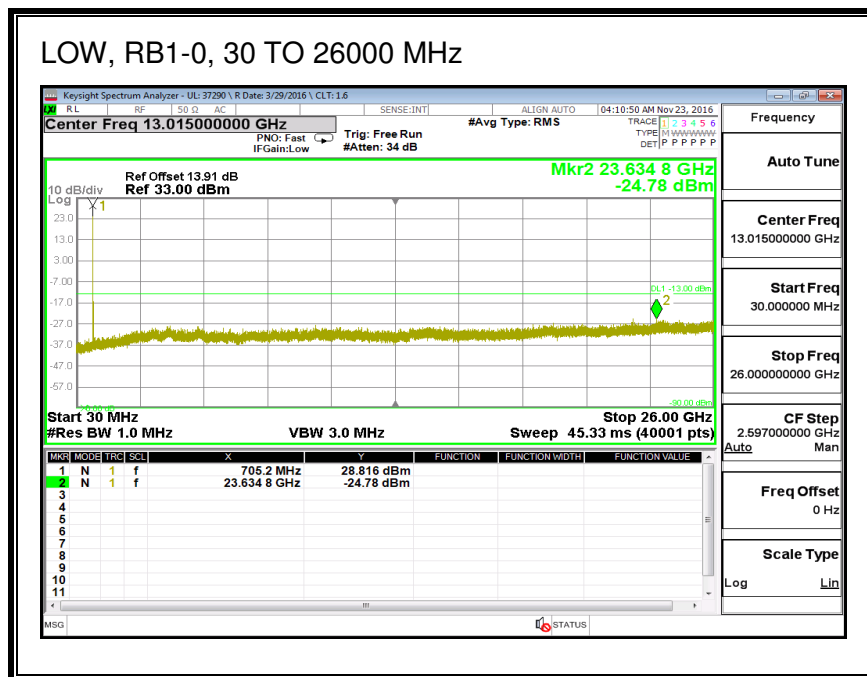

QPSK, (5.0 MHz BAND WIDTH)

16QAM, (5.0 MHz BAND WIDTH)

QPSK, (10.0 MHz BAND WIDTH)

16QAM, (10.0 MHz BAND WIDTH)

8.3.8. LTE BAND 25

QPSK, (1.4 MHz BAND WIDTH)

16QAM, (1.4 MHz BAND WIDTH)

QPSK, (3.0 MHz BAND WIDTH)