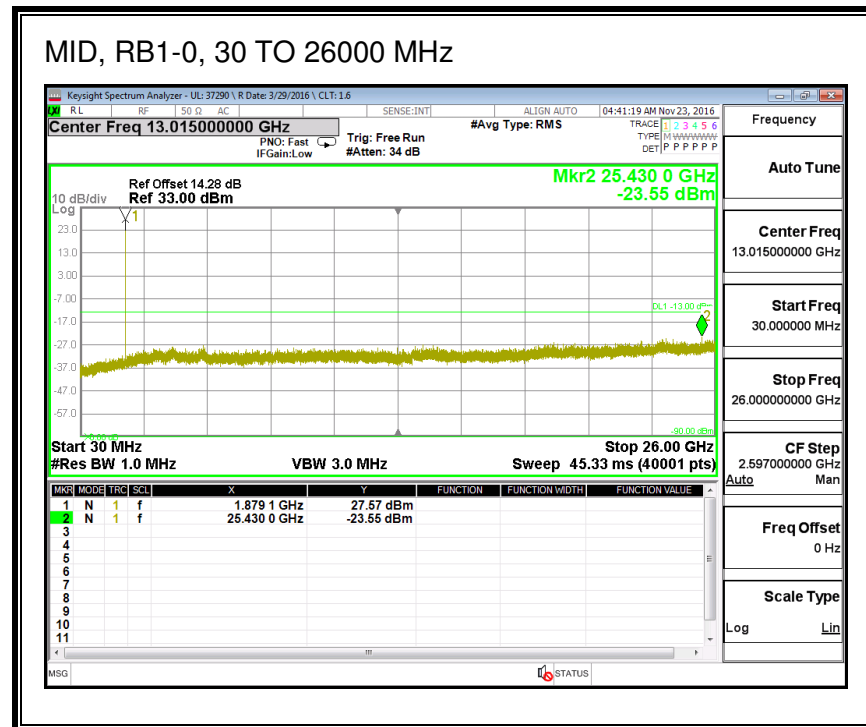

16QAM, (3.0 MHz BAND WIDTH)

QPSK, (5.0 MHz BAND WIDTH)

16QAM, (5.0 MHz BAND WIDTH)

QPSK, (10.0 MHz BAND WIDTH)

16QAM, (10.0 MHz BAND WIDTH)

QPSK, (15.0 MHz BAND WIDTH)

16QAM, (15.0 MHz BAND WIDTH)

QPSK, (20.0 MHz BAND WIDTH)