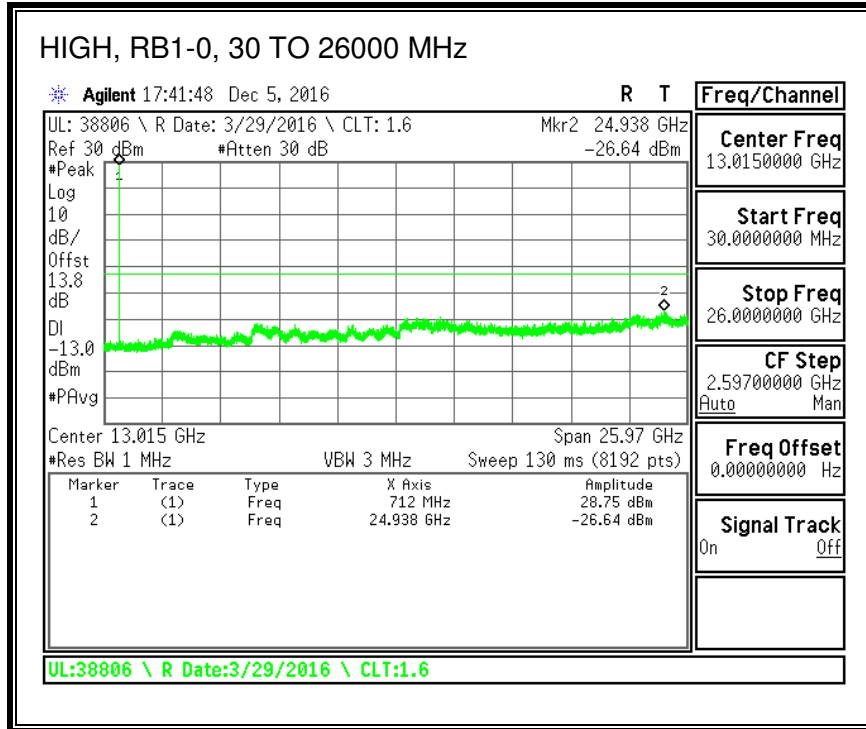

8.3.4. LTE BAND 7

QPSK, (5.0 MHz BAND WIDTH)

16QAM, (5.0 MHz BAND WIDTH)

QPSK, (10.0 MHz BAND WIDTH)

16QAM, (10.0 MHz BAND WIDTH)

QPSK, (15.0 MHz BAND WIDTH)

16QAM, (15.0 MHz BAND WIDTH)

QPSK, (20.0 MHz BAND WIDTH)

16QAM, (20.0 MHz BAND WIDTH)

8.3.5. LTE BAND 12

QPSK, (1.4 MHz BAND WIDTH)

16QAM, (1.4 MHz BAND WIDTH)

QPSK, (3.0 MHz BAND WIDTH)

16QAM, (3.0 MHz BAND WIDTH)

QPSK, (5.0 MHz BAND WIDTH)

16QAM, (5.0 MHz BAND WIDTH)

QPSK, (10.0 MHz BAND WIDTH)

16QAM, (10.0 MHz BAND WIDTH)

8.3.6. LTE BAND 13

QPSK, (5.0 MHz BAND WIDTH)

16QAM, (5.0 MHz BAND WIDTH)

QPSK, (10.0 MHz BAND WIDTH)

16QAM, (10.0 MHz BAND WIDTH)

8.3.7. LTE BAND 17