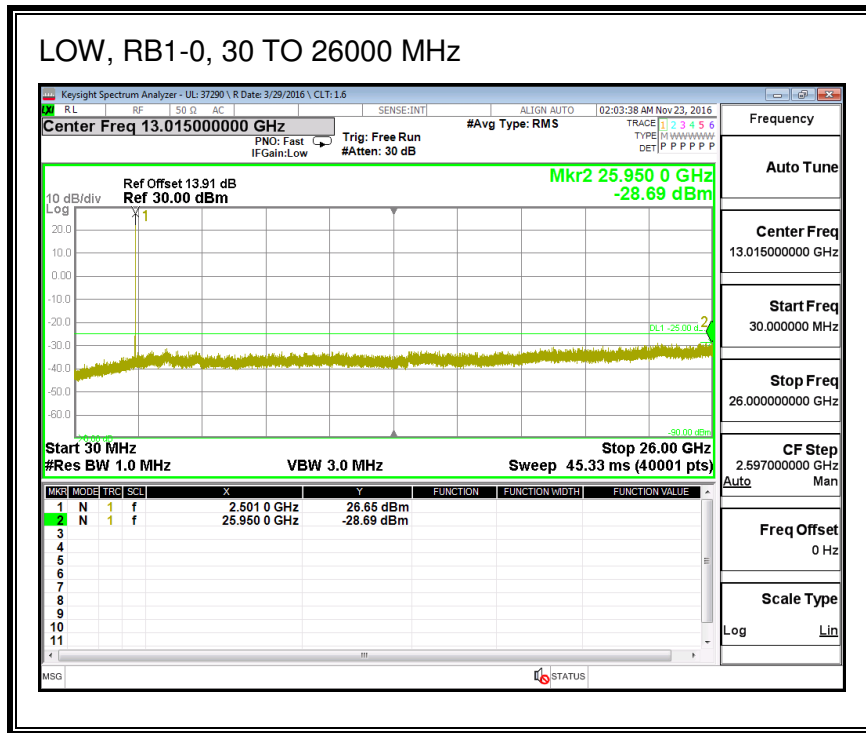

8.3.4. LTE BAND 7

QPSK, (5.0 MHz BAND WIDTH)

16QAM, (5.0 MHz BAND WIDTH)

QPSK, (10.0 MHz BAND WIDTH)

16QAM, (10.0 MHz BAND WIDTH)

QPSK, (15.0 MHz BAND WIDTH)

16QAM, (15.0 MHz BAND WIDTH)

QPSK, (20.0 MHz BAND WIDTH)

16QAM, (20.0 MHz BAND WIDTH)

8.3.5. LTE BAND 12

QPSK, (1.4 MHz BAND WIDTH)

16QAM, (1.4 MHz BAND WIDTH)

QPSK, (3.0 MHz BAND WIDTH)

16QAM, (3.0 MHz BAND WIDTH)

QPSK, (5.0 MHz BAND WIDTH)

16QAM, (5.0 MHz BAND WIDTH)