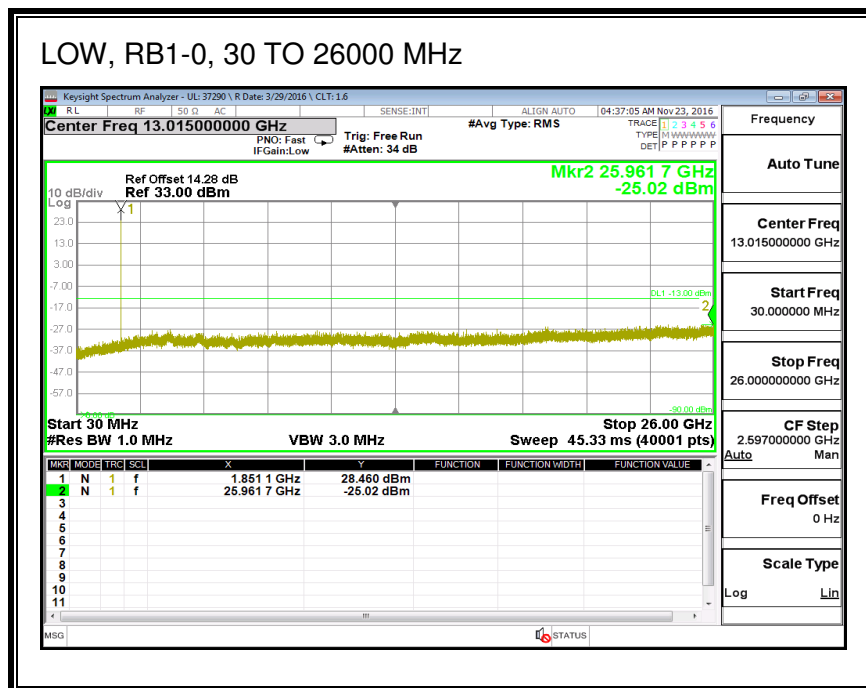

16QAM, (3.0 MHz BAND WIDTH)

QPSK, (5.0 MHz BAND WIDTH)

16QAM, (5.0 MHz BAND WIDTH)

QPSK, (10.0 MHz BAND WIDTH)

16QAM, (10.0 MHz BAND WIDTH)

QPSK, (15.0 MHz BAND WIDTH)

16QAM, (15.0 MHz BAND WIDTH)

QPSK, (20.0 MHz BAND WIDTH)