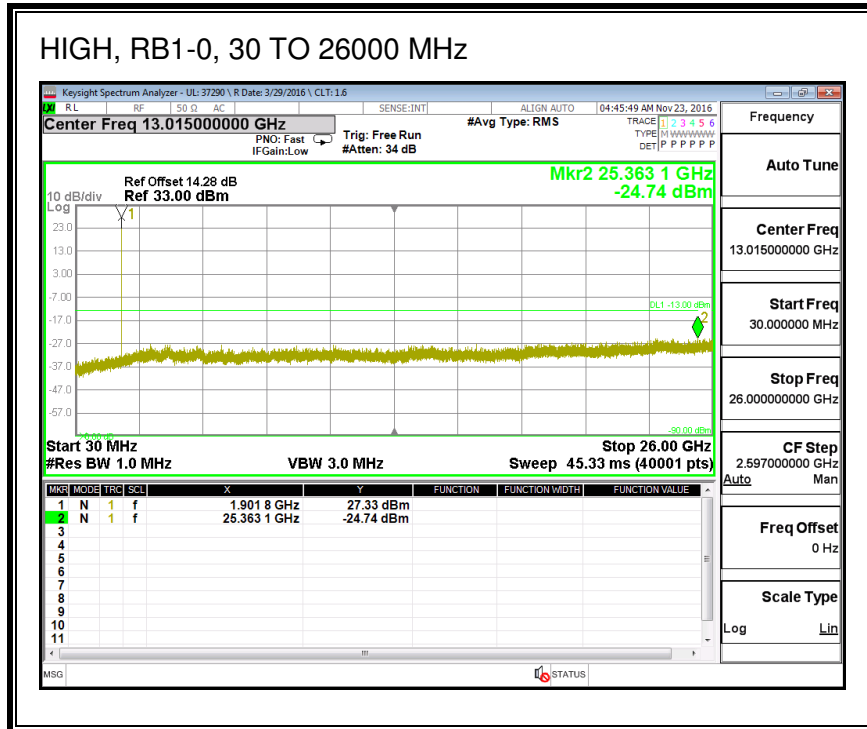

16QAM, (3.0 MHz BAND WIDTH)

QPSK, (5.0 MHz BAND WIDTH)

16QAM, (5.0 MHz BAND WIDTH)

QPSK, (10.0 MHz BAND WIDTH)

16QAM, (10.0 MHz BAND WIDTH)

QPSK, (15.0 MHz BAND WIDTH)

16QAM, (15.0 MHz BAND WIDTH)

QPSK, (20.0 MHz BAND WIDTH)