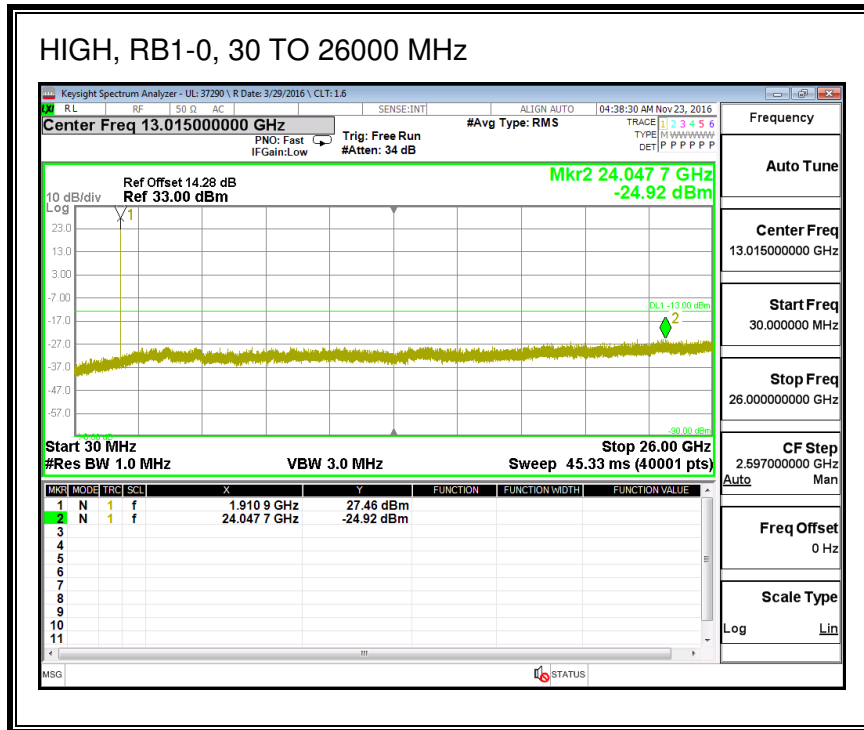

16QAM, (5.0 MHz BAND WIDTH)