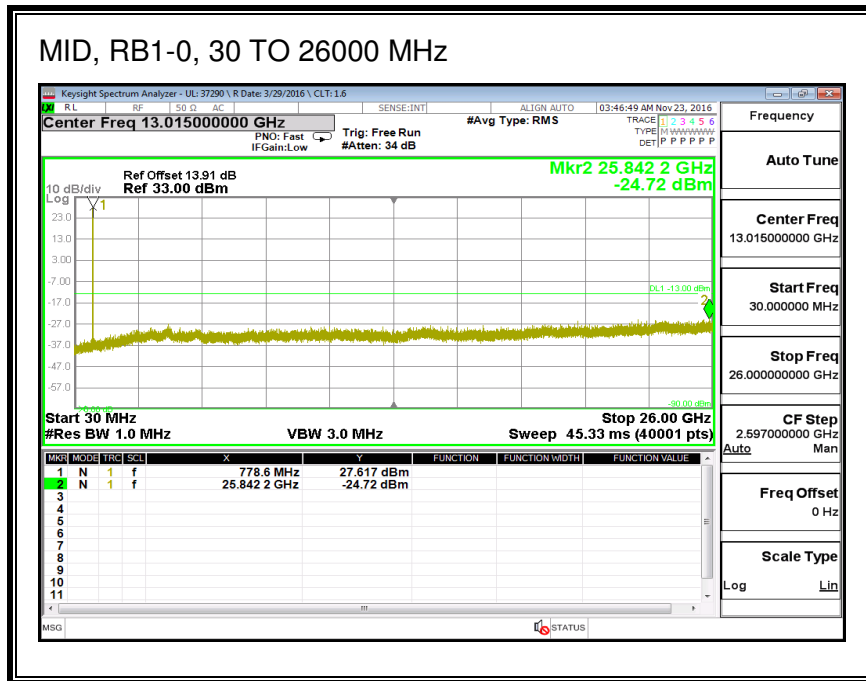

QPSK, (10.0 MHz BAND WIDTH)

16QAM, (10.0 MHz BAND WIDTH)

8.3.6. LTE BAND 13

QPSK, (5.0 MHz BAND WIDTH)

16QAM, (5.0 MHz BAND WIDTH)

QPSK, (10.0 MHz BAND WIDTH)

16QAM, (10.0 MHz BAND WIDTH)

8.3.7. LTE BAND 17