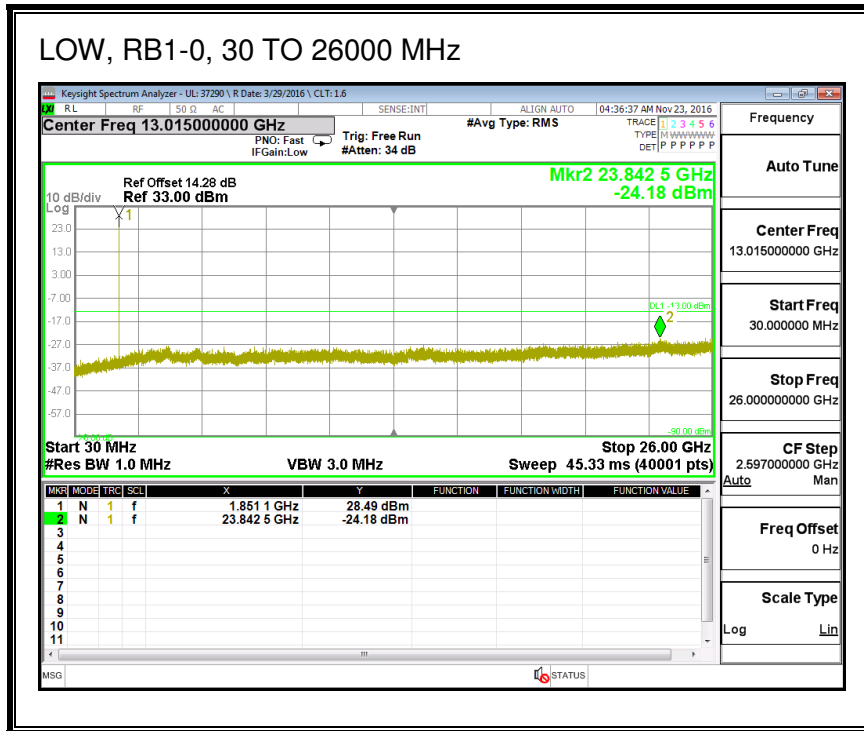

QPSK, (5.0 MHz BAND WIDTH)