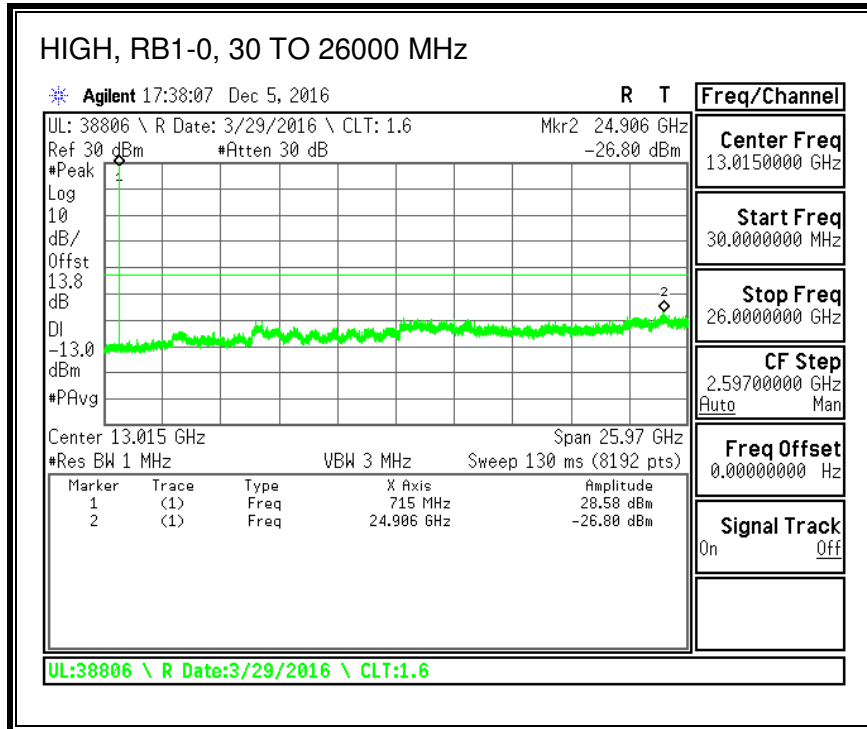

8.3.4. LTE BAND 7

QPSK, (5.0 MHz BAND WIDTH)

16QAM, (5.0 MHz BAND WIDTH)

QPSK, (10.0 MHz BAND WIDTH)

16QAM, (10.0 MHz BAND WIDTH)

QPSK, (15.0 MHz BAND WIDTH)

16QAM, (15.0 MHz BAND WIDTH)

QPSK, (20.0 MHz BAND WIDTH)

16QAM, (20.0 MHz BAND WIDTH)

8.3.5. LTE BAND 12

QPSK, (1.4 MHz BAND WIDTH)

16QAM, (1.4 MHz BAND WIDTH)

QPSK, (3.0 MHz BAND WIDTH)

16QAM, (3.0 MHz BAND WIDTH)

QPSK, (5.0 MHz BAND WIDTH)

16QAM, (5.0 MHz BAND WIDTH)

QPSK, (10.0 MHz BAND WIDTH)

16QAM, (10.0 MHz BAND WIDTH)

8.3.6. LTE BAND 13

QPSK, (5.0 MHz BAND WIDTH)

16QAM, (5.0 MHz BAND WIDTH)

QPSK, (10.0 MHz BAND WIDTH)

16QAM, (10.0 MHz BAND WIDTH)

8.3.7. LTE BAND 17