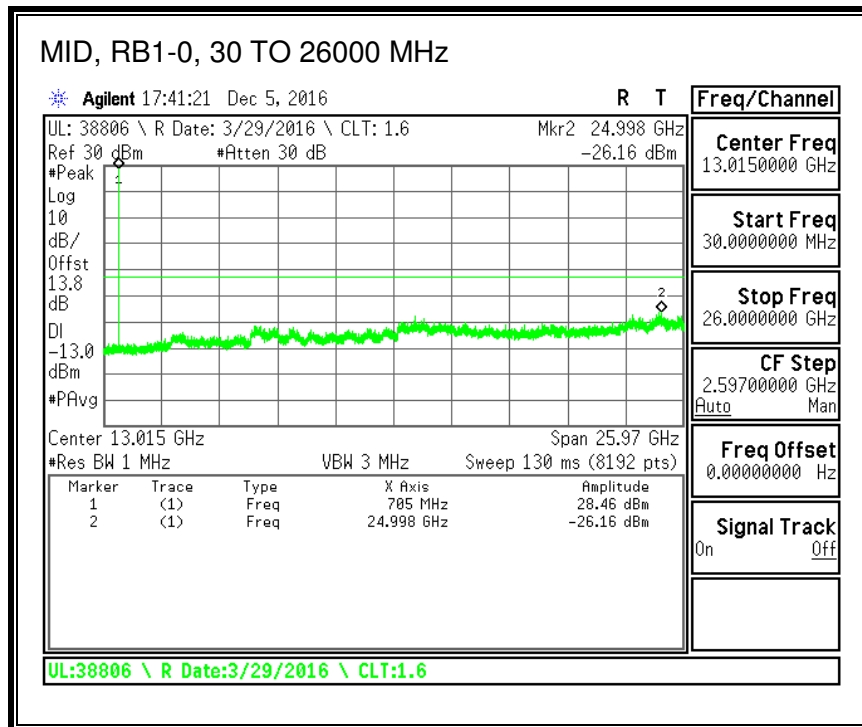

8.3.4. LTE BAND 7

QPSK, (5.0 MHz BAND WIDTH)

16QAM, (5.0 MHz BAND WIDTH)

QPSK, (10.0 MHz BAND WIDTH)

16QAM, (10.0 MHz BAND WIDTH)

QPSK, (15.0 MHz BAND WIDTH)

16QAM, (15.0 MHz BAND WIDTH)

QPSK, (20.0 MHz BAND WIDTH)

16QAM, (20.0 MHz BAND WIDTH)

8.3.5. LTE BAND 12

QPSK, (1.4 MHz BAND WIDTH)

16QAM, (1.4 MHz BAND WIDTH)

QPSK, (3.0 MHz BAND WIDTH)

16QAM, (3.0 MHz BAND WIDTH)

QPSK, (5.0 MHz BAND WIDTH)

16QAM, (5.0 MHz BAND WIDTH)

QPSK, (10.0 MHz BAND WIDTH)

16QAM, (10.0 MHz BAND WIDTH)

8.3.6. LTE BAND 13

QPSK, (5.0 MHz BAND WIDTH)

16QAM, (5.0 MHz BAND WIDTH)

QPSK, (10.0 MHz BAND WIDTH)

16QAM, (10.0 MHz BAND WIDTH)

8.3.7. LTE BAND 17