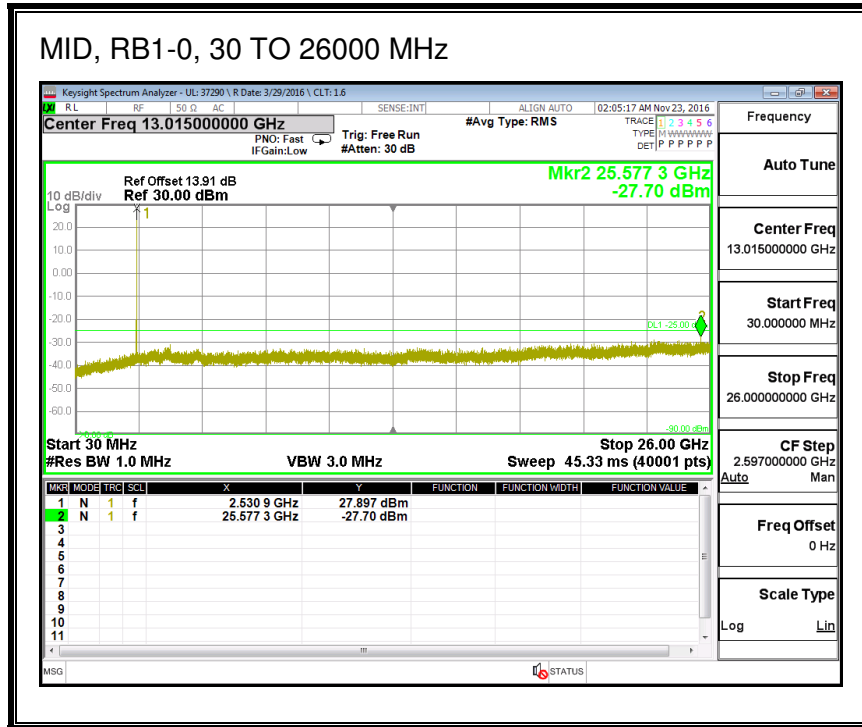

8.3.4. LTE BAND 7

QPSK, (5.0 MHz BAND WIDTH)

16QAM, (5.0 MHz BAND WIDTH)

QPSK, (10.0 MHz BAND WIDTH)

16QAM, (10.0 MHz BAND WIDTH)

QPSK, (15.0 MHz BAND WIDTH)

16QAM, (15.0 MHz BAND WIDTH)

QPSK, (20.0 MHz BAND WIDTH)

16QAM, (20.0 MHz BAND WIDTH)

8.3.5. LTE BAND 12

QPSK, (1.4 MHz BAND WIDTH)

16QAM, (1.4 MHz BAND WIDTH)

QPSK, (3.0 MHz BAND WIDTH)

16QAM, (3.0 MHz BAND WIDTH)

QPSK, (5.0 MHz BAND WIDTH)

16QAM, (5.0 MHz BAND WIDTH)