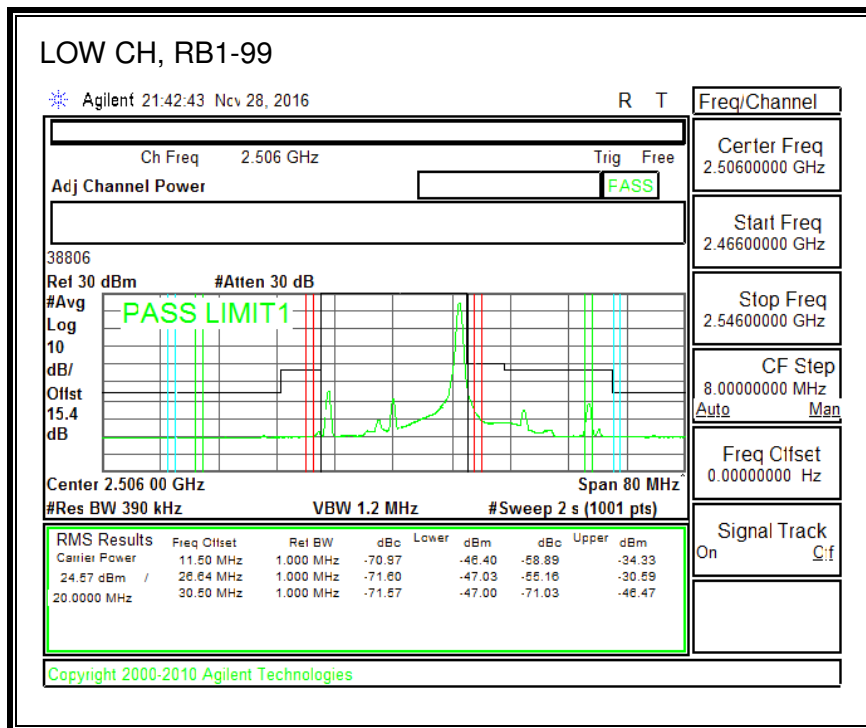

QPSK, (20.0 MHz BAND WIDTH)