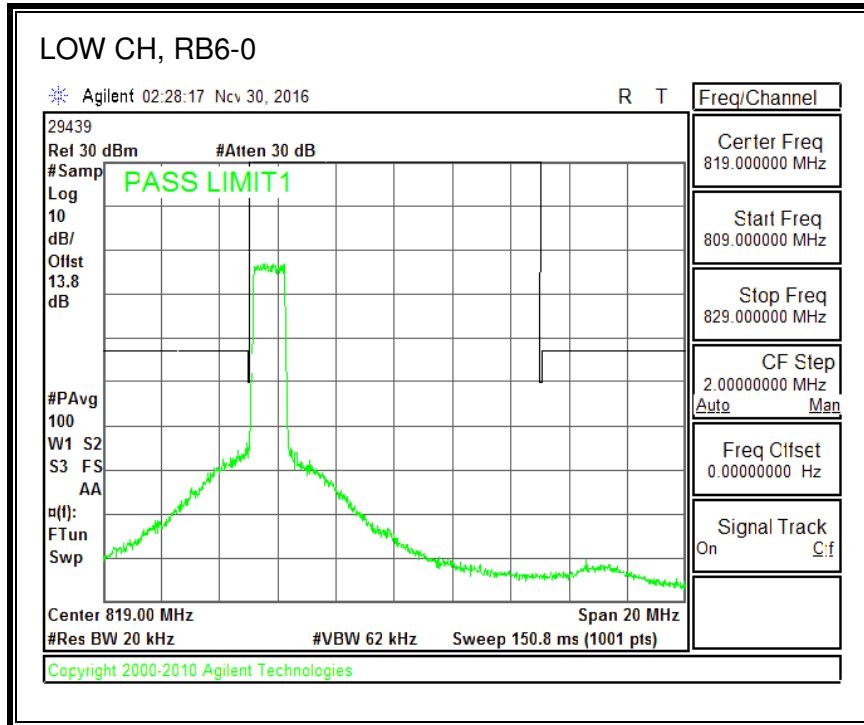

16QAM, (10.0 MHz BAND WIDTH)

QPSK, (15.0 MHz BAND WIDTH)

16QAM, (15.0 MHz BAND WIDTH)

QPSK, (20.0 MHz BAND WIDTH)

16QAM, (20.0 MHz BAND WIDTH)

8.2.9. LTE BAND 26 EMISSION MASK

QPSK, (1.4 MHz BAND WIDTH)

16QAM, (1.4 MHz BAND WIDTH)

QPSK, (3.0 MHz BAND WIDTH)

16QAM, (3.0 MHz BAND WIDTH)

QPSK, (5.0 MHz BAND WIDTH)

16QAM, (5.0 MHz BAND WIDTH)

QPSK, (10.0 MHz BAND WIDTH)

16QAM, (10.0 MHz BAND WIDTH)

8.2.10. LTE BAND 27 EMISSION MASK

QPSK, (1.4 MHz BAND WIDTH)

16QAM, (1.4 MHz BAND WIDTH)

QPSK, (3.0 MHz BAND WIDTH)

16QAM, (3.0 MHz BAND WIDTH)

QPSK, (5.0 MHz BAND WIDTH)

16QAM, (5.0 MHz BAND WIDTH)

QPSK, (10.0 MHz BAND WIDTH)

16QAM, (10.0 MHz BAND WIDTH)

8.2.11. LTE BAND 30 ADJACENT CHANNEL POWER

QPSK, (5.0 MHz BAND WIDTH)

16QAM, (5.0 MHz BAND WIDTH)

QPSK, (10.0 MHz BAND WIDTH)

16QAM, (10.0 MHz BAND WIDTH)

8.2.13. LTE BAND 41 ADJACENT CHANNEL POWER

QPSK, (5.0 MHz BAND WIDTH)

16QAM, (5.0 MHz BAND WIDTH)