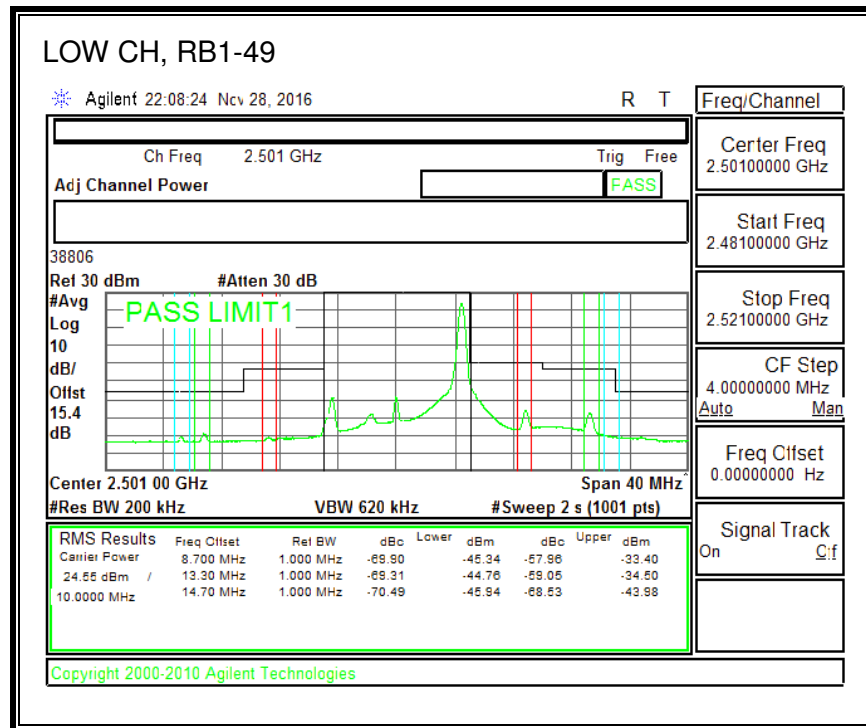

QPSK, (10.0 MHz BAND WIDTH)