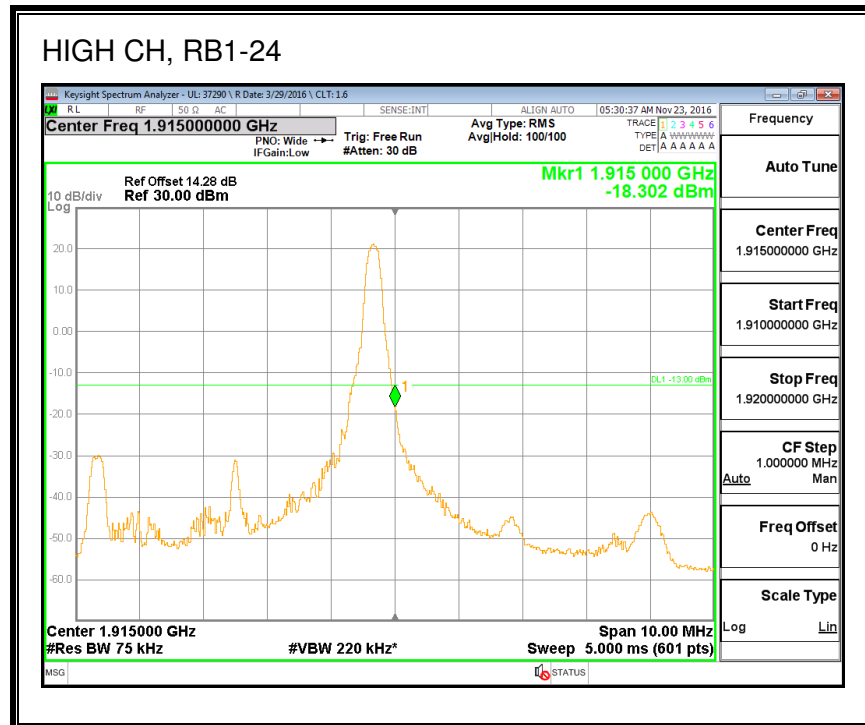

8.2.8. LTE BAND 25 BANDEDGE

QPSK, (1.4 MHz BAND WIDTH)

16QAM, (1.4 MHz BAND WIDTH)

QPSK, (3.0 MHz BAND WIDTH)

16QAM, (3.0 MHz BAND WIDTH)

QPSK, (5.0 MHz BAND WIDTH)

16QAM, (5.0 MHz BAND WIDTH)

QPSK, (10.0 MHz BAND WIDTH)

16QAM, (10.0 MHz BAND WIDTH)

QPSK, (15.0 MHz BAND WIDTH)

16QAM, (15.0 MHz BAND WIDTH)

QPSK, (20.0 MHz BAND WIDTH)

16QAM, (20.0 MHz BAND WIDTH)

8.2.9. LTE BAND 26 EMISSION MASK

QPSK, (1.4 MHz BAND WIDTH)

16QAM, (1.4 MHz BAND WIDTH)

QPSK, (3.0 MHz BAND WIDTH)

16QAM, (3.0 MHz BAND WIDTH)

QPSK, (5.0 MHz BAND WIDTH)

16QAM, (5.0 MHz BAND WIDTH)

QPSK, (10.0 MHz BAND WIDTH)

16QAM, (10.0 MHz BAND WIDTH)

8.2.10. LTE BAND 27 EMISSION MASK

QPSK, (1.4 MHz BAND WIDTH)