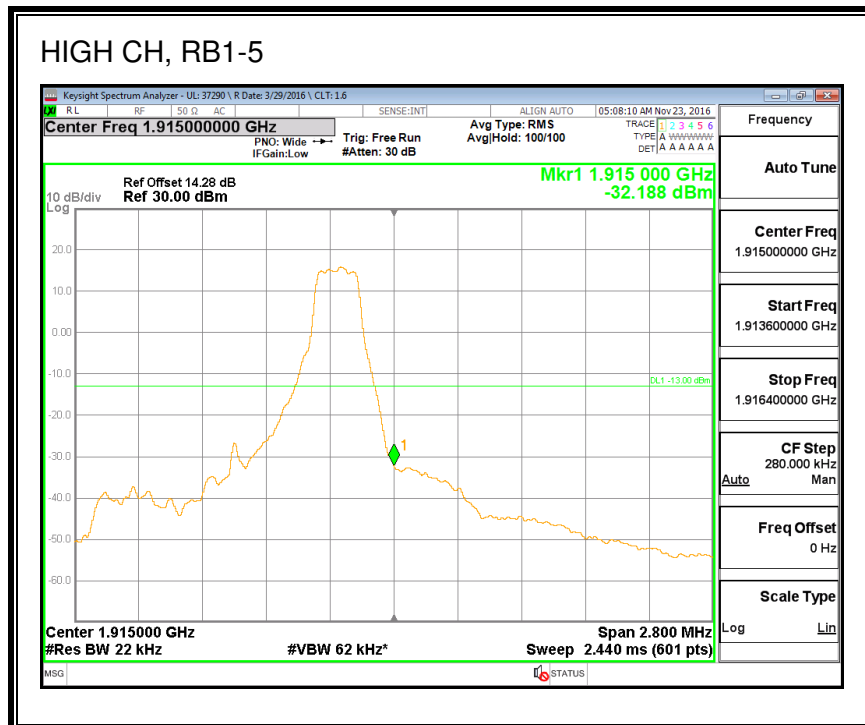

8.2.8. LTE BAND 25 BANDEDGE

QPSK, (1.4 MHz BAND WIDTH)

16QAM, (1.4 MHz BAND WIDTH)

QPSK, (3.0 MHz BAND WIDTH)

16QAM, (3.0 MHz BAND WIDTH)

QPSK, (5.0 MHz BAND WIDTH)

16QAM, (5.0 MHz BAND WIDTH)

QPSK, (10.0 MHz BAND WIDTH)

16QAM, (10.0 MHz BAND WIDTH)

QPSK, (15.0 MHz BAND WIDTH)

16QAM, (15.0 MHz BAND WIDTH)

QPSK, (20.0 MHz BAND WIDTH)

16QAM, (20.0 MHz BAND WIDTH)

8.2.9. LTE BAND 26 EMISSION MASK

QPSK, (1.4 MHz BAND WIDTH)

16QAM, (1.4 MHz BAND WIDTH)

QPSK, (3.0 MHz BAND WIDTH)

16QAM, (3.0 MHz BAND WIDTH)

QPSK, (5.0 MHz BAND WIDTH)

16QAM, (5.0 MHz BAND WIDTH)

QPSK, (10.0 MHz BAND WIDTH)

16QAM, (10.0 MHz BAND WIDTH)

8.2.10. LTE BAND 27 EMISSION MASK

QPSK, (1.4 MHz BAND WIDTH)

16QAM, (1.4 MHz BAND WIDTH)

QPSK, (3.0 MHz BAND WIDTH)

16QAM, (3.0 MHz BAND WIDTH)

QPSK, (5.0 MHz BAND WIDTH)

16QAM, (5.0 MHz BAND WIDTH)

QPSK, (10.0 MHz BAND WIDTH)

16QAM, (10.0 MHz BAND WIDTH)

8.2.11. LTE BAND 30 ADJACENT CHANNEL POWER