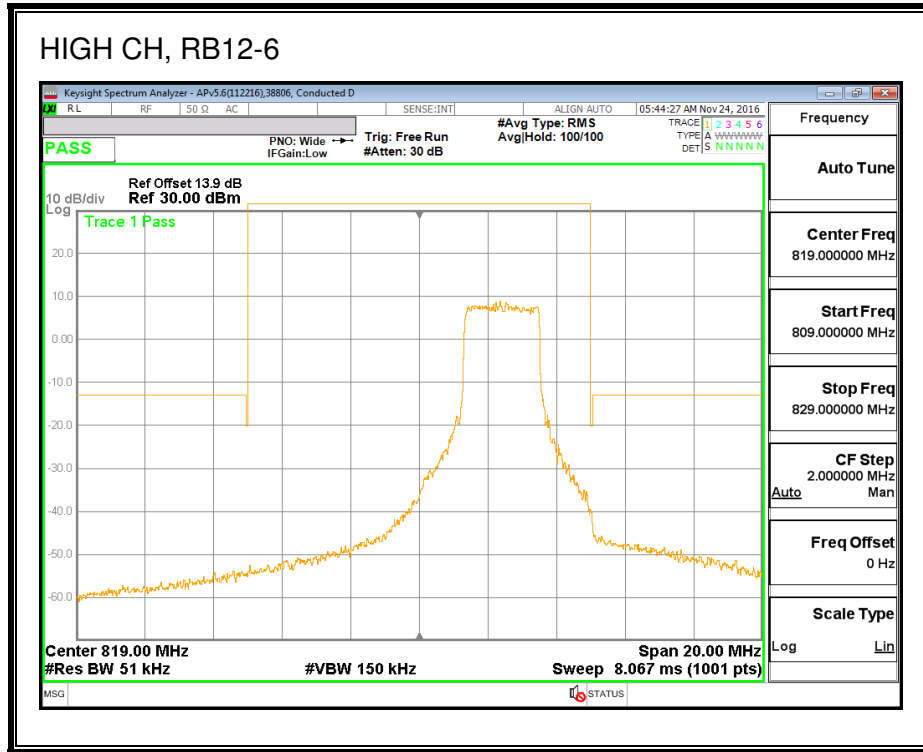

QPSK, (3.0 MHz BAND WIDTH)

16QAM, (3.0 MHz BAND WIDTH)

QPSK, (5.0 MHz BAND WIDTH)

16QAM, (5.0 MHz BAND WIDTH)

QPSK, (10.0 MHz BAND WIDTH)

16QAM, (10.0 MHz BAND WIDTH)

8.2.10. LTE BAND 27 EMISSION MASK

QPSK, (1.4 MHz BAND WIDTH)

16QAM, (1.4 MHz BAND WIDTH)

QPSK, (3.0 MHz BAND WIDTH)

16QAM, (3.0 MHz BAND WIDTH)

QPSK, (5.0 MHz BAND WIDTH)

16QAM, (5.0 MHz BAND WIDTH)

QPSK, (10.0 MHz BAND WIDTH)

16QAM, (10.0 MHz BAND WIDTH)

8.2.11. LTE BAND 30 ADJACENT CHANNEL POWER