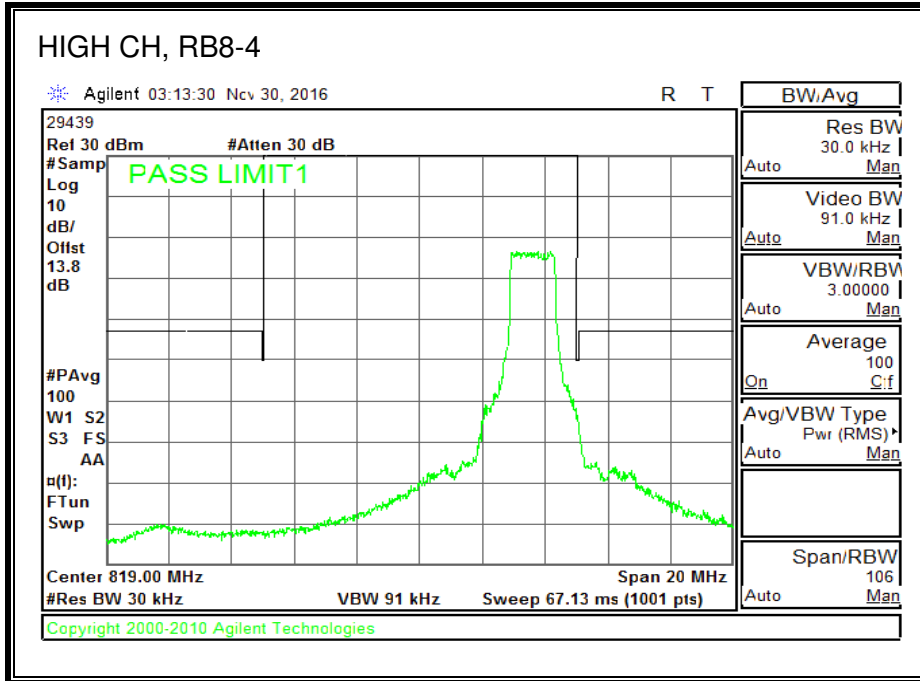

QPSK, (3.0 MHz BAND WIDTH)

16QAM, (3.0 MHz BAND WIDTH)

QPSK, (5.0 MHz BAND WIDTH)

16QAM, (5.0 MHz BAND WIDTH)

QPSK, (10.0 MHz BAND WIDTH)

16QAM, (10.0 MHz BAND WIDTH)

8.2.10. LTE BAND 27 EMISSION MASK

QPSK, (1.4 MHz BAND WIDTH)

16QAM, (1.4 MHz BAND WIDTH)

QPSK, (3.0 MHz BAND WIDTH)

16QAM, (3.0 MHz BAND WIDTH)

QPSK, (5.0 MHz BAND WIDTH)

16QAM, (5.0 MHz BAND WIDTH)

QPSK, (10.0 MHz BAND WIDTH)

16QAM, (10.0 MHz BAND WIDTH)

8.2.11. LTE BAND 30 ADJACENT CHANNEL POWER

QPSK, (5.0 MHz BAND WIDTH)

16QAM, (5.0 MHz BAND WIDTH)

QPSK, (10.0 MHz BAND WIDTH)

16QAM, (10.0 MHz BAND WIDTH)

8.2.13. LTE BAND 41 ADJACENT CHANNEL POWER

QPSK, (5.0 MHz BAND WIDTH)

16QAM, (5.0 MHz BAND WIDTH)