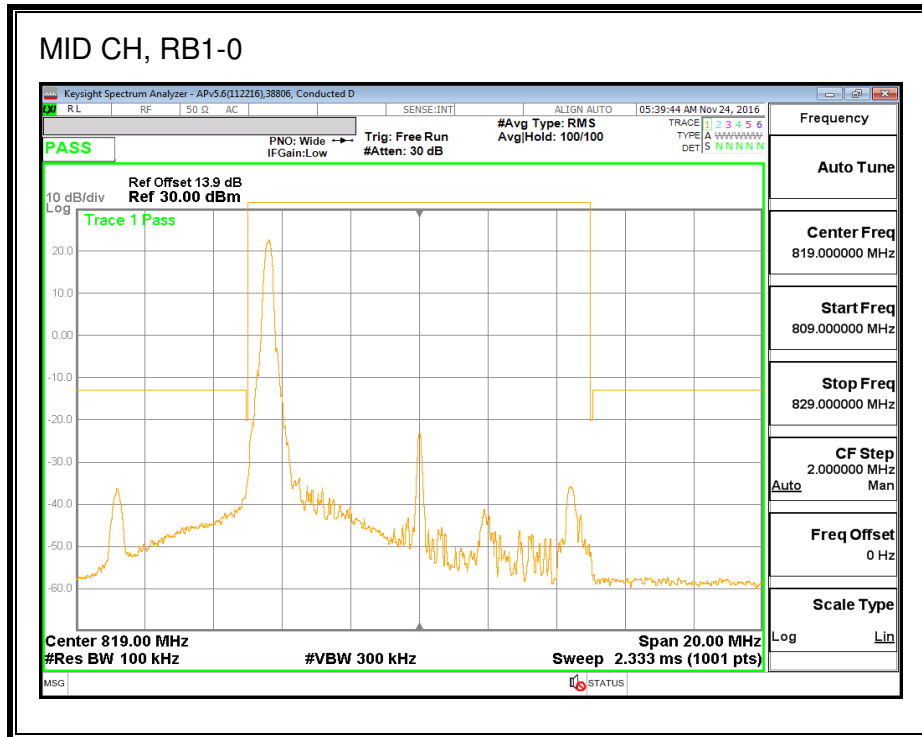

QPSK, (3.0 MHz BAND WIDTH)

16QAM, (3.0 MHz BAND WIDTH)

QPSK, (5.0 MHz BAND WIDTH)

16QAM, (5.0 MHz BAND WIDTH)

QPSK, (10.0 MHz BAND WIDTH)

16QAM, (10.0 MHz BAND WIDTH)

8.2.10. LTE BAND 27 EMISSION MASK

QPSK, (1.4 MHz BAND WIDTH)

16QAM, (1.4 MHz BAND WIDTH)

QPSK, (3.0 MHz BAND WIDTH)

16QAM, (3.0 MHz BAND WIDTH)

QPSK, (5.0 MHz BAND WIDTH)

16QAM, (5.0 MHz BAND WIDTH)

QPSK, (10.0 MHz BAND WIDTH)

16QAM, (10.0 MHz BAND WIDTH)

8.2.11. LTE BAND 30 ADJACENT CHANNEL POWER