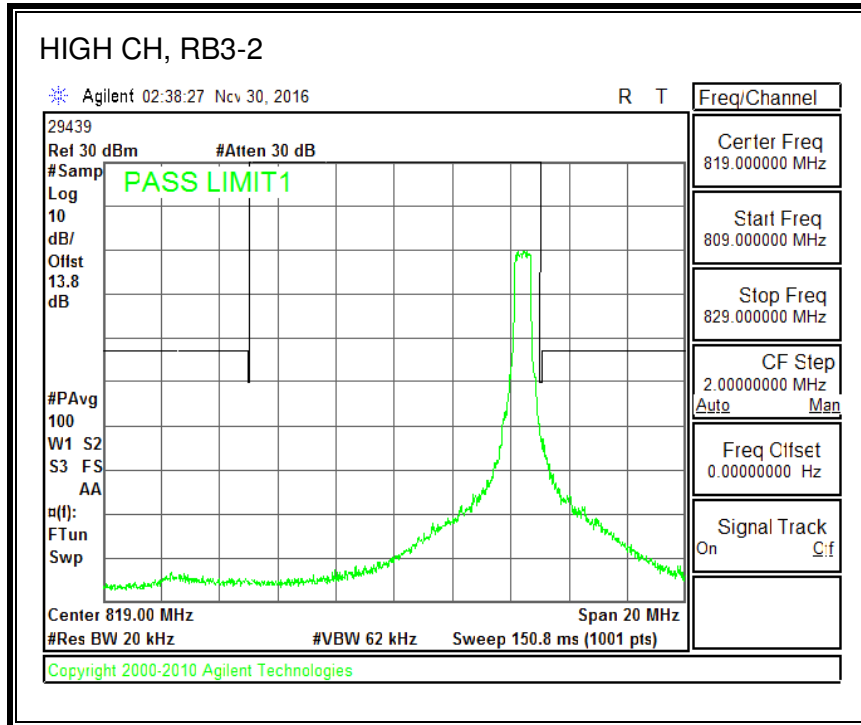

QPSK, (3.0 MHz BAND WIDTH)

16QAM, (3.0 MHz BAND WIDTH)

QPSK, (5.0 MHz BAND WIDTH)

16QAM, (5.0 MHz BAND WIDTH)

QPSK, (10.0 MHz BAND WIDTH)

16QAM, (10.0 MHz BAND WIDTH)

8.2.10. LTE BAND 27 EMISSION MASK

QPSK, (1.4 MHz BAND WIDTH)

16QAM, (1.4 MHz BAND WIDTH)

QPSK, (3.0 MHz BAND WIDTH)

16QAM, (3.0 MHz BAND WIDTH)

QPSK, (5.0 MHz BAND WIDTH)

16QAM, (5.0 MHz BAND WIDTH)

QPSK, (10.0 MHz BAND WIDTH)

16QAM, (10.0 MHz BAND WIDTH)

8.2.11. LTE BAND 30 ADJACENT CHANNEL POWER