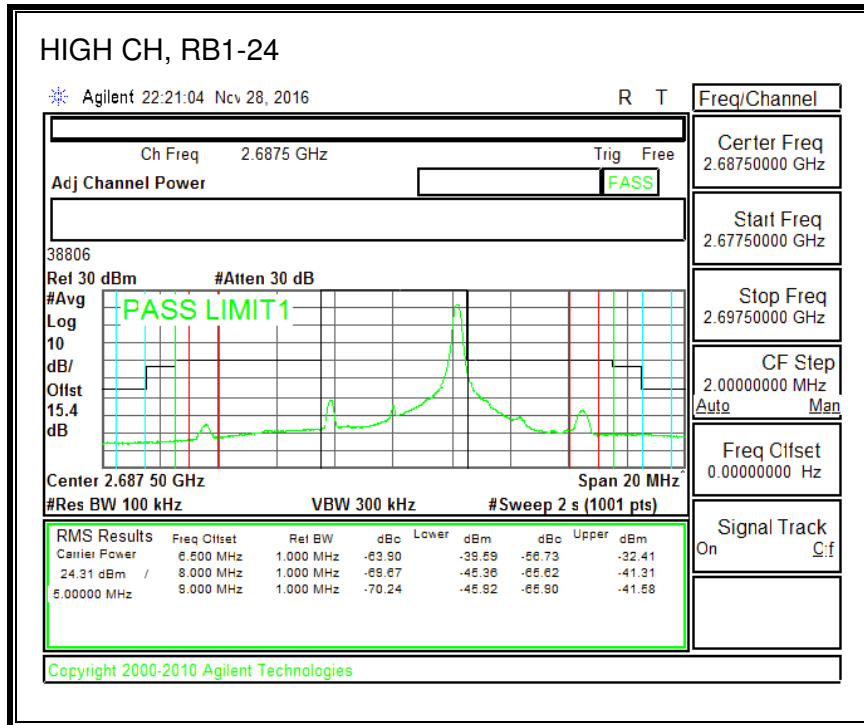

16QAM, (1.4 MHz BAND WIDTH)

QPSK, (3.0 MHz BAND WIDTH)

16QAM, (3.0 MHz BAND WIDTH)

QPSK, (5.0 MHz BAND WIDTH)

16QAM, (5.0 MHz BAND WIDTH)

QPSK, (10.0 MHz BAND WIDTH)

16QAM, (10.0 MHz BAND WIDTH)

8.2.11. LTE BAND 30 ADJACENT CHANNEL POWER

QPSK, (5.0 MHz BAND WIDTH)

16QAM, (5.0 MHz BAND WIDTH)

QPSK, (10.0 MHz BAND WIDTH)

16QAM, (10.0 MHz BAND WIDTH)

8.2.13. LTE BAND 41 ADJACENT CHANNEL POWER

QPSK, (5.0 MHz BAND WIDTH)

16QAM, (5.0 MHz BAND WIDTH)