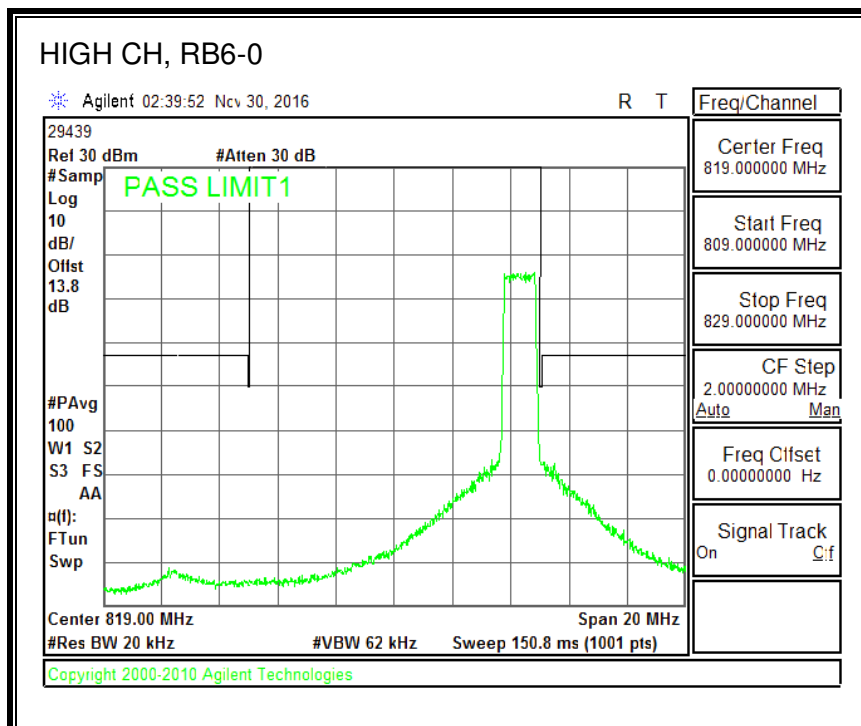

QPSK, (3.0 MHz BAND WIDTH)

16QAM, (3.0 MHz BAND WIDTH)

QPSK, (5.0 MHz BAND WIDTH)

16QAM, (5.0 MHz BAND WIDTH)

QPSK, (10.0 MHz BAND WIDTH)

16QAM, (10.0 MHz BAND WIDTH)

8.2.10. LTE BAND 27 EMISSION MASK

QPSK, (1.4 MHz BAND WIDTH)

16QAM, (1.4 MHz BAND WIDTH)

QPSK, (3.0 MHz BAND WIDTH)

16QAM, (3.0 MHz BAND WIDTH)

QPSK, (5.0 MHz BAND WIDTH)

16QAM, (5.0 MHz BAND WIDTH)

QPSK, (10.0 MHz BAND WIDTH)

16QAM, (10.0 MHz BAND WIDTH)

8.2.11. LTE BAND 30 ADJACENT CHANNEL POWER

QPSK, (5.0 MHz BAND WIDTH)

16QAM, (5.0 MHz BAND WIDTH)

QPSK, (10.0 MHz BAND WIDTH)

16QAM, (10.0 MHz BAND WIDTH)

8.2.13. LTE BAND 41 ADJACENT CHANNEL POWER

QPSK, (5.0 MHz BAND WIDTH)

16QAM, (5.0 MHz BAND WIDTH)