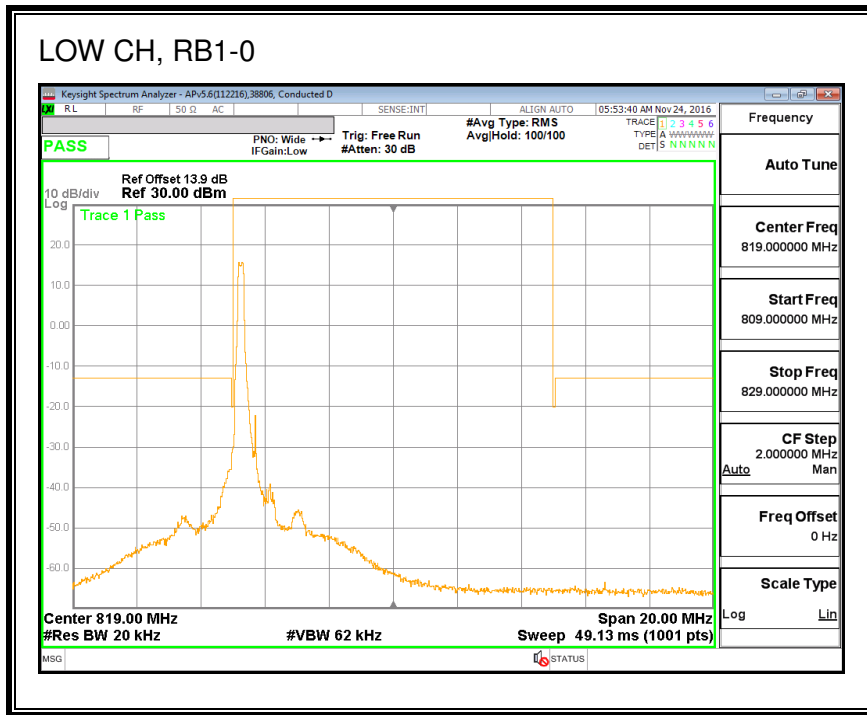

8.2.8. LTE BAND 25 BANDEDGE

QPSK, (1.4 MHz BAND WIDTH)

16QAM, (1.4 MHz BAND WIDTH)

QPSK, (3.0 MHz BAND WIDTH)

16QAM, (3.0 MHz BAND WIDTH)

QPSK, (5.0 MHz BAND WIDTH)

16QAM, (5.0 MHz BAND WIDTH)

QPSK, (10.0 MHz BAND WIDTH)

16QAM, (10.0 MHz BAND WIDTH)

QPSK, (15.0 MHz BAND WIDTH)

16QAM, (15.0 MHz BAND WIDTH)

QPSK, (20.0 MHz BAND WIDTH)

16QAM, (20.0 MHz BAND WIDTH)

8.2.9. LTE BAND 26 EMISSION MASK

QPSK, (1.4 MHz BAND WIDTH)

16QAM, (1.4 MHz BAND WIDTH)

QPSK, (3.0 MHz BAND WIDTH)

16QAM, (3.0 MHz BAND WIDTH)

QPSK, (5.0 MHz BAND WIDTH)

16QAM, (5.0 MHz BAND WIDTH)

QPSK, (10.0 MHz BAND WIDTH)

16QAM, (10.0 MHz BAND WIDTH)

8.2.10. LTE BAND 27 EMISSION MASK

QPSK, (1.4 MHz BAND WIDTH)

16QAM, (1.4 MHz BAND WIDTH)

QPSK, (3.0 MHz BAND WIDTH)

16QAM, (3.0 MHz BAND WIDTH)

QPSK, (5.0 MHz BAND WIDTH)

16QAM, (5.0 MHz BAND WIDTH)

QPSK, (10.0 MHz BAND WIDTH)

16QAM, (10.0 MHz BAND WIDTH)

8.2.11. LTE BAND 30 ADJACENT CHANNEL POWER