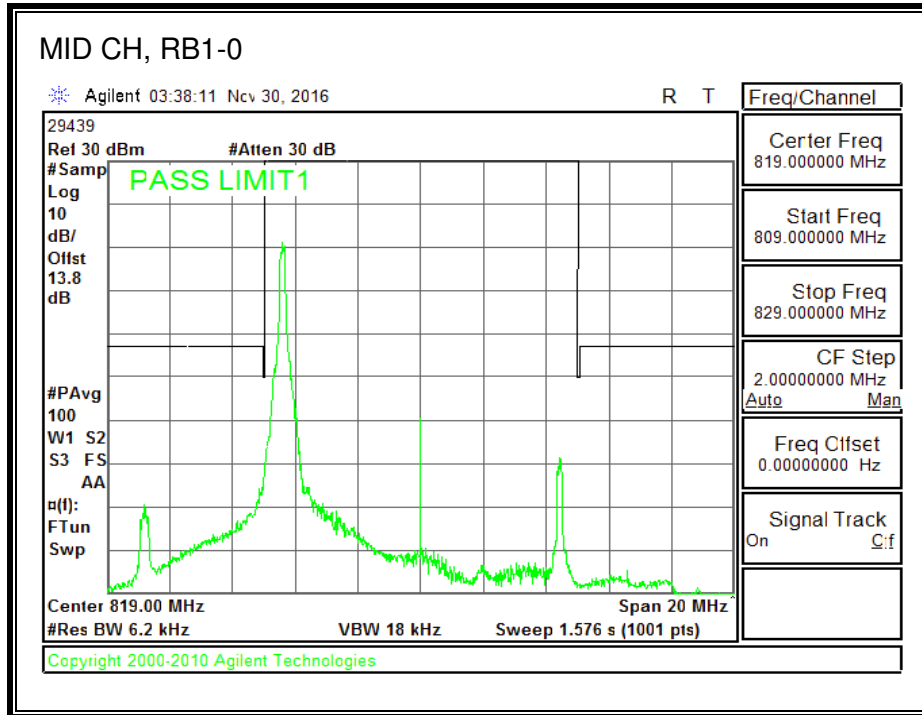

QPSK, (3.0 MHz BAND WIDTH)

16QAM, (3.0 MHz BAND WIDTH)

QPSK, (5.0 MHz BAND WIDTH)

16QAM, (5.0 MHz BAND WIDTH)

QPSK, (10.0 MHz BAND WIDTH)

16QAM, (10.0 MHz BAND WIDTH)

8.2.10. LTE BAND 27 EMISSION MASK

QPSK, (1.4 MHz BAND WIDTH)

16QAM, (1.4 MHz BAND WIDTH)

QPSK, (3.0 MHz BAND WIDTH)

16QAM, (3.0 MHz BAND WIDTH)

QPSK, (5.0 MHz BAND WIDTH)

16QAM, (5.0 MHz BAND WIDTH)

QPSK, (10.0 MHz BAND WIDTH)

16QAM, (10.0 MHz BAND WIDTH)

8.2.11. LTE BAND 30 ADJACENT CHANNEL POWER

QPSK, (5.0 MHz BAND WIDTH)

16QAM, (5.0 MHz BAND WIDTH)

QPSK, (10.0 MHz BAND WIDTH)

16QAM, (10.0 MHz BAND WIDTH)

8.2.13. LTE BAND 41 ADJACENT CHANNEL POWER

QPSK, (5.0 MHz BAND WIDTH)

16QAM, (5.0 MHz BAND WIDTH)