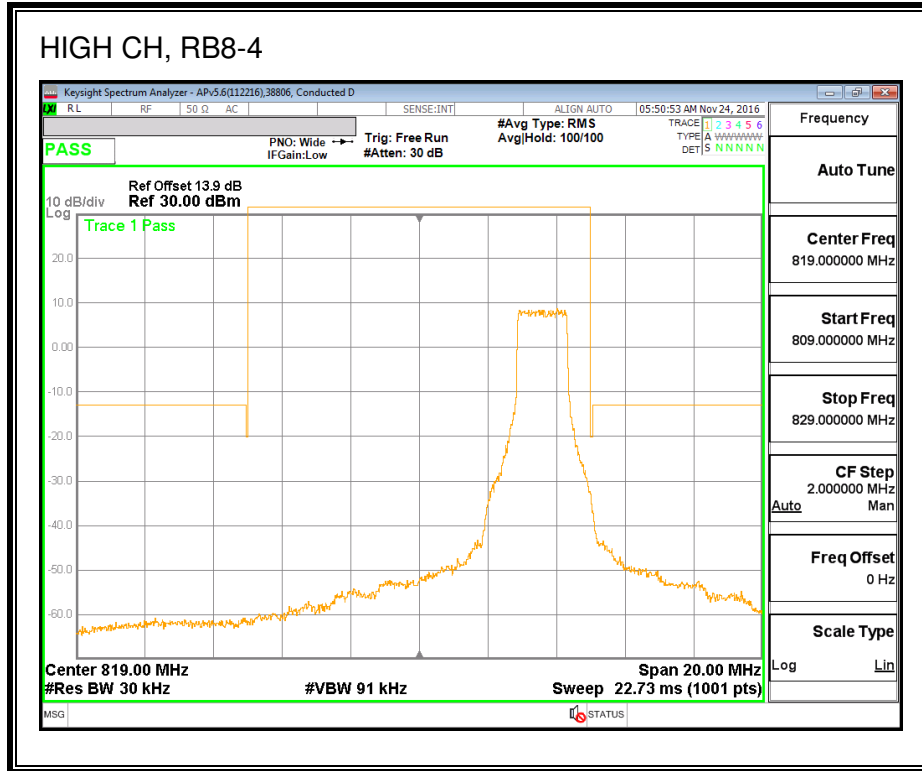

8.2.8. LTE BAND 25 BANDEDGE

QPSK, (1.4 MHz BAND WIDTH)

16QAM, (1.4 MHz BAND WIDTH)

QPSK, (3.0 MHz BAND WIDTH)

16QAM, (3.0 MHz BAND WIDTH)

QPSK, (5.0 MHz BAND WIDTH)

16QAM, (5.0 MHz BAND WIDTH)

QPSK, (10.0 MHz BAND WIDTH)

16QAM, (10.0 MHz BAND WIDTH)

QPSK, (15.0 MHz BAND WIDTH)

16QAM, (15.0 MHz BAND WIDTH)

QPSK, (20.0 MHz BAND WIDTH)

16QAM, (20.0 MHz BAND WIDTH)

8.2.9. LTE BAND 26 EMISSION MASK

QPSK, (1.4 MHz BAND WIDTH)

16QAM, (1.4 MHz BAND WIDTH)

QPSK, (3.0 MHz BAND WIDTH)

16QAM, (3.0 MHz BAND WIDTH)

QPSK, (5.0 MHz BAND WIDTH)

16QAM, (5.0 MHz BAND WIDTH)

QPSK, (10.0 MHz BAND WIDTH)

16QAM, (10.0 MHz BAND WIDTH)

8.2.10. LTE BAND 27 EMISSION MASK

QPSK, (1.4 MHz BAND WIDTH)

16QAM, (1.4 MHz BAND WIDTH)

QPSK, (3.0 MHz BAND WIDTH)

16QAM, (3.0 MHz BAND WIDTH)

QPSK, (5.0 MHz BAND WIDTH)

16QAM, (5.0 MHz BAND WIDTH)

QPSK, (10.0 MHz BAND WIDTH)

16QAM, (10.0 MHz BAND WIDTH)

8.2.11. LTE BAND 30 ADJACENT CHANNEL POWER