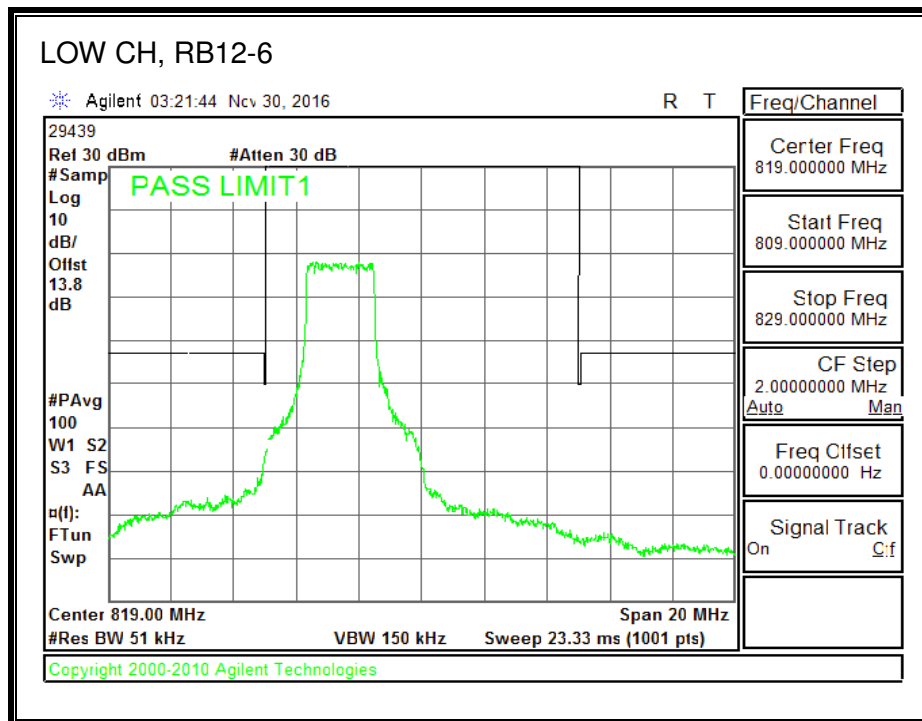

16QAM, (1.4 MHz BAND WIDTH)

QPSK, (3.0 MHz BAND WIDTH)

16QAM, (3.0 MHz BAND WIDTH)

QPSK, (5.0 MHz BAND WIDTH)

16QAM, (5.0 MHz BAND WIDTH)

QPSK, (10.0 MHz BAND WIDTH)

16QAM, (10.0 MHz BAND WIDTH)

8.2.11. LTE BAND 30 ADJACENT CHANNEL POWER

QPSK, (5.0 MHz BAND WIDTH)

16QAM, (5.0 MHz BAND WIDTH)

QPSK, (10.0 MHz BAND WIDTH)

16QAM, (10.0 MHz BAND WIDTH)

8.2.13. LTE BAND 41 ADJACENT CHANNEL POWER

QPSK, (5.0 MHz BAND WIDTH)

16QAM, (5.0 MHz BAND WIDTH)