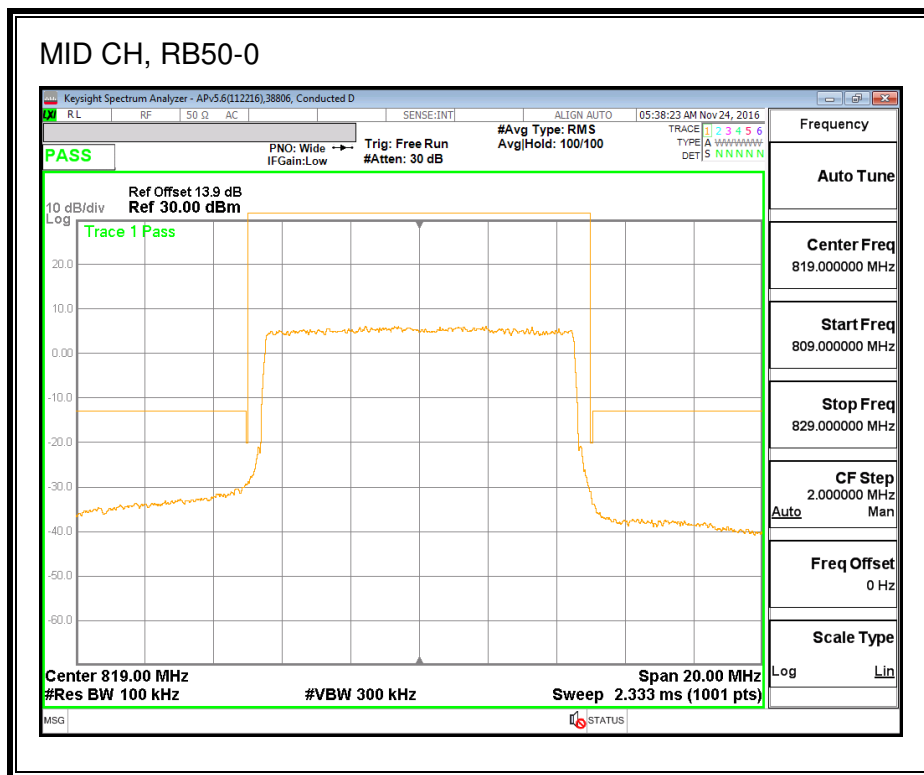

QPSK, (3.0 MHz BAND WIDTH)

16QAM, (3.0 MHz BAND WIDTH)

QPSK, (5.0 MHz BAND WIDTH)

16QAM, (5.0 MHz BAND WIDTH)

QPSK, (10.0 MHz BAND WIDTH)

16QAM, (10.0 MHz BAND WIDTH)

8.2.10. LTE BAND 27 EMISSION MASK

QPSK, (1.4 MHz BAND WIDTH)

16QAM, (1.4 MHz BAND WIDTH)

QPSK, (3.0 MHz BAND WIDTH)

16QAM, (3.0 MHz BAND WIDTH)

QPSK, (5.0 MHz BAND WIDTH)

16QAM, (5.0 MHz BAND WIDTH)

QPSK, (10.0 MHz BAND WIDTH)

16QAM, (10.0 MHz BAND WIDTH)

8.2.11. LTE BAND 30 ADJACENT CHANNEL POWER