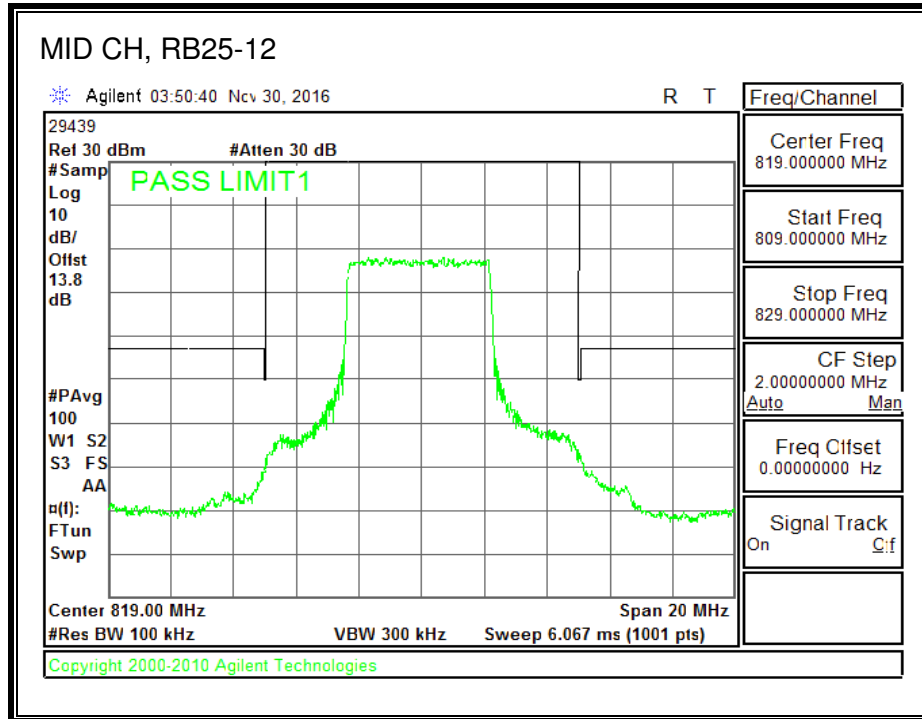

QPSK, (3.0 MHz BAND WIDTH)

16QAM, (3.0 MHz BAND WIDTH)

QPSK, (5.0 MHz BAND WIDTH)

16QAM, (5.0 MHz BAND WIDTH)

QPSK, (10.0 MHz BAND WIDTH)

16QAM, (10.0 MHz BAND WIDTH)

8.2.10. LTE BAND 27 EMISSION MASK

QPSK, (1.4 MHz BAND WIDTH)

16QAM, (1.4 MHz BAND WIDTH)

QPSK, (3.0 MHz BAND WIDTH)

16QAM, (3.0 MHz BAND WIDTH)

QPSK, (5.0 MHz BAND WIDTH)

16QAM, (5.0 MHz BAND WIDTH)

QPSK, (10.0 MHz BAND WIDTH)

16QAM, (10.0 MHz BAND WIDTH)

8.2.11. LTE BAND 30 ADJACENT CHANNEL POWER

QPSK, (5.0 MHz BAND WIDTH)

16QAM, (5.0 MHz BAND WIDTH)

QPSK, (10.0 MHz BAND WIDTH)

16QAM, (10.0 MHz BAND WIDTH)

8.2.13. LTE BAND 41 ADJACENT CHANNEL POWER

QPSK, (5.0 MHz BAND WIDTH)

16QAM, (5.0 MHz BAND WIDTH)