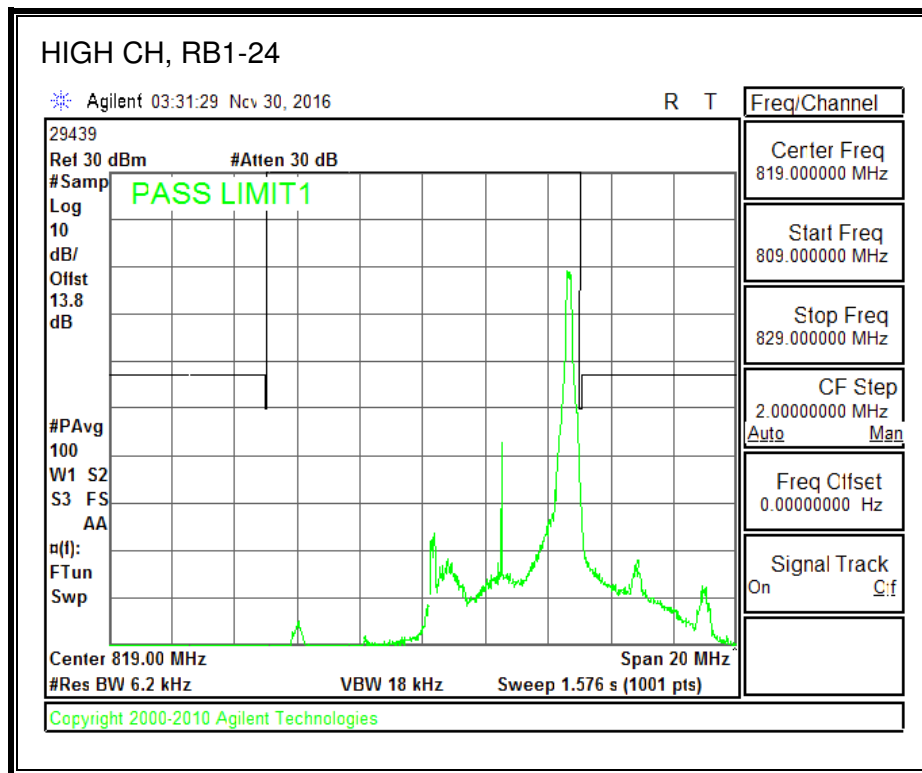

QPSK, (3.0 MHz BAND WIDTH)

16QAM, (3.0 MHz BAND WIDTH)

QPSK, (5.0 MHz BAND WIDTH)

16QAM, (5.0 MHz BAND WIDTH)

QPSK, (10.0 MHz BAND WIDTH)

16QAM, (10.0 MHz BAND WIDTH)

8.2.10. LTE BAND 27 EMISSION MASK

QPSK, (1.4 MHz BAND WIDTH)

16QAM, (1.4 MHz BAND WIDTH)

QPSK, (3.0 MHz BAND WIDTH)

16QAM, (3.0 MHz BAND WIDTH)

QPSK, (5.0 MHz BAND WIDTH)

16QAM, (5.0 MHz BAND WIDTH)

QPSK, (10.0 MHz BAND WIDTH)

16QAM, (10.0 MHz BAND WIDTH)

8.2.11. LTE BAND 30 ADJACENT CHANNEL POWER

QPSK, (5.0 MHz BAND WIDTH)

16QAM, (5.0 MHz BAND WIDTH)

QPSK, (10.0 MHz BAND WIDTH)

16QAM, (10.0 MHz BAND WIDTH)

8.2.13. LTE BAND 41 ADJACENT CHANNEL POWER

QPSK, (5.0 MHz BAND WIDTH)

16QAM, (5.0 MHz BAND WIDTH)