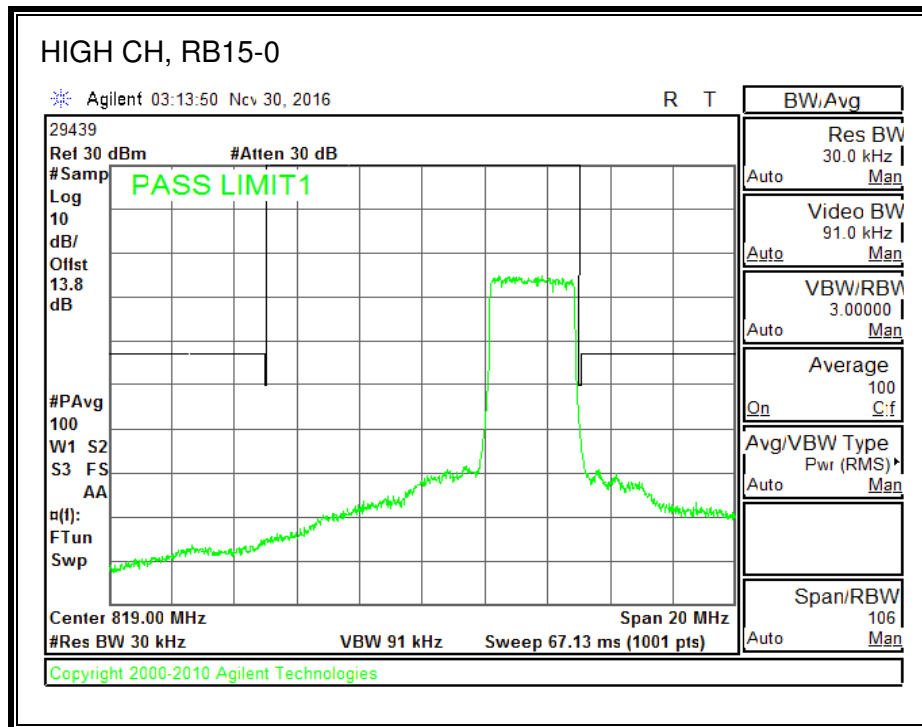

16QAM, (1.4 MHz BAND WIDTH)

QPSK, (3.0 MHz BAND WIDTH)

16QAM, (3.0 MHz BAND WIDTH)

QPSK, (5.0 MHz BAND WIDTH)

16QAM, (5.0 MHz BAND WIDTH)

QPSK, (10.0 MHz BAND WIDTH)

16QAM, (10.0 MHz BAND WIDTH)

8.2.11. LTE BAND 30 ADJACENT CHANNEL POWER

QPSK, (5.0 MHz BAND WIDTH)

16QAM, (5.0 MHz BAND WIDTH)

QPSK, (10.0 MHz BAND WIDTH)

16QAM, (10.0 MHz BAND WIDTH)

8.2.13. LTE BAND 41 ADJACENT CHANNEL POWER

QPSK, (5.0 MHz BAND WIDTH)

16QAM, (5.0 MHz BAND WIDTH)