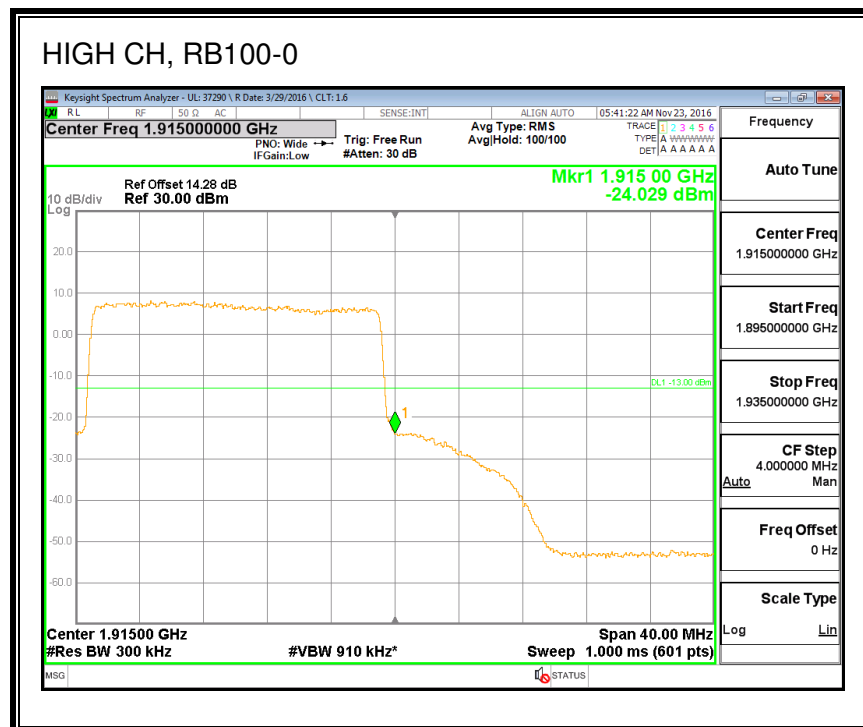

8.2.8. LTE BAND 25 BANDEDGE

QPSK, (1.4 MHz BAND WIDTH)

16QAM, (1.4 MHz BAND WIDTH)

QPSK, (3.0 MHz BAND WIDTH)

16QAM, (3.0 MHz BAND WIDTH)

QPSK, (5.0 MHz BAND WIDTH)

16QAM, (5.0 MHz BAND WIDTH)

QPSK, (10.0 MHz BAND WIDTH)

16QAM, (10.0 MHz BAND WIDTH)

QPSK, (15.0 MHz BAND WIDTH)

16QAM, (15.0 MHz BAND WIDTH)

QPSK, (20.0 MHz BAND WIDTH)

16QAM, (20.0 MHz BAND WIDTH)

8.2.9. LTE BAND 26 EMISSION MASK

QPSK, (1.4 MHz BAND WIDTH)

16QAM, (1.4 MHz BAND WIDTH)

QPSK, (3.0 MHz BAND WIDTH)

16QAM, (3.0 MHz BAND WIDTH)

QPSK, (5.0 MHz BAND WIDTH)

16QAM, (5.0 MHz BAND WIDTH)

QPSK, (10.0 MHz BAND WIDTH)

16QAM, (10.0 MHz BAND WIDTH)

8.2.10. LTE BAND 27 EMISSION MASK

QPSK, (1.4 MHz BAND WIDTH)

16QAM, (1.4 MHz BAND WIDTH)

QPSK, (3.0 MHz BAND WIDTH)

16QAM, (3.0 MHz BAND WIDTH)

QPSK, (5.0 MHz BAND WIDTH)

16QAM, (5.0 MHz BAND WIDTH)

QPSK, (10.0 MHz BAND WIDTH)

16QAM, (10.0 MHz BAND WIDTH)

8.2.11. LTE BAND 30 ADJACENT CHANNEL POWER