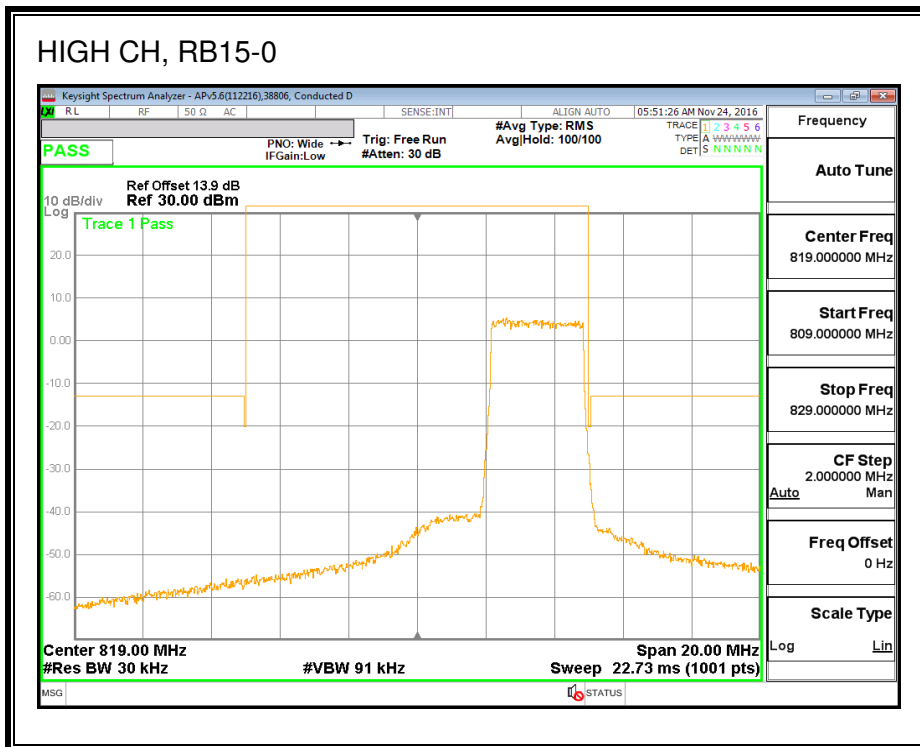

QPSK, (3.0 MHz BAND WIDTH)

16QAM, (3.0 MHz BAND WIDTH)

QPSK, (5.0 MHz BAND WIDTH)

16QAM, (5.0 MHz BAND WIDTH)

QPSK, (10.0 MHz BAND WIDTH)

16QAM, (10.0 MHz BAND WIDTH)

8.2.10. LTE BAND 27 EMISSION MASK

QPSK, (1.4 MHz BAND WIDTH)

16QAM, (1.4 MHz BAND WIDTH)

QPSK, (3.0 MHz BAND WIDTH)

16QAM, (3.0 MHz BAND WIDTH)

QPSK, (5.0 MHz BAND WIDTH)

16QAM, (5.0 MHz BAND WIDTH)

QPSK, (10.0 MHz BAND WIDTH)

16QAM, (10.0 MHz BAND WIDTH)

8.2.11. LTE BAND 30 ADJACENT CHANNEL POWER