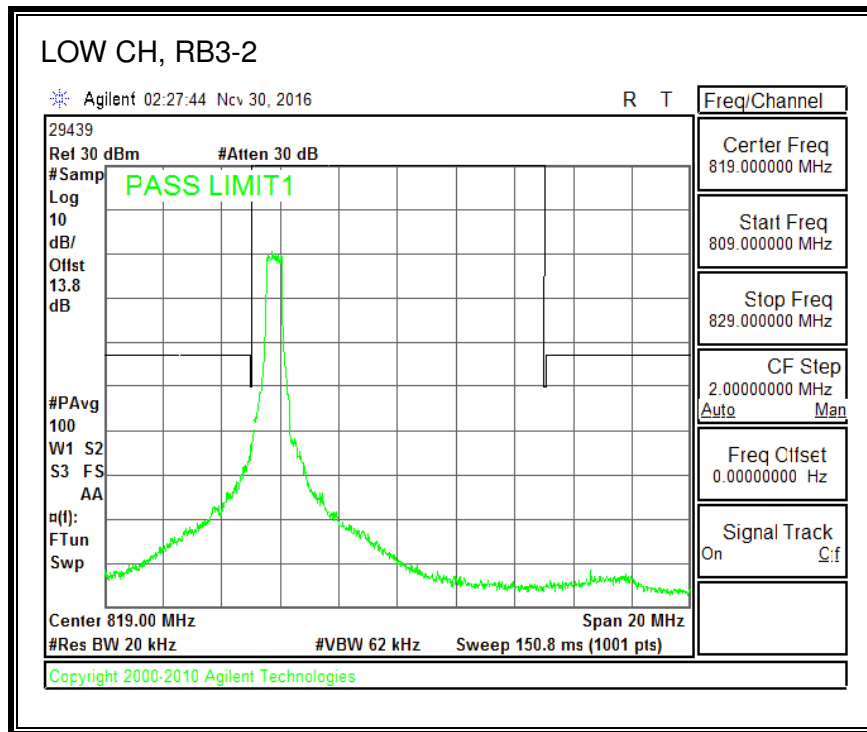

QPSK, (3.0 MHz BAND WIDTH)

16QAM, (3.0 MHz BAND WIDTH)

QPSK, (5.0 MHz BAND WIDTH)

16QAM, (5.0 MHz BAND WIDTH)

QPSK, (10.0 MHz BAND WIDTH)

16QAM, (10.0 MHz BAND WIDTH)

8.2.10. LTE BAND 27 EMISSION MASK

QPSK, (1.4 MHz BAND WIDTH)

16QAM, (1.4 MHz BAND WIDTH)

QPSK, (3.0 MHz BAND WIDTH)

16QAM, (3.0 MHz BAND WIDTH)

QPSK, (5.0 MHz BAND WIDTH)

16QAM, (5.0 MHz BAND WIDTH)

QPSK, (10.0 MHz BAND WIDTH)

16QAM, (10.0 MHz BAND WIDTH)

8.2.11. LTE BAND 30 ADJACENT CHANNEL POWER