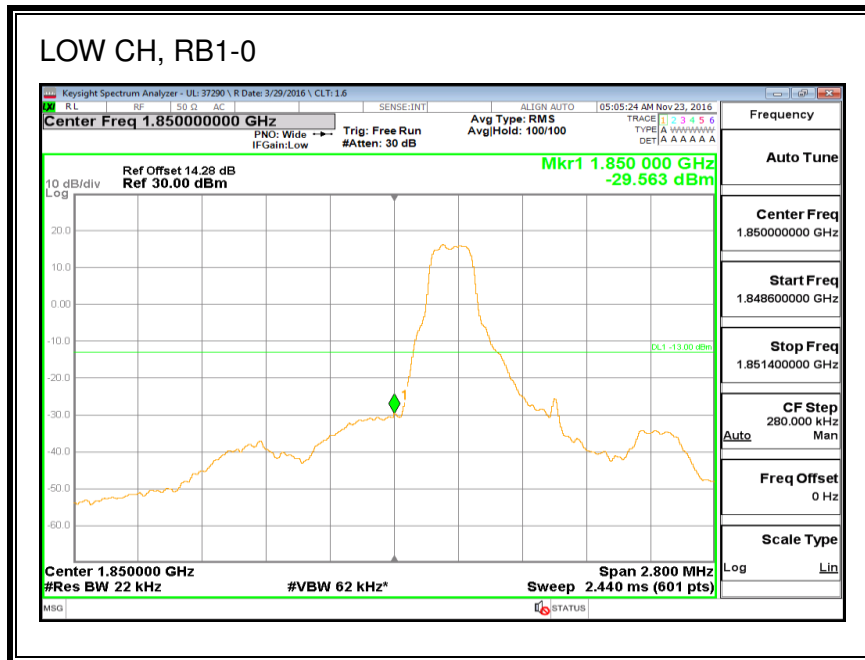

8.2.8. LTE BAND 25 BANDEDGE

QPSK, (1.4 MHz BAND WIDTH)

16QAM, (1.4 MHz BAND WIDTH)

QPSK, (3.0 MHz BAND WIDTH)

16QAM, (3.0 MHz BAND WIDTH)

QPSK, (5.0 MHz BAND WIDTH)

16QAM, (5.0 MHz BAND WIDTH)

QPSK, (10.0 MHz BAND WIDTH)

16QAM, (10.0 MHz BAND WIDTH)

QPSK, (15.0 MHz BAND WIDTH)

16QAM, (15.0 MHz BAND WIDTH)

QPSK, (20.0 MHz BAND WIDTH)

16QAM, (20.0 MHz BAND WIDTH)

8.2.9. LTE BAND 26 EMISSION MASK

QPSK, (1.4 MHz BAND WIDTH)

16QAM, (1.4 MHz BAND WIDTH)

QPSK, (3.0 MHz BAND WIDTH)

16QAM, (3.0 MHz BAND WIDTH)

QPSK, (5.0 MHz BAND WIDTH)

16QAM, (5.0 MHz BAND WIDTH)

QPSK, (10.0 MHz BAND WIDTH)

16QAM, (10.0 MHz BAND WIDTH)

8.2.10. LTE BAND 27 EMISSION MASK

QPSK, (1.4 MHz BAND WIDTH)

16QAM, (1.4 MHz BAND WIDTH)

QPSK, (3.0 MHz BAND WIDTH)

16QAM, (3.0 MHz BAND WIDTH)

QPSK, (5.0 MHz BAND WIDTH)

16QAM, (5.0 MHz BAND WIDTH)

QPSK, (10.0 MHz BAND WIDTH)

16QAM, (10.0 MHz BAND WIDTH)

8.2.11. LTE BAND 30 ADJACENT CHANNEL POWER