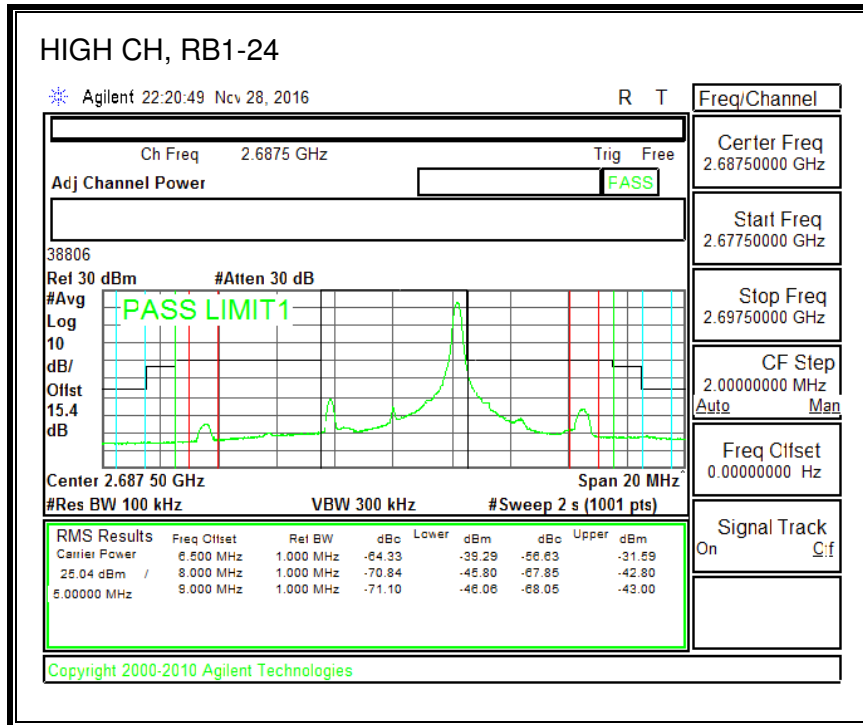

16QAM, (1.4 MHz BAND WIDTH)

QPSK, (3.0 MHz BAND WIDTH)

16QAM, (3.0 MHz BAND WIDTH)

QPSK, (5.0 MHz BAND WIDTH)

16QAM, (5.0 MHz BAND WIDTH)

QPSK, (10.0 MHz BAND WIDTH)

16QAM, (10.0 MHz BAND WIDTH)

8.2.11. LTE BAND 30 ADJACENT CHANNEL POWER

QPSK, (5.0 MHz BAND WIDTH)

16QAM, (5.0 MHz BAND WIDTH)

QPSK, (10.0 MHz BAND WIDTH)

16QAM, (10.0 MHz BAND WIDTH)

8.2.13. LTE BAND 41 ADJACENT CHANNEL POWER

QPSK, (5.0 MHz BAND WIDTH)

16QAM, (5.0 MHz BAND WIDTH)