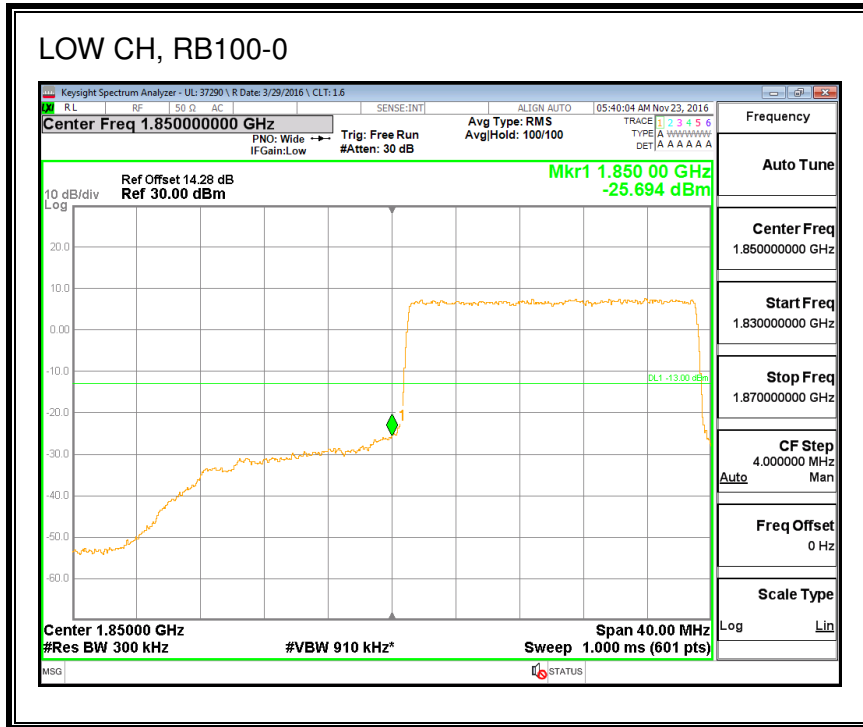

8.2.8. LTE BAND 25 BANDEDGE

QPSK, (1.4 MHz BAND WIDTH)

16QAM, (1.4 MHz BAND WIDTH)

QPSK, (3.0 MHz BAND WIDTH)

16QAM, (3.0 MHz BAND WIDTH)

QPSK, (5.0 MHz BAND WIDTH)

16QAM, (5.0 MHz BAND WIDTH)

QPSK, (10.0 MHz BAND WIDTH)

16QAM, (10.0 MHz BAND WIDTH)

QPSK, (15.0 MHz BAND WIDTH)

16QAM, (15.0 MHz BAND WIDTH)

QPSK, (20.0 MHz BAND WIDTH)

16QAM, (20.0 MHz BAND WIDTH)

8.2.9. LTE BAND 26 EMISSION MASK

QPSK, (1.4 MHz BAND WIDTH)

16QAM, (1.4 MHz BAND WIDTH)

QPSK, (3.0 MHz BAND WIDTH)

16QAM, (3.0 MHz BAND WIDTH)

QPSK, (5.0 MHz BAND WIDTH)

16QAM, (5.0 MHz BAND WIDTH)

QPSK, (10.0 MHz BAND WIDTH)

16QAM, (10.0 MHz BAND WIDTH)

8.2.10. LTE BAND 27 EMISSION MASK

QPSK, (1.4 MHz BAND WIDTH)

16QAM, (1.4 MHz BAND WIDTH)

QPSK, (3.0 MHz BAND WIDTH)

16QAM, (3.0 MHz BAND WIDTH)

QPSK, (5.0 MHz BAND WIDTH)

16QAM, (5.0 MHz BAND WIDTH)

QPSK, (10.0 MHz BAND WIDTH)

16QAM, (10.0 MHz BAND WIDTH)

8.2.11. LTE BAND 30 ADJACENT CHANNEL POWER