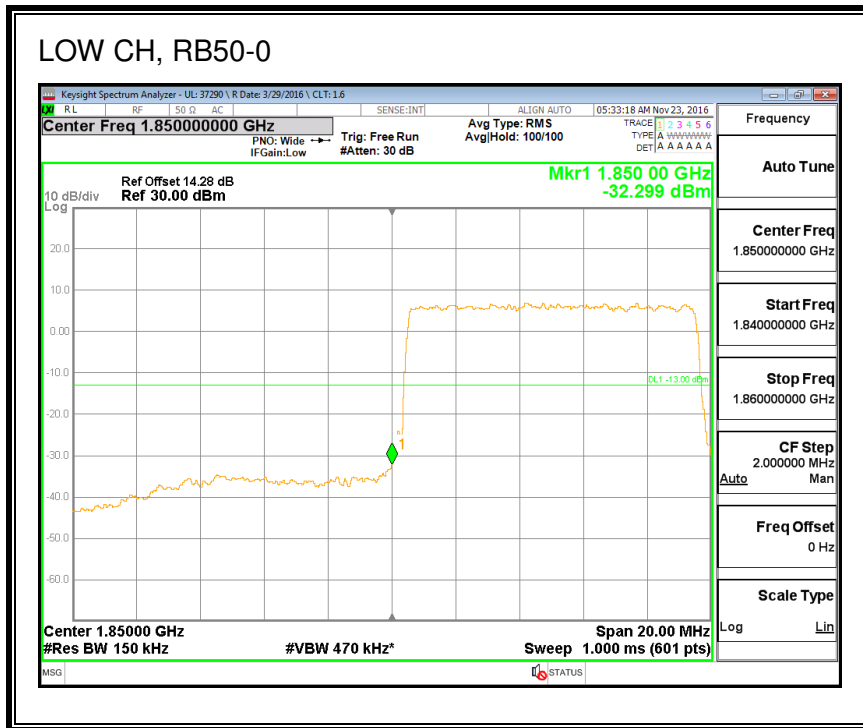

8.2.8. LTE BAND 25 BANDEDGE

QPSK, (1.4 MHz BAND WIDTH)

16QAM, (1.4 MHz BAND WIDTH)

QPSK, (3.0 MHz BAND WIDTH)

16QAM, (3.0 MHz BAND WIDTH)

QPSK, (5.0 MHz BAND WIDTH)

16QAM, (5.0 MHz BAND WIDTH)

QPSK, (10.0 MHz BAND WIDTH)

16QAM, (10.0 MHz BAND WIDTH)

QPSK, (15.0 MHz BAND WIDTH)

16QAM, (15.0 MHz BAND WIDTH)

QPSK, (20.0 MHz BAND WIDTH)

16QAM, (20.0 MHz BAND WIDTH)

8.2.9. LTE BAND 26 EMISSION MASK

QPSK, (1.4 MHz BAND WIDTH)

16QAM, (1.4 MHz BAND WIDTH)

QPSK, (3.0 MHz BAND WIDTH)

16QAM, (3.0 MHz BAND WIDTH)

QPSK, (5.0 MHz BAND WIDTH)

16QAM, (5.0 MHz BAND WIDTH)

QPSK, (10.0 MHz BAND WIDTH)

16QAM, (10.0 MHz BAND WIDTH)

8.2.10. LTE BAND 27 EMISSION MASK

QPSK, (1.4 MHz BAND WIDTH)

16QAM, (1.4 MHz BAND WIDTH)

QPSK, (3.0 MHz BAND WIDTH)

16QAM, (3.0 MHz BAND WIDTH)

QPSK, (5.0 MHz BAND WIDTH)

16QAM, (5.0 MHz BAND WIDTH)

QPSK, (10.0 MHz BAND WIDTH)

16QAM, (10.0 MHz BAND WIDTH)

8.2.11. LTE BAND 30 ADJACENT CHANNEL POWER