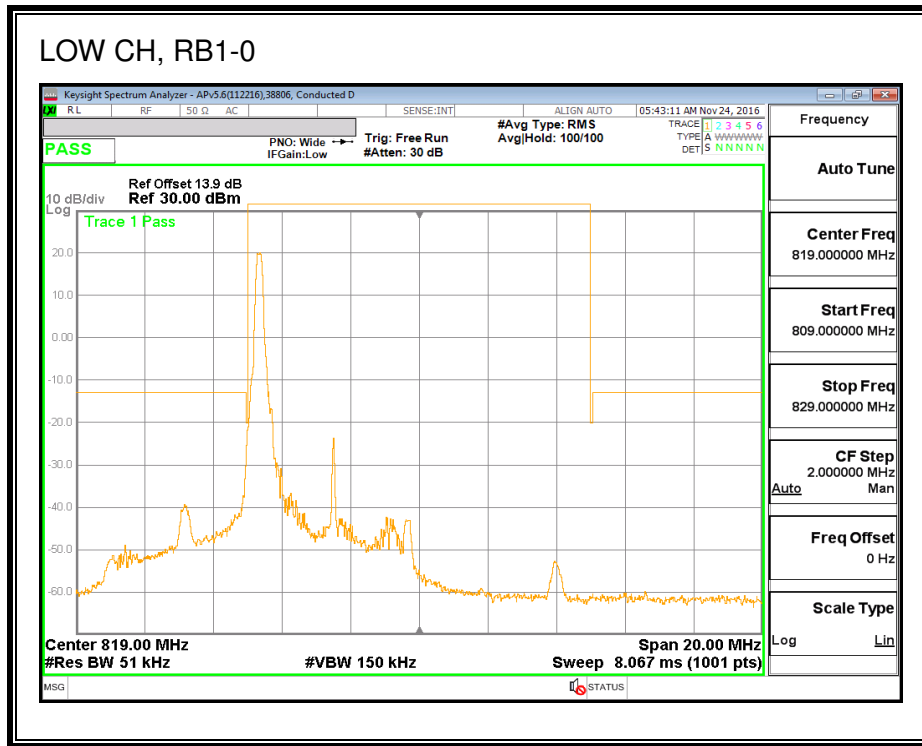

QPSK, (3.0 MHz BAND WIDTH)

16QAM, (3.0 MHz BAND WIDTH)

QPSK, (5.0 MHz BAND WIDTH)

16QAM, (5.0 MHz BAND WIDTH)

QPSK, (10.0 MHz BAND WIDTH)

16QAM, (10.0 MHz BAND WIDTH)

8.2.10. LTE BAND 27 EMISSION MASK

QPSK, (1.4 MHz BAND WIDTH)

16QAM, (1.4 MHz BAND WIDTH)

QPSK, (3.0 MHz BAND WIDTH)

16QAM, (3.0 MHz BAND WIDTH)

QPSK, (5.0 MHz BAND WIDTH)

16QAM, (5.0 MHz BAND WIDTH)

QPSK, (10.0 MHz BAND WIDTH)

16QAM, (10.0 MHz BAND WIDTH)

8.2.11. LTE BAND 30 ADJACENT CHANNEL POWER