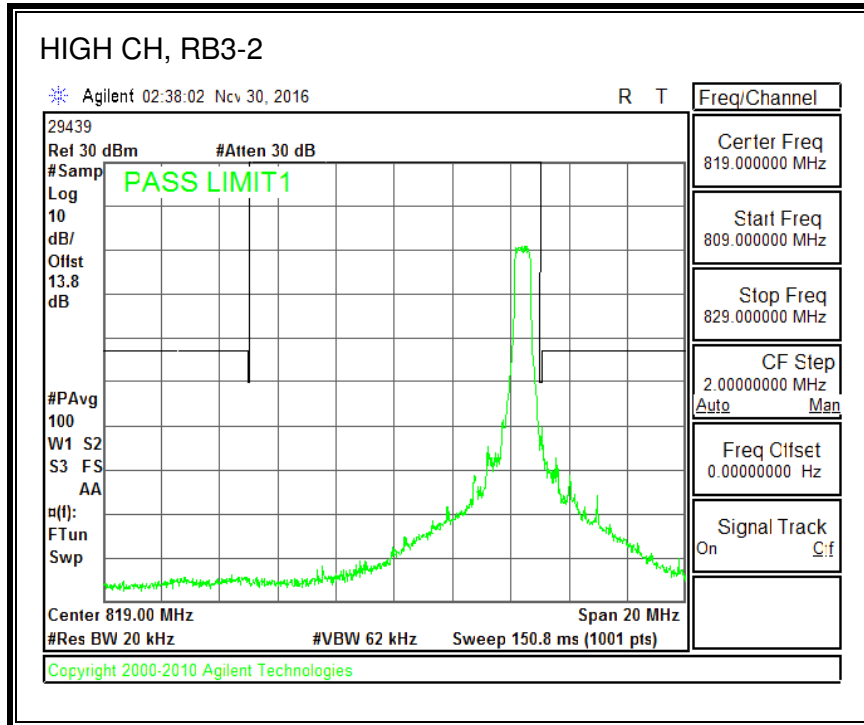

16QAM, (10.0 MHz BAND WIDTH)

QPSK, (15.0 MHz BAND WIDTH)

16QAM, (15.0 MHz BAND WIDTH)

QPSK, (20.0 MHz BAND WIDTH)

16QAM, (20.0 MHz BAND WIDTH)

8.2.9. LTE BAND 26 EMISSION MASK

QPSK, (1.4 MHz BAND WIDTH)

16QAM, (1.4 MHz BAND WIDTH)

QPSK, (3.0 MHz BAND WIDTH)

16QAM, (3.0 MHz BAND WIDTH)

QPSK, (5.0 MHz BAND WIDTH)

16QAM, (5.0 MHz BAND WIDTH)

QPSK, (10.0 MHz BAND WIDTH)

16QAM, (10.0 MHz BAND WIDTH)

8.2.10. LTE BAND 27 EMISSION MASK

QPSK, (1.4 MHz BAND WIDTH)

16QAM, (1.4 MHz BAND WIDTH)

QPSK, (3.0 MHz BAND WIDTH)

16QAM, (3.0 MHz BAND WIDTH)

QPSK, (5.0 MHz BAND WIDTH)

16QAM, (5.0 MHz BAND WIDTH)

QPSK, (10.0 MHz BAND WIDTH)

16QAM, (10.0 MHz BAND WIDTH)

8.2.11. LTE BAND 30 ADJACENT CHANNEL POWER