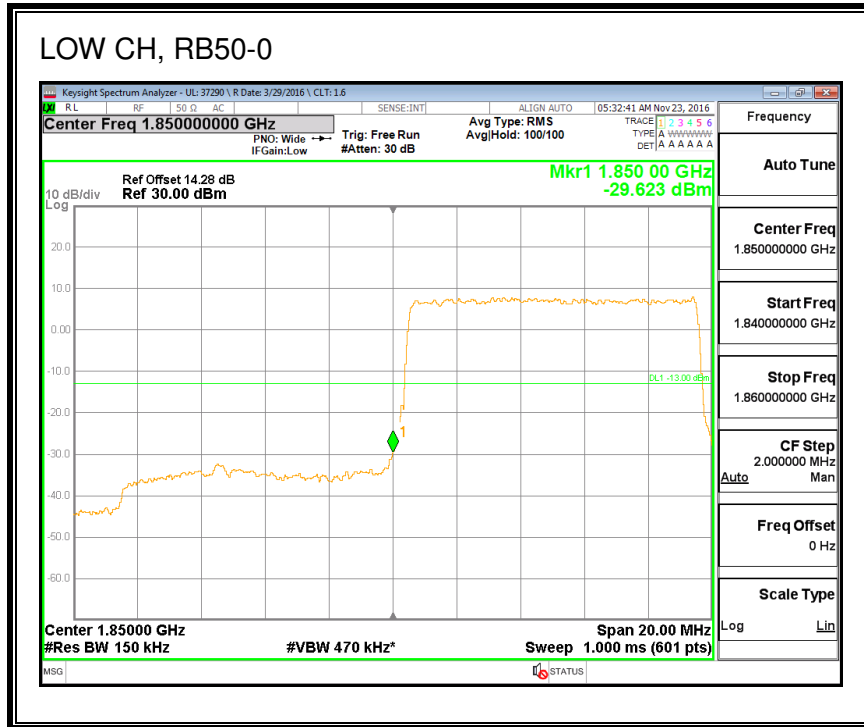

8.2.8. LTE BAND 25 BANDEDGE

QPSK, (1.4 MHz BAND WIDTH)

16QAM, (1.4 MHz BAND WIDTH)

QPSK, (3.0 MHz BAND WIDTH)

16QAM, (3.0 MHz BAND WIDTH)

QPSK, (5.0 MHz BAND WIDTH)

16QAM, (5.0 MHz BAND WIDTH)

QPSK, (10.0 MHz BAND WIDTH)

16QAM, (10.0 MHz BAND WIDTH)

QPSK, (15.0 MHz BAND WIDTH)

16QAM, (15.0 MHz BAND WIDTH)

QPSK, (20.0 MHz BAND WIDTH)

16QAM, (20.0 MHz BAND WIDTH)

8.2.9. LTE BAND 26 EMISSION MASK

QPSK, (1.4 MHz BAND WIDTH)

16QAM, (1.4 MHz BAND WIDTH)

QPSK, (3.0 MHz BAND WIDTH)

16QAM, (3.0 MHz BAND WIDTH)

QPSK, (5.0 MHz BAND WIDTH)

16QAM, (5.0 MHz BAND WIDTH)

QPSK, (10.0 MHz BAND WIDTH)

16QAM, (10.0 MHz BAND WIDTH)

8.2.10. LTE BAND 27 EMISSION MASK

QPSK, (1.4 MHz BAND WIDTH)

16QAM, (1.4 MHz BAND WIDTH)

QPSK, (3.0 MHz BAND WIDTH)

16QAM, (3.0 MHz BAND WIDTH)

QPSK, (5.0 MHz BAND WIDTH)

16QAM, (5.0 MHz BAND WIDTH)

QPSK, (10.0 MHz BAND WIDTH)

16QAM, (10.0 MHz BAND WIDTH)

8.2.11. LTE BAND 30 ADJACENT CHANNEL POWER