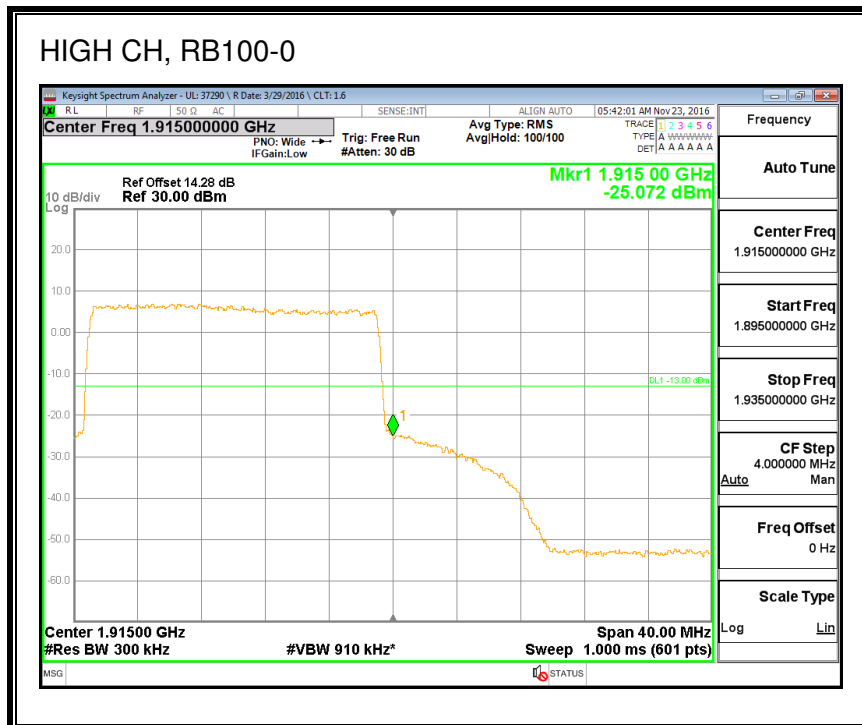

8.2.8. LTE BAND 25 BANDEDGE

QPSK, (1.4 MHz BAND WIDTH)

16QAM, (1.4 MHz BAND WIDTH)

QPSK, (3.0 MHz BAND WIDTH)

16QAM, (3.0 MHz BAND WIDTH)

QPSK, (5.0 MHz BAND WIDTH)

16QAM, (5.0 MHz BAND WIDTH)

QPSK, (10.0 MHz BAND WIDTH)

16QAM, (10.0 MHz BAND WIDTH)

QPSK, (15.0 MHz BAND WIDTH)

16QAM, (15.0 MHz BAND WIDTH)

QPSK, (20.0 MHz BAND WIDTH)

16QAM, (20.0 MHz BAND WIDTH)

8.2.9. LTE BAND 26 EMISSION MASK

QPSK, (1.4 MHz BAND WIDTH)

16QAM, (1.4 MHz BAND WIDTH)

QPSK, (3.0 MHz BAND WIDTH)

16QAM, (3.0 MHz BAND WIDTH)

QPSK, (5.0 MHz BAND WIDTH)

16QAM, (5.0 MHz BAND WIDTH)

QPSK, (10.0 MHz BAND WIDTH)

16QAM, (10.0 MHz BAND WIDTH)

8.2.10. LTE BAND 27 EMISSION MASK

QPSK, (1.4 MHz BAND WIDTH)

16QAM, (1.4 MHz BAND WIDTH)

QPSK, (3.0 MHz BAND WIDTH)

16QAM, (3.0 MHz BAND WIDTH)

QPSK, (5.0 MHz BAND WIDTH)

16QAM, (5.0 MHz BAND WIDTH)

QPSK, (10.0 MHz BAND WIDTH)

16QAM, (10.0 MHz BAND WIDTH)

8.2.11. LTE BAND 30 ADJACENT CHANNEL POWER