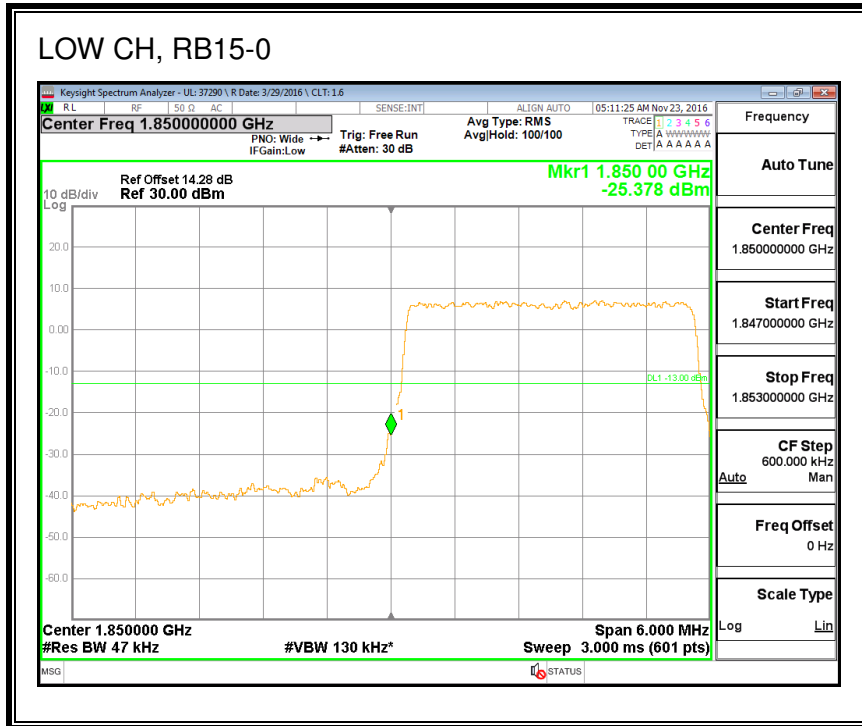

8.2.8. LTE BAND 25 BANDEDGE

QPSK, (1.4 MHz BAND WIDTH)

16QAM, (1.4 MHz BAND WIDTH)

QPSK, (3.0 MHz BAND WIDTH)

16QAM, (3.0 MHz BAND WIDTH)

QPSK, (5.0 MHz BAND WIDTH)

16QAM, (5.0 MHz BAND WIDTH)

QPSK, (10.0 MHz BAND WIDTH)

16QAM, (10.0 MHz BAND WIDTH)

QPSK, (15.0 MHz BAND WIDTH)

16QAM, (15.0 MHz BAND WIDTH)

QPSK, (20.0 MHz BAND WIDTH)

16QAM, (20.0 MHz BAND WIDTH)

8.2.9. LTE BAND 26 EMISSION MASK

QPSK, (1.4 MHz BAND WIDTH)

16QAM, (1.4 MHz BAND WIDTH)

QPSK, (3.0 MHz BAND WIDTH)

16QAM, (3.0 MHz BAND WIDTH)

QPSK, (5.0 MHz BAND WIDTH)

16QAM, (5.0 MHz BAND WIDTH)

QPSK, (10.0 MHz BAND WIDTH)

16QAM, (10.0 MHz BAND WIDTH)

8.2.10. LTE BAND 27 EMISSION MASK

QPSK, (1.4 MHz BAND WIDTH)

16QAM, (1.4 MHz BAND WIDTH)

QPSK, (3.0 MHz BAND WIDTH)

16QAM, (3.0 MHz BAND WIDTH)

QPSK, (5.0 MHz BAND WIDTH)

16QAM, (5.0 MHz BAND WIDTH)

QPSK, (10.0 MHz BAND WIDTH)

16QAM, (10.0 MHz BAND WIDTH)

8.2.11. LTE BAND 30 ADJACENT CHANNEL POWER