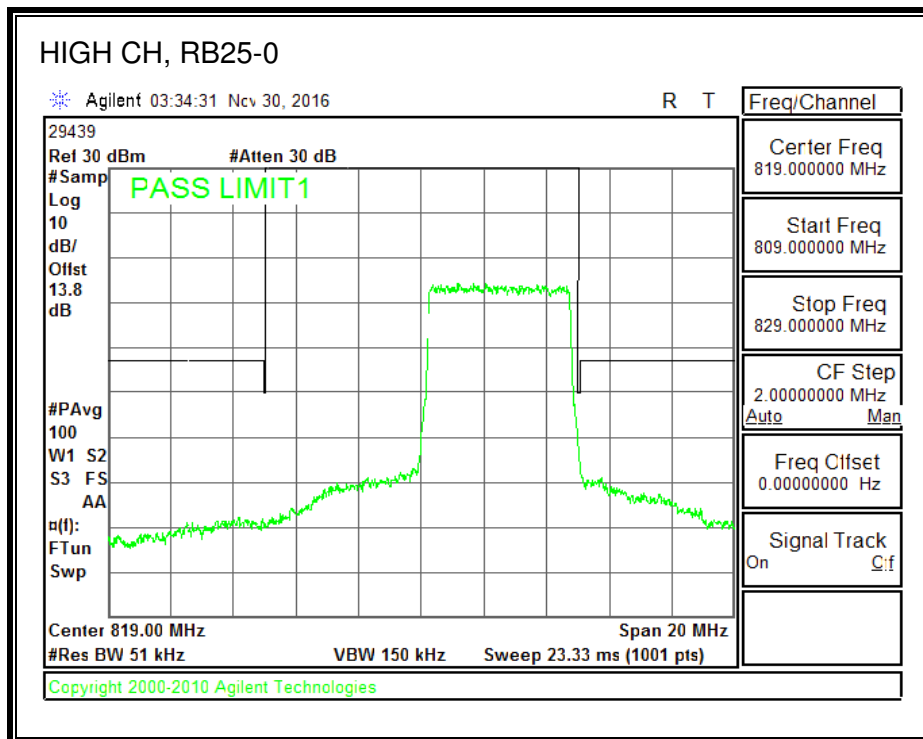

16QAM, (1.4 MHz BAND WIDTH)

QPSK, (3.0 MHz BAND WIDTH)

16QAM, (3.0 MHz BAND WIDTH)

QPSK, (5.0 MHz BAND WIDTH)

16QAM, (5.0 MHz BAND WIDTH)

QPSK, (10.0 MHz BAND WIDTH)

16QAM, (10.0 MHz BAND WIDTH)

8.2.11. LTE BAND 30 ADJACENT CHANNEL POWER

QPSK, (5.0 MHz BAND WIDTH)

16QAM, (5.0 MHz BAND WIDTH)

QPSK, (10.0 MHz BAND WIDTH)

16QAM, (10.0 MHz BAND WIDTH)

8.2.13. LTE BAND 41 ADJACENT CHANNEL POWER

QPSK, (5.0 MHz BAND WIDTH)

16QAM, (5.0 MHz BAND WIDTH)