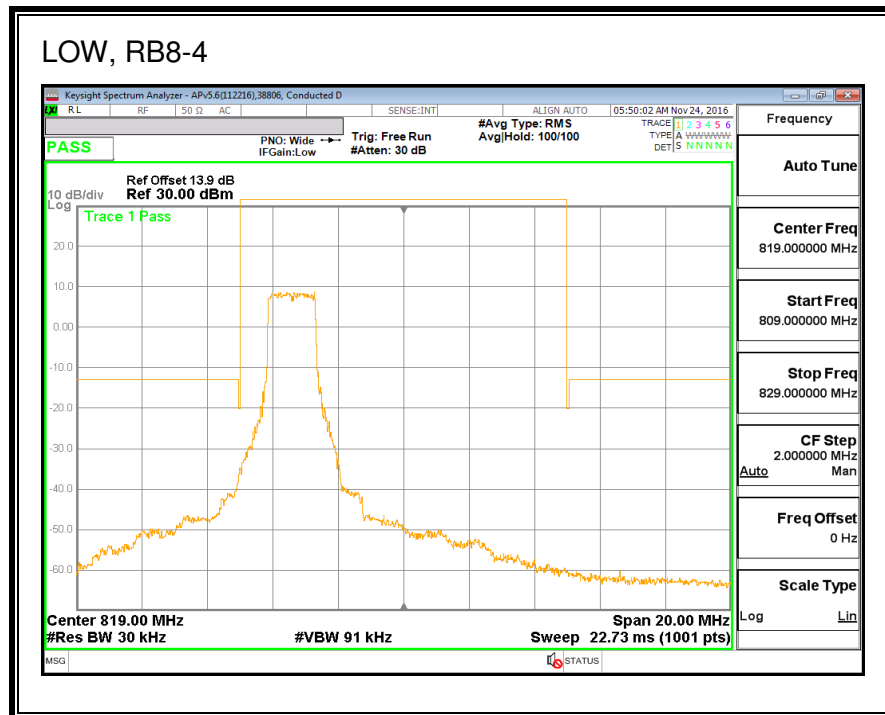

8.2.8. LTE BAND 25 BANDEDGE

QPSK, (1.4 MHz BAND WIDTH)

16QAM, (1.4 MHz BAND WIDTH)

QPSK, (3.0 MHz BAND WIDTH)

16QAM, (3.0 MHz BAND WIDTH)

QPSK, (5.0 MHz BAND WIDTH)

16QAM, (5.0 MHz BAND WIDTH)

QPSK, (10.0 MHz BAND WIDTH)

16QAM, (10.0 MHz BAND WIDTH)

QPSK, (15.0 MHz BAND WIDTH)

16QAM, (15.0 MHz BAND WIDTH)

QPSK, (20.0 MHz BAND WIDTH)

16QAM, (20.0 MHz BAND WIDTH)

8.2.9. LTE BAND 26 EMISSION MASK

QPSK, (1.4 MHz BAND WIDTH)

16QAM, (1.4 MHz BAND WIDTH)

QPSK, (3.0 MHz BAND WIDTH)

16QAM, (3.0 MHz BAND WIDTH)

QPSK, (5.0 MHz BAND WIDTH)

16QAM, (5.0 MHz BAND WIDTH)

QPSK, (10.0 MHz BAND WIDTH)

16QAM, (10.0 MHz BAND WIDTH)

8.2.10. LTE BAND 27 EMISSION MASK

QPSK, (1.4 MHz BAND WIDTH)

16QAM, (1.4 MHz BAND WIDTH)

QPSK, (3.0 MHz BAND WIDTH)

16QAM, (3.0 MHz BAND WIDTH)

QPSK, (5.0 MHz BAND WIDTH)

16QAM, (5.0 MHz BAND WIDTH)

QPSK, (10.0 MHz BAND WIDTH)

16QAM, (10.0 MHz BAND WIDTH)

8.2.11. LTE BAND 30 ADJACENT CHANNEL POWER