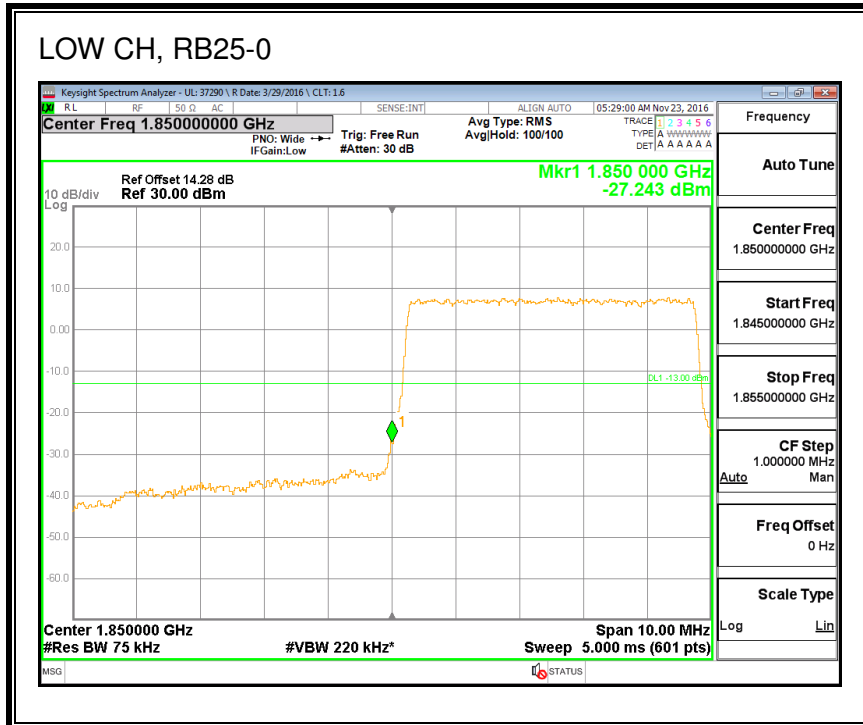

8.2.8. LTE BAND 25 BANDEDGE

QPSK, (1.4 MHz BAND WIDTH)

16QAM, (1.4 MHz BAND WIDTH)

QPSK, (3.0 MHz BAND WIDTH)

16QAM, (3.0 MHz BAND WIDTH)

QPSK, (5.0 MHz BAND WIDTH)

16QAM, (5.0 MHz BAND WIDTH)

QPSK, (10.0 MHz BAND WIDTH)

16QAM, (10.0 MHz BAND WIDTH)

QPSK, (15.0 MHz BAND WIDTH)

16QAM, (15.0 MHz BAND WIDTH)

QPSK, (20.0 MHz BAND WIDTH)

16QAM, (20.0 MHz BAND WIDTH)

8.2.9. LTE BAND 26 EMISSION MASK

QPSK, (1.4 MHz BAND WIDTH)

16QAM, (1.4 MHz BAND WIDTH)

QPSK, (3.0 MHz BAND WIDTH)

16QAM, (3.0 MHz BAND WIDTH)

QPSK, (5.0 MHz BAND WIDTH)

16QAM, (5.0 MHz BAND WIDTH)

QPSK, (10.0 MHz BAND WIDTH)

16QAM, (10.0 MHz BAND WIDTH)

8.2.10. LTE BAND 27 EMISSION MASK

QPSK, (1.4 MHz BAND WIDTH)

16QAM, (1.4 MHz BAND WIDTH)

QPSK, (3.0 MHz BAND WIDTH)

16QAM, (3.0 MHz BAND WIDTH)

QPSK, (5.0 MHz BAND WIDTH)

16QAM, (5.0 MHz BAND WIDTH)

QPSK, (10.0 MHz BAND WIDTH)

16QAM, (10.0 MHz BAND WIDTH)

8.2.11. LTE BAND 30 ADJACENT CHANNEL POWER