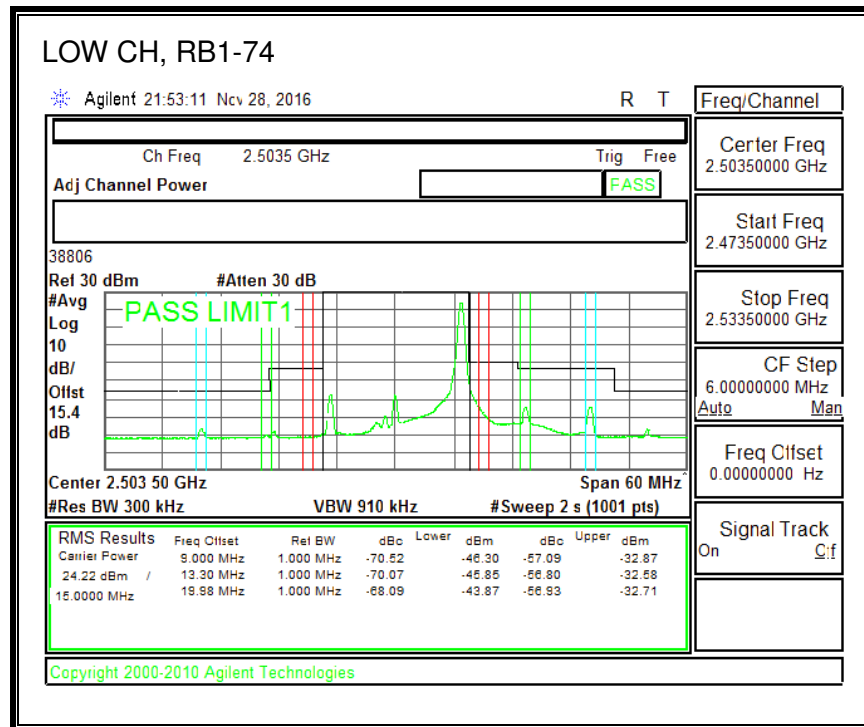

16QAM, (15.0 MHz BAND WIDTH)