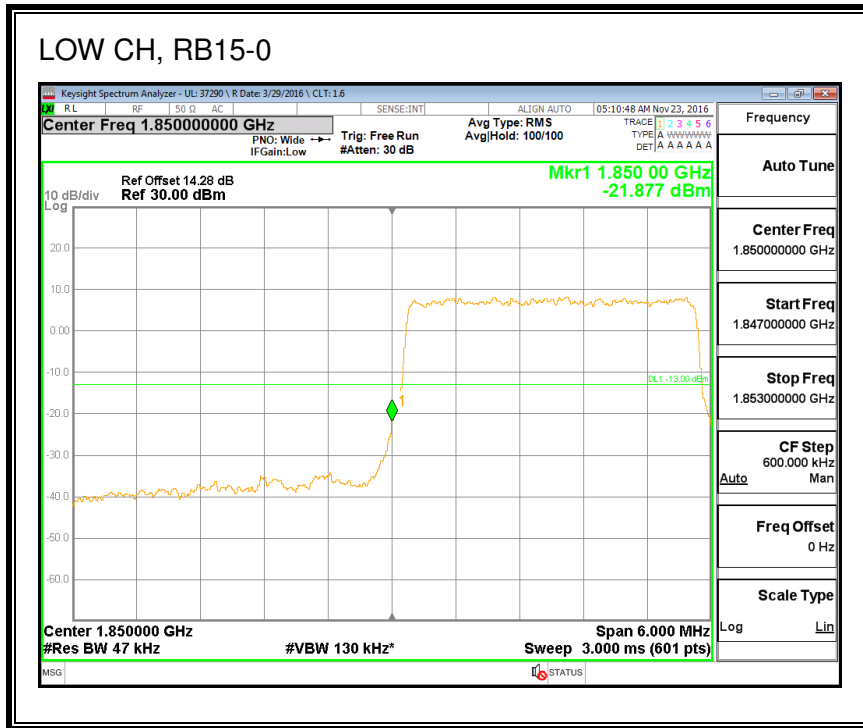

8.2.8. LTE BAND 25 BANDEDGE

QPSK, (1.4 MHz BAND WIDTH)

16QAM, (1.4 MHz BAND WIDTH)

QPSK, (3.0 MHz BAND WIDTH)

16QAM, (3.0 MHz BAND WIDTH)

QPSK, (5.0 MHz BAND WIDTH)

16QAM, (5.0 MHz BAND WIDTH)

QPSK, (10.0 MHz BAND WIDTH)

16QAM, (10.0 MHz BAND WIDTH)

QPSK, (15.0 MHz BAND WIDTH)

16QAM, (15.0 MHz BAND WIDTH)

QPSK, (20.0 MHz BAND WIDTH)

16QAM, (20.0 MHz BAND WIDTH)

8.2.9. LTE BAND 26 EMISSION MASK

QPSK, (1.4 MHz BAND WIDTH)

16QAM, (1.4 MHz BAND WIDTH)

QPSK, (3.0 MHz BAND WIDTH)

16QAM, (3.0 MHz BAND WIDTH)

QPSK, (5.0 MHz BAND WIDTH)

16QAM, (5.0 MHz BAND WIDTH)

QPSK, (10.0 MHz BAND WIDTH)

16QAM, (10.0 MHz BAND WIDTH)

8.2.10. LTE BAND 27 EMISSION MASK

QPSK, (1.4 MHz BAND WIDTH)

16QAM, (1.4 MHz BAND WIDTH)

QPSK, (3.0 MHz BAND WIDTH)

16QAM, (3.0 MHz BAND WIDTH)

QPSK, (5.0 MHz BAND WIDTH)

16QAM, (5.0 MHz BAND WIDTH)

QPSK, (10.0 MHz BAND WIDTH)

16QAM, (10.0 MHz BAND WIDTH)

8.2.11. LTE BAND 30 ADJACENT CHANNEL POWER