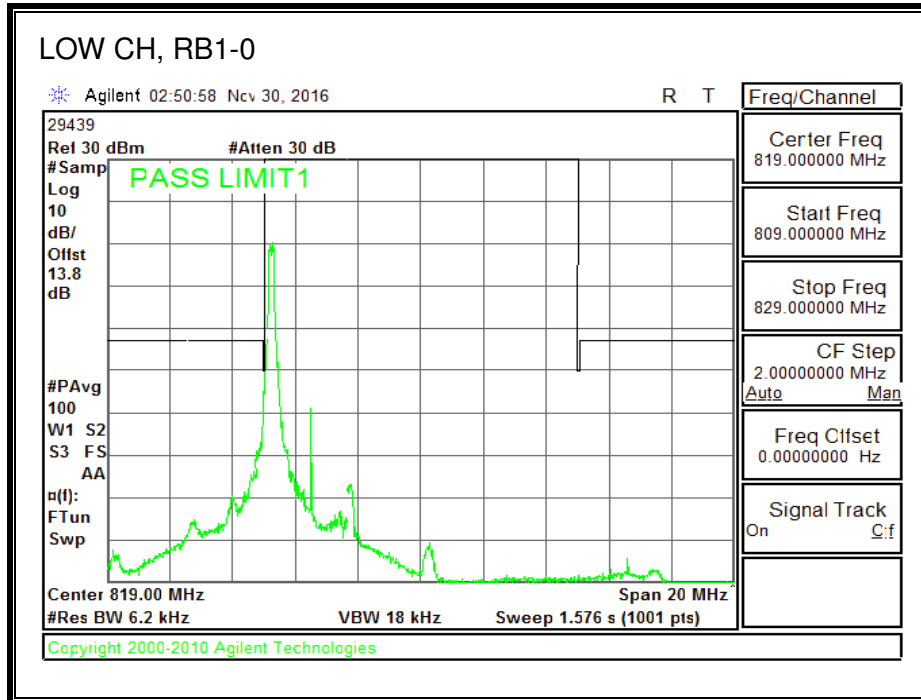

16QAM, (1.4 MHz BAND WIDTH)

QPSK, (3.0 MHz BAND WIDTH)

16QAM, (3.0 MHz BAND WIDTH)

QPSK, (5.0 MHz BAND WIDTH)

16QAM, (5.0 MHz BAND WIDTH)

QPSK, (10.0 MHz BAND WIDTH)

16QAM, (10.0 MHz BAND WIDTH)

8.2.11. LTE BAND 30 ADJACENT CHANNEL POWER

QPSK, (5.0 MHz BAND WIDTH)

16QAM, (5.0 MHz BAND WIDTH)

QPSK, (10.0 MHz BAND WIDTH)

16QAM, (10.0 MHz BAND WIDTH)

8.2.13. LTE BAND 41 ADJACENT CHANNEL POWER

QPSK, (5.0 MHz BAND WIDTH)

16QAM, (5.0 MHz BAND WIDTH)