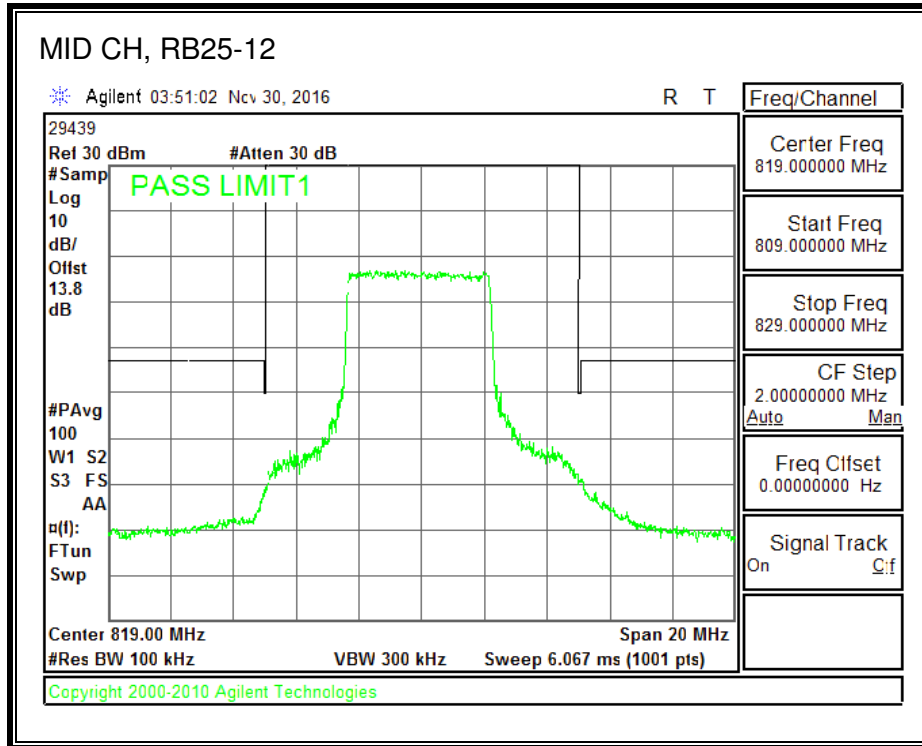

QPSK, (3.0 MHz BAND WIDTH)

16QAM, (3.0 MHz BAND WIDTH)

QPSK, (5.0 MHz BAND WIDTH)

16QAM, (5.0 MHz BAND WIDTH)

QPSK, (10.0 MHz BAND WIDTH)

16QAM, (10.0 MHz BAND WIDTH)

8.2.10. LTE BAND 27 EMISSION MASK

QPSK, (1.4 MHz BAND WIDTH)

16QAM, (1.4 MHz BAND WIDTH)

QPSK, (3.0 MHz BAND WIDTH)

16QAM, (3.0 MHz BAND WIDTH)

QPSK, (5.0 MHz BAND WIDTH)

16QAM, (5.0 MHz BAND WIDTH)

QPSK, (10.0 MHz BAND WIDTH)

16QAM, (10.0 MHz BAND WIDTH)

8.2.11. LTE BAND 30 ADJACENT CHANNEL POWER

QPSK, (5.0 MHz BAND WIDTH)

16QAM, (5.0 MHz BAND WIDTH)

QPSK, (10.0 MHz BAND WIDTH)

16QAM, (10.0 MHz BAND WIDTH)

8.2.13. LTE BAND 41 ADJACENT CHANNEL POWER

QPSK, (5.0 MHz BAND WIDTH)

16QAM, (5.0 MHz BAND WIDTH)