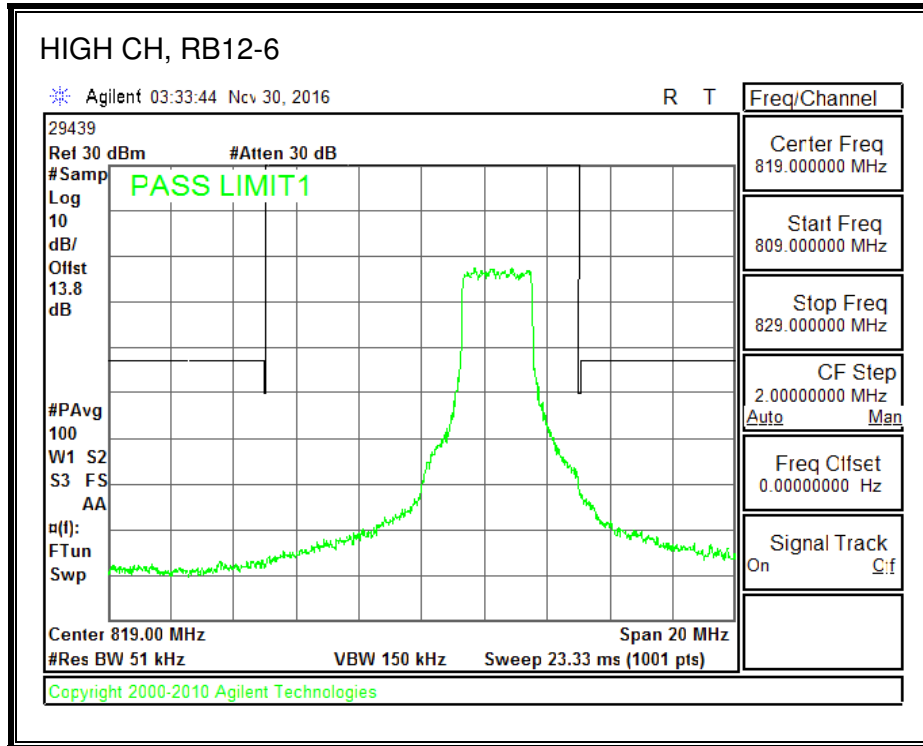

16QAM, (1.4 MHz BAND WIDTH)

QPSK, (3.0 MHz BAND WIDTH)

16QAM, (3.0 MHz BAND WIDTH)

QPSK, (5.0 MHz BAND WIDTH)

16QAM, (5.0 MHz BAND WIDTH)

QPSK, (10.0 MHz BAND WIDTH)

16QAM, (10.0 MHz BAND WIDTH)

8.2.11. LTE BAND 30 ADJACENT CHANNEL POWER

QPSK, (5.0 MHz BAND WIDTH)

16QAM, (5.0 MHz BAND WIDTH)

QPSK, (10.0 MHz BAND WIDTH)

16QAM, (10.0 MHz BAND WIDTH)

8.2.13. LTE BAND 41 ADJACENT CHANNEL POWER

QPSK, (5.0 MHz BAND WIDTH)

16QAM, (5.0 MHz BAND WIDTH)