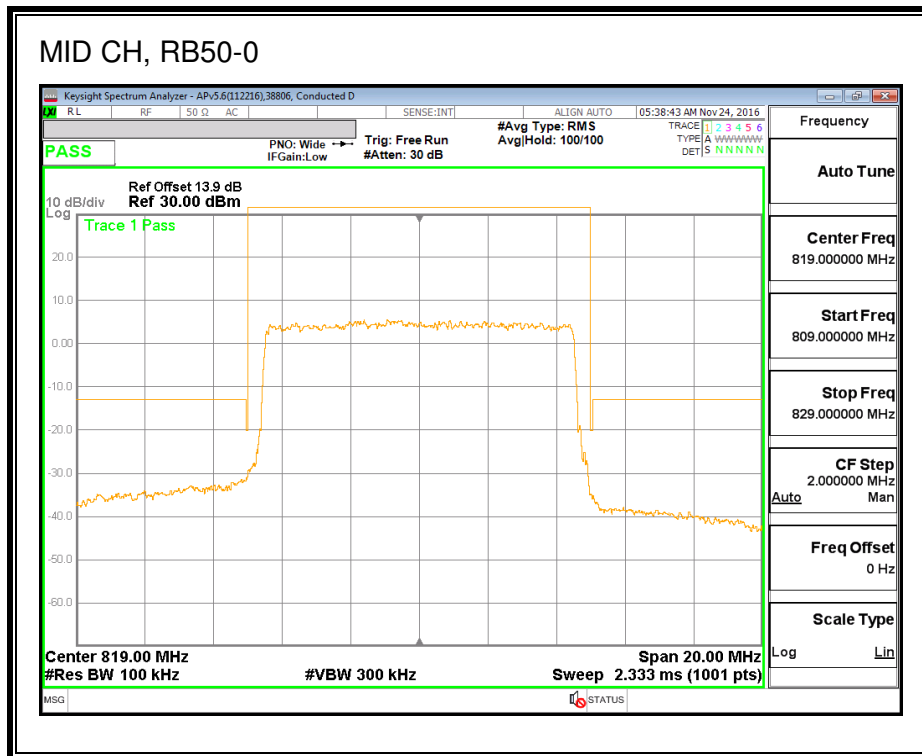

QPSK, (3.0 MHz BAND WIDTH)

16QAM, (3.0 MHz BAND WIDTH)

QPSK, (5.0 MHz BAND WIDTH)

16QAM, (5.0 MHz BAND WIDTH)

QPSK, (10.0 MHz BAND WIDTH)

16QAM, (10.0 MHz BAND WIDTH)

8.2.10. LTE BAND 27 EMISSION MASK

QPSK, (1.4 MHz BAND WIDTH)

16QAM, (1.4 MHz BAND WIDTH)

QPSK, (3.0 MHz BAND WIDTH)

16QAM, (3.0 MHz BAND WIDTH)

QPSK, (5.0 MHz BAND WIDTH)

16QAM, (5.0 MHz BAND WIDTH)

QPSK, (10.0 MHz BAND WIDTH)

16QAM, (10.0 MHz BAND WIDTH)

8.2.11. LTE BAND 30 ADJACENT CHANNEL POWER