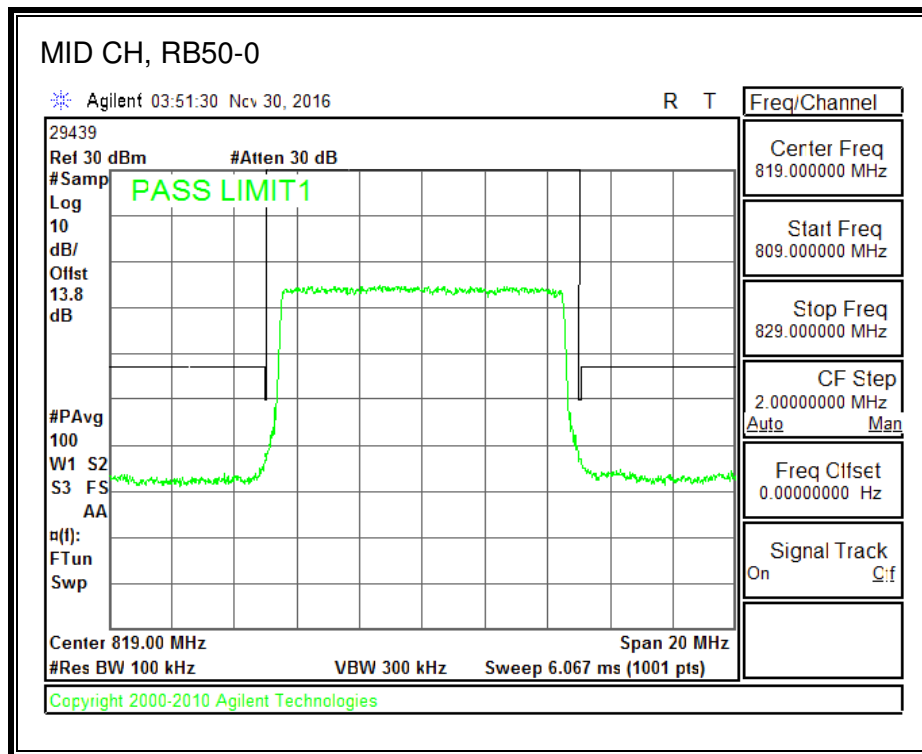

16QAM, (1.4 MHz BAND WIDTH)

QPSK, (3.0 MHz BAND WIDTH)

16QAM, (3.0 MHz BAND WIDTH)

QPSK, (5.0 MHz BAND WIDTH)

16QAM, (5.0 MHz BAND WIDTH)

QPSK, (10.0 MHz BAND WIDTH)

16QAM, (10.0 MHz BAND WIDTH)

8.2.11. LTE BAND 30 ADJACENT CHANNEL POWER

QPSK, (5.0 MHz BAND WIDTH)

16QAM, (5.0 MHz BAND WIDTH)

QPSK, (10.0 MHz BAND WIDTH)

16QAM, (10.0 MHz BAND WIDTH)

8.2.13. LTE BAND 41 ADJACENT CHANNEL POWER

QPSK, (5.0 MHz BAND WIDTH)

16QAM, (5.0 MHz BAND WIDTH)