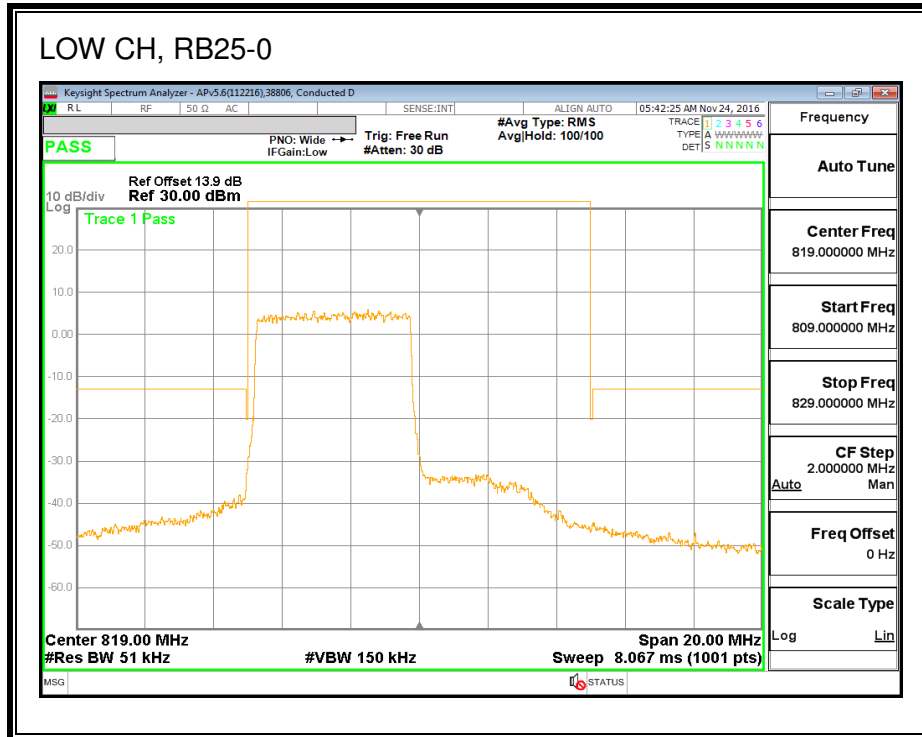

QPSK, (3.0 MHz BAND WIDTH)

16QAM, (3.0 MHz BAND WIDTH)

QPSK, (5.0 MHz BAND WIDTH)

16QAM, (5.0 MHz BAND WIDTH)

QPSK, (10.0 MHz BAND WIDTH)

16QAM, (10.0 MHz BAND WIDTH)

8.2.10. LTE BAND 27 EMISSION MASK

QPSK, (1.4 MHz BAND WIDTH)

16QAM, (1.4 MHz BAND WIDTH)

QPSK, (3.0 MHz BAND WIDTH)

16QAM, (3.0 MHz BAND WIDTH)

QPSK, (5.0 MHz BAND WIDTH)

16QAM, (5.0 MHz BAND WIDTH)

QPSK, (10.0 MHz BAND WIDTH)

16QAM, (10.0 MHz BAND WIDTH)

8.2.11. LTE BAND 30 ADJACENT CHANNEL POWER

QPSK, (5.0 MHz BAND WIDTH)

16QAM, (5.0 MHz BAND WIDTH)

QPSK, (10.0 MHz BAND WIDTH)

16QAM, (10.0 MHz BAND WIDTH)

8.2.13. LTE BAND 41 ADJACENT CHANNEL POWER

QPSK, (5.0 MHz BAND WIDTH)

16QAM, (5.0 MHz BAND WIDTH)