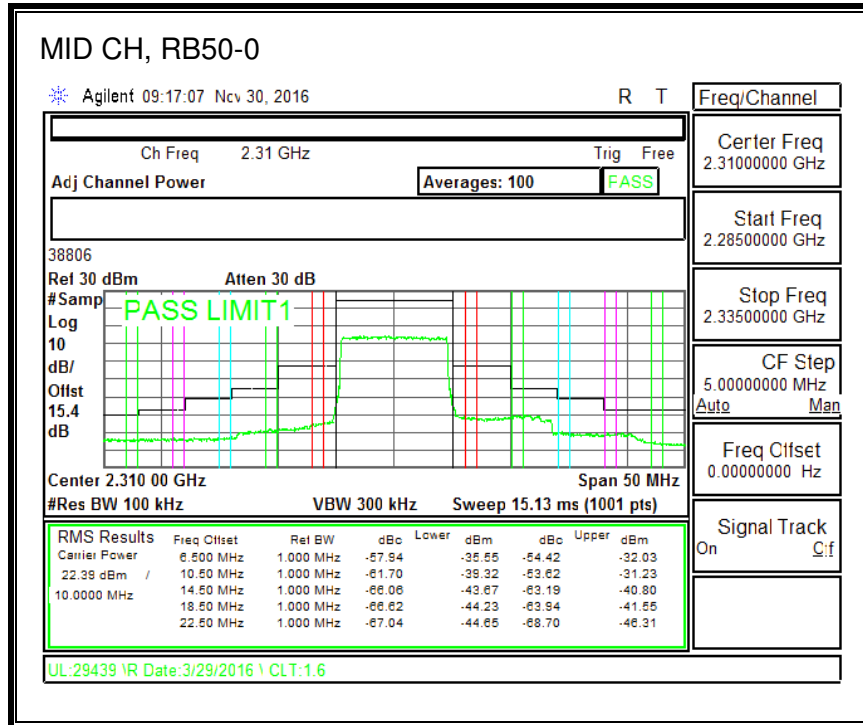

16QAM, (1.4 MHz BAND WIDTH)

QPSK, (3.0 MHz BAND WIDTH)

16QAM, (3.0 MHz BAND WIDTH)

QPSK, (5.0 MHz BAND WIDTH)

16QAM, (5.0 MHz BAND WIDTH)

QPSK, (10.0 MHz BAND WIDTH)

16QAM, (10.0 MHz BAND WIDTH)

8.2.11. LTE BAND 30 ADJACENT CHANNEL POWER

QPSK, (5.0 MHz BAND WIDTH)

16QAM, (5.0 MHz BAND WIDTH)

QPSK, (10.0 MHz BAND WIDTH)

16QAM, (10.0 MHz BAND WIDTH)

8.2.13. LTE BAND 41 ADJACENT CHANNEL POWER

QPSK, (5.0 MHz BAND WIDTH)

16QAM, (5.0 MHz BAND WIDTH)