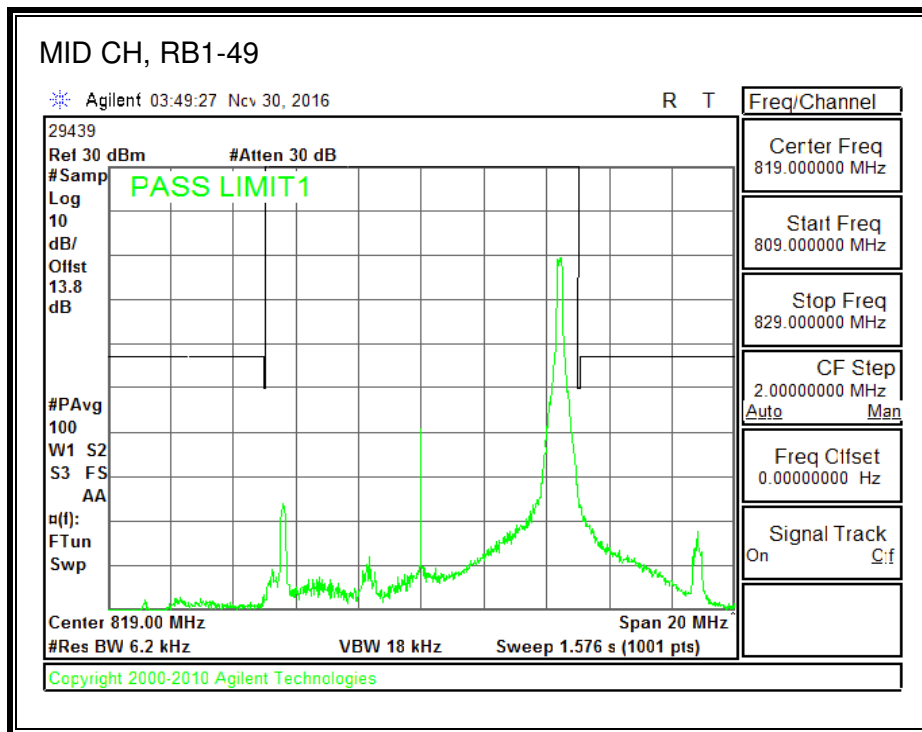

16QAM, (1.4 MHz BAND WIDTH)

QPSK, (3.0 MHz BAND WIDTH)

16QAM, (3.0 MHz BAND WIDTH)

QPSK, (5.0 MHz BAND WIDTH)

16QAM, (5.0 MHz BAND WIDTH)

QPSK, (10.0 MHz BAND WIDTH)

16QAM, (10.0 MHz BAND WIDTH)

8.2.11. LTE BAND 30 ADJACENT CHANNEL POWER

QPSK, (5.0 MHz BAND WIDTH)

16QAM, (5.0 MHz BAND WIDTH)

QPSK, (10.0 MHz BAND WIDTH)

16QAM, (10.0 MHz BAND WIDTH)

8.2.13. LTE BAND 41 ADJACENT CHANNEL POWER

QPSK, (5.0 MHz BAND WIDTH)

16QAM, (5.0 MHz BAND WIDTH)