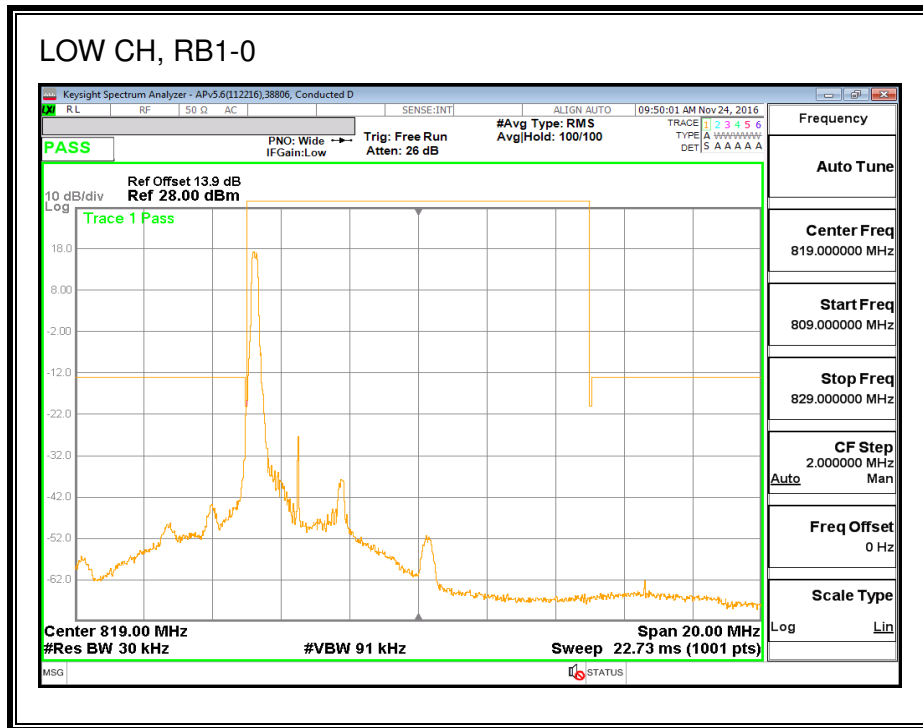

8.2.8. LTE BAND 25 BANDEDGE

QPSK, (1.4 MHz BAND WIDTH)

16QAM, (1.4 MHz BAND WIDTH)

QPSK, (3.0 MHz BAND WIDTH)

16QAM, (3.0 MHz BAND WIDTH)

QPSK, (5.0 MHz BAND WIDTH)

16QAM, (5.0 MHz BAND WIDTH)

QPSK, (10.0 MHz BAND WIDTH)

16QAM, (10.0 MHz BAND WIDTH)

QPSK, (15.0 MHz BAND WIDTH)

16QAM, (15.0 MHz BAND WIDTH)

QPSK, (20.0 MHz BAND WIDTH)

16QAM, (20.0 MHz BAND WIDTH)

8.2.9. LTE BAND 26 EMISSION MASK

QPSK, (1.4 MHz BAND WIDTH)

16QAM, (1.4 MHz BAND WIDTH)

QPSK, (3.0 MHz BAND WIDTH)

16QAM, (3.0 MHz BAND WIDTH)

QPSK, (5.0 MHz BAND WIDTH)

16QAM, (5.0 MHz BAND WIDTH)

QPSK, (10.0 MHz BAND WIDTH)

16QAM, (10.0 MHz BAND WIDTH)

8.2.10. LTE BAND 27 EMISSION MASK

QPSK, (1.4 MHz BAND WIDTH)

16QAM, (1.4 MHz BAND WIDTH)

QPSK, (3.0 MHz BAND WIDTH)

16QAM, (3.0 MHz BAND WIDTH)

QPSK, (5.0 MHz BAND WIDTH)

16QAM, (5.0 MHz BAND WIDTH)

QPSK, (10.0 MHz BAND WIDTH)

16QAM, (10.0 MHz BAND WIDTH)

8.2.11. LTE BAND 30 ADJACENT CHANNEL POWER