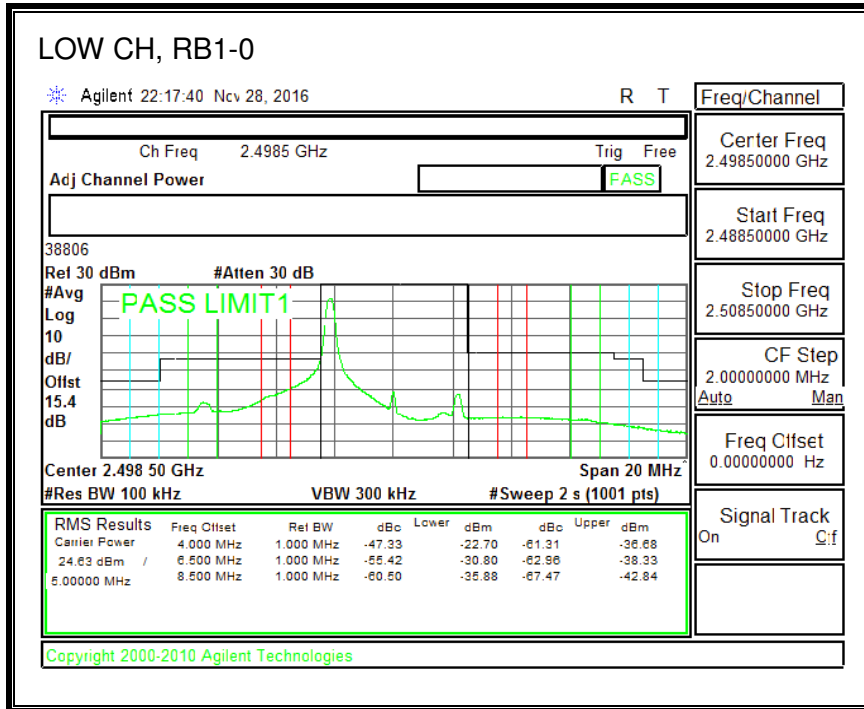

16QAM, (1.4 MHz BAND WIDTH)

QPSK, (3.0 MHz BAND WIDTH)

16QAM, (3.0 MHz BAND WIDTH)

QPSK, (5.0 MHz BAND WIDTH)

16QAM, (5.0 MHz BAND WIDTH)

QPSK, (10.0 MHz BAND WIDTH)

16QAM, (10.0 MHz BAND WIDTH)

8.2.11. LTE BAND 30 ADJACENT CHANNEL POWER

QPSK, (5.0 MHz BAND WIDTH)

16QAM, (5.0 MHz BAND WIDTH)

QPSK, (10.0 MHz BAND WIDTH)

16QAM, (10.0 MHz BAND WIDTH)

8.2.13. LTE BAND 41 ADJACENT CHANNEL POWER

QPSK, (5.0 MHz BAND WIDTH)

16QAM, (5.0 MHz BAND WIDTH)