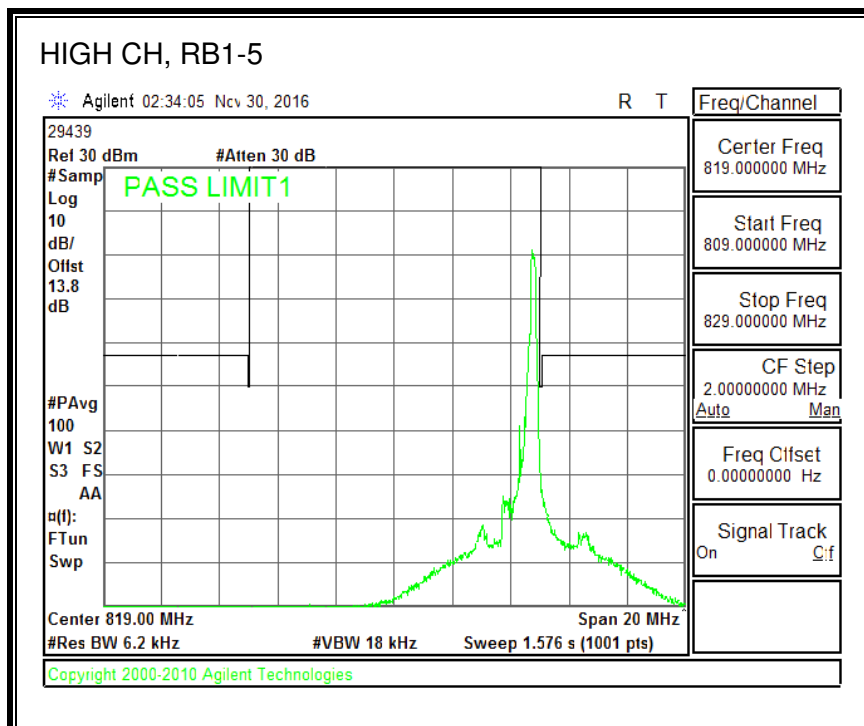

QPSK, (3.0 MHz BAND WIDTH)

16QAM, (3.0 MHz BAND WIDTH)

QPSK, (5.0 MHz BAND WIDTH)

16QAM, (5.0 MHz BAND WIDTH)

QPSK, (10.0 MHz BAND WIDTH)

16QAM, (10.0 MHz BAND WIDTH)

8.2.10. LTE BAND 27 EMISSION MASK

QPSK, (1.4 MHz BAND WIDTH)

16QAM, (1.4 MHz BAND WIDTH)

QPSK, (3.0 MHz BAND WIDTH)

16QAM, (3.0 MHz BAND WIDTH)

QPSK, (5.0 MHz BAND WIDTH)

16QAM, (5.0 MHz BAND WIDTH)

QPSK, (10.0 MHz BAND WIDTH)

16QAM, (10.0 MHz BAND WIDTH)

8.2.11. LTE BAND 30 ADJACENT CHANNEL POWER