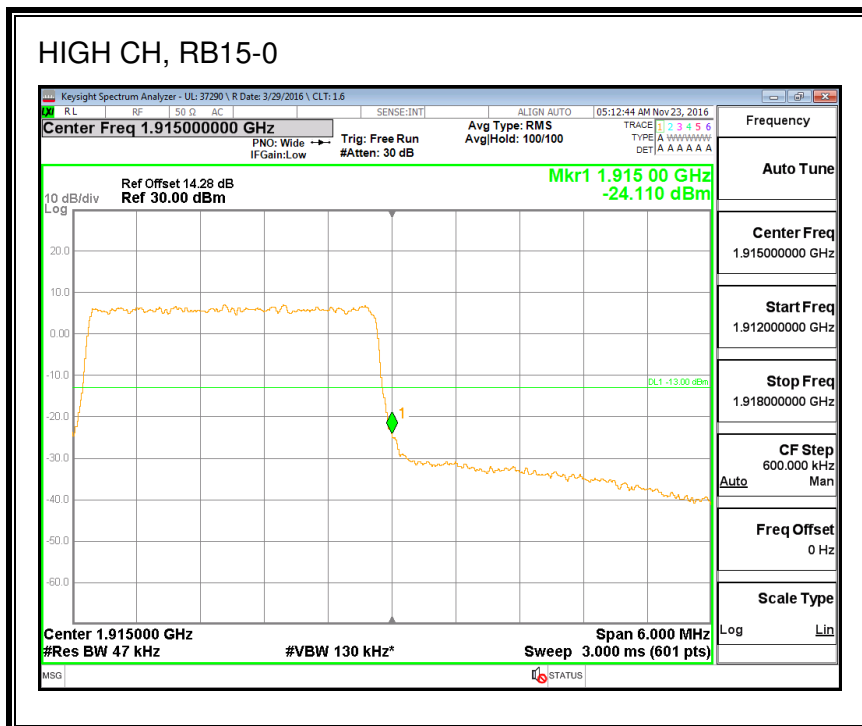

8.2.8. LTE BAND 25 BANDEDGE

QPSK, (1.4 MHz BAND WIDTH)

16QAM, (1.4 MHz BAND WIDTH)

QPSK, (3.0 MHz BAND WIDTH)

16QAM, (3.0 MHz BAND WIDTH)

QPSK, (5.0 MHz BAND WIDTH)

16QAM, (5.0 MHz BAND WIDTH)

QPSK, (10.0 MHz BAND WIDTH)

16QAM, (10.0 MHz BAND WIDTH)

QPSK, (15.0 MHz BAND WIDTH)

16QAM, (15.0 MHz BAND WIDTH)

QPSK, (20.0 MHz BAND WIDTH)

16QAM, (20.0 MHz BAND WIDTH)

8.2.9. LTE BAND 26 EMISSION MASK

QPSK, (1.4 MHz BAND WIDTH)

16QAM, (1.4 MHz BAND WIDTH)

QPSK, (3.0 MHz BAND WIDTH)

16QAM, (3.0 MHz BAND WIDTH)

QPSK, (5.0 MHz BAND WIDTH)

16QAM, (5.0 MHz BAND WIDTH)

QPSK, (10.0 MHz BAND WIDTH)

16QAM, (10.0 MHz BAND WIDTH)

8.2.10. LTE BAND 27 EMISSION MASK

QPSK, (1.4 MHz BAND WIDTH)

16QAM, (1.4 MHz BAND WIDTH)

QPSK, (3.0 MHz BAND WIDTH)

16QAM, (3.0 MHz BAND WIDTH)

QPSK, (5.0 MHz BAND WIDTH)

16QAM, (5.0 MHz BAND WIDTH)

QPSK, (10.0 MHz BAND WIDTH)

16QAM, (10.0 MHz BAND WIDTH)

8.2.11. LTE BAND 30 ADJACENT CHANNEL POWER