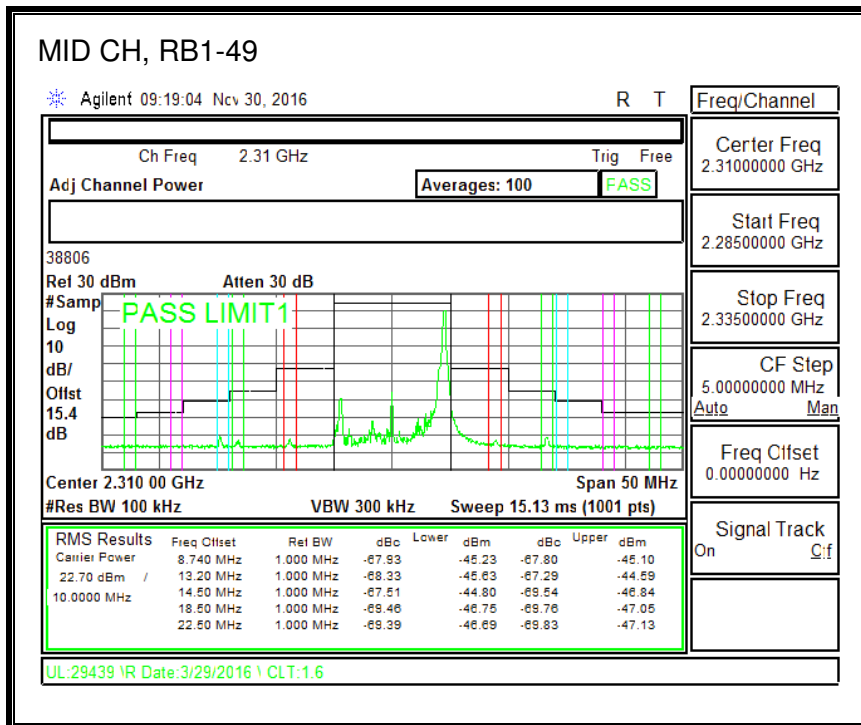

16QAM, (1.4 MHz BAND WIDTH)

QPSK, (3.0 MHz BAND WIDTH)

16QAM, (3.0 MHz BAND WIDTH)

QPSK, (5.0 MHz BAND WIDTH)

16QAM, (5.0 MHz BAND WIDTH)

QPSK, (10.0 MHz BAND WIDTH)

16QAM, (10.0 MHz BAND WIDTH)

8.2.11. LTE BAND 30 ADJACENT CHANNEL POWER

QPSK, (5.0 MHz BAND WIDTH)

16QAM, (5.0 MHz BAND WIDTH)

QPSK, (10.0 MHz BAND WIDTH)

16QAM, (10.0 MHz BAND WIDTH)

8.2.13. LTE BAND 41 ADJACENT CHANNEL POWER

QPSK, (5.0 MHz BAND WIDTH)

16QAM, (5.0 MHz BAND WIDTH)