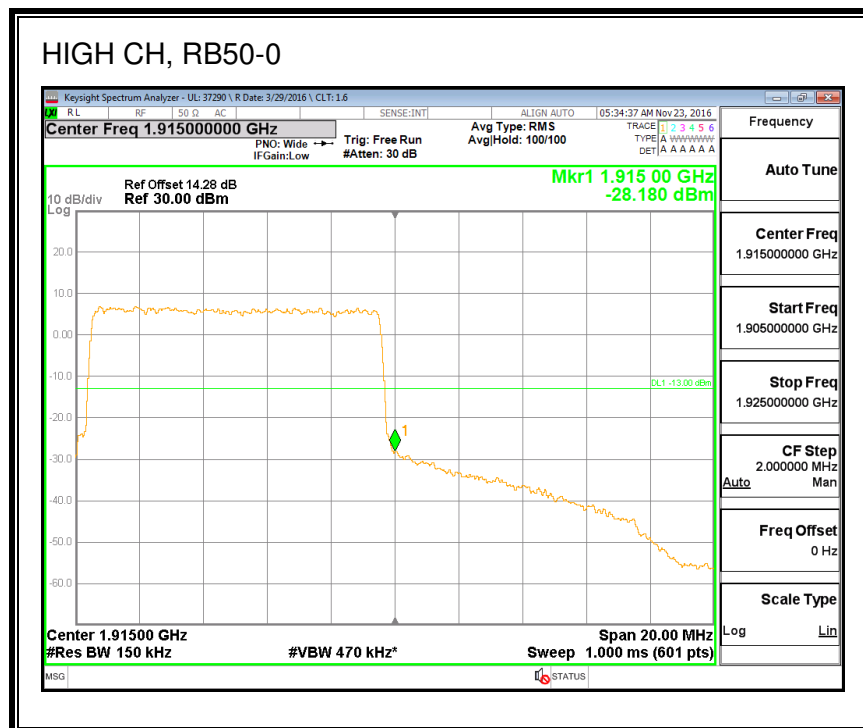

8.2.8. LTE BAND 25 BANDEDGE

QPSK, (1.4 MHz BAND WIDTH)

16QAM, (1.4 MHz BAND WIDTH)

QPSK, (3.0 MHz BAND WIDTH)

16QAM, (3.0 MHz BAND WIDTH)

QPSK, (5.0 MHz BAND WIDTH)

16QAM, (5.0 MHz BAND WIDTH)

QPSK, (10.0 MHz BAND WIDTH)

16QAM, (10.0 MHz BAND WIDTH)

QPSK, (15.0 MHz BAND WIDTH)

16QAM, (15.0 MHz BAND WIDTH)

QPSK, (20.0 MHz BAND WIDTH)

16QAM, (20.0 MHz BAND WIDTH)

8.2.9. LTE BAND 26 EMISSION MASK

QPSK, (1.4 MHz BAND WIDTH)

16QAM, (1.4 MHz BAND WIDTH)

QPSK, (3.0 MHz BAND WIDTH)

16QAM, (3.0 MHz BAND WIDTH)

QPSK, (5.0 MHz BAND WIDTH)

16QAM, (5.0 MHz BAND WIDTH)

QPSK, (10.0 MHz BAND WIDTH)

16QAM, (10.0 MHz BAND WIDTH)

8.2.10. LTE BAND 27 EMISSION MASK

QPSK, (1.4 MHz BAND WIDTH)

16QAM, (1.4 MHz BAND WIDTH)

QPSK, (3.0 MHz BAND WIDTH)

16QAM, (3.0 MHz BAND WIDTH)

QPSK, (5.0 MHz BAND WIDTH)

16QAM, (5.0 MHz BAND WIDTH)

QPSK, (10.0 MHz BAND WIDTH)

16QAM, (10.0 MHz BAND WIDTH)

8.2.11. LTE BAND 30 ADJACENT CHANNEL POWER