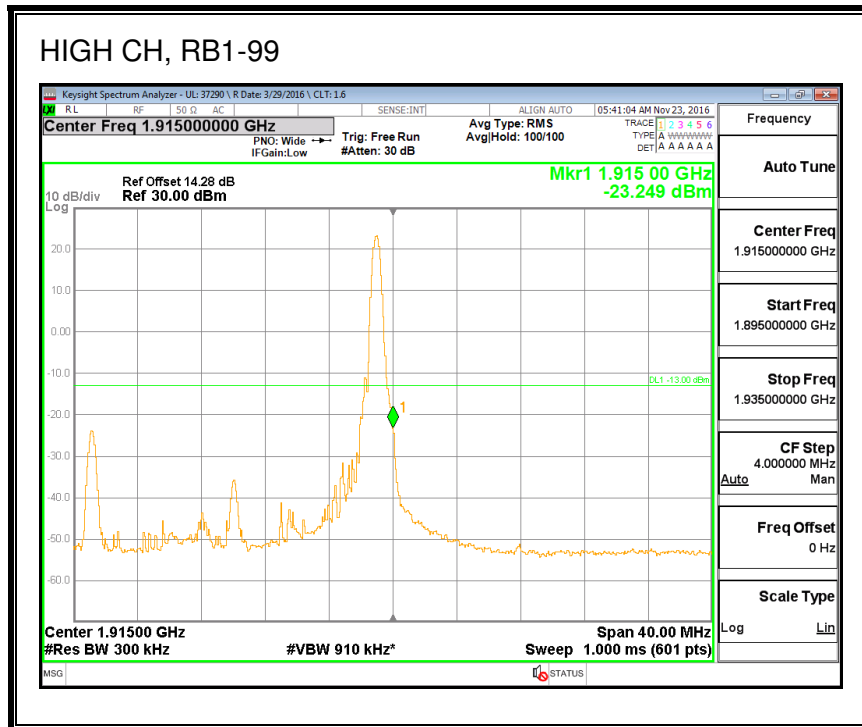

8.2.8. LTE BAND 25 BANDEDGE

QPSK, (1.4 MHz BAND WIDTH)

16QAM, (1.4 MHz BAND WIDTH)

QPSK, (3.0 MHz BAND WIDTH)

16QAM, (3.0 MHz BAND WIDTH)

QPSK, (5.0 MHz BAND WIDTH)

16QAM, (5.0 MHz BAND WIDTH)

QPSK, (10.0 MHz BAND WIDTH)

16QAM, (10.0 MHz BAND WIDTH)

QPSK, (15.0 MHz BAND WIDTH)

16QAM, (15.0 MHz BAND WIDTH)

QPSK, (20.0 MHz BAND WIDTH)

16QAM, (20.0 MHz BAND WIDTH)

8.2.9. LTE BAND 26 EMISSION MASK

QPSK, (1.4 MHz BAND WIDTH)

16QAM, (1.4 MHz BAND WIDTH)

QPSK, (3.0 MHz BAND WIDTH)

16QAM, (3.0 MHz BAND WIDTH)

QPSK, (5.0 MHz BAND WIDTH)

16QAM, (5.0 MHz BAND WIDTH)

QPSK, (10.0 MHz BAND WIDTH)

16QAM, (10.0 MHz BAND WIDTH)

8.2.10. LTE BAND 27 EMISSION MASK

QPSK, (1.4 MHz BAND WIDTH)

16QAM, (1.4 MHz BAND WIDTH)

QPSK, (3.0 MHz BAND WIDTH)

16QAM, (3.0 MHz BAND WIDTH)

QPSK, (5.0 MHz BAND WIDTH)

16QAM, (5.0 MHz BAND WIDTH)

QPSK, (10.0 MHz BAND WIDTH)

16QAM, (10.0 MHz BAND WIDTH)

8.2.11. LTE BAND 30 ADJACENT CHANNEL POWER