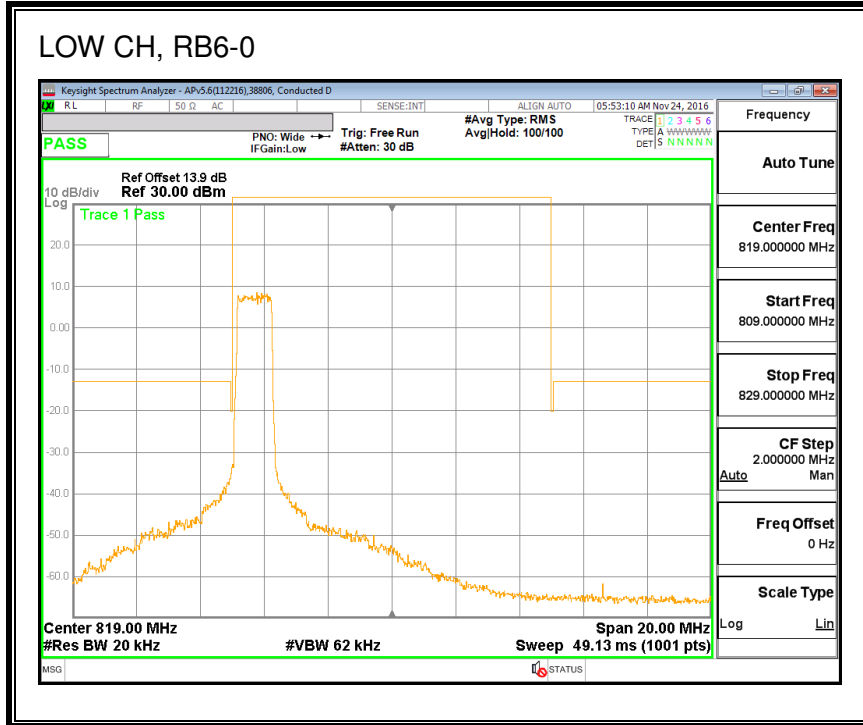

8.2.8. LTE BAND 25 BANDEDGE

QPSK, (1.4 MHz BAND WIDTH)

16QAM, (1.4 MHz BAND WIDTH)

QPSK, (3.0 MHz BAND WIDTH)

16QAM, (3.0 MHz BAND WIDTH)

QPSK, (5.0 MHz BAND WIDTH)

16QAM, (5.0 MHz BAND WIDTH)

QPSK, (10.0 MHz BAND WIDTH)

16QAM, (10.0 MHz BAND WIDTH)

QPSK, (15.0 MHz BAND WIDTH)

16QAM, (15.0 MHz BAND WIDTH)

QPSK, (20.0 MHz BAND WIDTH)

16QAM, (20.0 MHz BAND WIDTH)

8.2.9. LTE BAND 26 EMISSION MASK

QPSK, (1.4 MHz BAND WIDTH)

16QAM, (1.4 MHz BAND WIDTH)

QPSK, (3.0 MHz BAND WIDTH)

16QAM, (3.0 MHz BAND WIDTH)

QPSK, (5.0 MHz BAND WIDTH)

16QAM, (5.0 MHz BAND WIDTH)

QPSK, (10.0 MHz BAND WIDTH)

16QAM, (10.0 MHz BAND WIDTH)

8.2.10. LTE BAND 27 EMISSION MASK

QPSK, (1.4 MHz BAND WIDTH)

16QAM, (1.4 MHz BAND WIDTH)

QPSK, (3.0 MHz BAND WIDTH)

16QAM, (3.0 MHz BAND WIDTH)

QPSK, (5.0 MHz BAND WIDTH)

16QAM, (5.0 MHz BAND WIDTH)

QPSK, (10.0 MHz BAND WIDTH)

16QAM, (10.0 MHz BAND WIDTH)

8.2.11. LTE BAND 30 ADJACENT CHANNEL POWER