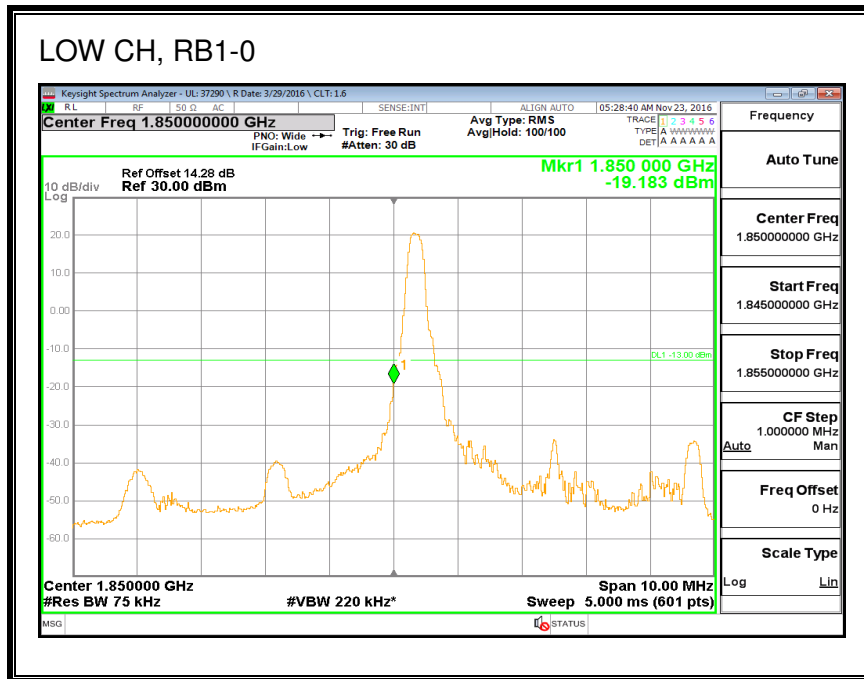

8.2.8. LTE BAND 25 BANDEDGE

QPSK, (1.4 MHz BAND WIDTH)

16QAM, (1.4 MHz BAND WIDTH)

QPSK, (3.0 MHz BAND WIDTH)

16QAM, (3.0 MHz BAND WIDTH)

QPSK, (5.0 MHz BAND WIDTH)

16QAM, (5.0 MHz BAND WIDTH)

QPSK, (10.0 MHz BAND WIDTH)

16QAM, (10.0 MHz BAND WIDTH)

QPSK, (15.0 MHz BAND WIDTH)

16QAM, (15.0 MHz BAND WIDTH)

QPSK, (20.0 MHz BAND WIDTH)

16QAM, (20.0 MHz BAND WIDTH)

8.2.9. LTE BAND 26 EMISSION MASK

QPSK, (1.4 MHz BAND WIDTH)

16QAM, (1.4 MHz BAND WIDTH)

QPSK, (3.0 MHz BAND WIDTH)

16QAM, (3.0 MHz BAND WIDTH)

QPSK, (5.0 MHz BAND WIDTH)

16QAM, (5.0 MHz BAND WIDTH)

QPSK, (10.0 MHz BAND WIDTH)

16QAM, (10.0 MHz BAND WIDTH)

8.2.10. LTE BAND 27 EMISSION MASK

QPSK, (1.4 MHz BAND WIDTH)