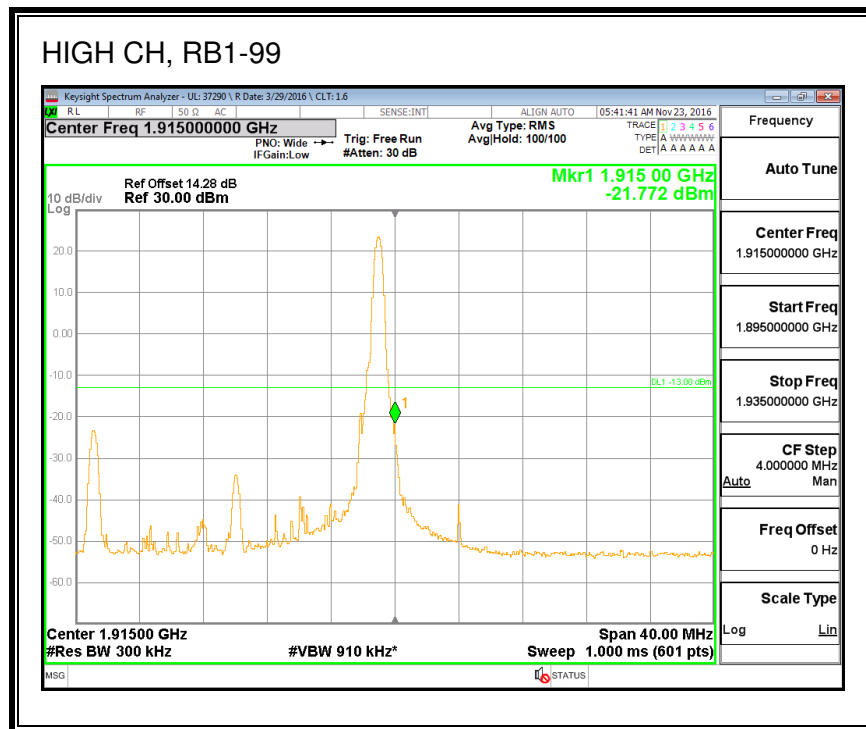

8.2.8. LTE BAND 25 BANDEDGE

QPSK, (1.4 MHz BAND WIDTH)

16QAM, (1.4 MHz BAND WIDTH)

QPSK, (3.0 MHz BAND WIDTH)

16QAM, (3.0 MHz BAND WIDTH)

QPSK, (5.0 MHz BAND WIDTH)

16QAM, (5.0 MHz BAND WIDTH)

QPSK, (10.0 MHz BAND WIDTH)

16QAM, (10.0 MHz BAND WIDTH)

QPSK, (15.0 MHz BAND WIDTH)

16QAM, (15.0 MHz BAND WIDTH)

QPSK, (20.0 MHz BAND WIDTH)

16QAM, (20.0 MHz BAND WIDTH)

8.2.9. LTE BAND 26 EMISSION MASK

QPSK, (1.4 MHz BAND WIDTH)

16QAM, (1.4 MHz BAND WIDTH)

QPSK, (3.0 MHz BAND WIDTH)

16QAM, (3.0 MHz BAND WIDTH)

QPSK, (5.0 MHz BAND WIDTH)

16QAM, (5.0 MHz BAND WIDTH)

QPSK, (10.0 MHz BAND WIDTH)

16QAM, (10.0 MHz BAND WIDTH)

8.2.10. LTE BAND 27 EMISSION MASK

QPSK, (1.4 MHz BAND WIDTH)

16QAM, (1.4 MHz BAND WIDTH)

QPSK, (3.0 MHz BAND WIDTH)

16QAM, (3.0 MHz BAND WIDTH)

QPSK, (5.0 MHz BAND WIDTH)

16QAM, (5.0 MHz BAND WIDTH)

QPSK, (10.0 MHz BAND WIDTH)

16QAM, (10.0 MHz BAND WIDTH)

8.2.11. LTE BAND 30 ADJACENT CHANNEL POWER