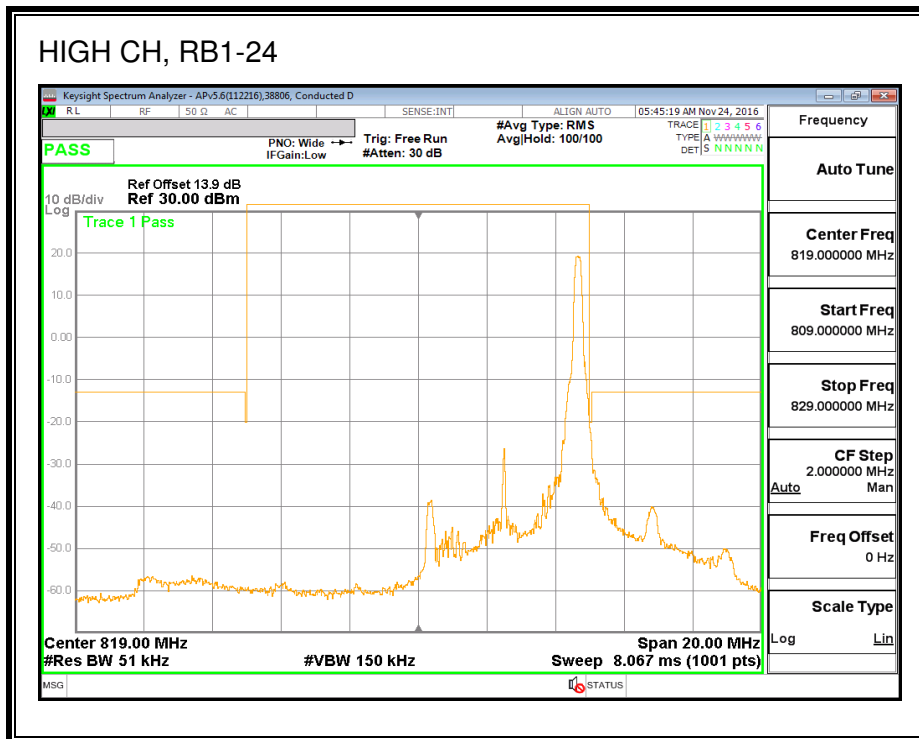

QPSK, (3.0 MHz BAND WIDTH)

16QAM, (3.0 MHz BAND WIDTH)

QPSK, (5.0 MHz BAND WIDTH)

16QAM, (5.0 MHz BAND WIDTH)

QPSK, (10.0 MHz BAND WIDTH)

16QAM, (10.0 MHz BAND WIDTH)

8.2.10. LTE BAND 27 EMISSION MASK

QPSK, (1.4 MHz BAND WIDTH)

16QAM, (1.4 MHz BAND WIDTH)

QPSK, (3.0 MHz BAND WIDTH)

16QAM, (3.0 MHz BAND WIDTH)

QPSK, (5.0 MHz BAND WIDTH)

16QAM, (5.0 MHz BAND WIDTH)

QPSK, (10.0 MHz BAND WIDTH)

16QAM, (10.0 MHz BAND WIDTH)

8.2.11. LTE BAND 30 ADJACENT CHANNEL POWER