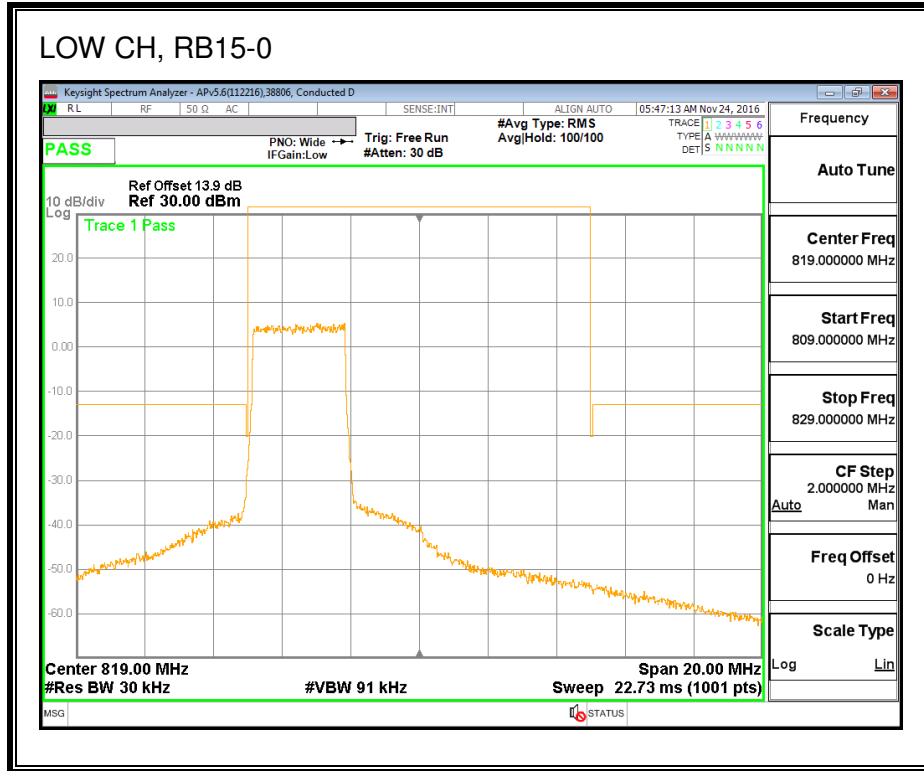

8.2.8. LTE BAND 25 BANDEDGE

QPSK, (1.4 MHz BAND WIDTH)

16QAM, (1.4 MHz BAND WIDTH)

QPSK, (3.0 MHz BAND WIDTH)

16QAM, (3.0 MHz BAND WIDTH)

QPSK, (5.0 MHz BAND WIDTH)

16QAM, (5.0 MHz BAND WIDTH)

QPSK, (10.0 MHz BAND WIDTH)

16QAM, (10.0 MHz BAND WIDTH)

QPSK, (15.0 MHz BAND WIDTH)

16QAM, (15.0 MHz BAND WIDTH)

QPSK, (20.0 MHz BAND WIDTH)

16QAM, (20.0 MHz BAND WIDTH)

8.2.9. LTE BAND 26 EMISSION MASK

QPSK, (1.4 MHz BAND WIDTH)

16QAM, (1.4 MHz BAND WIDTH)

QPSK, (3.0 MHz BAND WIDTH)

16QAM, (3.0 MHz BAND WIDTH)

QPSK, (5.0 MHz BAND WIDTH)

16QAM, (5.0 MHz BAND WIDTH)

QPSK, (10.0 MHz BAND WIDTH)

16QAM, (10.0 MHz BAND WIDTH)

8.2.10. LTE BAND 27 EMISSION MASK

QPSK, (1.4 MHz BAND WIDTH)

16QAM, (1.4 MHz BAND WIDTH)

QPSK, (3.0 MHz BAND WIDTH)

16QAM, (3.0 MHz BAND WIDTH)

QPSK, (5.0 MHz BAND WIDTH)

16QAM, (5.0 MHz BAND WIDTH)

QPSK, (10.0 MHz BAND WIDTH)

16QAM, (10.0 MHz BAND WIDTH)

8.2.11. LTE BAND 30 ADJACENT CHANNEL POWER