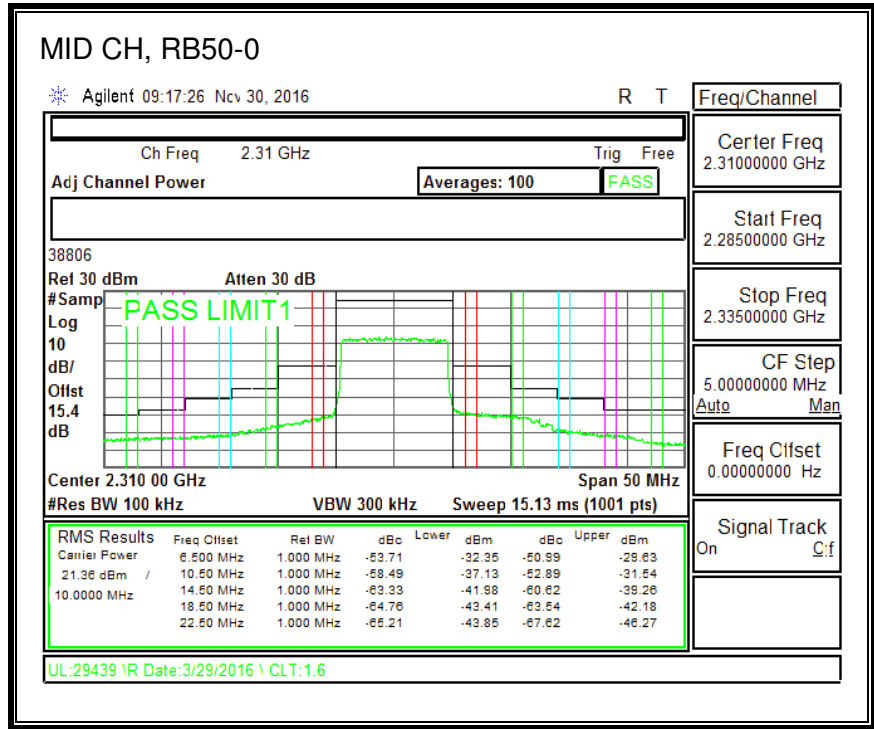

16QAM, (1.4 MHz BAND WIDTH)

QPSK, (3.0 MHz BAND WIDTH)

16QAM, (3.0 MHz BAND WIDTH)

QPSK, (5.0 MHz BAND WIDTH)

16QAM, (5.0 MHz BAND WIDTH)

QPSK, (10.0 MHz BAND WIDTH)

16QAM, (10.0 MHz BAND WIDTH)

8.2.11. LTE BAND 30 ADJACENT CHANNEL POWER

QPSK, (5.0 MHz BAND WIDTH)

16QAM, (5.0 MHz BAND WIDTH)

QPSK, (10.0 MHz BAND WIDTH)

16QAM, (10.0 MHz BAND WIDTH)

8.2.13. LTE BAND 41 ADJACENT CHANNEL POWER

QPSK, (5.0 MHz BAND WIDTH)

16QAM, (5.0 MHz BAND WIDTH)