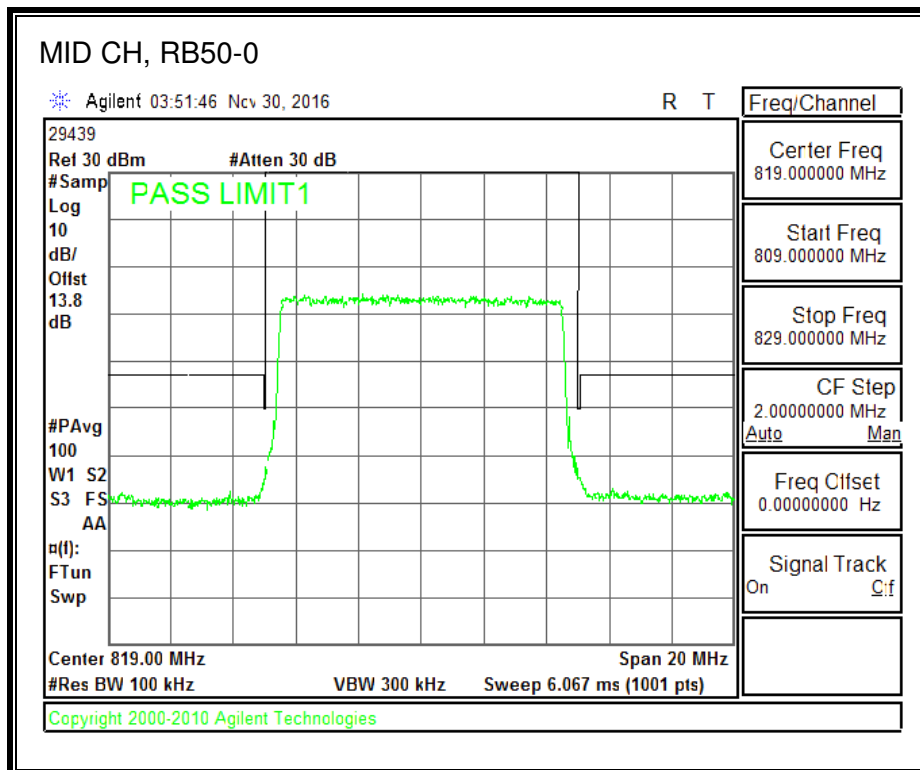

16QAM, (1.4 MHz BAND WIDTH)

QPSK, (3.0 MHz BAND WIDTH)

16QAM, (3.0 MHz BAND WIDTH)

QPSK, (5.0 MHz BAND WIDTH)

16QAM, (5.0 MHz BAND WIDTH)

QPSK, (10.0 MHz BAND WIDTH)

16QAM, (10.0 MHz BAND WIDTH)

8.2.11. LTE BAND 30 ADJACENT CHANNEL POWER

QPSK, (5.0 MHz BAND WIDTH)

16QAM, (5.0 MHz BAND WIDTH)

QPSK, (10.0 MHz BAND WIDTH)

16QAM, (10.0 MHz BAND WIDTH)

8.2.13. LTE BAND 41 ADJACENT CHANNEL POWER

QPSK, (5.0 MHz BAND WIDTH)

16QAM, (5.0 MHz BAND WIDTH)