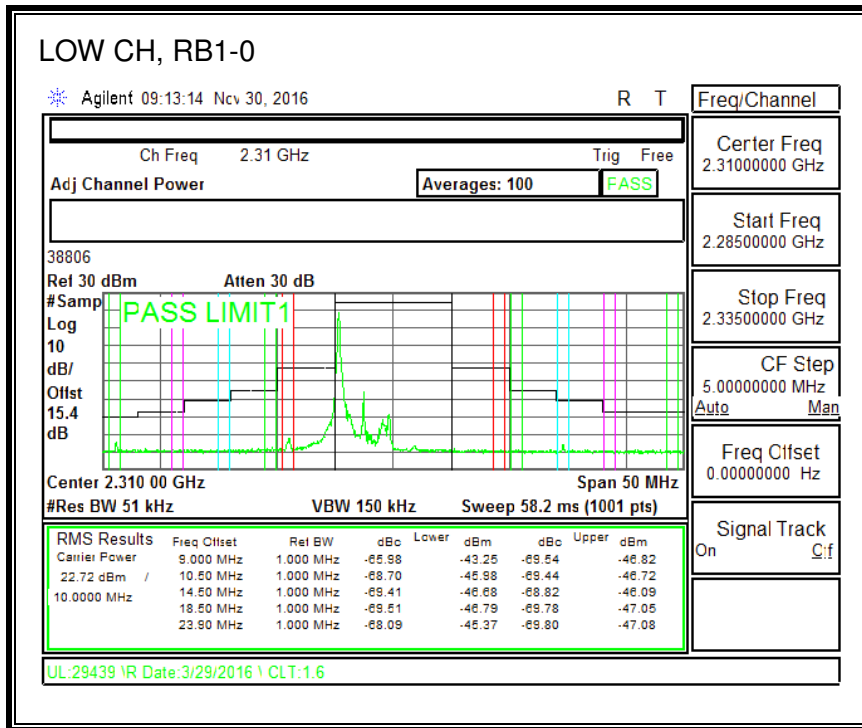

16QAM, (1.4 MHz BAND WIDTH)

QPSK, (3.0 MHz BAND WIDTH)

16QAM, (3.0 MHz BAND WIDTH)

QPSK, (5.0 MHz BAND WIDTH)

16QAM, (5.0 MHz BAND WIDTH)

QPSK, (10.0 MHz BAND WIDTH)

16QAM, (10.0 MHz BAND WIDTH)

8.2.11. LTE BAND 30 ADJACENT CHANNEL POWER

QPSK, (5.0 MHz BAND WIDTH)

16QAM, (5.0 MHz BAND WIDTH)

QPSK, (10.0 MHz BAND WIDTH)

16QAM, (10.0 MHz BAND WIDTH)

8.2.13. LTE BAND 41 ADJACENT CHANNEL POWER

QPSK, (5.0 MHz BAND WIDTH)

16QAM, (5.0 MHz BAND WIDTH)