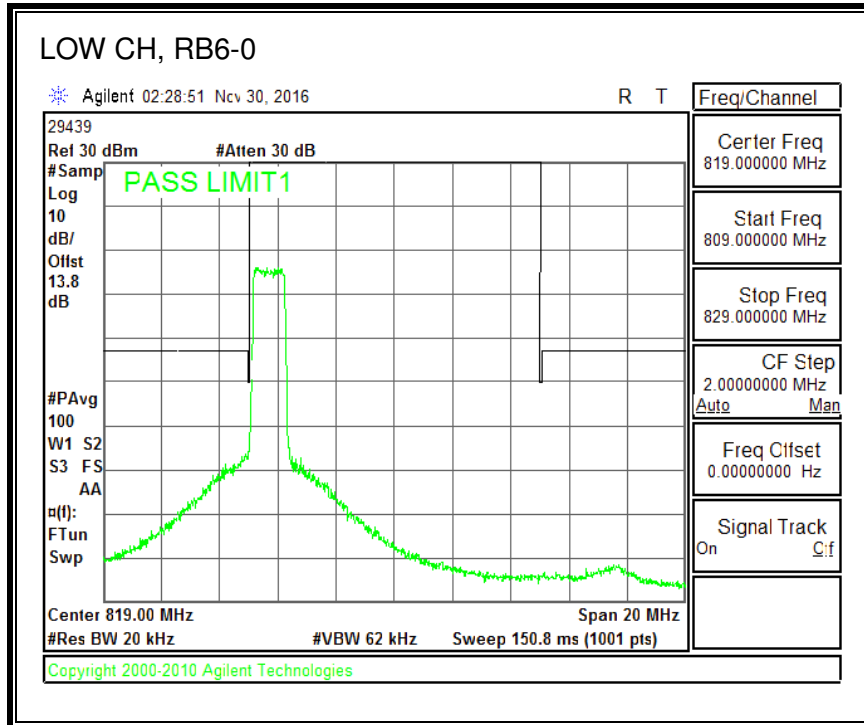

QPSK, (3.0 MHz BAND WIDTH)

16QAM, (3.0 MHz BAND WIDTH)

QPSK, (5.0 MHz BAND WIDTH)

16QAM, (5.0 MHz BAND WIDTH)

QPSK, (10.0 MHz BAND WIDTH)

16QAM, (10.0 MHz BAND WIDTH)

8.2.10. LTE BAND 27 EMISSION MASK

QPSK, (1.4 MHz BAND WIDTH)

16QAM, (1.4 MHz BAND WIDTH)

QPSK, (3.0 MHz BAND WIDTH)

16QAM, (3.0 MHz BAND WIDTH)

QPSK, (5.0 MHz BAND WIDTH)

16QAM, (5.0 MHz BAND WIDTH)

QPSK, (10.0 MHz BAND WIDTH)

16QAM, (10.0 MHz BAND WIDTH)

8.2.11. LTE BAND 30 ADJACENT CHANNEL POWER

QPSK, (5.0 MHz BAND WIDTH)

16QAM, (5.0 MHz BAND WIDTH)

QPSK, (10.0 MHz BAND WIDTH)

16QAM, (10.0 MHz BAND WIDTH)

8.2.13. LTE BAND 41 ADJACENT CHANNEL POWER

QPSK, (5.0 MHz BAND WIDTH)

16QAM, (5.0 MHz BAND WIDTH)