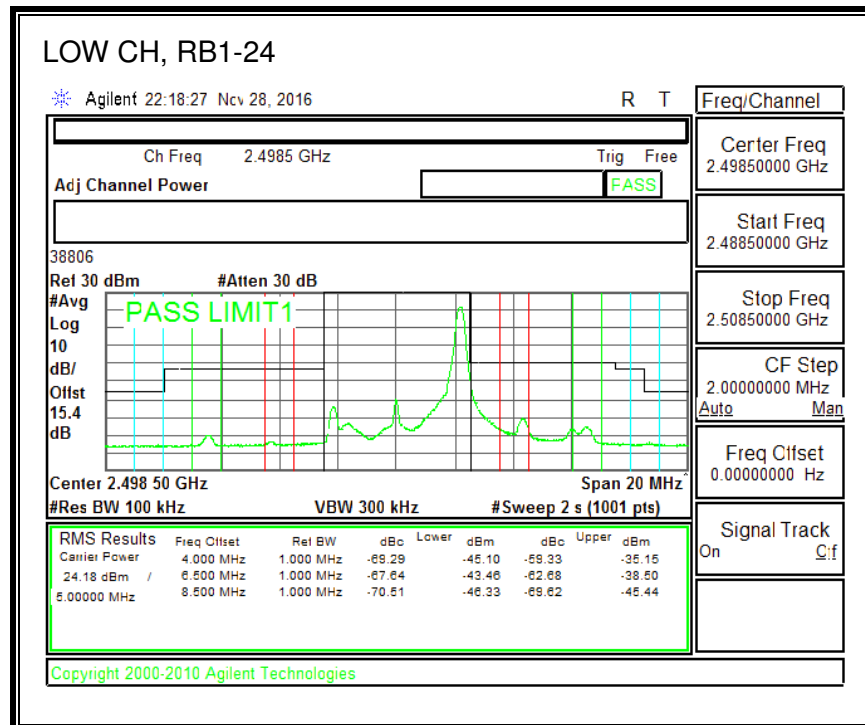

16QAM, (1.4 MHz BAND WIDTH)

QPSK, (3.0 MHz BAND WIDTH)

16QAM, (3.0 MHz BAND WIDTH)

QPSK, (5.0 MHz BAND WIDTH)

16QAM, (5.0 MHz BAND WIDTH)

QPSK, (10.0 MHz BAND WIDTH)

16QAM, (10.0 MHz BAND WIDTH)

8.2.11. LTE BAND 30 ADJACENT CHANNEL POWER

QPSK, (5.0 MHz BAND WIDTH)

16QAM, (5.0 MHz BAND WIDTH)

QPSK, (10.0 MHz BAND WIDTH)

16QAM, (10.0 MHz BAND WIDTH)

8.2.13. LTE BAND 41 ADJACENT CHANNEL POWER

QPSK, (5.0 MHz BAND WIDTH)

16QAM, (5.0 MHz BAND WIDTH)