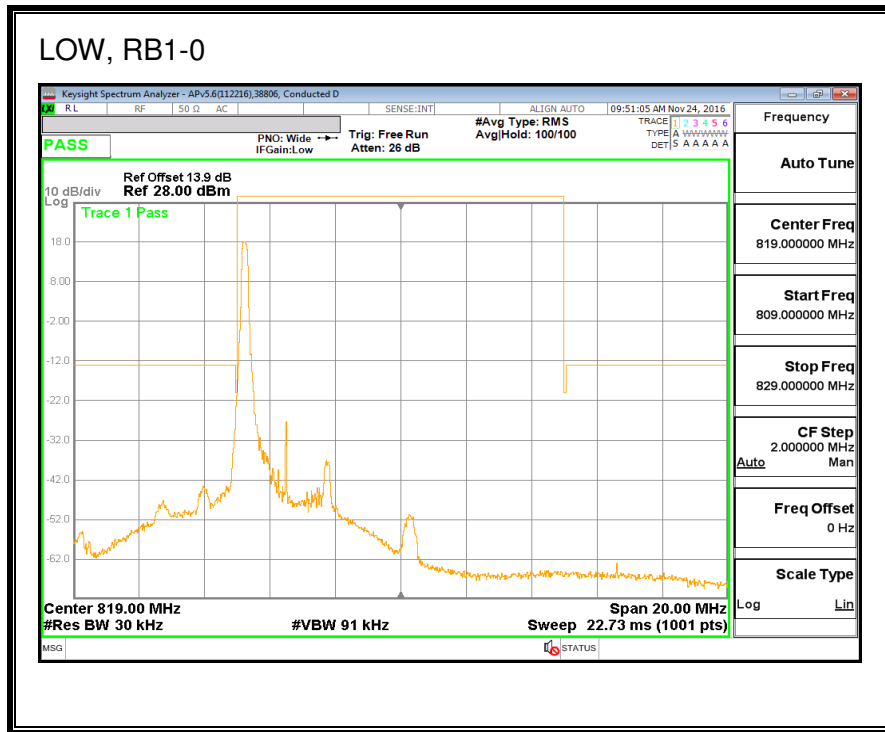

8.2.8. LTE BAND 25 BANDEDGE

QPSK, (1.4 MHz BAND WIDTH)

16QAM, (1.4 MHz BAND WIDTH)

QPSK, (3.0 MHz BAND WIDTH)

16QAM, (3.0 MHz BAND WIDTH)

QPSK, (5.0 MHz BAND WIDTH)

16QAM, (5.0 MHz BAND WIDTH)

QPSK, (10.0 MHz BAND WIDTH)

16QAM, (10.0 MHz BAND WIDTH)

QPSK, (15.0 MHz BAND WIDTH)

16QAM, (15.0 MHz BAND WIDTH)

QPSK, (20.0 MHz BAND WIDTH)

16QAM, (20.0 MHz BAND WIDTH)

8.2.9. LTE BAND 26 EMISSION MASK

QPSK, (1.4 MHz BAND WIDTH)

16QAM, (1.4 MHz BAND WIDTH)

QPSK, (3.0 MHz BAND WIDTH)

16QAM, (3.0 MHz BAND WIDTH)

QPSK, (5.0 MHz BAND WIDTH)

16QAM, (5.0 MHz BAND WIDTH)

QPSK, (10.0 MHz BAND WIDTH)

16QAM, (10.0 MHz BAND WIDTH)

8.2.10. LTE BAND 27 EMISSION MASK

QPSK, (1.4 MHz BAND WIDTH)

16QAM, (1.4 MHz BAND WIDTH)

QPSK, (3.0 MHz BAND WIDTH)

16QAM, (3.0 MHz BAND WIDTH)

QPSK, (5.0 MHz BAND WIDTH)

16QAM, (5.0 MHz BAND WIDTH)

QPSK, (10.0 MHz BAND WIDTH)

16QAM, (10.0 MHz BAND WIDTH)

8.2.11. LTE BAND 30 ADJACENT CHANNEL POWER