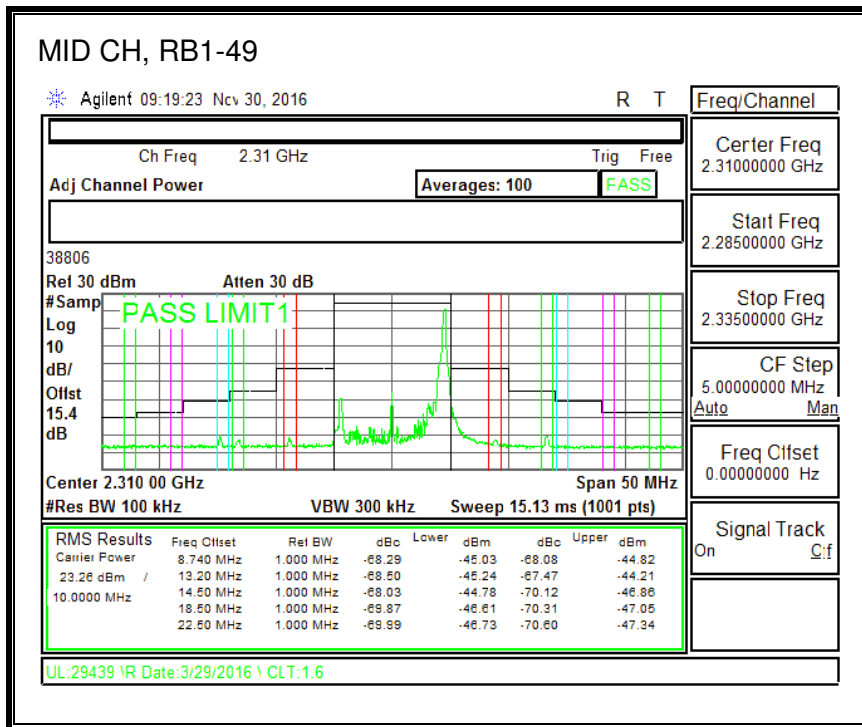

16QAM, (1.4 MHz BAND WIDTH)

QPSK, (3.0 MHz BAND WIDTH)

16QAM, (3.0 MHz BAND WIDTH)

QPSK, (5.0 MHz BAND WIDTH)

16QAM, (5.0 MHz BAND WIDTH)

QPSK, (10.0 MHz BAND WIDTH)

16QAM, (10.0 MHz BAND WIDTH)

8.2.11. LTE BAND 30 ADJACENT CHANNEL POWER

QPSK, (5.0 MHz BAND WIDTH)

16QAM, (5.0 MHz BAND WIDTH)

QPSK, (10.0 MHz BAND WIDTH)

16QAM, (10.0 MHz BAND WIDTH)

8.2.13. LTE BAND 41 ADJACENT CHANNEL POWER

QPSK, (5.0 MHz BAND WIDTH)

16QAM, (5.0 MHz BAND WIDTH)