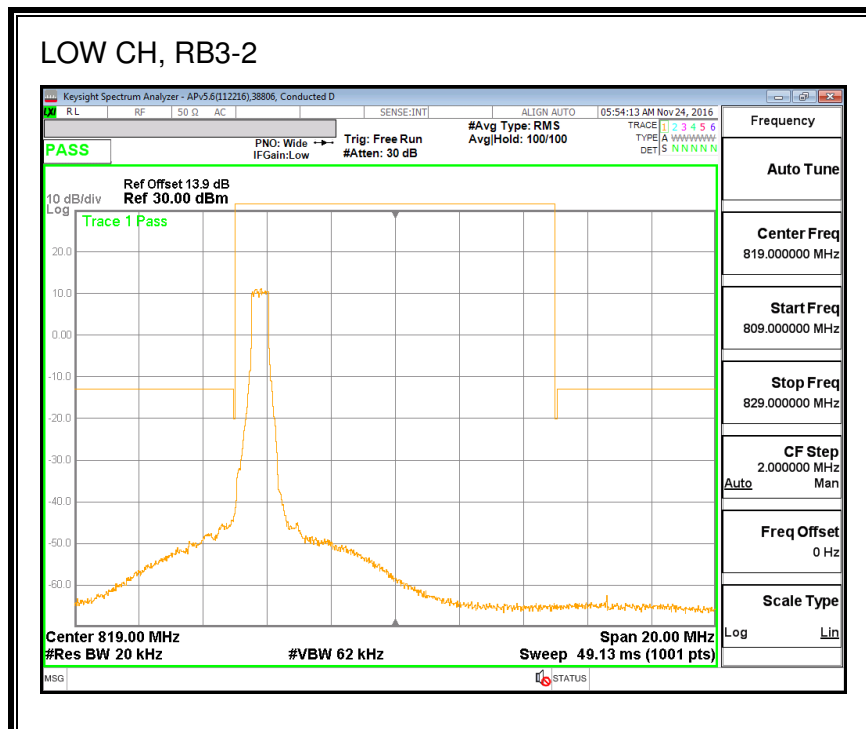

8.2.8. LTE BAND 25 BANDEDGE

QPSK, (1.4 MHz BAND WIDTH)

16QAM, (1.4 MHz BAND WIDTH)

QPSK, (3.0 MHz BAND WIDTH)

16QAM, (3.0 MHz BAND WIDTH)

QPSK, (5.0 MHz BAND WIDTH)

16QAM, (5.0 MHz BAND WIDTH)

QPSK, (10.0 MHz BAND WIDTH)

16QAM, (10.0 MHz BAND WIDTH)

QPSK, (15.0 MHz BAND WIDTH)

16QAM, (15.0 MHz BAND WIDTH)

QPSK, (20.0 MHz BAND WIDTH)

16QAM, (20.0 MHz BAND WIDTH)

8.2.9. LTE BAND 26 EMISSION MASK

QPSK, (1.4 MHz BAND WIDTH)

16QAM, (1.4 MHz BAND WIDTH)

QPSK, (3.0 MHz BAND WIDTH)

16QAM, (3.0 MHz BAND WIDTH)

QPSK, (5.0 MHz BAND WIDTH)

16QAM, (5.0 MHz BAND WIDTH)

QPSK, (10.0 MHz BAND WIDTH)

16QAM, (10.0 MHz BAND WIDTH)

8.2.10. LTE BAND 27 EMISSION MASK

QPSK, (1.4 MHz BAND WIDTH)

16QAM, (1.4 MHz BAND WIDTH)

QPSK, (3.0 MHz BAND WIDTH)

16QAM, (3.0 MHz BAND WIDTH)

QPSK, (5.0 MHz BAND WIDTH)

16QAM, (5.0 MHz BAND WIDTH)

QPSK, (10.0 MHz BAND WIDTH)

16QAM, (10.0 MHz BAND WIDTH)

8.2.11. LTE BAND 30 ADJACENT CHANNEL POWER