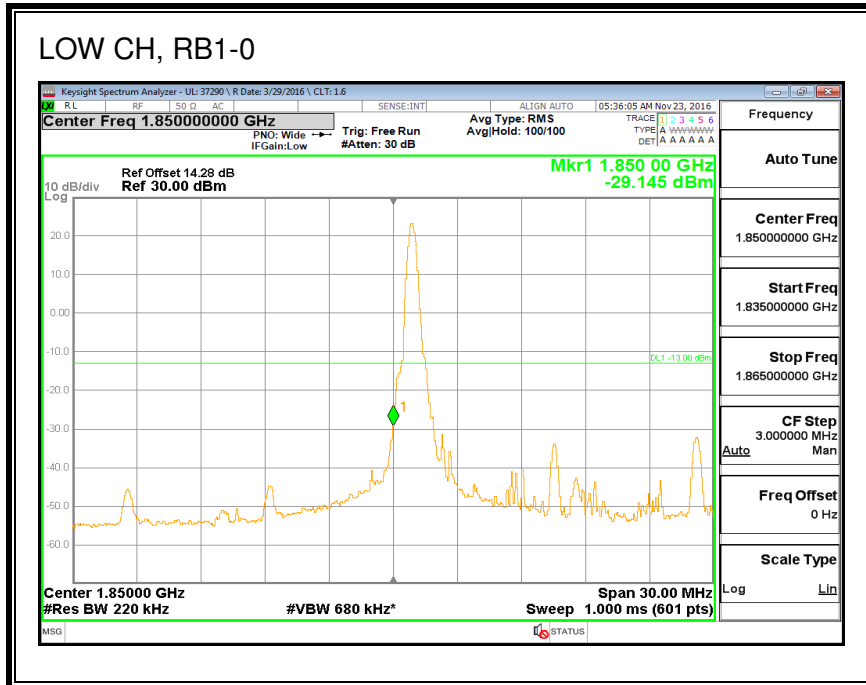

8.2.8. LTE BAND 25 BANDEDGE

QPSK, (1.4 MHz BAND WIDTH)

16QAM, (1.4 MHz BAND WIDTH)

QPSK, (3.0 MHz BAND WIDTH)

16QAM, (3.0 MHz BAND WIDTH)

QPSK, (5.0 MHz BAND WIDTH)

16QAM, (5.0 MHz BAND WIDTH)

QPSK, (10.0 MHz BAND WIDTH)

16QAM, (10.0 MHz BAND WIDTH)

QPSK, (15.0 MHz BAND WIDTH)

16QAM, (15.0 MHz BAND WIDTH)

QPSK, (20.0 MHz BAND WIDTH)

16QAM, (20.0 MHz BAND WIDTH)

8.2.9. LTE BAND 26 EMISSION MASK

QPSK, (1.4 MHz BAND WIDTH)

16QAM, (1.4 MHz BAND WIDTH)