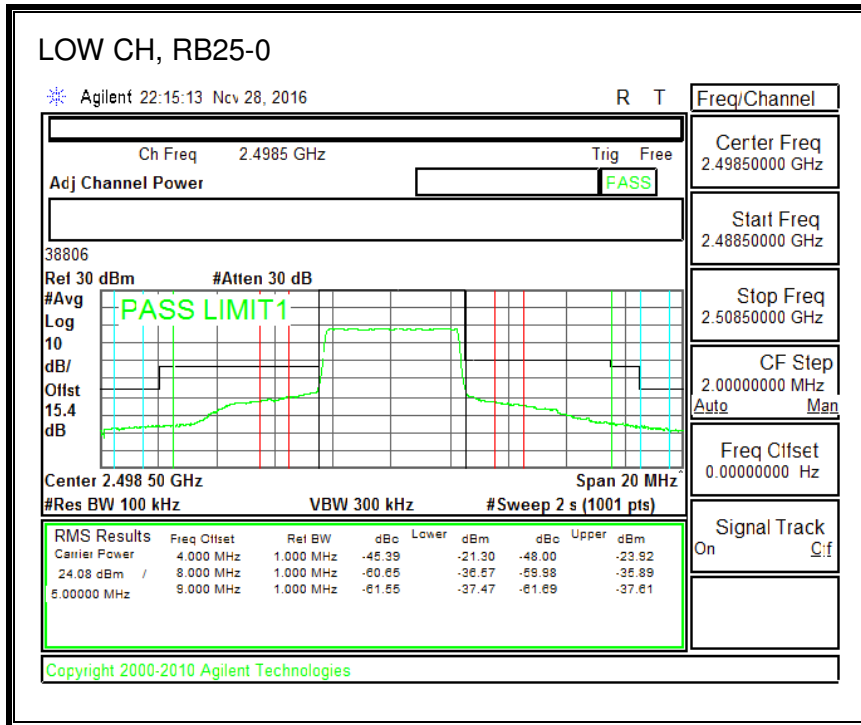

16QAM, (1.4 MHz BAND WIDTH)

QPSK, (3.0 MHz BAND WIDTH)

16QAM, (3.0 MHz BAND WIDTH)

QPSK, (5.0 MHz BAND WIDTH)

16QAM, (5.0 MHz BAND WIDTH)

QPSK, (10.0 MHz BAND WIDTH)

16QAM, (10.0 MHz BAND WIDTH)

8.2.11. LTE BAND 30 ADJACENT CHANNEL POWER

QPSK, (5.0 MHz BAND WIDTH)

16QAM, (5.0 MHz BAND WIDTH)

QPSK, (10.0 MHz BAND WIDTH)

16QAM, (10.0 MHz BAND WIDTH)

8.2.13. LTE BAND 41 ADJACENT CHANNEL POWER

QPSK, (5.0 MHz BAND WIDTH)

16QAM, (5.0 MHz BAND WIDTH)