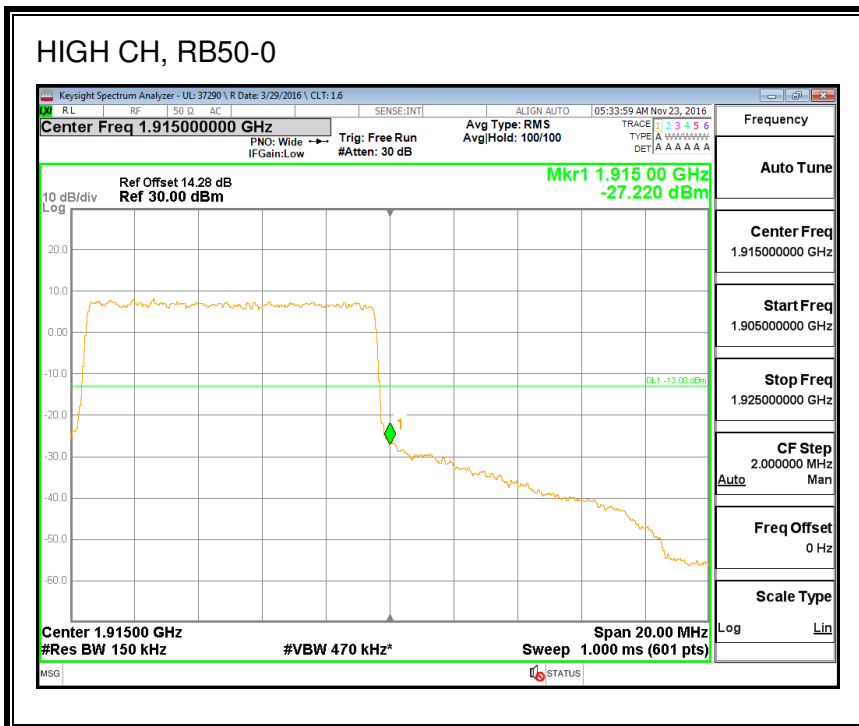

8.2.8. LTE BAND 25 BANDEDGE

QPSK, (1.4 MHz BAND WIDTH)

16QAM, (1.4 MHz BAND WIDTH)

QPSK, (3.0 MHz BAND WIDTH)

16QAM, (3.0 MHz BAND WIDTH)

QPSK, (5.0 MHz BAND WIDTH)

16QAM, (5.0 MHz BAND WIDTH)

QPSK, (10.0 MHz BAND WIDTH)

16QAM, (10.0 MHz BAND WIDTH)

QPSK, (15.0 MHz BAND WIDTH)

16QAM, (15.0 MHz BAND WIDTH)

QPSK, (20.0 MHz BAND WIDTH)

16QAM, (20.0 MHz BAND WIDTH)

8.2.9. LTE BAND 26 EMISSION MASK

QPSK, (1.4 MHz BAND WIDTH)

16QAM, (1.4 MHz BAND WIDTH)

QPSK, (3.0 MHz BAND WIDTH)

16QAM, (3.0 MHz BAND WIDTH)

QPSK, (5.0 MHz BAND WIDTH)

16QAM, (5.0 MHz BAND WIDTH)

QPSK, (10.0 MHz BAND WIDTH)

16QAM, (10.0 MHz BAND WIDTH)

8.2.10. LTE BAND 27 EMISSION MASK

QPSK, (1.4 MHz BAND WIDTH)

16QAM, (1.4 MHz BAND WIDTH)

QPSK, (3.0 MHz BAND WIDTH)

16QAM, (3.0 MHz BAND WIDTH)

QPSK, (5.0 MHz BAND WIDTH)

16QAM, (5.0 MHz BAND WIDTH)

QPSK, (10.0 MHz BAND WIDTH)

16QAM, (10.0 MHz BAND WIDTH)

8.2.11. LTE BAND 30 ADJACENT CHANNEL POWER