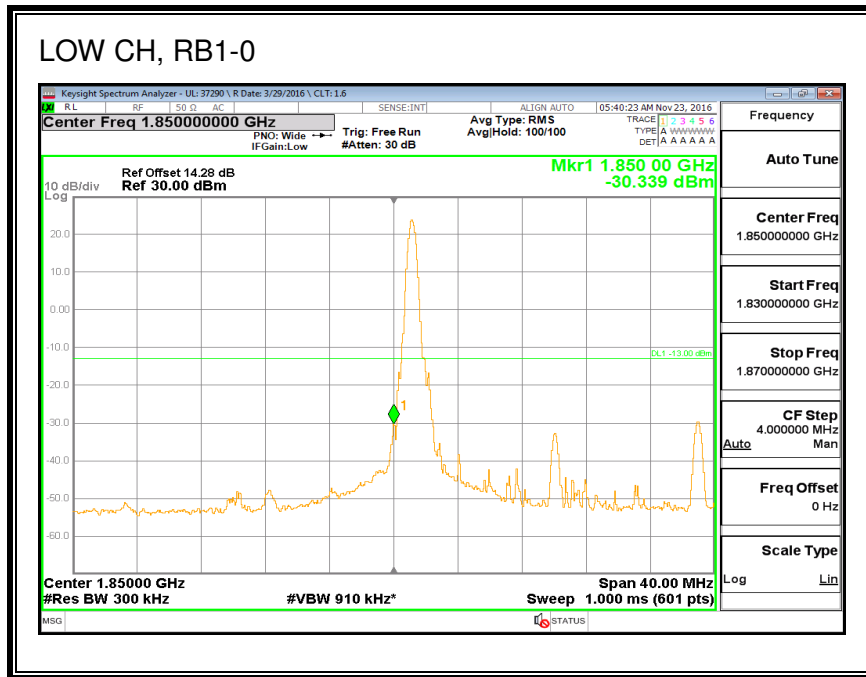

8.2.8. LTE BAND 25 BANDEDGE

QPSK, (1.4 MHz BAND WIDTH)

16QAM, (1.4 MHz BAND WIDTH)

QPSK, (3.0 MHz BAND WIDTH)

16QAM, (3.0 MHz BAND WIDTH)

QPSK, (5.0 MHz BAND WIDTH)

16QAM, (5.0 MHz BAND WIDTH)

QPSK, (10.0 MHz BAND WIDTH)

16QAM, (10.0 MHz BAND WIDTH)

QPSK, (15.0 MHz BAND WIDTH)

16QAM, (15.0 MHz BAND WIDTH)

QPSK, (20.0 MHz BAND WIDTH)

16QAM, (20.0 MHz BAND WIDTH)

8.2.9. LTE BAND 26 EMISSION MASK

QPSK, (1.4 MHz BAND WIDTH)

16QAM, (1.4 MHz BAND WIDTH)

QPSK, (3.0 MHz BAND WIDTH)

16QAM, (3.0 MHz BAND WIDTH)

QPSK, (5.0 MHz BAND WIDTH)

16QAM, (5.0 MHz BAND WIDTH)

QPSK, (10.0 MHz BAND WIDTH)

16QAM, (10.0 MHz BAND WIDTH)

8.2.10. LTE BAND 27 EMISSION MASK

QPSK, (1.4 MHz BAND WIDTH)

16QAM, (1.4 MHz BAND WIDTH)

QPSK, (3.0 MHz BAND WIDTH)

16QAM, (3.0 MHz BAND WIDTH)

QPSK, (5.0 MHz BAND WIDTH)

16QAM, (5.0 MHz BAND WIDTH)

QPSK, (10.0 MHz BAND WIDTH)

16QAM, (10.0 MHz BAND WIDTH)

8.2.11. LTE BAND 30 ADJACENT CHANNEL POWER