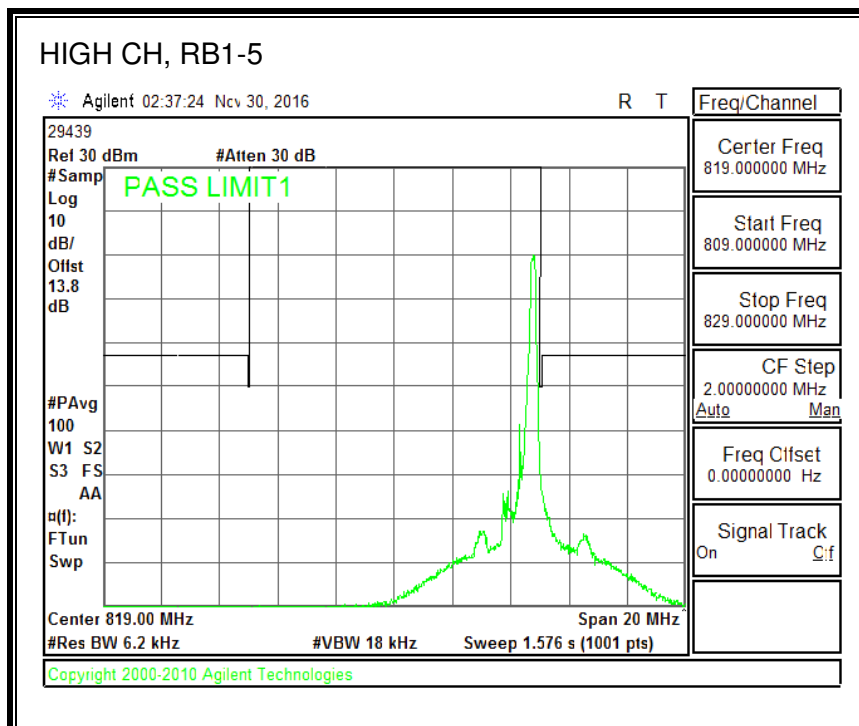

16QAM, (10.0 MHz BAND WIDTH)

QPSK, (15.0 MHz BAND WIDTH)

16QAM, (15.0 MHz BAND WIDTH)

QPSK, (20.0 MHz BAND WIDTH)

16QAM, (20.0 MHz BAND WIDTH)

8.2.9. LTE BAND 26 EMISSION MASK

QPSK, (1.4 MHz BAND WIDTH)

16QAM, (1.4 MHz BAND WIDTH)

QPSK, (3.0 MHz BAND WIDTH)

16QAM, (3.0 MHz BAND WIDTH)

QPSK, (5.0 MHz BAND WIDTH)

16QAM, (5.0 MHz BAND WIDTH)

QPSK, (10.0 MHz BAND WIDTH)

16QAM, (10.0 MHz BAND WIDTH)

8.2.10. LTE BAND 27 EMISSION MASK

QPSK, (1.4 MHz BAND WIDTH)

16QAM, (1.4 MHz BAND WIDTH)

QPSK, (3.0 MHz BAND WIDTH)

16QAM, (3.0 MHz BAND WIDTH)

QPSK, (5.0 MHz BAND WIDTH)

16QAM, (5.0 MHz BAND WIDTH)

QPSK, (10.0 MHz BAND WIDTH)

16QAM, (10.0 MHz BAND WIDTH)

8.2.11. LTE BAND 30 ADJACENT CHANNEL POWER

QPSK, (5.0 MHz BAND WIDTH)

16QAM, (5.0 MHz BAND WIDTH)

QPSK, (10.0 MHz BAND WIDTH)

16QAM, (10.0 MHz BAND WIDTH)

8.2.13. LTE BAND 41 ADJACENT CHANNEL POWER

QPSK, (5.0 MHz BAND WIDTH)

16QAM, (5.0 MHz BAND WIDTH)