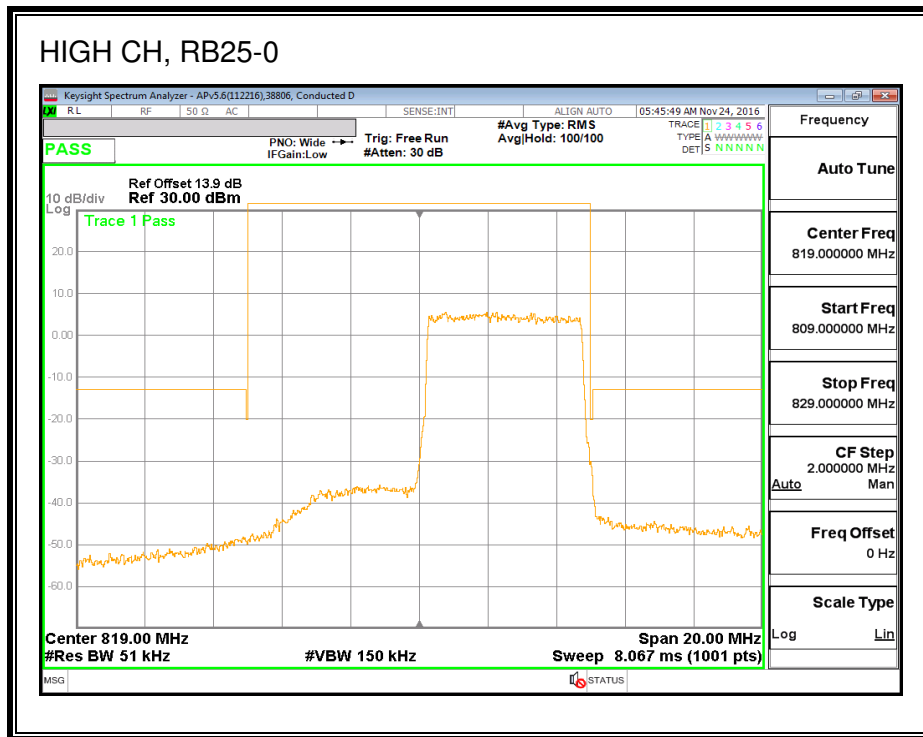

QPSK, (3.0 MHz BAND WIDTH)

16QAM, (3.0 MHz BAND WIDTH)

QPSK, (5.0 MHz BAND WIDTH)

16QAM, (5.0 MHz BAND WIDTH)

QPSK, (10.0 MHz BAND WIDTH)

16QAM, (10.0 MHz BAND WIDTH)

8.2.10. LTE BAND 27 EMISSION MASK

QPSK, (1.4 MHz BAND WIDTH)

16QAM, (1.4 MHz BAND WIDTH)

QPSK, (3.0 MHz BAND WIDTH)

16QAM, (3.0 MHz BAND WIDTH)

QPSK, (5.0 MHz BAND WIDTH)

16QAM, (5.0 MHz BAND WIDTH)

QPSK, (10.0 MHz BAND WIDTH)

16QAM, (10.0 MHz BAND WIDTH)

8.2.11. LTE BAND 30 ADJACENT CHANNEL POWER