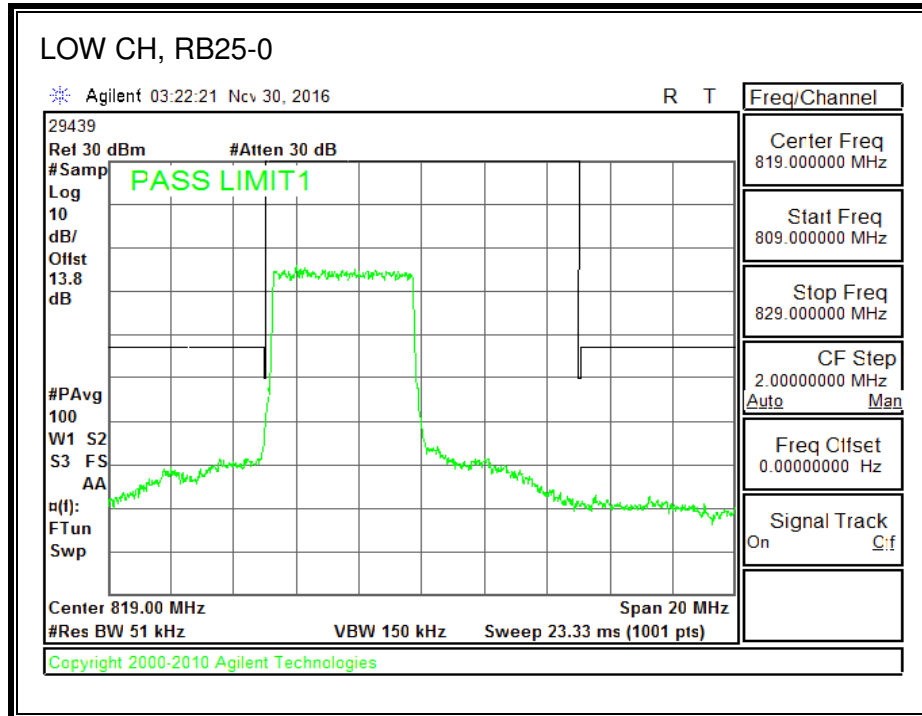

16QAM, (1.4 MHz BAND WIDTH)

QPSK, (3.0 MHz BAND WIDTH)

16QAM, (3.0 MHz BAND WIDTH)

QPSK, (5.0 MHz BAND WIDTH)

16QAM, (5.0 MHz BAND WIDTH)

QPSK, (10.0 MHz BAND WIDTH)

16QAM, (10.0 MHz BAND WIDTH)

8.2.11. LTE BAND 30 ADJACENT CHANNEL POWER

QPSK, (5.0 MHz BAND WIDTH)

16QAM, (5.0 MHz BAND WIDTH)

QPSK, (10.0 MHz BAND WIDTH)

16QAM, (10.0 MHz BAND WIDTH)

8.2.13. LTE BAND 41 ADJACENT CHANNEL POWER

QPSK, (5.0 MHz BAND WIDTH)

16QAM, (5.0 MHz BAND WIDTH)