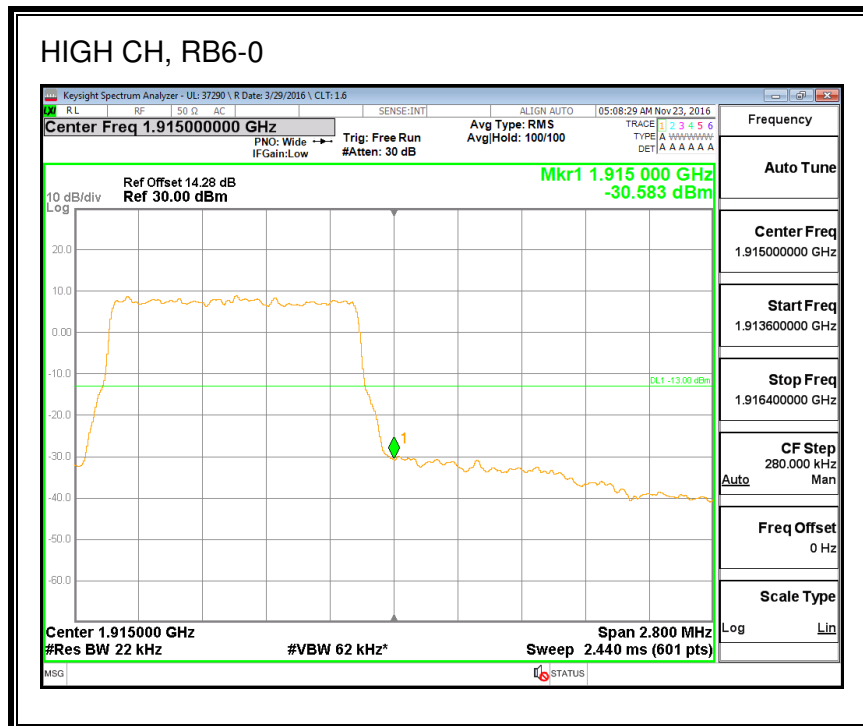

8.2.8. LTE BAND 25 BANDEDGE

QPSK, (1.4 MHz BAND WIDTH)

16QAM, (1.4 MHz BAND WIDTH)

QPSK, (3.0 MHz BAND WIDTH)

16QAM, (3.0 MHz BAND WIDTH)

QPSK, (5.0 MHz BAND WIDTH)

16QAM, (5.0 MHz BAND WIDTH)

QPSK, (10.0 MHz BAND WIDTH)

16QAM, (10.0 MHz BAND WIDTH)

QPSK, (15.0 MHz BAND WIDTH)

16QAM, (15.0 MHz BAND WIDTH)

QPSK, (20.0 MHz BAND WIDTH)

16QAM, (20.0 MHz BAND WIDTH)

8.2.9. LTE BAND 26 EMISSION MASK

QPSK, (1.4 MHz BAND WIDTH)

16QAM, (1.4 MHz BAND WIDTH)

QPSK, (3.0 MHz BAND WIDTH)

16QAM, (3.0 MHz BAND WIDTH)

QPSK, (5.0 MHz BAND WIDTH)

16QAM, (5.0 MHz BAND WIDTH)

QPSK, (10.0 MHz BAND WIDTH)

16QAM, (10.0 MHz BAND WIDTH)

8.2.10. LTE BAND 27 EMISSION MASK

QPSK, (1.4 MHz BAND WIDTH)

16QAM, (1.4 MHz BAND WIDTH)

QPSK, (3.0 MHz BAND WIDTH)

16QAM, (3.0 MHz BAND WIDTH)

QPSK, (5.0 MHz BAND WIDTH)

16QAM, (5.0 MHz BAND WIDTH)

QPSK, (10.0 MHz BAND WIDTH)

16QAM, (10.0 MHz BAND WIDTH)

8.2.11. LTE BAND 30 ADJACENT CHANNEL POWER