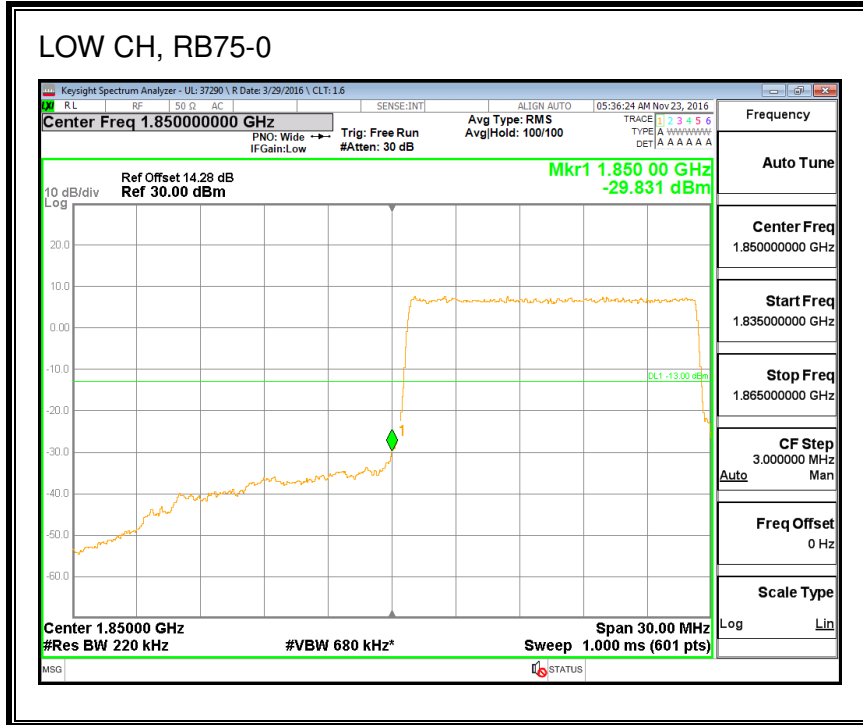

8.2.8. LTE BAND 25 BANDEDGE

QPSK, (1.4 MHz BAND WIDTH)

16QAM, (1.4 MHz BAND WIDTH)

QPSK, (3.0 MHz BAND WIDTH)

16QAM, (3.0 MHz BAND WIDTH)

QPSK, (5.0 MHz BAND WIDTH)

16QAM, (5.0 MHz BAND WIDTH)

QPSK, (10.0 MHz BAND WIDTH)

16QAM, (10.0 MHz BAND WIDTH)

QPSK, (15.0 MHz BAND WIDTH)

16QAM, (15.0 MHz BAND WIDTH)

QPSK, (20.0 MHz BAND WIDTH)

16QAM, (20.0 MHz BAND WIDTH)

8.2.9. LTE BAND 26 EMISSION MASK

QPSK, (1.4 MHz BAND WIDTH)

16QAM, (1.4 MHz BAND WIDTH)

QPSK, (3.0 MHz BAND WIDTH)

16QAM, (3.0 MHz BAND WIDTH)

QPSK, (5.0 MHz BAND WIDTH)

16QAM, (5.0 MHz BAND WIDTH)

QPSK, (10.0 MHz BAND WIDTH)

16QAM, (10.0 MHz BAND WIDTH)

8.2.10. LTE BAND 27 EMISSION MASK

QPSK, (1.4 MHz BAND WIDTH)

16QAM, (1.4 MHz BAND WIDTH)

QPSK, (3.0 MHz BAND WIDTH)

16QAM, (3.0 MHz BAND WIDTH)

QPSK, (5.0 MHz BAND WIDTH)

16QAM, (5.0 MHz BAND WIDTH)

QPSK, (10.0 MHz BAND WIDTH)

16QAM, (10.0 MHz BAND WIDTH)

8.2.11. LTE BAND 30 ADJACENT CHANNEL POWER