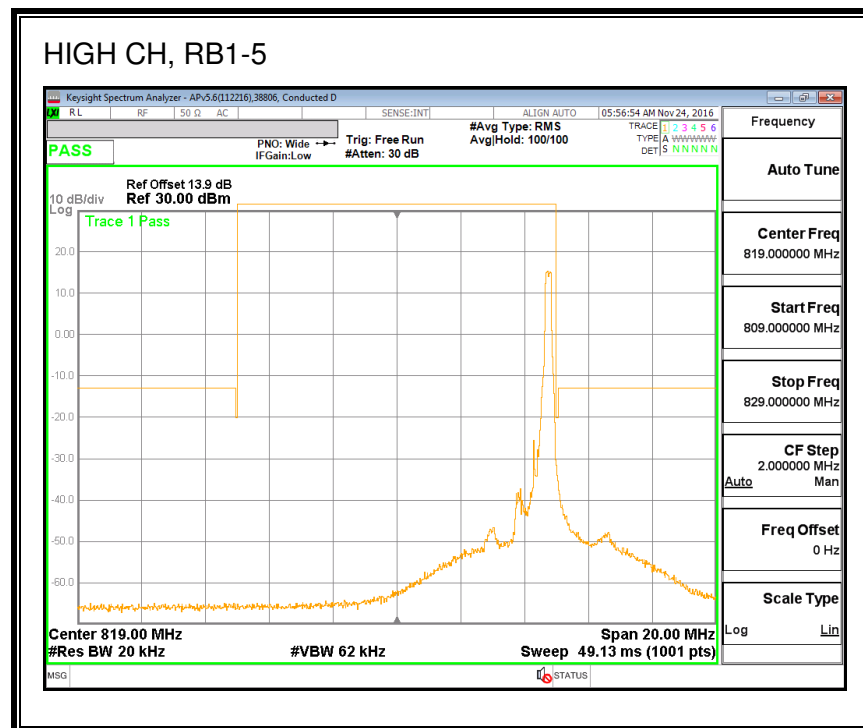

8.2.8. LTE BAND 25 BANDEDGE

QPSK, (1.4 MHz BAND WIDTH)

16QAM, (1.4 MHz BAND WIDTH)

QPSK, (3.0 MHz BAND WIDTH)

16QAM, (3.0 MHz BAND WIDTH)

QPSK, (5.0 MHz BAND WIDTH)

16QAM, (5.0 MHz BAND WIDTH)

QPSK, (10.0 MHz BAND WIDTH)

16QAM, (10.0 MHz BAND WIDTH)

QPSK, (15.0 MHz BAND WIDTH)

16QAM, (15.0 MHz BAND WIDTH)

QPSK, (20.0 MHz BAND WIDTH)

16QAM, (20.0 MHz BAND WIDTH)

8.2.9. LTE BAND 26 EMISSION MASK

QPSK, (1.4 MHz BAND WIDTH)

16QAM, (1.4 MHz BAND WIDTH)

QPSK, (3.0 MHz BAND WIDTH)

16QAM, (3.0 MHz BAND WIDTH)

QPSK, (5.0 MHz BAND WIDTH)

16QAM, (5.0 MHz BAND WIDTH)

QPSK, (10.0 MHz BAND WIDTH)

16QAM, (10.0 MHz BAND WIDTH)

8.2.10. LTE BAND 27 EMISSION MASK

QPSK, (1.4 MHz BAND WIDTH)

16QAM, (1.4 MHz BAND WIDTH)

QPSK, (3.0 MHz BAND WIDTH)

16QAM, (3.0 MHz BAND WIDTH)

QPSK, (5.0 MHz BAND WIDTH)

16QAM, (5.0 MHz BAND WIDTH)

QPSK, (10.0 MHz BAND WIDTH)

16QAM, (10.0 MHz BAND WIDTH)

8.2.11. LTE BAND 30 ADJACENT CHANNEL POWER