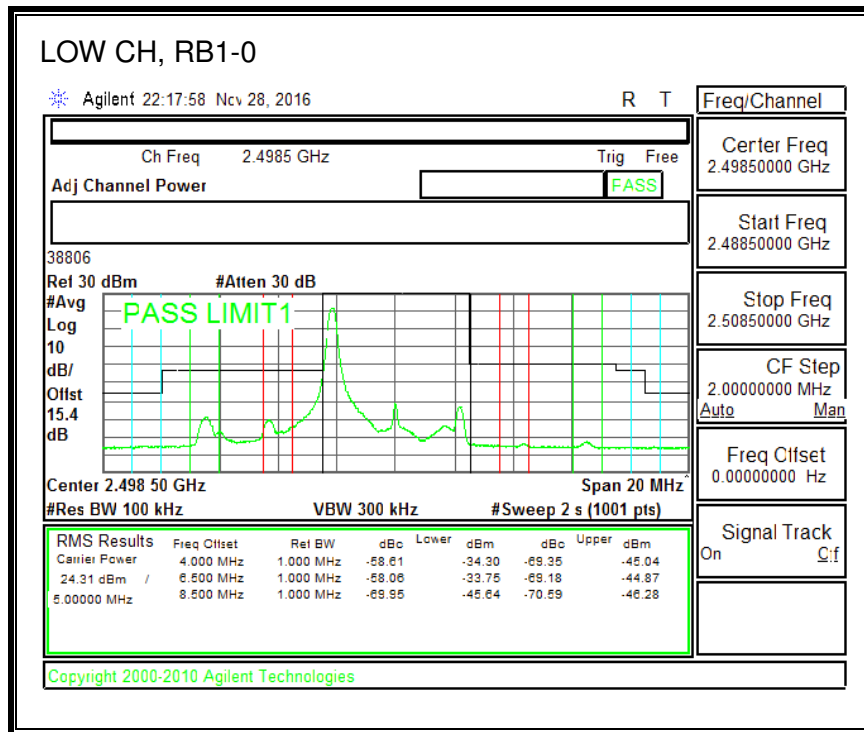

16QAM, (1.4 MHz BAND WIDTH)

QPSK, (3.0 MHz BAND WIDTH)

16QAM, (3.0 MHz BAND WIDTH)

QPSK, (5.0 MHz BAND WIDTH)

16QAM, (5.0 MHz BAND WIDTH)

QPSK, (10.0 MHz BAND WIDTH)

16QAM, (10.0 MHz BAND WIDTH)

8.2.11. LTE BAND 30 ADJACENT CHANNEL POWER

QPSK, (5.0 MHz BAND WIDTH)

16QAM, (5.0 MHz BAND WIDTH)

QPSK, (10.0 MHz BAND WIDTH)

16QAM, (10.0 MHz BAND WIDTH)

8.2.13. LTE BAND 41 ADJACENT CHANNEL POWER

QPSK, (5.0 MHz BAND WIDTH)

16QAM, (5.0 MHz BAND WIDTH)