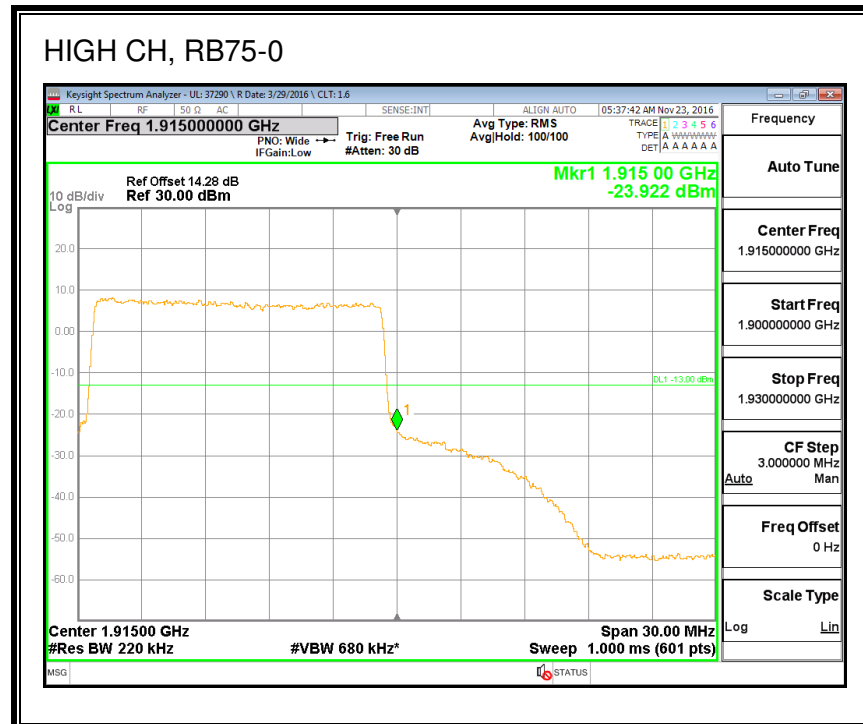

8.2.8. LTE BAND 25 BANDEDGE

QPSK, (1.4 MHz BAND WIDTH)

16QAM, (1.4 MHz BAND WIDTH)

QPSK, (3.0 MHz BAND WIDTH)

16QAM, (3.0 MHz BAND WIDTH)

QPSK, (5.0 MHz BAND WIDTH)

16QAM, (5.0 MHz BAND WIDTH)

QPSK, (10.0 MHz BAND WIDTH)

16QAM, (10.0 MHz BAND WIDTH)

QPSK, (15.0 MHz BAND WIDTH)

16QAM, (15.0 MHz BAND WIDTH)

QPSK, (20.0 MHz BAND WIDTH)

16QAM, (20.0 MHz BAND WIDTH)

8.2.9. LTE BAND 26 EMISSION MASK

QPSK, (1.4 MHz BAND WIDTH)

16QAM, (1.4 MHz BAND WIDTH)

QPSK, (3.0 MHz BAND WIDTH)

16QAM, (3.0 MHz BAND WIDTH)

QPSK, (5.0 MHz BAND WIDTH)

16QAM, (5.0 MHz BAND WIDTH)

QPSK, (10.0 MHz BAND WIDTH)

16QAM, (10.0 MHz BAND WIDTH)

8.2.10. LTE BAND 27 EMISSION MASK

QPSK, (1.4 MHz BAND WIDTH)

16QAM, (1.4 MHz BAND WIDTH)

QPSK, (3.0 MHz BAND WIDTH)

16QAM, (3.0 MHz BAND WIDTH)

QPSK, (5.0 MHz BAND WIDTH)

16QAM, (5.0 MHz BAND WIDTH)

QPSK, (10.0 MHz BAND WIDTH)

16QAM, (10.0 MHz BAND WIDTH)

8.2.11. LTE BAND 30 ADJACENT CHANNEL POWER