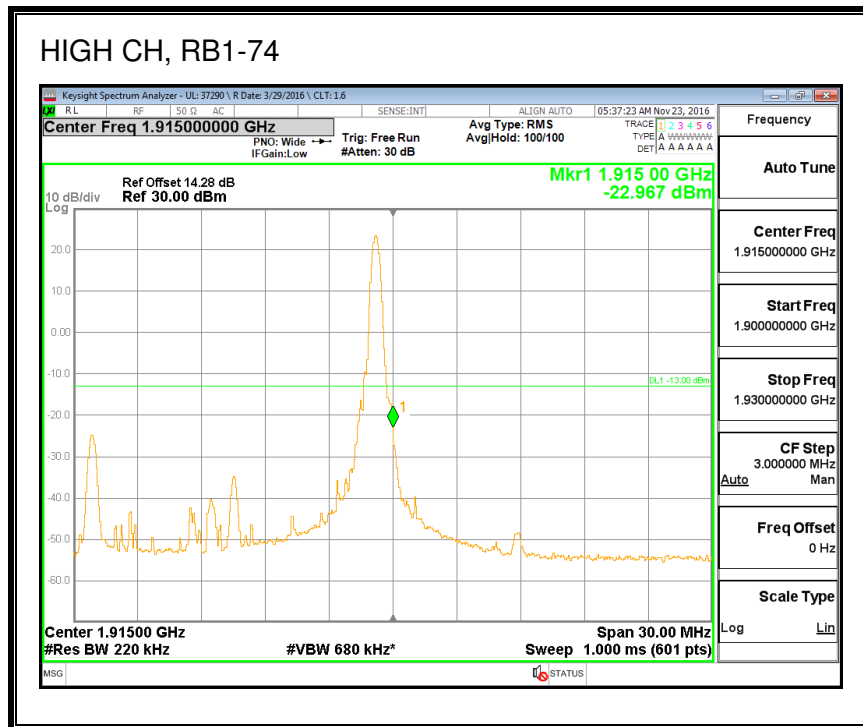

8.2.8. LTE BAND 25 BANDEDGE

QPSK, (1.4 MHz BAND WIDTH)

16QAM, (1.4 MHz BAND WIDTH)

QPSK, (3.0 MHz BAND WIDTH)

16QAM, (3.0 MHz BAND WIDTH)

QPSK, (5.0 MHz BAND WIDTH)

16QAM, (5.0 MHz BAND WIDTH)

QPSK, (10.0 MHz BAND WIDTH)

16QAM, (10.0 MHz BAND WIDTH)

QPSK, (15.0 MHz BAND WIDTH)

16QAM, (15.0 MHz BAND WIDTH)

QPSK, (20.0 MHz BAND WIDTH)

16QAM, (20.0 MHz BAND WIDTH)

8.2.9. LTE BAND 26 EMISSION MASK

QPSK, (1.4 MHz BAND WIDTH)

16QAM, (1.4 MHz BAND WIDTH)

QPSK, (3.0 MHz BAND WIDTH)

16QAM, (3.0 MHz BAND WIDTH)

QPSK, (5.0 MHz BAND WIDTH)

16QAM, (5.0 MHz BAND WIDTH)

QPSK, (10.0 MHz BAND WIDTH)

16QAM, (10.0 MHz BAND WIDTH)

8.2.10. LTE BAND 27 EMISSION MASK

QPSK, (1.4 MHz BAND WIDTH)

16QAM, (1.4 MHz BAND WIDTH)

QPSK, (3.0 MHz BAND WIDTH)

16QAM, (3.0 MHz BAND WIDTH)

QPSK, (5.0 MHz BAND WIDTH)

16QAM, (5.0 MHz BAND WIDTH)

QPSK, (10.0 MHz BAND WIDTH)

16QAM, (10.0 MHz BAND WIDTH)

8.2.11. LTE BAND 30 ADJACENT CHANNEL POWER