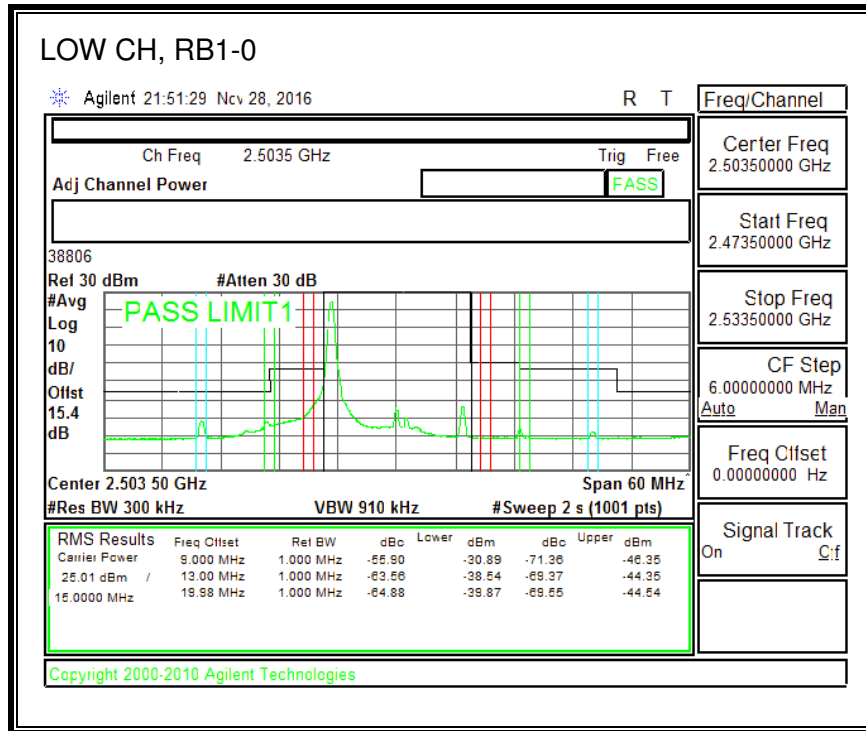

QPSK, (15.0 MHz BAND WIDTH)