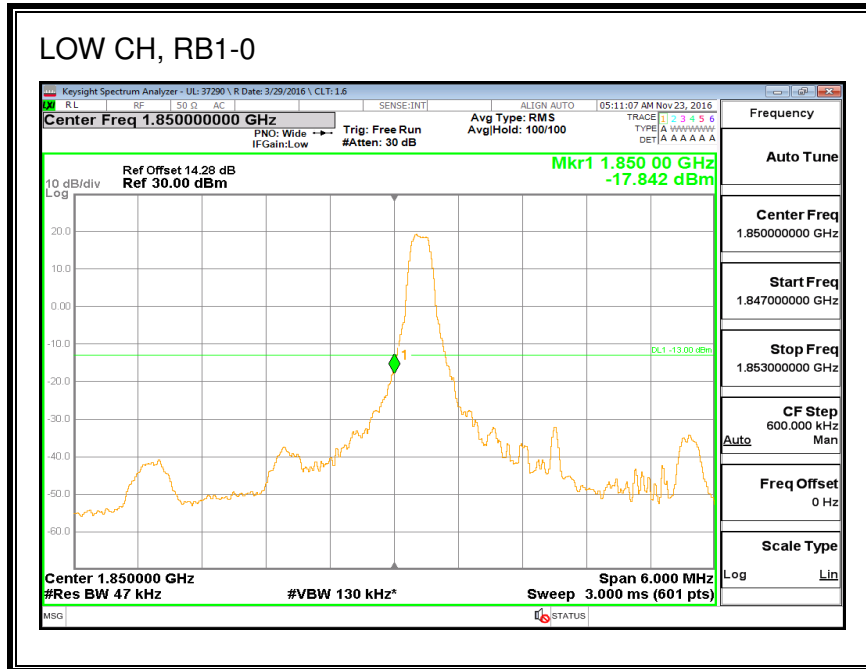

8.2.8. LTE BAND 25 BANDEDGE

QPSK, (1.4 MHz BAND WIDTH)

16QAM, (1.4 MHz BAND WIDTH)

QPSK, (3.0 MHz BAND WIDTH)

16QAM, (3.0 MHz BAND WIDTH)

QPSK, (5.0 MHz BAND WIDTH)

16QAM, (5.0 MHz BAND WIDTH)

QPSK, (10.0 MHz BAND WIDTH)

16QAM, (10.0 MHz BAND WIDTH)

QPSK, (15.0 MHz BAND WIDTH)

16QAM, (15.0 MHz BAND WIDTH)

QPSK, (20.0 MHz BAND WIDTH)

16QAM, (20.0 MHz BAND WIDTH)

8.2.9. LTE BAND 26 EMISSION MASK

QPSK, (1.4 MHz BAND WIDTH)

16QAM, (1.4 MHz BAND WIDTH)

QPSK, (3.0 MHz BAND WIDTH)

16QAM, (3.0 MHz BAND WIDTH)

QPSK, (5.0 MHz BAND WIDTH)

16QAM, (5.0 MHz BAND WIDTH)

QPSK, (10.0 MHz BAND WIDTH)

16QAM, (10.0 MHz BAND WIDTH)

8.2.10. LTE BAND 27 EMISSION MASK

QPSK, (1.4 MHz BAND WIDTH)