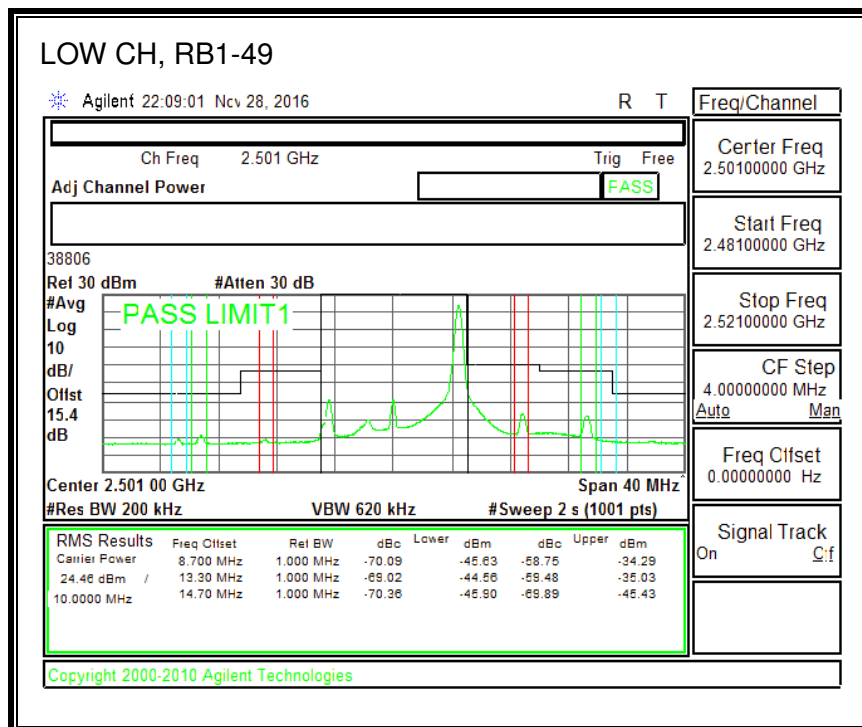

16QAM, (10.0 MHz BAND WIDTH)