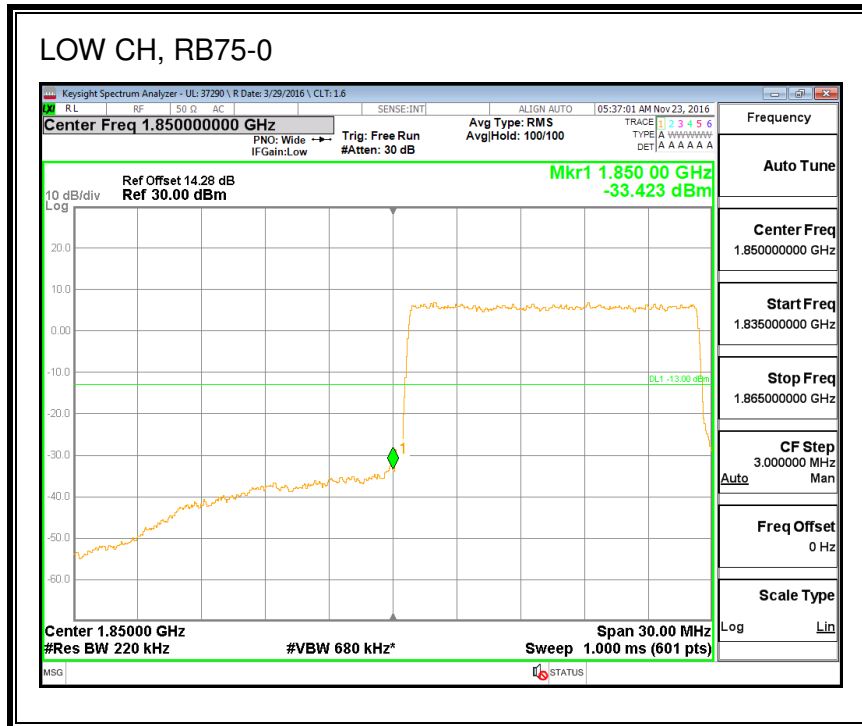

8.2.8. LTE BAND 25 BANDEDGE

QPSK, (1.4 MHz BAND WIDTH)

16QAM, (1.4 MHz BAND WIDTH)

QPSK, (3.0 MHz BAND WIDTH)

16QAM, (3.0 MHz BAND WIDTH)

QPSK, (5.0 MHz BAND WIDTH)

16QAM, (5.0 MHz BAND WIDTH)

QPSK, (10.0 MHz BAND WIDTH)

16QAM, (10.0 MHz BAND WIDTH)

QPSK, (15.0 MHz BAND WIDTH)

16QAM, (15.0 MHz BAND WIDTH)

QPSK, (20.0 MHz BAND WIDTH)

16QAM, (20.0 MHz BAND WIDTH)

8.2.9. LTE BAND 26 EMISSION MASK

QPSK, (1.4 MHz BAND WIDTH)

16QAM, (1.4 MHz BAND WIDTH)

QPSK, (3.0 MHz BAND WIDTH)

16QAM, (3.0 MHz BAND WIDTH)

QPSK, (5.0 MHz BAND WIDTH)

16QAM, (5.0 MHz BAND WIDTH)

QPSK, (10.0 MHz BAND WIDTH)

16QAM, (10.0 MHz BAND WIDTH)

8.2.10. LTE BAND 27 EMISSION MASK

QPSK, (1.4 MHz BAND WIDTH)

16QAM, (1.4 MHz BAND WIDTH)

QPSK, (3.0 MHz BAND WIDTH)

16QAM, (3.0 MHz BAND WIDTH)

QPSK, (5.0 MHz BAND WIDTH)

16QAM, (5.0 MHz BAND WIDTH)

QPSK, (10.0 MHz BAND WIDTH)

16QAM, (10.0 MHz BAND WIDTH)

8.2.11. LTE BAND 30 ADJACENT CHANNEL POWER