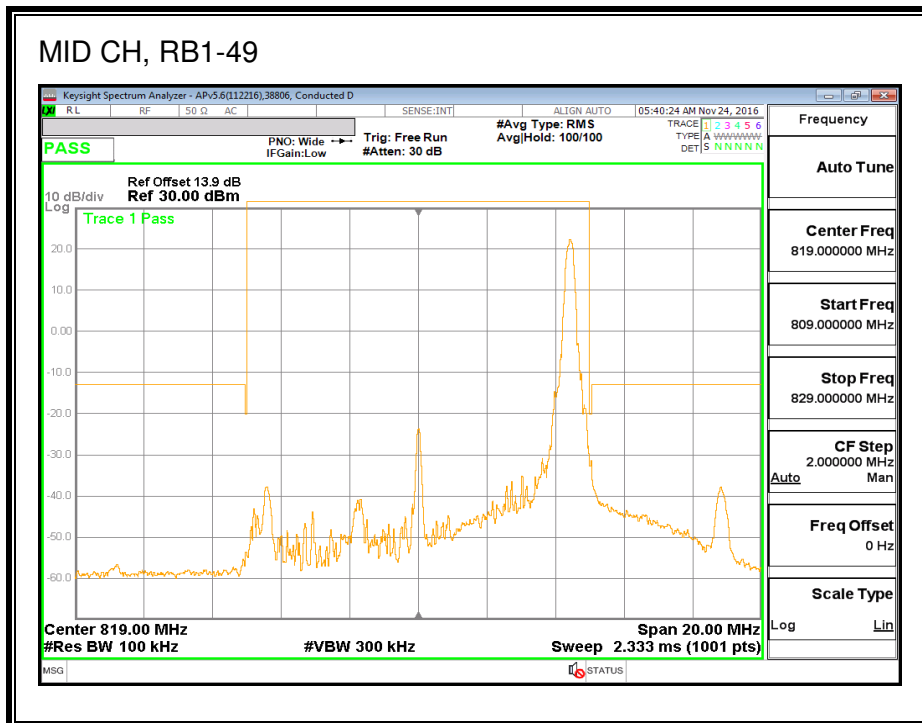

QPSK, (3.0 MHz BAND WIDTH)

16QAM, (3.0 MHz BAND WIDTH)

QPSK, (5.0 MHz BAND WIDTH)

16QAM, (5.0 MHz BAND WIDTH)

QPSK, (10.0 MHz BAND WIDTH)

16QAM, (10.0 MHz BAND WIDTH)

8.2.10. LTE BAND 27 EMISSION MASK

QPSK, (1.4 MHz BAND WIDTH)

16QAM, (1.4 MHz BAND WIDTH)

QPSK, (3.0 MHz BAND WIDTH)

16QAM, (3.0 MHz BAND WIDTH)

QPSK, (5.0 MHz BAND WIDTH)

16QAM, (5.0 MHz BAND WIDTH)

QPSK, (10.0 MHz BAND WIDTH)

16QAM, (10.0 MHz BAND WIDTH)

8.2.11. LTE BAND 30 ADJACENT CHANNEL POWER