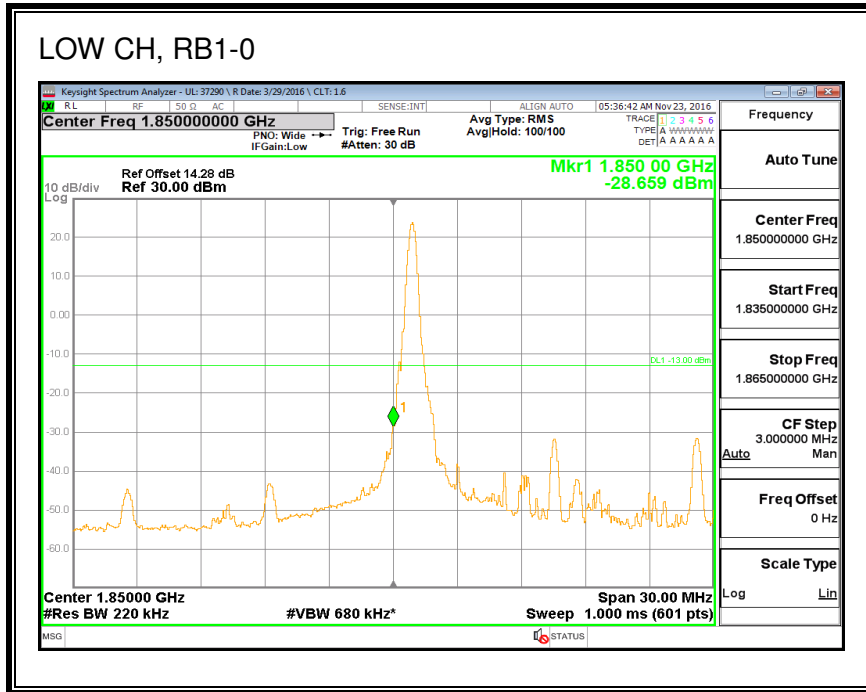

8.2.8. LTE BAND 25 BANDEDGE

QPSK, (1.4 MHz BAND WIDTH)

16QAM, (1.4 MHz BAND WIDTH)

QPSK, (3.0 MHz BAND WIDTH)

16QAM, (3.0 MHz BAND WIDTH)

QPSK, (5.0 MHz BAND WIDTH)

16QAM, (5.0 MHz BAND WIDTH)

QPSK, (10.0 MHz BAND WIDTH)

16QAM, (10.0 MHz BAND WIDTH)

QPSK, (15.0 MHz BAND WIDTH)

16QAM, (15.0 MHz BAND WIDTH)

QPSK, (20.0 MHz BAND WIDTH)

16QAM, (20.0 MHz BAND WIDTH)

8.2.9. LTE BAND 26 EMISSION MASK

QPSK, (1.4 MHz BAND WIDTH)

16QAM, (1.4 MHz BAND WIDTH)

QPSK, (3.0 MHz BAND WIDTH)

16QAM, (3.0 MHz BAND WIDTH)

QPSK, (5.0 MHz BAND WIDTH)

16QAM, (5.0 MHz BAND WIDTH)

QPSK, (10.0 MHz BAND WIDTH)

16QAM, (10.0 MHz BAND WIDTH)

8.2.10. LTE BAND 27 EMISSION MASK

QPSK, (1.4 MHz BAND WIDTH)

16QAM, (1.4 MHz BAND WIDTH)

QPSK, (3.0 MHz BAND WIDTH)

16QAM, (3.0 MHz BAND WIDTH)

QPSK, (5.0 MHz BAND WIDTH)

16QAM, (5.0 MHz BAND WIDTH)

QPSK, (10.0 MHz BAND WIDTH)

16QAM, (10.0 MHz BAND WIDTH)

8.2.11. LTE BAND 30 ADJACENT CHANNEL POWER