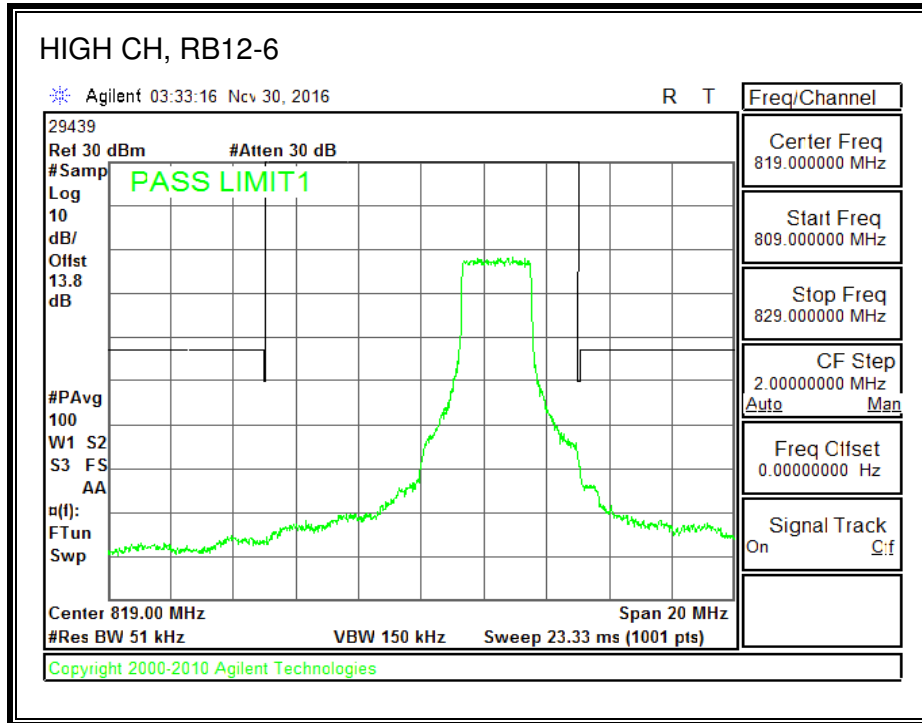

16QAM, (1.4 MHz BAND WIDTH)

QPSK, (3.0 MHz BAND WIDTH)

16QAM, (3.0 MHz BAND WIDTH)

QPSK, (5.0 MHz BAND WIDTH)

16QAM, (5.0 MHz BAND WIDTH)

QPSK, (10.0 MHz BAND WIDTH)

16QAM, (10.0 MHz BAND WIDTH)

8.2.11. LTE BAND 30 ADJACENT CHANNEL POWER

QPSK, (5.0 MHz BAND WIDTH)

16QAM, (5.0 MHz BAND WIDTH)

QPSK, (10.0 MHz BAND WIDTH)

16QAM, (10.0 MHz BAND WIDTH)

8.2.13. LTE BAND 41 ADJACENT CHANNEL POWER

QPSK, (5.0 MHz BAND WIDTH)

16QAM, (5.0 MHz BAND WIDTH)