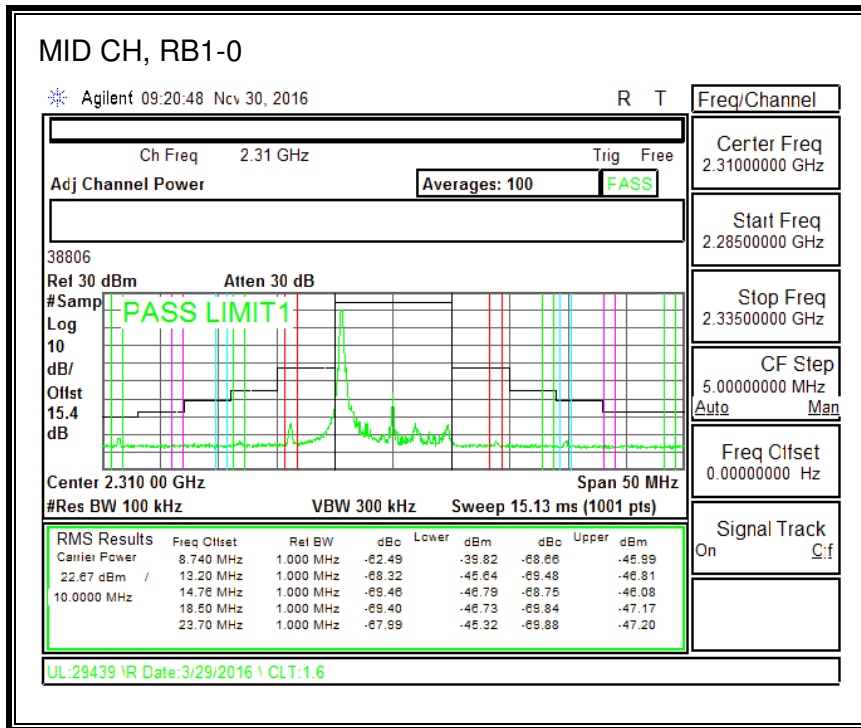

16QAM, (1.4 MHz BAND WIDTH)

QPSK, (3.0 MHz BAND WIDTH)

16QAM, (3.0 MHz BAND WIDTH)

QPSK, (5.0 MHz BAND WIDTH)

16QAM, (5.0 MHz BAND WIDTH)

QPSK, (10.0 MHz BAND WIDTH)

16QAM, (10.0 MHz BAND WIDTH)

8.2.11. LTE BAND 30 ADJACENT CHANNEL POWER

QPSK, (5.0 MHz BAND WIDTH)

16QAM, (5.0 MHz BAND WIDTH)

QPSK, (10.0 MHz BAND WIDTH)

16QAM, (10.0 MHz BAND WIDTH)

8.2.13. LTE BAND 41 ADJACENT CHANNEL POWER

QPSK, (5.0 MHz BAND WIDTH)

16QAM, (5.0 MHz BAND WIDTH)