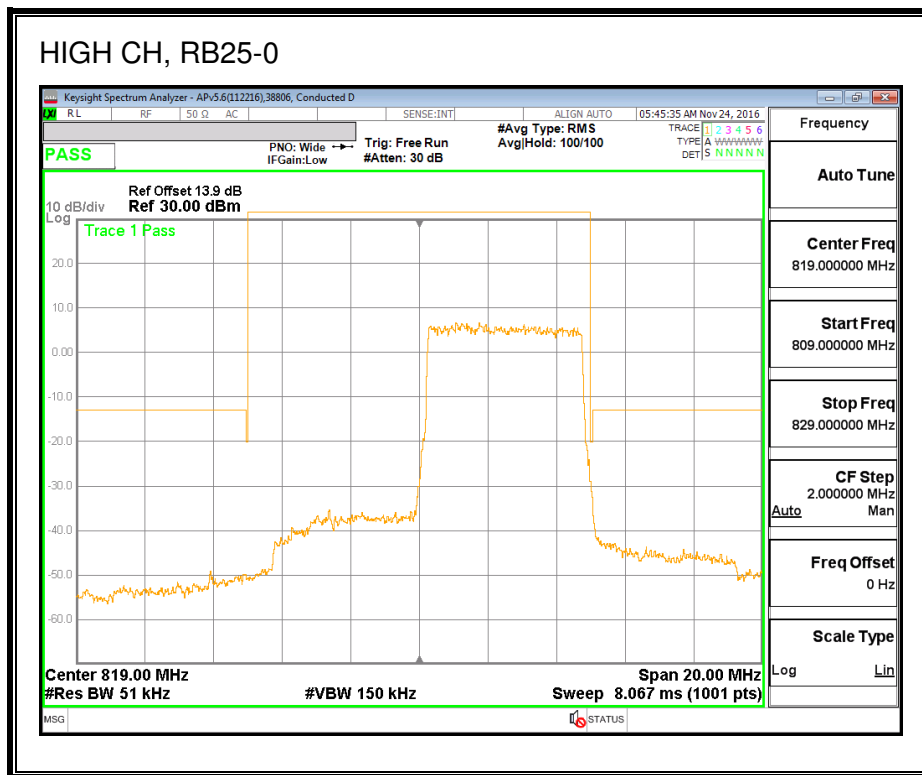

QPSK, (3.0 MHz BAND WIDTH)

16QAM, (3.0 MHz BAND WIDTH)

QPSK, (5.0 MHz BAND WIDTH)

16QAM, (5.0 MHz BAND WIDTH)

QPSK, (10.0 MHz BAND WIDTH)

16QAM, (10.0 MHz BAND WIDTH)

8.2.10. LTE BAND 27 EMISSION MASK

QPSK, (1.4 MHz BAND WIDTH)

16QAM, (1.4 MHz BAND WIDTH)

QPSK, (3.0 MHz BAND WIDTH)

16QAM, (3.0 MHz BAND WIDTH)

QPSK, (5.0 MHz BAND WIDTH)

16QAM, (5.0 MHz BAND WIDTH)

QPSK, (10.0 MHz BAND WIDTH)

16QAM, (10.0 MHz BAND WIDTH)

8.2.11. LTE BAND 30 ADJACENT CHANNEL POWER