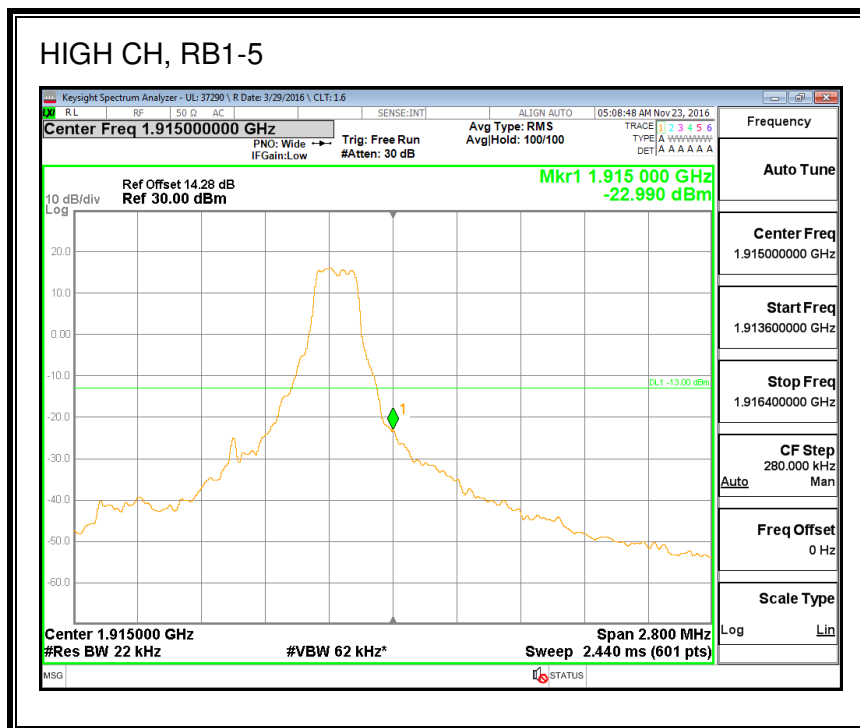

8.2.8. LTE BAND 25 BANDEDGE

QPSK, (1.4 MHz BAND WIDTH)

16QAM, (1.4 MHz BAND WIDTH)

QPSK, (3.0 MHz BAND WIDTH)

16QAM, (3.0 MHz BAND WIDTH)

QPSK, (5.0 MHz BAND WIDTH)

16QAM, (5.0 MHz BAND WIDTH)

QPSK, (10.0 MHz BAND WIDTH)

16QAM, (10.0 MHz BAND WIDTH)

QPSK, (15.0 MHz BAND WIDTH)

16QAM, (15.0 MHz BAND WIDTH)

QPSK, (20.0 MHz BAND WIDTH)

16QAM, (20.0 MHz BAND WIDTH)

8.2.9. LTE BAND 26 EMISSION MASK

QPSK, (1.4 MHz BAND WIDTH)

16QAM, (1.4 MHz BAND WIDTH)

QPSK, (3.0 MHz BAND WIDTH)

16QAM, (3.0 MHz BAND WIDTH)

QPSK, (5.0 MHz BAND WIDTH)

16QAM, (5.0 MHz BAND WIDTH)

QPSK, (10.0 MHz BAND WIDTH)

16QAM, (10.0 MHz BAND WIDTH)

8.2.10. LTE BAND 27 EMISSION MASK

QPSK, (1.4 MHz BAND WIDTH)

16QAM, (1.4 MHz BAND WIDTH)

QPSK, (3.0 MHz BAND WIDTH)

16QAM, (3.0 MHz BAND WIDTH)

QPSK, (5.0 MHz BAND WIDTH)

16QAM, (5.0 MHz BAND WIDTH)

QPSK, (10.0 MHz BAND WIDTH)

16QAM, (10.0 MHz BAND WIDTH)

8.2.11. LTE BAND 30 ADJACENT CHANNEL POWER