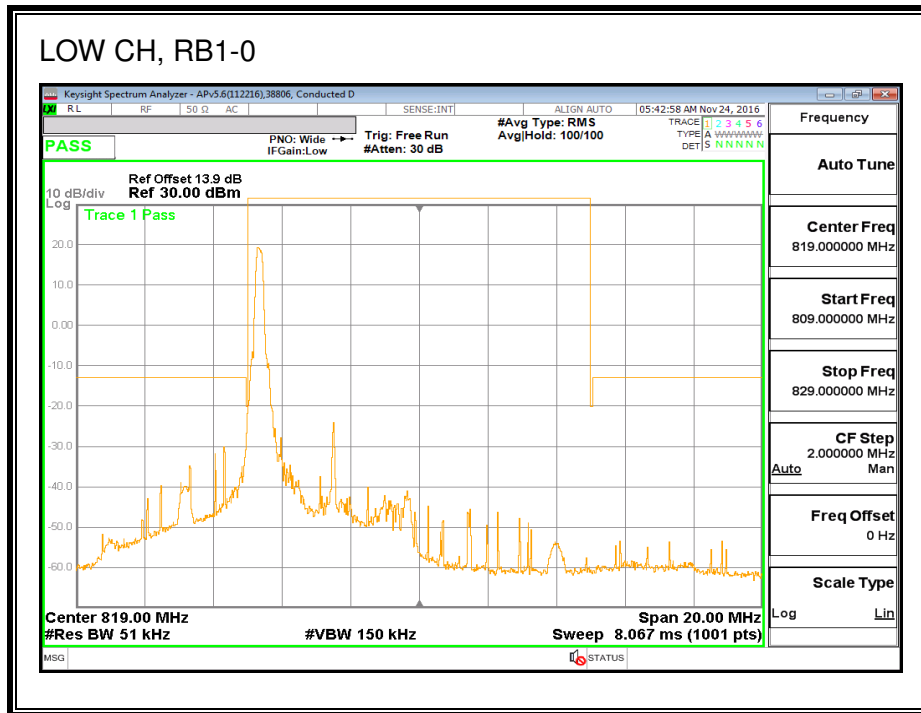

QPSK, (3.0 MHz BAND WIDTH)

16QAM, (3.0 MHz BAND WIDTH)

QPSK, (5.0 MHz BAND WIDTH)

16QAM, (5.0 MHz BAND WIDTH)

QPSK, (10.0 MHz BAND WIDTH)

16QAM, (10.0 MHz BAND WIDTH)

8.2.10. LTE BAND 27 EMISSION MASK

QPSK, (1.4 MHz BAND WIDTH)

16QAM, (1.4 MHz BAND WIDTH)

QPSK, (3.0 MHz BAND WIDTH)

16QAM, (3.0 MHz BAND WIDTH)

QPSK, (5.0 MHz BAND WIDTH)

16QAM, (5.0 MHz BAND WIDTH)

QPSK, (10.0 MHz BAND WIDTH)

16QAM, (10.0 MHz BAND WIDTH)

8.2.11. LTE BAND 30 ADJACENT CHANNEL POWER