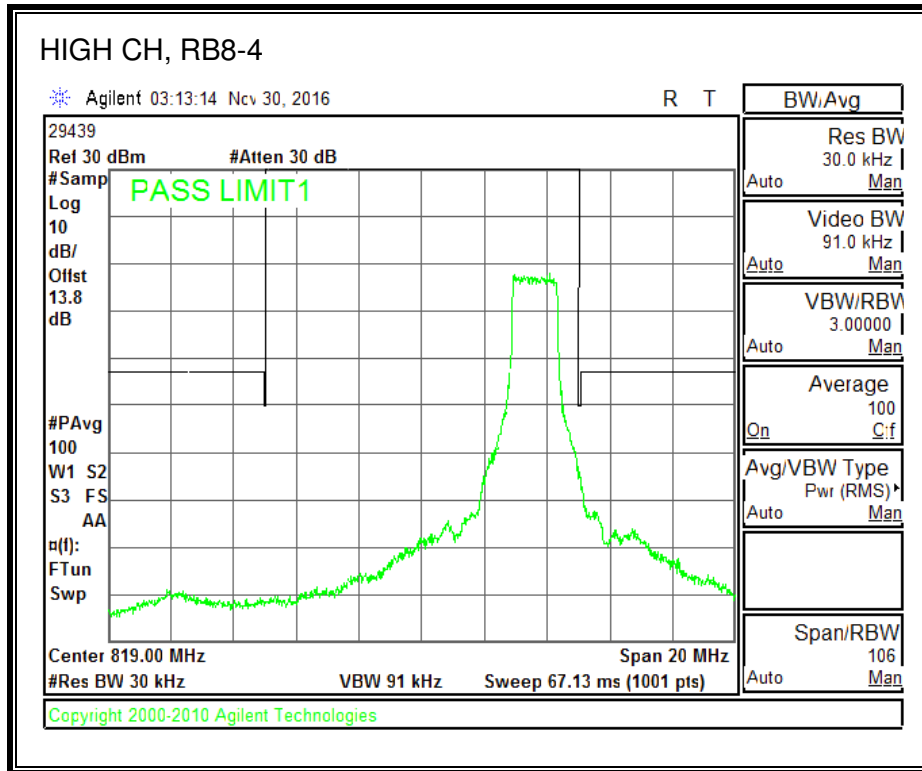

QPSK, (3.0 MHz BAND WIDTH)

16QAM, (3.0 MHz BAND WIDTH)

QPSK, (5.0 MHz BAND WIDTH)

16QAM, (5.0 MHz BAND WIDTH)

QPSK, (10.0 MHz BAND WIDTH)

16QAM, (10.0 MHz BAND WIDTH)

8.2.10. LTE BAND 27 EMISSION MASK

QPSK, (1.4 MHz BAND WIDTH)

16QAM, (1.4 MHz BAND WIDTH)

QPSK, (3.0 MHz BAND WIDTH)

16QAM, (3.0 MHz BAND WIDTH)

QPSK, (5.0 MHz BAND WIDTH)

16QAM, (5.0 MHz BAND WIDTH)

QPSK, (10.0 MHz BAND WIDTH)

16QAM, (10.0 MHz BAND WIDTH)

8.2.11. LTE BAND 30 ADJACENT CHANNEL POWER

QPSK, (5.0 MHz BAND WIDTH)

16QAM, (5.0 MHz BAND WIDTH)

QPSK, (10.0 MHz BAND WIDTH)

16QAM, (10.0 MHz BAND WIDTH)

8.2.13. LTE BAND 41 ADJACENT CHANNEL POWER

QPSK, (5.0 MHz BAND WIDTH)

16QAM, (5.0 MHz BAND WIDTH)