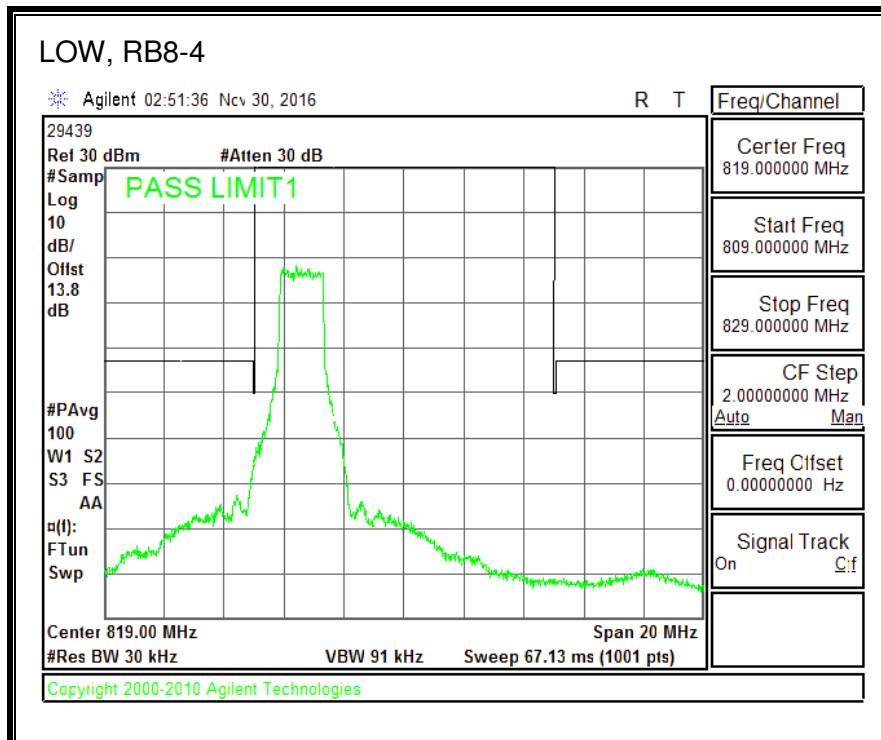

QPSK, (3.0 MHz BAND WIDTH)

16QAM, (3.0 MHz BAND WIDTH)

QPSK, (5.0 MHz BAND WIDTH)

16QAM, (5.0 MHz BAND WIDTH)

QPSK, (10.0 MHz BAND WIDTH)

16QAM, (10.0 MHz BAND WIDTH)

8.2.10. LTE BAND 27 EMISSION MASK

QPSK, (1.4 MHz BAND WIDTH)

16QAM, (1.4 MHz BAND WIDTH)

QPSK, (3.0 MHz BAND WIDTH)

16QAM, (3.0 MHz BAND WIDTH)

QPSK, (5.0 MHz BAND WIDTH)

16QAM, (5.0 MHz BAND WIDTH)

QPSK, (10.0 MHz BAND WIDTH)

16QAM, (10.0 MHz BAND WIDTH)

8.2.11. LTE BAND 30 ADJACENT CHANNEL POWER