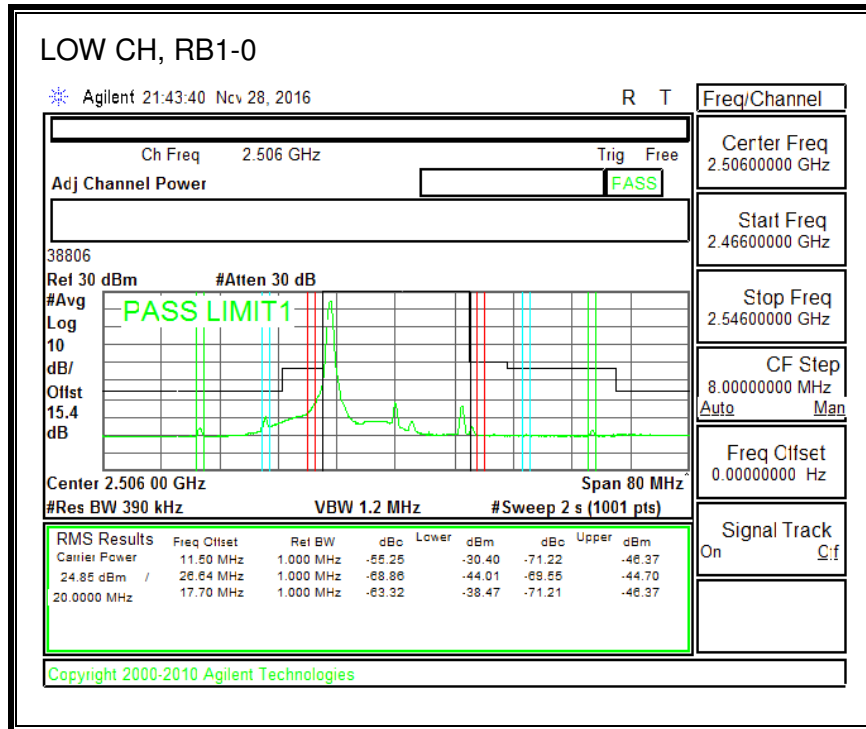

QPSK, (20.0 MHz BAND WIDTH)