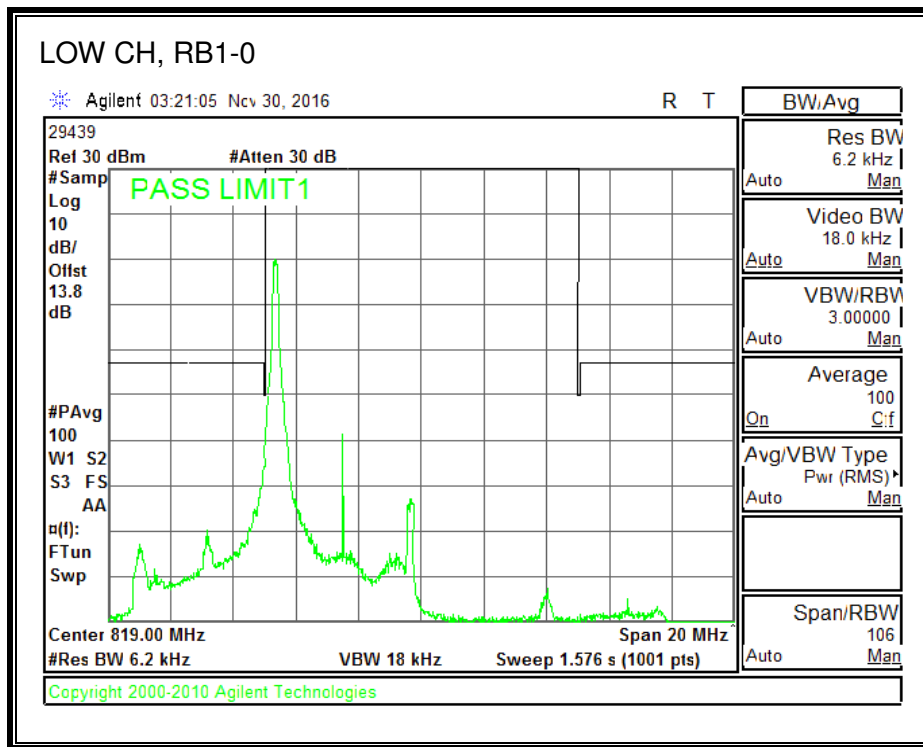

QPSK, (3.0 MHz BAND WIDTH)

16QAM, (3.0 MHz BAND WIDTH)

QPSK, (5.0 MHz BAND WIDTH)

16QAM, (5.0 MHz BAND WIDTH)

QPSK, (10.0 MHz BAND WIDTH)

16QAM, (10.0 MHz BAND WIDTH)

8.2.10. LTE BAND 27 EMISSION MASK

QPSK, (1.4 MHz BAND WIDTH)

16QAM, (1.4 MHz BAND WIDTH)

QPSK, (3.0 MHz BAND WIDTH)

16QAM, (3.0 MHz BAND WIDTH)

QPSK, (5.0 MHz BAND WIDTH)

16QAM, (5.0 MHz BAND WIDTH)

QPSK, (10.0 MHz BAND WIDTH)

16QAM, (10.0 MHz BAND WIDTH)

8.2.11. LTE BAND 30 ADJACENT CHANNEL POWER

QPSK, (5.0 MHz BAND WIDTH)

16QAM, (5.0 MHz BAND WIDTH)

QPSK, (10.0 MHz BAND WIDTH)

16QAM, (10.0 MHz BAND WIDTH)

8.2.13. LTE BAND 41 ADJACENT CHANNEL POWER

QPSK, (5.0 MHz BAND WIDTH)

16QAM, (5.0 MHz BAND WIDTH)