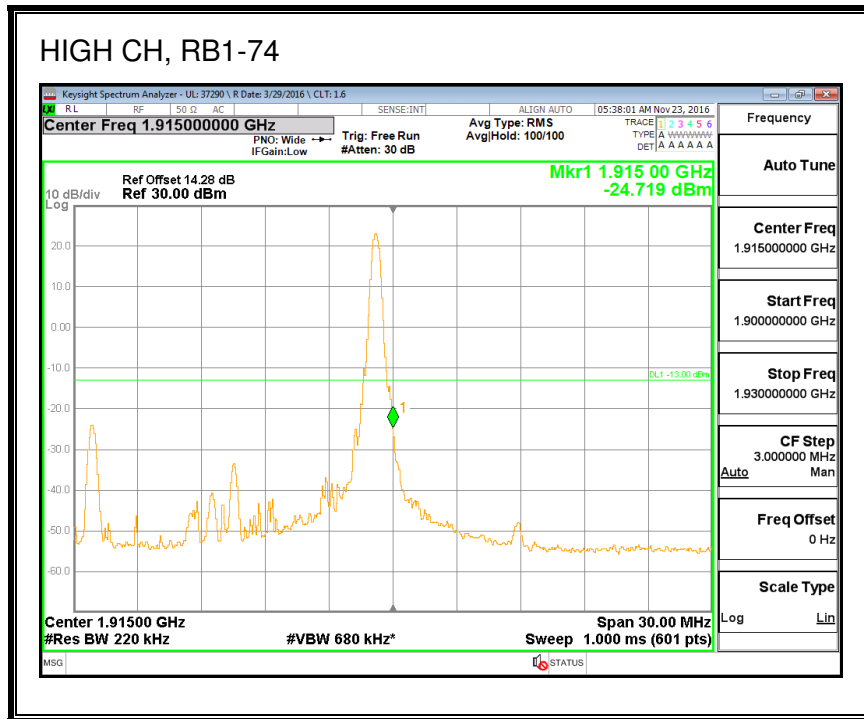

8.2.8. LTE BAND 25 BANDEDGE

QPSK, (1.4 MHz BAND WIDTH)

16QAM, (1.4 MHz BAND WIDTH)

QPSK, (3.0 MHz BAND WIDTH)

16QAM, (3.0 MHz BAND WIDTH)

QPSK, (5.0 MHz BAND WIDTH)

16QAM, (5.0 MHz BAND WIDTH)

QPSK, (10.0 MHz BAND WIDTH)

16QAM, (10.0 MHz BAND WIDTH)

QPSK, (15.0 MHz BAND WIDTH)

16QAM, (15.0 MHz BAND WIDTH)

QPSK, (20.0 MHz BAND WIDTH)

16QAM, (20.0 MHz BAND WIDTH)

8.2.9. LTE BAND 26 EMISSION MASK

QPSK, (1.4 MHz BAND WIDTH)

16QAM, (1.4 MHz BAND WIDTH)

QPSK, (3.0 MHz BAND WIDTH)

16QAM, (3.0 MHz BAND WIDTH)

QPSK, (5.0 MHz BAND WIDTH)

16QAM, (5.0 MHz BAND WIDTH)

QPSK, (10.0 MHz BAND WIDTH)

16QAM, (10.0 MHz BAND WIDTH)

8.2.10. LTE BAND 27 EMISSION MASK

QPSK, (1.4 MHz BAND WIDTH)

16QAM, (1.4 MHz BAND WIDTH)

QPSK, (3.0 MHz BAND WIDTH)

16QAM, (3.0 MHz BAND WIDTH)

QPSK, (5.0 MHz BAND WIDTH)

16QAM, (5.0 MHz BAND WIDTH)

QPSK, (10.0 MHz BAND WIDTH)

16QAM, (10.0 MHz BAND WIDTH)

8.2.11. LTE BAND 30 ADJACENT CHANNEL POWER