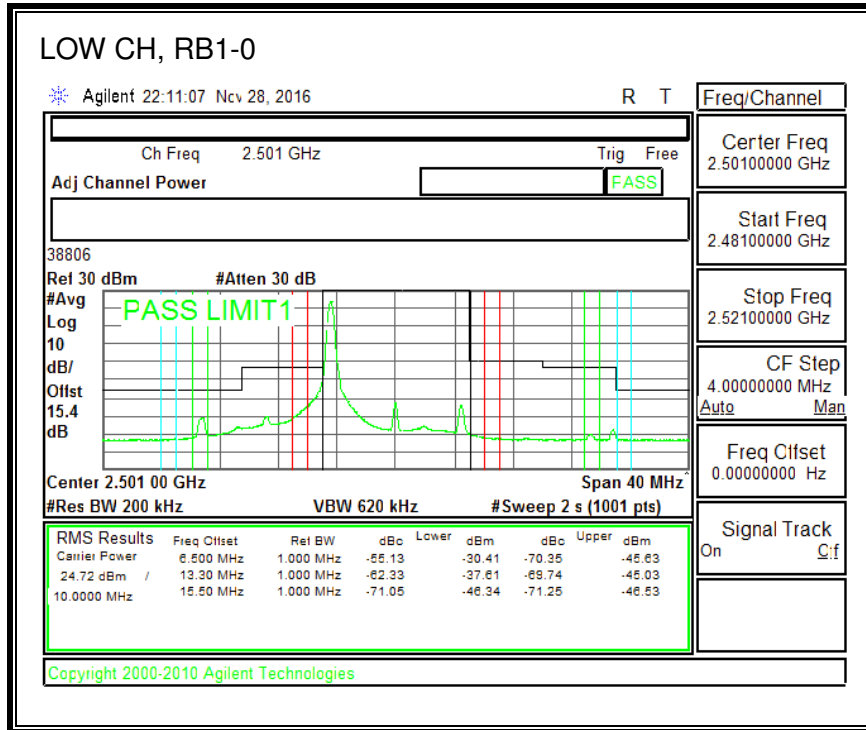

16QAM, (10.0 MHz BAND WIDTH)