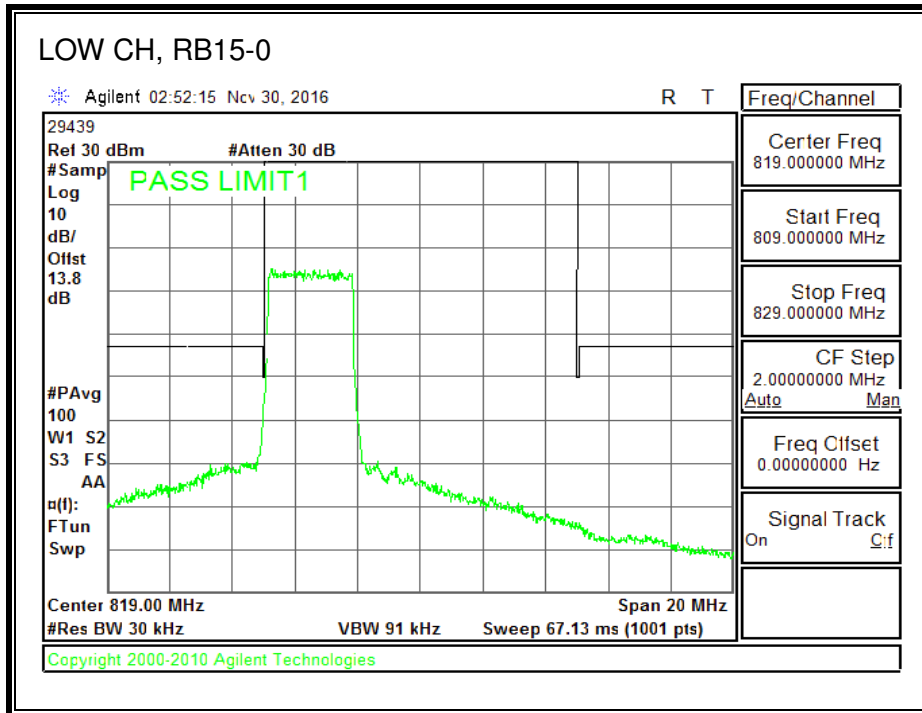

QPSK, (3.0 MHz BAND WIDTH)

16QAM, (3.0 MHz BAND WIDTH)

QPSK, (5.0 MHz BAND WIDTH)

16QAM, (5.0 MHz BAND WIDTH)

QPSK, (10.0 MHz BAND WIDTH)

16QAM, (10.0 MHz BAND WIDTH)

8.2.10. LTE BAND 27 EMISSION MASK

QPSK, (1.4 MHz BAND WIDTH)

16QAM, (1.4 MHz BAND WIDTH)

QPSK, (3.0 MHz BAND WIDTH)

16QAM, (3.0 MHz BAND WIDTH)

QPSK, (5.0 MHz BAND WIDTH)

16QAM, (5.0 MHz BAND WIDTH)

QPSK, (10.0 MHz BAND WIDTH)

16QAM, (10.0 MHz BAND WIDTH)

8.2.11. LTE BAND 30 ADJACENT CHANNEL POWER

QPSK, (5.0 MHz BAND WIDTH)

16QAM, (5.0 MHz BAND WIDTH)

QPSK, (10.0 MHz BAND WIDTH)

16QAM, (10.0 MHz BAND WIDTH)

8.2.13. LTE BAND 41 ADJACENT CHANNEL POWER

QPSK, (5.0 MHz BAND WIDTH)

16QAM, (5.0 MHz BAND WIDTH)