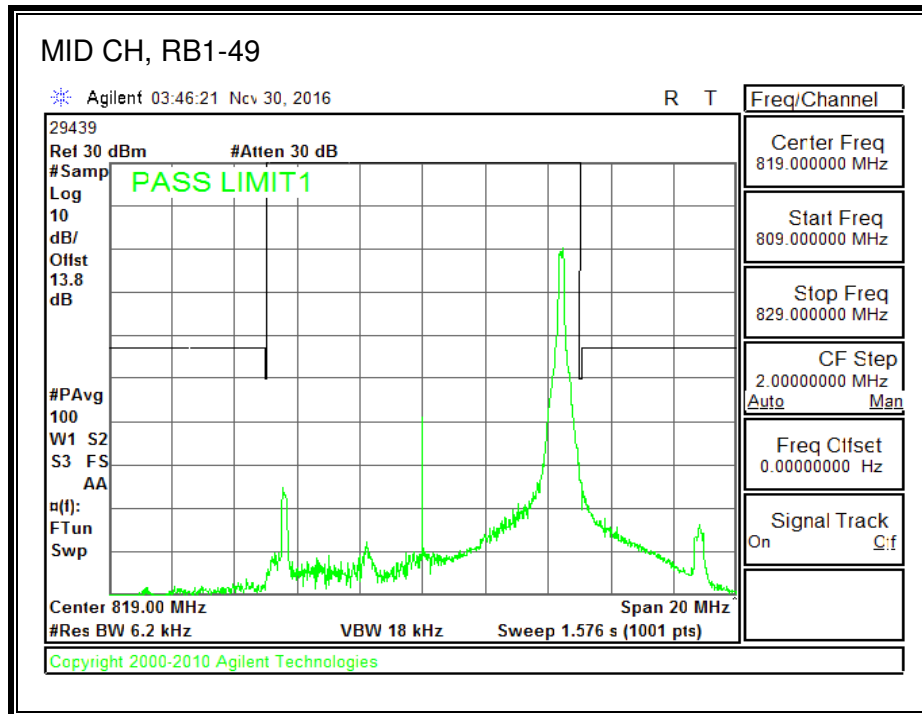

QPSK, (3.0 MHz BAND WIDTH)

16QAM, (3.0 MHz BAND WIDTH)

QPSK, (5.0 MHz BAND WIDTH)

16QAM, (5.0 MHz BAND WIDTH)

QPSK, (10.0 MHz BAND WIDTH)

16QAM, (10.0 MHz BAND WIDTH)

8.2.10. LTE BAND 27 EMISSION MASK

QPSK, (1.4 MHz BAND WIDTH)

16QAM, (1.4 MHz BAND WIDTH)

QPSK, (3.0 MHz BAND WIDTH)

16QAM, (3.0 MHz BAND WIDTH)

QPSK, (5.0 MHz BAND WIDTH)

16QAM, (5.0 MHz BAND WIDTH)

QPSK, (10.0 MHz BAND WIDTH)

16QAM, (10.0 MHz BAND WIDTH)

8.2.11. LTE BAND 30 ADJACENT CHANNEL POWER

QPSK, (5.0 MHz BAND WIDTH)

16QAM, (5.0 MHz BAND WIDTH)

QPSK, (10.0 MHz BAND WIDTH)

16QAM, (10.0 MHz BAND WIDTH)

8.2.13. LTE BAND 41 ADJACENT CHANNEL POWER

QPSK, (5.0 MHz BAND WIDTH)

16QAM, (5.0 MHz BAND WIDTH)