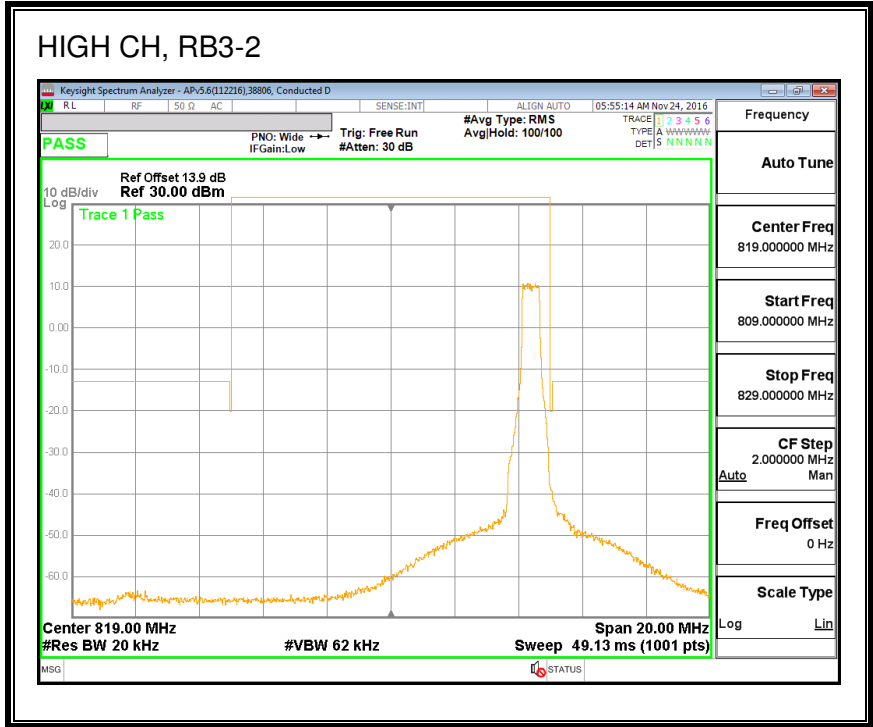

8.2.8. LTE BAND 25 BANDEDGE

QPSK, (1.4 MHz BAND WIDTH)

16QAM, (1.4 MHz BAND WIDTH)

QPSK, (3.0 MHz BAND WIDTH)

16QAM, (3.0 MHz BAND WIDTH)

QPSK, (5.0 MHz BAND WIDTH)

16QAM, (5.0 MHz BAND WIDTH)

QPSK, (10.0 MHz BAND WIDTH)

16QAM, (10.0 MHz BAND WIDTH)

QPSK, (15.0 MHz BAND WIDTH)

16QAM, (15.0 MHz BAND WIDTH)

QPSK, (20.0 MHz BAND WIDTH)

16QAM, (20.0 MHz BAND WIDTH)

8.2.9. LTE BAND 26 EMISSION MASK

QPSK, (1.4 MHz BAND WIDTH)

16QAM, (1.4 MHz BAND WIDTH)

QPSK, (3.0 MHz BAND WIDTH)

16QAM, (3.0 MHz BAND WIDTH)

QPSK, (5.0 MHz BAND WIDTH)

16QAM, (5.0 MHz BAND WIDTH)

QPSK, (10.0 MHz BAND WIDTH)

16QAM, (10.0 MHz BAND WIDTH)

8.2.10. LTE BAND 27 EMISSION MASK

QPSK, (1.4 MHz BAND WIDTH)

16QAM, (1.4 MHz BAND WIDTH)

QPSK, (3.0 MHz BAND WIDTH)

16QAM, (3.0 MHz BAND WIDTH)

QPSK, (5.0 MHz BAND WIDTH)

16QAM, (5.0 MHz BAND WIDTH)

QPSK, (10.0 MHz BAND WIDTH)

16QAM, (10.0 MHz BAND WIDTH)

8.2.11. LTE BAND 30 ADJACENT CHANNEL POWER