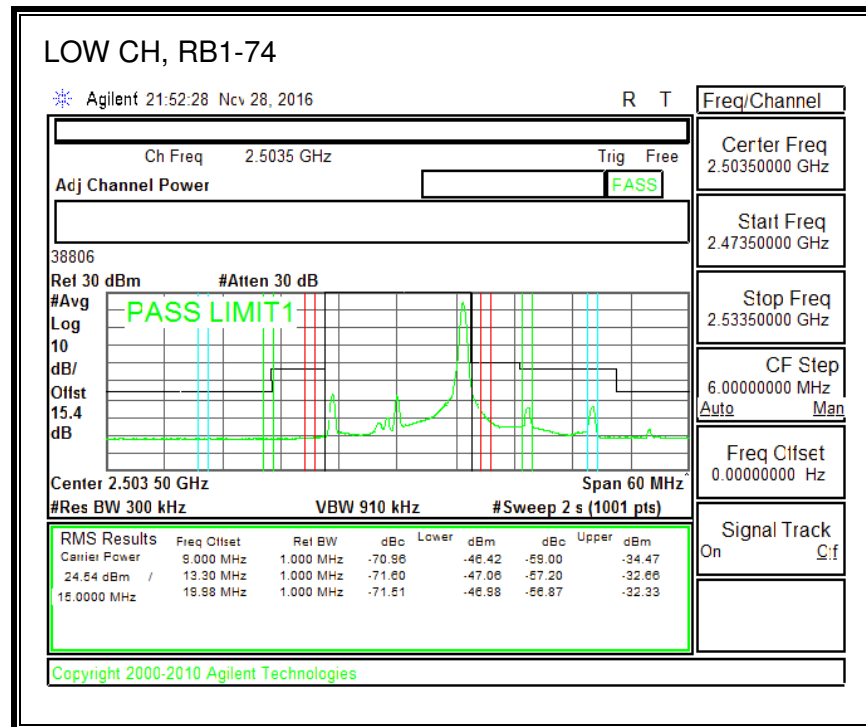

16QAM, (1.4 MHz BAND WIDTH)

QPSK, (3.0 MHz BAND WIDTH)

16QAM, (3.0 MHz BAND WIDTH)

QPSK, (5.0 MHz BAND WIDTH)

16QAM, (5.0 MHz BAND WIDTH)

QPSK, (10.0 MHz BAND WIDTH)

16QAM, (10.0 MHz BAND WIDTH)

8.2.11. LTE BAND 30 ADJACENT CHANNEL POWER

QPSK, (5.0 MHz BAND WIDTH)

16QAM, (5.0 MHz BAND WIDTH)

QPSK, (10.0 MHz BAND WIDTH)

16QAM, (10.0 MHz BAND WIDTH)

8.2.13. LTE BAND 41 ADJACENT CHANNEL POWER

QPSK, (5.0 MHz BAND WIDTH)

16QAM, (5.0 MHz BAND WIDTH)

QPSK, (10.0 MHz BAND WIDTH)

16QAM, (10.0 MHz BAND WIDTH)

QPSK, (15.0 MHz BAND WIDTH)

16QAM, (15.0 MHz BAND WIDTH)

QPSK, (20.0 MHz BAND WIDTH)

16QAM, (20.0 MHz BAND WIDTH)