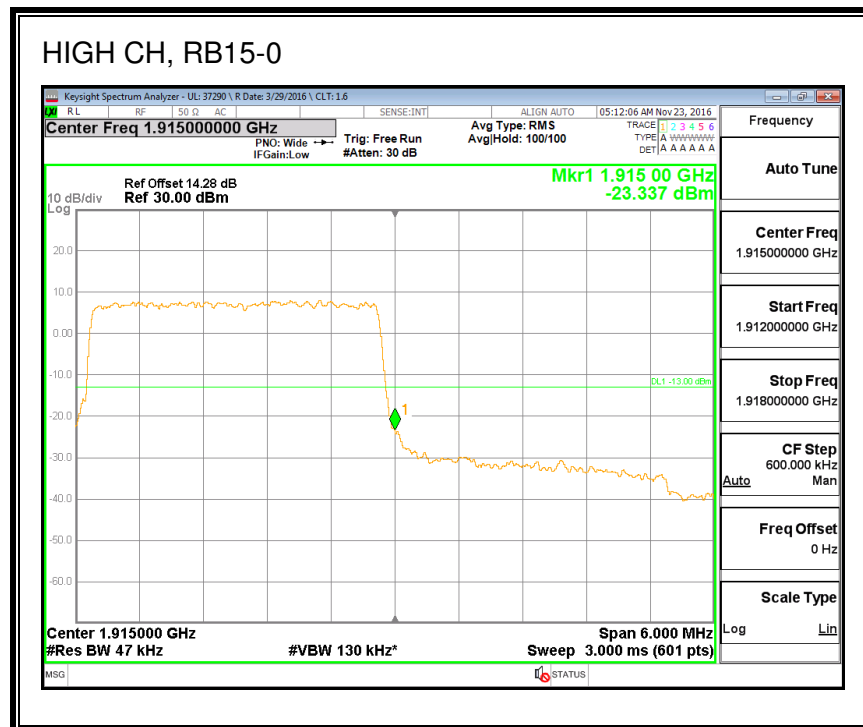

8.2.8. LTE BAND 25 BANDEDGE

QPSK, (1.4 MHz BAND WIDTH)

16QAM, (1.4 MHz BAND WIDTH)

QPSK, (3.0 MHz BAND WIDTH)

16QAM, (3.0 MHz BAND WIDTH)

QPSK, (5.0 MHz BAND WIDTH)

16QAM, (5.0 MHz BAND WIDTH)

QPSK, (10.0 MHz BAND WIDTH)

16QAM, (10.0 MHz BAND WIDTH)

QPSK, (15.0 MHz BAND WIDTH)

16QAM, (15.0 MHz BAND WIDTH)

QPSK, (20.0 MHz BAND WIDTH)

16QAM, (20.0 MHz BAND WIDTH)

8.2.9. LTE BAND 26 EMISSION MASK

QPSK, (1.4 MHz BAND WIDTH)

16QAM, (1.4 MHz BAND WIDTH)

QPSK, (3.0 MHz BAND WIDTH)

16QAM, (3.0 MHz BAND WIDTH)

QPSK, (5.0 MHz BAND WIDTH)

16QAM, (5.0 MHz BAND WIDTH)

QPSK, (10.0 MHz BAND WIDTH)

16QAM, (10.0 MHz BAND WIDTH)

8.2.10. LTE BAND 27 EMISSION MASK

QPSK, (1.4 MHz BAND WIDTH)

16QAM, (1.4 MHz BAND WIDTH)

QPSK, (3.0 MHz BAND WIDTH)

16QAM, (3.0 MHz BAND WIDTH)

QPSK, (5.0 MHz BAND WIDTH)

16QAM, (5.0 MHz BAND WIDTH)

QPSK, (10.0 MHz BAND WIDTH)

16QAM, (10.0 MHz BAND WIDTH)

8.2.11. LTE BAND 30 ADJACENT CHANNEL POWER