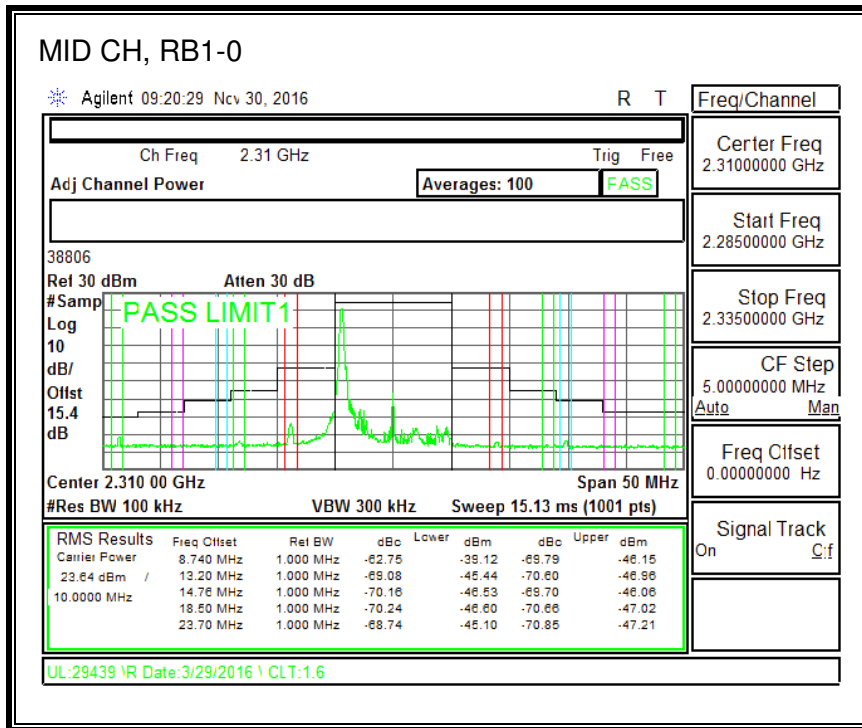

16QAM, (1.4 MHz BAND WIDTH)

QPSK, (3.0 MHz BAND WIDTH)

16QAM, (3.0 MHz BAND WIDTH)

QPSK, (5.0 MHz BAND WIDTH)

16QAM, (5.0 MHz BAND WIDTH)

QPSK, (10.0 MHz BAND WIDTH)

16QAM, (10.0 MHz BAND WIDTH)

8.2.11. LTE BAND 30 ADJACENT CHANNEL POWER

QPSK, (5.0 MHz BAND WIDTH)

16QAM, (5.0 MHz BAND WIDTH)

QPSK, (10.0 MHz BAND WIDTH)

16QAM, (10.0 MHz BAND WIDTH)

8.2.13. LTE BAND 41 ADJACENT CHANNEL POWER

QPSK, (5.0 MHz BAND WIDTH)

16QAM, (5.0 MHz BAND WIDTH)