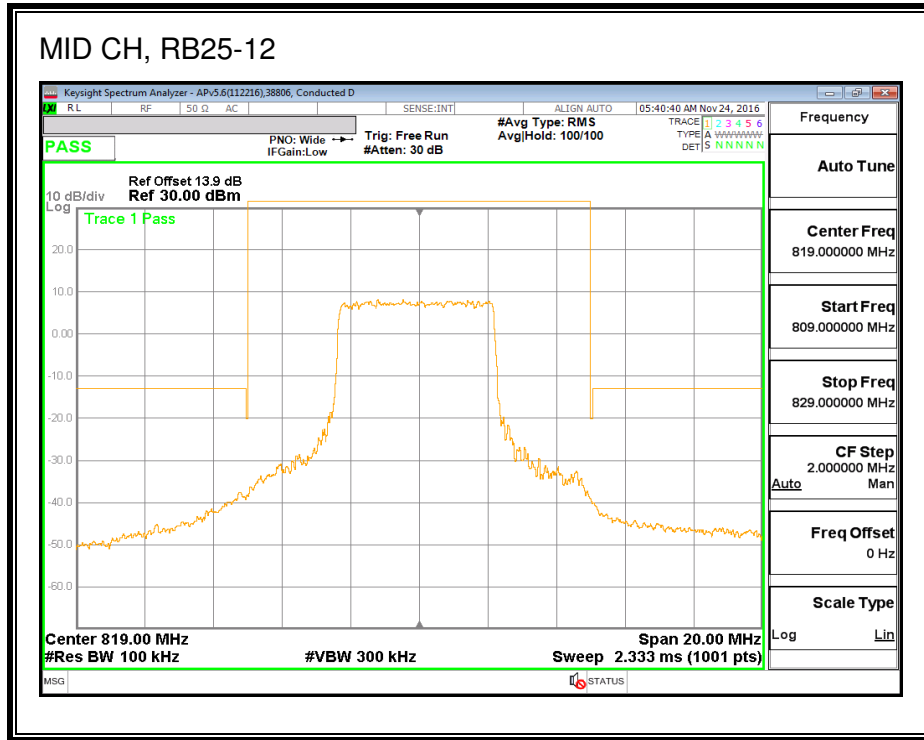

QPSK, (3.0 MHz BAND WIDTH)

16QAM, (3.0 MHz BAND WIDTH)

QPSK, (5.0 MHz BAND WIDTH)

16QAM, (5.0 MHz BAND WIDTH)

QPSK, (10.0 MHz BAND WIDTH)

16QAM, (10.0 MHz BAND WIDTH)

8.2.10. LTE BAND 27 EMISSION MASK

QPSK, (1.4 MHz BAND WIDTH)

16QAM, (1.4 MHz BAND WIDTH)

QPSK, (3.0 MHz BAND WIDTH)

16QAM, (3.0 MHz BAND WIDTH)

QPSK, (5.0 MHz BAND WIDTH)

16QAM, (5.0 MHz BAND WIDTH)

QPSK, (10.0 MHz BAND WIDTH)

16QAM, (10.0 MHz BAND WIDTH)

8.2.11. LTE BAND 30 ADJACENT CHANNEL POWER