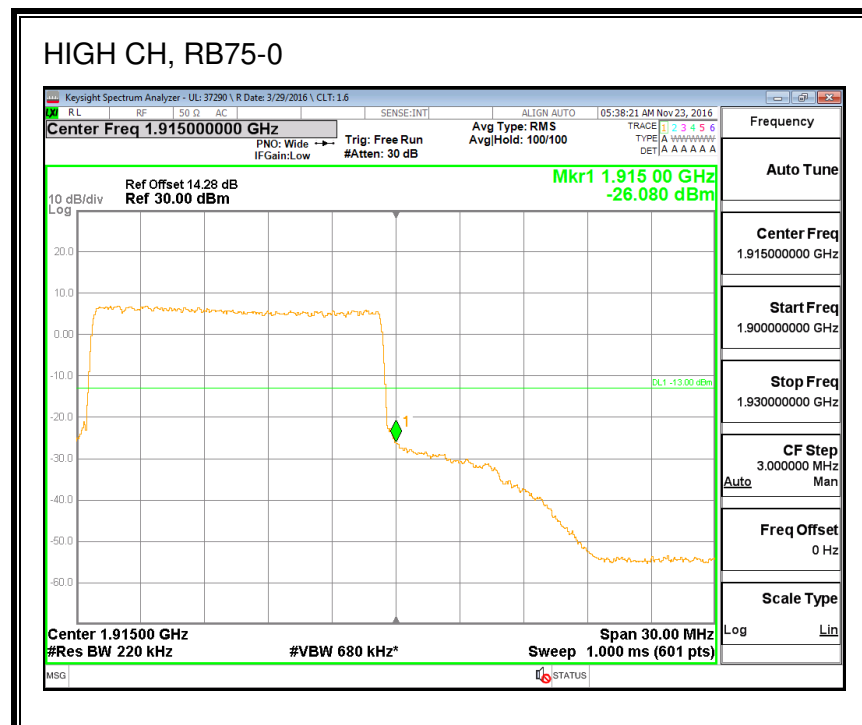

8.2.8. LTE BAND 25 BANDEDGE

QPSK, (1.4 MHz BAND WIDTH)

16QAM, (1.4 MHz BAND WIDTH)

QPSK, (3.0 MHz BAND WIDTH)

16QAM, (3.0 MHz BAND WIDTH)

QPSK, (5.0 MHz BAND WIDTH)

16QAM, (5.0 MHz BAND WIDTH)

QPSK, (10.0 MHz BAND WIDTH)

16QAM, (10.0 MHz BAND WIDTH)

QPSK, (15.0 MHz BAND WIDTH)

16QAM, (15.0 MHz BAND WIDTH)

QPSK, (20.0 MHz BAND WIDTH)

16QAM, (20.0 MHz BAND WIDTH)

8.2.9. LTE BAND 26 EMISSION MASK

QPSK, (1.4 MHz BAND WIDTH)

16QAM, (1.4 MHz BAND WIDTH)

QPSK, (3.0 MHz BAND WIDTH)

16QAM, (3.0 MHz BAND WIDTH)

QPSK, (5.0 MHz BAND WIDTH)

16QAM, (5.0 MHz BAND WIDTH)

QPSK, (10.0 MHz BAND WIDTH)

16QAM, (10.0 MHz BAND WIDTH)

8.2.10. LTE BAND 27 EMISSION MASK

QPSK, (1.4 MHz BAND WIDTH)

16QAM, (1.4 MHz BAND WIDTH)

QPSK, (3.0 MHz BAND WIDTH)

16QAM, (3.0 MHz BAND WIDTH)

QPSK, (5.0 MHz BAND WIDTH)

16QAM, (5.0 MHz BAND WIDTH)

QPSK, (10.0 MHz BAND WIDTH)

16QAM, (10.0 MHz BAND WIDTH)

8.2.11. LTE BAND 30 ADJACENT CHANNEL POWER