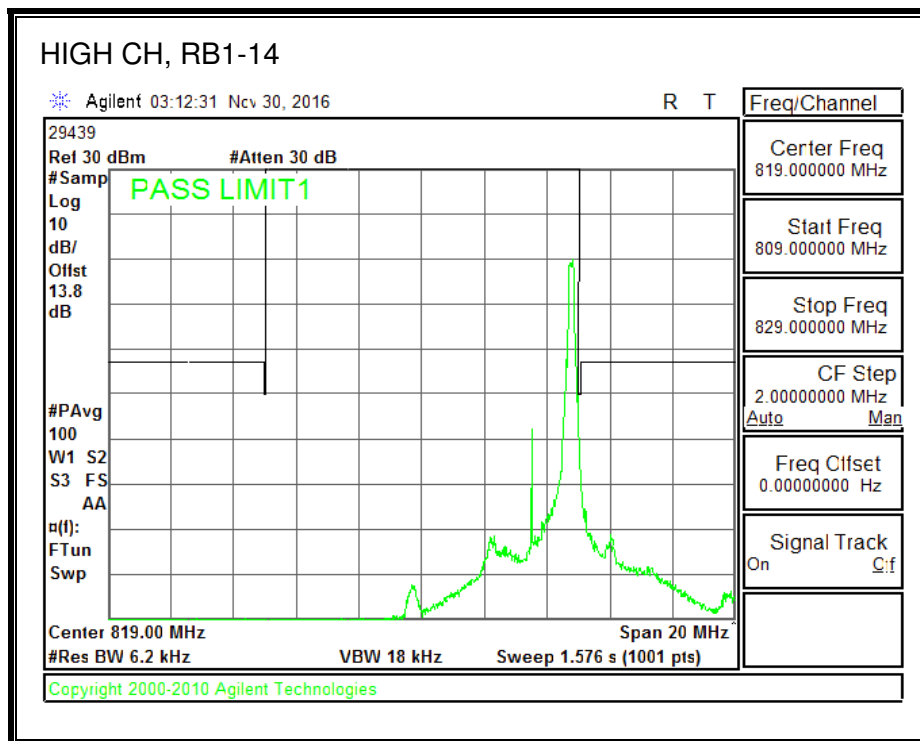

16QAM, (1.4 MHz BAND WIDTH)

QPSK, (3.0 MHz BAND WIDTH)

16QAM, (3.0 MHz BAND WIDTH)

QPSK, (5.0 MHz BAND WIDTH)

16QAM, (5.0 MHz BAND WIDTH)

QPSK, (10.0 MHz BAND WIDTH)

16QAM, (10.0 MHz BAND WIDTH)

8.2.11. LTE BAND 30 ADJACENT CHANNEL POWER

QPSK, (5.0 MHz BAND WIDTH)

16QAM, (5.0 MHz BAND WIDTH)

QPSK, (10.0 MHz BAND WIDTH)

16QAM, (10.0 MHz BAND WIDTH)

8.2.13. LTE BAND 41 ADJACENT CHANNEL POWER

QPSK, (5.0 MHz BAND WIDTH)

16QAM, (5.0 MHz BAND WIDTH)