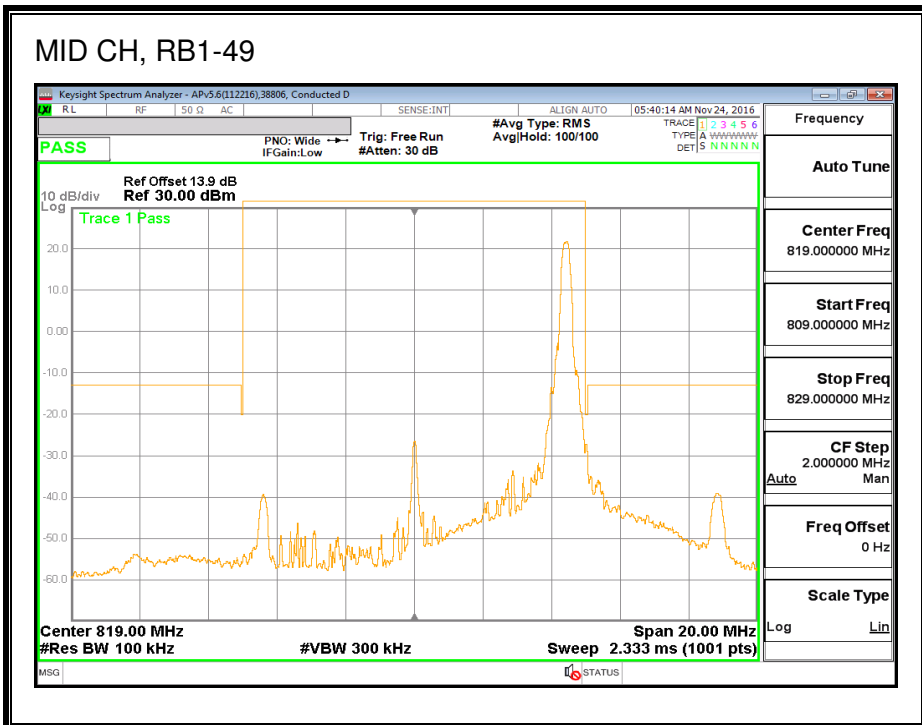

QPSK, (3.0 MHz BAND WIDTH)

16QAM, (3.0 MHz BAND WIDTH)

QPSK, (5.0 MHz BAND WIDTH)

16QAM, (5.0 MHz BAND WIDTH)

QPSK, (10.0 MHz BAND WIDTH)

16QAM, (10.0 MHz BAND WIDTH)

8.2.10. LTE BAND 27 EMISSION MASK

QPSK, (1.4 MHz BAND WIDTH)

16QAM, (1.4 MHz BAND WIDTH)

QPSK, (3.0 MHz BAND WIDTH)

16QAM, (3.0 MHz BAND WIDTH)

QPSK, (5.0 MHz BAND WIDTH)

16QAM, (5.0 MHz BAND WIDTH)

QPSK, (10.0 MHz BAND WIDTH)

16QAM, (10.0 MHz BAND WIDTH)

8.2.11. LTE BAND 30 ADJACENT CHANNEL POWER