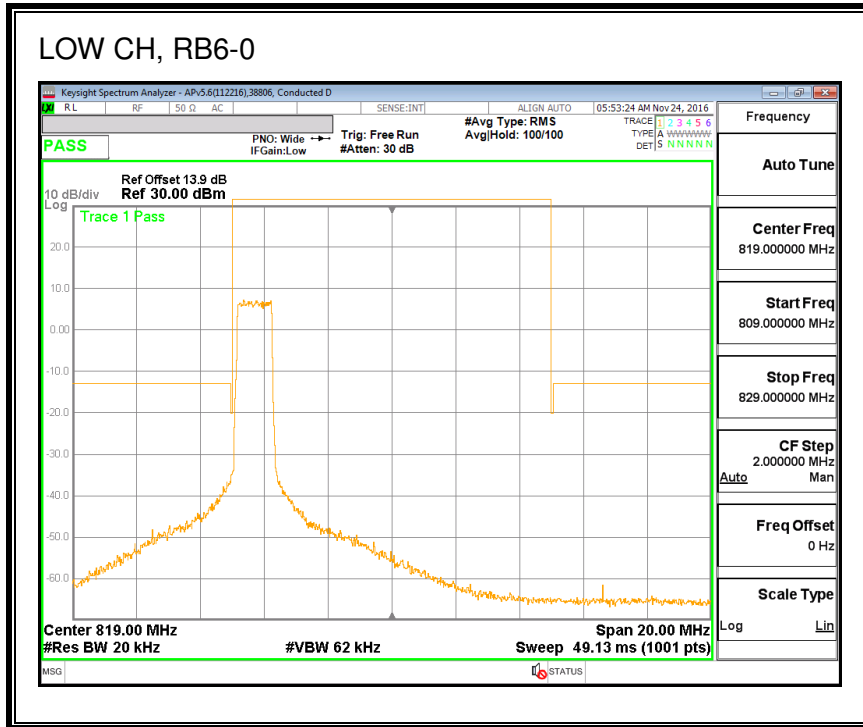

8.2.8. LTE BAND 25 BANDEDGE

QPSK, (1.4 MHz BAND WIDTH)

16QAM, (1.4 MHz BAND WIDTH)

QPSK, (3.0 MHz BAND WIDTH)

16QAM, (3.0 MHz BAND WIDTH)

QPSK, (5.0 MHz BAND WIDTH)

16QAM, (5.0 MHz BAND WIDTH)

QPSK, (10.0 MHz BAND WIDTH)

16QAM, (10.0 MHz BAND WIDTH)

QPSK, (15.0 MHz BAND WIDTH)

16QAM, (15.0 MHz BAND WIDTH)

QPSK, (20.0 MHz BAND WIDTH)

16QAM, (20.0 MHz BAND WIDTH)

8.2.9. LTE BAND 26 EMISSION MASK

QPSK, (1.4 MHz BAND WIDTH)

16QAM, (1.4 MHz BAND WIDTH)

QPSK, (3.0 MHz BAND WIDTH)

16QAM, (3.0 MHz BAND WIDTH)

QPSK, (5.0 MHz BAND WIDTH)

16QAM, (5.0 MHz BAND WIDTH)

QPSK, (10.0 MHz BAND WIDTH)

16QAM, (10.0 MHz BAND WIDTH)

8.2.10. LTE BAND 27 EMISSION MASK

QPSK, (1.4 MHz BAND WIDTH)

16QAM, (1.4 MHz BAND WIDTH)

QPSK, (3.0 MHz BAND WIDTH)

16QAM, (3.0 MHz BAND WIDTH)

QPSK, (5.0 MHz BAND WIDTH)

16QAM, (5.0 MHz BAND WIDTH)

QPSK, (10.0 MHz BAND WIDTH)

16QAM, (10.0 MHz BAND WIDTH)

8.2.11. LTE BAND 30 ADJACENT CHANNEL POWER