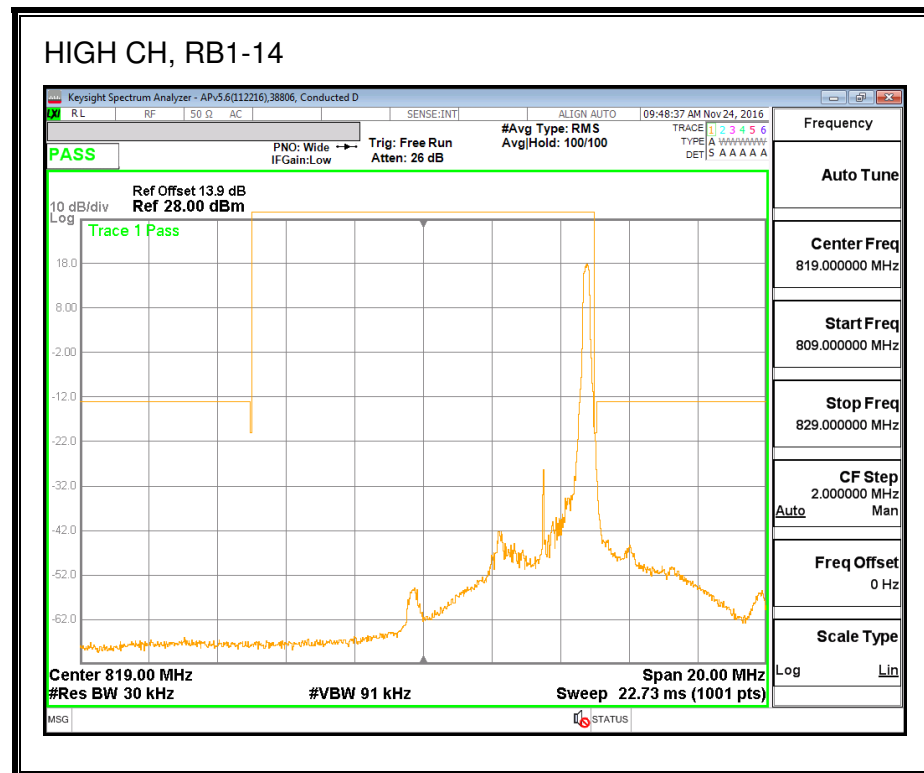

8.2.8. LTE BAND 25 BANDEDGE

QPSK, (1.4 MHz BAND WIDTH)

16QAM, (1.4 MHz BAND WIDTH)

QPSK, (3.0 MHz BAND WIDTH)

16QAM, (3.0 MHz BAND WIDTH)

QPSK, (5.0 MHz BAND WIDTH)

16QAM, (5.0 MHz BAND WIDTH)

QPSK, (10.0 MHz BAND WIDTH)

16QAM, (10.0 MHz BAND WIDTH)

QPSK, (15.0 MHz BAND WIDTH)

16QAM, (15.0 MHz BAND WIDTH)

QPSK, (20.0 MHz BAND WIDTH)

16QAM, (20.0 MHz BAND WIDTH)

8.2.9. LTE BAND 26 EMISSION MASK

QPSK, (1.4 MHz BAND WIDTH)

16QAM, (1.4 MHz BAND WIDTH)

QPSK, (3.0 MHz BAND WIDTH)

16QAM, (3.0 MHz BAND WIDTH)

QPSK, (5.0 MHz BAND WIDTH)

16QAM, (5.0 MHz BAND WIDTH)

QPSK, (10.0 MHz BAND WIDTH)

16QAM, (10.0 MHz BAND WIDTH)

8.2.10. LTE BAND 27 EMISSION MASK

QPSK, (1.4 MHz BAND WIDTH)

16QAM, (1.4 MHz BAND WIDTH)

QPSK, (3.0 MHz BAND WIDTH)

16QAM, (3.0 MHz BAND WIDTH)

QPSK, (5.0 MHz BAND WIDTH)

16QAM, (5.0 MHz BAND WIDTH)

QPSK, (10.0 MHz BAND WIDTH)

16QAM, (10.0 MHz BAND WIDTH)

8.2.11. LTE BAND 30 ADJACENT CHANNEL POWER