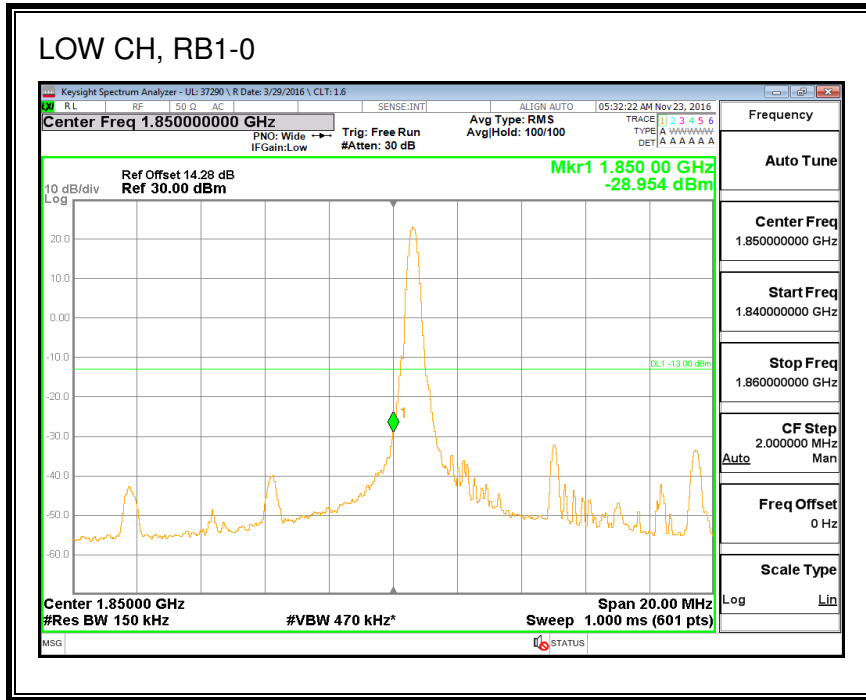

8.2.8. LTE BAND 25 BANDEDGE

QPSK, (1.4 MHz BAND WIDTH)

16QAM, (1.4 MHz BAND WIDTH)

QPSK, (3.0 MHz BAND WIDTH)

16QAM, (3.0 MHz BAND WIDTH)

QPSK, (5.0 MHz BAND WIDTH)

16QAM, (5.0 MHz BAND WIDTH)

QPSK, (10.0 MHz BAND WIDTH)

16QAM, (10.0 MHz BAND WIDTH)

QPSK, (15.0 MHz BAND WIDTH)

16QAM, (15.0 MHz BAND WIDTH)

QPSK, (20.0 MHz BAND WIDTH)

16QAM, (20.0 MHz BAND WIDTH)

8.2.9. LTE BAND 26 EMISSION MASK

QPSK, (1.4 MHz BAND WIDTH)

16QAM, (1.4 MHz BAND WIDTH)