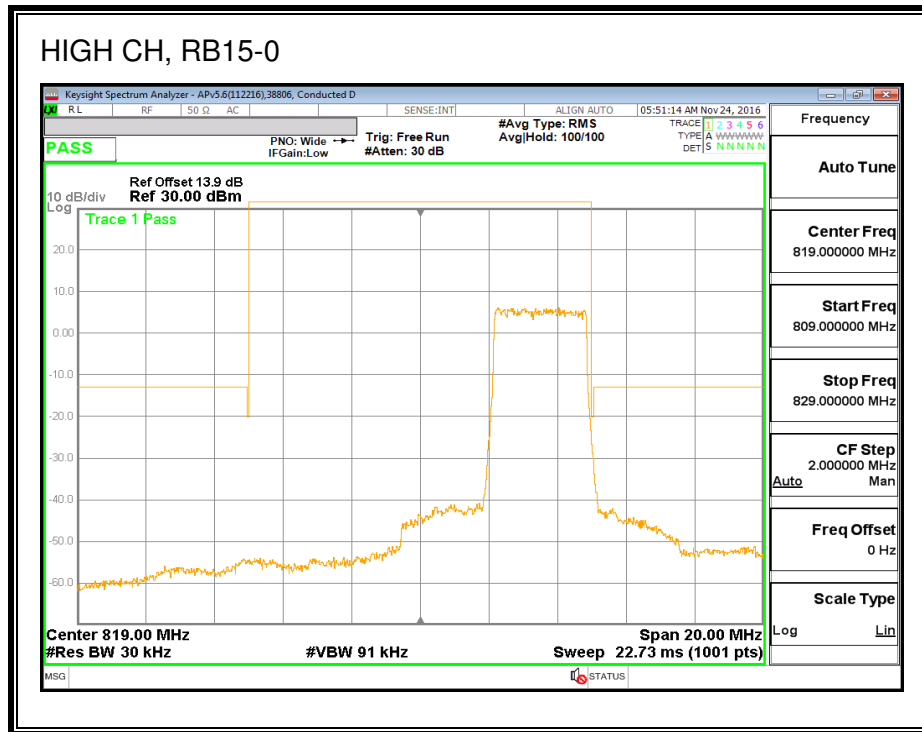

8.2.8. LTE BAND 25 BANDEDGE

QPSK, (1.4 MHz BAND WIDTH)

16QAM, (1.4 MHz BAND WIDTH)

QPSK, (3.0 MHz BAND WIDTH)

16QAM, (3.0 MHz BAND WIDTH)

QPSK, (5.0 MHz BAND WIDTH)

16QAM, (5.0 MHz BAND WIDTH)

QPSK, (10.0 MHz BAND WIDTH)

16QAM, (10.0 MHz BAND WIDTH)

QPSK, (15.0 MHz BAND WIDTH)

16QAM, (15.0 MHz BAND WIDTH)

QPSK, (20.0 MHz BAND WIDTH)

16QAM, (20.0 MHz BAND WIDTH)

8.2.9. LTE BAND 26 EMISSION MASK

QPSK, (1.4 MHz BAND WIDTH)

16QAM, (1.4 MHz BAND WIDTH)

QPSK, (3.0 MHz BAND WIDTH)

16QAM, (3.0 MHz BAND WIDTH)

QPSK, (5.0 MHz BAND WIDTH)

16QAM, (5.0 MHz BAND WIDTH)

QPSK, (10.0 MHz BAND WIDTH)

16QAM, (10.0 MHz BAND WIDTH)

8.2.10. LTE BAND 27 EMISSION MASK

QPSK, (1.4 MHz BAND WIDTH)

16QAM, (1.4 MHz BAND WIDTH)

QPSK, (3.0 MHz BAND WIDTH)

16QAM, (3.0 MHz BAND WIDTH)

QPSK, (5.0 MHz BAND WIDTH)

16QAM, (5.0 MHz BAND WIDTH)

QPSK, (10.0 MHz BAND WIDTH)

16QAM, (10.0 MHz BAND WIDTH)

8.2.11. LTE BAND 30 ADJACENT CHANNEL POWER