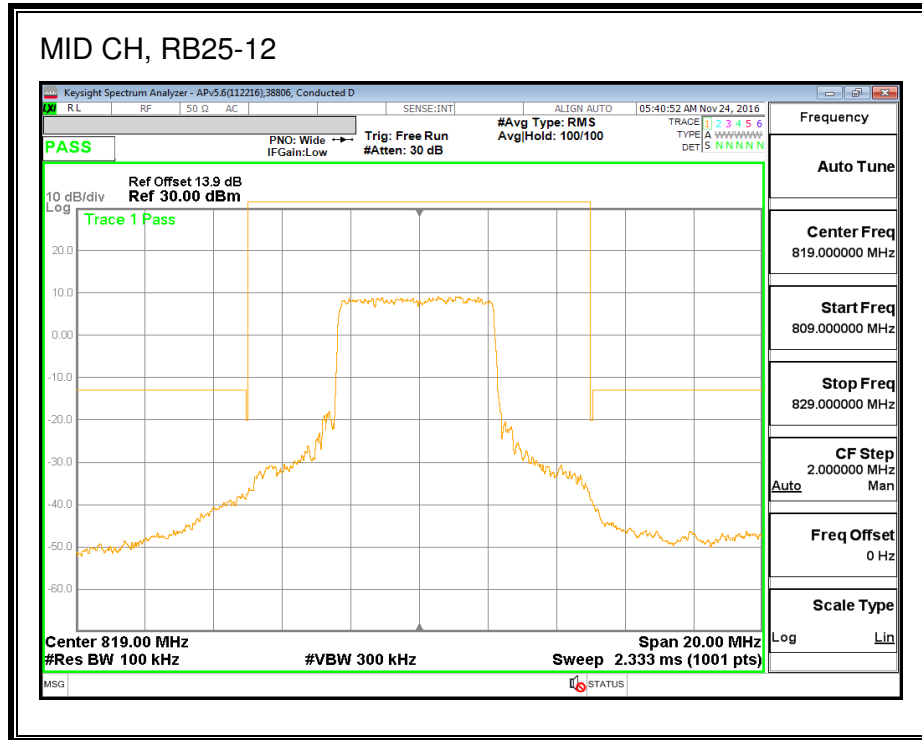

QPSK, (3.0 MHz BAND WIDTH)

16QAM, (3.0 MHz BAND WIDTH)

QPSK, (5.0 MHz BAND WIDTH)

16QAM, (5.0 MHz BAND WIDTH)

QPSK, (10.0 MHz BAND WIDTH)

16QAM, (10.0 MHz BAND WIDTH)

8.2.10. LTE BAND 27 EMISSION MASK

QPSK, (1.4 MHz BAND WIDTH)

16QAM, (1.4 MHz BAND WIDTH)

QPSK, (3.0 MHz BAND WIDTH)

16QAM, (3.0 MHz BAND WIDTH)

QPSK, (5.0 MHz BAND WIDTH)

16QAM, (5.0 MHz BAND WIDTH)

QPSK, (10.0 MHz BAND WIDTH)

16QAM, (10.0 MHz BAND WIDTH)

8.2.11. LTE BAND 30 ADJACENT CHANNEL POWER