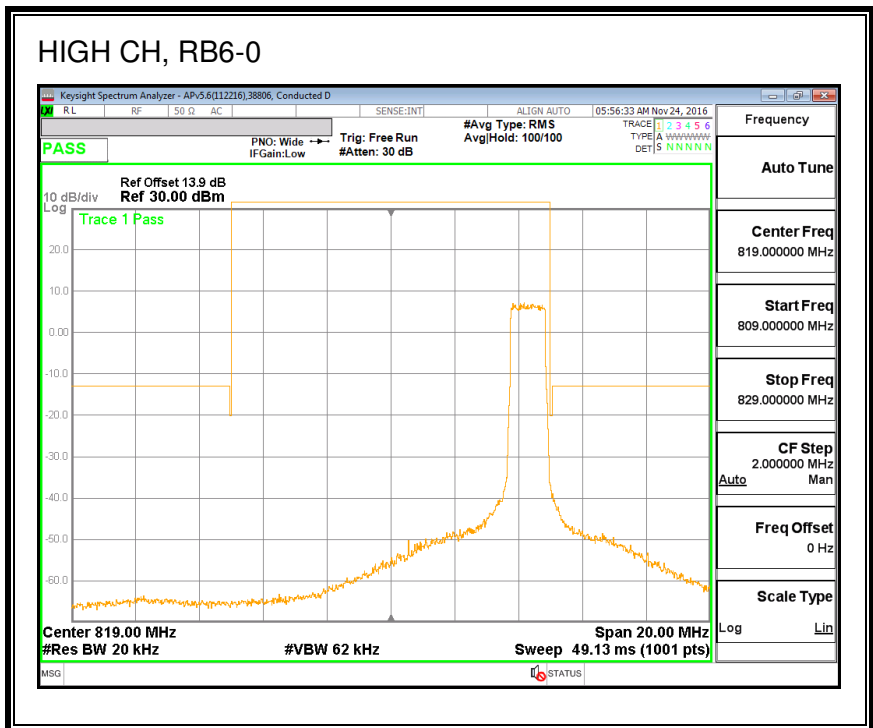

8.2.8. LTE BAND 25 BANDEDGE

QPSK, (1.4 MHz BAND WIDTH)

16QAM, (1.4 MHz BAND WIDTH)

QPSK, (3.0 MHz BAND WIDTH)

16QAM, (3.0 MHz BAND WIDTH)

QPSK, (5.0 MHz BAND WIDTH)

16QAM, (5.0 MHz BAND WIDTH)

QPSK, (10.0 MHz BAND WIDTH)

16QAM, (10.0 MHz BAND WIDTH)

QPSK, (15.0 MHz BAND WIDTH)

16QAM, (15.0 MHz BAND WIDTH)

QPSK, (20.0 MHz BAND WIDTH)

16QAM, (20.0 MHz BAND WIDTH)

8.2.9. LTE BAND 26 EMISSION MASK

QPSK, (1.4 MHz BAND WIDTH)

16QAM, (1.4 MHz BAND WIDTH)

QPSK, (3.0 MHz BAND WIDTH)

16QAM, (3.0 MHz BAND WIDTH)

QPSK, (5.0 MHz BAND WIDTH)

16QAM, (5.0 MHz BAND WIDTH)

QPSK, (10.0 MHz BAND WIDTH)

16QAM, (10.0 MHz BAND WIDTH)

8.2.10. LTE BAND 27 EMISSION MASK

QPSK, (1.4 MHz BAND WIDTH)

16QAM, (1.4 MHz BAND WIDTH)

QPSK, (3.0 MHz BAND WIDTH)

16QAM, (3.0 MHz BAND WIDTH)

QPSK, (5.0 MHz BAND WIDTH)

16QAM, (5.0 MHz BAND WIDTH)

QPSK, (10.0 MHz BAND WIDTH)

16QAM, (10.0 MHz BAND WIDTH)

8.2.11. LTE BAND 30 ADJACENT CHANNEL POWER