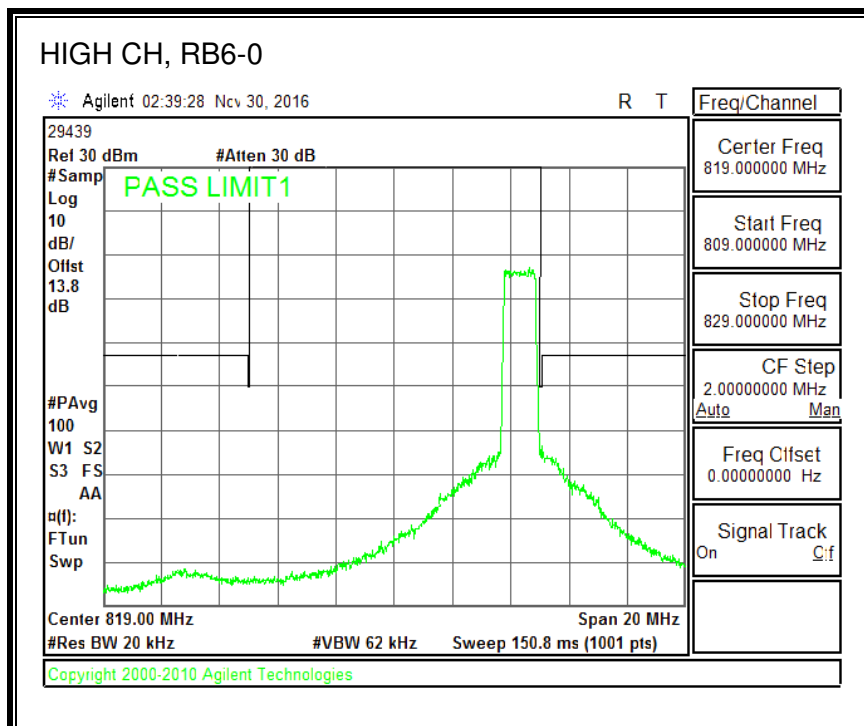

QPSK, (3.0 MHz BAND WIDTH)

16QAM, (3.0 MHz BAND WIDTH)

QPSK, (5.0 MHz BAND WIDTH)

16QAM, (5.0 MHz BAND WIDTH)

QPSK, (10.0 MHz BAND WIDTH)

16QAM, (10.0 MHz BAND WIDTH)

8.2.10. LTE BAND 27 EMISSION MASK

QPSK, (1.4 MHz BAND WIDTH)

16QAM, (1.4 MHz BAND WIDTH)

QPSK, (3.0 MHz BAND WIDTH)

16QAM, (3.0 MHz BAND WIDTH)

QPSK, (5.0 MHz BAND WIDTH)

16QAM, (5.0 MHz BAND WIDTH)

QPSK, (10.0 MHz BAND WIDTH)

16QAM, (10.0 MHz BAND WIDTH)

8.2.11. LTE BAND 30 ADJACENT CHANNEL POWER