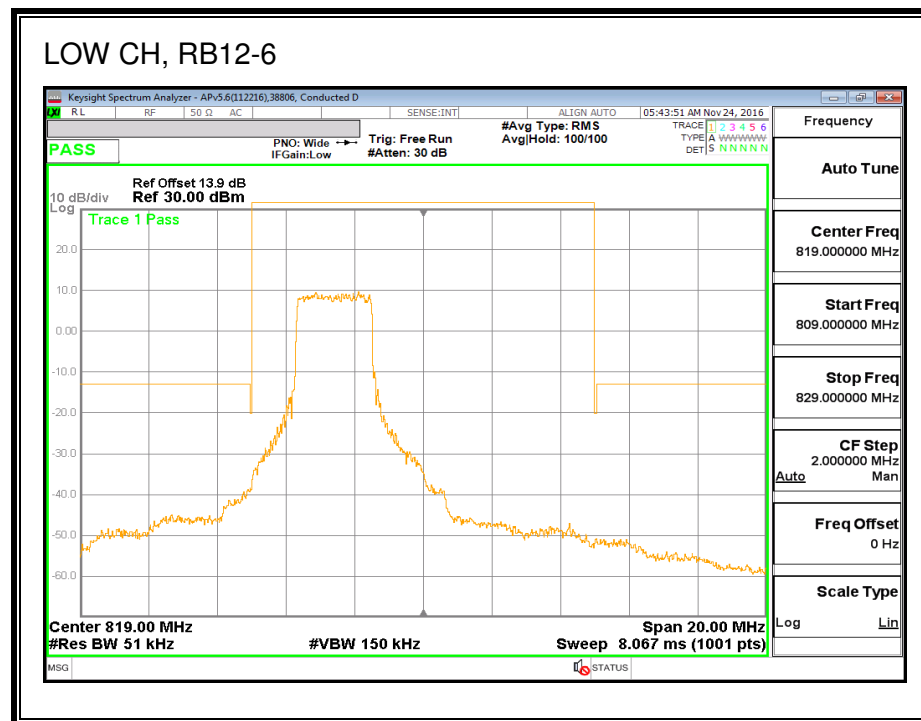

QPSK, (3.0 MHz BAND WIDTH)

16QAM, (3.0 MHz BAND WIDTH)

QPSK, (5.0 MHz BAND WIDTH)

16QAM, (5.0 MHz BAND WIDTH)

QPSK, (10.0 MHz BAND WIDTH)

16QAM, (10.0 MHz BAND WIDTH)

8.2.10. LTE BAND 27 EMISSION MASK

QPSK, (1.4 MHz BAND WIDTH)

16QAM, (1.4 MHz BAND WIDTH)

QPSK, (3.0 MHz BAND WIDTH)

16QAM, (3.0 MHz BAND WIDTH)

QPSK, (5.0 MHz BAND WIDTH)

16QAM, (5.0 MHz BAND WIDTH)

QPSK, (10.0 MHz BAND WIDTH)

16QAM, (10.0 MHz BAND WIDTH)

8.2.11. LTE BAND 30 ADJACENT CHANNEL POWER

QPSK, (5.0 MHz BAND WIDTH)

16QAM, (5.0 MHz BAND WIDTH)

QPSK, (10.0 MHz BAND WIDTH)

16QAM, (10.0 MHz BAND WIDTH)

8.2.13. LTE BAND 41 ADJACENT CHANNEL POWER

QPSK, (5.0 MHz BAND WIDTH)

16QAM, (5.0 MHz BAND WIDTH)