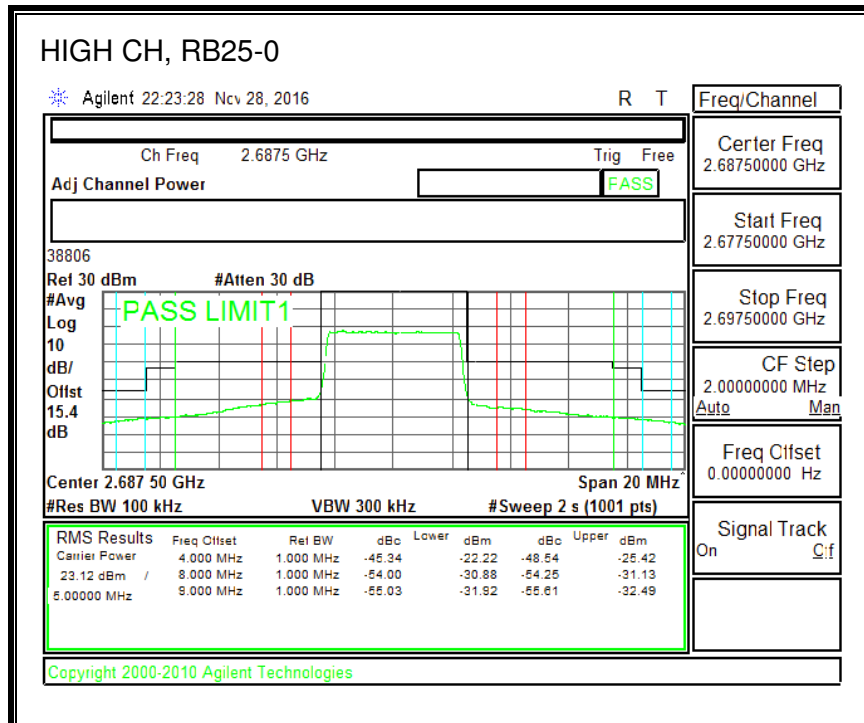

16QAM, (1.4 MHz BAND WIDTH)

QPSK, (3.0 MHz BAND WIDTH)

16QAM, (3.0 MHz BAND WIDTH)

QPSK, (5.0 MHz BAND WIDTH)

16QAM, (5.0 MHz BAND WIDTH)

QPSK, (10.0 MHz BAND WIDTH)

16QAM, (10.0 MHz BAND WIDTH)

8.2.11. LTE BAND 30 ADJACENT CHANNEL POWER

QPSK, (5.0 MHz BAND WIDTH)

16QAM, (5.0 MHz BAND WIDTH)

QPSK, (10.0 MHz BAND WIDTH)

16QAM, (10.0 MHz BAND WIDTH)

8.2.13. LTE BAND 41 ADJACENT CHANNEL POWER

QPSK, (5.0 MHz BAND WIDTH)

16QAM, (5.0 MHz BAND WIDTH)