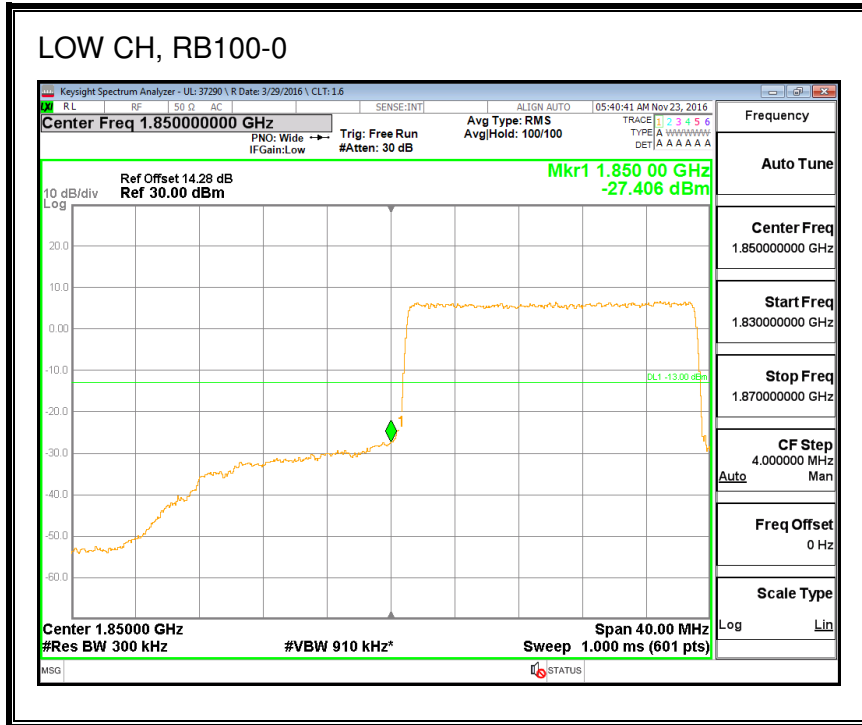

8.2.8. LTE BAND 25 BANDEDGE

QPSK, (1.4 MHz BAND WIDTH)

16QAM, (1.4 MHz BAND WIDTH)

QPSK, (3.0 MHz BAND WIDTH)

16QAM, (3.0 MHz BAND WIDTH)

QPSK, (5.0 MHz BAND WIDTH)

16QAM, (5.0 MHz BAND WIDTH)

QPSK, (10.0 MHz BAND WIDTH)

16QAM, (10.0 MHz BAND WIDTH)

QPSK, (15.0 MHz BAND WIDTH)

16QAM, (15.0 MHz BAND WIDTH)

QPSK, (20.0 MHz BAND WIDTH)

16QAM, (20.0 MHz BAND WIDTH)

8.2.9. LTE BAND 26 EMISSION MASK

QPSK, (1.4 MHz BAND WIDTH)

16QAM, (1.4 MHz BAND WIDTH)

QPSK, (3.0 MHz BAND WIDTH)

16QAM, (3.0 MHz BAND WIDTH)

QPSK, (5.0 MHz BAND WIDTH)

16QAM, (5.0 MHz BAND WIDTH)

QPSK, (10.0 MHz BAND WIDTH)

16QAM, (10.0 MHz BAND WIDTH)

8.2.10. LTE BAND 27 EMISSION MASK

QPSK, (1.4 MHz BAND WIDTH)

16QAM, (1.4 MHz BAND WIDTH)

QPSK, (3.0 MHz BAND WIDTH)

16QAM, (3.0 MHz BAND WIDTH)

QPSK, (5.0 MHz BAND WIDTH)

16QAM, (5.0 MHz BAND WIDTH)

QPSK, (10.0 MHz BAND WIDTH)

16QAM, (10.0 MHz BAND WIDTH)

8.2.11. LTE BAND 30 ADJACENT CHANNEL POWER