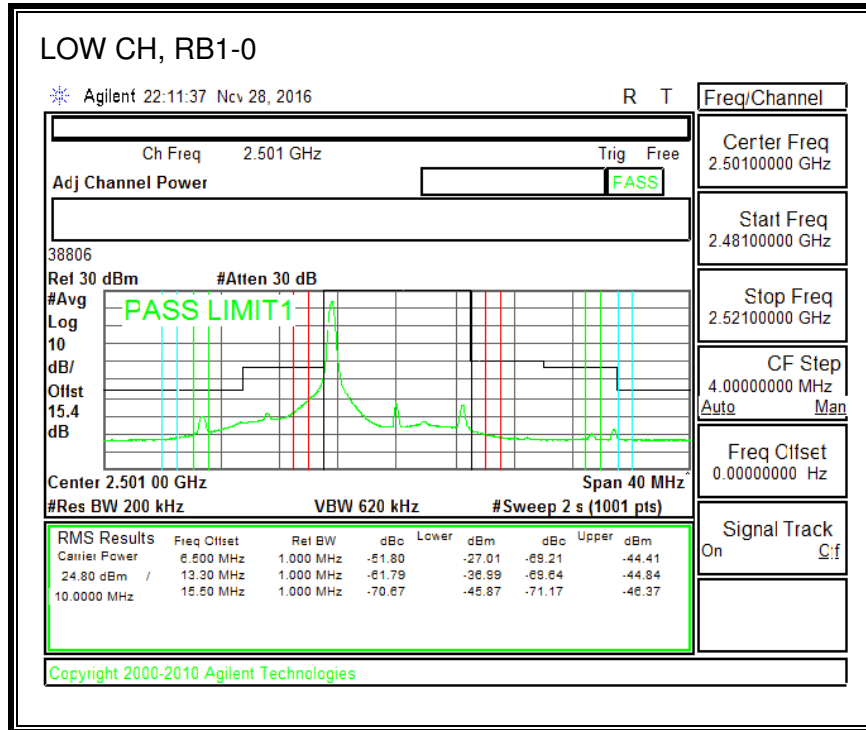

QPSK, (10.0 MHz BAND WIDTH)