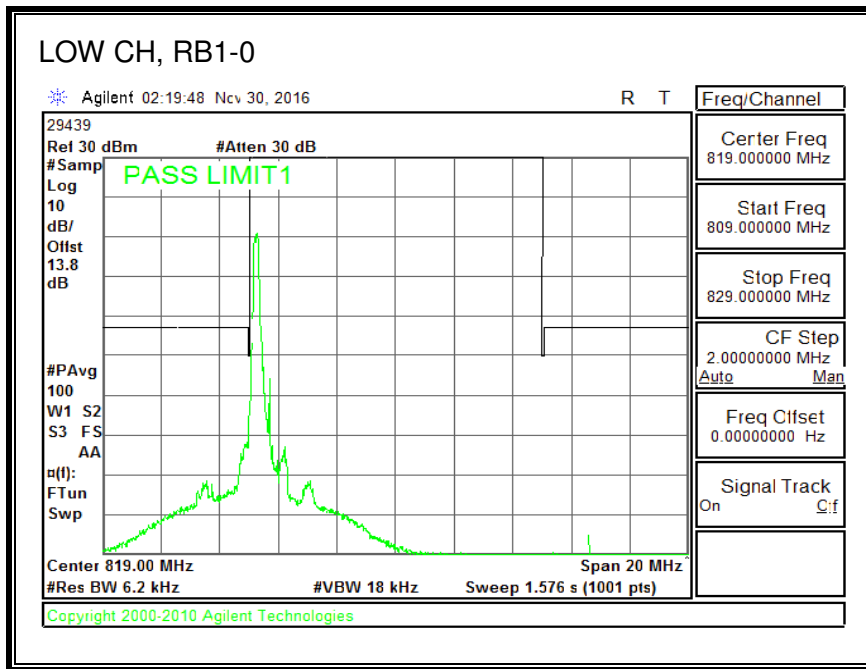

16QAM, (10.0 MHz BAND WIDTH)

QPSK, (15.0 MHz BAND WIDTH)

16QAM, (15.0 MHz BAND WIDTH)

QPSK, (20.0 MHz BAND WIDTH)

16QAM, (20.0 MHz BAND WIDTH)

8.2.9. LTE BAND 26 EMISSION MASK

QPSK, (1.4 MHz BAND WIDTH)

16QAM, (1.4 MHz BAND WIDTH)

QPSK, (3.0 MHz BAND WIDTH)

16QAM, (3.0 MHz BAND WIDTH)

QPSK, (5.0 MHz BAND WIDTH)

16QAM, (5.0 MHz BAND WIDTH)

QPSK, (10.0 MHz BAND WIDTH)

16QAM, (10.0 MHz BAND WIDTH)

8.2.10. LTE BAND 27 EMISSION MASK

QPSK, (1.4 MHz BAND WIDTH)

16QAM, (1.4 MHz BAND WIDTH)

QPSK, (3.0 MHz BAND WIDTH)

16QAM, (3.0 MHz BAND WIDTH)

QPSK, (5.0 MHz BAND WIDTH)

16QAM, (5.0 MHz BAND WIDTH)

QPSK, (10.0 MHz BAND WIDTH)

16QAM, (10.0 MHz BAND WIDTH)

8.2.11. LTE BAND 30 ADJACENT CHANNEL POWER