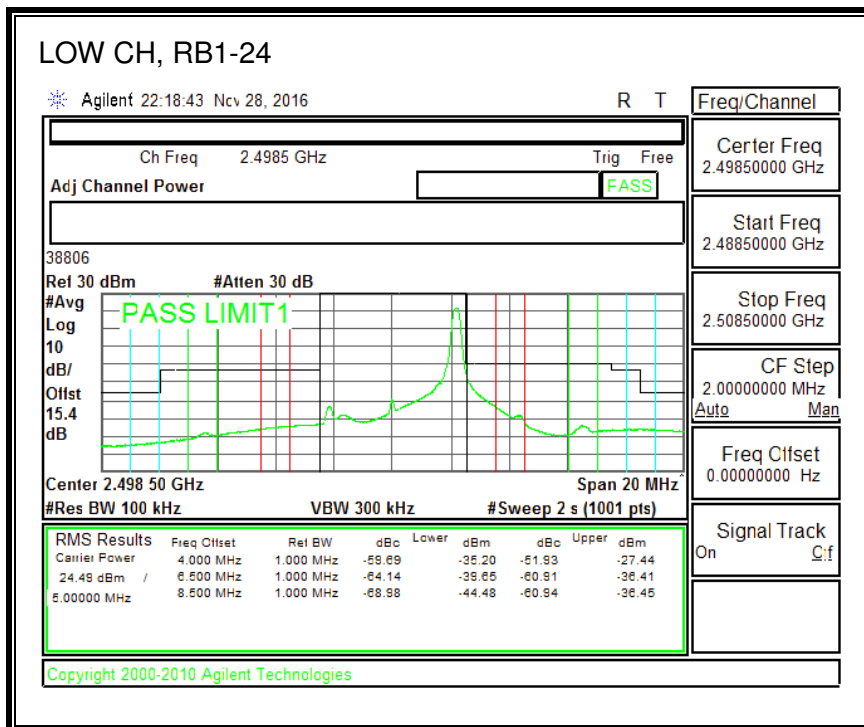

16QAM, (1.4 MHz BAND WIDTH)

QPSK, (3.0 MHz BAND WIDTH)

16QAM, (3.0 MHz BAND WIDTH)

QPSK, (5.0 MHz BAND WIDTH)

16QAM, (5.0 MHz BAND WIDTH)

QPSK, (10.0 MHz BAND WIDTH)

16QAM, (10.0 MHz BAND WIDTH)

8.2.11. LTE BAND 30 ADJACENT CHANNEL POWER

QPSK, (5.0 MHz BAND WIDTH)

16QAM, (5.0 MHz BAND WIDTH)

QPSK, (10.0 MHz BAND WIDTH)

16QAM, (10.0 MHz BAND WIDTH)

8.2.13. LTE BAND 41 ADJACENT CHANNEL POWER

QPSK, (5.0 MHz BAND WIDTH)

16QAM, (5.0 MHz BAND WIDTH)