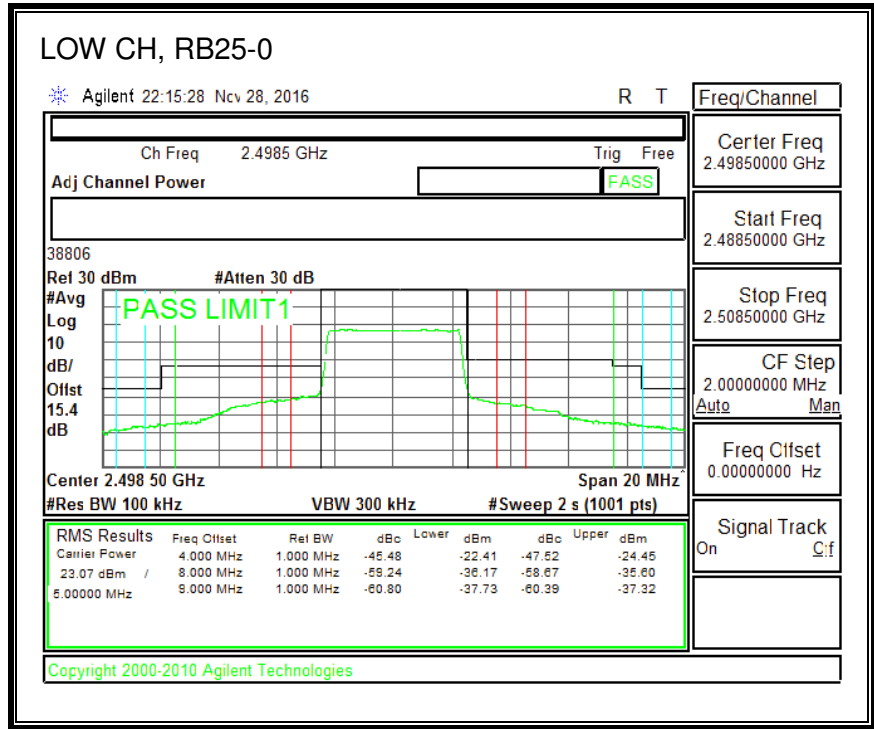

16QAM, (1.4 MHz BAND WIDTH)

QPSK, (3.0 MHz BAND WIDTH)

16QAM, (3.0 MHz BAND WIDTH)

QPSK, (5.0 MHz BAND WIDTH)

16QAM, (5.0 MHz BAND WIDTH)

QPSK, (10.0 MHz BAND WIDTH)

16QAM, (10.0 MHz BAND WIDTH)

8.2.11. LTE BAND 30 ADJACENT CHANNEL POWER

QPSK, (5.0 MHz BAND WIDTH)

16QAM, (5.0 MHz BAND WIDTH)

QPSK, (10.0 MHz BAND WIDTH)

16QAM, (10.0 MHz BAND WIDTH)

8.2.13. LTE BAND 41 ADJACENT CHANNEL POWER

QPSK, (5.0 MHz BAND WIDTH)

16QAM, (5.0 MHz BAND WIDTH)