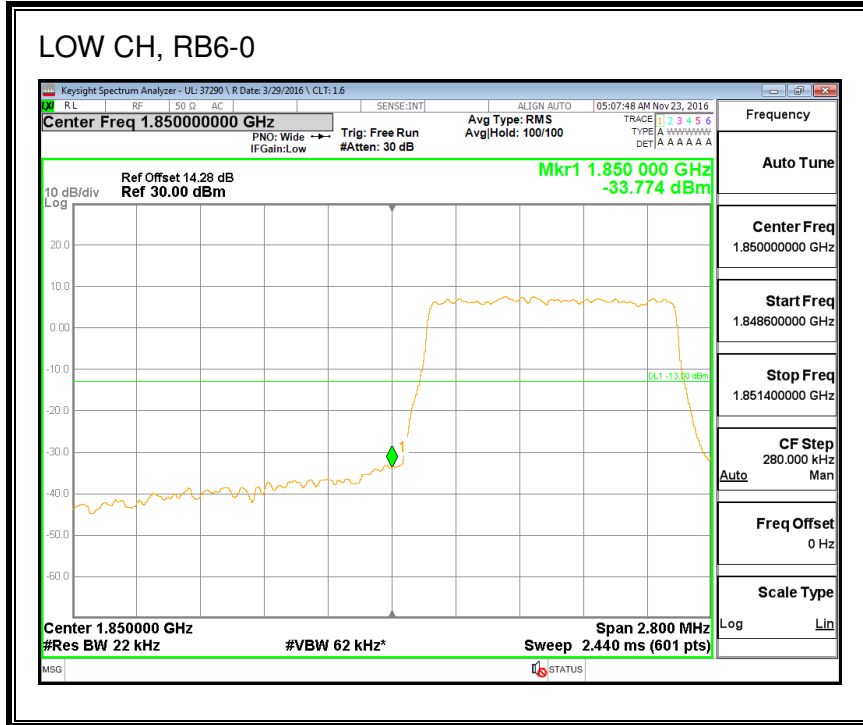

8.2.8. LTE BAND 25 BANDEDGE

QPSK, (1.4 MHz BAND WIDTH)

16QAM, (1.4 MHz BAND WIDTH)

QPSK, (3.0 MHz BAND WIDTH)

16QAM, (3.0 MHz BAND WIDTH)

QPSK, (5.0 MHz BAND WIDTH)

16QAM, (5.0 MHz BAND WIDTH)

QPSK, (10.0 MHz BAND WIDTH)

16QAM, (10.0 MHz BAND WIDTH)

QPSK, (15.0 MHz BAND WIDTH)

16QAM, (15.0 MHz BAND WIDTH)

QPSK, (20.0 MHz BAND WIDTH)

16QAM, (20.0 MHz BAND WIDTH)

8.2.9. LTE BAND 26 EMISSION MASK

QPSK, (1.4 MHz BAND WIDTH)

16QAM, (1.4 MHz BAND WIDTH)

QPSK, (3.0 MHz BAND WIDTH)

16QAM, (3.0 MHz BAND WIDTH)

QPSK, (5.0 MHz BAND WIDTH)

16QAM, (5.0 MHz BAND WIDTH)

QPSK, (10.0 MHz BAND WIDTH)

16QAM, (10.0 MHz BAND WIDTH)

8.2.10. LTE BAND 27 EMISSION MASK

QPSK, (1.4 MHz BAND WIDTH)

16QAM, (1.4 MHz BAND WIDTH)

QPSK, (3.0 MHz BAND WIDTH)

16QAM, (3.0 MHz BAND WIDTH)

QPSK, (5.0 MHz BAND WIDTH)

16QAM, (5.0 MHz BAND WIDTH)

QPSK, (10.0 MHz BAND WIDTH)

16QAM, (10.0 MHz BAND WIDTH)

8.2.11. LTE BAND 30 ADJACENT CHANNEL POWER