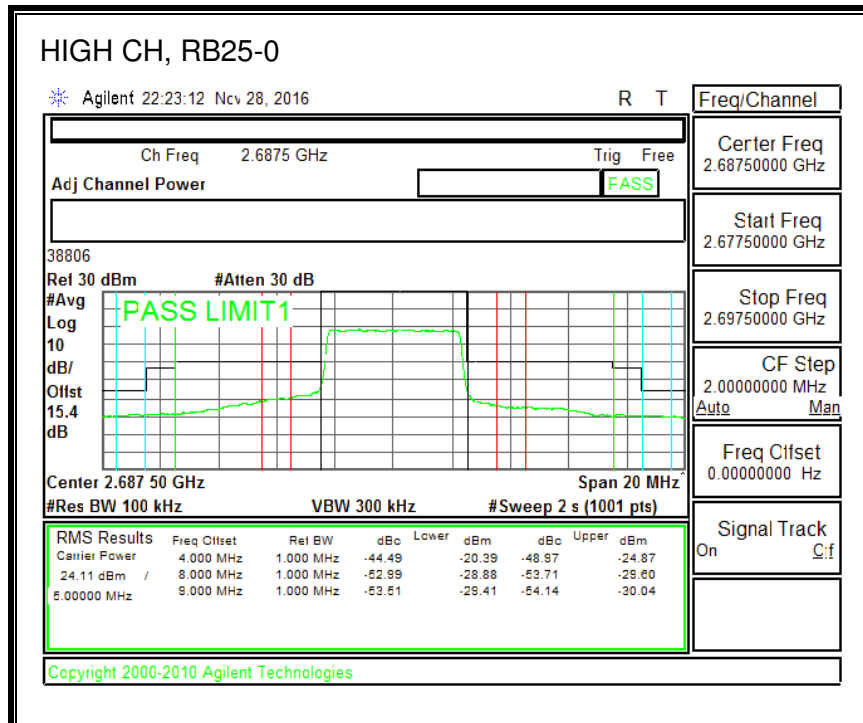

16QAM, (1.4 MHz BAND WIDTH)

QPSK, (3.0 MHz BAND WIDTH)

16QAM, (3.0 MHz BAND WIDTH)

QPSK, (5.0 MHz BAND WIDTH)

16QAM, (5.0 MHz BAND WIDTH)

QPSK, (10.0 MHz BAND WIDTH)

16QAM, (10.0 MHz BAND WIDTH)

8.2.11. LTE BAND 30 ADJACENT CHANNEL POWER

QPSK, (5.0 MHz BAND WIDTH)

16QAM, (5.0 MHz BAND WIDTH)

QPSK, (10.0 MHz BAND WIDTH)

16QAM, (10.0 MHz BAND WIDTH)

8.2.13. LTE BAND 41 ADJACENT CHANNEL POWER

QPSK, (5.0 MHz BAND WIDTH)

16QAM, (5.0 MHz BAND WIDTH)