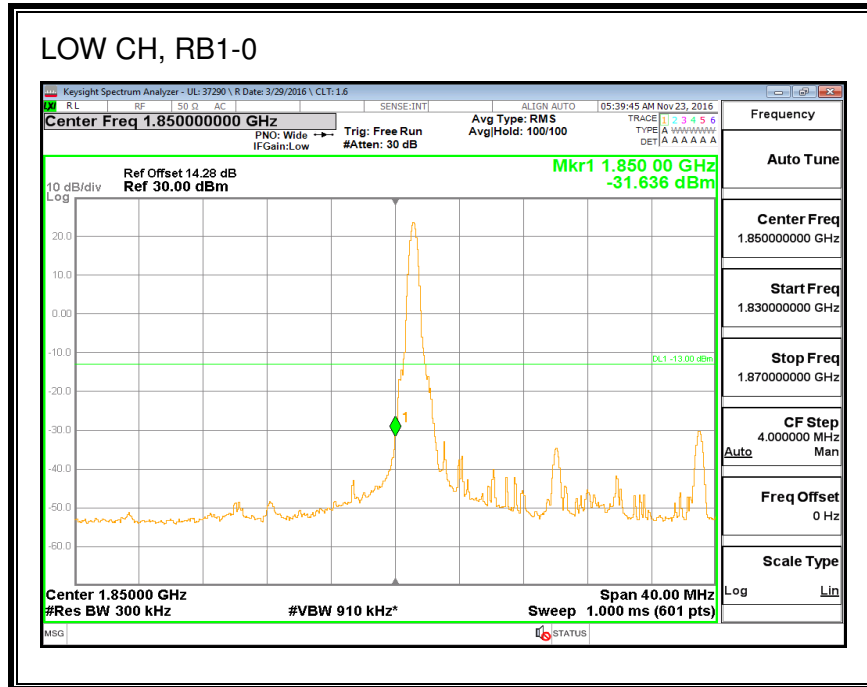

8.2.8. LTE BAND 25 BANDEDGE

QPSK, (1.4 MHz BAND WIDTH)

16QAM, (1.4 MHz BAND WIDTH)

QPSK, (3.0 MHz BAND WIDTH)

16QAM, (3.0 MHz BAND WIDTH)

QPSK, (5.0 MHz BAND WIDTH)

16QAM, (5.0 MHz BAND WIDTH)

QPSK, (10.0 MHz BAND WIDTH)

16QAM, (10.0 MHz BAND WIDTH)

QPSK, (15.0 MHz BAND WIDTH)

16QAM, (15.0 MHz BAND WIDTH)

QPSK, (20.0 MHz BAND WIDTH)

16QAM, (20.0 MHz BAND WIDTH)

8.2.9. LTE BAND 26 EMISSION MASK

QPSK, (1.4 MHz BAND WIDTH)

16QAM, (1.4 MHz BAND WIDTH)

QPSK, (3.0 MHz BAND WIDTH)

16QAM, (3.0 MHz BAND WIDTH)

QPSK, (5.0 MHz BAND WIDTH)

16QAM, (5.0 MHz BAND WIDTH)

QPSK, (10.0 MHz BAND WIDTH)

16QAM, (10.0 MHz BAND WIDTH)

8.2.10. LTE BAND 27 EMISSION MASK

QPSK, (1.4 MHz BAND WIDTH)

16QAM, (1.4 MHz BAND WIDTH)

QPSK, (3.0 MHz BAND WIDTH)

16QAM, (3.0 MHz BAND WIDTH)

QPSK, (5.0 MHz BAND WIDTH)

16QAM, (5.0 MHz BAND WIDTH)

QPSK, (10.0 MHz BAND WIDTH)

16QAM, (10.0 MHz BAND WIDTH)

8.2.11. LTE BAND 30 ADJACENT CHANNEL POWER