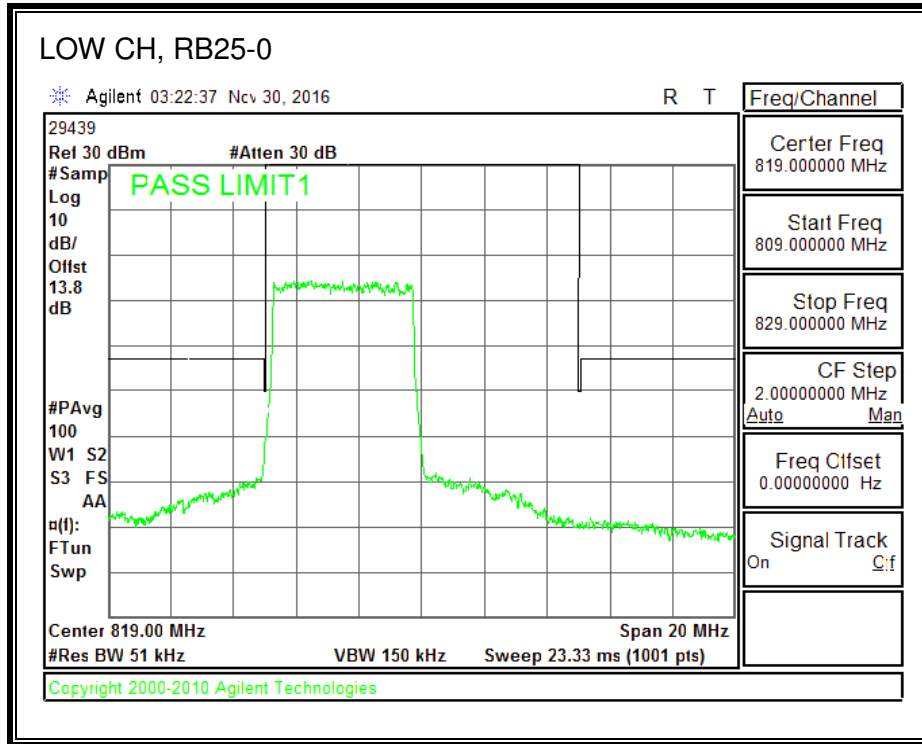

QPSK, (3.0 MHz BAND WIDTH)

16QAM, (3.0 MHz BAND WIDTH)

QPSK, (5.0 MHz BAND WIDTH)

16QAM, (5.0 MHz BAND WIDTH)

QPSK, (10.0 MHz BAND WIDTH)

16QAM, (10.0 MHz BAND WIDTH)

8.2.10. LTE BAND 27 EMISSION MASK

QPSK, (1.4 MHz BAND WIDTH)

16QAM, (1.4 MHz BAND WIDTH)

QPSK, (3.0 MHz BAND WIDTH)

16QAM, (3.0 MHz BAND WIDTH)

QPSK, (5.0 MHz BAND WIDTH)

16QAM, (5.0 MHz BAND WIDTH)

QPSK, (10.0 MHz BAND WIDTH)

16QAM, (10.0 MHz BAND WIDTH)

8.2.11. LTE BAND 30 ADJACENT CHANNEL POWER

QPSK, (5.0 MHz BAND WIDTH)

16QAM, (5.0 MHz BAND WIDTH)

QPSK, (10.0 MHz BAND WIDTH)

16QAM, (10.0 MHz BAND WIDTH)

8.2.13. LTE BAND 41 ADJACENT CHANNEL POWER

QPSK, (5.0 MHz BAND WIDTH)

16QAM, (5.0 MHz BAND WIDTH)