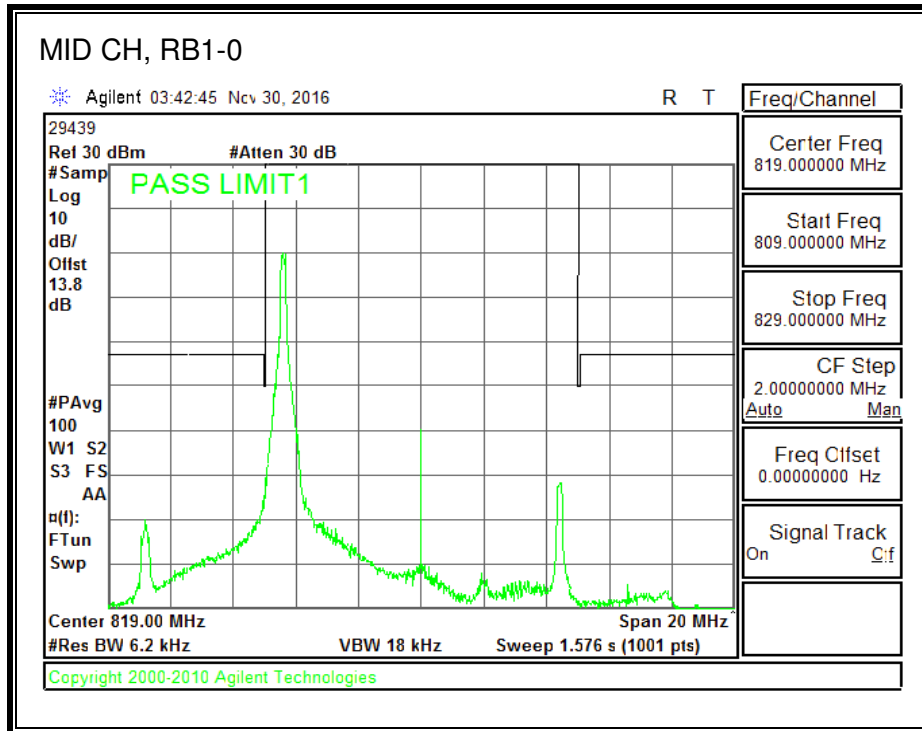

16QAM, (1.4 MHz BAND WIDTH)

QPSK, (3.0 MHz BAND WIDTH)

16QAM, (3.0 MHz BAND WIDTH)

QPSK, (5.0 MHz BAND WIDTH)

16QAM, (5.0 MHz BAND WIDTH)

QPSK, (10.0 MHz BAND WIDTH)

16QAM, (10.0 MHz BAND WIDTH)

8.2.11. LTE BAND 30 ADJACENT CHANNEL POWER

QPSK, (5.0 MHz BAND WIDTH)

16QAM, (5.0 MHz BAND WIDTH)

QPSK, (10.0 MHz BAND WIDTH)

16QAM, (10.0 MHz BAND WIDTH)

8.2.13. LTE BAND 41 ADJACENT CHANNEL POWER

QPSK, (5.0 MHz BAND WIDTH)

16QAM, (5.0 MHz BAND WIDTH)