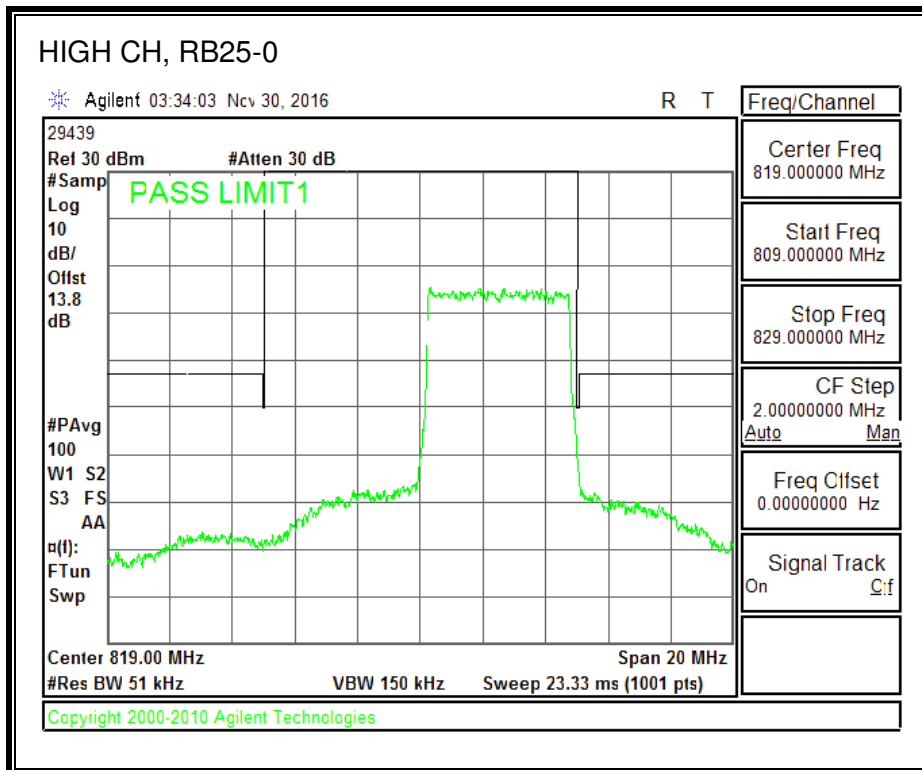

16QAM, (1.4 MHz BAND WIDTH)

QPSK, (3.0 MHz BAND WIDTH)

16QAM, (3.0 MHz BAND WIDTH)

QPSK, (5.0 MHz BAND WIDTH)

16QAM, (5.0 MHz BAND WIDTH)

QPSK, (10.0 MHz BAND WIDTH)

16QAM, (10.0 MHz BAND WIDTH)

8.2.11. LTE BAND 30 ADJACENT CHANNEL POWER

QPSK, (5.0 MHz BAND WIDTH)

16QAM, (5.0 MHz BAND WIDTH)

QPSK, (10.0 MHz BAND WIDTH)

16QAM, (10.0 MHz BAND WIDTH)

8.2.13. LTE BAND 41 ADJACENT CHANNEL POWER

QPSK, (5.0 MHz BAND WIDTH)

16QAM, (5.0 MHz BAND WIDTH)