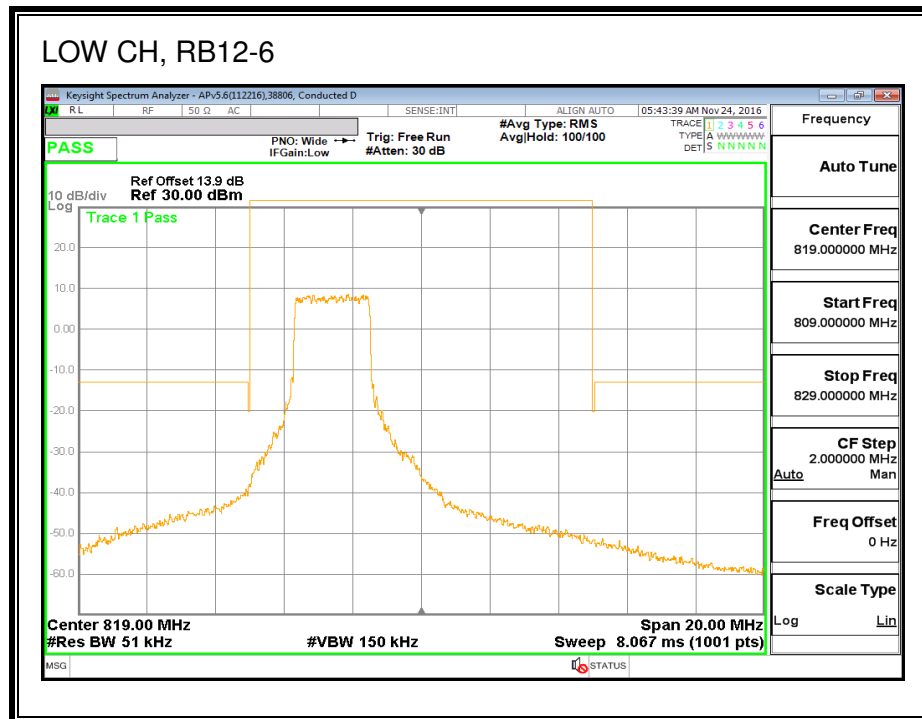

QPSK, (3.0 MHz BAND WIDTH)

16QAM, (3.0 MHz BAND WIDTH)

QPSK, (5.0 MHz BAND WIDTH)

16QAM, (5.0 MHz BAND WIDTH)

QPSK, (10.0 MHz BAND WIDTH)

16QAM, (10.0 MHz BAND WIDTH)

8.2.10. LTE BAND 27 EMISSION MASK

QPSK, (1.4 MHz BAND WIDTH)

16QAM, (1.4 MHz BAND WIDTH)

QPSK, (3.0 MHz BAND WIDTH)

16QAM, (3.0 MHz BAND WIDTH)

QPSK, (5.0 MHz BAND WIDTH)

16QAM, (5.0 MHz BAND WIDTH)

QPSK, (10.0 MHz BAND WIDTH)

16QAM, (10.0 MHz BAND WIDTH)

8.2.11. LTE BAND 30 ADJACENT CHANNEL POWER