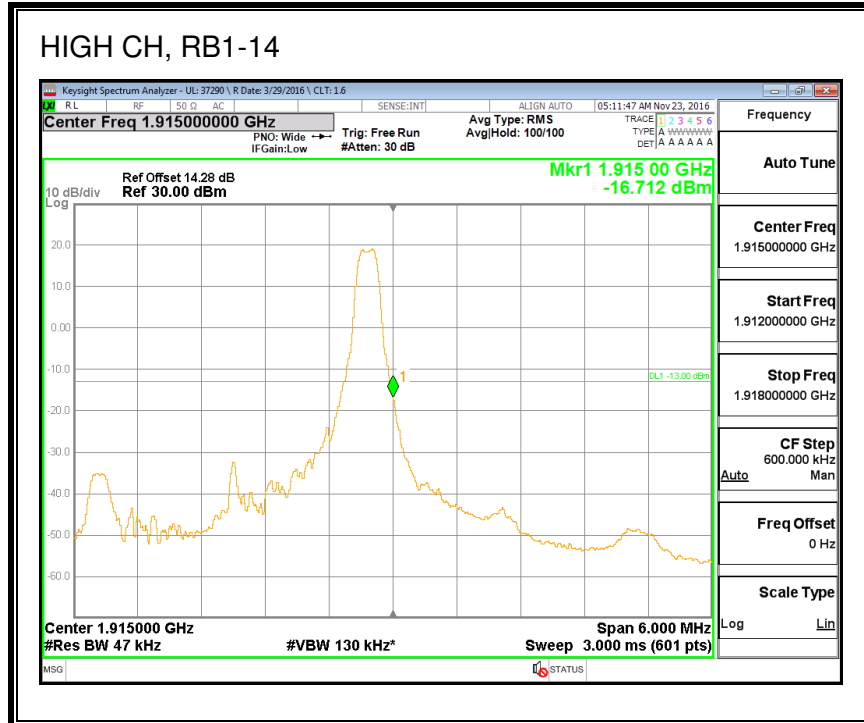

8.2.8. LTE BAND 25 BANDEDGE

QPSK, (1.4 MHz BAND WIDTH)

16QAM, (1.4 MHz BAND WIDTH)

QPSK, (3.0 MHz BAND WIDTH)

16QAM, (3.0 MHz BAND WIDTH)

QPSK, (5.0 MHz BAND WIDTH)

16QAM, (5.0 MHz BAND WIDTH)

QPSK, (10.0 MHz BAND WIDTH)

16QAM, (10.0 MHz BAND WIDTH)

QPSK, (15.0 MHz BAND WIDTH)

16QAM, (15.0 MHz BAND WIDTH)

QPSK, (20.0 MHz BAND WIDTH)

16QAM, (20.0 MHz BAND WIDTH)

8.2.9. LTE BAND 26 EMISSION MASK

QPSK, (1.4 MHz BAND WIDTH)

16QAM, (1.4 MHz BAND WIDTH)

QPSK, (3.0 MHz BAND WIDTH)

16QAM, (3.0 MHz BAND WIDTH)

QPSK, (5.0 MHz BAND WIDTH)

16QAM, (5.0 MHz BAND WIDTH)

QPSK, (10.0 MHz BAND WIDTH)

16QAM, (10.0 MHz BAND WIDTH)

8.2.10. LTE BAND 27 EMISSION MASK

QPSK, (1.4 MHz BAND WIDTH)

16QAM, (1.4 MHz BAND WIDTH)

QPSK, (3.0 MHz BAND WIDTH)

16QAM, (3.0 MHz BAND WIDTH)

QPSK, (5.0 MHz BAND WIDTH)

16QAM, (5.0 MHz BAND WIDTH)

QPSK, (10.0 MHz BAND WIDTH)

16QAM, (10.0 MHz BAND WIDTH)

8.2.11. LTE BAND 30 ADJACENT CHANNEL POWER