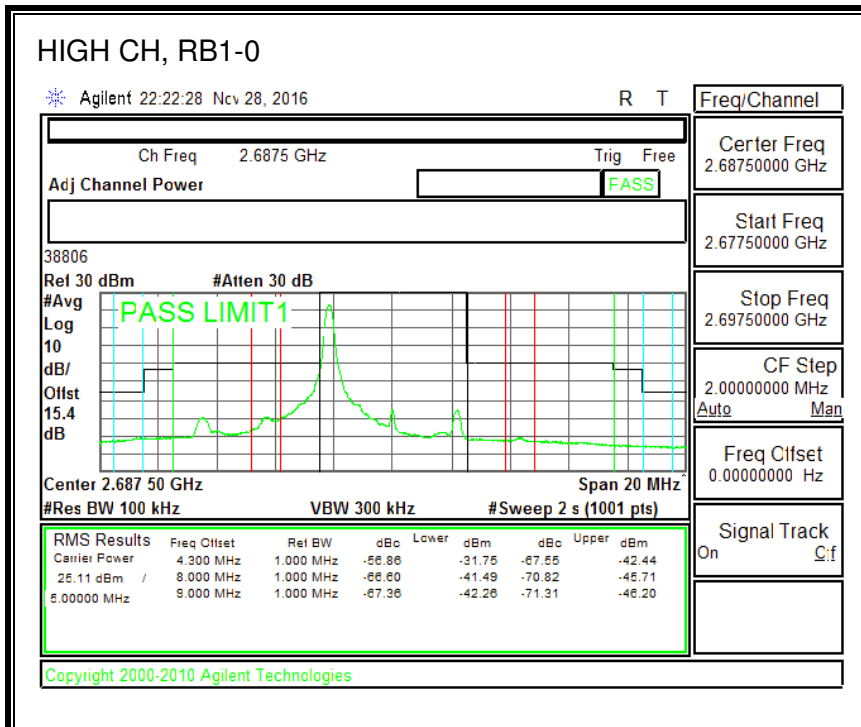

16QAM, (1.4 MHz BAND WIDTH)

QPSK, (3.0 MHz BAND WIDTH)

16QAM, (3.0 MHz BAND WIDTH)

QPSK, (5.0 MHz BAND WIDTH)

16QAM, (5.0 MHz BAND WIDTH)

QPSK, (10.0 MHz BAND WIDTH)

16QAM, (10.0 MHz BAND WIDTH)

8.2.11. LTE BAND 30 ADJACENT CHANNEL POWER

QPSK, (5.0 MHz BAND WIDTH)

16QAM, (5.0 MHz BAND WIDTH)

QPSK, (10.0 MHz BAND WIDTH)

16QAM, (10.0 MHz BAND WIDTH)

8.2.13. LTE BAND 41 ADJACENT CHANNEL POWER

QPSK, (5.0 MHz BAND WIDTH)

16QAM, (5.0 MHz BAND WIDTH)