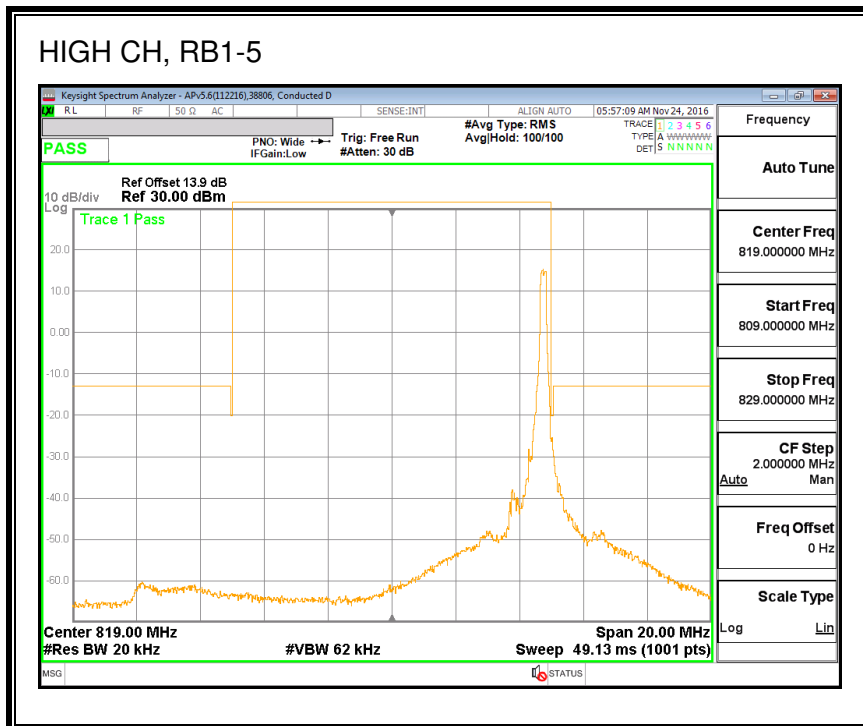

8.2.8. LTE BAND 25 BANDEDGE

QPSK, (1.4 MHz BAND WIDTH)

16QAM, (1.4 MHz BAND WIDTH)

QPSK, (3.0 MHz BAND WIDTH)

16QAM, (3.0 MHz BAND WIDTH)

QPSK, (5.0 MHz BAND WIDTH)

16QAM, (5.0 MHz BAND WIDTH)

QPSK, (10.0 MHz BAND WIDTH)

16QAM, (10.0 MHz BAND WIDTH)

QPSK, (15.0 MHz BAND WIDTH)

16QAM, (15.0 MHz BAND WIDTH)

QPSK, (20.0 MHz BAND WIDTH)

16QAM, (20.0 MHz BAND WIDTH)

8.2.9. LTE BAND 26 EMISSION MASK

QPSK, (1.4 MHz BAND WIDTH)

16QAM, (1.4 MHz BAND WIDTH)

QPSK, (3.0 MHz BAND WIDTH)

16QAM, (3.0 MHz BAND WIDTH)

QPSK, (5.0 MHz BAND WIDTH)

16QAM, (5.0 MHz BAND WIDTH)

QPSK, (10.0 MHz BAND WIDTH)

16QAM, (10.0 MHz BAND WIDTH)

8.2.10. LTE BAND 27 EMISSION MASK

QPSK, (1.4 MHz BAND WIDTH)

16QAM, (1.4 MHz BAND WIDTH)

QPSK, (3.0 MHz BAND WIDTH)

16QAM, (3.0 MHz BAND WIDTH)

QPSK, (5.0 MHz BAND WIDTH)

16QAM, (5.0 MHz BAND WIDTH)

QPSK, (10.0 MHz BAND WIDTH)

16QAM, (10.0 MHz BAND WIDTH)

8.2.11. LTE BAND 30 ADJACENT CHANNEL POWER