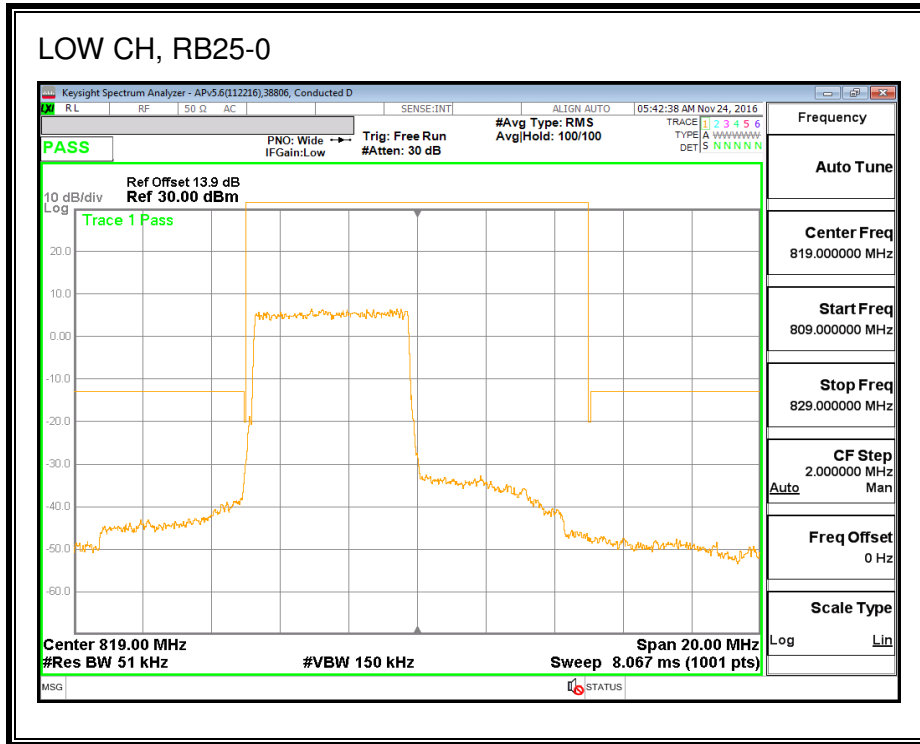

QPSK, (3.0 MHz BAND WIDTH)

16QAM, (3.0 MHz BAND WIDTH)

QPSK, (5.0 MHz BAND WIDTH)

16QAM, (5.0 MHz BAND WIDTH)

QPSK, (10.0 MHz BAND WIDTH)

16QAM, (10.0 MHz BAND WIDTH)

8.2.10. LTE BAND 27 EMISSION MASK

QPSK, (1.4 MHz BAND WIDTH)

16QAM, (1.4 MHz BAND WIDTH)

QPSK, (3.0 MHz BAND WIDTH)

16QAM, (3.0 MHz BAND WIDTH)

QPSK, (5.0 MHz BAND WIDTH)

16QAM, (5.0 MHz BAND WIDTH)

QPSK, (10.0 MHz BAND WIDTH)

16QAM, (10.0 MHz BAND WIDTH)

8.2.11. LTE BAND 30 ADJACENT CHANNEL POWER