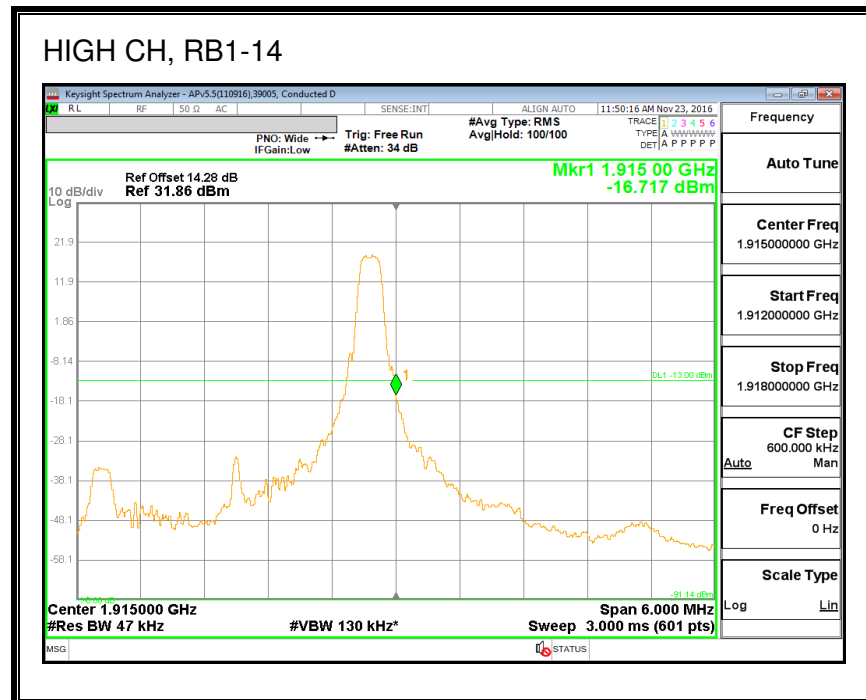

8.2.8. LTE BAND 25 BANDEDGE

QPSK, (1.4 MHz BAND WIDTH)

16QAM, (1.4 MHz BAND WIDTH)

QPSK, (3.0 MHz BAND WIDTH)

16QAM, (3.0 MHz BAND WIDTH)

QPSK, (5.0 MHz BAND WIDTH)

16QAM, (5.0 MHz BAND WIDTH)

QPSK, (10.0 MHz BAND WIDTH)

16QAM, (10.0 MHz BAND WIDTH)

QPSK, (15.0 MHz BAND WIDTH)

16QAM, (15.0 MHz BAND WIDTH)

QPSK, (20.0 MHz BAND WIDTH)

16QAM, (20.0 MHz BAND WIDTH)

8.2.9. LTE BAND 26 EMISSION MASK

QPSK, (1.4 MHz BAND WIDTH)

16QAM, (1.4 MHz BAND WIDTH)

QPSK, (3.0 MHz BAND WIDTH)

16QAM, (3.0 MHz BAND WIDTH)

QPSK, (5.0 MHz BAND WIDTH)

16QAM, (5.0 MHz BAND WIDTH)

QPSK, (10.0 MHz BAND WIDTH)

16QAM, (10.0 MHz BAND WIDTH)

8.2.10. LTE BAND 27 EMISSION MASK

QPSK, (1.4 MHz BAND WIDTH)