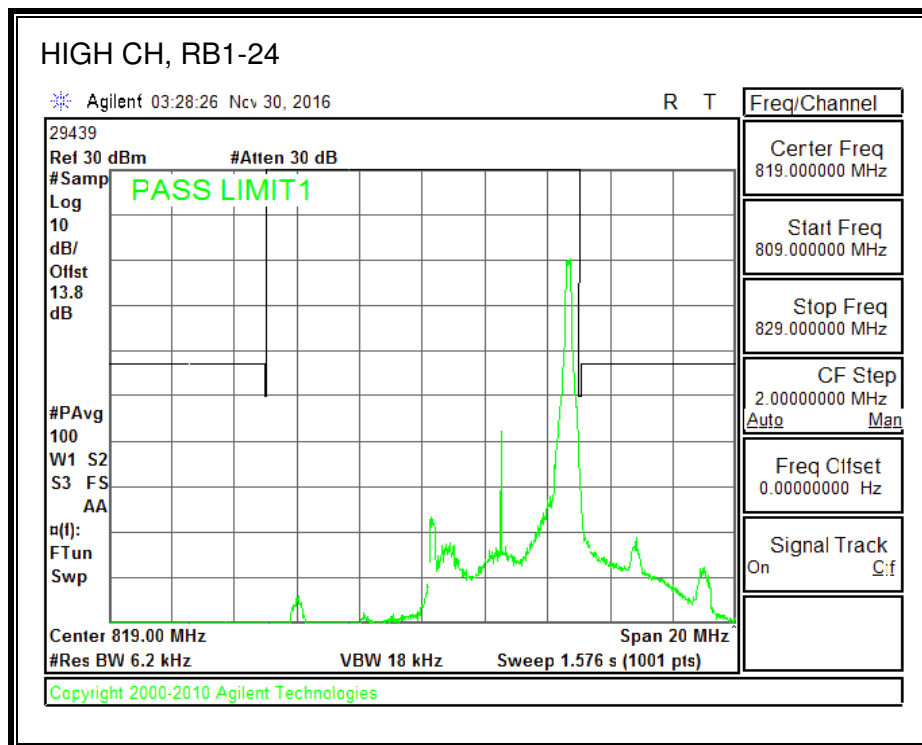

16QAM, (1.4 MHz BAND WIDTH)

QPSK, (3.0 MHz BAND WIDTH)

16QAM, (3.0 MHz BAND WIDTH)

QPSK, (5.0 MHz BAND WIDTH)

16QAM, (5.0 MHz BAND WIDTH)

QPSK, (10.0 MHz BAND WIDTH)

16QAM, (10.0 MHz BAND WIDTH)

8.2.11. LTE BAND 30 ADJACENT CHANNEL POWER

QPSK, (5.0 MHz BAND WIDTH)

16QAM, (5.0 MHz BAND WIDTH)

QPSK, (10.0 MHz BAND WIDTH)

16QAM, (10.0 MHz BAND WIDTH)

8.2.13. LTE BAND 41 ADJACENT CHANNEL POWER

QPSK, (5.0 MHz BAND WIDTH)

16QAM, (5.0 MHz BAND WIDTH)