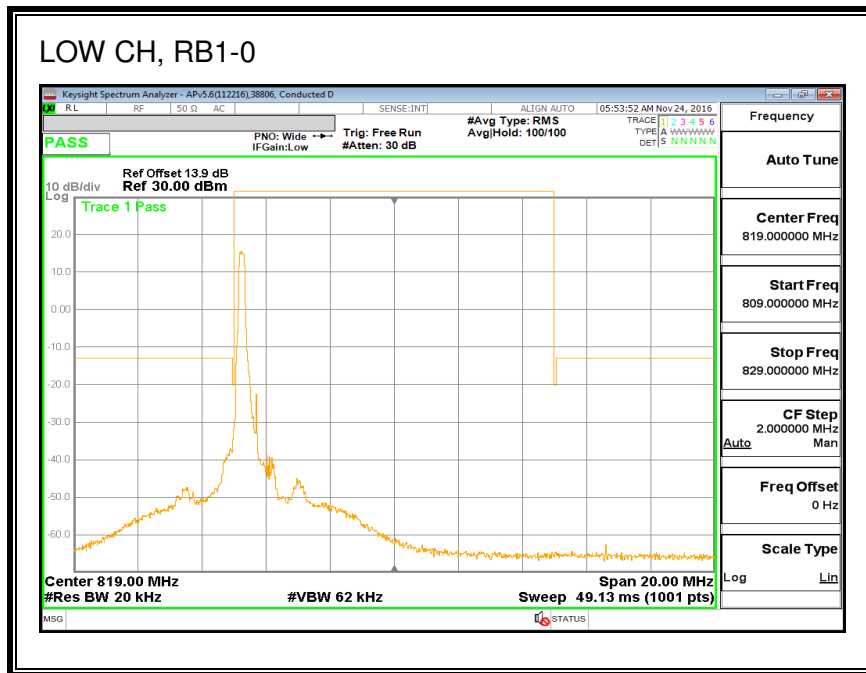

8.2.8. LTE BAND 25 BANDEDGE

QPSK, (1.4 MHz BAND WIDTH)

16QAM, (1.4 MHz BAND WIDTH)

QPSK, (3.0 MHz BAND WIDTH)

16QAM, (3.0 MHz BAND WIDTH)

QPSK, (5.0 MHz BAND WIDTH)

16QAM, (5.0 MHz BAND WIDTH)

QPSK, (10.0 MHz BAND WIDTH)

16QAM, (10.0 MHz BAND WIDTH)

QPSK, (15.0 MHz BAND WIDTH)

16QAM, (15.0 MHz BAND WIDTH)

QPSK, (20.0 MHz BAND WIDTH)

16QAM, (20.0 MHz BAND WIDTH)

8.2.9. LTE BAND 26 EMISSION MASK

QPSK, (1.4 MHz BAND WIDTH)

16QAM, (1.4 MHz BAND WIDTH)

QPSK, (3.0 MHz BAND WIDTH)

16QAM, (3.0 MHz BAND WIDTH)

QPSK, (5.0 MHz BAND WIDTH)

16QAM, (5.0 MHz BAND WIDTH)

QPSK, (10.0 MHz BAND WIDTH)

16QAM, (10.0 MHz BAND WIDTH)

8.2.10. LTE BAND 27 EMISSION MASK

QPSK, (1.4 MHz BAND WIDTH)

16QAM, (1.4 MHz BAND WIDTH)

QPSK, (3.0 MHz BAND WIDTH)

16QAM, (3.0 MHz BAND WIDTH)

QPSK, (5.0 MHz BAND WIDTH)

16QAM, (5.0 MHz BAND WIDTH)

QPSK, (10.0 MHz BAND WIDTH)

16QAM, (10.0 MHz BAND WIDTH)

8.2.11. LTE BAND 30 ADJACENT CHANNEL POWER