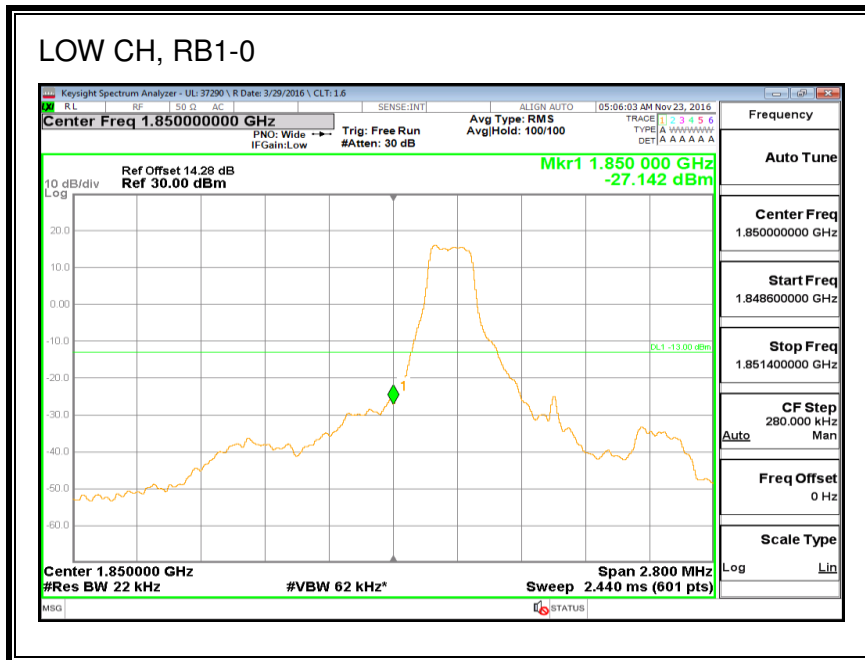

8.2.8. LTE BAND 25 BANDEDGE

QPSK, (1.4 MHz BAND WIDTH)

16QAM, (1.4 MHz BAND WIDTH)

QPSK, (3.0 MHz BAND WIDTH)

16QAM, (3.0 MHz BAND WIDTH)

QPSK, (5.0 MHz BAND WIDTH)

16QAM, (5.0 MHz BAND WIDTH)

QPSK, (10.0 MHz BAND WIDTH)

16QAM, (10.0 MHz BAND WIDTH)

QPSK, (15.0 MHz BAND WIDTH)

16QAM, (15.0 MHz BAND WIDTH)

QPSK, (20.0 MHz BAND WIDTH)

16QAM, (20.0 MHz BAND WIDTH)

8.2.9. LTE BAND 26 EMISSION MASK

QPSK, (1.4 MHz BAND WIDTH)

16QAM, (1.4 MHz BAND WIDTH)

QPSK, (3.0 MHz BAND WIDTH)

16QAM, (3.0 MHz BAND WIDTH)

QPSK, (5.0 MHz BAND WIDTH)

16QAM, (5.0 MHz BAND WIDTH)

QPSK, (10.0 MHz BAND WIDTH)

16QAM, (10.0 MHz BAND WIDTH)

8.2.10. LTE BAND 27 EMISSION MASK

QPSK, (1.4 MHz BAND WIDTH)

16QAM, (1.4 MHz BAND WIDTH)

QPSK, (3.0 MHz BAND WIDTH)

16QAM, (3.0 MHz BAND WIDTH)

QPSK, (5.0 MHz BAND WIDTH)

16QAM, (5.0 MHz BAND WIDTH)

QPSK, (10.0 MHz BAND WIDTH)

16QAM, (10.0 MHz BAND WIDTH)

8.2.11. LTE BAND 30 ADJACENT CHANNEL POWER