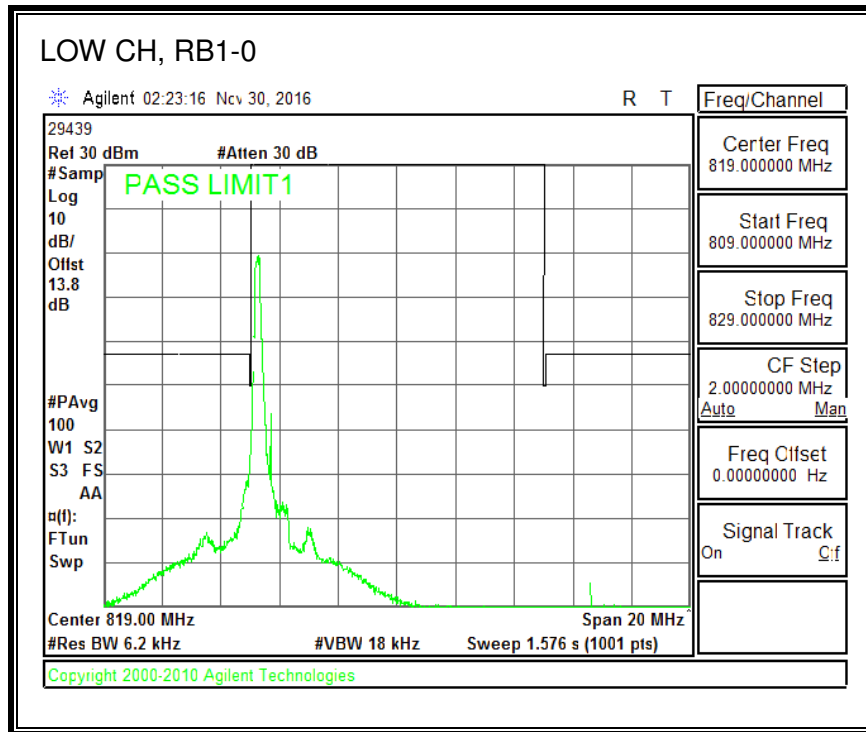

QPSK, (3.0 MHz BAND WIDTH)

16QAM, (3.0 MHz BAND WIDTH)

QPSK, (5.0 MHz BAND WIDTH)

16QAM, (5.0 MHz BAND WIDTH)

QPSK, (10.0 MHz BAND WIDTH)

16QAM, (10.0 MHz BAND WIDTH)

8.2.10. LTE BAND 27 EMISSION MASK

QPSK, (1.4 MHz BAND WIDTH)

16QAM, (1.4 MHz BAND WIDTH)

QPSK, (3.0 MHz BAND WIDTH)

16QAM, (3.0 MHz BAND WIDTH)

QPSK, (5.0 MHz BAND WIDTH)

16QAM, (5.0 MHz BAND WIDTH)

QPSK, (10.0 MHz BAND WIDTH)

16QAM, (10.0 MHz BAND WIDTH)

8.2.11. LTE BAND 30 ADJACENT CHANNEL POWER