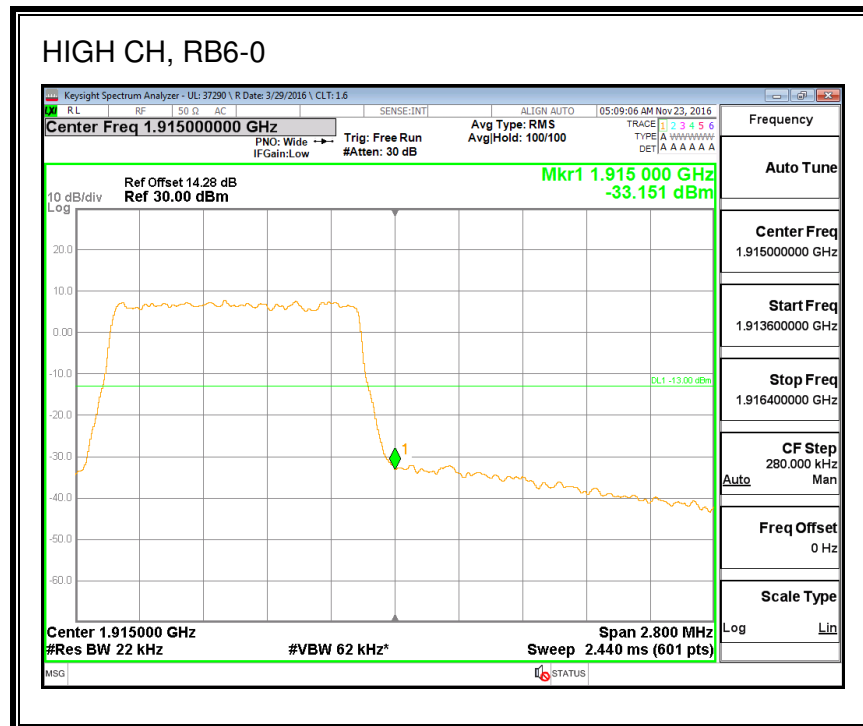

8.2.8. LTE BAND 25 BANDEDGE

QPSK, (1.4 MHz BAND WIDTH)

16QAM, (1.4 MHz BAND WIDTH)

QPSK, (3.0 MHz BAND WIDTH)

16QAM, (3.0 MHz BAND WIDTH)

QPSK, (5.0 MHz BAND WIDTH)

16QAM, (5.0 MHz BAND WIDTH)

QPSK, (10.0 MHz BAND WIDTH)

16QAM, (10.0 MHz BAND WIDTH)

QPSK, (15.0 MHz BAND WIDTH)

16QAM, (15.0 MHz BAND WIDTH)

QPSK, (20.0 MHz BAND WIDTH)

16QAM, (20.0 MHz BAND WIDTH)

8.2.9. LTE BAND 26 EMISSION MASK

QPSK, (1.4 MHz BAND WIDTH)

16QAM, (1.4 MHz BAND WIDTH)

QPSK, (3.0 MHz BAND WIDTH)

16QAM, (3.0 MHz BAND WIDTH)

QPSK, (5.0 MHz BAND WIDTH)

16QAM, (5.0 MHz BAND WIDTH)

QPSK, (10.0 MHz BAND WIDTH)

16QAM, (10.0 MHz BAND WIDTH)

8.2.10. LTE BAND 27 EMISSION MASK

QPSK, (1.4 MHz BAND WIDTH)

16QAM, (1.4 MHz BAND WIDTH)

QPSK, (3.0 MHz BAND WIDTH)

16QAM, (3.0 MHz BAND WIDTH)

QPSK, (5.0 MHz BAND WIDTH)

16QAM, (5.0 MHz BAND WIDTH)

QPSK, (10.0 MHz BAND WIDTH)

16QAM, (10.0 MHz BAND WIDTH)

8.2.11. LTE BAND 30 ADJACENT CHANNEL POWER