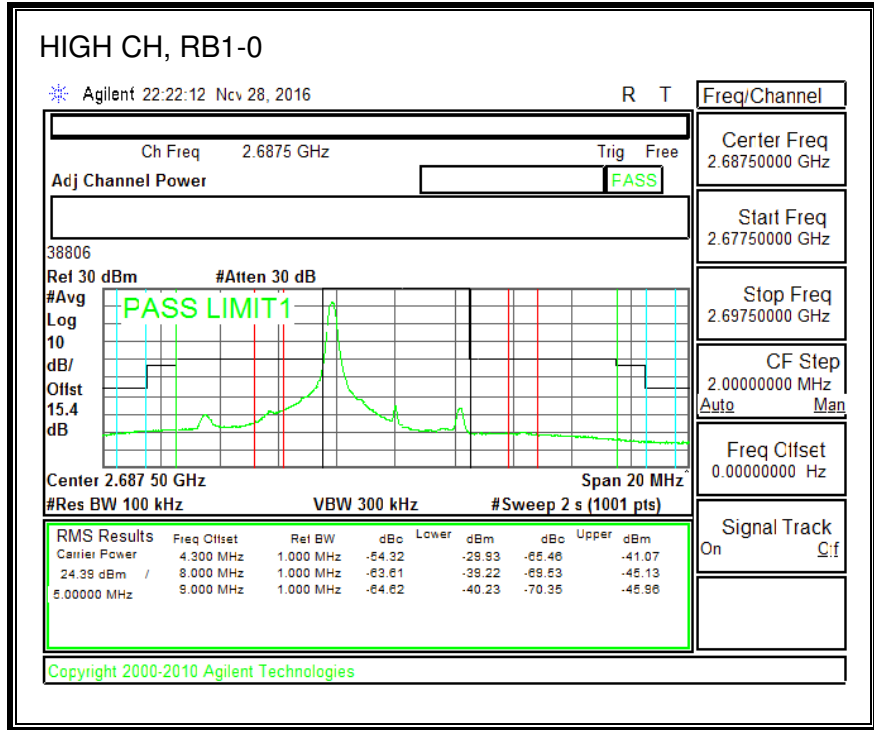

16QAM, (1.4 MHz BAND WIDTH)

QPSK, (3.0 MHz BAND WIDTH)

16QAM, (3.0 MHz BAND WIDTH)

QPSK, (5.0 MHz BAND WIDTH)

16QAM, (5.0 MHz BAND WIDTH)

QPSK, (10.0 MHz BAND WIDTH)

16QAM, (10.0 MHz BAND WIDTH)

8.2.11. LTE BAND 30 ADJACENT CHANNEL POWER

QPSK, (5.0 MHz BAND WIDTH)

16QAM, (5.0 MHz BAND WIDTH)

QPSK, (10.0 MHz BAND WIDTH)

16QAM, (10.0 MHz BAND WIDTH)

8.2.13. LTE BAND 41 ADJACENT CHANNEL POWER

QPSK, (5.0 MHz BAND WIDTH)

16QAM, (5.0 MHz BAND WIDTH)