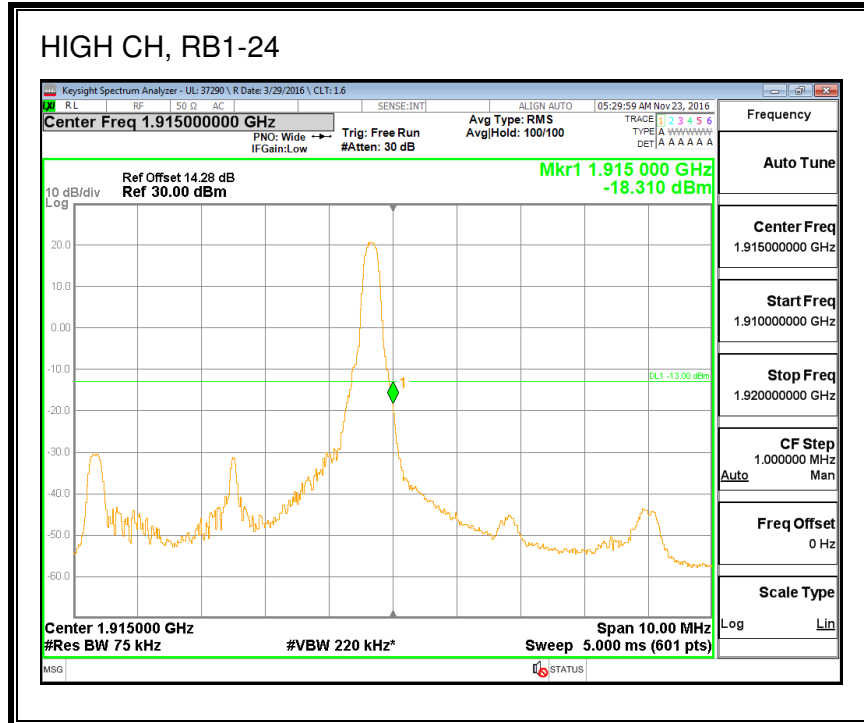

8.2.8. LTE BAND 25 BANDEDGE

QPSK, (1.4 MHz BAND WIDTH)

16QAM, (1.4 MHz BAND WIDTH)

QPSK, (3.0 MHz BAND WIDTH)

16QAM, (3.0 MHz BAND WIDTH)

QPSK, (5.0 MHz BAND WIDTH)

16QAM, (5.0 MHz BAND WIDTH)

QPSK, (10.0 MHz BAND WIDTH)

16QAM, (10.0 MHz BAND WIDTH)

QPSK, (15.0 MHz BAND WIDTH)

16QAM, (15.0 MHz BAND WIDTH)

QPSK, (20.0 MHz BAND WIDTH)

16QAM, (20.0 MHz BAND WIDTH)

8.2.9. LTE BAND 26 EMISSION MASK

QPSK, (1.4 MHz BAND WIDTH)

16QAM, (1.4 MHz BAND WIDTH)

QPSK, (3.0 MHz BAND WIDTH)

16QAM, (3.0 MHz BAND WIDTH)

QPSK, (5.0 MHz BAND WIDTH)

16QAM, (5.0 MHz BAND WIDTH)

QPSK, (10.0 MHz BAND WIDTH)

16QAM, (10.0 MHz BAND WIDTH)

8.2.10. LTE BAND 27 EMISSION MASK

QPSK, (1.4 MHz BAND WIDTH)

16QAM, (1.4 MHz BAND WIDTH)

QPSK, (3.0 MHz BAND WIDTH)

16QAM, (3.0 MHz BAND WIDTH)

QPSK, (5.0 MHz BAND WIDTH)

16QAM, (5.0 MHz BAND WIDTH)

QPSK, (10.0 MHz BAND WIDTH)

16QAM, (10.0 MHz BAND WIDTH)

8.2.11. LTE BAND 30 ADJACENT CHANNEL POWER