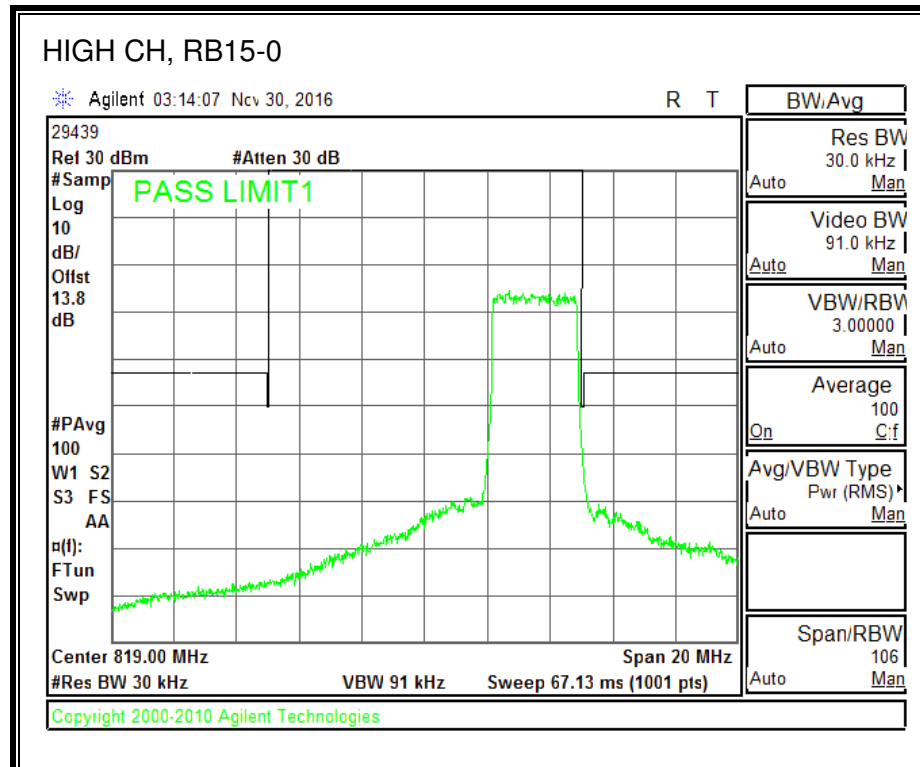

16QAM, (1.4 MHz BAND WIDTH)

QPSK, (3.0 MHz BAND WIDTH)

16QAM, (3.0 MHz BAND WIDTH)

QPSK, (5.0 MHz BAND WIDTH)

16QAM, (5.0 MHz BAND WIDTH)

QPSK, (10.0 MHz BAND WIDTH)

16QAM, (10.0 MHz BAND WIDTH)

8.2.11. LTE BAND 30 ADJACENT CHANNEL POWER

QPSK, (5.0 MHz BAND WIDTH)

16QAM, (5.0 MHz BAND WIDTH)

QPSK, (10.0 MHz BAND WIDTH)

16QAM, (10.0 MHz BAND WIDTH)

8.2.13. LTE BAND 41 ADJACENT CHANNEL POWER

QPSK, (5.0 MHz BAND WIDTH)

16QAM, (5.0 MHz BAND WIDTH)