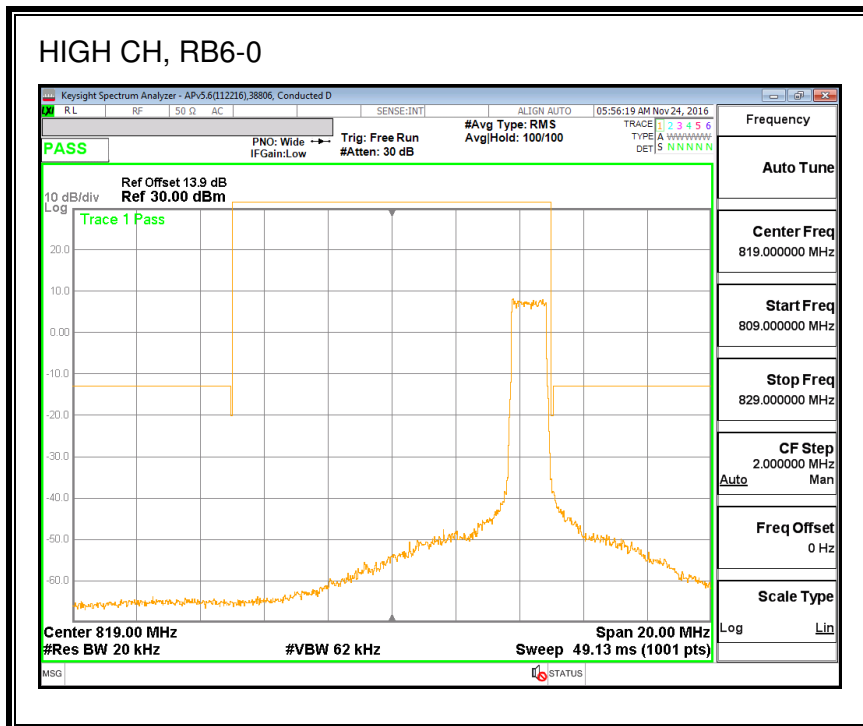

8.2.8. LTE BAND 25 BANDEDGE

QPSK, (1.4 MHz BAND WIDTH)

16QAM, (1.4 MHz BAND WIDTH)

QPSK, (3.0 MHz BAND WIDTH)

16QAM, (3.0 MHz BAND WIDTH)

QPSK, (5.0 MHz BAND WIDTH)

16QAM, (5.0 MHz BAND WIDTH)

QPSK, (10.0 MHz BAND WIDTH)

16QAM, (10.0 MHz BAND WIDTH)

QPSK, (15.0 MHz BAND WIDTH)

16QAM, (15.0 MHz BAND WIDTH)

QPSK, (20.0 MHz BAND WIDTH)

16QAM, (20.0 MHz BAND WIDTH)

8.2.9. LTE BAND 26 EMISSION MASK

QPSK, (1.4 MHz BAND WIDTH)

16QAM, (1.4 MHz BAND WIDTH)

QPSK, (3.0 MHz BAND WIDTH)

16QAM, (3.0 MHz BAND WIDTH)

QPSK, (5.0 MHz BAND WIDTH)

16QAM, (5.0 MHz BAND WIDTH)

QPSK, (10.0 MHz BAND WIDTH)

16QAM, (10.0 MHz BAND WIDTH)

8.2.10. LTE BAND 27 EMISSION MASK

QPSK, (1.4 MHz BAND WIDTH)

16QAM, (1.4 MHz BAND WIDTH)

QPSK, (3.0 MHz BAND WIDTH)

16QAM, (3.0 MHz BAND WIDTH)

QPSK, (5.0 MHz BAND WIDTH)

16QAM, (5.0 MHz BAND WIDTH)

QPSK, (10.0 MHz BAND WIDTH)

16QAM, (10.0 MHz BAND WIDTH)

8.2.11. LTE BAND 30 ADJACENT CHANNEL POWER