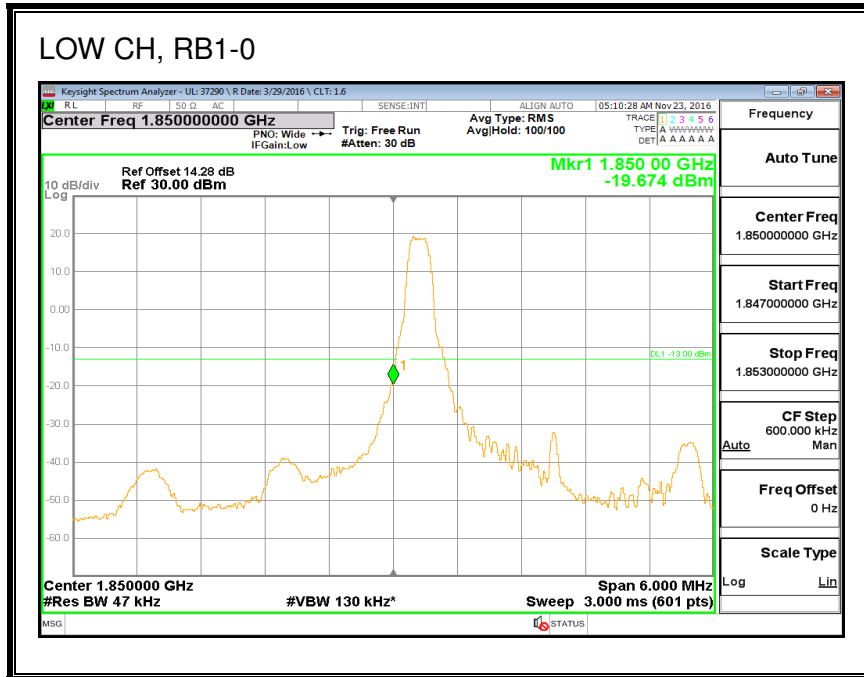

8.2.8. LTE BAND 25 BANDEDGE

QPSK, (1.4 MHz BAND WIDTH)

16QAM, (1.4 MHz BAND WIDTH)

QPSK, (3.0 MHz BAND WIDTH)

16QAM, (3.0 MHz BAND WIDTH)

QPSK, (5.0 MHz BAND WIDTH)

16QAM, (5.0 MHz BAND WIDTH)

QPSK, (10.0 MHz BAND WIDTH)

16QAM, (10.0 MHz BAND WIDTH)

QPSK, (15.0 MHz BAND WIDTH)

16QAM, (15.0 MHz BAND WIDTH)

QPSK, (20.0 MHz BAND WIDTH)

16QAM, (20.0 MHz BAND WIDTH)

8.2.9. LTE BAND 26 EMISSION MASK

QPSK, (1.4 MHz BAND WIDTH)

16QAM, (1.4 MHz BAND WIDTH)

QPSK, (3.0 MHz BAND WIDTH)

16QAM, (3.0 MHz BAND WIDTH)

QPSK, (5.0 MHz BAND WIDTH)

16QAM, (5.0 MHz BAND WIDTH)

QPSK, (10.0 MHz BAND WIDTH)

16QAM, (10.0 MHz BAND WIDTH)

8.2.10. LTE BAND 27 EMISSION MASK

QPSK, (1.4 MHz BAND WIDTH)

16QAM, (1.4 MHz BAND WIDTH)

QPSK, (3.0 MHz BAND WIDTH)

16QAM, (3.0 MHz BAND WIDTH)

QPSK, (5.0 MHz BAND WIDTH)

16QAM, (5.0 MHz BAND WIDTH)

QPSK, (10.0 MHz BAND WIDTH)

16QAM, (10.0 MHz BAND WIDTH)

8.2.11. LTE BAND 30 ADJACENT CHANNEL POWER