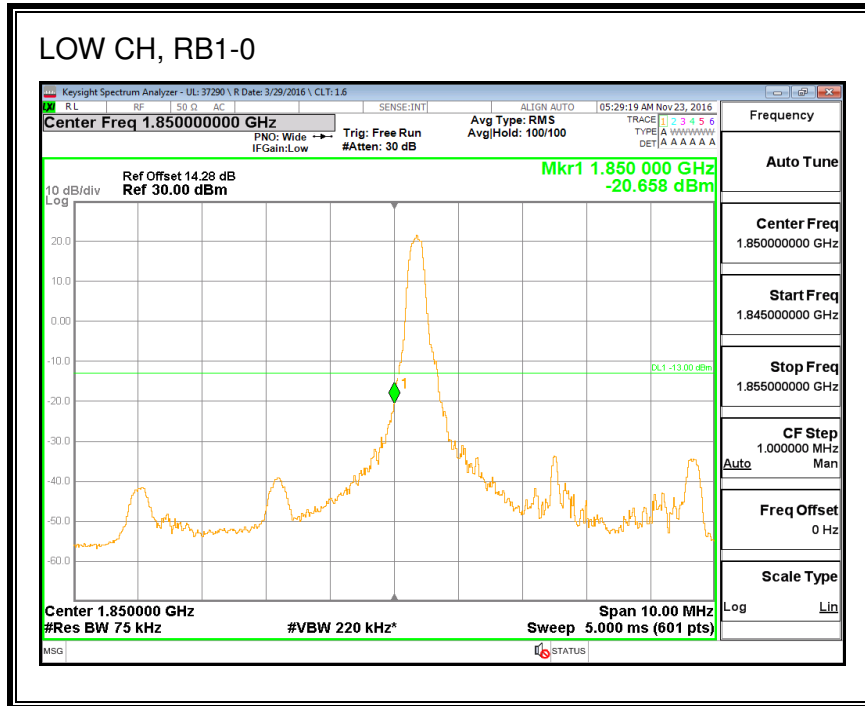

8.2.8. LTE BAND 25 BANDEDGE

QPSK, (1.4 MHz BAND WIDTH)

16QAM, (1.4 MHz BAND WIDTH)

QPSK, (3.0 MHz BAND WIDTH)

16QAM, (3.0 MHz BAND WIDTH)

QPSK, (5.0 MHz BAND WIDTH)

16QAM, (5.0 MHz BAND WIDTH)

QPSK, (10.0 MHz BAND WIDTH)

16QAM, (10.0 MHz BAND WIDTH)

QPSK, (15.0 MHz BAND WIDTH)

16QAM, (15.0 MHz BAND WIDTH)

QPSK, (20.0 MHz BAND WIDTH)

16QAM, (20.0 MHz BAND WIDTH)

8.2.9. LTE BAND 26 EMISSION MASK

QPSK, (1.4 MHz BAND WIDTH)

16QAM, (1.4 MHz BAND WIDTH)