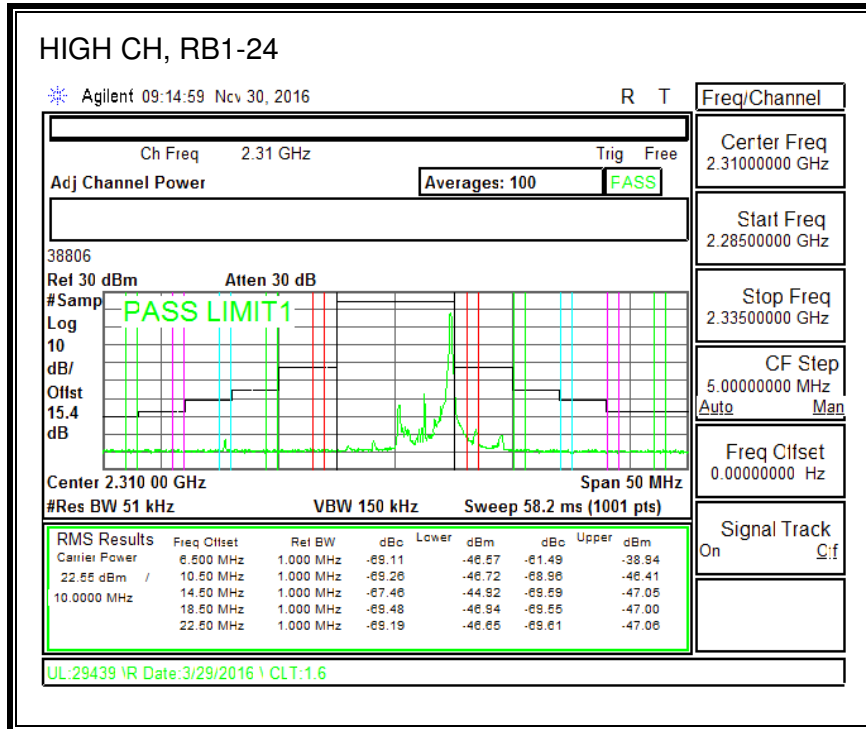

16QAM, (1.4 MHz BAND WIDTH)

QPSK, (3.0 MHz BAND WIDTH)

16QAM, (3.0 MHz BAND WIDTH)

QPSK, (5.0 MHz BAND WIDTH)

16QAM, (5.0 MHz BAND WIDTH)

QPSK, (10.0 MHz BAND WIDTH)

16QAM, (10.0 MHz BAND WIDTH)

8.2.11. LTE BAND 30 ADJACENT CHANNEL POWER

QPSK, (5.0 MHz BAND WIDTH)

16QAM, (5.0 MHz BAND WIDTH)

QPSK, (10.0 MHz BAND WIDTH)

16QAM, (10.0 MHz BAND WIDTH)

8.2.13. LTE BAND 41 ADJACENT CHANNEL POWER

QPSK, (5.0 MHz BAND WIDTH)

16QAM, (5.0 MHz BAND WIDTH)