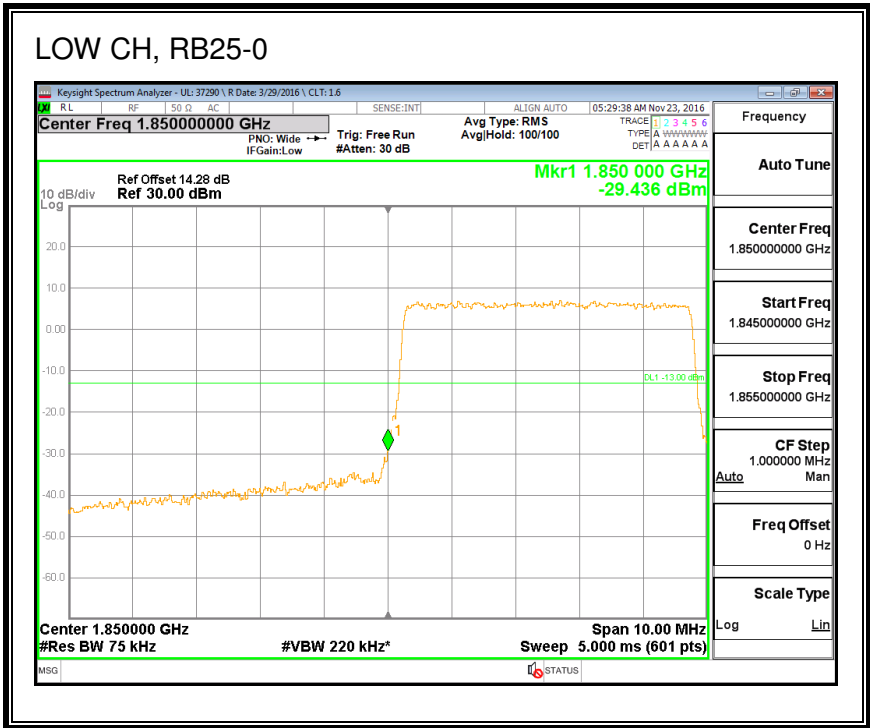

8.2.8. LTE BAND 25 BANDEDGE

QPSK, (1.4 MHz BAND WIDTH)

16QAM, (1.4 MHz BAND WIDTH)

QPSK, (3.0 MHz BAND WIDTH)

16QAM, (3.0 MHz BAND WIDTH)

QPSK, (5.0 MHz BAND WIDTH)

16QAM, (5.0 MHz BAND WIDTH)

QPSK, (10.0 MHz BAND WIDTH)

16QAM, (10.0 MHz BAND WIDTH)

QPSK, (15.0 MHz BAND WIDTH)

16QAM, (15.0 MHz BAND WIDTH)

QPSK, (20.0 MHz BAND WIDTH)

16QAM, (20.0 MHz BAND WIDTH)

8.2.9. LTE BAND 26 EMISSION MASK

QPSK, (1.4 MHz BAND WIDTH)

16QAM, (1.4 MHz BAND WIDTH)

QPSK, (3.0 MHz BAND WIDTH)

16QAM, (3.0 MHz BAND WIDTH)

QPSK, (5.0 MHz BAND WIDTH)

16QAM, (5.0 MHz BAND WIDTH)

QPSK, (10.0 MHz BAND WIDTH)

16QAM, (10.0 MHz BAND WIDTH)

8.2.10. LTE BAND 27 EMISSION MASK

QPSK, (1.4 MHz BAND WIDTH)

16QAM, (1.4 MHz BAND WIDTH)

QPSK, (3.0 MHz BAND WIDTH)

16QAM, (3.0 MHz BAND WIDTH)

QPSK, (5.0 MHz BAND WIDTH)

16QAM, (5.0 MHz BAND WIDTH)

QPSK, (10.0 MHz BAND WIDTH)

16QAM, (10.0 MHz BAND WIDTH)

8.2.11. LTE BAND 30 ADJACENT CHANNEL POWER