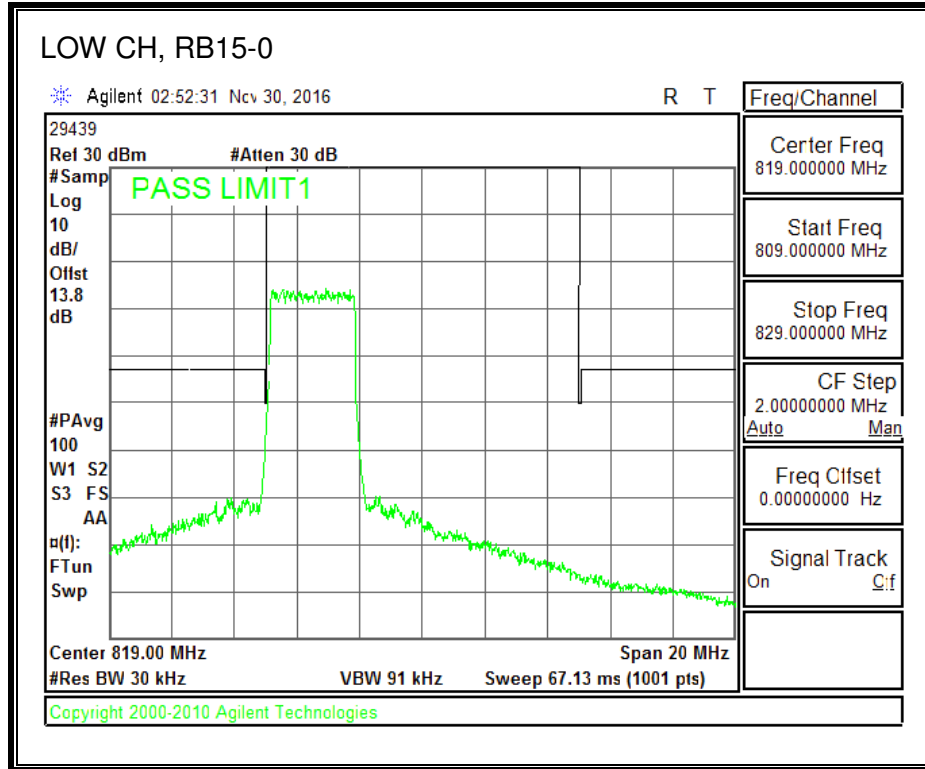

QPSK, (3.0 MHz BAND WIDTH)

16QAM, (3.0 MHz BAND WIDTH)

QPSK, (5.0 MHz BAND WIDTH)

16QAM, (5.0 MHz BAND WIDTH)

QPSK, (10.0 MHz BAND WIDTH)

16QAM, (10.0 MHz BAND WIDTH)

8.2.10. LTE BAND 27 EMISSION MASK

QPSK, (1.4 MHz BAND WIDTH)

16QAM, (1.4 MHz BAND WIDTH)

QPSK, (3.0 MHz BAND WIDTH)

16QAM, (3.0 MHz BAND WIDTH)

QPSK, (5.0 MHz BAND WIDTH)

16QAM, (5.0 MHz BAND WIDTH)

QPSK, (10.0 MHz BAND WIDTH)

16QAM, (10.0 MHz BAND WIDTH)

8.2.11. LTE BAND 30 ADJACENT CHANNEL POWER

QPSK, (5.0 MHz BAND WIDTH)

16QAM, (5.0 MHz BAND WIDTH)

QPSK, (10.0 MHz BAND WIDTH)

16QAM, (10.0 MHz BAND WIDTH)

8.2.13. LTE BAND 41 ADJACENT CHANNEL POWER

QPSK, (5.0 MHz BAND WIDTH)

16QAM, (5.0 MHz BAND WIDTH)