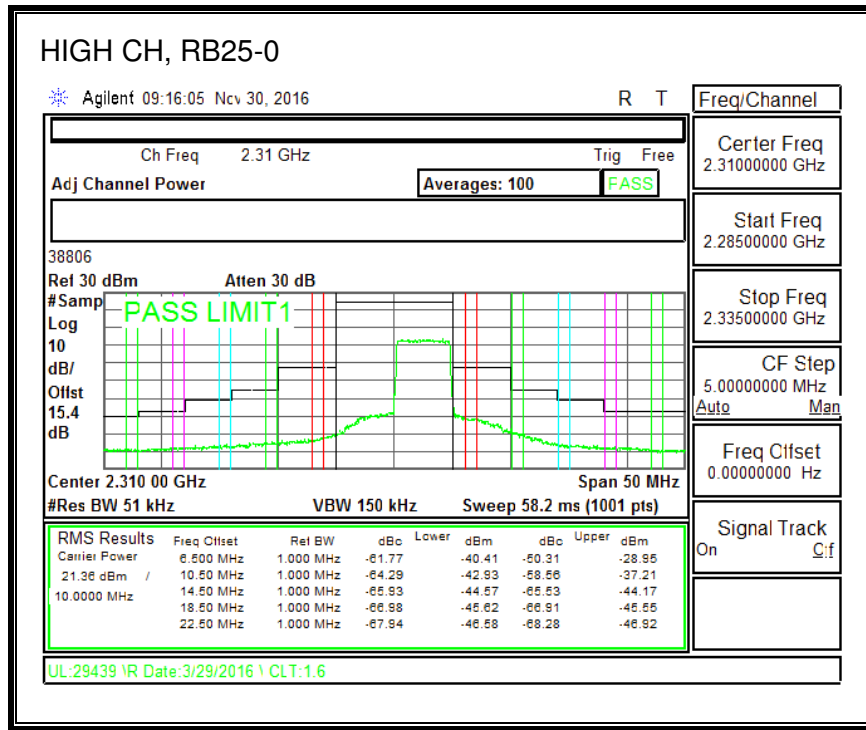

16QAM, (1.4 MHz BAND WIDTH)

QPSK, (3.0 MHz BAND WIDTH)

16QAM, (3.0 MHz BAND WIDTH)

QPSK, (5.0 MHz BAND WIDTH)

16QAM, (5.0 MHz BAND WIDTH)

QPSK, (10.0 MHz BAND WIDTH)

16QAM, (10.0 MHz BAND WIDTH)

8.2.11. LTE BAND 30 ADJACENT CHANNEL POWER

QPSK, (5.0 MHz BAND WIDTH)

16QAM, (5.0 MHz BAND WIDTH)

QPSK, (10.0 MHz BAND WIDTH)

16QAM, (10.0 MHz BAND WIDTH)

8.2.13. LTE BAND 41 ADJACENT CHANNEL POWER

QPSK, (5.0 MHz BAND WIDTH)

16QAM, (5.0 MHz BAND WIDTH)