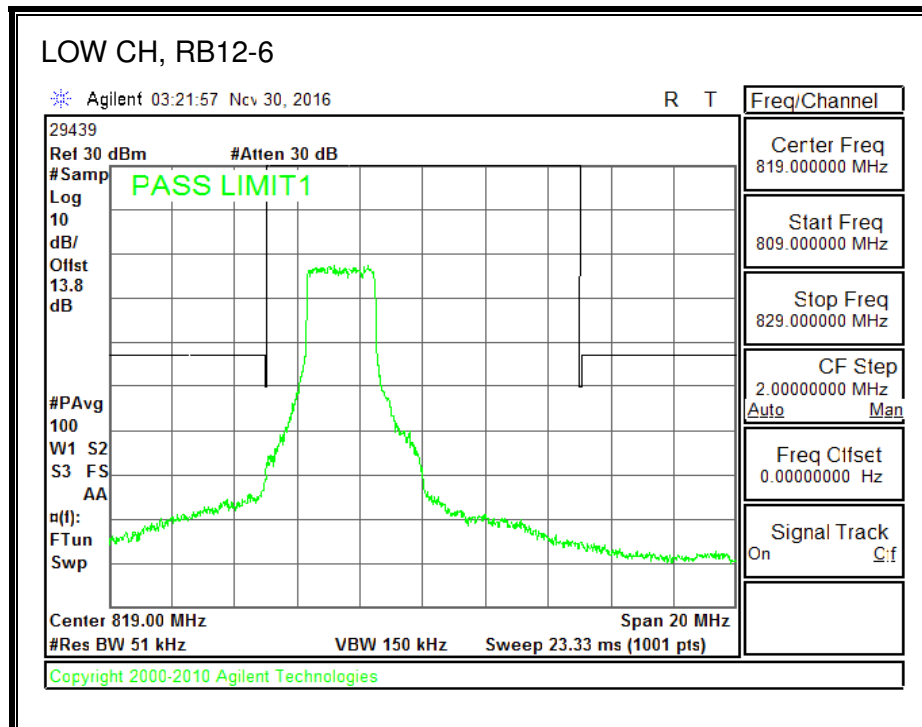

16QAM, (1.4 MHz BAND WIDTH)

QPSK, (3.0 MHz BAND WIDTH)

16QAM, (3.0 MHz BAND WIDTH)

QPSK, (5.0 MHz BAND WIDTH)

16QAM, (5.0 MHz BAND WIDTH)

QPSK, (10.0 MHz BAND WIDTH)

16QAM, (10.0 MHz BAND WIDTH)

8.2.11. LTE BAND 30 ADJACENT CHANNEL POWER

QPSK, (5.0 MHz BAND WIDTH)

16QAM, (5.0 MHz BAND WIDTH)

QPSK, (10.0 MHz BAND WIDTH)

16QAM, (10.0 MHz BAND WIDTH)

8.2.13. LTE BAND 41 ADJACENT CHANNEL POWER

QPSK, (5.0 MHz BAND WIDTH)

16QAM, (5.0 MHz BAND WIDTH)