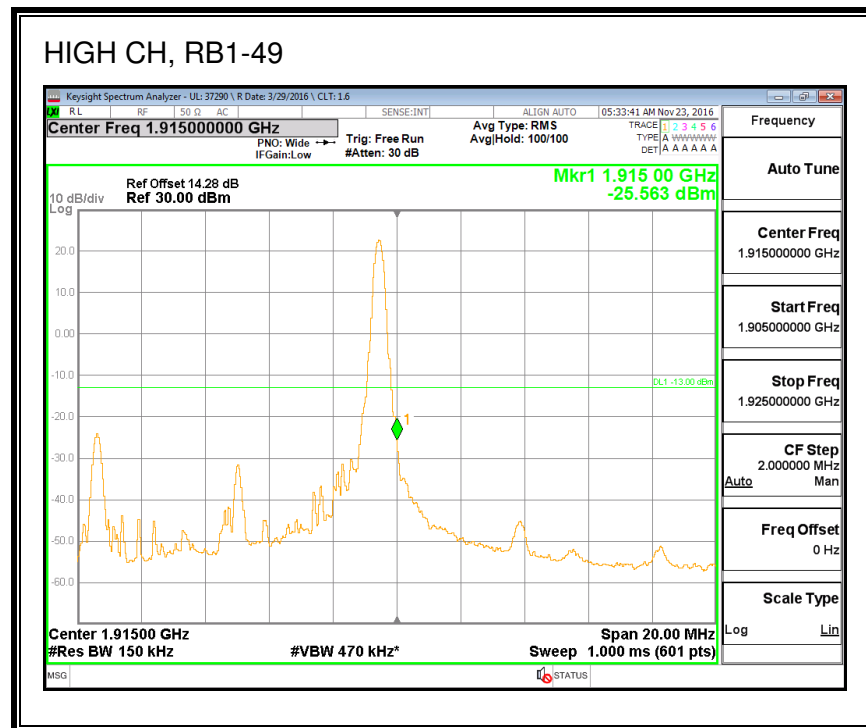

8.2.8. LTE BAND 25 BANDEDGE

QPSK, (1.4 MHz BAND WIDTH)

16QAM, (1.4 MHz BAND WIDTH)

QPSK, (3.0 MHz BAND WIDTH)

16QAM, (3.0 MHz BAND WIDTH)

QPSK, (5.0 MHz BAND WIDTH)

16QAM, (5.0 MHz BAND WIDTH)

QPSK, (10.0 MHz BAND WIDTH)

16QAM, (10.0 MHz BAND WIDTH)

QPSK, (15.0 MHz BAND WIDTH)

16QAM, (15.0 MHz BAND WIDTH)

QPSK, (20.0 MHz BAND WIDTH)

16QAM, (20.0 MHz BAND WIDTH)

8.2.9. LTE BAND 26 EMISSION MASK

QPSK, (1.4 MHz BAND WIDTH)

16QAM, (1.4 MHz BAND WIDTH)

QPSK, (3.0 MHz BAND WIDTH)

16QAM, (3.0 MHz BAND WIDTH)

QPSK, (5.0 MHz BAND WIDTH)

16QAM, (5.0 MHz BAND WIDTH)

QPSK, (10.0 MHz BAND WIDTH)

16QAM, (10.0 MHz BAND WIDTH)

8.2.10. LTE BAND 27 EMISSION MASK

QPSK, (1.4 MHz BAND WIDTH)