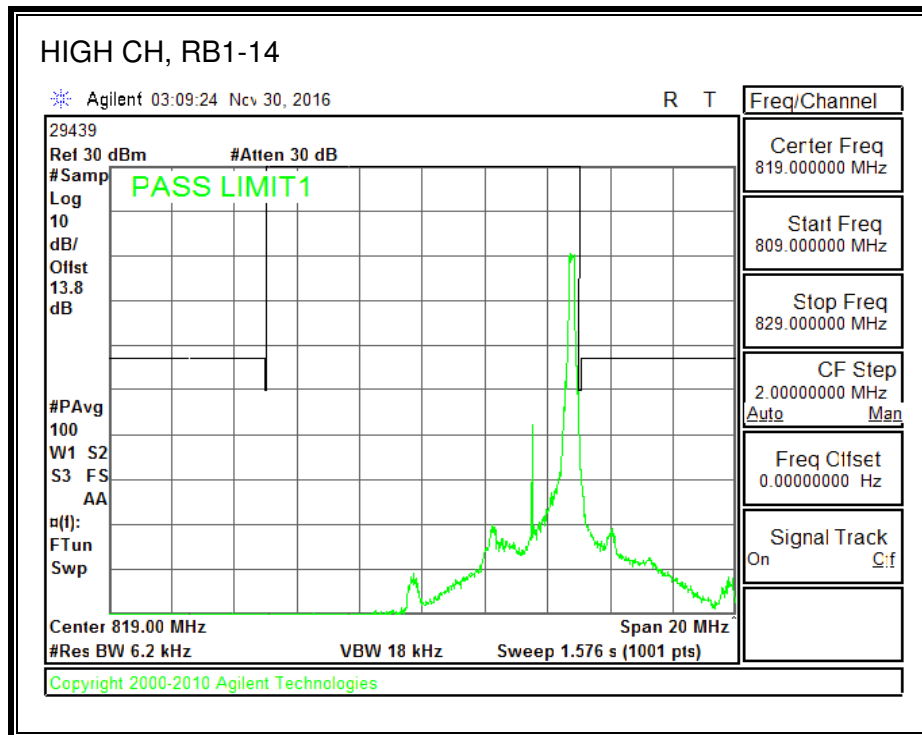

16QAM, (1.4 MHz BAND WIDTH)

QPSK, (3.0 MHz BAND WIDTH)

16QAM, (3.0 MHz BAND WIDTH)

QPSK, (5.0 MHz BAND WIDTH)

16QAM, (5.0 MHz BAND WIDTH)

QPSK, (10.0 MHz BAND WIDTH)

16QAM, (10.0 MHz BAND WIDTH)

8.2.11. LTE BAND 30 ADJACENT CHANNEL POWER

QPSK, (5.0 MHz BAND WIDTH)

16QAM, (5.0 MHz BAND WIDTH)

QPSK, (10.0 MHz BAND WIDTH)

16QAM, (10.0 MHz BAND WIDTH)

8.2.13. LTE BAND 41 ADJACENT CHANNEL POWER

QPSK, (5.0 MHz BAND WIDTH)

16QAM, (5.0 MHz BAND WIDTH)