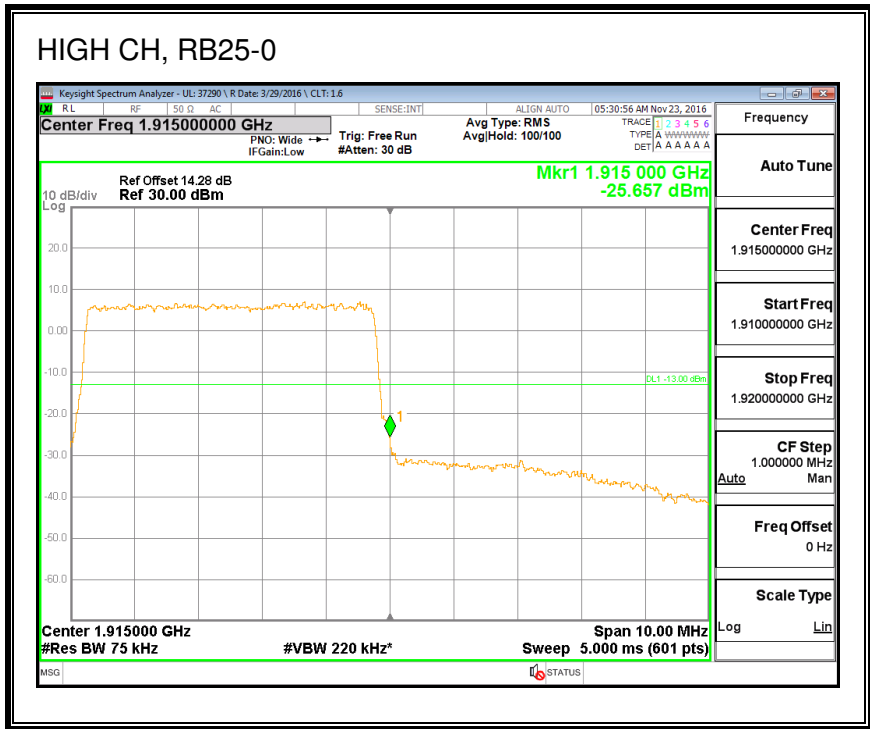

8.2.8. LTE BAND 25 BANDEDGE

QPSK, (1.4 MHz BAND WIDTH)

16QAM, (1.4 MHz BAND WIDTH)

QPSK, (3.0 MHz BAND WIDTH)

16QAM, (3.0 MHz BAND WIDTH)

QPSK, (5.0 MHz BAND WIDTH)

16QAM, (5.0 MHz BAND WIDTH)

QPSK, (10.0 MHz BAND WIDTH)

16QAM, (10.0 MHz BAND WIDTH)

QPSK, (15.0 MHz BAND WIDTH)

16QAM, (15.0 MHz BAND WIDTH)

QPSK, (20.0 MHz BAND WIDTH)

16QAM, (20.0 MHz BAND WIDTH)

8.2.9. LTE BAND 26 EMISSION MASK

QPSK, (1.4 MHz BAND WIDTH)

16QAM, (1.4 MHz BAND WIDTH)

QPSK, (3.0 MHz BAND WIDTH)

16QAM, (3.0 MHz BAND WIDTH)

QPSK, (5.0 MHz BAND WIDTH)

16QAM, (5.0 MHz BAND WIDTH)

QPSK, (10.0 MHz BAND WIDTH)

16QAM, (10.0 MHz BAND WIDTH)

8.2.10. LTE BAND 27 EMISSION MASK

QPSK, (1.4 MHz BAND WIDTH)

16QAM, (1.4 MHz BAND WIDTH)

QPSK, (3.0 MHz BAND WIDTH)

16QAM, (3.0 MHz BAND WIDTH)

QPSK, (5.0 MHz BAND WIDTH)

16QAM, (5.0 MHz BAND WIDTH)

QPSK, (10.0 MHz BAND WIDTH)

16QAM, (10.0 MHz BAND WIDTH)

8.2.11. LTE BAND 30 ADJACENT CHANNEL POWER