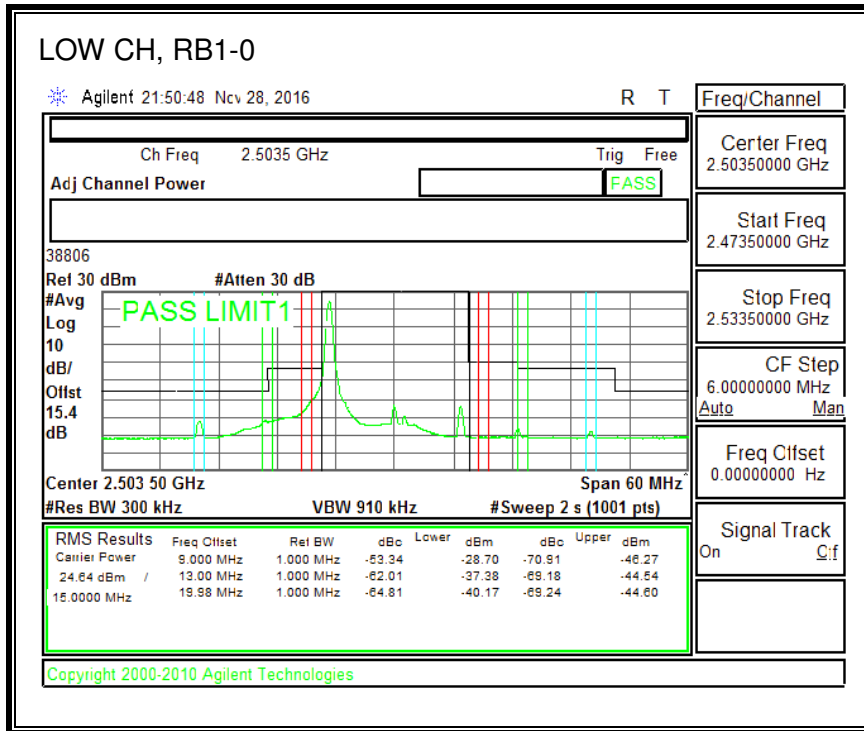

16QAM, (15.0 MHz BAND WIDTH)