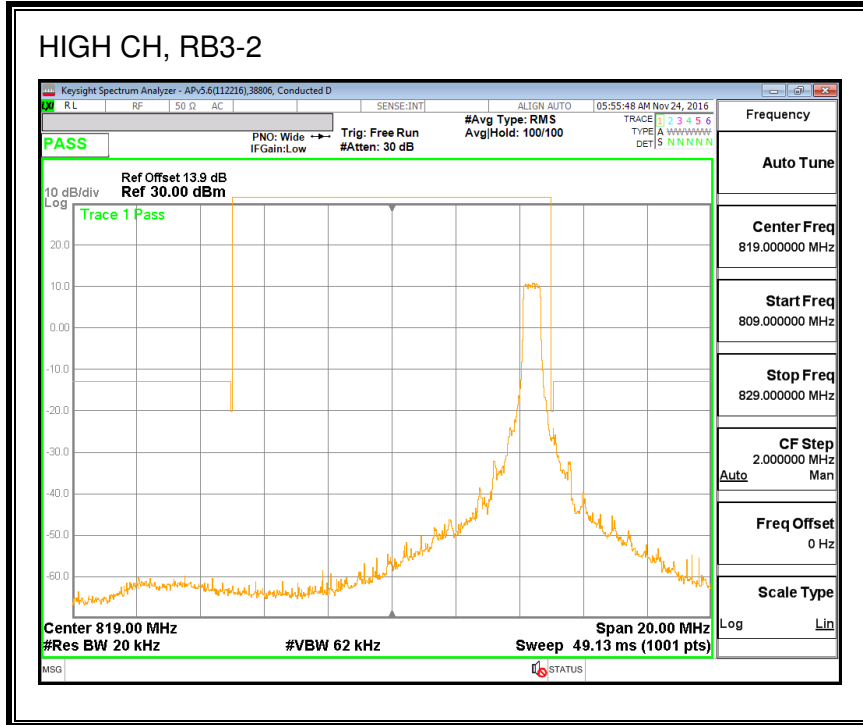

8.2.8. LTE BAND 25 BANDEDGE

QPSK, (1.4 MHz BAND WIDTH)

16QAM, (1.4 MHz BAND WIDTH)

QPSK, (3.0 MHz BAND WIDTH)

16QAM, (3.0 MHz BAND WIDTH)

QPSK, (5.0 MHz BAND WIDTH)

16QAM, (5.0 MHz BAND WIDTH)

QPSK, (10.0 MHz BAND WIDTH)

16QAM, (10.0 MHz BAND WIDTH)

QPSK, (15.0 MHz BAND WIDTH)

16QAM, (15.0 MHz BAND WIDTH)

QPSK, (20.0 MHz BAND WIDTH)

16QAM, (20.0 MHz BAND WIDTH)

8.2.9. LTE BAND 26 EMISSION MASK

QPSK, (1.4 MHz BAND WIDTH)

16QAM, (1.4 MHz BAND WIDTH)

QPSK, (3.0 MHz BAND WIDTH)

16QAM, (3.0 MHz BAND WIDTH)

QPSK, (5.0 MHz BAND WIDTH)

16QAM, (5.0 MHz BAND WIDTH)

QPSK, (10.0 MHz BAND WIDTH)

16QAM, (10.0 MHz BAND WIDTH)

8.2.10. LTE BAND 27 EMISSION MASK

QPSK, (1.4 MHz BAND WIDTH)

16QAM, (1.4 MHz BAND WIDTH)

QPSK, (3.0 MHz BAND WIDTH)

16QAM, (3.0 MHz BAND WIDTH)

QPSK, (5.0 MHz BAND WIDTH)

16QAM, (5.0 MHz BAND WIDTH)

QPSK, (10.0 MHz BAND WIDTH)

16QAM, (10.0 MHz BAND WIDTH)

8.2.11. LTE BAND 30 ADJACENT CHANNEL POWER