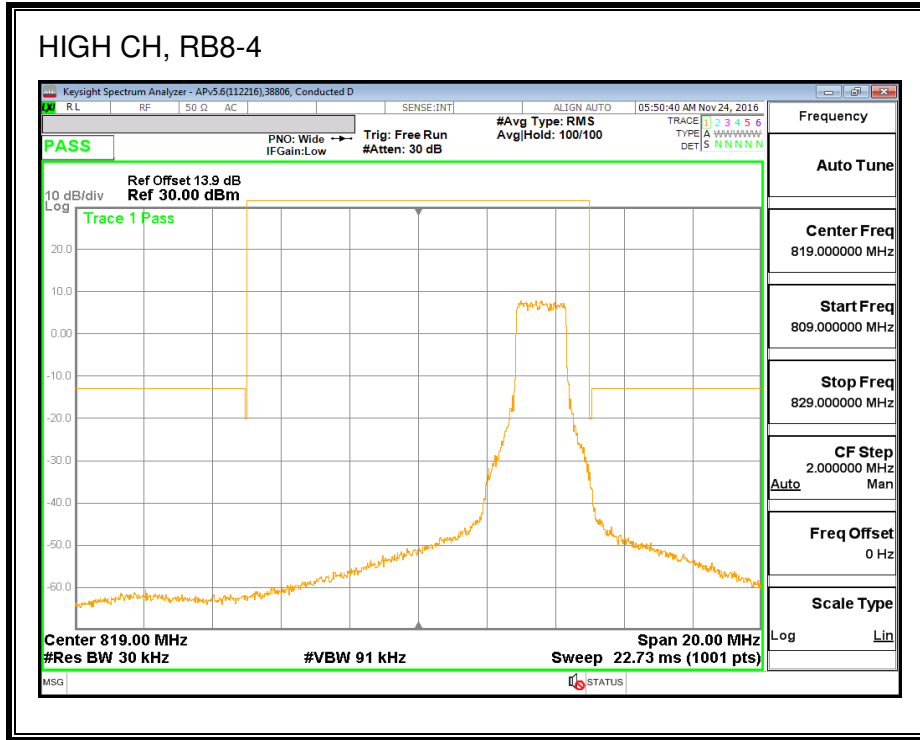

QPSK, (3.0 MHz BAND WIDTH)

16QAM, (3.0 MHz BAND WIDTH)

QPSK, (5.0 MHz BAND WIDTH)

16QAM, (5.0 MHz BAND WIDTH)

QPSK, (10.0 MHz BAND WIDTH)

16QAM, (10.0 MHz BAND WIDTH)

8.2.10. LTE BAND 27 EMISSION MASK

QPSK, (1.4 MHz BAND WIDTH)

16QAM, (1.4 MHz BAND WIDTH)

QPSK, (3.0 MHz BAND WIDTH)

16QAM, (3.0 MHz BAND WIDTH)

QPSK, (5.0 MHz BAND WIDTH)

16QAM, (5.0 MHz BAND WIDTH)

QPSK, (10.0 MHz BAND WIDTH)

16QAM, (10.0 MHz BAND WIDTH)

8.2.11. LTE BAND 30 ADJACENT CHANNEL POWER

QPSK, (5.0 MHz BAND WIDTH)

16QAM, (5.0 MHz BAND WIDTH)

QPSK, (10.0 MHz BAND WIDTH)

16QAM, (10.0 MHz BAND WIDTH)

8.2.13. LTE BAND 41 ADJACENT CHANNEL POWER

QPSK, (5.0 MHz BAND WIDTH)

16QAM, (5.0 MHz BAND WIDTH)