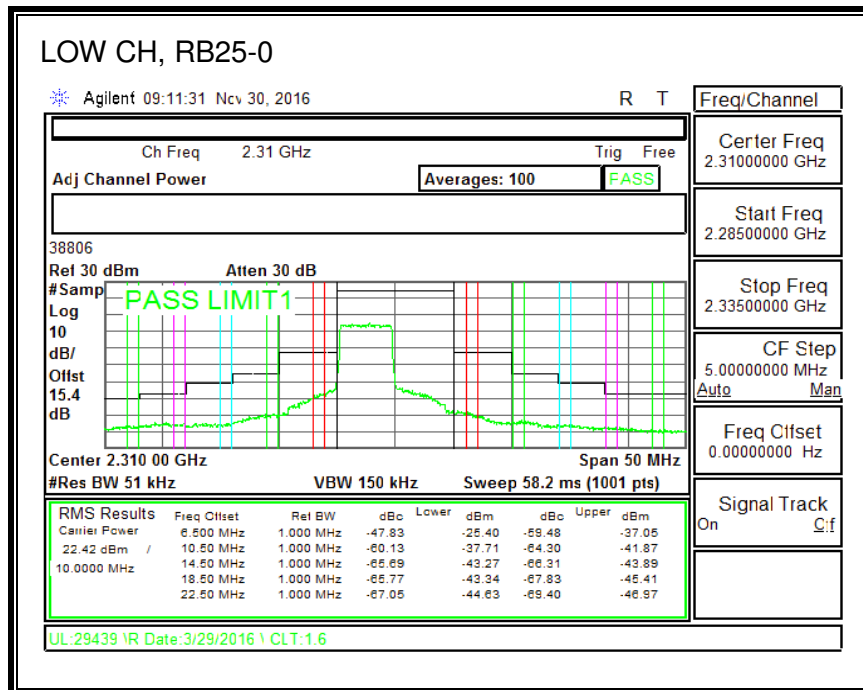

QPSK, (3.0 MHz BAND WIDTH)

16QAM, (3.0 MHz BAND WIDTH)

QPSK, (5.0 MHz BAND WIDTH)

16QAM, (5.0 MHz BAND WIDTH)

QPSK, (10.0 MHz BAND WIDTH)

16QAM, (10.0 MHz BAND WIDTH)

8.2.10. LTE BAND 27 EMISSION MASK

QPSK, (1.4 MHz BAND WIDTH)

16QAM, (1.4 MHz BAND WIDTH)

QPSK, (3.0 MHz BAND WIDTH)

16QAM, (3.0 MHz BAND WIDTH)

QPSK, (5.0 MHz BAND WIDTH)

16QAM, (5.0 MHz BAND WIDTH)

QPSK, (10.0 MHz BAND WIDTH)

16QAM, (10.0 MHz BAND WIDTH)

8.2.11. LTE BAND 30 ADJACENT CHANNEL POWER

QPSK, (5.0 MHz BAND WIDTH)

16QAM, (5.0 MHz BAND WIDTH)

QPSK, (10.0 MHz BAND WIDTH)

16QAM, (10.0 MHz BAND WIDTH)

8.2.13. LTE BAND 41 ADJACENT CHANNEL POWER

QPSK, (5.0 MHz BAND WIDTH)

16QAM, (5.0 MHz BAND WIDTH)