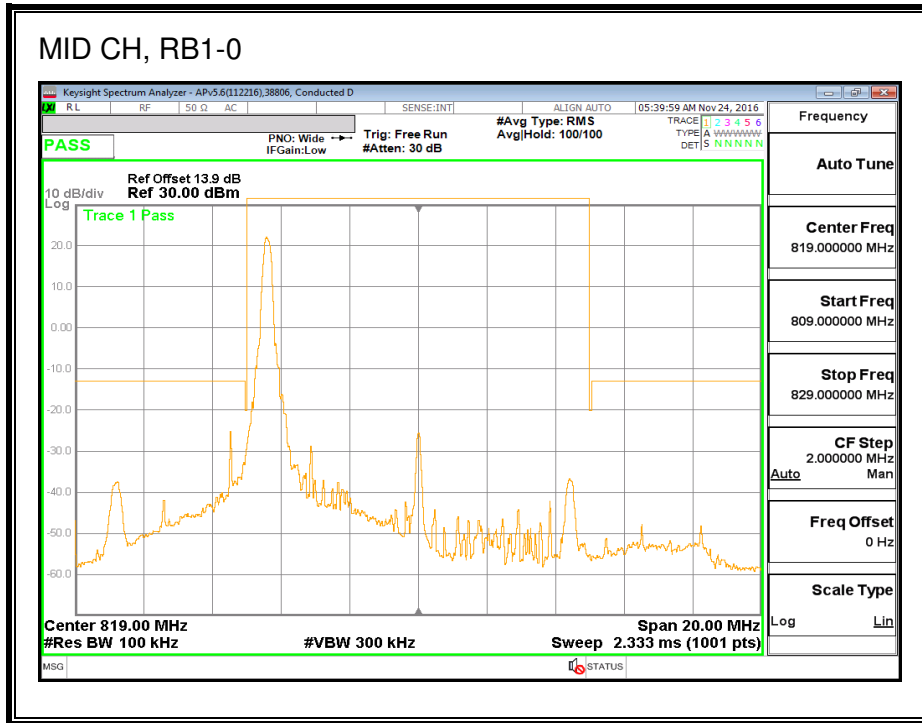

QPSK, (3.0 MHz BAND WIDTH)

16QAM, (3.0 MHz BAND WIDTH)

QPSK, (5.0 MHz BAND WIDTH)

16QAM, (5.0 MHz BAND WIDTH)

QPSK, (10.0 MHz BAND WIDTH)

16QAM, (10.0 MHz BAND WIDTH)

8.2.10. LTE BAND 27 EMISSION MASK

QPSK, (1.4 MHz BAND WIDTH)

16QAM, (1.4 MHz BAND WIDTH)

QPSK, (3.0 MHz BAND WIDTH)

16QAM, (3.0 MHz BAND WIDTH)

QPSK, (5.0 MHz BAND WIDTH)

16QAM, (5.0 MHz BAND WIDTH)

QPSK, (10.0 MHz BAND WIDTH)

16QAM, (10.0 MHz BAND WIDTH)

8.2.11. LTE BAND 30 ADJACENT CHANNEL POWER