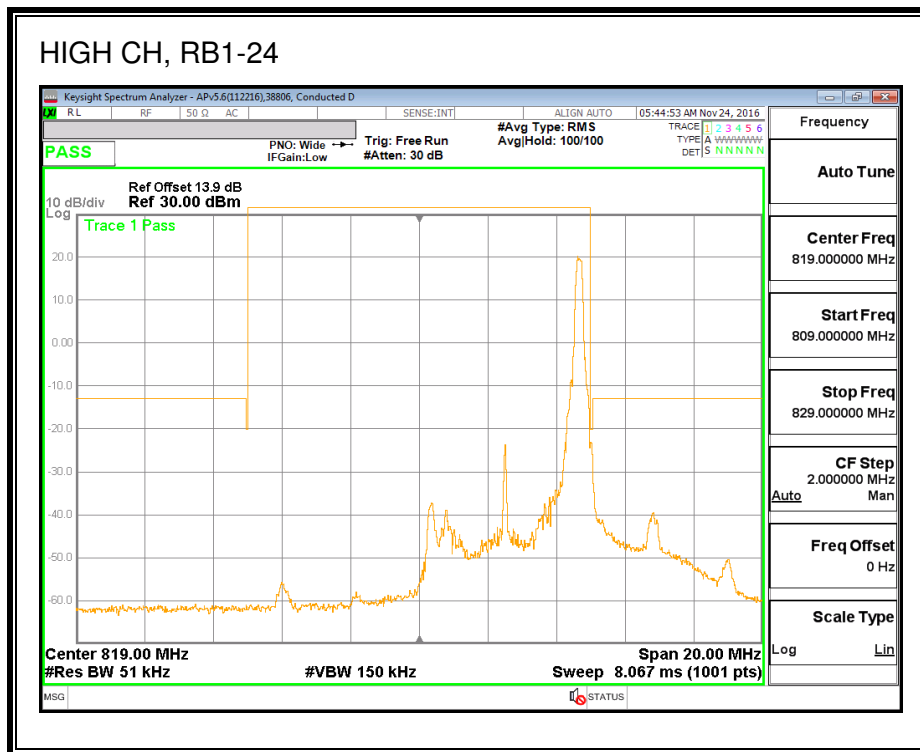

QPSK, (3.0 MHz BAND WIDTH)

16QAM, (3.0 MHz BAND WIDTH)

QPSK, (5.0 MHz BAND WIDTH)

16QAM, (5.0 MHz BAND WIDTH)

QPSK, (10.0 MHz BAND WIDTH)

16QAM, (10.0 MHz BAND WIDTH)

8.2.10. LTE BAND 27 EMISSION MASK

QPSK, (1.4 MHz BAND WIDTH)

16QAM, (1.4 MHz BAND WIDTH)

QPSK, (3.0 MHz BAND WIDTH)

16QAM, (3.0 MHz BAND WIDTH)

QPSK, (5.0 MHz BAND WIDTH)

16QAM, (5.0 MHz BAND WIDTH)

QPSK, (10.0 MHz BAND WIDTH)

16QAM, (10.0 MHz BAND WIDTH)

8.2.11. LTE BAND 30 ADJACENT CHANNEL POWER