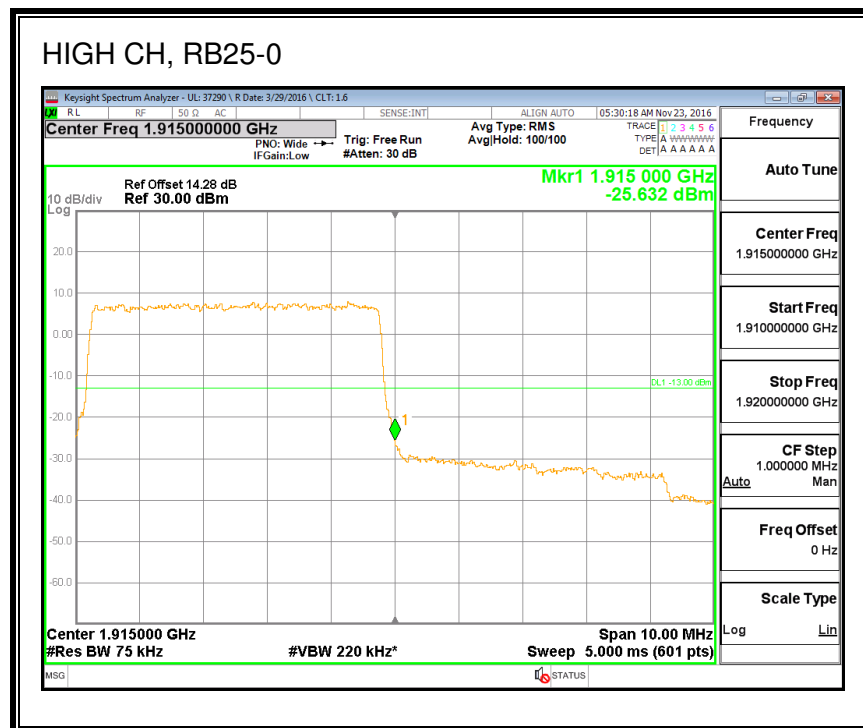

8.2.8. LTE BAND 25 BANDEDGE

QPSK, (1.4 MHz BAND WIDTH)

16QAM, (1.4 MHz BAND WIDTH)

QPSK, (3.0 MHz BAND WIDTH)

16QAM, (3.0 MHz BAND WIDTH)

QPSK, (5.0 MHz BAND WIDTH)

16QAM, (5.0 MHz BAND WIDTH)

QPSK, (10.0 MHz BAND WIDTH)

16QAM, (10.0 MHz BAND WIDTH)

QPSK, (15.0 MHz BAND WIDTH)

16QAM, (15.0 MHz BAND WIDTH)

QPSK, (20.0 MHz BAND WIDTH)

16QAM, (20.0 MHz BAND WIDTH)

8.2.9. LTE BAND 26 EMISSION MASK

QPSK, (1.4 MHz BAND WIDTH)

16QAM, (1.4 MHz BAND WIDTH)

QPSK, (3.0 MHz BAND WIDTH)

16QAM, (3.0 MHz BAND WIDTH)

QPSK, (5.0 MHz BAND WIDTH)

16QAM, (5.0 MHz BAND WIDTH)

QPSK, (10.0 MHz BAND WIDTH)

16QAM, (10.0 MHz BAND WIDTH)

8.2.10. LTE BAND 27 EMISSION MASK

QPSK, (1.4 MHz BAND WIDTH)

16QAM, (1.4 MHz BAND WIDTH)

QPSK, (3.0 MHz BAND WIDTH)

16QAM, (3.0 MHz BAND WIDTH)

QPSK, (5.0 MHz BAND WIDTH)

16QAM, (5.0 MHz BAND WIDTH)

QPSK, (10.0 MHz BAND WIDTH)

16QAM, (10.0 MHz BAND WIDTH)

8.2.11. LTE BAND 30 ADJACENT CHANNEL POWER