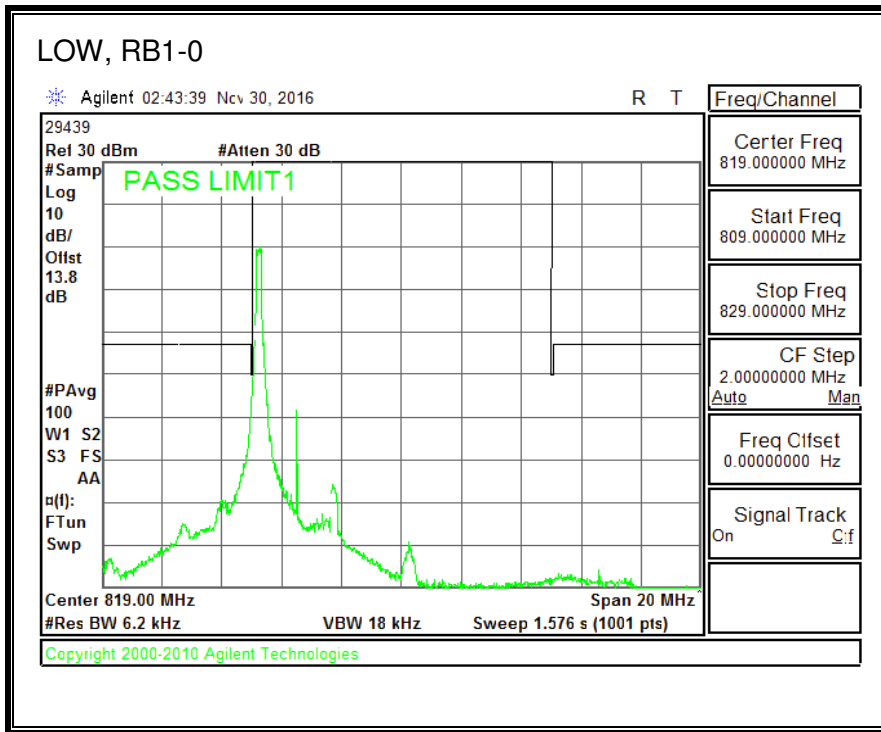

16QAM, (10.0 MHz BAND WIDTH)

QPSK, (15.0 MHz BAND WIDTH)

16QAM, (15.0 MHz BAND WIDTH)

QPSK, (20.0 MHz BAND WIDTH)

16QAM, (20.0 MHz BAND WIDTH)

8.2.9. LTE BAND 26 EMISSION MASK

QPSK, (1.4 MHz BAND WIDTH)

16QAM, (1.4 MHz BAND WIDTH)

QPSK, (3.0 MHz BAND WIDTH)

16QAM, (3.0 MHz BAND WIDTH)

QPSK, (5.0 MHz BAND WIDTH)

16QAM, (5.0 MHz BAND WIDTH)

QPSK, (10.0 MHz BAND WIDTH)

16QAM, (10.0 MHz BAND WIDTH)

8.2.10. LTE BAND 27 EMISSION MASK

QPSK, (1.4 MHz BAND WIDTH)

16QAM, (1.4 MHz BAND WIDTH)

QPSK, (3.0 MHz BAND WIDTH)

16QAM, (3.0 MHz BAND WIDTH)

QPSK, (5.0 MHz BAND WIDTH)

16QAM, (5.0 MHz BAND WIDTH)

QPSK, (10.0 MHz BAND WIDTH)

16QAM, (10.0 MHz BAND WIDTH)

8.2.11. LTE BAND 30 ADJACENT CHANNEL POWER