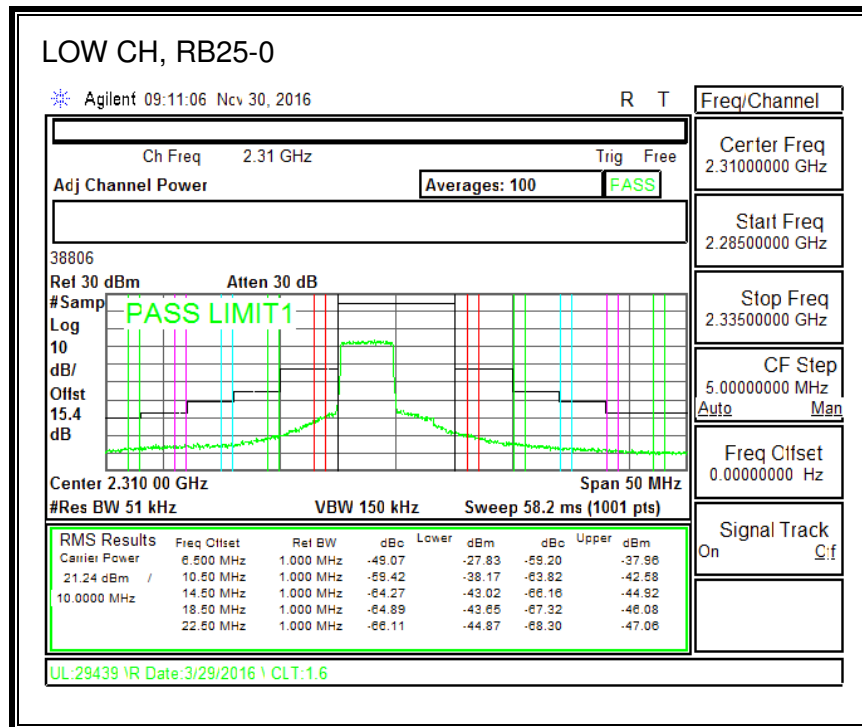

16QAM, (1.4 MHz BAND WIDTH)

QPSK, (3.0 MHz BAND WIDTH)

16QAM, (3.0 MHz BAND WIDTH)

QPSK, (5.0 MHz BAND WIDTH)

16QAM, (5.0 MHz BAND WIDTH)

QPSK, (10.0 MHz BAND WIDTH)

16QAM, (10.0 MHz BAND WIDTH)

8.2.11. LTE BAND 30 ADJACENT CHANNEL POWER

QPSK, (5.0 MHz BAND WIDTH)

16QAM, (5.0 MHz BAND WIDTH)

QPSK, (10.0 MHz BAND WIDTH)

16QAM, (10.0 MHz BAND WIDTH)

8.2.13. LTE BAND 41 ADJACENT CHANNEL POWER

QPSK, (5.0 MHz BAND WIDTH)

16QAM, (5.0 MHz BAND WIDTH)