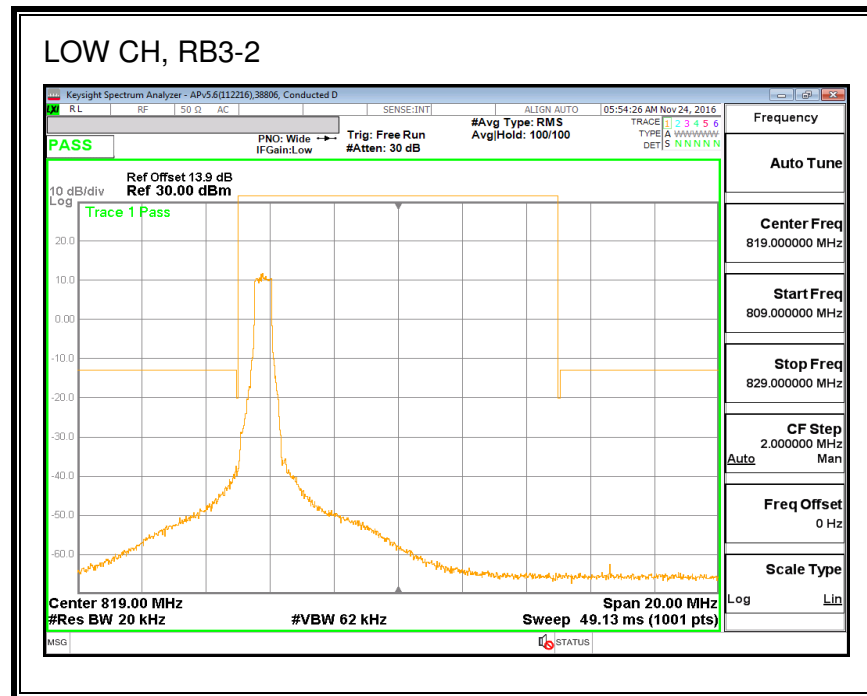

16QAM, (10.0 MHz BAND WIDTH)

QPSK, (15.0 MHz BAND WIDTH)

16QAM, (15.0 MHz BAND WIDTH)

QPSK, (20.0 MHz BAND WIDTH)

16QAM, (20.0 MHz BAND WIDTH)

8.2.9. LTE BAND 26 EMISSION MASK

QPSK, (1.4 MHz BAND WIDTH)

16QAM, (1.4 MHz BAND WIDTH)

QPSK, (3.0 MHz BAND WIDTH)

16QAM, (3.0 MHz BAND WIDTH)

QPSK, (5.0 MHz BAND WIDTH)

16QAM, (5.0 MHz BAND WIDTH)

QPSK, (10.0 MHz BAND WIDTH)

16QAM, (10.0 MHz BAND WIDTH)

8.2.10. LTE BAND 27 EMISSION MASK

QPSK, (1.4 MHz BAND WIDTH)

16QAM, (1.4 MHz BAND WIDTH)

QPSK, (3.0 MHz BAND WIDTH)

16QAM, (3.0 MHz BAND WIDTH)

QPSK, (5.0 MHz BAND WIDTH)

16QAM, (5.0 MHz BAND WIDTH)

QPSK, (10.0 MHz BAND WIDTH)

16QAM, (10.0 MHz BAND WIDTH)

8.2.11. LTE BAND 30 ADJACENT CHANNEL POWER