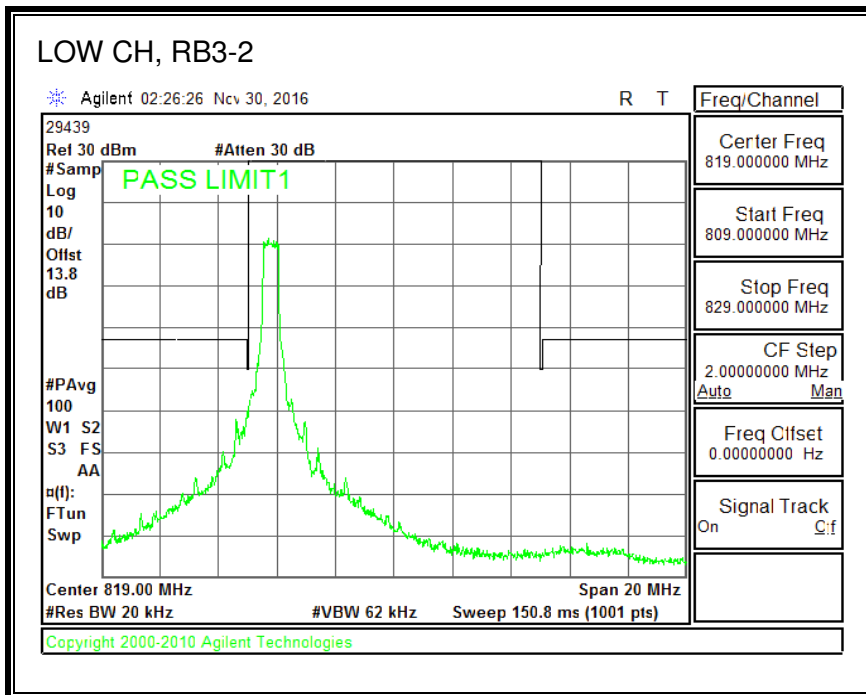

QPSK, (3.0 MHz BAND WIDTH)

16QAM, (3.0 MHz BAND WIDTH)

QPSK, (5.0 MHz BAND WIDTH)

16QAM, (5.0 MHz BAND WIDTH)

QPSK, (10.0 MHz BAND WIDTH)

16QAM, (10.0 MHz BAND WIDTH)

8.2.10. LTE BAND 27 EMISSION MASK

QPSK, (1.4 MHz BAND WIDTH)

16QAM, (1.4 MHz BAND WIDTH)

QPSK, (3.0 MHz BAND WIDTH)

16QAM, (3.0 MHz BAND WIDTH)

QPSK, (5.0 MHz BAND WIDTH)

16QAM, (5.0 MHz BAND WIDTH)

QPSK, (10.0 MHz BAND WIDTH)

16QAM, (10.0 MHz BAND WIDTH)

8.2.11. LTE BAND 30 ADJACENT CHANNEL POWER