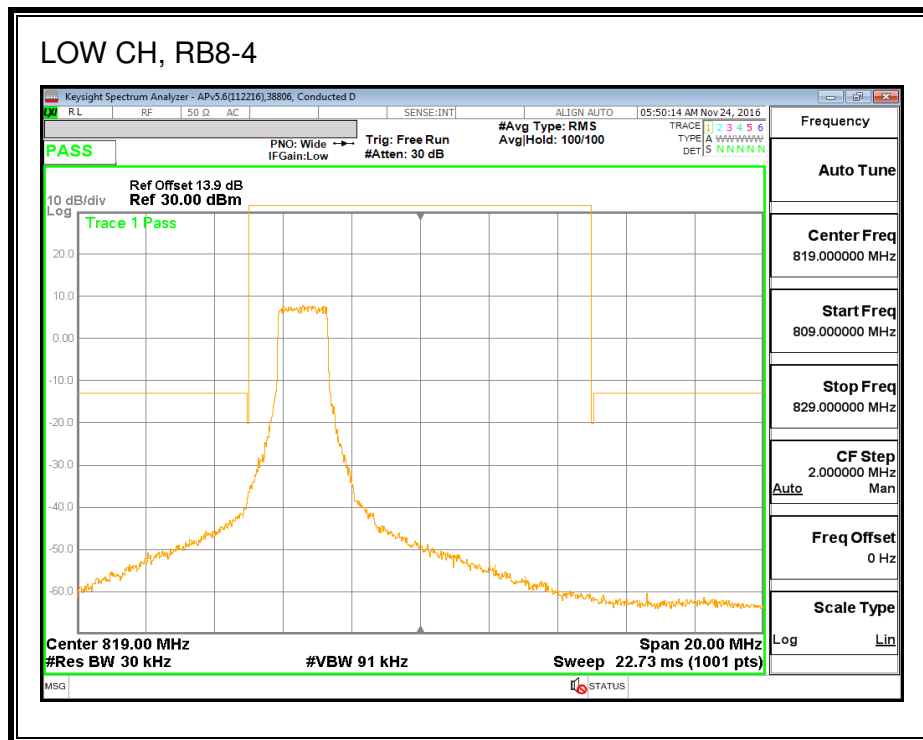

8.2.8. LTE BAND 25 BANDEDGE

QPSK, (1.4 MHz BAND WIDTH)

16QAM, (1.4 MHz BAND WIDTH)

QPSK, (3.0 MHz BAND WIDTH)

16QAM, (3.0 MHz BAND WIDTH)

QPSK, (5.0 MHz BAND WIDTH)

16QAM, (5.0 MHz BAND WIDTH)

QPSK, (10.0 MHz BAND WIDTH)

16QAM, (10.0 MHz BAND WIDTH)

QPSK, (15.0 MHz BAND WIDTH)

16QAM, (15.0 MHz BAND WIDTH)

QPSK, (20.0 MHz BAND WIDTH)

16QAM, (20.0 MHz BAND WIDTH)

8.2.9. LTE BAND 26 EMISSION MASK

QPSK, (1.4 MHz BAND WIDTH)

16QAM, (1.4 MHz BAND WIDTH)

QPSK, (3.0 MHz BAND WIDTH)

16QAM, (3.0 MHz BAND WIDTH)

QPSK, (5.0 MHz BAND WIDTH)

16QAM, (5.0 MHz BAND WIDTH)

QPSK, (10.0 MHz BAND WIDTH)

16QAM, (10.0 MHz BAND WIDTH)

8.2.10. LTE BAND 27 EMISSION MASK

QPSK, (1.4 MHz BAND WIDTH)

16QAM, (1.4 MHz BAND WIDTH)

QPSK, (3.0 MHz BAND WIDTH)

16QAM, (3.0 MHz BAND WIDTH)

QPSK, (5.0 MHz BAND WIDTH)

16QAM, (5.0 MHz BAND WIDTH)

QPSK, (10.0 MHz BAND WIDTH)

16QAM, (10.0 MHz BAND WIDTH)

8.2.11. LTE BAND 30 ADJACENT CHANNEL POWER