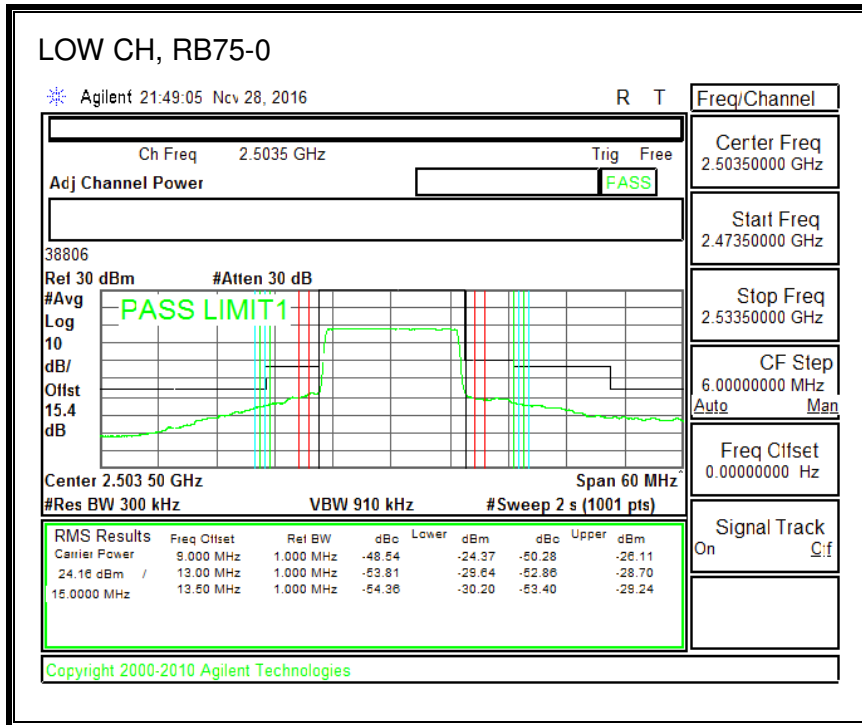

16QAM, (1.4 MHz BAND WIDTH)

QPSK, (3.0 MHz BAND WIDTH)

16QAM, (3.0 MHz BAND WIDTH)

QPSK, (5.0 MHz BAND WIDTH)

16QAM, (5.0 MHz BAND WIDTH)

QPSK, (10.0 MHz BAND WIDTH)

16QAM, (10.0 MHz BAND WIDTH)

8.2.11. LTE BAND 30 ADJACENT CHANNEL POWER

QPSK, (5.0 MHz BAND WIDTH)

16QAM, (5.0 MHz BAND WIDTH)

QPSK, (10.0 MHz BAND WIDTH)

16QAM, (10.0 MHz BAND WIDTH)

8.2.13. LTE BAND 41 ADJACENT CHANNEL POWER

QPSK, (5.0 MHz BAND WIDTH)

16QAM, (5.0 MHz BAND WIDTH)

QPSK, (10.0 MHz BAND WIDTH)

16QAM, (10.0 MHz BAND WIDTH)

QPSK, (15.0 MHz BAND WIDTH)

16QAM, (15.0 MHz BAND WIDTH)

QPSK, (20.0 MHz BAND WIDTH)

16QAM, (20.0 MHz BAND WIDTH)