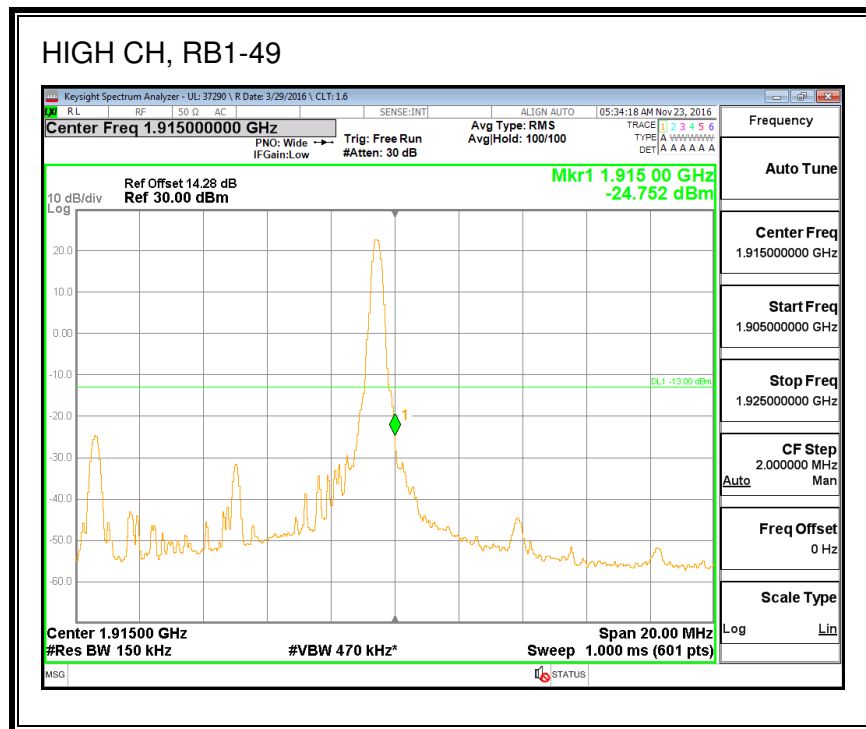

8.2.8. LTE BAND 25 BANDEDGE

QPSK, (1.4 MHz BAND WIDTH)

16QAM, (1.4 MHz BAND WIDTH)

QPSK, (3.0 MHz BAND WIDTH)

16QAM, (3.0 MHz BAND WIDTH)

QPSK, (5.0 MHz BAND WIDTH)

16QAM, (5.0 MHz BAND WIDTH)

QPSK, (10.0 MHz BAND WIDTH)

16QAM, (10.0 MHz BAND WIDTH)

QPSK, (15.0 MHz BAND WIDTH)

16QAM, (15.0 MHz BAND WIDTH)

QPSK, (20.0 MHz BAND WIDTH)

16QAM, (20.0 MHz BAND WIDTH)

8.2.9. LTE BAND 26 EMISSION MASK

QPSK, (1.4 MHz BAND WIDTH)

16QAM, (1.4 MHz BAND WIDTH)

QPSK, (3.0 MHz BAND WIDTH)

16QAM, (3.0 MHz BAND WIDTH)

QPSK, (5.0 MHz BAND WIDTH)

16QAM, (5.0 MHz BAND WIDTH)

QPSK, (10.0 MHz BAND WIDTH)

16QAM, (10.0 MHz BAND WIDTH)

8.2.10. LTE BAND 27 EMISSION MASK

QPSK, (1.4 MHz BAND WIDTH)

16QAM, (1.4 MHz BAND WIDTH)

QPSK, (3.0 MHz BAND WIDTH)

16QAM, (3.0 MHz BAND WIDTH)

QPSK, (5.0 MHz BAND WIDTH)

16QAM, (5.0 MHz BAND WIDTH)

QPSK, (10.0 MHz BAND WIDTH)

16QAM, (10.0 MHz BAND WIDTH)

8.2.11. LTE BAND 30 ADJACENT CHANNEL POWER