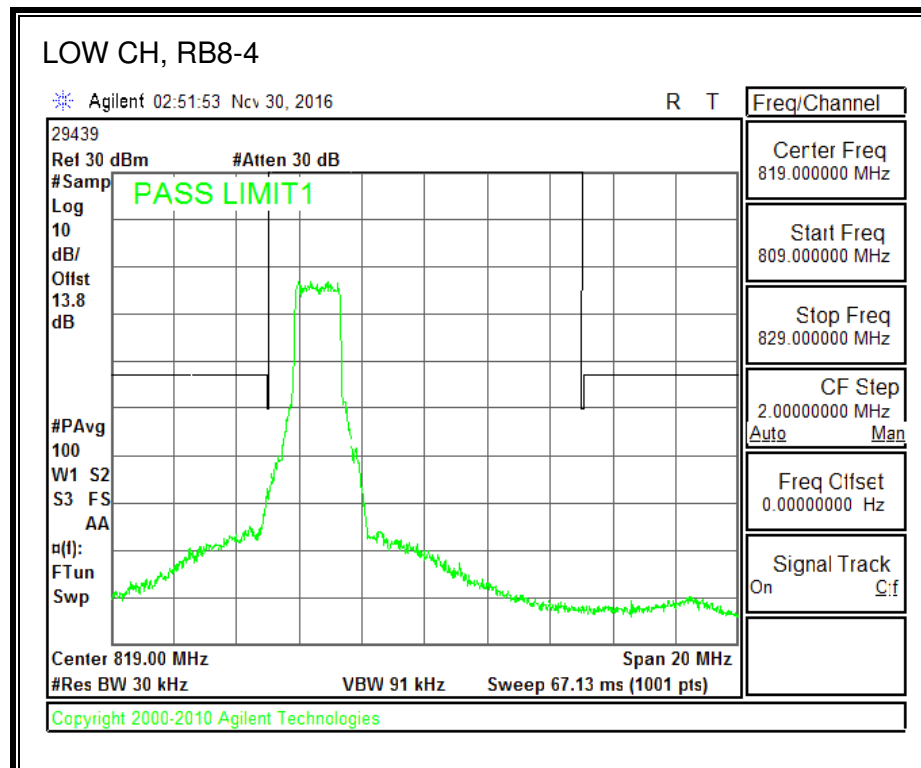

16QAM, (1.4 MHz BAND WIDTH)

QPSK, (3.0 MHz BAND WIDTH)

16QAM, (3.0 MHz BAND WIDTH)

QPSK, (5.0 MHz BAND WIDTH)

16QAM, (5.0 MHz BAND WIDTH)

QPSK, (10.0 MHz BAND WIDTH)

16QAM, (10.0 MHz BAND WIDTH)

8.2.11. LTE BAND 30 ADJACENT CHANNEL POWER

QPSK, (5.0 MHz BAND WIDTH)

16QAM, (5.0 MHz BAND WIDTH)

QPSK, (10.0 MHz BAND WIDTH)

16QAM, (10.0 MHz BAND WIDTH)

8.2.13. LTE BAND 41 ADJACENT CHANNEL POWER

QPSK, (5.0 MHz BAND WIDTH)

16QAM, (5.0 MHz BAND WIDTH)