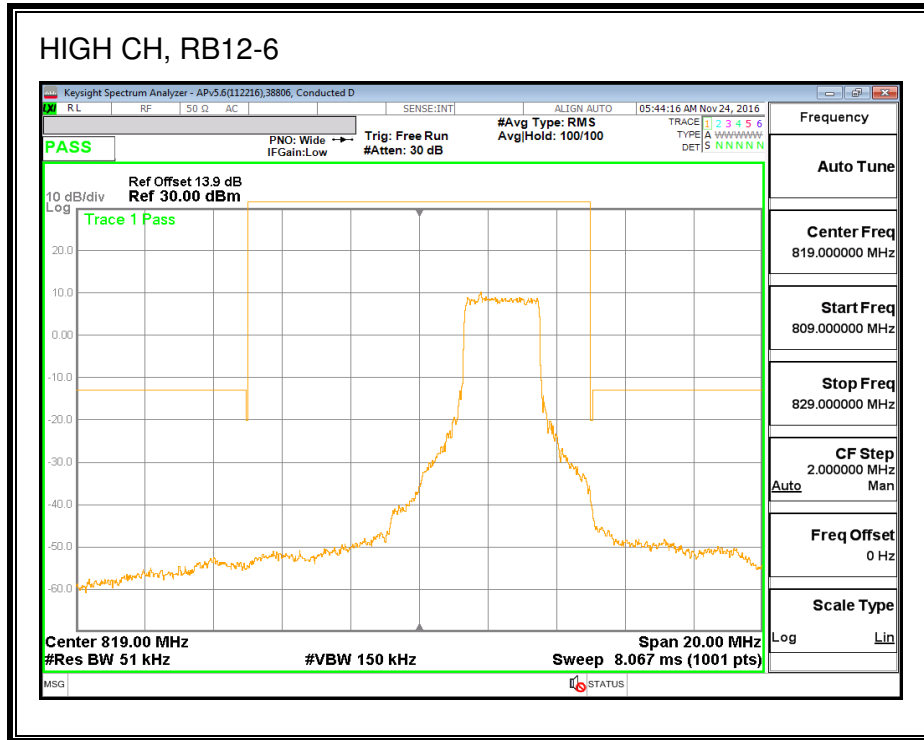

QPSK, (3.0 MHz BAND WIDTH)

16QAM, (3.0 MHz BAND WIDTH)

QPSK, (5.0 MHz BAND WIDTH)

16QAM, (5.0 MHz BAND WIDTH)

QPSK, (10.0 MHz BAND WIDTH)

16QAM, (10.0 MHz BAND WIDTH)

8.2.10. LTE BAND 27 EMISSION MASK

QPSK, (1.4 MHz BAND WIDTH)

16QAM, (1.4 MHz BAND WIDTH)

QPSK, (3.0 MHz BAND WIDTH)

16QAM, (3.0 MHz BAND WIDTH)

QPSK, (5.0 MHz BAND WIDTH)

16QAM, (5.0 MHz BAND WIDTH)

QPSK, (10.0 MHz BAND WIDTH)

16QAM, (10.0 MHz BAND WIDTH)

8.2.11. LTE BAND 30 ADJACENT CHANNEL POWER