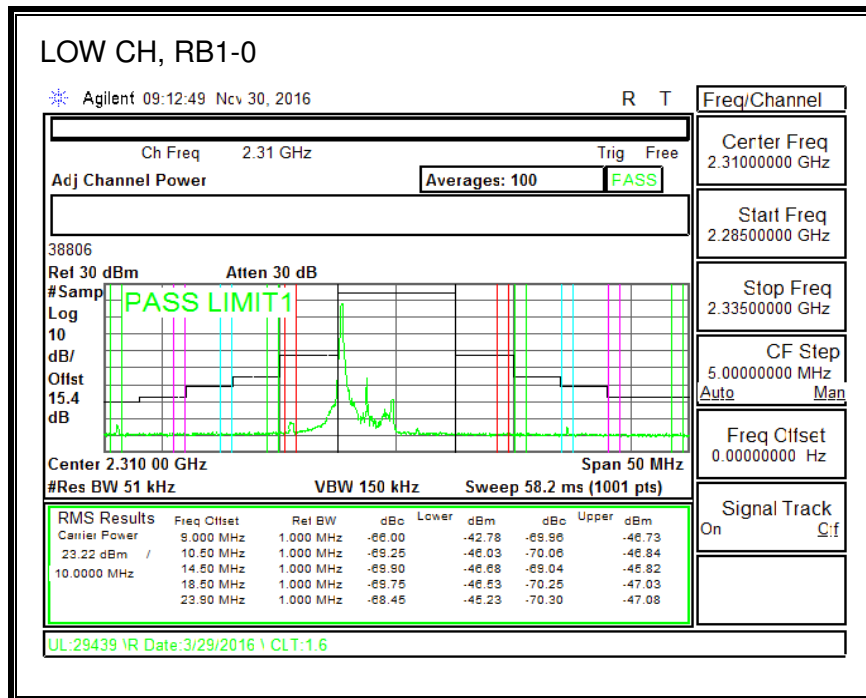

QPSK, (3.0 MHz BAND WIDTH)

16QAM, (3.0 MHz BAND WIDTH)

QPSK, (5.0 MHz BAND WIDTH)

16QAM, (5.0 MHz BAND WIDTH)

QPSK, (10.0 MHz BAND WIDTH)

16QAM, (10.0 MHz BAND WIDTH)

8.2.10. LTE BAND 27 EMISSION MASK

QPSK, (1.4 MHz BAND WIDTH)

16QAM, (1.4 MHz BAND WIDTH)

QPSK, (3.0 MHz BAND WIDTH)

16QAM, (3.0 MHz BAND WIDTH)

QPSK, (5.0 MHz BAND WIDTH)

16QAM, (5.0 MHz BAND WIDTH)

QPSK, (10.0 MHz BAND WIDTH)

16QAM, (10.0 MHz BAND WIDTH)

8.2.11. LTE BAND 30 ADJACENT CHANNEL POWER

QPSK, (5.0 MHz BAND WIDTH)

16QAM, (5.0 MHz BAND WIDTH)

QPSK, (10.0 MHz BAND WIDTH)

16QAM, (10.0 MHz BAND WIDTH)

8.2.13. LTE BAND 41 ADJACENT CHANNEL POWER

QPSK, (5.0 MHz BAND WIDTH)

16QAM, (5.0 MHz BAND WIDTH)