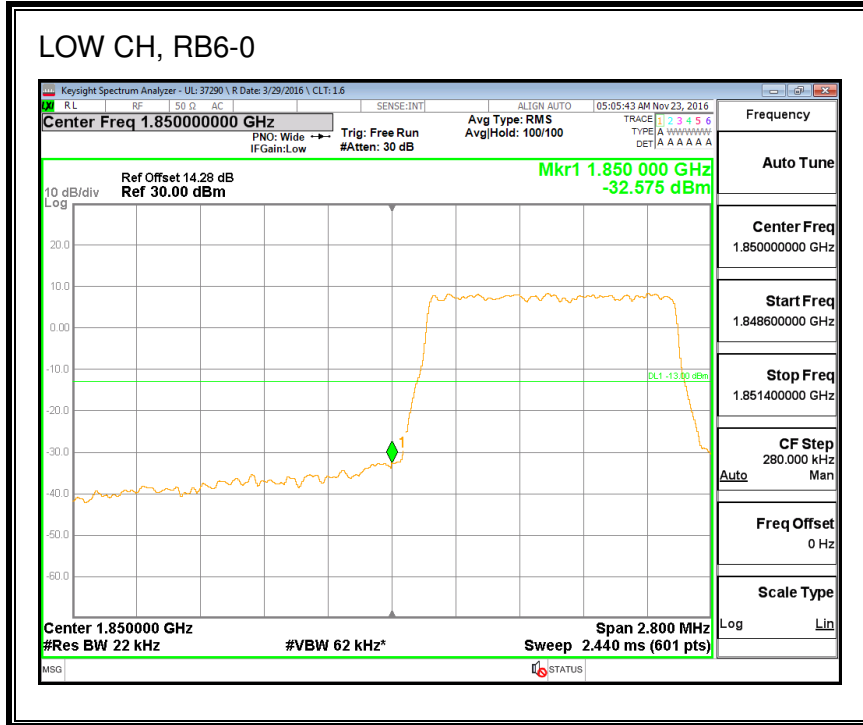

8.2.8. LTE BAND 25 BANDEDGE

QPSK, (1.4 MHz BAND WIDTH)

16QAM, (1.4 MHz BAND WIDTH)

QPSK, (3.0 MHz BAND WIDTH)

16QAM, (3.0 MHz BAND WIDTH)

QPSK, (5.0 MHz BAND WIDTH)

16QAM, (5.0 MHz BAND WIDTH)

QPSK, (10.0 MHz BAND WIDTH)

16QAM, (10.0 MHz BAND WIDTH)

QPSK, (15.0 MHz BAND WIDTH)

16QAM, (15.0 MHz BAND WIDTH)

QPSK, (20.0 MHz BAND WIDTH)

16QAM, (20.0 MHz BAND WIDTH)

8.2.9. LTE BAND 26 EMISSION MASK

QPSK, (1.4 MHz BAND WIDTH)

16QAM, (1.4 MHz BAND WIDTH)

QPSK, (3.0 MHz BAND WIDTH)

16QAM, (3.0 MHz BAND WIDTH)

QPSK, (5.0 MHz BAND WIDTH)

16QAM, (5.0 MHz BAND WIDTH)

QPSK, (10.0 MHz BAND WIDTH)

16QAM, (10.0 MHz BAND WIDTH)

8.2.10. LTE BAND 27 EMISSION MASK

QPSK, (1.4 MHz BAND WIDTH)

16QAM, (1.4 MHz BAND WIDTH)

QPSK, (3.0 MHz BAND WIDTH)

16QAM, (3.0 MHz BAND WIDTH)

QPSK, (5.0 MHz BAND WIDTH)

16QAM, (5.0 MHz BAND WIDTH)

QPSK, (10.0 MHz BAND WIDTH)

16QAM, (10.0 MHz BAND WIDTH)

8.2.11. LTE BAND 30 ADJACENT CHANNEL POWER