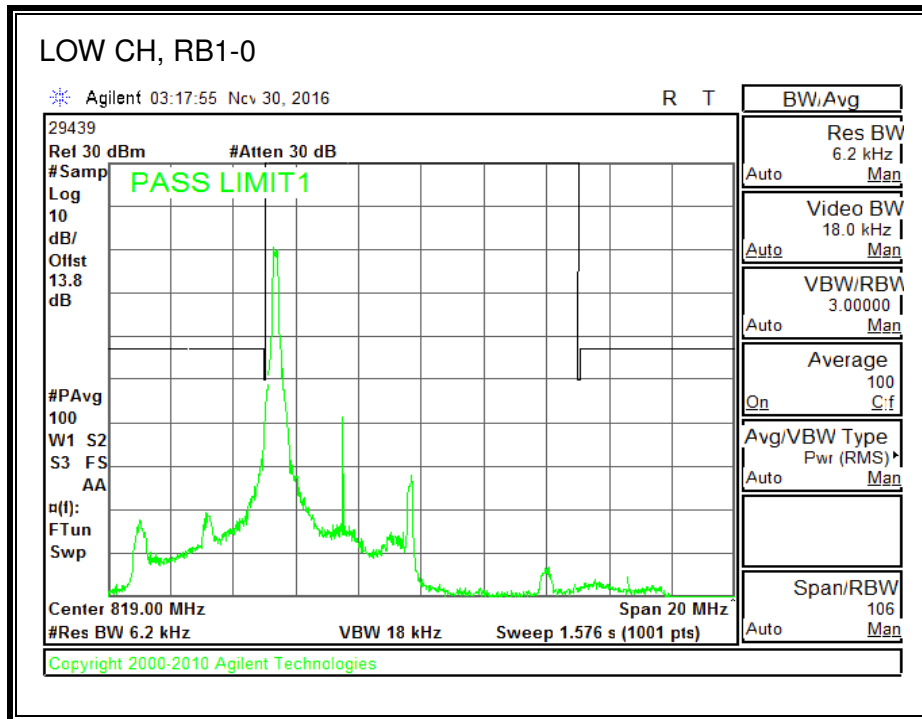

QPSK, (3.0 MHz BAND WIDTH)

16QAM, (3.0 MHz BAND WIDTH)

QPSK, (5.0 MHz BAND WIDTH)

16QAM, (5.0 MHz BAND WIDTH)

QPSK, (10.0 MHz BAND WIDTH)

16QAM, (10.0 MHz BAND WIDTH)

8.2.10. LTE BAND 27 EMISSION MASK

QPSK, (1.4 MHz BAND WIDTH)

16QAM, (1.4 MHz BAND WIDTH)

QPSK, (3.0 MHz BAND WIDTH)

16QAM, (3.0 MHz BAND WIDTH)

QPSK, (5.0 MHz BAND WIDTH)

16QAM, (5.0 MHz BAND WIDTH)

QPSK, (10.0 MHz BAND WIDTH)

16QAM, (10.0 MHz BAND WIDTH)

8.2.11. LTE BAND 30 ADJACENT CHANNEL POWER

QPSK, (5.0 MHz BAND WIDTH)

16QAM, (5.0 MHz BAND WIDTH)

QPSK, (10.0 MHz BAND WIDTH)

16QAM, (10.0 MHz BAND WIDTH)

8.2.13. LTE BAND 41 ADJACENT CHANNEL POWER

QPSK, (5.0 MHz BAND WIDTH)

16QAM, (5.0 MHz BAND WIDTH)