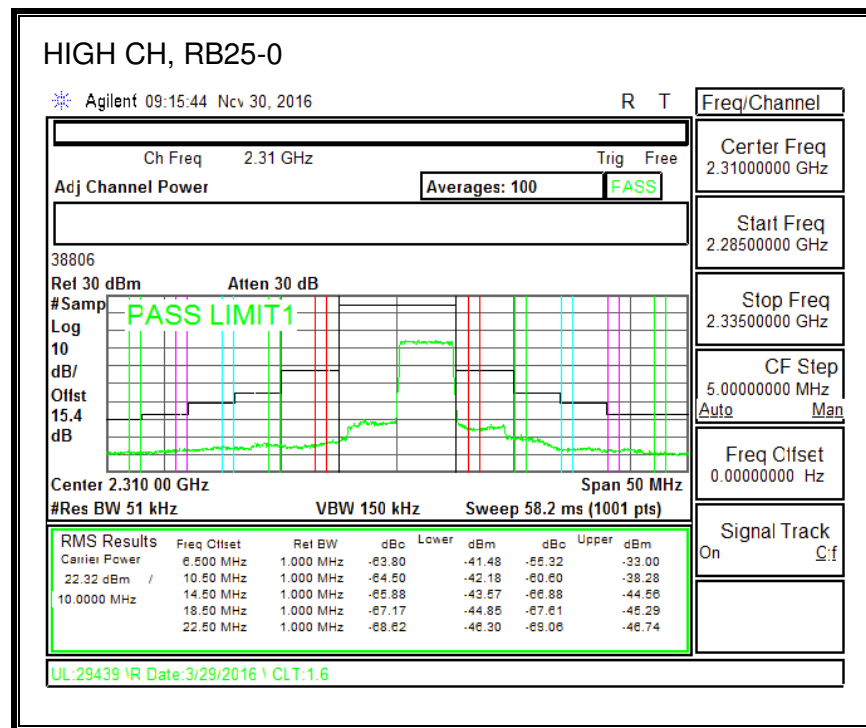

16QAM, (1.4 MHz BAND WIDTH)

QPSK, (3.0 MHz BAND WIDTH)

16QAM, (3.0 MHz BAND WIDTH)

QPSK, (5.0 MHz BAND WIDTH)

16QAM, (5.0 MHz BAND WIDTH)

QPSK, (10.0 MHz BAND WIDTH)

16QAM, (10.0 MHz BAND WIDTH)

8.2.11. LTE BAND 30 ADJACENT CHANNEL POWER

QPSK, (5.0 MHz BAND WIDTH)

16QAM, (5.0 MHz BAND WIDTH)

QPSK, (10.0 MHz BAND WIDTH)

16QAM, (10.0 MHz BAND WIDTH)

8.2.13. LTE BAND 41 ADJACENT CHANNEL POWER

QPSK, (5.0 MHz BAND WIDTH)

16QAM, (5.0 MHz BAND WIDTH)