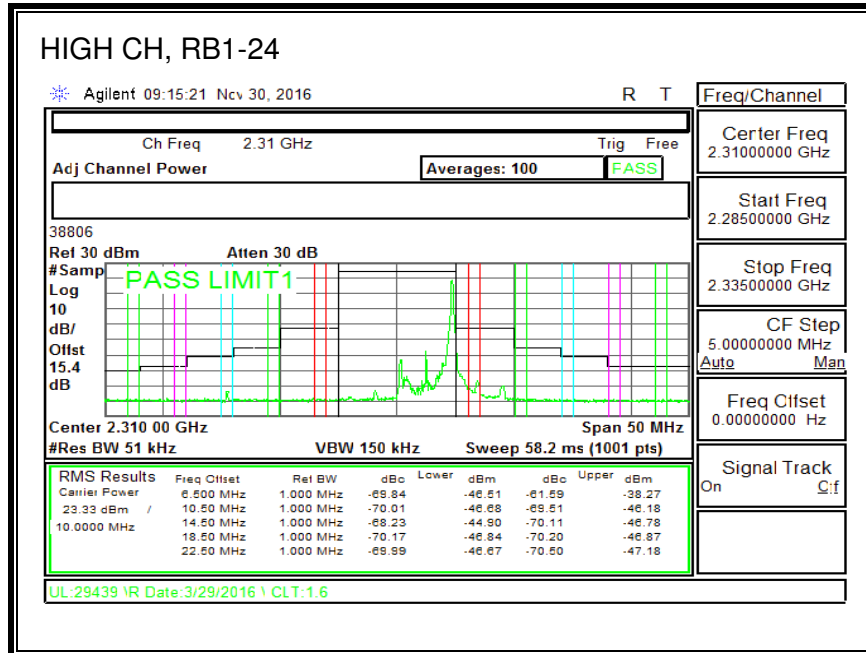

16QAM, (1.4 MHz BAND WIDTH)

QPSK, (3.0 MHz BAND WIDTH)

16QAM, (3.0 MHz BAND WIDTH)

QPSK, (5.0 MHz BAND WIDTH)

16QAM, (5.0 MHz BAND WIDTH)

QPSK, (10.0 MHz BAND WIDTH)

16QAM, (10.0 MHz BAND WIDTH)

8.2.11. LTE BAND 30 ADJACENT CHANNEL POWER

QPSK, (5.0 MHz BAND WIDTH)

16QAM, (5.0 MHz BAND WIDTH)

QPSK, (10.0 MHz BAND WIDTH)

16QAM, (10.0 MHz BAND WIDTH)

8.2.13. LTE BAND 41 ADJACENT CHANNEL POWER

QPSK, (5.0 MHz BAND WIDTH)

16QAM, (5.0 MHz BAND WIDTH)