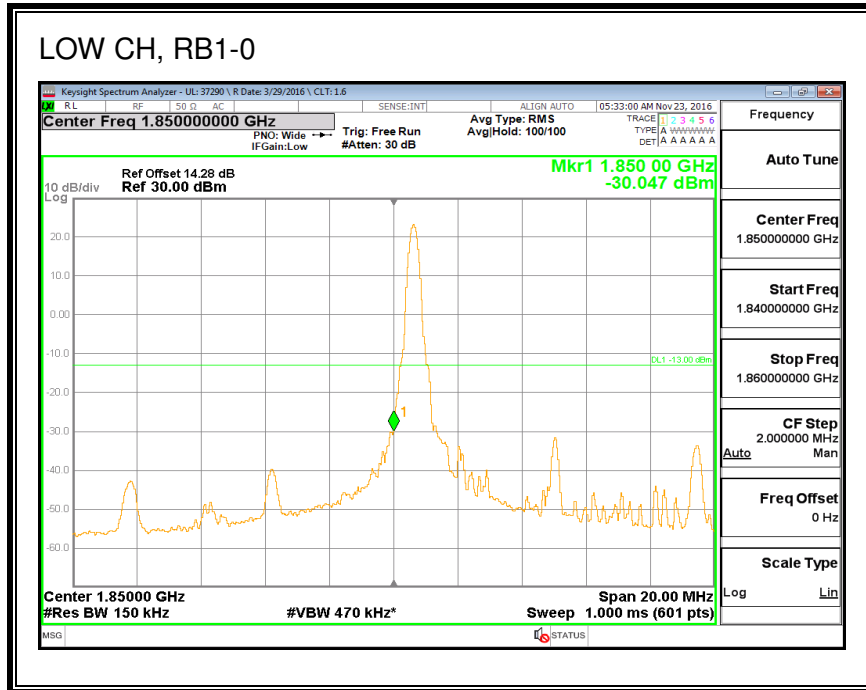

8.2.8. LTE BAND 25 BANDEDGE

QPSK, (1.4 MHz BAND WIDTH)

16QAM, (1.4 MHz BAND WIDTH)

QPSK, (3.0 MHz BAND WIDTH)

16QAM, (3.0 MHz BAND WIDTH)

QPSK, (5.0 MHz BAND WIDTH)

16QAM, (5.0 MHz BAND WIDTH)

QPSK, (10.0 MHz BAND WIDTH)

16QAM, (10.0 MHz BAND WIDTH)

QPSK, (15.0 MHz BAND WIDTH)

16QAM, (15.0 MHz BAND WIDTH)

QPSK, (20.0 MHz BAND WIDTH)

16QAM, (20.0 MHz BAND WIDTH)

8.2.9. LTE BAND 26 EMISSION MASK

QPSK, (1.4 MHz BAND WIDTH)

16QAM, (1.4 MHz BAND WIDTH)