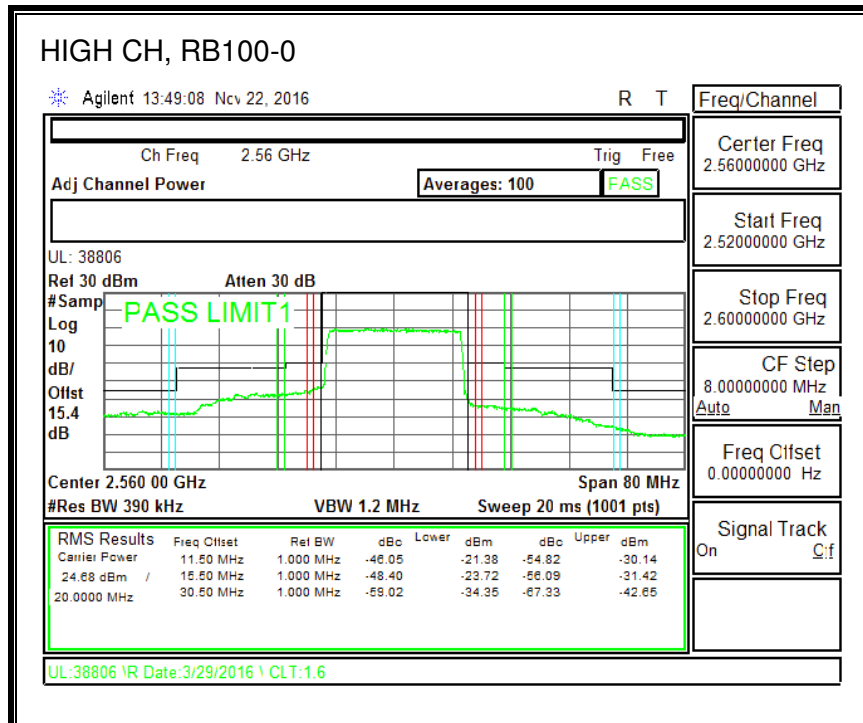

QPSK, (10.0 MHz BAND WIDTH)

16QAM, (10.0 MHz BAND WIDTH)

QPSK, (15.0 MHz BAND WIDTH)

16QAM, (15.0 MHz BAND WIDTH)

QPSK, (20.0 MHz BAND WIDTH)

16QAM, (20.0 MHz BAND WIDTH)

8.2.5. LTE BAND 12 BANDEDGE

QPSK, (1.4 MHz BAND WIDTH)

16QAM, (1.4 MHz BAND WIDTH)

QPSK, (3.0 MHz BAND WIDTH)

16QAM, (3.0 MHz BAND WIDTH)

QPSK, (5.0 MHz BAND WIDTH)

16QAM, (5.0 MHz BAND WIDTH)

QPSK, (10.0 MHz BAND WIDTH)

16QAM, (10.0 MHz BAND WIDTH)

8.2.6. LTE BAND 13 ADJACENT CHANNEL POWER