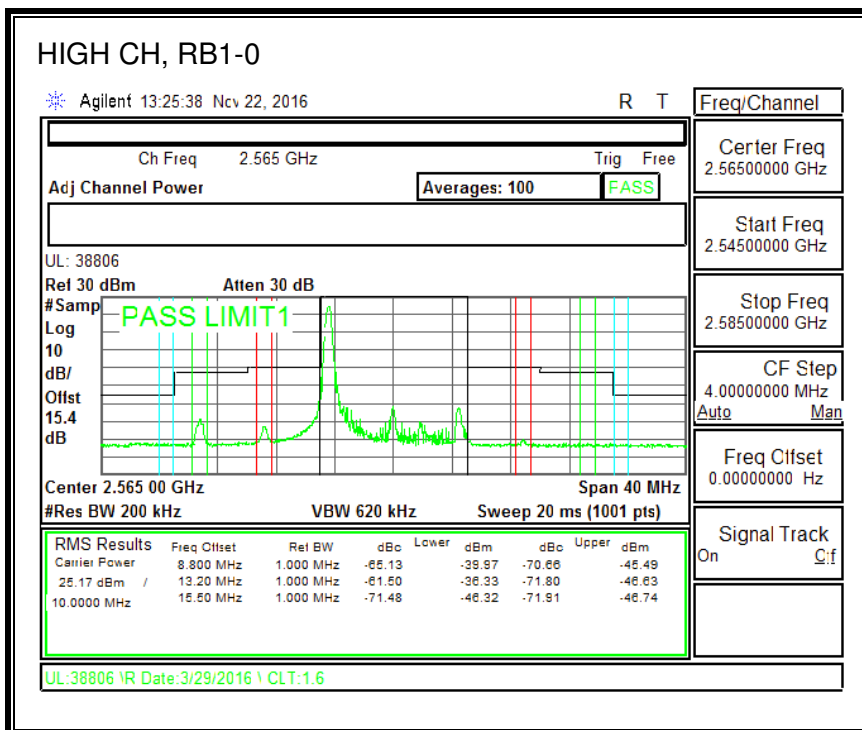

QPSK, (10.0 MHz BAND WIDTH)

16QAM, (10.0 MHz BAND WIDTH)

QPSK, (15.0 MHz BAND WIDTH)

16QAM, (15.0 MHz BAND WIDTH)

QPSK, (20.0 MHz BAND WIDTH)

16QAM, (20.0 MHz BAND WIDTH)

8.2.5. LTE BAND 12 BANDEDGE

QPSK, (1.4 MHz BAND WIDTH)

16QAM, (1.4 MHz BAND WIDTH)

QPSK, (3.0 MHz BAND WIDTH)

16QAM, (3.0 MHz BAND WIDTH)

QPSK, (5.0 MHz BAND WIDTH)

16QAM, (5.0 MHz BAND WIDTH)

QPSK, (10.0 MHz BAND WIDTH)

16QAM, (10.0 MHz BAND WIDTH)

8.2.6. LTE BAND 13 ADJACENT CHANNEL POWER