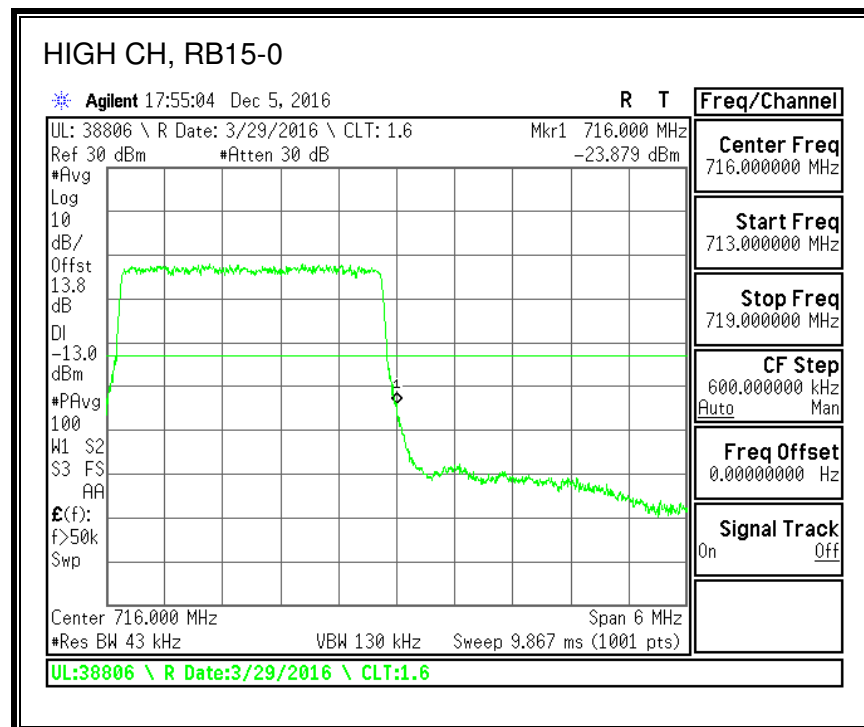

QPSK, (10.0 MHz BAND WIDTH)

16QAM, (10.0 MHz BAND WIDTH)

QPSK, (15.0 MHz BAND WIDTH)

16QAM, (15.0 MHz BAND WIDTH)

QPSK, (20.0 MHz BAND WIDTH)

16QAM, (20.0 MHz BAND WIDTH)

8.2.5. LTE BAND 12 BANDEDGE

QPSK, (1.4 MHz BAND WIDTH)

16QAM, (1.4 MHz BAND WIDTH)

QPSK, (3.0 MHz BAND WIDTH)

16QAM, (3.0 MHz BAND WIDTH)

QPSK, (5.0 MHz BAND WIDTH)

16QAM, (5.0 MHz BAND WIDTH)

QPSK, (10.0 MHz BAND WIDTH)

16QAM, (10.0 MHz BAND WIDTH)

8.2.6. LTE BAND 13 ADJACENT CHANNEL POWER

QPSK, (5.0 MHz BAND WIDTH)

16QAM, (5.0 MHz BAND WIDTH)

QPSK, (10.0 MHz BAND WIDTH)

16QAM, (10.0 MHz BAND WIDTH)

8.2.7. LTE BAND 17 BANDEDGE

QPSK, (5.0 MHz BAND WIDTH)

16QAM, (5.0 MHz BAND WIDTH)

QPSK, (10.0 MHz BAND WIDTH)

16QAM, (10.0 MHz BAND WIDTH)