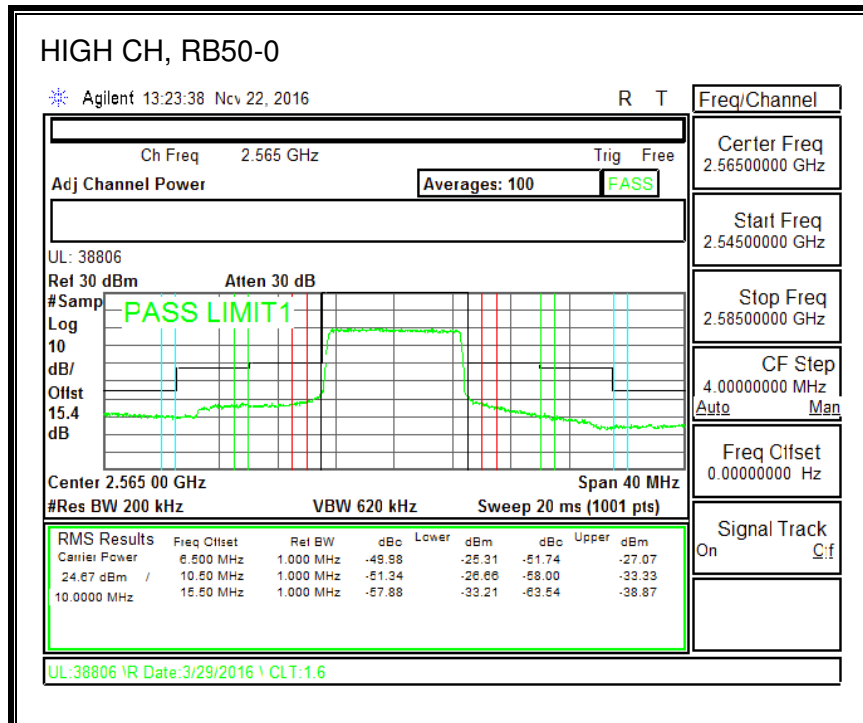

QPSK, (10.0 MHz BAND WIDTH)

16QAM, (10.0 MHz BAND WIDTH)

QPSK, (15.0 MHz BAND WIDTH)

16QAM, (15.0 MHz BAND WIDTH)

QPSK, (20.0 MHz BAND WIDTH)

16QAM, (20.0 MHz BAND WIDTH)

8.2.5. LTE BAND 12 BANDEDGE

QPSK, (1.4 MHz BAND WIDTH)

16QAM, (1.4 MHz BAND WIDTH)

QPSK, (3.0 MHz BAND WIDTH)

16QAM, (3.0 MHz BAND WIDTH)

QPSK, (5.0 MHz BAND WIDTH)

16QAM, (5.0 MHz BAND WIDTH)

QPSK, (10.0 MHz BAND WIDTH)

16QAM, (10.0 MHz BAND WIDTH)

8.2.6. LTE BAND 13 ADJACENT CHANNEL POWER