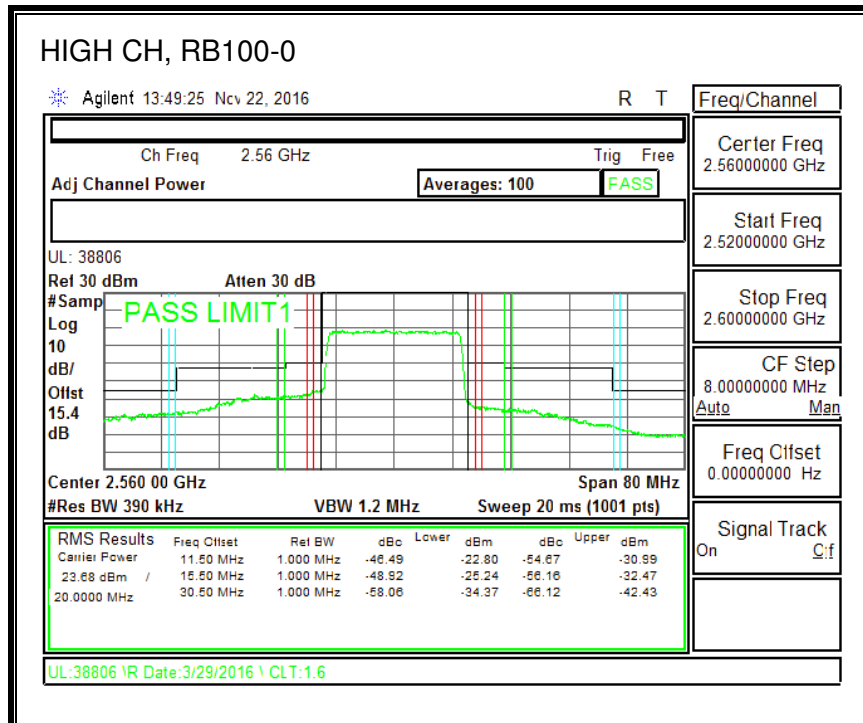

QPSK, (10.0 MHz BAND WIDTH)

16QAM, (10.0 MHz BAND WIDTH)

QPSK, (15.0 MHz BAND WIDTH)

16QAM, (15.0 MHz BAND WIDTH)

QPSK, (20.0 MHz BAND WIDTH)

16QAM, (20.0 MHz BAND WIDTH)

8.2.5. LTE BAND 12 BANDEDGE

QPSK, (1.4 MHz BAND WIDTH)

16QAM, (1.4 MHz BAND WIDTH)

QPSK, (3.0 MHz BAND WIDTH)

16QAM, (3.0 MHz BAND WIDTH)

QPSK, (5.0 MHz BAND WIDTH)

16QAM, (5.0 MHz BAND WIDTH)

QPSK, (10.0 MHz BAND WIDTH)

16QAM, (10.0 MHz BAND WIDTH)

8.2.6. LTE BAND 13 ADJACENT CHANNEL POWER