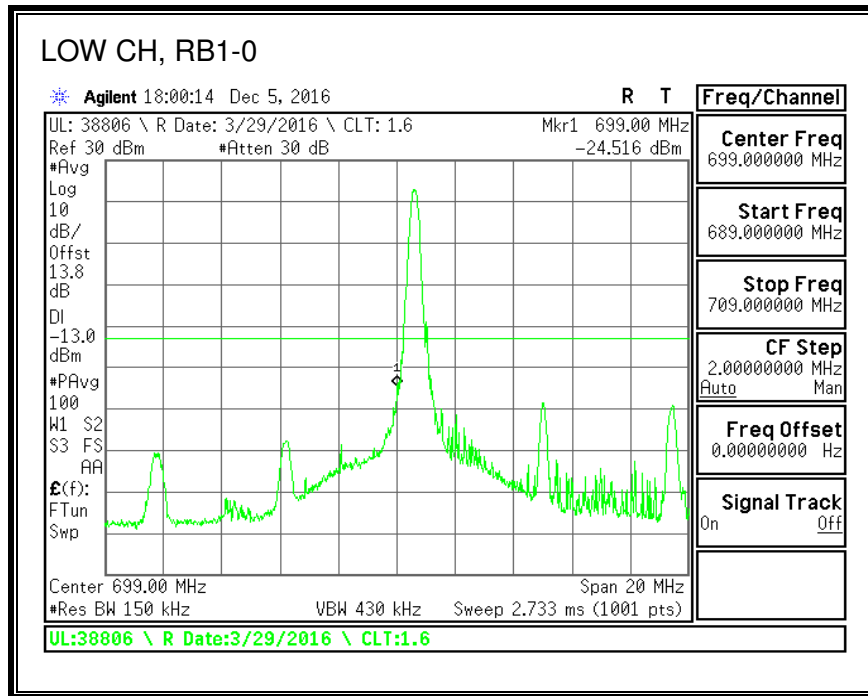

QPSK, (10.0 MHz BAND WIDTH)

16QAM, (10.0 MHz BAND WIDTH)

QPSK, (15.0 MHz BAND WIDTH)

16QAM, (15.0 MHz BAND WIDTH)

QPSK, (20.0 MHz BAND WIDTH)

16QAM, (20.0 MHz BAND WIDTH)

8.2.5. LTE BAND 12 BANDEDGE

QPSK, (1.4 MHz BAND WIDTH)

16QAM, (1.4 MHz BAND WIDTH)

QPSK, (3.0 MHz BAND WIDTH)

16QAM, (3.0 MHz BAND WIDTH)

QPSK, (5.0 MHz BAND WIDTH)

16QAM, (5.0 MHz BAND WIDTH)

QPSK, (10.0 MHz BAND WIDTH)

16QAM, (10.0 MHz BAND WIDTH)

8.2.6. LTE BAND 13 ADJACENT CHANNEL POWER

QPSK, (5.0 MHz BAND WIDTH)

16QAM, (5.0 MHz BAND WIDTH)

QPSK, (10.0 MHz BAND WIDTH)

16QAM, (10.0 MHz BAND WIDTH)

8.2.7. LTE BAND 17 BANDEDGE

QPSK, (5.0 MHz BAND WIDTH)

16QAM, (5.0 MHz BAND WIDTH)

QPSK, (10.0 MHz BAND WIDTH)