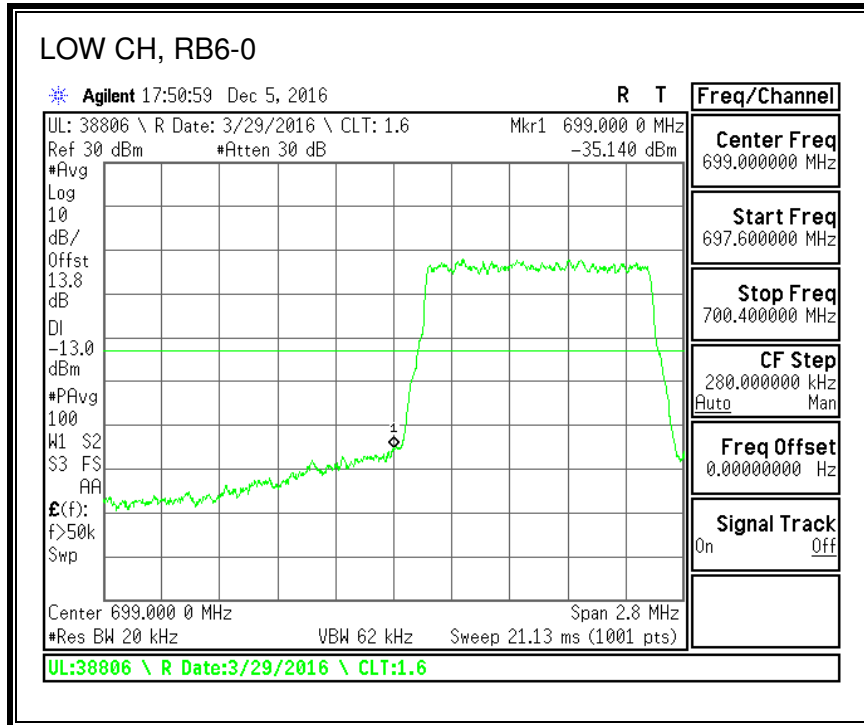

QPSK, (10.0 MHz BAND WIDTH)

16QAM, (10.0 MHz BAND WIDTH)

QPSK, (15.0 MHz BAND WIDTH)

16QAM, (15.0 MHz BAND WIDTH)

QPSK, (20.0 MHz BAND WIDTH)

16QAM, (20.0 MHz BAND WIDTH)

8.2.5. LTE BAND 12 BANDEDGE

QPSK, (1.4 MHz BAND WIDTH)

16QAM, (1.4 MHz BAND WIDTH)

QPSK, (3.0 MHz BAND WIDTH)

16QAM, (3.0 MHz BAND WIDTH)

QPSK, (5.0 MHz BAND WIDTH)

16QAM, (5.0 MHz BAND WIDTH)

QPSK, (10.0 MHz BAND WIDTH)

16QAM, (10.0 MHz BAND WIDTH)

8.2.6. LTE BAND 13 ADJACENT CHANNEL POWER