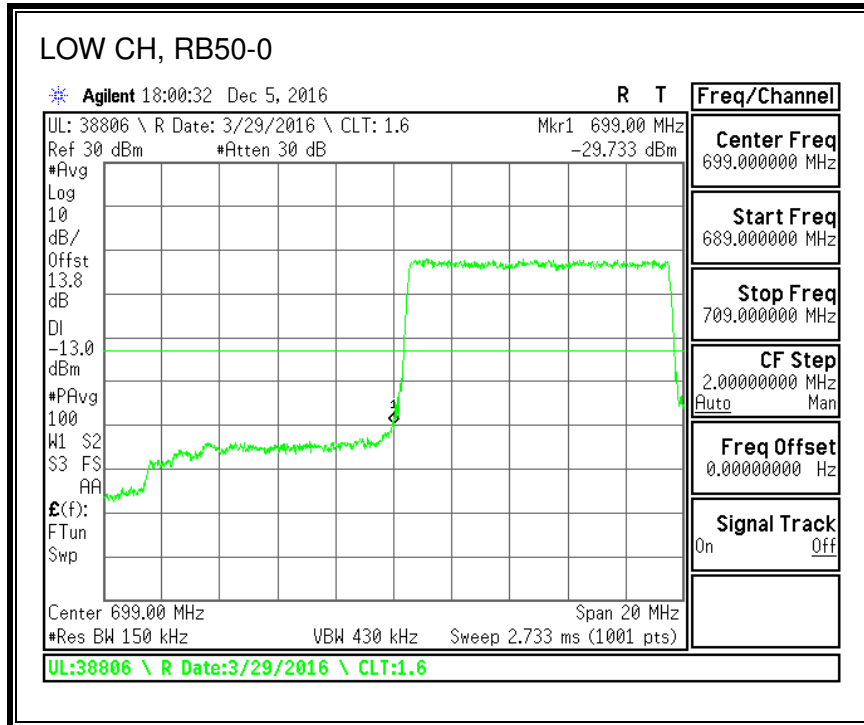

QPSK, (10.0 MHz BAND WIDTH)

16QAM, (10.0 MHz BAND WIDTH)

QPSK, (15.0 MHz BAND WIDTH)

16QAM, (15.0 MHz BAND WIDTH)

QPSK, (20.0 MHz BAND WIDTH)

16QAM, (20.0 MHz BAND WIDTH)

8.2.5. LTE BAND 12 BANDEDGE

QPSK, (1.4 MHz BAND WIDTH)

16QAM, (1.4 MHz BAND WIDTH)

QPSK, (3.0 MHz BAND WIDTH)

16QAM, (3.0 MHz BAND WIDTH)

QPSK, (5.0 MHz BAND WIDTH)

16QAM, (5.0 MHz BAND WIDTH)

QPSK, (10.0 MHz BAND WIDTH)

16QAM, (10.0 MHz BAND WIDTH)

8.2.6. LTE BAND 13 ADJACENT CHANNEL POWER

QPSK, (5.0 MHz BAND WIDTH)

16QAM, (5.0 MHz BAND WIDTH)

QPSK, (10.0 MHz BAND WIDTH)

16QAM, (10.0 MHz BAND WIDTH)

8.2.7. LTE BAND 17 BANDEDGE

QPSK, (5.0 MHz BAND WIDTH)

16QAM, (5.0 MHz BAND WIDTH)

QPSK, (10.0 MHz BAND WIDTH)

16QAM, (10.0 MHz BAND WIDTH)