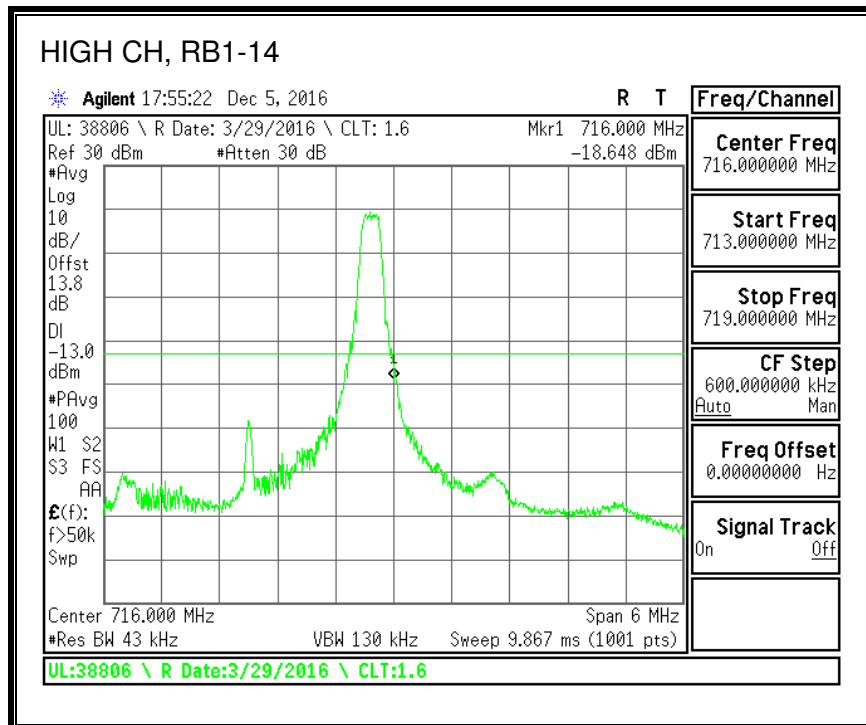

QPSK, (10.0 MHz BAND WIDTH)

16QAM, (10.0 MHz BAND WIDTH)

QPSK, (15.0 MHz BAND WIDTH)

16QAM, (15.0 MHz BAND WIDTH)

QPSK, (20.0 MHz BAND WIDTH)

16QAM, (20.0 MHz BAND WIDTH)

8.2.5. LTE BAND 12 BANDEDGE

QPSK, (1.4 MHz BAND WIDTH)

16QAM, (1.4 MHz BAND WIDTH)

QPSK, (3.0 MHz BAND WIDTH)

16QAM, (3.0 MHz BAND WIDTH)

QPSK, (5.0 MHz BAND WIDTH)

16QAM, (5.0 MHz BAND WIDTH)

QPSK, (10.0 MHz BAND WIDTH)

16QAM, (10.0 MHz BAND WIDTH)

8.2.6. LTE BAND 13 ADJACENT CHANNEL POWER

QPSK, (5.0 MHz BAND WIDTH)

16QAM, (5.0 MHz BAND WIDTH)

QPSK, (10.0 MHz BAND WIDTH)

16QAM, (10.0 MHz BAND WIDTH)

8.2.7. LTE BAND 17 BANDEDGE

QPSK, (5.0 MHz BAND WIDTH)

16QAM, (5.0 MHz BAND WIDTH)

QPSK, (10.0 MHz BAND WIDTH)

16QAM, (10.0 MHz BAND WIDTH)