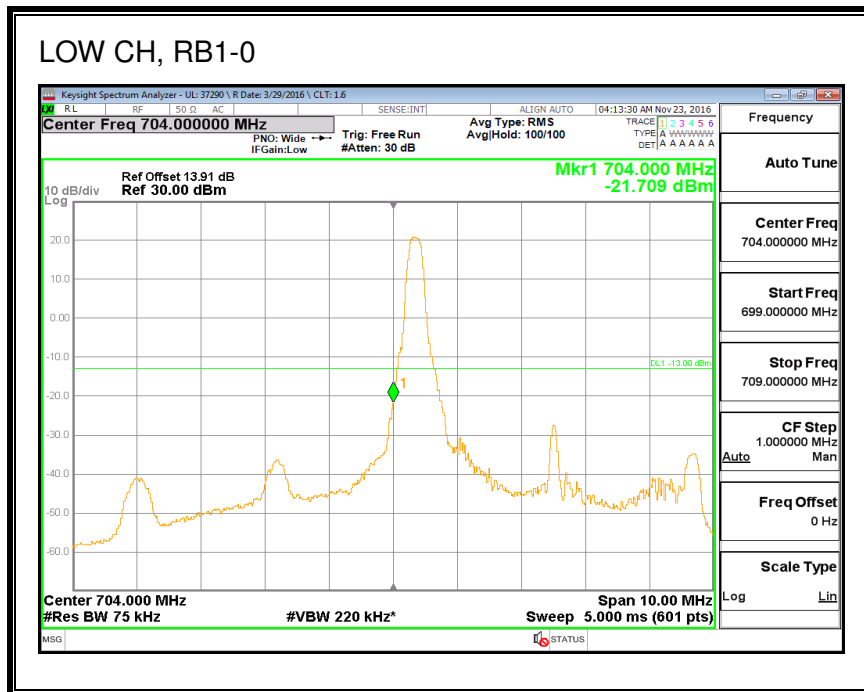

16QAM, (1.4 MHz BAND WIDTH)

QPSK, (3.0 MHz BAND WIDTH)

16QAM, (3.0 MHz BAND WIDTH)

QPSK, (5.0 MHz BAND WIDTH)

16QAM, (5.0 MHz BAND WIDTH)

QPSK, (10.0 MHz BAND WIDTH)

16QAM, (10.0 MHz BAND WIDTH)

8.2.6. LTE BAND 13 ADJACENT CHANNEL POWER

QPSK, (5.0 MHz BAND WIDTH)

16QAM, (5.0 MHz BAND WIDTH)

QPSK, (10.0 MHz BAND WIDTH)

16QAM, (10.0 MHz BAND WIDTH)

8.2.7. LTE BAND 17 BANDEDGE

QPSK, (5.0 MHz BAND WIDTH)

16QAM, (5.0 MHz BAND WIDTH)

QPSK, (10.0 MHz BAND WIDTH)

16QAM, (10.0 MHz BAND WIDTH)