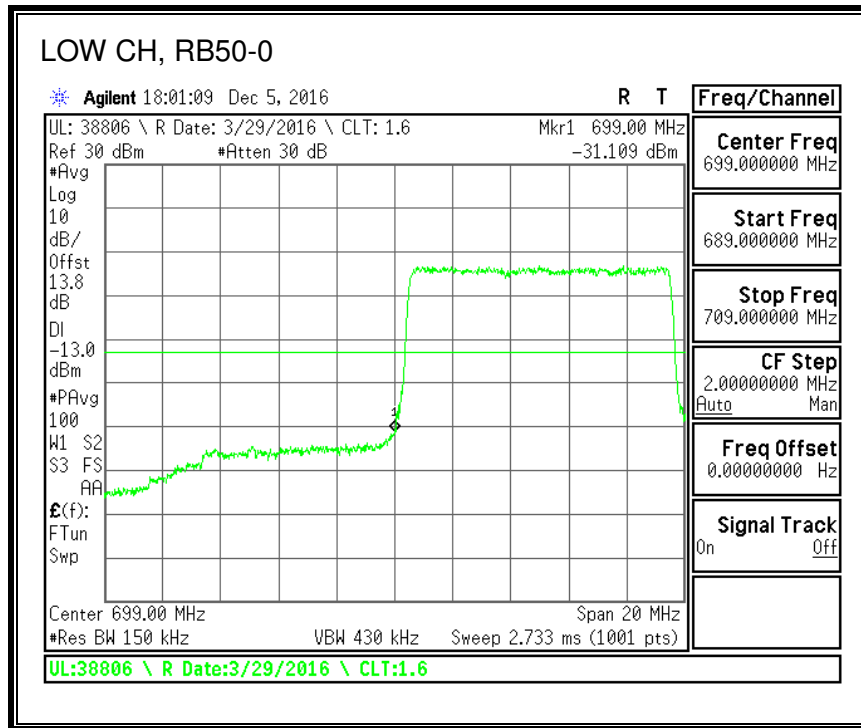

QPSK, (10.0 MHz BAND WIDTH)

16QAM, (10.0 MHz BAND WIDTH)

QPSK, (15.0 MHz BAND WIDTH)

16QAM, (15.0 MHz BAND WIDTH)

QPSK, (20.0 MHz BAND WIDTH)

16QAM, (20.0 MHz BAND WIDTH)

8.2.5. LTE BAND 12 BANDEDGE

QPSK, (1.4 MHz BAND WIDTH)

16QAM, (1.4 MHz BAND WIDTH)

QPSK, (3.0 MHz BAND WIDTH)

16QAM, (3.0 MHz BAND WIDTH)

QPSK, (5.0 MHz BAND WIDTH)

16QAM, (5.0 MHz BAND WIDTH)

QPSK, (10.0 MHz BAND WIDTH)

16QAM, (10.0 MHz BAND WIDTH)

8.2.6. LTE BAND 13 ADJACENT CHANNEL POWER

QPSK, (5.0 MHz BAND WIDTH)

16QAM, (5.0 MHz BAND WIDTH)

QPSK, (10.0 MHz BAND WIDTH)

16QAM, (10.0 MHz BAND WIDTH)

8.2.7. LTE BAND 17 BANDEDGE

QPSK, (5.0 MHz BAND WIDTH)

16QAM, (5.0 MHz BAND WIDTH)

QPSK, (10.0 MHz BAND WIDTH)

16QAM, (10.0 MHz BAND WIDTH)