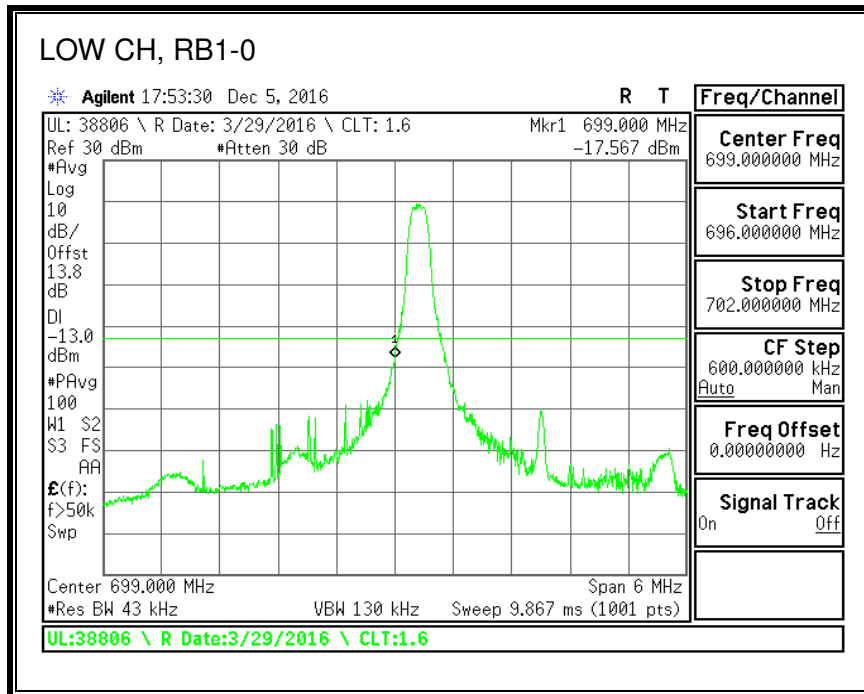

QPSK, (10.0 MHz BAND WIDTH)

16QAM, (10.0 MHz BAND WIDTH)

QPSK, (15.0 MHz BAND WIDTH)

16QAM, (15.0 MHz BAND WIDTH)

QPSK, (20.0 MHz BAND WIDTH)

16QAM, (20.0 MHz BAND WIDTH)

8.2.5. LTE BAND 12 BANDEDGE

QPSK, (1.4 MHz BAND WIDTH)

16QAM, (1.4 MHz BAND WIDTH)

QPSK, (3.0 MHz BAND WIDTH)

16QAM, (3.0 MHz BAND WIDTH)

QPSK, (5.0 MHz BAND WIDTH)

16QAM, (5.0 MHz BAND WIDTH)

QPSK, (10.0 MHz BAND WIDTH)

16QAM, (10.0 MHz BAND WIDTH)

8.2.6. LTE BAND 13 ADJACENT CHANNEL POWER

QPSK, (5.0 MHz BAND WIDTH)

16QAM, (5.0 MHz BAND WIDTH)

QPSK, (10.0 MHz BAND WIDTH)

16QAM, (10.0 MHz BAND WIDTH)

8.2.7. LTE BAND 17 BANDEDGE

QPSK, (5.0 MHz BAND WIDTH)

16QAM, (5.0 MHz BAND WIDTH)

QPSK, (10.0 MHz BAND WIDTH)