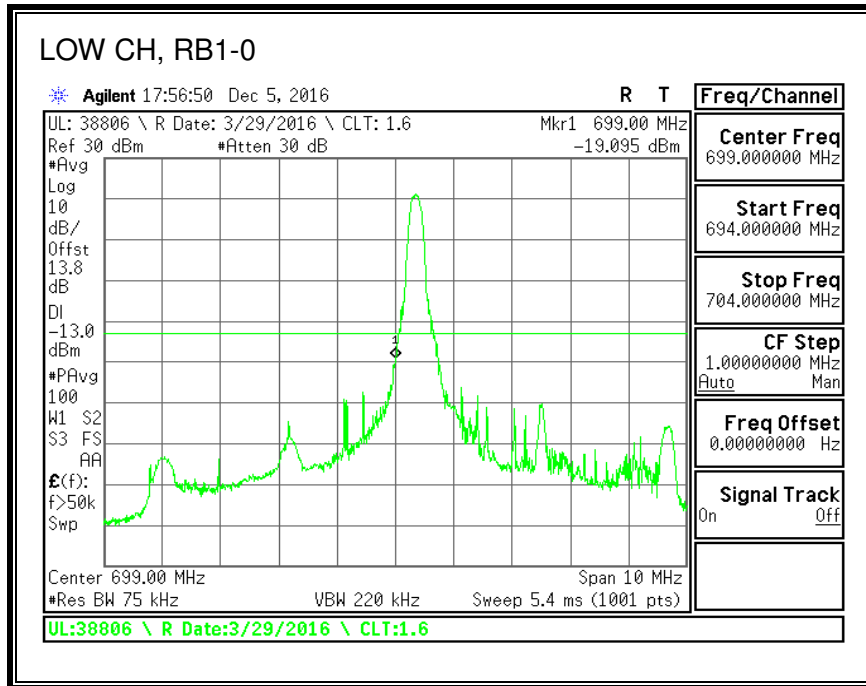

QPSK, (10.0 MHz BAND WIDTH)

16QAM, (10.0 MHz BAND WIDTH)

QPSK, (15.0 MHz BAND WIDTH)

16QAM, (15.0 MHz BAND WIDTH)

QPSK, (20.0 MHz BAND WIDTH)

16QAM, (20.0 MHz BAND WIDTH)

8.2.5. LTE BAND 12 BANDEDGE

QPSK, (1.4 MHz BAND WIDTH)

16QAM, (1.4 MHz BAND WIDTH)

QPSK, (3.0 MHz BAND WIDTH)

16QAM, (3.0 MHz BAND WIDTH)

QPSK, (5.0 MHz BAND WIDTH)

16QAM, (5.0 MHz BAND WIDTH)

QPSK, (10.0 MHz BAND WIDTH)

16QAM, (10.0 MHz BAND WIDTH)

8.2.6. LTE BAND 13 ADJACENT CHANNEL POWER

QPSK, (5.0 MHz BAND WIDTH)

16QAM, (5.0 MHz BAND WIDTH)

QPSK, (10.0 MHz BAND WIDTH)

16QAM, (10.0 MHz BAND WIDTH)

8.2.7. LTE BAND 17 BANDEDGE

QPSK, (5.0 MHz BAND WIDTH)

16QAM, (5.0 MHz BAND WIDTH)

QPSK, (10.0 MHz BAND WIDTH)