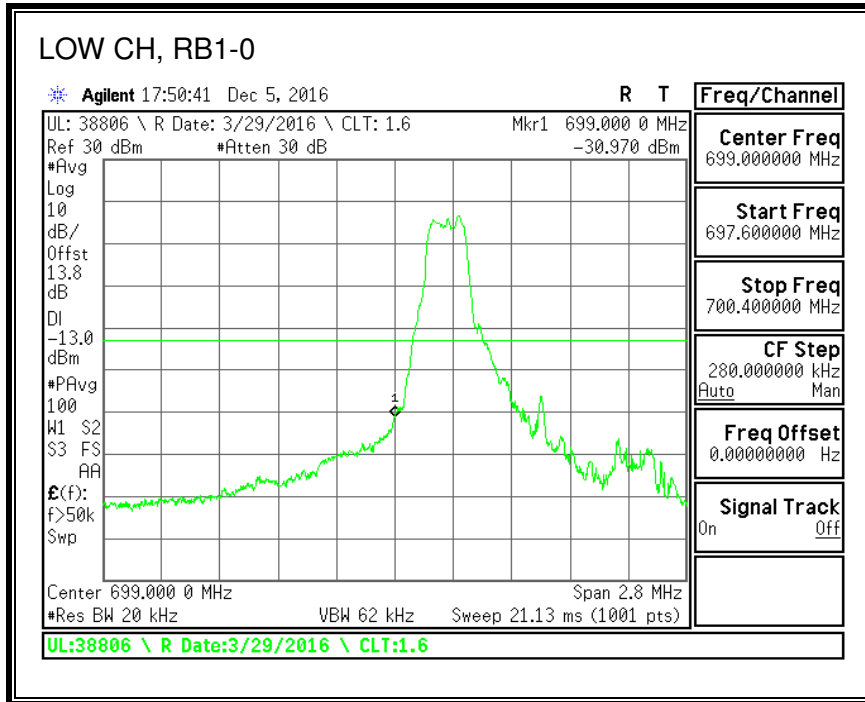

QPSK, (10.0 MHz BAND WIDTH)

16QAM, (10.0 MHz BAND WIDTH)

QPSK, (15.0 MHz BAND WIDTH)

16QAM, (15.0 MHz BAND WIDTH)

QPSK, (20.0 MHz BAND WIDTH)

16QAM, (20.0 MHz BAND WIDTH)

8.2.5. LTE BAND 12 BANDEDGE

QPSK, (1.4 MHz BAND WIDTH)

16QAM, (1.4 MHz BAND WIDTH)

QPSK, (3.0 MHz BAND WIDTH)

16QAM, (3.0 MHz BAND WIDTH)

QPSK, (5.0 MHz BAND WIDTH)

16QAM, (5.0 MHz BAND WIDTH)

QPSK, (10.0 MHz BAND WIDTH)

16QAM, (10.0 MHz BAND WIDTH)

8.2.6. LTE BAND 13 ADJACENT CHANNEL POWER