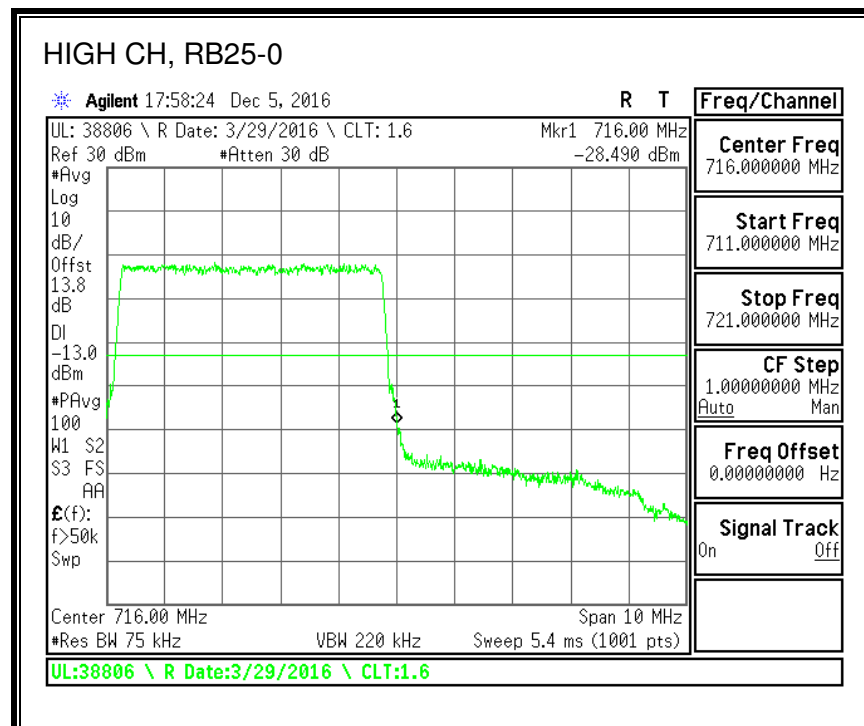

QPSK, (10.0 MHz BAND WIDTH)

16QAM, (10.0 MHz BAND WIDTH)

QPSK, (15.0 MHz BAND WIDTH)

16QAM, (15.0 MHz BAND WIDTH)

QPSK, (20.0 MHz BAND WIDTH)

16QAM, (20.0 MHz BAND WIDTH)

8.2.5. LTE BAND 12 BANDEDGE

QPSK, (1.4 MHz BAND WIDTH)

16QAM, (1.4 MHz BAND WIDTH)

QPSK, (3.0 MHz BAND WIDTH)

16QAM, (3.0 MHz BAND WIDTH)

QPSK, (5.0 MHz BAND WIDTH)

16QAM, (5.0 MHz BAND WIDTH)

QPSK, (10.0 MHz BAND WIDTH)

16QAM, (10.0 MHz BAND WIDTH)

8.2.6. LTE BAND 13 ADJACENT CHANNEL POWER

QPSK, (5.0 MHz BAND WIDTH)

16QAM, (5.0 MHz BAND WIDTH)

QPSK, (10.0 MHz BAND WIDTH)

16QAM, (10.0 MHz BAND WIDTH)

8.2.7. LTE BAND 17 BANDEDGE

QPSK, (5.0 MHz BAND WIDTH)

16QAM, (5.0 MHz BAND WIDTH)

QPSK, (10.0 MHz BAND WIDTH)

16QAM, (10.0 MHz BAND WIDTH)