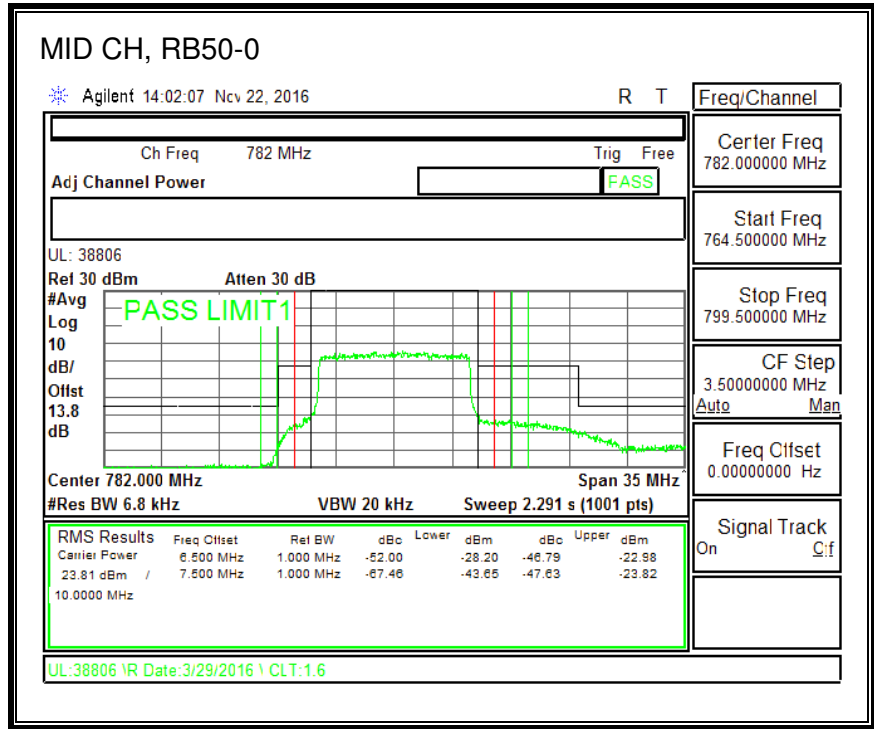

16QAM, (1.4 MHz BAND WIDTH)

QPSK, (3.0 MHz BAND WIDTH)

16QAM, (3.0 MHz BAND WIDTH)

QPSK, (5.0 MHz BAND WIDTH)

16QAM, (5.0 MHz BAND WIDTH)

QPSK, (10.0 MHz BAND WIDTH)

16QAM, (10.0 MHz BAND WIDTH)

8.2.6. LTE BAND 13 ADJACENT CHANNEL POWER

QPSK, (5.0 MHz BAND WIDTH)

16QAM, (5.0 MHz BAND WIDTH)

QPSK, (10.0 MHz BAND WIDTH)

16QAM, (10.0 MHz BAND WIDTH)

8.2.7. LTE BAND 17 BANDEDGE

QPSK, (5.0 MHz BAND WIDTH)

16QAM, (5.0 MHz BAND WIDTH)

QPSK, (10.0 MHz BAND WIDTH)

16QAM, (10.0 MHz BAND WIDTH)