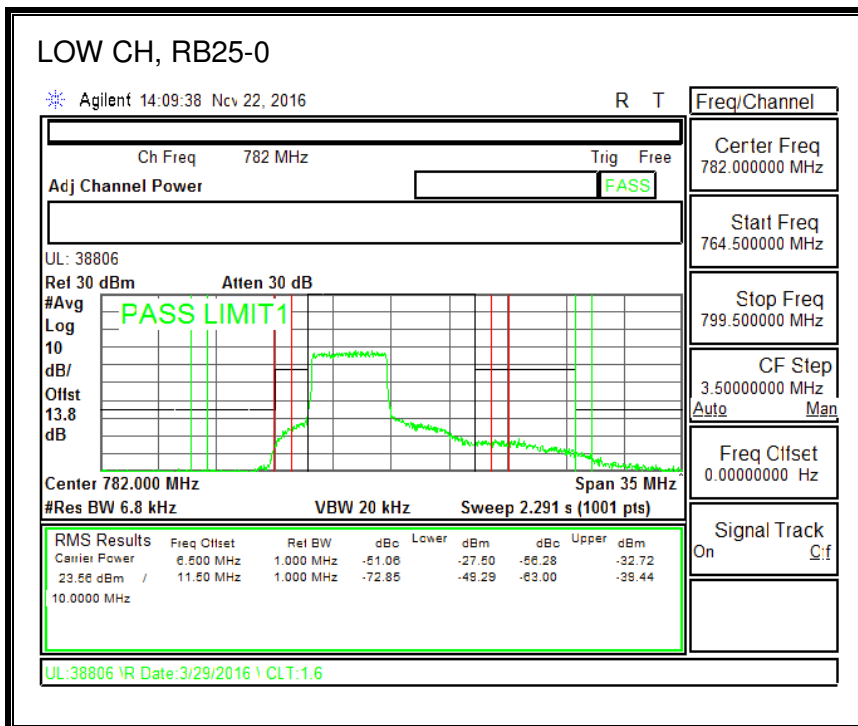

16QAM, (1.4 MHz BAND WIDTH)

QPSK, (3.0 MHz BAND WIDTH)

16QAM, (3.0 MHz BAND WIDTH)

QPSK, (5.0 MHz BAND WIDTH)

16QAM, (5.0 MHz BAND WIDTH)

QPSK, (10.0 MHz BAND WIDTH)

16QAM, (10.0 MHz BAND WIDTH)

8.2.6. LTE BAND 13 ADJACENT CHANNEL POWER

QPSK, (5.0 MHz BAND WIDTH)

16QAM, (5.0 MHz BAND WIDTH)

QPSK, (10.0 MHz BAND WIDTH)

16QAM, (10.0 MHz BAND WIDTH)

8.2.7. LTE BAND 17 BANDEDGE

QPSK, (5.0 MHz BAND WIDTH)

16QAM, (5.0 MHz BAND WIDTH)

QPSK, (10.0 MHz BAND WIDTH)

16QAM, (10.0 MHz BAND WIDTH)