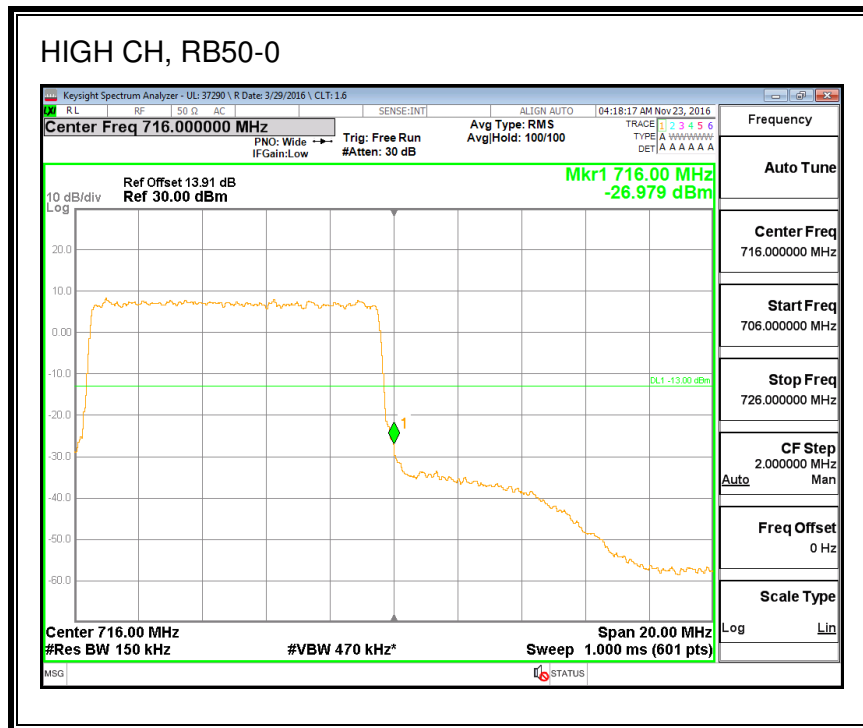

16QAM, (1.4 MHz BAND WIDTH)

QPSK, (3.0 MHz BAND WIDTH)

16QAM, (3.0 MHz BAND WIDTH)

QPSK, (5.0 MHz BAND WIDTH)

16QAM, (5.0 MHz BAND WIDTH)

QPSK, (10.0 MHz BAND WIDTH)

16QAM, (10.0 MHz BAND WIDTH)

8.2.6. LTE BAND 13 ADJACENT CHANNEL POWER

QPSK, (5.0 MHz BAND WIDTH)

16QAM, (5.0 MHz BAND WIDTH)

QPSK, (10.0 MHz BAND WIDTH)

16QAM, (10.0 MHz BAND WIDTH)

8.2.7. LTE BAND 17 BANDEDGE

QPSK, (5.0 MHz BAND WIDTH)

16QAM, (5.0 MHz BAND WIDTH)

QPSK, (10.0 MHz BAND WIDTH)

16QAM, (10.0 MHz BAND WIDTH)