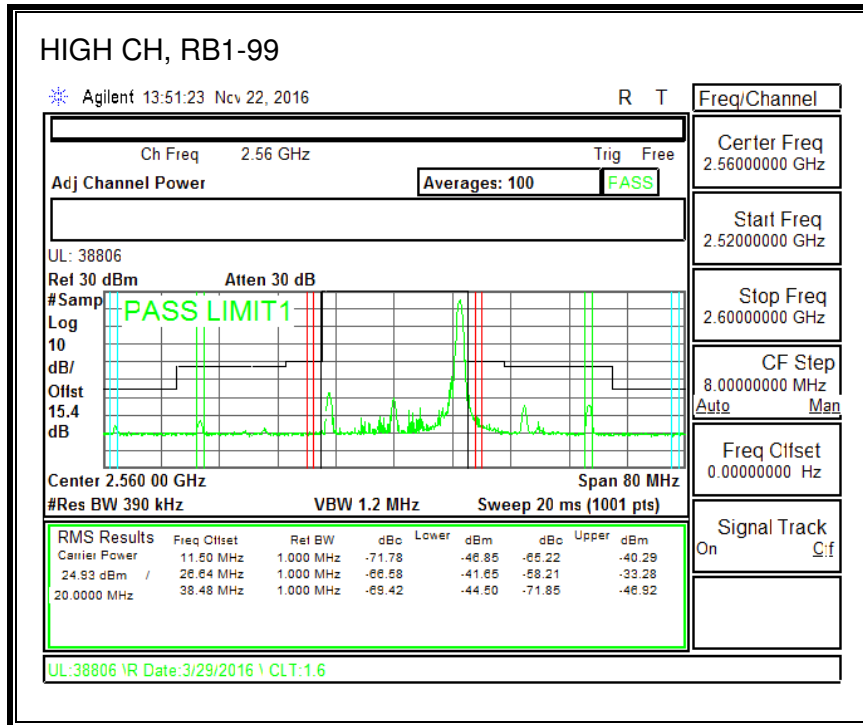

QPSK, (10.0 MHz BAND WIDTH)

16QAM, (10.0 MHz BAND WIDTH)

QPSK, (15.0 MHz BAND WIDTH)

16QAM, (15.0 MHz BAND WIDTH)

QPSK, (20.0 MHz BAND WIDTH)

16QAM, (20.0 MHz BAND WIDTH)

8.2.5. LTE BAND 12 BANDEDGE

QPSK, (1.4 MHz BAND WIDTH)

16QAM, (1.4 MHz BAND WIDTH)

QPSK, (3.0 MHz BAND WIDTH)

16QAM, (3.0 MHz BAND WIDTH)

QPSK, (5.0 MHz BAND WIDTH)

16QAM, (5.0 MHz BAND WIDTH)

QPSK, (10.0 MHz BAND WIDTH)

16QAM, (10.0 MHz BAND WIDTH)

8.2.6. LTE BAND 13 ADJACENT CHANNEL POWER