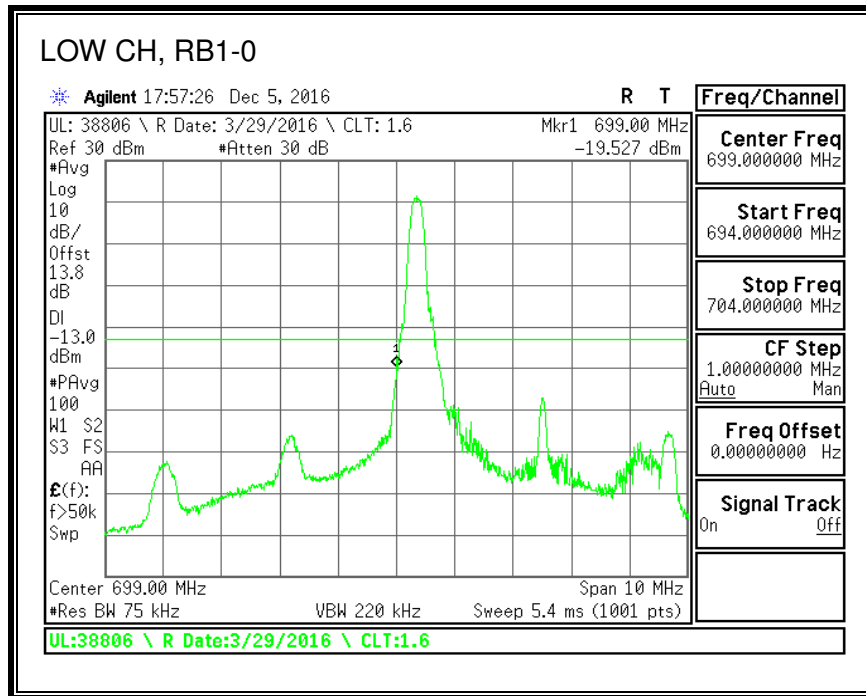

QPSK, (10.0 MHz BAND WIDTH)

16QAM, (10.0 MHz BAND WIDTH)

QPSK, (15.0 MHz BAND WIDTH)

16QAM, (15.0 MHz BAND WIDTH)

QPSK, (20.0 MHz BAND WIDTH)

16QAM, (20.0 MHz BAND WIDTH)

8.2.5. LTE BAND 12 BANDEDGE

QPSK, (1.4 MHz BAND WIDTH)

16QAM, (1.4 MHz BAND WIDTH)

QPSK, (3.0 MHz BAND WIDTH)

16QAM, (3.0 MHz BAND WIDTH)

QPSK, (5.0 MHz BAND WIDTH)

16QAM, (5.0 MHz BAND WIDTH)

QPSK, (10.0 MHz BAND WIDTH)

16QAM, (10.0 MHz BAND WIDTH)

8.2.6. LTE BAND 13 ADJACENT CHANNEL POWER

QPSK, (5.0 MHz BAND WIDTH)

16QAM, (5.0 MHz BAND WIDTH)

QPSK, (10.0 MHz BAND WIDTH)

16QAM, (10.0 MHz BAND WIDTH)

8.2.7. LTE BAND 17 BANDEDGE

QPSK, (5.0 MHz BAND WIDTH)

16QAM, (5.0 MHz BAND WIDTH)

QPSK, (10.0 MHz BAND WIDTH)