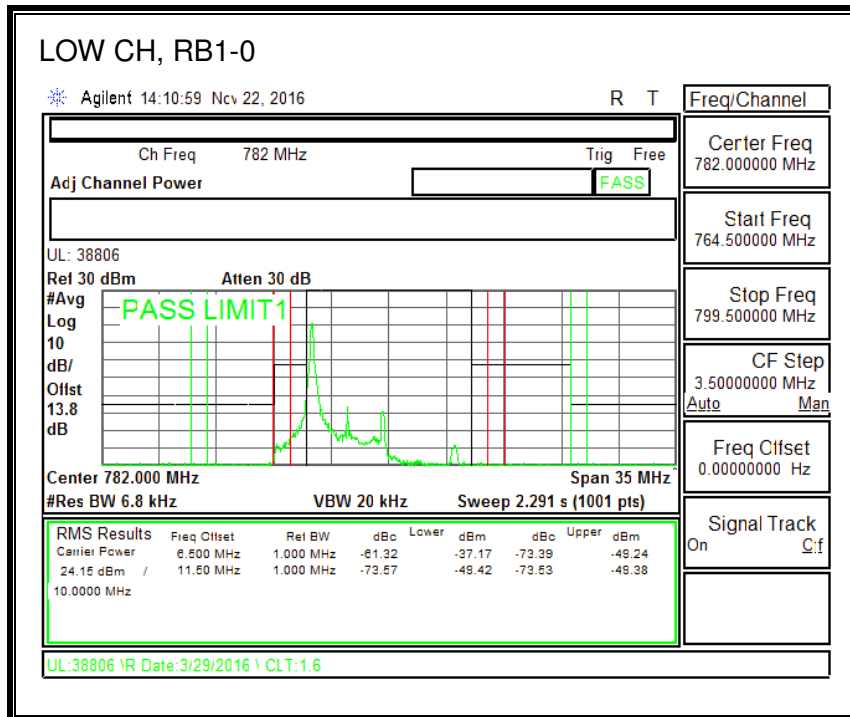

16QAM, (1.4 MHz BAND WIDTH)

QPSK, (3.0 MHz BAND WIDTH)

16QAM, (3.0 MHz BAND WIDTH)

QPSK, (5.0 MHz BAND WIDTH)

16QAM, (5.0 MHz BAND WIDTH)

QPSK, (10.0 MHz BAND WIDTH)

16QAM, (10.0 MHz BAND WIDTH)

8.2.6. LTE BAND 13 ADJACENT CHANNEL POWER

QPSK, (5.0 MHz BAND WIDTH)

16QAM, (5.0 MHz BAND WIDTH)

QPSK, (10.0 MHz BAND WIDTH)

16QAM, (10.0 MHz BAND WIDTH)

8.2.7. LTE BAND 17 BANDEDGE

QPSK, (5.0 MHz BAND WIDTH)

16QAM, (5.0 MHz BAND WIDTH)

QPSK, (10.0 MHz BAND WIDTH)