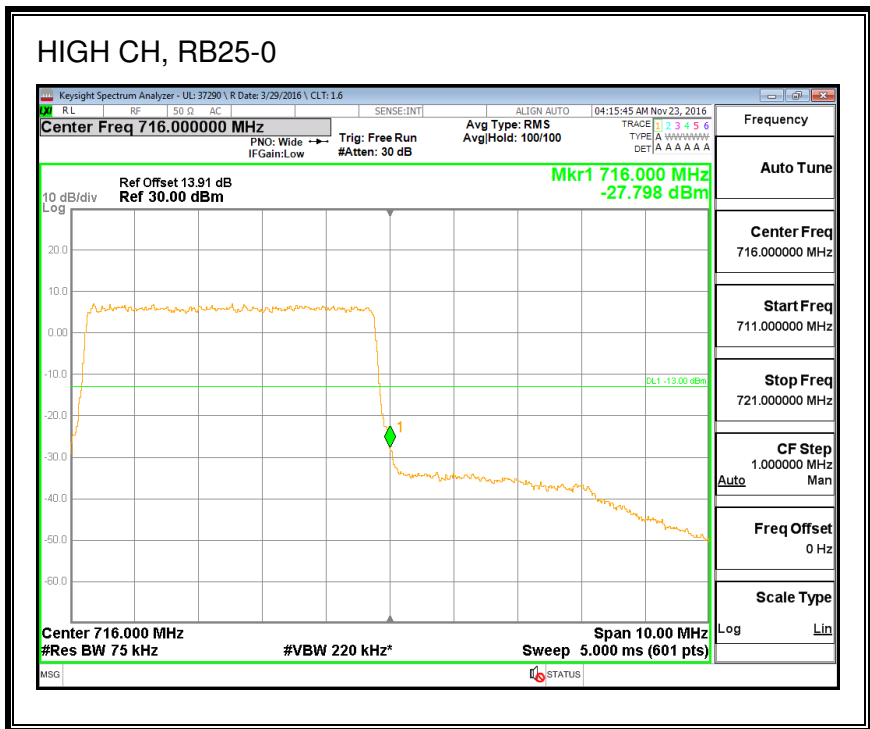

16QAM, (1.4 MHz BAND WIDTH)

QPSK, (3.0 MHz BAND WIDTH)

16QAM, (3.0 MHz BAND WIDTH)

QPSK, (5.0 MHz BAND WIDTH)

16QAM, (5.0 MHz BAND WIDTH)

QPSK, (10.0 MHz BAND WIDTH)

16QAM, (10.0 MHz BAND WIDTH)

8.2.6. LTE BAND 13 ADJACENT CHANNEL POWER

QPSK, (5.0 MHz BAND WIDTH)

16QAM, (5.0 MHz BAND WIDTH)

QPSK, (10.0 MHz BAND WIDTH)

16QAM, (10.0 MHz BAND WIDTH)

8.2.7. LTE BAND 17 BANDEDGE

QPSK, (5.0 MHz BAND WIDTH)

16QAM, (5.0 MHz BAND WIDTH)

QPSK, (10.0 MHz BAND WIDTH)

16QAM, (10.0 MHz BAND WIDTH)