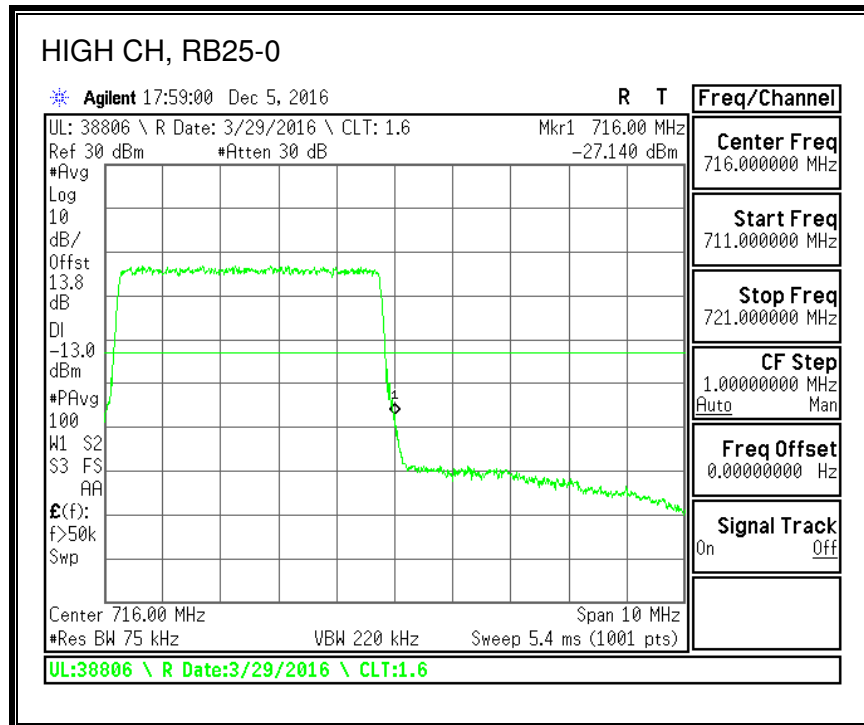

16QAM, (1.4 MHz BAND WIDTH)

QPSK, (3.0 MHz BAND WIDTH)

16QAM, (3.0 MHz BAND WIDTH)

QPSK, (5.0 MHz BAND WIDTH)

16QAM, (5.0 MHz BAND WIDTH)

QPSK, (10.0 MHz BAND WIDTH)

16QAM, (10.0 MHz BAND WIDTH)

8.2.6. LTE BAND 13 ADJACENT CHANNEL POWER

QPSK, (5.0 MHz BAND WIDTH)

16QAM, (5.0 MHz BAND WIDTH)

QPSK, (10.0 MHz BAND WIDTH)

16QAM, (10.0 MHz BAND WIDTH)

8.2.7. LTE BAND 17 BANDEDGE

QPSK, (5.0 MHz BAND WIDTH)

16QAM, (5.0 MHz BAND WIDTH)

QPSK, (10.0 MHz BAND WIDTH)

16QAM, (10.0 MHz BAND WIDTH)