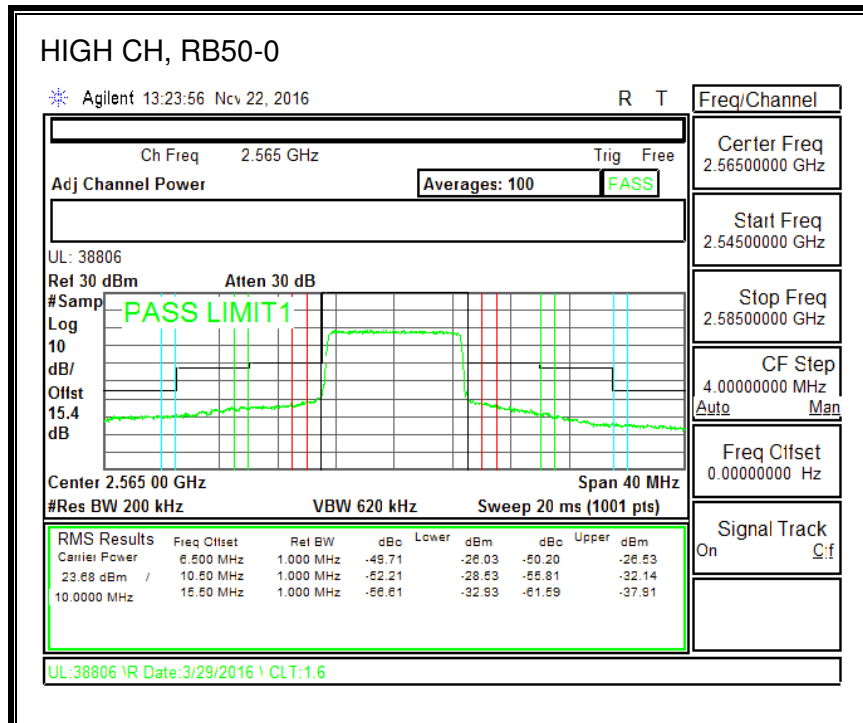

QPSK, (10.0 MHz BAND WIDTH)

16QAM, (10.0 MHz BAND WIDTH)

QPSK, (15.0 MHz BAND WIDTH)

16QAM, (15.0 MHz BAND WIDTH)

QPSK, (20.0 MHz BAND WIDTH)

16QAM, (20.0 MHz BAND WIDTH)

8.2.5. LTE BAND 12 BANDEDGE

QPSK, (1.4 MHz BAND WIDTH)

16QAM, (1.4 MHz BAND WIDTH)

QPSK, (3.0 MHz BAND WIDTH)

16QAM, (3.0 MHz BAND WIDTH)

QPSK, (5.0 MHz BAND WIDTH)

16QAM, (5.0 MHz BAND WIDTH)

QPSK, (10.0 MHz BAND WIDTH)

16QAM, (10.0 MHz BAND WIDTH)

8.2.6. LTE BAND 13 ADJACENT CHANNEL POWER