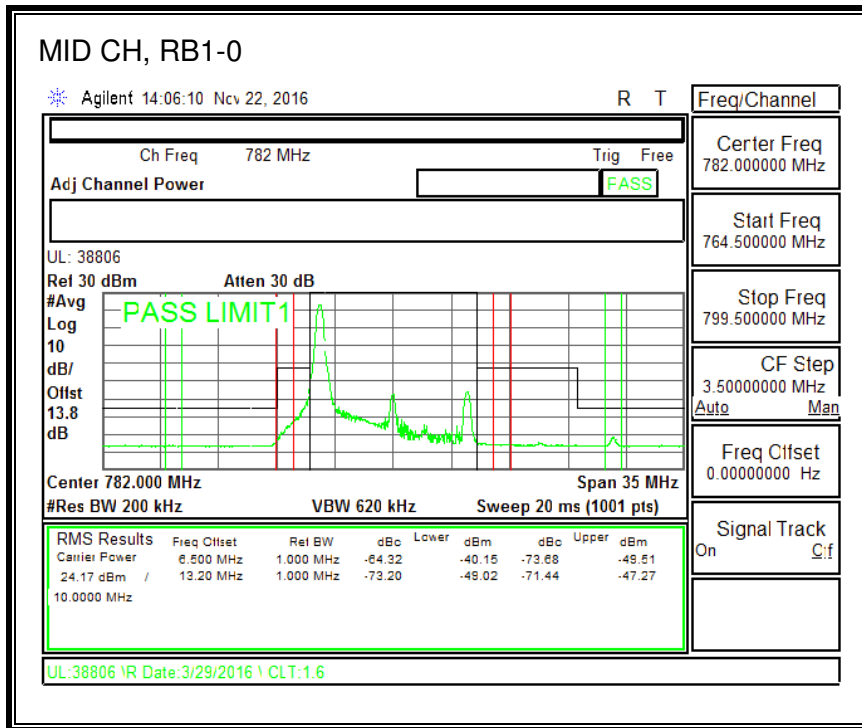

16QAM, (1.4 MHz BAND WIDTH)

QPSK, (3.0 MHz BAND WIDTH)

16QAM, (3.0 MHz BAND WIDTH)

QPSK, (5.0 MHz BAND WIDTH)

16QAM, (5.0 MHz BAND WIDTH)

QPSK, (10.0 MHz BAND WIDTH)

16QAM, (10.0 MHz BAND WIDTH)

8.2.6. LTE BAND 13 ADJACENT CHANNEL POWER

QPSK, (5.0 MHz BAND WIDTH)

16QAM, (5.0 MHz BAND WIDTH)

QPSK, (10.0 MHz BAND WIDTH)

16QAM, (10.0 MHz BAND WIDTH)

8.2.7. LTE BAND 17 BANDEDGE

QPSK, (5.0 MHz BAND WIDTH)

16QAM, (5.0 MHz BAND WIDTH)

QPSK, (10.0 MHz BAND WIDTH)

16QAM, (10.0 MHz BAND WIDTH)