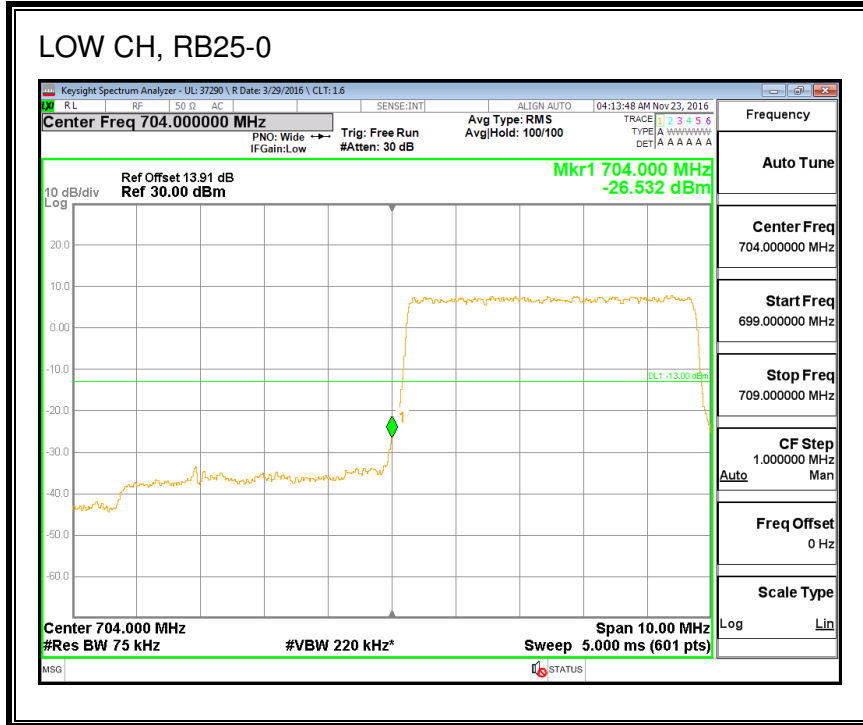

16QAM, (1.4 MHz BAND WIDTH)

QPSK, (3.0 MHz BAND WIDTH)

16QAM, (3.0 MHz BAND WIDTH)

QPSK, (5.0 MHz BAND WIDTH)

16QAM, (5.0 MHz BAND WIDTH)

QPSK, (10.0 MHz BAND WIDTH)

16QAM, (10.0 MHz BAND WIDTH)

8.2.6. LTE BAND 13 ADJACENT CHANNEL POWER

QPSK, (5.0 MHz BAND WIDTH)

16QAM, (5.0 MHz BAND WIDTH)

QPSK, (10.0 MHz BAND WIDTH)

16QAM, (10.0 MHz BAND WIDTH)

8.2.7. LTE BAND 17 BANDEDGE

QPSK, (5.0 MHz BAND WIDTH)

16QAM, (5.0 MHz BAND WIDTH)

QPSK, (10.0 MHz BAND WIDTH)

16QAM, (10.0 MHz BAND WIDTH)