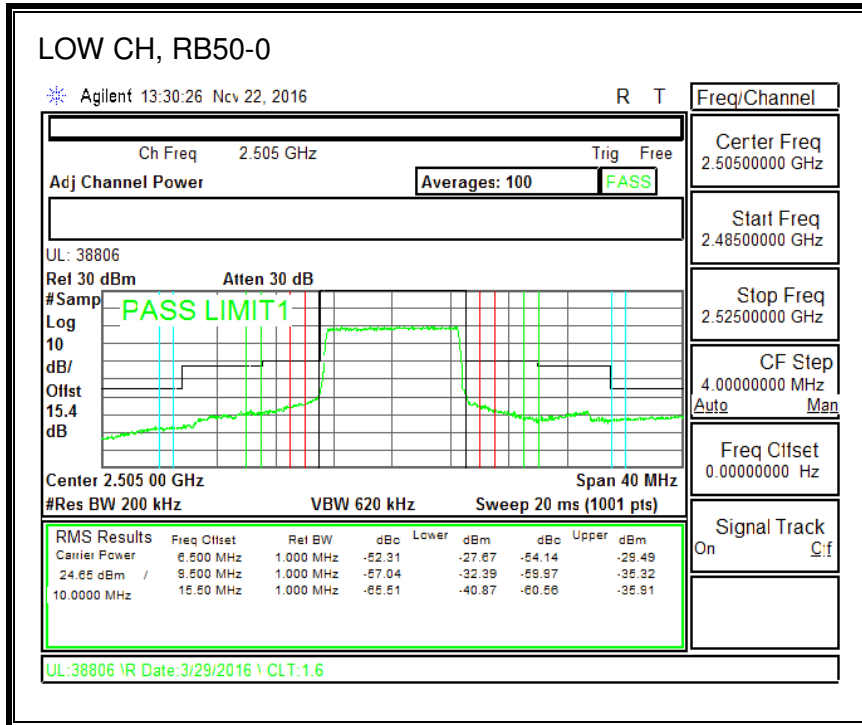

QPSK, (10.0 MHz BAND WIDTH)

16QAM, (10.0 MHz BAND WIDTH)

QPSK, (15.0 MHz BAND WIDTH)

16QAM, (15.0 MHz BAND WIDTH)

QPSK, (20.0 MHz BAND WIDTH)

16QAM, (20.0 MHz BAND WIDTH)

8.2.5. LTE BAND 12 BANDEDGE

QPSK, (1.4 MHz BAND WIDTH)

16QAM, (1.4 MHz BAND WIDTH)

QPSK, (3.0 MHz BAND WIDTH)

16QAM, (3.0 MHz BAND WIDTH)

QPSK, (5.0 MHz BAND WIDTH)

16QAM, (5.0 MHz BAND WIDTH)

QPSK, (10.0 MHz BAND WIDTH)

16QAM, (10.0 MHz BAND WIDTH)

8.2.6. LTE BAND 13 ADJACENT CHANNEL POWER