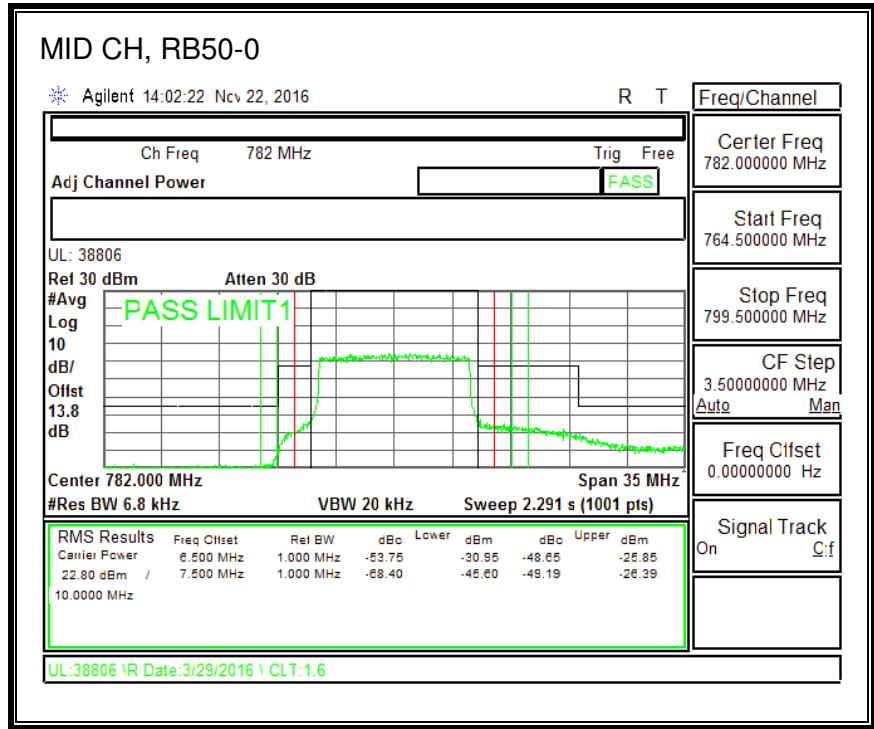

16QAM, (1.4 MHz BAND WIDTH)

QPSK, (3.0 MHz BAND WIDTH)

16QAM, (3.0 MHz BAND WIDTH)

QPSK, (5.0 MHz BAND WIDTH)

16QAM, (5.0 MHz BAND WIDTH)

QPSK, (10.0 MHz BAND WIDTH)

16QAM, (10.0 MHz BAND WIDTH)

8.2.6. LTE BAND 13 ADJACENT CHANNEL POWER

QPSK, (5.0 MHz BAND WIDTH)

16QAM, (5.0 MHz BAND WIDTH)

QPSK, (10.0 MHz BAND WIDTH)

16QAM, (10.0 MHz BAND WIDTH)

8.2.7. LTE BAND 17 BANDEDGE

QPSK, (5.0 MHz BAND WIDTH)

16QAM, (5.0 MHz BAND WIDTH)

QPSK, (10.0 MHz BAND WIDTH)

16QAM, (10.0 MHz BAND WIDTH)