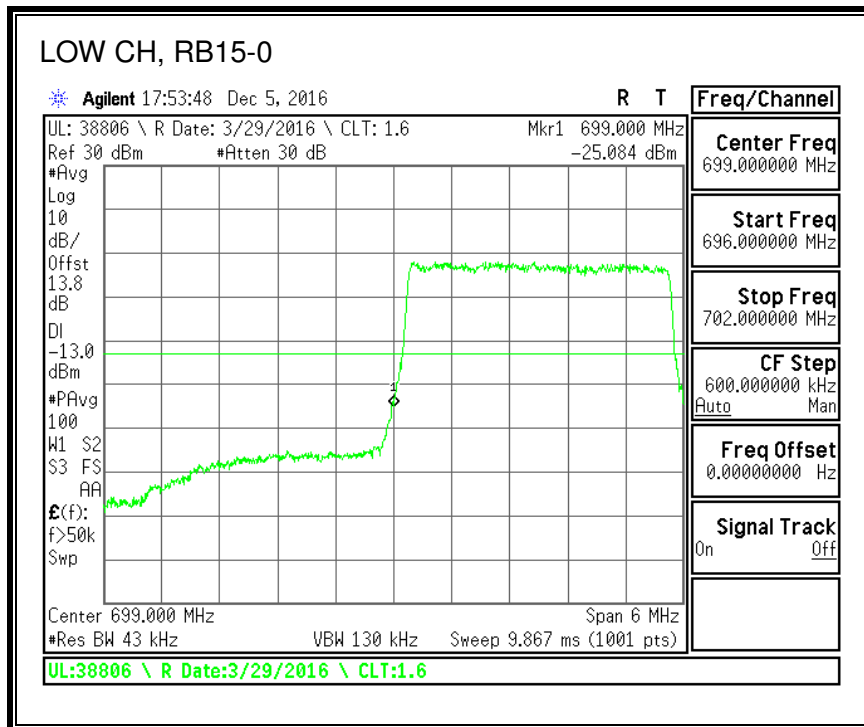

QPSK, (10.0 MHz BAND WIDTH)

16QAM, (10.0 MHz BAND WIDTH)

QPSK, (15.0 MHz BAND WIDTH)

16QAM, (15.0 MHz BAND WIDTH)

QPSK, (20.0 MHz BAND WIDTH)

16QAM, (20.0 MHz BAND WIDTH)

8.2.5. LTE BAND 12 BANDEDGE

QPSK, (1.4 MHz BAND WIDTH)

16QAM, (1.4 MHz BAND WIDTH)

QPSK, (3.0 MHz BAND WIDTH)

16QAM, (3.0 MHz BAND WIDTH)

QPSK, (5.0 MHz BAND WIDTH)

16QAM, (5.0 MHz BAND WIDTH)

QPSK, (10.0 MHz BAND WIDTH)

16QAM, (10.0 MHz BAND WIDTH)

8.2.6. LTE BAND 13 ADJACENT CHANNEL POWER

QPSK, (5.0 MHz BAND WIDTH)

16QAM, (5.0 MHz BAND WIDTH)

QPSK, (10.0 MHz BAND WIDTH)

16QAM, (10.0 MHz BAND WIDTH)

8.2.7. LTE BAND 17 BANDEDGE

QPSK, (5.0 MHz BAND WIDTH)

16QAM, (5.0 MHz BAND WIDTH)

QPSK, (10.0 MHz BAND WIDTH)

16QAM, (10.0 MHz BAND WIDTH)