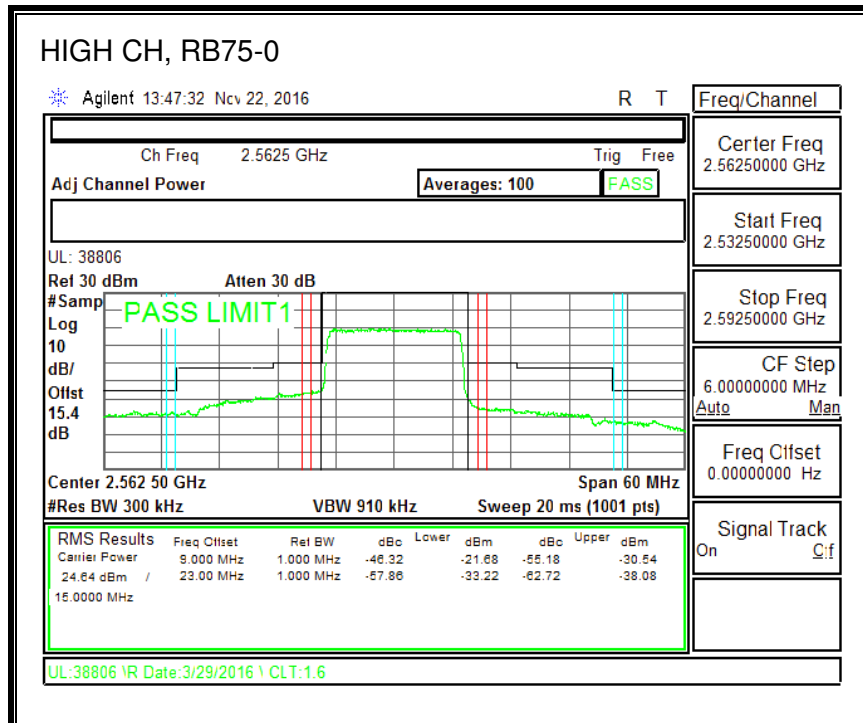

QPSK, (10.0 MHz BAND WIDTH)

16QAM, (10.0 MHz BAND WIDTH)

QPSK, (15.0 MHz BAND WIDTH)

16QAM, (15.0 MHz BAND WIDTH)

QPSK, (20.0 MHz BAND WIDTH)

16QAM, (20.0 MHz BAND WIDTH)

8.2.5. LTE BAND 12 BANDEDGE

QPSK, (1.4 MHz BAND WIDTH)

16QAM, (1.4 MHz BAND WIDTH)

QPSK, (3.0 MHz BAND WIDTH)

16QAM, (3.0 MHz BAND WIDTH)

QPSK, (5.0 MHz BAND WIDTH)

16QAM, (5.0 MHz BAND WIDTH)

QPSK, (10.0 MHz BAND WIDTH)

16QAM, (10.0 MHz BAND WIDTH)

8.2.6. LTE BAND 13 ADJACENT CHANNEL POWER