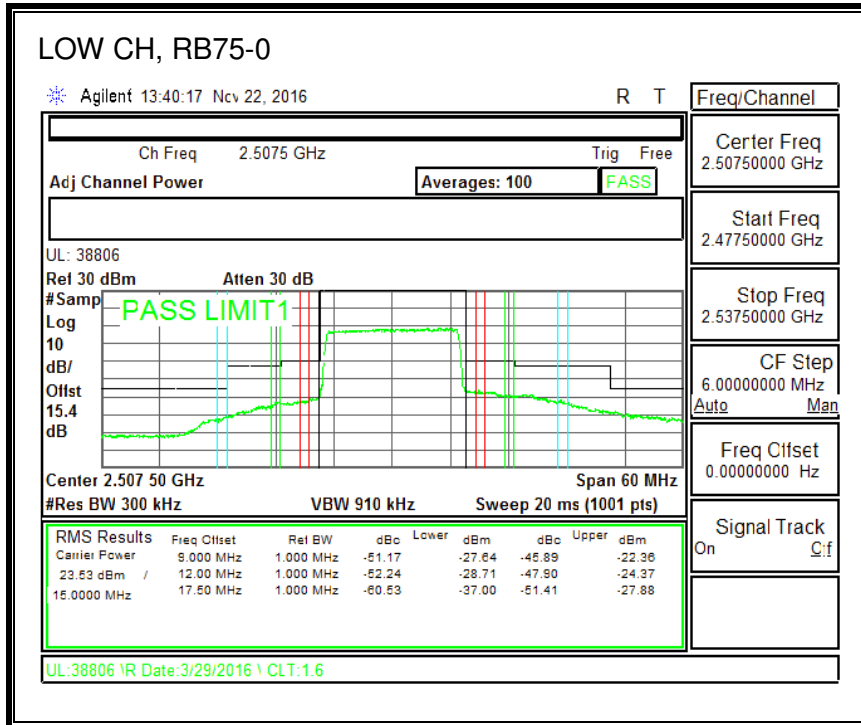

QPSK, (10.0 MHz BAND WIDTH)

16QAM, (10.0 MHz BAND WIDTH)

QPSK, (15.0 MHz BAND WIDTH)

16QAM, (15.0 MHz BAND WIDTH)

QPSK, (20.0 MHz BAND WIDTH)

16QAM, (20.0 MHz BAND WIDTH)

8.2.5. LTE BAND 12 BANDEDGE

QPSK, (1.4 MHz BAND WIDTH)

16QAM, (1.4 MHz BAND WIDTH)

QPSK, (3.0 MHz BAND WIDTH)

16QAM, (3.0 MHz BAND WIDTH)

QPSK, (5.0 MHz BAND WIDTH)

16QAM, (5.0 MHz BAND WIDTH)

QPSK, (10.0 MHz BAND WIDTH)

16QAM, (10.0 MHz BAND WIDTH)

8.2.6. LTE BAND 13 ADJACENT CHANNEL POWER

QPSK, (5.0 MHz BAND WIDTH)

16QAM, (5.0 MHz BAND WIDTH)

QPSK, (10.0 MHz BAND WIDTH)

16QAM, (10.0 MHz BAND WIDTH)

8.2.7. LTE BAND 17 BANDEDGE

QPSK, (5.0 MHz BAND WIDTH)

16QAM, (5.0 MHz BAND WIDTH)

QPSK, (10.0 MHz BAND WIDTH)