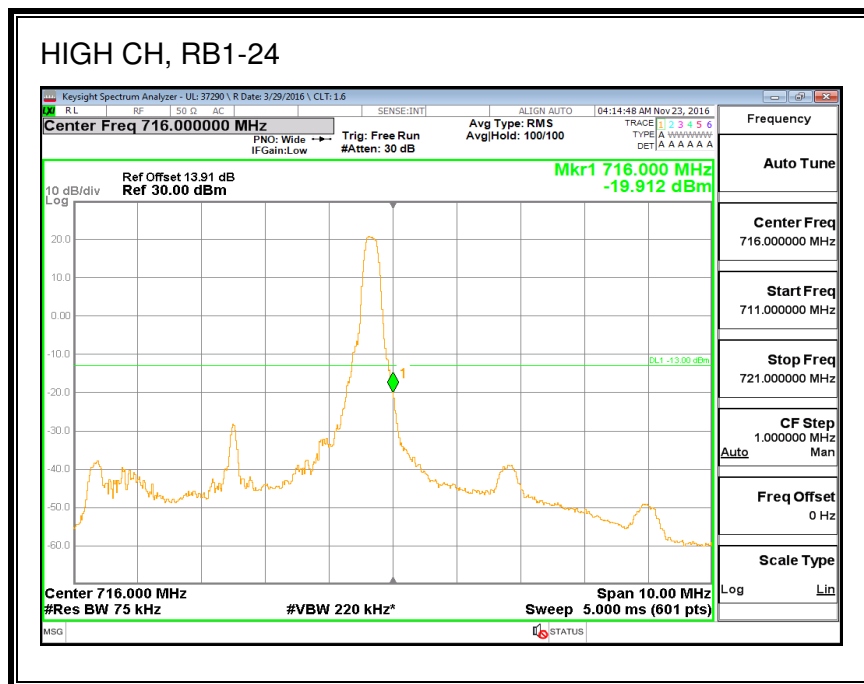

16QAM, (1.4 MHz BAND WIDTH)

QPSK, (3.0 MHz BAND WIDTH)

16QAM, (3.0 MHz BAND WIDTH)

QPSK, (5.0 MHz BAND WIDTH)

16QAM, (5.0 MHz BAND WIDTH)

QPSK, (10.0 MHz BAND WIDTH)

16QAM, (10.0 MHz BAND WIDTH)

8.2.6. LTE BAND 13 ADJACENT CHANNEL POWER

QPSK, (5.0 MHz BAND WIDTH)

16QAM, (5.0 MHz BAND WIDTH)

QPSK, (10.0 MHz BAND WIDTH)

16QAM, (10.0 MHz BAND WIDTH)

8.2.7. LTE BAND 17 BANDEDGE

QPSK, (5.0 MHz BAND WIDTH)

16QAM, (5.0 MHz BAND WIDTH)

QPSK, (10.0 MHz BAND WIDTH)

16QAM, (10.0 MHz BAND WIDTH)