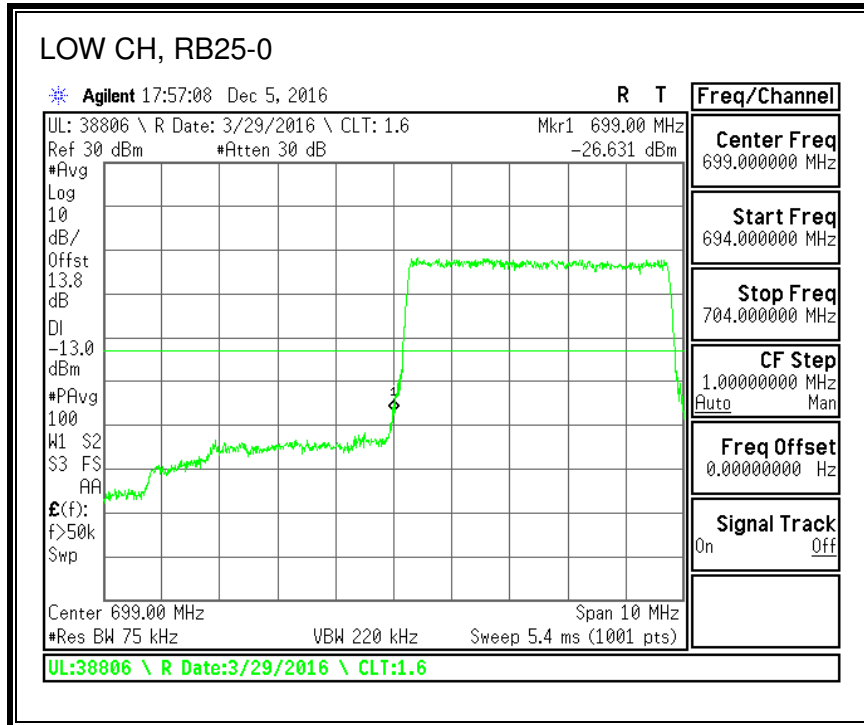

QPSK, (10.0 MHz BAND WIDTH)

16QAM, (10.0 MHz BAND WIDTH)

QPSK, (15.0 MHz BAND WIDTH)

16QAM, (15.0 MHz BAND WIDTH)

QPSK, (20.0 MHz BAND WIDTH)

16QAM, (20.0 MHz BAND WIDTH)

8.2.5. LTE BAND 12 BANDEDGE

QPSK, (1.4 MHz BAND WIDTH)

16QAM, (1.4 MHz BAND WIDTH)

QPSK, (3.0 MHz BAND WIDTH)

16QAM, (3.0 MHz BAND WIDTH)

QPSK, (5.0 MHz BAND WIDTH)

16QAM, (5.0 MHz BAND WIDTH)

QPSK, (10.0 MHz BAND WIDTH)

16QAM, (10.0 MHz BAND WIDTH)

8.2.6. LTE BAND 13 ADJACENT CHANNEL POWER

QPSK, (5.0 MHz BAND WIDTH)

16QAM, (5.0 MHz BAND WIDTH)

QPSK, (10.0 MHz BAND WIDTH)

16QAM, (10.0 MHz BAND WIDTH)

8.2.7. LTE BAND 17 BANDEDGE

QPSK, (5.0 MHz BAND WIDTH)

16QAM, (5.0 MHz BAND WIDTH)

QPSK, (10.0 MHz BAND WIDTH)

16QAM, (10.0 MHz BAND WIDTH)