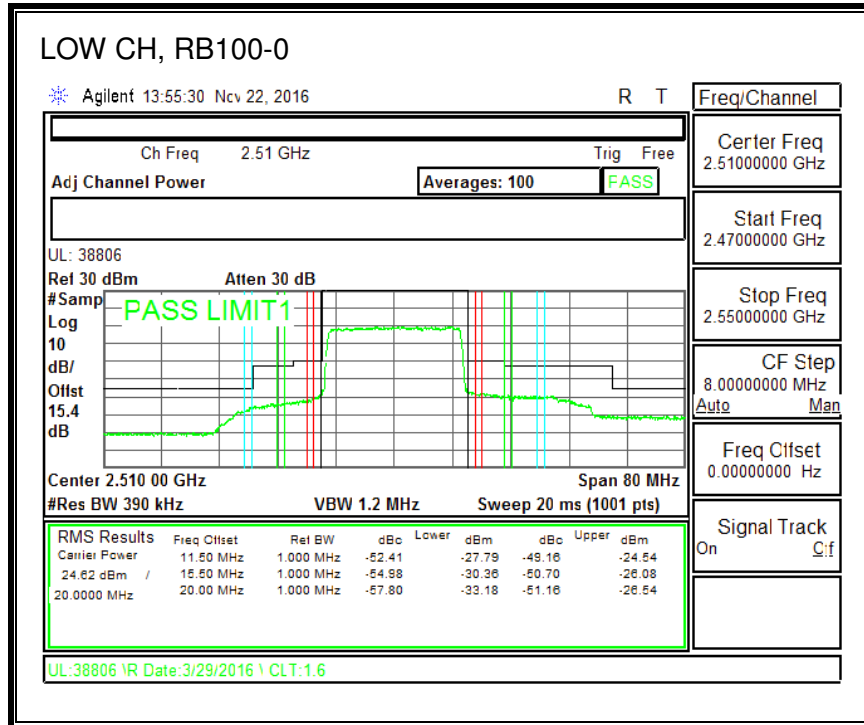

QPSK, (10.0 MHz BAND WIDTH)

16QAM, (10.0 MHz BAND WIDTH)

QPSK, (15.0 MHz BAND WIDTH)

16QAM, (15.0 MHz BAND WIDTH)

QPSK, (20.0 MHz BAND WIDTH)

16QAM, (20.0 MHz BAND WIDTH)

8.2.5. LTE BAND 12 BANDEDGE

QPSK, (1.4 MHz BAND WIDTH)

16QAM, (1.4 MHz BAND WIDTH)

QPSK, (3.0 MHz BAND WIDTH)

16QAM, (3.0 MHz BAND WIDTH)

QPSK, (5.0 MHz BAND WIDTH)

16QAM, (5.0 MHz BAND WIDTH)

QPSK, (10.0 MHz BAND WIDTH)

16QAM, (10.0 MHz BAND WIDTH)

8.2.6. LTE BAND 13 ADJACENT CHANNEL POWER