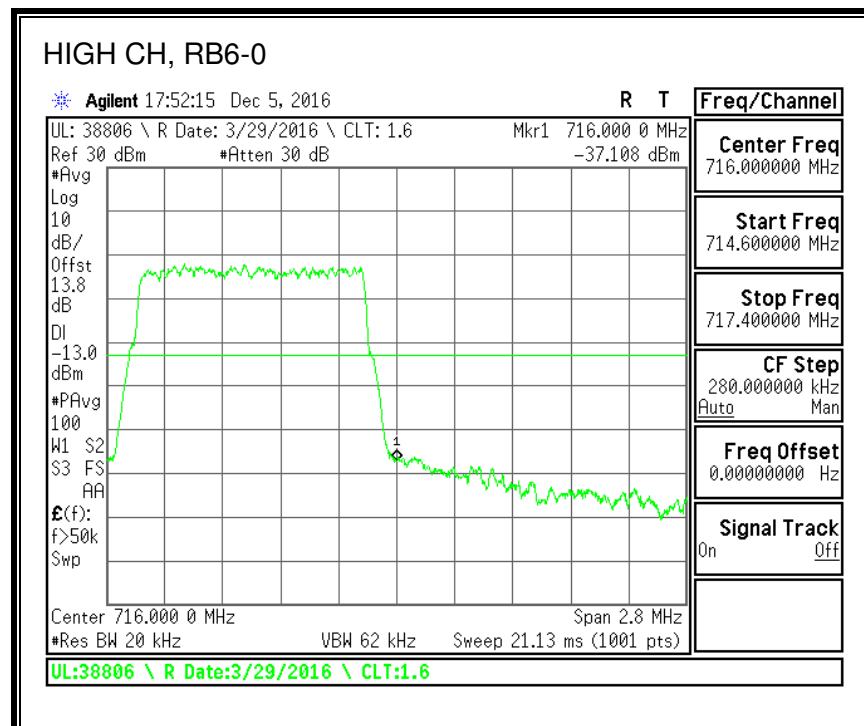

QPSK, (10.0 MHz BAND WIDTH)

16QAM, (10.0 MHz BAND WIDTH)

QPSK, (15.0 MHz BAND WIDTH)

16QAM, (15.0 MHz BAND WIDTH)

QPSK, (20.0 MHz BAND WIDTH)

16QAM, (20.0 MHz BAND WIDTH)

8.2.5. LTE BAND 12 BANDEDGE

QPSK, (1.4 MHz BAND WIDTH)

16QAM, (1.4 MHz BAND WIDTH)

QPSK, (3.0 MHz BAND WIDTH)

16QAM, (3.0 MHz BAND WIDTH)

QPSK, (5.0 MHz BAND WIDTH)

16QAM, (5.0 MHz BAND WIDTH)

QPSK, (10.0 MHz BAND WIDTH)

16QAM, (10.0 MHz BAND WIDTH)

8.2.6. LTE BAND 13 ADJACENT CHANNEL POWER

QPSK, (5.0 MHz BAND WIDTH)

16QAM, (5.0 MHz BAND WIDTH)

QPSK, (10.0 MHz BAND WIDTH)

16QAM, (10.0 MHz BAND WIDTH)

8.2.7. LTE BAND 17 BANDEDGE

QPSK, (5.0 MHz BAND WIDTH)

16QAM, (5.0 MHz BAND WIDTH)

QPSK, (10.0 MHz BAND WIDTH)

16QAM, (10.0 MHz BAND WIDTH)