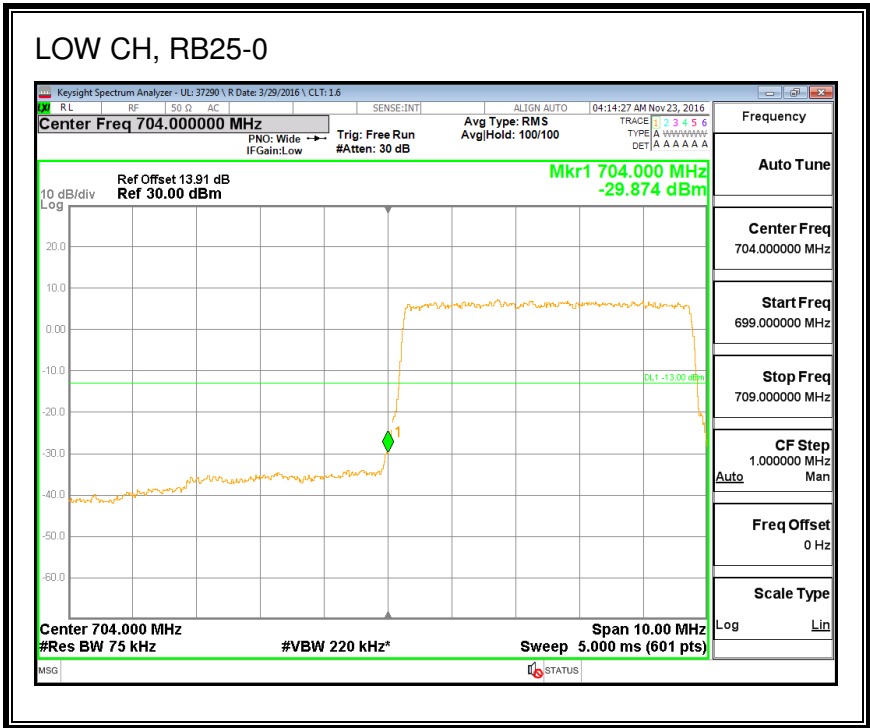

16QAM, (1.4 MHz BAND WIDTH)

QPSK, (3.0 MHz BAND WIDTH)

16QAM, (3.0 MHz BAND WIDTH)

QPSK, (5.0 MHz BAND WIDTH)

16QAM, (5.0 MHz BAND WIDTH)

QPSK, (10.0 MHz BAND WIDTH)

16QAM, (10.0 MHz BAND WIDTH)

8.2.6. LTE BAND 13 ADJACENT CHANNEL POWER

QPSK, (5.0 MHz BAND WIDTH)

16QAM, (5.0 MHz BAND WIDTH)

QPSK, (10.0 MHz BAND WIDTH)

16QAM, (10.0 MHz BAND WIDTH)

8.2.7. LTE BAND 17 BANDEDGE

QPSK, (5.0 MHz BAND WIDTH)

16QAM, (5.0 MHz BAND WIDTH)

QPSK, (10.0 MHz BAND WIDTH)

16QAM, (10.0 MHz BAND WIDTH)