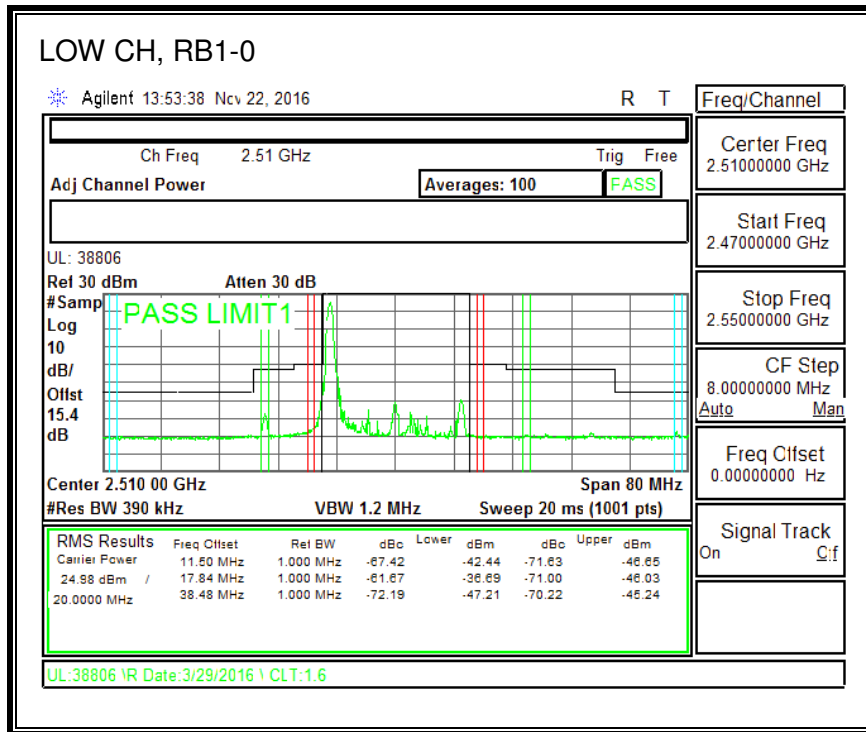

QPSK, (10.0 MHz BAND WIDTH)

16QAM, (10.0 MHz BAND WIDTH)

QPSK, (15.0 MHz BAND WIDTH)

16QAM, (15.0 MHz BAND WIDTH)

QPSK, (20.0 MHz BAND WIDTH)

16QAM, (20.0 MHz BAND WIDTH)

8.2.5. LTE BAND 12 BANDEDGE

QPSK, (1.4 MHz BAND WIDTH)

16QAM, (1.4 MHz BAND WIDTH)

QPSK, (3.0 MHz BAND WIDTH)

16QAM, (3.0 MHz BAND WIDTH)

QPSK, (5.0 MHz BAND WIDTH)

16QAM, (5.0 MHz BAND WIDTH)

QPSK, (10.0 MHz BAND WIDTH)

16QAM, (10.0 MHz BAND WIDTH)

8.2.6. LTE BAND 13 ADJACENT CHANNEL POWER