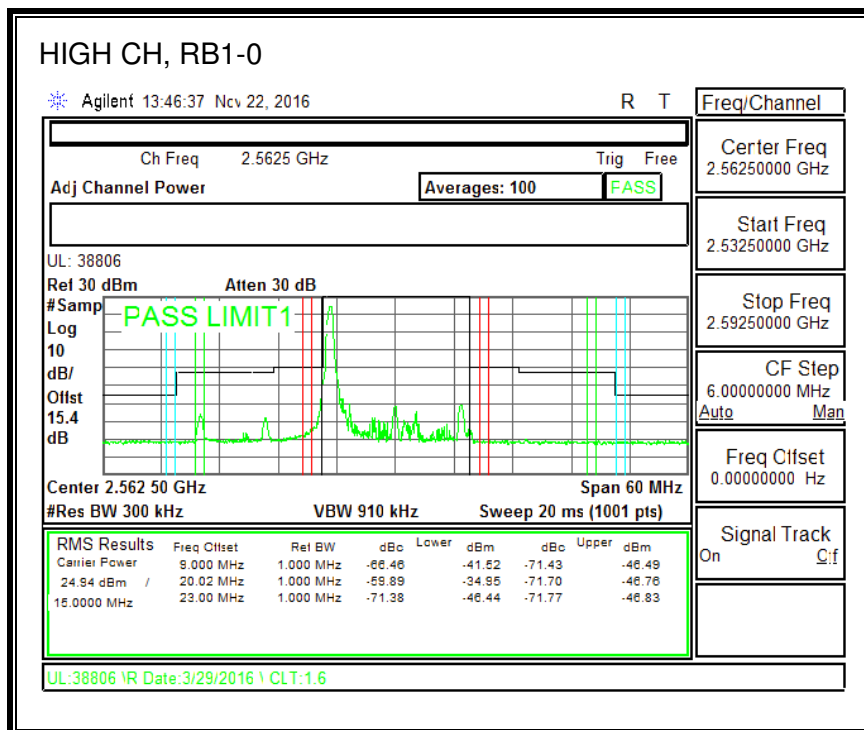

QPSK, (10.0 MHz BAND WIDTH)

16QAM, (10.0 MHz BAND WIDTH)

QPSK, (15.0 MHz BAND WIDTH)

16QAM, (15.0 MHz BAND WIDTH)

QPSK, (20.0 MHz BAND WIDTH)

16QAM, (20.0 MHz BAND WIDTH)

8.2.5. LTE BAND 12 BANDEDGE

QPSK, (1.4 MHz BAND WIDTH)

16QAM, (1.4 MHz BAND WIDTH)

QPSK, (3.0 MHz BAND WIDTH)

16QAM, (3.0 MHz BAND WIDTH)

QPSK, (5.0 MHz BAND WIDTH)

16QAM, (5.0 MHz BAND WIDTH)

QPSK, (10.0 MHz BAND WIDTH)

16QAM, (10.0 MHz BAND WIDTH)

8.2.6. LTE BAND 13 ADJACENT CHANNEL POWER