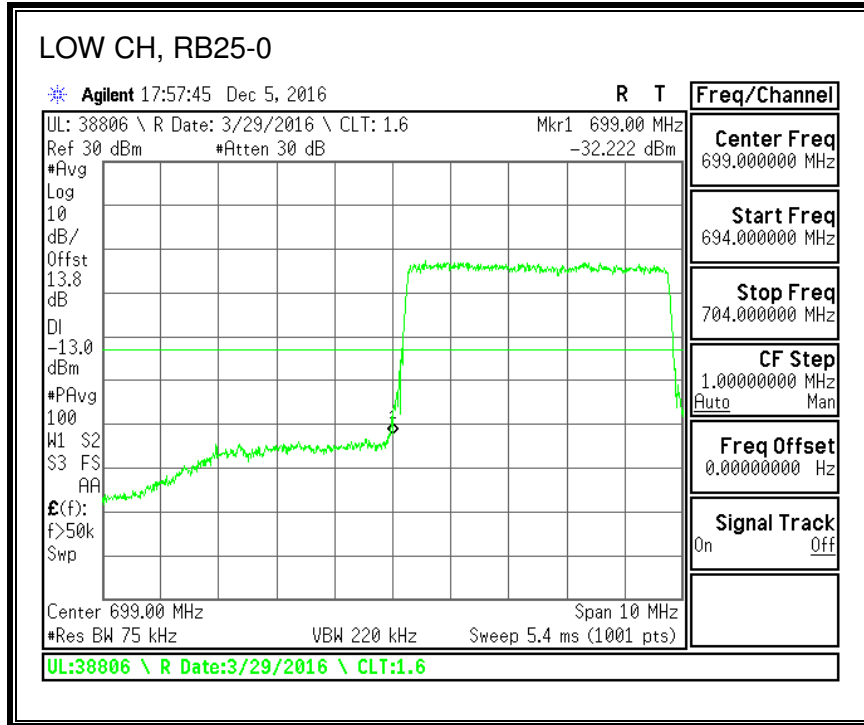

QPSK, (10.0 MHz BAND WIDTH)

16QAM, (10.0 MHz BAND WIDTH)

QPSK, (15.0 MHz BAND WIDTH)

16QAM, (15.0 MHz BAND WIDTH)

QPSK, (20.0 MHz BAND WIDTH)

16QAM, (20.0 MHz BAND WIDTH)

8.2.5. LTE BAND 12 BANDEDGE

QPSK, (1.4 MHz BAND WIDTH)

16QAM, (1.4 MHz BAND WIDTH)

QPSK, (3.0 MHz BAND WIDTH)

16QAM, (3.0 MHz BAND WIDTH)

QPSK, (5.0 MHz BAND WIDTH)

16QAM, (5.0 MHz BAND WIDTH)

QPSK, (10.0 MHz BAND WIDTH)

16QAM, (10.0 MHz BAND WIDTH)

8.2.6. LTE BAND 13 ADJACENT CHANNEL POWER

QPSK, (5.0 MHz BAND WIDTH)

16QAM, (5.0 MHz BAND WIDTH)

QPSK, (10.0 MHz BAND WIDTH)

16QAM, (10.0 MHz BAND WIDTH)

8.2.7. LTE BAND 17 BANDEDGE

QPSK, (5.0 MHz BAND WIDTH)

16QAM, (5.0 MHz BAND WIDTH)

QPSK, (10.0 MHz BAND WIDTH)

16QAM, (10.0 MHz BAND WIDTH)