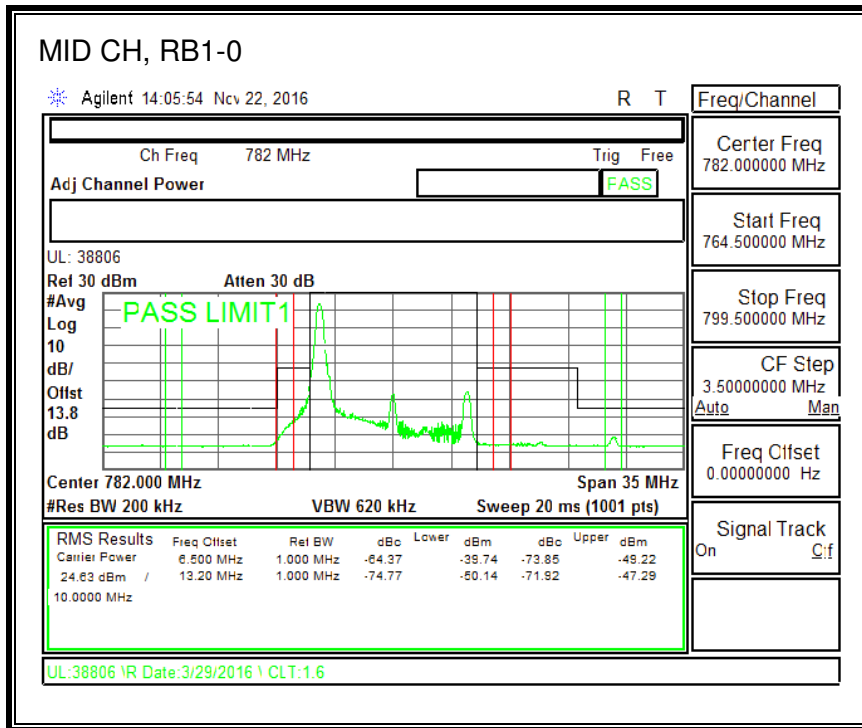

16QAM, (1.4 MHz BAND WIDTH)

QPSK, (3.0 MHz BAND WIDTH)

16QAM, (3.0 MHz BAND WIDTH)

QPSK, (5.0 MHz BAND WIDTH)

16QAM, (5.0 MHz BAND WIDTH)

QPSK, (10.0 MHz BAND WIDTH)

16QAM, (10.0 MHz BAND WIDTH)

8.2.6. LTE BAND 13 ADJACENT CHANNEL POWER

QPSK, (5.0 MHz BAND WIDTH)

16QAM, (5.0 MHz BAND WIDTH)

QPSK, (10.0 MHz BAND WIDTH)

16QAM, (10.0 MHz BAND WIDTH)

8.2.7. LTE BAND 17 BANDEDGE

QPSK, (5.0 MHz BAND WIDTH)

16QAM, (5.0 MHz BAND WIDTH)

QPSK, (10.0 MHz BAND WIDTH)

16QAM, (10.0 MHz BAND WIDTH)