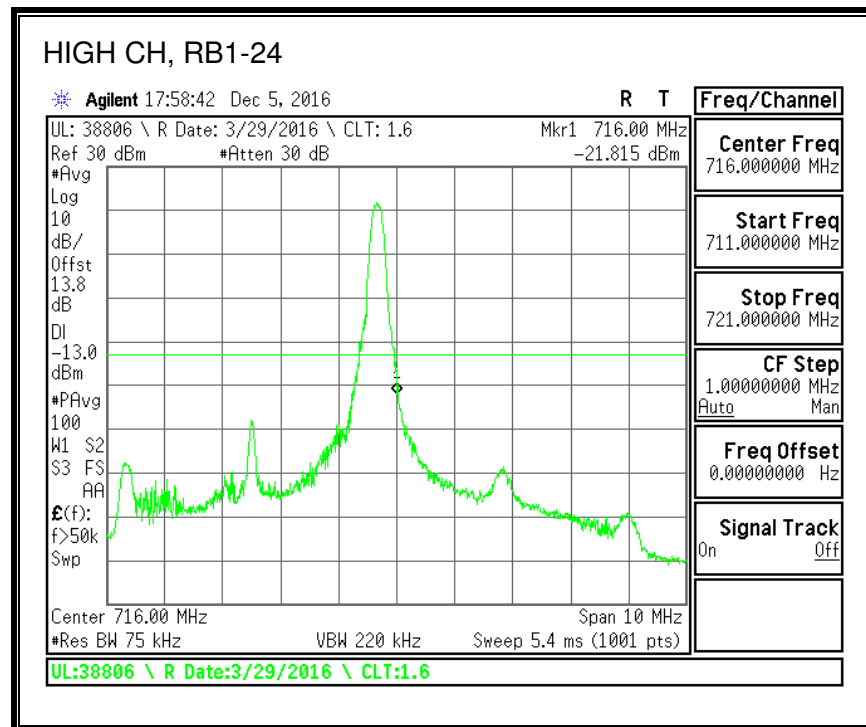

QPSK, (10.0 MHz BAND WIDTH)

16QAM, (10.0 MHz BAND WIDTH)

QPSK, (15.0 MHz BAND WIDTH)

16QAM, (15.0 MHz BAND WIDTH)

QPSK, (20.0 MHz BAND WIDTH)

16QAM, (20.0 MHz BAND WIDTH)

8.2.5. LTE BAND 12 BANDEDGE

QPSK, (1.4 MHz BAND WIDTH)

16QAM, (1.4 MHz BAND WIDTH)

QPSK, (3.0 MHz BAND WIDTH)

16QAM, (3.0 MHz BAND WIDTH)

QPSK, (5.0 MHz BAND WIDTH)

16QAM, (5.0 MHz BAND WIDTH)

QPSK, (10.0 MHz BAND WIDTH)

16QAM, (10.0 MHz BAND WIDTH)

8.2.6. LTE BAND 13 ADJACENT CHANNEL POWER

QPSK, (5.0 MHz BAND WIDTH)

16QAM, (5.0 MHz BAND WIDTH)

QPSK, (10.0 MHz BAND WIDTH)

16QAM, (10.0 MHz BAND WIDTH)

8.2.7. LTE BAND 17 BANDEDGE

QPSK, (5.0 MHz BAND WIDTH)

16QAM, (5.0 MHz BAND WIDTH)

QPSK, (10.0 MHz BAND WIDTH)

16QAM, (10.0 MHz BAND WIDTH)