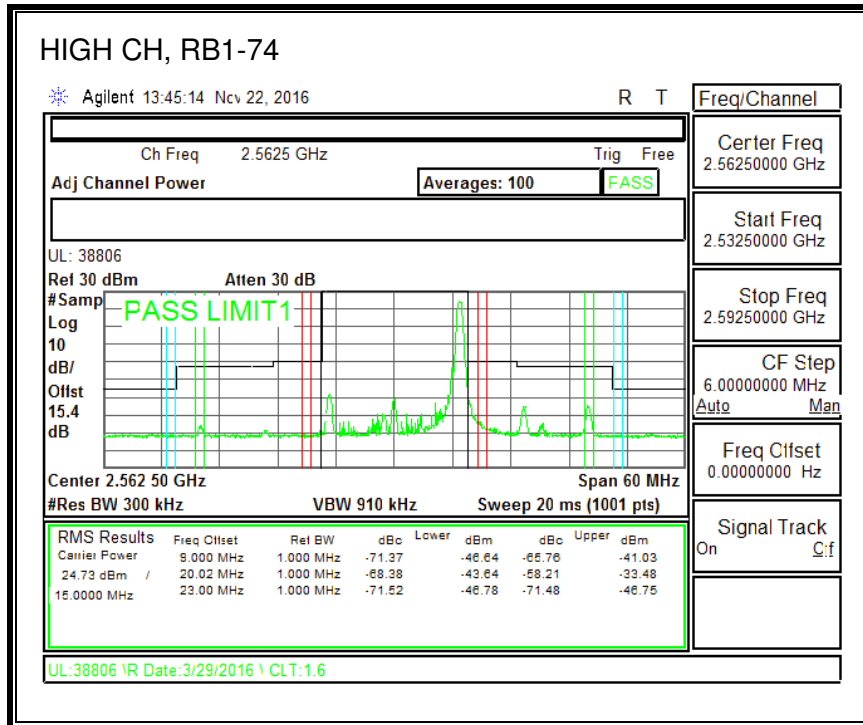

QPSK, (10.0 MHz BAND WIDTH)

16QAM, (10.0 MHz BAND WIDTH)

QPSK, (15.0 MHz BAND WIDTH)

16QAM, (15.0 MHz BAND WIDTH)

QPSK, (20.0 MHz BAND WIDTH)

16QAM, (20.0 MHz BAND WIDTH)

8.2.5. LTE BAND 12 BANDEDGE

QPSK, (1.4 MHz BAND WIDTH)

16QAM, (1.4 MHz BAND WIDTH)

QPSK, (3.0 MHz BAND WIDTH)

16QAM, (3.0 MHz BAND WIDTH)

QPSK, (5.0 MHz BAND WIDTH)

16QAM, (5.0 MHz BAND WIDTH)

QPSK, (10.0 MHz BAND WIDTH)

16QAM, (10.0 MHz BAND WIDTH)

8.2.6. LTE BAND 13 ADJACENT CHANNEL POWER