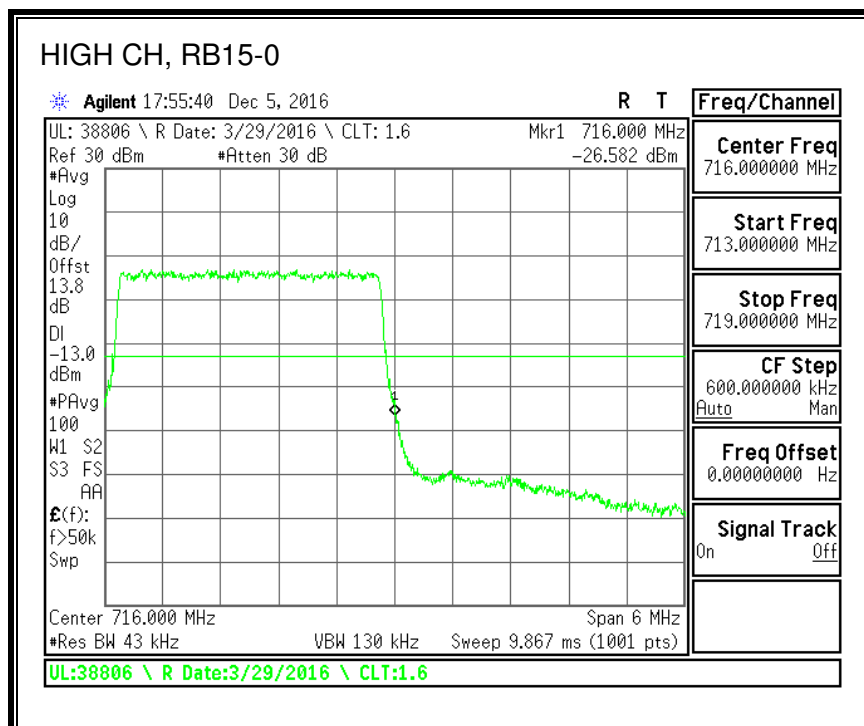

QPSK, (10.0 MHz BAND WIDTH)

16QAM, (10.0 MHz BAND WIDTH)

QPSK, (15.0 MHz BAND WIDTH)

16QAM, (15.0 MHz BAND WIDTH)

QPSK, (20.0 MHz BAND WIDTH)

16QAM, (20.0 MHz BAND WIDTH)

8.2.5. LTE BAND 12 BANDEDGE

QPSK, (1.4 MHz BAND WIDTH)

16QAM, (1.4 MHz BAND WIDTH)

QPSK, (3.0 MHz BAND WIDTH)

16QAM, (3.0 MHz BAND WIDTH)

QPSK, (5.0 MHz BAND WIDTH)

16QAM, (5.0 MHz BAND WIDTH)

QPSK, (10.0 MHz BAND WIDTH)

16QAM, (10.0 MHz BAND WIDTH)

8.2.6. LTE BAND 13 ADJACENT CHANNEL POWER

QPSK, (5.0 MHz BAND WIDTH)

16QAM, (5.0 MHz BAND WIDTH)

QPSK, (10.0 MHz BAND WIDTH)

16QAM, (10.0 MHz BAND WIDTH)

8.2.7. LTE BAND 17 BANDEDGE

QPSK, (5.0 MHz BAND WIDTH)

16QAM, (5.0 MHz BAND WIDTH)

QPSK, (10.0 MHz BAND WIDTH)

16QAM, (10.0 MHz BAND WIDTH)