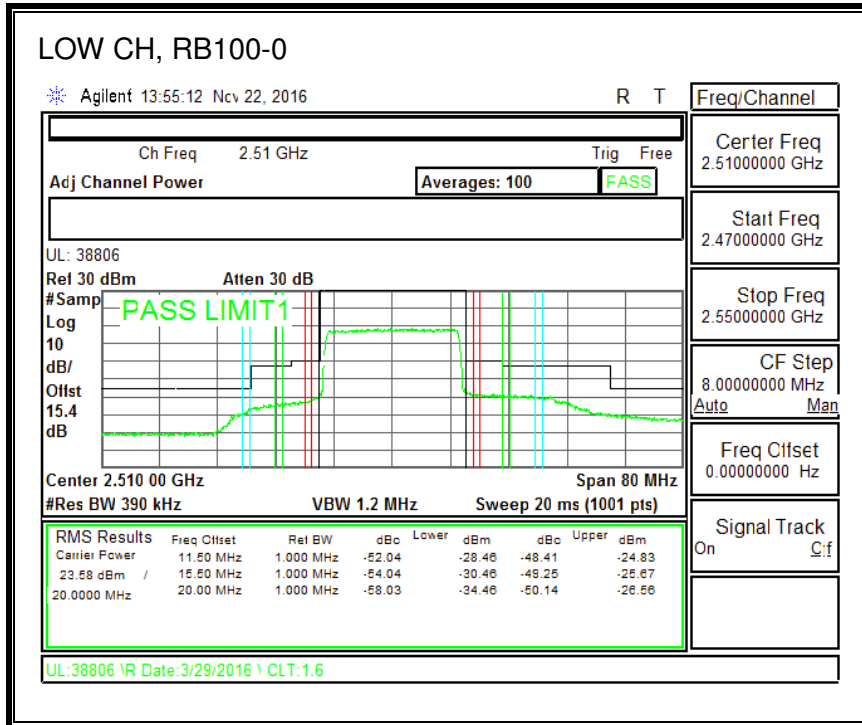

QPSK, (10.0 MHz BAND WIDTH)

16QAM, (10.0 MHz BAND WIDTH)

QPSK, (15.0 MHz BAND WIDTH)

16QAM, (15.0 MHz BAND WIDTH)

QPSK, (20.0 MHz BAND WIDTH)

16QAM, (20.0 MHz BAND WIDTH)

8.2.5. LTE BAND 12 BANDEDGE

QPSK, (1.4 MHz BAND WIDTH)

16QAM, (1.4 MHz BAND WIDTH)

QPSK, (3.0 MHz BAND WIDTH)

16QAM, (3.0 MHz BAND WIDTH)

QPSK, (5.0 MHz BAND WIDTH)

16QAM, (5.0 MHz BAND WIDTH)

QPSK, (10.0 MHz BAND WIDTH)

16QAM, (10.0 MHz BAND WIDTH)

8.2.6. LTE BAND 13 ADJACENT CHANNEL POWER