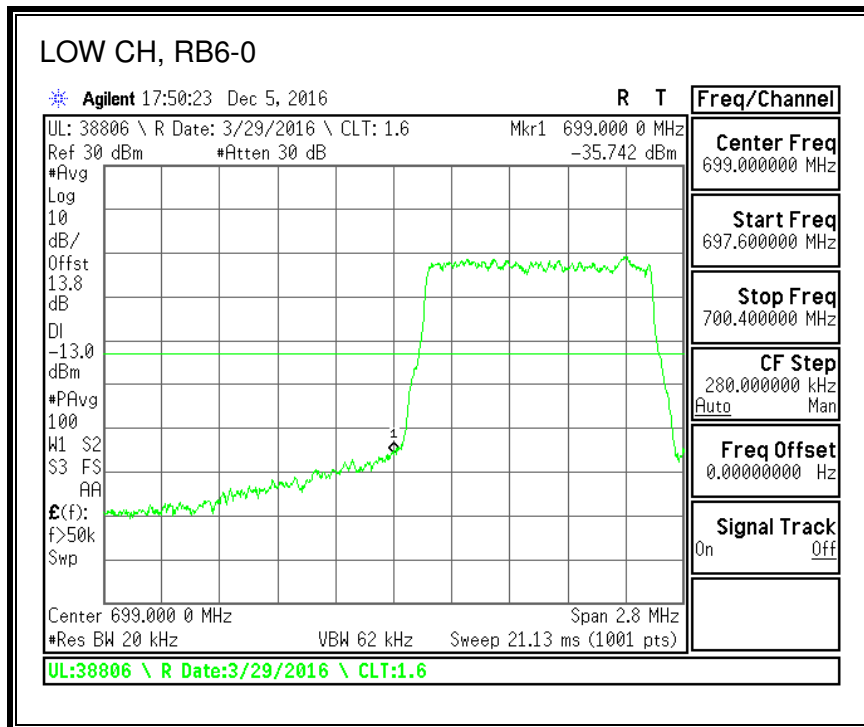

QPSK, (10.0 MHz BAND WIDTH)

16QAM, (10.0 MHz BAND WIDTH)

QPSK, (15.0 MHz BAND WIDTH)

16QAM, (15.0 MHz BAND WIDTH)

QPSK, (20.0 MHz BAND WIDTH)

16QAM, (20.0 MHz BAND WIDTH)

8.2.5. LTE BAND 12 BANDEDGE

QPSK, (1.4 MHz BAND WIDTH)

16QAM, (1.4 MHz BAND WIDTH)

QPSK, (3.0 MHz BAND WIDTH)

16QAM, (3.0 MHz BAND WIDTH)

QPSK, (5.0 MHz BAND WIDTH)

16QAM, (5.0 MHz BAND WIDTH)

QPSK, (10.0 MHz BAND WIDTH)

16QAM, (10.0 MHz BAND WIDTH)

8.2.6. LTE BAND 13 ADJACENT CHANNEL POWER