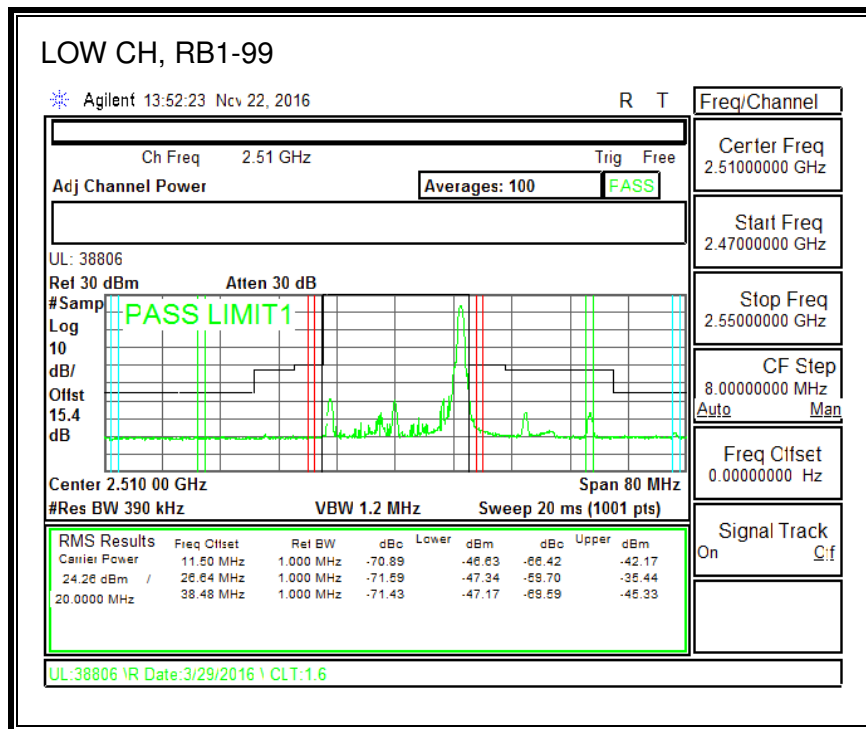

QPSK, (10.0 MHz BAND WIDTH)

16QAM, (10.0 MHz BAND WIDTH)

QPSK, (15.0 MHz BAND WIDTH)

16QAM, (15.0 MHz BAND WIDTH)

QPSK, (20.0 MHz BAND WIDTH)

16QAM, (20.0 MHz BAND WIDTH)

8.2.5. LTE BAND 12 BANDEDGE

QPSK, (1.4 MHz BAND WIDTH)

16QAM, (1.4 MHz BAND WIDTH)

QPSK, (3.0 MHz BAND WIDTH)

16QAM, (3.0 MHz BAND WIDTH)

QPSK, (5.0 MHz BAND WIDTH)

16QAM, (5.0 MHz BAND WIDTH)

QPSK, (10.0 MHz BAND WIDTH)

16QAM, (10.0 MHz BAND WIDTH)

8.2.6. LTE BAND 13 ADJACENT CHANNEL POWER