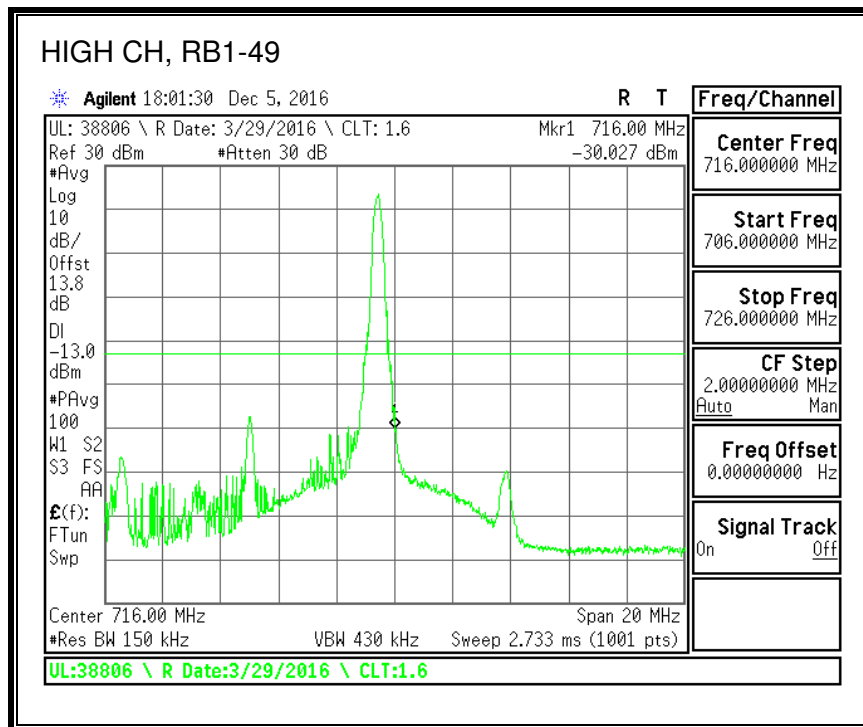

QPSK, (10.0 MHz BAND WIDTH)

16QAM, (10.0 MHz BAND WIDTH)

QPSK, (15.0 MHz BAND WIDTH)

16QAM, (15.0 MHz BAND WIDTH)

QPSK, (20.0 MHz BAND WIDTH)

16QAM, (20.0 MHz BAND WIDTH)

8.2.5. LTE BAND 12 BANDEDGE

QPSK, (1.4 MHz BAND WIDTH)

16QAM, (1.4 MHz BAND WIDTH)

QPSK, (3.0 MHz BAND WIDTH)

16QAM, (3.0 MHz BAND WIDTH)

QPSK, (5.0 MHz BAND WIDTH)

16QAM, (5.0 MHz BAND WIDTH)

QPSK, (10.0 MHz BAND WIDTH)

16QAM, (10.0 MHz BAND WIDTH)

8.2.6. LTE BAND 13 ADJACENT CHANNEL POWER

QPSK, (5.0 MHz BAND WIDTH)

16QAM, (5.0 MHz BAND WIDTH)

QPSK, (10.0 MHz BAND WIDTH)

16QAM, (10.0 MHz BAND WIDTH)

8.2.7. LTE BAND 17 BANDEDGE

QPSK, (5.0 MHz BAND WIDTH)

16QAM, (5.0 MHz BAND WIDTH)

QPSK, (10.0 MHz BAND WIDTH)