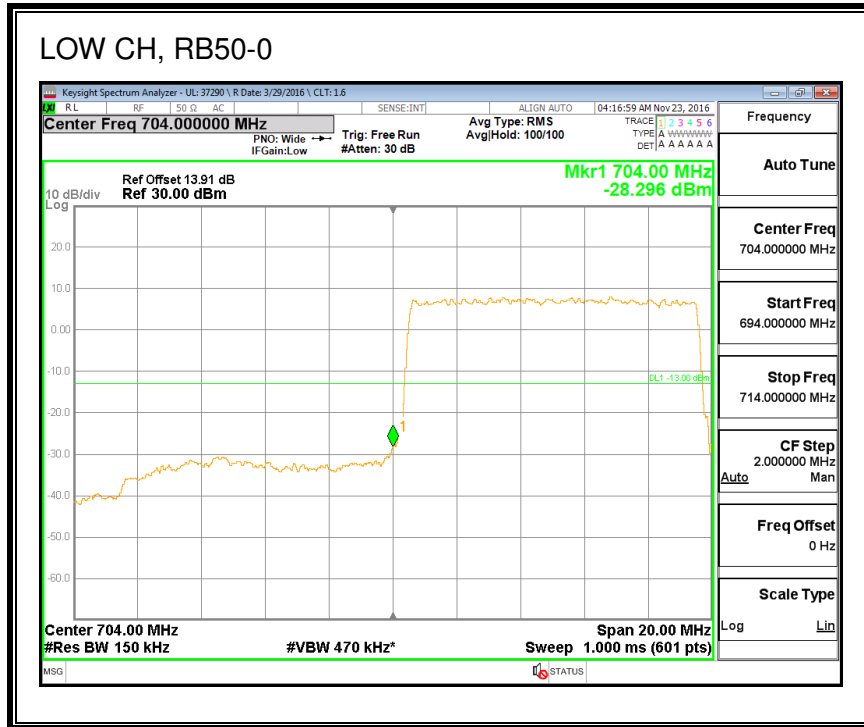

16QAM, (1.4 MHz BAND WIDTH)

QPSK, (3.0 MHz BAND WIDTH)

16QAM, (3.0 MHz BAND WIDTH)

QPSK, (5.0 MHz BAND WIDTH)

16QAM, (5.0 MHz BAND WIDTH)

QPSK, (10.0 MHz BAND WIDTH)

16QAM, (10.0 MHz BAND WIDTH)

8.2.6. LTE BAND 13 ADJACENT CHANNEL POWER

QPSK, (5.0 MHz BAND WIDTH)

16QAM, (5.0 MHz BAND WIDTH)

QPSK, (10.0 MHz BAND WIDTH)

16QAM, (10.0 MHz BAND WIDTH)

8.2.7. LTE BAND 17 BANDEDGE

QPSK, (5.0 MHz BAND WIDTH)

16QAM, (5.0 MHz BAND WIDTH)

QPSK, (10.0 MHz BAND WIDTH)

16QAM, (10.0 MHz BAND WIDTH)