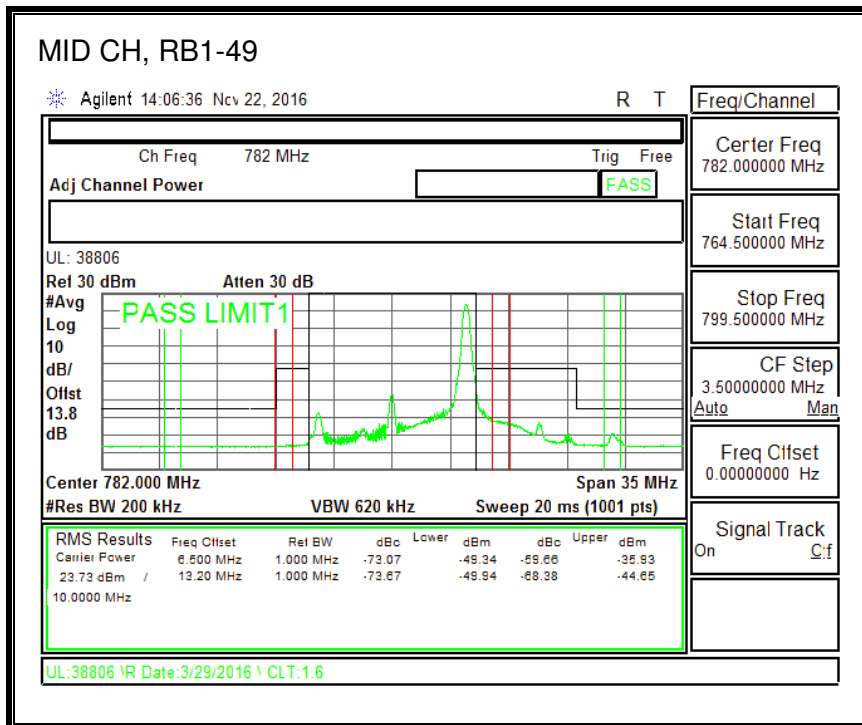

16QAM, (1.4 MHz BAND WIDTH)

QPSK, (3.0 MHz BAND WIDTH)

16QAM, (3.0 MHz BAND WIDTH)

QPSK, (5.0 MHz BAND WIDTH)

16QAM, (5.0 MHz BAND WIDTH)

QPSK, (10.0 MHz BAND WIDTH)

16QAM, (10.0 MHz BAND WIDTH)

8.2.6. LTE BAND 13 ADJACENT CHANNEL POWER

QPSK, (5.0 MHz BAND WIDTH)

16QAM, (5.0 MHz BAND WIDTH)

QPSK, (10.0 MHz BAND WIDTH)

16QAM, (10.0 MHz BAND WIDTH)

8.2.7. LTE BAND 17 BANDEDGE

QPSK, (5.0 MHz BAND WIDTH)

16QAM, (5.0 MHz BAND WIDTH)

QPSK, (10.0 MHz BAND WIDTH)

16QAM, (10.0 MHz BAND WIDTH)