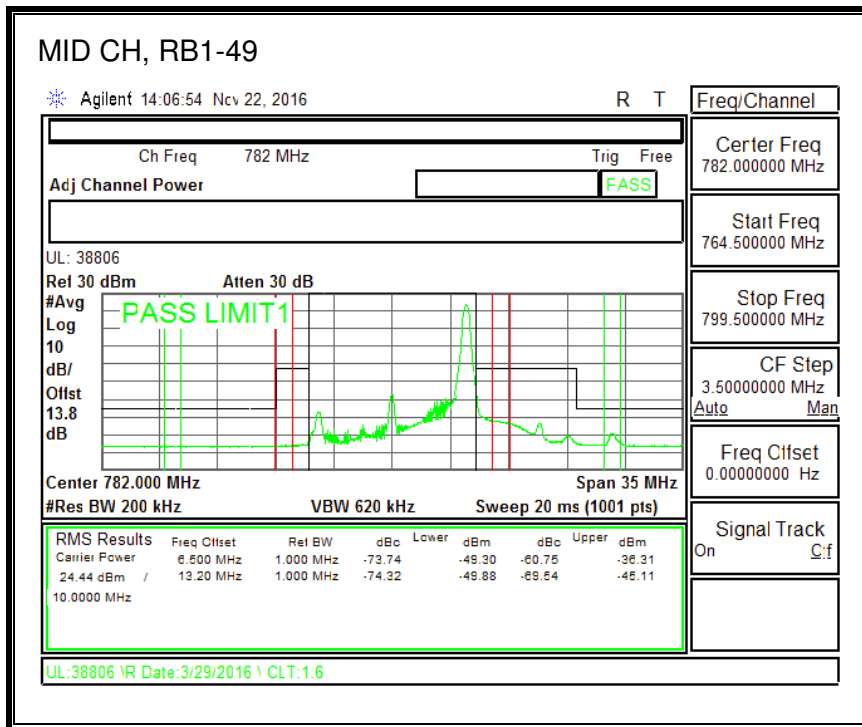

16QAM, (1.4 MHz BAND WIDTH)

QPSK, (3.0 MHz BAND WIDTH)

16QAM, (3.0 MHz BAND WIDTH)

QPSK, (5.0 MHz BAND WIDTH)

16QAM, (5.0 MHz BAND WIDTH)

QPSK, (10.0 MHz BAND WIDTH)

16QAM, (10.0 MHz BAND WIDTH)

8.2.6. LTE BAND 13 ADJACENT CHANNEL POWER

QPSK, (5.0 MHz BAND WIDTH)

16QAM, (5.0 MHz BAND WIDTH)

QPSK, (10.0 MHz BAND WIDTH)

16QAM, (10.0 MHz BAND WIDTH)

8.2.7. LTE BAND 17 BANDEDGE

QPSK, (5.0 MHz BAND WIDTH)

16QAM, (5.0 MHz BAND WIDTH)

QPSK, (10.0 MHz BAND WIDTH)

16QAM, (10.0 MHz BAND WIDTH)