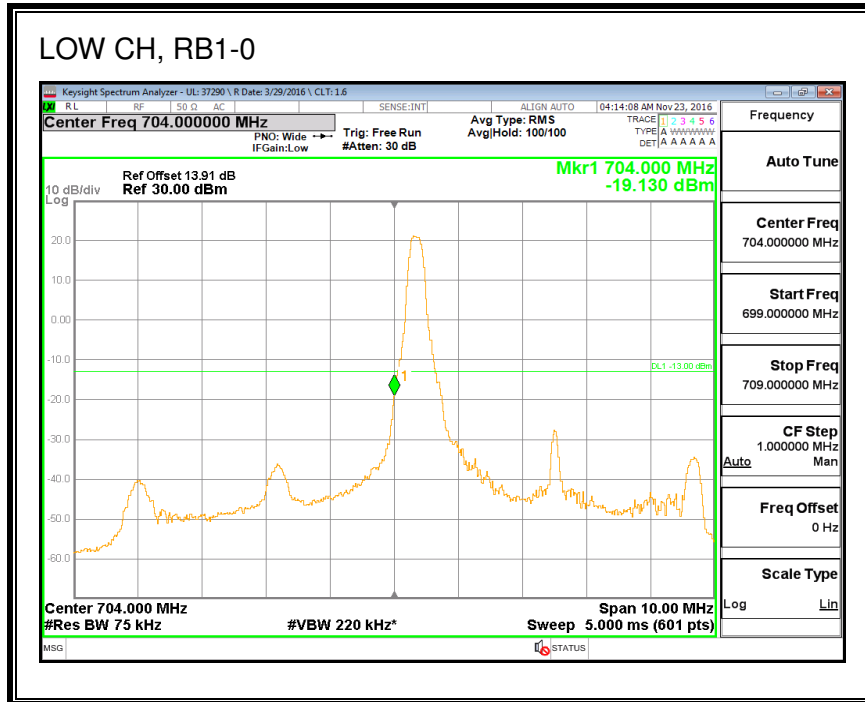

16QAM, (1.4 MHz BAND WIDTH)

QPSK, (3.0 MHz BAND WIDTH)

16QAM, (3.0 MHz BAND WIDTH)

QPSK, (5.0 MHz BAND WIDTH)

16QAM, (5.0 MHz BAND WIDTH)

QPSK, (10.0 MHz BAND WIDTH)

16QAM, (10.0 MHz BAND WIDTH)

8.2.6. LTE BAND 13 ADJACENT CHANNEL POWER

QPSK, (5.0 MHz BAND WIDTH)

16QAM, (5.0 MHz BAND WIDTH)

QPSK, (10.0 MHz BAND WIDTH)

16QAM, (10.0 MHz BAND WIDTH)

8.2.7. LTE BAND 17 BANDEDGE

QPSK, (5.0 MHz BAND WIDTH)

16QAM, (5.0 MHz BAND WIDTH)

QPSK, (10.0 MHz BAND WIDTH)

16QAM, (10.0 MHz BAND WIDTH)