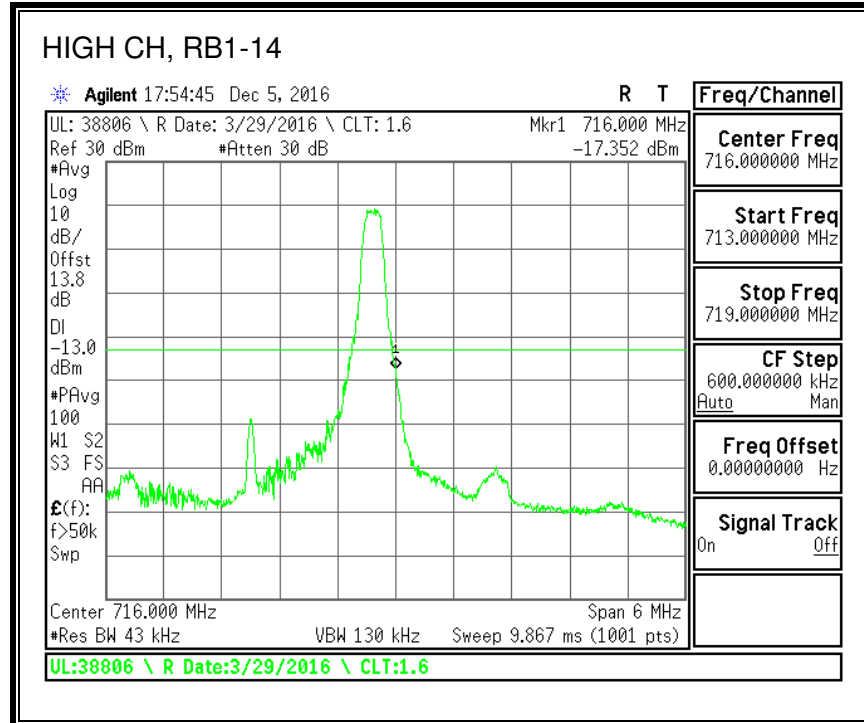

QPSK, (10.0 MHz BAND WIDTH)

16QAM, (10.0 MHz BAND WIDTH)

QPSK, (15.0 MHz BAND WIDTH)

16QAM, (15.0 MHz BAND WIDTH)

QPSK, (20.0 MHz BAND WIDTH)

16QAM, (20.0 MHz BAND WIDTH)

8.2.5. LTE BAND 12 BANDEDGE

QPSK, (1.4 MHz BAND WIDTH)

16QAM, (1.4 MHz BAND WIDTH)

QPSK, (3.0 MHz BAND WIDTH)

16QAM, (3.0 MHz BAND WIDTH)

QPSK, (5.0 MHz BAND WIDTH)

16QAM, (5.0 MHz BAND WIDTH)

QPSK, (10.0 MHz BAND WIDTH)

16QAM, (10.0 MHz BAND WIDTH)

8.2.6. LTE BAND 13 ADJACENT CHANNEL POWER

QPSK, (5.0 MHz BAND WIDTH)

16QAM, (5.0 MHz BAND WIDTH)

QPSK, (10.0 MHz BAND WIDTH)

16QAM, (10.0 MHz BAND WIDTH)

8.2.7. LTE BAND 17 BANDEDGE

QPSK, (5.0 MHz BAND WIDTH)

16QAM, (5.0 MHz BAND WIDTH)

QPSK, (10.0 MHz BAND WIDTH)