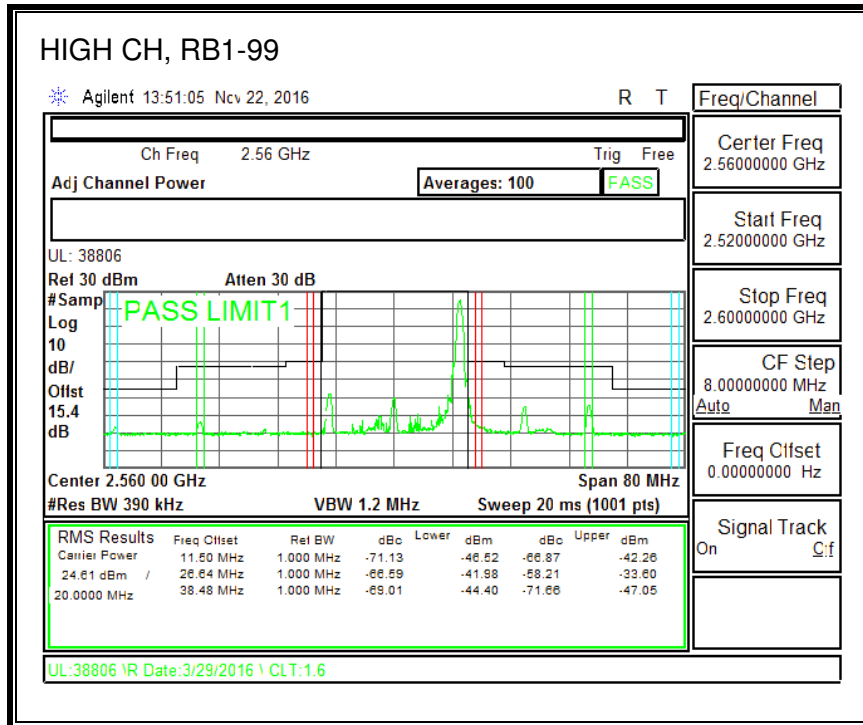

QPSK, (10.0 MHz BAND WIDTH)

16QAM, (10.0 MHz BAND WIDTH)

QPSK, (15.0 MHz BAND WIDTH)

16QAM, (15.0 MHz BAND WIDTH)

QPSK, (20.0 MHz BAND WIDTH)

16QAM, (20.0 MHz BAND WIDTH)

8.2.5. LTE BAND 12 BANDEDGE

QPSK, (1.4 MHz BAND WIDTH)

16QAM, (1.4 MHz BAND WIDTH)

QPSK, (3.0 MHz BAND WIDTH)

16QAM, (3.0 MHz BAND WIDTH)

QPSK, (5.0 MHz BAND WIDTH)

16QAM, (5.0 MHz BAND WIDTH)

QPSK, (10.0 MHz BAND WIDTH)

16QAM, (10.0 MHz BAND WIDTH)

8.2.6. LTE BAND 13 ADJACENT CHANNEL POWER