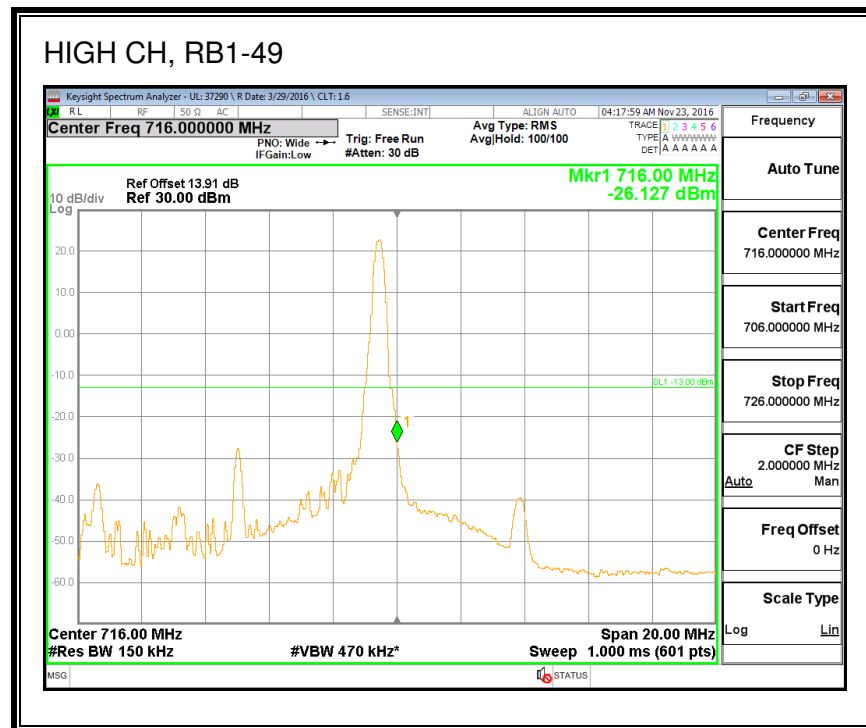

16QAM, (1.4 MHz BAND WIDTH)

QPSK, (3.0 MHz BAND WIDTH)

16QAM, (3.0 MHz BAND WIDTH)

QPSK, (5.0 MHz BAND WIDTH)

16QAM, (5.0 MHz BAND WIDTH)

QPSK, (10.0 MHz BAND WIDTH)

16QAM, (10.0 MHz BAND WIDTH)

8.2.6. LTE BAND 13 ADJACENT CHANNEL POWER

QPSK, (5.0 MHz BAND WIDTH)

16QAM, (5.0 MHz BAND WIDTH)

QPSK, (10.0 MHz BAND WIDTH)

16QAM, (10.0 MHz BAND WIDTH)

8.2.7. LTE BAND 17 BANDEDGE

QPSK, (5.0 MHz BAND WIDTH)

16QAM, (5.0 MHz BAND WIDTH)

QPSK, (10.0 MHz BAND WIDTH)

16QAM, (10.0 MHz BAND WIDTH)