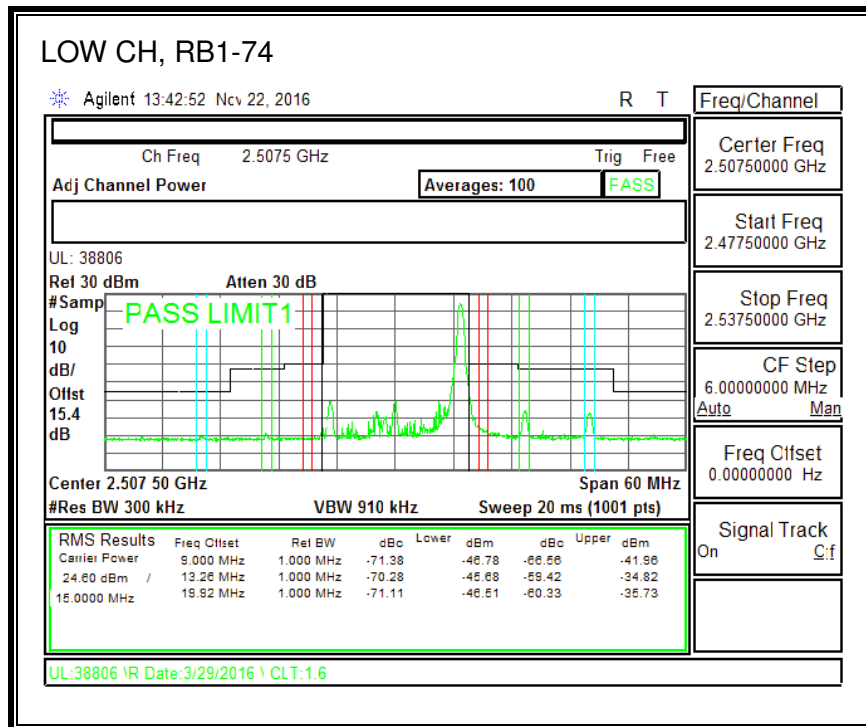

QPSK, (10.0 MHz BAND WIDTH)

16QAM, (10.0 MHz BAND WIDTH)

QPSK, (15.0 MHz BAND WIDTH)

16QAM, (15.0 MHz BAND WIDTH)

QPSK, (20.0 MHz BAND WIDTH)

16QAM, (20.0 MHz BAND WIDTH)

8.2.5. LTE BAND 12 BANDEDGE

QPSK, (1.4 MHz BAND WIDTH)

16QAM, (1.4 MHz BAND WIDTH)

QPSK, (3.0 MHz BAND WIDTH)

16QAM, (3.0 MHz BAND WIDTH)

QPSK, (5.0 MHz BAND WIDTH)

16QAM, (5.0 MHz BAND WIDTH)

QPSK, (10.0 MHz BAND WIDTH)

16QAM, (10.0 MHz BAND WIDTH)

8.2.6. LTE BAND 13 ADJACENT CHANNEL POWER