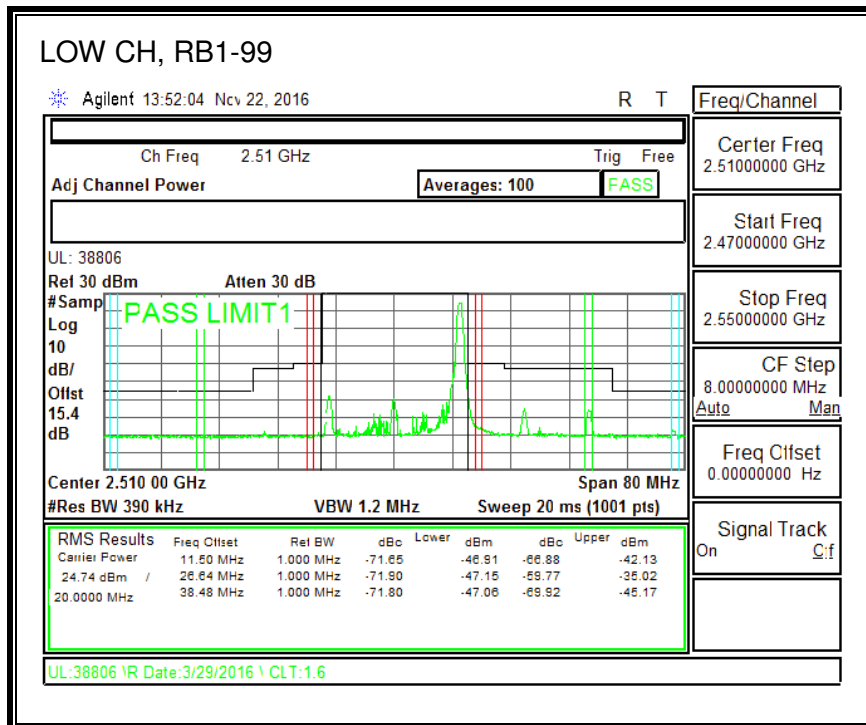

QPSK, (10.0 MHz BAND WIDTH)

16QAM, (10.0 MHz BAND WIDTH)

QPSK, (15.0 MHz BAND WIDTH)

16QAM, (15.0 MHz BAND WIDTH)

QPSK, (20.0 MHz BAND WIDTH)

16QAM, (20.0 MHz BAND WIDTH)

8.2.5. LTE BAND 12 BANDEDGE

QPSK, (1.4 MHz BAND WIDTH)

16QAM, (1.4 MHz BAND WIDTH)

QPSK, (3.0 MHz BAND WIDTH)

16QAM, (3.0 MHz BAND WIDTH)

QPSK, (5.0 MHz BAND WIDTH)

16QAM, (5.0 MHz BAND WIDTH)

QPSK, (10.0 MHz BAND WIDTH)

16QAM, (10.0 MHz BAND WIDTH)

8.2.6. LTE BAND 13 ADJACENT CHANNEL POWER