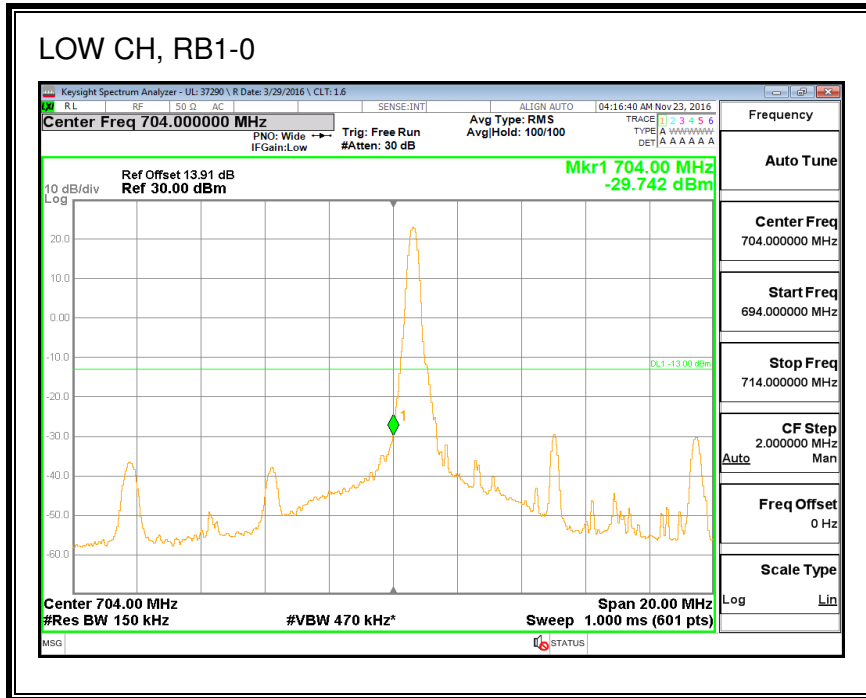

16QAM, (1.4 MHz BAND WIDTH)

QPSK, (3.0 MHz BAND WIDTH)

16QAM, (3.0 MHz BAND WIDTH)

QPSK, (5.0 MHz BAND WIDTH)

16QAM, (5.0 MHz BAND WIDTH)

QPSK, (10.0 MHz BAND WIDTH)

16QAM, (10.0 MHz BAND WIDTH)

8.2.6. LTE BAND 13 ADJACENT CHANNEL POWER

QPSK, (5.0 MHz BAND WIDTH)

16QAM, (5.0 MHz BAND WIDTH)

QPSK, (10.0 MHz BAND WIDTH)

16QAM, (10.0 MHz BAND WIDTH)

8.2.7. LTE BAND 17 BANDEDGE

QPSK, (5.0 MHz BAND WIDTH)

16QAM, (5.0 MHz BAND WIDTH)

QPSK, (10.0 MHz BAND WIDTH)

16QAM, (10.0 MHz BAND WIDTH)