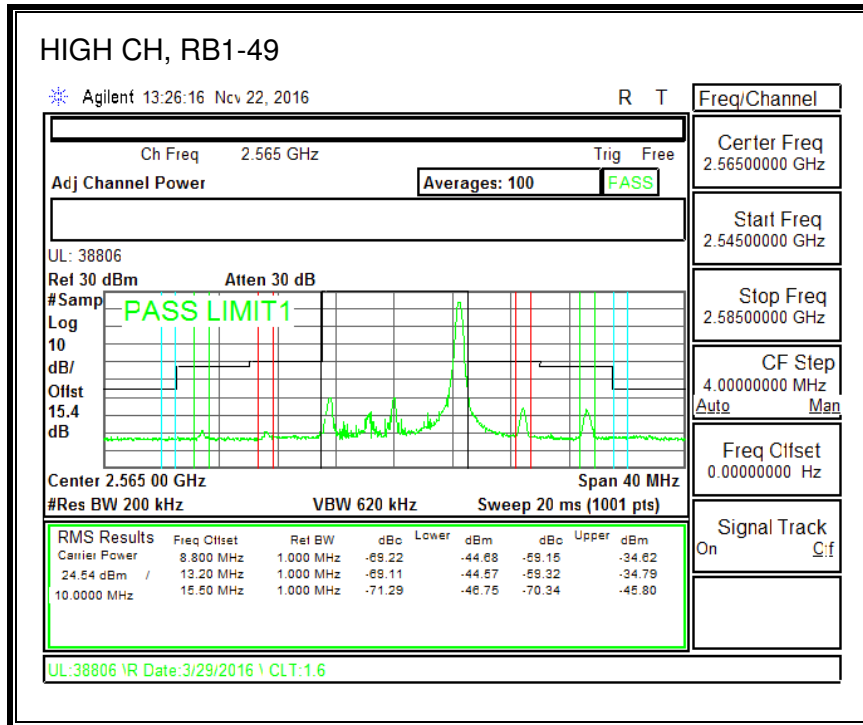

QPSK, (10.0 MHz BAND WIDTH)

16QAM, (10.0 MHz BAND WIDTH)

QPSK, (15.0 MHz BAND WIDTH)

16QAM, (15.0 MHz BAND WIDTH)

QPSK, (20.0 MHz BAND WIDTH)

16QAM, (20.0 MHz BAND WIDTH)

8.2.5. LTE BAND 12 BANDEDGE

QPSK, (1.4 MHz BAND WIDTH)

16QAM, (1.4 MHz BAND WIDTH)

QPSK, (3.0 MHz BAND WIDTH)

16QAM, (3.0 MHz BAND WIDTH)

QPSK, (5.0 MHz BAND WIDTH)

16QAM, (5.0 MHz BAND WIDTH)

QPSK, (10.0 MHz BAND WIDTH)

16QAM, (10.0 MHz BAND WIDTH)

8.2.6. LTE BAND 13 ADJACENT CHANNEL POWER