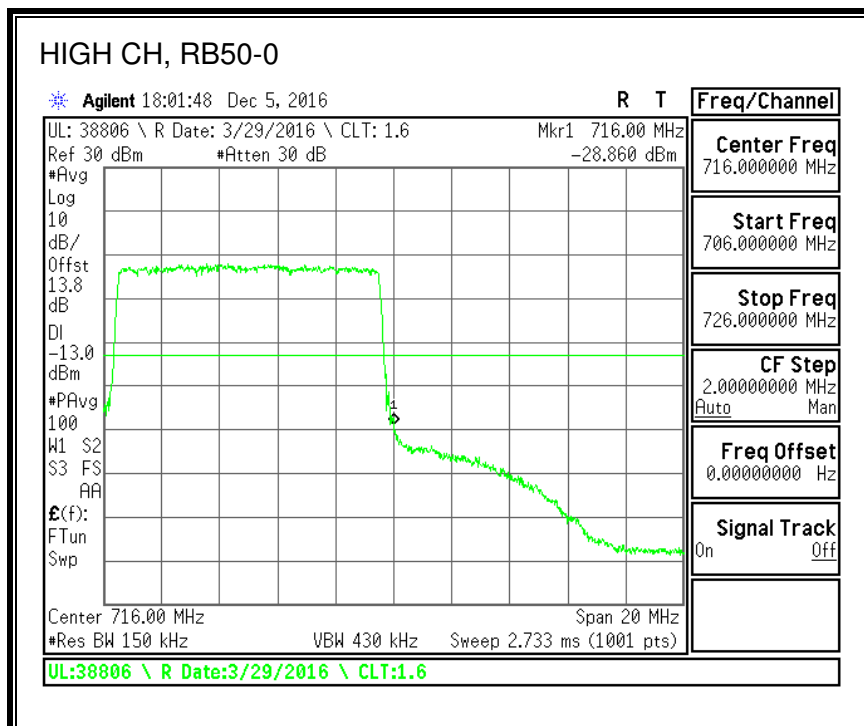

QPSK, (10.0 MHz BAND WIDTH)

16QAM, (10.0 MHz BAND WIDTH)

QPSK, (15.0 MHz BAND WIDTH)

16QAM, (15.0 MHz BAND WIDTH)

QPSK, (20.0 MHz BAND WIDTH)

16QAM, (20.0 MHz BAND WIDTH)

8.2.5. LTE BAND 12 BANDEDGE

QPSK, (1.4 MHz BAND WIDTH)

16QAM, (1.4 MHz BAND WIDTH)

QPSK, (3.0 MHz BAND WIDTH)

16QAM, (3.0 MHz BAND WIDTH)

QPSK, (5.0 MHz BAND WIDTH)

16QAM, (5.0 MHz BAND WIDTH)

QPSK, (10.0 MHz BAND WIDTH)

16QAM, (10.0 MHz BAND WIDTH)

8.2.6. LTE BAND 13 ADJACENT CHANNEL POWER

QPSK, (5.0 MHz BAND WIDTH)

16QAM, (5.0 MHz BAND WIDTH)

QPSK, (10.0 MHz BAND WIDTH)

16QAM, (10.0 MHz BAND WIDTH)

8.2.7. LTE BAND 17 BANDEDGE

QPSK, (5.0 MHz BAND WIDTH)

16QAM, (5.0 MHz BAND WIDTH)

QPSK, (10.0 MHz BAND WIDTH)

16QAM, (10.0 MHz BAND WIDTH)