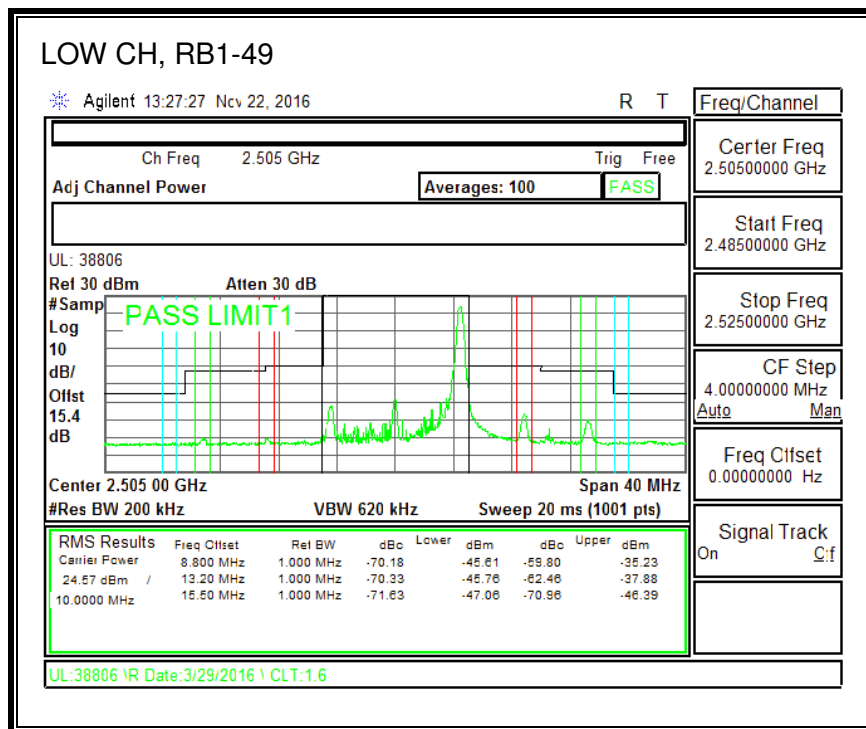

QPSK, (10.0 MHz BAND WIDTH)

16QAM, (10.0 MHz BAND WIDTH)

QPSK, (15.0 MHz BAND WIDTH)

16QAM, (15.0 MHz BAND WIDTH)

QPSK, (20.0 MHz BAND WIDTH)

16QAM, (20.0 MHz BAND WIDTH)

8.2.5. LTE BAND 12 BANDEDGE

QPSK, (1.4 MHz BAND WIDTH)

16QAM, (1.4 MHz BAND WIDTH)

QPSK, (3.0 MHz BAND WIDTH)

16QAM, (3.0 MHz BAND WIDTH)

QPSK, (5.0 MHz BAND WIDTH)

16QAM, (5.0 MHz BAND WIDTH)

QPSK, (10.0 MHz BAND WIDTH)

16QAM, (10.0 MHz BAND WIDTH)

8.2.6. LTE BAND 13 ADJACENT CHANNEL POWER

QPSK, (5.0 MHz BAND WIDTH)

16QAM, (5.0 MHz BAND WIDTH)

QPSK, (10.0 MHz BAND WIDTH)

16QAM, (10.0 MHz BAND WIDTH)

8.2.7. LTE BAND 17 BANDEDGE

QPSK, (5.0 MHz BAND WIDTH)

16QAM, (5.0 MHz BAND WIDTH)

QPSK, (10.0 MHz BAND WIDTH)