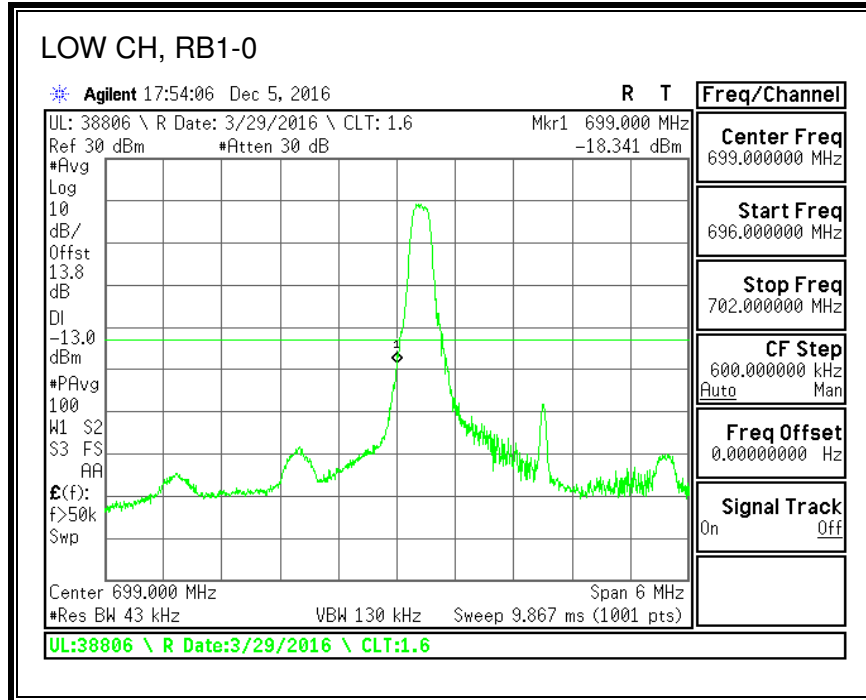

16QAM, (1.4 MHz BAND WIDTH)

QPSK, (3.0 MHz BAND WIDTH)

16QAM, (3.0 MHz BAND WIDTH)

QPSK, (5.0 MHz BAND WIDTH)

16QAM, (5.0 MHz BAND WIDTH)

QPSK, (10.0 MHz BAND WIDTH)

16QAM, (10.0 MHz BAND WIDTH)

8.2.6. LTE BAND 13 ADJACENT CHANNEL POWER

QPSK, (5.0 MHz BAND WIDTH)

16QAM, (5.0 MHz BAND WIDTH)

QPSK, (10.0 MHz BAND WIDTH)

16QAM, (10.0 MHz BAND WIDTH)

8.2.7. LTE BAND 17 BANDEDGE

QPSK, (5.0 MHz BAND WIDTH)

16QAM, (5.0 MHz BAND WIDTH)

QPSK, (10.0 MHz BAND WIDTH)