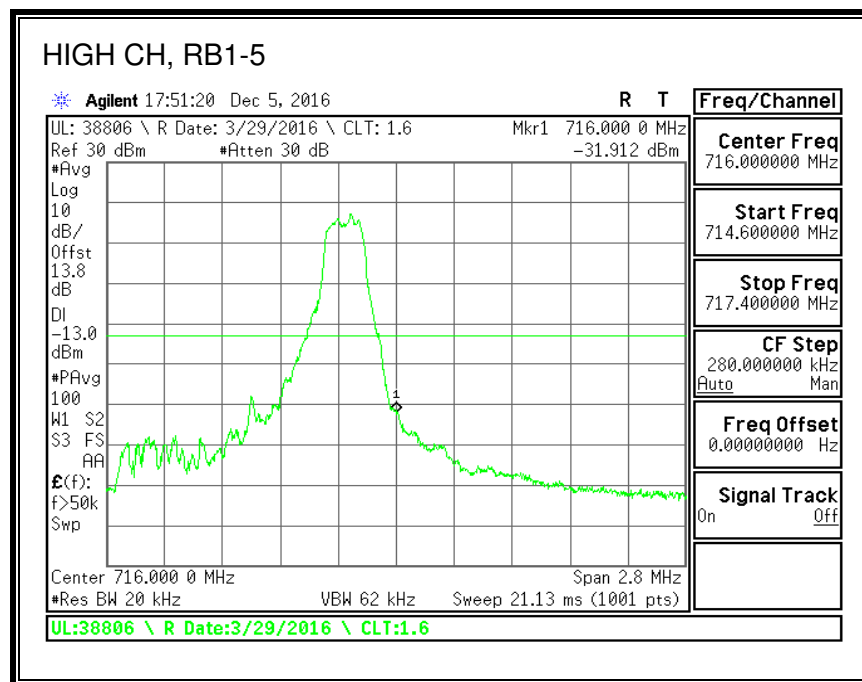

QPSK, (10.0 MHz BAND WIDTH)

16QAM, (10.0 MHz BAND WIDTH)

QPSK, (15.0 MHz BAND WIDTH)

16QAM, (15.0 MHz BAND WIDTH)

QPSK, (20.0 MHz BAND WIDTH)

16QAM, (20.0 MHz BAND WIDTH)

8.2.5. LTE BAND 12 BANDEDGE

QPSK, (1.4 MHz BAND WIDTH)

16QAM, (1.4 MHz BAND WIDTH)

QPSK, (3.0 MHz BAND WIDTH)

16QAM, (3.0 MHz BAND WIDTH)

QPSK, (5.0 MHz BAND WIDTH)

16QAM, (5.0 MHz BAND WIDTH)

QPSK, (10.0 MHz BAND WIDTH)

16QAM, (10.0 MHz BAND WIDTH)

8.2.6. LTE BAND 13 ADJACENT CHANNEL POWER

QPSK, (5.0 MHz BAND WIDTH)

16QAM, (5.0 MHz BAND WIDTH)

QPSK, (10.0 MHz BAND WIDTH)

16QAM, (10.0 MHz BAND WIDTH)

8.2.7. LTE BAND 17 BANDEDGE

QPSK, (5.0 MHz BAND WIDTH)

16QAM, (5.0 MHz BAND WIDTH)

QPSK, (10.0 MHz BAND WIDTH)

16QAM, (10.0 MHz BAND WIDTH)