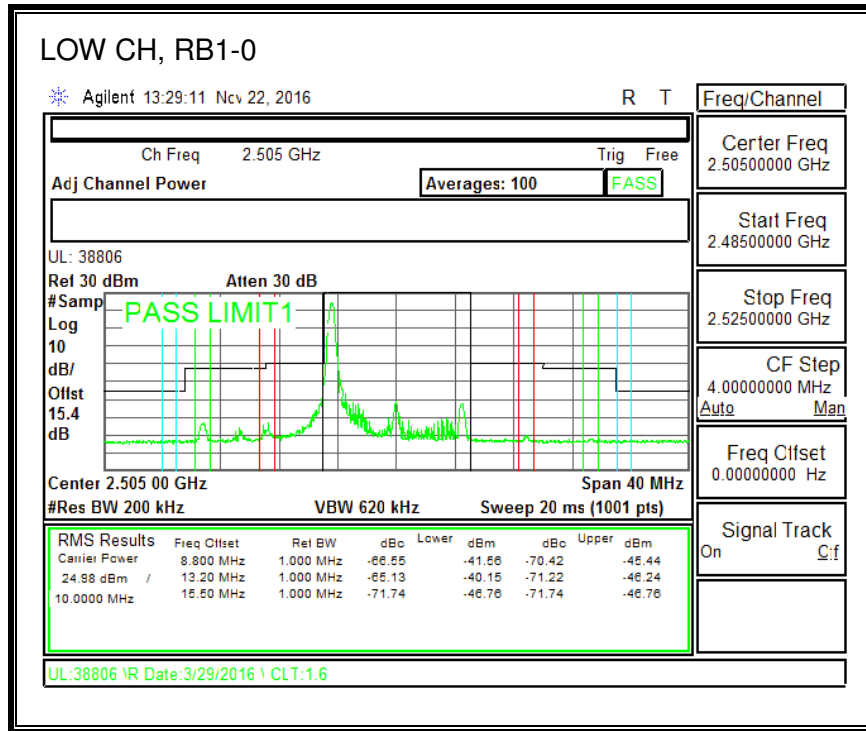

QPSK, (10.0 MHz BAND WIDTH)

16QAM, (10.0 MHz BAND WIDTH)

QPSK, (15.0 MHz BAND WIDTH)

16QAM, (15.0 MHz BAND WIDTH)

QPSK, (20.0 MHz BAND WIDTH)

16QAM, (20.0 MHz BAND WIDTH)

8.2.5. LTE BAND 12 BANDEDGE

QPSK, (1.4 MHz BAND WIDTH)

16QAM, (1.4 MHz BAND WIDTH)

QPSK, (3.0 MHz BAND WIDTH)

16QAM, (3.0 MHz BAND WIDTH)

QPSK, (5.0 MHz BAND WIDTH)

16QAM, (5.0 MHz BAND WIDTH)

QPSK, (10.0 MHz BAND WIDTH)

16QAM, (10.0 MHz BAND WIDTH)

8.2.6. LTE BAND 13 ADJACENT CHANNEL POWER

QPSK, (5.0 MHz BAND WIDTH)

16QAM, (5.0 MHz BAND WIDTH)

QPSK, (10.0 MHz BAND WIDTH)

16QAM, (10.0 MHz BAND WIDTH)

8.2.7. LTE BAND 17 BANDEDGE

QPSK, (5.0 MHz BAND WIDTH)

16QAM, (5.0 MHz BAND WIDTH)

QPSK, (10.0 MHz BAND WIDTH)