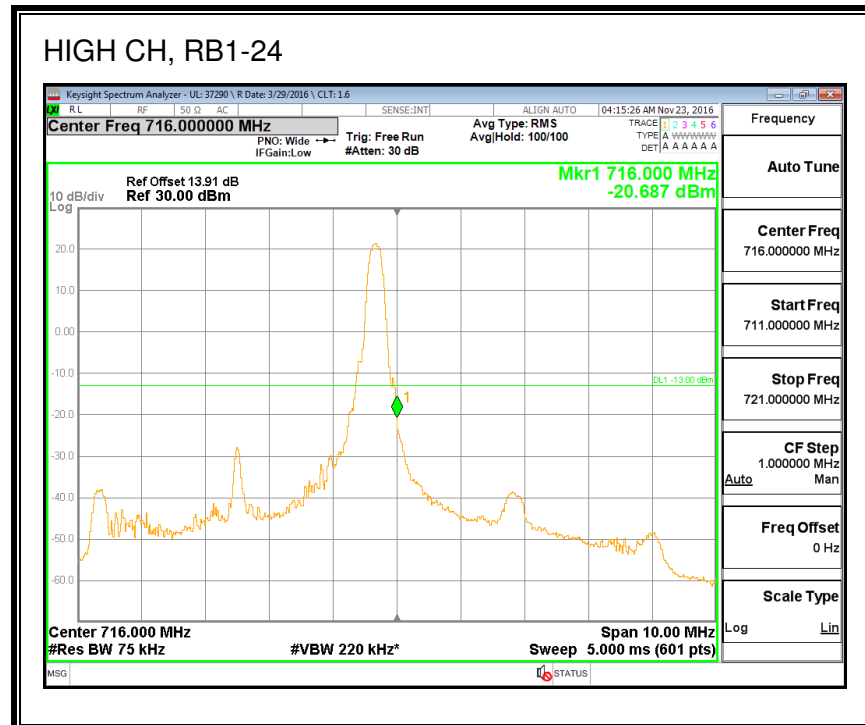

16QAM, (1.4 MHz BAND WIDTH)

QPSK, (3.0 MHz BAND WIDTH)

16QAM, (3.0 MHz BAND WIDTH)

QPSK, (5.0 MHz BAND WIDTH)

16QAM, (5.0 MHz BAND WIDTH)

QPSK, (10.0 MHz BAND WIDTH)

16QAM, (10.0 MHz BAND WIDTH)

8.2.6. LTE BAND 13 ADJACENT CHANNEL POWER

QPSK, (5.0 MHz BAND WIDTH)

16QAM, (5.0 MHz BAND WIDTH)

QPSK, (10.0 MHz BAND WIDTH)

16QAM, (10.0 MHz BAND WIDTH)

8.2.7. LTE BAND 17 BANDEDGE

QPSK, (5.0 MHz BAND WIDTH)

16QAM, (5.0 MHz BAND WIDTH)

QPSK, (10.0 MHz BAND WIDTH)

16QAM, (10.0 MHz BAND WIDTH)