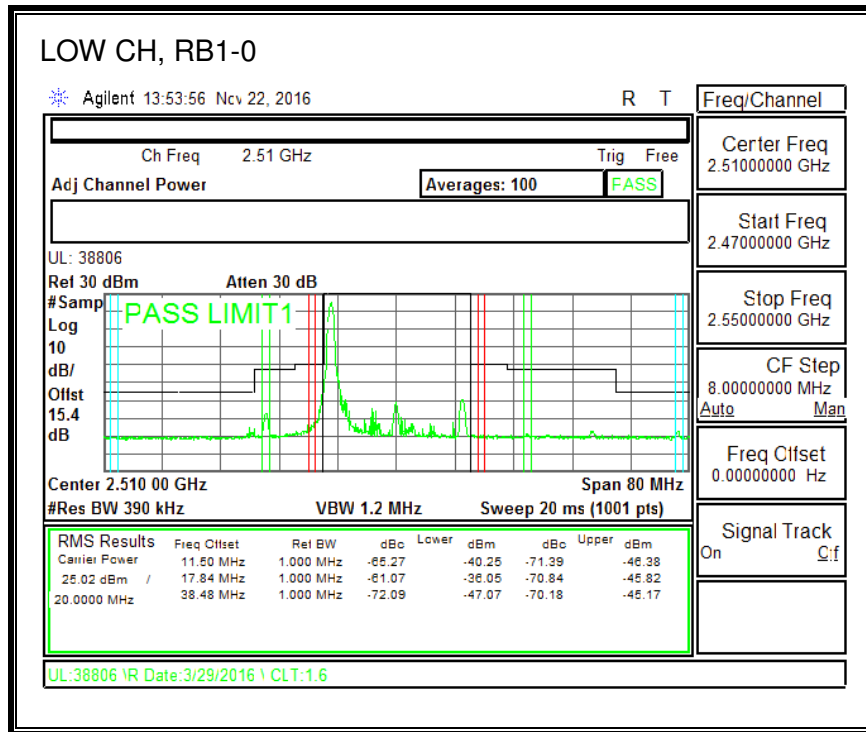

QPSK, (10.0 MHz BAND WIDTH)

16QAM, (10.0 MHz BAND WIDTH)

QPSK, (15.0 MHz BAND WIDTH)

16QAM, (15.0 MHz BAND WIDTH)

QPSK, (20.0 MHz BAND WIDTH)

16QAM, (20.0 MHz BAND WIDTH)

8.2.5. LTE BAND 12 BANDEDGE

QPSK, (1.4 MHz BAND WIDTH)

16QAM, (1.4 MHz BAND WIDTH)

QPSK, (3.0 MHz BAND WIDTH)

16QAM, (3.0 MHz BAND WIDTH)

QPSK, (5.0 MHz BAND WIDTH)

16QAM, (5.0 MHz BAND WIDTH)

QPSK, (10.0 MHz BAND WIDTH)

16QAM, (10.0 MHz BAND WIDTH)

8.2.6. LTE BAND 13 ADJACENT CHANNEL POWER