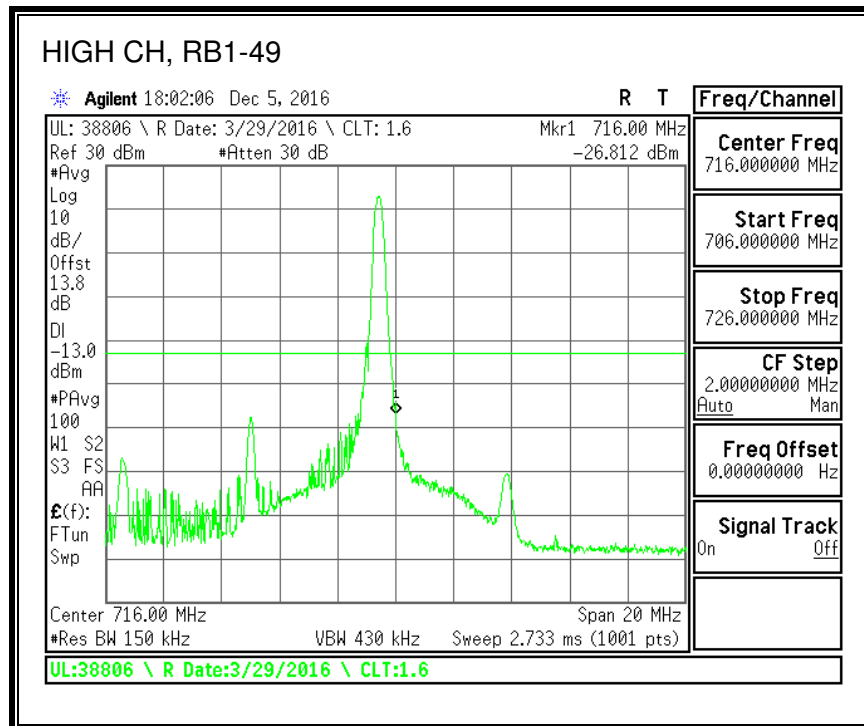

QPSK, (10.0 MHz BAND WIDTH)

16QAM, (10.0 MHz BAND WIDTH)

QPSK, (15.0 MHz BAND WIDTH)

16QAM, (15.0 MHz BAND WIDTH)

QPSK, (20.0 MHz BAND WIDTH)

16QAM, (20.0 MHz BAND WIDTH)

8.2.5. LTE BAND 12 BANDEDGE

QPSK, (1.4 MHz BAND WIDTH)

16QAM, (1.4 MHz BAND WIDTH)

QPSK, (3.0 MHz BAND WIDTH)

16QAM, (3.0 MHz BAND WIDTH)

QPSK, (5.0 MHz BAND WIDTH)

16QAM, (5.0 MHz BAND WIDTH)

QPSK, (10.0 MHz BAND WIDTH)

16QAM, (10.0 MHz BAND WIDTH)

8.2.6. LTE BAND 13 ADJACENT CHANNEL POWER

QPSK, (5.0 MHz BAND WIDTH)

16QAM, (5.0 MHz BAND WIDTH)

QPSK, (10.0 MHz BAND WIDTH)

16QAM, (10.0 MHz BAND WIDTH)

8.2.7. LTE BAND 17 BANDEDGE

QPSK, (5.0 MHz BAND WIDTH)

16QAM, (5.0 MHz BAND WIDTH)

QPSK, (10.0 MHz BAND WIDTH)

16QAM, (10.0 MHz BAND WIDTH)