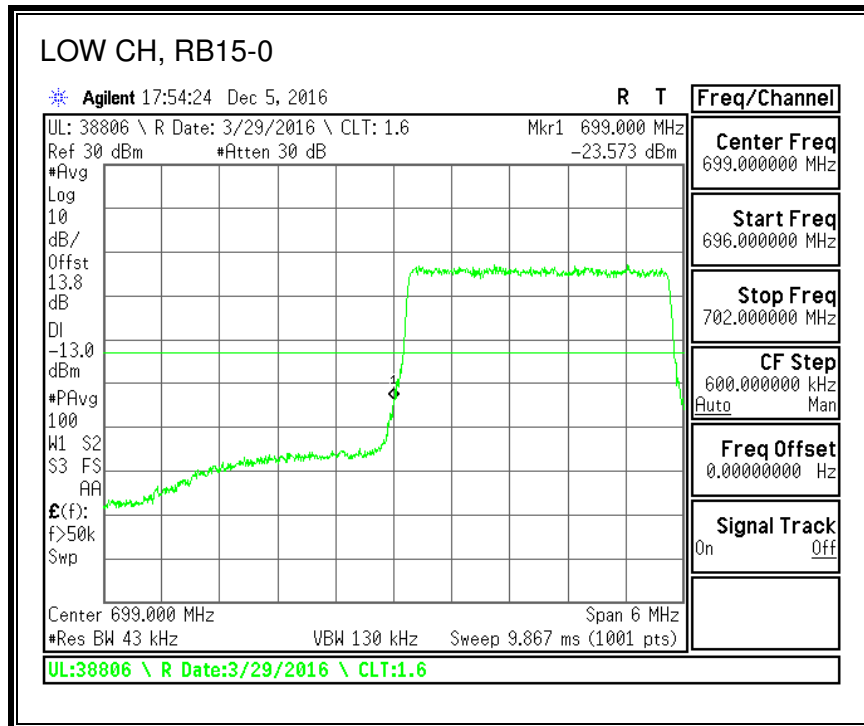

QPSK, (10.0 MHz BAND WIDTH)

16QAM, (10.0 MHz BAND WIDTH)

QPSK, (15.0 MHz BAND WIDTH)

16QAM, (15.0 MHz BAND WIDTH)

QPSK, (20.0 MHz BAND WIDTH)

16QAM, (20.0 MHz BAND WIDTH)

8.2.5. LTE BAND 12 BANDEDGE

QPSK, (1.4 MHz BAND WIDTH)

16QAM, (1.4 MHz BAND WIDTH)

QPSK, (3.0 MHz BAND WIDTH)

16QAM, (3.0 MHz BAND WIDTH)

QPSK, (5.0 MHz BAND WIDTH)

16QAM, (5.0 MHz BAND WIDTH)

QPSK, (10.0 MHz BAND WIDTH)

16QAM, (10.0 MHz BAND WIDTH)

8.2.6. LTE BAND 13 ADJACENT CHANNEL POWER

QPSK, (5.0 MHz BAND WIDTH)

16QAM, (5.0 MHz BAND WIDTH)

QPSK, (10.0 MHz BAND WIDTH)

16QAM, (10.0 MHz BAND WIDTH)

8.2.7. LTE BAND 17 BANDEDGE

QPSK, (5.0 MHz BAND WIDTH)

16QAM, (5.0 MHz BAND WIDTH)

QPSK, (10.0 MHz BAND WIDTH)

16QAM, (10.0 MHz BAND WIDTH)