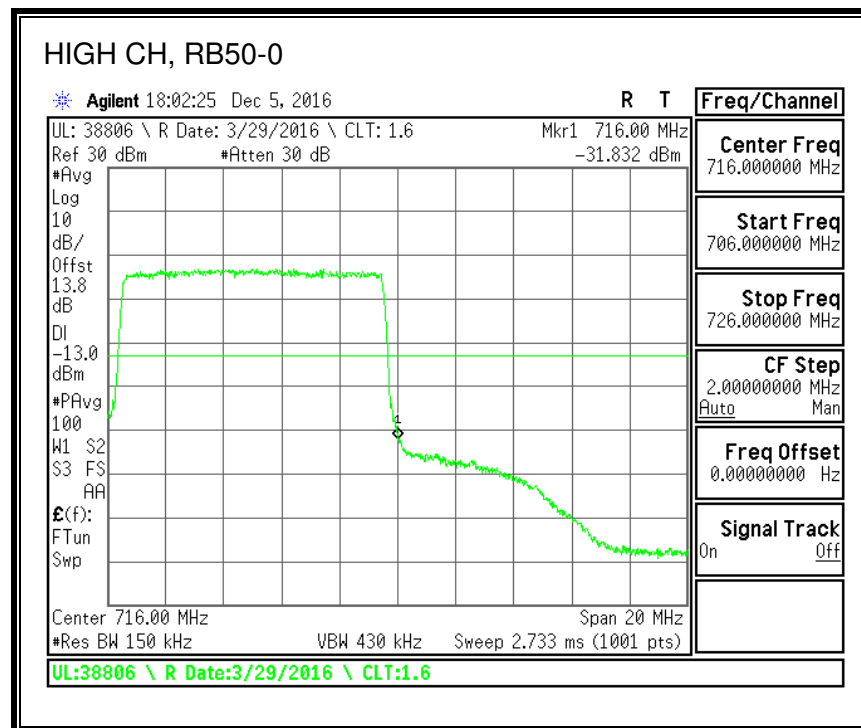

QPSK, (10.0 MHz BAND WIDTH)

16QAM, (10.0 MHz BAND WIDTH)

QPSK, (15.0 MHz BAND WIDTH)

16QAM, (15.0 MHz BAND WIDTH)

QPSK, (20.0 MHz BAND WIDTH)

16QAM, (20.0 MHz BAND WIDTH)

8.2.5. LTE BAND 12 BANDEDGE

QPSK, (1.4 MHz BAND WIDTH)

16QAM, (1.4 MHz BAND WIDTH)

QPSK, (3.0 MHz BAND WIDTH)

16QAM, (3.0 MHz BAND WIDTH)

QPSK, (5.0 MHz BAND WIDTH)

16QAM, (5.0 MHz BAND WIDTH)

QPSK, (10.0 MHz BAND WIDTH)

16QAM, (10.0 MHz BAND WIDTH)

8.2.6. LTE BAND 13 ADJACENT CHANNEL POWER

QPSK, (5.0 MHz BAND WIDTH)

16QAM, (5.0 MHz BAND WIDTH)

QPSK, (10.0 MHz BAND WIDTH)

16QAM, (10.0 MHz BAND WIDTH)

8.2.7. LTE BAND 17 BANDEDGE

QPSK, (5.0 MHz BAND WIDTH)

16QAM, (5.0 MHz BAND WIDTH)

QPSK, (10.0 MHz BAND WIDTH)

16QAM, (10.0 MHz BAND WIDTH)