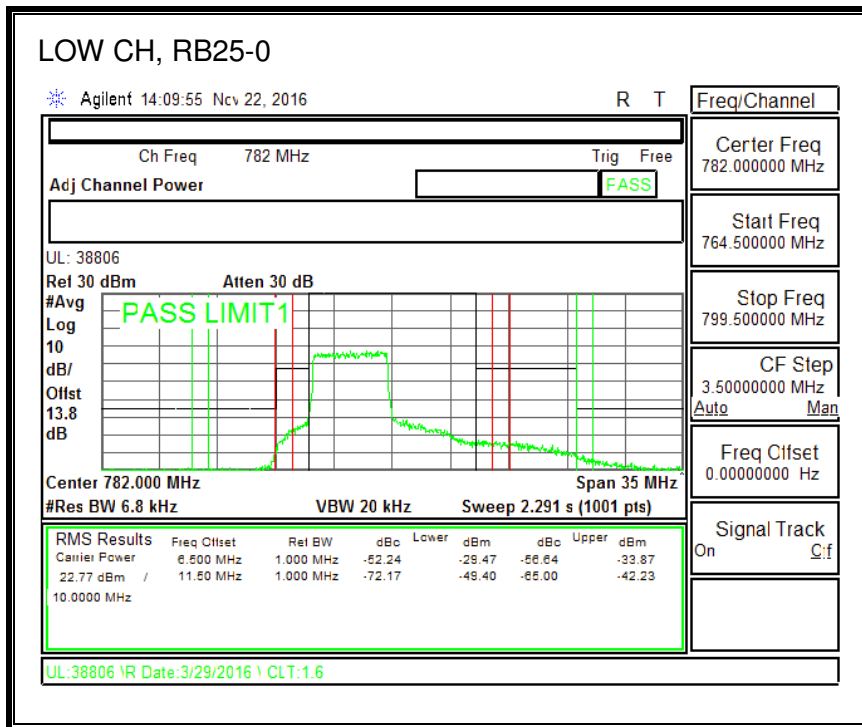

16QAM, (1.4 MHz BAND WIDTH)

QPSK, (3.0 MHz BAND WIDTH)

16QAM, (3.0 MHz BAND WIDTH)

QPSK, (5.0 MHz BAND WIDTH)

16QAM, (5.0 MHz BAND WIDTH)

QPSK, (10.0 MHz BAND WIDTH)

16QAM, (10.0 MHz BAND WIDTH)

8.2.6. LTE BAND 13 ADJACENT CHANNEL POWER

QPSK, (5.0 MHz BAND WIDTH)

16QAM, (5.0 MHz BAND WIDTH)

QPSK, (10.0 MHz BAND WIDTH)

16QAM, (10.0 MHz BAND WIDTH)

8.2.7. LTE BAND 17 BANDEDGE

QPSK, (5.0 MHz BAND WIDTH)

16QAM, (5.0 MHz BAND WIDTH)

QPSK, (10.0 MHz BAND WIDTH)

16QAM, (10.0 MHz BAND WIDTH)