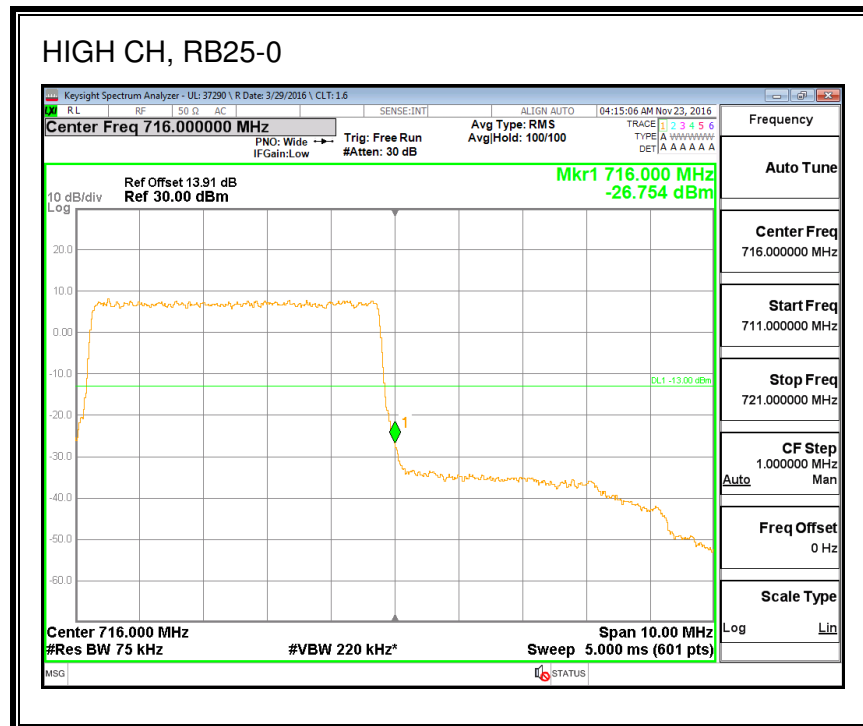

16QAM, (1.4 MHz BAND WIDTH)

QPSK, (3.0 MHz BAND WIDTH)

16QAM, (3.0 MHz BAND WIDTH)

QPSK, (5.0 MHz BAND WIDTH)

16QAM, (5.0 MHz BAND WIDTH)

QPSK, (10.0 MHz BAND WIDTH)

16QAM, (10.0 MHz BAND WIDTH)

8.2.6. LTE BAND 13 ADJACENT CHANNEL POWER

QPSK, (5.0 MHz BAND WIDTH)

16QAM, (5.0 MHz BAND WIDTH)

QPSK, (10.0 MHz BAND WIDTH)

16QAM, (10.0 MHz BAND WIDTH)

8.2.7. LTE BAND 17 BANDEDGE

QPSK, (5.0 MHz BAND WIDTH)

16QAM, (5.0 MHz BAND WIDTH)

QPSK, (10.0 MHz BAND WIDTH)

16QAM, (10.0 MHz BAND WIDTH)