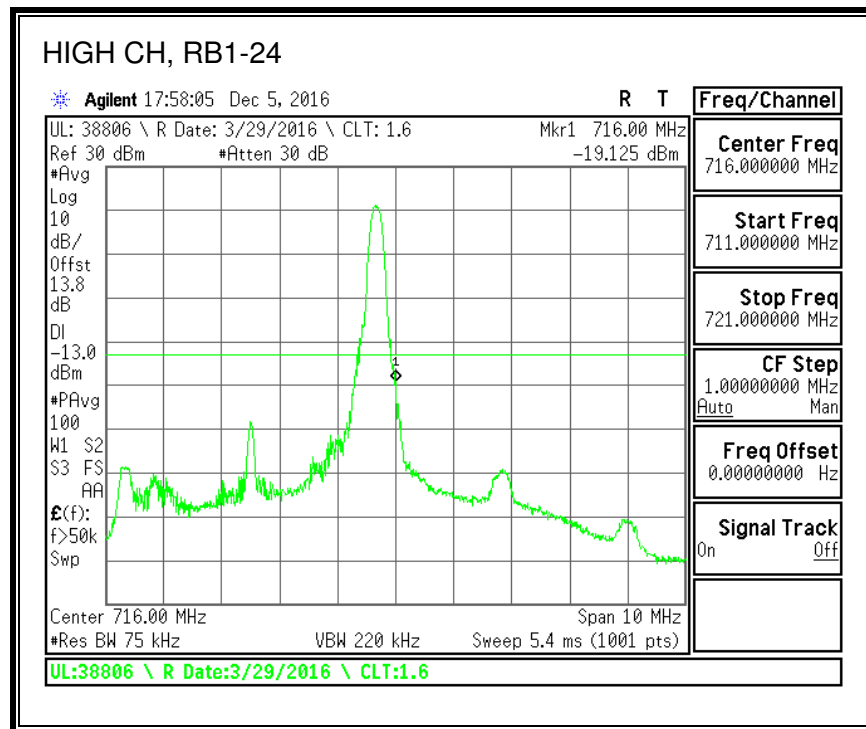

QPSK, (10.0 MHz BAND WIDTH)

16QAM, (10.0 MHz BAND WIDTH)

QPSK, (15.0 MHz BAND WIDTH)

16QAM, (15.0 MHz BAND WIDTH)

QPSK, (20.0 MHz BAND WIDTH)

16QAM, (20.0 MHz BAND WIDTH)

8.2.5. LTE BAND 12 BANDEDGE

QPSK, (1.4 MHz BAND WIDTH)

16QAM, (1.4 MHz BAND WIDTH)

QPSK, (3.0 MHz BAND WIDTH)

16QAM, (3.0 MHz BAND WIDTH)

QPSK, (5.0 MHz BAND WIDTH)

16QAM, (5.0 MHz BAND WIDTH)

QPSK, (10.0 MHz BAND WIDTH)

16QAM, (10.0 MHz BAND WIDTH)

8.2.6. LTE BAND 13 ADJACENT CHANNEL POWER

QPSK, (5.0 MHz BAND WIDTH)

16QAM, (5.0 MHz BAND WIDTH)

QPSK, (10.0 MHz BAND WIDTH)

16QAM, (10.0 MHz BAND WIDTH)

8.2.7. LTE BAND 17 BANDEDGE

QPSK, (5.0 MHz BAND WIDTH)

16QAM, (5.0 MHz BAND WIDTH)

QPSK, (10.0 MHz BAND WIDTH)