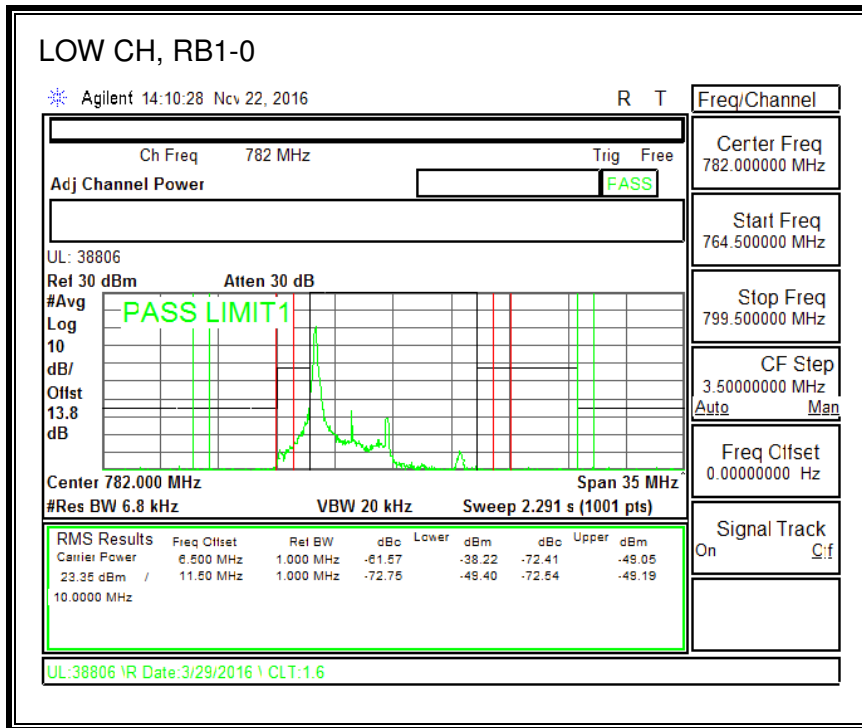

16QAM, (1.4 MHz BAND WIDTH)

QPSK, (3.0 MHz BAND WIDTH)

16QAM, (3.0 MHz BAND WIDTH)

QPSK, (5.0 MHz BAND WIDTH)

16QAM, (5.0 MHz BAND WIDTH)

QPSK, (10.0 MHz BAND WIDTH)

16QAM, (10.0 MHz BAND WIDTH)

8.2.6. LTE BAND 13 ADJACENT CHANNEL POWER

QPSK, (5.0 MHz BAND WIDTH)

16QAM, (5.0 MHz BAND WIDTH)

QPSK, (10.0 MHz BAND WIDTH)

16QAM, (10.0 MHz BAND WIDTH)

8.2.7. LTE BAND 17 BANDEDGE

QPSK, (5.0 MHz BAND WIDTH)

16QAM, (5.0 MHz BAND WIDTH)

QPSK, (10.0 MHz BAND WIDTH)