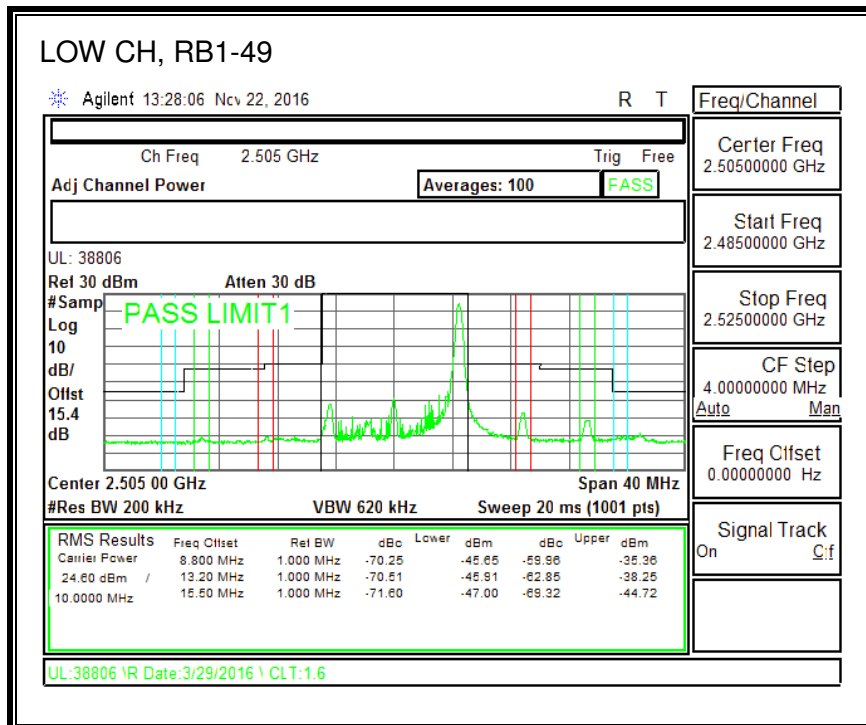

QPSK, (10.0 MHz BAND WIDTH)

16QAM, (10.0 MHz BAND WIDTH)

QPSK, (15.0 MHz BAND WIDTH)

16QAM, (15.0 MHz BAND WIDTH)

QPSK, (20.0 MHz BAND WIDTH)

16QAM, (20.0 MHz BAND WIDTH)

8.2.5. LTE BAND 12 BANDEDGE

QPSK, (1.4 MHz BAND WIDTH)

16QAM, (1.4 MHz BAND WIDTH)

QPSK, (3.0 MHz BAND WIDTH)

16QAM, (3.0 MHz BAND WIDTH)

QPSK, (5.0 MHz BAND WIDTH)

16QAM, (5.0 MHz BAND WIDTH)

QPSK, (10.0 MHz BAND WIDTH)

16QAM, (10.0 MHz BAND WIDTH)

8.2.6. LTE BAND 13 ADJACENT CHANNEL POWER