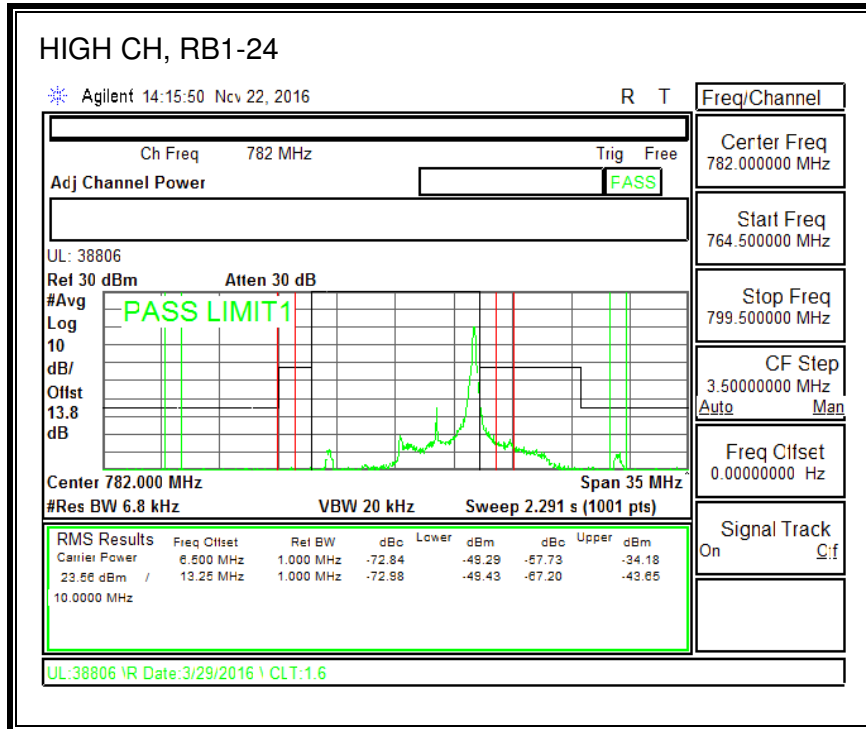

16QAM, (1.4 MHz BAND WIDTH)

QPSK, (3.0 MHz BAND WIDTH)

16QAM, (3.0 MHz BAND WIDTH)

QPSK, (5.0 MHz BAND WIDTH)

16QAM, (5.0 MHz BAND WIDTH)

QPSK, (10.0 MHz BAND WIDTH)

16QAM, (10.0 MHz BAND WIDTH)

8.2.6. LTE BAND 13 ADJACENT CHANNEL POWER

QPSK, (5.0 MHz BAND WIDTH)

16QAM, (5.0 MHz BAND WIDTH)

QPSK, (10.0 MHz BAND WIDTH)

16QAM, (10.0 MHz BAND WIDTH)

8.2.7. LTE BAND 17 BANDEDGE

QPSK, (5.0 MHz BAND WIDTH)

16QAM, (5.0 MHz BAND WIDTH)

QPSK, (10.0 MHz BAND WIDTH)