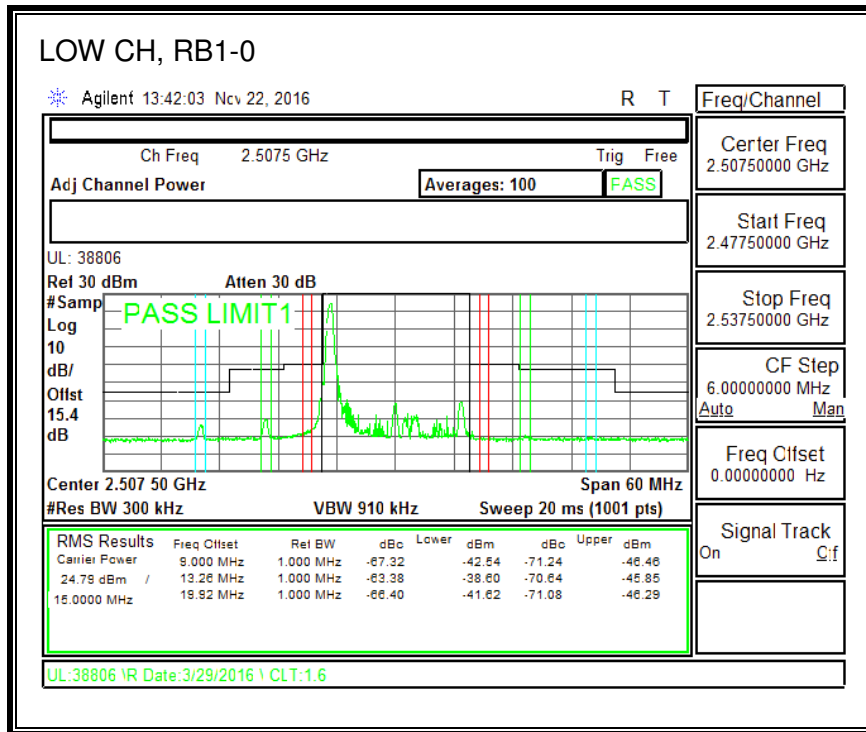

QPSK, (10.0 MHz BAND WIDTH)

16QAM, (10.0 MHz BAND WIDTH)

QPSK, (15.0 MHz BAND WIDTH)

16QAM, (15.0 MHz BAND WIDTH)

QPSK, (20.0 MHz BAND WIDTH)

16QAM, (20.0 MHz BAND WIDTH)

8.2.5. LTE BAND 12 BANDEDGE

QPSK, (1.4 MHz BAND WIDTH)

16QAM, (1.4 MHz BAND WIDTH)

QPSK, (3.0 MHz BAND WIDTH)

16QAM, (3.0 MHz BAND WIDTH)

QPSK, (5.0 MHz BAND WIDTH)

16QAM, (5.0 MHz BAND WIDTH)

QPSK, (10.0 MHz BAND WIDTH)

16QAM, (10.0 MHz BAND WIDTH)

8.2.6. LTE BAND 13 ADJACENT CHANNEL POWER