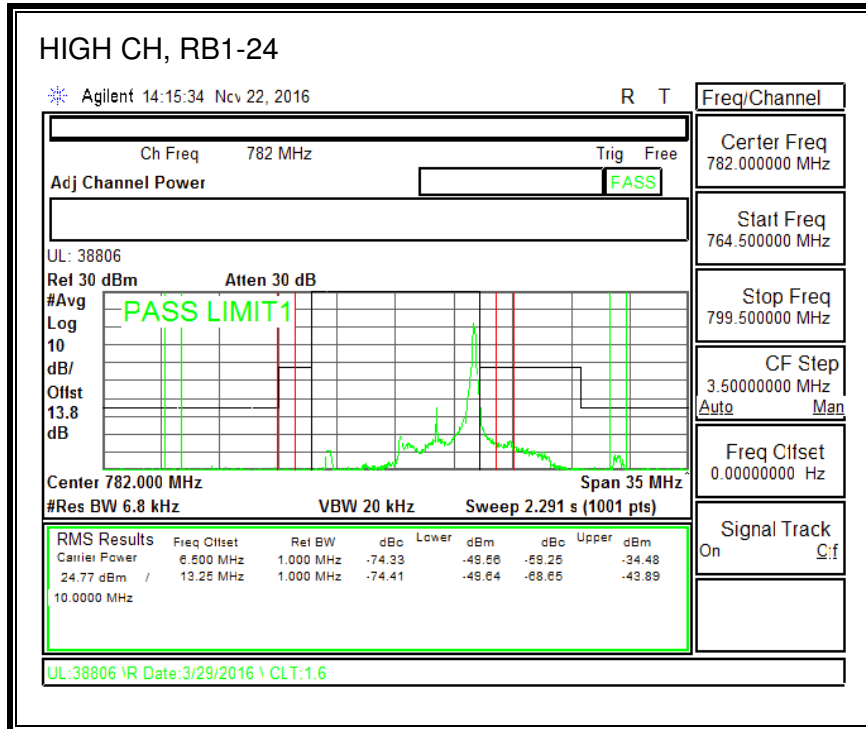

16QAM, (1.4 MHz BAND WIDTH)

QPSK, (3.0 MHz BAND WIDTH)

16QAM, (3.0 MHz BAND WIDTH)

QPSK, (5.0 MHz BAND WIDTH)

16QAM, (5.0 MHz BAND WIDTH)

QPSK, (10.0 MHz BAND WIDTH)

16QAM, (10.0 MHz BAND WIDTH)

8.2.6. LTE BAND 13 ADJACENT CHANNEL POWER

QPSK, (5.0 MHz BAND WIDTH)

16QAM, (5.0 MHz BAND WIDTH)

QPSK, (10.0 MHz BAND WIDTH)

16QAM, (10.0 MHz BAND WIDTH)

8.2.7. LTE BAND 17 BANDEDGE

QPSK, (5.0 MHz BAND WIDTH)

16QAM, (5.0 MHz BAND WIDTH)

QPSK, (10.0 MHz BAND WIDTH)