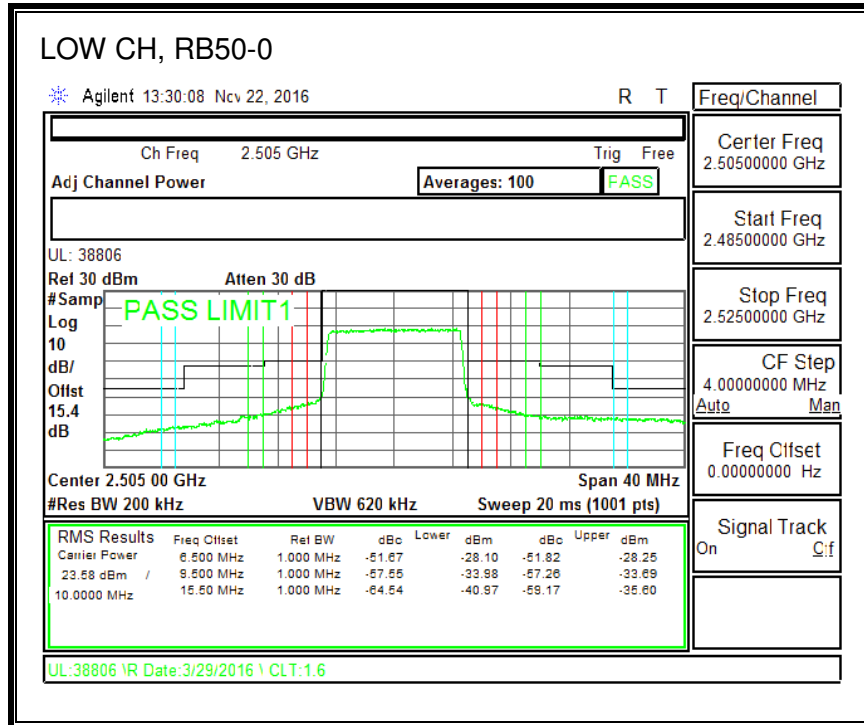

QPSK, (10.0 MHz BAND WIDTH)

16QAM, (10.0 MHz BAND WIDTH)

QPSK, (15.0 MHz BAND WIDTH)

16QAM, (15.0 MHz BAND WIDTH)

QPSK, (20.0 MHz BAND WIDTH)

16QAM, (20.0 MHz BAND WIDTH)

8.2.5. LTE BAND 12 BANDEDGE

QPSK, (1.4 MHz BAND WIDTH)

16QAM, (1.4 MHz BAND WIDTH)

QPSK, (3.0 MHz BAND WIDTH)

16QAM, (3.0 MHz BAND WIDTH)

QPSK, (5.0 MHz BAND WIDTH)

16QAM, (5.0 MHz BAND WIDTH)

QPSK, (10.0 MHz BAND WIDTH)

16QAM, (10.0 MHz BAND WIDTH)

8.2.6. LTE BAND 13 ADJACENT CHANNEL POWER