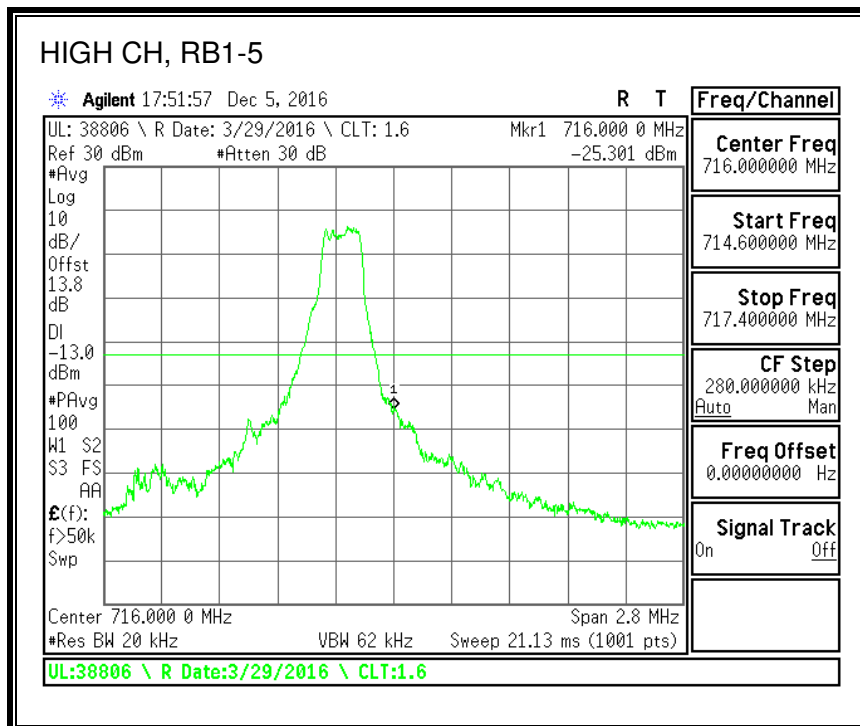

QPSK, (10.0 MHz BAND WIDTH)

16QAM, (10.0 MHz BAND WIDTH)

QPSK, (15.0 MHz BAND WIDTH)

16QAM, (15.0 MHz BAND WIDTH)

QPSK, (20.0 MHz BAND WIDTH)

16QAM, (20.0 MHz BAND WIDTH)

8.2.5. LTE BAND 12 BANDEDGE

QPSK, (1.4 MHz BAND WIDTH)

16QAM, (1.4 MHz BAND WIDTH)

QPSK, (3.0 MHz BAND WIDTH)

16QAM, (3.0 MHz BAND WIDTH)

QPSK, (5.0 MHz BAND WIDTH)

16QAM, (5.0 MHz BAND WIDTH)

QPSK, (10.0 MHz BAND WIDTH)

16QAM, (10.0 MHz BAND WIDTH)

8.2.6. LTE BAND 13 ADJACENT CHANNEL POWER

QPSK, (5.0 MHz BAND WIDTH)

16QAM, (5.0 MHz BAND WIDTH)

QPSK, (10.0 MHz BAND WIDTH)

16QAM, (10.0 MHz BAND WIDTH)

8.2.7. LTE BAND 17 BANDEDGE

QPSK, (5.0 MHz BAND WIDTH)

16QAM, (5.0 MHz BAND WIDTH)

QPSK, (10.0 MHz BAND WIDTH)