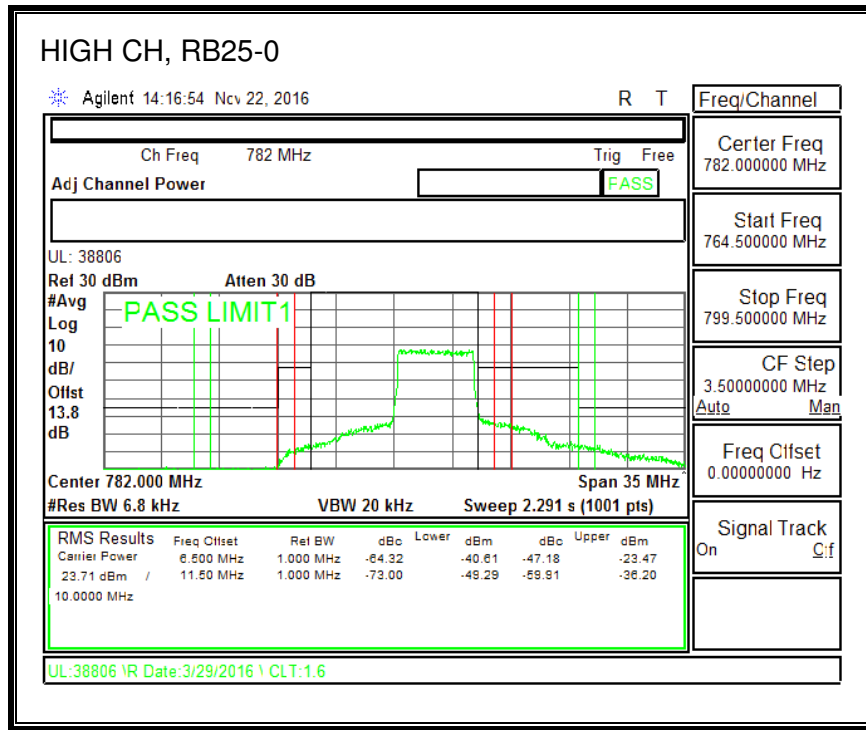

16QAM, (1.4 MHz BAND WIDTH)

QPSK, (3.0 MHz BAND WIDTH)

16QAM, (3.0 MHz BAND WIDTH)

QPSK, (5.0 MHz BAND WIDTH)

16QAM, (5.0 MHz BAND WIDTH)

QPSK, (10.0 MHz BAND WIDTH)

16QAM, (10.0 MHz BAND WIDTH)

8.2.6. LTE BAND 13 ADJACENT CHANNEL POWER

QPSK, (5.0 MHz BAND WIDTH)

16QAM, (5.0 MHz BAND WIDTH)

QPSK, (10.0 MHz BAND WIDTH)

16QAM, (10.0 MHz BAND WIDTH)

8.2.7. LTE BAND 17 BANDEDGE

QPSK, (5.0 MHz BAND WIDTH)

16QAM, (5.0 MHz BAND WIDTH)

QPSK, (10.0 MHz BAND WIDTH)