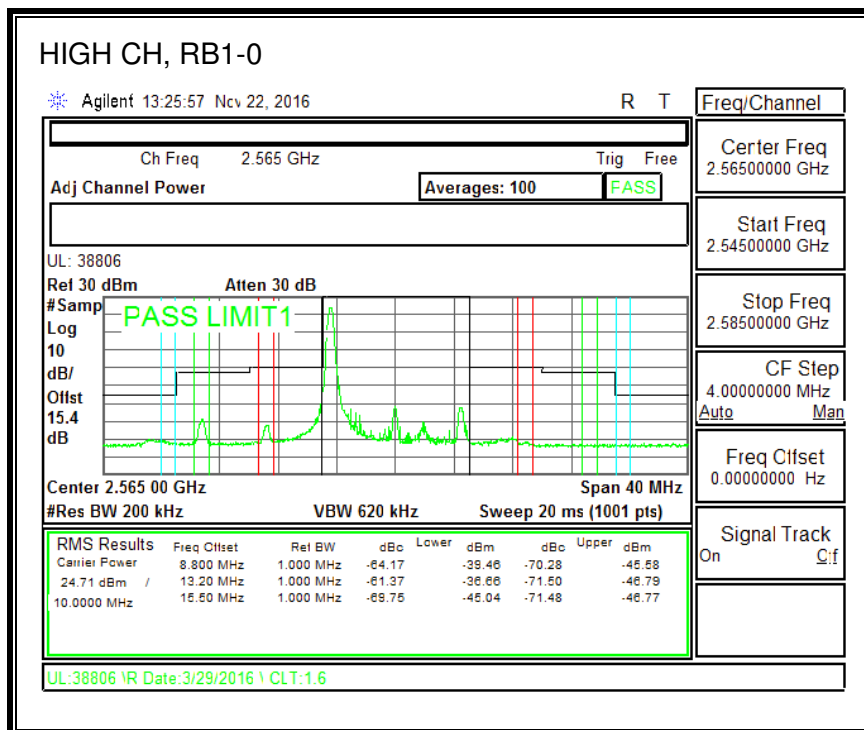

QPSK, (10.0 MHz BAND WIDTH)

16QAM, (10.0 MHz BAND WIDTH)

QPSK, (15.0 MHz BAND WIDTH)

16QAM, (15.0 MHz BAND WIDTH)

QPSK, (20.0 MHz BAND WIDTH)

16QAM, (20.0 MHz BAND WIDTH)

8.2.5. LTE BAND 12 BANDEDGE

QPSK, (1.4 MHz BAND WIDTH)

16QAM, (1.4 MHz BAND WIDTH)

QPSK, (3.0 MHz BAND WIDTH)

16QAM, (3.0 MHz BAND WIDTH)

QPSK, (5.0 MHz BAND WIDTH)

16QAM, (5.0 MHz BAND WIDTH)

QPSK, (10.0 MHz BAND WIDTH)

16QAM, (10.0 MHz BAND WIDTH)

8.2.6. LTE BAND 13 ADJACENT CHANNEL POWER