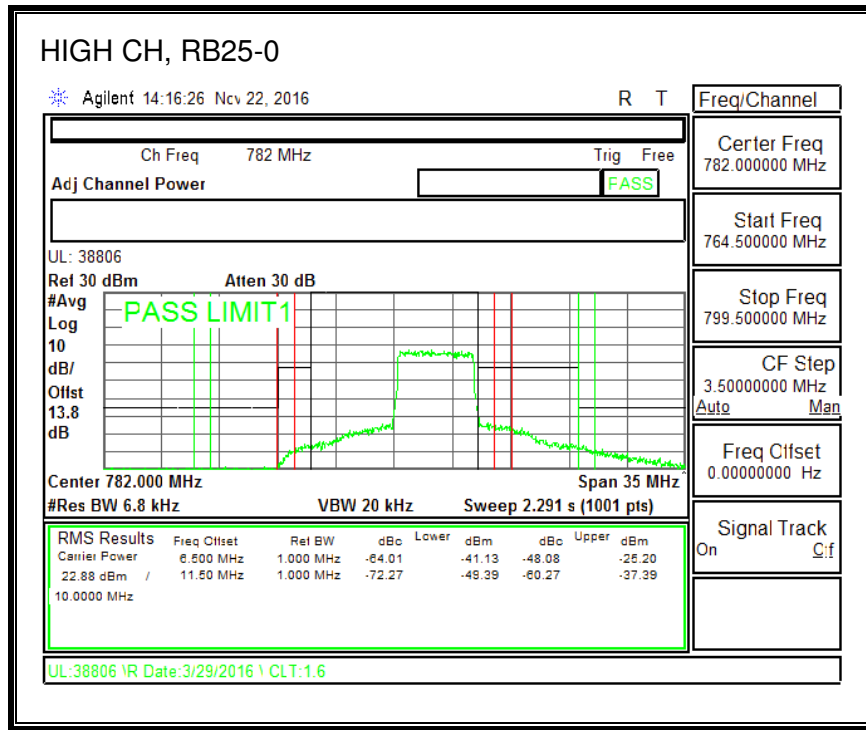

16QAM, (1.4 MHz BAND WIDTH)

QPSK, (3.0 MHz BAND WIDTH)

16QAM, (3.0 MHz BAND WIDTH)

QPSK, (5.0 MHz BAND WIDTH)

16QAM, (5.0 MHz BAND WIDTH)

QPSK, (10.0 MHz BAND WIDTH)

16QAM, (10.0 MHz BAND WIDTH)

8.2.6. LTE BAND 13 ADJACENT CHANNEL POWER

QPSK, (5.0 MHz BAND WIDTH)

16QAM, (5.0 MHz BAND WIDTH)

QPSK, (10.0 MHz BAND WIDTH)

16QAM, (10.0 MHz BAND WIDTH)

8.2.7. LTE BAND 17 BANDEDGE

QPSK, (5.0 MHz BAND WIDTH)

16QAM, (5.0 MHz BAND WIDTH)

QPSK, (10.0 MHz BAND WIDTH)