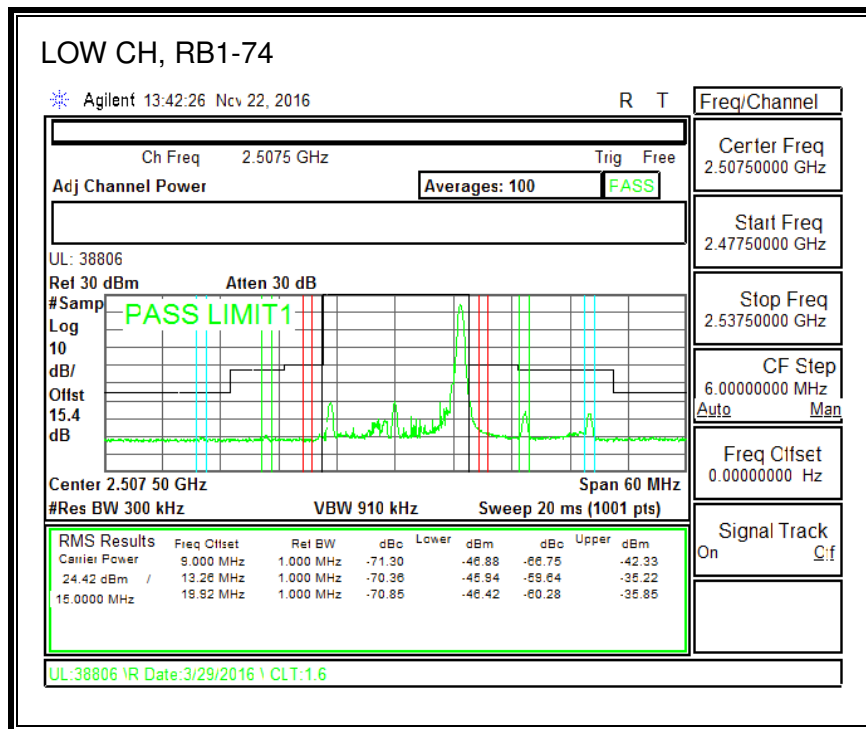

QPSK, (10.0 MHz BAND WIDTH)

16QAM, (10.0 MHz BAND WIDTH)

QPSK, (15.0 MHz BAND WIDTH)

16QAM, (15.0 MHz BAND WIDTH)

QPSK, (20.0 MHz BAND WIDTH)

16QAM, (20.0 MHz BAND WIDTH)

8.2.5. LTE BAND 12 BANDEDGE

QPSK, (1.4 MHz BAND WIDTH)

16QAM, (1.4 MHz BAND WIDTH)

QPSK, (3.0 MHz BAND WIDTH)

16QAM, (3.0 MHz BAND WIDTH)

QPSK, (5.0 MHz BAND WIDTH)

16QAM, (5.0 MHz BAND WIDTH)

QPSK, (10.0 MHz BAND WIDTH)

16QAM, (10.0 MHz BAND WIDTH)

8.2.6. LTE BAND 13 ADJACENT CHANNEL POWER

QPSK, (5.0 MHz BAND WIDTH)

16QAM, (5.0 MHz BAND WIDTH)

QPSK, (10.0 MHz BAND WIDTH)

16QAM, (10.0 MHz BAND WIDTH)

8.2.7. LTE BAND 17 BANDEDGE

QPSK, (5.0 MHz BAND WIDTH)

16QAM, (5.0 MHz BAND WIDTH)

QPSK, (10.0 MHz BAND WIDTH)