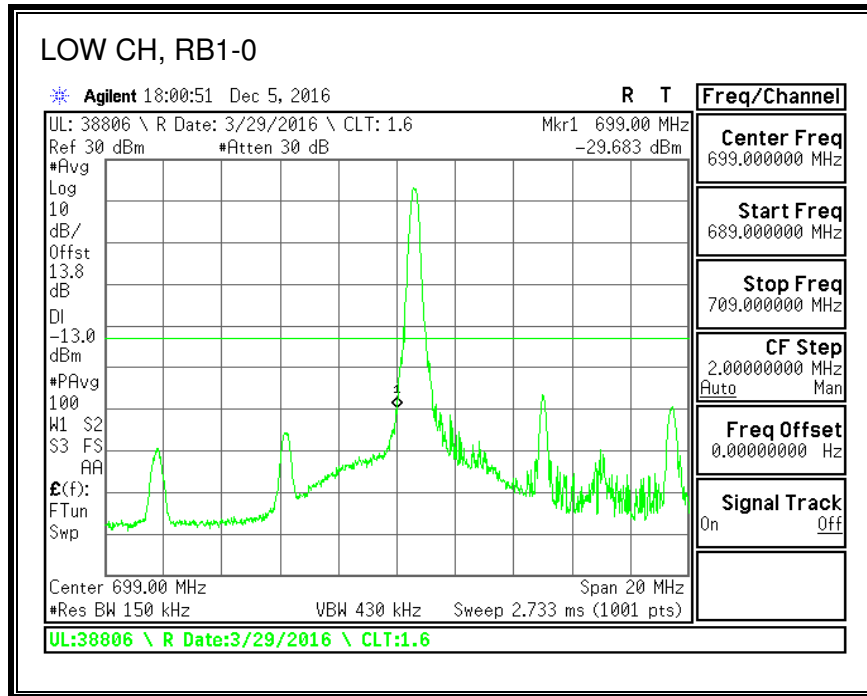

QPSK, (10.0 MHz BAND WIDTH)

16QAM, (10.0 MHz BAND WIDTH)

QPSK, (15.0 MHz BAND WIDTH)

16QAM, (15.0 MHz BAND WIDTH)

QPSK, (20.0 MHz BAND WIDTH)

16QAM, (20.0 MHz BAND WIDTH)

8.2.5. LTE BAND 12 BANDEDGE

QPSK, (1.4 MHz BAND WIDTH)

16QAM, (1.4 MHz BAND WIDTH)

QPSK, (3.0 MHz BAND WIDTH)

16QAM, (3.0 MHz BAND WIDTH)

QPSK, (5.0 MHz BAND WIDTH)

16QAM, (5.0 MHz BAND WIDTH)

QPSK, (10.0 MHz BAND WIDTH)

16QAM, (10.0 MHz BAND WIDTH)

8.2.6. LTE BAND 13 ADJACENT CHANNEL POWER

QPSK, (5.0 MHz BAND WIDTH)

16QAM, (5.0 MHz BAND WIDTH)

QPSK, (10.0 MHz BAND WIDTH)

16QAM, (10.0 MHz BAND WIDTH)

8.2.7. LTE BAND 17 BANDEDGE

QPSK, (5.0 MHz BAND WIDTH)

16QAM, (5.0 MHz BAND WIDTH)

QPSK, (10.0 MHz BAND WIDTH)