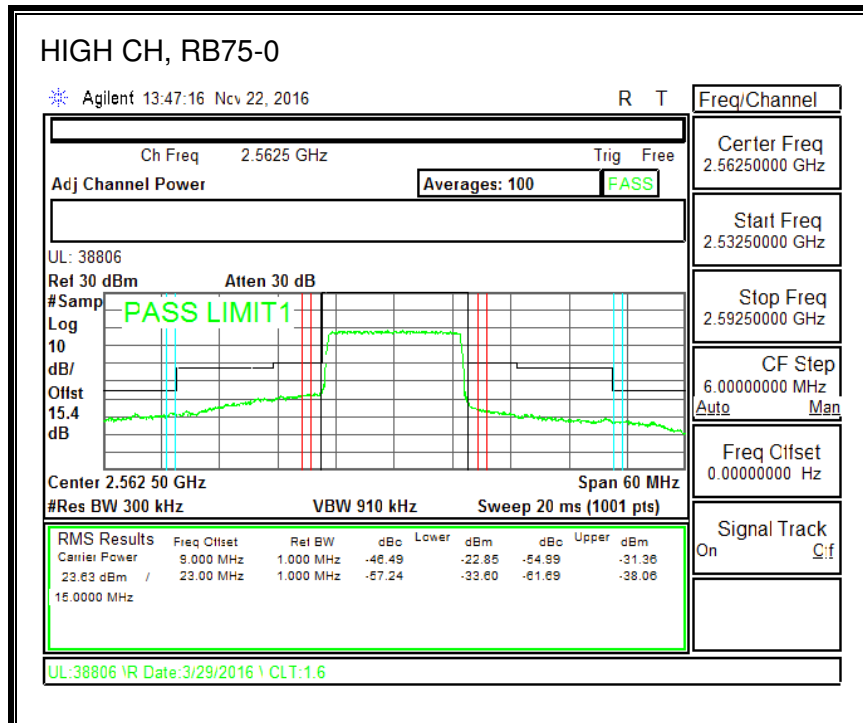

QPSK, (10.0 MHz BAND WIDTH)

16QAM, (10.0 MHz BAND WIDTH)

QPSK, (15.0 MHz BAND WIDTH)

16QAM, (15.0 MHz BAND WIDTH)

QPSK, (20.0 MHz BAND WIDTH)

16QAM, (20.0 MHz BAND WIDTH)

8.2.5. LTE BAND 12 BANDEDGE

QPSK, (1.4 MHz BAND WIDTH)

16QAM, (1.4 MHz BAND WIDTH)

QPSK, (3.0 MHz BAND WIDTH)

16QAM, (3.0 MHz BAND WIDTH)

QPSK, (5.0 MHz BAND WIDTH)

16QAM, (5.0 MHz BAND WIDTH)

QPSK, (10.0 MHz BAND WIDTH)

16QAM, (10.0 MHz BAND WIDTH)

8.2.6. LTE BAND 13 ADJACENT CHANNEL POWER