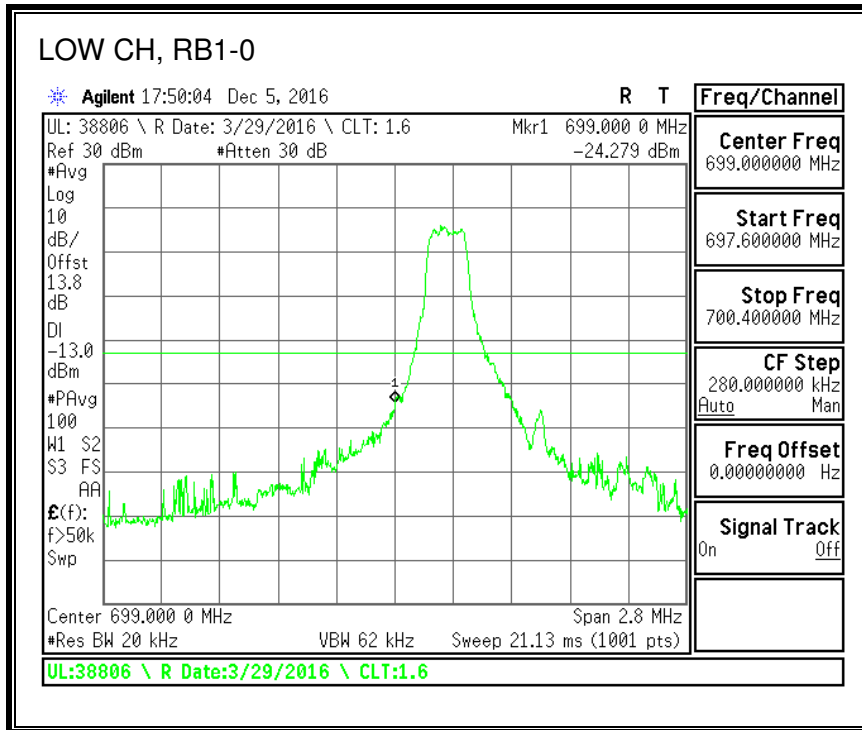

QPSK, (10.0 MHz BAND WIDTH)

16QAM, (10.0 MHz BAND WIDTH)

QPSK, (15.0 MHz BAND WIDTH)

16QAM, (15.0 MHz BAND WIDTH)

QPSK, (20.0 MHz BAND WIDTH)

16QAM, (20.0 MHz BAND WIDTH)

8.2.5. LTE BAND 12 BANDEDGE

QPSK, (1.4 MHz BAND WIDTH)

16QAM, (1.4 MHz BAND WIDTH)

QPSK, (3.0 MHz BAND WIDTH)

16QAM, (3.0 MHz BAND WIDTH)

QPSK, (5.0 MHz BAND WIDTH)

16QAM, (5.0 MHz BAND WIDTH)

QPSK, (10.0 MHz BAND WIDTH)

16QAM, (10.0 MHz BAND WIDTH)

8.2.6. LTE BAND 13 ADJACENT CHANNEL POWER