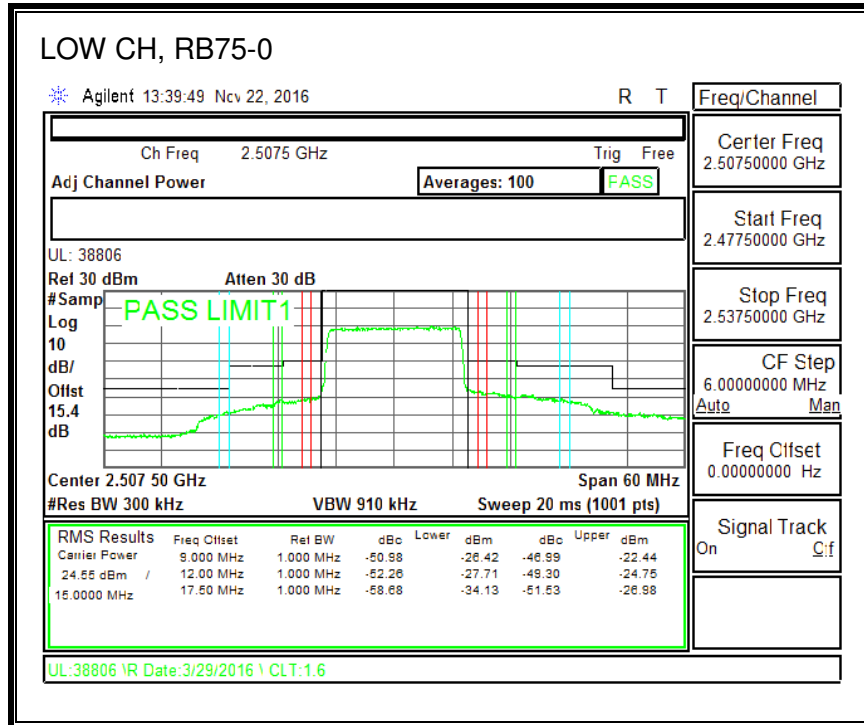

QPSK, (10.0 MHz BAND WIDTH)

16QAM, (10.0 MHz BAND WIDTH)

QPSK, (15.0 MHz BAND WIDTH)

16QAM, (15.0 MHz BAND WIDTH)

QPSK, (20.0 MHz BAND WIDTH)

16QAM, (20.0 MHz BAND WIDTH)

8.2.5. LTE BAND 12 BANDEDGE

QPSK, (1.4 MHz BAND WIDTH)

16QAM, (1.4 MHz BAND WIDTH)

QPSK, (3.0 MHz BAND WIDTH)

16QAM, (3.0 MHz BAND WIDTH)

QPSK, (5.0 MHz BAND WIDTH)

16QAM, (5.0 MHz BAND WIDTH)

QPSK, (10.0 MHz BAND WIDTH)

16QAM, (10.0 MHz BAND WIDTH)

8.2.6. LTE BAND 13 ADJACENT CHANNEL POWER

QPSK, (5.0 MHz BAND WIDTH)

16QAM, (5.0 MHz BAND WIDTH)

QPSK, (10.0 MHz BAND WIDTH)

16QAM, (10.0 MHz BAND WIDTH)

8.2.7. LTE BAND 17 BANDEDGE

QPSK, (5.0 MHz BAND WIDTH)

16QAM, (5.0 MHz BAND WIDTH)

QPSK, (10.0 MHz BAND WIDTH)