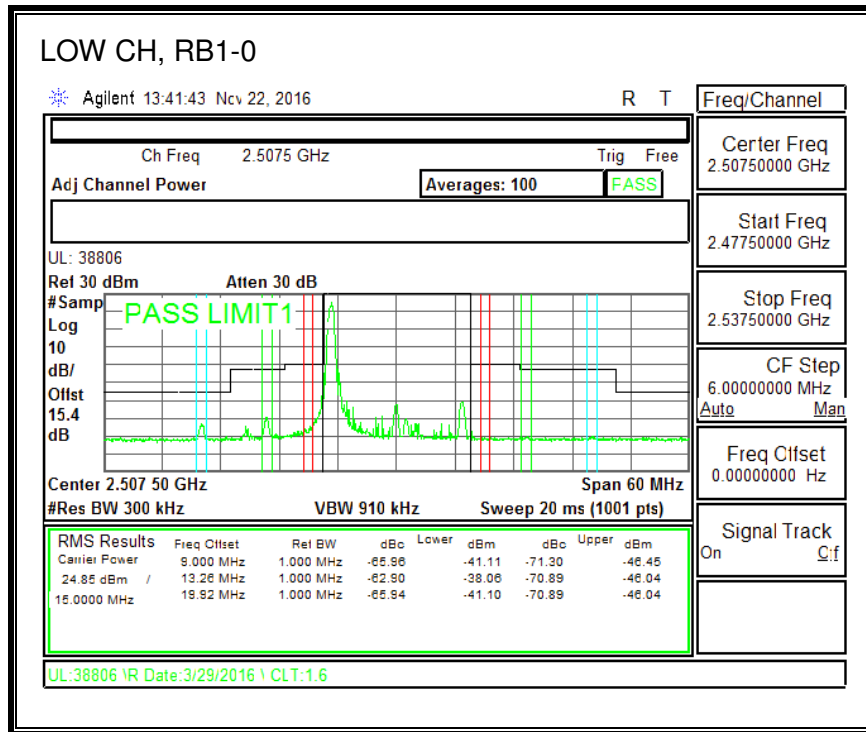

QPSK, (10.0 MHz BAND WIDTH)

16QAM, (10.0 MHz BAND WIDTH)

QPSK, (15.0 MHz BAND WIDTH)

16QAM, (15.0 MHz BAND WIDTH)

QPSK, (20.0 MHz BAND WIDTH)

16QAM, (20.0 MHz BAND WIDTH)

8.2.5. LTE BAND 12 BANDEDGE

QPSK, (1.4 MHz BAND WIDTH)

16QAM, (1.4 MHz BAND WIDTH)

QPSK, (3.0 MHz BAND WIDTH)

16QAM, (3.0 MHz BAND WIDTH)

QPSK, (5.0 MHz BAND WIDTH)

16QAM, (5.0 MHz BAND WIDTH)

QPSK, (10.0 MHz BAND WIDTH)

16QAM, (10.0 MHz BAND WIDTH)

8.2.6. LTE BAND 13 ADJACENT CHANNEL POWER