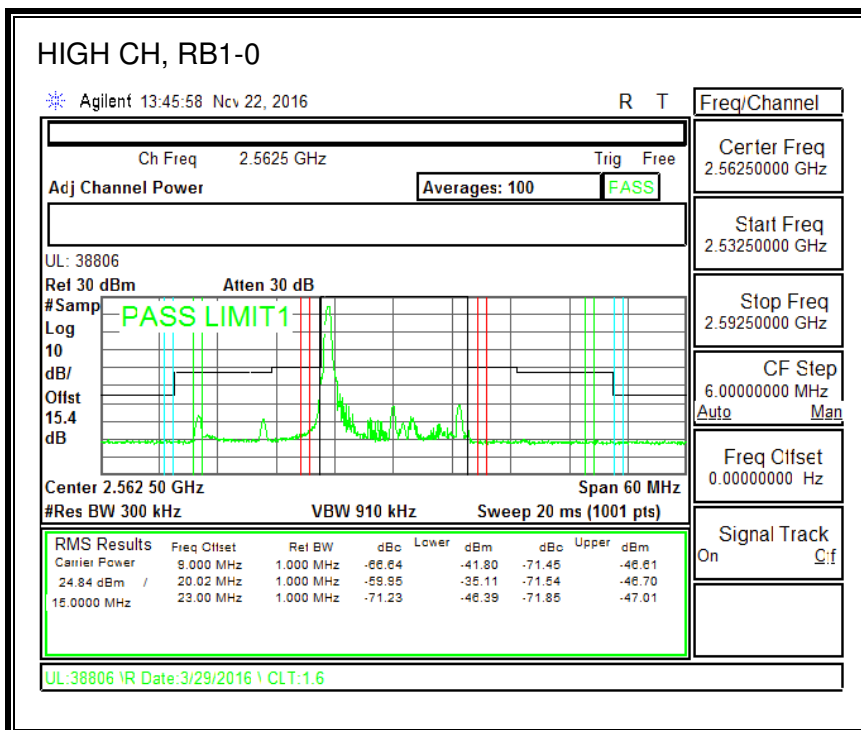

QPSK, (10.0 MHz BAND WIDTH)

16QAM, (10.0 MHz BAND WIDTH)

QPSK, (15.0 MHz BAND WIDTH)

16QAM, (15.0 MHz BAND WIDTH)

QPSK, (20.0 MHz BAND WIDTH)

16QAM, (20.0 MHz BAND WIDTH)

8.2.5. LTE BAND 12 BANDEDGE

QPSK, (1.4 MHz BAND WIDTH)

16QAM, (1.4 MHz BAND WIDTH)

QPSK, (3.0 MHz BAND WIDTH)

16QAM, (3.0 MHz BAND WIDTH)

QPSK, (5.0 MHz BAND WIDTH)

16QAM, (5.0 MHz BAND WIDTH)

QPSK, (10.0 MHz BAND WIDTH)

16QAM, (10.0 MHz BAND WIDTH)

8.2.6. LTE BAND 13 ADJACENT CHANNEL POWER

QPSK, (5.0 MHz BAND WIDTH)

16QAM, (5.0 MHz BAND WIDTH)

QPSK, (10.0 MHz BAND WIDTH)

16QAM, (10.0 MHz BAND WIDTH)

8.2.7. LTE BAND 17 BANDEDGE

QPSK, (5.0 MHz BAND WIDTH)

16QAM, (5.0 MHz BAND WIDTH)

QPSK, (10.0 MHz BAND WIDTH)

16QAM, (10.0 MHz BAND WIDTH)