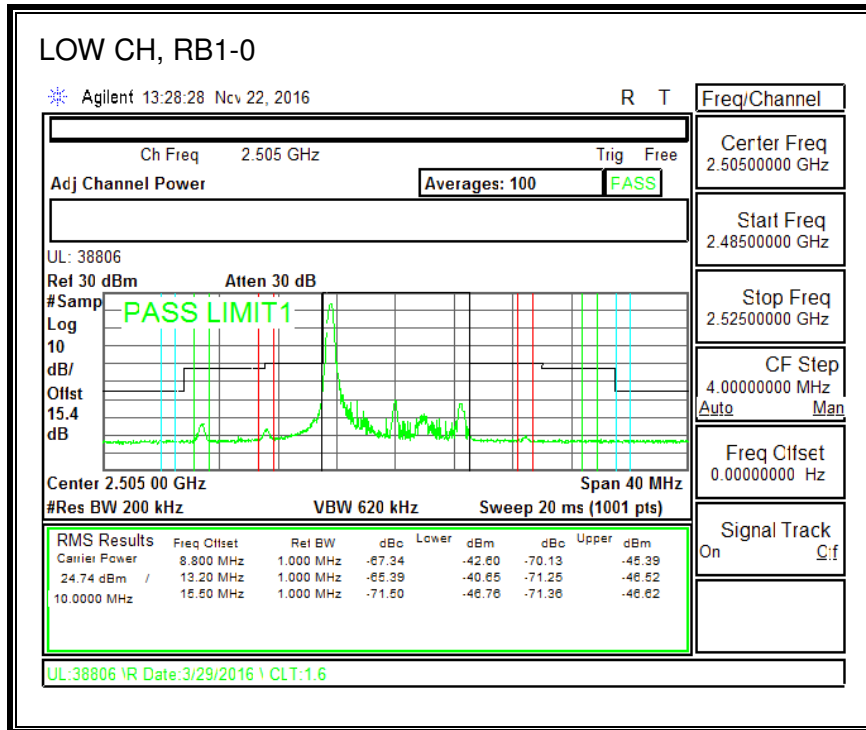

QPSK, (10.0 MHz BAND WIDTH)

16QAM, (10.0 MHz BAND WIDTH)

QPSK, (15.0 MHz BAND WIDTH)

16QAM, (15.0 MHz BAND WIDTH)

QPSK, (20.0 MHz BAND WIDTH)

16QAM, (20.0 MHz BAND WIDTH)

8.2.5. LTE BAND 12 BANDEDGE

QPSK, (1.4 MHz BAND WIDTH)

16QAM, (1.4 MHz BAND WIDTH)

QPSK, (3.0 MHz BAND WIDTH)

16QAM, (3.0 MHz BAND WIDTH)

QPSK, (5.0 MHz BAND WIDTH)

16QAM, (5.0 MHz BAND WIDTH)

QPSK, (10.0 MHz BAND WIDTH)

16QAM, (10.0 MHz BAND WIDTH)

8.2.6. LTE BAND 13 ADJACENT CHANNEL POWER

QPSK, (5.0 MHz BAND WIDTH)

16QAM, (5.0 MHz BAND WIDTH)

QPSK, (10.0 MHz BAND WIDTH)

16QAM, (10.0 MHz BAND WIDTH)

8.2.7. LTE BAND 17 BANDEDGE

QPSK, (5.0 MHz BAND WIDTH)

16QAM, (5.0 MHz BAND WIDTH)

QPSK, (10.0 MHz BAND WIDTH)