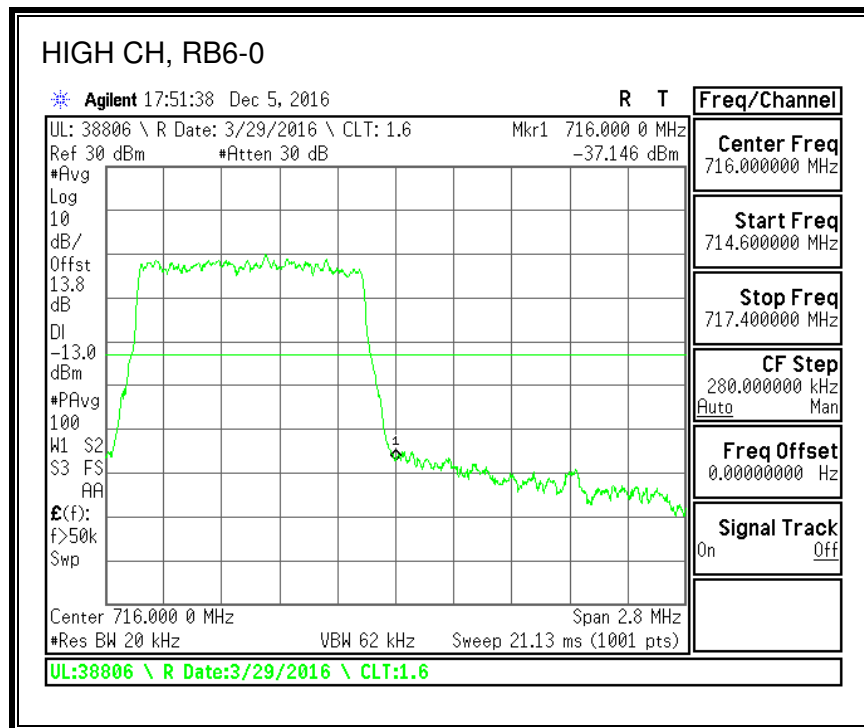

QPSK, (10.0 MHz BAND WIDTH)

16QAM, (10.0 MHz BAND WIDTH)

QPSK, (15.0 MHz BAND WIDTH)

16QAM, (15.0 MHz BAND WIDTH)

QPSK, (20.0 MHz BAND WIDTH)

16QAM, (20.0 MHz BAND WIDTH)

8.2.5. LTE BAND 12 BANDEDGE

QPSK, (1.4 MHz BAND WIDTH)

16QAM, (1.4 MHz BAND WIDTH)

QPSK, (3.0 MHz BAND WIDTH)

16QAM, (3.0 MHz BAND WIDTH)

QPSK, (5.0 MHz BAND WIDTH)

16QAM, (5.0 MHz BAND WIDTH)

QPSK, (10.0 MHz BAND WIDTH)

16QAM, (10.0 MHz BAND WIDTH)

8.2.6. LTE BAND 13 ADJACENT CHANNEL POWER