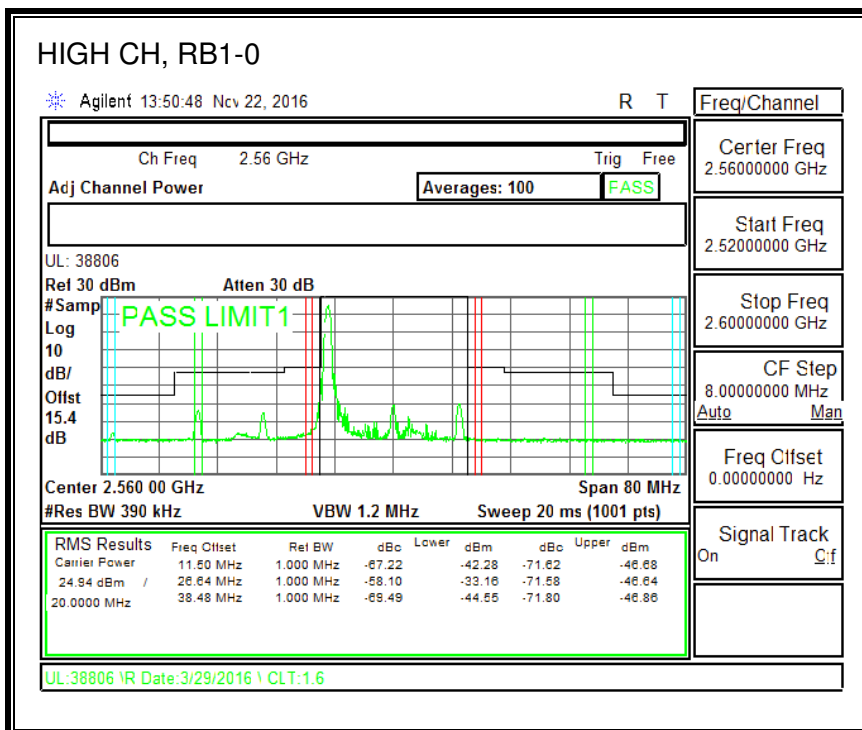

QPSK, (10.0 MHz BAND WIDTH)

16QAM, (10.0 MHz BAND WIDTH)

QPSK, (15.0 MHz BAND WIDTH)

16QAM, (15.0 MHz BAND WIDTH)

QPSK, (20.0 MHz BAND WIDTH)

16QAM, (20.0 MHz BAND WIDTH)

8.2.5. LTE BAND 12 BANDEDGE

QPSK, (1.4 MHz BAND WIDTH)

16QAM, (1.4 MHz BAND WIDTH)

QPSK, (3.0 MHz BAND WIDTH)

16QAM, (3.0 MHz BAND WIDTH)

QPSK, (5.0 MHz BAND WIDTH)

16QAM, (5.0 MHz BAND WIDTH)

QPSK, (10.0 MHz BAND WIDTH)

16QAM, (10.0 MHz BAND WIDTH)

8.2.6. LTE BAND 13 ADJACENT CHANNEL POWER