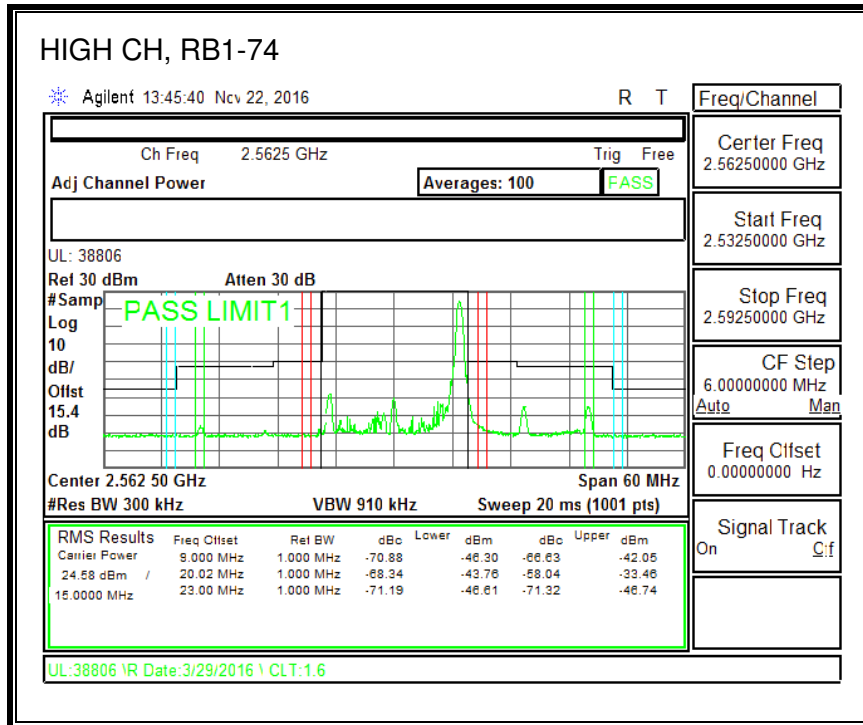

QPSK, (10.0 MHz BAND WIDTH)

16QAM, (10.0 MHz BAND WIDTH)

QPSK, (15.0 MHz BAND WIDTH)

16QAM, (15.0 MHz BAND WIDTH)

QPSK, (20.0 MHz BAND WIDTH)

16QAM, (20.0 MHz BAND WIDTH)

8.2.5. LTE BAND 12 BANDEDGE

QPSK, (1.4 MHz BAND WIDTH)

16QAM, (1.4 MHz BAND WIDTH)

QPSK, (3.0 MHz BAND WIDTH)

16QAM, (3.0 MHz BAND WIDTH)

QPSK, (5.0 MHz BAND WIDTH)

16QAM, (5.0 MHz BAND WIDTH)

QPSK, (10.0 MHz BAND WIDTH)

16QAM, (10.0 MHz BAND WIDTH)

8.2.6. LTE BAND 13 ADJACENT CHANNEL POWER