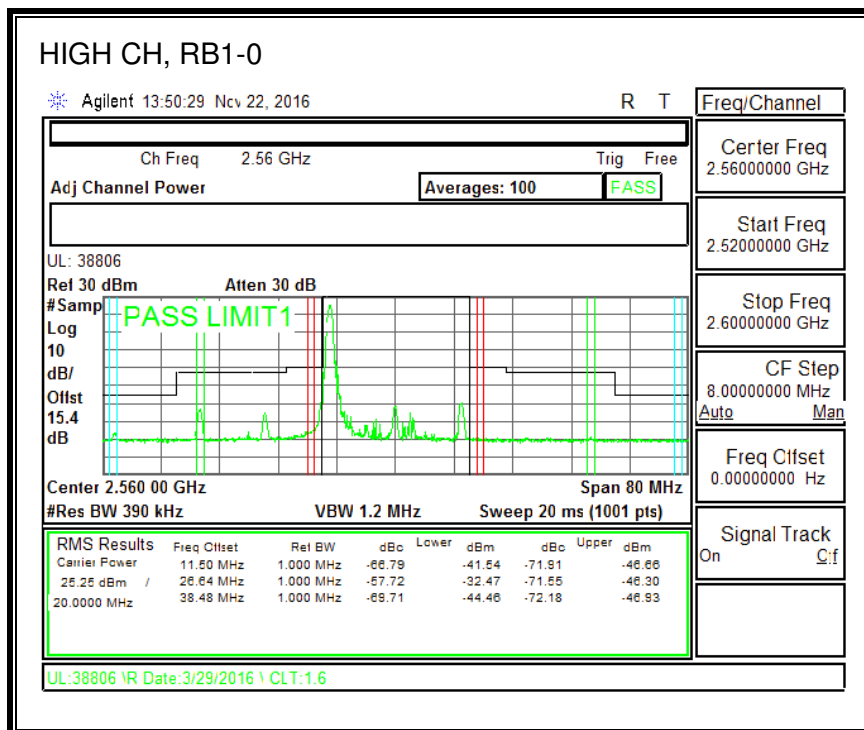

QPSK, (10.0 MHz BAND WIDTH)

16QAM, (10.0 MHz BAND WIDTH)

QPSK, (15.0 MHz BAND WIDTH)

16QAM, (15.0 MHz BAND WIDTH)

QPSK, (20.0 MHz BAND WIDTH)

16QAM, (20.0 MHz BAND WIDTH)

8.2.5. LTE BAND 12 BANDEDGE

QPSK, (1.4 MHz BAND WIDTH)

16QAM, (1.4 MHz BAND WIDTH)

QPSK, (3.0 MHz BAND WIDTH)

16QAM, (3.0 MHz BAND WIDTH)

QPSK, (5.0 MHz BAND WIDTH)

16QAM, (5.0 MHz BAND WIDTH)

QPSK, (10.0 MHz BAND WIDTH)

16QAM, (10.0 MHz BAND WIDTH)

8.2.6. LTE BAND 13 ADJACENT CHANNEL POWER