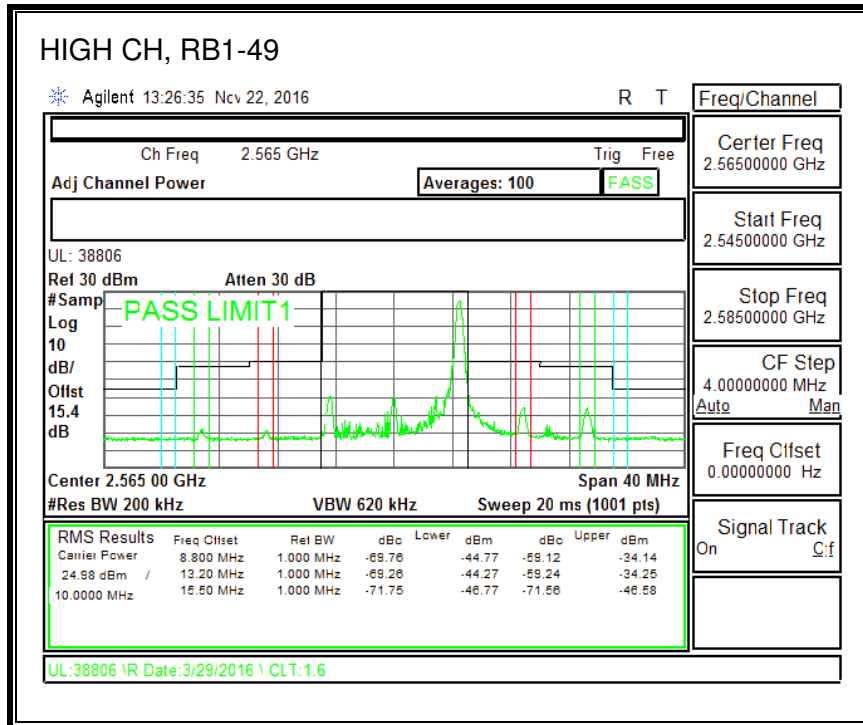

QPSK, (10.0 MHz BAND WIDTH)

16QAM, (10.0 MHz BAND WIDTH)

QPSK, (15.0 MHz BAND WIDTH)

16QAM, (15.0 MHz BAND WIDTH)

QPSK, (20.0 MHz BAND WIDTH)

16QAM, (20.0 MHz BAND WIDTH)

8.2.5. LTE BAND 12 BANDEDGE

QPSK, (1.4 MHz BAND WIDTH)

16QAM, (1.4 MHz BAND WIDTH)

QPSK, (3.0 MHz BAND WIDTH)

16QAM, (3.0 MHz BAND WIDTH)

QPSK, (5.0 MHz BAND WIDTH)

16QAM, (5.0 MHz BAND WIDTH)

QPSK, (10.0 MHz BAND WIDTH)

16QAM, (10.0 MHz BAND WIDTH)

8.2.6. LTE BAND 13 ADJACENT CHANNEL POWER