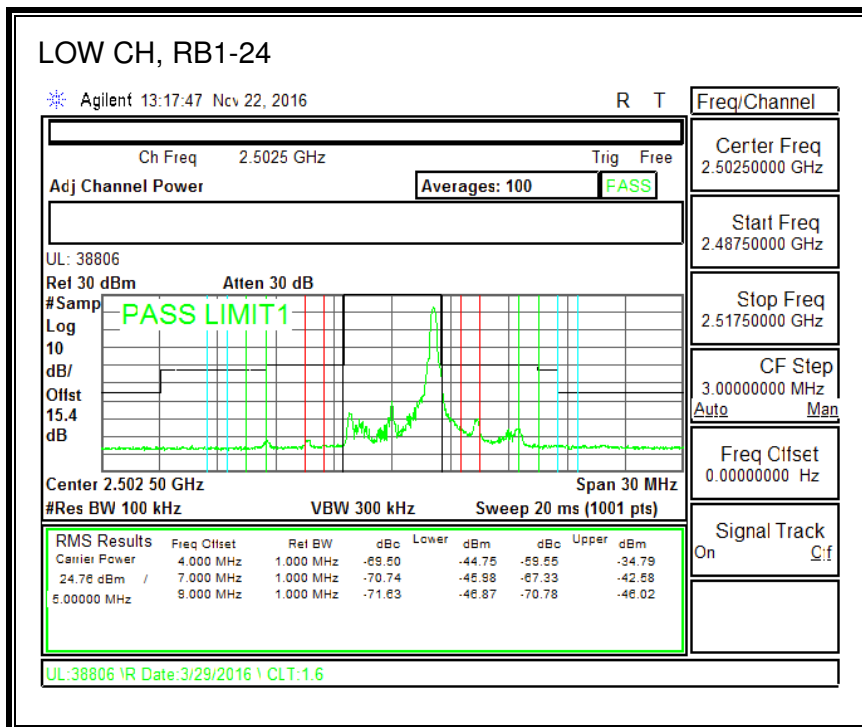

16QAM, (5.0 MHz BAND WIDTH)

QPSK, (10.0 MHz BAND WIDTH)

16QAM, (10.0 MHz BAND WIDTH)

QPSK, (15.0 MHz BAND WIDTH)

16QAM, (15.0 MHz BAND WIDTH)

QPSK, (20.0 MHz BAND WIDTH)

16QAM, (20.0 MHz BAND WIDTH)

8.2.3. LTE BAND 5 BANDEDGE

QPSK, (1.4 MHz BAND WIDTH)

16QAM, (1.4 MHz BAND WIDTH)

QPSK, (3.0 MHz BAND WIDTH)

16QAM, (3.0 MHz BAND WIDTH)

QPSK, (5.0 MHz BAND WIDTH)

16QAM, (5.0 MHz BAND WIDTH)

QPSK, (10.0 MHz BAND WIDTH)

16QAM, (10.0 MHz BAND WIDTH)

8.2.4. LTE BAND 7 ADJACENT CHANNEL POWER

QPSK, (5.0 MHz BAND WIDTH)

16QAM, (5.0 MHz BAND WIDTH)