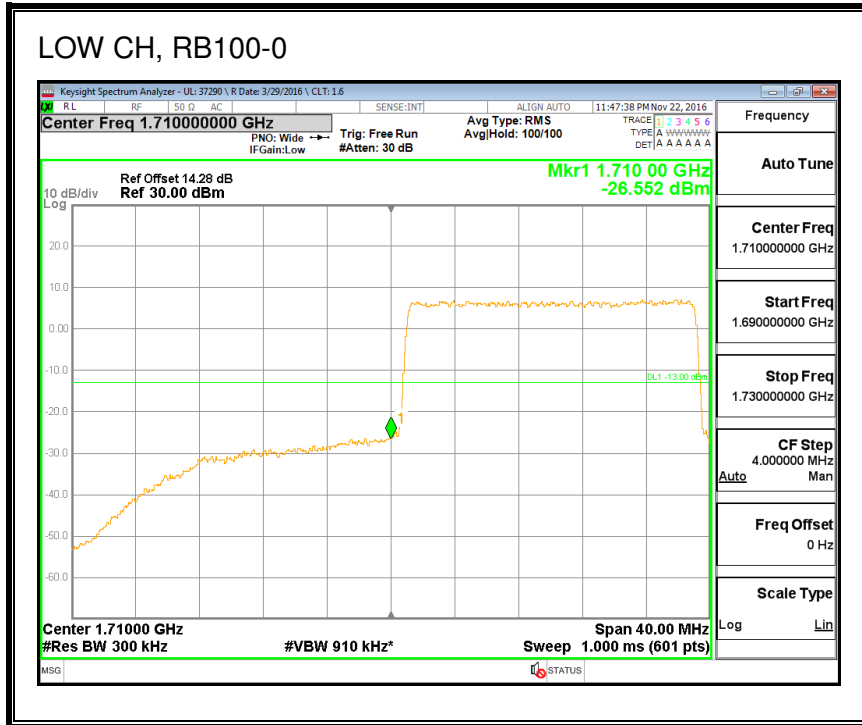

QPSK, (20.0 MHz BAND WIDTH)

16QAM, (20.0 MHz BAND WIDTH)

8.2.2. LTE BAND 4 BANDEDGE

QPSK, (1.4 MHz BAND WIDTH)

16QAM, (1.4 MHz BAND WIDTH)

QPSK, (3.0 MHz BAND WIDTH)

16QAM, (3.0 MHz BAND WIDTH)

QPSK, (5.0 MHz BAND WIDTH)

16QAM, (5.0 MHz BAND WIDTH)

QPSK, (10.0 MHz BAND WIDTH)

16QAM, (10.0 MHz BAND WIDTH)

QPSK, (15.0 MHz BAND WIDTH)

16QAM, (15.0 MHz BAND WIDTH)

QPSK, (20.0 MHz BAND WIDTH)

16QAM, (20.0 MHz BAND WIDTH)

8.2.3. LTE BAND 5 BANDEDGE

QPSK, (1.4 MHz BAND WIDTH)

16QAM, (1.4 MHz BAND WIDTH)

QPSK, (3.0 MHz BAND WIDTH)

16QAM, (3.0 MHz BAND WIDTH)

QPSK, (5.0 MHz BAND WIDTH)

16QAM, (5.0 MHz BAND WIDTH)

QPSK, (10.0 MHz BAND WIDTH)

16QAM, (10.0 MHz BAND WIDTH)

8.2.4. LTE BAND 7 ADJACENT CHANNEL POWER

QPSK, (5.0 MHz BAND WIDTH)

16QAM, (5.0 MHz BAND WIDTH)