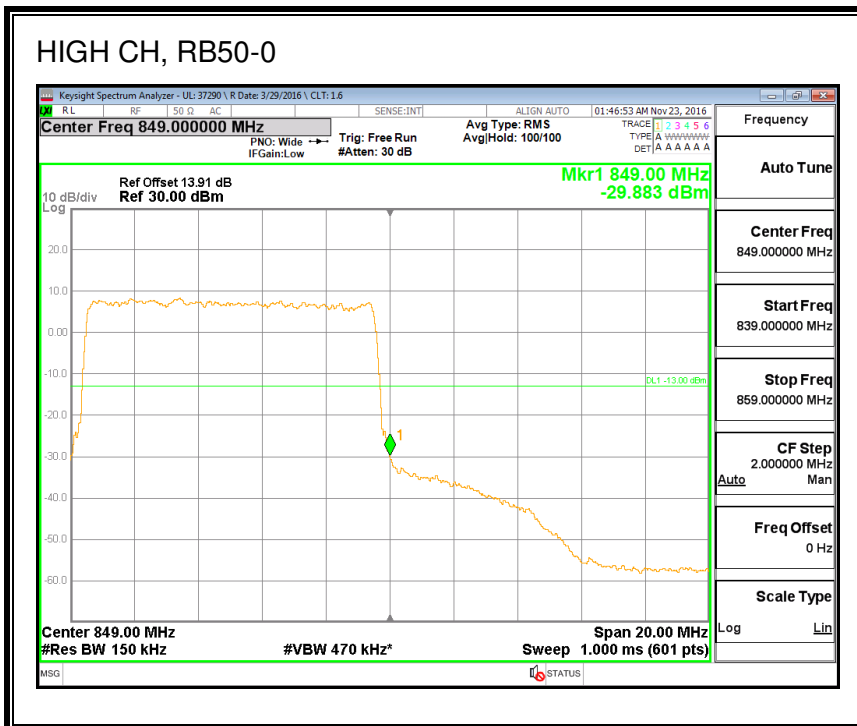

16QAM, (5.0 MHz BAND WIDTH)

QPSK, (10.0 MHz BAND WIDTH)

16QAM, (10.0 MHz BAND WIDTH)

QPSK, (15.0 MHz BAND WIDTH)

16QAM, (15.0 MHz BAND WIDTH)

QPSK, (20.0 MHz BAND WIDTH)

16QAM, (20.0 MHz BAND WIDTH)

8.2.3. LTE BAND 5 BANDEDGE

QPSK, (1.4 MHz BAND WIDTH)

16QAM, (1.4 MHz BAND WIDTH)

QPSK, (3.0 MHz BAND WIDTH)

16QAM, (3.0 MHz BAND WIDTH)

QPSK, (5.0 MHz BAND WIDTH)

16QAM, (5.0 MHz BAND WIDTH)

QPSK, (10.0 MHz BAND WIDTH)

16QAM, (10.0 MHz BAND WIDTH)

8.2.4. LTE BAND 7 ADJACENT CHANNEL POWER

QPSK, (5.0 MHz BAND WIDTH)

16QAM, (5.0 MHz BAND WIDTH)