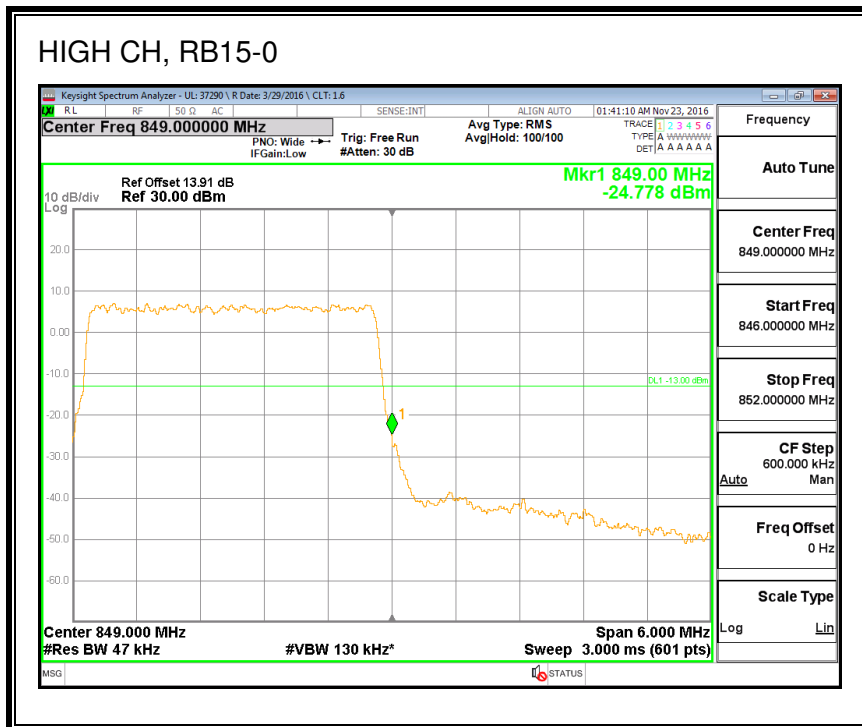

16QAM, (5.0 MHz BAND WIDTH)

QPSK, (10.0 MHz BAND WIDTH)

16QAM, (10.0 MHz BAND WIDTH)

QPSK, (15.0 MHz BAND WIDTH)

16QAM, (15.0 MHz BAND WIDTH)

QPSK, (20.0 MHz BAND WIDTH)

16QAM, (20.0 MHz BAND WIDTH)

8.2.3. LTE BAND 5 BANDEDGE

QPSK, (1.4 MHz BAND WIDTH)

16QAM, (1.4 MHz BAND WIDTH)

QPSK, (3.0 MHz BAND WIDTH)

16QAM, (3.0 MHz BAND WIDTH)

QPSK, (5.0 MHz BAND WIDTH)

16QAM, (5.0 MHz BAND WIDTH)

QPSK, (10.0 MHz BAND WIDTH)

16QAM, (10.0 MHz BAND WIDTH)

8.2.4. LTE BAND 7 ADJACENT CHANNEL POWER

QPSK, (5.0 MHz BAND WIDTH)

16QAM, (5.0 MHz BAND WIDTH)