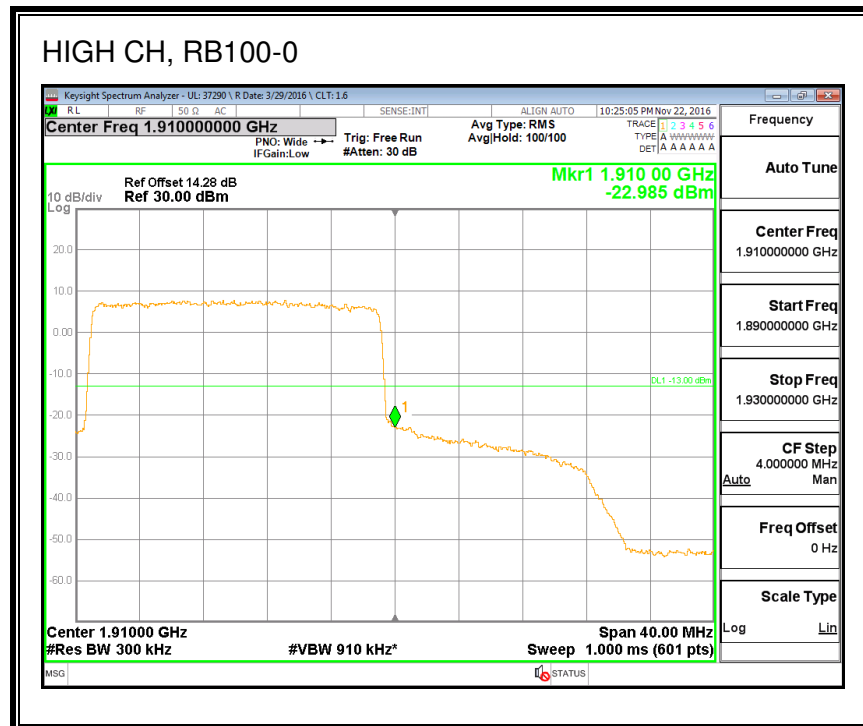

QPSK, (20.0 MHz BAND WIDTH)

16QAM, (20.0 MHz BAND WIDTH)

8.2.2. LTE BAND 4 BANDEDGE

QPSK, (1.4 MHz BAND WIDTH)

16QAM, (1.4 MHz BAND WIDTH)

QPSK, (3.0 MHz BAND WIDTH)

16QAM, (3.0 MHz BAND WIDTH)

QPSK, (5.0 MHz BAND WIDTH)

16QAM, (5.0 MHz BAND WIDTH)

QPSK, (10.0 MHz BAND WIDTH)

16QAM, (10.0 MHz BAND WIDTH)

QPSK, (15.0 MHz BAND WIDTH)

16QAM, (15.0 MHz BAND WIDTH)

QPSK, (20.0 MHz BAND WIDTH)

16QAM, (20.0 MHz BAND WIDTH)

8.2.3. LTE BAND 5 BANDEDGE

8.2.4. LTE BAND 7 ADJACENT CHANNEL POWER

QPSK, (5.0 MHz BAND WIDTH)

16QAM, (5.0 MHz BAND WIDTH)