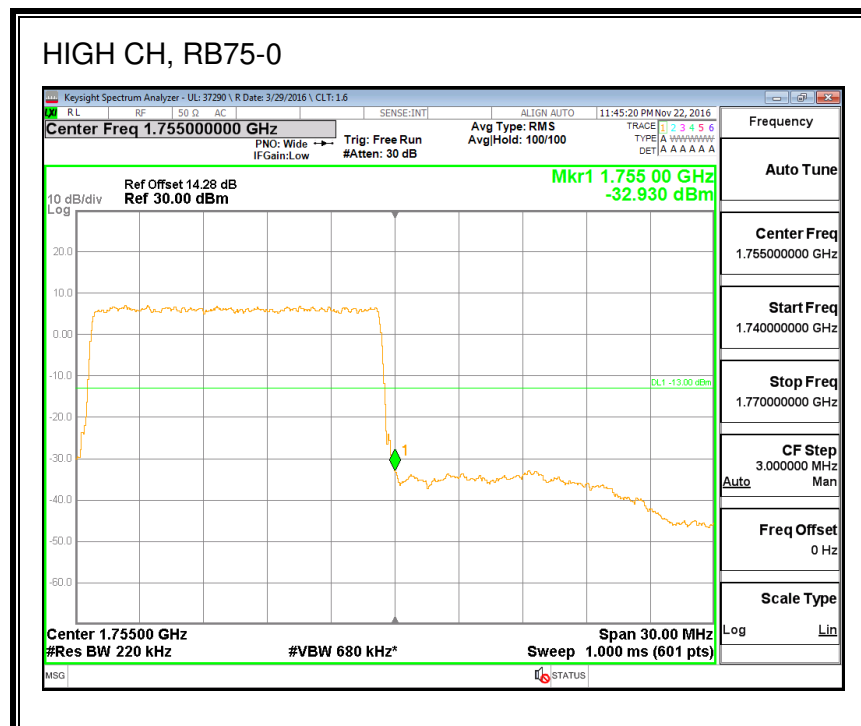

QPSK, (20.0 MHz BAND WIDTH)

16QAM, (20.0 MHz BAND WIDTH)

8.2.2. LTE BAND 4 BANDEDGE

QPSK, (1.4 MHz BAND WIDTH)

16QAM, (1.4 MHz BAND WIDTH)

QPSK, (3.0 MHz BAND WIDTH)

16QAM, (3.0 MHz BAND WIDTH)

QPSK, (5.0 MHz BAND WIDTH)

16QAM, (5.0 MHz BAND WIDTH)

QPSK, (10.0 MHz BAND WIDTH)

16QAM, (10.0 MHz BAND WIDTH)

QPSK, (15.0 MHz BAND WIDTH)

16QAM, (15.0 MHz BAND WIDTH)

QPSK, (20.0 MHz BAND WIDTH)

16QAM, (20.0 MHz BAND WIDTH)

8.2.3. LTE BAND 5 BANDEDGE

QPSK, (1.4 MHz BAND WIDTH)

16QAM, (1.4 MHz BAND WIDTH)

QPSK, (3.0 MHz BAND WIDTH)

16QAM, (3.0 MHz BAND WIDTH)

QPSK, (5.0 MHz BAND WIDTH)

16QAM, (5.0 MHz BAND WIDTH)

QPSK, (10.0 MHz BAND WIDTH)

16QAM, (10.0 MHz BAND WIDTH)

8.2.4. LTE BAND 7 ADJACENT CHANNEL POWER

QPSK, (5.0 MHz BAND WIDTH)

16QAM, (5.0 MHz BAND WIDTH)