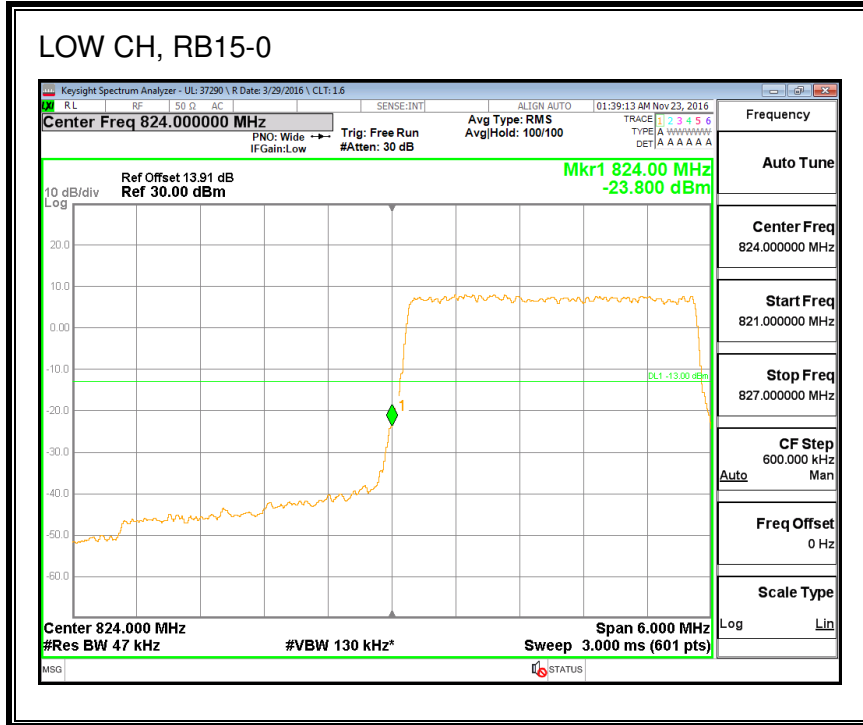

16QAM, (5.0 MHz BAND WIDTH)

QPSK, (10.0 MHz BAND WIDTH)

16QAM, (10.0 MHz BAND WIDTH)

QPSK, (15.0 MHz BAND WIDTH)

16QAM, (15.0 MHz BAND WIDTH)

QPSK, (20.0 MHz BAND WIDTH)

16QAM, (20.0 MHz BAND WIDTH)

8.2.3. LTE BAND 5 BANDEDGE

QPSK, (1.4 MHz BAND WIDTH)

16QAM, (1.4 MHz BAND WIDTH)

QPSK, (3.0 MHz BAND WIDTH)

16QAM, (3.0 MHz BAND WIDTH)

QPSK, (5.0 MHz BAND WIDTH)

16QAM, (5.0 MHz BAND WIDTH)

QPSK, (10.0 MHz BAND WIDTH)

16QAM, (10.0 MHz BAND WIDTH)

8.2.4. LTE BAND 7 ADJACENT CHANNEL POWER

QPSK, (5.0 MHz BAND WIDTH)

16QAM, (5.0 MHz BAND WIDTH)