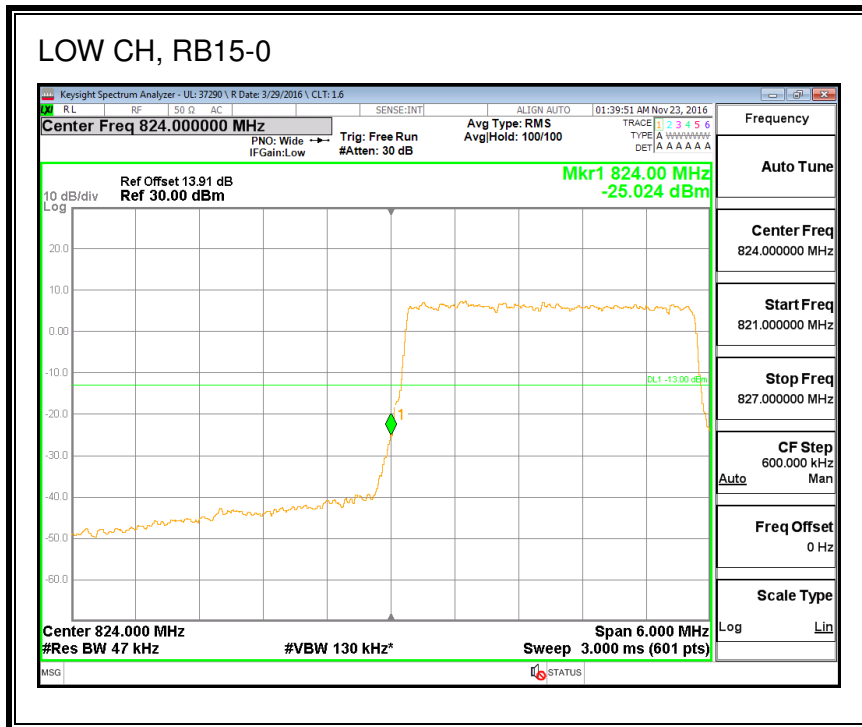

16QAM, (5.0 MHz BAND WIDTH)

QPSK, (10.0 MHz BAND WIDTH)

16QAM, (10.0 MHz BAND WIDTH)

QPSK, (15.0 MHz BAND WIDTH)

16QAM, (15.0 MHz BAND WIDTH)

QPSK, (20.0 MHz BAND WIDTH)

16QAM, (20.0 MHz BAND WIDTH)

8.2.3. LTE BAND 5 BANDEDGE

QPSK, (1.4 MHz BAND WIDTH)

16QAM, (1.4 MHz BAND WIDTH)

QPSK, (3.0 MHz BAND WIDTH)

16QAM, (3.0 MHz BAND WIDTH)

QPSK, (5.0 MHz BAND WIDTH)

16QAM, (5.0 MHz BAND WIDTH)

QPSK, (10.0 MHz BAND WIDTH)

16QAM, (10.0 MHz BAND WIDTH)

8.2.4. LTE BAND 7 ADJACENT CHANNEL POWER

QPSK, (5.0 MHz BAND WIDTH)

16QAM, (5.0 MHz BAND WIDTH)