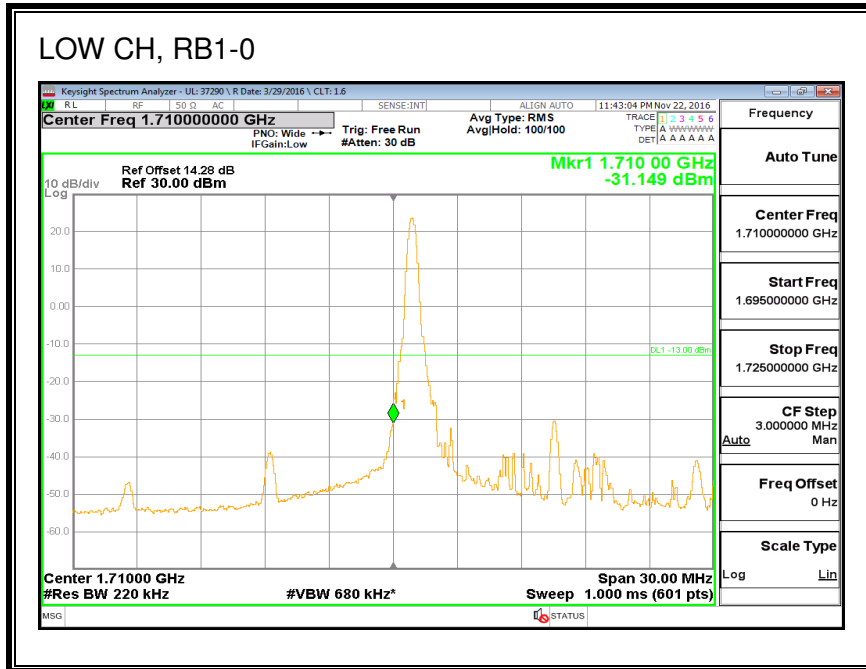

QPSK, (20.0 MHz BAND WIDTH)

16QAM, (20.0 MHz BAND WIDTH)

8.2.2. LTE BAND 4 BANDEDGE

QPSK, (1.4 MHz BAND WIDTH)

16QAM, (1.4 MHz BAND WIDTH)

QPSK, (3.0 MHz BAND WIDTH)

16QAM, (3.0 MHz BAND WIDTH)

QPSK, (5.0 MHz BAND WIDTH)

16QAM, (5.0 MHz BAND WIDTH)

QPSK, (10.0 MHz BAND WIDTH)

16QAM, (10.0 MHz BAND WIDTH)

QPSK, (15.0 MHz BAND WIDTH)

16QAM, (15.0 MHz BAND WIDTH)

QPSK, (20.0 MHz BAND WIDTH)

16QAM, (20.0 MHz BAND WIDTH)

8.2.3. LTE BAND 5 BANDEDGE

8.2.4. LTE BAND 7 ADJACENT CHANNEL POWER

QPSK, (5.0 MHz BAND WIDTH)

16QAM, (5.0 MHz BAND WIDTH)