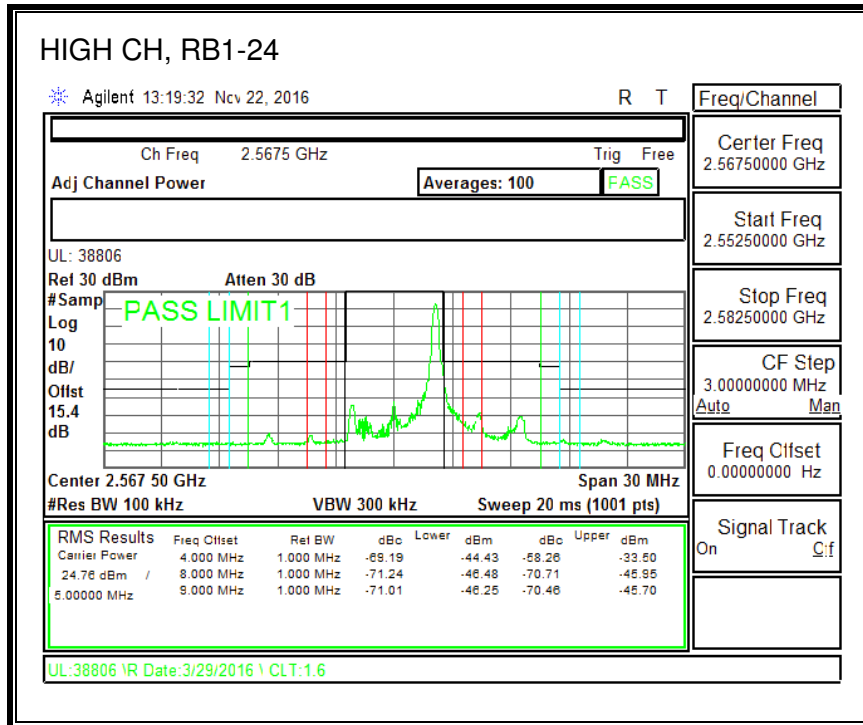

16QAM, (5.0 MHz BAND WIDTH)

QPSK, (10.0 MHz BAND WIDTH)

16QAM, (10.0 MHz BAND WIDTH)

QPSK, (15.0 MHz BAND WIDTH)

16QAM, (15.0 MHz BAND WIDTH)

QPSK, (20.0 MHz BAND WIDTH)

16QAM, (20.0 MHz BAND WIDTH)

8.2.3. LTE BAND 5 BANDEDGE

QPSK, (1.4 MHz BAND WIDTH)

16QAM, (1.4 MHz BAND WIDTH)

QPSK, (3.0 MHz BAND WIDTH)

16QAM, (3.0 MHz BAND WIDTH)

QPSK, (5.0 MHz BAND WIDTH)

16QAM, (5.0 MHz BAND WIDTH)

QPSK, (10.0 MHz BAND WIDTH)

16QAM, (10.0 MHz BAND WIDTH)

8.2.4. LTE BAND 7 ADJACENT CHANNEL POWER

QPSK, (5.0 MHz BAND WIDTH)

16QAM, (5.0 MHz BAND WIDTH)