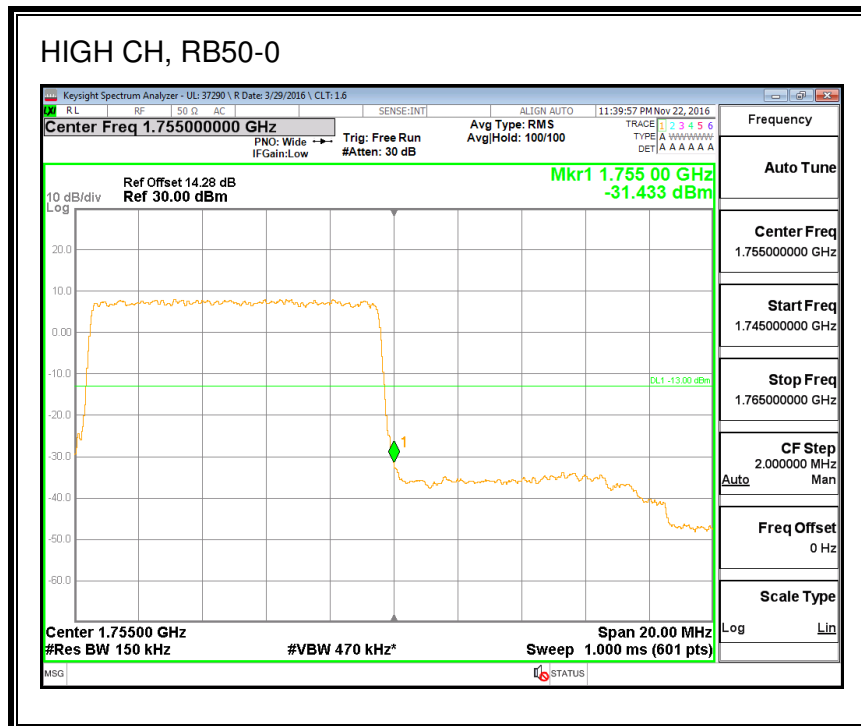

QPSK, (20.0 MHz BAND WIDTH)

16QAM, (20.0 MHz BAND WIDTH)

8.2.2. LTE BAND 4 BANDEDGE

QPSK, (1.4 MHz BAND WIDTH)

16QAM, (1.4 MHz BAND WIDTH)

QPSK, (3.0 MHz BAND WIDTH)

16QAM, (3.0 MHz BAND WIDTH)

QPSK, (5.0 MHz BAND WIDTH)

16QAM, (5.0 MHz BAND WIDTH)

QPSK, (10.0 MHz BAND WIDTH)

16QAM, (10.0 MHz BAND WIDTH)

QPSK, (15.0 MHz BAND WIDTH)

16QAM, (15.0 MHz BAND WIDTH)

QPSK, (20.0 MHz BAND WIDTH)

16QAM, (20.0 MHz BAND WIDTH)

8.2.3. LTE BAND 5 BANDEDGE

8.2.4. LTE BAND 7 ADJACENT CHANNEL POWER

QPSK, (5.0 MHz BAND WIDTH)

16QAM, (5.0 MHz BAND WIDTH)