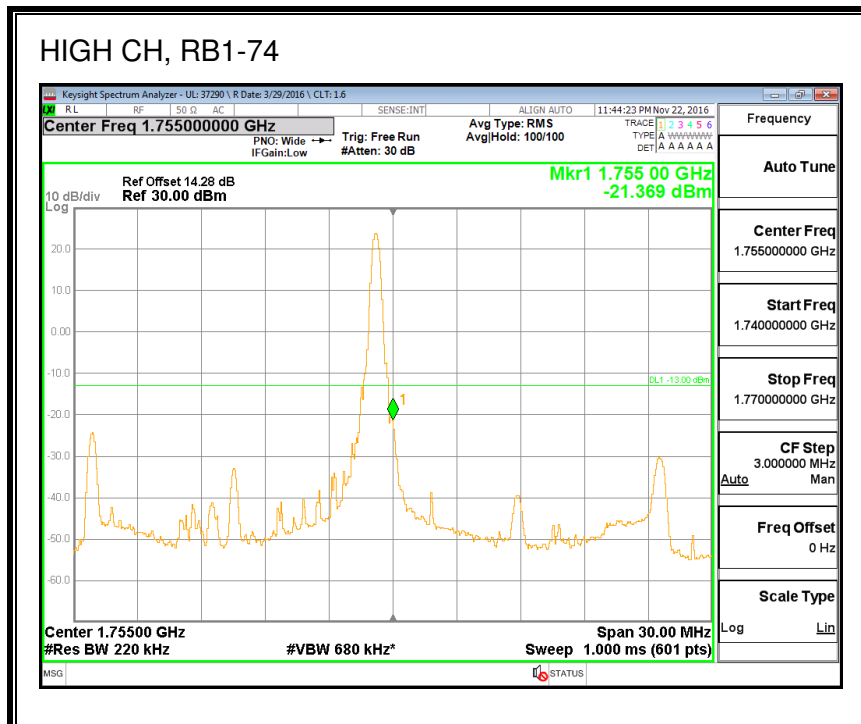

QPSK, (20.0 MHz BAND WIDTH)

16QAM, (20.0 MHz BAND WIDTH)

8.2.2. LTE BAND 4 BANDEDGE

QPSK, (1.4 MHz BAND WIDTH)

16QAM, (1.4 MHz BAND WIDTH)

QPSK, (3.0 MHz BAND WIDTH)

16QAM, (3.0 MHz BAND WIDTH)

QPSK, (5.0 MHz BAND WIDTH)

16QAM, (5.0 MHz BAND WIDTH)

QPSK, (10.0 MHz BAND WIDTH)

16QAM, (10.0 MHz BAND WIDTH)

QPSK, (15.0 MHz BAND WIDTH)

16QAM, (15.0 MHz BAND WIDTH)

QPSK, (20.0 MHz BAND WIDTH)

16QAM, (20.0 MHz BAND WIDTH)

8.2.3. LTE BAND 5 BANDEDGE

QPSK, (1.4 MHz BAND WIDTH)

16QAM, (1.4 MHz BAND WIDTH)

QPSK, (3.0 MHz BAND WIDTH)

16QAM, (3.0 MHz BAND WIDTH)

QPSK, (5.0 MHz BAND WIDTH)

16QAM, (5.0 MHz BAND WIDTH)

QPSK, (10.0 MHz BAND WIDTH)

16QAM, (10.0 MHz BAND WIDTH)

8.2.4. LTE BAND 7 ADJACENT CHANNEL POWER

QPSK, (5.0 MHz BAND WIDTH)

16QAM, (5.0 MHz BAND WIDTH)