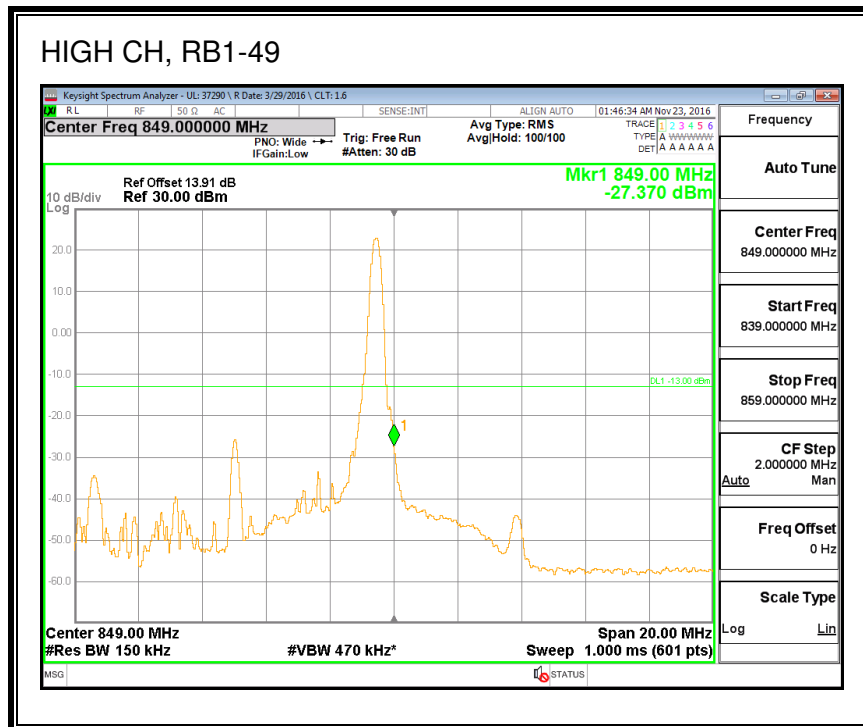

16QAM, (5.0 MHz BAND WIDTH)

QPSK, (10.0 MHz BAND WIDTH)

16QAM, (10.0 MHz BAND WIDTH)

QPSK, (15.0 MHz BAND WIDTH)

16QAM, (15.0 MHz BAND WIDTH)

QPSK, (20.0 MHz BAND WIDTH)

16QAM, (20.0 MHz BAND WIDTH)

8.2.3. LTE BAND 5 BANDEDGE

QPSK, (1.4 MHz BAND WIDTH)

16QAM, (1.4 MHz BAND WIDTH)

QPSK, (3.0 MHz BAND WIDTH)

16QAM, (3.0 MHz BAND WIDTH)

QPSK, (5.0 MHz BAND WIDTH)

16QAM, (5.0 MHz BAND WIDTH)

QPSK, (10.0 MHz BAND WIDTH)

16QAM, (10.0 MHz BAND WIDTH)

8.2.4. LTE BAND 7 ADJACENT CHANNEL POWER

QPSK, (5.0 MHz BAND WIDTH)

16QAM, (5.0 MHz BAND WIDTH)