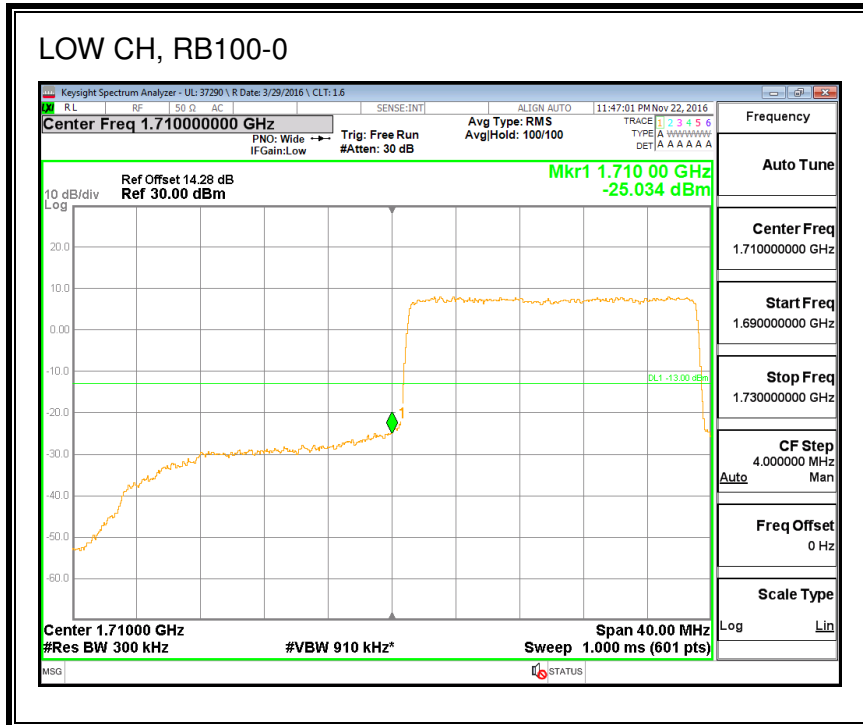

QPSK, (20.0 MHz BAND WIDTH)

16QAM, (20.0 MHz BAND WIDTH)

8.2.2. LTE BAND 4 BANDEDGE

QPSK, (1.4 MHz BAND WIDTH)

16QAM, (1.4 MHz BAND WIDTH)

QPSK, (3.0 MHz BAND WIDTH)

16QAM, (3.0 MHz BAND WIDTH)

QPSK, (5.0 MHz BAND WIDTH)

16QAM, (5.0 MHz BAND WIDTH)

QPSK, (10.0 MHz BAND WIDTH)

16QAM, (10.0 MHz BAND WIDTH)

QPSK, (15.0 MHz BAND WIDTH)

16QAM, (15.0 MHz BAND WIDTH)

QPSK, (20.0 MHz BAND WIDTH)

16QAM, (20.0 MHz BAND WIDTH)

8.2.3. LTE BAND 5 BANDEDGE

8.2.4. LTE BAND 7 ADJACENT CHANNEL POWER

QPSK, (5.0 MHz BAND WIDTH)

16QAM, (5.0 MHz BAND WIDTH)