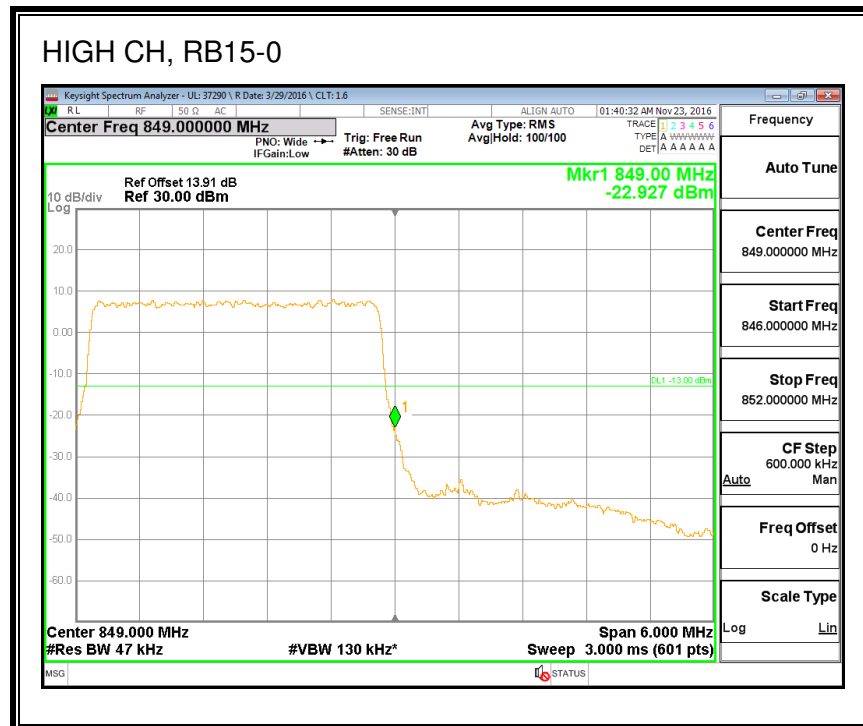

16QAM, (5.0 MHz BAND WIDTH)

QPSK, (10.0 MHz BAND WIDTH)

16QAM, (10.0 MHz BAND WIDTH)

QPSK, (15.0 MHz BAND WIDTH)

16QAM, (15.0 MHz BAND WIDTH)

QPSK, (20.0 MHz BAND WIDTH)

16QAM, (20.0 MHz BAND WIDTH)

8.2.3. LTE BAND 5 BANDEDGE

QPSK, (1.4 MHz BAND WIDTH)

16QAM, (1.4 MHz BAND WIDTH)

QPSK, (3.0 MHz BAND WIDTH)

16QAM, (3.0 MHz BAND WIDTH)

QPSK, (5.0 MHz BAND WIDTH)

16QAM, (5.0 MHz BAND WIDTH)

QPSK, (10.0 MHz BAND WIDTH)

16QAM, (10.0 MHz BAND WIDTH)

8.2.4. LTE BAND 7 ADJACENT CHANNEL POWER

QPSK, (5.0 MHz BAND WIDTH)

16QAM, (5.0 MHz BAND WIDTH)