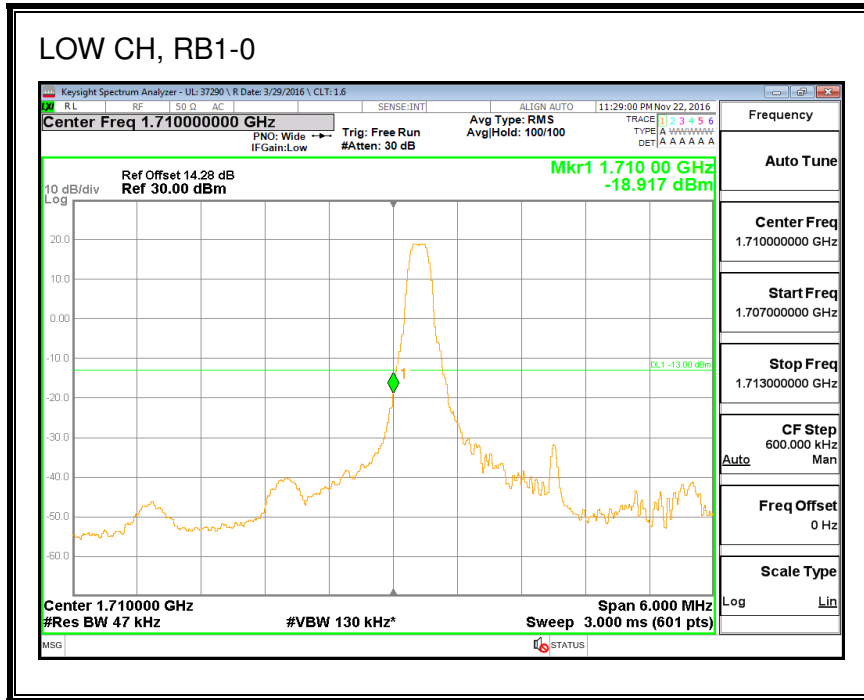

QPSK, (20.0 MHz BAND WIDTH)

16QAM, (20.0 MHz BAND WIDTH)

8.2.2. LTE BAND 4 BANDEDGE

QPSK, (1.4 MHz BAND WIDTH)

16QAM, (1.4 MHz BAND WIDTH)

QPSK, (3.0 MHz BAND WIDTH)

16QAM, (3.0 MHz BAND WIDTH)

QPSK, (5.0 MHz BAND WIDTH)

16QAM, (5.0 MHz BAND WIDTH)

QPSK, (10.0 MHz BAND WIDTH)

16QAM, (10.0 MHz BAND WIDTH)

QPSK, (15.0 MHz BAND WIDTH)

16QAM, (15.0 MHz BAND WIDTH)

QPSK, (20.0 MHz BAND WIDTH)

16QAM, (20.0 MHz BAND WIDTH)

8.2.3. LTE BAND 5 BANDEDGE

8.2.4. LTE BAND 7 ADJACENT CHANNEL POWER

QPSK, (5.0 MHz BAND WIDTH)

16QAM, (5.0 MHz BAND WIDTH)