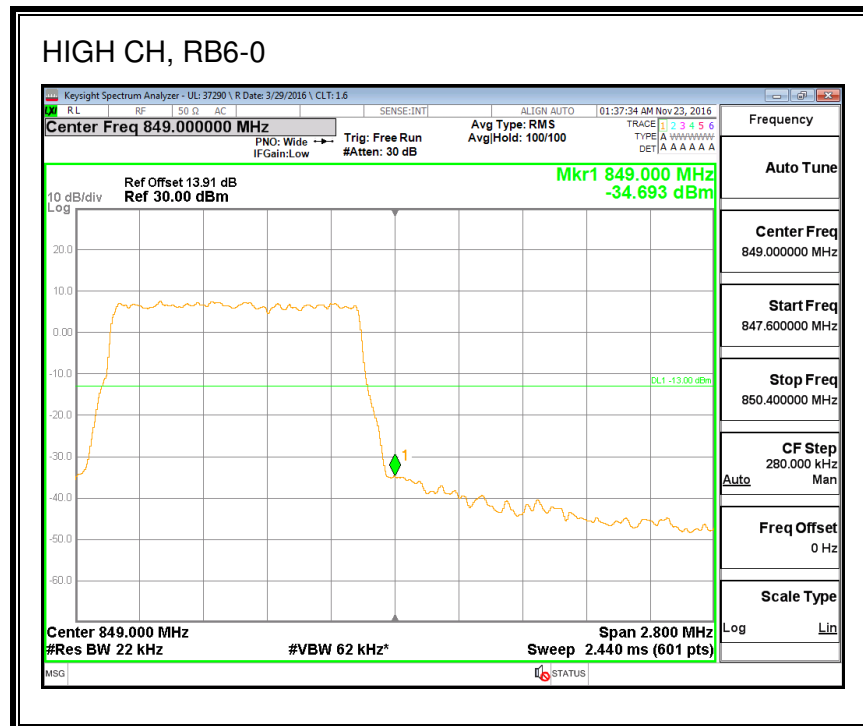

QPSK, (20.0 MHz BAND WIDTH)

16QAM, (20.0 MHz BAND WIDTH)

8.2.2. LTE BAND 4 BANDEDGE

QPSK, (1.4 MHz BAND WIDTH)

16QAM, (1.4 MHz BAND WIDTH)

QPSK, (3.0 MHz BAND WIDTH)

16QAM, (3.0 MHz BAND WIDTH)

QPSK, (5.0 MHz BAND WIDTH)

16QAM, (5.0 MHz BAND WIDTH)

QPSK, (10.0 MHz BAND WIDTH)

16QAM, (10.0 MHz BAND WIDTH)

QPSK, (15.0 MHz BAND WIDTH)

16QAM, (15.0 MHz BAND WIDTH)

QPSK, (20.0 MHz BAND WIDTH)

16QAM, (20.0 MHz BAND WIDTH)

8.2.3. LTE BAND 5 BANDEDGE

QPSK, (1.4 MHz BAND WIDTH)

16QAM, (1.4 MHz BAND WIDTH)

QPSK, (3.0 MHz BAND WIDTH)

16QAM, (3.0 MHz BAND WIDTH)

QPSK, (5.0 MHz BAND WIDTH)

16QAM, (5.0 MHz BAND WIDTH)

QPSK, (10.0 MHz BAND WIDTH)

16QAM, (10.0 MHz BAND WIDTH)

8.2.4. LTE BAND 7 ADJACENT CHANNEL POWER

QPSK, (5.0 MHz BAND WIDTH)

16QAM, (5.0 MHz BAND WIDTH)