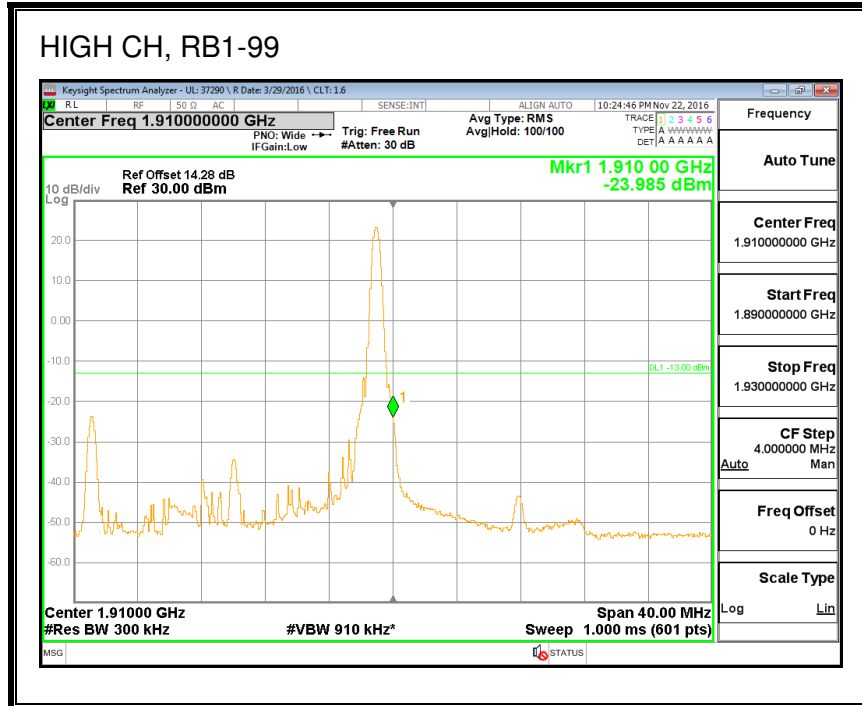

QPSK, (20.0 MHz BAND WIDTH)

16QAM, (20.0 MHz BAND WIDTH)

8.2.2. LTE BAND 4 BANDEDGE

QPSK, (1.4 MHz BAND WIDTH)

16QAM, (1.4 MHz BAND WIDTH)

QPSK, (3.0 MHz BAND WIDTH)

16QAM, (3.0 MHz BAND WIDTH)

QPSK, (5.0 MHz BAND WIDTH)

16QAM, (5.0 MHz BAND WIDTH)

QPSK, (10.0 MHz BAND WIDTH)

16QAM, (10.0 MHz BAND WIDTH)

QPSK, (15.0 MHz BAND WIDTH)

16QAM, (15.0 MHz BAND WIDTH)

QPSK, (20.0 MHz BAND WIDTH)

16QAM, (20.0 MHz BAND WIDTH)

8.2.3. LTE BAND 5 BANDEDGE

8.2.4. LTE BAND 7 ADJACENT CHANNEL POWER

QPSK, (5.0 MHz BAND WIDTH)

16QAM, (5.0 MHz BAND WIDTH)