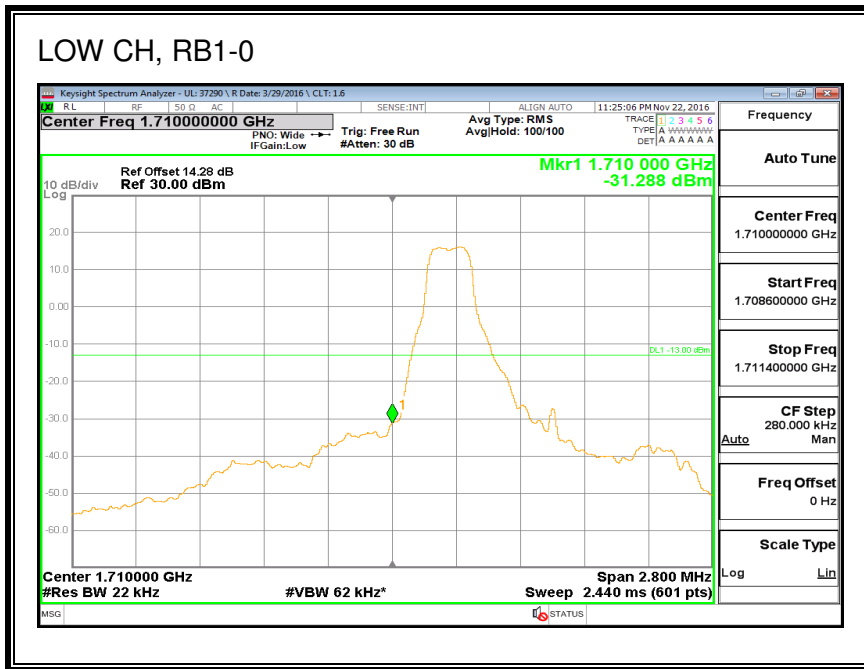

QPSK, (20.0 MHz BAND WIDTH)

16QAM, (20.0 MHz BAND WIDTH)

8.2.2. LTE BAND 4 BANDEDGE

QPSK, (1.4 MHz BAND WIDTH)

16QAM, (1.4 MHz BAND WIDTH)

QPSK, (3.0 MHz BAND WIDTH)

16QAM, (3.0 MHz BAND WIDTH)

QPSK, (5.0 MHz BAND WIDTH)

16QAM, (5.0 MHz BAND WIDTH)

QPSK, (10.0 MHz BAND WIDTH)

16QAM, (10.0 MHz BAND WIDTH)

QPSK, (15.0 MHz BAND WIDTH)

16QAM, (15.0 MHz BAND WIDTH)

QPSK, (20.0 MHz BAND WIDTH)

16QAM, (20.0 MHz BAND WIDTH)

8.2.3. LTE BAND 5 BANDEDGE

8.2.4. LTE BAND 7 ADJACENT CHANNEL POWER

QPSK, (5.0 MHz BAND WIDTH)

16QAM, (5.0 MHz BAND WIDTH)