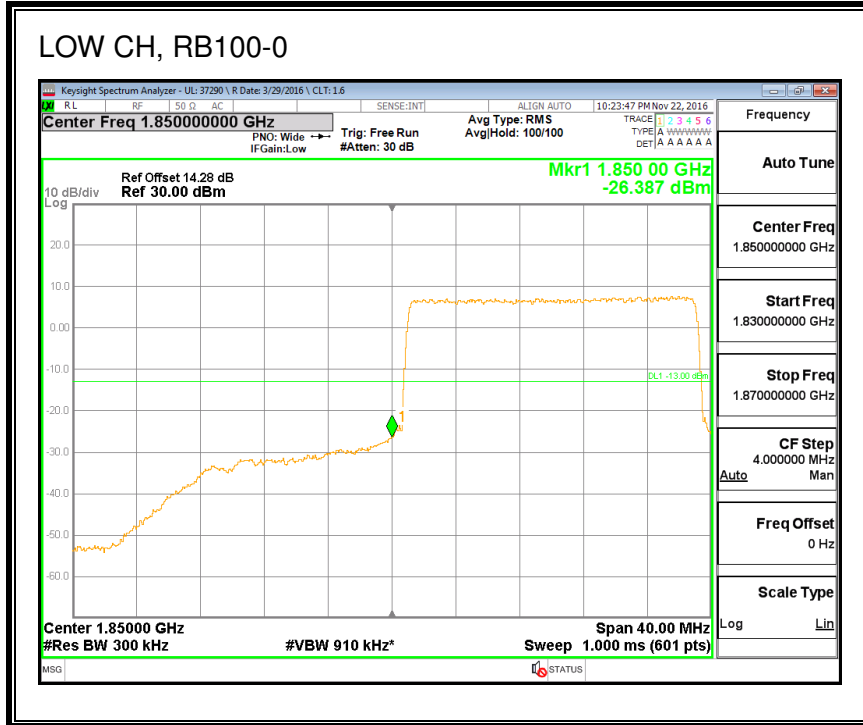

QPSK, (20.0 MHz BAND WIDTH)

16QAM, (20.0 MHz BAND WIDTH)

8.2.2. LTE BAND 4 BANDEDGE

QPSK, (1.4 MHz BAND WIDTH)

16QAM, (1.4 MHz BAND WIDTH)

QPSK, (3.0 MHz BAND WIDTH)

16QAM, (3.0 MHz BAND WIDTH)

QPSK, (5.0 MHz BAND WIDTH)

16QAM, (5.0 MHz BAND WIDTH)

QPSK, (10.0 MHz BAND WIDTH)

16QAM, (10.0 MHz BAND WIDTH)

QPSK, (15.0 MHz BAND WIDTH)

16QAM, (15.0 MHz BAND WIDTH)

QPSK, (20.0 MHz BAND WIDTH)

16QAM, (20.0 MHz BAND WIDTH)

8.2.3. LTE BAND 5 BANDEDGE

8.2.4. LTE BAND 7 ADJACENT CHANNEL POWER

QPSK, (5.0 MHz BAND WIDTH)

16QAM, (5.0 MHz BAND WIDTH)