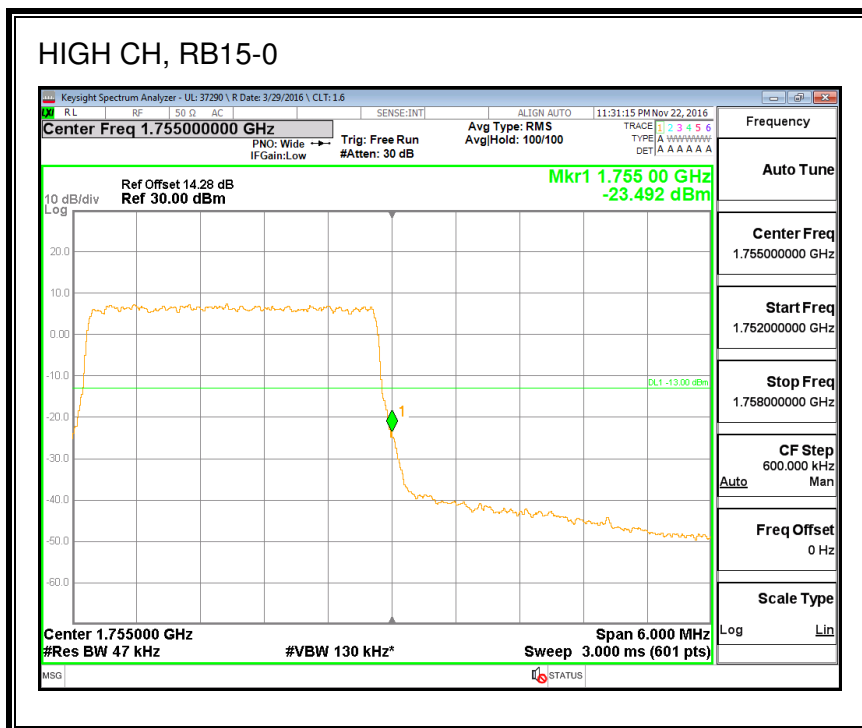

QPSK, (20.0 MHz BAND WIDTH)

16QAM, (20.0 MHz BAND WIDTH)

8.2.2. LTE BAND 4 BANDEDGE

QPSK, (1.4 MHz BAND WIDTH)

16QAM, (1.4 MHz BAND WIDTH)

QPSK, (3.0 MHz BAND WIDTH)

16QAM, (3.0 MHz BAND WIDTH)

QPSK, (5.0 MHz BAND WIDTH)

16QAM, (5.0 MHz BAND WIDTH)

QPSK, (10.0 MHz BAND WIDTH)

16QAM, (10.0 MHz BAND WIDTH)

QPSK, (15.0 MHz BAND WIDTH)

16QAM, (15.0 MHz BAND WIDTH)

QPSK, (20.0 MHz BAND WIDTH)

16QAM, (20.0 MHz BAND WIDTH)

8.2.3. LTE BAND 5 BANDEDGE

8.2.4. LTE BAND 7 ADJACENT CHANNEL POWER

QPSK, (5.0 MHz BAND WIDTH)

16QAM, (5.0 MHz BAND WIDTH)