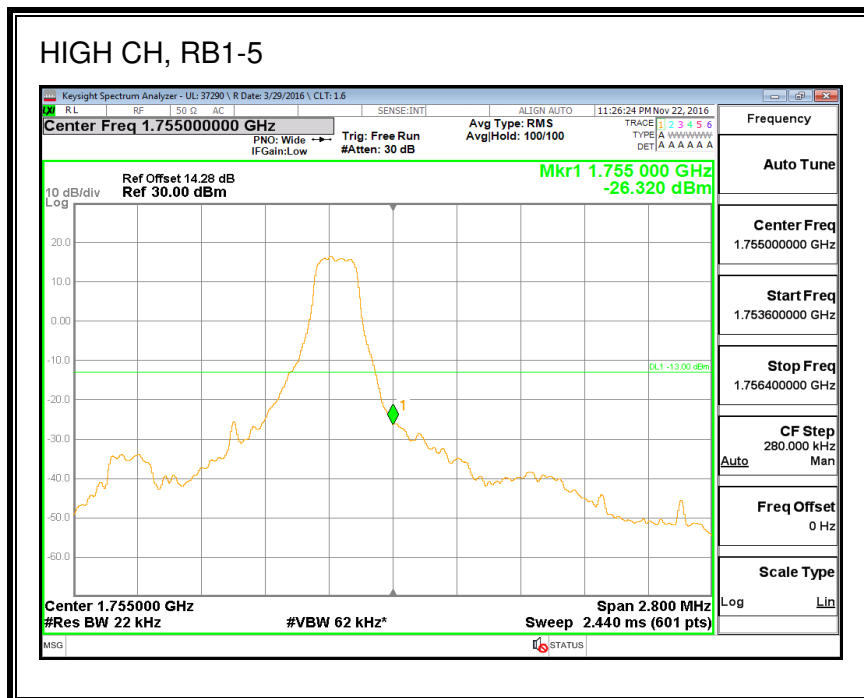

QPSK, (20.0 MHz BAND WIDTH)

16QAM, (20.0 MHz BAND WIDTH)

8.2.2. LTE BAND 4 BANDEDGE

QPSK, (1.4 MHz BAND WIDTH)

16QAM, (1.4 MHz BAND WIDTH)

QPSK, (3.0 MHz BAND WIDTH)

16QAM, (3.0 MHz BAND WIDTH)

QPSK, (5.0 MHz BAND WIDTH)

16QAM, (5.0 MHz BAND WIDTH)

QPSK, (10.0 MHz BAND WIDTH)

16QAM, (10.0 MHz BAND WIDTH)

QPSK, (15.0 MHz BAND WIDTH)

16QAM, (15.0 MHz BAND WIDTH)

QPSK, (20.0 MHz BAND WIDTH)

16QAM, (20.0 MHz BAND WIDTH)

8.2.3. LTE BAND 5 BANDEDGE

8.2.4. LTE BAND 7 ADJACENT CHANNEL POWER

QPSK, (5.0 MHz BAND WIDTH)

16QAM, (5.0 MHz BAND WIDTH)