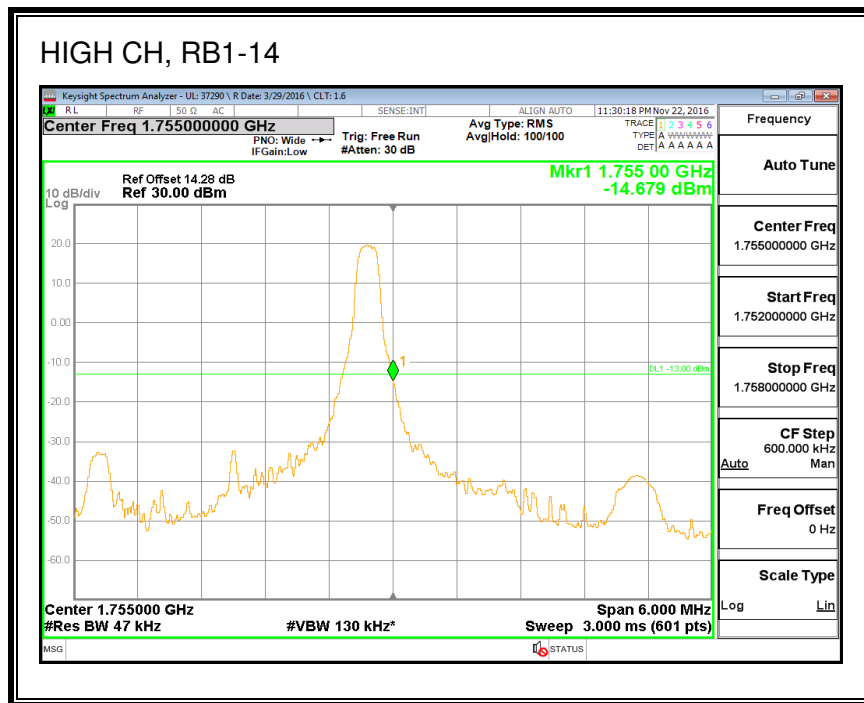

QPSK, (20.0 MHz BAND WIDTH)

16QAM, (20.0 MHz BAND WIDTH)

8.2.2. LTE BAND 4 BANDEDGE

QPSK, (1.4 MHz BAND WIDTH)

16QAM, (1.4 MHz BAND WIDTH)

QPSK, (3.0 MHz BAND WIDTH)

16QAM, (3.0 MHz BAND WIDTH)

QPSK, (5.0 MHz BAND WIDTH)

16QAM, (5.0 MHz BAND WIDTH)

QPSK, (10.0 MHz BAND WIDTH)

16QAM, (10.0 MHz BAND WIDTH)

QPSK, (15.0 MHz BAND WIDTH)

16QAM, (15.0 MHz BAND WIDTH)

QPSK, (20.0 MHz BAND WIDTH)

16QAM, (20.0 MHz BAND WIDTH)

8.2.3. LTE BAND 5 BANDEDGE

8.2.4. LTE BAND 7 ADJACENT CHANNEL POWER

QPSK, (5.0 MHz BAND WIDTH)

16QAM, (5.0 MHz BAND WIDTH)