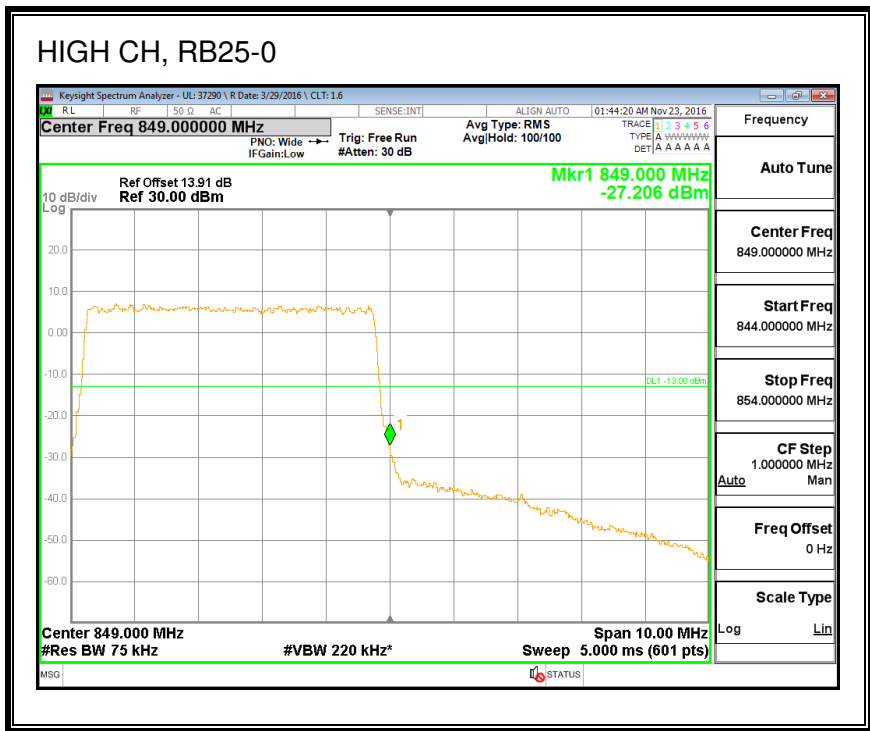

16QAM, (5.0 MHz BAND WIDTH)

QPSK, (10.0 MHz BAND WIDTH)

16QAM, (10.0 MHz BAND WIDTH)

QPSK, (15.0 MHz BAND WIDTH)

16QAM, (15.0 MHz BAND WIDTH)

QPSK, (20.0 MHz BAND WIDTH)

16QAM, (20.0 MHz BAND WIDTH)

8.2.3. LTE BAND 5 BANDEDGE

QPSK, (1.4 MHz BAND WIDTH)

16QAM, (1.4 MHz BAND WIDTH)

QPSK, (3.0 MHz BAND WIDTH)

16QAM, (3.0 MHz BAND WIDTH)

QPSK, (5.0 MHz BAND WIDTH)

16QAM, (5.0 MHz BAND WIDTH)

QPSK, (10.0 MHz BAND WIDTH)

16QAM, (10.0 MHz BAND WIDTH)

8.2.4. LTE BAND 7 ADJACENT CHANNEL POWER

QPSK, (5.0 MHz BAND WIDTH)

16QAM, (5.0 MHz BAND WIDTH)