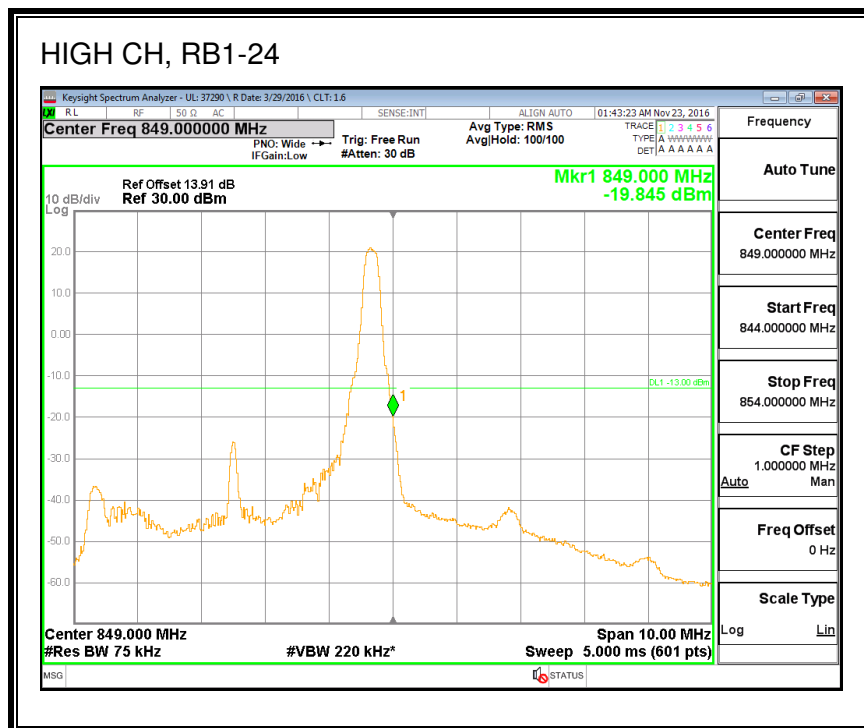

16QAM, (5.0 MHz BAND WIDTH)

QPSK, (10.0 MHz BAND WIDTH)

16QAM, (10.0 MHz BAND WIDTH)

QPSK, (15.0 MHz BAND WIDTH)

16QAM, (15.0 MHz BAND WIDTH)

QPSK, (20.0 MHz BAND WIDTH)

16QAM, (20.0 MHz BAND WIDTH)

8.2.3. LTE BAND 5 BANDEDGE

QPSK, (1.4 MHz BAND WIDTH)

16QAM, (1.4 MHz BAND WIDTH)

QPSK, (3.0 MHz BAND WIDTH)

16QAM, (3.0 MHz BAND WIDTH)

QPSK, (5.0 MHz BAND WIDTH)

16QAM, (5.0 MHz BAND WIDTH)

QPSK, (10.0 MHz BAND WIDTH)

16QAM, (10.0 MHz BAND WIDTH)

8.2.4. LTE BAND 7 ADJACENT CHANNEL POWER

QPSK, (5.0 MHz BAND WIDTH)

16QAM, (5.0 MHz BAND WIDTH)