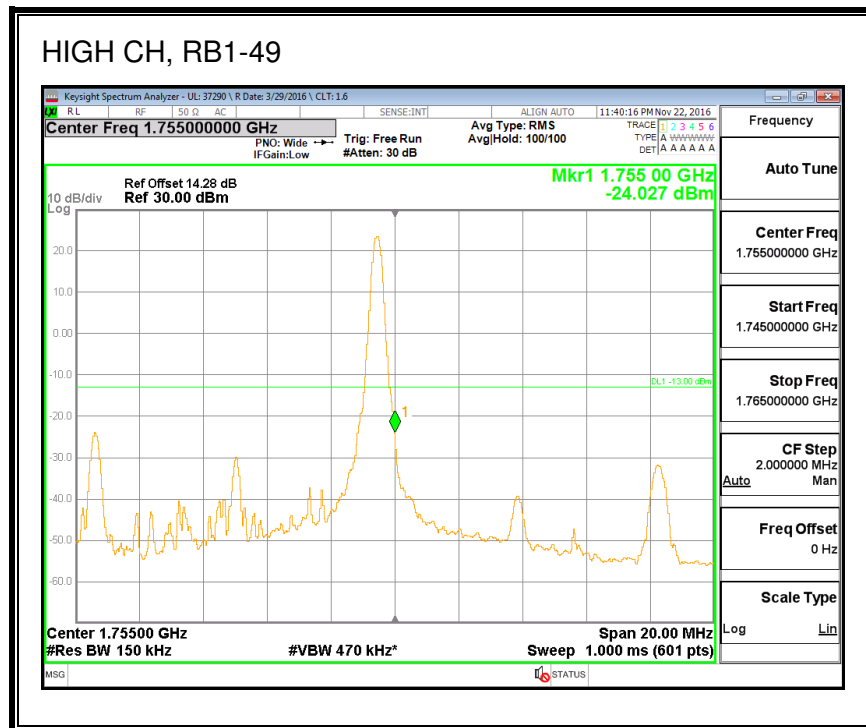

QPSK, (20.0 MHz BAND WIDTH)

16QAM, (20.0 MHz BAND WIDTH)

8.2.2. LTE BAND 4 BANDEDGE

QPSK, (1.4 MHz BAND WIDTH)

16QAM, (1.4 MHz BAND WIDTH)

QPSK, (3.0 MHz BAND WIDTH)

16QAM, (3.0 MHz BAND WIDTH)

QPSK, (5.0 MHz BAND WIDTH)

16QAM, (5.0 MHz BAND WIDTH)

QPSK, (10.0 MHz BAND WIDTH)

16QAM, (10.0 MHz BAND WIDTH)

QPSK, (15.0 MHz BAND WIDTH)

16QAM, (15.0 MHz BAND WIDTH)

QPSK, (20.0 MHz BAND WIDTH)

16QAM, (20.0 MHz BAND WIDTH)

8.2.3. LTE BAND 5 BANDEDGE

8.2.4. LTE BAND 7 ADJACENT CHANNEL POWER

QPSK, (5.0 MHz BAND WIDTH)

16QAM, (5.0 MHz BAND WIDTH)