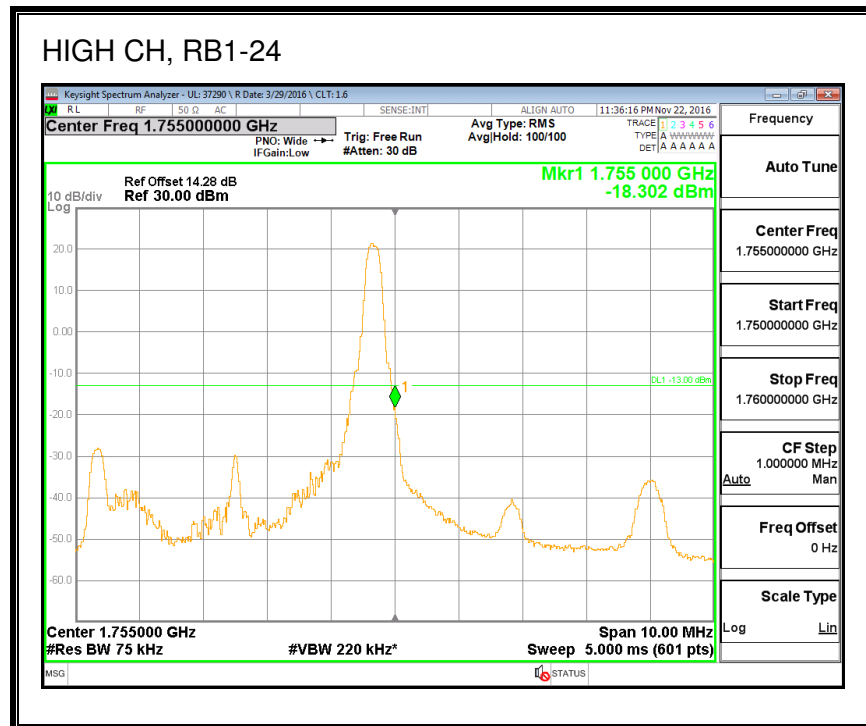

QPSK, (20.0 MHz BAND WIDTH)

16QAM, (20.0 MHz BAND WIDTH)

8.2.2. LTE BAND 4 BANDEDGE

QPSK, (1.4 MHz BAND WIDTH)

16QAM, (1.4 MHz BAND WIDTH)

QPSK, (3.0 MHz BAND WIDTH)

16QAM, (3.0 MHz BAND WIDTH)

QPSK, (5.0 MHz BAND WIDTH)

16QAM, (5.0 MHz BAND WIDTH)

QPSK, (10.0 MHz BAND WIDTH)

16QAM, (10.0 MHz BAND WIDTH)

QPSK, (15.0 MHz BAND WIDTH)

16QAM, (15.0 MHz BAND WIDTH)

QPSK, (20.0 MHz BAND WIDTH)

16QAM, (20.0 MHz BAND WIDTH)

8.2.3. LTE BAND 5 BANDEDGE

8.2.4. LTE BAND 7 ADJACENT CHANNEL POWER

QPSK, (5.0 MHz BAND WIDTH)

16QAM, (5.0 MHz BAND WIDTH)