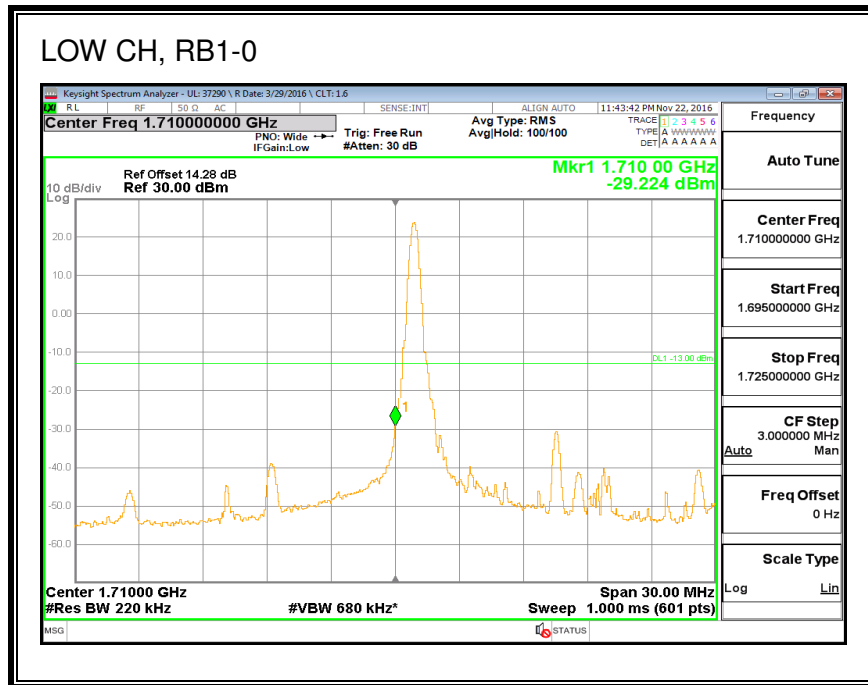

QPSK, (20.0 MHz BAND WIDTH)

16QAM, (20.0 MHz BAND WIDTH)

8.2.2. LTE BAND 4 BANDEDGE

QPSK, (1.4 MHz BAND WIDTH)

16QAM, (1.4 MHz BAND WIDTH)

QPSK, (3.0 MHz BAND WIDTH)

16QAM, (3.0 MHz BAND WIDTH)

QPSK, (5.0 MHz BAND WIDTH)

16QAM, (5.0 MHz BAND WIDTH)

QPSK, (10.0 MHz BAND WIDTH)

16QAM, (10.0 MHz BAND WIDTH)

QPSK, (15.0 MHz BAND WIDTH)

16QAM, (15.0 MHz BAND WIDTH)

QPSK, (20.0 MHz BAND WIDTH)

16QAM, (20.0 MHz BAND WIDTH)

8.2.3. LTE BAND 5 BANDEDGE

8.2.4. LTE BAND 7 ADJACENT CHANNEL POWER

QPSK, (5.0 MHz BAND WIDTH)

16QAM, (5.0 MHz BAND WIDTH)