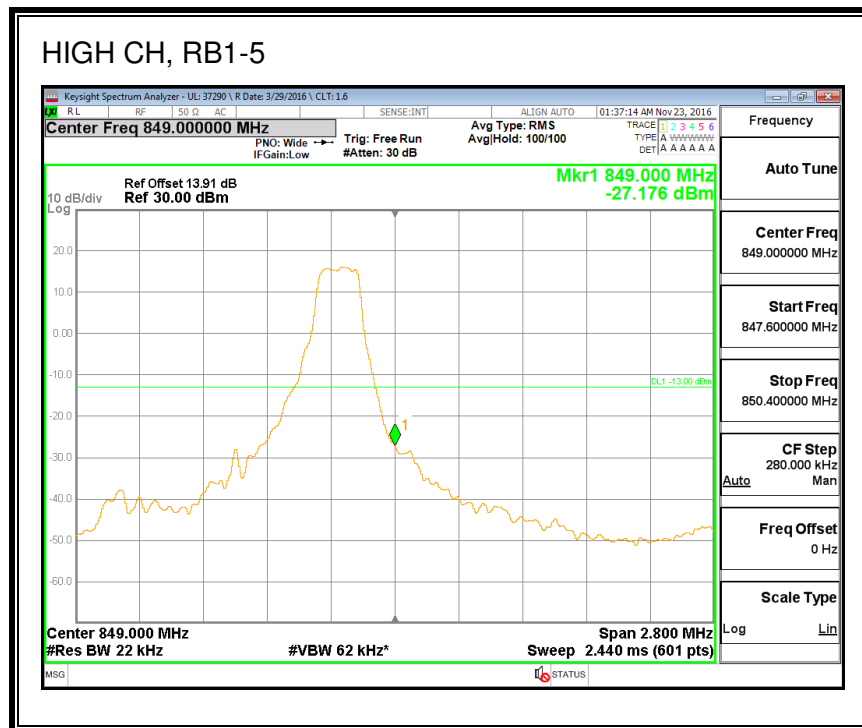

16QAM, (1.4 MHz BAND WIDTH)