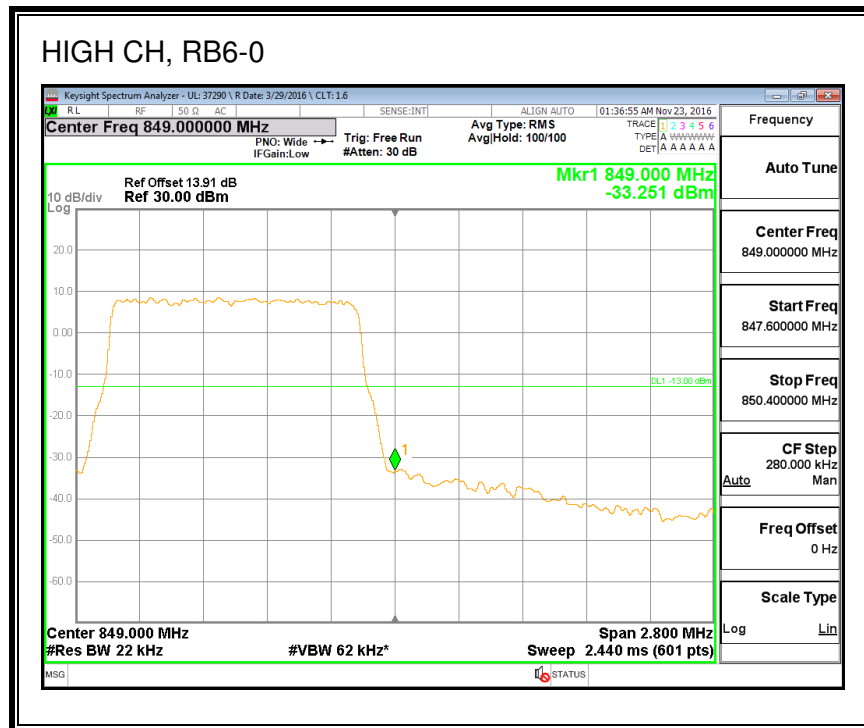

QPSK, (20.0 MHz BAND WIDTH)

16QAM, (20.0 MHz BAND WIDTH)

8.2.2. LTE BAND 4 BANDEDGE

QPSK, (1.4 MHz BAND WIDTH)

16QAM, (1.4 MHz BAND WIDTH)

QPSK, (3.0 MHz BAND WIDTH)

16QAM, (3.0 MHz BAND WIDTH)

QPSK, (5.0 MHz BAND WIDTH)

16QAM, (5.0 MHz BAND WIDTH)

QPSK, (10.0 MHz BAND WIDTH)

16QAM, (10.0 MHz BAND WIDTH)

QPSK, (15.0 MHz BAND WIDTH)

16QAM, (15.0 MHz BAND WIDTH)

QPSK, (20.0 MHz BAND WIDTH)

16QAM, (20.0 MHz BAND WIDTH)

8.2.3. LTE BAND 5 BANDEDGE

QPSK, (1.4 MHz BAND WIDTH)

16QAM, (1.4 MHz BAND WIDTH)

QPSK, (3.0 MHz BAND WIDTH)

16QAM, (3.0 MHz BAND WIDTH)

QPSK, (5.0 MHz BAND WIDTH)

16QAM, (5.0 MHz BAND WIDTH)

QPSK, (10.0 MHz BAND WIDTH)

16QAM, (10.0 MHz BAND WIDTH)

8.2.4. LTE BAND 7 ADJACENT CHANNEL POWER

QPSK, (5.0 MHz BAND WIDTH)

16QAM, (5.0 MHz BAND WIDTH)