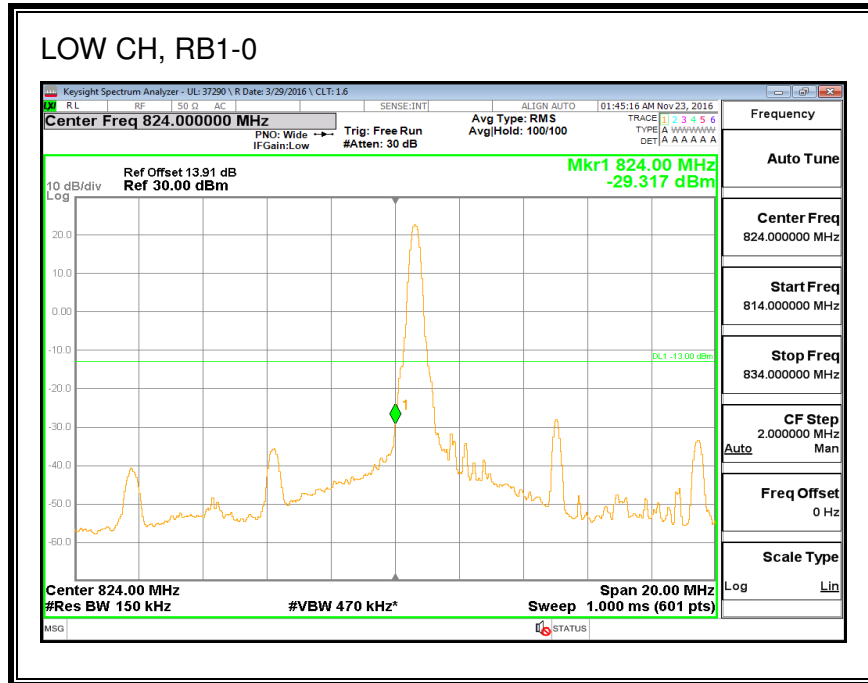

16QAM, (5.0 MHz BAND WIDTH)

QPSK, (10.0 MHz BAND WIDTH)

16QAM, (10.0 MHz BAND WIDTH)

QPSK, (15.0 MHz BAND WIDTH)

16QAM, (15.0 MHz BAND WIDTH)

QPSK, (20.0 MHz BAND WIDTH)

16QAM, (20.0 MHz BAND WIDTH)

8.2.3. LTE BAND 5 BANDEDGE

QPSK, (1.4 MHz BAND WIDTH)

16QAM, (1.4 MHz BAND WIDTH)

QPSK, (3.0 MHz BAND WIDTH)

16QAM, (3.0 MHz BAND WIDTH)

QPSK, (5.0 MHz BAND WIDTH)

16QAM, (5.0 MHz BAND WIDTH)

QPSK, (10.0 MHz BAND WIDTH)

16QAM, (10.0 MHz BAND WIDTH)

8.2.4. LTE BAND 7 ADJACENT CHANNEL POWER

QPSK, (5.0 MHz BAND WIDTH)

16QAM, (5.0 MHz BAND WIDTH)