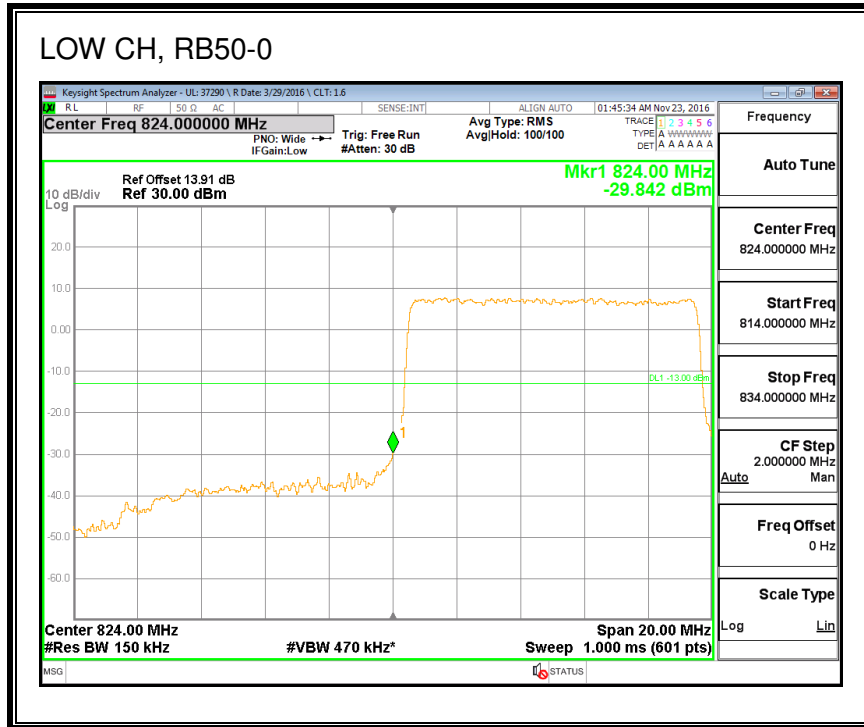

16QAM, (5.0 MHz BAND WIDTH)

QPSK, (10.0 MHz BAND WIDTH)

16QAM, (10.0 MHz BAND WIDTH)

QPSK, (15.0 MHz BAND WIDTH)

16QAM, (15.0 MHz BAND WIDTH)

QPSK, (20.0 MHz BAND WIDTH)

16QAM, (20.0 MHz BAND WIDTH)

8.2.3. LTE BAND 5 BANDEDGE

QPSK, (1.4 MHz BAND WIDTH)

16QAM, (1.4 MHz BAND WIDTH)

QPSK, (3.0 MHz BAND WIDTH)

16QAM, (3.0 MHz BAND WIDTH)

QPSK, (5.0 MHz BAND WIDTH)

16QAM, (5.0 MHz BAND WIDTH)

QPSK, (10.0 MHz BAND WIDTH)

16QAM, (10.0 MHz BAND WIDTH)

8.2.4. LTE BAND 7 ADJACENT CHANNEL POWER

QPSK, (5.0 MHz BAND WIDTH)

16QAM, (5.0 MHz BAND WIDTH)