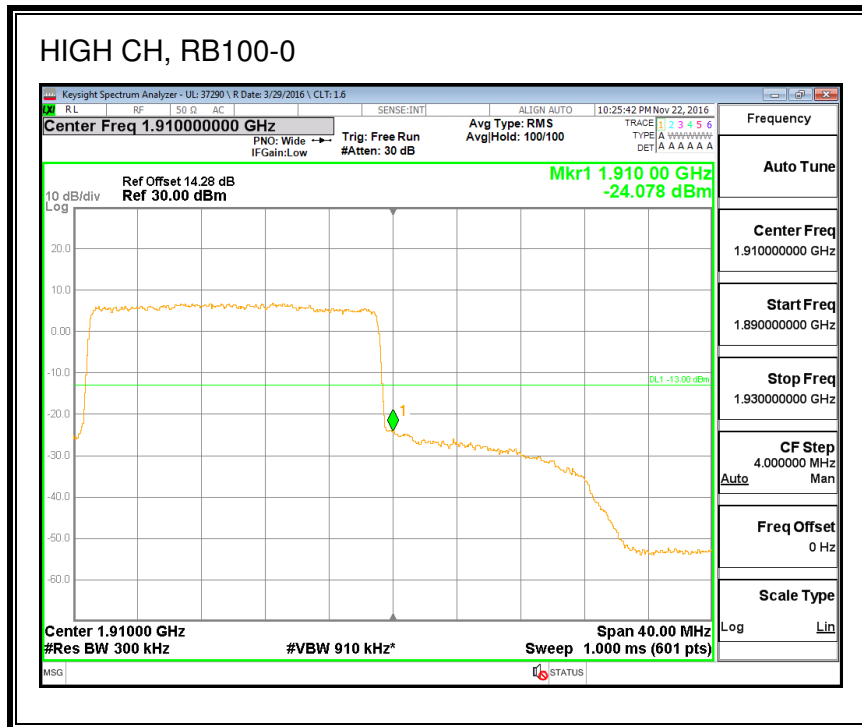

QPSK, (20.0 MHz BAND WIDTH)

16QAM, (20.0 MHz BAND WIDTH)

8.2.2. LTE BAND 4 BANDEDGE

QPSK, (1.4 MHz BAND WIDTH)

16QAM, (1.4 MHz BAND WIDTH)

QPSK, (3.0 MHz BAND WIDTH)

16QAM, (3.0 MHz BAND WIDTH)

QPSK, (5.0 MHz BAND WIDTH)

16QAM, (5.0 MHz BAND WIDTH)

QPSK, (10.0 MHz BAND WIDTH)

16QAM, (10.0 MHz BAND WIDTH)

QPSK, (15.0 MHz BAND WIDTH)

16QAM, (15.0 MHz BAND WIDTH)

QPSK, (20.0 MHz BAND WIDTH)

16QAM, (20.0 MHz BAND WIDTH)

8.2.3. LTE BAND 5 BANDEDGE

8.2.4. LTE BAND 7 ADJACENT CHANNEL POWER

QPSK, (5.0 MHz BAND WIDTH)

16QAM, (5.0 MHz BAND WIDTH)