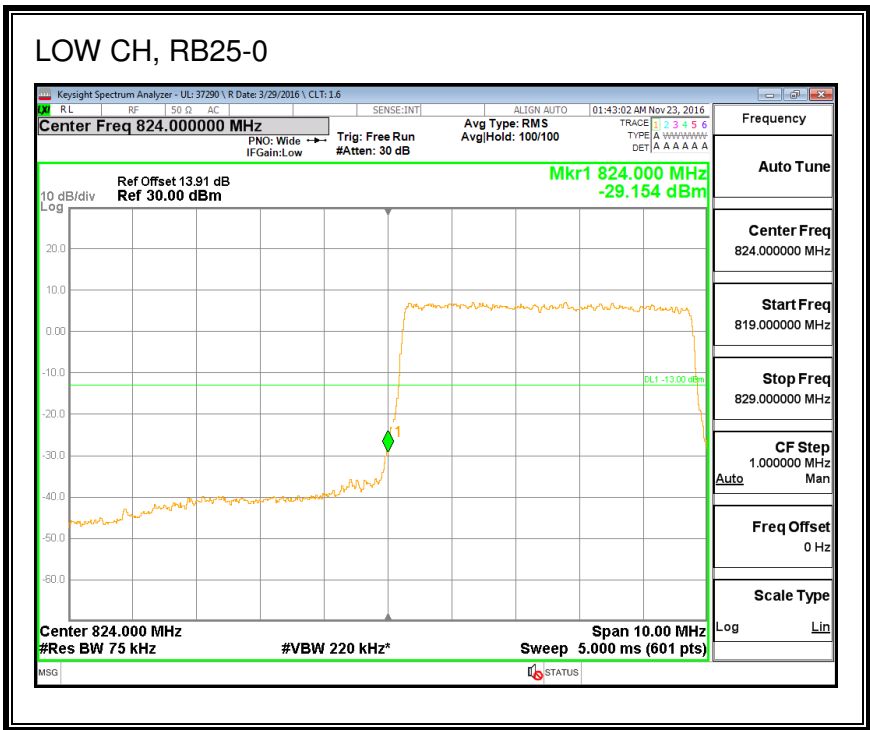

16QAM, (5.0 MHz BAND WIDTH)

QPSK, (10.0 MHz BAND WIDTH)

16QAM, (10.0 MHz BAND WIDTH)

QPSK, (15.0 MHz BAND WIDTH)

16QAM, (15.0 MHz BAND WIDTH)

QPSK, (20.0 MHz BAND WIDTH)

16QAM, (20.0 MHz BAND WIDTH)

8.2.3. LTE BAND 5 BANDEDGE

QPSK, (1.4 MHz BAND WIDTH)

16QAM, (1.4 MHz BAND WIDTH)

QPSK, (3.0 MHz BAND WIDTH)

16QAM, (3.0 MHz BAND WIDTH)

QPSK, (5.0 MHz BAND WIDTH)

16QAM, (5.0 MHz BAND WIDTH)

QPSK, (10.0 MHz BAND WIDTH)

16QAM, (10.0 MHz BAND WIDTH)

8.2.4. LTE BAND 7 ADJACENT CHANNEL POWER

QPSK, (5.0 MHz BAND WIDTH)

16QAM, (5.0 MHz BAND WIDTH)