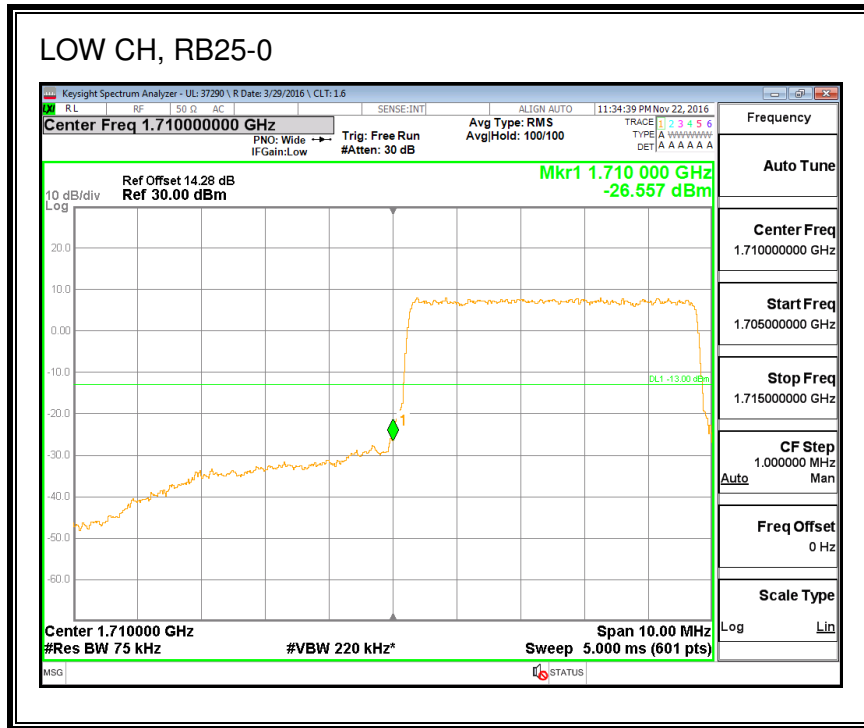

QPSK, (20.0 MHz BAND WIDTH)

16QAM, (20.0 MHz BAND WIDTH)

8.2.2. LTE BAND 4 BANDEDGE

QPSK, (1.4 MHz BAND WIDTH)

16QAM, (1.4 MHz BAND WIDTH)

QPSK, (3.0 MHz BAND WIDTH)

16QAM, (3.0 MHz BAND WIDTH)

QPSK, (5.0 MHz BAND WIDTH)

16QAM, (5.0 MHz BAND WIDTH)

QPSK, (10.0 MHz BAND WIDTH)

16QAM, (10.0 MHz BAND WIDTH)

QPSK, (15.0 MHz BAND WIDTH)

16QAM, (15.0 MHz BAND WIDTH)

QPSK, (20.0 MHz BAND WIDTH)

16QAM, (20.0 MHz BAND WIDTH)

8.2.3. LTE BAND 5 BANDEDGE

8.2.4. LTE BAND 7 ADJACENT CHANNEL POWER

QPSK, (5.0 MHz BAND WIDTH)

16QAM, (5.0 MHz BAND WIDTH)