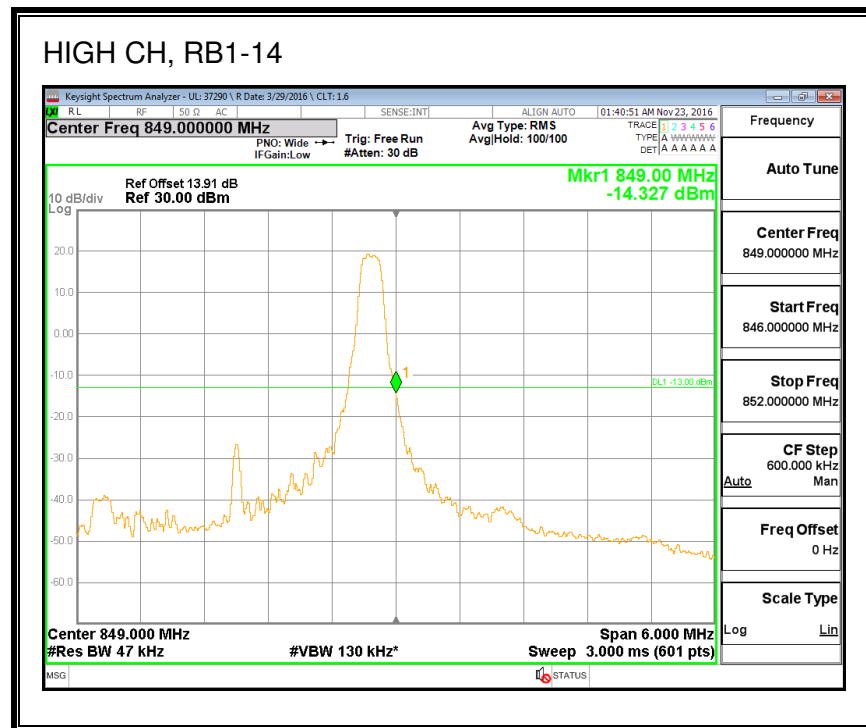

16QAM, (5.0 MHz BAND WIDTH)

QPSK, (10.0 MHz BAND WIDTH)

16QAM, (10.0 MHz BAND WIDTH)

QPSK, (15.0 MHz BAND WIDTH)

16QAM, (15.0 MHz BAND WIDTH)

QPSK, (20.0 MHz BAND WIDTH)

16QAM, (20.0 MHz BAND WIDTH)

8.2.3. LTE BAND 5 BANDEDGE

QPSK, (1.4 MHz BAND WIDTH)

16QAM, (1.4 MHz BAND WIDTH)

QPSK, (3.0 MHz BAND WIDTH)

16QAM, (3.0 MHz BAND WIDTH)

QPSK, (5.0 MHz BAND WIDTH)

16QAM, (5.0 MHz BAND WIDTH)

QPSK, (10.0 MHz BAND WIDTH)

16QAM, (10.0 MHz BAND WIDTH)

8.2.4. LTE BAND 7 ADJACENT CHANNEL POWER

QPSK, (5.0 MHz BAND WIDTH)

16QAM, (5.0 MHz BAND WIDTH)