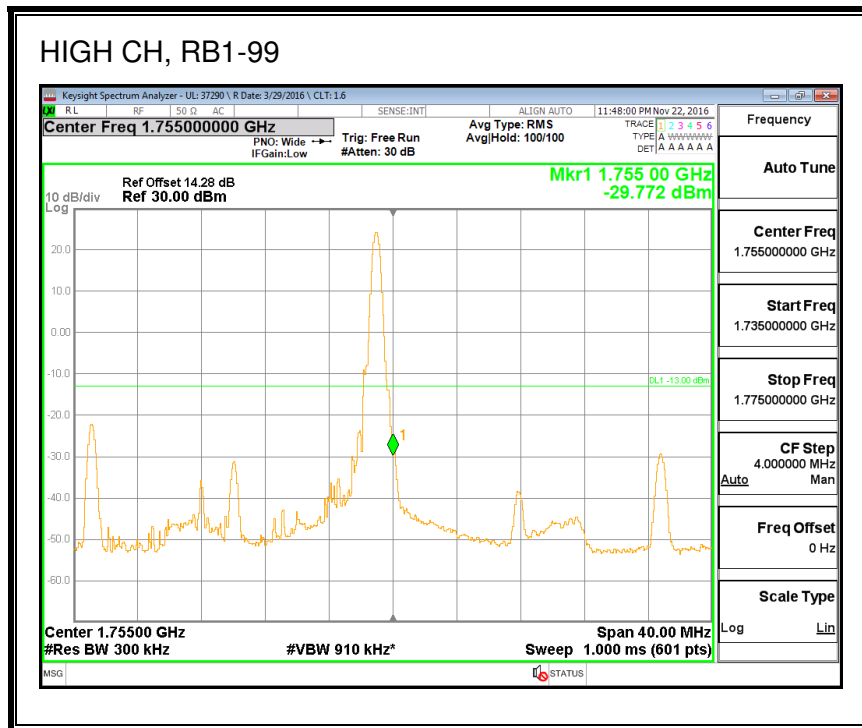

QPSK, (20.0 MHz BAND WIDTH)

16QAM, (20.0 MHz BAND WIDTH)

8.2.2. LTE BAND 4 BANDEDGE

QPSK, (1.4 MHz BAND WIDTH)

16QAM, (1.4 MHz BAND WIDTH)

QPSK, (3.0 MHz BAND WIDTH)

16QAM, (3.0 MHz BAND WIDTH)

QPSK, (5.0 MHz BAND WIDTH)

16QAM, (5.0 MHz BAND WIDTH)

QPSK, (10.0 MHz BAND WIDTH)

16QAM, (10.0 MHz BAND WIDTH)

QPSK, (15.0 MHz BAND WIDTH)

16QAM, (15.0 MHz BAND WIDTH)

QPSK, (20.0 MHz BAND WIDTH)

16QAM, (20.0 MHz BAND WIDTH)

8.2.3. LTE BAND 5 BANDEDGE

QPSK, (1.4 MHz BAND WIDTH)

16QAM, (1.4 MHz BAND WIDTH)

QPSK, (3.0 MHz BAND WIDTH)

16QAM, (3.0 MHz BAND WIDTH)

QPSK, (5.0 MHz BAND WIDTH)

16QAM, (5.0 MHz BAND WIDTH)

QPSK, (10.0 MHz BAND WIDTH)

16QAM, (10.0 MHz BAND WIDTH)

8.2.4. LTE BAND 7 ADJACENT CHANNEL POWER

QPSK, (5.0 MHz BAND WIDTH)

16QAM, (5.0 MHz BAND WIDTH)