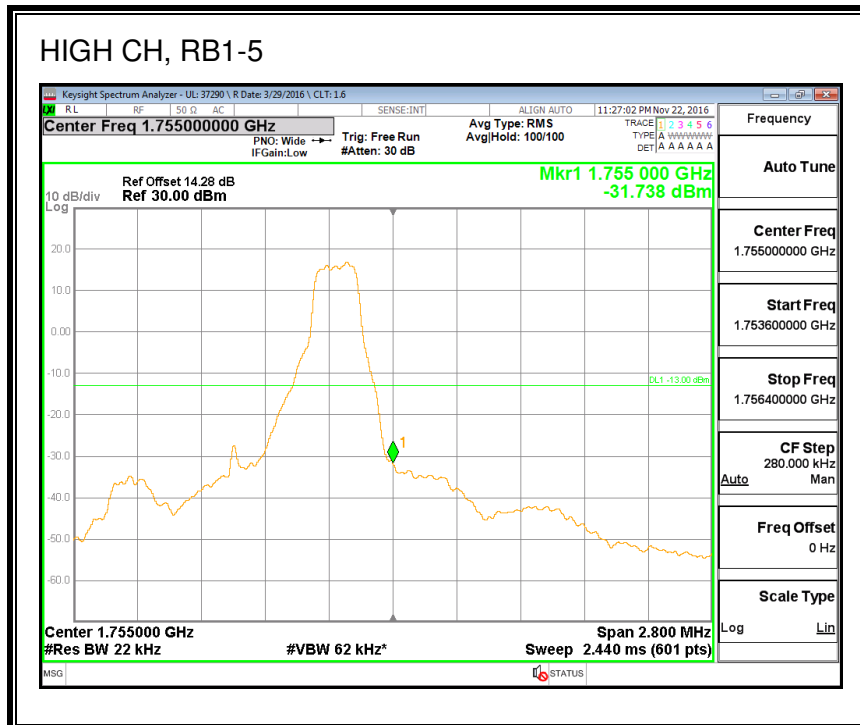

QPSK, (20.0 MHz BAND WIDTH)

16QAM, (20.0 MHz BAND WIDTH)

8.2.2. LTE BAND 4 BANDEDGE

QPSK, (1.4 MHz BAND WIDTH)

16QAM, (1.4 MHz BAND WIDTH)

QPSK, (3.0 MHz BAND WIDTH)

16QAM, (3.0 MHz BAND WIDTH)

QPSK, (5.0 MHz BAND WIDTH)

16QAM, (5.0 MHz BAND WIDTH)

QPSK, (10.0 MHz BAND WIDTH)

16QAM, (10.0 MHz BAND WIDTH)

QPSK, (15.0 MHz BAND WIDTH)

16QAM, (15.0 MHz BAND WIDTH)

QPSK, (20.0 MHz BAND WIDTH)

16QAM, (20.0 MHz BAND WIDTH)

8.2.3. LTE BAND 5 BANDEDGE

8.2.4. LTE BAND 7 ADJACENT CHANNEL POWER

QPSK, (5.0 MHz BAND WIDTH)

16QAM, (5.0 MHz BAND WIDTH)