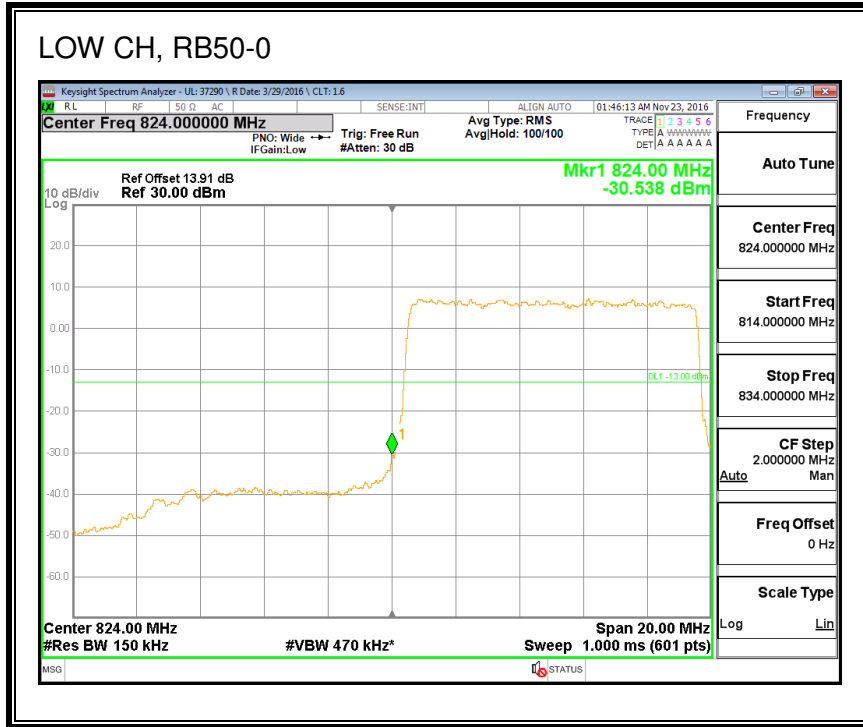

16QAM, (5.0 MHz BAND WIDTH)

QPSK, (10.0 MHz BAND WIDTH)

16QAM, (10.0 MHz BAND WIDTH)

QPSK, (15.0 MHz BAND WIDTH)

16QAM, (15.0 MHz BAND WIDTH)

QPSK, (20.0 MHz BAND WIDTH)

16QAM, (20.0 MHz BAND WIDTH)

8.2.3. LTE BAND 5 BANDEDGE

QPSK, (1.4 MHz BAND WIDTH)

16QAM, (1.4 MHz BAND WIDTH)

QPSK, (3.0 MHz BAND WIDTH)

16QAM, (3.0 MHz BAND WIDTH)

QPSK, (5.0 MHz BAND WIDTH)

16QAM, (5.0 MHz BAND WIDTH)

QPSK, (10.0 MHz BAND WIDTH)

16QAM, (10.0 MHz BAND WIDTH)

8.2.4. LTE BAND 7 ADJACENT CHANNEL POWER

QPSK, (5.0 MHz BAND WIDTH)

16QAM, (5.0 MHz BAND WIDTH)