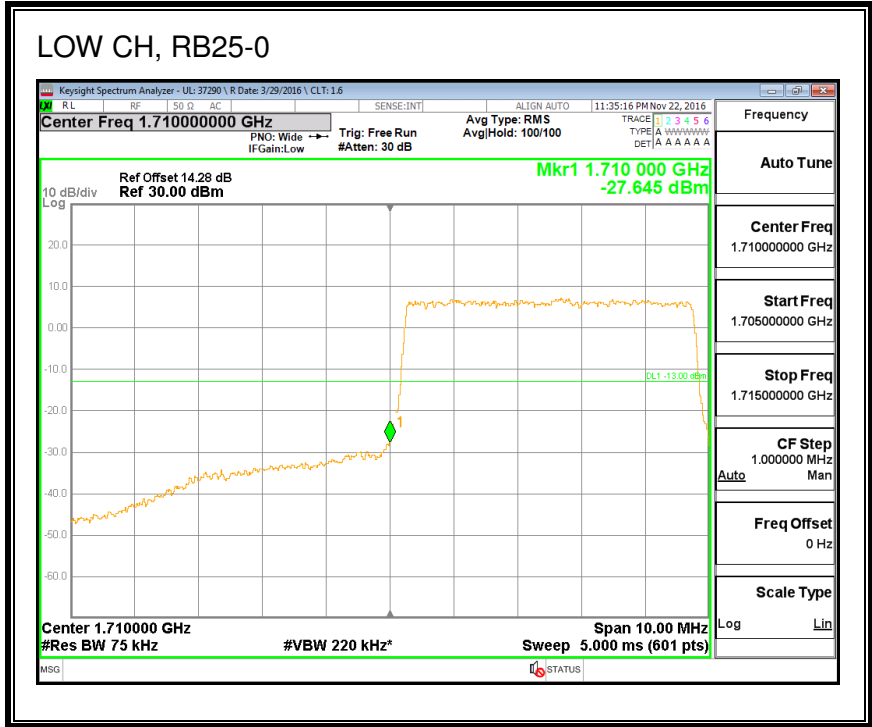

QPSK, (20.0 MHz BAND WIDTH)

16QAM, (20.0 MHz BAND WIDTH)

8.2.2. LTE BAND 4 BANDEDGE

QPSK, (1.4 MHz BAND WIDTH)

16QAM, (1.4 MHz BAND WIDTH)

QPSK, (3.0 MHz BAND WIDTH)

16QAM, (3.0 MHz BAND WIDTH)

QPSK, (5.0 MHz BAND WIDTH)

16QAM, (5.0 MHz BAND WIDTH)

QPSK, (10.0 MHz BAND WIDTH)

16QAM, (10.0 MHz BAND WIDTH)

QPSK, (15.0 MHz BAND WIDTH)

16QAM, (15.0 MHz BAND WIDTH)

QPSK, (20.0 MHz BAND WIDTH)

16QAM, (20.0 MHz BAND WIDTH)

8.2.3. LTE BAND 5 BANDEDGE

8.2.4. LTE BAND 7 ADJACENT CHANNEL POWER

QPSK, (5.0 MHz BAND WIDTH)

16QAM, (5.0 MHz BAND WIDTH)