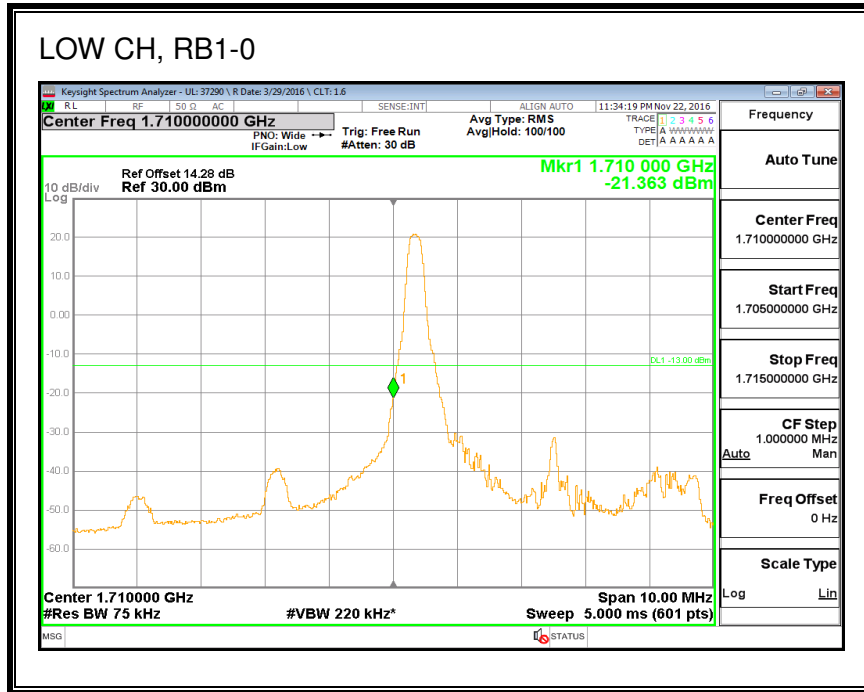

QPSK, (20.0 MHz BAND WIDTH)

16QAM, (20.0 MHz BAND WIDTH)

8.2.2. LTE BAND 4 BANDEDGE

QPSK, (1.4 MHz BAND WIDTH)

16QAM, (1.4 MHz BAND WIDTH)

QPSK, (3.0 MHz BAND WIDTH)

16QAM, (3.0 MHz BAND WIDTH)

QPSK, (5.0 MHz BAND WIDTH)

16QAM, (5.0 MHz BAND WIDTH)

QPSK, (10.0 MHz BAND WIDTH)

16QAM, (10.0 MHz BAND WIDTH)

QPSK, (15.0 MHz BAND WIDTH)

16QAM, (15.0 MHz BAND WIDTH)

QPSK, (20.0 MHz BAND WIDTH)

16QAM, (20.0 MHz BAND WIDTH)

8.2.3. LTE BAND 5 BANDEDGE

8.2.4. LTE BAND 7 ADJACENT CHANNEL POWER

QPSK, (5.0 MHz BAND WIDTH)

16QAM, (5.0 MHz BAND WIDTH)