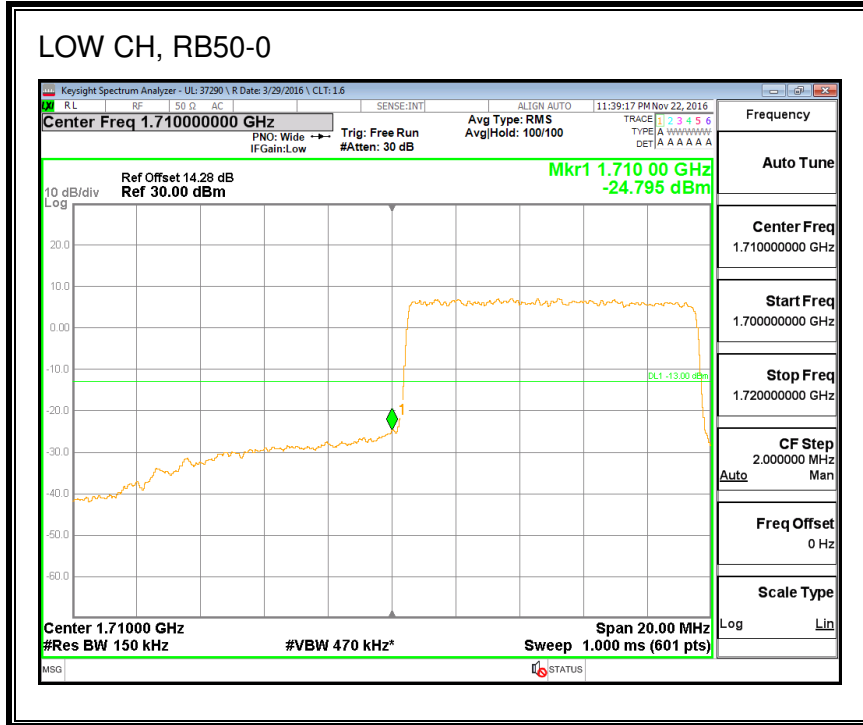

QPSK, (20.0 MHz BAND WIDTH)

16QAM, (20.0 MHz BAND WIDTH)

8.2.2. LTE BAND 4 BANDEDGE

QPSK, (1.4 MHz BAND WIDTH)

16QAM, (1.4 MHz BAND WIDTH)

QPSK, (3.0 MHz BAND WIDTH)

16QAM, (3.0 MHz BAND WIDTH)

QPSK, (5.0 MHz BAND WIDTH)

16QAM, (5.0 MHz BAND WIDTH)

QPSK, (10.0 MHz BAND WIDTH)

16QAM, (10.0 MHz BAND WIDTH)

QPSK, (15.0 MHz BAND WIDTH)

16QAM, (15.0 MHz BAND WIDTH)

QPSK, (20.0 MHz BAND WIDTH)

16QAM, (20.0 MHz BAND WIDTH)

8.2.3. LTE BAND 5 BANDEDGE

QPSK, (1.4 MHz BAND WIDTH)

16QAM, (1.4 MHz BAND WIDTH)

QPSK, (3.0 MHz BAND WIDTH)

16QAM, (3.0 MHz BAND WIDTH)

QPSK, (5.0 MHz BAND WIDTH)

16QAM, (5.0 MHz BAND WIDTH)

QPSK, (10.0 MHz BAND WIDTH)

16QAM, (10.0 MHz BAND WIDTH)

8.2.4. LTE BAND 7 ADJACENT CHANNEL POWER

QPSK, (5.0 MHz BAND WIDTH)

16QAM, (5.0 MHz BAND WIDTH)