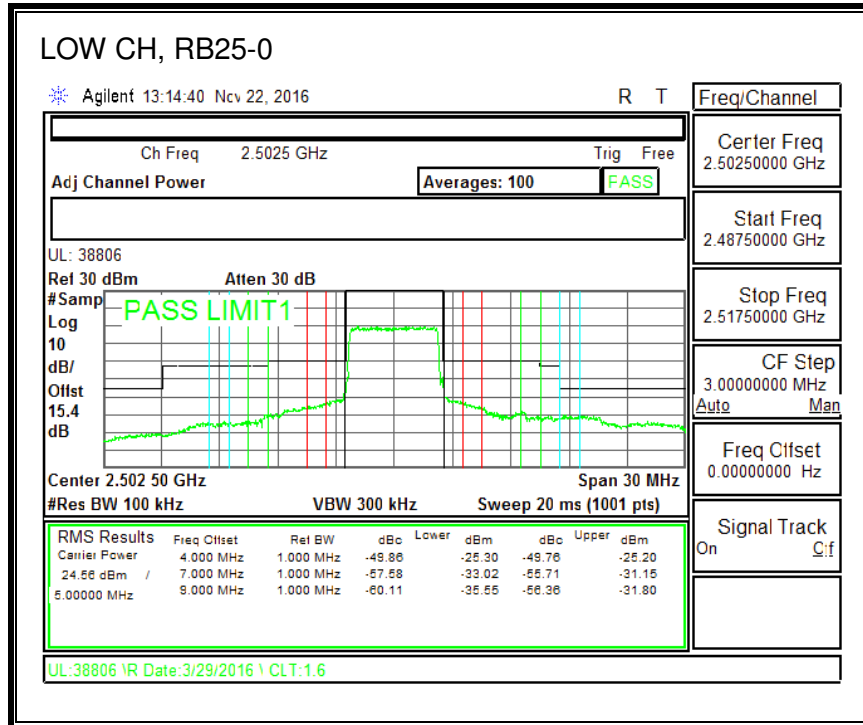

16QAM, (5.0 MHz BAND WIDTH)

QPSK, (10.0 MHz BAND WIDTH)

16QAM, (10.0 MHz BAND WIDTH)

QPSK, (15.0 MHz BAND WIDTH)

16QAM, (15.0 MHz BAND WIDTH)

QPSK, (20.0 MHz BAND WIDTH)

16QAM, (20.0 MHz BAND WIDTH)

8.2.3. LTE BAND 5 BANDEDGE

QPSK, (1.4 MHz BAND WIDTH)

16QAM, (1.4 MHz BAND WIDTH)

QPSK, (3.0 MHz BAND WIDTH)

16QAM, (3.0 MHz BAND WIDTH)

QPSK, (5.0 MHz BAND WIDTH)

16QAM, (5.0 MHz BAND WIDTH)

QPSK, (10.0 MHz BAND WIDTH)

16QAM, (10.0 MHz BAND WIDTH)

8.2.4. LTE BAND 7 ADJACENT CHANNEL POWER

QPSK, (5.0 MHz BAND WIDTH)

16QAM, (5.0 MHz BAND WIDTH)