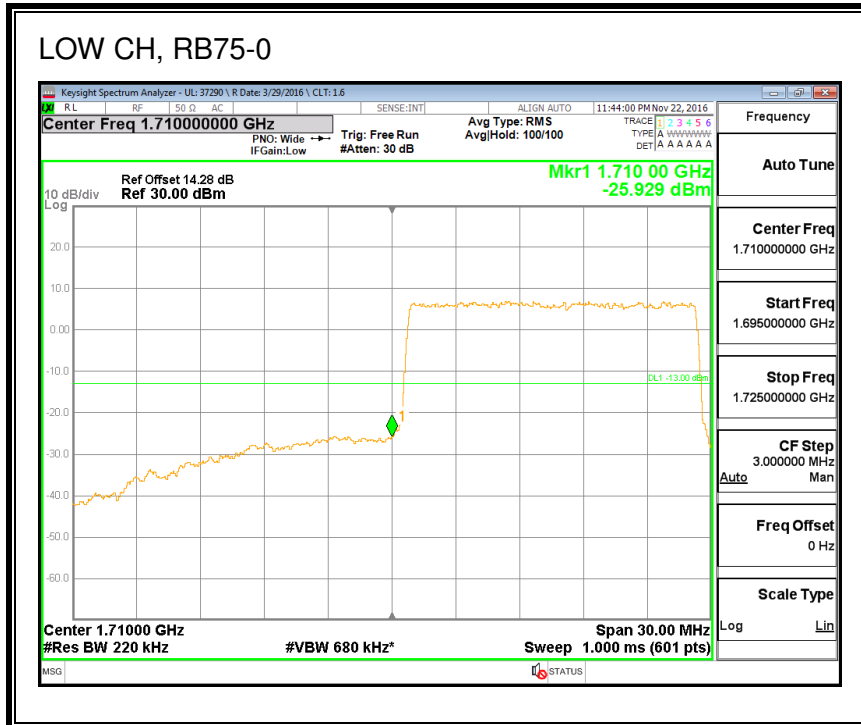

QPSK, (20.0 MHz BAND WIDTH)

16QAM, (20.0 MHz BAND WIDTH)

8.2.2. LTE BAND 4 BANDEDGE

QPSK, (1.4 MHz BAND WIDTH)

16QAM, (1.4 MHz BAND WIDTH)

QPSK, (3.0 MHz BAND WIDTH)

16QAM, (3.0 MHz BAND WIDTH)

QPSK, (5.0 MHz BAND WIDTH)

16QAM, (5.0 MHz BAND WIDTH)

QPSK, (10.0 MHz BAND WIDTH)

16QAM, (10.0 MHz BAND WIDTH)

QPSK, (15.0 MHz BAND WIDTH)

16QAM, (15.0 MHz BAND WIDTH)

QPSK, (20.0 MHz BAND WIDTH)

16QAM, (20.0 MHz BAND WIDTH)

8.2.3. LTE BAND 5 BANDEDGE

QPSK, (1.4 MHz BAND WIDTH)

16QAM, (1.4 MHz BAND WIDTH)

QPSK, (3.0 MHz BAND WIDTH)

16QAM, (3.0 MHz BAND WIDTH)

QPSK, (5.0 MHz BAND WIDTH)

16QAM, (5.0 MHz BAND WIDTH)

QPSK, (10.0 MHz BAND WIDTH)

16QAM, (10.0 MHz BAND WIDTH)

8.2.4. LTE BAND 7 ADJACENT CHANNEL POWER

QPSK, (5.0 MHz BAND WIDTH)

16QAM, (5.0 MHz BAND WIDTH)