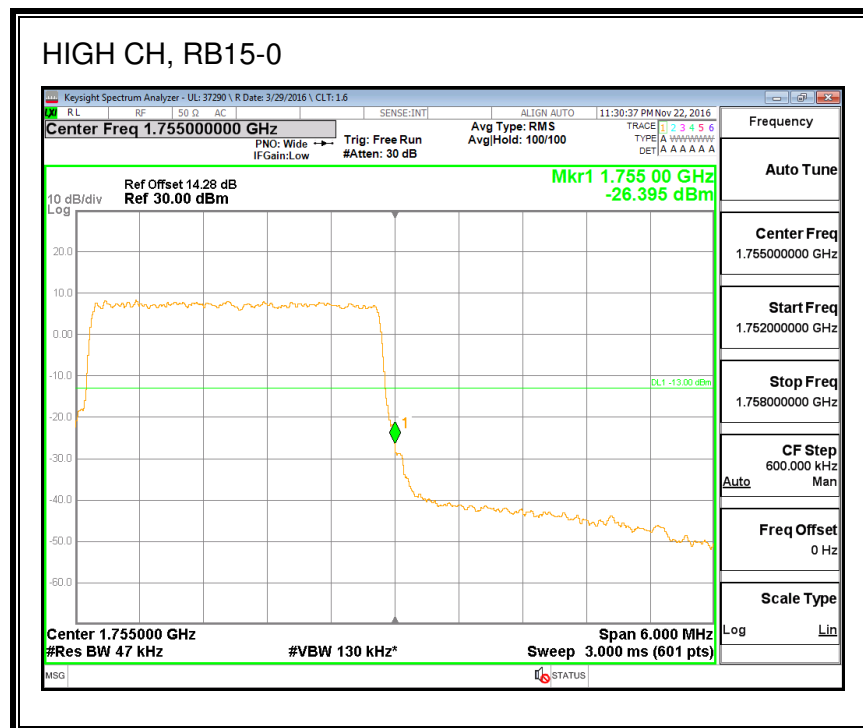

QPSK, (20.0 MHz BAND WIDTH)

16QAM, (20.0 MHz BAND WIDTH)

8.2.2. LTE BAND 4 BANDEDGE

QPSK, (1.4 MHz BAND WIDTH)

16QAM, (1.4 MHz BAND WIDTH)

QPSK, (3.0 MHz BAND WIDTH)

16QAM, (3.0 MHz BAND WIDTH)

QPSK, (5.0 MHz BAND WIDTH)

16QAM, (5.0 MHz BAND WIDTH)

QPSK, (10.0 MHz BAND WIDTH)

16QAM, (10.0 MHz BAND WIDTH)

QPSK, (15.0 MHz BAND WIDTH)

16QAM, (15.0 MHz BAND WIDTH)

QPSK, (20.0 MHz BAND WIDTH)

16QAM, (20.0 MHz BAND WIDTH)

8.2.3. LTE BAND 5 BANDEDGE

8.2.4. LTE BAND 7 ADJACENT CHANNEL POWER

QPSK, (5.0 MHz BAND WIDTH)

16QAM, (5.0 MHz BAND WIDTH)