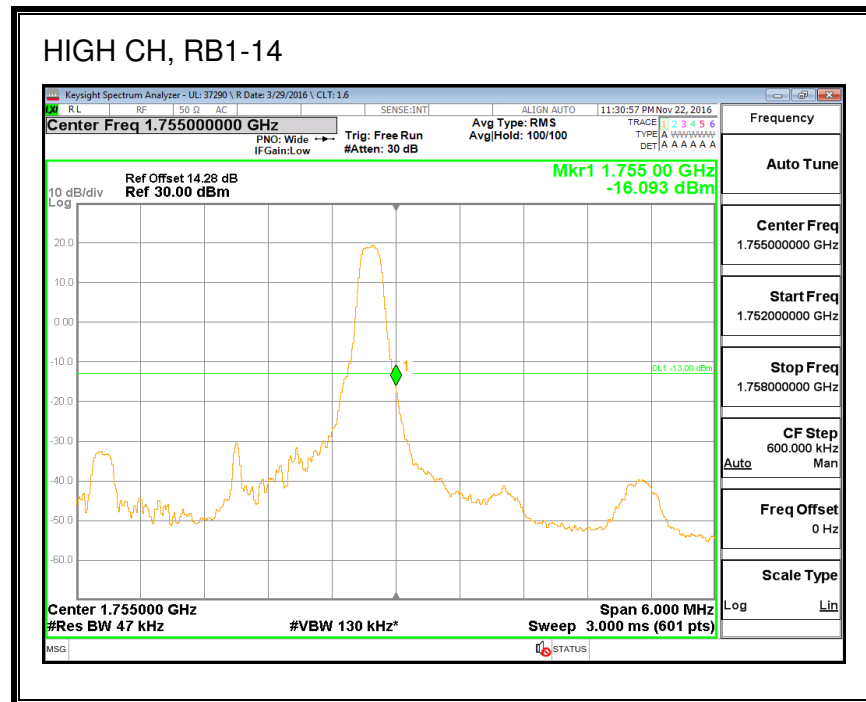

QPSK, (20.0 MHz BAND WIDTH)

16QAM, (20.0 MHz BAND WIDTH)

8.2.2. LTE BAND 4 BANDEDGE

QPSK, (1.4 MHz BAND WIDTH)

16QAM, (1.4 MHz BAND WIDTH)

QPSK, (3.0 MHz BAND WIDTH)

16QAM, (3.0 MHz BAND WIDTH)

QPSK, (5.0 MHz BAND WIDTH)

16QAM, (5.0 MHz BAND WIDTH)

QPSK, (10.0 MHz BAND WIDTH)

16QAM, (10.0 MHz BAND WIDTH)

QPSK, (15.0 MHz BAND WIDTH)

16QAM, (15.0 MHz BAND WIDTH)

QPSK, (20.0 MHz BAND WIDTH)

16QAM, (20.0 MHz BAND WIDTH)

8.2.3. LTE BAND 5 BANDEDGE

8.2.4. LTE BAND 7 ADJACENT CHANNEL POWER

QPSK, (5.0 MHz BAND WIDTH)

16QAM, (5.0 MHz BAND WIDTH)