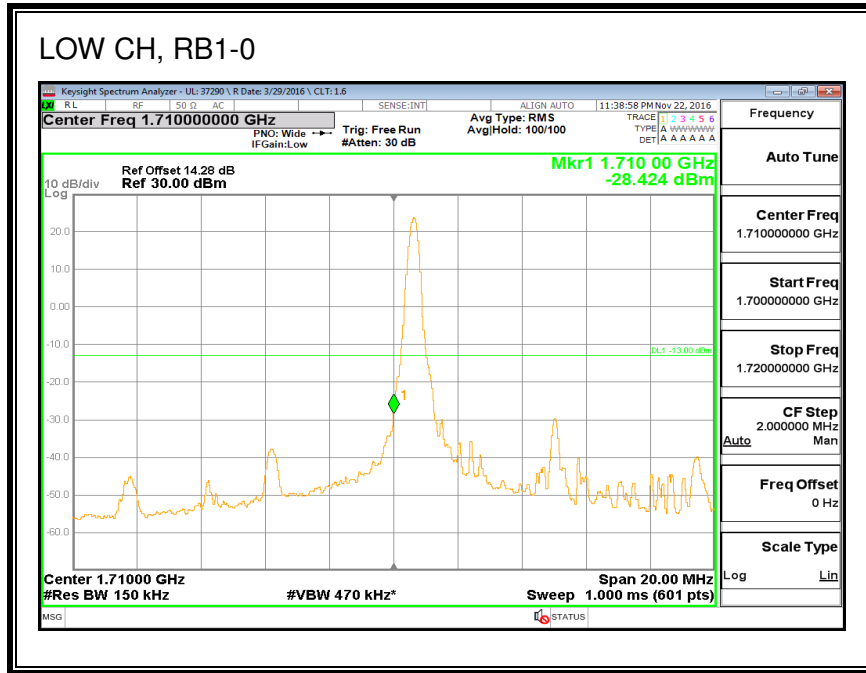

QPSK, (20.0 MHz BAND WIDTH)

16QAM, (20.0 MHz BAND WIDTH)

8.2.2. LTE BAND 4 BANDEDGE

QPSK, (1.4 MHz BAND WIDTH)

16QAM, (1.4 MHz BAND WIDTH)

QPSK, (3.0 MHz BAND WIDTH)

16QAM, (3.0 MHz BAND WIDTH)

QPSK, (5.0 MHz BAND WIDTH)

16QAM, (5.0 MHz BAND WIDTH)

QPSK, (10.0 MHz BAND WIDTH)

16QAM, (10.0 MHz BAND WIDTH)

QPSK, (15.0 MHz BAND WIDTH)

16QAM, (15.0 MHz BAND WIDTH)

QPSK, (20.0 MHz BAND WIDTH)

16QAM, (20.0 MHz BAND WIDTH)

8.2.3. LTE BAND 5 BANDEDGE

8.2.4. LTE BAND 7 ADJACENT CHANNEL POWER

QPSK, (5.0 MHz BAND WIDTH)

16QAM, (5.0 MHz BAND WIDTH)