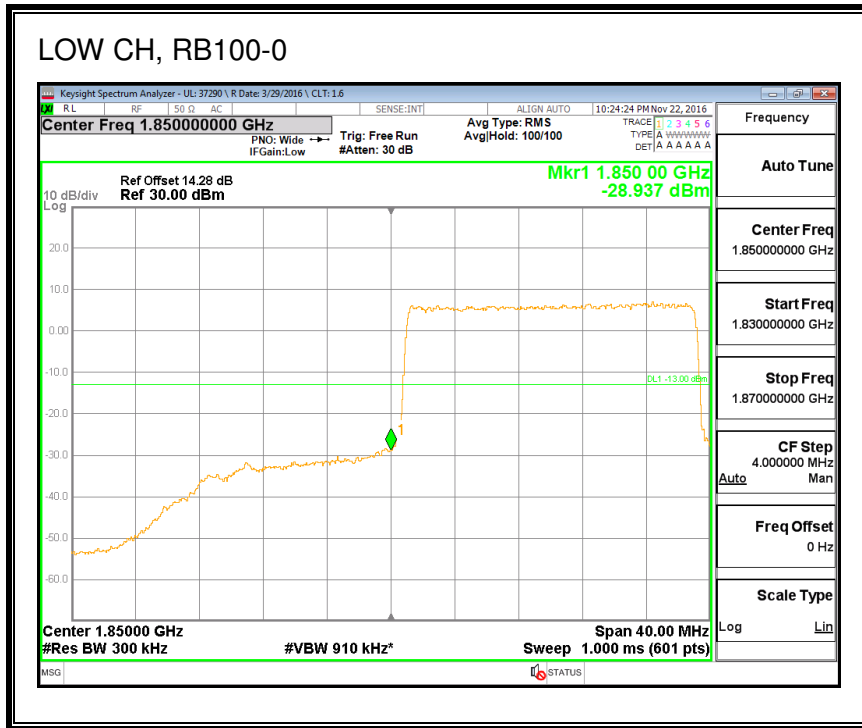

QPSK, (20.0 MHz BAND WIDTH)

16QAM, (20.0 MHz BAND WIDTH)

8.2.2. LTE BAND 4 BANDEDGE

QPSK, (1.4 MHz BAND WIDTH)

16QAM, (1.4 MHz BAND WIDTH)

QPSK, (3.0 MHz BAND WIDTH)

16QAM, (3.0 MHz BAND WIDTH)

QPSK, (5.0 MHz BAND WIDTH)

16QAM, (5.0 MHz BAND WIDTH)

QPSK, (10.0 MHz BAND WIDTH)

16QAM, (10.0 MHz BAND WIDTH)

QPSK, (15.0 MHz BAND WIDTH)

16QAM, (15.0 MHz BAND WIDTH)

QPSK, (20.0 MHz BAND WIDTH)

16QAM, (20.0 MHz BAND WIDTH)

8.2.3. LTE BAND 5 BANDEDGE

8.2.4. LTE BAND 7 ADJACENT CHANNEL POWER

QPSK, (5.0 MHz BAND WIDTH)

16QAM, (5.0 MHz BAND WIDTH)