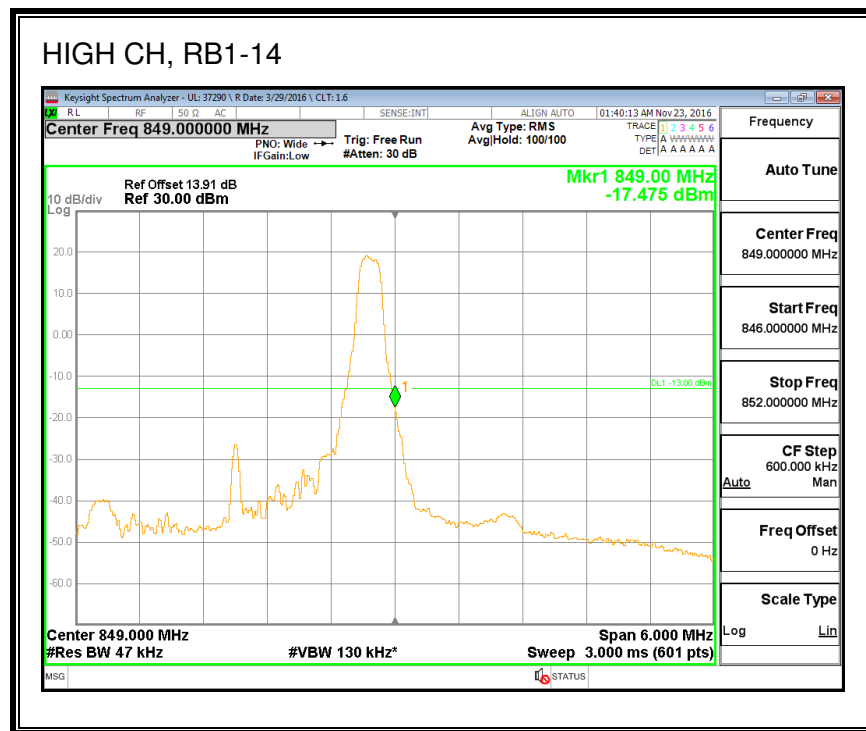

16QAM, (5.0 MHz BAND WIDTH)

QPSK, (10.0 MHz BAND WIDTH)

16QAM, (10.0 MHz BAND WIDTH)

QPSK, (15.0 MHz BAND WIDTH)

16QAM, (15.0 MHz BAND WIDTH)

QPSK, (20.0 MHz BAND WIDTH)

16QAM, (20.0 MHz BAND WIDTH)

8.2.3. LTE BAND 5 BANDEDGE

QPSK, (1.4 MHz BAND WIDTH)

16QAM, (1.4 MHz BAND WIDTH)

QPSK, (3.0 MHz BAND WIDTH)

16QAM, (3.0 MHz BAND WIDTH)

QPSK, (5.0 MHz BAND WIDTH)

16QAM, (5.0 MHz BAND WIDTH)

QPSK, (10.0 MHz BAND WIDTH)

16QAM, (10.0 MHz BAND WIDTH)

8.2.4. LTE BAND 7 ADJACENT CHANNEL POWER

QPSK, (5.0 MHz BAND WIDTH)

16QAM, (5.0 MHz BAND WIDTH)