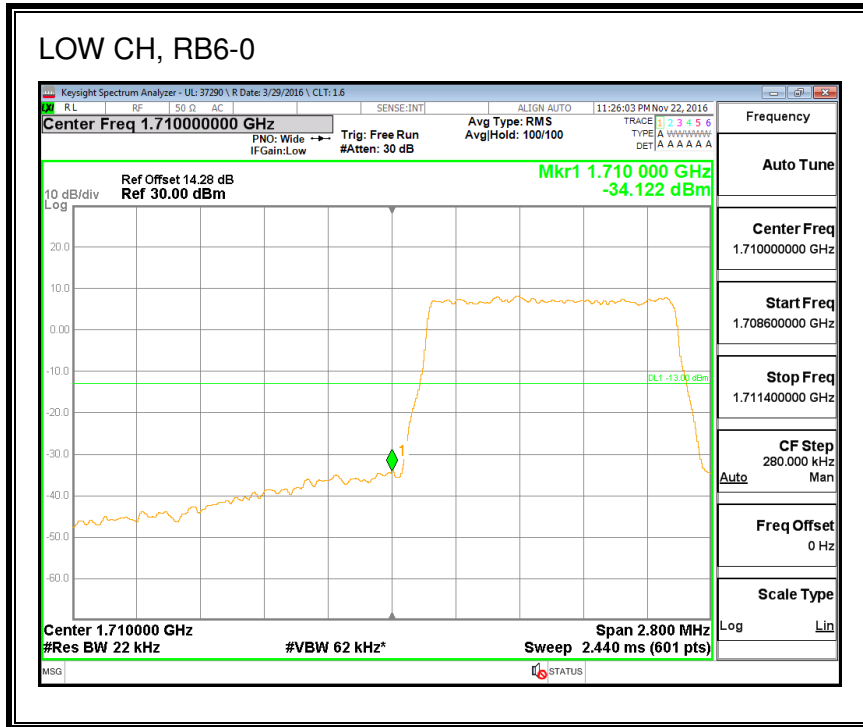

QPSK, (20.0 MHz BAND WIDTH)

16QAM, (20.0 MHz BAND WIDTH)

8.2.2. LTE BAND 4 BANDEDGE

QPSK, (1.4 MHz BAND WIDTH)

16QAM, (1.4 MHz BAND WIDTH)

QPSK, (3.0 MHz BAND WIDTH)

16QAM, (3.0 MHz BAND WIDTH)

QPSK, (5.0 MHz BAND WIDTH)

16QAM, (5.0 MHz BAND WIDTH)

QPSK, (10.0 MHz BAND WIDTH)

16QAM, (10.0 MHz BAND WIDTH)

QPSK, (15.0 MHz BAND WIDTH)

16QAM, (15.0 MHz BAND WIDTH)

QPSK, (20.0 MHz BAND WIDTH)

16QAM, (20.0 MHz BAND WIDTH)

8.2.3. LTE BAND 5 BANDEDGE

8.2.4. LTE BAND 7 ADJACENT CHANNEL POWER

QPSK, (5.0 MHz BAND WIDTH)

16QAM, (5.0 MHz BAND WIDTH)