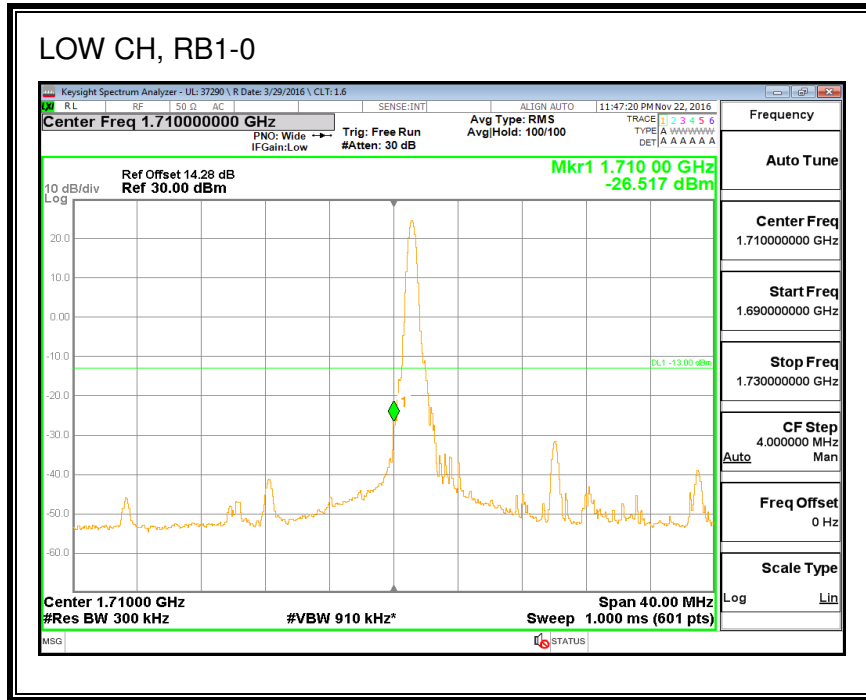

QPSK, (20.0 MHz BAND WIDTH)

16QAM, (20.0 MHz BAND WIDTH)

8.2.2. LTE BAND 4 BANDEDGE

QPSK, (1.4 MHz BAND WIDTH)

16QAM, (1.4 MHz BAND WIDTH)

QPSK, (3.0 MHz BAND WIDTH)

16QAM, (3.0 MHz BAND WIDTH)

QPSK, (5.0 MHz BAND WIDTH)

16QAM, (5.0 MHz BAND WIDTH)

QPSK, (10.0 MHz BAND WIDTH)

16QAM, (10.0 MHz BAND WIDTH)

QPSK, (15.0 MHz BAND WIDTH)

16QAM, (15.0 MHz BAND WIDTH)

QPSK, (20.0 MHz BAND WIDTH)

16QAM, (20.0 MHz BAND WIDTH)

8.2.3. LTE BAND 5 BANDEDGE

8.2.4. LTE BAND 7 ADJACENT CHANNEL POWER

QPSK, (5.0 MHz BAND WIDTH)

16QAM, (5.0 MHz BAND WIDTH)