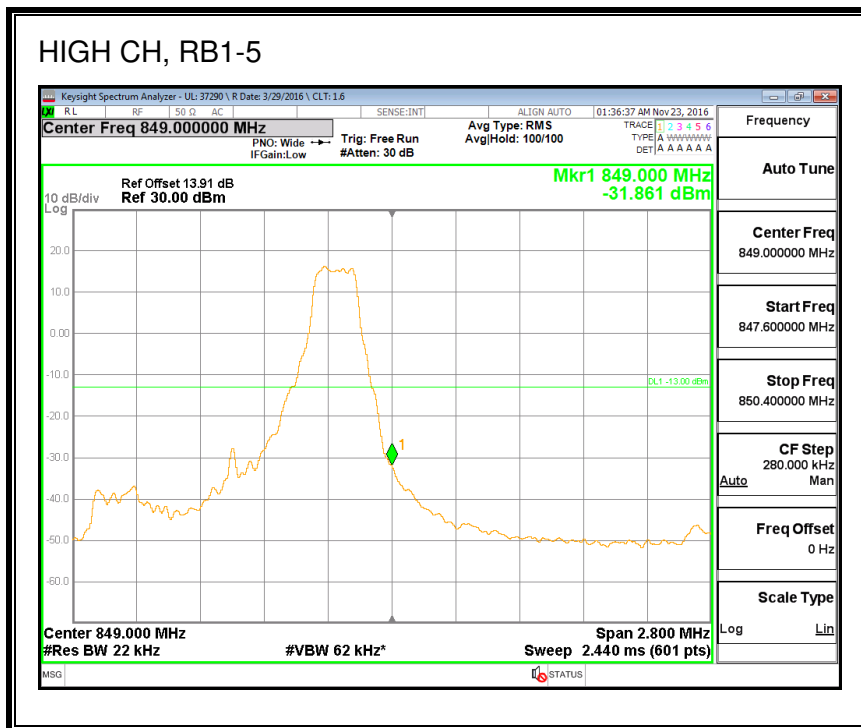

8.2.3. LTE BAND 5 BANDEDGE

QPSK, (1.4 MHz BAND WIDTH)