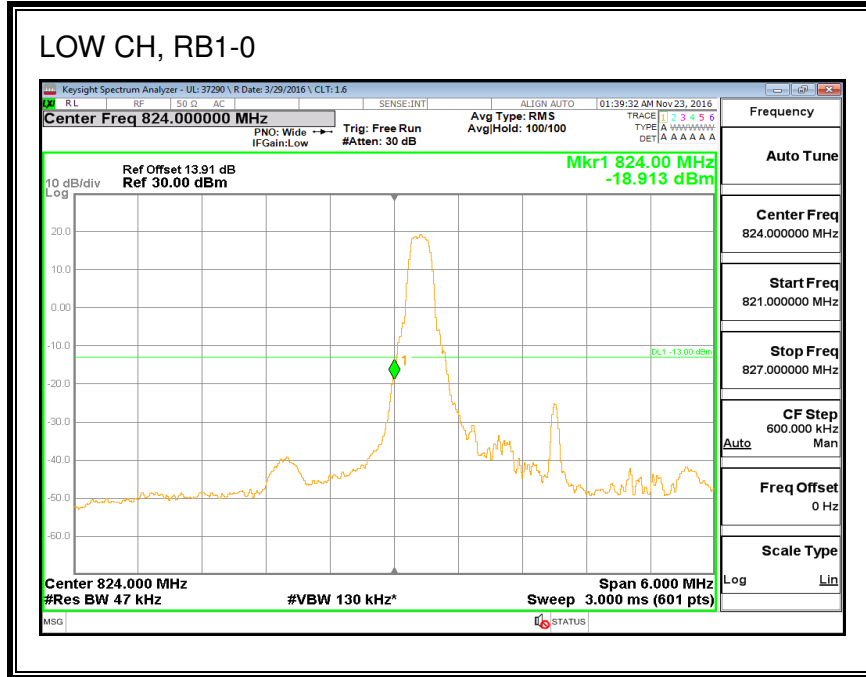

16QAM, (5.0 MHz BAND WIDTH)

QPSK, (10.0 MHz BAND WIDTH)

16QAM, (10.0 MHz BAND WIDTH)

QPSK, (15.0 MHz BAND WIDTH)

16QAM, (15.0 MHz BAND WIDTH)

QPSK, (20.0 MHz BAND WIDTH)

16QAM, (20.0 MHz BAND WIDTH)

8.2.3. LTE BAND 5 BANDEDGE

QPSK, (1.4 MHz BAND WIDTH)

16QAM, (1.4 MHz BAND WIDTH)

QPSK, (3.0 MHz BAND WIDTH)

16QAM, (3.0 MHz BAND WIDTH)

QPSK, (5.0 MHz BAND WIDTH)

16QAM, (5.0 MHz BAND WIDTH)

QPSK, (10.0 MHz BAND WIDTH)

16QAM, (10.0 MHz BAND WIDTH)

8.2.4. LTE BAND 7 ADJACENT CHANNEL POWER

QPSK, (5.0 MHz BAND WIDTH)

16QAM, (5.0 MHz BAND WIDTH)