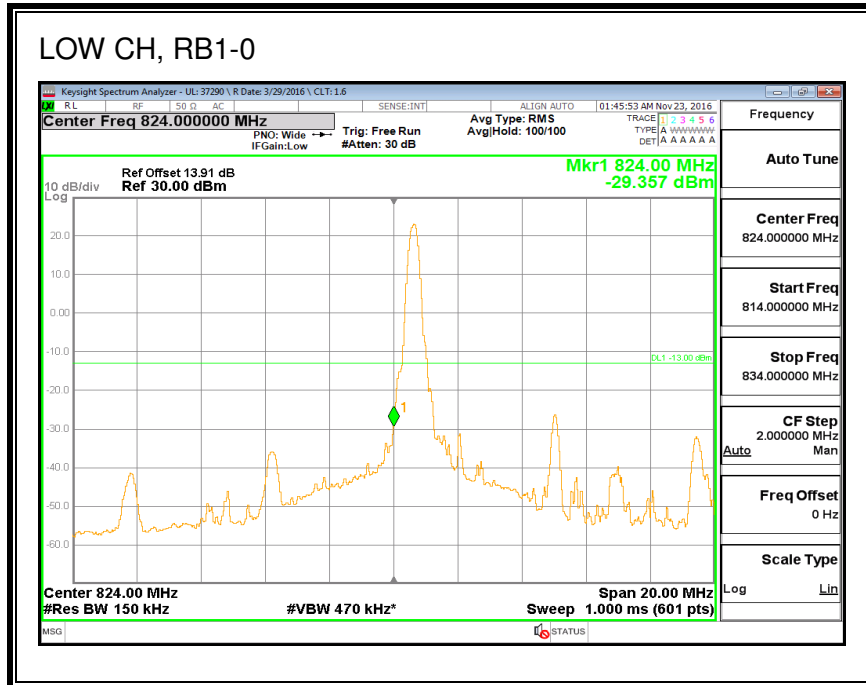

16QAM, (5.0 MHz BAND WIDTH)

QPSK, (10.0 MHz BAND WIDTH)

16QAM, (10.0 MHz BAND WIDTH)

QPSK, (15.0 MHz BAND WIDTH)

16QAM, (15.0 MHz BAND WIDTH)

QPSK, (20.0 MHz BAND WIDTH)

16QAM, (20.0 MHz BAND WIDTH)

8.2.3. LTE BAND 5 BANDEDGE

QPSK, (1.4 MHz BAND WIDTH)

16QAM, (1.4 MHz BAND WIDTH)

QPSK, (3.0 MHz BAND WIDTH)

16QAM, (3.0 MHz BAND WIDTH)

QPSK, (5.0 MHz BAND WIDTH)

16QAM, (5.0 MHz BAND WIDTH)

QPSK, (10.0 MHz BAND WIDTH)

16QAM, (10.0 MHz BAND WIDTH)

8.2.4. LTE BAND 7 ADJACENT CHANNEL POWER

QPSK, (5.0 MHz BAND WIDTH)

16QAM, (5.0 MHz BAND WIDTH)