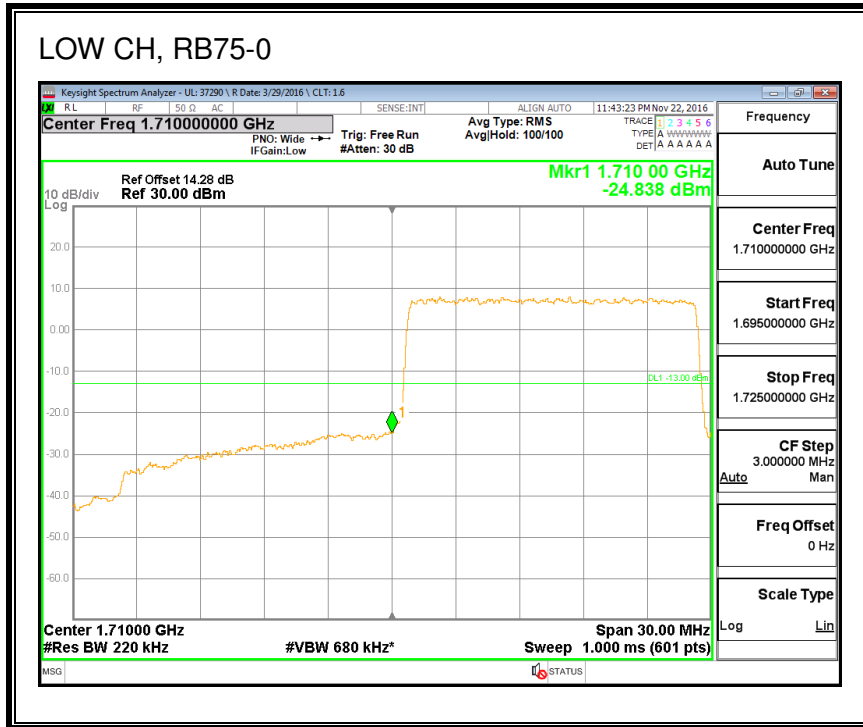

QPSK, (20.0 MHz BAND WIDTH)

16QAM, (20.0 MHz BAND WIDTH)

8.2.2. LTE BAND 4 BANDEDGE

QPSK, (1.4 MHz BAND WIDTH)

16QAM, (1.4 MHz BAND WIDTH)

QPSK, (3.0 MHz BAND WIDTH)

16QAM, (3.0 MHz BAND WIDTH)

QPSK, (5.0 MHz BAND WIDTH)

16QAM, (5.0 MHz BAND WIDTH)

QPSK, (10.0 MHz BAND WIDTH)

16QAM, (10.0 MHz BAND WIDTH)

QPSK, (15.0 MHz BAND WIDTH)

16QAM, (15.0 MHz BAND WIDTH)

QPSK, (20.0 MHz BAND WIDTH)

16QAM, (20.0 MHz BAND WIDTH)

8.2.3. LTE BAND 5 BANDEDGE

QPSK, (1.4 MHz BAND WIDTH)

16QAM, (1.4 MHz BAND WIDTH)

QPSK, (3.0 MHz BAND WIDTH)

16QAM, (3.0 MHz BAND WIDTH)

QPSK, (5.0 MHz BAND WIDTH)

16QAM, (5.0 MHz BAND WIDTH)

QPSK, (10.0 MHz BAND WIDTH)

16QAM, (10.0 MHz BAND WIDTH)

8.2.4. LTE BAND 7 ADJACENT CHANNEL POWER

QPSK, (5.0 MHz BAND WIDTH)

16QAM, (5.0 MHz BAND WIDTH)