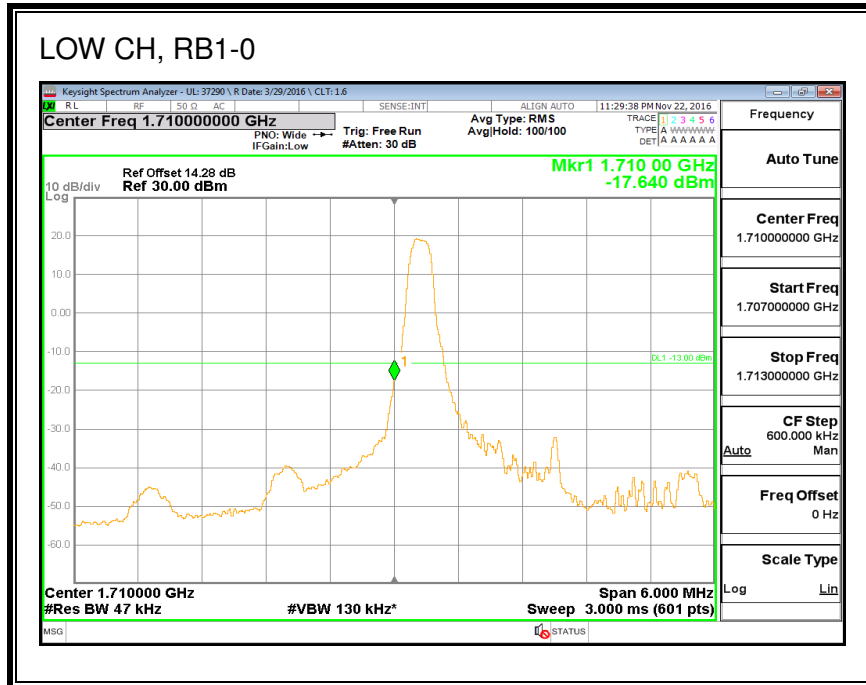

QPSK, (20.0 MHz BAND WIDTH)

16QAM, (20.0 MHz BAND WIDTH)

8.2.2. LTE BAND 4 BANDEDGE

QPSK, (1.4 MHz BAND WIDTH)

16QAM, (1.4 MHz BAND WIDTH)

QPSK, (3.0 MHz BAND WIDTH)

16QAM, (3.0 MHz BAND WIDTH)

QPSK, (5.0 MHz BAND WIDTH)

16QAM, (5.0 MHz BAND WIDTH)

QPSK, (10.0 MHz BAND WIDTH)

16QAM, (10.0 MHz BAND WIDTH)

QPSK, (15.0 MHz BAND WIDTH)

16QAM, (15.0 MHz BAND WIDTH)

QPSK, (20.0 MHz BAND WIDTH)

16QAM, (20.0 MHz BAND WIDTH)

8.2.3. LTE BAND 5 BANDEDGE

8.2.4. LTE BAND 7 ADJACENT CHANNEL POWER

QPSK, (5.0 MHz BAND WIDTH)

16QAM, (5.0 MHz BAND WIDTH)