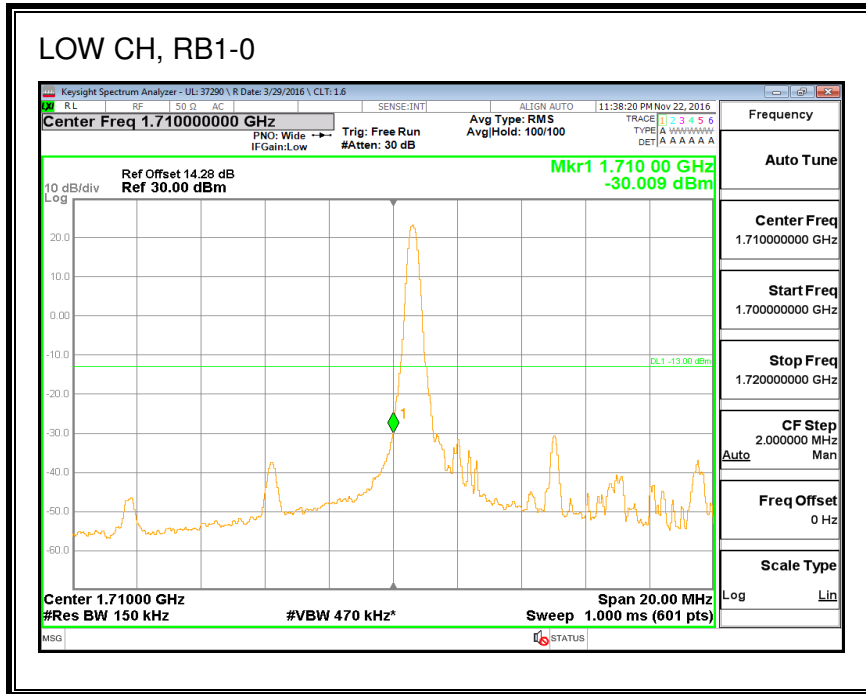

QPSK, (20.0 MHz BAND WIDTH)

16QAM, (20.0 MHz BAND WIDTH)

8.2.2. LTE BAND 4 BANDEDGE

QPSK, (1.4 MHz BAND WIDTH)

16QAM, (1.4 MHz BAND WIDTH)

QPSK, (3.0 MHz BAND WIDTH)

16QAM, (3.0 MHz BAND WIDTH)

QPSK, (5.0 MHz BAND WIDTH)

16QAM, (5.0 MHz BAND WIDTH)

QPSK, (10.0 MHz BAND WIDTH)

16QAM, (10.0 MHz BAND WIDTH)

QPSK, (15.0 MHz BAND WIDTH)

16QAM, (15.0 MHz BAND WIDTH)

QPSK, (20.0 MHz BAND WIDTH)

16QAM, (20.0 MHz BAND WIDTH)

8.2.3. LTE BAND 5 BANDEDGE

8.2.4. LTE BAND 7 ADJACENT CHANNEL POWER

QPSK, (5.0 MHz BAND WIDTH)

16QAM, (5.0 MHz BAND WIDTH)