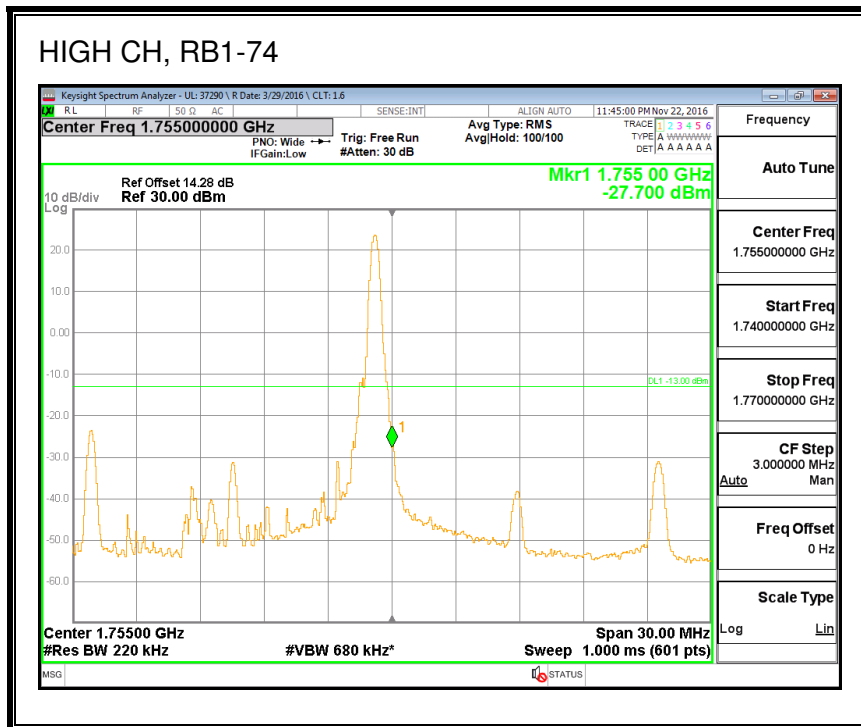

QPSK, (20.0 MHz BAND WIDTH)

16QAM, (20.0 MHz BAND WIDTH)

8.2.2. LTE BAND 4 BANDEDGE

QPSK, (1.4 MHz BAND WIDTH)

16QAM, (1.4 MHz BAND WIDTH)

QPSK, (3.0 MHz BAND WIDTH)

16QAM, (3.0 MHz BAND WIDTH)

QPSK, (5.0 MHz BAND WIDTH)

16QAM, (5.0 MHz BAND WIDTH)

QPSK, (10.0 MHz BAND WIDTH)

16QAM, (10.0 MHz BAND WIDTH)

QPSK, (15.0 MHz BAND WIDTH)

16QAM, (15.0 MHz BAND WIDTH)

QPSK, (20.0 MHz BAND WIDTH)

16QAM, (20.0 MHz BAND WIDTH)

8.2.3. LTE BAND 5 BANDEDGE

8.2.4. LTE BAND 7 ADJACENT CHANNEL POWER

QPSK, (5.0 MHz BAND WIDTH)

16QAM, (5.0 MHz BAND WIDTH)