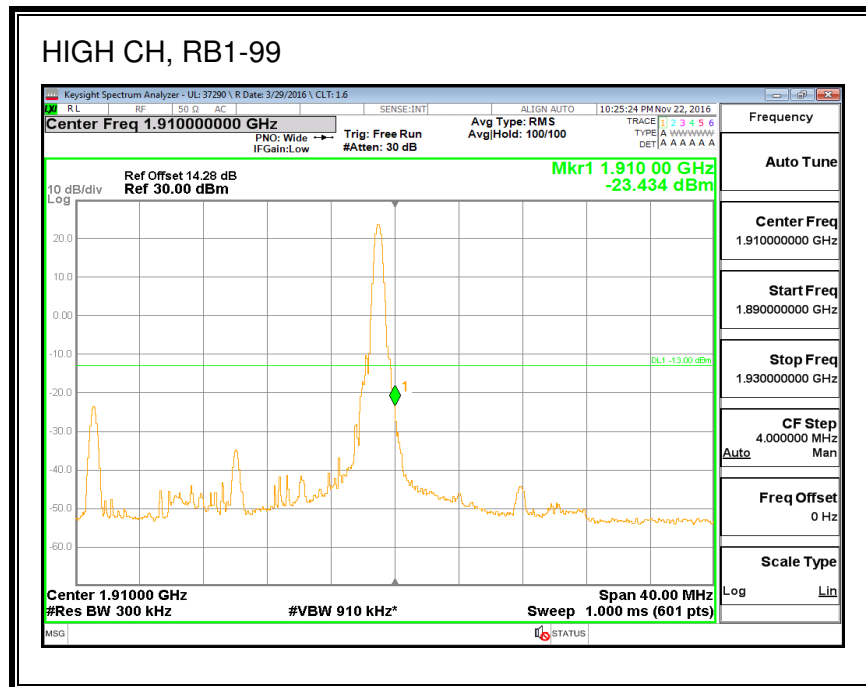

QPSK, (20.0 MHz BAND WIDTH)

16QAM, (20.0 MHz BAND WIDTH)

8.2.2. LTE BAND 4 BANDEDGE

QPSK, (1.4 MHz BAND WIDTH)

16QAM, (1.4 MHz BAND WIDTH)

QPSK, (3.0 MHz BAND WIDTH)

16QAM, (3.0 MHz BAND WIDTH)

QPSK, (5.0 MHz BAND WIDTH)

16QAM, (5.0 MHz BAND WIDTH)

QPSK, (10.0 MHz BAND WIDTH)

16QAM, (10.0 MHz BAND WIDTH)

QPSK, (15.0 MHz BAND WIDTH)

16QAM, (15.0 MHz BAND WIDTH)

QPSK, (20.0 MHz BAND WIDTH)

16QAM, (20.0 MHz BAND WIDTH)

8.2.3. LTE BAND 5 BANDEDGE

8.2.4. LTE BAND 7 ADJACENT CHANNEL POWER

QPSK, (5.0 MHz BAND WIDTH)

16QAM, (5.0 MHz BAND WIDTH)