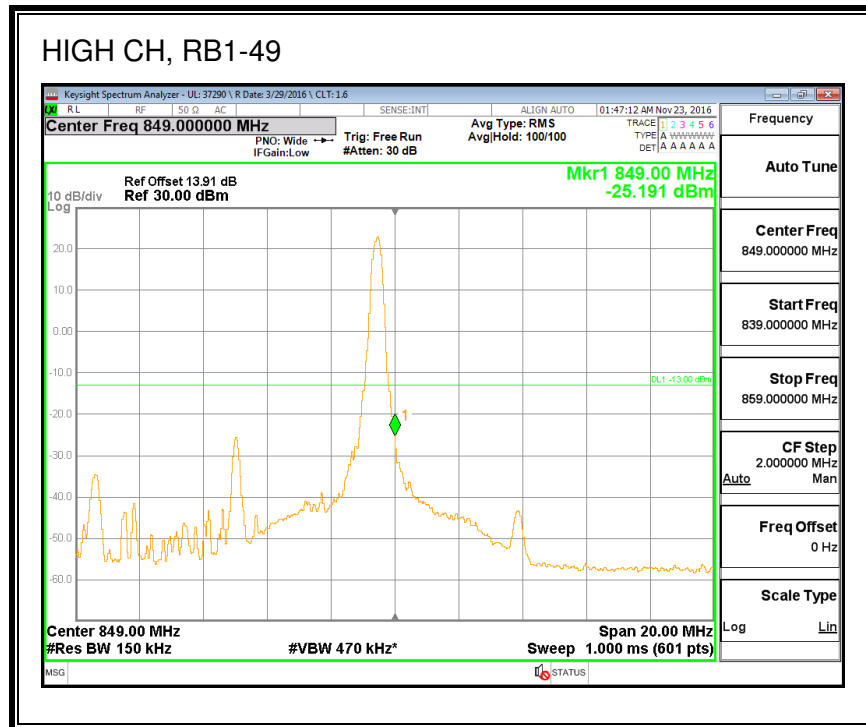

16QAM, (5.0 MHz BAND WIDTH)

QPSK, (10.0 MHz BAND WIDTH)

16QAM, (10.0 MHz BAND WIDTH)

QPSK, (15.0 MHz BAND WIDTH)

16QAM, (15.0 MHz BAND WIDTH)

QPSK, (20.0 MHz BAND WIDTH)

16QAM, (20.0 MHz BAND WIDTH)

8.2.3. LTE BAND 5 BANDEDGE

QPSK, (1.4 MHz BAND WIDTH)

16QAM, (1.4 MHz BAND WIDTH)

QPSK, (3.0 MHz BAND WIDTH)

16QAM, (3.0 MHz BAND WIDTH)

QPSK, (5.0 MHz BAND WIDTH)

16QAM, (5.0 MHz BAND WIDTH)

QPSK, (10.0 MHz BAND WIDTH)

16QAM, (10.0 MHz BAND WIDTH)

8.2.4. LTE BAND 7 ADJACENT CHANNEL POWER

QPSK, (5.0 MHz BAND WIDTH)

16QAM, (5.0 MHz BAND WIDTH)