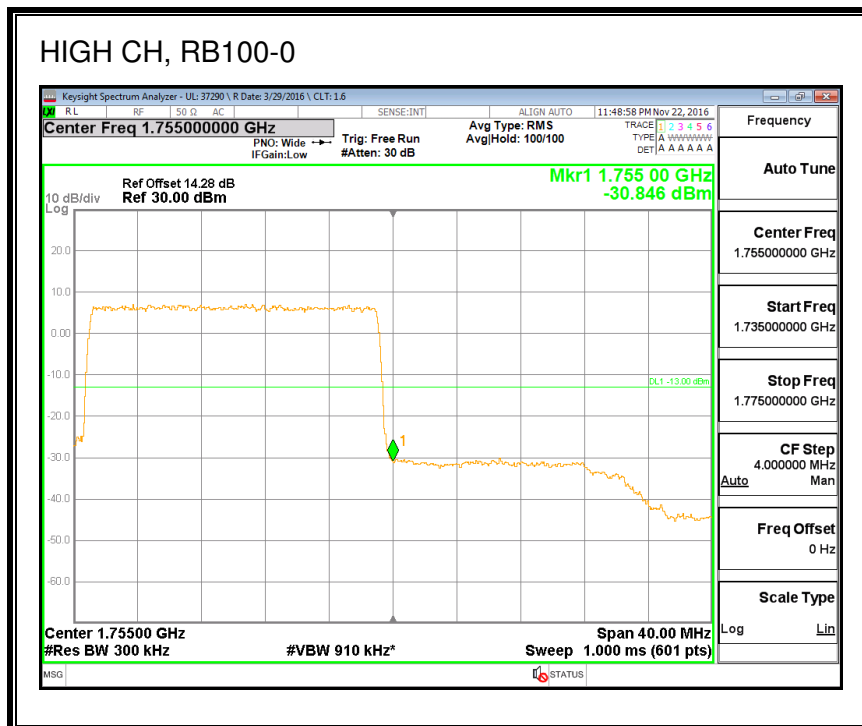

QPSK, (20.0 MHz BAND WIDTH)

16QAM, (20.0 MHz BAND WIDTH)

8.2.2. LTE BAND 4 BANDEDGE

QPSK, (1.4 MHz BAND WIDTH)

16QAM, (1.4 MHz BAND WIDTH)

QPSK, (3.0 MHz BAND WIDTH)

16QAM, (3.0 MHz BAND WIDTH)

QPSK, (5.0 MHz BAND WIDTH)

16QAM, (5.0 MHz BAND WIDTH)

QPSK, (10.0 MHz BAND WIDTH)

16QAM, (10.0 MHz BAND WIDTH)

QPSK, (15.0 MHz BAND WIDTH)

16QAM, (15.0 MHz BAND WIDTH)

QPSK, (20.0 MHz BAND WIDTH)

16QAM, (20.0 MHz BAND WIDTH)

8.2.3. LTE BAND 5 BANDEDGE

8.2.4. LTE BAND 7 ADJACENT CHANNEL POWER

QPSK, (5.0 MHz BAND WIDTH)

16QAM, (5.0 MHz BAND WIDTH)