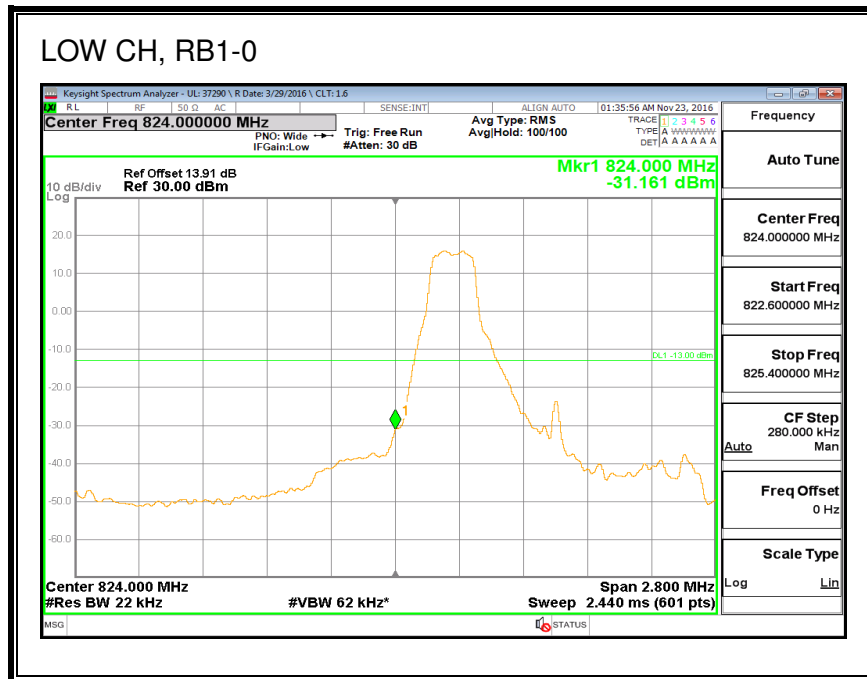

16QAM, (1.4 MHz BAND WIDTH)