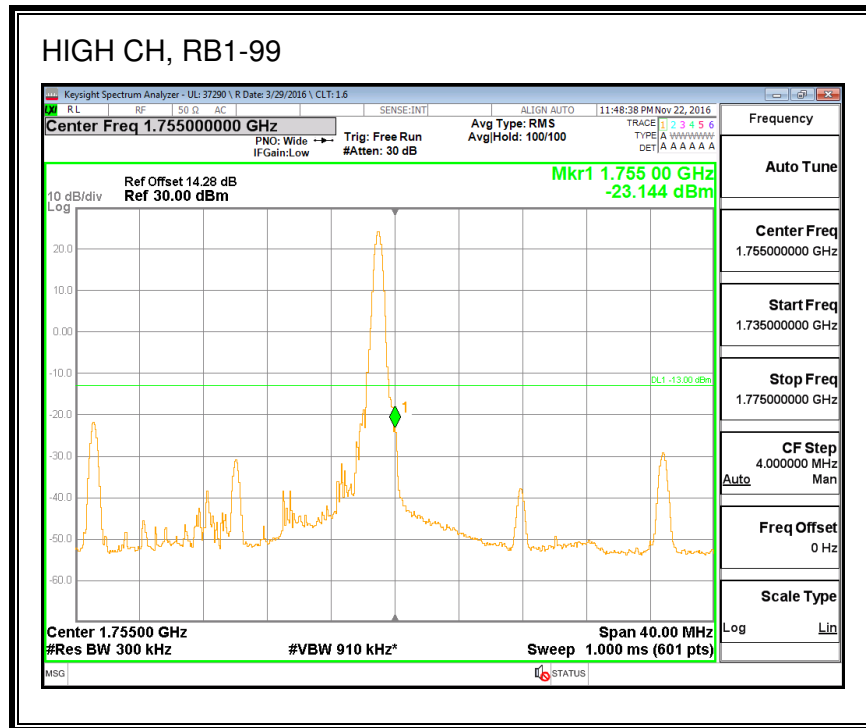

QPSK, (20.0 MHz BAND WIDTH)

16QAM, (20.0 MHz BAND WIDTH)

8.2.2. LTE BAND 4 BANDEDGE

QPSK, (1.4 MHz BAND WIDTH)

16QAM, (1.4 MHz BAND WIDTH)

QPSK, (3.0 MHz BAND WIDTH)

16QAM, (3.0 MHz BAND WIDTH)

QPSK, (5.0 MHz BAND WIDTH)

16QAM, (5.0 MHz BAND WIDTH)

QPSK, (10.0 MHz BAND WIDTH)

16QAM, (10.0 MHz BAND WIDTH)

QPSK, (15.0 MHz BAND WIDTH)

16QAM, (15.0 MHz BAND WIDTH)

QPSK, (20.0 MHz BAND WIDTH)

16QAM, (20.0 MHz BAND WIDTH)

8.2.3. LTE BAND 5 BANDEDGE

8.2.4. LTE BAND 7 ADJACENT CHANNEL POWER

QPSK, (5.0 MHz BAND WIDTH)

16QAM, (5.0 MHz BAND WIDTH)