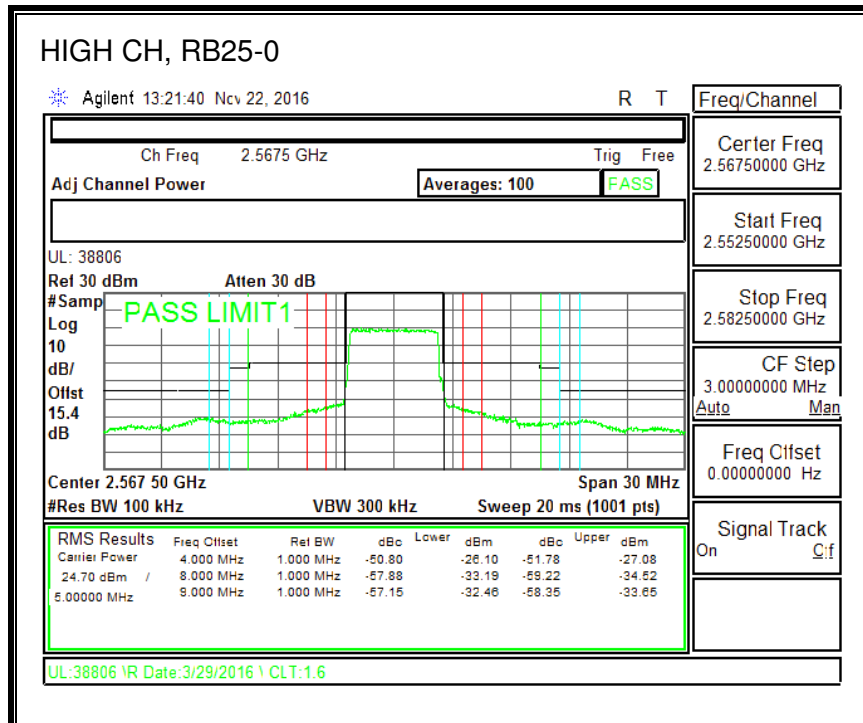

16QAM, (5.0 MHz BAND WIDTH)

QPSK, (10.0 MHz BAND WIDTH)

16QAM, (10.0 MHz BAND WIDTH)

QPSK, (15.0 MHz BAND WIDTH)

16QAM, (15.0 MHz BAND WIDTH)

QPSK, (20.0 MHz BAND WIDTH)

16QAM, (20.0 MHz BAND WIDTH)

8.2.3. LTE BAND 5 BANDEDGE

8.2.4. LTE BAND 7 ADJACENT CHANNEL POWER

QPSK, (5.0 MHz BAND WIDTH)

16QAM, (5.0 MHz BAND WIDTH)