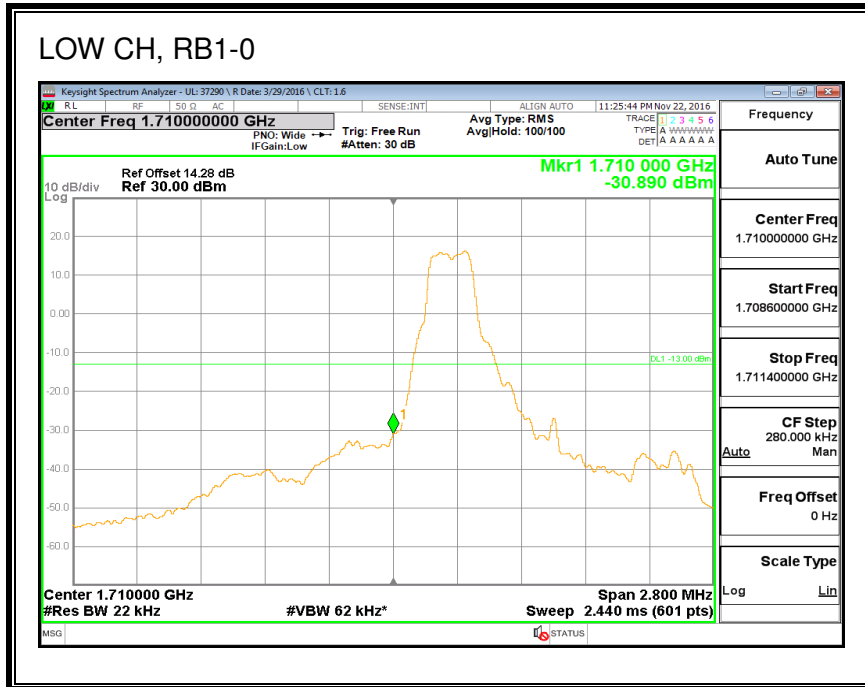

QPSK, (20.0 MHz BAND WIDTH)

16QAM, (20.0 MHz BAND WIDTH)

8.2.2. LTE BAND 4 BANDEDGE

QPSK, (1.4 MHz BAND WIDTH)

16QAM, (1.4 MHz BAND WIDTH)

QPSK, (3.0 MHz BAND WIDTH)

16QAM, (3.0 MHz BAND WIDTH)

QPSK, (5.0 MHz BAND WIDTH)

16QAM, (5.0 MHz BAND WIDTH)

QPSK, (10.0 MHz BAND WIDTH)

16QAM, (10.0 MHz BAND WIDTH)

QPSK, (15.0 MHz BAND WIDTH)

16QAM, (15.0 MHz BAND WIDTH)

QPSK, (20.0 MHz BAND WIDTH)

16QAM, (20.0 MHz BAND WIDTH)

8.2.3. LTE BAND 5 BANDEDGE

8.2.4. LTE BAND 7 ADJACENT CHANNEL POWER

QPSK, (5.0 MHz BAND WIDTH)

16QAM, (5.0 MHz BAND WIDTH)