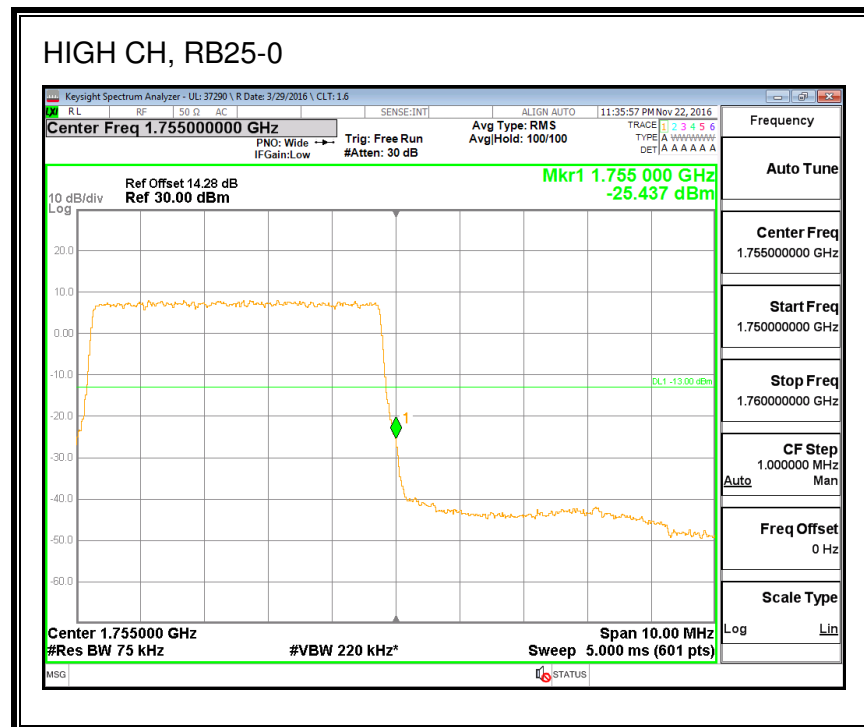

QPSK, (20.0 MHz BAND WIDTH)

16QAM, (20.0 MHz BAND WIDTH)

8.2.2. LTE BAND 4 BANDEDGE

QPSK, (1.4 MHz BAND WIDTH)

16QAM, (1.4 MHz BAND WIDTH)

QPSK, (3.0 MHz BAND WIDTH)

16QAM, (3.0 MHz BAND WIDTH)

QPSK, (5.0 MHz BAND WIDTH)

16QAM, (5.0 MHz BAND WIDTH)

QPSK, (10.0 MHz BAND WIDTH)

16QAM, (10.0 MHz BAND WIDTH)

QPSK, (15.0 MHz BAND WIDTH)

16QAM, (15.0 MHz BAND WIDTH)

QPSK, (20.0 MHz BAND WIDTH)

16QAM, (20.0 MHz BAND WIDTH)

8.2.3. LTE BAND 5 BANDEDGE

8.2.4. LTE BAND 7 ADJACENT CHANNEL POWER

QPSK, (5.0 MHz BAND WIDTH)

16QAM, (5.0 MHz BAND WIDTH)