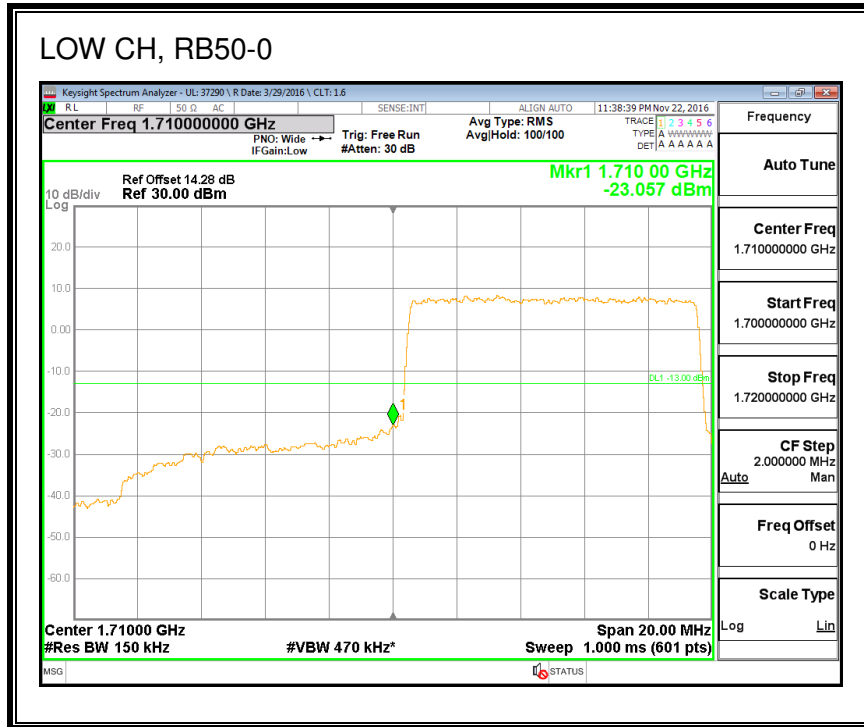

QPSK, (20.0 MHz BAND WIDTH)

16QAM, (20.0 MHz BAND WIDTH)

8.2.2. LTE BAND 4 BANDEDGE

QPSK, (1.4 MHz BAND WIDTH)

16QAM, (1.4 MHz BAND WIDTH)

QPSK, (3.0 MHz BAND WIDTH)

16QAM, (3.0 MHz BAND WIDTH)

QPSK, (5.0 MHz BAND WIDTH)

16QAM, (5.0 MHz BAND WIDTH)

QPSK, (10.0 MHz BAND WIDTH)

16QAM, (10.0 MHz BAND WIDTH)

QPSK, (15.0 MHz BAND WIDTH)

16QAM, (15.0 MHz BAND WIDTH)

QPSK, (20.0 MHz BAND WIDTH)

16QAM, (20.0 MHz BAND WIDTH)

8.2.3. LTE BAND 5 BANDEDGE

8.2.4. LTE BAND 7 ADJACENT CHANNEL POWER

QPSK, (5.0 MHz BAND WIDTH)

16QAM, (5.0 MHz BAND WIDTH)