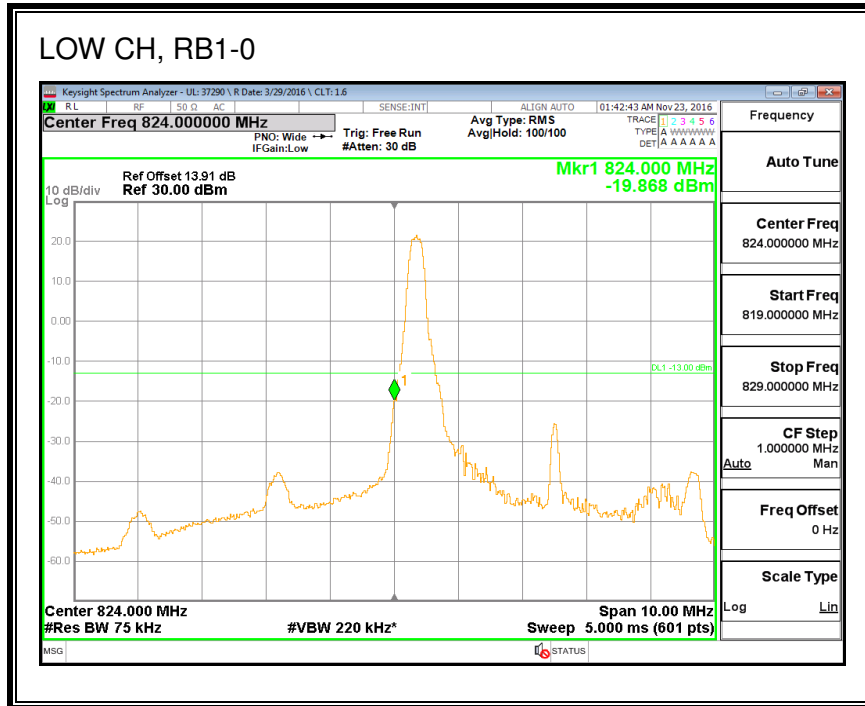

16QAM, (5.0 MHz BAND WIDTH)

QPSK, (10.0 MHz BAND WIDTH)

16QAM, (10.0 MHz BAND WIDTH)

QPSK, (15.0 MHz BAND WIDTH)

16QAM, (15.0 MHz BAND WIDTH)

QPSK, (20.0 MHz BAND WIDTH)

16QAM, (20.0 MHz BAND WIDTH)

8.2.3. LTE BAND 5 BANDEDGE

QPSK, (1.4 MHz BAND WIDTH)

16QAM, (1.4 MHz BAND WIDTH)

QPSK, (3.0 MHz BAND WIDTH)

16QAM, (3.0 MHz BAND WIDTH)

QPSK, (5.0 MHz BAND WIDTH)

16QAM, (5.0 MHz BAND WIDTH)

QPSK, (10.0 MHz BAND WIDTH)

16QAM, (10.0 MHz BAND WIDTH)

8.2.4. LTE BAND 7 ADJACENT CHANNEL POWER

QPSK, (5.0 MHz BAND WIDTH)

16QAM, (5.0 MHz BAND WIDTH)