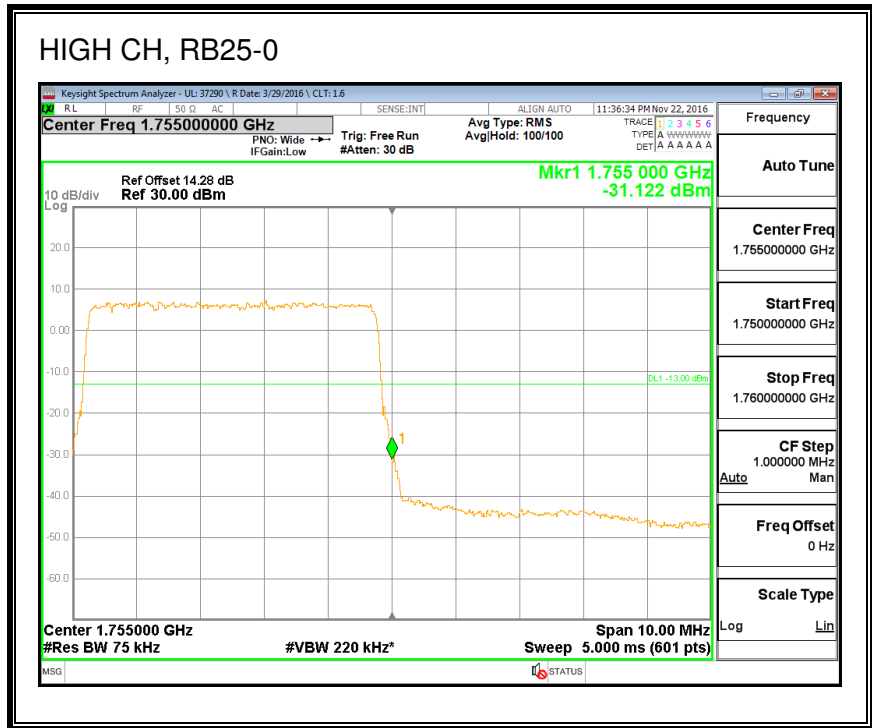

QPSK, (20.0 MHz BAND WIDTH)

16QAM, (20.0 MHz BAND WIDTH)

8.2.2. LTE BAND 4 BANDEDGE

QPSK, (1.4 MHz BAND WIDTH)

16QAM, (1.4 MHz BAND WIDTH)

QPSK, (3.0 MHz BAND WIDTH)

16QAM, (3.0 MHz BAND WIDTH)

QPSK, (5.0 MHz BAND WIDTH)

16QAM, (5.0 MHz BAND WIDTH)

QPSK, (10.0 MHz BAND WIDTH)

16QAM, (10.0 MHz BAND WIDTH)

QPSK, (15.0 MHz BAND WIDTH)

16QAM, (15.0 MHz BAND WIDTH)

QPSK, (20.0 MHz BAND WIDTH)

16QAM, (20.0 MHz BAND WIDTH)

8.2.3. LTE BAND 5 BANDEDGE

8.2.4. LTE BAND 7 ADJACENT CHANNEL POWER

QPSK, (5.0 MHz BAND WIDTH)

16QAM, (5.0 MHz BAND WIDTH)