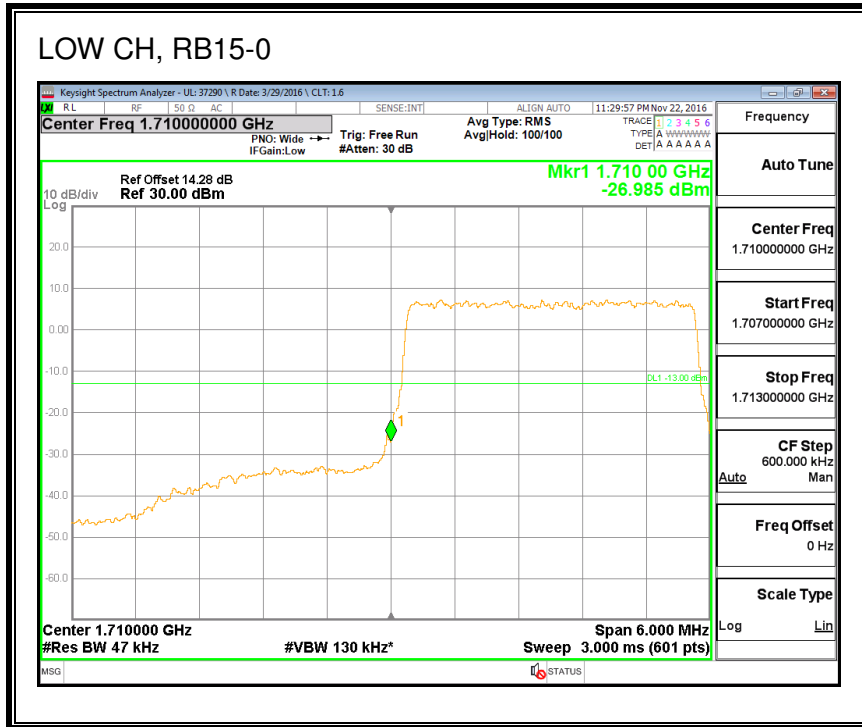

QPSK, (20.0 MHz BAND WIDTH)

16QAM, (20.0 MHz BAND WIDTH)

8.2.2. LTE BAND 4 BANDEDGE

QPSK, (1.4 MHz BAND WIDTH)

16QAM, (1.4 MHz BAND WIDTH)

QPSK, (3.0 MHz BAND WIDTH)

16QAM, (3.0 MHz BAND WIDTH)

QPSK, (5.0 MHz BAND WIDTH)

16QAM, (5.0 MHz BAND WIDTH)

QPSK, (10.0 MHz BAND WIDTH)

16QAM, (10.0 MHz BAND WIDTH)

QPSK, (15.0 MHz BAND WIDTH)

16QAM, (15.0 MHz BAND WIDTH)

QPSK, (20.0 MHz BAND WIDTH)

16QAM, (20.0 MHz BAND WIDTH)

8.2.3. LTE BAND 5 BANDEDGE

8.2.4. LTE BAND 7 ADJACENT CHANNEL POWER

QPSK, (5.0 MHz BAND WIDTH)

16QAM, (5.0 MHz BAND WIDTH)