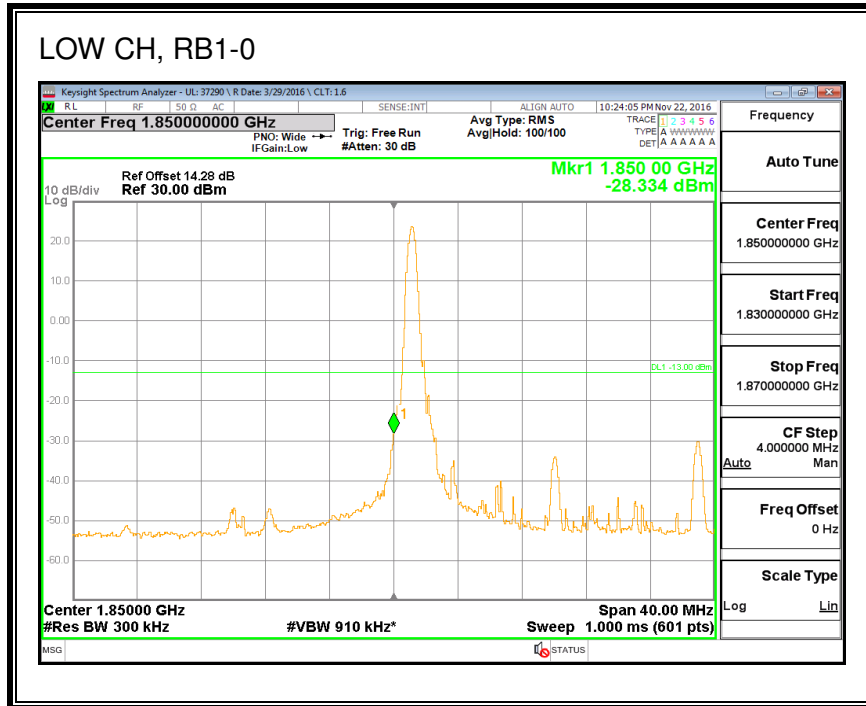

QPSK, (20.0 MHz BAND WIDTH)

16QAM, (20.0 MHz BAND WIDTH)

8.2.2. LTE BAND 4 BANDEDGE

QPSK, (1.4 MHz BAND WIDTH)

16QAM, (1.4 MHz BAND WIDTH)

QPSK, (3.0 MHz BAND WIDTH)

16QAM, (3.0 MHz BAND WIDTH)

QPSK, (5.0 MHz BAND WIDTH)

16QAM, (5.0 MHz BAND WIDTH)

QPSK, (10.0 MHz BAND WIDTH)

16QAM, (10.0 MHz BAND WIDTH)

QPSK, (15.0 MHz BAND WIDTH)

16QAM, (15.0 MHz BAND WIDTH)

QPSK, (20.0 MHz BAND WIDTH)

16QAM, (20.0 MHz BAND WIDTH)

8.2.3. LTE BAND 5 BANDEDGE

8.2.4. LTE BAND 7 ADJACENT CHANNEL POWER

QPSK, (5.0 MHz BAND WIDTH)

16QAM, (5.0 MHz BAND WIDTH)