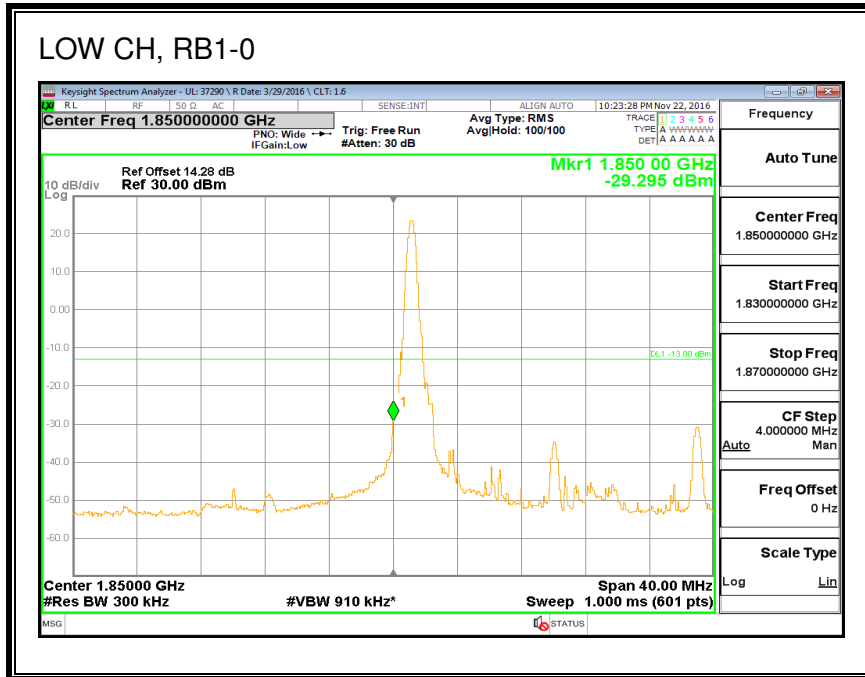

QPSK, (20.0 MHz BAND WIDTH)

16QAM, (20.0 MHz BAND WIDTH)

8.2.2. LTE BAND 4 BANDEDGE

QPSK, (1.4 MHz BAND WIDTH)

16QAM, (1.4 MHz BAND WIDTH)

QPSK, (3.0 MHz BAND WIDTH)

16QAM, (3.0 MHz BAND WIDTH)

QPSK, (5.0 MHz BAND WIDTH)

16QAM, (5.0 MHz BAND WIDTH)

QPSK, (10.0 MHz BAND WIDTH)

16QAM, (10.0 MHz BAND WIDTH)

QPSK, (15.0 MHz BAND WIDTH)

16QAM, (15.0 MHz BAND WIDTH)

QPSK, (20.0 MHz BAND WIDTH)

16QAM, (20.0 MHz BAND WIDTH)

8.2.3. LTE BAND 5 BANDEDGE

8.2.4. LTE BAND 7 ADJACENT CHANNEL POWER

QPSK, (5.0 MHz BAND WIDTH)

16QAM, (5.0 MHz BAND WIDTH)