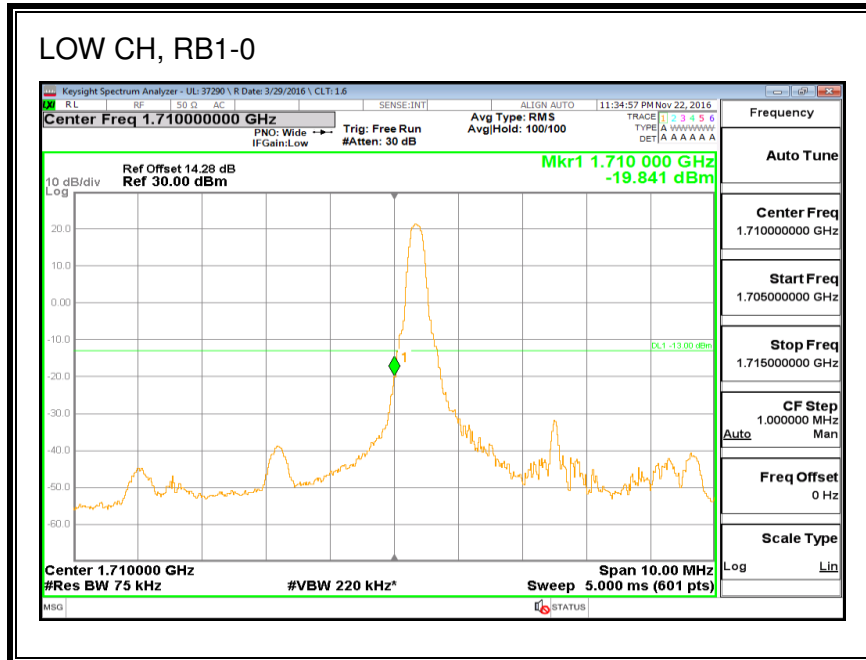

QPSK, (20.0 MHz BAND WIDTH)

16QAM, (20.0 MHz BAND WIDTH)

8.2.2. LTE BAND 4 BANDEDGE

QPSK, (1.4 MHz BAND WIDTH)

16QAM, (1.4 MHz BAND WIDTH)

QPSK, (3.0 MHz BAND WIDTH)

16QAM, (3.0 MHz BAND WIDTH)

QPSK, (5.0 MHz BAND WIDTH)

16QAM, (5.0 MHz BAND WIDTH)

QPSK, (10.0 MHz BAND WIDTH)

16QAM, (10.0 MHz BAND WIDTH)

QPSK, (15.0 MHz BAND WIDTH)

16QAM, (15.0 MHz BAND WIDTH)

QPSK, (20.0 MHz BAND WIDTH)

16QAM, (20.0 MHz BAND WIDTH)

8.2.3. LTE BAND 5 BANDEDGE

8.2.4. LTE BAND 7 ADJACENT CHANNEL POWER

QPSK, (5.0 MHz BAND WIDTH)

16QAM, (5.0 MHz BAND WIDTH)