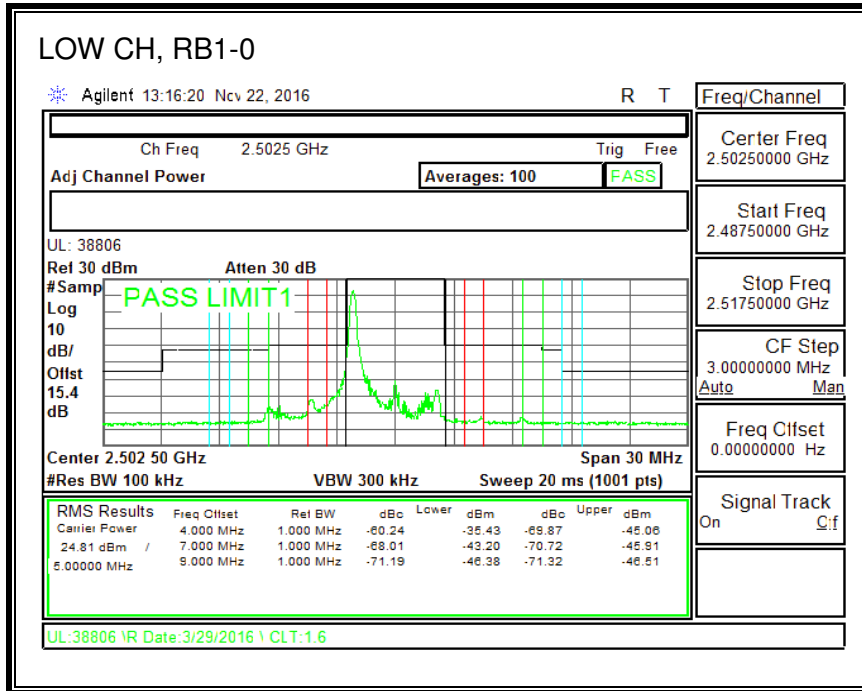

16QAM, (5.0 MHz BAND WIDTH)

QPSK, (10.0 MHz BAND WIDTH)

16QAM, (10.0 MHz BAND WIDTH)

QPSK, (15.0 MHz BAND WIDTH)

16QAM, (15.0 MHz BAND WIDTH)

QPSK, (20.0 MHz BAND WIDTH)

16QAM, (20.0 MHz BAND WIDTH)

8.2.3. LTE BAND 5 BANDEDGE

QPSK, (1.4 MHz BAND WIDTH)

16QAM, (1.4 MHz BAND WIDTH)

QPSK, (3.0 MHz BAND WIDTH)

16QAM, (3.0 MHz BAND WIDTH)

QPSK, (5.0 MHz BAND WIDTH)

16QAM, (5.0 MHz BAND WIDTH)

QPSK, (10.0 MHz BAND WIDTH)

16QAM, (10.0 MHz BAND WIDTH)

8.2.4. LTE BAND 7 ADJACENT CHANNEL POWER

QPSK, (5.0 MHz BAND WIDTH)

16QAM, (5.0 MHz BAND WIDTH)