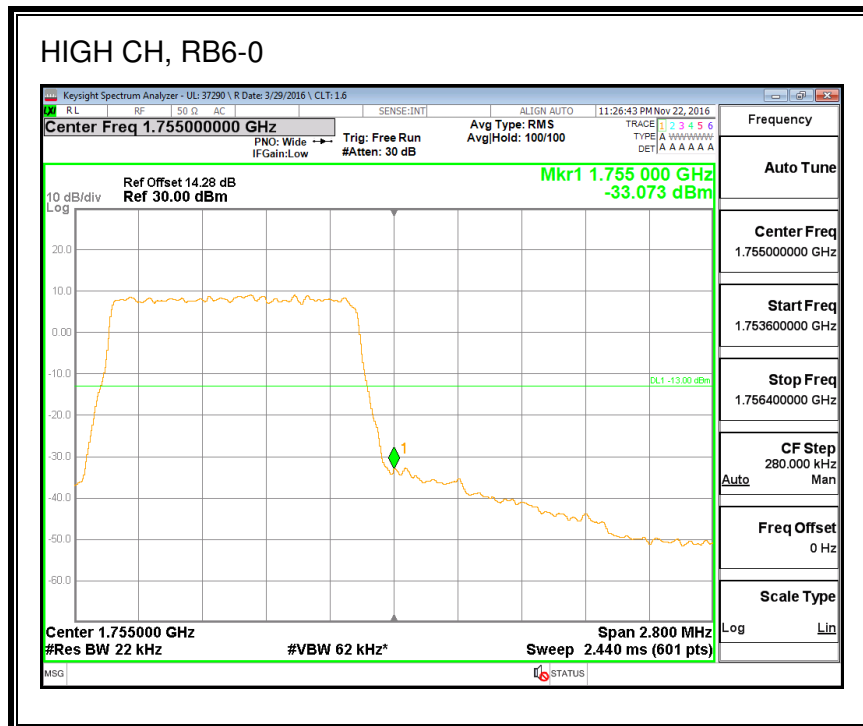

QPSK, (20.0 MHz BAND WIDTH)

16QAM, (20.0 MHz BAND WIDTH)

8.2.2. LTE BAND 4 BANDEDGE

QPSK, (1.4 MHz BAND WIDTH)

16QAM, (1.4 MHz BAND WIDTH)

QPSK, (3.0 MHz BAND WIDTH)

16QAM, (3.0 MHz BAND WIDTH)

QPSK, (5.0 MHz BAND WIDTH)

16QAM, (5.0 MHz BAND WIDTH)

QPSK, (10.0 MHz BAND WIDTH)

16QAM, (10.0 MHz BAND WIDTH)

QPSK, (15.0 MHz BAND WIDTH)

16QAM, (15.0 MHz BAND WIDTH)

QPSK, (20.0 MHz BAND WIDTH)

16QAM, (20.0 MHz BAND WIDTH)

8.2.3. LTE BAND 5 BANDEDGE

8.2.4. LTE BAND 7 ADJACENT CHANNEL POWER

QPSK, (5.0 MHz BAND WIDTH)

16QAM, (5.0 MHz BAND WIDTH)