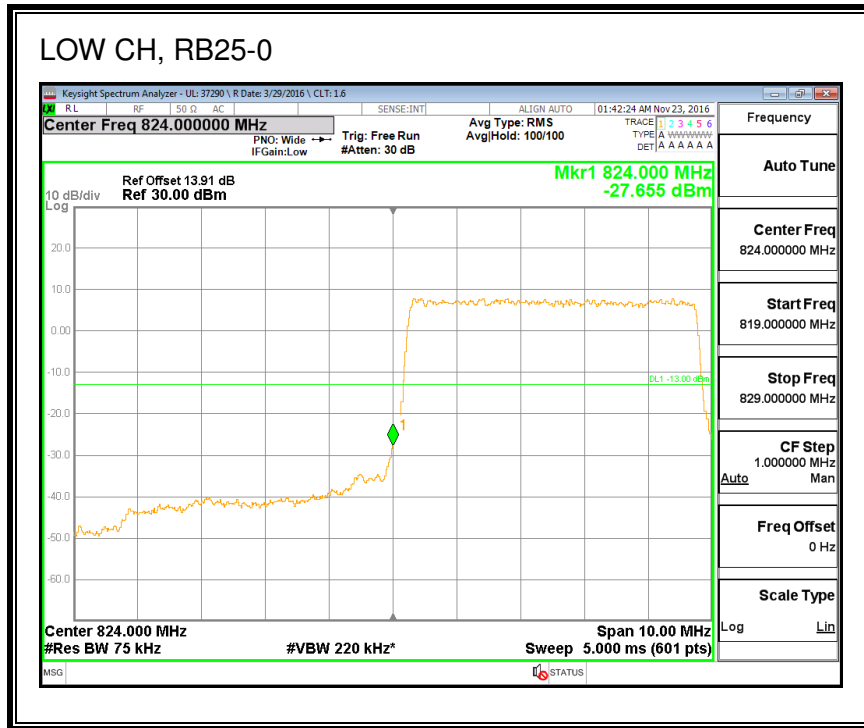

16QAM, (5.0 MHz BAND WIDTH)

QPSK, (10.0 MHz BAND WIDTH)

16QAM, (10.0 MHz BAND WIDTH)

QPSK, (15.0 MHz BAND WIDTH)

16QAM, (15.0 MHz BAND WIDTH)

QPSK, (20.0 MHz BAND WIDTH)

16QAM, (20.0 MHz BAND WIDTH)

8.2.3. LTE BAND 5 BANDEDGE

QPSK, (1.4 MHz BAND WIDTH)

16QAM, (1.4 MHz BAND WIDTH)

QPSK, (3.0 MHz BAND WIDTH)

16QAM, (3.0 MHz BAND WIDTH)

QPSK, (5.0 MHz BAND WIDTH)

16QAM, (5.0 MHz BAND WIDTH)

QPSK, (10.0 MHz BAND WIDTH)

16QAM, (10.0 MHz BAND WIDTH)

8.2.4. LTE BAND 7 ADJACENT CHANNEL POWER

QPSK, (5.0 MHz BAND WIDTH)

16QAM, (5.0 MHz BAND WIDTH)