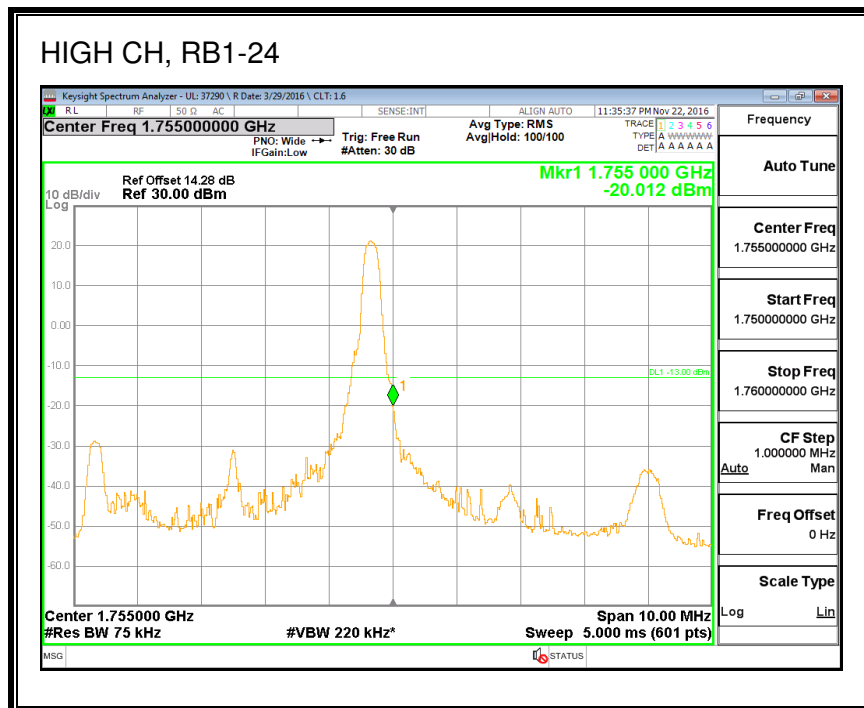

QPSK, (20.0 MHz BAND WIDTH)

16QAM, (20.0 MHz BAND WIDTH)

8.2.2. LTE BAND 4 BANDEDGE

QPSK, (1.4 MHz BAND WIDTH)

16QAM, (1.4 MHz BAND WIDTH)

QPSK, (3.0 MHz BAND WIDTH)

16QAM, (3.0 MHz BAND WIDTH)

QPSK, (5.0 MHz BAND WIDTH)

16QAM, (5.0 MHz BAND WIDTH)

QPSK, (10.0 MHz BAND WIDTH)

16QAM, (10.0 MHz BAND WIDTH)

QPSK, (15.0 MHz BAND WIDTH)

16QAM, (15.0 MHz BAND WIDTH)

QPSK, (20.0 MHz BAND WIDTH)

16QAM, (20.0 MHz BAND WIDTH)

8.2.3. LTE BAND 5 BANDEDGE

8.2.4. LTE BAND 7 ADJACENT CHANNEL POWER

QPSK, (5.0 MHz BAND WIDTH)

16QAM, (5.0 MHz BAND WIDTH)