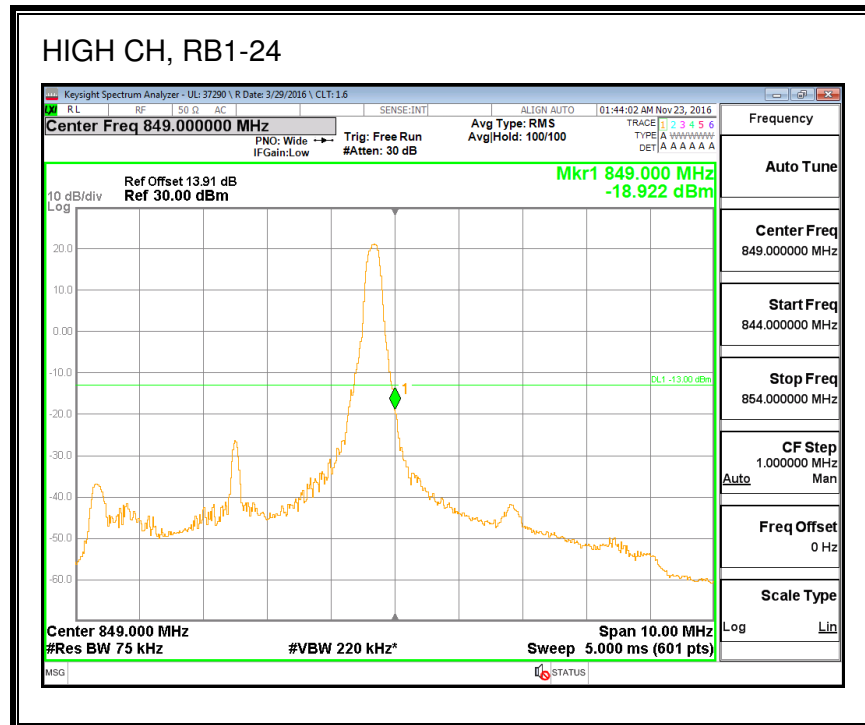

16QAM, (5.0 MHz BAND WIDTH)

QPSK, (10.0 MHz BAND WIDTH)

16QAM, (10.0 MHz BAND WIDTH)

QPSK, (15.0 MHz BAND WIDTH)

16QAM, (15.0 MHz BAND WIDTH)

QPSK, (20.0 MHz BAND WIDTH)

16QAM, (20.0 MHz BAND WIDTH)

8.2.3. LTE BAND 5 BANDEDGE

QPSK, (1.4 MHz BAND WIDTH)

16QAM, (1.4 MHz BAND WIDTH)

QPSK, (3.0 MHz BAND WIDTH)

16QAM, (3.0 MHz BAND WIDTH)

QPSK, (5.0 MHz BAND WIDTH)

16QAM, (5.0 MHz BAND WIDTH)

QPSK, (10.0 MHz BAND WIDTH)

16QAM, (10.0 MHz BAND WIDTH)

8.2.4. LTE BAND 7 ADJACENT CHANNEL POWER

QPSK, (5.0 MHz BAND WIDTH)

16QAM, (5.0 MHz BAND WIDTH)