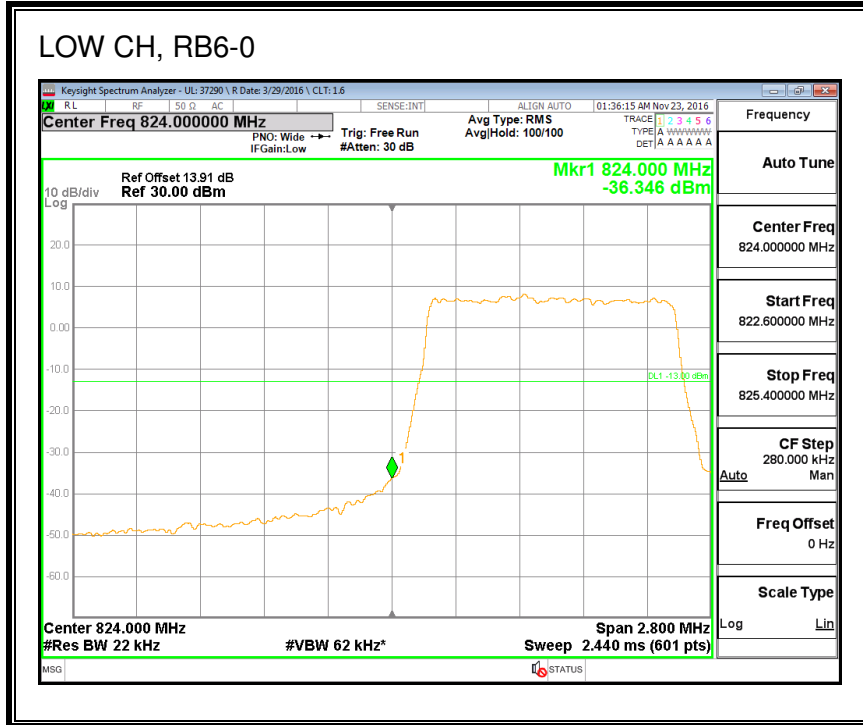

QPSK, (20.0 MHz BAND WIDTH)

16QAM, (20.0 MHz BAND WIDTH)

8.2.2. LTE BAND 4 BANDEDGE

QPSK, (1.4 MHz BAND WIDTH)

16QAM, (1.4 MHz BAND WIDTH)

QPSK, (3.0 MHz BAND WIDTH)

16QAM, (3.0 MHz BAND WIDTH)

QPSK, (5.0 MHz BAND WIDTH)

16QAM, (5.0 MHz BAND WIDTH)

QPSK, (10.0 MHz BAND WIDTH)

16QAM, (10.0 MHz BAND WIDTH)

QPSK, (15.0 MHz BAND WIDTH)

16QAM, (15.0 MHz BAND WIDTH)

QPSK, (20.0 MHz BAND WIDTH)

16QAM, (20.0 MHz BAND WIDTH)

8.2.3. LTE BAND 5 BANDEDGE

QPSK, (1.4 MHz BAND WIDTH)

16QAM, (1.4 MHz BAND WIDTH)

QPSK, (3.0 MHz BAND WIDTH)

16QAM, (3.0 MHz BAND WIDTH)

QPSK, (5.0 MHz BAND WIDTH)

16QAM, (5.0 MHz BAND WIDTH)

QPSK, (10.0 MHz BAND WIDTH)

16QAM, (10.0 MHz BAND WIDTH)

8.2.4. LTE BAND 7 ADJACENT CHANNEL POWER

QPSK, (5.0 MHz BAND WIDTH)

16QAM, (5.0 MHz BAND WIDTH)