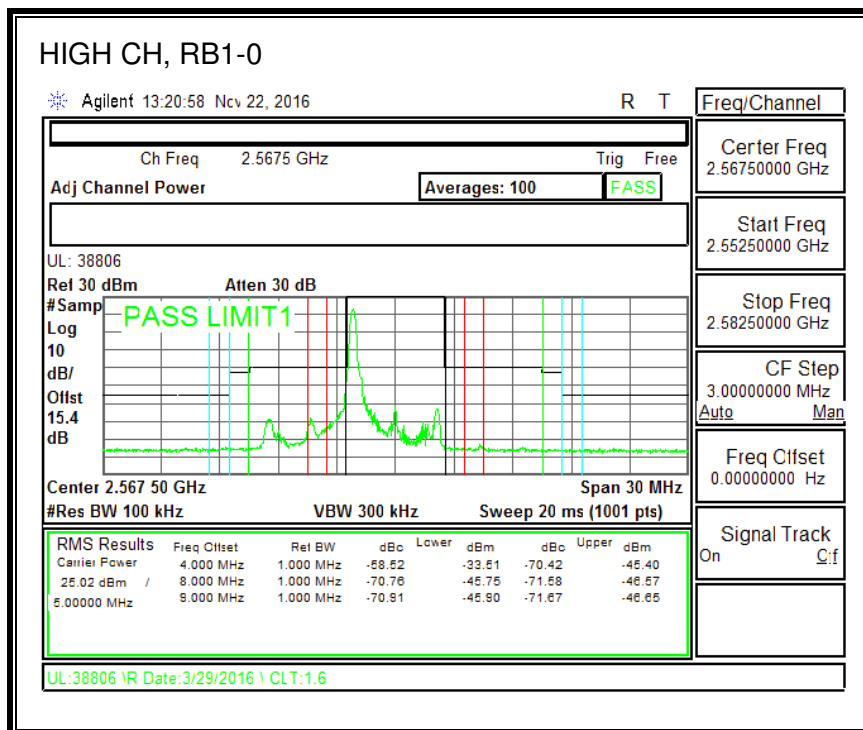

16QAM, (5.0 MHz BAND WIDTH)

QPSK, (10.0 MHz BAND WIDTH)

16QAM, (10.0 MHz BAND WIDTH)

QPSK, (15.0 MHz BAND WIDTH)

16QAM, (15.0 MHz BAND WIDTH)

QPSK, (20.0 MHz BAND WIDTH)

16QAM, (20.0 MHz BAND WIDTH)

8.2.3. LTE BAND 5 BANDEDGE

8.2.4. LTE BAND 7 ADJACENT CHANNEL POWER

QPSK, (5.0 MHz BAND WIDTH)

16QAM, (5.0 MHz BAND WIDTH)