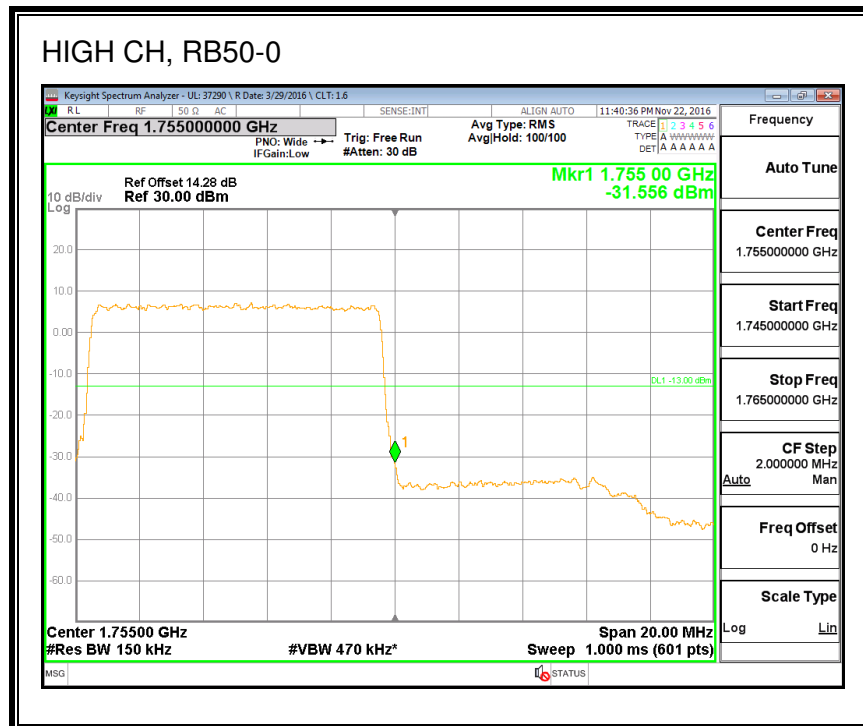

16QAM, (5.0 MHz BAND WIDTH)

QPSK, (10.0 MHz BAND WIDTH)

16QAM, (10.0 MHz BAND WIDTH)

QPSK, (15.0 MHz BAND WIDTH)

16QAM, (15.0 MHz BAND WIDTH)

QPSK, (20.0 MHz BAND WIDTH)

16QAM, (20.0 MHz BAND WIDTH)

8.2.3. LTE BAND 5 BANDEDGE

QPSK, (1.4 MHz BAND WIDTH)

16QAM, (1.4 MHz BAND WIDTH)

QPSK, (3.0 MHz BAND WIDTH)

16QAM, (3.0 MHz BAND WIDTH)

QPSK, (5.0 MHz BAND WIDTH)

16QAM, (5.0 MHz BAND WIDTH)

QPSK, (10.0 MHz BAND WIDTH)

16QAM, (10.0 MHz BAND WIDTH)

8.2.4. LTE BAND 7 ADJACENT CHANNEL POWER

QPSK, (5.0 MHz BAND WIDTH)

16QAM, (5.0 MHz BAND WIDTH)