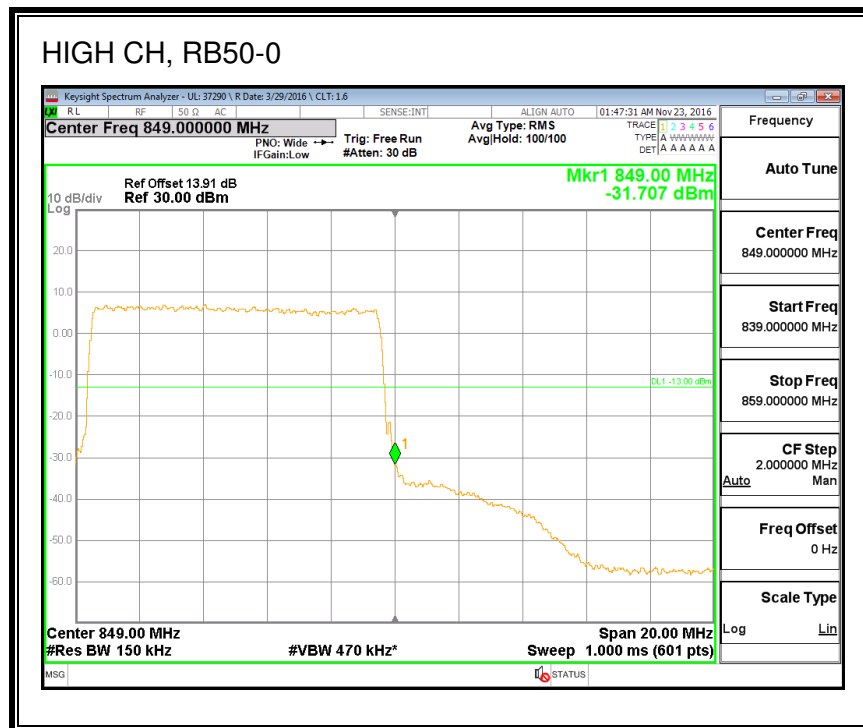

16QAM, (5.0 MHz BAND WIDTH)

QPSK, (10.0 MHz BAND WIDTH)

16QAM, (10.0 MHz BAND WIDTH)

QPSK, (15.0 MHz BAND WIDTH)

16QAM, (15.0 MHz BAND WIDTH)

QPSK, (20.0 MHz BAND WIDTH)

16QAM, (20.0 MHz BAND WIDTH)

8.2.3. LTE BAND 5 BANDEDGE

QPSK, (1.4 MHz BAND WIDTH)

16QAM, (1.4 MHz BAND WIDTH)

QPSK, (3.0 MHz BAND WIDTH)

16QAM, (3.0 MHz BAND WIDTH)

QPSK, (5.0 MHz BAND WIDTH)

16QAM, (5.0 MHz BAND WIDTH)

QPSK, (10.0 MHz BAND WIDTH)

16QAM, (10.0 MHz BAND WIDTH)

8.2.4. LTE BAND 7 ADJACENT CHANNEL POWER

QPSK, (5.0 MHz BAND WIDTH)

16QAM, (5.0 MHz BAND WIDTH)