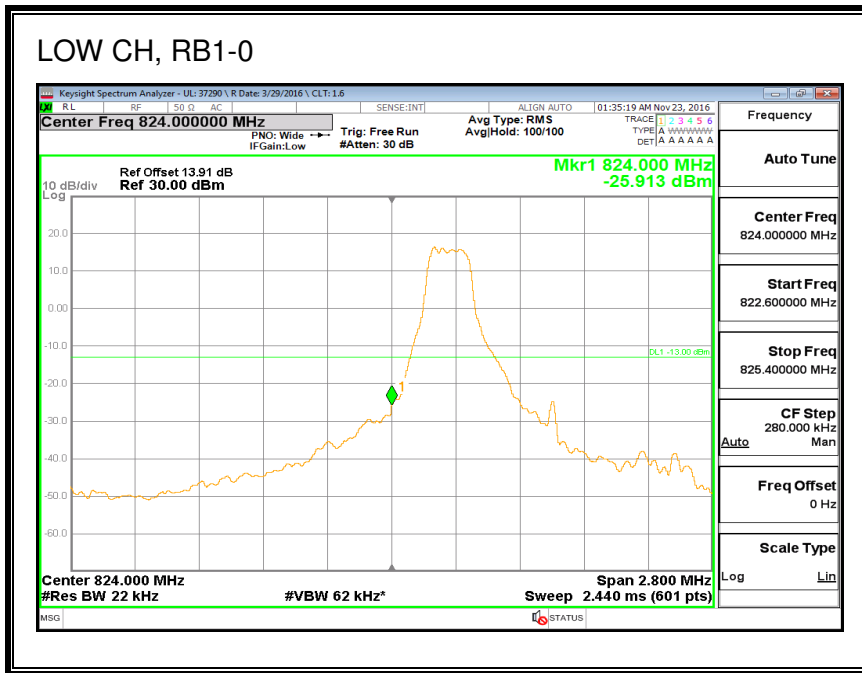

8.2.3. LTE BAND 5 BANDEDGE

QPSK, (1.4 MHz BAND WIDTH)