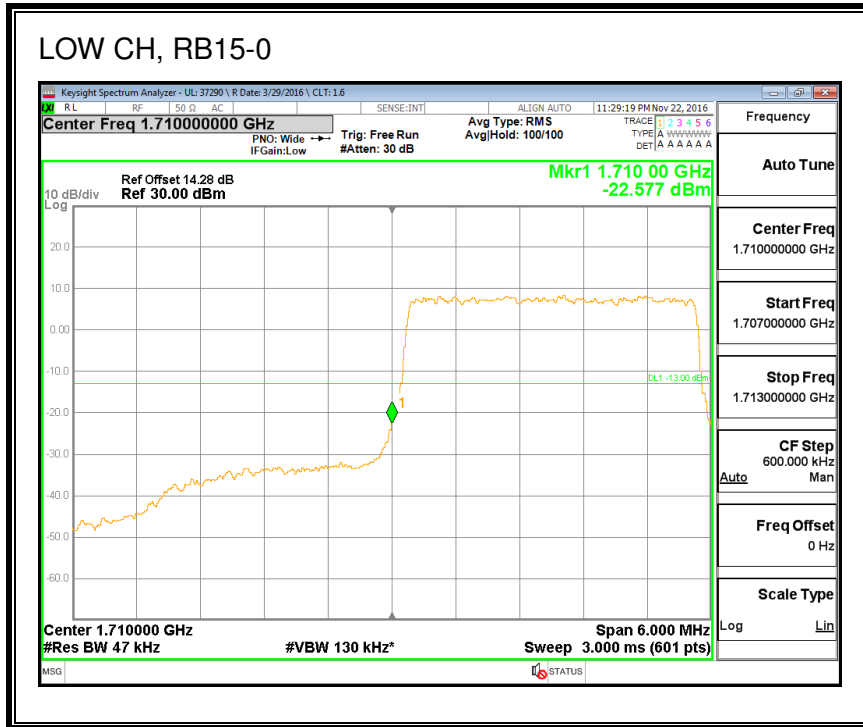

QPSK, (20.0 MHz BAND WIDTH)

16QAM, (20.0 MHz BAND WIDTH)

8.2.2. LTE BAND 4 BANDEDGE

QPSK, (1.4 MHz BAND WIDTH)

16QAM, (1.4 MHz BAND WIDTH)

QPSK, (3.0 MHz BAND WIDTH)

16QAM, (3.0 MHz BAND WIDTH)

QPSK, (5.0 MHz BAND WIDTH)

16QAM, (5.0 MHz BAND WIDTH)

QPSK, (10.0 MHz BAND WIDTH)

16QAM, (10.0 MHz BAND WIDTH)

QPSK, (15.0 MHz BAND WIDTH)

16QAM, (15.0 MHz BAND WIDTH)

QPSK, (20.0 MHz BAND WIDTH)

16QAM, (20.0 MHz BAND WIDTH)

8.2.3. LTE BAND 5 BANDEDGE

8.2.4. LTE BAND 7 ADJACENT CHANNEL POWER

QPSK, (5.0 MHz BAND WIDTH)

16QAM, (5.0 MHz BAND WIDTH)