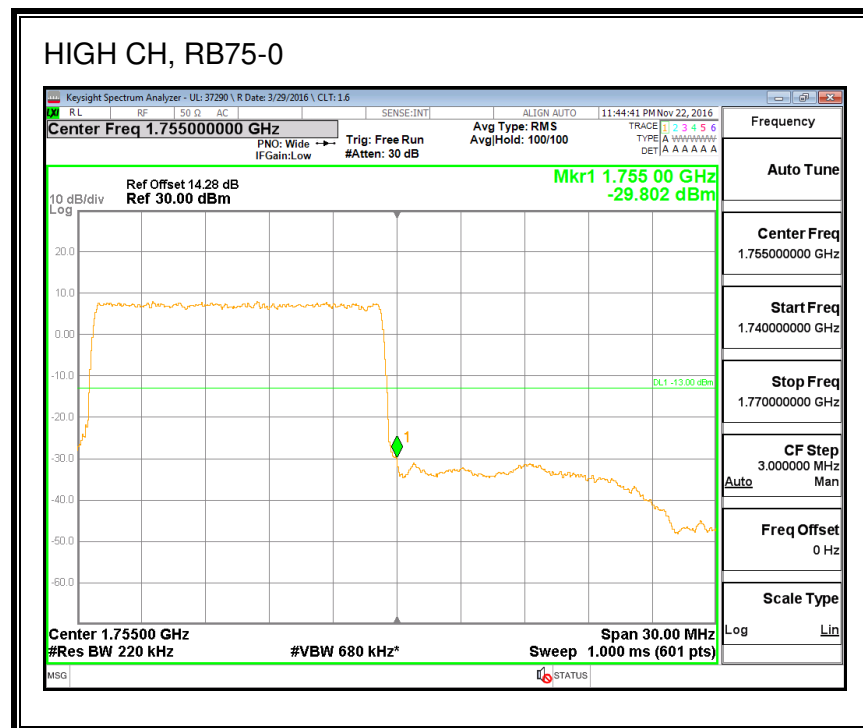

QPSK, (20.0 MHz BAND WIDTH)

16QAM, (20.0 MHz BAND WIDTH)

8.2.2. LTE BAND 4 BANDEDGE

QPSK, (1.4 MHz BAND WIDTH)

16QAM, (1.4 MHz BAND WIDTH)

QPSK, (3.0 MHz BAND WIDTH)

16QAM, (3.0 MHz BAND WIDTH)

QPSK, (5.0 MHz BAND WIDTH)

16QAM, (5.0 MHz BAND WIDTH)

QPSK, (10.0 MHz BAND WIDTH)

16QAM, (10.0 MHz BAND WIDTH)

QPSK, (15.0 MHz BAND WIDTH)

16QAM, (15.0 MHz BAND WIDTH)

QPSK, (20.0 MHz BAND WIDTH)

16QAM, (20.0 MHz BAND WIDTH)

8.2.3. LTE BAND 5 BANDEDGE

QPSK, (1.4 MHz BAND WIDTH)

16QAM, (1.4 MHz BAND WIDTH)

QPSK, (3.0 MHz BAND WIDTH)

16QAM, (3.0 MHz BAND WIDTH)

QPSK, (5.0 MHz BAND WIDTH)

16QAM, (5.0 MHz BAND WIDTH)

QPSK, (10.0 MHz BAND WIDTH)

16QAM, (10.0 MHz BAND WIDTH)

8.2.4. LTE BAND 7 ADJACENT CHANNEL POWER

QPSK, (5.0 MHz BAND WIDTH)

16QAM, (5.0 MHz BAND WIDTH)