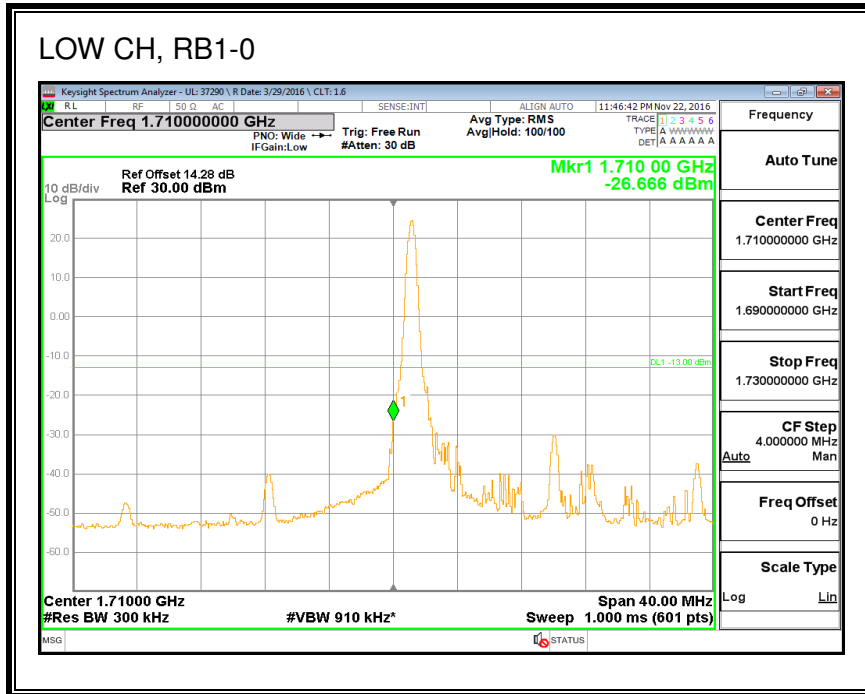

QPSK, (20.0 MHz BAND WIDTH)

16QAM, (20.0 MHz BAND WIDTH)

8.2.2. LTE BAND 4 BANDEDGE

QPSK, (1.4 MHz BAND WIDTH)

16QAM, (1.4 MHz BAND WIDTH)

QPSK, (3.0 MHz BAND WIDTH)

16QAM, (3.0 MHz BAND WIDTH)

QPSK, (5.0 MHz BAND WIDTH)

16QAM, (5.0 MHz BAND WIDTH)

QPSK, (10.0 MHz BAND WIDTH)

16QAM, (10.0 MHz BAND WIDTH)

QPSK, (15.0 MHz BAND WIDTH)

16QAM, (15.0 MHz BAND WIDTH)

QPSK, (20.0 MHz BAND WIDTH)

16QAM, (20.0 MHz BAND WIDTH)

8.2.3. LTE BAND 5 BANDEDGE

8.2.4. LTE BAND 7 ADJACENT CHANNEL POWER

QPSK, (5.0 MHz BAND WIDTH)

16QAM, (5.0 MHz BAND WIDTH)