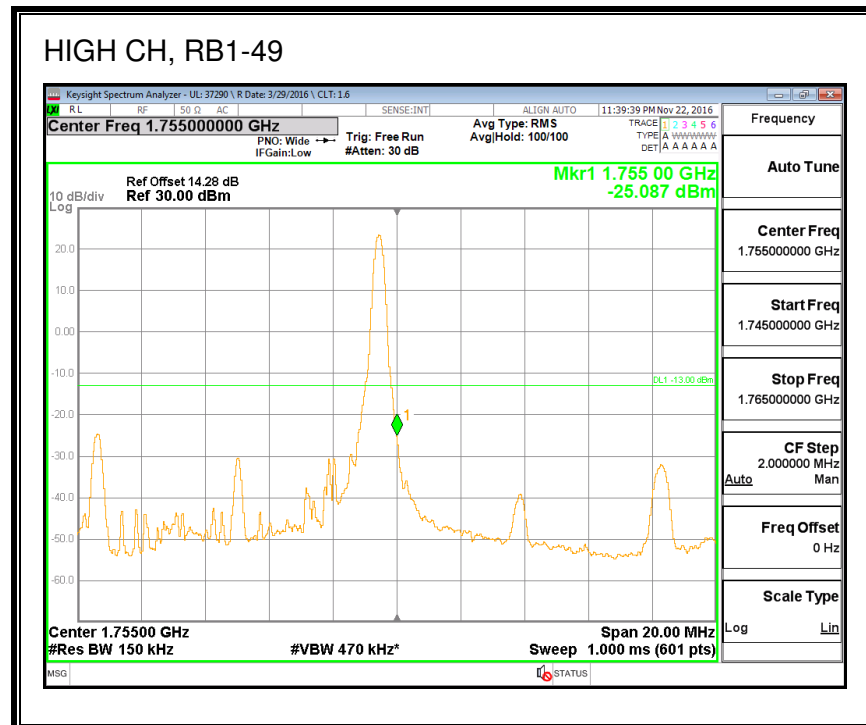

QPSK, (20.0 MHz BAND WIDTH)

16QAM, (20.0 MHz BAND WIDTH)

8.2.2. LTE BAND 4 BANDEDGE

QPSK, (1.4 MHz BAND WIDTH)

16QAM, (1.4 MHz BAND WIDTH)

QPSK, (3.0 MHz BAND WIDTH)

16QAM, (3.0 MHz BAND WIDTH)

QPSK, (5.0 MHz BAND WIDTH)

16QAM, (5.0 MHz BAND WIDTH)

QPSK, (10.0 MHz BAND WIDTH)

16QAM, (10.0 MHz BAND WIDTH)

QPSK, (15.0 MHz BAND WIDTH)

16QAM, (15.0 MHz BAND WIDTH)

QPSK, (20.0 MHz BAND WIDTH)

16QAM, (20.0 MHz BAND WIDTH)

8.2.3. LTE BAND 5 BANDEDGE

8.2.4. LTE BAND 7 ADJACENT CHANNEL POWER

QPSK, (5.0 MHz BAND WIDTH)

16QAM, (5.0 MHz BAND WIDTH)