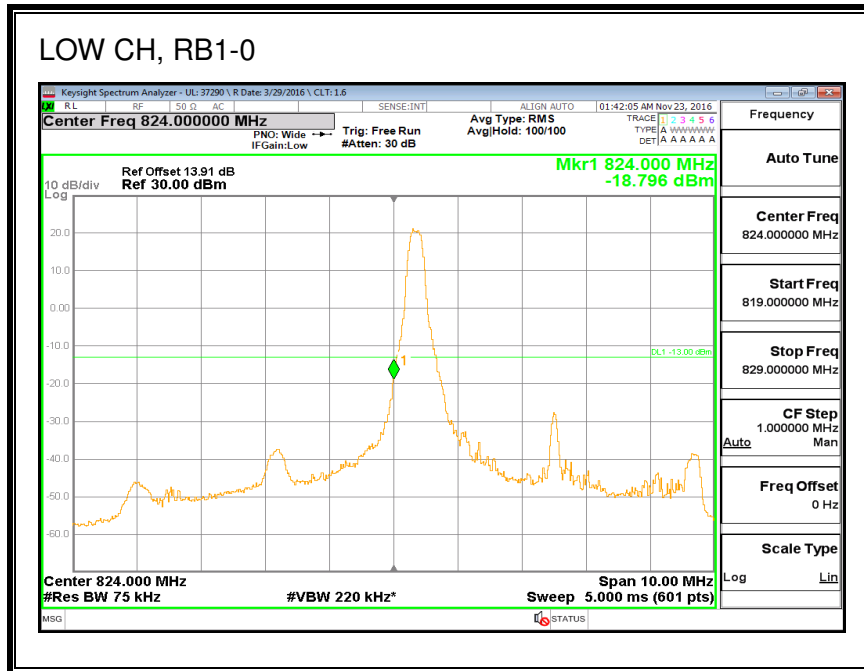

16QAM, (5.0 MHz BAND WIDTH)

QPSK, (10.0 MHz BAND WIDTH)

16QAM, (10.0 MHz BAND WIDTH)

QPSK, (15.0 MHz BAND WIDTH)

16QAM, (15.0 MHz BAND WIDTH)

QPSK, (20.0 MHz BAND WIDTH)

16QAM, (20.0 MHz BAND WIDTH)

8.2.3. LTE BAND 5 BANDEDGE

QPSK, (1.4 MHz BAND WIDTH)

16QAM, (1.4 MHz BAND WIDTH)

QPSK, (3.0 MHz BAND WIDTH)

16QAM, (3.0 MHz BAND WIDTH)

QPSK, (5.0 MHz BAND WIDTH)

16QAM, (5.0 MHz BAND WIDTH)

QPSK, (10.0 MHz BAND WIDTH)

16QAM, (10.0 MHz BAND WIDTH)

8.2.4. LTE BAND 7 ADJACENT CHANNEL POWER

QPSK, (5.0 MHz BAND WIDTH)

16QAM, (5.0 MHz BAND WIDTH)