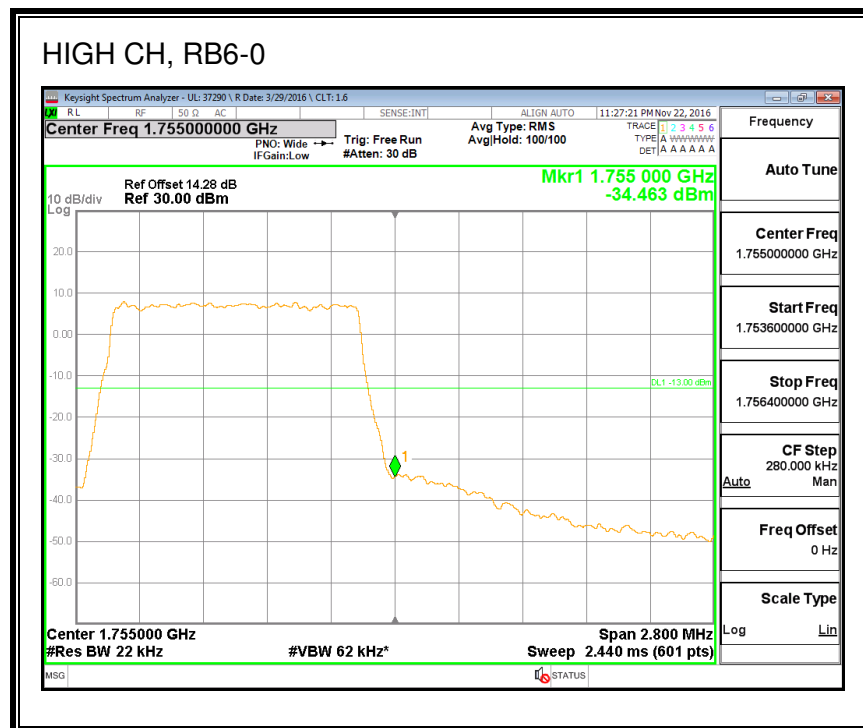

QPSK, (20.0 MHz BAND WIDTH)

16QAM, (20.0 MHz BAND WIDTH)

8.2.2. LTE BAND 4 BANDEDGE

QPSK, (1.4 MHz BAND WIDTH)

16QAM, (1.4 MHz BAND WIDTH)

QPSK, (3.0 MHz BAND WIDTH)

16QAM, (3.0 MHz BAND WIDTH)

QPSK, (5.0 MHz BAND WIDTH)

16QAM, (5.0 MHz BAND WIDTH)

QPSK, (10.0 MHz BAND WIDTH)

16QAM, (10.0 MHz BAND WIDTH)

QPSK, (15.0 MHz BAND WIDTH)

16QAM, (15.0 MHz BAND WIDTH)

QPSK, (20.0 MHz BAND WIDTH)

16QAM, (20.0 MHz BAND WIDTH)

8.2.3. LTE BAND 5 BANDEDGE

8.2.4. LTE BAND 7 ADJACENT CHANNEL POWER

QPSK, (5.0 MHz BAND WIDTH)

16QAM, (5.0 MHz BAND WIDTH)