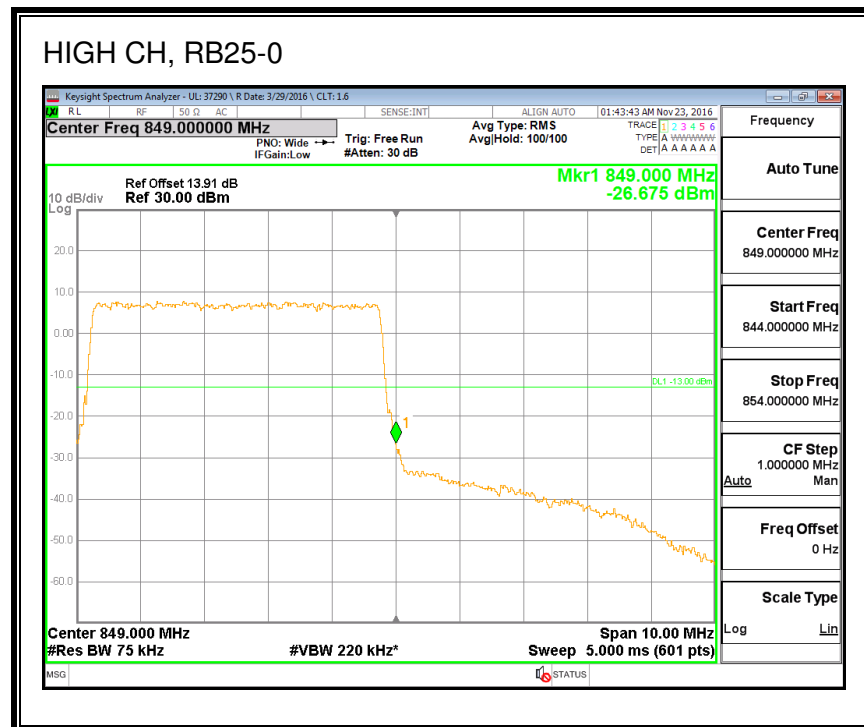

16QAM, (5.0 MHz BAND WIDTH)

QPSK, (10.0 MHz BAND WIDTH)

16QAM, (10.0 MHz BAND WIDTH)

QPSK, (15.0 MHz BAND WIDTH)

16QAM, (15.0 MHz BAND WIDTH)

QPSK, (20.0 MHz BAND WIDTH)

16QAM, (20.0 MHz BAND WIDTH)

8.2.3. LTE BAND 5 BANDEDGE

QPSK, (1.4 MHz BAND WIDTH)

16QAM, (1.4 MHz BAND WIDTH)

QPSK, (3.0 MHz BAND WIDTH)

16QAM, (3.0 MHz BAND WIDTH)

QPSK, (5.0 MHz BAND WIDTH)

16QAM, (5.0 MHz BAND WIDTH)

QPSK, (10.0 MHz BAND WIDTH)

16QAM, (10.0 MHz BAND WIDTH)

8.2.4. LTE BAND 7 ADJACENT CHANNEL POWER

QPSK, (5.0 MHz BAND WIDTH)

16QAM, (5.0 MHz BAND WIDTH)