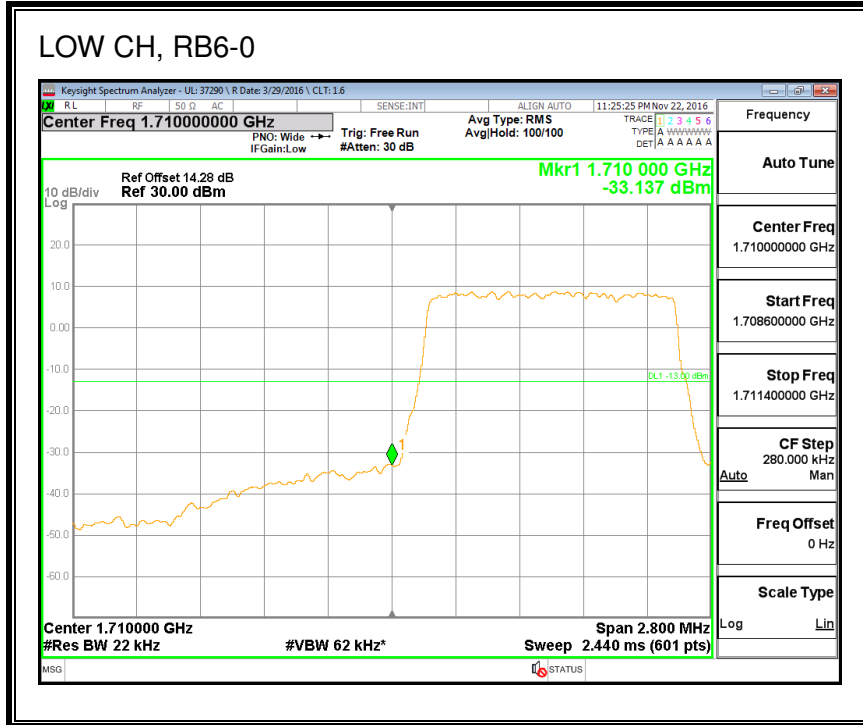

QPSK, (20.0 MHz BAND WIDTH)

16QAM, (20.0 MHz BAND WIDTH)

8.2.2. LTE BAND 4 BANDEDGE

QPSK, (1.4 MHz BAND WIDTH)

16QAM, (1.4 MHz BAND WIDTH)

QPSK, (3.0 MHz BAND WIDTH)

16QAM, (3.0 MHz BAND WIDTH)

QPSK, (5.0 MHz BAND WIDTH)

16QAM, (5.0 MHz BAND WIDTH)

QPSK, (10.0 MHz BAND WIDTH)

16QAM, (10.0 MHz BAND WIDTH)

QPSK, (15.0 MHz BAND WIDTH)

16QAM, (15.0 MHz BAND WIDTH)

QPSK, (20.0 MHz BAND WIDTH)

16QAM, (20.0 MHz BAND WIDTH)

8.2.3. LTE BAND 5 BANDEDGE

8.2.4. LTE BAND 7 ADJACENT CHANNEL POWER

QPSK, (5.0 MHz BAND WIDTH)

16QAM, (5.0 MHz BAND WIDTH)