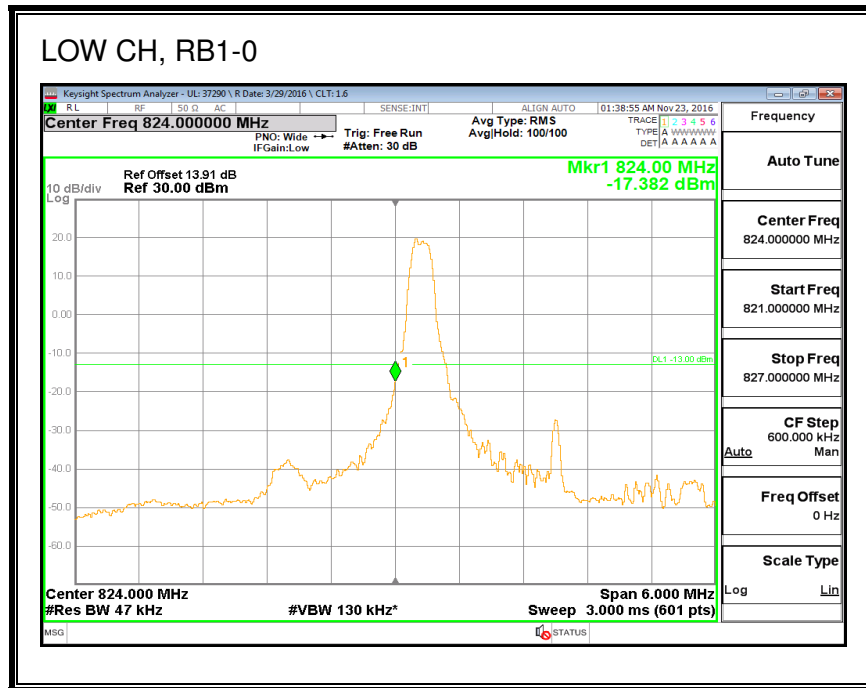

16QAM, (5.0 MHz BAND WIDTH)

QPSK, (10.0 MHz BAND WIDTH)

16QAM, (10.0 MHz BAND WIDTH)

QPSK, (15.0 MHz BAND WIDTH)

16QAM, (15.0 MHz BAND WIDTH)

QPSK, (20.0 MHz BAND WIDTH)

16QAM, (20.0 MHz BAND WIDTH)

8.2.3. LTE BAND 5 BANDEDGE

QPSK, (1.4 MHz BAND WIDTH)

16QAM, (1.4 MHz BAND WIDTH)

QPSK, (3.0 MHz BAND WIDTH)

16QAM, (3.0 MHz BAND WIDTH)

QPSK, (5.0 MHz BAND WIDTH)

16QAM, (5.0 MHz BAND WIDTH)

QPSK, (10.0 MHz BAND WIDTH)

16QAM, (10.0 MHz BAND WIDTH)

8.2.4. LTE BAND 7 ADJACENT CHANNEL POWER

QPSK, (5.0 MHz BAND WIDTH)

16QAM, (5.0 MHz BAND WIDTH)