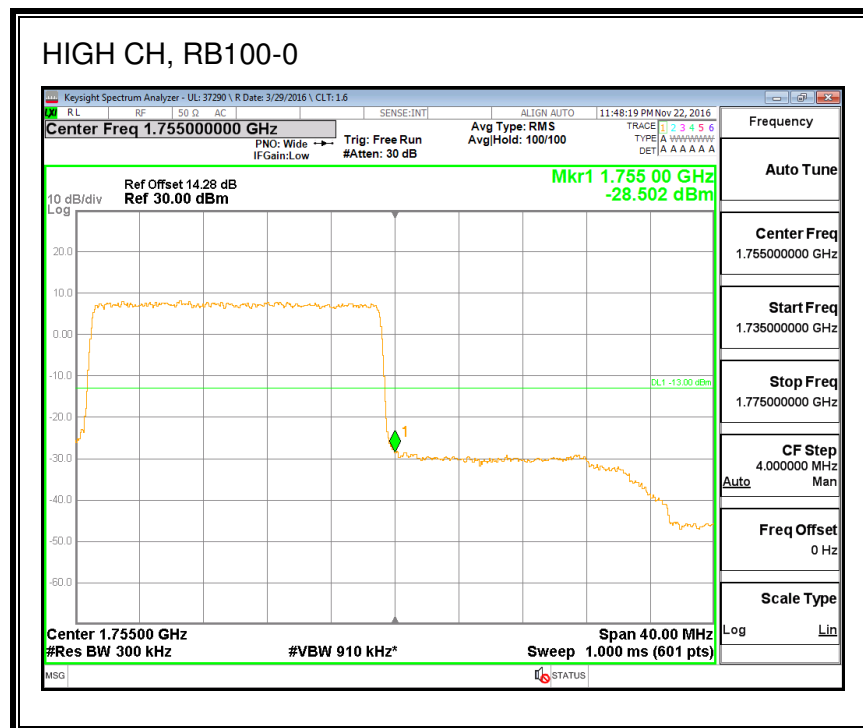

QPSK, (20.0 MHz BAND WIDTH)

16QAM, (20.0 MHz BAND WIDTH)

8.2.2. LTE BAND 4 BANDEDGE

QPSK, (1.4 MHz BAND WIDTH)

16QAM, (1.4 MHz BAND WIDTH)

QPSK, (3.0 MHz BAND WIDTH)

16QAM, (3.0 MHz BAND WIDTH)

QPSK, (5.0 MHz BAND WIDTH)

16QAM, (5.0 MHz BAND WIDTH)

QPSK, (10.0 MHz BAND WIDTH)

16QAM, (10.0 MHz BAND WIDTH)

QPSK, (15.0 MHz BAND WIDTH)

16QAM, (15.0 MHz BAND WIDTH)

QPSK, (20.0 MHz BAND WIDTH)

16QAM, (20.0 MHz BAND WIDTH)

8.2.3. LTE BAND 5 BANDEDGE

QPSK, (1.4 MHz BAND WIDTH)

16QAM, (1.4 MHz BAND WIDTH)

QPSK, (3.0 MHz BAND WIDTH)

16QAM, (3.0 MHz BAND WIDTH)

QPSK, (5.0 MHz BAND WIDTH)

16QAM, (5.0 MHz BAND WIDTH)

QPSK, (10.0 MHz BAND WIDTH)

16QAM, (10.0 MHz BAND WIDTH)

8.2.4. LTE BAND 7 ADJACENT CHANNEL POWER

QPSK, (5.0 MHz BAND WIDTH)

16QAM, (5.0 MHz BAND WIDTH)