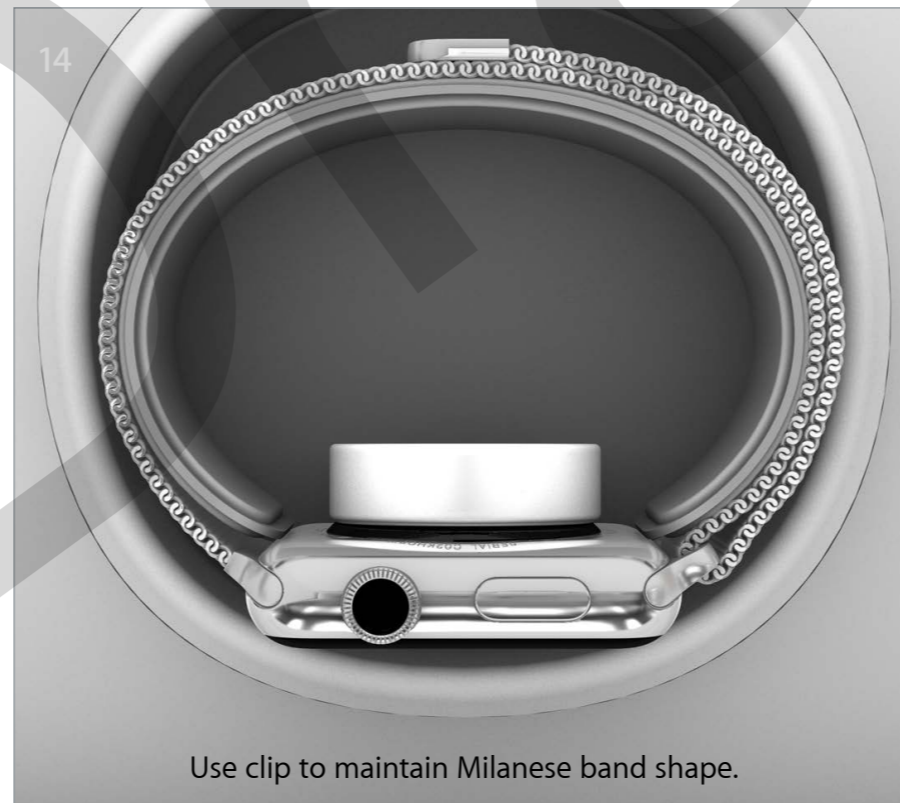

Refer to Merchandising Plan

Always insert with crown up.

Use clip to maintain Milanese band shape.

When charging, keep try-on case at least 10cm away from your body, to ensure exposure levels remain at or below the as-tested levels.