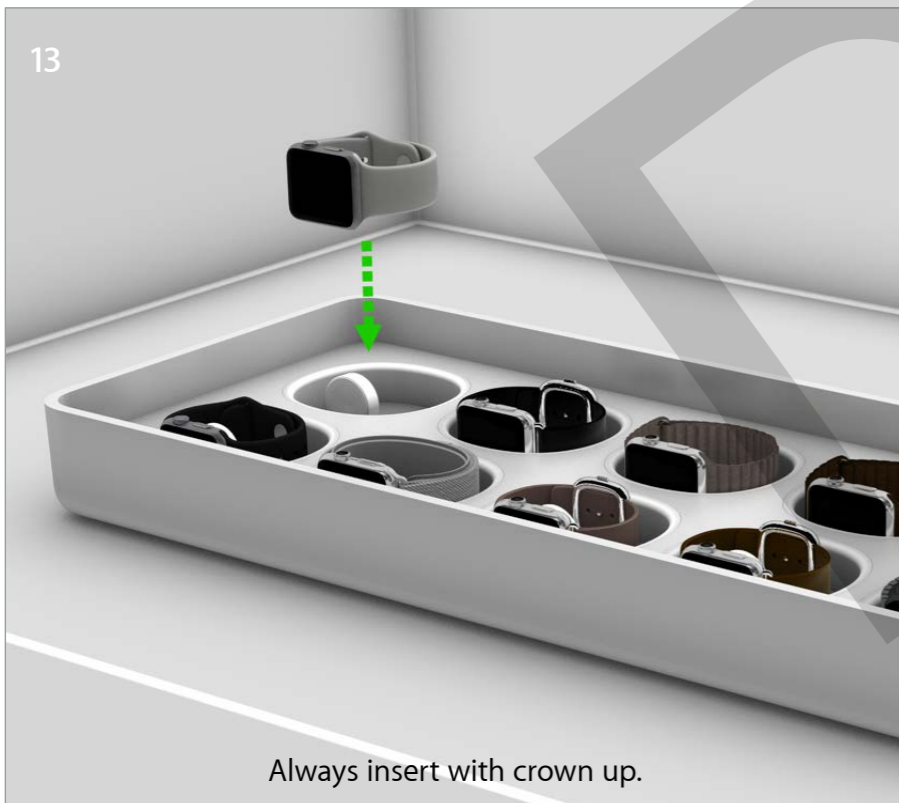

Refer to Merchandising Plan

Always insert with crown up.

Use clip to maintain Milanese band shape.

When charging, keep try-on case at least 10cm away from your body, to ensure exposure levels remain at or below the as-tested levels.