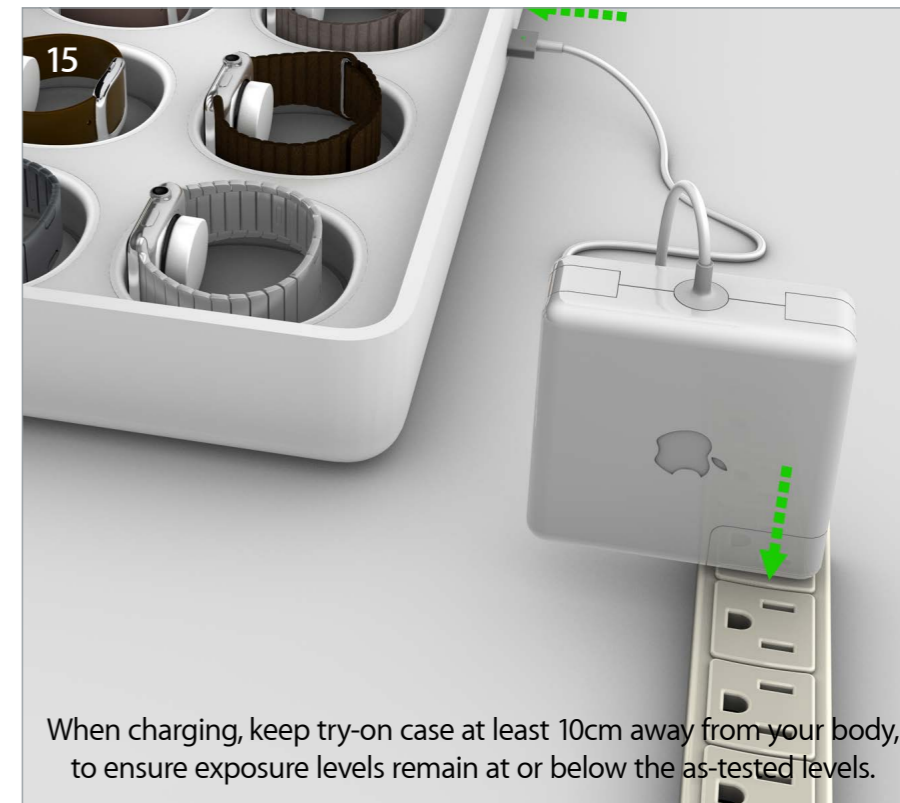

Refer to Merchandising Plan

Always insert with crown up.

Use clip to maintain Milanese band shape.

When charging, keep try-on case at least 10cm away from your body, to ensure exposure levels remain at or below the as-tested levels.