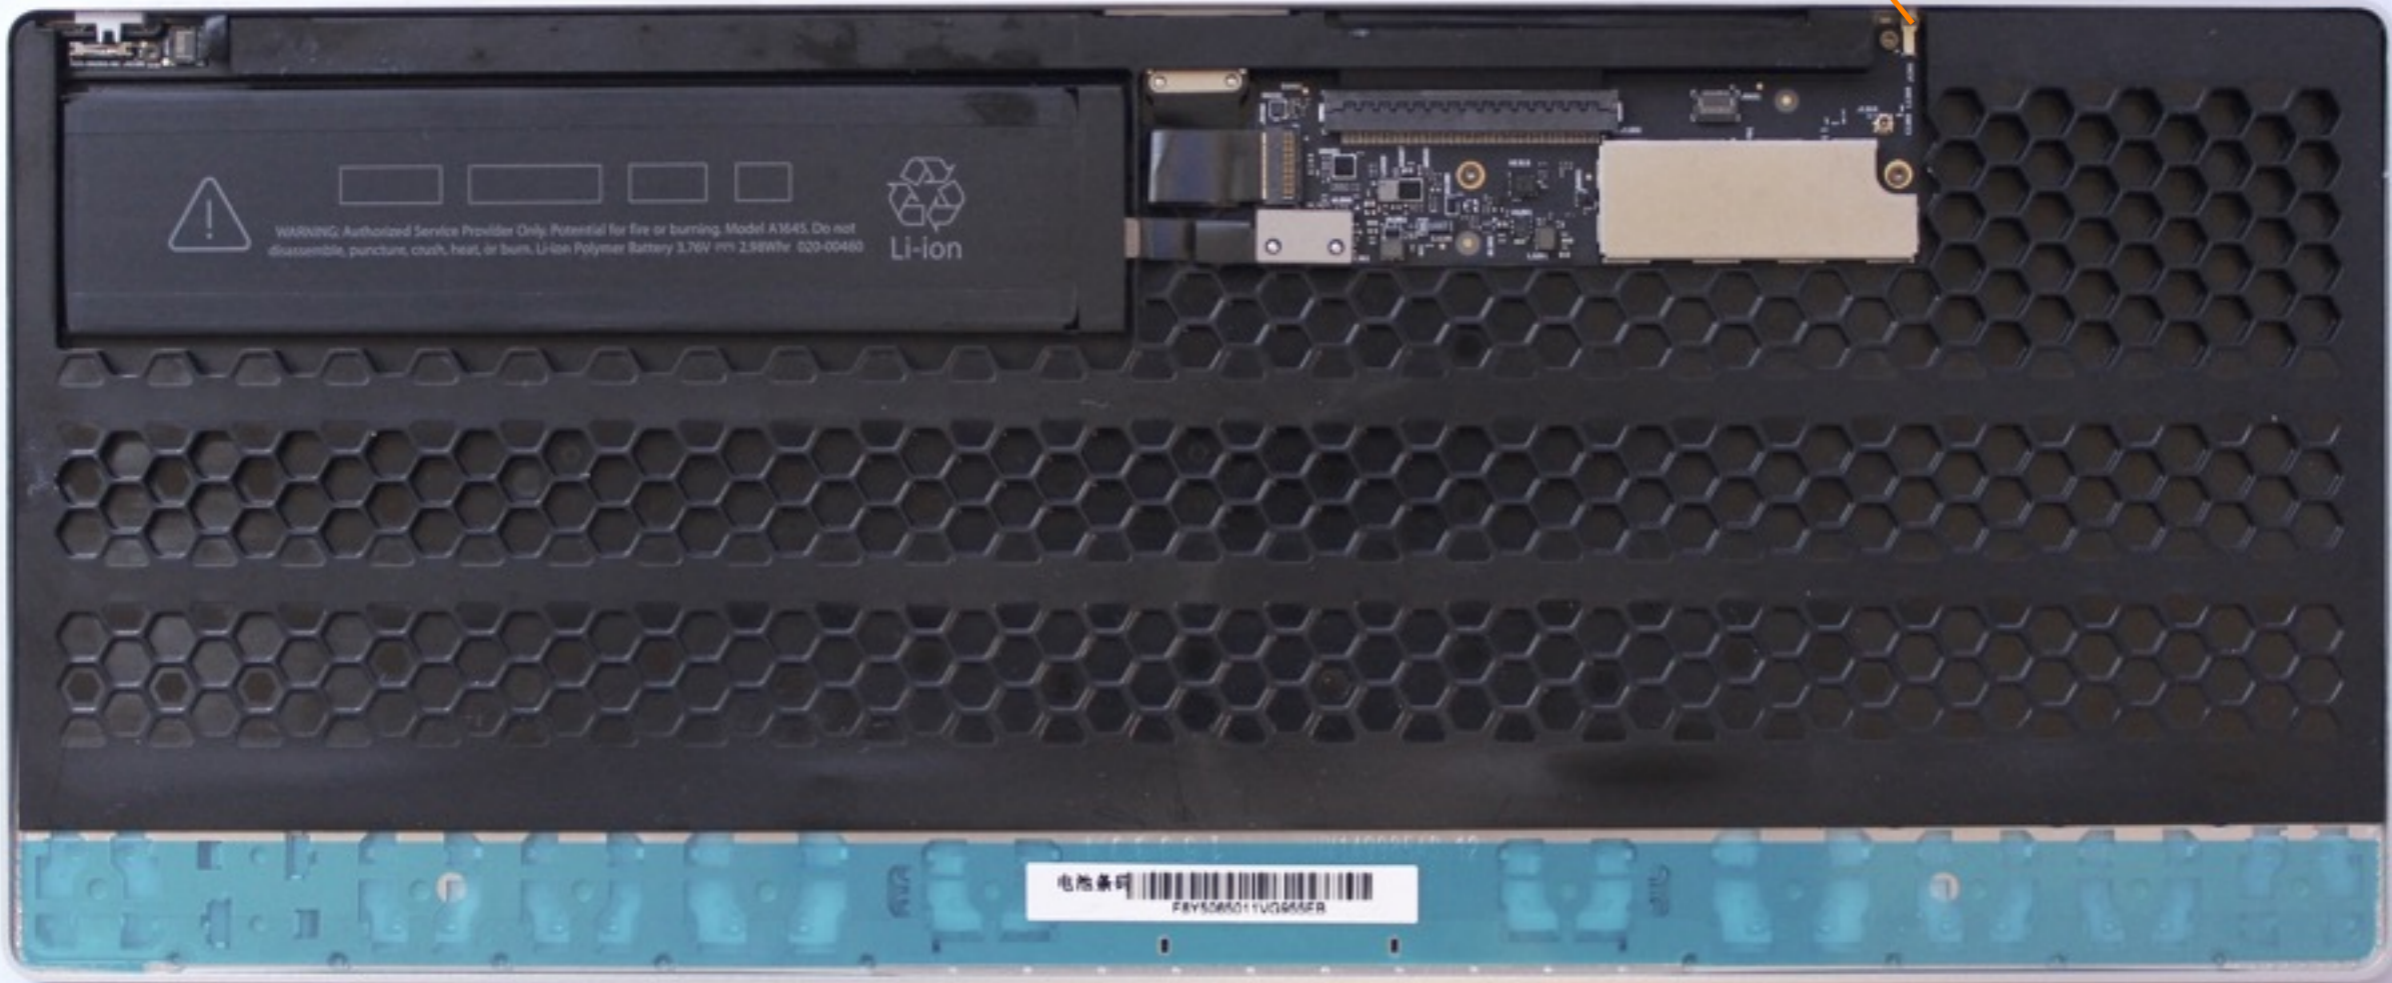

A1644

With back cover removed

Bluetooth Antenna

A1644

Battery - Front

A1644

Battery - Back

A1644

MLB Front - with shields

A1644

MLB Front - without shield

Bluetooth Radio Module

A1644

Keyboard assembly - Back