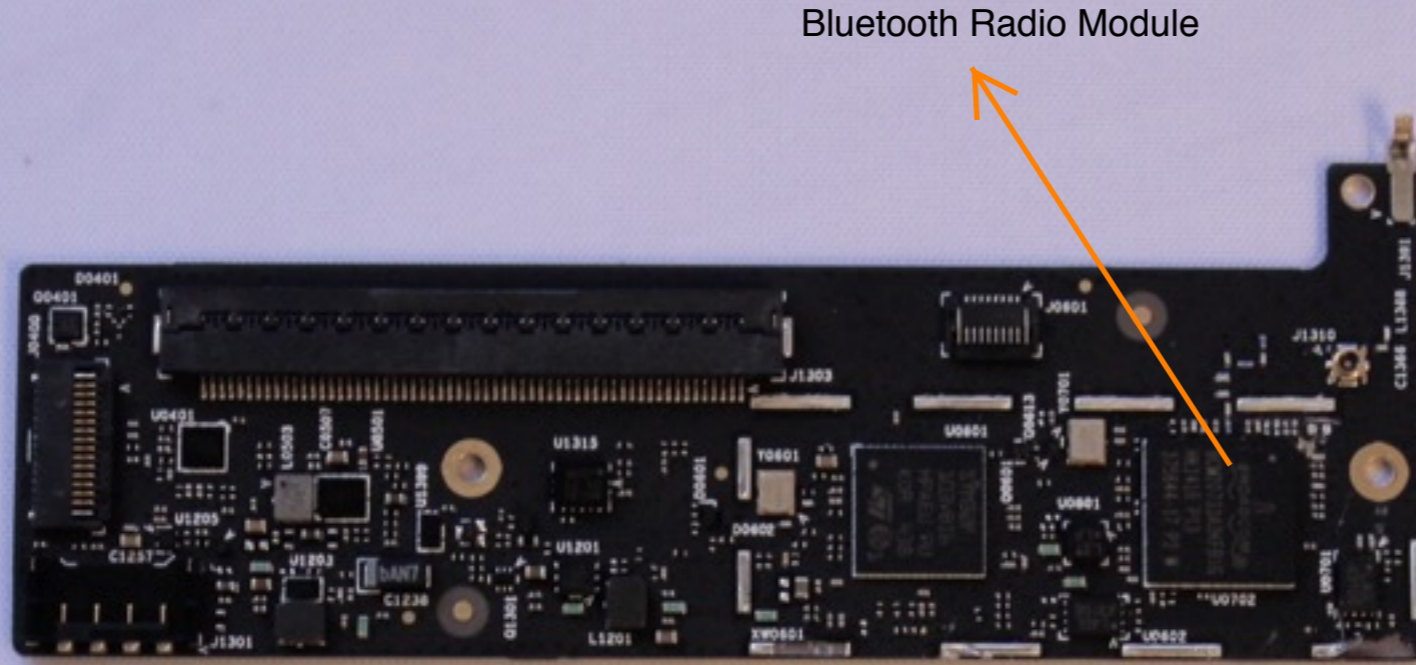

A1644

With back cover removed

Bluetooth Antenna

A1644

Battery - Front

A1644

Battery - Back

A1644

MLB Front - with shields

A1644

MLB Front - without shield

Bluetooth Radio Module

A1644

Keyboard assembly - Back