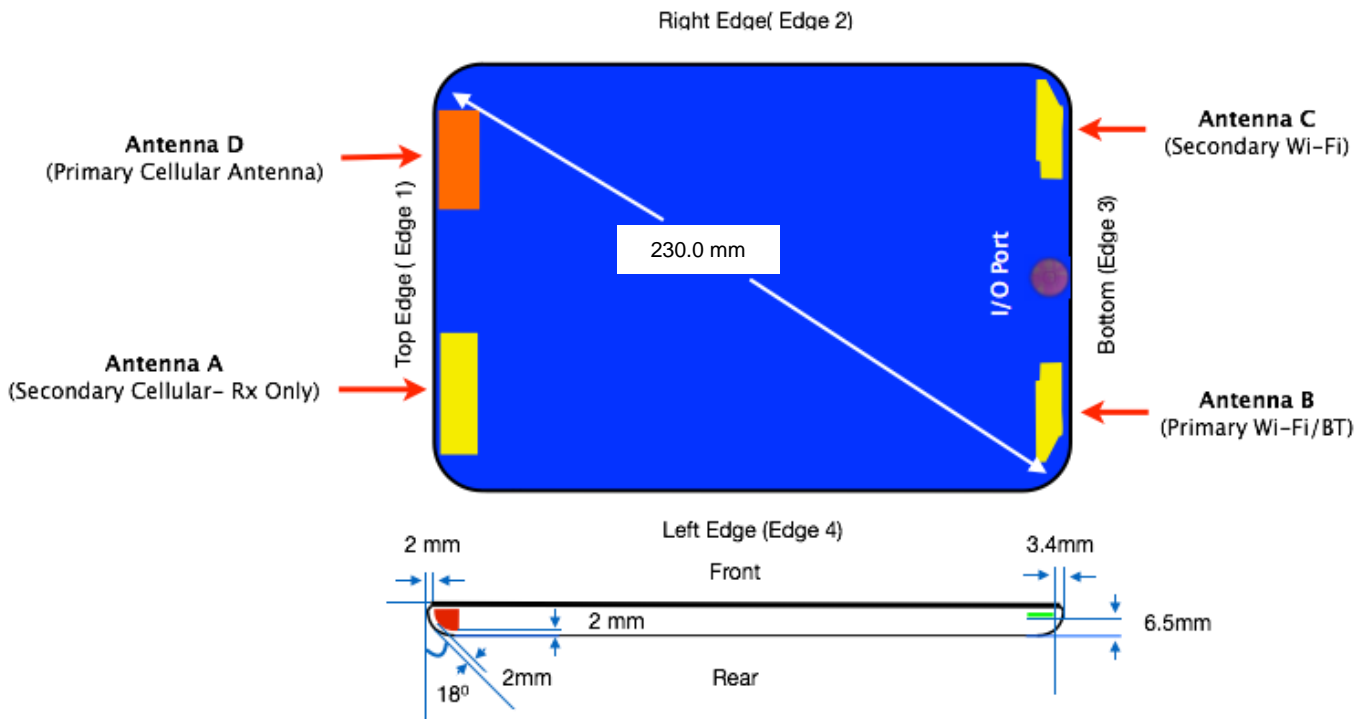

Appendix 10. Antenna Schematics

Overall (Length x Width): 200.14mm x 134.75mm

Overall Diagonal: 230mm

Display Diagonal: 200mm

Separation Distances (mm)	Antenna D (Primary Cellular Antenna)	Antenna A (Secondary Cellular - Rx Only)	Antenna B (Primary Wi-Fi / BT)	Antenna C (Secondary Wi-Fi)
Antenna D (Primary Cellular Antenna)		5.2	179.9	178.2
Antenna A (Secondary Cellular - Rx Only)			175.2	182.1
Antenna B (Primary Wi-Fi / BT)				52.3
Antenna C (Secondary Wi-Fi)				
Top Edge (Edge 1)	2.0	2.0	181.3	191.1
Right Edge (Edge 2)	24.8	75.9	93.5	14.4
Bottom Edge (Edge 3)	185.1	185.1	3.4	3.4
Left Edge (Edge 4)	64.1	24.8	9.8	93.5
Rear Surface	2.0	2.0	6.5	6.5