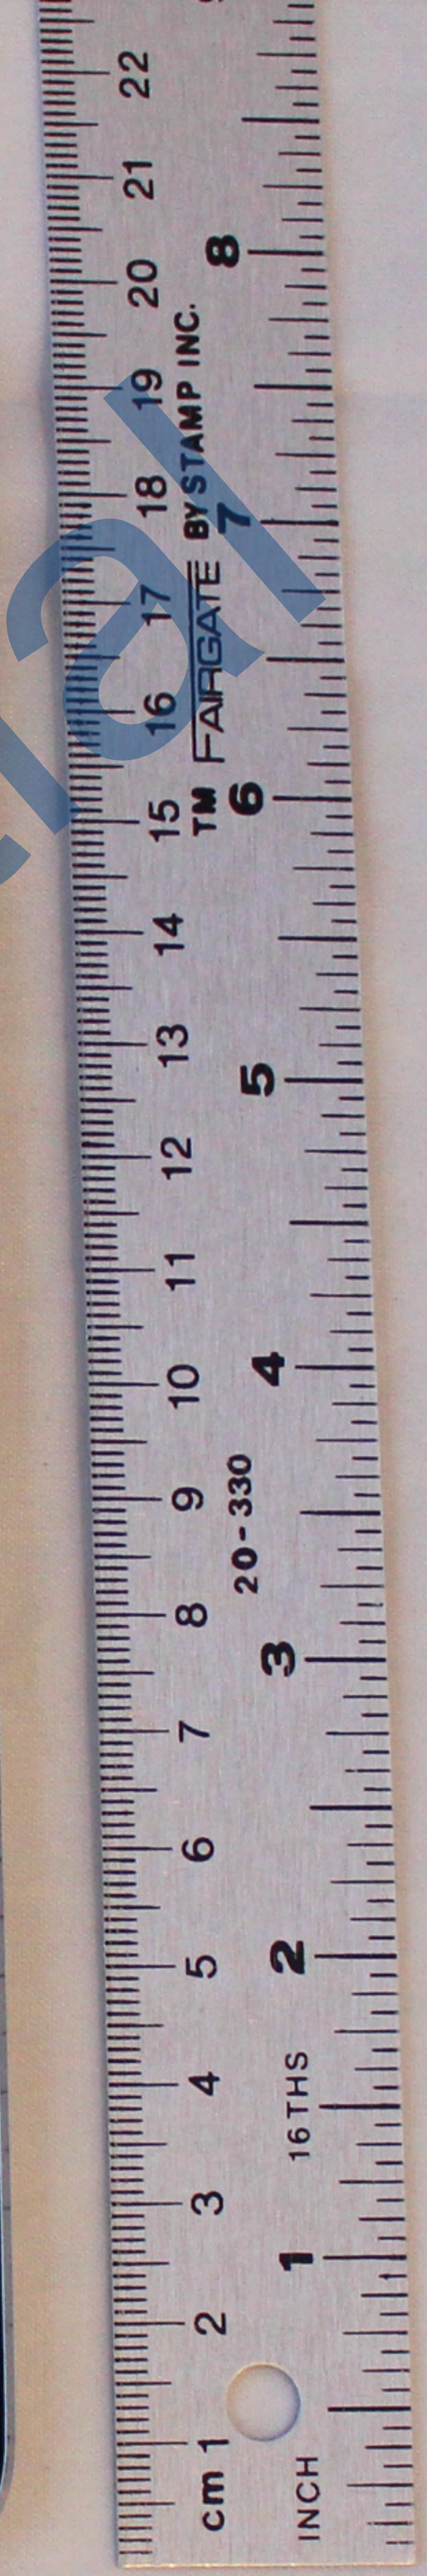

A1600

Front - Multi-Touch display,
FaceTime camera, Home button

Apple Confidential

A1600

Right Side - Side switch, Volume up/down buttons, UICC tray

Apple Confidential

A1600

Top Side - Headphone jack, Microphone,
Sleep/Wake button

A1600

Left Side

A1600

Bottom Side - Lightning connector, Speakers

A1600

Back Plate - iSight camera, Microphone