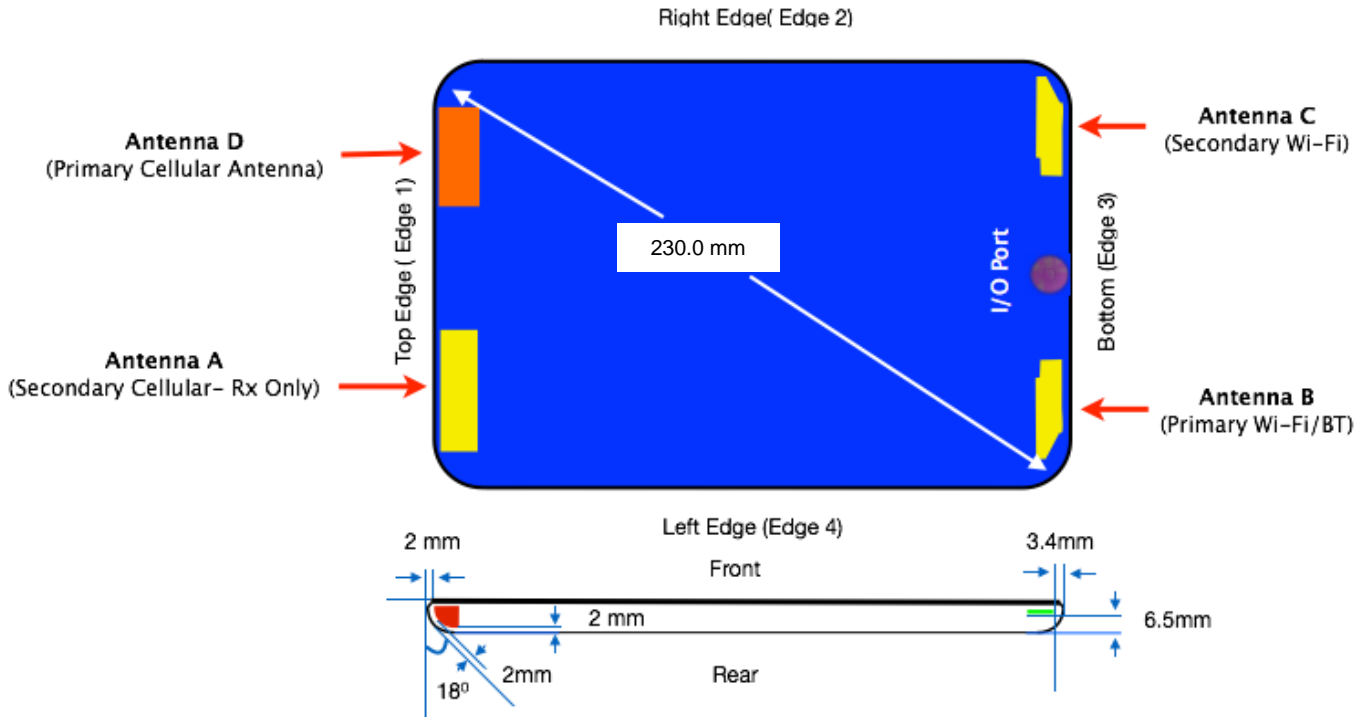

## Appendix 10. Antenna Schematics

Overall (Length x Width): 200.14mm x 134.75mm

Overall Diagonal: 230mm

Display Diagonal: 200mm

Separation Distances (mm)	Antenna D (Primary Cellular Antenna)	Antenna A (Secondary Cellular - Rx Only)	Antenna B (Primary Wi-Fi / BT)	Antenna C (Secondary Wi-Fi)
Antenna D (Primary Cellular Antenna)		5.2	179.9	178.2
Antenna A (Secondary Cellular - Rx Only)			175.2	182.1
Antenna B (Primary Wi-Fi / BT)				52.3
Antenna C (Secondary Wi-Fi)				
Top Edge (Edge 1)	2.0	2.0	181.3	191.1
Right Edge (Edge 2)	24.8	75.9	93.5	14.4
Bottom Edge (Edge 3)	185.1	185.1	3.4	3.4
Left Edge (Edge 4)	64.1	24.8	9.8	93.5
Rear Surface	2.0	2.0	6.5	6.5