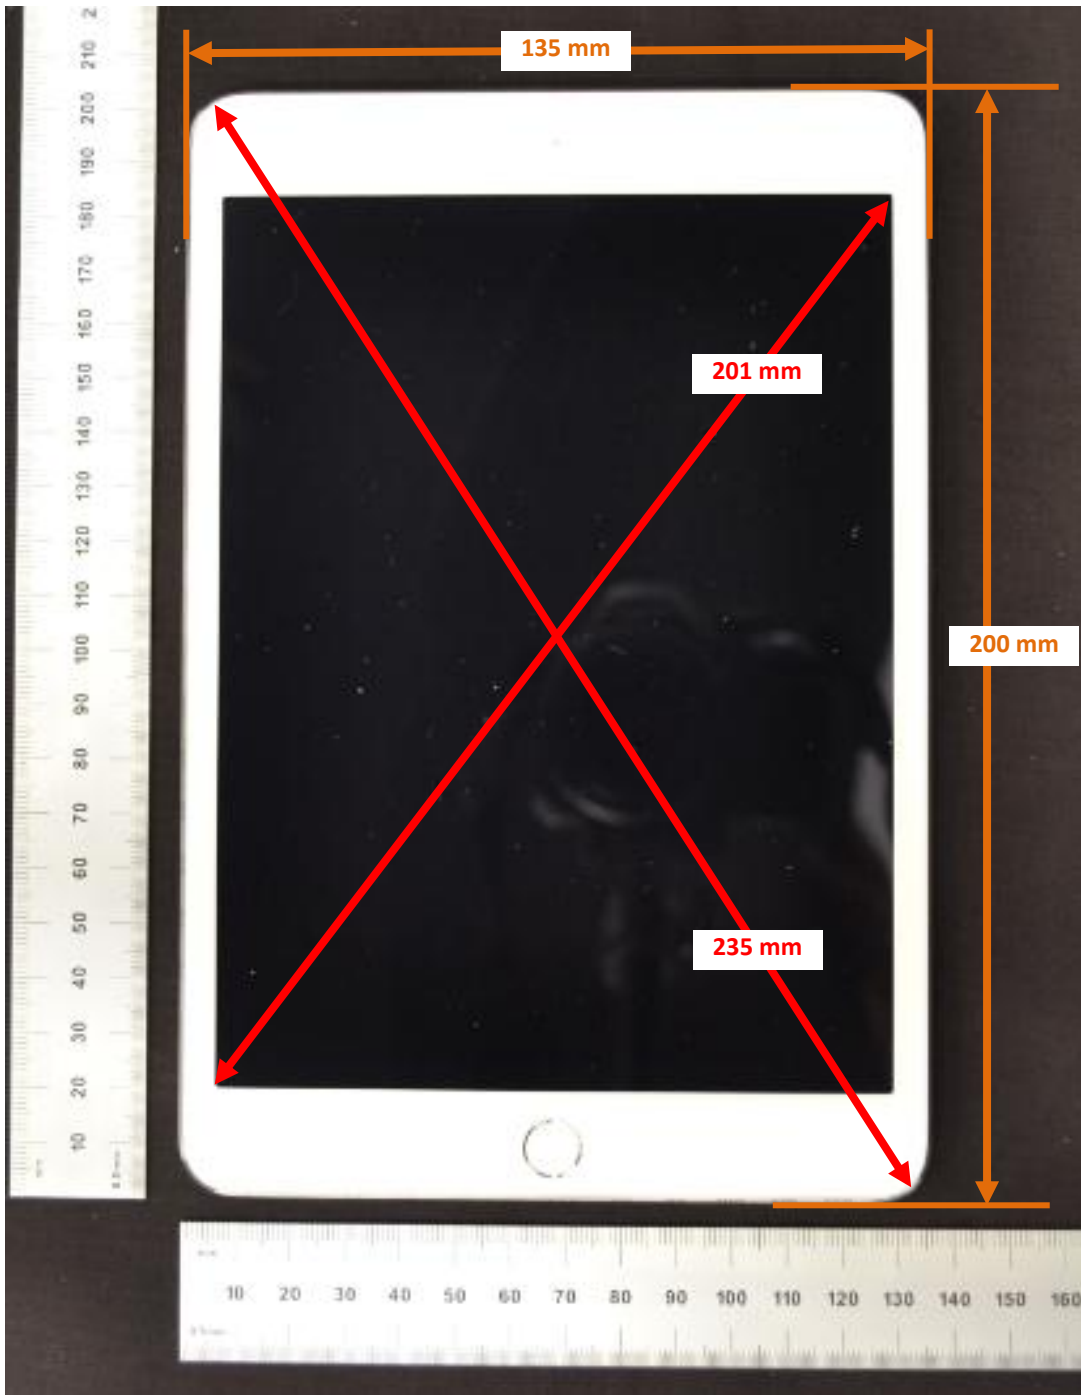

## DUT and SAR Set-up Photos

### Overall Dimensions

Front View of the DUT

Rear View of the DUT

## Setup Photos Body Exposure Conditions

Rear at 0 mm

Edge 2 at 0 mm

Edge 3 at 0 mm

Edge 4 at 0 mm