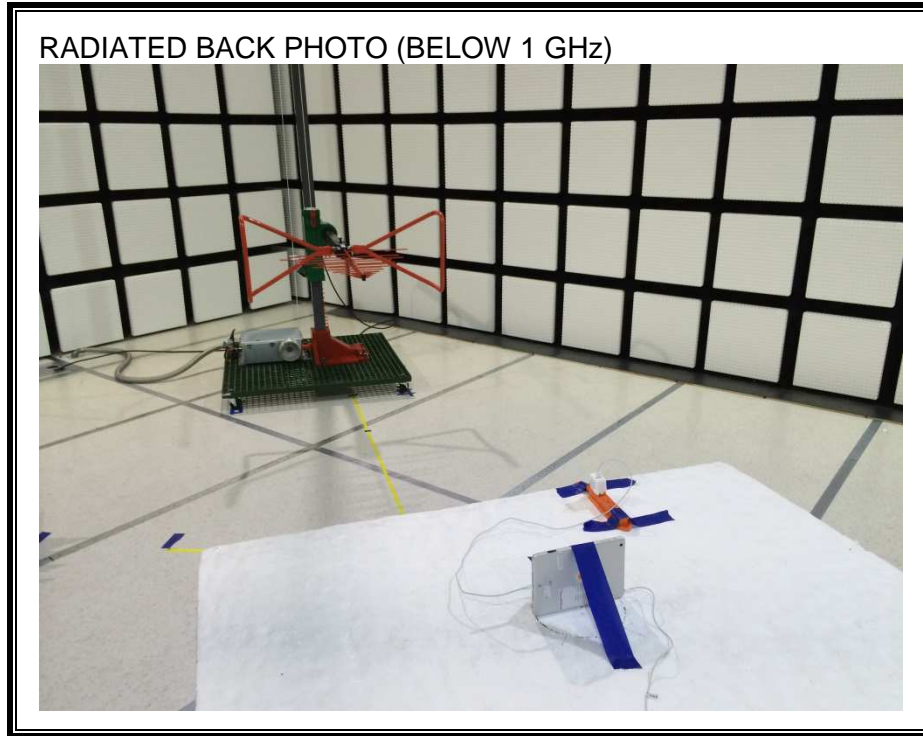

SETUP PHOTOS

ANTENNA PORT CONDUCTED RF MEASUREMENT SETUP

RADIATED RF MEASUREMENT SETUP (BELOW 1 GHz)

RADIATED RF MEASUREMENT SETUP (ABOVE 1 GHz)

RADIATED RF MEASUREMENT SETUP FOR PORTABLE CONFIGURATION

X-AXIS BACK PHOTO

Y-AXIS FRONT PHOTO

Y-AXIS BACK PHOTO

Z-AXIS FRONT PHOTO

POWERLINE CONDUCTED EMISSIONS MEASUREMENT SETUP

DYNAMIC FREQUENCY SELECTION MEASUREMENT SETUP

DFS BACK PHOTO

END OF REPORT