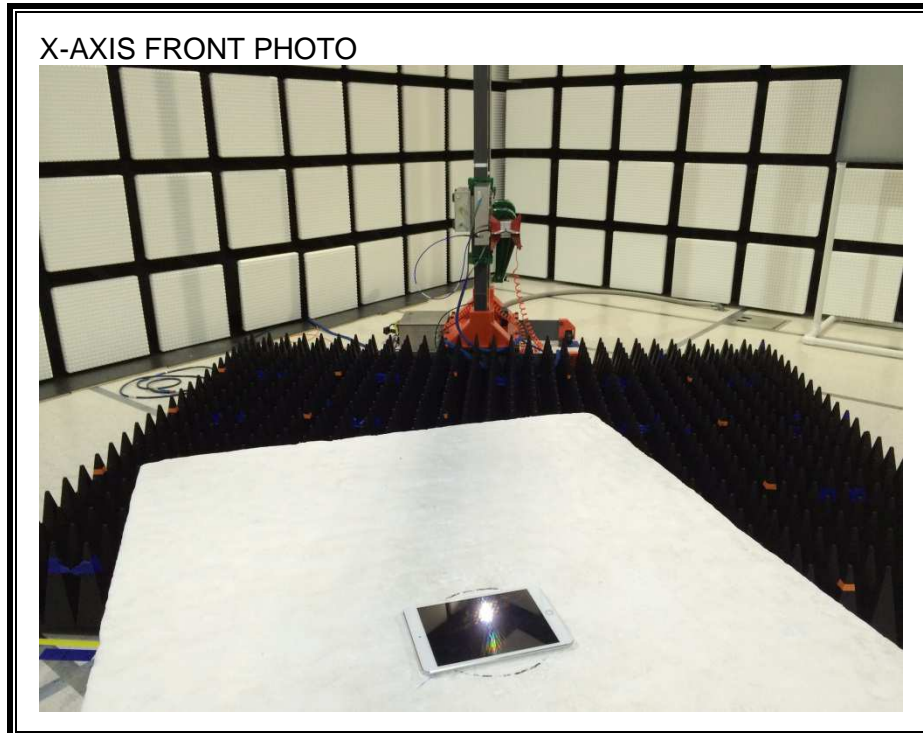

SETUP PHOTOS

ANTENNA PORT CONDUCTED RF MEASUREMENT SETUP

RADIATED RF MEASUREMENT SETUP (BELOW 1 GHz)

RADIATED RF MEASUREMENT SETUP (ABOVE 1 GHz)

RADIATED RF MEASUREMENT SETUP FOR PORTABLE CONFIGURATION

X-AXIS BACK PHOTO

Y-AXIS FRONT PHOTO

Y-AXIS BACK PHOTO

Z-AXIS FRONT PHOTO

POWERLINE CONDUCTED EMISSIONS MEASUREMENT SETUP

DYNAMIC FREQUENCY SELECTION MEASUREMENT SETUP

DFS BACK PHOTO

END OF REPORT