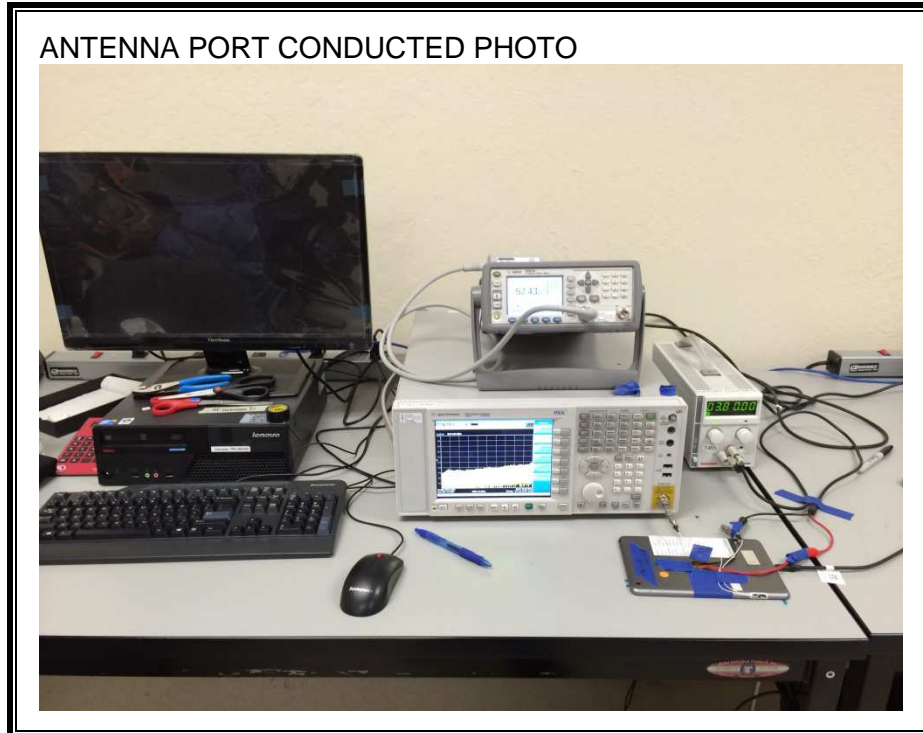

SETUP PHOTOS

ANTENNA PORT CONDUCTED RF MEASUREMENT SETUP

RADIATED RF MEASUREMENT SETUP (BELOW 1 GHz)

RADIATED RF MEASUREMENT SETUP (ABOVE 1 GHz)

RADIATED RF MEASUREMENT SETUP FOR PORTABLE CONFIGURATION

X-AXIS BACK PHOTO

Y-AXIS FRONT PHOTO

Y-AXIS BACK PHOTO

Z-AXIS FRONT PHOTO

POWERLINE CONDUCTED EMISSIONS MEASUREMENT SETUP

DYNAMIC FREQUENCY SELECTION MEASUREMENT SETUP

DFS BACK PHOTO

END OF REPORT