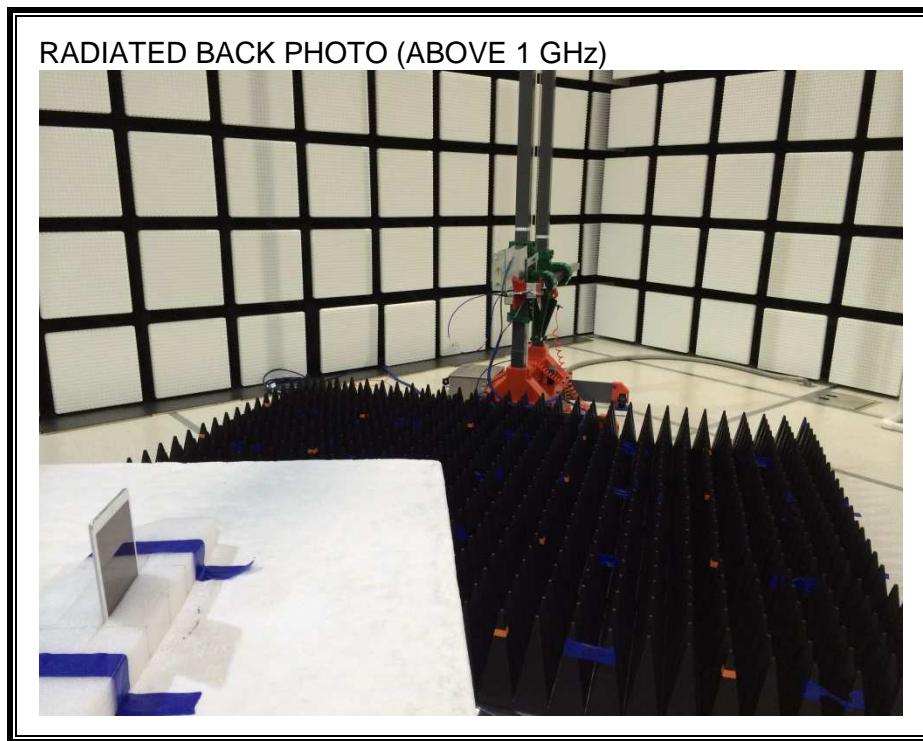

SETUP PHOTOS

ANTENNA PORT CONDUCTED RF MEASUREMENT SETUP

RADIATED RF MEASUREMENT SETUP (BELOW 1 GHz)

RADIATED RF MEASUREMENT SETUP (ABOVE 1 GHz)

RADIATED RF MEASUREMENT SETUP FOR PORTABLE CONFIGURATION

X-AXIS BACK PHOTO

Y-AXIS FRONT PHOTO

Y-AXIS BACK PHOTO

Z-AXIS FRONT PHOTO

POWERLINE CONDUCTED EMISSIONS MEASUREMENT SETUP

DYNAMIC FREQUENCY SELECTION MEASUREMENT SETUP

DFS BACK PHOTO

END OF REPORT