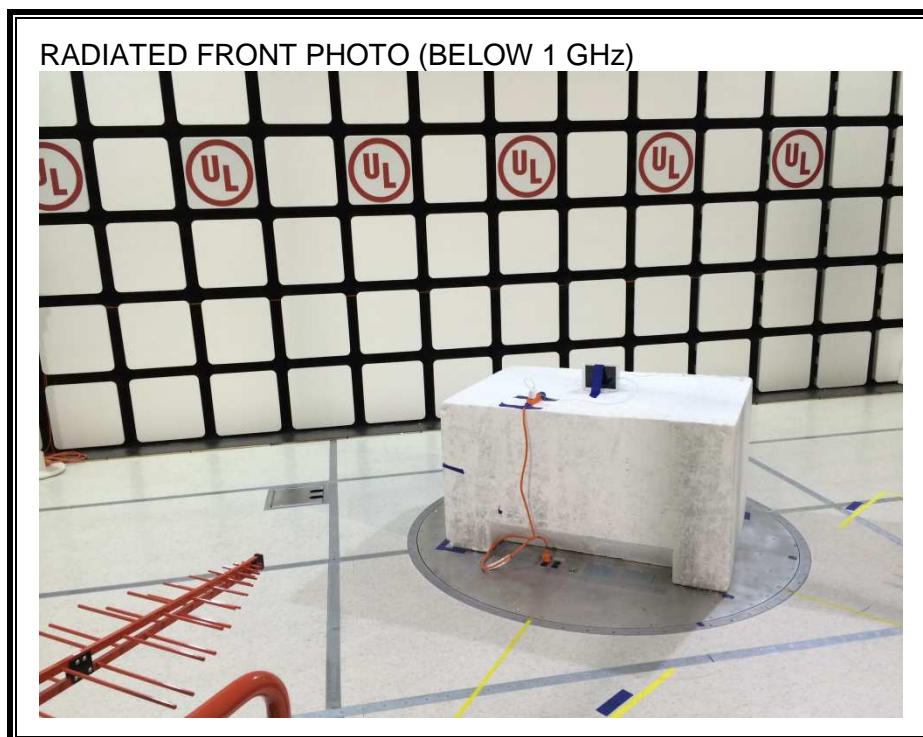

SETUP PHOTOS

ANTENNA PORT CONDUCTED RF MEASUREMENT SETUP

RADIATED RF MEASUREMENT SETUP (BELOW 1 GHz)

RADIATED RF MEASUREMENT SETUP (ABOVE 1 GHz)

RADIATED RF MEASUREMENT SETUP FOR PORTABLE CONFIGURATION

X-AXIS BACK PHOTO

Y-AXIS FRONT PHOTO

Y-AXIS BACK PHOTO

Z-AXIS FRONT PHOTO

POWERLINE CONDUCTED EMISSIONS MEASUREMENT SETUP

DYNAMIC FREQUENCY SELECTION MEASUREMENT SETUP

DFS BACK PHOTO

END OF REPORT