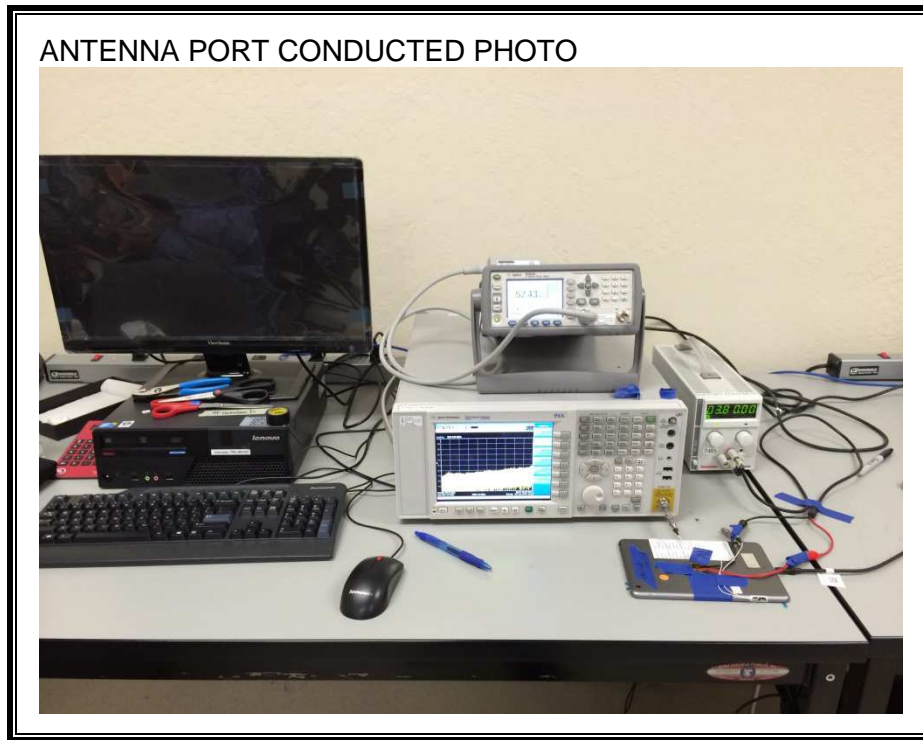

12. SETUP PHOTOS

ANTENNA PORT CONDUCTED RF MEASUREMENT SETUP

RADIATED RF MEASUREMENT SETUP (BELOW 1 GHz)

RADIATED RF MEASUREMENT SETUP (ABOVE 1 GHz)

RADIATED FRONT PHOTO (ABOVE 1 GHz)

RADIATED BACK PHOTO (ABOVE 1 GHz)

RADIATED RF MEASUREMENT SETUP FOR PORTABLE CONFIGURATION

Z-AXIS PHOTO

POWERLINE CONDUCTED EMISSIONS MEASUREMENT SETUP

LINE CONDUCTED FRONT PHOTO

LINE CONDUCTED BACK PHOTO

END OF REPORT