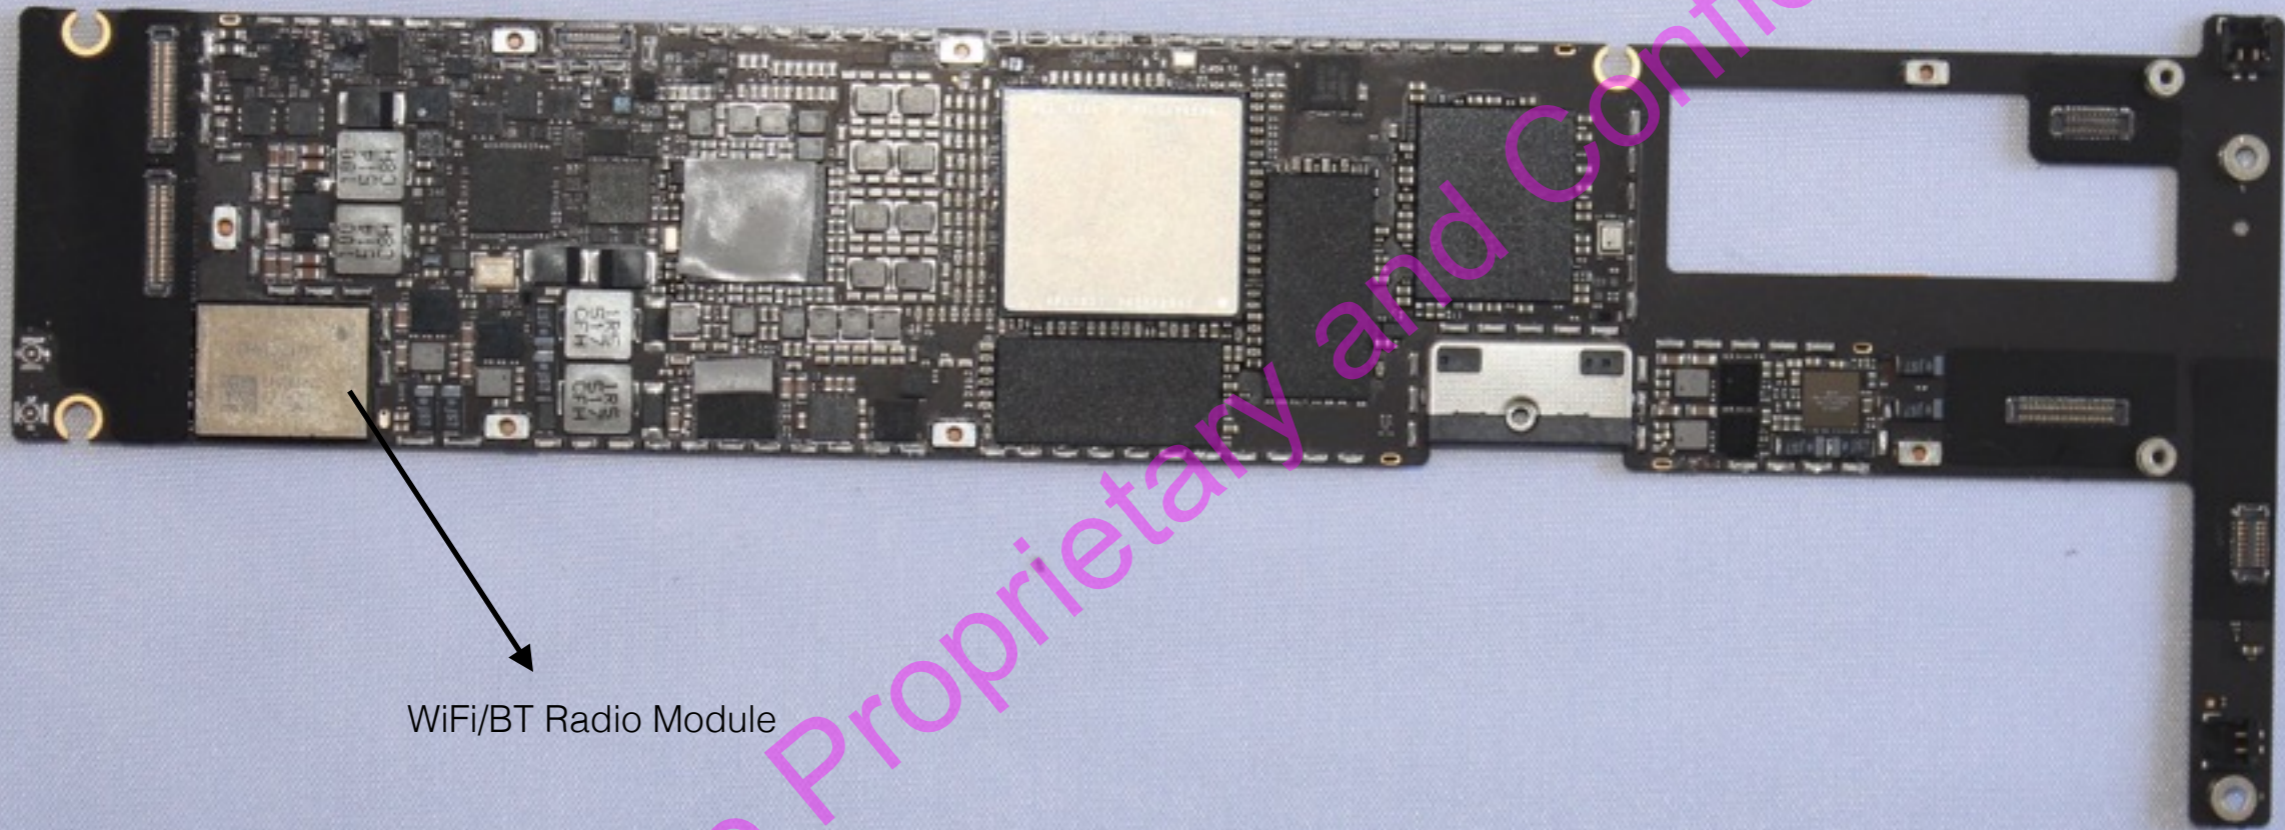

A1584

Multi-Touch display panel removed

Headphone jack

MLB with cover

Battery

Primary WiFi/BT Antenna Structure

Top speakers

Rear camera

Front camera

Lightning connector

Secondary WiFi Antenna Structure

Bottom speakers

Apple Proprietary and Confidential

A1584

Display panel - Back

Apple Proprietary and Confidential

A1584

MLB front - with shield

A1584

MLB with shield removed

WiFi/BT Radio Module

A1584

MLB - Back

Apple Proprietary and Confidential

A1584

Primary WiFi/BT antenna - Front

Apple Proprietary and Confidential

A1584

Primary WiFi/BT antenna - Back

A1584

Secondary WiFi antenna - Front

A1584