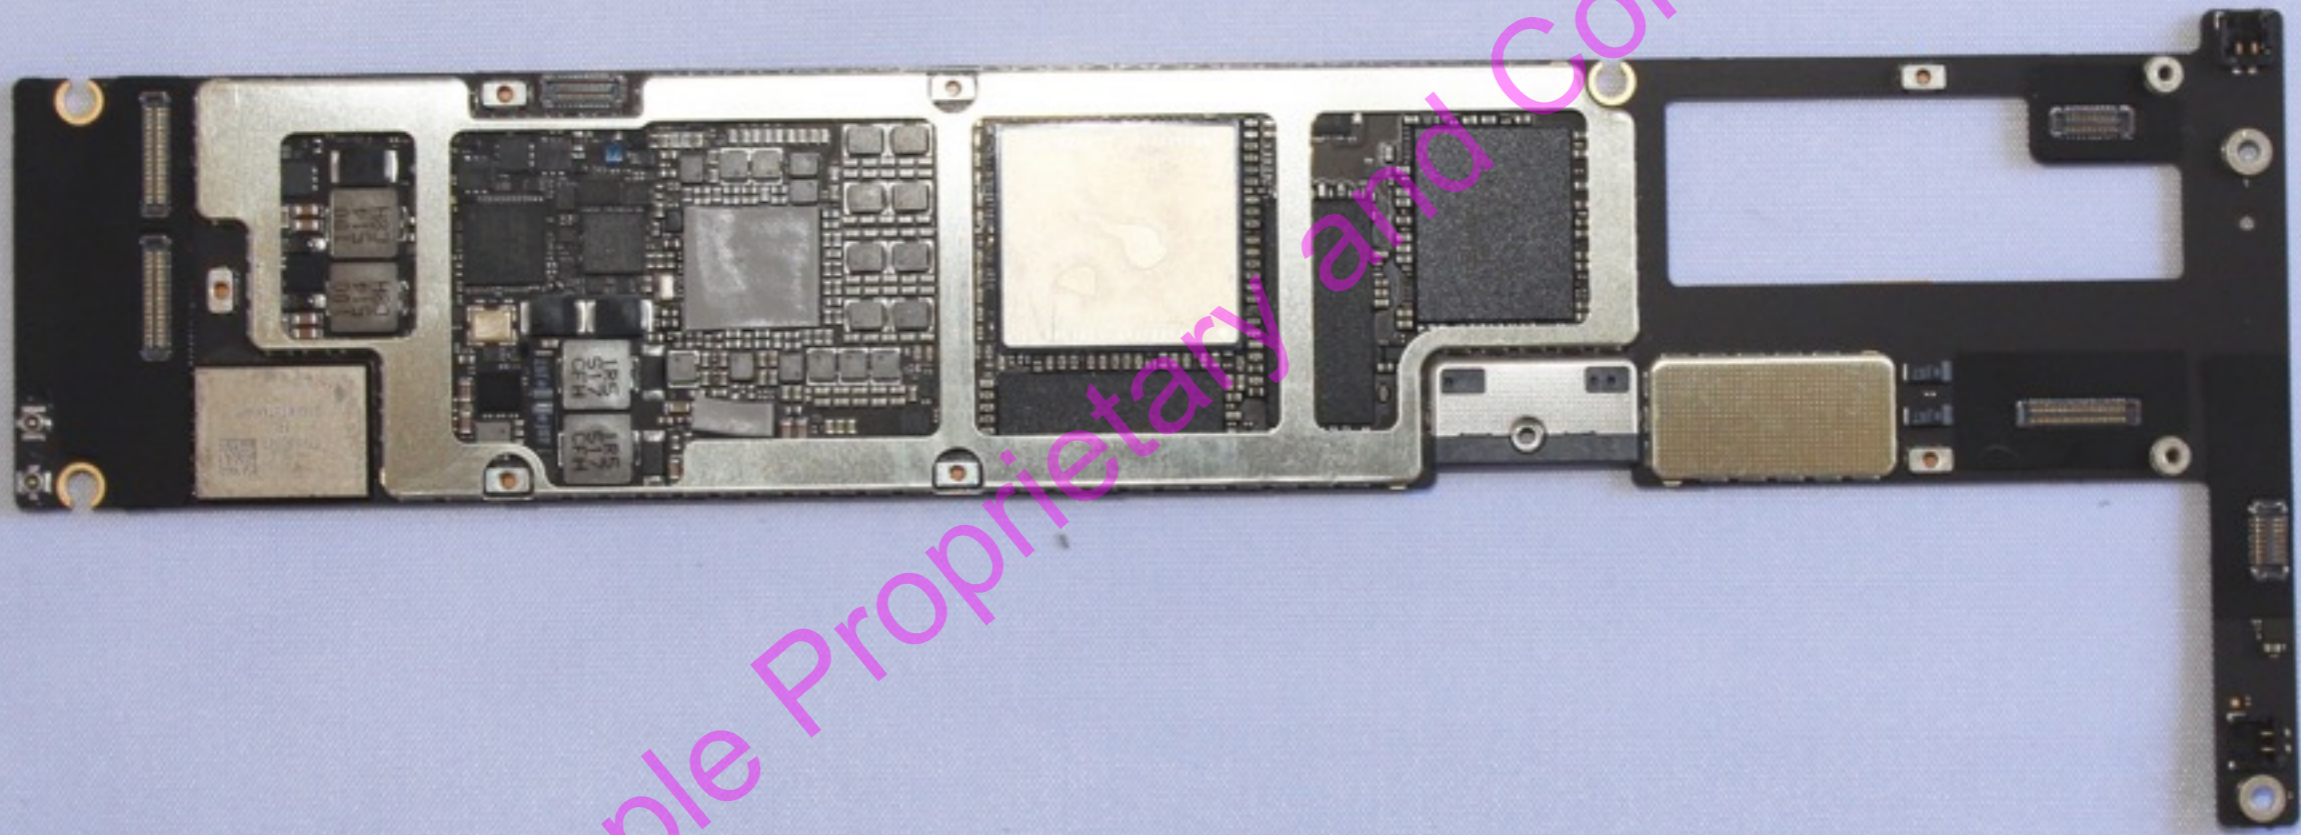

A1584

Multi-Touch display panel removed

Headphone jack

MLB with cover

Battery

Primary WiFi/BT Antenna Structure

Top speakers

Rear camera

Front camera

Lightning connector

Secondary WiFi Antenna Structure

Bottom speakers

Apple Proprietary and Confidential

A1584

Display panel - Back

Apple Proprietary and Confidential

A1584

MLB front - with shield

A1584

MLB with shield removed

WiFi/BT Radio Module

A1584

MLB - Back

Apple Proprietary and Confidential

A1584

Primary WiFi/BT antenna - Front

Apple Proprietary and Confidential

A1584

Primary WiFi/BT antenna - Back

A1584

Secondary WiFi antenna - Front

A1584