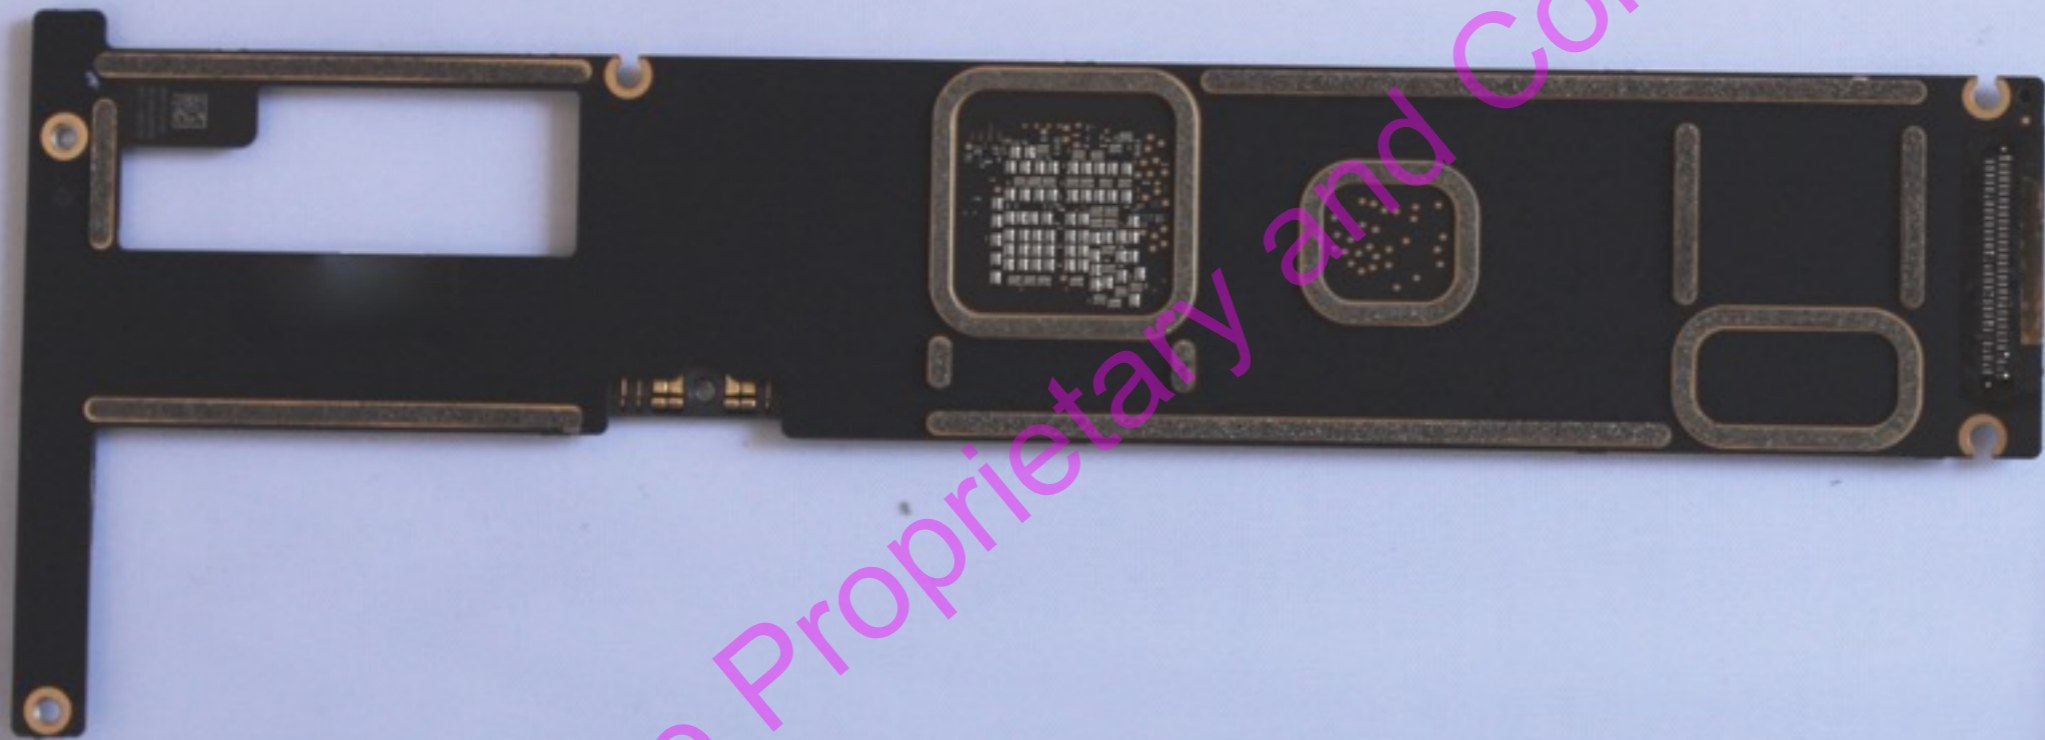

Front camera

Lightning connector

Secondary WiFi Antenna Structure

Bottom speakers

Apple Proprietary and Confidential

A1584

Display panel - Back

Apple Proprietary and Confidential

A1584

MLB front - with shield

A1584

MLB with shield removed

WiFi/BT Radio Module

A1584

MLB - Back

Apple Proprietary and Confidential

A1584

Primary WiFi/BT antenna - Front

Apple Proprietary and Confidential

A1584

Primary WiFi/BT antenna - Back

A1584

Secondary WiFi antenna - Front

A1584