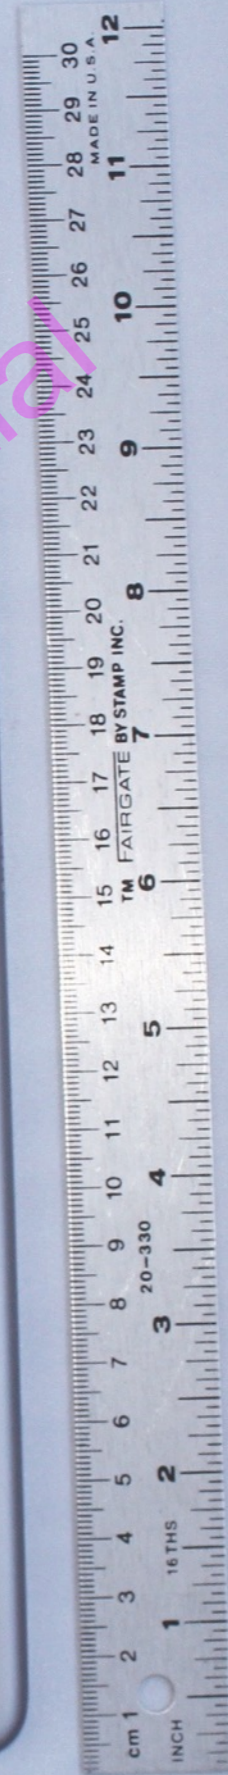

A1584

Front - Multi-Touch display,
FaceTime camera,
Home/Touch ID button

Apple Proprietary and Confidential

A1584

Back Plate - iSight camera,
microphone

Apple Proprietary and Confidential

A1584

Top Side - Headphone jack, Speakers
Sleep/Wake button

A1584

Left Side - Smart Connector

A1584

Bottom Side - Lightning connector, Speakers

A1584

Right Side - Volume up/down buttons, Microphone