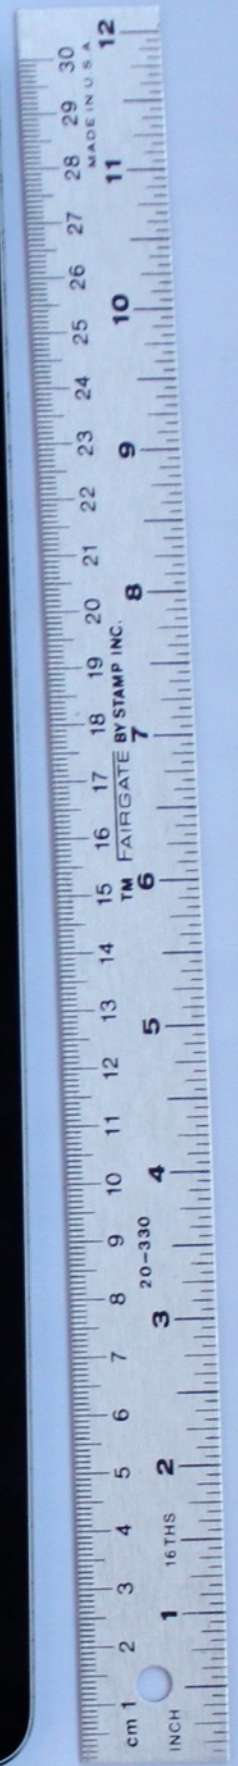

A1584

Front - Multi-Touch display,
FaceTime camera,
Home/Touch ID button

Apple Proprietary and Confidential

A1584

Back Plate - iSight camera,
microphone

Apple Proprietary and Confidential

A1584

Top Side - Headphone jack, Speakers
Sleep/Wake button

A1584

Left Side - Smart Connector

A1584

Bottom Side - Lightning connector, Speakers

A1584

Right Side - Volume up/down buttons, Microphone