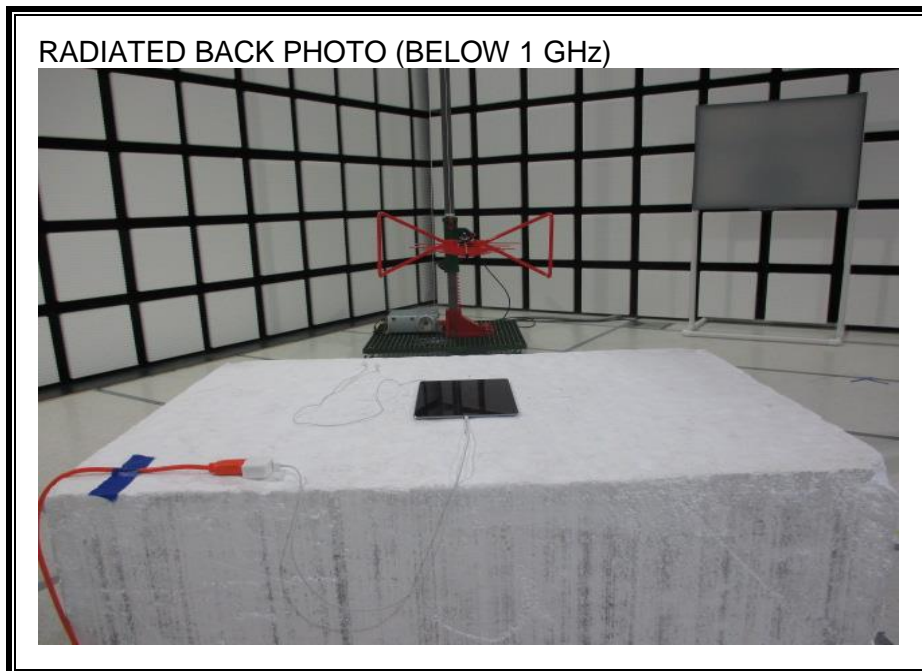

11. SETUP PHOTOS

ANTENNA PORT CONDUCTED RF MEASUREMENT SETUP

RADIATED RF MEASUREMENT SETUP (BELOW 1 GHz)

RADIATED RF MEASUREMENT SETUP FOR PORTABLE CONFIGURATION

X-AXIS FRONT PHOTO

X-AXIS BACK PHOTO

Y-AXIS FRONT PHOTO

Y-AXIS BACK PHOTO

Z-AXIS FRONT PHOTO

Z-AXIS BACK PHOTO

POWERLINE CONDUCTED EMISSIONS MEASUREMENT SETUP

END OF REPORT