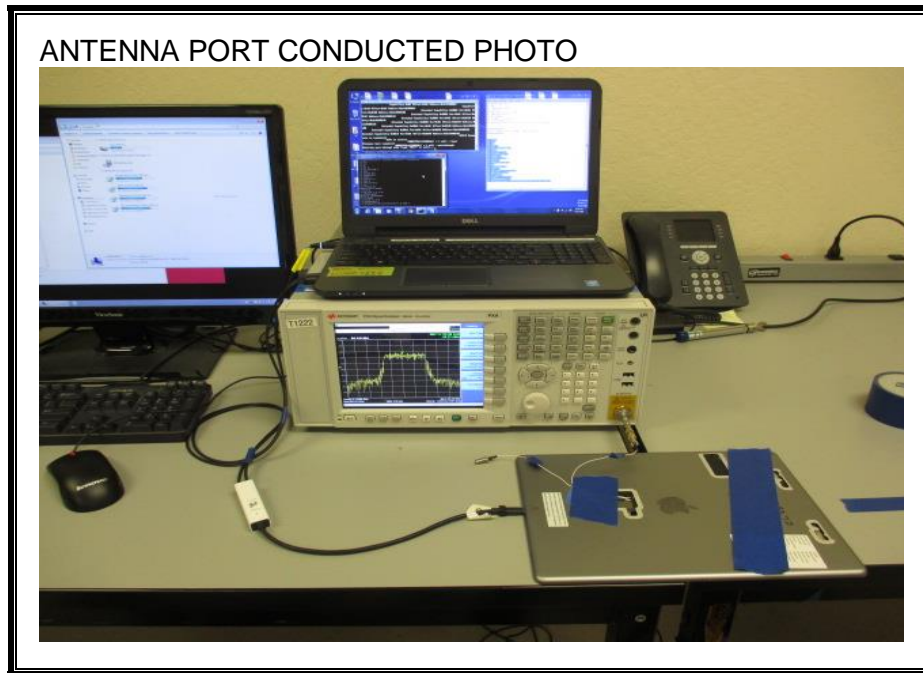

11. SETUP PHOTOS

ANTENNA PORT CONDUCTED RF MEASUREMENT SETUP

RADIATED RF MEASUREMENT SETUP (BELOW 1 GHz)

RADIATED RF MEASUREMENT SETUP FOR PORTABLE CONFIGURATION

X-AXIS FRONT PHOTO

X-AXIS BACK PHOTO

Y-AXIS FRONT PHOTO

Y-AXIS BACK PHOTO

Z-AXIS FRONT PHOTO

Z-AXIS BACK PHOTO

POWERLINE CONDUCTED EMISSIONS MEASUREMENT SETUP

END OF REPORT