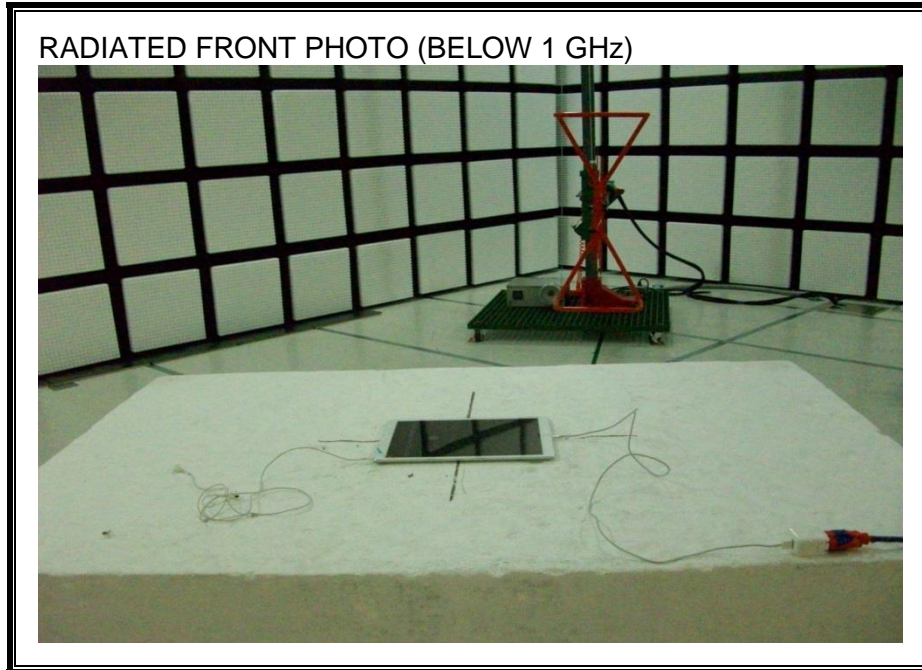

10. SETUP PHOTOS

ANTENNA PORT CONDUCTED RF MEASUREMENT SETUP

RADIATED RF MEASUREMENT SETUP (BELOW 1 GHz)

RADIATED RF MEASUREMENT SETUP FOR PORTABLE CONFIGURATION

X-AXIS FRONT PHOTO

X-AXIS BACK PHOTO

Y-AXIS FRONT PHOTO

Y-AXIS BACK PHOTO

Z-AXIS FRONT PHOTO

Z-AXIS BACK PHOTO

POWERLINE CONDUCTED EMISSIONS MEASUREMENT SETUP

LINE CONDUCTED FRONT PHOTO

LINE CONDUCTED BACK PHOTO

END OF REPORT