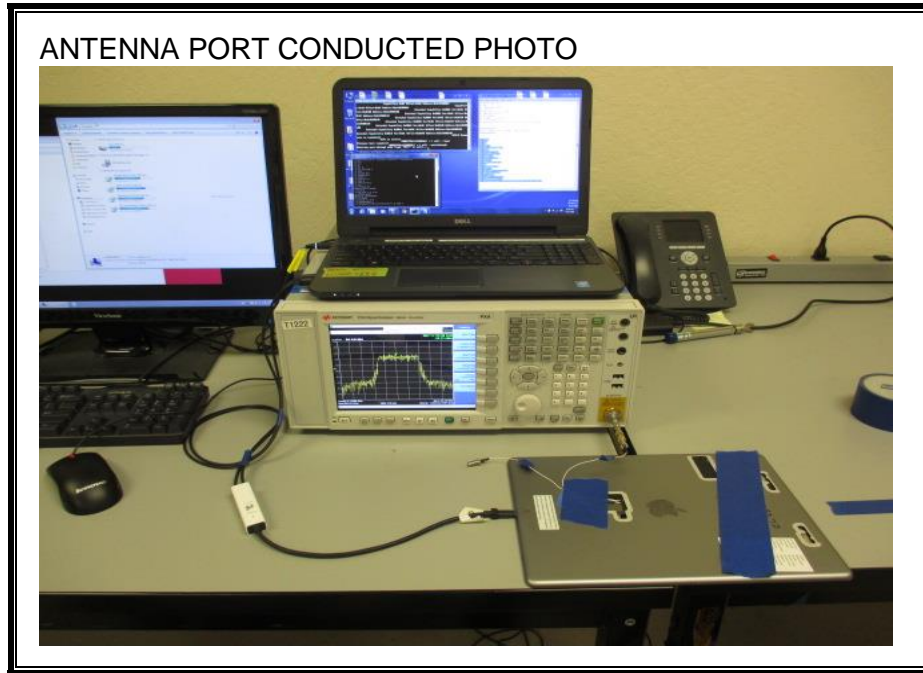

10. SETUP PHOTOS

ANTENNA PORT CONDUCTED RF MEASUREMENT SETUP

RADIATED RF MEASUREMENT SETUP (BELOW 1 GHz)

RADIATED RF MEASUREMENT SETUP FOR PORTABLE CONFIGURATION

X-AXIS FRONT PHOTO

X-AXIS BACK PHOTO

Y-AXIS FRONT PHOTO

Y-AXIS BACK PHOTO

Z-AXIS FRONT PHOTO

Z-AXIS BACK PHOTO

POWERLINE CONDUCTED EMISSIONS MEASUREMENT SETUP

LINE CONDUCTED FRONT PHOTO

LINE CONDUCTED BACK PHOTO

END OF REPORT