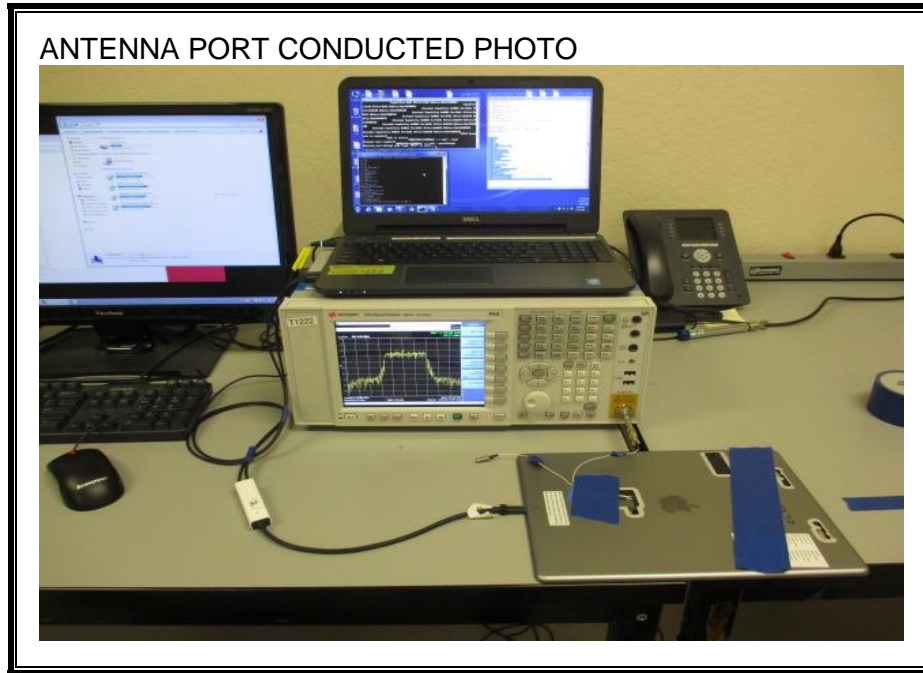

9. SETUP PHOTOS

ANTENNA PORT CONDUCTED RF MEASUREMENT SETUP

RADIATED RF MEASUREMENT SETUP (BELOW 1 GHz)

RADIATED RF MEASUREMENT SETUP FOR PORTABLE CONFIGURATION

X-AXIS FRONT PHOTO

X-AXIS BACK PHOTO

Y-AXIS FRONT PHOTO

Y-AXIS BACK PHOTO

Z-AXIS FRONT PHOTO

Z-AXIS BACK PHOTO

POWERLINE CONDUCTED EMISSIONS MEASUREMENT SETUP

END OF REPORT