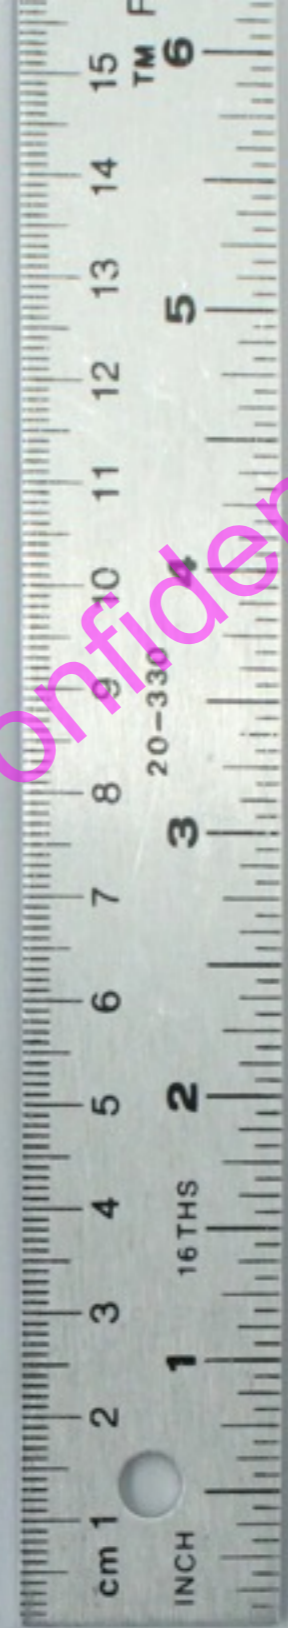

**A1574**

LCD and Touch Screen removed

Apple Proprietary and Confidential

A1574  
Shield Cover Removed

Apple Proprietary and Confidential

**A1574**

LCD/Touch Screen Assembly - Front

**A1574**

LCD/Touch Screen Assembly - Back

Apple Proprietary and Confidential

**A1574**

Battery Removed

WiFi-Bluetooth Antenna

Apple Proprietary and Confidential

**A1574**  
Battery Front

Apple Proprietary and Confidential