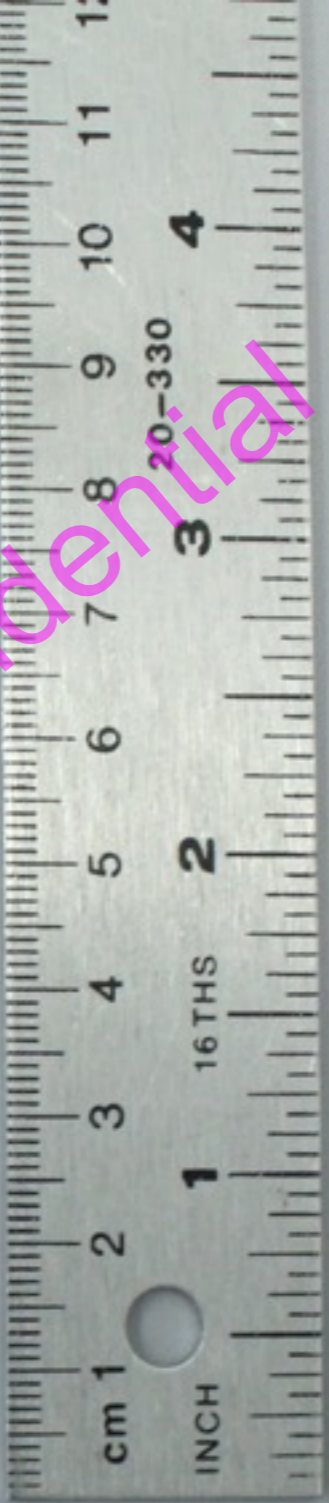

A1574

Headphone jack, Lightning port, Home Button,
Speaker Assembly, Flex Connector - Front

Apple Proprietary and Confidential