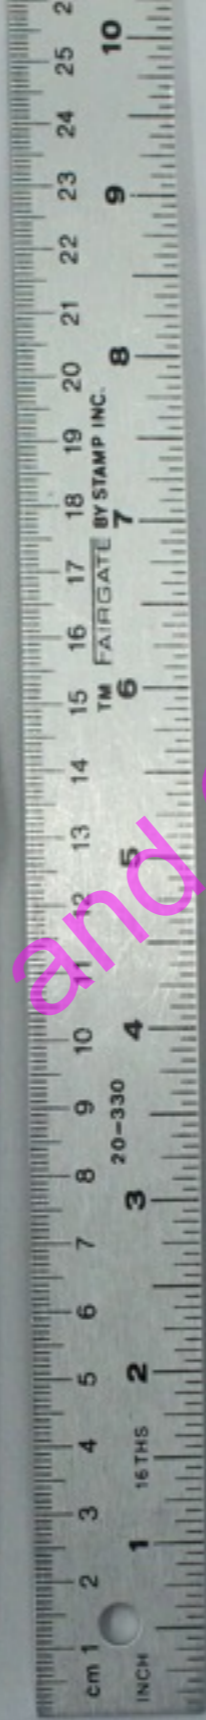

**A1574**

LCD and Touch Screen removed

Apple Proprietary and Confidential

A1574  
Shield Cover Removed

Apple Proprietary and Confidential

**A1574**

LCD/Touch Screen Assembly - Front

**A1574**

LCD/Touch Screen Assembly - Back

Apple Proprietary and Confidential

**A1574**

Battery Removed

WiFi-Bluetooth Antenna

Apple Proprietary and Confidential

**A1574**  
Battery Front

Apple Proprietary and Confidential