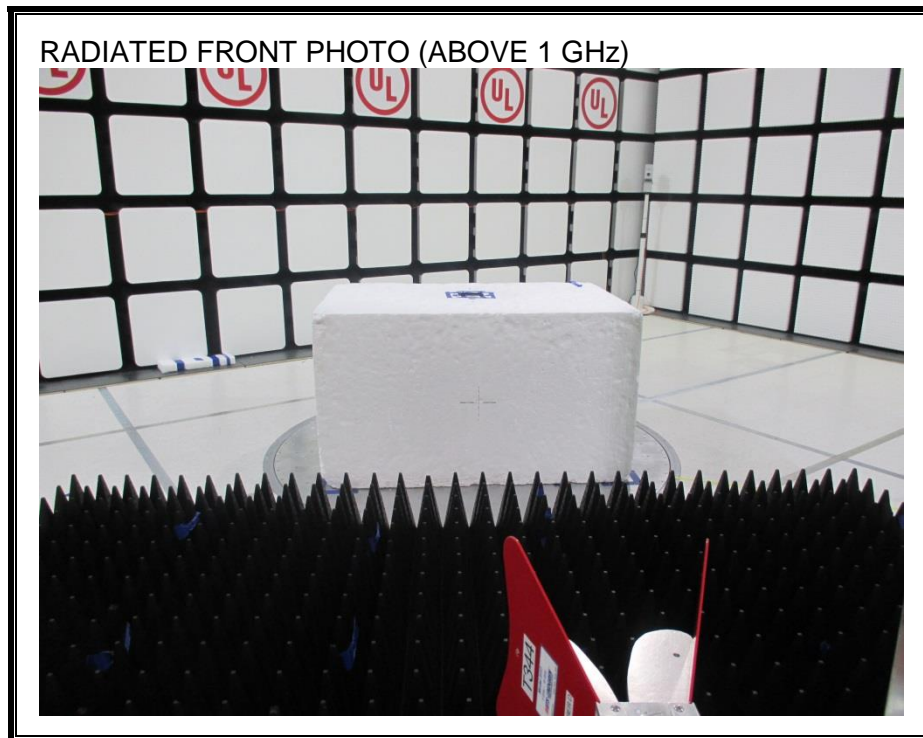

12. SETUP PHOTOS

ANTENNA PORT CONDUCTED RF MEASUREMENT SETUP

RADIATED RF MEASUREMENT SETUP (BELOW 1 GHz)

RADIATED RF MEASUREMENT SETUP (ABOVE 1 GHz)

RADIATED RF MEASUREMENT SETUP FOR PORTABLE CONFIGURATION

POWERLINE CONDUCTED EMISSIONS MEASUREMENT SETUP

DYNAMIC FREQUENCY SELECTION MEASUREMENT SETUP

DFS FRONT PHOTO (CLIENT MODE SETUP)

DFS FRONT PHOTO (CLIENT-TO-CLIENT COMMUNICATIONS MODE SETUP)

END OF REPORT