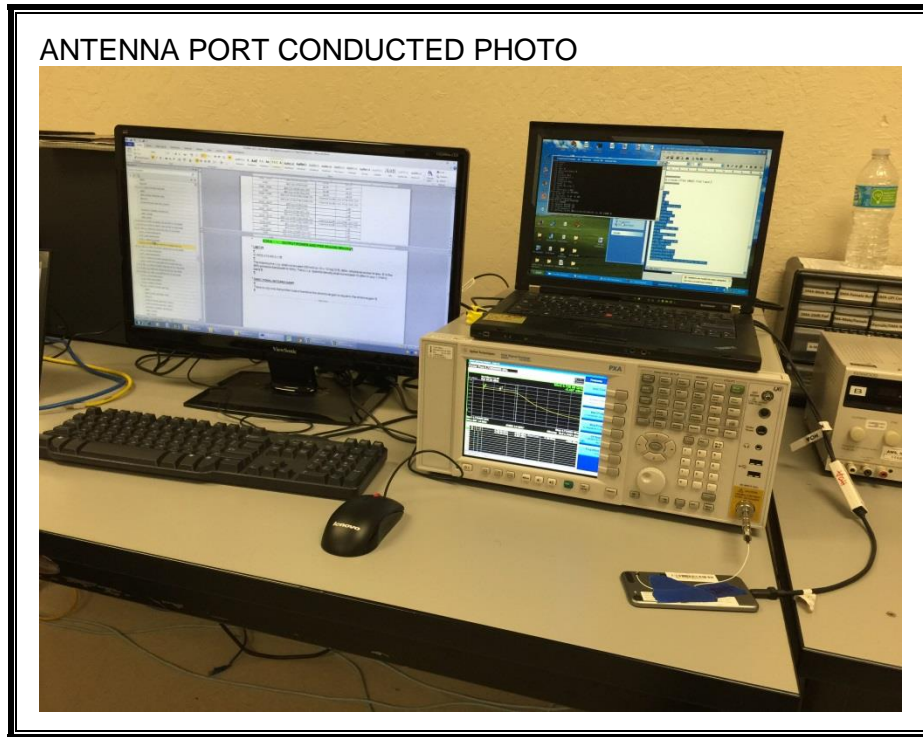

12. SETUP PHOTOS

ANTENNA PORT CONDUCTED RF MEASUREMENT SETUP

RADIATED RF MEASUREMENT SETUP (BELOW 1 GHz)

RADIATED RF MEASUREMENT SETUP (ABOVE 1 GHz)

RADIATED RF MEASUREMENT SETUP FOR PORTABLE CONFIGURATION

POWERLINE CONDUCTED EMISSIONS MEASUREMENT SETUP

DYNAMIC FREQUENCY SELECTION MEASUREMENT SETUP

DFS FRONT PHOTO (CLIENT MODE SETUP)

DFS FRONT PHOTO (CLIENT-TO-CLIENT COMMUNICATIONS MODE SETUP)

END OF REPORT