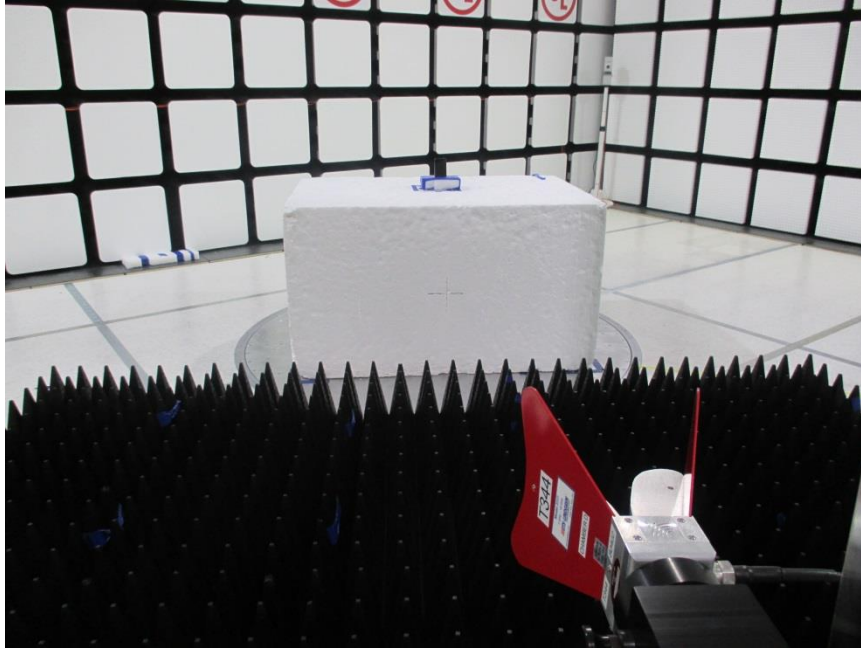

11. SETUP PHOTOS

ANTENNA PORT CONDUCTED RF MEASUREMENT SETUP

RADIATED RF MEASUREMENT SETUP (BELOW 1 GHz)

RADIATED RF MEASUREMENT SETUP (ABOVE 1 GHz)

RADIATED RF MEASUREMENT SETUP FOR PORTABLE CONFIGURATION

Y-AXIS FRONT PHOTO

Y-AXIS BACK PHOTO

Z-AXIS FRONT PHOTO

Z-AXIS BACK PHOTO

POWERLINE CONDUCTED EMISSIONS MEASUREMENT SETUP

END OF REPORT