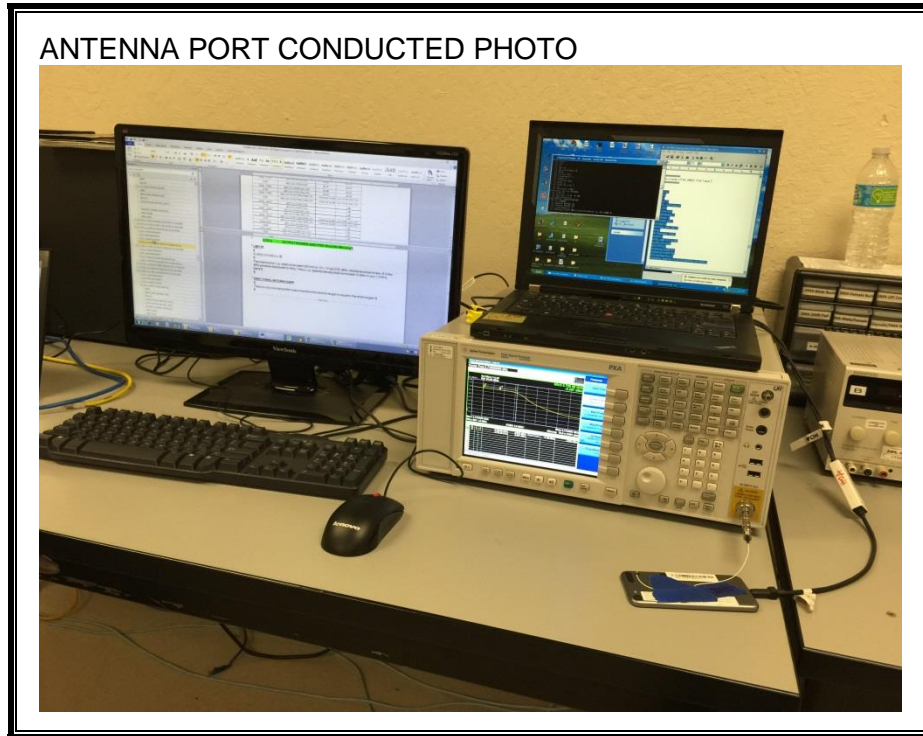

11. SETUP PHOTOS

ANTENNA PORT CONDUCTED RF MEASUREMENT SETUP

RADIATED RF MEASUREMENT SETUP (BELOW 1 GHz)

RADIATED RF MEASUREMENT SETUP (ABOVE 1 GHz)

RADIATED RF MEASUREMENT SETUP FOR PORTABLE CONFIGURATION

Y-AXIS FRONT PHOTO

Y-AXIS BACK PHOTO

Z-AXIS FRONT PHOTO

Z-AXIS BACK PHOTO

POWERLINE CONDUCTED EMISSIONS MEASUREMENT SETUP

END OF REPORT