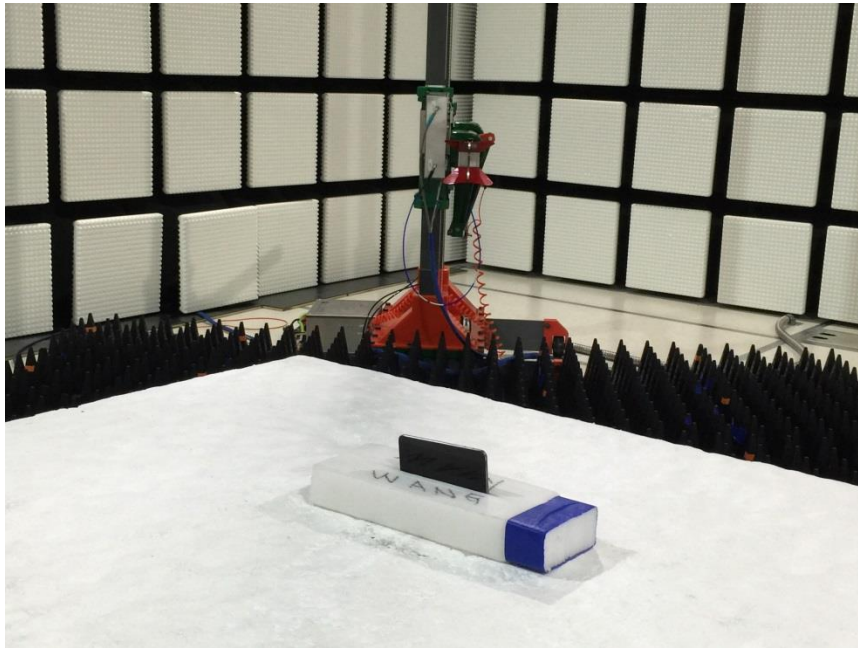

11. SETUP PHOTOS

ANTENNA PORT CONDUCTED RF MEASUREMENT SETUP

RADIATED RF MEASUREMENT SETUP (BELOW 1 GHz)

RADIATED RF MEASUREMENT SETUP (ABOVE 1 GHz)

RADIATED RF MEASUREMENT SETUP FOR PORTABLE CONFIGURATION

Y-AXIS FRONT PHOTO

Y-AXIS BACK PHOTO

Z-AXIS FRONT PHOTO

Z-AXIS BACK PHOTO

POWERLINE CONDUCTED EMISSIONS MEASUREMENT SETUP

END OF REPORT