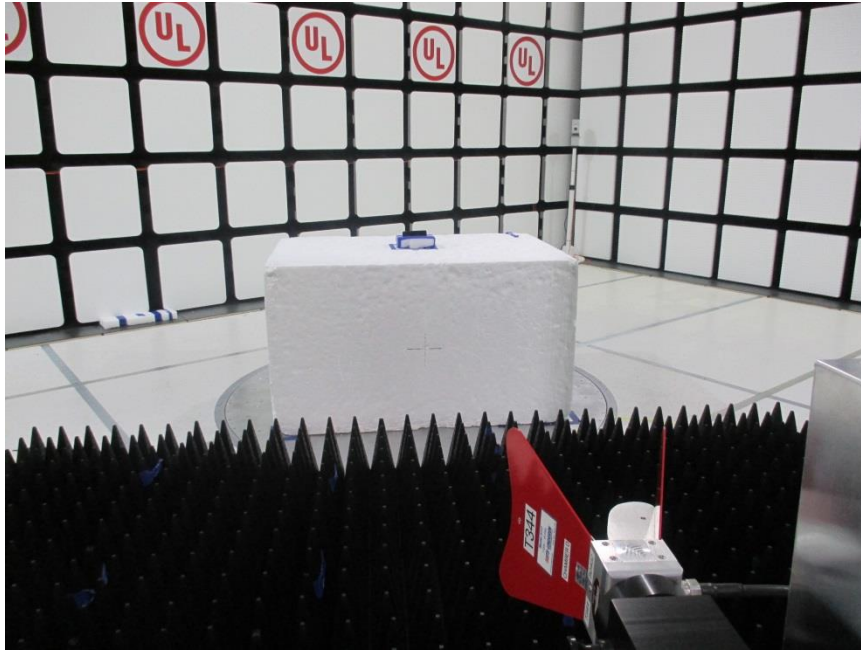

11. SETUP PHOTOS

ANTENNA PORT CONDUCTED RF MEASUREMENT SETUP

RADIATED RF MEASUREMENT SETUP (BELOW 1 GHz)

RADIATED RF MEASUREMENT SETUP (ABOVE 1 GHz)

RADIATED RF MEASUREMENT SETUP FOR PORTABLE CONFIGURATION

Y-AXIS FRONT PHOTO

Y-AXIS BACK PHOTO

Z-AXIS FRONT PHOTO

Z-AXIS BACK PHOTO

POWERLINE CONDUCTED EMISSIONS MEASUREMENT SETUP

END OF REPORT