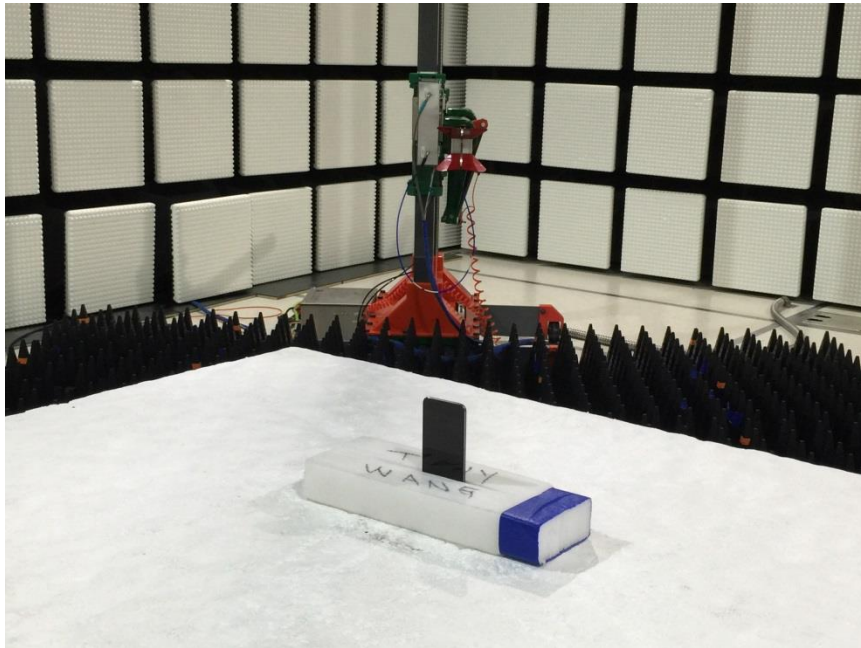

11. SETUP PHOTOS

ANTENNA PORT CONDUCTED RF MEASUREMENT SETUP

RADIATED RF MEASUREMENT SETUP (BELOW 1 GHz)

RADIATED RF MEASUREMENT SETUP (ABOVE 1 GHz)

RADIATED RF MEASUREMENT SETUP FOR PORTABLE CONFIGURATION

Y-AXIS FRONT PHOTO

Y-AXIS BACK PHOTO

Z-AXIS FRONT PHOTO

Z-AXIS BACK PHOTO

POWERLINE CONDUCTED EMISSIONS MEASUREMENT SETUP

END OF REPORT