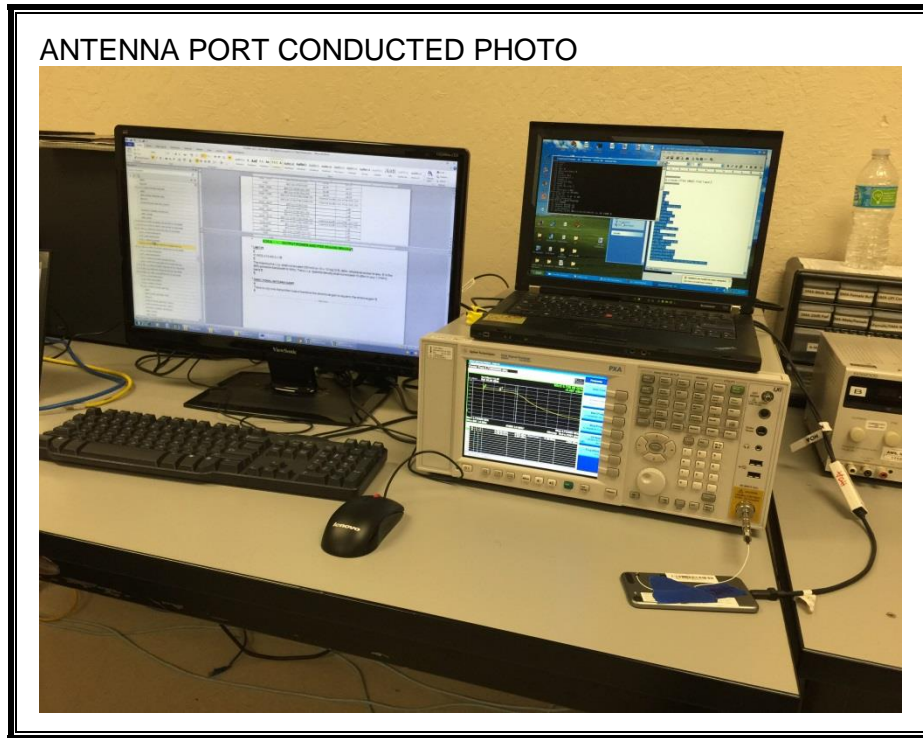

10. SETUP PHOTOS

ANTENNA PORT CONDUCTED RF MEASUREMENT SETUP

RADIATED RF MEASUREMENT SETUP (BELOW 1 GHz)

RADIATED RF MEASUREMENT SETUP (ABOVE 1 GHz)

RADIATED RF MEASUREMENT SETUP FOR PORTABLE CONFIGURATION

Y-AXIS FRONT PHOTO

Y-AXIS BACK PHOTO

Z-AXIS FRONT PHOTO

Z-AXIS BACK PHOTO

POWERLINE CONDUCTED EMISSIONS MEASUREMENT SETUP

END OF REPORT