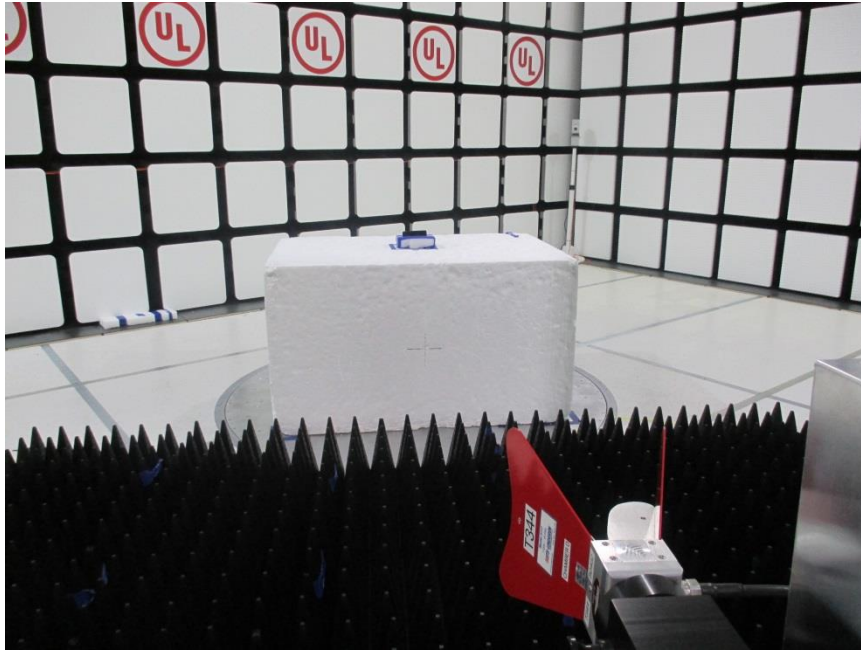

10. SETUP PHOTOS

ANTENNA PORT CONDUCTED RF MEASUREMENT SETUP

RADIATED RF MEASUREMENT SETUP (BELOW 1 GHz)

RADIATED RF MEASUREMENT SETUP (ABOVE 1 GHz)

RADIATED RF MEASUREMENT SETUP FOR PORTABLE CONFIGURATION

Y-AXIS FRONT PHOTO

Y-AXIS BACK PHOTO

Z-AXIS FRONT PHOTO

Z-AXIS BACK PHOTO

POWERLINE CONDUCTED EMISSIONS MEASUREMENT SETUP

END OF REPORT