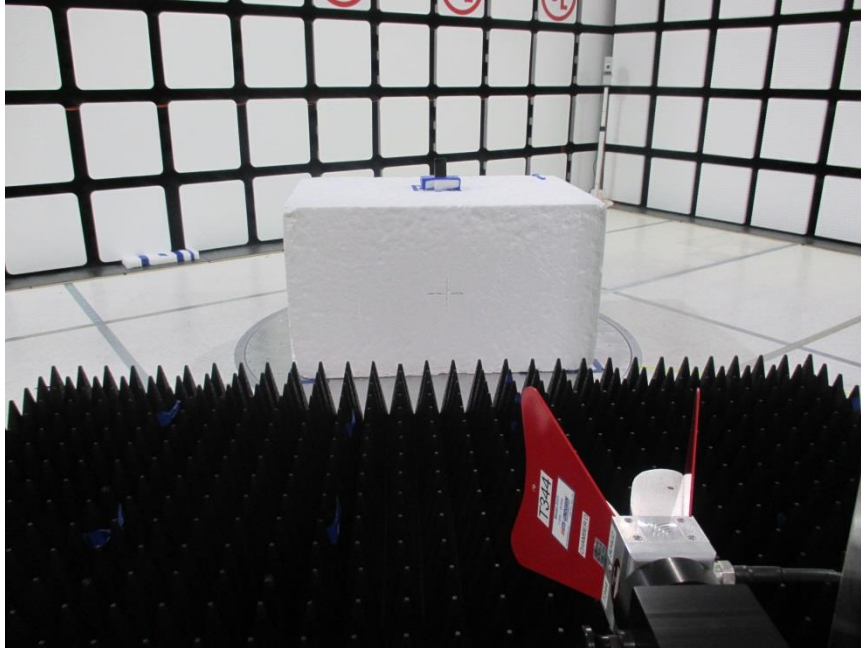

10. SETUP PHOTOS

ANTENNA PORT CONDUCTED RF MEASUREMENT SETUP

RADIATED RF MEASUREMENT SETUP (BELOW 1 GHz)

RADIATED RF MEASUREMENT SETUP (ABOVE 1 GHz)

RADIATED RF MEASUREMENT SETUP FOR PORTABLE CONFIGURATION

Y-AXIS FRONT PHOTO

Y-AXIS BACK PHOTO

Z-AXIS FRONT PHOTO

Z-AXIS BACK PHOTO

POWERLINE CONDUCTED EMISSIONS MEASUREMENT SETUP

END OF REPORT