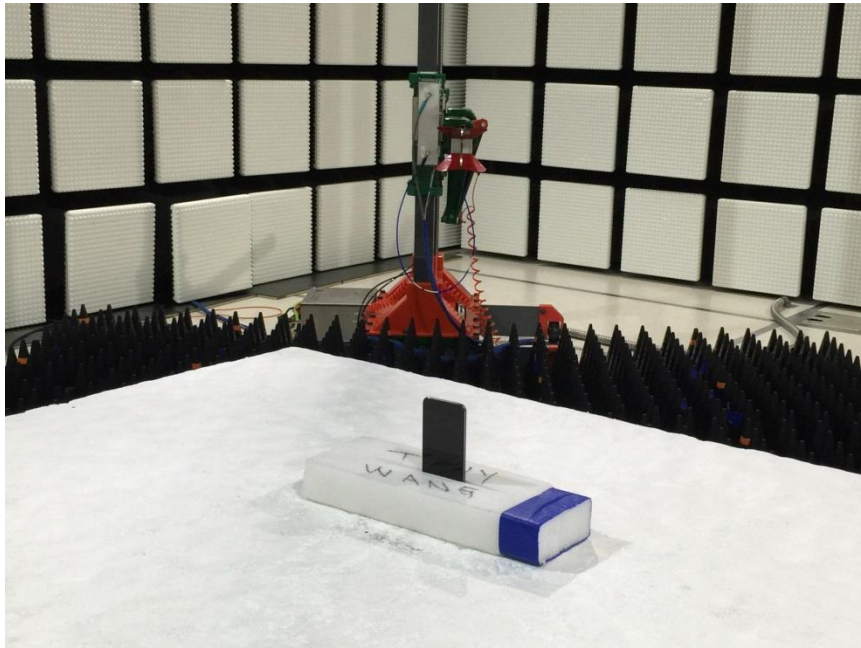

10. SETUP PHOTOS

ANTENNA PORT CONDUCTED RF MEASUREMENT SETUP

RADIATED RF MEASUREMENT SETUP (BELOW 1 GHz)

RADIATED RF MEASUREMENT SETUP (ABOVE 1 GHz)

RADIATED RF MEASUREMENT SETUP FOR PORTABLE CONFIGURATION

Y-AXIS FRONT PHOTO

Y-AXIS BACK PHOTO

Z-AXIS FRONT PHOTO

Z-AXIS BACK PHOTO

POWERLINE CONDUCTED EMISSIONS MEASUREMENT SETUP

END OF REPORT