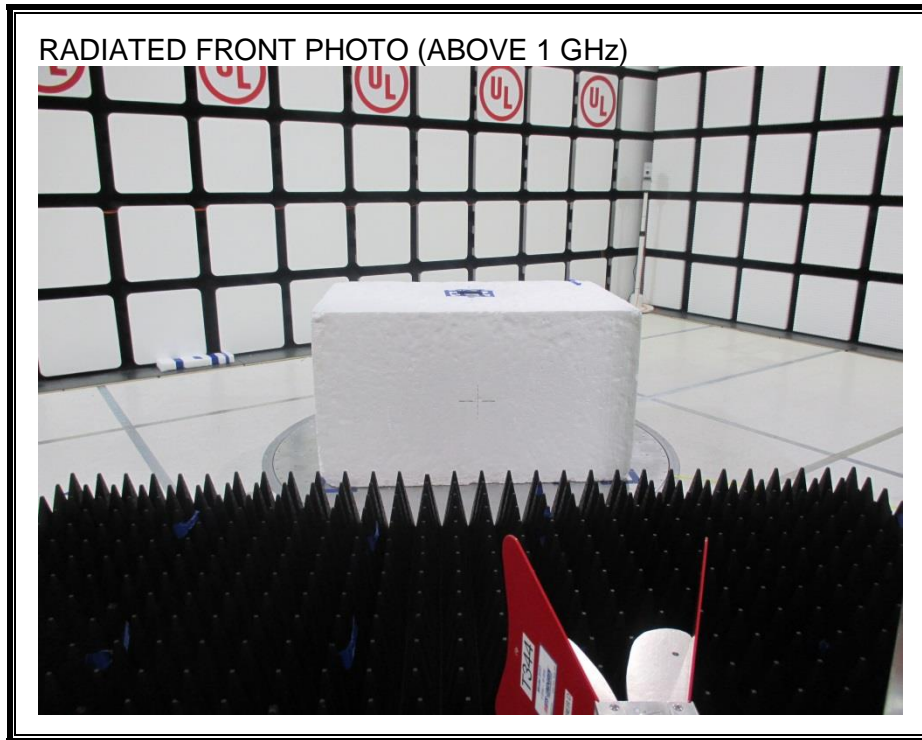

10. SETUP PHOTOS

ANTENNA PORT CONDUCTED RF MEASUREMENT SETUP

RADIATED RF MEASUREMENT SETUP (BELOW 1 GHz)

RADIATED RF MEASUREMENT SETUP (ABOVE 1 GHz)

RADIATED RF MEASUREMENT SETUP FOR PORTABLE CONFIGURATION

Y-AXIS FRONT PHOTO

Y-AXIS BACK PHOTO

Z-AXIS FRONT PHOTO

Z-AXIS BACK PHOTO

POWERLINE CONDUCTED EMISSIONS MEASUREMENT SETUP

END OF REPORT