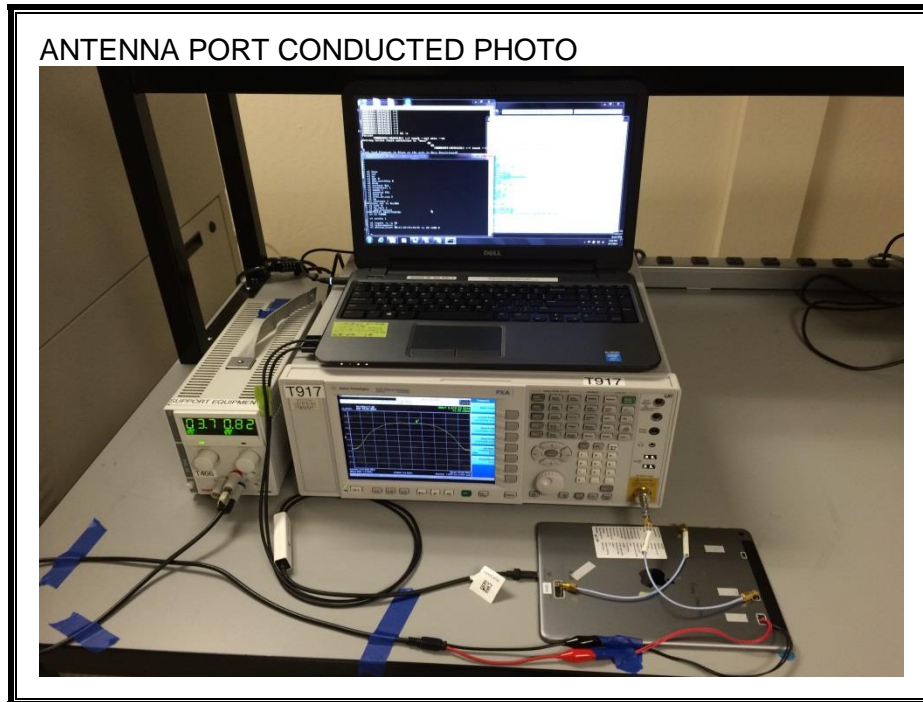

12. SETUP PHOTOS

ANTENNA PORT CONDUCTED RF MEASUREMENT SETUP

RADIATED RF MEASUREMENT SETUP (BELOW 1 GHz)

RADIATED RF MEASUREMENT SETUP (ABOVE 1 GHz)

RADIATED RF MEASUREMENT SETUP FOR PORTABLE CONFIGURATION

POWERLINE CONDUCTED EMISSIONS MEASUREMENT SETUP

LINE CONDUCTED FRONT PHOTO

LINE CONDUCTED BACK PHOTO

END OF REPORT