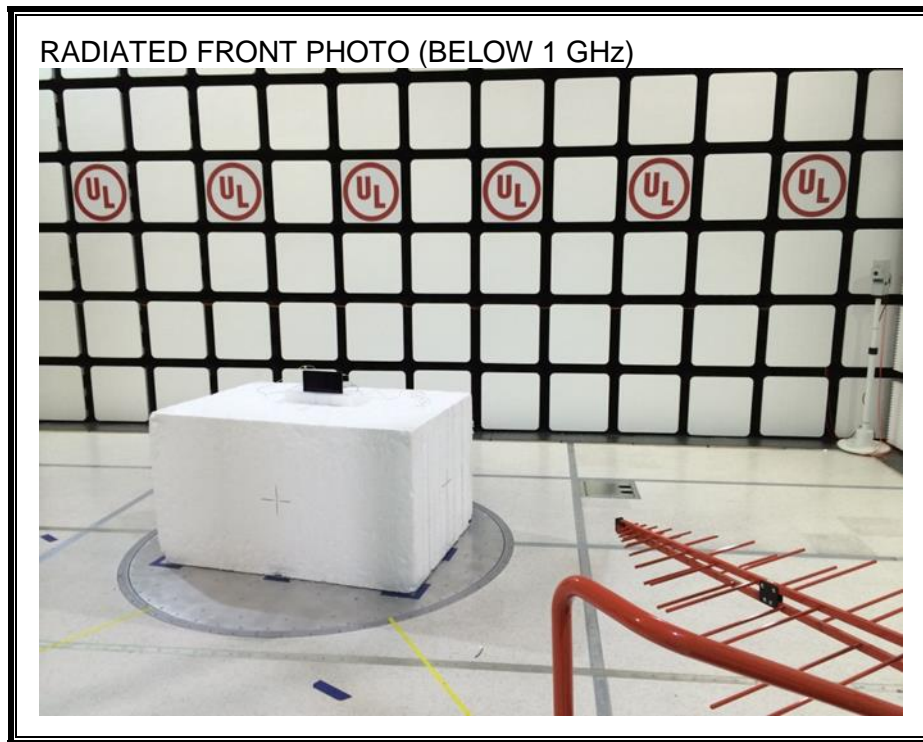

12. SETUP PHOTOS

ANTENNA PORT CONDUCTED RF MEASUREMENT SETUP

RADIATED RF MEASUREMENT SETUP (BELOW 1 GHz)

RADIATED RF MEASUREMENT SETUP (ABOVE 1 GHz)

RADIATED RF MEASUREMENT SETUP FOR PORTABLE CONFIGURATION

POWERLINE CONDUCTED EMISSIONS MEASUREMENT SETUP

LINE CONDUCTED FRONT PHOTO

LINE CONDUCTED BACK PHOTO

END OF REPORT