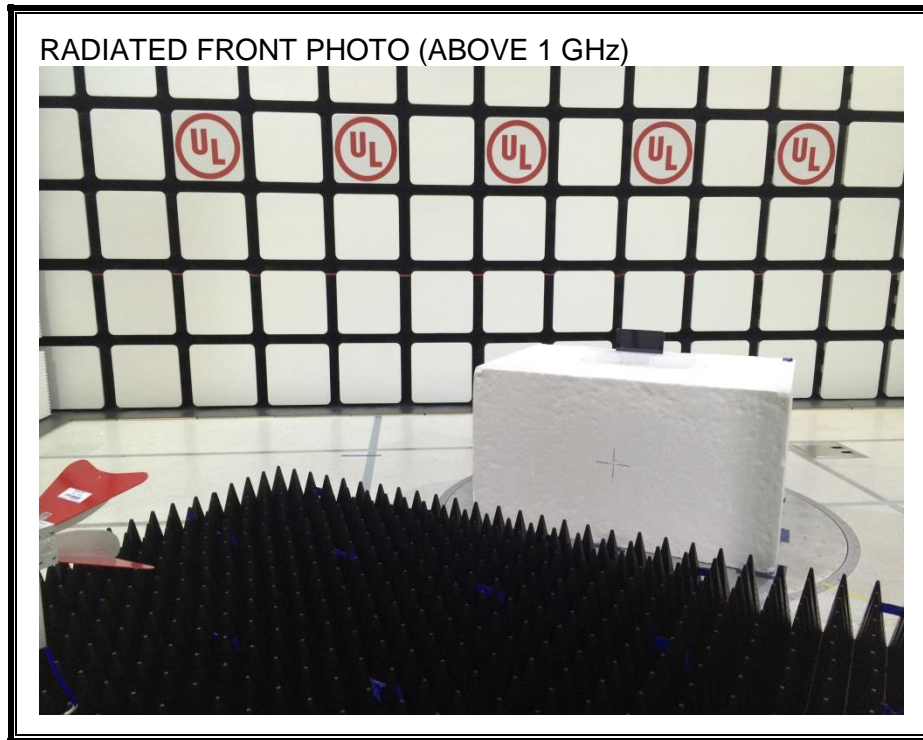

12. SETUP PHOTOS

ANTENNA PORT CONDUCTED RF MEASUREMENT SETUP

RADIATED RF MEASUREMENT SETUP (BELOW 1 GHz)

RADIATED RF MEASUREMENT SETUP (ABOVE 1 GHz)

RADIATED RF MEASUREMENT SETUP FOR PORTABLE CONFIGURATION

POWERLINE CONDUCTED EMISSIONS MEASUREMENT SETUP

LINE CONDUCTED FRONT PHOTO

LINE CONDUCTED BACK PHOTO

END OF REPORT