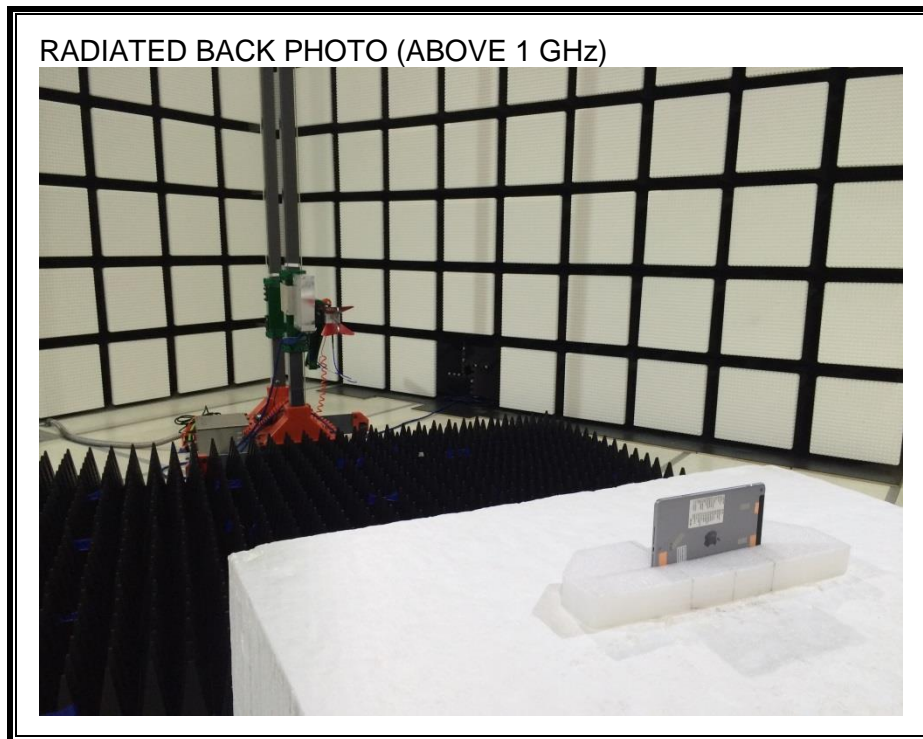

12. SETUP PHOTOS

ANTENNA PORT CONDUCTED RF MEASUREMENT SETUP

RADIATED RF MEASUREMENT SETUP (BELOW 1 GHz)

RADIATED RF MEASUREMENT SETUP (ABOVE 1 GHz)

RADIATED RF MEASUREMENT SETUP FOR PORTABLE CONFIGURATION

POWERLINE CONDUCTED EMISSIONS MEASUREMENT SETUP

LINE CONDUCTED FRONT PHOTO

LINE CONDUCTED BACK PHOTO

END OF REPORT