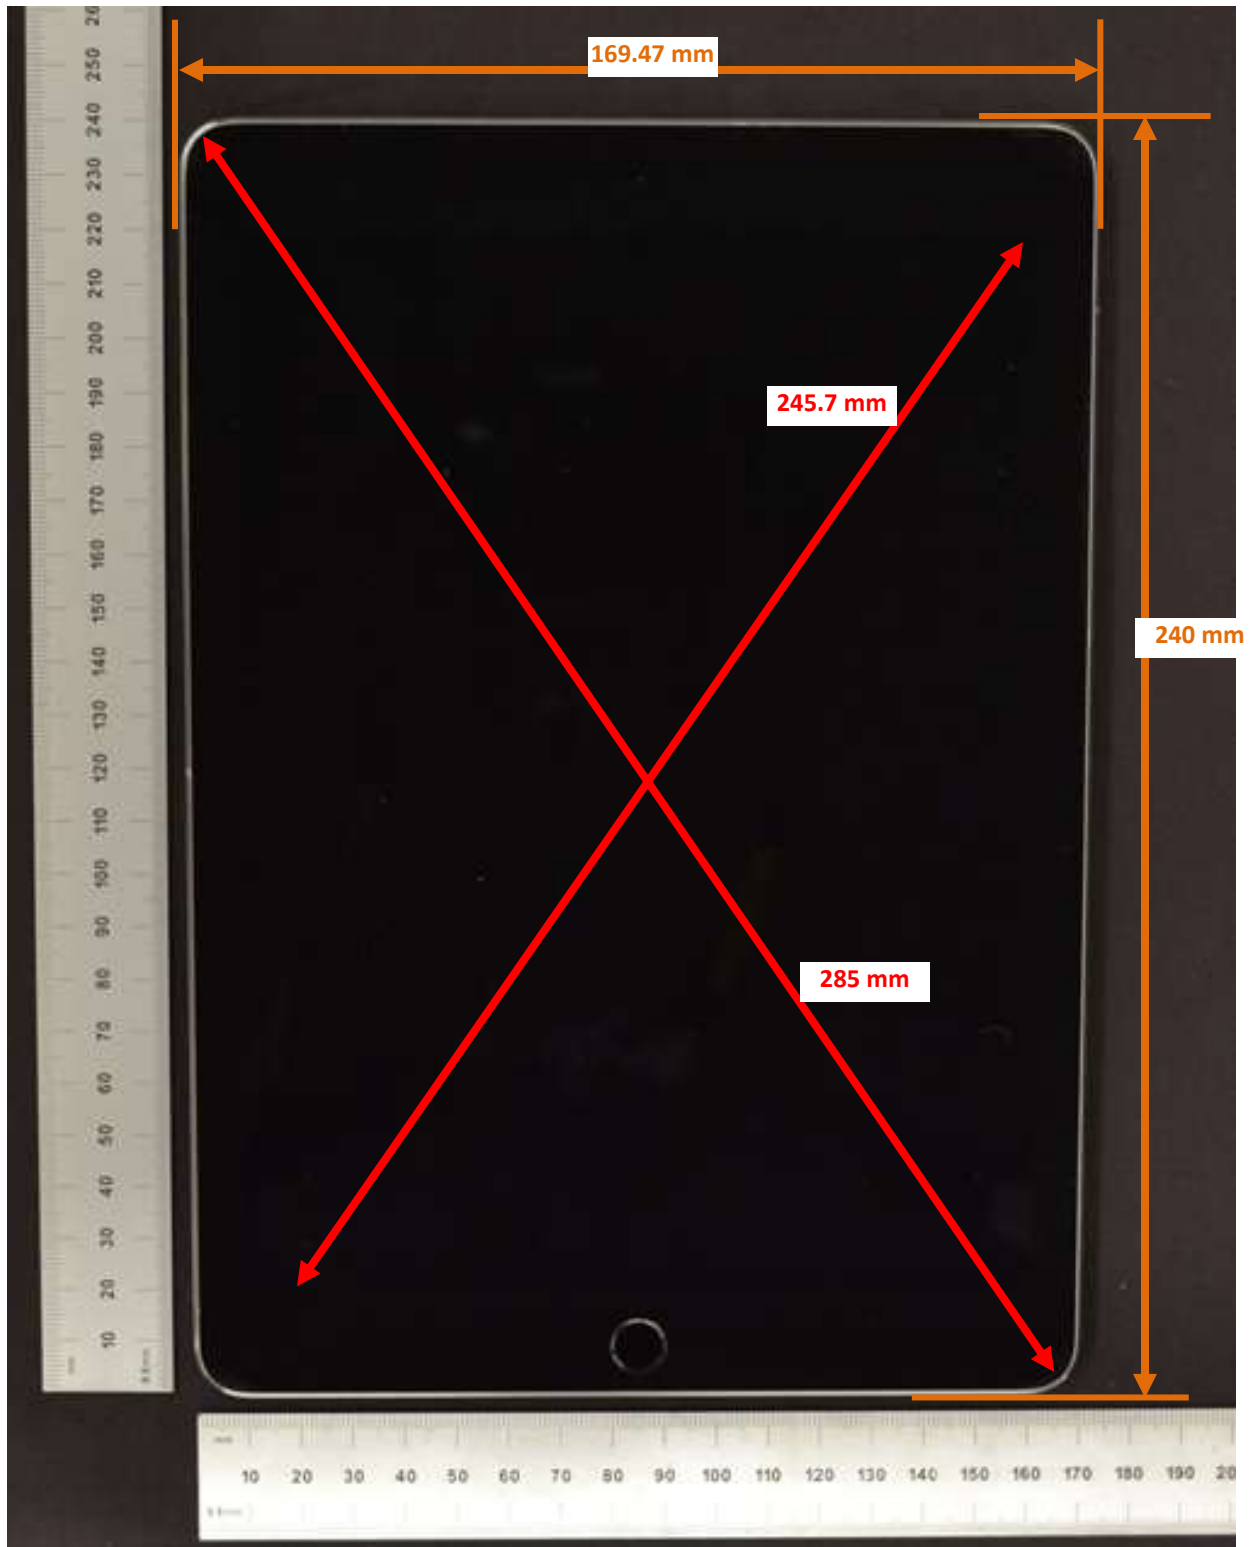

DUT and SAR Setup Photos

Overall Dimensions

Front View of the DUT

Rear View of the DUT

Setup Photos

Body Exposure Conditions

Rear at 0 mm

Edge 1 at 0 mm

Edge 2 at 0 mm

Edge 3 at 0 mm

Edge 4 at 0 mm