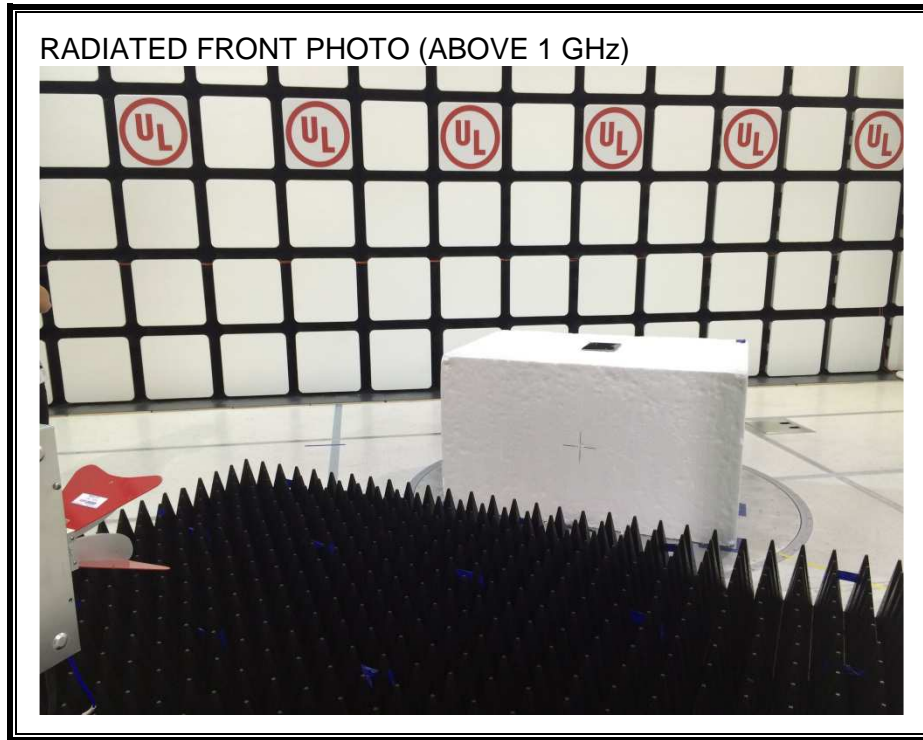

## 12. SETUP PHOTOS

### ANTENNA PORT CONDUCTED RF MEASUREMENT SETUP

**RADIATED RF MEASUREMENT SETUP (BELOW 1 GHz)**

**RADIATED RF MEASUREMENT SETUP (ABOVE 1 GHz)**

**RADIATED RF MEASUREMENT SETUP FOR PORTABLE CONFIGURATION**

X-AXIS PHOTO

Y-AXIS PHOTO

**POWERLINE CONDUCTED EMISSIONS MEASUREMENT SETUP**

LINE CONDUCTED FRONT PHOTO

LINE CONDUCTED BACK PHOTO

**END OF REPORT**