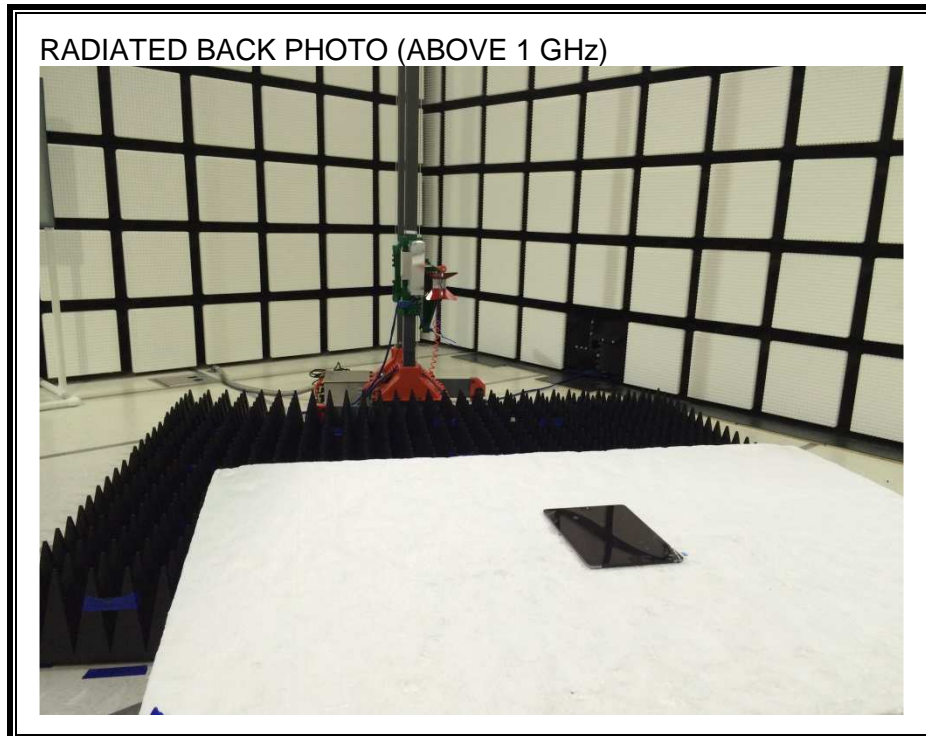

## 12. SETUP PHOTOS

### ANTENNA PORT CONDUCTED RF MEASUREMENT SETUP

**RADIATED RF MEASUREMENT SETUP (BELOW 1 GHz)**

**RADIATED RF MEASUREMENT SETUP (ABOVE 1 GHz)**

**RADIATED RF MEASUREMENT SETUP FOR PORTABLE CONFIGURATION**

X-AXIS PHOTO

Y-AXIS PHOTO

**POWERLINE CONDUCTED EMISSIONS MEASUREMENT SETUP**

LINE CONDUCTED FRONT PHOTO

LINE CONDUCTED BACK PHOTO

**END OF REPORT**