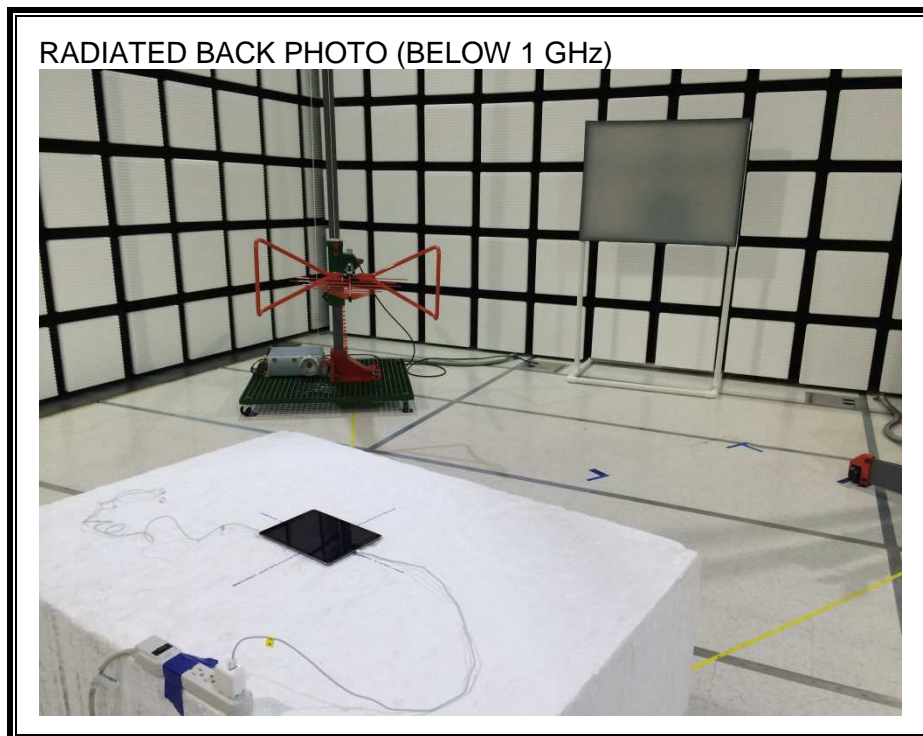

## 12. SETUP PHOTOS

### ANTENNA PORT CONDUCTED RF MEASUREMENT SETUP

**RADIATED RF MEASUREMENT SETUP (BELOW 1 GHz)**

**RADIATED RF MEASUREMENT SETUP (ABOVE 1 GHz)**

**RADIATED RF MEASUREMENT SETUP FOR PORTABLE CONFIGURATION**

X-AXIS PHOTO

Y-AXIS PHOTO

**POWERLINE CONDUCTED EMISSIONS MEASUREMENT SETUP**

LINE CONDUCTED FRONT PHOTO

LINE CONDUCTED BACK PHOTO

**END OF REPORT**