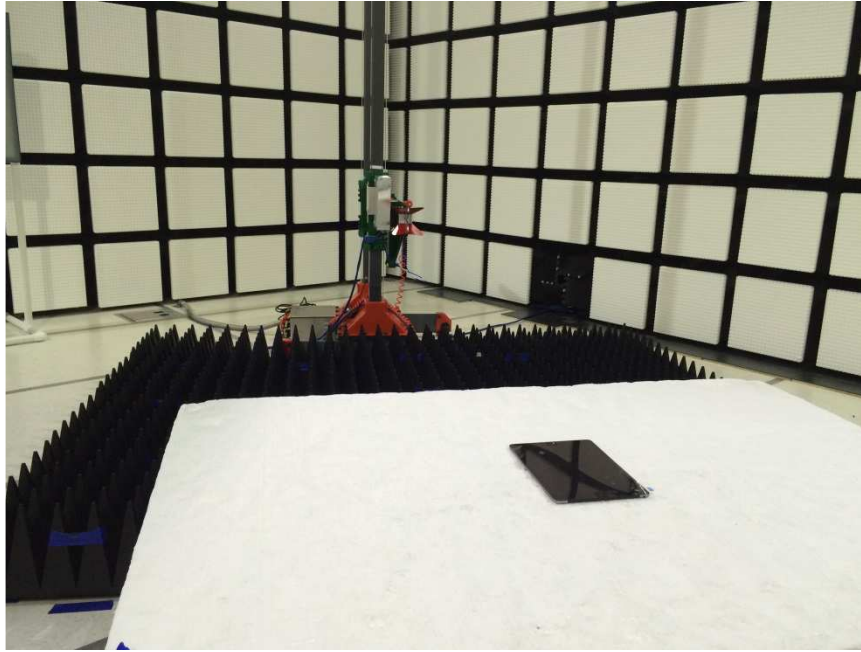

### ANTENNA PORT CONDUCTED RF MEASUREMENT SETUP

**RADIATED RF MEASUREMENT SETUP (BELOW 1 GHz)**

**RADIATED RF MEASUREMENT SETUP (ABOVE 1 GHz)**

**RADIATED RF MEASUREMENT SETUP FOR PORTABLE CONFIGURATION**

X-AXIS PHOTO

Y-AXIS PHOTO

**POWERLINE CONDUCTED EMISSIONS MEASUREMENT SETUP**

LINE CONDUCTED FRONT PHOTO

LINE CONDUCTED BACK PHOTO

**END OF REPORT**