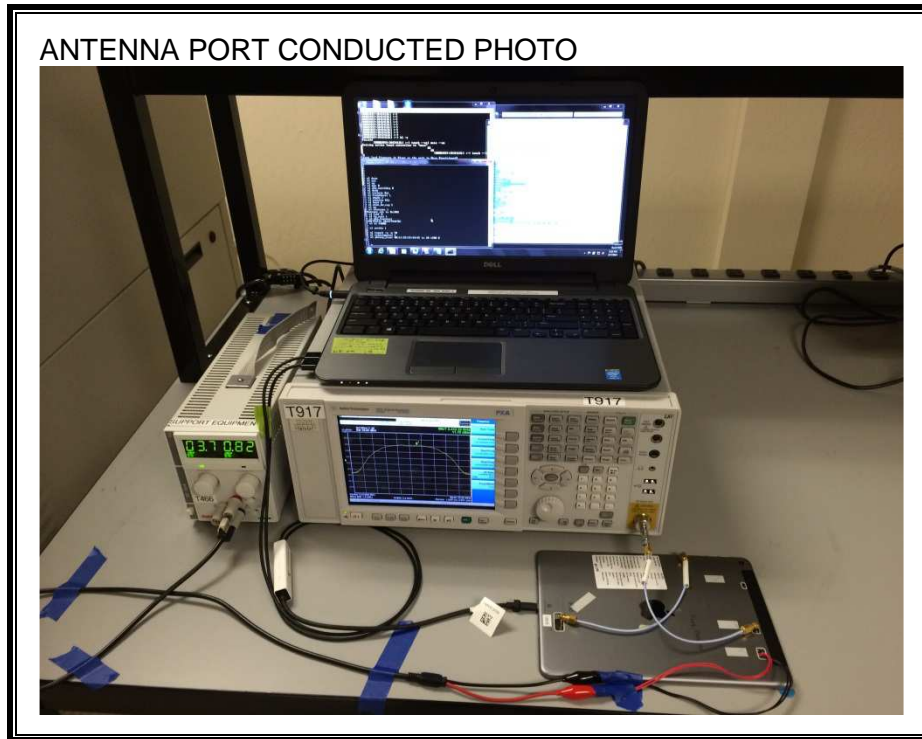

### ANTENNA PORT CONDUCTED RF MEASUREMENT SETUP

**RADIATED RF MEASUREMENT SETUP (BELOW 1 GHz)**

**RADIATED RF MEASUREMENT SETUP (ABOVE 1 GHz)**

**RADIATED RF MEASUREMENT SETUP FOR PORTABLE CONFIGURATION**

X-AXIS PHOTO

Y-AXIS PHOTO

**POWERLINE CONDUCTED EMISSIONS MEASUREMENT SETUP**

LINE CONDUCTED FRONT PHOTO

LINE CONDUCTED BACK PHOTO

**END OF REPORT**