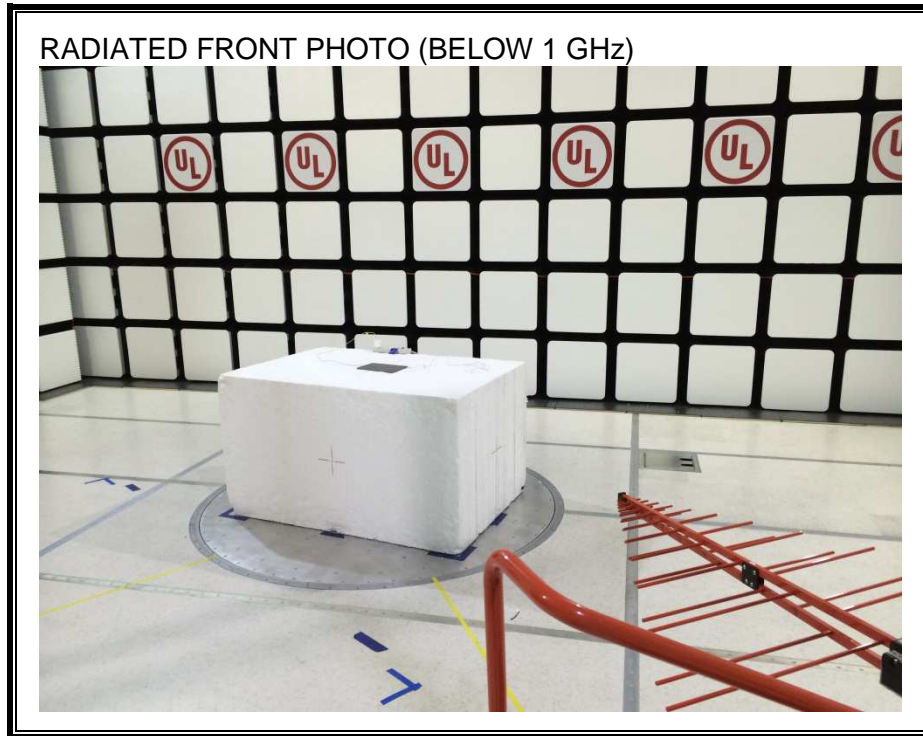

## 12. SETUP PHOTOS

### ANTENNA PORT CONDUCTED RF MEASUREMENT SETUP

**RADIATED RF MEASUREMENT SETUP (BELOW 1 GHz)**

**RADIATED RF MEASUREMENT SETUP (ABOVE 1 GHz)**

**RADIATED RF MEASUREMENT SETUP FOR PORTABLE CONFIGURATION**

X-AXIS PHOTO

Y-AXIS PHOTO

**POWERLINE CONDUCTED EMISSIONS MEASUREMENT SETUP**

LINE CONDUCTED FRONT PHOTO

LINE CONDUCTED BACK PHOTO

**END OF REPORT**