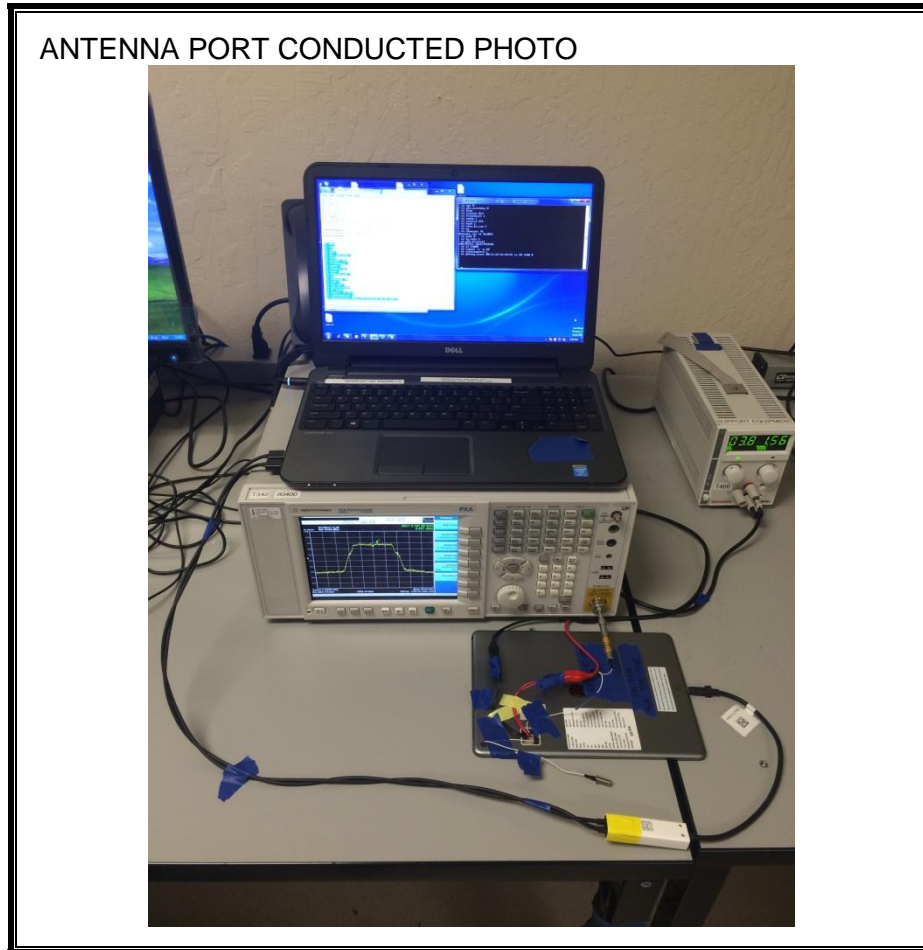

### ANTENNA PORT CONDUCTED RF MEASUREMENT SETUP

**RADIATED RF MEASUREMENT SETUP (BELOW 1 GHz)**

**RADIATED RF MEASUREMENT SETUP (ABOVE 1 GHz)**

**RADIATED RF MEASUREMENT SETUP FOR PORTABLE CONFIGURATION**

**POWERLINE CONDUCTED EMISSIONS MEASUREMENT SETUP**

**END OF REPORT**