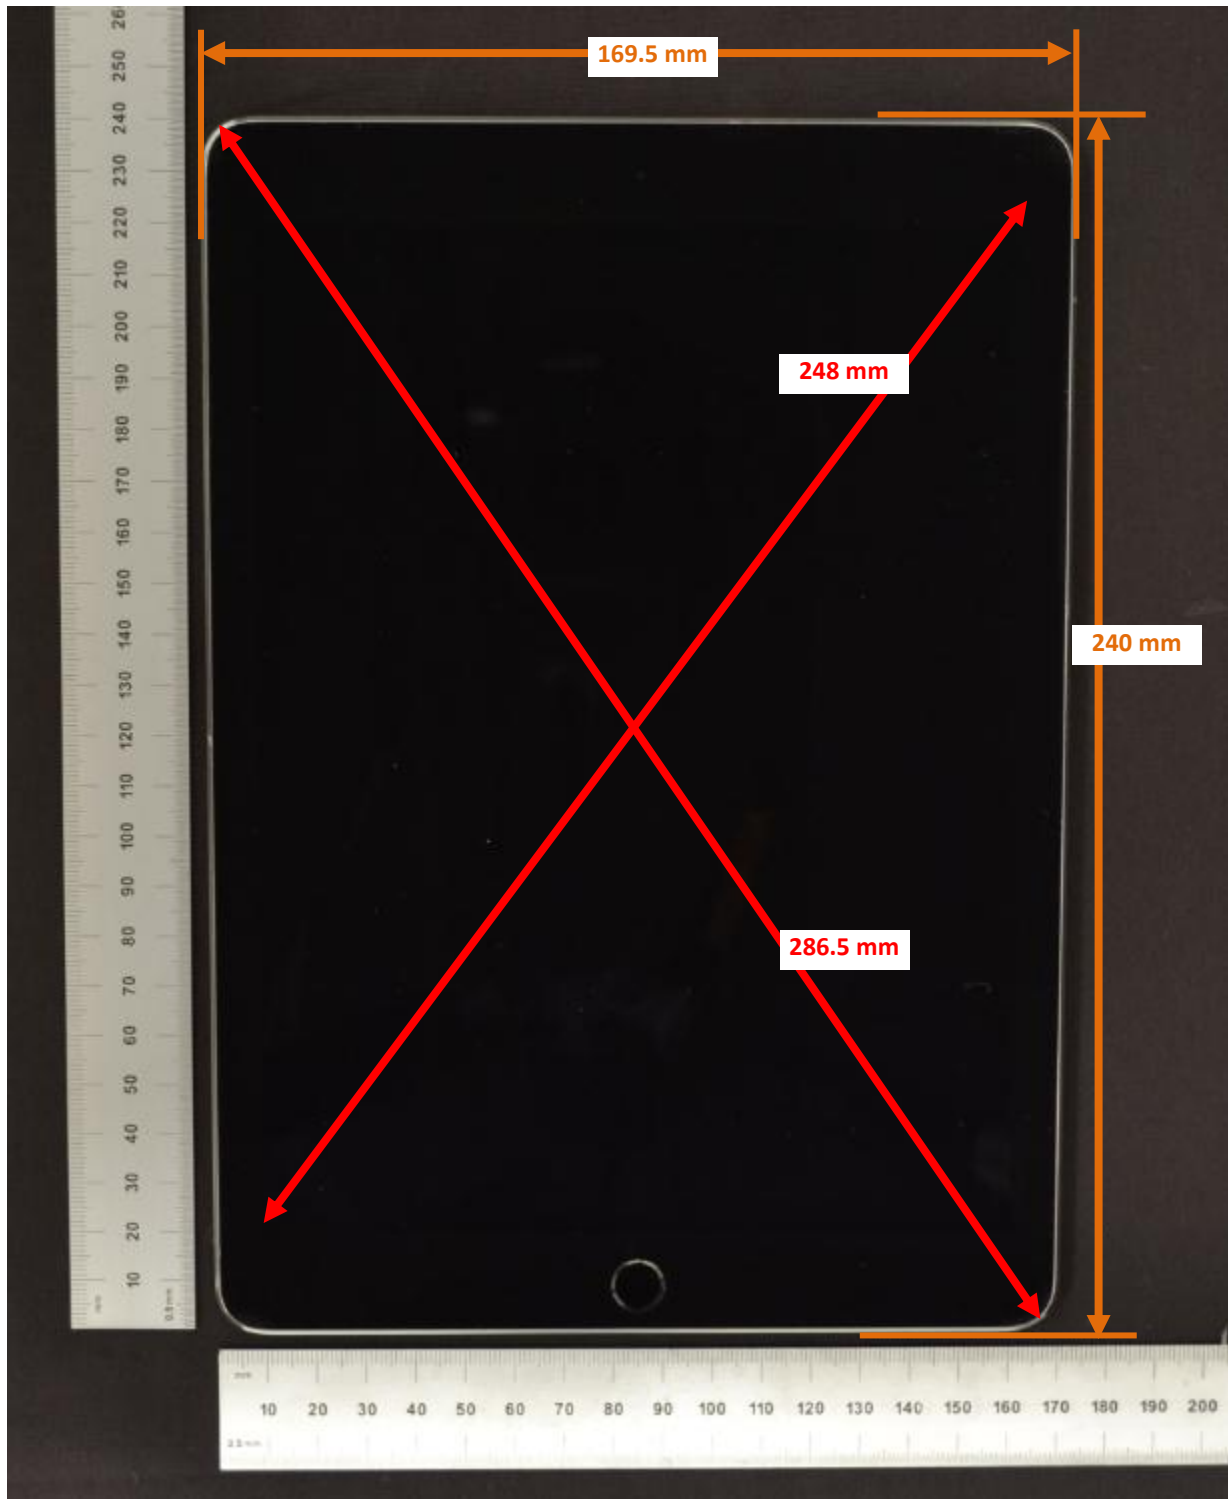

DUT and SAR Set-up Photos

Overall Dimensions

Front View of the DUT

Rear View of the DUT

Setup Photos Body Exposure Conditions

Rear at 0 mm

Edge 1 at 0 mm

Edge 2 at 0 mm

Edge 4 at 0 mm