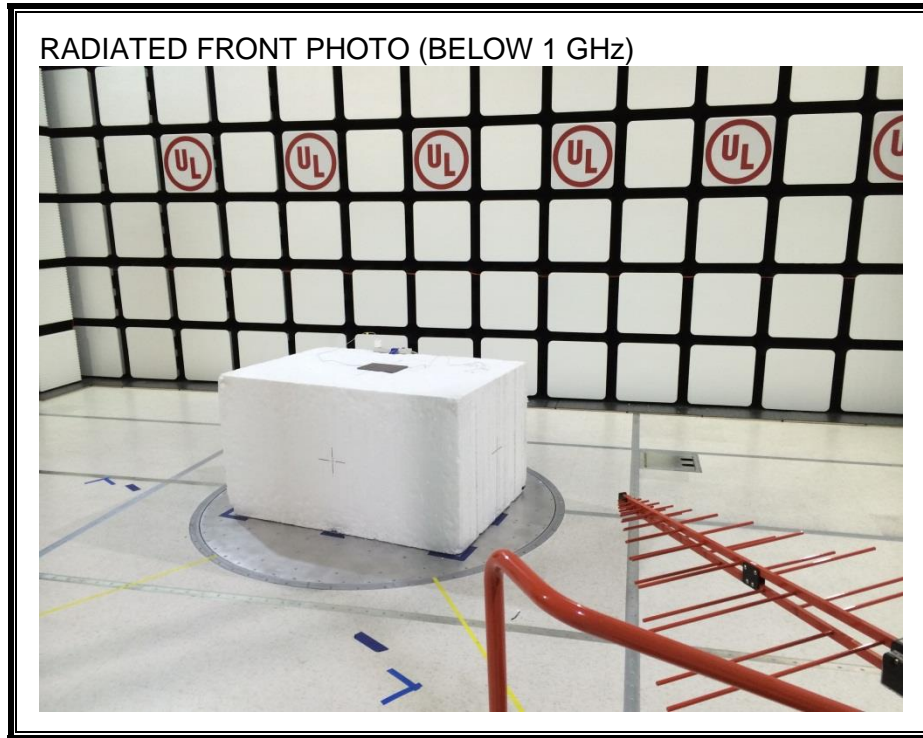

## 12. SETUP PHOTOS

### ANTENNA PORT CONDUCTED RF MEASUREMENT SETUP

**RADIATED RF MEASUREMENT SETUP (BELOW 1 GHz)**

**RADIATED RF MEASUREMENT SETUP (ABOVE 1 GHz)**

**RADIATED RF MEASUREMENT SETUP FOR PORTABLE CONFIGURATION**

**POWERLINE CONDUCTED EMISSIONS MEASUREMENT SETUP**

LINE CONDUCTED FRONT PHOTO

LINE CONDUCTED BACK PHOTO

**END OF REPORT**