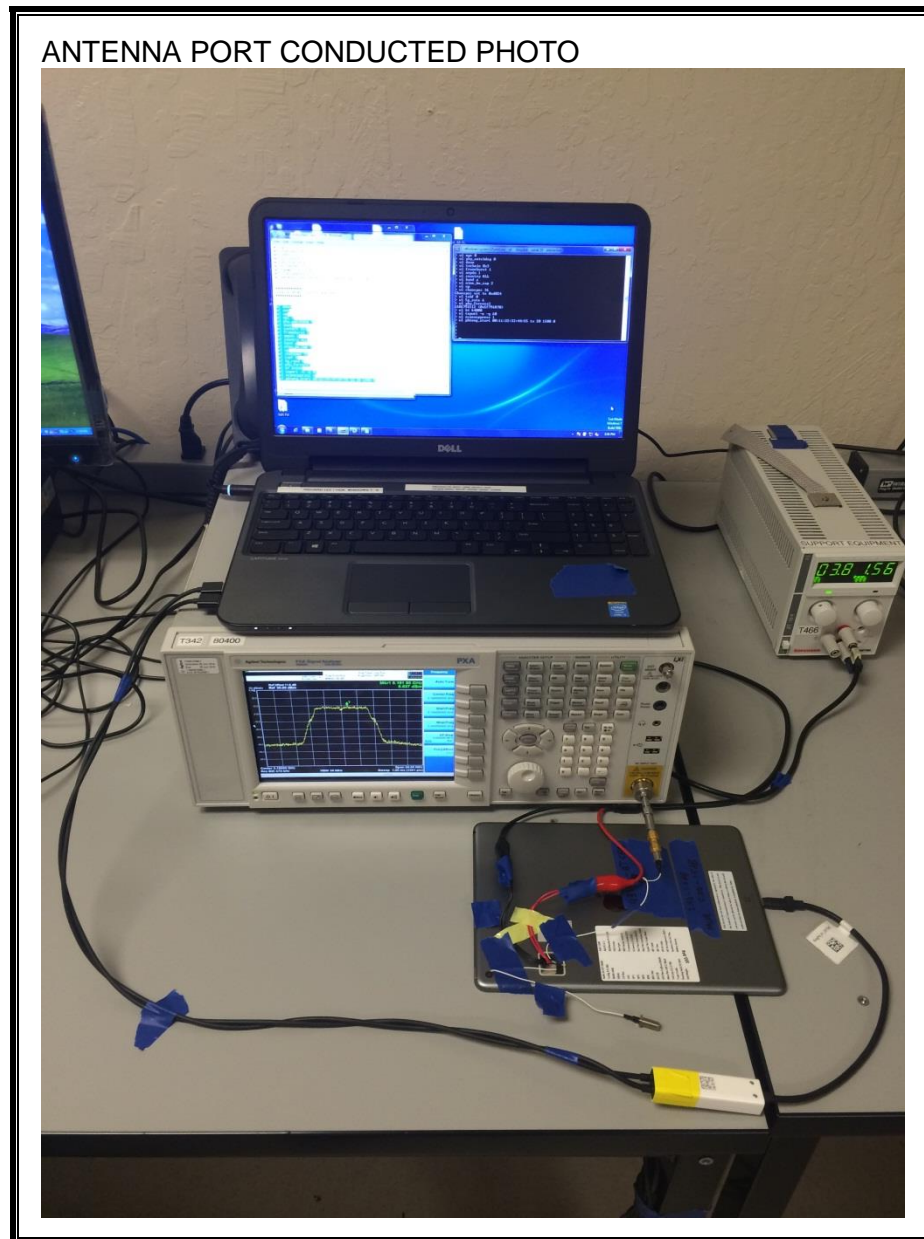

### ANTENNA PORT CONDUCTED RF MEASUREMENT SETUP

**RADIATED RF MEASUREMENT SETUP (BELOW 1 GHz)**

**RADIATED RF MEASUREMENT SETUP (ABOVE 1 GHz)**

**RADIATED RF MEASUREMENT SETUP FOR PORTABLE CONFIGURATION**

**POWERLINE CONDUCTED EMISSIONS MEASUREMENT SETUP**

LINE CONDUCTED FRONT PHOTO

LINE CONDUCTED BACK PHOTO

**END OF REPORT**