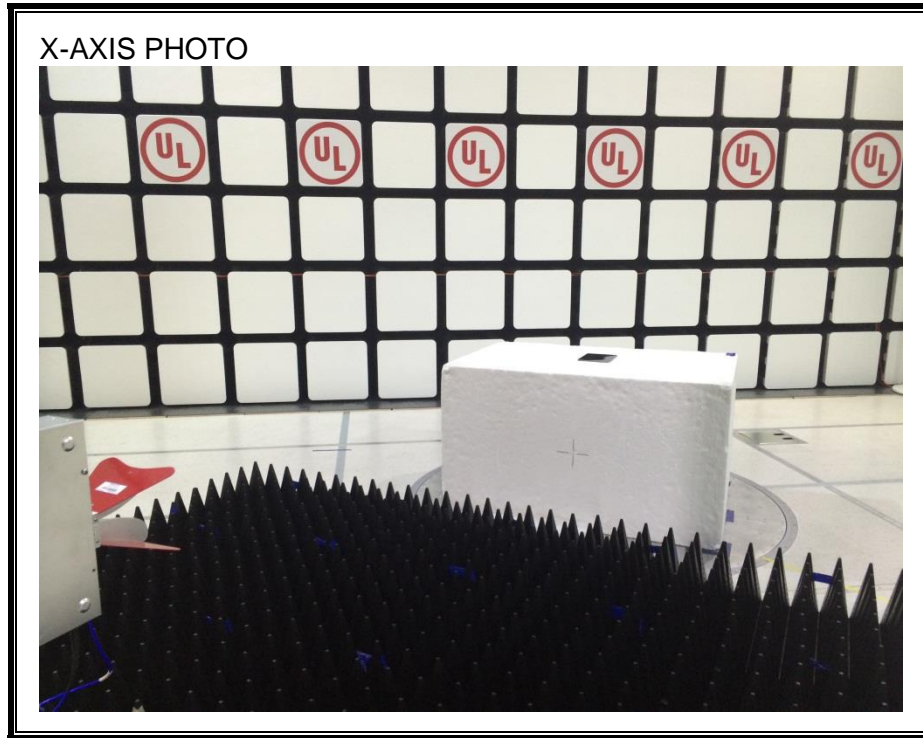

### ANTENNA PORT CONDUCTED RF MEASUREMENT SETUP

**RADIATED RF MEASUREMENT SETUP (BELOW 1 GHz)**

**RADIATED RF MEASUREMENT SETUP (ABOVE 1 GHz)**

**RADIATED RF MEASUREMENT SETUP FOR PORTABLE CONFIGURATION**

**POWERLINE CONDUCTED EMISSIONS MEASUREMENT SETUP**

LINE CONDUCTED FRONT PHOTO

LINE CONDUCTED BACK PHOTO

**END OF REPORT**