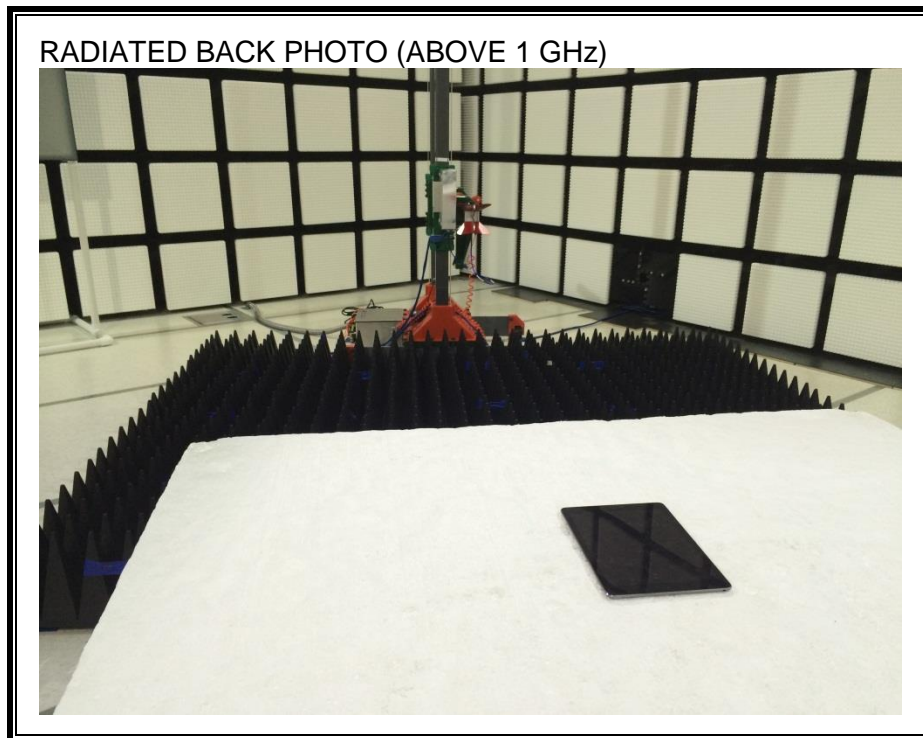

## 12. SETUP PHOTOS

### ANTENNA PORT CONDUCTED RF MEASUREMENT SETUP

**RADIATED RF MEASUREMENT SETUP (BELOW 1 GHz)**

**RADIATED RF MEASUREMENT SETUP (ABOVE 1 GHz)**

**RADIATED RF MEASUREMENT SETUP FOR PORTABLE CONFIGURATION**

**POWERLINE CONDUCTED EMISSIONS MEASUREMENT SETUP**

LINE CONDUCTED FRONT PHOTO

LINE CONDUCTED BACK PHOTO

**END OF REPORT**