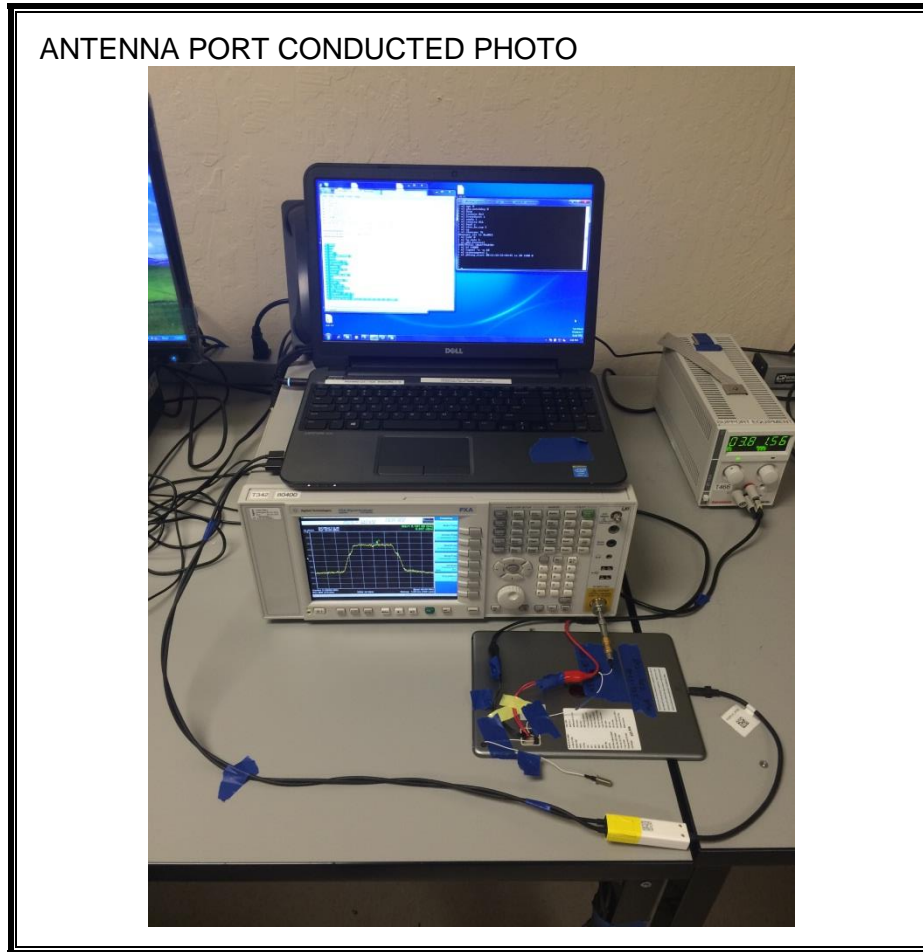

### ANTENNA PORT CONDUCTED RF MEASUREMENT SETUP

**RADIATED RF MEASUREMENT SETUP (BELOW 1 GHz)**

**RADIATED RF MEASUREMENT SETUP (ABOVE 1 GHz)**

**RADIATED RF MEASUREMENT SETUP FOR PORTABLE CONFIGURATION**

**POWERLINE CONDUCTED EMISSIONS MEASUREMENT SETUP**

**END OF REPORT**