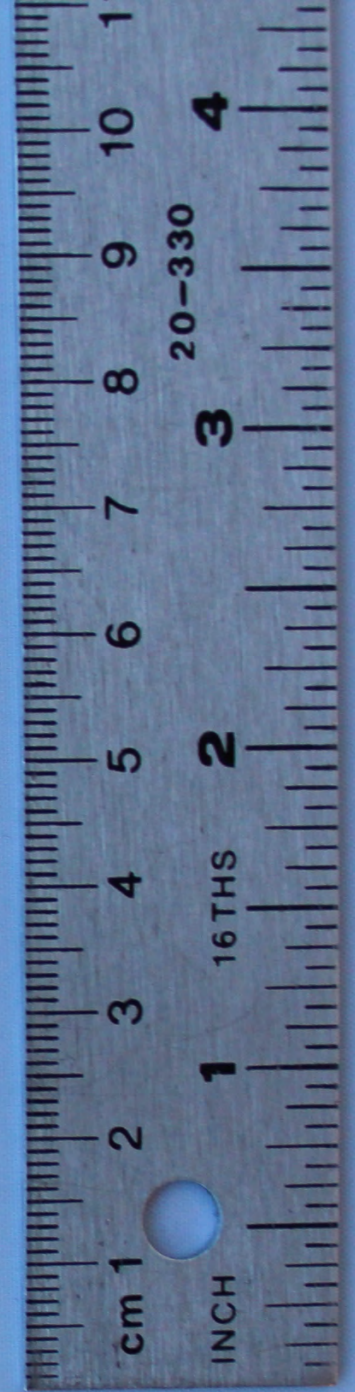

A1550

Cellular Primary Rx/Tx antenna (C) structure and feed - Front

Apple Confidential

A1550

Cellular Primary Rx/Tx antenna (C) structure and feed - Back

A1550

Cellular Secondary Rx only / WiFi-BT antenna (D) structure and feed - Front

A1550

Cellular Secondary Rx only / WiFi-BT
antenna (D) structure and feed - Back

A1550

FaceTime camera - Front

A1550

FaceTime camera - Back

Apple Confidential