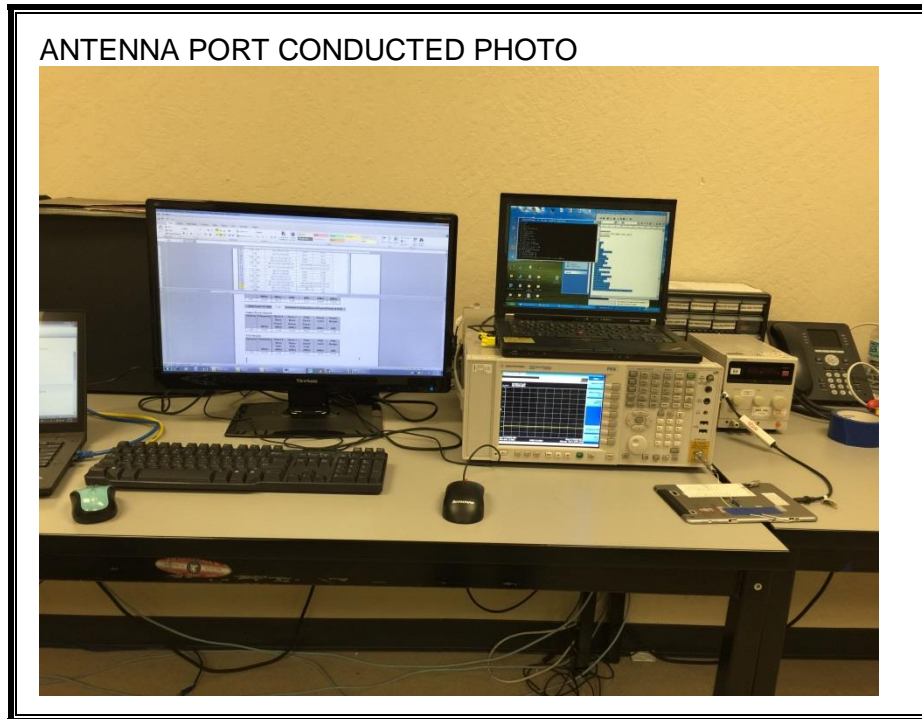

11. SETUP PHOTOS

ANTENNA PORT CONDUCTED RF MEASUREMENT SETUP

RADIATED RF MEASUREMENT SETUP (BELOW 1 GHz)

RADIATED RF MEASUREMENT SETUP (ABOVE 1 GHz)

RADIATED RF MEASUREMENT SETUP FOR PORTABLE CONFIGURATION

Y-AXIS BACK PHOTO

Z-AXIS FRONT PHOTO

POWERLINE CONDUCTED EMISSIONS MEASUREMENT SETUP

END OF REPORT