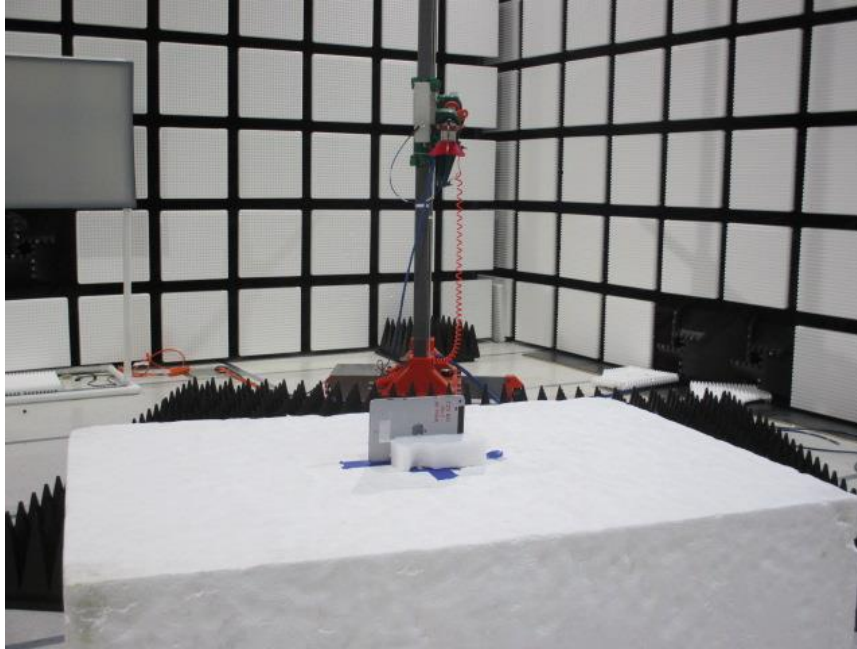

11. SETUP PHOTOS

ANTENNA PORT CONDUCTED RF MEASUREMENT SETUP

RADIATED RF MEASUREMENT SETUP (BELOW 1 GHz)

RADIATED RF MEASUREMENT SETUP (ABOVE 1 GHz)

RADIATED RF MEASUREMENT SETUP FOR PORTABLE CONFIGURATION

Y-AXIS BACK PHOTO

Z-AXIS FRONT PHOTO

POWERLINE CONDUCTED EMISSIONS MEASUREMENT SETUP

END OF REPORT