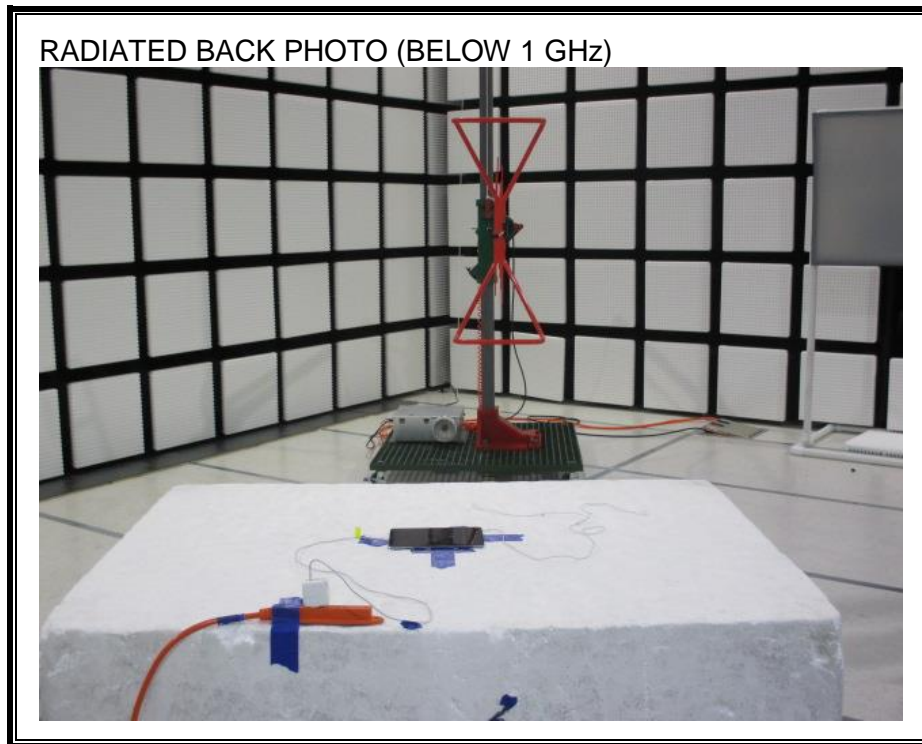

11. SETUP PHOTOS

ANTENNA PORT CONDUCTED RF MEASUREMENT SETUP

RADIATED RF MEASUREMENT SETUP (BELOW 1 GHz)

RADIATED RF MEASUREMENT SETUP (ABOVE 1 GHz)

RADIATED RF MEASUREMENT SETUP FOR PORTABLE CONFIGURATION

Y-AXIS BACK PHOTO

Z-AXIS FRONT PHOTO

POWERLINE CONDUCTED EMISSIONS MEASUREMENT SETUP

END OF REPORT