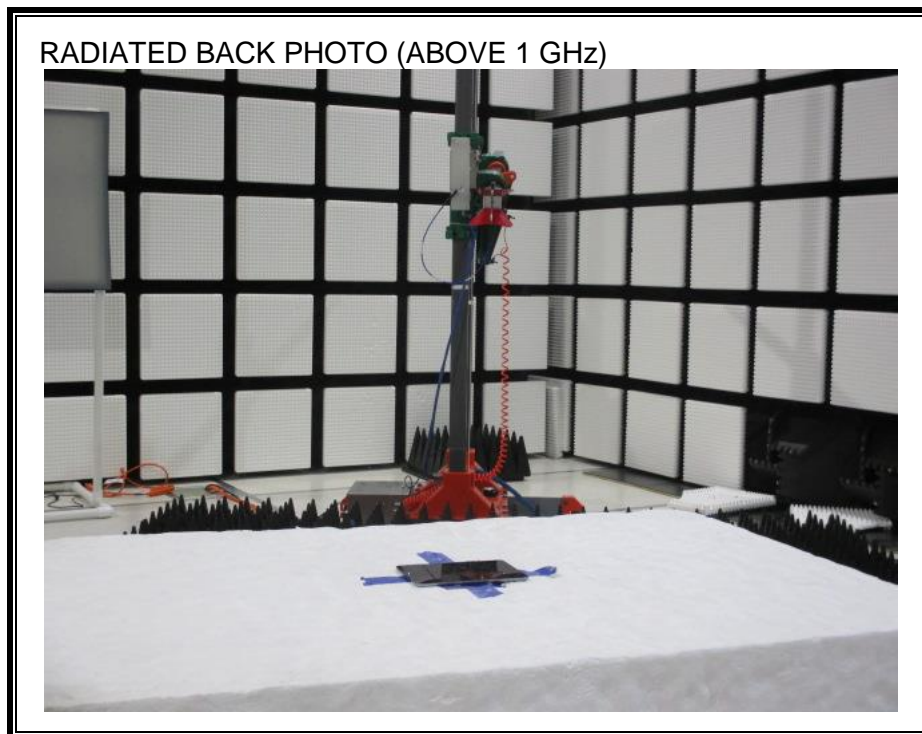

### ANTENNA PORT CONDUCTED RF MEASUREMENT SETUP

### RADIATED RF MEASUREMENT SETUP (BELOW 1 GHz)

**RADIATED RF MEASUREMENT SETUP (ABOVE 1 GHz)**

**RADIATED RF MEASUREMENT SETUP FOR PORTABLE CONFIGURATION**

X-AXIS BACK PHOTO

Y-AXIS FRONT PHOTO

Y-AXIS BACK PHOTO

Z-AXIS FRONT PHOTO

**POWERLINE CONDUCTED EMISSIONS MEASUREMENT SETUP**

**END OF REPORT**