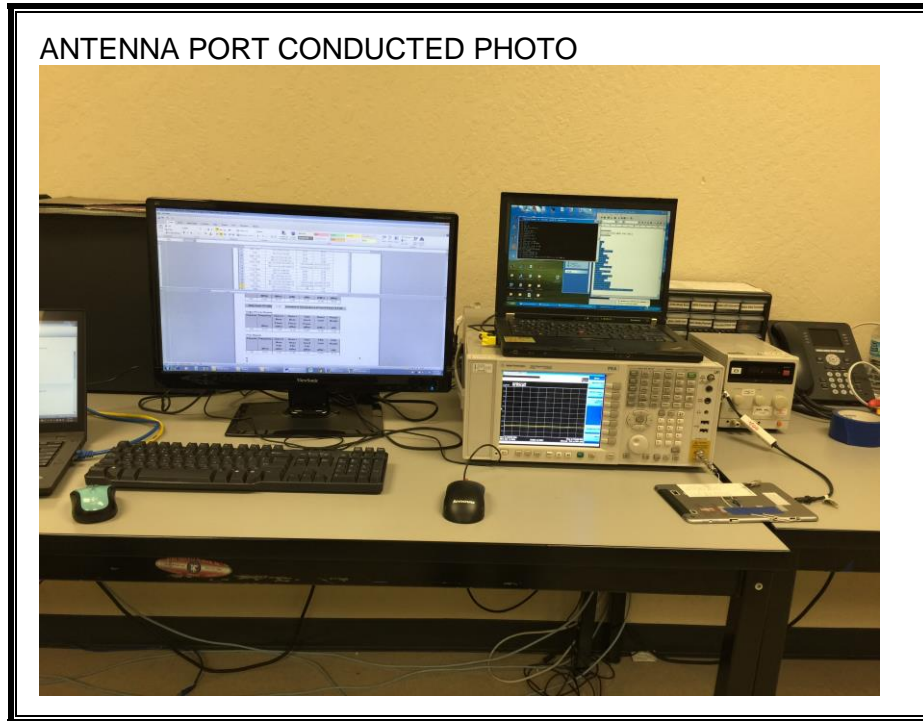

## 10. SETUP PHOTOS

### ANTENNA PORT CONDUCTED RF MEASUREMENT SETUP

Z-AXIS FRONT PHOTO

**POWERLINE CONDUCTED EMISSIONS MEASUREMENT SETUP**

**END OF REPORT**