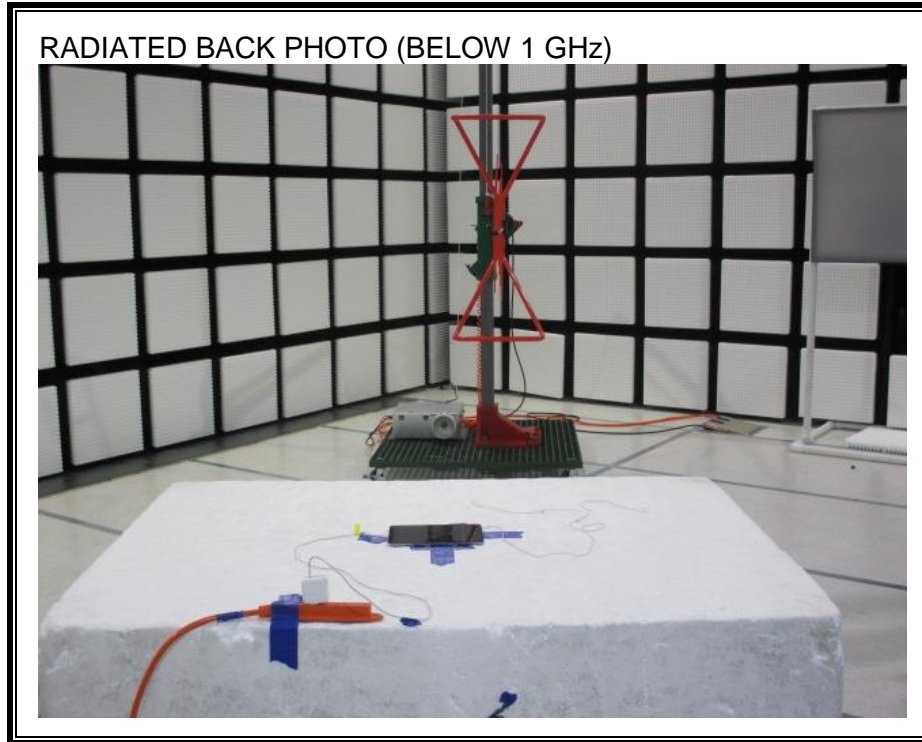

## 10. SETUP PHOTOS

### ANTENNA PORT CONDUCTED RF MEASUREMENT SETUP

### RADIATED RF MEASUREMENT SETUP (BELOW 1 GHz)

**RADIATED RF MEASUREMENT SETUP (ABOVE 1 GHz)**

**RADIATED RF MEASUREMENT SETUP FOR PORTABLE CONFIGURATION**

X-AXIS BACK PHOTO

Y-AXIS FRONT PHOTO

Y-AXIS BACK PHOTO

Z-AXIS FRONT PHOTO

**POWERLINE CONDUCTED EMISSIONS MEASUREMENT SETUP**

**END OF REPORT**