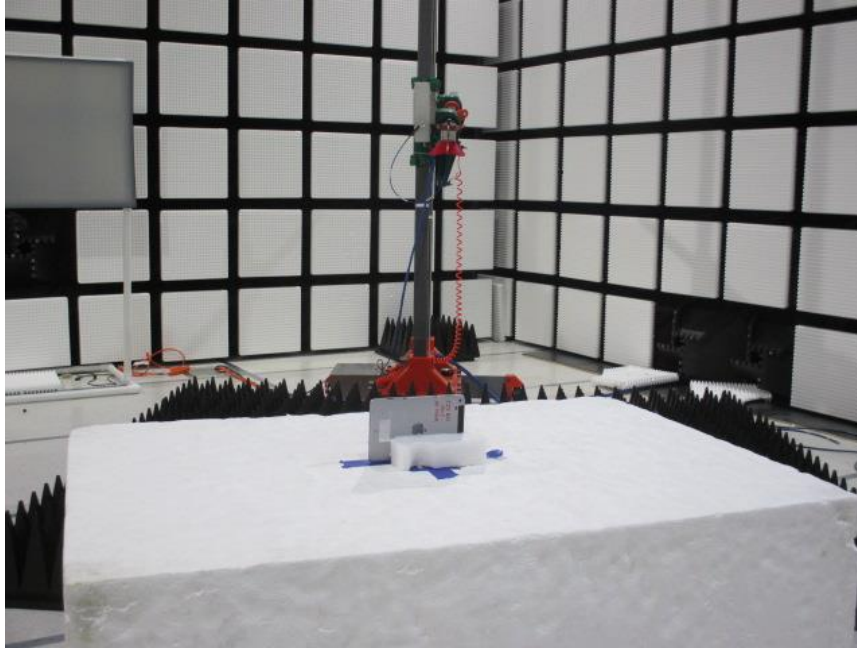

### ANTENNA PORT CONDUCTED RF MEASUREMENT SETUP

### RADIATED RF MEASUREMENT SETUP (BELOW 1 GHz)

**RADIATED RF MEASUREMENT SETUP (ABOVE 1 GHz)**

**RADIATED RF MEASUREMENT SETUP FOR PORTABLE CONFIGURATION**

X-AXIS BACK PHOTO

Y-AXIS FRONT PHOTO

Y-AXIS BACK PHOTO

Z-AXIS FRONT PHOTO

**POWERLINE CONDUCTED EMISSIONS MEASUREMENT SETUP**

**END OF REPORT**