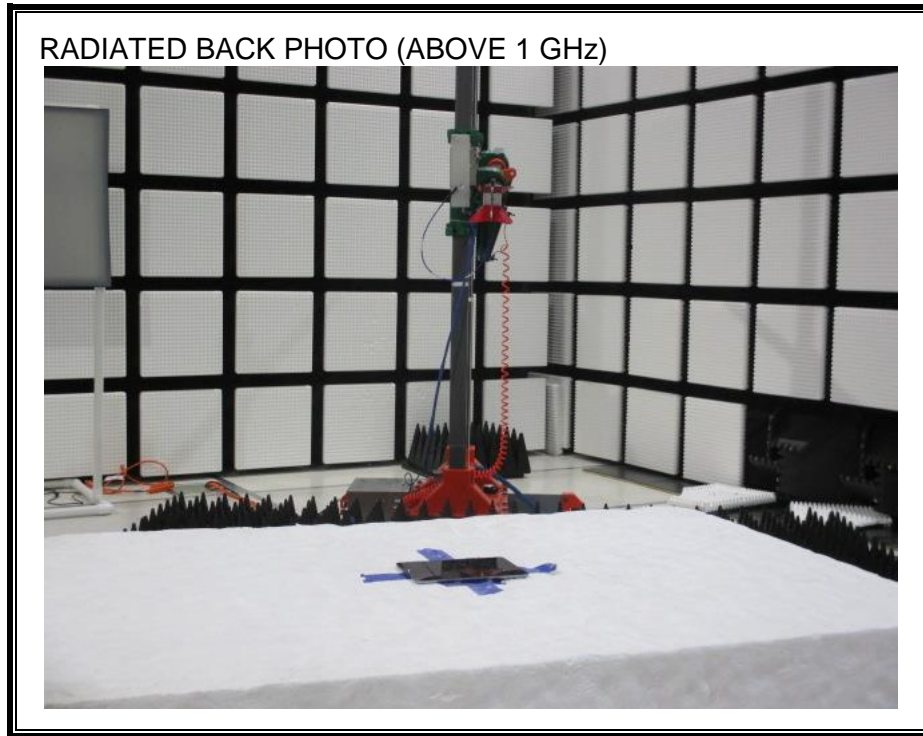

### ANTENNA PORT CONDUCTED RF MEASUREMENT SETUP

### RADIATED RF MEASUREMENT SETUP (BELOW 1 GHz)

**RADIATED RF MEASUREMENT SETUP (ABOVE 1 GHz)**

**RADIATED RF MEASUREMENT SETUP FOR PORTABLE CONFIGURATION**

X-AXIS BACK PHOTO

Y-AXIS FRONT PHOTO

Y-AXIS BACK PHOTO

Z-AXIS FRONT PHOTO

**POWERLINE CONDUCTED EMISSIONS MEASUREMENT SETUP**

**END OF REPORT**