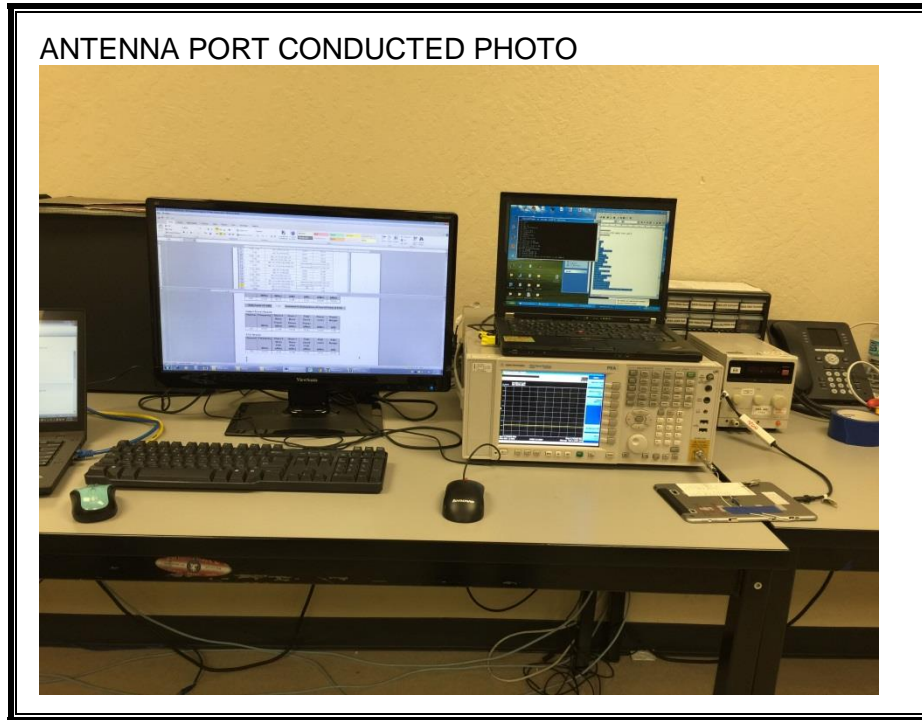

### ANTENNA PORT CONDUCTED RF MEASUREMENT SETUP

Z-AXIS FRONT PHOTO

**POWERLINE CONDUCTED EMISSIONS MEASUREMENT SETUP**

**END OF REPORT**