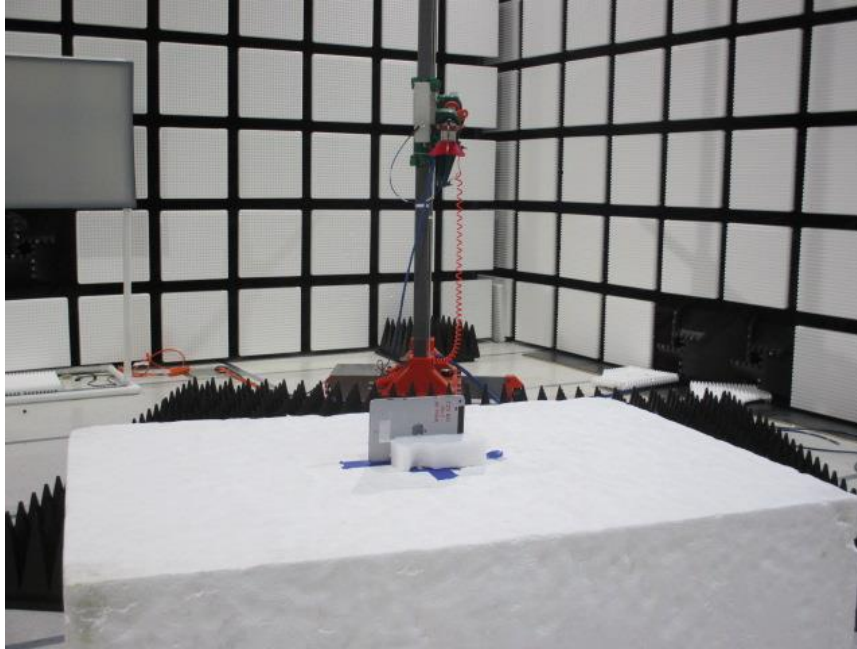

### ANTENNA PORT CONDUCTED RF MEASUREMENT SETUP

### RADIATED RF MEASUREMENT SETUP (BELOW 1 GHz)

**RADIATED RF MEASUREMENT SETUP (ABOVE 1 GHz)**

**RADIATED RF MEASUREMENT SETUP FOR PORTABLE CONFIGURATION**

X-AXIS BACK PHOTO

Y-AXIS FRONT PHOTO

Y-AXIS BACK PHOTO

Z-AXIS FRONT PHOTO

**POWERLINE CONDUCTED EMISSIONS MEASUREMENT SETUP**

**END OF REPORT**