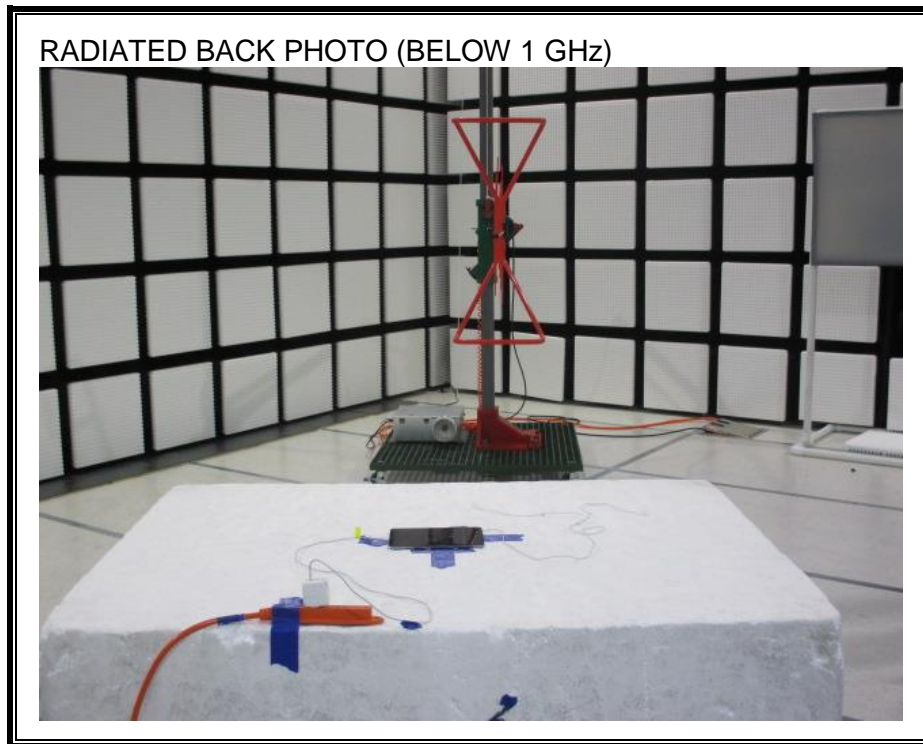

## 12. SETUP PHOTOS

### ANTENNA PORT CONDUCTED RF MEASUREMENT SETUP

### RADIATED RF MEASUREMENT SETUP (BELOW 1 GHz)

**RADIATED RF MEASUREMENT SETUP (ABOVE 1 GHz)**

**RADIATED RF MEASUREMENT SETUP FOR PORTABLE CONFIGURATION**

X-AXIS BACK PHOTO

Y-AXIS FRONT PHOTO

Y-AXIS BACK PHOTO

Z-AXIS FRONT PHOTO

**POWERLINE CONDUCTED EMISSIONS MEASUREMENT SETUP**

**END OF REPORT**