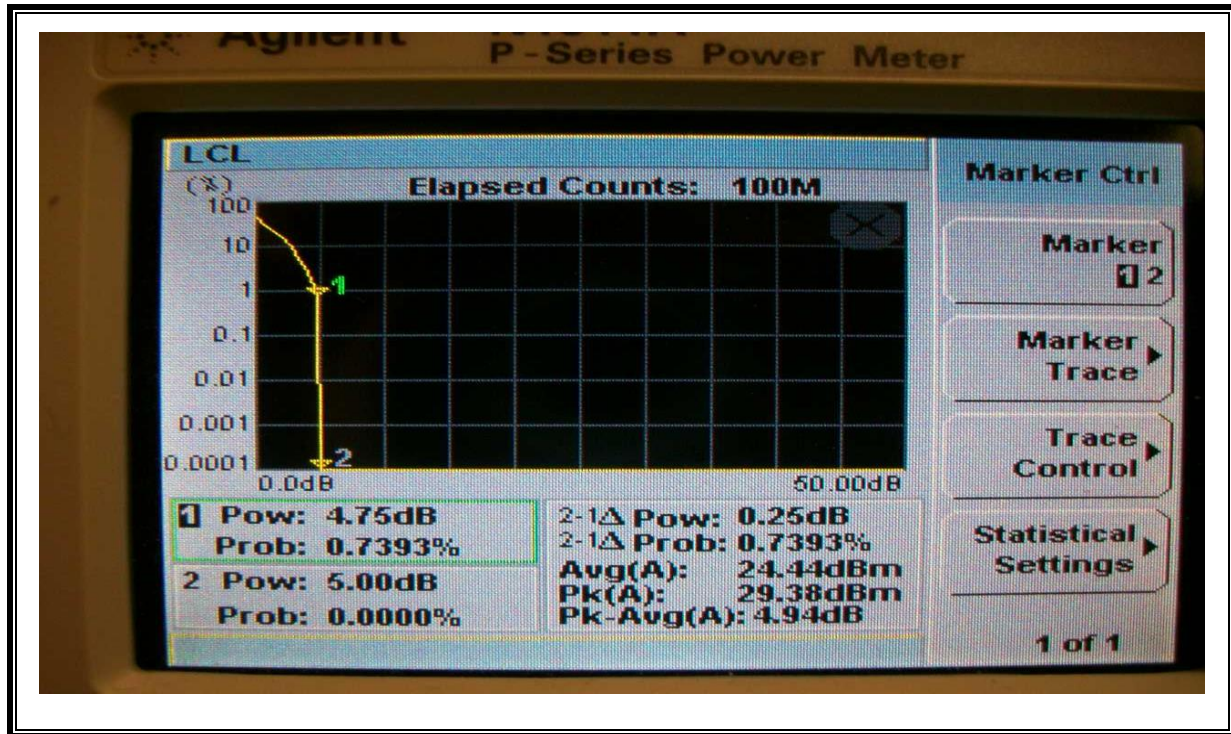

LTE QPSK Band 4 (5.0 MHz BAND WIDTH)

LTE 16QAM Band 4 (5.0 MHz BAND WIDTH)

LTE QPSK Band 4 (10.0 MHz BAND WIDTH)

LTE 16QAM Band 4 (10.0 MHz BAND WIDTH)

LTE QPSK Band 4 (15.0 MHz BAND WIDTH)

LTE 16QAM Band 4 (15.0 MHz BAND WIDTH)

LTE QPSK Band 4 (20.0 MHz BAND WIDTH)

LTE 16QAM Band 4 (20.0 MHz BAND WIDTH)

LTE QPSK Band 5 (1.4 MHz BAND WIDTH)

LTE 16QAM Band 5 (1.4 MHz BAND WIDTH)

LTE QPSK Band 5 (3.0 MHz BAND WIDTH)

LTE 16QAM Band 5 (3.0 MHz BAND WIDTH)