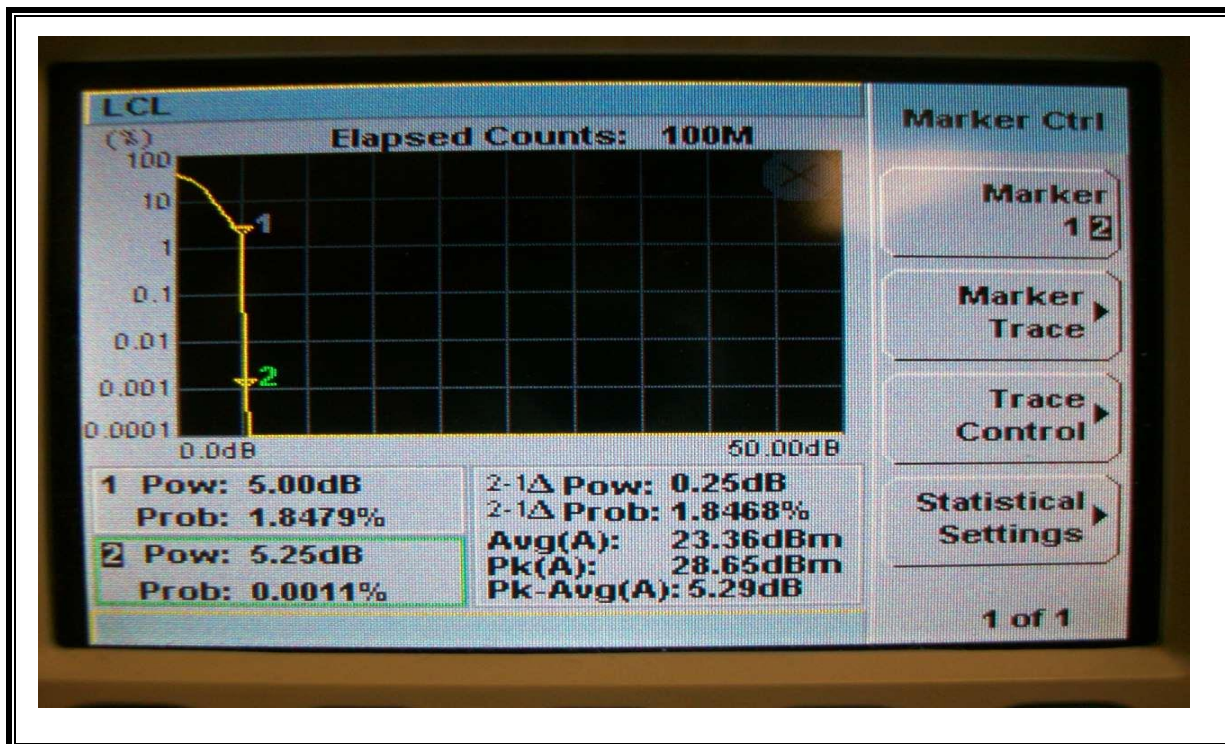

LTE QPSK Band 5 (5.0 MHz BAND WIDTH)

LTE 16QAM Band 5 (5.0 MHz BAND WIDTH)

LTE QPSK Band 5 (10.0 MHz BAND WIDTH)

LTE 16QAM Band 5 (10.0 MHz BAND WIDTH)

LTE QPSK Band 13 (5.0 MHz BAND WIDTH)

LTE 16QAM Band 13 (5.0 MHz BAND WIDTH)

LTE QPSK Band 13 (10.0 MHz BAND WIDTH)

LTE 16QAM Band 13 (10.0 MHz BAND WIDTH)