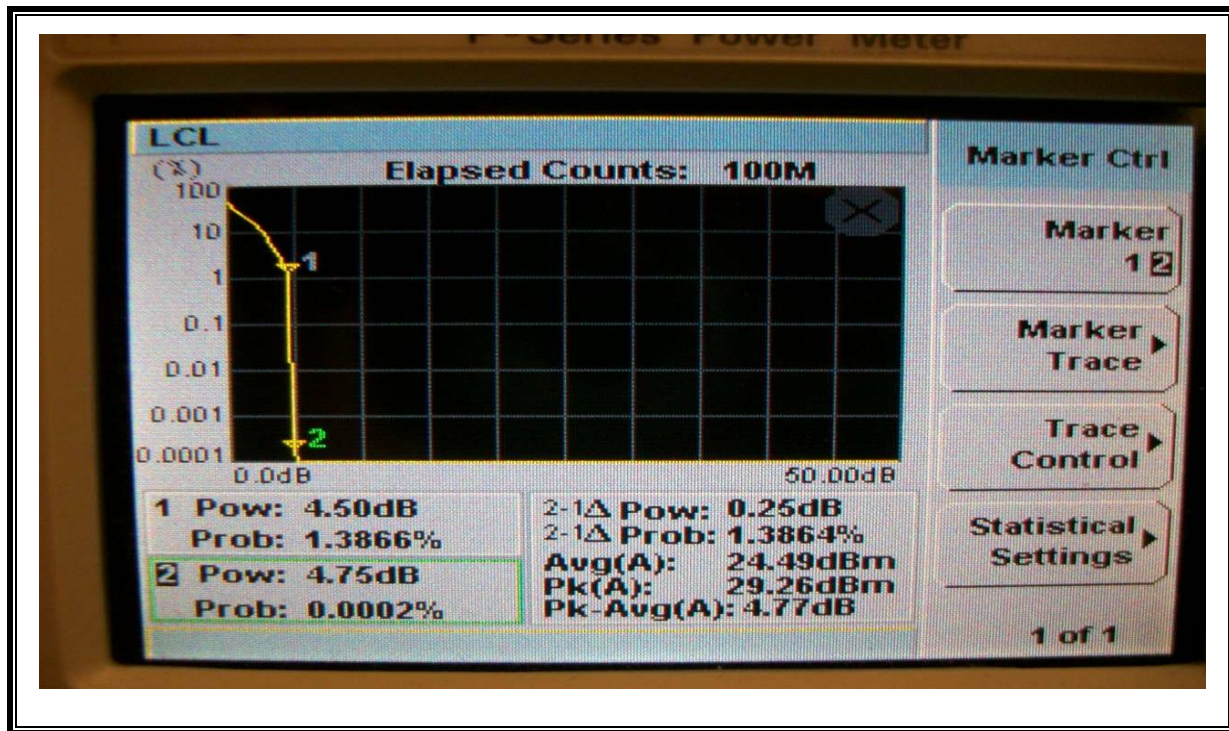

LTE QPSK Band 5 (5.0 MHz BAND WIDTH)