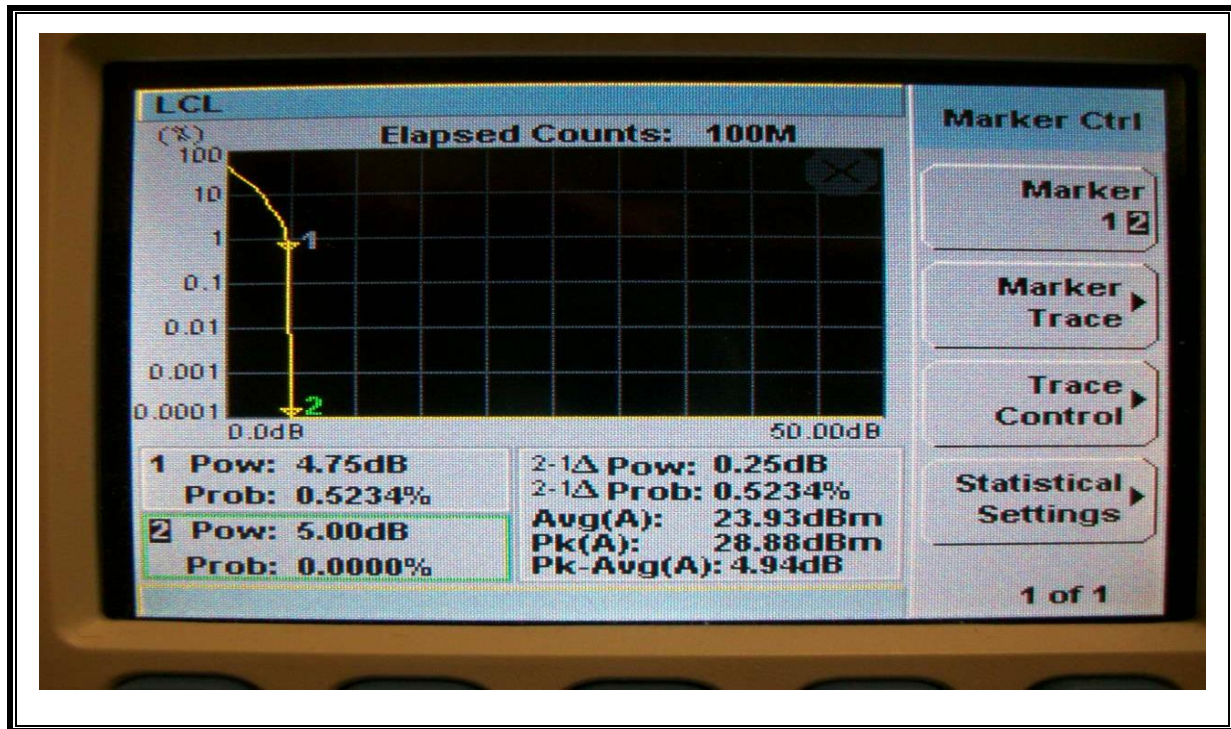

LTE QPSK Band 4 (5.0 MHz BAND WIDTH)

LTE 16QAM Band 4 (5.0 MHz BAND WIDTH)

LTE QPSK Band 4 (10.0 MHz BAND WIDTH)

LTE 16QAM Band 4 (10.0 MHz BAND WIDTH)

LTE QPSK Band 4 (15.0 MHz BAND WIDTH)

LTE 16QAM Band 4 (15.0 MHz BAND WIDTH)

LTE QPSK Band 4 (20.0 MHz BAND WIDTH)

LTE 16QAM Band 4 (20.0 MHz BAND WIDTH)

LTE QPSK Band 5 (1.4 MHz BAND WIDTH)

LTE 16QAM Band 5 (1.4 MHz BAND WIDTH)

LTE QPSK Band 5 (3.0 MHz BAND WIDTH)

LTE 16QAM Band 5 (3.0 MHz BAND WIDTH)