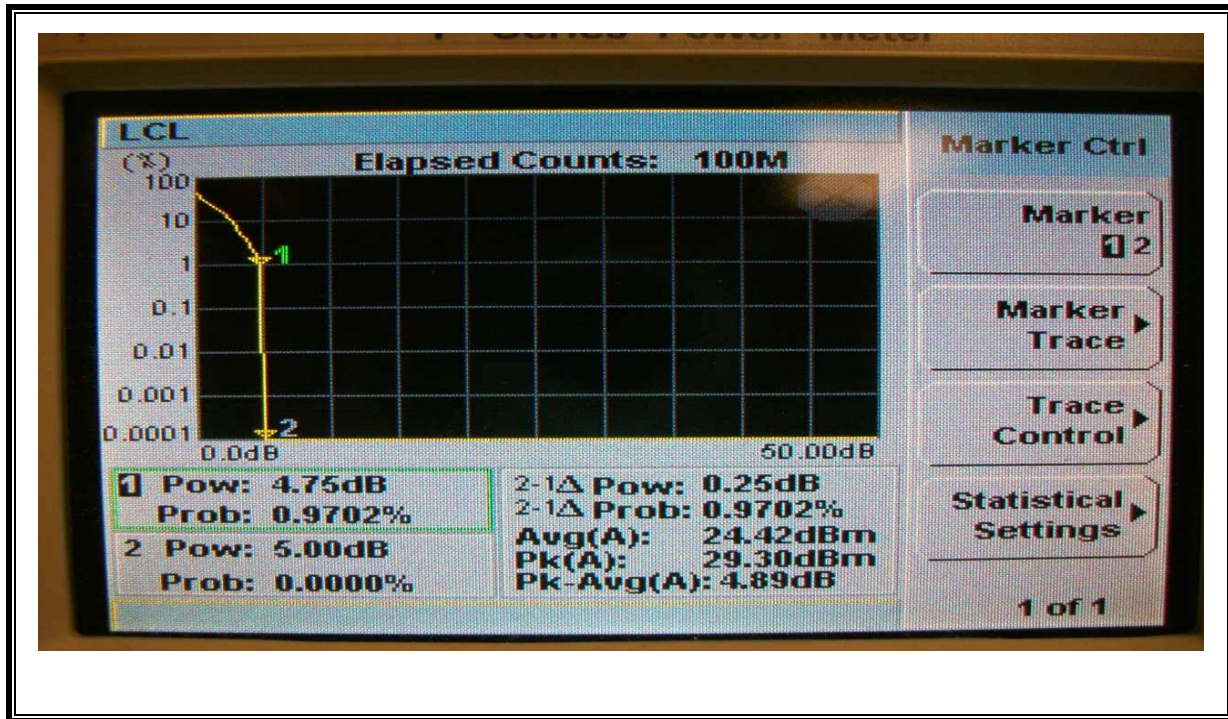

LTE QPSK Band 4 (20.0 MHz BAND WIDTH)

LTE 16QAM Band 4 (20.0 MHz BAND WIDTH)

LTE QPSK Band 5 (1.4 MHz BAND WIDTH)

LTE 16QAM Band 5 (1.4 MHz BAND WIDTH)

LTE QPSK Band 5 (3.0 MHz BAND WIDTH)

LTE 16QAM Band 5 (3.0 MHz BAND WIDTH)