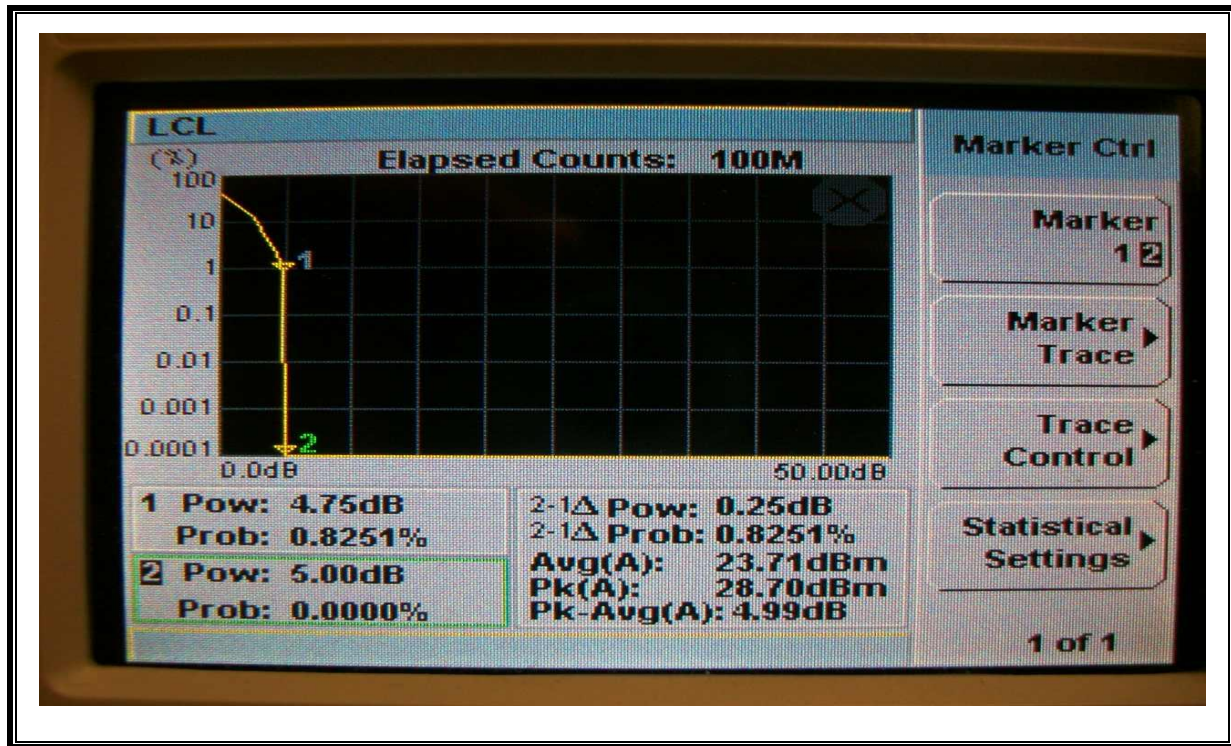

LTE QPSK Band 4 (5.0 MHz BAND WIDTH)

LTE 16QAM Band 4 (5.0 MHz BAND WIDTH)

LTE QPSK Band 4 (10.0 MHz BAND WIDTH)

LTE 16QAM Band 4 (10.0 MHz BAND WIDTH)

LTE QPSK Band 4 (15.0 MHz BAND WIDTH)

LTE 16QAM Band 4 (15.0 MHz BAND WIDTH)

LTE QPSK Band 4 (20.0 MHz BAND WIDTH)

LTE 16QAM Band 4 (20.0 MHz BAND WIDTH)

LTE QPSK Band 5 (1.4 MHz BAND WIDTH)

LTE 16QAM Band 5 (1.4 MHz BAND WIDTH)

LTE QPSK Band 5 (3.0 MHz BAND WIDTH)

LTE 16QAM Band 5 (3.0 MHz BAND WIDTH)