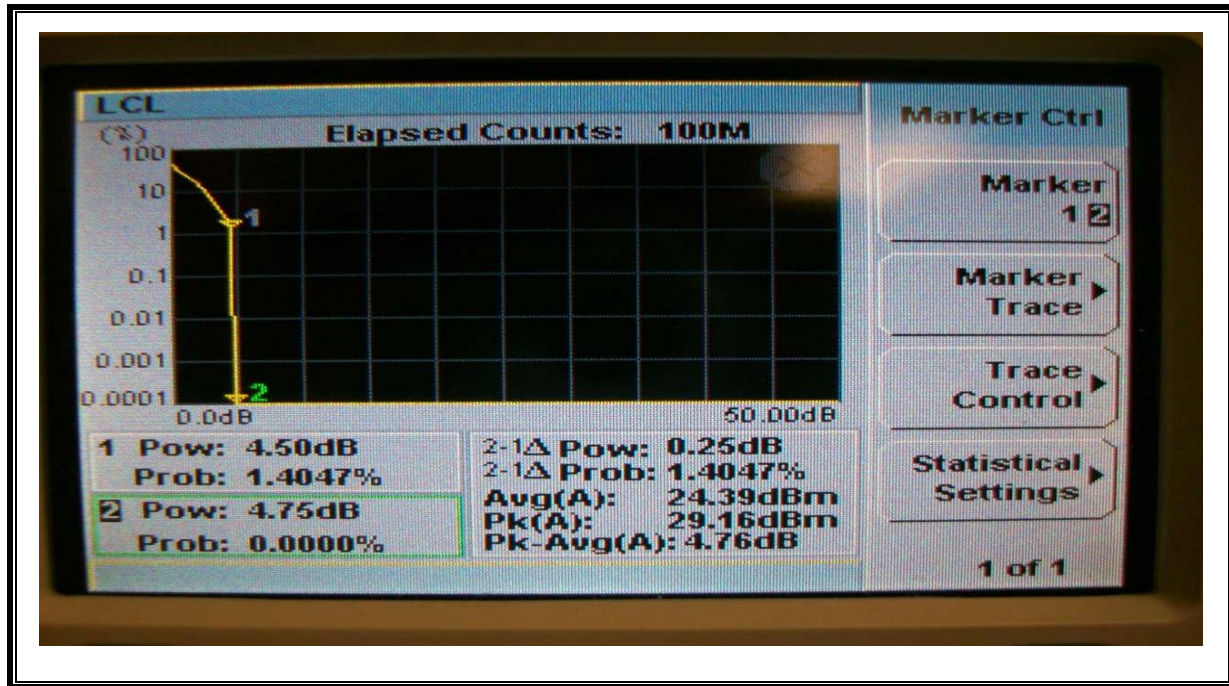

LTE QPSK Band 5 (10.0 MHz BAND WIDTH)