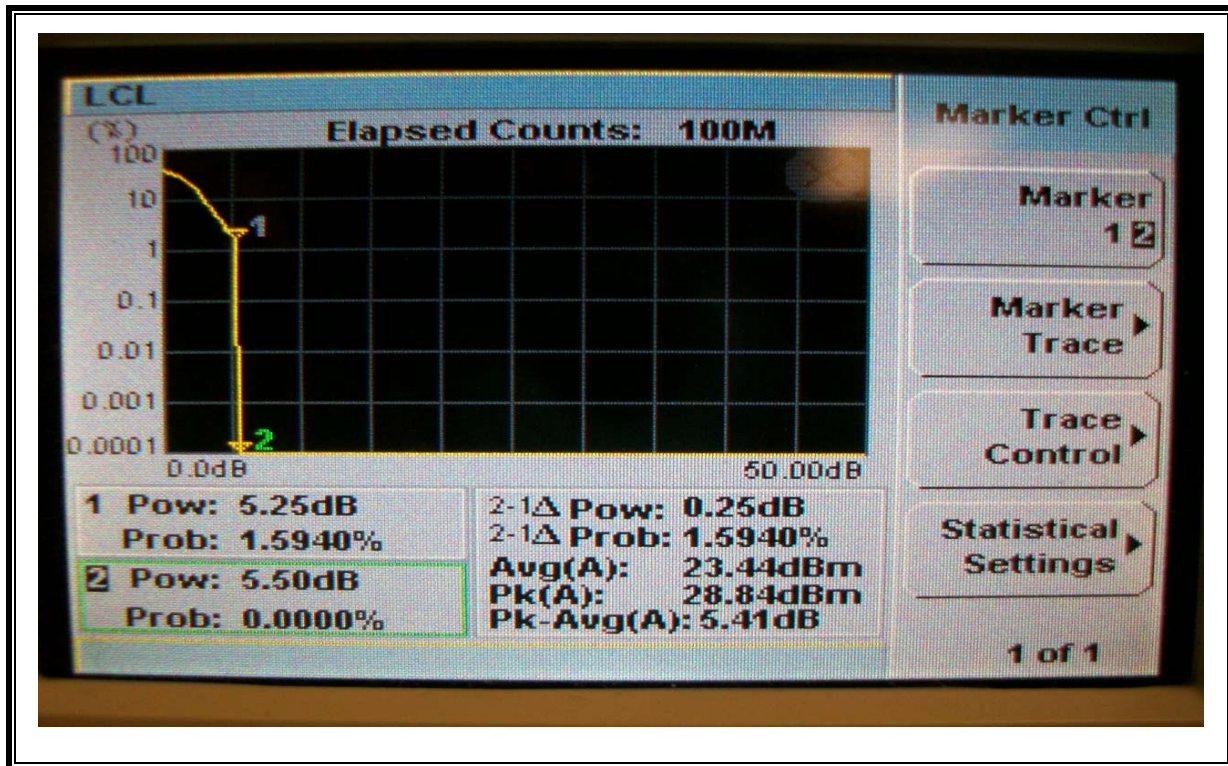

LTE QPSK Band 4 (20.0 MHz BAND WIDTH)

LTE 16QAM Band 4 (20.0 MHz BAND WIDTH)

LTE QPSK Band 5 (1.4 MHz BAND WIDTH)

LTE 16QAM Band 5 (1.4 MHz BAND WIDTH)

LTE QPSK Band 5 (3.0 MHz BAND WIDTH)

LTE 16QAM Band 5 (3.0 MHz BAND WIDTH)