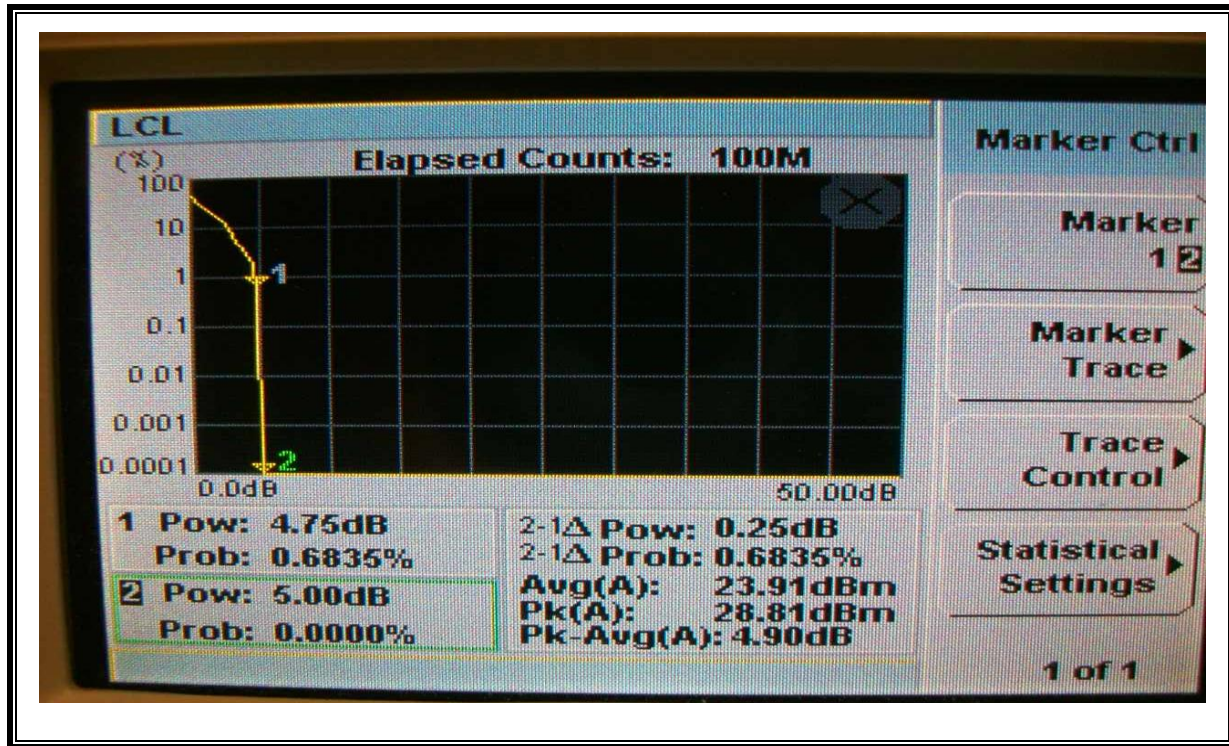

LTE QPSK Band 4 (5.0 MHz BAND WIDTH)

LTE 16QAM Band 4 (5.0 MHz BAND WIDTH)

LTE QPSK Band 4 (10.0 MHz BAND WIDTH)

LTE 16QAM Band 4 (10.0 MHz BAND WIDTH)

LTE QPSK Band 4 (15.0 MHz BAND WIDTH)

LTE 16QAM Band 4 (15.0 MHz BAND WIDTH)

LTE QPSK Band 4 (20.0 MHz BAND WIDTH)

LTE 16QAM Band 4 (20.0 MHz BAND WIDTH)

LTE QPSK Band 5 (1.4 MHz BAND WIDTH)

LTE 16QAM Band 5 (1.4 MHz BAND WIDTH)

LTE QPSK Band 5 (3.0 MHz BAND WIDTH)

LTE 16QAM Band 5 (3.0 MHz BAND WIDTH)