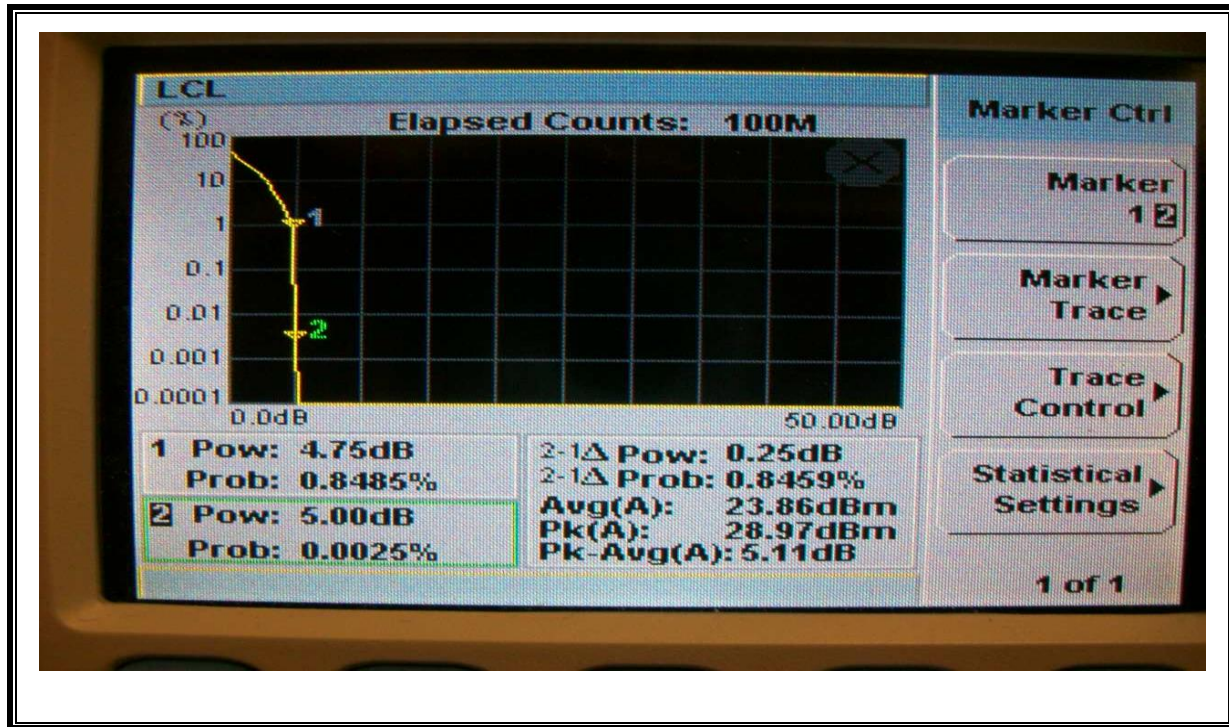

LTE QPSK Band 4 (5.0 MHz BAND WIDTH)

LTE 16QAM Band 4 (5.0 MHz BAND WIDTH)

LTE QPSK Band 4 (10.0 MHz BAND WIDTH)

LTE 16QAM Band 4 (10.0 MHz BAND WIDTH)

LTE QPSK Band 4 (15.0 MHz BAND WIDTH)

LTE 16QAM Band 4 (15.0 MHz BAND WIDTH)

LTE QPSK Band 4 (20.0 MHz BAND WIDTH)

LTE 16QAM Band 4 (20.0 MHz BAND WIDTH)

LTE QPSK Band 5 (1.4 MHz BAND WIDTH)

LTE 16QAM Band 5 (1.4 MHz BAND WIDTH)

LTE QPSK Band 5 (3.0 MHz BAND WIDTH)

LTE 16QAM Band 5 (3.0 MHz BAND WIDTH)