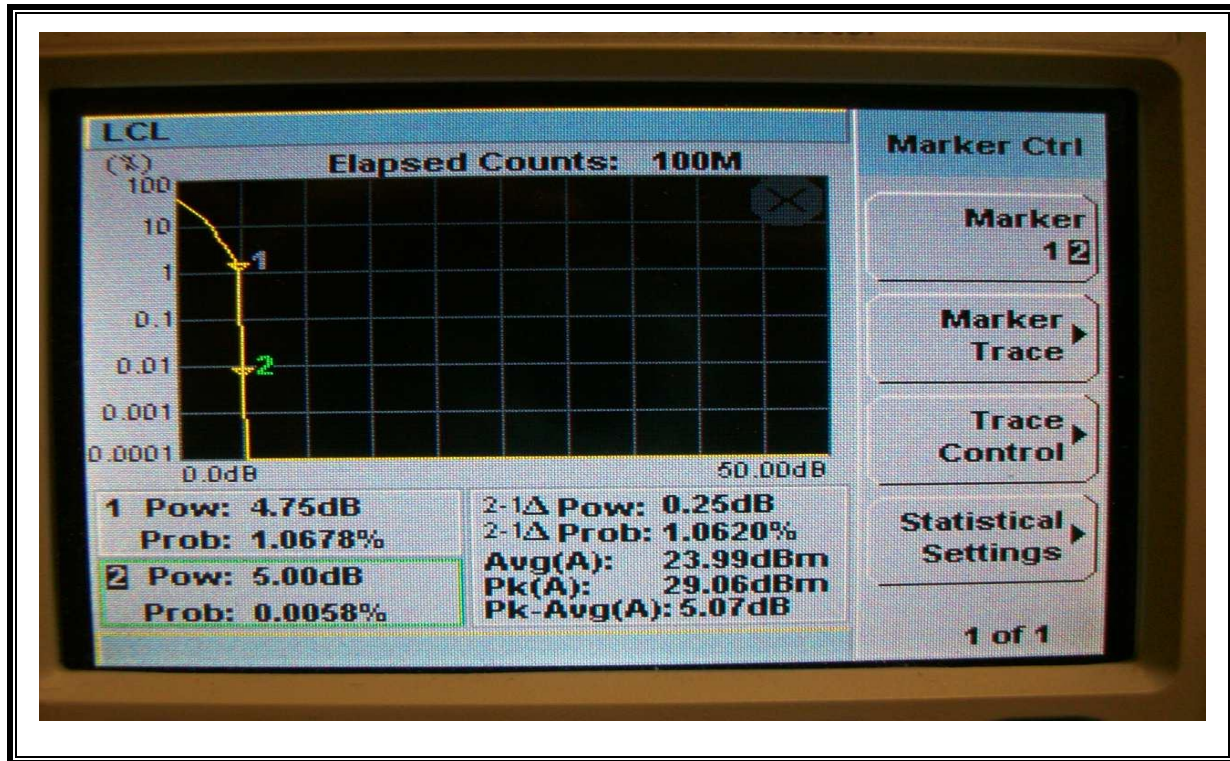

LTE QPSK Band 5 (5.0 MHz BAND WIDTH)

LTE 16QAM Band 5 (5.0 MHz BAND WIDTH)

LTE QPSK Band 5 (10.0 MHz BAND WIDTH)

LTE 16QAM Band 5 (10.0 MHz BAND WIDTH)

LTE QPSK Band 13 (5.0 MHz BAND WIDTH)

LTE 16QAM Band 13 (5.0 MHz BAND WIDTH)

LTE QPSK Band 13 (10.0 MHz BAND WIDTH)

LTE 16QAM Band 13 (10.0 MHz BAND WIDTH)