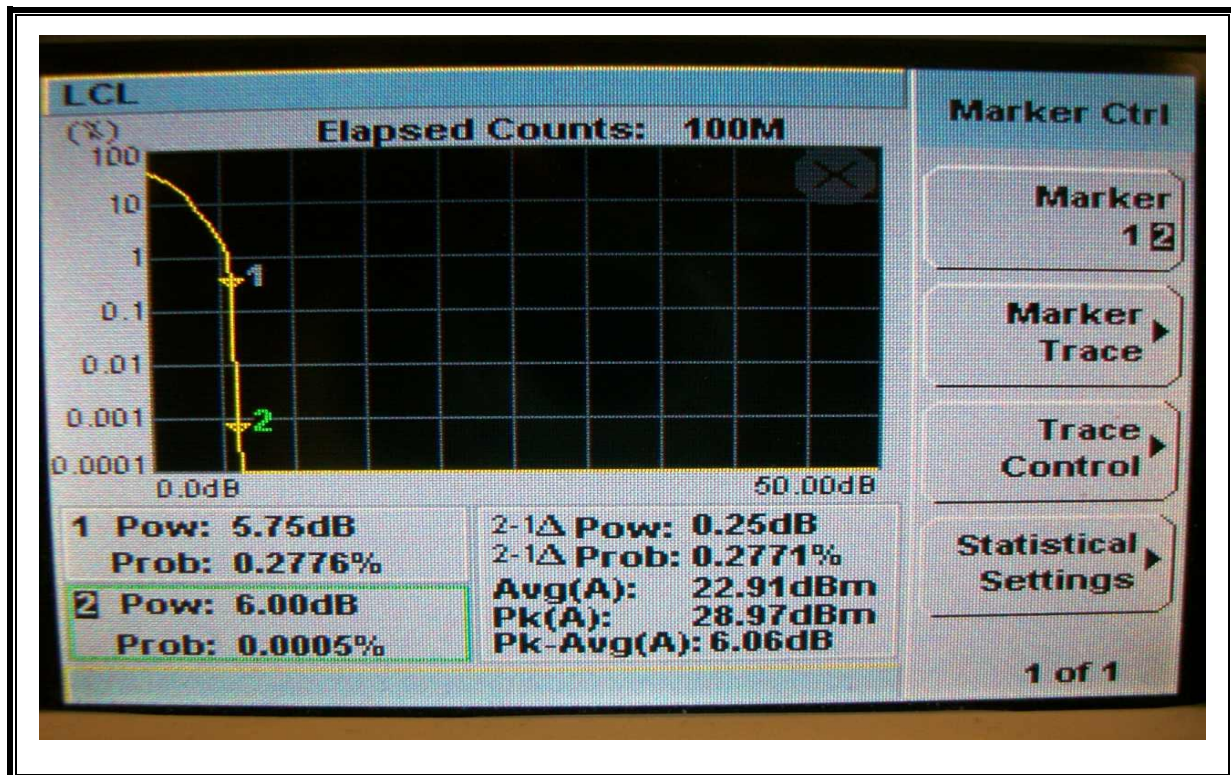

LTE QPSK Band 5 (5.0 MHz BAND WIDTH)

LTE 16QAM Band 5 (5.0 MHz BAND WIDTH)

LTE QPSK Band 5 (10.0 MHz BAND WIDTH)

LTE 16QAM Band 5 (10.0 MHz BAND WIDTH)

LTE QPSK Band 13 (5.0 MHz BAND WIDTH)

LTE 16QAM Band 13 (5.0 MHz BAND WIDTH)

LTE QPSK Band 13 (10.0 MHz BAND WIDTH)

LTE 16QAM Band 13 (10.0 MHz BAND WIDTH)