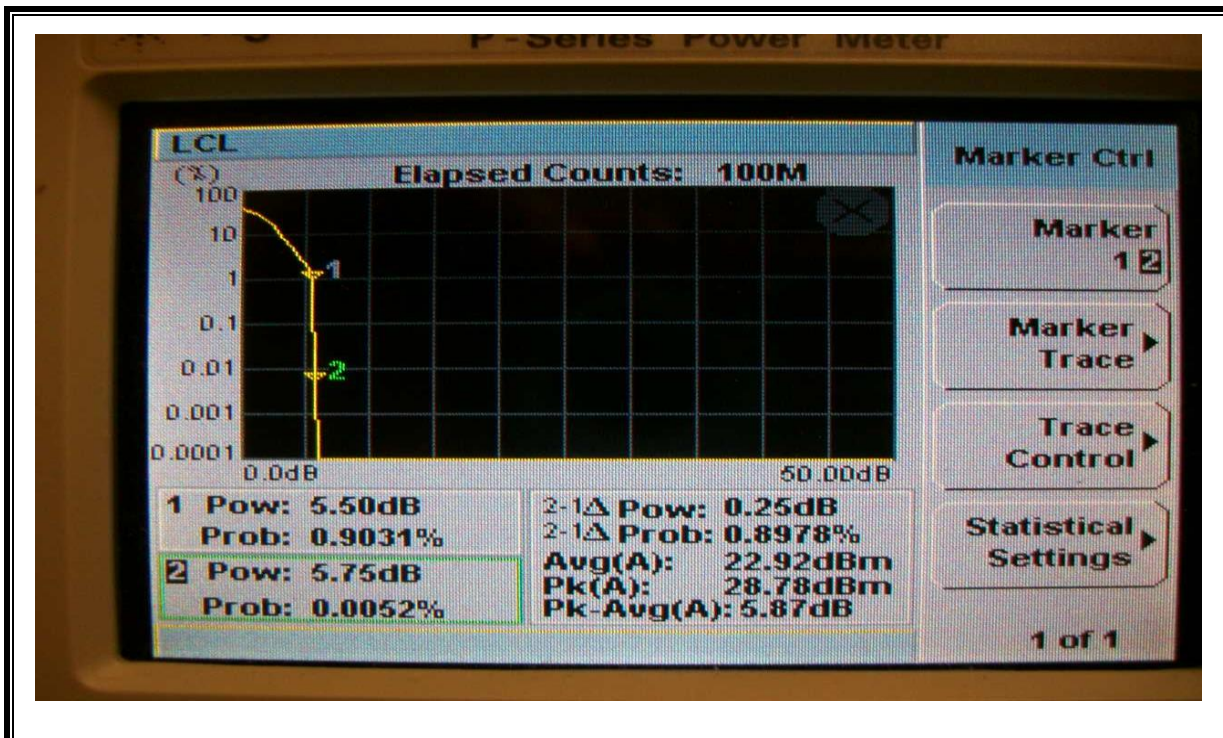

LTE QPSK Band 4 (5.0 MHz BAND WIDTH)

LTE 16QAM Band 4 (5.0 MHz BAND WIDTH)

LTE QPSK Band 4 (10.0 MHz BAND WIDTH)

LTE 16QAM Band 4 (10.0 MHz BAND WIDTH)

LTE QPSK Band 4 (15.0 MHz BAND WIDTH)

LTE 16QAM Band 4 (15.0 MHz BAND WIDTH)

LTE QPSK Band 4 (20.0 MHz BAND WIDTH)

LTE 16QAM Band 4 (20.0 MHz BAND WIDTH)

LTE QPSK Band 5 (1.4 MHz BAND WIDTH)

LTE 16QAM Band 5 (1.4 MHz BAND WIDTH)

LTE QPSK Band 5 (3.0 MHz BAND WIDTH)

LTE 16QAM Band 5 (3.0 MHz BAND WIDTH)