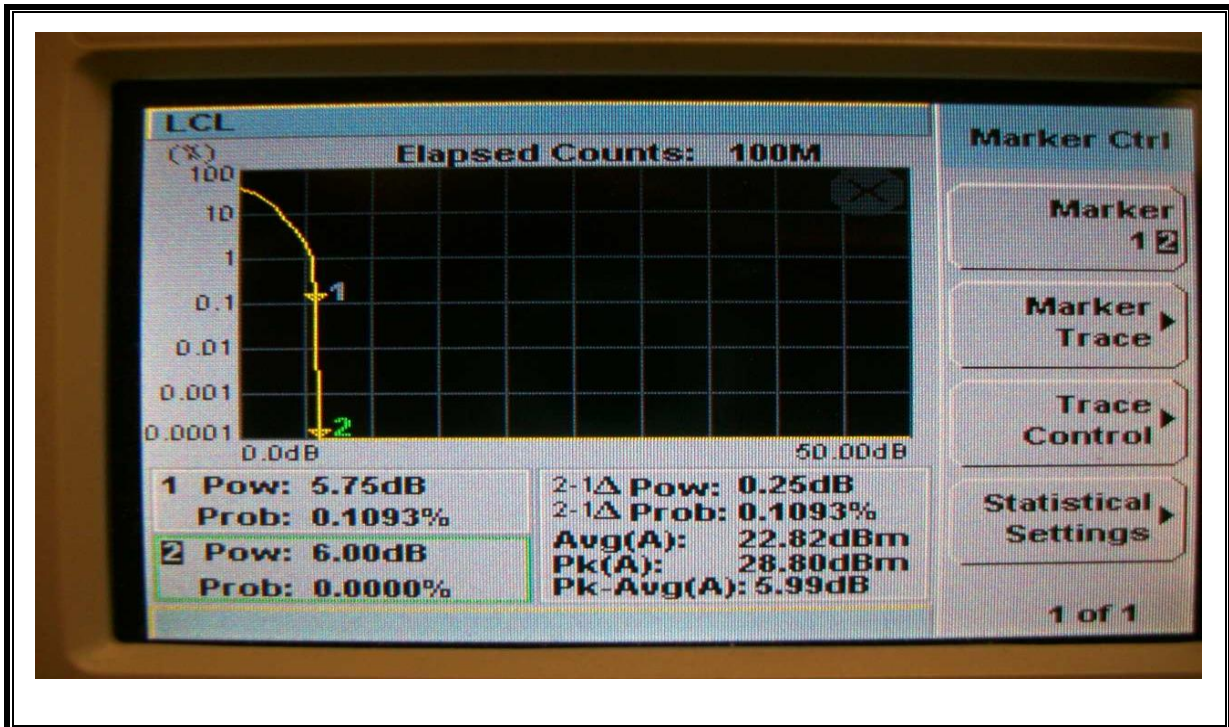

LTE QPSK Band 4 (5.0 MHz BAND WIDTH)

LTE 16QAM Band 4 (5.0 MHz BAND WIDTH)

LTE QPSK Band 4 (10.0 MHz BAND WIDTH)

LTE 16QAM Band 4 (10.0 MHz BAND WIDTH)

LTE QPSK Band 4 (15.0 MHz BAND WIDTH)

LTE 16QAM Band 4 (15.0 MHz BAND WIDTH)

LTE QPSK Band 4 (20.0 MHz BAND WIDTH)

LTE 16QAM Band 4 (20.0 MHz BAND WIDTH)

LTE QPSK Band 5 (1.4 MHz BAND WIDTH)

LTE 16QAM Band 5 (1.4 MHz BAND WIDTH)

LTE QPSK Band 5 (3.0 MHz BAND WIDTH)

LTE 16QAM Band 5 (3.0 MHz BAND WIDTH)