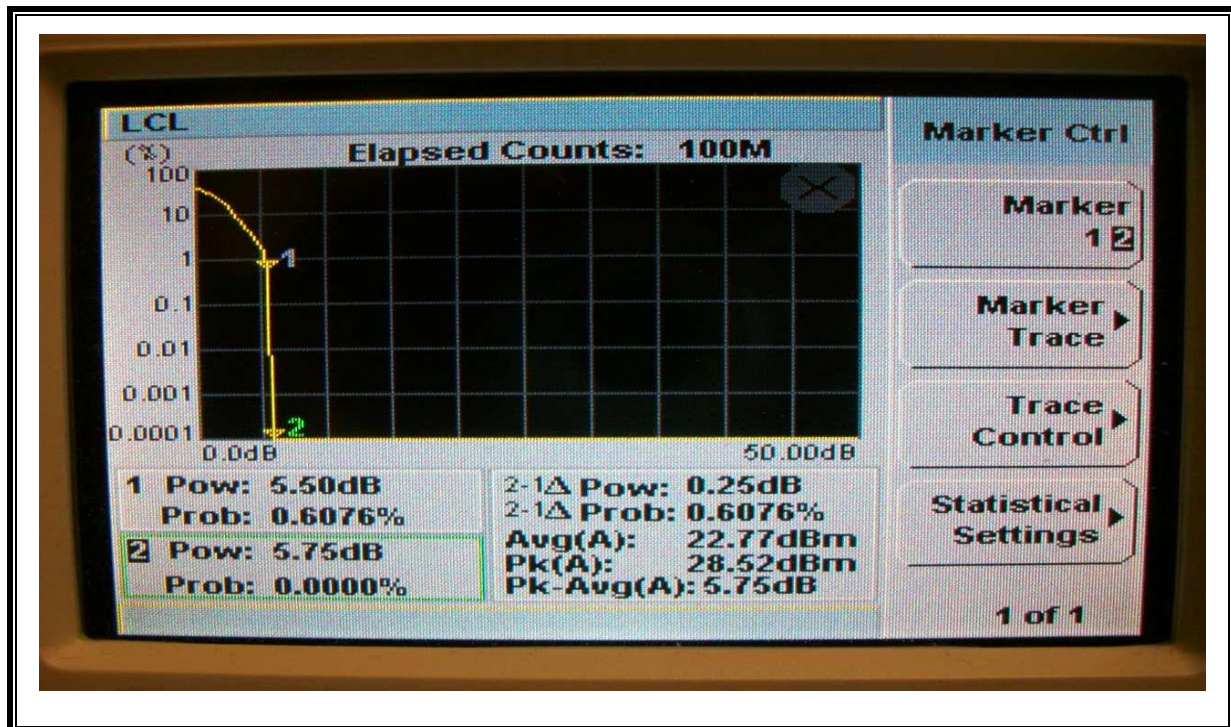

LTE QPSK Band 4 (5.0 MHz BAND WIDTH)

LTE 16QAM Band 4 (5.0 MHz BAND WIDTH)

LTE QPSK Band 4 (10.0 MHz BAND WIDTH)

LTE 16QAM Band 4 (10.0 MHz BAND WIDTH)

LTE QPSK Band 4 (15.0 MHz BAND WIDTH)

LTE 16QAM Band 4 (15.0 MHz BAND WIDTH)

LTE QPSK Band 4 (20.0 MHz BAND WIDTH)

LTE 16QAM Band 4 (20.0 MHz BAND WIDTH)

LTE QPSK Band 5 (1.4 MHz BAND WIDTH)

LTE 16QAM Band 5 (1.4 MHz BAND WIDTH)

LTE QPSK Band 5 (3.0 MHz BAND WIDTH)

LTE 16QAM Band 5 (3.0 MHz BAND WIDTH)