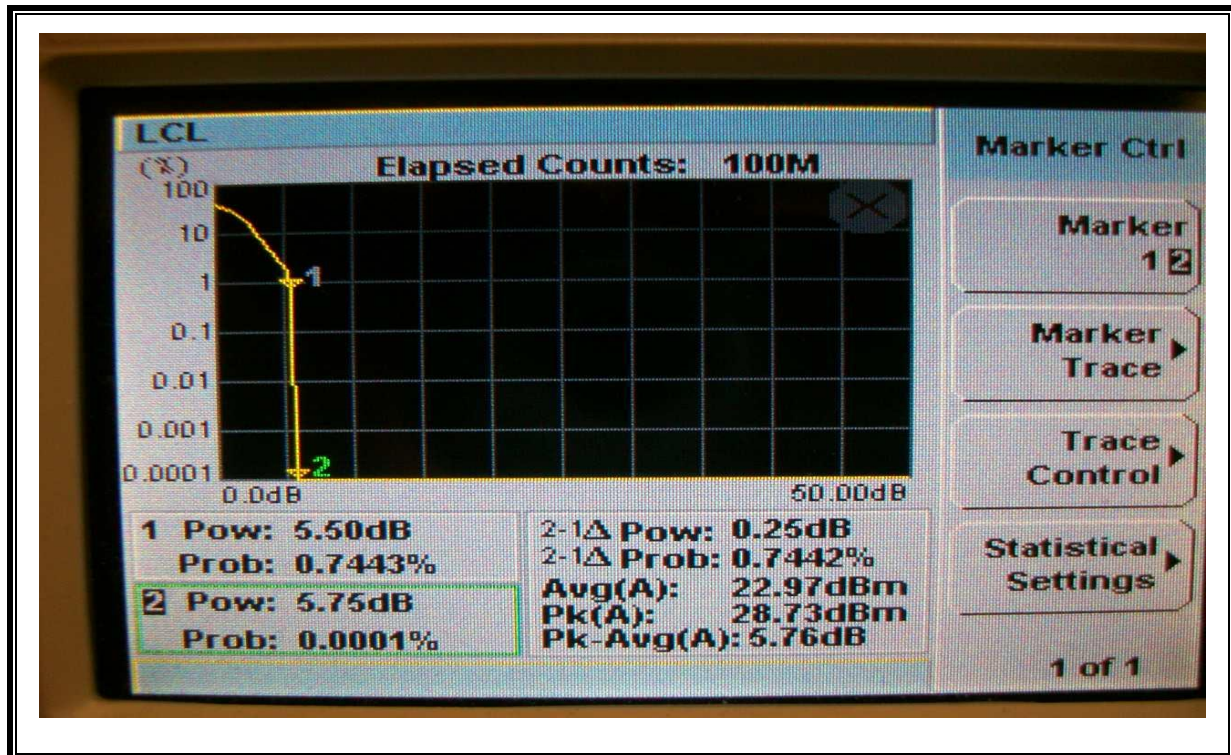

LTE QPSK Band 4 (5.0 MHz BAND WIDTH)

LTE 16QAM Band 4 (5.0 MHz BAND WIDTH)

LTE QPSK Band 4 (10.0 MHz BAND WIDTH)

LTE 16QAM Band 4 (10.0 MHz BAND WIDTH)

LTE QPSK Band 4 (15.0 MHz BAND WIDTH)

LTE 16QAM Band 4 (15.0 MHz BAND WIDTH)

LTE QPSK Band 4 (20.0 MHz BAND WIDTH)

LTE 16QAM Band 4 (20.0 MHz BAND WIDTH)

LTE QPSK Band 5 (1.4 MHz BAND WIDTH)

LTE 16QAM Band 5 (1.4 MHz BAND WIDTH)

LTE QPSK Band 5 (3.0 MHz BAND WIDTH)

LTE 16QAM Band 5 (3.0 MHz BAND WIDTH)