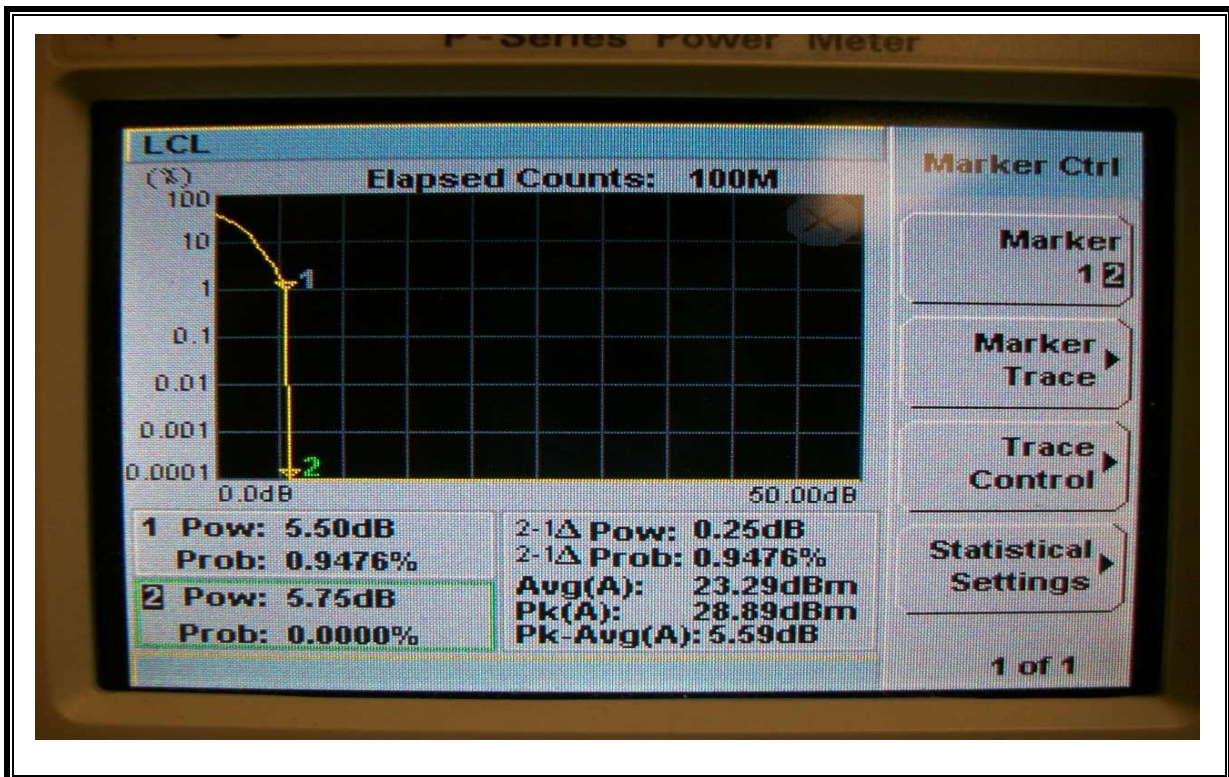

LTE 16QAM Band 5 (5.0 MHz BAND WIDTH)