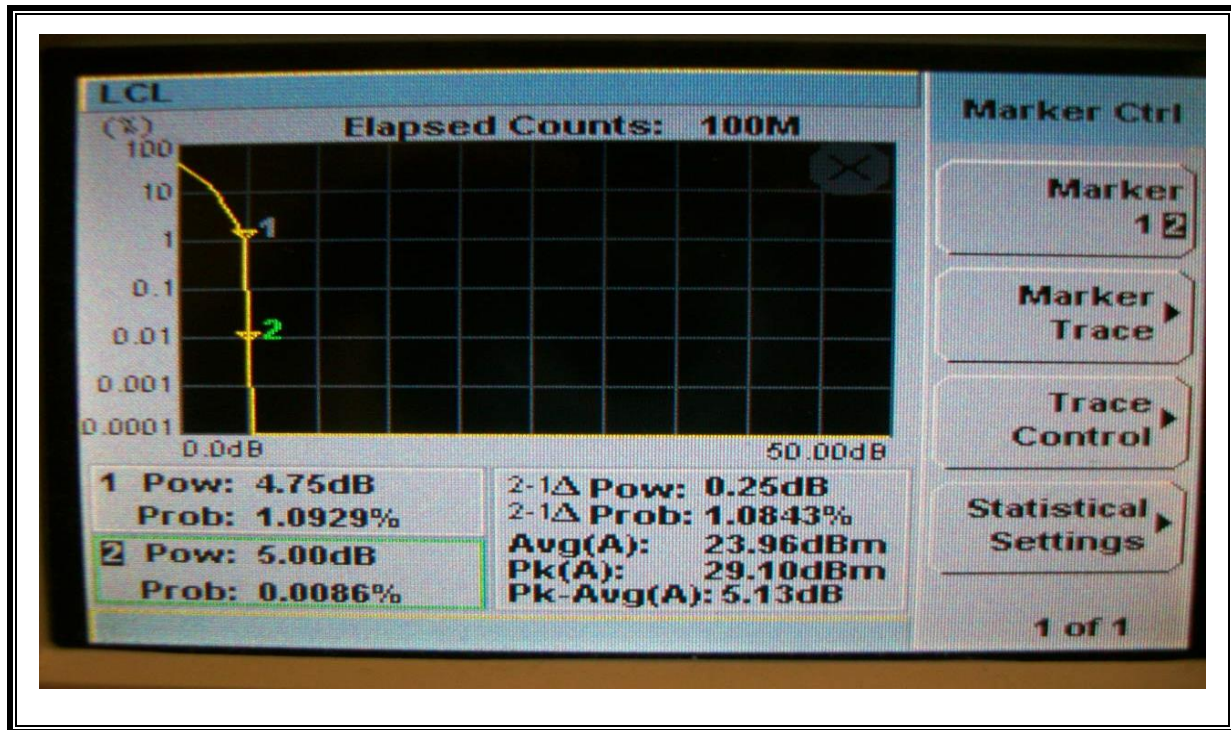

LTE QPSK Band 5 (5.0 MHz BAND WIDTH)

LTE 16QAM Band 5 (5.0 MHz BAND WIDTH)

LTE QPSK Band 5 (10.0 MHz BAND WIDTH)

LTE 16QAM Band 5 (10.0 MHz BAND WIDTH)

LTE QPSK Band 13 (5.0 MHz BAND WIDTH)

LTE 16QAM Band 13 (5.0 MHz BAND WIDTH)

LTE QPSK Band 13 (10.0 MHz BAND WIDTH)

LTE 16QAM Band 13 (10.0 MHz BAND WIDTH)