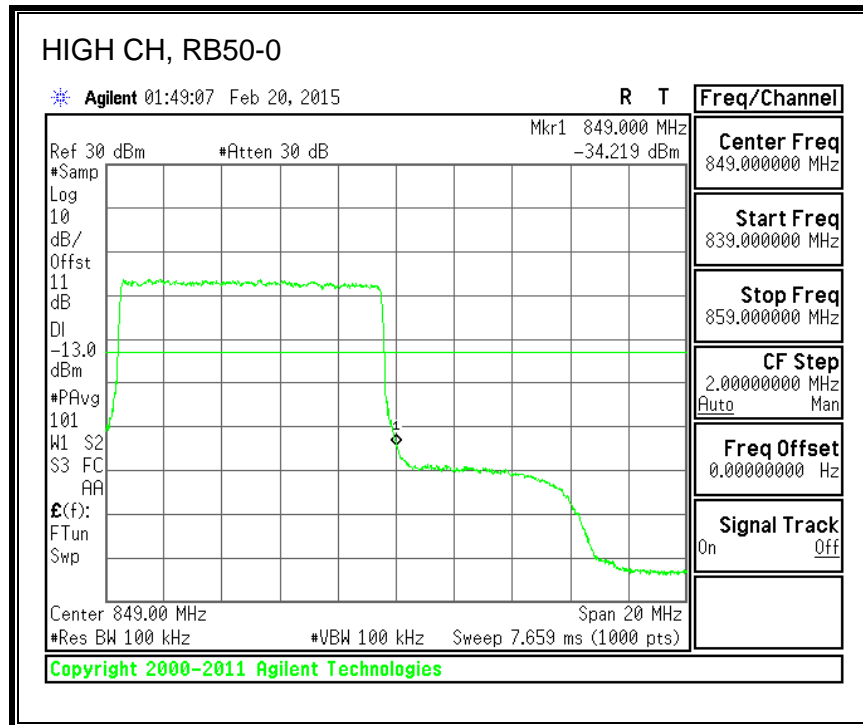

QPSK, (3.0 MHz BAND WIDTH)

16QAM, (3.0 MHz BAND WIDTH)

QPSK, (5.0 MHz BAND WIDTH)

16QAM, (5.0 MHz BAND WIDTH)

QPSK, (10.0 MHz BAND WIDTH)

16QAM, (10.0 MHz BAND WIDTH)

8.2.4. LTE BAND 13 BANDEDGE

QPSK, 779.5 MHz, 775 – 777MHz, (5.0MHz Bandwidth)