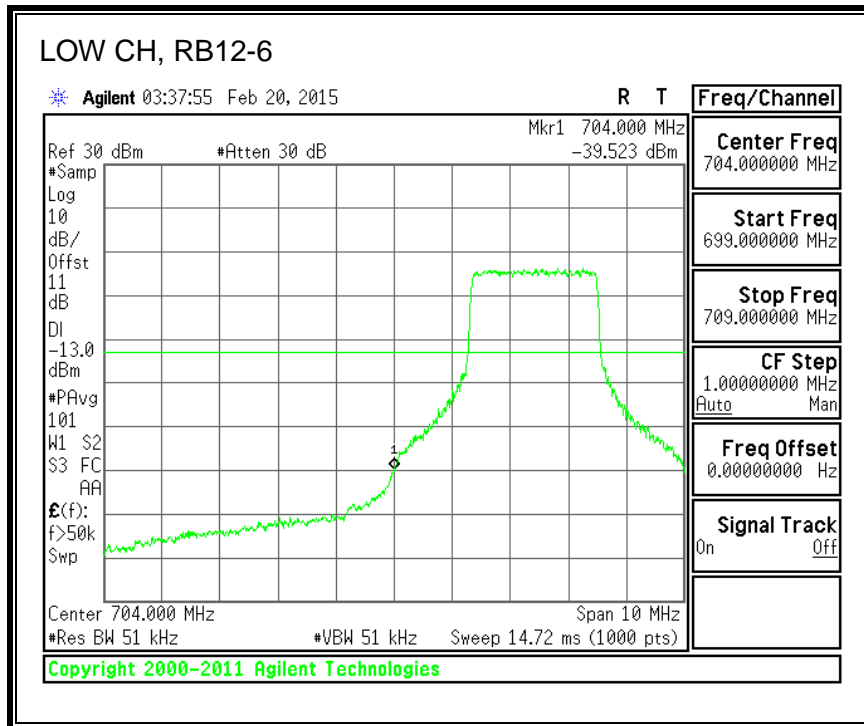

16QAM, 782MHz, 793 - 806MHz, (10MHz Bandwidth)

8.2.5. LTE BAND 17 BANDEDGE

QPSK, (5.0 MHz BAND WIDTH)

16QAM, (5.0 MHz BAND WIDTH)

QPSK, (10.0 MHz BAND WIDTH)

16QAM, (10.0 MHz BAND WIDTH)

8.2.6. LTE BAND 25 BANDEDGE