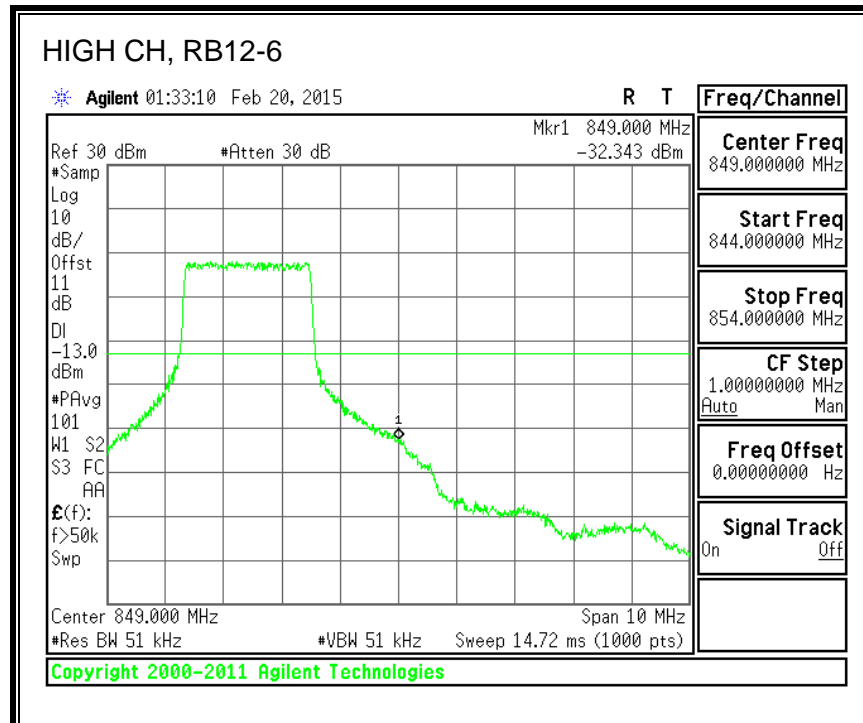

QPSK, (3.0 MHz BAND WIDTH)

16QAM, (3.0 MHz BAND WIDTH)

QPSK, (5.0 MHz BAND WIDTH)

16QAM, (5.0 MHz BAND WIDTH)

QPSK, (10.0 MHz BAND WIDTH)

16QAM, (10.0 MHz BAND WIDTH)

8.2.4. LTE BAND 13 BANDEDGE

QPSK, 779.5 MHz, 775 – 777MHz, (5.0MHz Bandwidth)