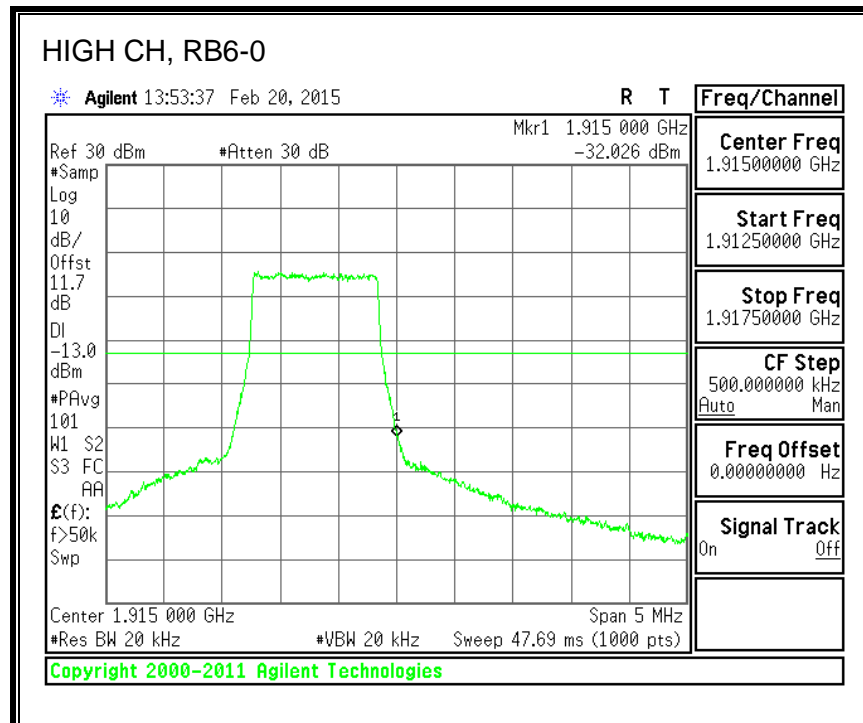

16QAM, 782MHz, 793 - 806MHz, (10MHz Bandwidth)

8.2.5. LTE BAND 17 BANDEDGE

QPSK, (5.0 MHz BAND WIDTH)

16QAM, (5.0 MHz BAND WIDTH)

QPSK, (10.0 MHz BAND WIDTH)

16QAM, (10.0 MHz BAND WIDTH)

8.2.6. LTE BAND 25 BANDEDGE

QPSK, (1.4 MHz BAND WIDTH)

16QAM, (1.4 MHz BAND WIDTH)

QPSK, (3.0 MHz BAND WIDTH)

16QAM, (3.0 MHz BAND WIDTH)

QPSK, (5.0 MHz BAND WIDTH)

16QAM, (5.0 MHz BAND WIDTH)

QPSK, (10.0 MHz BAND WIDTH)

16QAM, (10.0 MHz BAND WIDTH)

QPSK, (15.0 MHz BAND WIDTH)

16QAM, (15.0 MHz BAND WIDTH)

QPSK, (20.0 MHz BAND WIDTH)

16QAM, (20.0 MHz BAND WIDTH)

8.2.7. LTE BAND 26 EMISSION MASK

QPSK, (1.4 MHz BAND WIDTH)

16QAM, (1.4 MHz BAND WIDTH)

QPSK, (3.0 MHz BAND WIDTH)