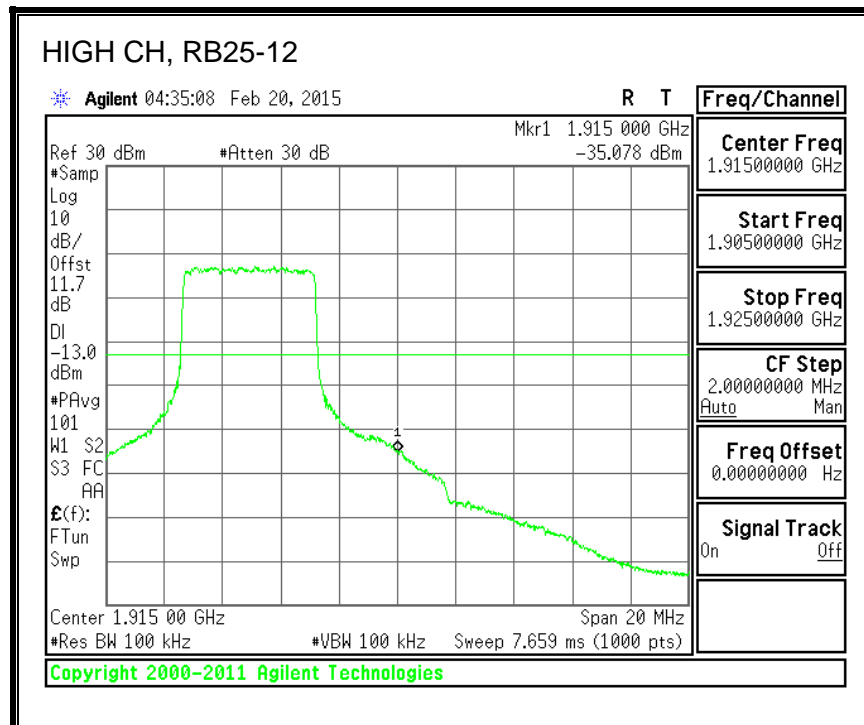

16QAM, 782MHz, 793 - 806MHz, (10MHz Bandwidth)

8.2.5. LTE BAND 17 BANDEDGE

QPSK, (5.0 MHz BAND WIDTH)

16QAM, (5.0 MHz BAND WIDTH)

QPSK, (10.0 MHz BAND WIDTH)

16QAM, (10.0 MHz BAND WIDTH)

8.2.6. LTE BAND 25 BANDEDGE

QPSK, (1.4 MHz BAND WIDTH)

16QAM, (1.4 MHz BAND WIDTH)

QPSK, (3.0 MHz BAND WIDTH)

16QAM, (3.0 MHz BAND WIDTH)

QPSK, (5.0 MHz BAND WIDTH)

16QAM, (5.0 MHz BAND WIDTH)

QPSK, (10.0 MHz BAND WIDTH)

16QAM, (10.0 MHz BAND WIDTH)

QPSK, (15.0 MHz BAND WIDTH)

16QAM, (15.0 MHz BAND WIDTH)

QPSK, (20.0 MHz BAND WIDTH)

16QAM, (20.0 MHz BAND WIDTH)

8.2.7. LTE BAND 26 EMISSION MASK

QPSK, (1.4 MHz BAND WIDTH)

16QAM, (1.4 MHz BAND WIDTH)

QPSK, (3.0 MHz BAND WIDTH)