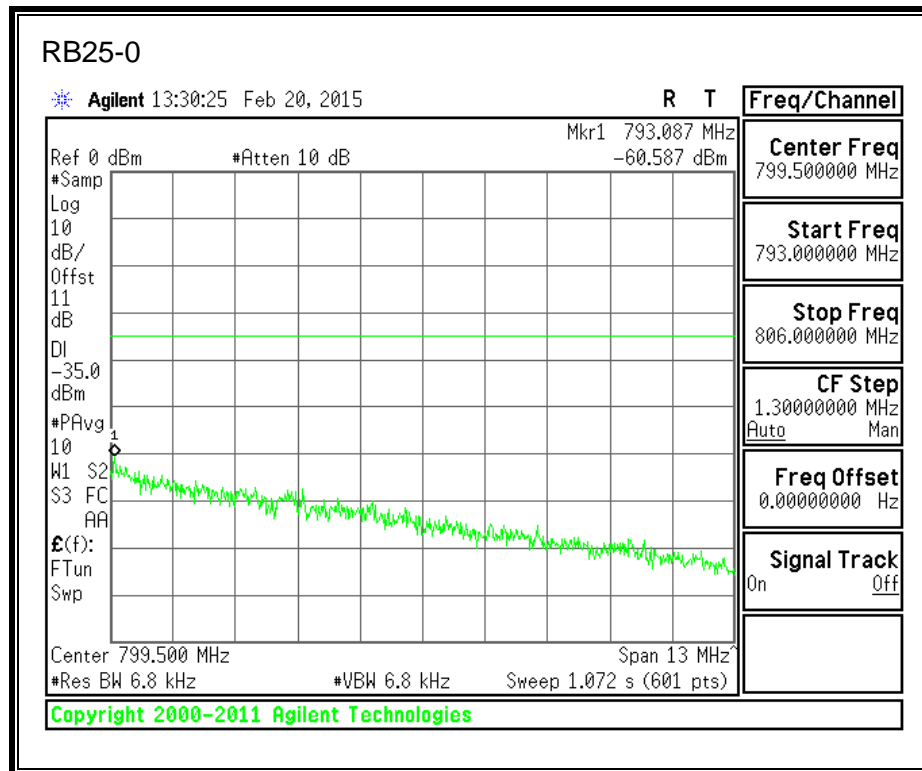

16QAM, 784.5MHz, 763 - 775MHz, (5MHz Bandwidth)

QPSK, 784.5MHz, 793 - 806MHz, (5MHz Bandwidth)

16QAM, 784.5MHz, 793 - 806MHz, (5MHz Bandwidth)

QPSK, 782MHz, 775 - 777MHz, (10MHz Bandwidth)

16QAM, 782MHz, 775 - 777MHz, (10MHz Bandwidth)

16QAM, 782MHz, 793 - 806MHz, (10MHz Bandwidth)

8.2.5. LTE BAND 17 BANDEDGE

QPSK, (5.0 MHz BAND WIDTH)

16QAM, (5.0 MHz BAND WIDTH)

QPSK, (10.0 MHz BAND WIDTH)

16QAM, (10.0 MHz BAND WIDTH)

8.2.6. LTE BAND 25 BANDEDGE