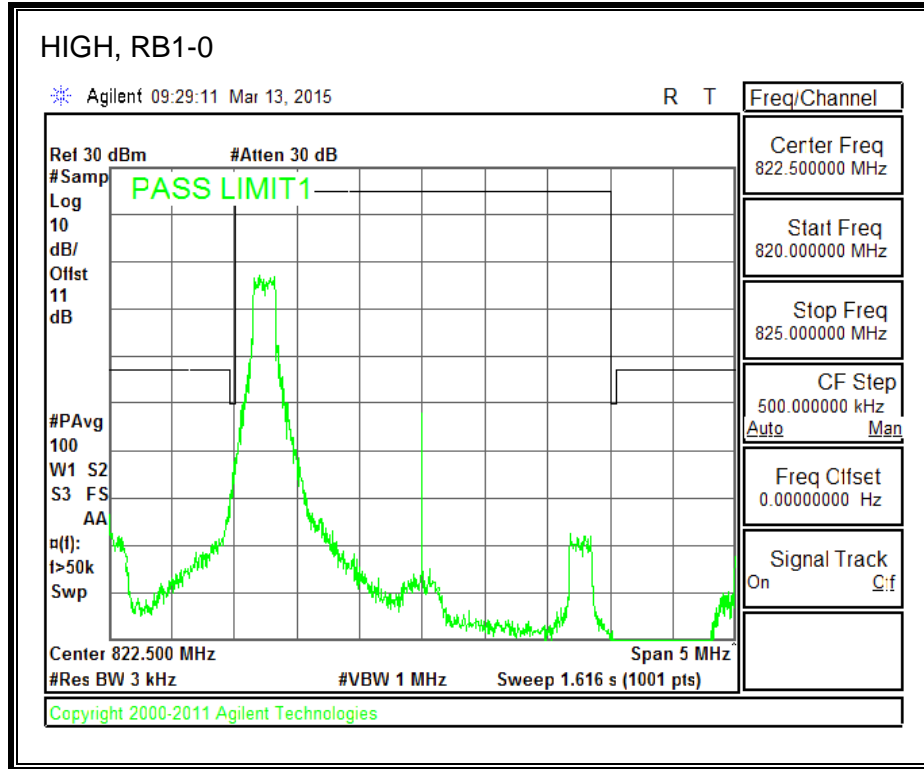

QPSK, (15.0 MHz BAND WIDTH)

16QAM, (15.0 MHz BAND WIDTH)

QPSK, (20.0 MHz BAND WIDTH)

16QAM, (20.0 MHz BAND WIDTH)

8.2.7. LTE BAND 26 EMISSION MASK

QPSK, (1.4 MHz BAND WIDTH)

16QAM, (1.4 MHz BAND WIDTH)

QPSK, (3.0 MHz BAND WIDTH)

16QAM, (3.0 MHz BAND WIDTH)

QPSK, (5.0 MHz BAND WIDTH)

16QAM, (5.0 MHz BAND WIDTH)

QPSK, (10.0 MHz BAND WIDTH)

16QAM, (10.0 MHz BAND WIDTH)

8.2.8. LTE BAND 41 EMISSION MASK

QPSK, (5.0 MHz BAND WIDTH)

16QAM, (5.0 MHz BAND WIDTH)

QPSK, (10.0 MHz BAND WIDTH)