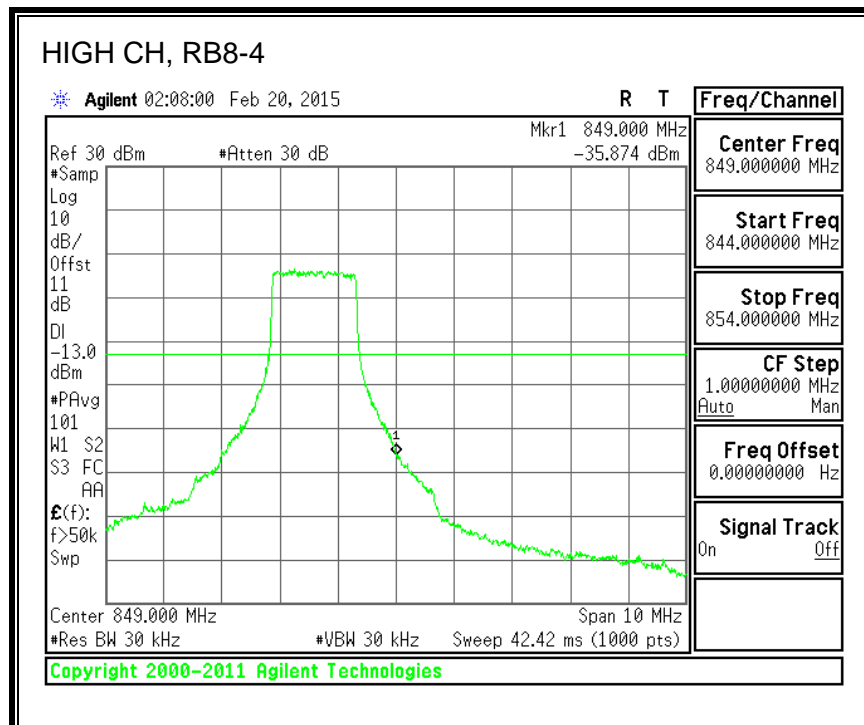

QPSK, (3.0 MHz BAND WIDTH)

16QAM, (3.0 MHz BAND WIDTH)

QPSK, (5.0 MHz BAND WIDTH)

16QAM, (5.0 MHz BAND WIDTH)

QPSK, (10.0 MHz BAND WIDTH)

16QAM, (10.0 MHz BAND WIDTH)

8.2.4. LTE BAND 13 BANDEDGE

QPSK, 779.5 MHz, 775 – 777MHz, (5.0MHz Bandwidth)

16QAM, 779.5MHz, 775 - 777MHz, (5MHz Bandwidth)

QPSK, 779.5MHz, 13, 782 - 793MHz, (5MHz Bandwidth)

16QAM, 779.5MHz, 783 - 793MHz, (5MHz Bandwidth)

QPSK, 779.5MHz, 763 - 775MHz, (5MHz Bandwidth)

16QAM, 779.5MHz, 763-775MHz, (5MHz Bandwidth)