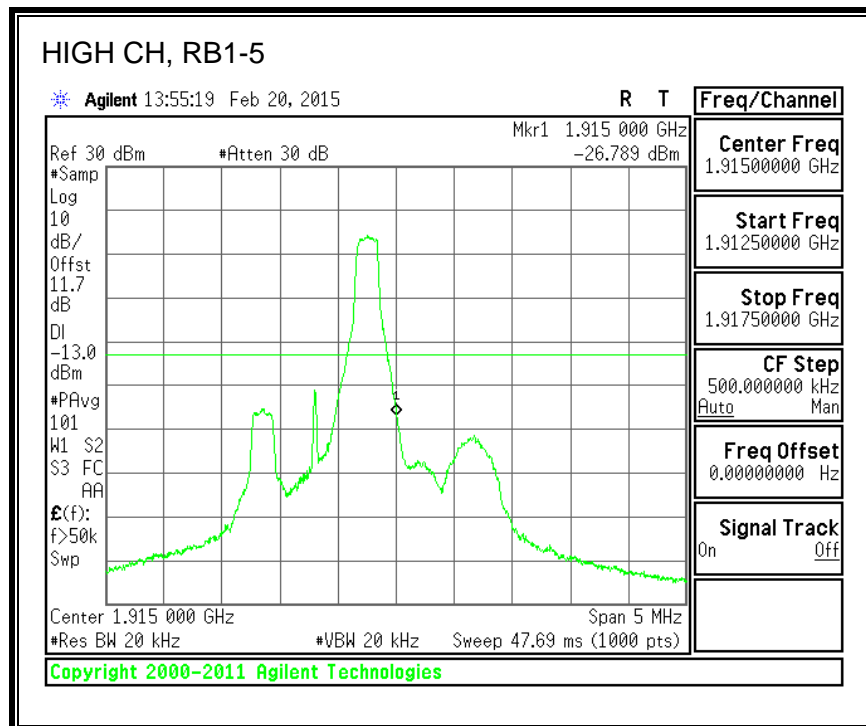

16QAM, 782MHz, 793 - 806MHz, (10MHz Bandwidth)

8.2.5. LTE BAND 17 BANDEDGE

QPSK, (5.0 MHz BAND WIDTH)

16QAM, (5.0 MHz BAND WIDTH)

QPSK, (10.0 MHz BAND WIDTH)

16QAM, (10.0 MHz BAND WIDTH)

8.2.6. LTE BAND 25 BANDEDGE

QPSK, (1.4 MHz BAND WIDTH)

16QAM, (1.4 MHz BAND WIDTH)

QPSK, (3.0 MHz BAND WIDTH)

16QAM, (3.0 MHz BAND WIDTH)

QPSK, (5.0 MHz BAND WIDTH)

16QAM, (5.0 MHz BAND WIDTH)

QPSK, (10.0 MHz BAND WIDTH)

16QAM, (10.0 MHz BAND WIDTH)

QPSK, (15.0 MHz BAND WIDTH)

16QAM, (15.0 MHz BAND WIDTH)

QPSK, (20.0 MHz BAND WIDTH)

16QAM, (20.0 MHz BAND WIDTH)

8.2.7. LTE BAND 26 EMISSION MASK

QPSK, (1.4 MHz BAND WIDTH)

16QAM, (1.4 MHz BAND WIDTH)

QPSK, (3.0 MHz BAND WIDTH)