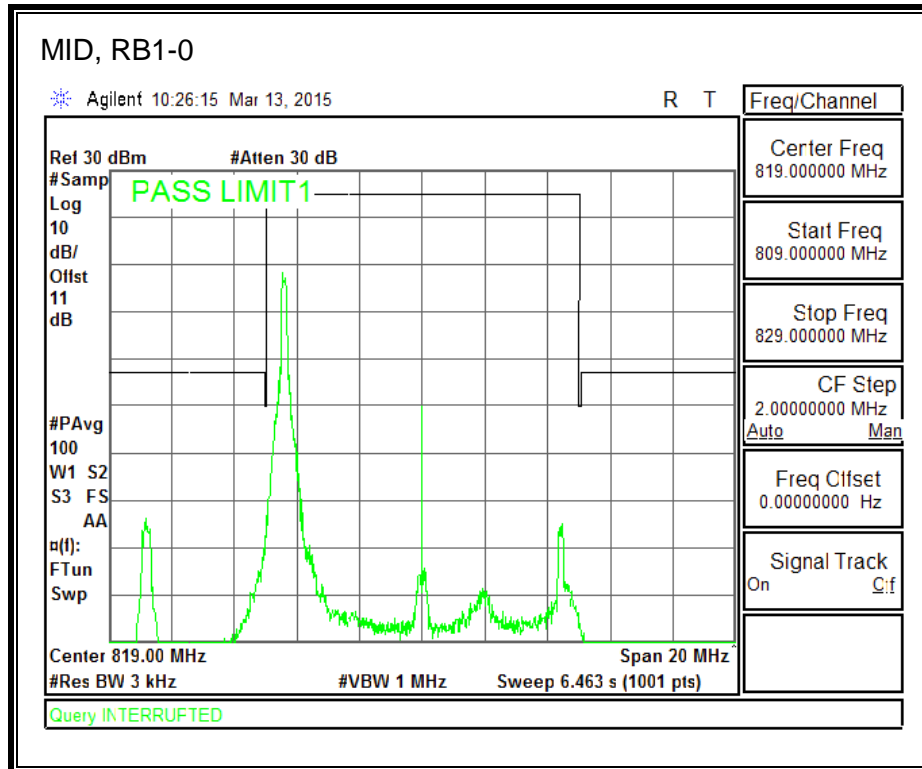

QPSK, (15.0 MHz BAND WIDTH)

16QAM, (15.0 MHz BAND WIDTH)

QPSK, (20.0 MHz BAND WIDTH)

16QAM, (20.0 MHz BAND WIDTH)

8.2.7. LTE BAND 26 EMISSION MASK

QPSK, (1.4 MHz BAND WIDTH)

16QAM, (1.4 MHz BAND WIDTH)

QPSK, (3.0 MHz BAND WIDTH)

16QAM, (3.0 MHz BAND WIDTH)

QPSK, (5.0 MHz BAND WIDTH)

16QAM, (5.0 MHz BAND WIDTH)

QPSK, (10.0 MHz BAND WIDTH)

16QAM, (10.0 MHz BAND WIDTH)

8.2.8. LTE BAND 41 EMISSION MASK

QPSK, (5.0 MHz BAND WIDTH)

16QAM, (5.0 MHz BAND WIDTH)

QPSK, (10.0 MHz BAND WIDTH)