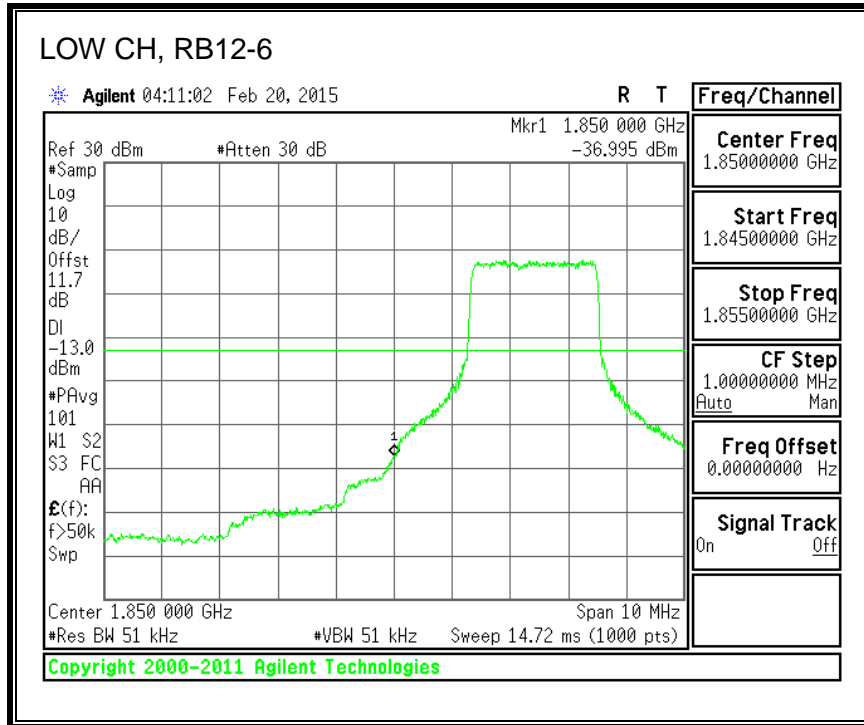

16QAM, 782MHz, 793 - 806MHz, (10MHz Bandwidth)

8.2.5. LTE BAND 17 BANDEDGE

QPSK, (5.0 MHz BAND WIDTH)

16QAM, (5.0 MHz BAND WIDTH)

QPSK, (10.0 MHz BAND WIDTH)

16QAM, (10.0 MHz BAND WIDTH)

8.2.6. LTE BAND 25 BANDEDGE

QPSK, (1.4 MHz BAND WIDTH)

16QAM, (1.4 MHz BAND WIDTH)

QPSK, (3.0 MHz BAND WIDTH)

16QAM, (3.0 MHz BAND WIDTH)

QPSK, (5.0 MHz BAND WIDTH)

16QAM, (5.0 MHz BAND WIDTH)

QPSK, (10.0 MHz BAND WIDTH)

16QAM, (10.0 MHz BAND WIDTH)

QPSK, (15.0 MHz BAND WIDTH)

16QAM, (15.0 MHz BAND WIDTH)

QPSK, (20.0 MHz BAND WIDTH)

16QAM, (20.0 MHz BAND WIDTH)

8.2.7. LTE BAND 26 EMISSION MASK

QPSK, (1.4 MHz BAND WIDTH)

16QAM, (1.4 MHz BAND WIDTH)

QPSK, (3.0 MHz BAND WIDTH)