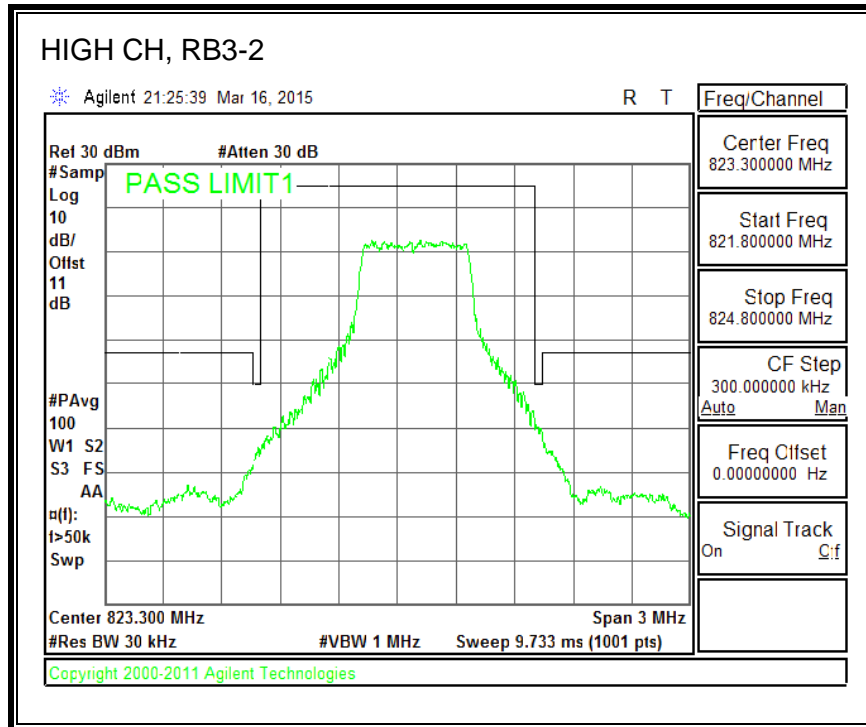

QPSK, (15.0 MHz BAND WIDTH)

16QAM, (15.0 MHz BAND WIDTH)

QPSK, (20.0 MHz BAND WIDTH)

16QAM, (20.0 MHz BAND WIDTH)

8.2.7. LTE BAND 26 EMISSION MASK

QPSK, (1.4 MHz BAND WIDTH)

16QAM, (1.4 MHz BAND WIDTH)

QPSK, (3.0 MHz BAND WIDTH)

16QAM, (3.0 MHz BAND WIDTH)

QPSK, (5.0 MHz BAND WIDTH)

16QAM, (5.0 MHz BAND WIDTH)

QPSK, (10.0 MHz BAND WIDTH)

16QAM, (10.0 MHz BAND WIDTH)

8.2.8. LTE BAND 41 EMISSION MASK

QPSK, (5.0 MHz BAND WIDTH)

16QAM, (5.0 MHz BAND WIDTH)