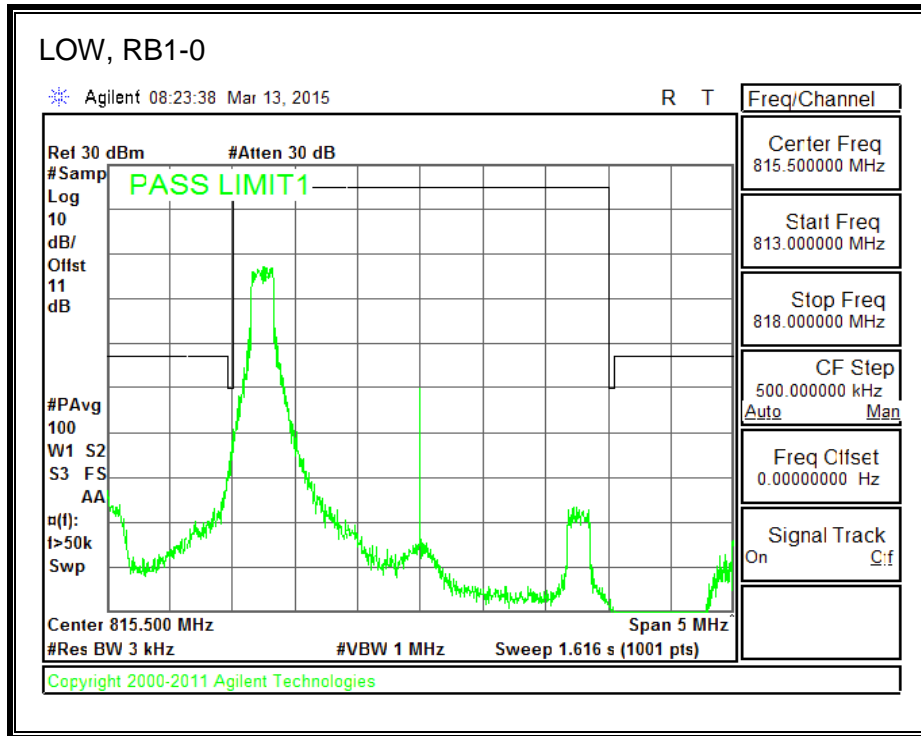

QPSK, (15.0 MHz BAND WIDTH)

16QAM, (15.0 MHz BAND WIDTH)

QPSK, (20.0 MHz BAND WIDTH)

16QAM, (20.0 MHz BAND WIDTH)

8.2.7. LTE BAND 26 EMISSION MASK

QPSK, (1.4 MHz BAND WIDTH)

16QAM, (1.4 MHz BAND WIDTH)

QPSK, (3.0 MHz BAND WIDTH)

16QAM, (3.0 MHz BAND WIDTH)

QPSK, (5.0 MHz BAND WIDTH)

16QAM, (5.0 MHz BAND WIDTH)

QPSK, (10.0 MHz BAND WIDTH)

16QAM, (10.0 MHz BAND WIDTH)

8.2.8. LTE BAND 41 EMISSION MASK

QPSK, (5.0 MHz BAND WIDTH)

16QAM, (5.0 MHz BAND WIDTH)