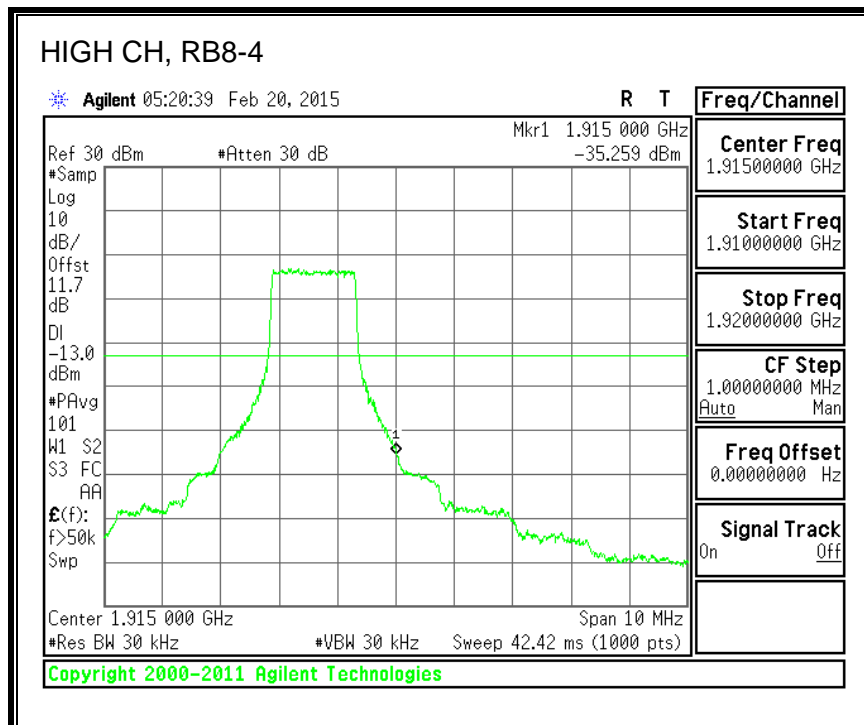

16QAM, 782MHz, 793 - 806MHz, (10MHz Bandwidth)

8.2.5. LTE BAND 17 BANDEDGE

QPSK, (5.0 MHz BAND WIDTH)

16QAM, (5.0 MHz BAND WIDTH)

QPSK, (10.0 MHz BAND WIDTH)

16QAM, (10.0 MHz BAND WIDTH)

8.2.6. LTE BAND 25 BANDEDGE

QPSK, (1.4 MHz BAND WIDTH)

16QAM, (1.4 MHz BAND WIDTH)

QPSK, (3.0 MHz BAND WIDTH)

16QAM, (3.0 MHz BAND WIDTH)

QPSK, (5.0 MHz BAND WIDTH)

16QAM, (5.0 MHz BAND WIDTH)

QPSK, (10.0 MHz BAND WIDTH)

16QAM, (10.0 MHz BAND WIDTH)

QPSK, (15.0 MHz BAND WIDTH)

16QAM, (15.0 MHz BAND WIDTH)

QPSK, (20.0 MHz BAND WIDTH)

16QAM, (20.0 MHz BAND WIDTH)

8.2.7. LTE BAND 26 EMISSION MASK

QPSK, (1.4 MHz BAND WIDTH)

16QAM, (1.4 MHz BAND WIDTH)

QPSK, (3.0 MHz BAND WIDTH)