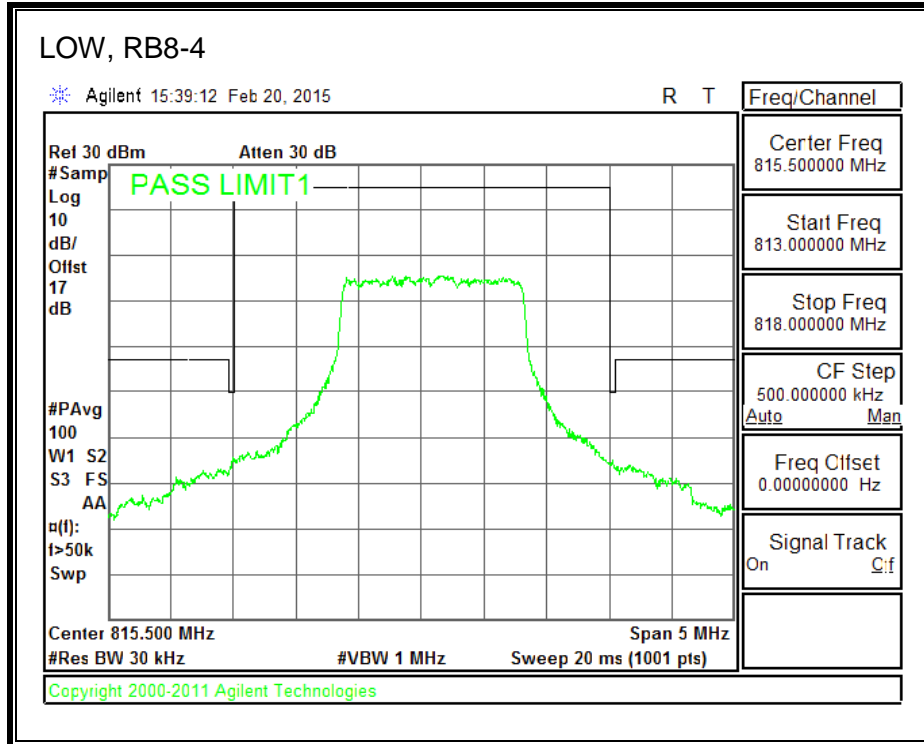

QPSK, (15.0 MHz BAND WIDTH)

16QAM, (15.0 MHz BAND WIDTH)

QPSK, (20.0 MHz BAND WIDTH)

16QAM, (20.0 MHz BAND WIDTH)

8.2.7. LTE BAND 26 EMISSION MASK

QPSK, (1.4 MHz BAND WIDTH)

16QAM, (1.4 MHz BAND WIDTH)

QPSK, (3.0 MHz BAND WIDTH)

16QAM, (3.0 MHz BAND WIDTH)

QPSK, (5.0 MHz BAND WIDTH)

16QAM, (5.0 MHz BAND WIDTH)

QPSK, (10.0 MHz BAND WIDTH)

16QAM, (10.0 MHz BAND WIDTH)

8.2.8. LTE BAND 41 EMISSION MASK

QPSK, (5.0 MHz BAND WIDTH)

16QAM, (5.0 MHz BAND WIDTH)

QPSK, (10.0 MHz BAND WIDTH)