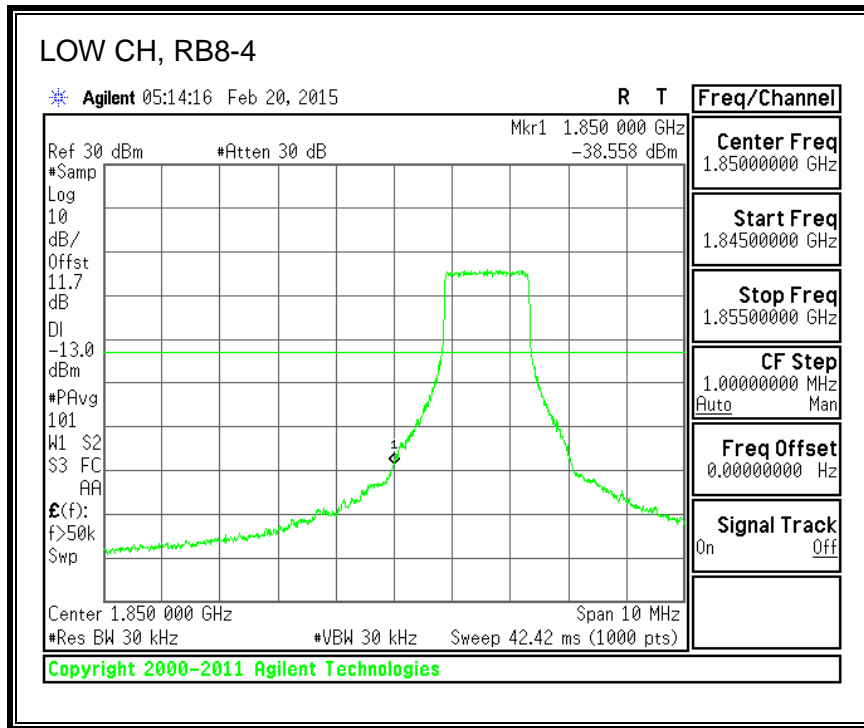

16QAM, 782MHz, 793 - 806MHz, (10MHz Bandwidth)

8.2.5. LTE BAND 17 BANDEDGE

QPSK, (5.0 MHz BAND WIDTH)

16QAM, (5.0 MHz BAND WIDTH)

QPSK, (10.0 MHz BAND WIDTH)

16QAM, (10.0 MHz BAND WIDTH)

8.2.6. LTE BAND 25 BANDEDGE

QPSK, (1.4 MHz BAND WIDTH)

16QAM, (1.4 MHz BAND WIDTH)

QPSK, (3.0 MHz BAND WIDTH)

16QAM, (3.0 MHz BAND WIDTH)

QPSK, (5.0 MHz BAND WIDTH)

16QAM, (5.0 MHz BAND WIDTH)

QPSK, (10.0 MHz BAND WIDTH)

16QAM, (10.0 MHz BAND WIDTH)

QPSK, (15.0 MHz BAND WIDTH)

16QAM, (15.0 MHz BAND WIDTH)

QPSK, (20.0 MHz BAND WIDTH)

16QAM, (20.0 MHz BAND WIDTH)

8.2.7. LTE BAND 26 EMISSION MASK

QPSK, (1.4 MHz BAND WIDTH)

16QAM, (1.4 MHz BAND WIDTH)

QPSK, (3.0 MHz BAND WIDTH)