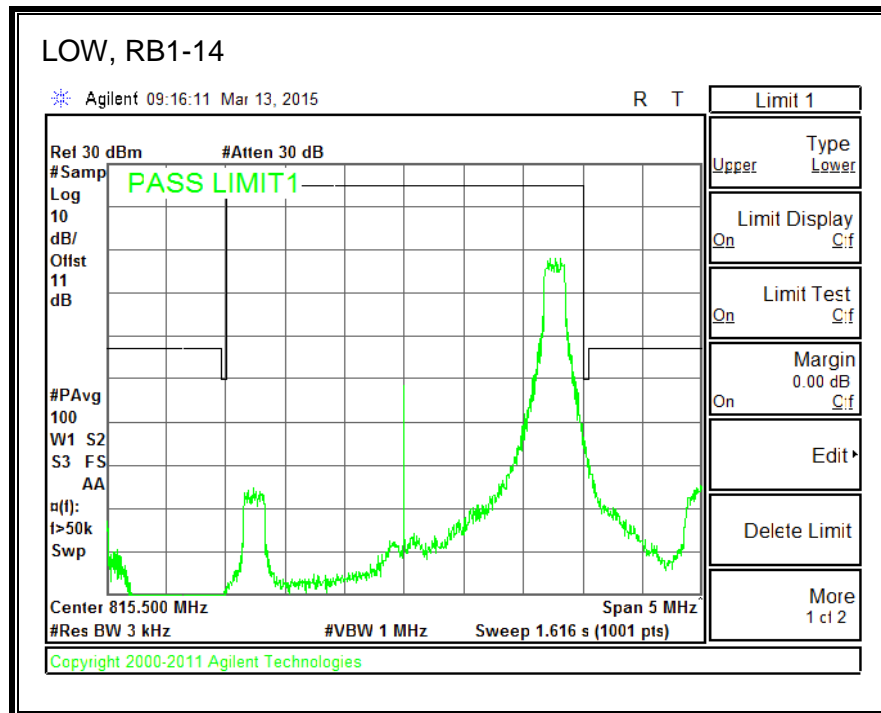

QPSK, (15.0 MHz BAND WIDTH)

16QAM, (15.0 MHz BAND WIDTH)

QPSK, (20.0 MHz BAND WIDTH)

16QAM, (20.0 MHz BAND WIDTH)

8.2.7. LTE BAND 26 EMISSION MASK

QPSK, (1.4 MHz BAND WIDTH)

16QAM, (1.4 MHz BAND WIDTH)

QPSK, (3.0 MHz BAND WIDTH)

16QAM, (3.0 MHz BAND WIDTH)

QPSK, (5.0 MHz BAND WIDTH)

16QAM, (5.0 MHz BAND WIDTH)

QPSK, (10.0 MHz BAND WIDTH)

16QAM, (10.0 MHz BAND WIDTH)

8.2.8. LTE BAND 41 EMISSION MASK

QPSK, (5.0 MHz BAND WIDTH)

16QAM, (5.0 MHz BAND WIDTH)

QPSK, (10.0 MHz BAND WIDTH)