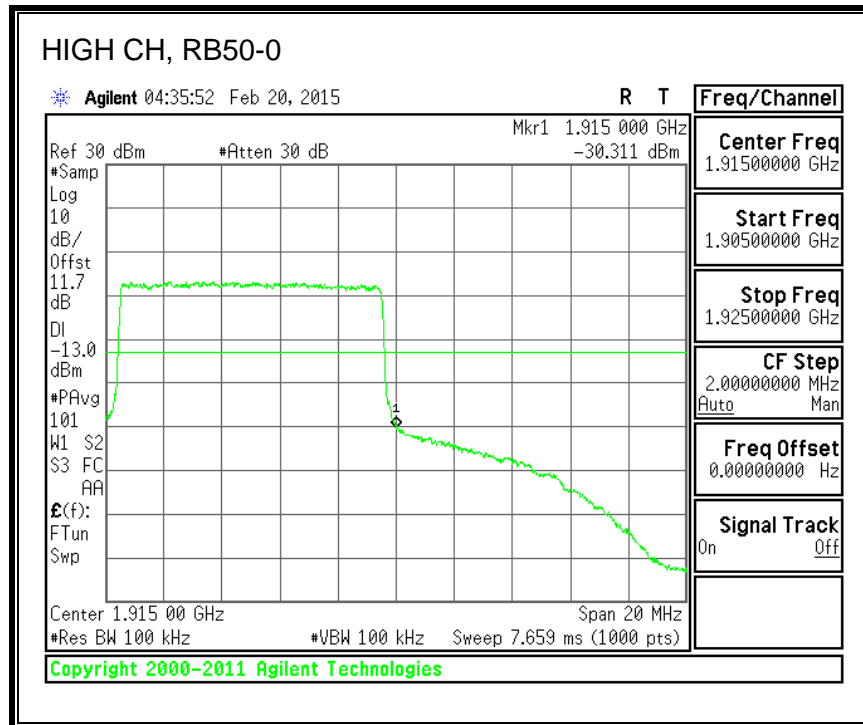

16QAM, 782MHz, 793 - 806MHz, (10MHz Bandwidth)

8.2.5. LTE BAND 17 BANDEDGE

QPSK, (5.0 MHz BAND WIDTH)

16QAM, (5.0 MHz BAND WIDTH)

QPSK, (10.0 MHz BAND WIDTH)

16QAM, (10.0 MHz BAND WIDTH)

8.2.6. LTE BAND 25 BANDEDGE

QPSK, (1.4 MHz BAND WIDTH)

16QAM, (1.4 MHz BAND WIDTH)

QPSK, (3.0 MHz BAND WIDTH)

16QAM, (3.0 MHz BAND WIDTH)

QPSK, (5.0 MHz BAND WIDTH)

16QAM, (5.0 MHz BAND WIDTH)

QPSK, (10.0 MHz BAND WIDTH)

16QAM, (10.0 MHz BAND WIDTH)

QPSK, (15.0 MHz BAND WIDTH)

16QAM, (15.0 MHz BAND WIDTH)

QPSK, (20.0 MHz BAND WIDTH)

16QAM, (20.0 MHz BAND WIDTH)

8.2.7. LTE BAND 26 EMISSION MASK

QPSK, (1.4 MHz BAND WIDTH)

16QAM, (1.4 MHz BAND WIDTH)

QPSK, (3.0 MHz BAND WIDTH)