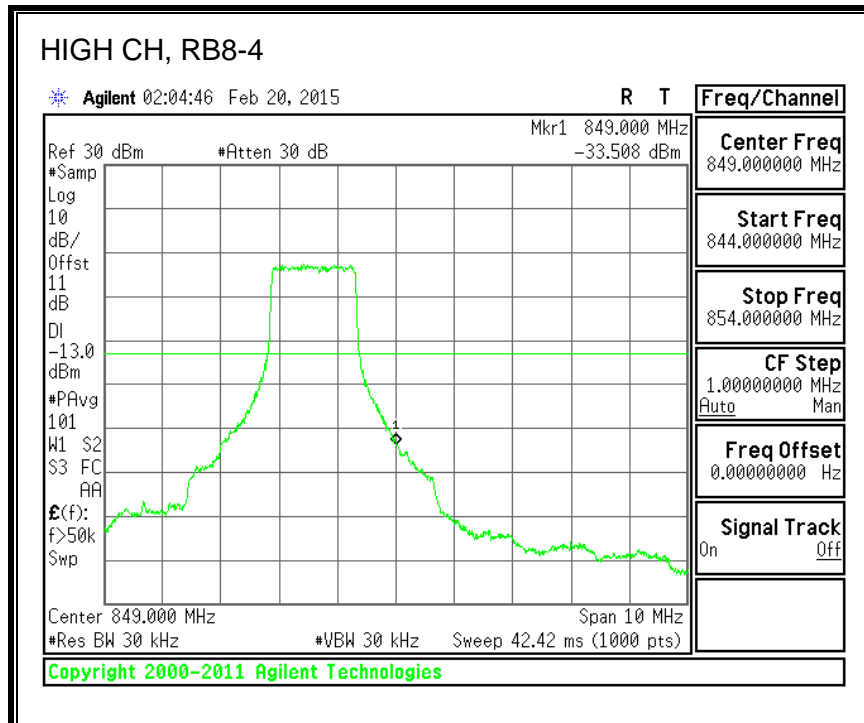

QPSK, (3.0 MHz BAND WIDTH)

16QAM, (3.0 MHz BAND WIDTH)

QPSK, (5.0 MHz BAND WIDTH)

16QAM, (5.0 MHz BAND WIDTH)

QPSK, (10.0 MHz BAND WIDTH)

16QAM, (10.0 MHz BAND WIDTH)

8.2.4. LTE BAND 13 BANDEDGE

QPSK, 779.5 MHz, 775 – 777MHz, (5.0MHz Bandwidth)

16QAM, 779.5MHz, 775 - 777MHz, (5MHz Bandwidth)

QPSK, 779.5MHz, 13, 782 - 793MHz, (5MHz Bandwidth)

16QAM, 779.5MHz, 783 - 793MHz, (5MHz Bandwidth)

QPSK, 779.5MHz, 763 - 775MHz, (5MHz Bandwidth)

16QAM, 779.5MHz, 763-775MHz, (5MHz Bandwidth)