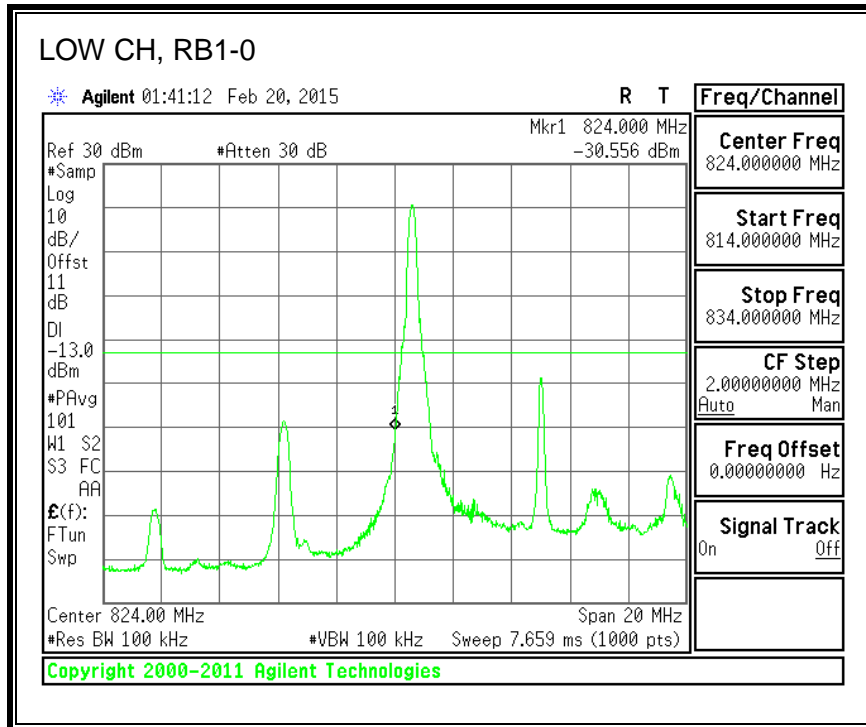

QPSK, (3.0 MHz BAND WIDTH)

16QAM, (3.0 MHz BAND WIDTH)

QPSK, (5.0 MHz BAND WIDTH)

16QAM, (5.0 MHz BAND WIDTH)

QPSK, (10.0 MHz BAND WIDTH)

16QAM, (10.0 MHz BAND WIDTH)

8.2.4. LTE BAND 13 BANDEDGE

QPSK, 779.5 MHz, 775 – 777MHz, (5.0MHz Bandwidth)