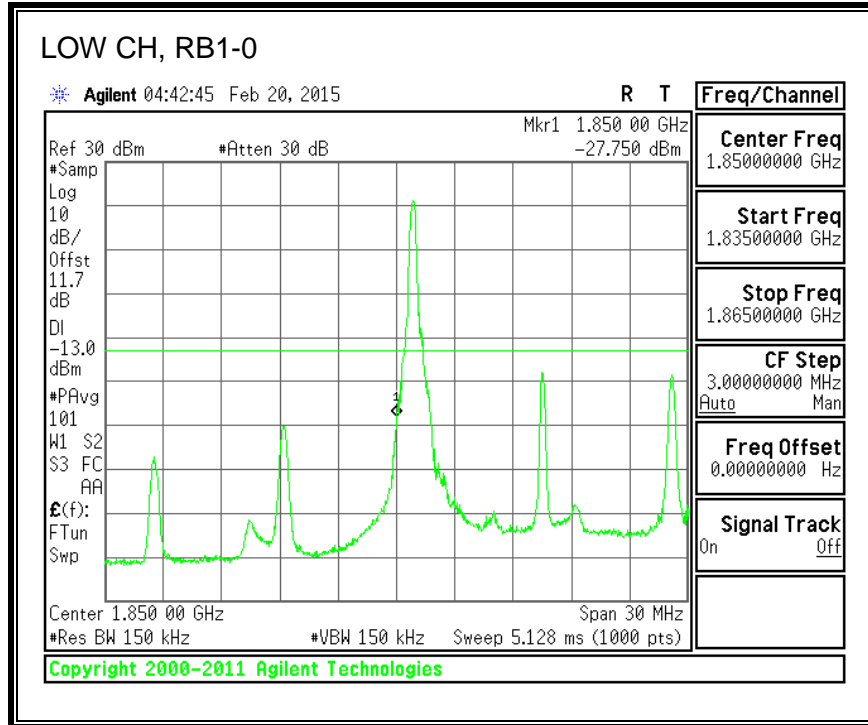

QPSK, (15.0 MHz BAND WIDTH)

16QAM, (15.0 MHz BAND WIDTH)

QPSK, (20.0 MHz BAND WIDTH)

16QAM, (20.0 MHz BAND WIDTH)

8.2.7. LTE BAND 26 EMISSION MASK

QPSK, (1.4 MHz BAND WIDTH)

16QAM, (1.4 MHz BAND WIDTH)

QPSK, (3.0 MHz BAND WIDTH)

16QAM, (3.0 MHz BAND WIDTH)

QPSK, (5.0 MHz BAND WIDTH)

16QAM, (5.0 MHz BAND WIDTH)

QPSK, (10.0 MHz BAND WIDTH)

16QAM, (10.0 MHz BAND WIDTH)

8.2.8. LTE BAND 41 EMISSION MASK

QPSK, (5.0 MHz BAND WIDTH)

16QAM, (5.0 MHz BAND WIDTH)