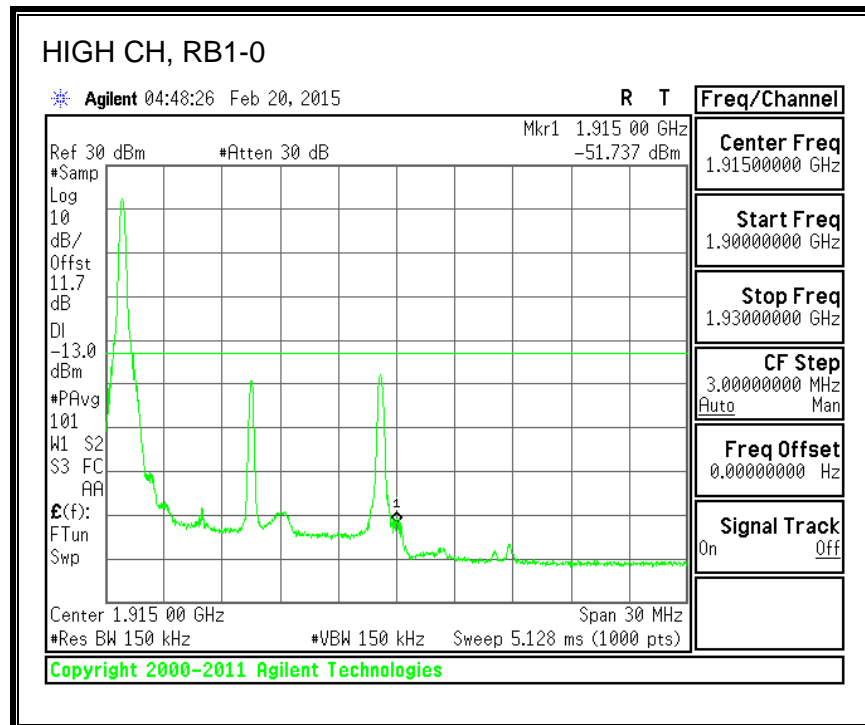

16QAM, 782MHz, 793 - 806MHz, (10MHz Bandwidth)

8.2.5. LTE BAND 17 BANDEDGE

QPSK, (5.0 MHz BAND WIDTH)

16QAM, (5.0 MHz BAND WIDTH)

QPSK, (10.0 MHz BAND WIDTH)

16QAM, (10.0 MHz BAND WIDTH)

8.2.6. LTE BAND 25 BANDEDGE

QPSK, (1.4 MHz BAND WIDTH)

16QAM, (1.4 MHz BAND WIDTH)

QPSK, (3.0 MHz BAND WIDTH)

16QAM, (3.0 MHz BAND WIDTH)

QPSK, (5.0 MHz BAND WIDTH)

16QAM, (5.0 MHz BAND WIDTH)

QPSK, (10.0 MHz BAND WIDTH)

16QAM, (10.0 MHz BAND WIDTH)

QPSK, (15.0 MHz BAND WIDTH)

16QAM, (15.0 MHz BAND WIDTH)

QPSK, (20.0 MHz BAND WIDTH)

16QAM, (20.0 MHz BAND WIDTH)

8.2.7. LTE BAND 26 EMISSION MASK

QPSK, (1.4 MHz BAND WIDTH)

16QAM, (1.4 MHz BAND WIDTH)

QPSK, (3.0 MHz BAND WIDTH)