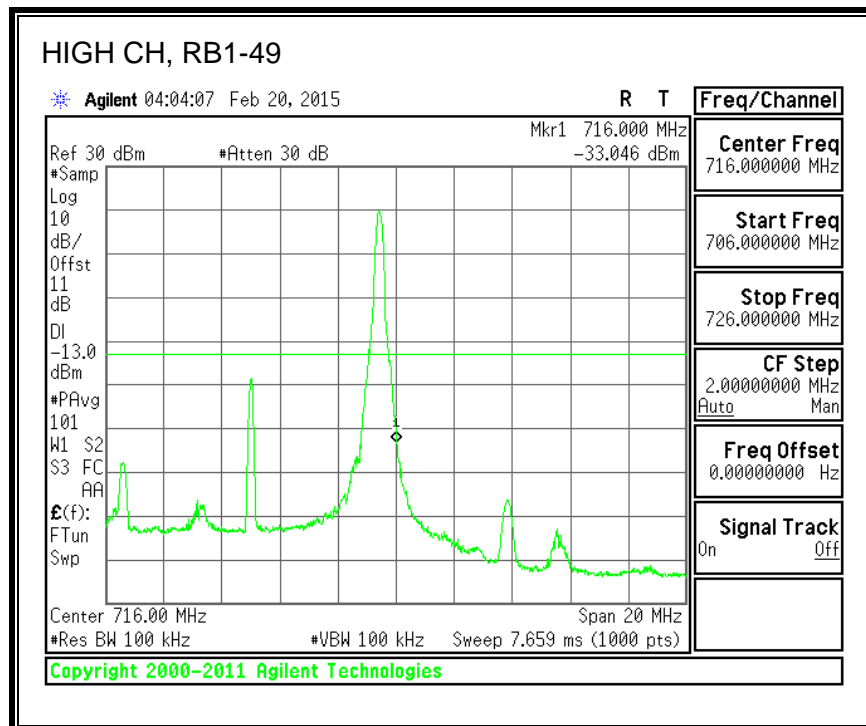

16QAM, 782MHz, 793 - 806MHz, (10MHz Bandwidth)

8.2.5. LTE BAND 17 BANDEDGE

QPSK, (5.0 MHz BAND WIDTH)

16QAM, (5.0 MHz BAND WIDTH)

QPSK, (10.0 MHz BAND WIDTH)

16QAM, (10.0 MHz BAND WIDTH)

8.2.6. LTE BAND 25 BANDEDGE