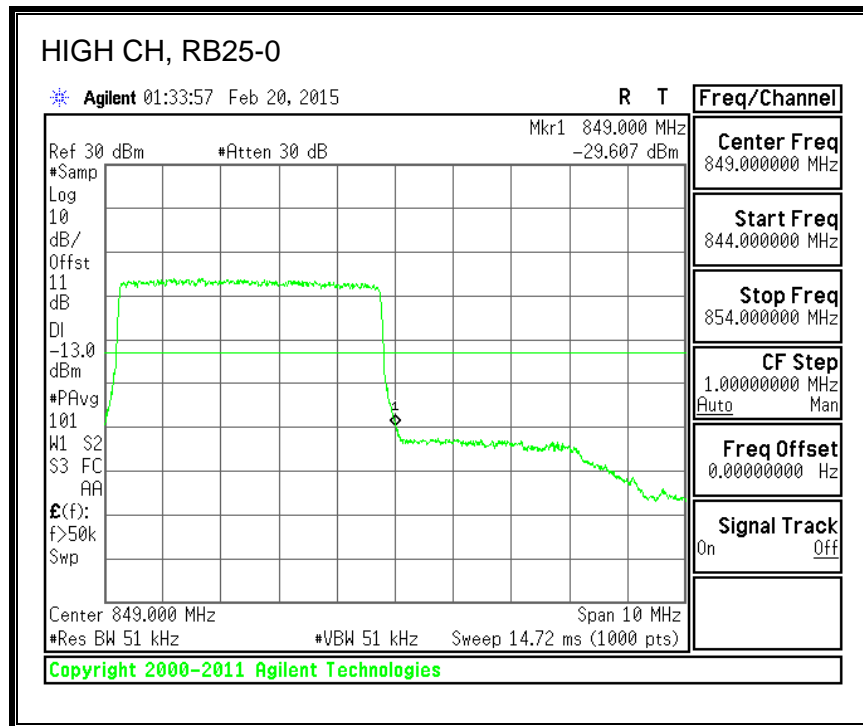

QPSK, (3.0 MHz BAND WIDTH)

16QAM, (3.0 MHz BAND WIDTH)

QPSK, (5.0 MHz BAND WIDTH)

16QAM, (5.0 MHz BAND WIDTH)

QPSK, (10.0 MHz BAND WIDTH)

16QAM, (10.0 MHz BAND WIDTH)

8.2.4. LTE BAND 13 BANDEDGE

QPSK, 779.5 MHz, 775 – 777MHz, (5.0MHz Bandwidth)

16QAM, 779.5MHz, 775 - 777MHz, (5MHz Bandwidth)

QPSK, 779.5MHz, 13, 782 - 793MHz, (5MHz Bandwidth)

16QAM, 779.5MHz, 783 - 793MHz, (5MHz Bandwidth)

QPSK, 779.5MHz, 763 - 775MHz, (5MHz Bandwidth)

16QAM, 779.5MHz, 763-775MHz, (5MHz Bandwidth)