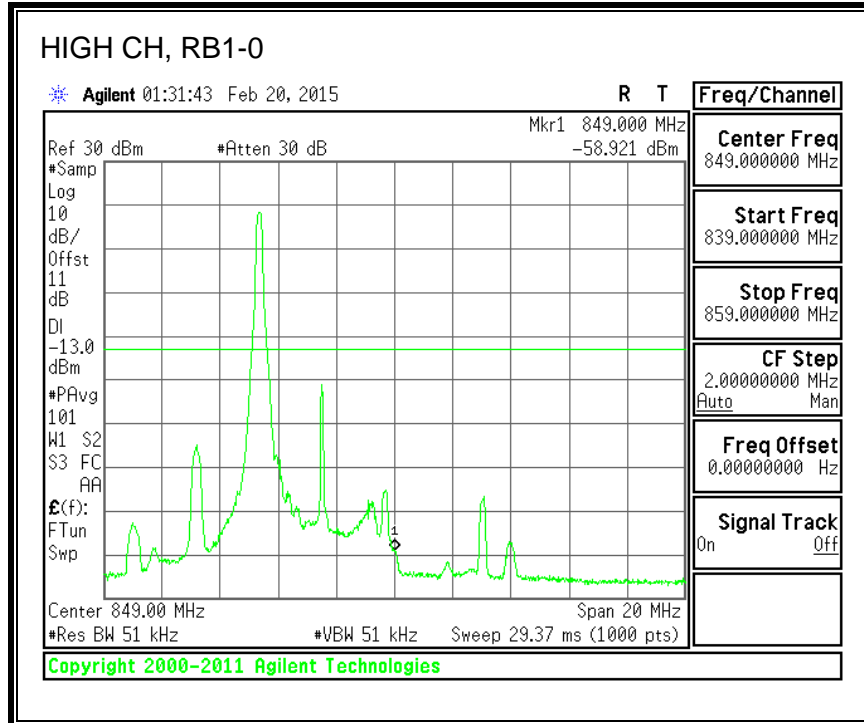

QPSK, (3.0 MHz BAND WIDTH)

16QAM, (3.0 MHz BAND WIDTH)

QPSK, (5.0 MHz BAND WIDTH)

16QAM, (5.0 MHz BAND WIDTH)

QPSK, (10.0 MHz BAND WIDTH)

16QAM, (10.0 MHz BAND WIDTH)

8.2.4. LTE BAND 13 BANDEDGE

QPSK, 779.5 MHz, 775 – 777MHz, (5.0MHz Bandwidth)

16QAM, 779.5MHz, 775 - 777MHz, (5MHz Bandwidth)

QPSK, 779.5MHz, 13, 782 - 793MHz, (5MHz Bandwidth)

16QAM, 779.5MHz, 783 - 793MHz, (5MHz Bandwidth)

QPSK, 779.5MHz, 763 - 775MHz, (5MHz Bandwidth)

16QAM, 779.5MHz, 763-775MHz, (5MHz Bandwidth)