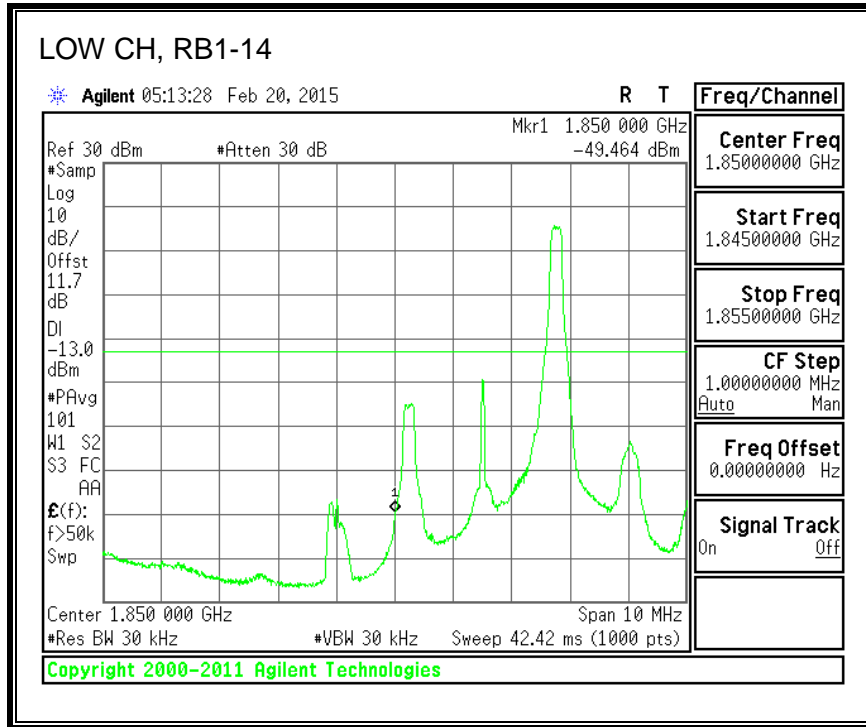

16QAM, 782MHz, 793 - 806MHz, (10MHz Bandwidth)

8.2.5. LTE BAND 17 BANDEDGE

QPSK, (5.0 MHz BAND WIDTH)

16QAM, (5.0 MHz BAND WIDTH)

QPSK, (10.0 MHz BAND WIDTH)

16QAM, (10.0 MHz BAND WIDTH)

8.2.6. LTE BAND 25 BANDEDGE

QPSK, (1.4 MHz BAND WIDTH)

16QAM, (1.4 MHz BAND WIDTH)

QPSK, (3.0 MHz BAND WIDTH)

16QAM, (3.0 MHz BAND WIDTH)

QPSK, (5.0 MHz BAND WIDTH)

16QAM, (5.0 MHz BAND WIDTH)

QPSK, (10.0 MHz BAND WIDTH)

16QAM, (10.0 MHz BAND WIDTH)

QPSK, (15.0 MHz BAND WIDTH)

16QAM, (15.0 MHz BAND WIDTH)

QPSK, (20.0 MHz BAND WIDTH)

16QAM, (20.0 MHz BAND WIDTH)

8.2.7. LTE BAND 26 EMISSION MASK

QPSK, (1.4 MHz BAND WIDTH)

16QAM, (1.4 MHz BAND WIDTH)

QPSK, (3.0 MHz BAND WIDTH)