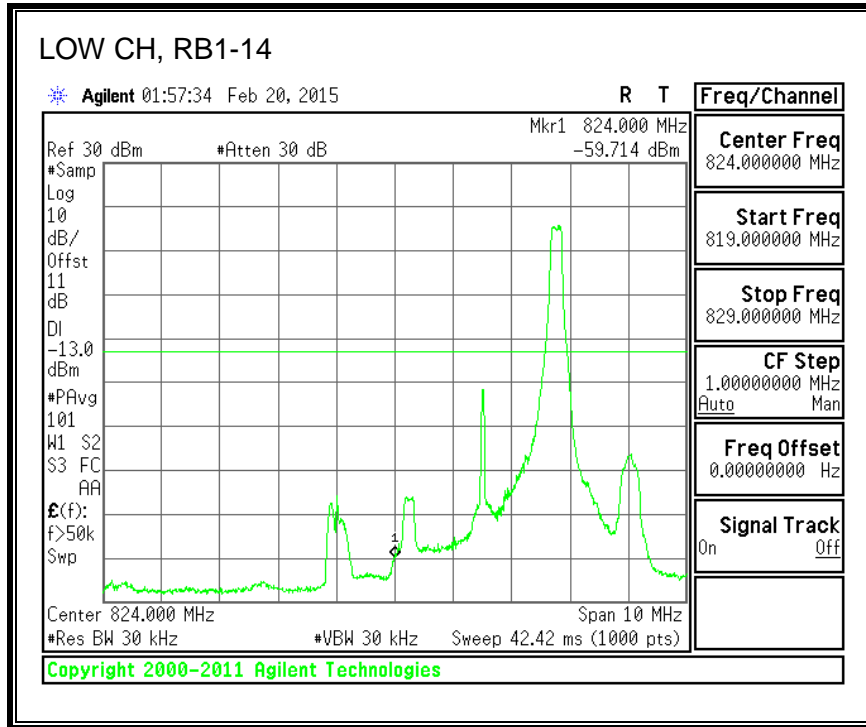

QPSK, (3.0 MHz BAND WIDTH)

16QAM, (3.0 MHz BAND WIDTH)

QPSK, (5.0 MHz BAND WIDTH)

16QAM, (5.0 MHz BAND WIDTH)

QPSK, (10.0 MHz BAND WIDTH)

16QAM, (10.0 MHz BAND WIDTH)

8.2.4. LTE BAND 13 BANDEDGE

QPSK, 779.5 MHz, 775 – 777MHz, (5.0MHz Bandwidth)

16QAM, 779.5MHz, 775 - 777MHz, (5MHz Bandwidth)

QPSK, 779.5MHz, 13, 782 - 793MHz, (5MHz Bandwidth)

16QAM, 779.5MHz, 783 - 793MHz, (5MHz Bandwidth)

QPSK, 779.5MHz, 763 - 775MHz, (5MHz Bandwidth)

16QAM, 779.5MHz, 763-775MHz, (5MHz Bandwidth)