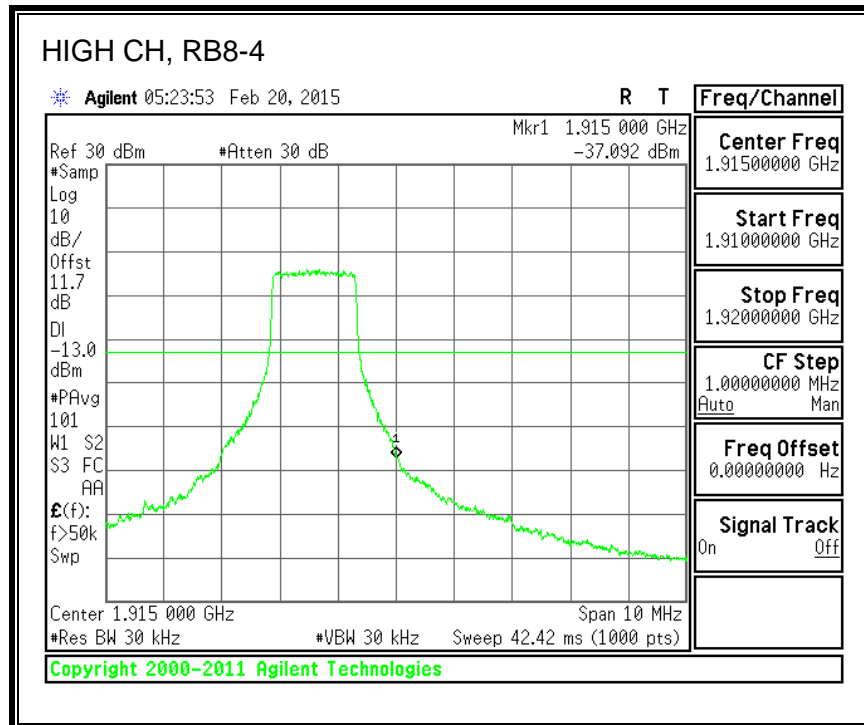

16QAM, 782MHz, 793 - 806MHz, (10MHz Bandwidth)

8.2.5. LTE BAND 17 BANDEDGE

QPSK, (5.0 MHz BAND WIDTH)

16QAM, (5.0 MHz BAND WIDTH)

QPSK, (10.0 MHz BAND WIDTH)

16QAM, (10.0 MHz BAND WIDTH)

8.2.6. LTE BAND 25 BANDEDGE

QPSK, (1.4 MHz BAND WIDTH)

16QAM, (1.4 MHz BAND WIDTH)

QPSK, (3.0 MHz BAND WIDTH)

16QAM, (3.0 MHz BAND WIDTH)

QPSK, (5.0 MHz BAND WIDTH)

16QAM, (5.0 MHz BAND WIDTH)

QPSK, (10.0 MHz BAND WIDTH)

16QAM, (10.0 MHz BAND WIDTH)

QPSK, (15.0 MHz BAND WIDTH)

16QAM, (15.0 MHz BAND WIDTH)

QPSK, (20.0 MHz BAND WIDTH)

16QAM, (20.0 MHz BAND WIDTH)

8.2.7. LTE BAND 26 EMISSION MASK

QPSK, (1.4 MHz BAND WIDTH)

16QAM, (1.4 MHz BAND WIDTH)

QPSK, (3.0 MHz BAND WIDTH)