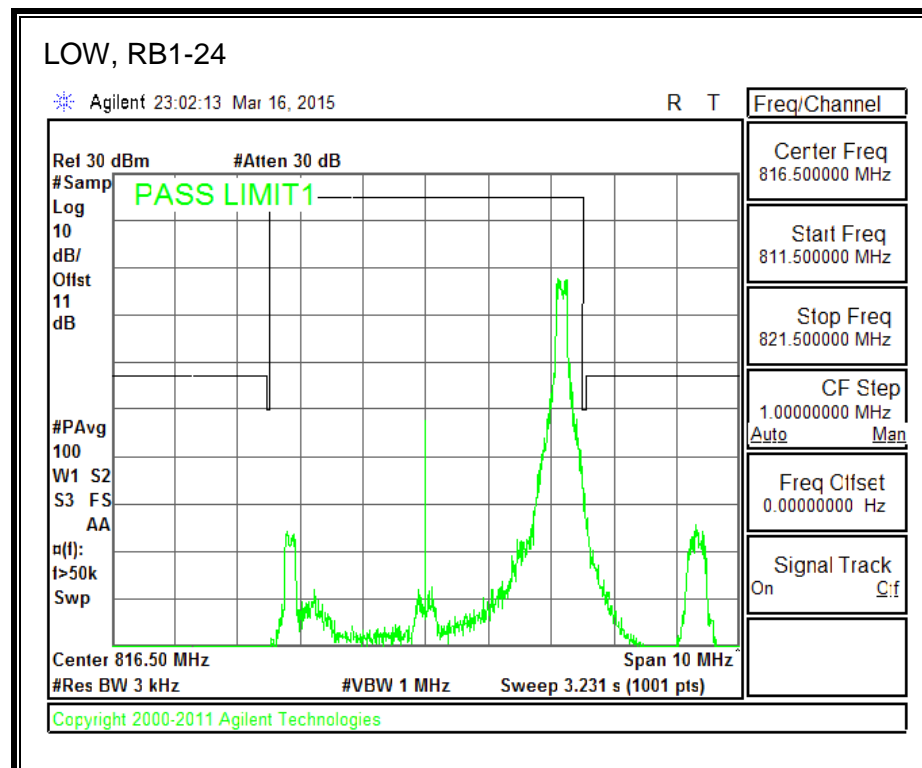

QPSK, (15.0 MHz BAND WIDTH)

16QAM, (15.0 MHz BAND WIDTH)

QPSK, (20.0 MHz BAND WIDTH)

16QAM, (20.0 MHz BAND WIDTH)

8.2.7. LTE BAND 26 EMISSION MASK

QPSK, (1.4 MHz BAND WIDTH)

16QAM, (1.4 MHz BAND WIDTH)

QPSK, (3.0 MHz BAND WIDTH)

16QAM, (3.0 MHz BAND WIDTH)

QPSK, (5.0 MHz BAND WIDTH)

16QAM, (5.0 MHz BAND WIDTH)

QPSK, (10.0 MHz BAND WIDTH)

16QAM, (10.0 MHz BAND WIDTH)

8.2.8. LTE BAND 41 EMISSION MASK

QPSK, (5.0 MHz BAND WIDTH)

16QAM, (5.0 MHz BAND WIDTH)

QPSK, (10.0 MHz BAND WIDTH)