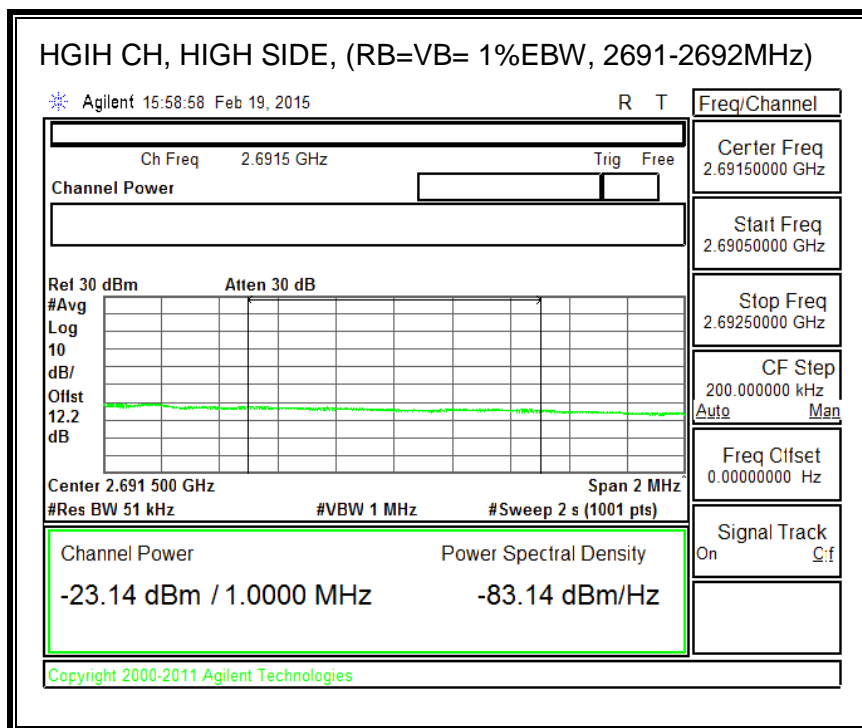

16QAM, (3.0 MHz BAND WIDTH)

QPSK, (5.0 MHz BAND WIDTH)

16QAM, (5.0 MHz BAND WIDTH)

QPSK, (10.0 MHz BAND WIDTH)

16QAM, (10.0 MHz BAND WIDTH)

8.2.8. LTE BAND 41 EMISSION MASK

QPSK, (5.0 MHz BAND WIDTH)

16QAM, (5.0 MHz BAND WIDTH)

QPSK, (10.0 MHz BAND WIDTH)