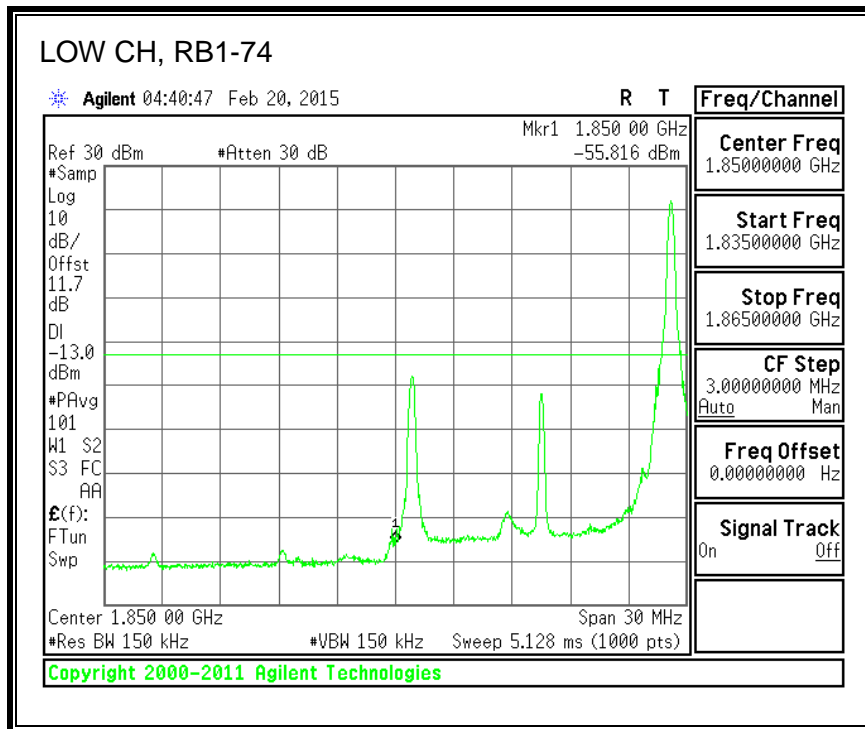

16QAM, 782MHz, 793 - 806MHz, (10MHz Bandwidth)

8.2.5. LTE BAND 17 BANDEDGE

QPSK, (5.0 MHz BAND WIDTH)

16QAM, (5.0 MHz BAND WIDTH)

QPSK, (10.0 MHz BAND WIDTH)

16QAM, (10.0 MHz BAND WIDTH)

8.2.6. LTE BAND 25 BANDEDGE

QPSK, (1.4 MHz BAND WIDTH)

16QAM, (1.4 MHz BAND WIDTH)

QPSK, (3.0 MHz BAND WIDTH)

16QAM, (3.0 MHz BAND WIDTH)

QPSK, (5.0 MHz BAND WIDTH)

16QAM, (5.0 MHz BAND WIDTH)

QPSK, (10.0 MHz BAND WIDTH)

16QAM, (10.0 MHz BAND WIDTH)

QPSK, (15.0 MHz BAND WIDTH)

16QAM, (15.0 MHz BAND WIDTH)

QPSK, (20.0 MHz BAND WIDTH)

16QAM, (20.0 MHz BAND WIDTH)

8.2.7. LTE BAND 26 EMISSION MASK

QPSK, (1.4 MHz BAND WIDTH)

16QAM, (1.4 MHz BAND WIDTH)

QPSK, (3.0 MHz BAND WIDTH)