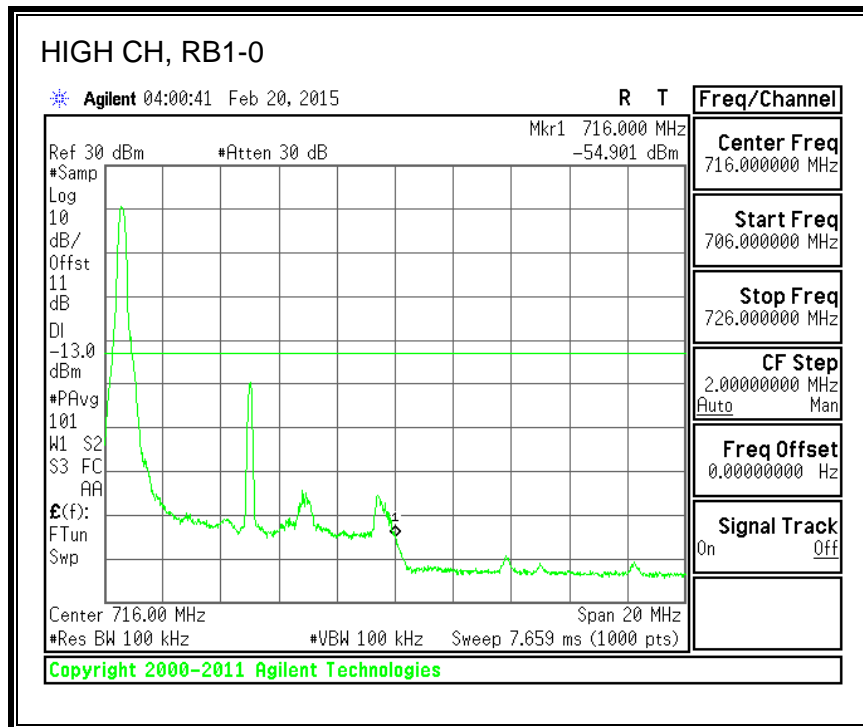

16QAM, 782MHz, 793 - 806MHz, (10MHz Bandwidth)

8.2.5. LTE BAND 17 BANDEDGE

QPSK, (5.0 MHz BAND WIDTH)

16QAM, (5.0 MHz BAND WIDTH)

QPSK, (10.0 MHz BAND WIDTH)

16QAM, (10.0 MHz BAND WIDTH)

8.2.6. LTE BAND 25 BANDEDGE