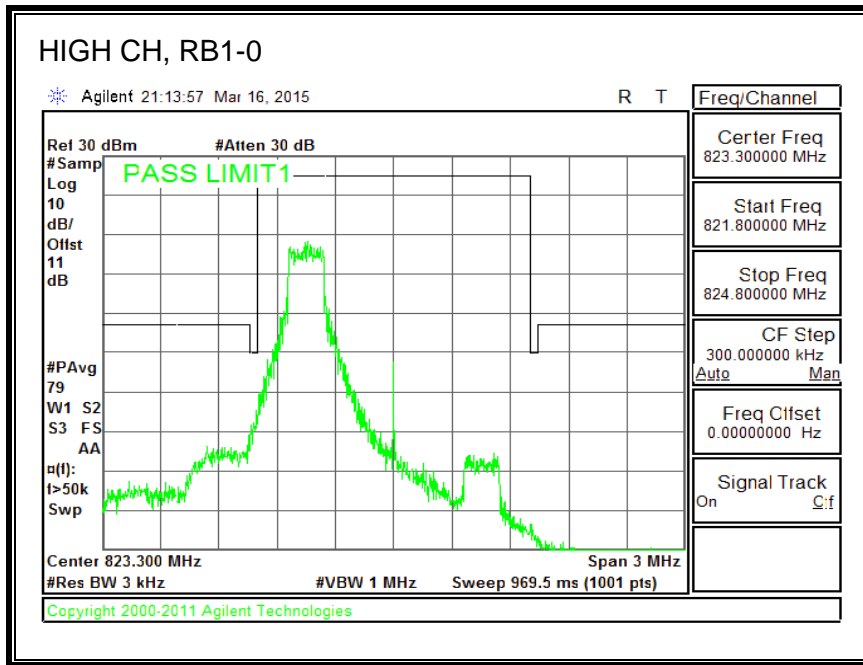

QPSK, (15.0 MHz BAND WIDTH)

16QAM, (15.0 MHz BAND WIDTH)

QPSK, (20.0 MHz BAND WIDTH)

16QAM, (20.0 MHz BAND WIDTH)

8.2.7. LTE BAND 26 EMISSION MASK

QPSK, (1.4 MHz BAND WIDTH)

16QAM, (1.4 MHz BAND WIDTH)

QPSK, (3.0 MHz BAND WIDTH)

16QAM, (3.0 MHz BAND WIDTH)

QPSK, (5.0 MHz BAND WIDTH)

16QAM, (5.0 MHz BAND WIDTH)

QPSK, (10.0 MHz BAND WIDTH)

16QAM, (10.0 MHz BAND WIDTH)

8.2.8. LTE BAND 41 EMISSION MASK

QPSK, (5.0 MHz BAND WIDTH)

16QAM, (5.0 MHz BAND WIDTH)

QPSK, (10.0 MHz BAND WIDTH)