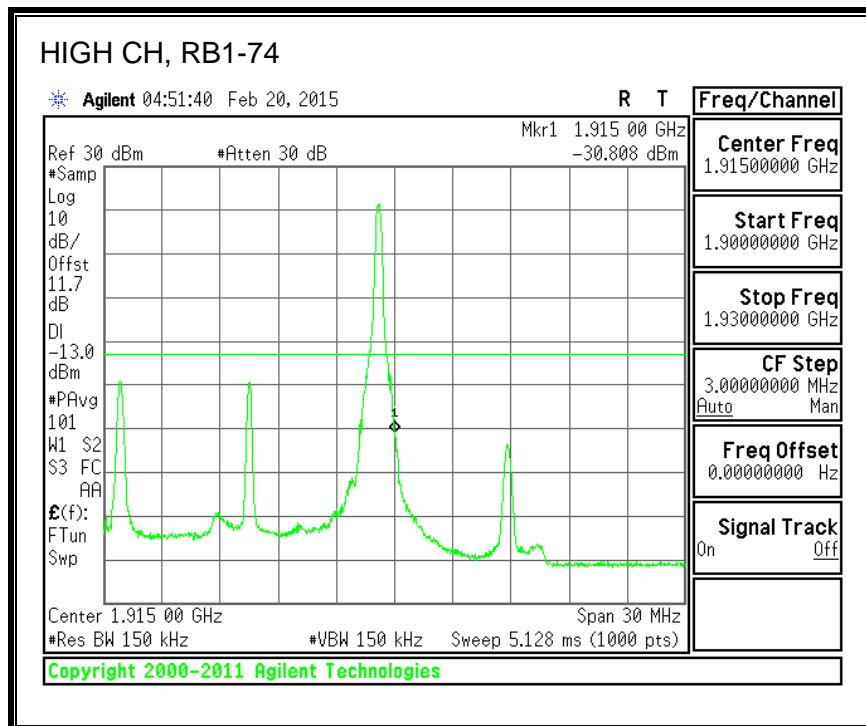

QPSK, (15.0 MHz BAND WIDTH)

16QAM, (15.0 MHz BAND WIDTH)

QPSK, (20.0 MHz BAND WIDTH)

16QAM, (20.0 MHz BAND WIDTH)

8.2.7. LTE BAND 26 EMISSION MASK

QPSK, (1.4 MHz BAND WIDTH)

16QAM, (1.4 MHz BAND WIDTH)

QPSK, (3.0 MHz BAND WIDTH)

16QAM, (3.0 MHz BAND WIDTH)

QPSK, (5.0 MHz BAND WIDTH)

16QAM, (5.0 MHz BAND WIDTH)

QPSK, (10.0 MHz BAND WIDTH)

16QAM, (10.0 MHz BAND WIDTH)

8.2.8. LTE BAND 41 EMISSION MASK

QPSK, (5.0 MHz BAND WIDTH)

16QAM, (5.0 MHz BAND WIDTH)