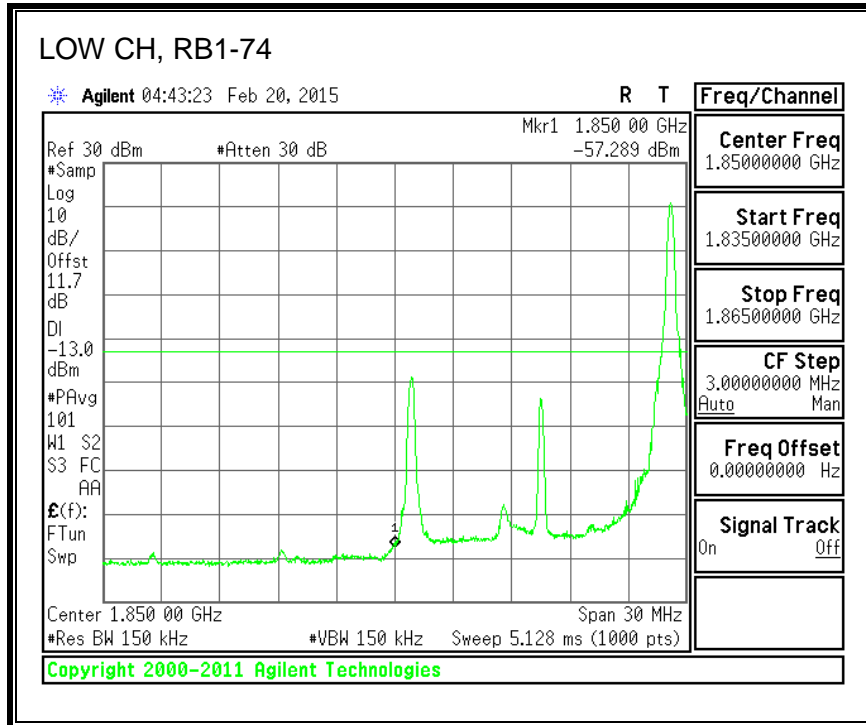

QPSK, (15.0 MHz BAND WIDTH)

16QAM, (15.0 MHz BAND WIDTH)

QPSK, (20.0 MHz BAND WIDTH)

16QAM, (20.0 MHz BAND WIDTH)

8.2.7. LTE BAND 26 EMISSION MASK

QPSK, (1.4 MHz BAND WIDTH)

16QAM, (1.4 MHz BAND WIDTH)

QPSK, (3.0 MHz BAND WIDTH)

16QAM, (3.0 MHz BAND WIDTH)

QPSK, (5.0 MHz BAND WIDTH)

16QAM, (5.0 MHz BAND WIDTH)

QPSK, (10.0 MHz BAND WIDTH)

16QAM, (10.0 MHz BAND WIDTH)

8.2.8. LTE BAND 41 EMISSION MASK

QPSK, (5.0 MHz BAND WIDTH)

16QAM, (5.0 MHz BAND WIDTH)