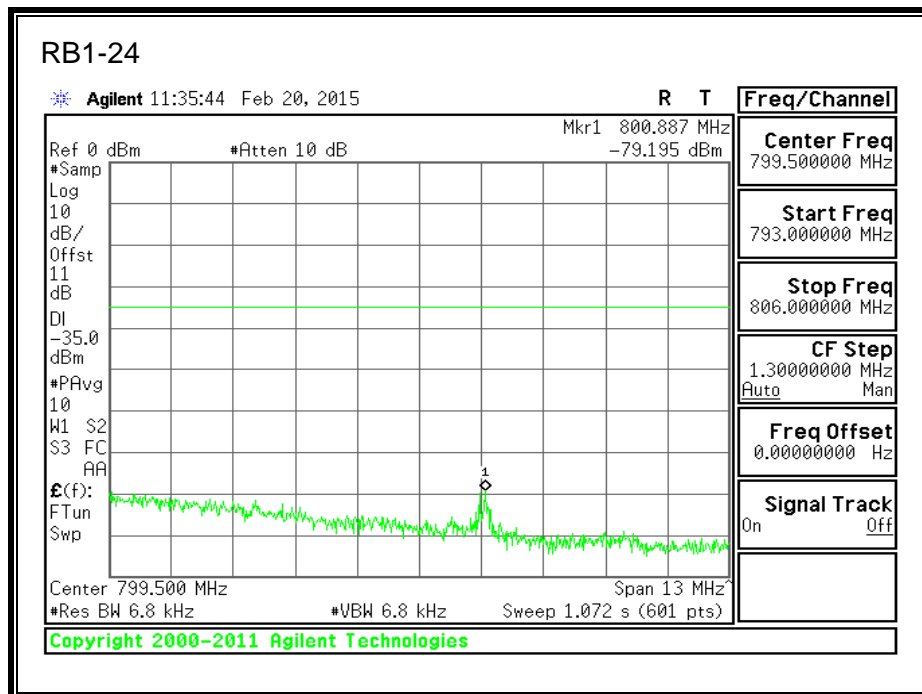

QPSK, 779.5MHz, 793 - 806MHz, (5MHz Bandwidth)