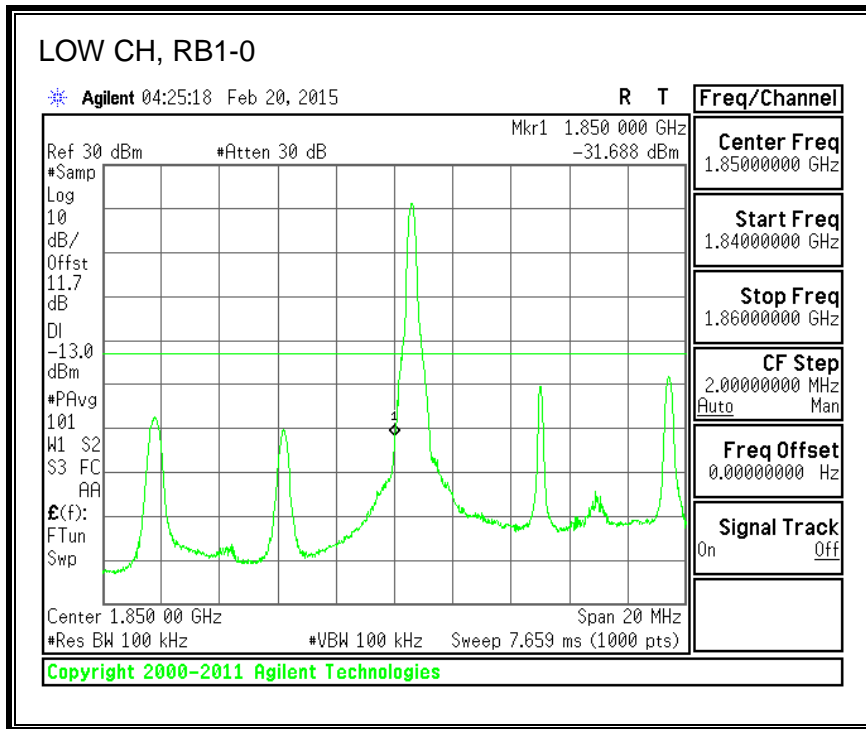

QPSK, (10.0 MHz BAND WIDTH)