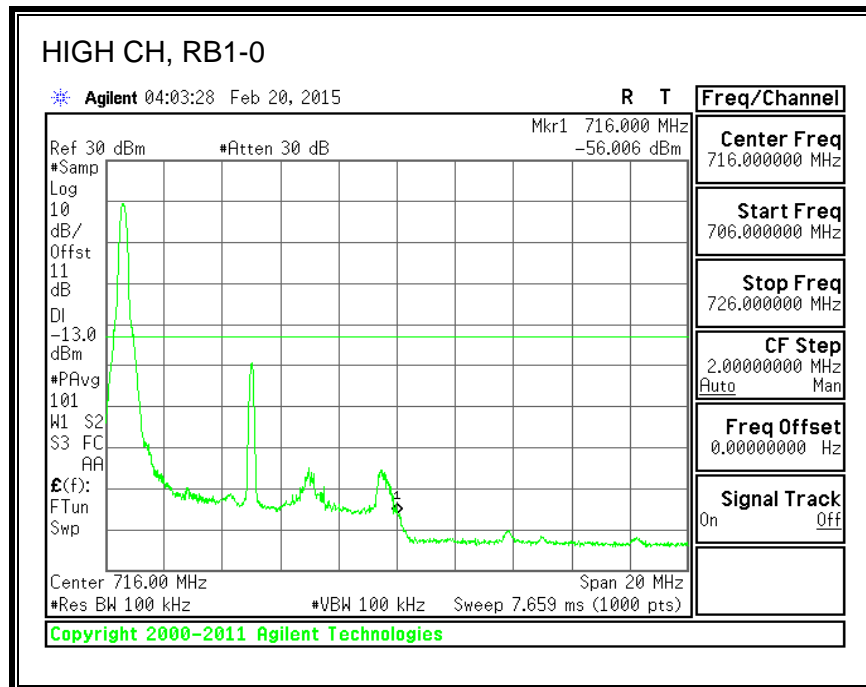

16QAM, 782MHz, 793 - 806MHz, (10MHz Bandwidth)

8.2.5. LTE BAND 17 BANDEDGE

QPSK, (5.0 MHz BAND WIDTH)

16QAM, (5.0 MHz BAND WIDTH)

QPSK, (10.0 MHz BAND WIDTH)

16QAM, (10.0 MHz BAND WIDTH)

8.2.6. LTE BAND 25 BANDEDGE