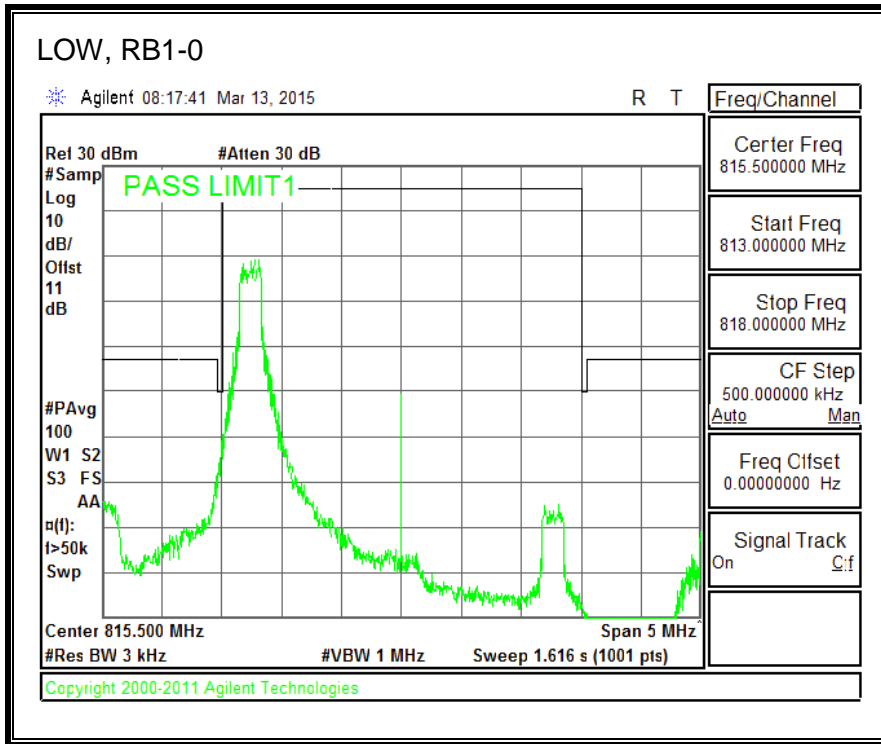

QPSK, (15.0 MHz BAND WIDTH)

16QAM, (15.0 MHz BAND WIDTH)

QPSK, (20.0 MHz BAND WIDTH)

16QAM, (20.0 MHz BAND WIDTH)

8.2.7. LTE BAND 26 EMISSION MASK

QPSK, (1.4 MHz BAND WIDTH)

16QAM, (1.4 MHz BAND WIDTH)

QPSK, (3.0 MHz BAND WIDTH)

16QAM, (3.0 MHz BAND WIDTH)

QPSK, (5.0 MHz BAND WIDTH)

16QAM, (5.0 MHz BAND WIDTH)

QPSK, (10.0 MHz BAND WIDTH)

16QAM, (10.0 MHz BAND WIDTH)

8.2.8. LTE BAND 41 EMISSION MASK

QPSK, (5.0 MHz BAND WIDTH)

16QAM, (5.0 MHz BAND WIDTH)

QPSK, (10.0 MHz BAND WIDTH)