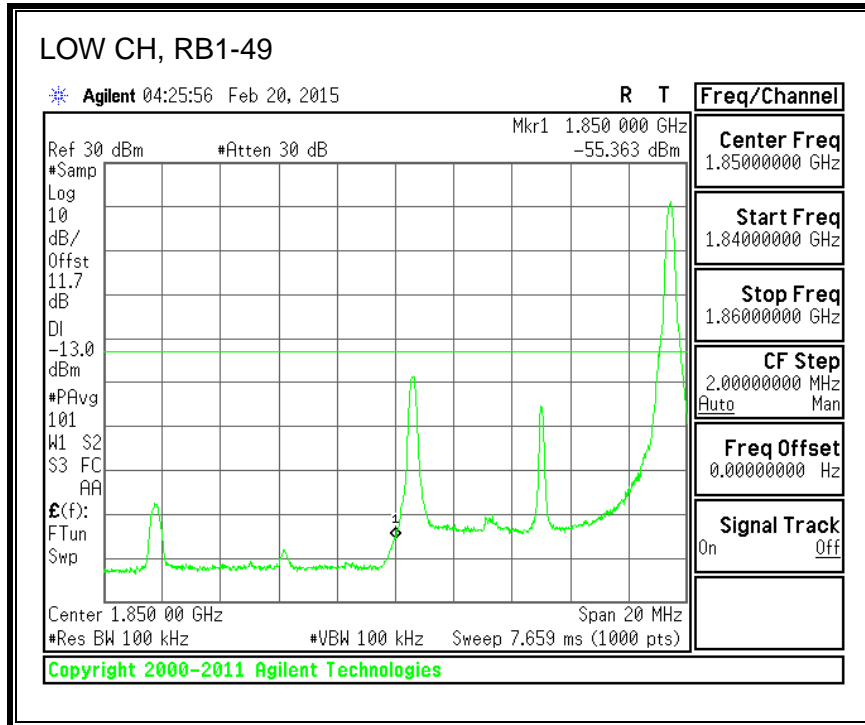

16QAM, 782MHz, 793 - 806MHz, (10MHz Bandwidth)

8.2.5. LTE BAND 17 BANDEDGE

QPSK, (5.0 MHz BAND WIDTH)

16QAM, (5.0 MHz BAND WIDTH)

QPSK, (10.0 MHz BAND WIDTH)

16QAM, (10.0 MHz BAND WIDTH)

8.2.6. LTE BAND 25 BANDEDGE

QPSK, (1.4 MHz BAND WIDTH)

16QAM, (1.4 MHz BAND WIDTH)

QPSK, (3.0 MHz BAND WIDTH)

16QAM, (3.0 MHz BAND WIDTH)

QPSK, (5.0 MHz BAND WIDTH)

16QAM, (5.0 MHz BAND WIDTH)

QPSK, (10.0 MHz BAND WIDTH)

16QAM, (10.0 MHz BAND WIDTH)

QPSK, (15.0 MHz BAND WIDTH)

16QAM, (15.0 MHz BAND WIDTH)

QPSK, (20.0 MHz BAND WIDTH)

16QAM, (20.0 MHz BAND WIDTH)

8.2.7. LTE BAND 26 EMISSION MASK

QPSK, (1.4 MHz BAND WIDTH)

16QAM, (1.4 MHz BAND WIDTH)

QPSK, (3.0 MHz BAND WIDTH)