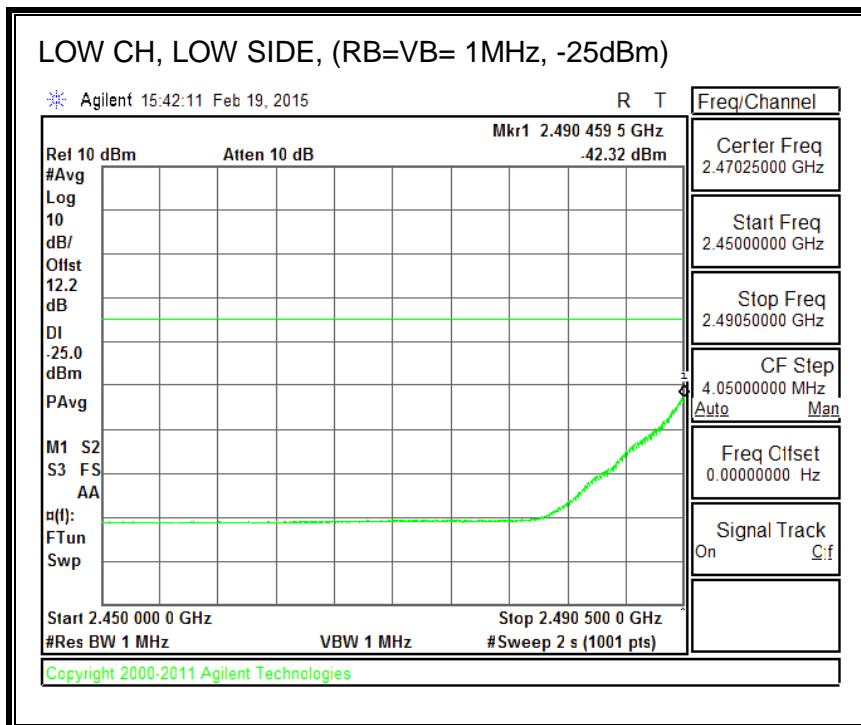

QPSK, (15.0 MHz BAND WIDTH)

16QAM, (15.0 MHz BAND WIDTH)

QPSK, (20.0 MHz BAND WIDTH)

16QAM, (20.0 MHz BAND WIDTH)

8.2.7. LTE BAND 26 EMISSION MASK

QPSK, (1.4 MHz BAND WIDTH)

16QAM, (1.4 MHz BAND WIDTH)

QPSK, (3.0 MHz BAND WIDTH)

16QAM, (3.0 MHz BAND WIDTH)

QPSK, (5.0 MHz BAND WIDTH)

16QAM, (5.0 MHz BAND WIDTH)

QPSK, (10.0 MHz BAND WIDTH)

16QAM, (10.0 MHz BAND WIDTH)

8.2.8. LTE BAND 41 EMISSION MASK

QPSK, (5.0 MHz BAND WIDTH)

16QAM, (5.0 MHz BAND WIDTH)

QPSK, (10.0 MHz BAND WIDTH)