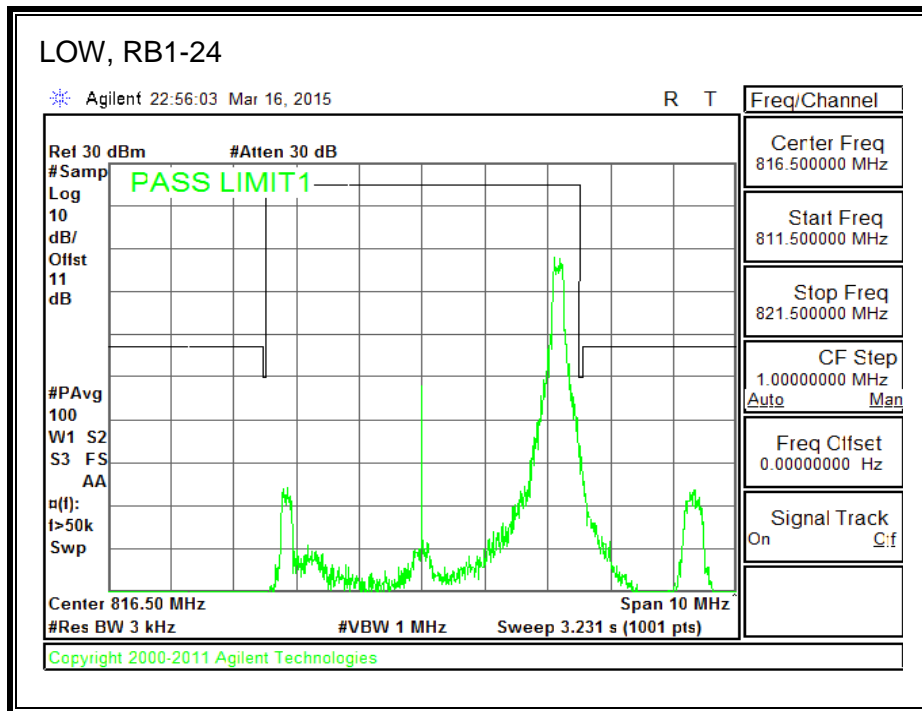

QPSK, (15.0 MHz BAND WIDTH)

16QAM, (15.0 MHz BAND WIDTH)

QPSK, (20.0 MHz BAND WIDTH)

16QAM, (20.0 MHz BAND WIDTH)

8.2.7. LTE BAND 26 EMISSION MASK

QPSK, (1.4 MHz BAND WIDTH)

16QAM, (1.4 MHz BAND WIDTH)

QPSK, (3.0 MHz BAND WIDTH)

16QAM, (3.0 MHz BAND WIDTH)

QPSK, (5.0 MHz BAND WIDTH)

16QAM, (5.0 MHz BAND WIDTH)

QPSK, (10.0 MHz BAND WIDTH)

16QAM, (10.0 MHz BAND WIDTH)

8.2.8. LTE BAND 41 EMISSION MASK

QPSK, (5.0 MHz BAND WIDTH)

16QAM, (5.0 MHz BAND WIDTH)

QPSK, (10.0 MHz BAND WIDTH)