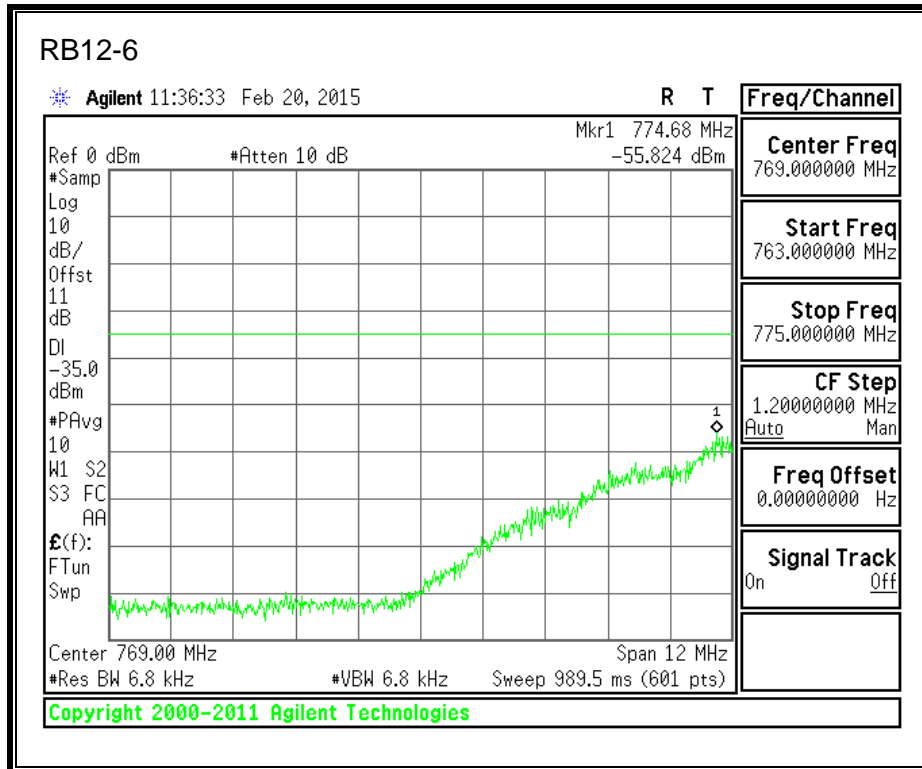

QPSK, (3.0 MHz BAND WIDTH)

16QAM, (3.0 MHz BAND WIDTH)

QPSK, (5.0 MHz BAND WIDTH)

16QAM, (5.0 MHz BAND WIDTH)

QPSK, (10.0 MHz BAND WIDTH)

16QAM, (10.0 MHz BAND WIDTH)

8.2.4. LTE BAND 13 BANDEDGE

QPSK, 779.5 MHz, 775 – 777MHz, (5.0MHz Bandwidth)

16QAM, 779.5MHz, 775 - 777MHz, (5MHz Bandwidth)

QPSK, 779.5MHz, 13, 782 - 793MHz, (5MHz Bandwidth)

16QAM, 779.5MHz, 783 - 793MHz, (5MHz Bandwidth)

QPSK, 779.5MHz, 763 - 775MHz, (5MHz Bandwidth)

16QAM, 779.5MHz, 763-775MHz, (5MHz Bandwidth)