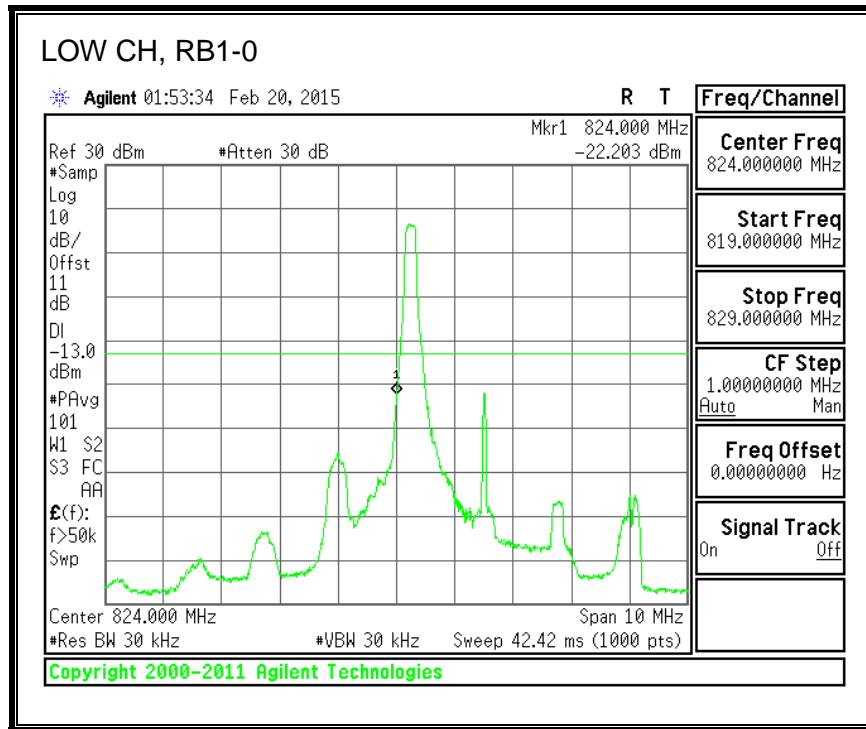

QPSK, (3.0 MHz BAND WIDTH)

16QAM, (3.0 MHz BAND WIDTH)

QPSK, (5.0 MHz BAND WIDTH)

16QAM, (5.0 MHz BAND WIDTH)

QPSK, (10.0 MHz BAND WIDTH)

16QAM, (10.0 MHz BAND WIDTH)

8.2.4. LTE BAND 13 BANDEDGE

QPSK, 779.5 MHz, 775 – 777MHz, (5.0MHz Bandwidth)

16QAM, 779.5MHz, 775 - 777MHz, (5MHz Bandwidth)

QPSK, 779.5MHz, 13, 782 - 793MHz, (5MHz Bandwidth)

16QAM, 779.5MHz, 783 - 793MHz, (5MHz Bandwidth)

QPSK, 779.5MHz, 763 - 775MHz, (5MHz Bandwidth)

16QAM, 779.5MHz, 763-775MHz, (5MHz Bandwidth)