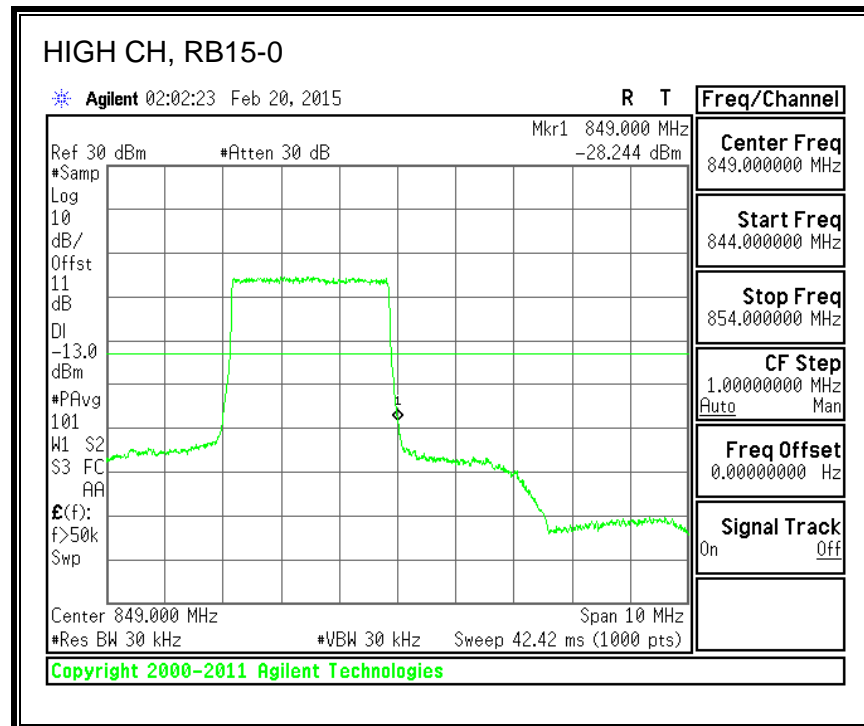

QPSK, (3.0 MHz BAND WIDTH)

16QAM, (3.0 MHz BAND WIDTH)

QPSK, (5.0 MHz BAND WIDTH)

16QAM, (5.0 MHz BAND WIDTH)

QPSK, (10.0 MHz BAND WIDTH)

16QAM, (10.0 MHz BAND WIDTH)

8.2.4. LTE BAND 13 BANDEDGE

QPSK, 779.5 MHz, 775 – 777MHz, (5.0MHz Bandwidth)