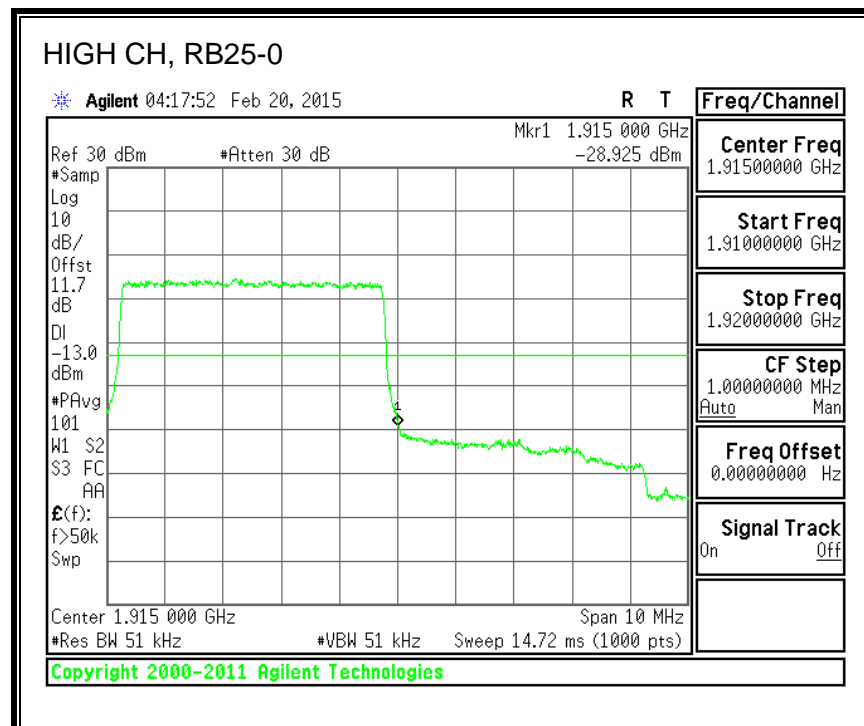

16QAM, 782MHz, 793 - 806MHz, (10MHz Bandwidth)

8.2.5. LTE BAND 17 BANDEDGE

QPSK, (5.0 MHz BAND WIDTH)

16QAM, (5.0 MHz BAND WIDTH)

QPSK, (10.0 MHz BAND WIDTH)

16QAM, (10.0 MHz BAND WIDTH)

8.2.6. LTE BAND 25 BANDEDGE

QPSK, (1.4 MHz BAND WIDTH)

16QAM, (1.4 MHz BAND WIDTH)

QPSK, (3.0 MHz BAND WIDTH)

16QAM, (3.0 MHz BAND WIDTH)

QPSK, (5.0 MHz BAND WIDTH)

16QAM, (5.0 MHz BAND WIDTH)

QPSK, (10.0 MHz BAND WIDTH)

16QAM, (10.0 MHz BAND WIDTH)

QPSK, (15.0 MHz BAND WIDTH)

16QAM, (15.0 MHz BAND WIDTH)

QPSK, (20.0 MHz BAND WIDTH)

16QAM, (20.0 MHz BAND WIDTH)

8.2.7. LTE BAND 26 EMISSION MASK

QPSK, (1.4 MHz BAND WIDTH)

16QAM, (1.4 MHz BAND WIDTH)

QPSK, (3.0 MHz BAND WIDTH)