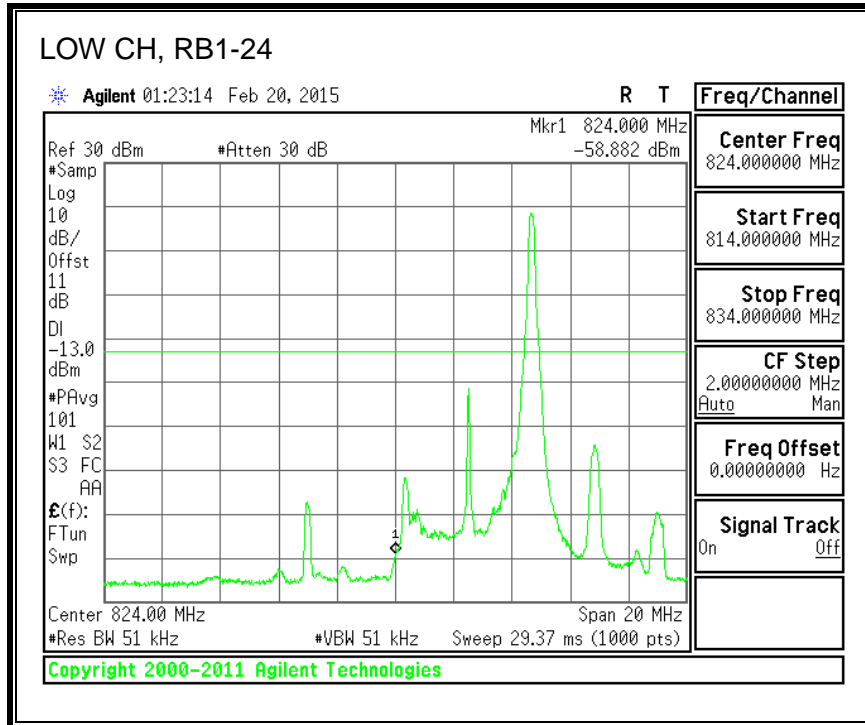

QPSK, (3.0 MHz BAND WIDTH)

16QAM, (3.0 MHz BAND WIDTH)

QPSK, (5.0 MHz BAND WIDTH)

16QAM, (5.0 MHz BAND WIDTH)

QPSK, (10.0 MHz BAND WIDTH)

16QAM, (10.0 MHz BAND WIDTH)

8.2.4. LTE BAND 13 BANDEDGE

QPSK, 779.5 MHz, 775 – 777MHz, (5.0MHz Bandwidth)

16QAM, 779.5MHz, 775 - 777MHz, (5MHz Bandwidth)

QPSK, 779.5MHz, 13, 782 - 793MHz, (5MHz Bandwidth)

16QAM, 779.5MHz, 783 - 793MHz, (5MHz Bandwidth)

QPSK, 779.5MHz, 763 - 775MHz, (5MHz Bandwidth)

16QAM, 779.5MHz, 763-775MHz, (5MHz Bandwidth)