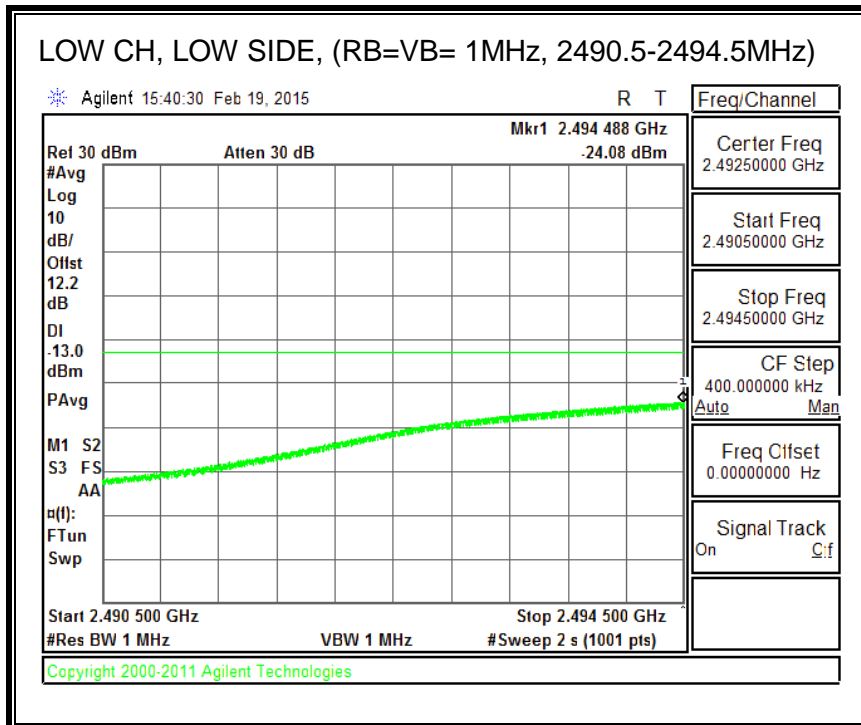

QPSK, (15.0 MHz BAND WIDTH)

16QAM, (15.0 MHz BAND WIDTH)

QPSK, (20.0 MHz BAND WIDTH)

16QAM, (20.0 MHz BAND WIDTH)

8.2.7. LTE BAND 26 EMISSION MASK

QPSK, (1.4 MHz BAND WIDTH)

16QAM, (1.4 MHz BAND WIDTH)

QPSK, (3.0 MHz BAND WIDTH)

16QAM, (3.0 MHz BAND WIDTH)

QPSK, (5.0 MHz BAND WIDTH)

16QAM, (5.0 MHz BAND WIDTH)

QPSK, (10.0 MHz BAND WIDTH)

16QAM, (10.0 MHz BAND WIDTH)

8.2.8. LTE BAND 41 EMISSION MASK

QPSK, (5.0 MHz BAND WIDTH)

16QAM, (5.0 MHz BAND WIDTH)

QPSK, (10.0 MHz BAND WIDTH)