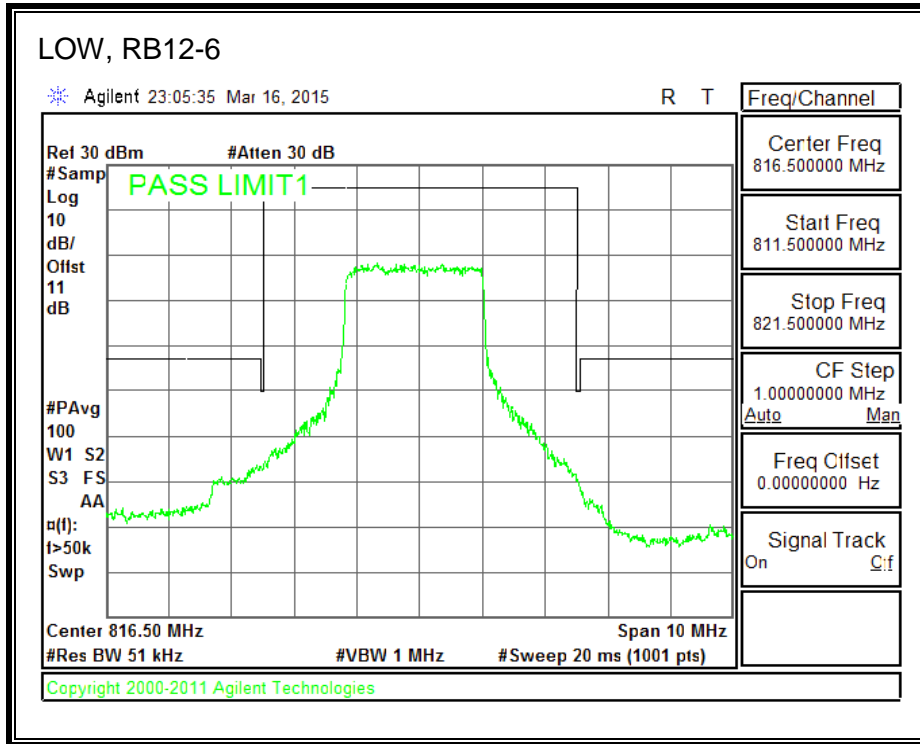

QPSK, (15.0 MHz BAND WIDTH)

16QAM, (15.0 MHz BAND WIDTH)

QPSK, (20.0 MHz BAND WIDTH)

16QAM, (20.0 MHz BAND WIDTH)

8.2.7. LTE BAND 26 EMISSION MASK

QPSK, (1.4 MHz BAND WIDTH)

16QAM, (1.4 MHz BAND WIDTH)

QPSK, (3.0 MHz BAND WIDTH)

16QAM, (3.0 MHz BAND WIDTH)

QPSK, (5.0 MHz BAND WIDTH)

16QAM, (5.0 MHz BAND WIDTH)

QPSK, (10.0 MHz BAND WIDTH)

16QAM, (10.0 MHz BAND WIDTH)

8.2.8. LTE BAND 41 EMISSION MASK

QPSK, (5.0 MHz BAND WIDTH)

16QAM, (5.0 MHz BAND WIDTH)

QPSK, (10.0 MHz BAND WIDTH)