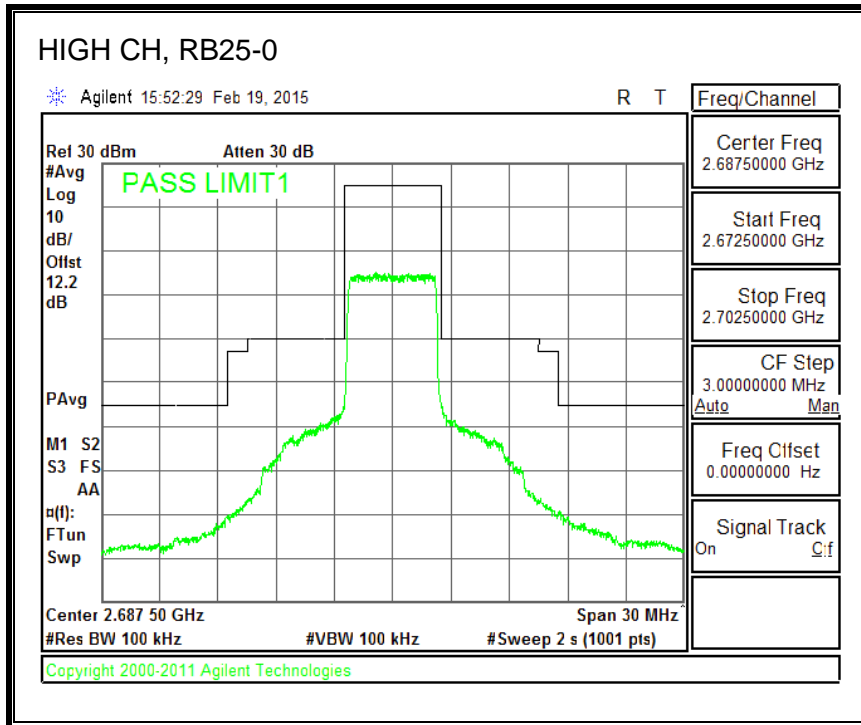

16QAM, (3.0 MHz BAND WIDTH)

QPSK, (5.0 MHz BAND WIDTH)

16QAM, (5.0 MHz BAND WIDTH)

QPSK, (10.0 MHz BAND WIDTH)

16QAM, (10.0 MHz BAND WIDTH)

8.2.8. LTE BAND 41 EMISSION MASK

QPSK, (5.0 MHz BAND WIDTH)

16QAM, (5.0 MHz BAND WIDTH)

QPSK, (10.0 MHz BAND WIDTH)