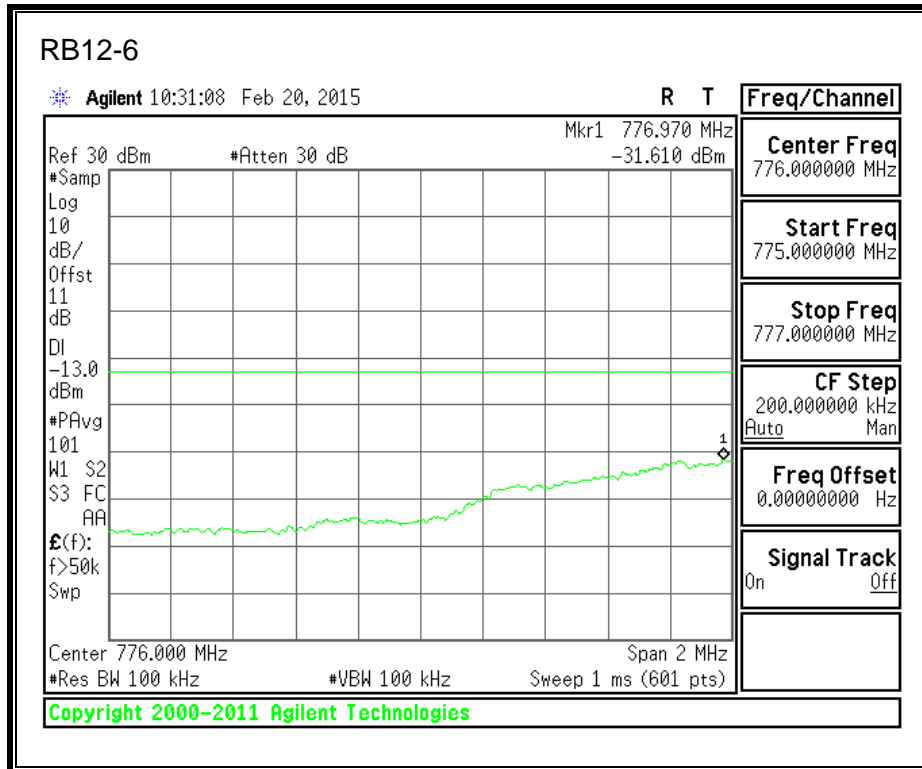

QPSK, (3.0 MHz BAND WIDTH)

16QAM, (3.0 MHz BAND WIDTH)

QPSK, (5.0 MHz BAND WIDTH)

16QAM, (5.0 MHz BAND WIDTH)

QPSK, (10.0 MHz BAND WIDTH)

16QAM, (10.0 MHz BAND WIDTH)

8.2.4. LTE BAND 13 BANDEDGE

QPSK, 779.5 MHz, 775 – 777MHz, (5.0MHz Bandwidth)

16QAM, 779.5MHz, 775 - 777MHz, (5MHz Bandwidth)

QPSK, 779.5MHz, 13, 782 - 793MHz, (5MHz Bandwidth)

16QAM, 779.5MHz, 783 - 793MHz, (5MHz Bandwidth)

QPSK, 779.5MHz, 763 - 775MHz, (5MHz Bandwidth)

16QAM, 779.5MHz, 763-775MHz, (5MHz Bandwidth)