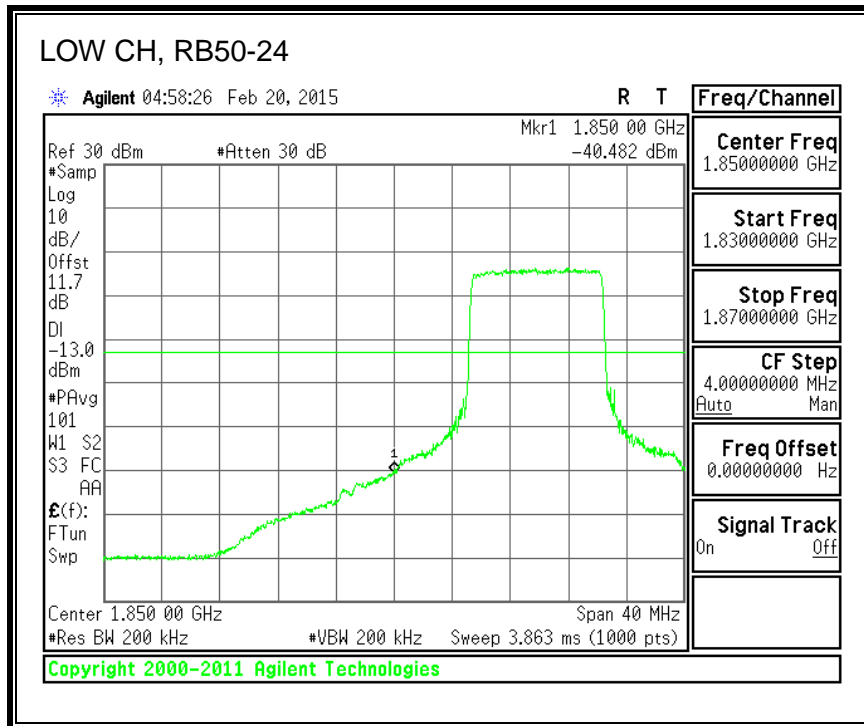

QPSK, (15.0 MHz BAND WIDTH)

16QAM, (15.0 MHz BAND WIDTH)

QPSK, (20.0 MHz BAND WIDTH)

16QAM, (20.0 MHz BAND WIDTH)

8.2.7. LTE BAND 26 EMISSION MASK

QPSK, (1.4 MHz BAND WIDTH)

16QAM, (1.4 MHz BAND WIDTH)

QPSK, (3.0 MHz BAND WIDTH)

16QAM, (3.0 MHz BAND WIDTH)

QPSK, (5.0 MHz BAND WIDTH)

16QAM, (5.0 MHz BAND WIDTH)

QPSK, (10.0 MHz BAND WIDTH)

16QAM, (10.0 MHz BAND WIDTH)

8.2.8. LTE BAND 41 EMISSION MASK

QPSK, (5.0 MHz BAND WIDTH)

16QAM, (5.0 MHz BAND WIDTH)