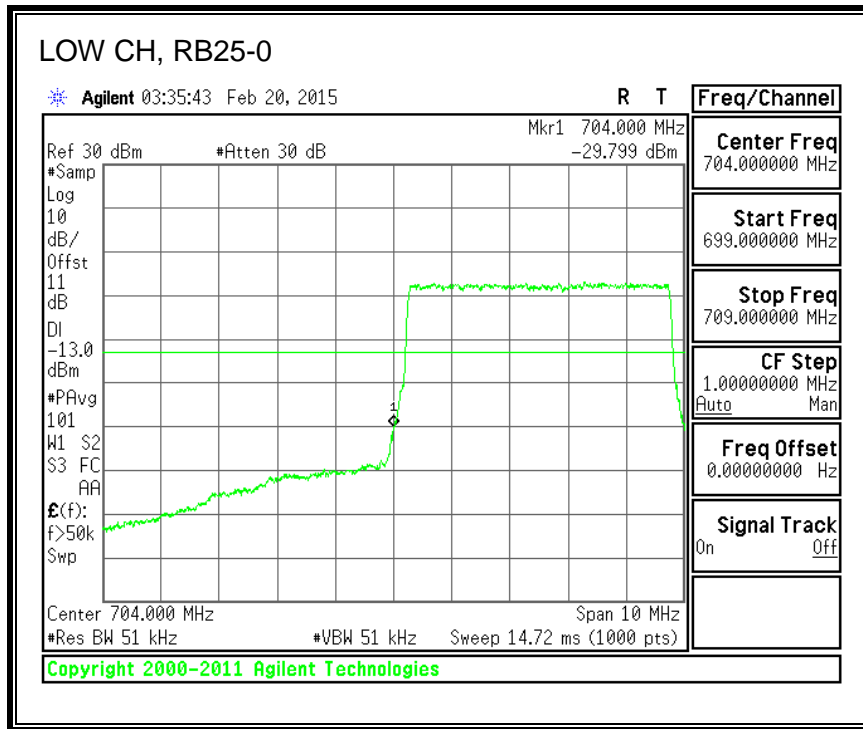

16QAM, 782MHz, 793 - 806MHz, (10MHz Bandwidth)

8.2.5. LTE BAND 17 BANDEDGE

QPSK, (5.0 MHz BAND WIDTH)

16QAM, (5.0 MHz BAND WIDTH)

QPSK, (10.0 MHz BAND WIDTH)

16QAM, (10.0 MHz BAND WIDTH)

8.2.6. LTE BAND 25 BANDEDGE