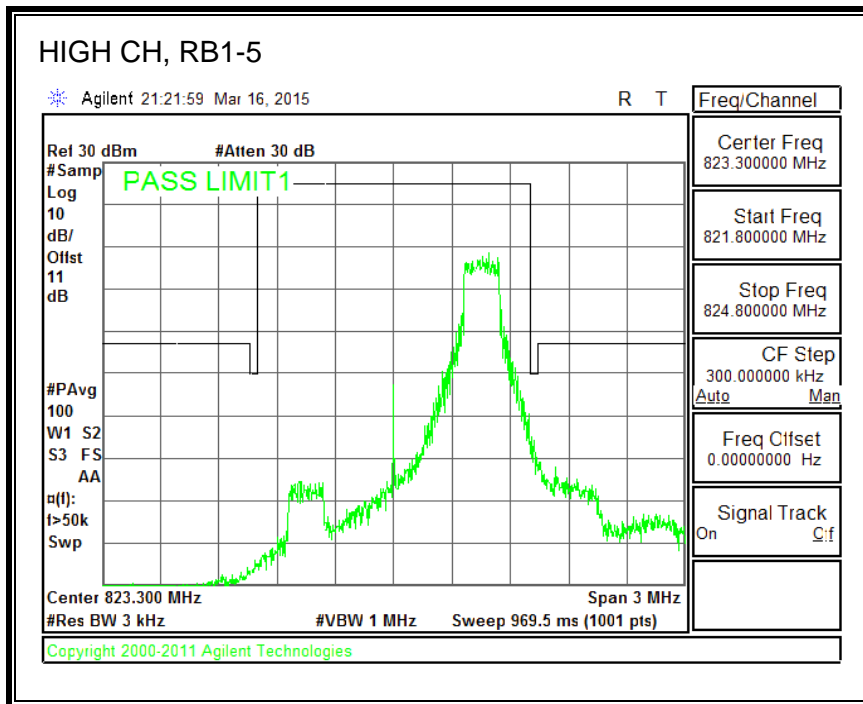

16QAM, 782MHz, 793 - 806MHz, (10MHz Bandwidth)

8.2.5. LTE BAND 17 BANDEDGE

QPSK, (5.0 MHz BAND WIDTH)

16QAM, (5.0 MHz BAND WIDTH)

QPSK, (10.0 MHz BAND WIDTH)

16QAM, (10.0 MHz BAND WIDTH)

8.2.6. LTE BAND 25 BANDEDGE

QPSK, (15.0 MHz BAND WIDTH)

16QAM, (15.0 MHz BAND WIDTH)

QPSK, (20.0 MHz BAND WIDTH)

16QAM, (20.0 MHz BAND WIDTH)

8.2.7. LTE BAND 26 EMISSION MASK

QPSK, (1.4 MHz BAND WIDTH)

16QAM, (1.4 MHz BAND WIDTH)

QPSK, (3.0 MHz BAND WIDTH)

16QAM, (3.0 MHz BAND WIDTH)

QPSK, (5.0 MHz BAND WIDTH)

16QAM, (5.0 MHz BAND WIDTH)

QPSK, (10.0 MHz BAND WIDTH)

16QAM, (10.0 MHz BAND WIDTH)

8.2.8. LTE BAND 41 EMISSION MASK

QPSK, (5.0 MHz BAND WIDTH)

16QAM, (5.0 MHz BAND WIDTH)

QPSK, (10.0 MHz BAND WIDTH)