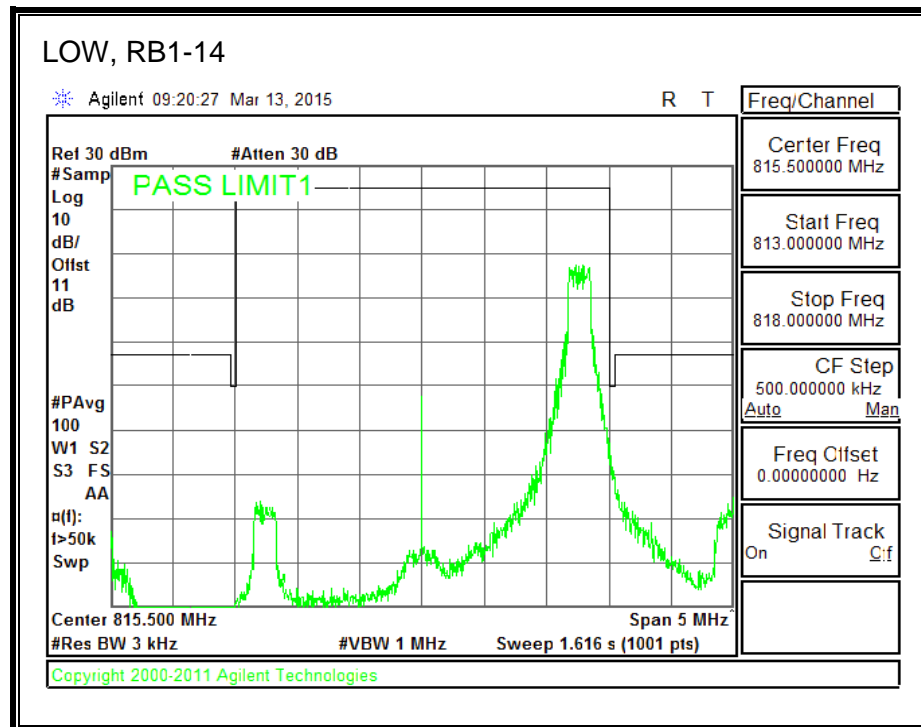

QPSK, (15.0 MHz BAND WIDTH)

16QAM, (15.0 MHz BAND WIDTH)

QPSK, (20.0 MHz BAND WIDTH)

16QAM, (20.0 MHz BAND WIDTH)

8.2.7. LTE BAND 26 EMISSION MASK

QPSK, (1.4 MHz BAND WIDTH)

16QAM, (1.4 MHz BAND WIDTH)

QPSK, (3.0 MHz BAND WIDTH)

16QAM, (3.0 MHz BAND WIDTH)

QPSK, (5.0 MHz BAND WIDTH)

16QAM, (5.0 MHz BAND WIDTH)

QPSK, (10.0 MHz BAND WIDTH)

16QAM, (10.0 MHz BAND WIDTH)

8.2.8. LTE BAND 41 EMISSION MASK

QPSK, (5.0 MHz BAND WIDTH)

16QAM, (5.0 MHz BAND WIDTH)

QPSK, (10.0 MHz BAND WIDTH)