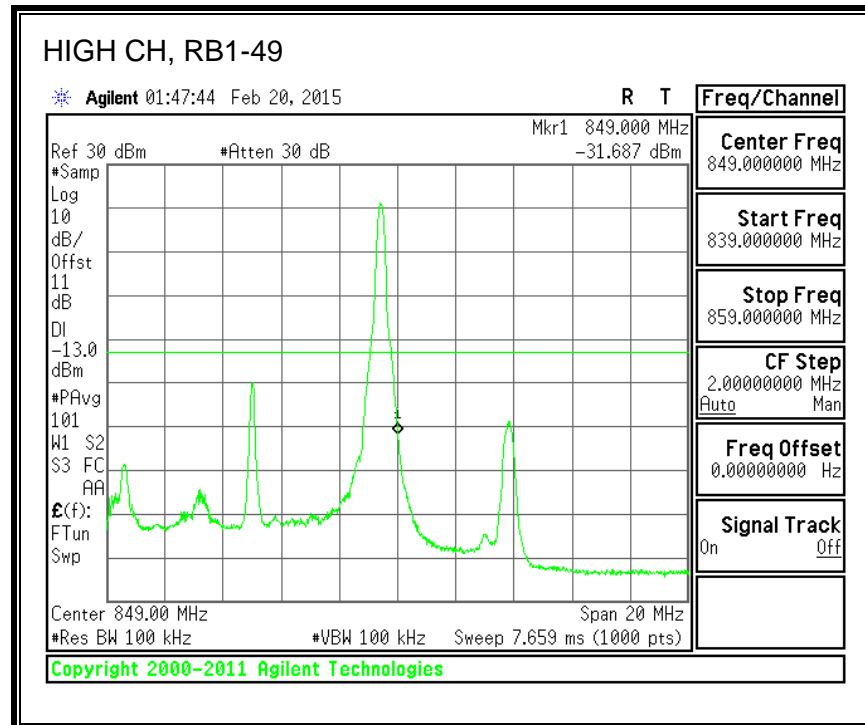

QPSK, (3.0 MHz BAND WIDTH)

16QAM, (3.0 MHz BAND WIDTH)

QPSK, (5.0 MHz BAND WIDTH)

16QAM, (5.0 MHz BAND WIDTH)

QPSK, (10.0 MHz BAND WIDTH)

16QAM, (10.0 MHz BAND WIDTH)

8.2.4. LTE BAND 13 BANDEDGE

QPSK, 779.5 MHz, 775 – 777MHz, (5.0MHz Bandwidth)