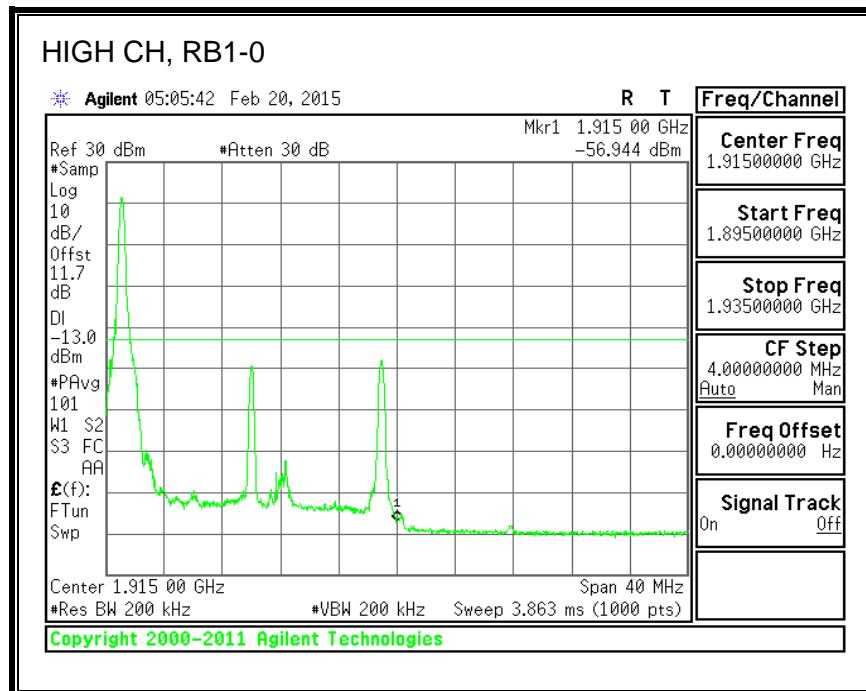

QPSK, (15.0 MHz BAND WIDTH)

16QAM, (15.0 MHz BAND WIDTH)

QPSK, (20.0 MHz BAND WIDTH)

16QAM, (20.0 MHz BAND WIDTH)

8.2.7. LTE BAND 26 EMISSION MASK

QPSK, (1.4 MHz BAND WIDTH)

16QAM, (1.4 MHz BAND WIDTH)

QPSK, (3.0 MHz BAND WIDTH)

16QAM, (3.0 MHz BAND WIDTH)

QPSK, (5.0 MHz BAND WIDTH)

16QAM, (5.0 MHz BAND WIDTH)

QPSK, (10.0 MHz BAND WIDTH)

16QAM, (10.0 MHz BAND WIDTH)

8.2.8. LTE BAND 41 EMISSION MASK

QPSK, (5.0 MHz BAND WIDTH)

16QAM, (5.0 MHz BAND WIDTH)