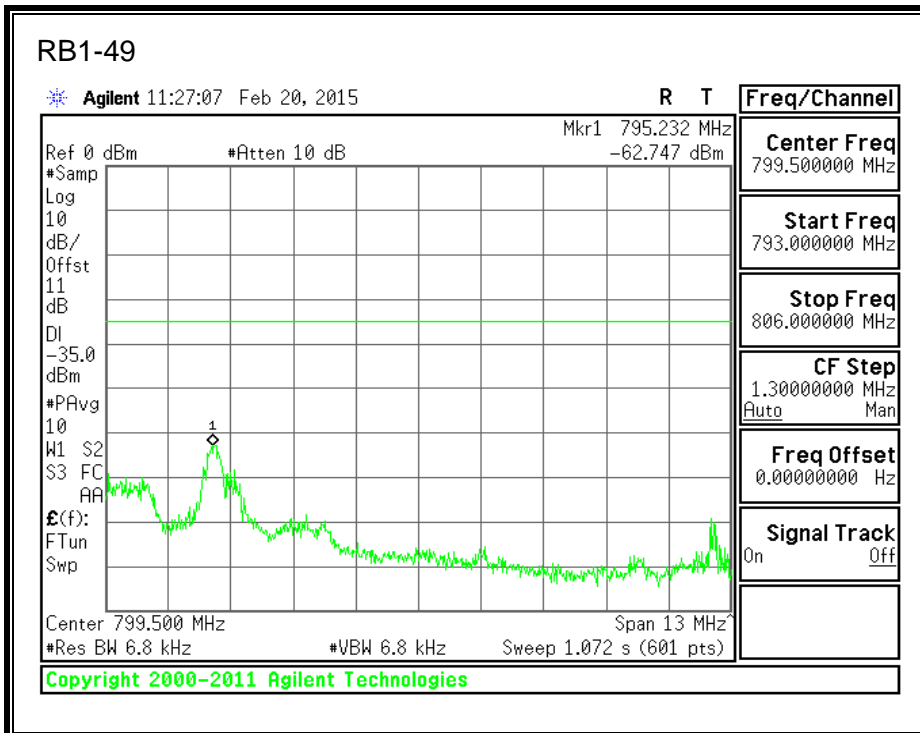

QPSK, 782MHz, 787 - 793MHz, (10MHz Bandwidth)

16QAM, 782MHz, 787 - 793MHz, (10MHz Bandwidth)

QPSK, 782MHz, 763 - 775MHz, (10MHz Bandwidth)

16QAM, 782MHz, 763 - 775MHz, (10MHz Bandwidth)

QPSK, 782MHz, 793 - 806MHz, (10MHz Bandwidth)

16QAM, 782MHz, 793 - 806MHz, (10MHz Bandwidth)

8.2.5. LTE BAND 17 BANDEDGE

QPSK, (5.0 MHz BAND WIDTH)

16QAM, (5.0 MHz BAND WIDTH)

QPSK, (10.0 MHz BAND WIDTH)

16QAM, (10.0 MHz BAND WIDTH)

8.2.6. LTE BAND 25 BANDEDGE