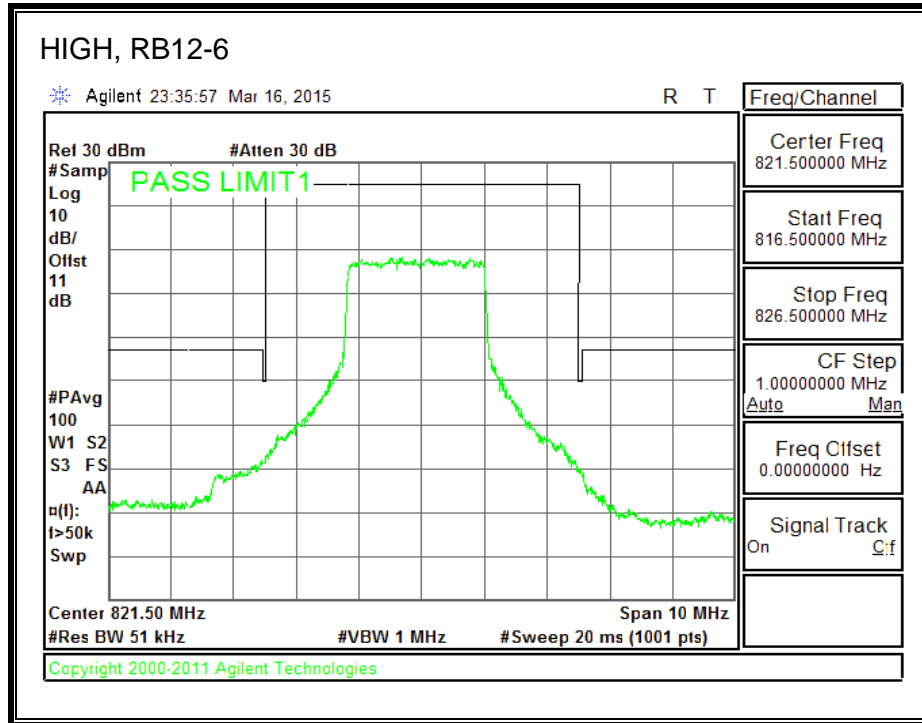

QPSK, (15.0 MHz BAND WIDTH)

16QAM, (15.0 MHz BAND WIDTH)

QPSK, (20.0 MHz BAND WIDTH)

16QAM, (20.0 MHz BAND WIDTH)

8.2.7. LTE BAND 26 EMISSION MASK

QPSK, (1.4 MHz BAND WIDTH)

16QAM, (1.4 MHz BAND WIDTH)

QPSK, (3.0 MHz BAND WIDTH)

16QAM, (3.0 MHz BAND WIDTH)

QPSK, (5.0 MHz BAND WIDTH)

16QAM, (5.0 MHz BAND WIDTH)

QPSK, (10.0 MHz BAND WIDTH)

16QAM, (10.0 MHz BAND WIDTH)

8.2.8. LTE BAND 41 EMISSION MASK

QPSK, (5.0 MHz BAND WIDTH)

16QAM, (5.0 MHz BAND WIDTH)

QPSK, (10.0 MHz BAND WIDTH)