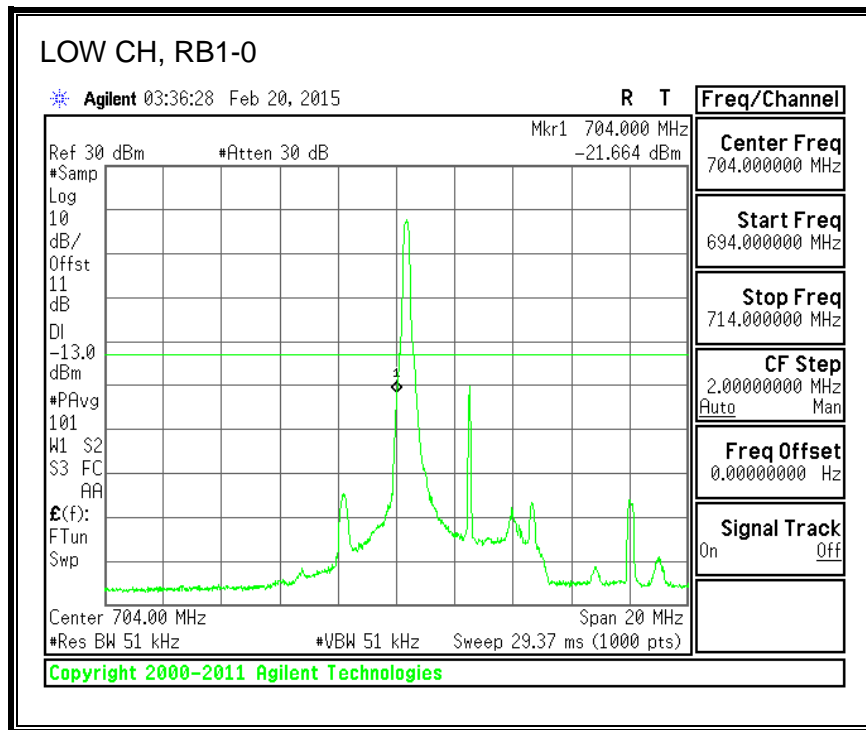

16QAM, 782MHz, 793 - 806MHz, (10MHz Bandwidth)

8.2.5. LTE BAND 17 BANDEDGE

QPSK, (5.0 MHz BAND WIDTH)

16QAM, (5.0 MHz BAND WIDTH)

QPSK, (10.0 MHz BAND WIDTH)

16QAM, (10.0 MHz BAND WIDTH)

8.2.6. LTE BAND 25 BANDEDGE