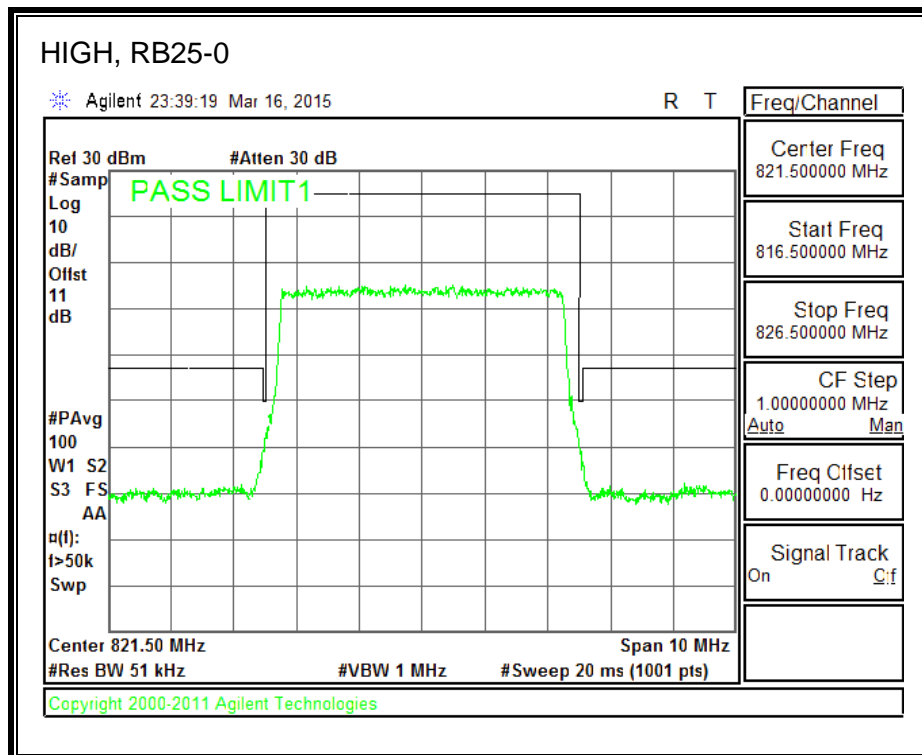

16QAM, (3.0 MHz BAND WIDTH)

QPSK, (5.0 MHz BAND WIDTH)

16QAM, (5.0 MHz BAND WIDTH)

QPSK, (10.0 MHz BAND WIDTH)

16QAM, (10.0 MHz BAND WIDTH)

8.2.8. LTE BAND 41 EMISSION MASK

QPSK, (5.0 MHz BAND WIDTH)

16QAM, (5.0 MHz BAND WIDTH)

QPSK, (10.0 MHz BAND WIDTH)