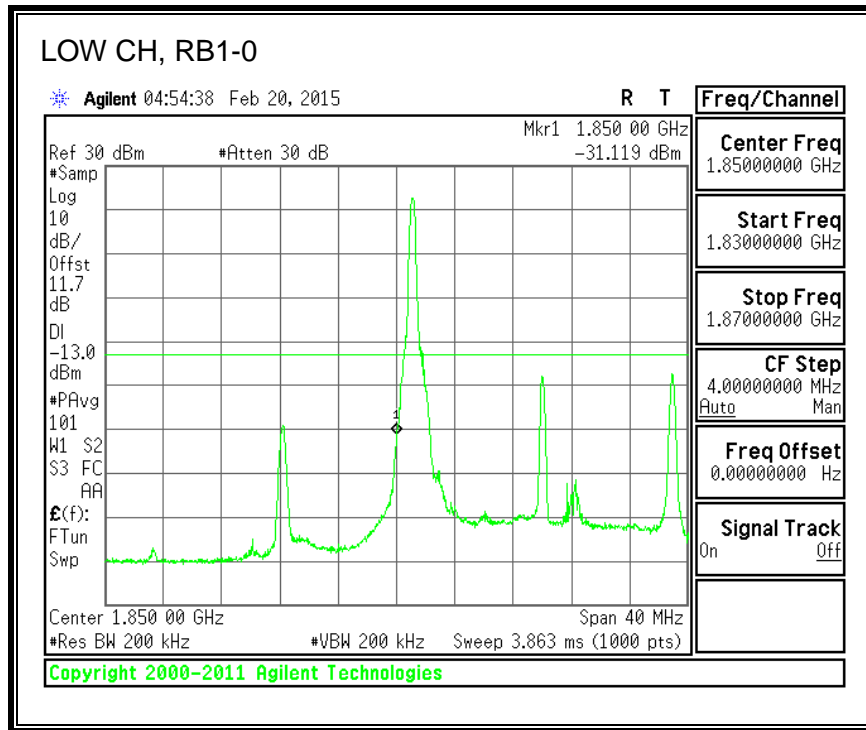

QPSK, (15.0 MHz BAND WIDTH)

16QAM, (15.0 MHz BAND WIDTH)

QPSK, (20.0 MHz BAND WIDTH)

16QAM, (20.0 MHz BAND WIDTH)

8.2.7. LTE BAND 26 EMISSION MASK

QPSK, (1.4 MHz BAND WIDTH)

16QAM, (1.4 MHz BAND WIDTH)

QPSK, (3.0 MHz BAND WIDTH)

16QAM, (3.0 MHz BAND WIDTH)

QPSK, (5.0 MHz BAND WIDTH)

16QAM, (5.0 MHz BAND WIDTH)

QPSK, (10.0 MHz BAND WIDTH)

16QAM, (10.0 MHz BAND WIDTH)

8.2.8. LTE BAND 41 EMISSION MASK

QPSK, (5.0 MHz BAND WIDTH)

16QAM, (5.0 MHz BAND WIDTH)