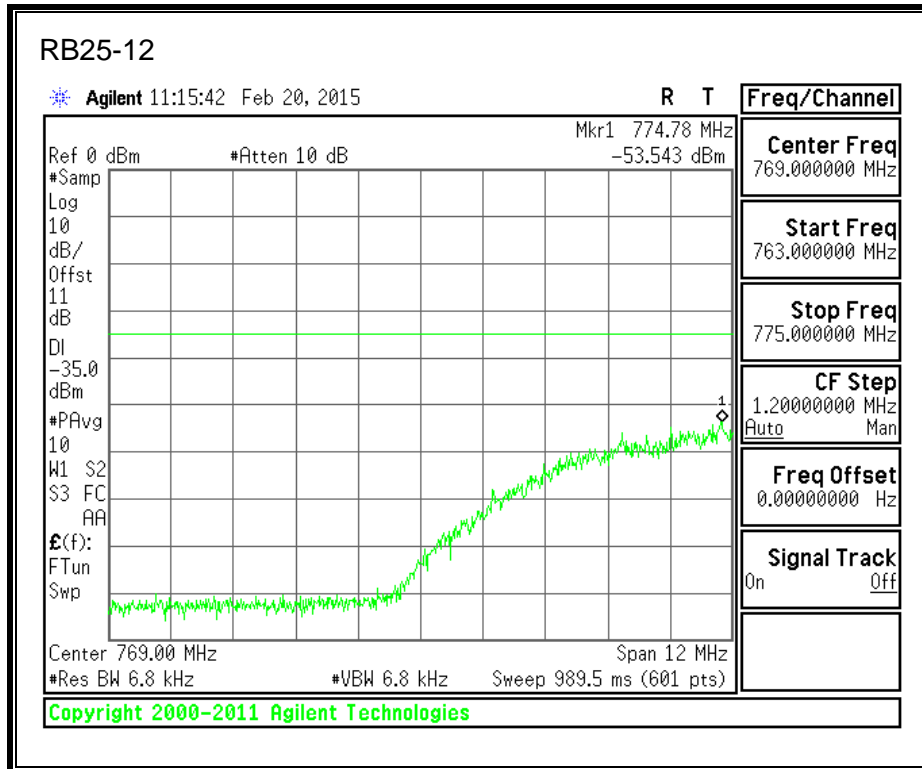

QPSK, 782MHz, 787 - 793MHz, (10MHz Bandwidth)

16QAM, 782MHz, 787 - 793MHz, (10MHz Bandwidth)

QPSK, 782MHz, 763 - 775MHz, (10MHz Bandwidth)

16QAM, 782MHz, 763 - 775MHz, (10MHz Bandwidth)

QPSK, 782MHz, 793 - 806MHz, (10MHz Bandwidth)

16QAM, 782MHz, 793 - 806MHz, (10MHz Bandwidth)

8.2.5. LTE BAND 17 BANDEDGE

QPSK, (5.0 MHz BAND WIDTH)

16QAM, (5.0 MHz BAND WIDTH)

QPSK, (10.0 MHz BAND WIDTH)

16QAM, (10.0 MHz BAND WIDTH)

8.2.6. LTE BAND 25 BANDEDGE