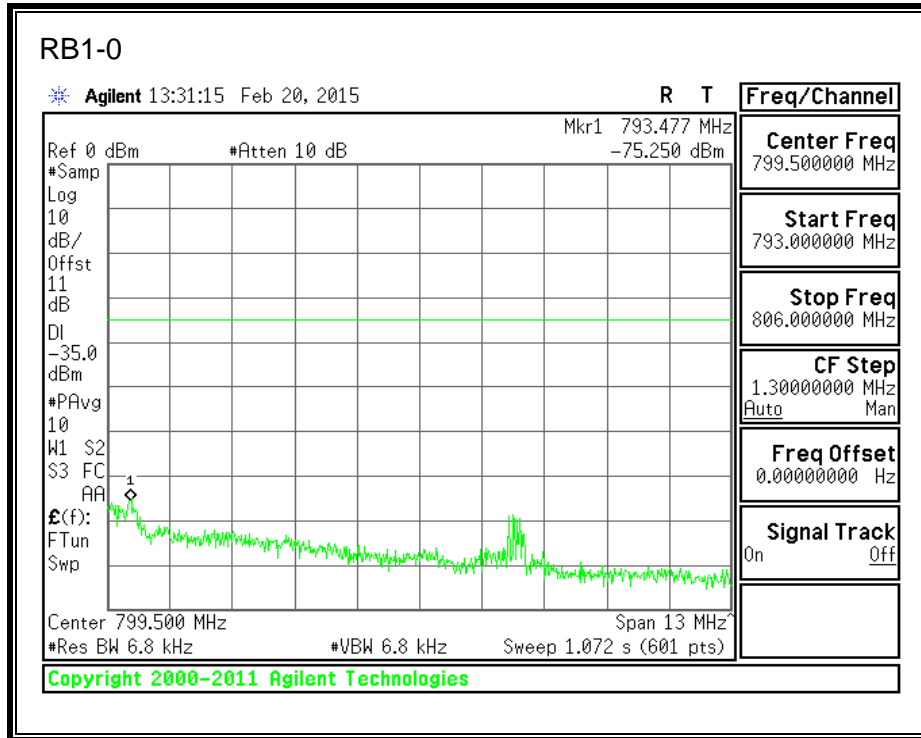

16QAM, 784.5MHz, 763 - 775MHz, (5MHz Bandwidth)

QPSK, 784.5MHz, 793 - 806MHz, (5MHz Bandwidth)

16QAM, 784.5MHz, 793 - 806MHz, (5MHz Bandwidth)

QPSK, 782MHz, 775 - 777MHz, (10MHz Bandwidth)

16QAM, 782MHz, 775 - 777MHz, (10MHz Bandwidth)

QPSK, 782MHz, 787 - 793MHz, (10MHz Bandwidth)

16QAM, 782MHz, 787 - 793MHz, (10MHz Bandwidth)

QPSK, 782MHz, 763 - 775MHz, (10MHz Bandwidth)

16QAM, 782MHz, 763 - 775MHz, (10MHz Bandwidth)

QPSK, 782MHz, 793 - 806MHz, (10MHz Bandwidth)

16QAM, 782MHz, 793 - 806MHz, (10MHz Bandwidth)

8.2.5. LTE BAND 17 BANDEDGE

QPSK, (5.0 MHz BAND WIDTH)

16QAM, (5.0 MHz BAND WIDTH)

QPSK, (10.0 MHz BAND WIDTH)

16QAM, (10.0 MHz BAND WIDTH)

8.2.6. LTE BAND 25 BANDEDGE