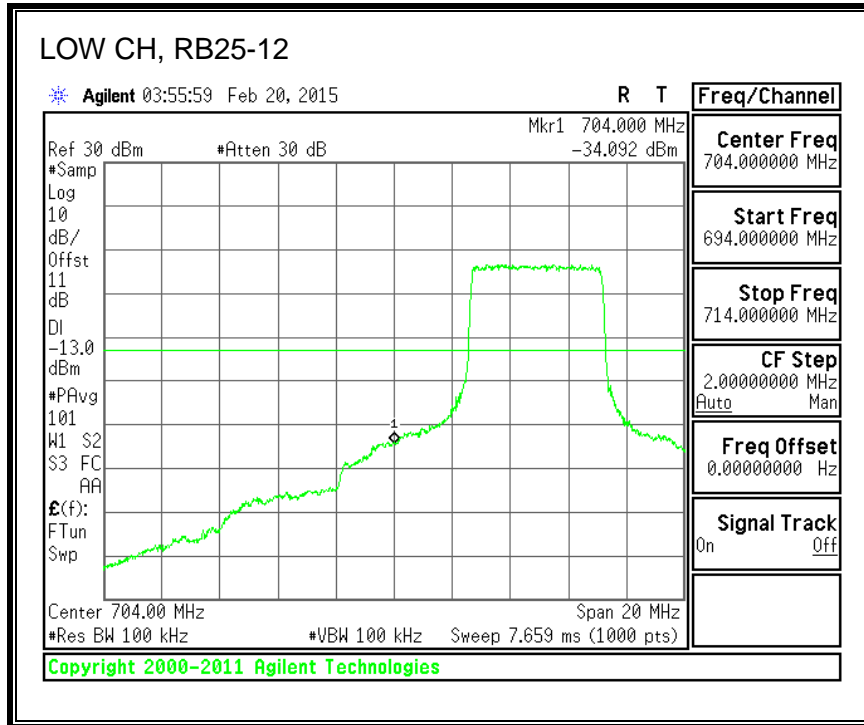

16QAM, 782MHz, 793 - 806MHz, (10MHz Bandwidth)

8.2.5. LTE BAND 17 BANDEDGE

QPSK, (5.0 MHz BAND WIDTH)

16QAM, (5.0 MHz BAND WIDTH)

QPSK, (10.0 MHz BAND WIDTH)

16QAM, (10.0 MHz BAND WIDTH)

8.2.6. LTE BAND 25 BANDEDGE