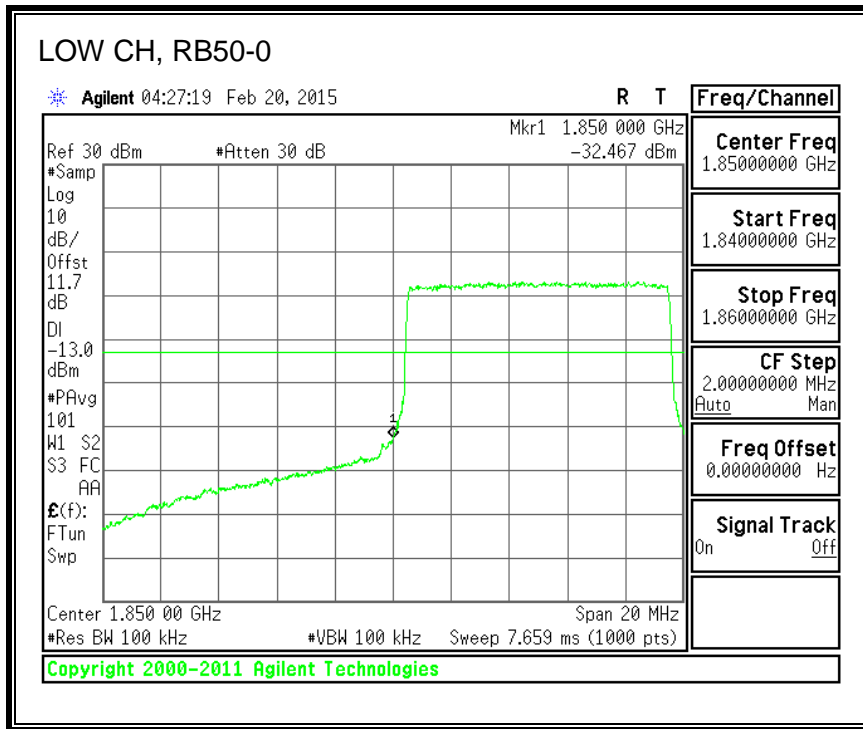

16QAM, 782MHz, 793 - 806MHz, (10MHz Bandwidth)

8.2.5. LTE BAND 17 BANDEDGE

QPSK, (5.0 MHz BAND WIDTH)

16QAM, (5.0 MHz BAND WIDTH)

QPSK, (10.0 MHz BAND WIDTH)

16QAM, (10.0 MHz BAND WIDTH)

8.2.6. LTE BAND 25 BANDEDGE

QPSK, (1.4 MHz BAND WIDTH)

16QAM, (1.4 MHz BAND WIDTH)

QPSK, (3.0 MHz BAND WIDTH)

16QAM, (3.0 MHz BAND WIDTH)

QPSK, (5.0 MHz BAND WIDTH)

16QAM, (5.0 MHz BAND WIDTH)

QPSK, (10.0 MHz BAND WIDTH)

16QAM, (10.0 MHz BAND WIDTH)

QPSK, (15.0 MHz BAND WIDTH)

16QAM, (15.0 MHz BAND WIDTH)

QPSK, (20.0 MHz BAND WIDTH)

16QAM, (20.0 MHz BAND WIDTH)

8.2.7. LTE BAND 26 EMISSION MASK

QPSK, (1.4 MHz BAND WIDTH)

16QAM, (1.4 MHz BAND WIDTH)

QPSK, (3.0 MHz BAND WIDTH)