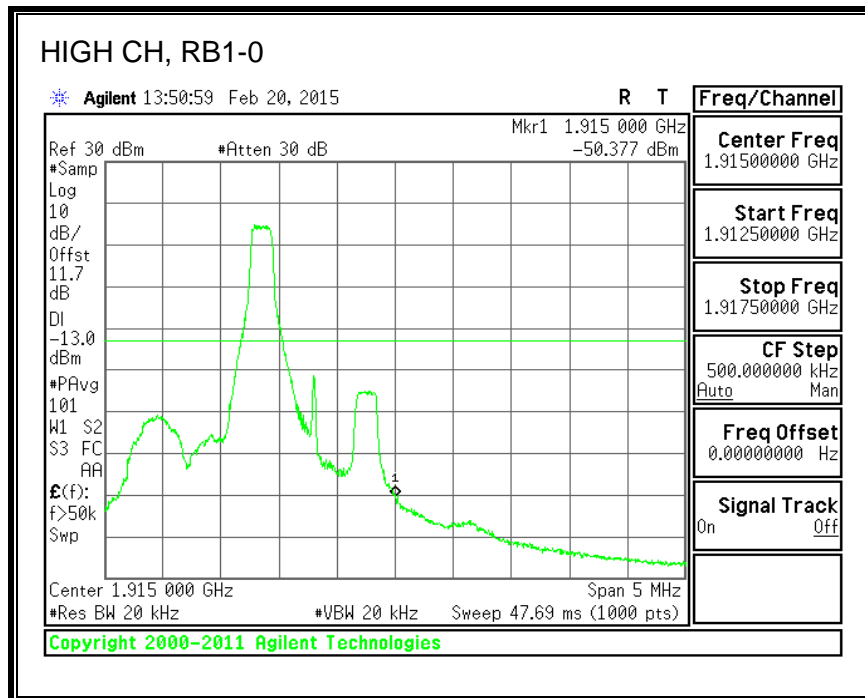

8.2.6. LTE BAND 25 BANDEDGE

QPSK, (1.4 MHz BAND WIDTH)