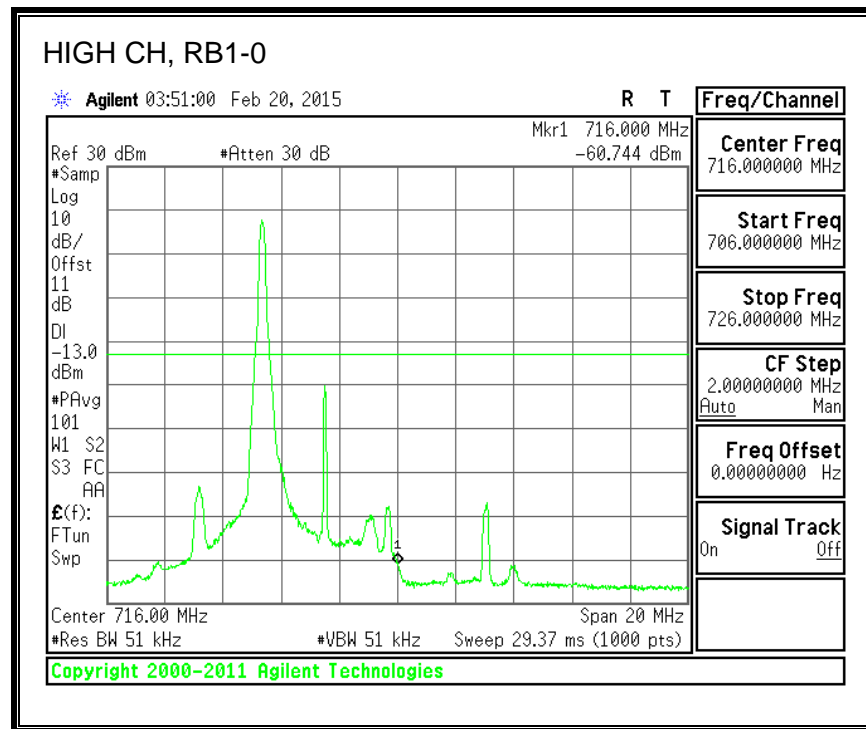

16QAM, 782MHz, 793 - 806MHz, (10MHz Bandwidth)

8.2.5. LTE BAND 17 BANDEDGE

QPSK, (5.0 MHz BAND WIDTH)

16QAM, (5.0 MHz BAND WIDTH)

QPSK, (10.0 MHz BAND WIDTH)

16QAM, (10.0 MHz BAND WIDTH)

8.2.6. LTE BAND 25 BANDEDGE