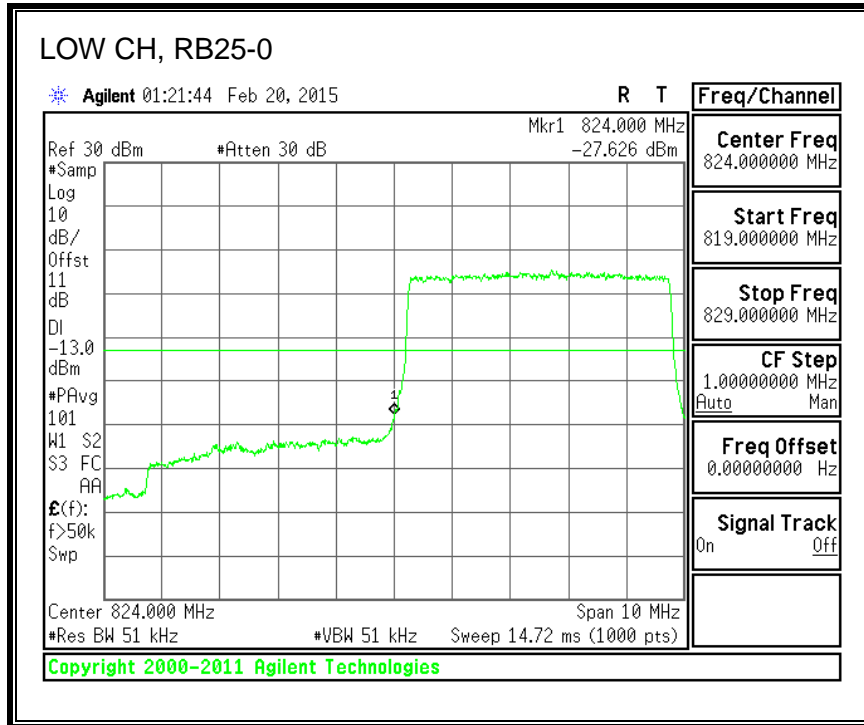

QPSK, (3.0 MHz BAND WIDTH)

16QAM, (3.0 MHz BAND WIDTH)

QPSK, (5.0 MHz BAND WIDTH)

16QAM, (5.0 MHz BAND WIDTH)

QPSK, (10.0 MHz BAND WIDTH)

16QAM, (10.0 MHz BAND WIDTH)

8.2.4. LTE BAND 13 BANDEDGE

QPSK, 779.5 MHz, 775 – 777MHz, (5.0MHz Bandwidth)

16QAM, 779.5MHz, 775 - 777MHz, (5MHz Bandwidth)

QPSK, 779.5MHz, 13, 782 - 793MHz, (5MHz Bandwidth)

16QAM, 779.5MHz, 783 - 793MHz, (5MHz Bandwidth)

QPSK, 779.5MHz, 763 - 775MHz, (5MHz Bandwidth)

16QAM, 779.5MHz, 763-775MHz, (5MHz Bandwidth)