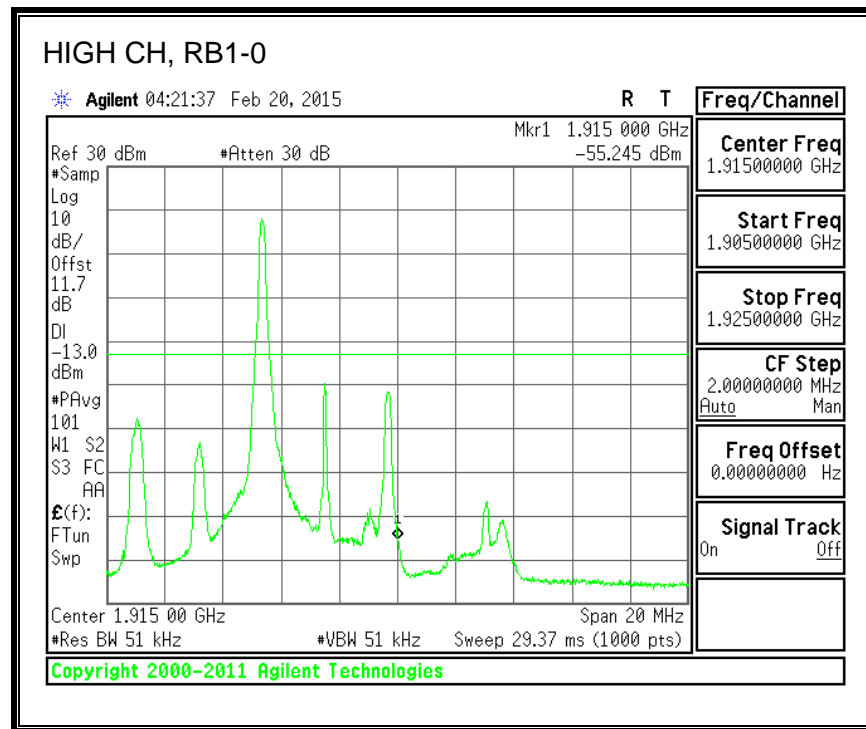

16QAM, 782MHz, 793 - 806MHz, (10MHz Bandwidth)

8.2.5. LTE BAND 17 BANDEDGE

QPSK, (5.0 MHz BAND WIDTH)

16QAM, (5.0 MHz BAND WIDTH)

QPSK, (10.0 MHz BAND WIDTH)

16QAM, (10.0 MHz BAND WIDTH)

8.2.6. LTE BAND 25 BANDEDGE

QPSK, (1.4 MHz BAND WIDTH)

16QAM, (1.4 MHz BAND WIDTH)

QPSK, (3.0 MHz BAND WIDTH)

16QAM, (3.0 MHz BAND WIDTH)

QPSK, (5.0 MHz BAND WIDTH)

16QAM, (5.0 MHz BAND WIDTH)

QPSK, (10.0 MHz BAND WIDTH)

16QAM, (10.0 MHz BAND WIDTH)

QPSK, (15.0 MHz BAND WIDTH)

16QAM, (15.0 MHz BAND WIDTH)

QPSK, (20.0 MHz BAND WIDTH)

16QAM, (20.0 MHz BAND WIDTH)

8.2.7. LTE BAND 26 EMISSION MASK

QPSK, (1.4 MHz BAND WIDTH)

16QAM, (1.4 MHz BAND WIDTH)

QPSK, (3.0 MHz BAND WIDTH)