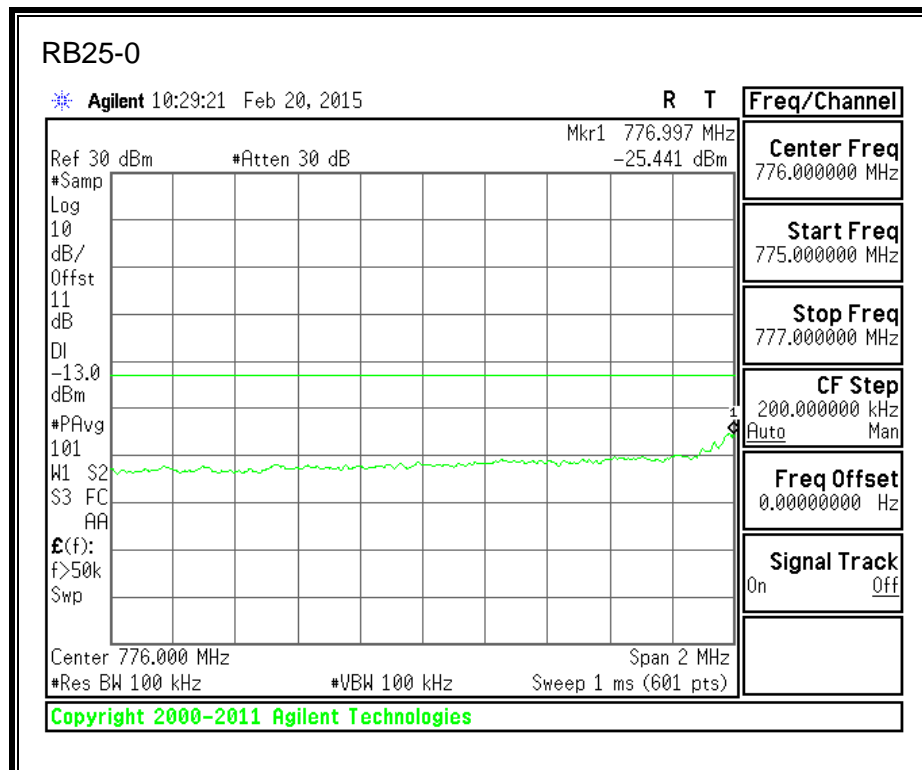

QPSK, (3.0 MHz BAND WIDTH)

16QAM, (3.0 MHz BAND WIDTH)

QPSK, (5.0 MHz BAND WIDTH)

16QAM, (5.0 MHz BAND WIDTH)

QPSK, (10.0 MHz BAND WIDTH)

16QAM, (10.0 MHz BAND WIDTH)

8.2.4. LTE BAND 13 BANDEDGE

QPSK, 779.5 MHz, 775 – 777MHz, (5.0MHz Bandwidth)

16QAM, 779.5MHz, 775 - 777MHz, (5MHz Bandwidth)

QPSK, 779.5MHz, 13, 782 - 793MHz, (5MHz Bandwidth)

16QAM, 779.5MHz, 783 - 793MHz, (5MHz Bandwidth)

QPSK, 779.5MHz, 763 - 775MHz, (5MHz Bandwidth)

16QAM, 779.5MHz, 763-775MHz, (5MHz Bandwidth)