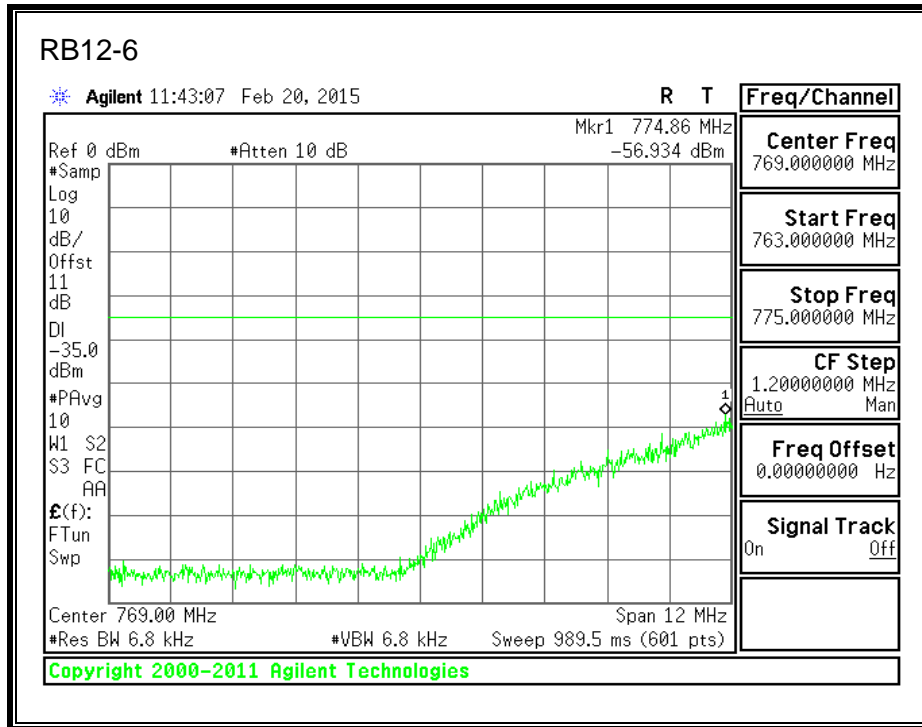

QPSK, (3.0 MHz BAND WIDTH)

16QAM, (3.0 MHz BAND WIDTH)

QPSK, (5.0 MHz BAND WIDTH)

16QAM, (5.0 MHz BAND WIDTH)

QPSK, (10.0 MHz BAND WIDTH)

16QAM, (10.0 MHz BAND WIDTH)

8.2.4. LTE BAND 13 BANDEDGE

QPSK, 779.5 MHz, 775 – 777MHz, (5.0MHz Bandwidth)

16QAM, 779.5MHz, 775 - 777MHz, (5MHz Bandwidth)

QPSK, 779.5MHz, 13, 782 - 793MHz, (5MHz Bandwidth)

16QAM, 779.5MHz, 783 - 793MHz, (5MHz Bandwidth)

QPSK, 779.5MHz, 763 - 775MHz, (5MHz Bandwidth)

16QAM, 779.5MHz, 763-775MHz, (5MHz Bandwidth)