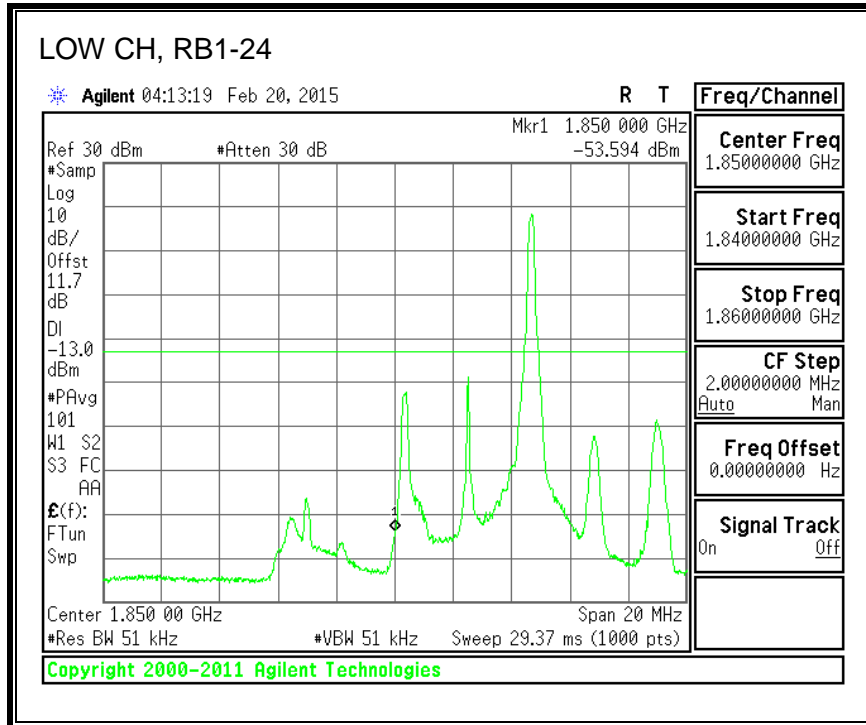

16QAM, 782MHz, 793 - 806MHz, (10MHz Bandwidth)

8.2.5. LTE BAND 17 BANDEDGE

QPSK, (5.0 MHz BAND WIDTH)

16QAM, (5.0 MHz BAND WIDTH)

QPSK, (10.0 MHz BAND WIDTH)

16QAM, (10.0 MHz BAND WIDTH)

8.2.6. LTE BAND 25 BANDEDGE

QPSK, (1.4 MHz BAND WIDTH)

16QAM, (1.4 MHz BAND WIDTH)

QPSK, (3.0 MHz BAND WIDTH)

16QAM, (3.0 MHz BAND WIDTH)

QPSK, (5.0 MHz BAND WIDTH)

16QAM, (5.0 MHz BAND WIDTH)

QPSK, (10.0 MHz BAND WIDTH)

16QAM, (10.0 MHz BAND WIDTH)

QPSK, (15.0 MHz BAND WIDTH)

16QAM, (15.0 MHz BAND WIDTH)

QPSK, (20.0 MHz BAND WIDTH)

16QAM, (20.0 MHz BAND WIDTH)

8.2.7. LTE BAND 26 EMISSION MASK

QPSK, (1.4 MHz BAND WIDTH)

16QAM, (1.4 MHz BAND WIDTH)

QPSK, (3.0 MHz BAND WIDTH)