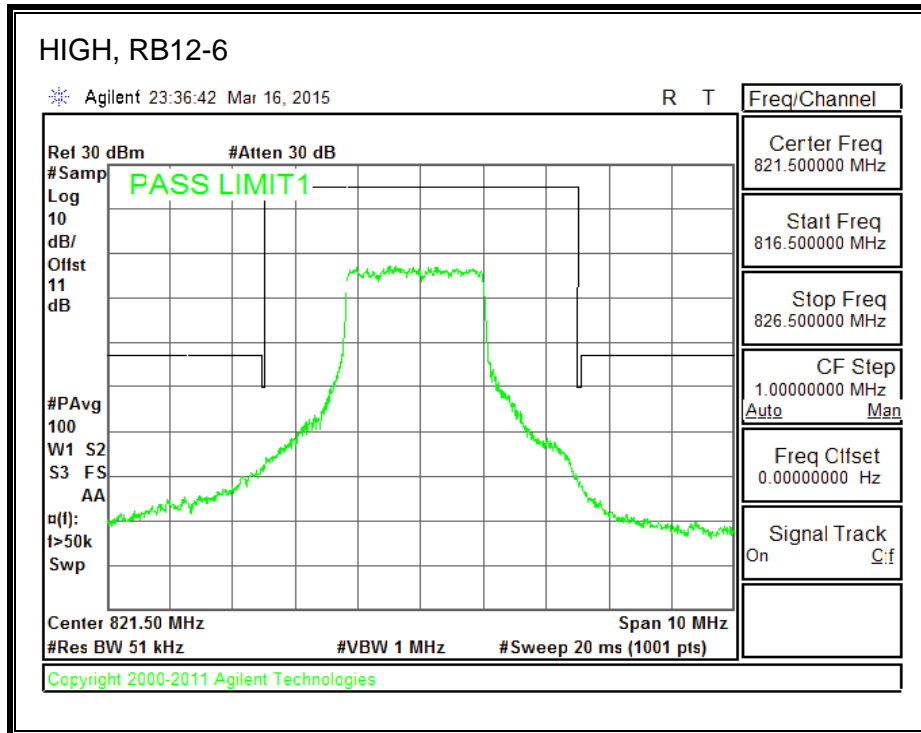

QPSK, (15.0 MHz BAND WIDTH)

16QAM, (15.0 MHz BAND WIDTH)

QPSK, (20.0 MHz BAND WIDTH)

16QAM, (20.0 MHz BAND WIDTH)

8.2.7. LTE BAND 26 EMISSION MASK

QPSK, (1.4 MHz BAND WIDTH)

16QAM, (1.4 MHz BAND WIDTH)

QPSK, (3.0 MHz BAND WIDTH)

16QAM, (3.0 MHz BAND WIDTH)

QPSK, (5.0 MHz BAND WIDTH)

16QAM, (5.0 MHz BAND WIDTH)

QPSK, (10.0 MHz BAND WIDTH)

16QAM, (10.0 MHz BAND WIDTH)

8.2.8. LTE BAND 41 EMISSION MASK

QPSK, (5.0 MHz BAND WIDTH)

16QAM, (5.0 MHz BAND WIDTH)

QPSK, (10.0 MHz BAND WIDTH)