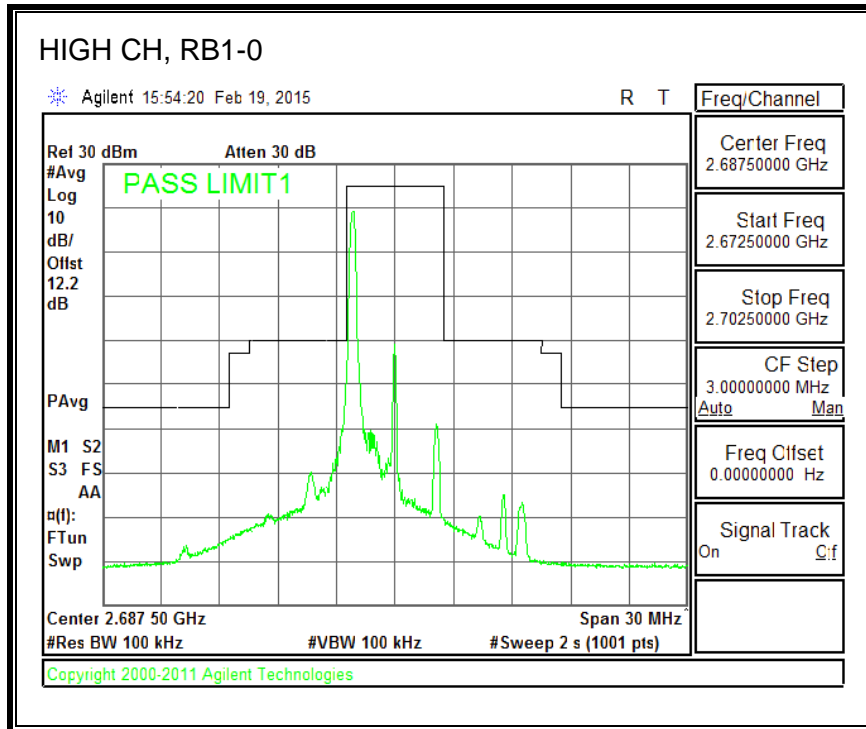

16QAM, (3.0 MHz BAND WIDTH)

QPSK, (5.0 MHz BAND WIDTH)

16QAM, (5.0 MHz BAND WIDTH)

QPSK, (10.0 MHz BAND WIDTH)

16QAM, (10.0 MHz BAND WIDTH)

8.2.8. LTE BAND 41 EMISSION MASK

QPSK, (5.0 MHz BAND WIDTH)

16QAM, (5.0 MHz BAND WIDTH)

QPSK, (10.0 MHz BAND WIDTH)