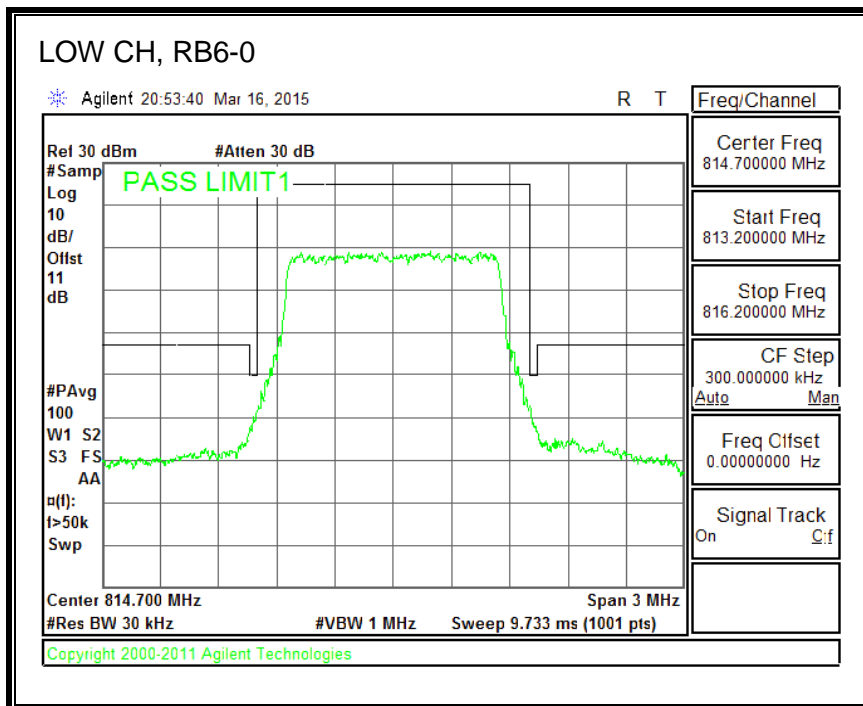

QPSK, (15.0 MHz BAND WIDTH)

16QAM, (15.0 MHz BAND WIDTH)

QPSK, (20.0 MHz BAND WIDTH)

16QAM, (20.0 MHz BAND WIDTH)

8.2.7. LTE BAND 26 EMISSION MASK

QPSK, (1.4 MHz BAND WIDTH)

16QAM, (1.4 MHz BAND WIDTH)

QPSK, (3.0 MHz BAND WIDTH)