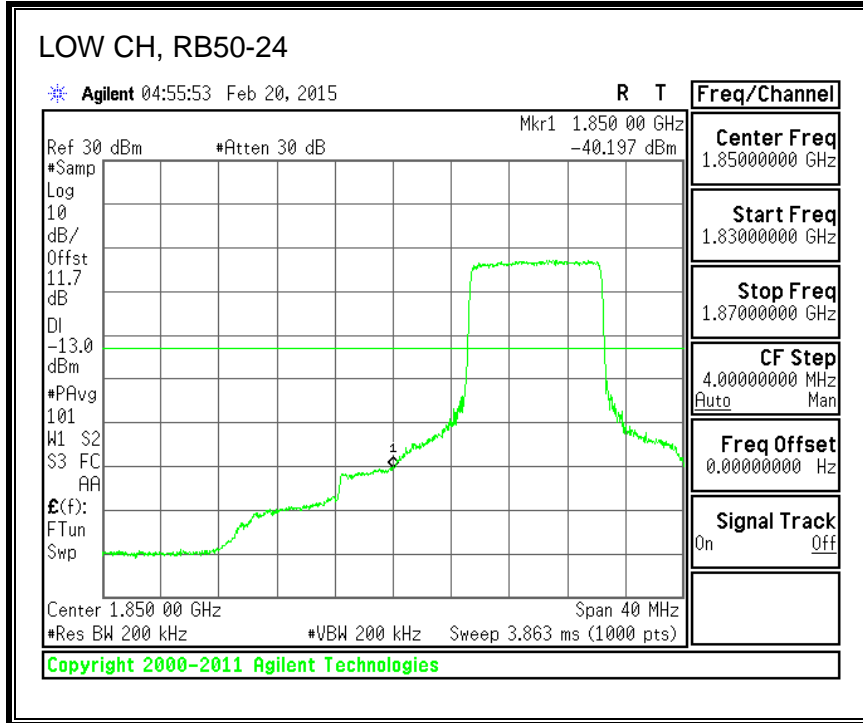

QPSK, (15.0 MHz BAND WIDTH)

16QAM, (15.0 MHz BAND WIDTH)

QPSK, (20.0 MHz BAND WIDTH)

16QAM, (20.0 MHz BAND WIDTH)

8.2.7. LTE BAND 26 EMISSION MASK

QPSK, (1.4 MHz BAND WIDTH)

16QAM, (1.4 MHz BAND WIDTH)

QPSK, (3.0 MHz BAND WIDTH)

16QAM, (3.0 MHz BAND WIDTH)

QPSK, (5.0 MHz BAND WIDTH)

16QAM, (5.0 MHz BAND WIDTH)

QPSK, (10.0 MHz BAND WIDTH)

16QAM, (10.0 MHz BAND WIDTH)

8.2.8. LTE BAND 41 EMISSION MASK

QPSK, (5.0 MHz BAND WIDTH)

16QAM, (5.0 MHz BAND WIDTH)

QPSK, (10.0 MHz BAND WIDTH)