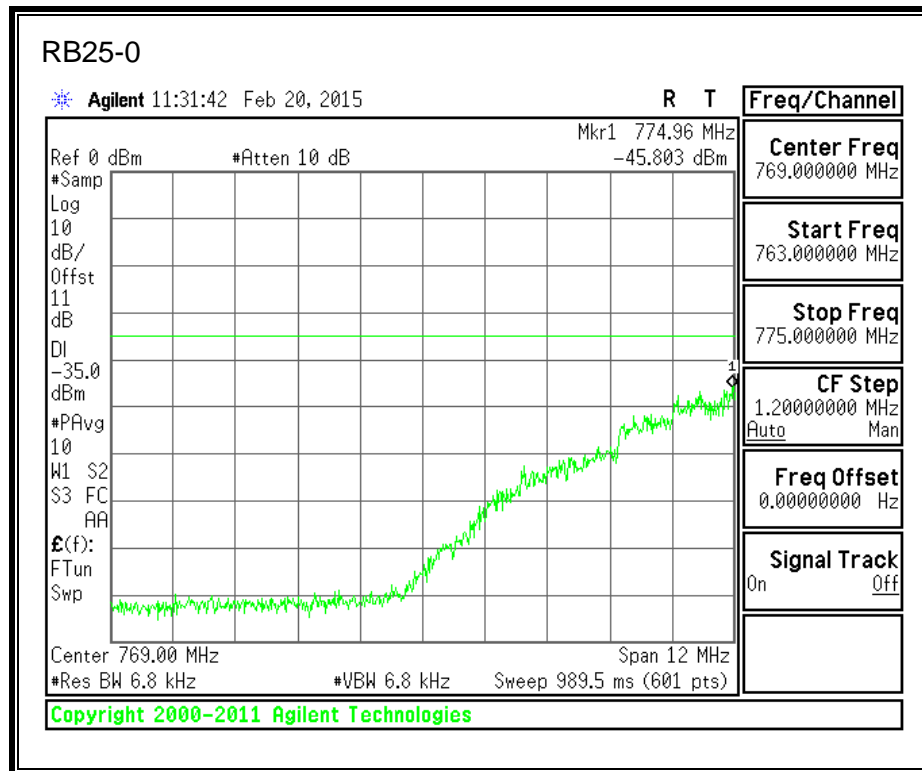

QPSK, (3.0 MHz BAND WIDTH)

16QAM, (3.0 MHz BAND WIDTH)

QPSK, (5.0 MHz BAND WIDTH)

16QAM, (5.0 MHz BAND WIDTH)

QPSK, (10.0 MHz BAND WIDTH)

16QAM, (10.0 MHz BAND WIDTH)

8.2.4. LTE BAND 13 BANDEDGE

QPSK, 779.5 MHz, 775 – 777MHz, (5.0MHz Bandwidth)

16QAM, 779.5MHz, 775 - 777MHz, (5MHz Bandwidth)

QPSK, 779.5MHz, 13, 782 - 793MHz, (5MHz Bandwidth)

16QAM, 779.5MHz, 783 - 793MHz, (5MHz Bandwidth)

QPSK, 779.5MHz, 763 - 775MHz, (5MHz Bandwidth)

16QAM, 779.5MHz, 763-775MHz, (5MHz Bandwidth)

QPSK, 779.5MHz, 793 - 806MHz, (5MHz Bandwidth)

16QAM, 779.5MHz, 793 - 806MHz, (5MHz Bandwidth)

QPSK, 782MHz, 775 – 779.5MHz, (5MHz Bandwidth)

16QAM, 782MHz, 775 - 777MHz, (5MHz Bandwidth)

QPSK, 782MHz, 784.5 - 793MHz, (5MHz Bandwidth)