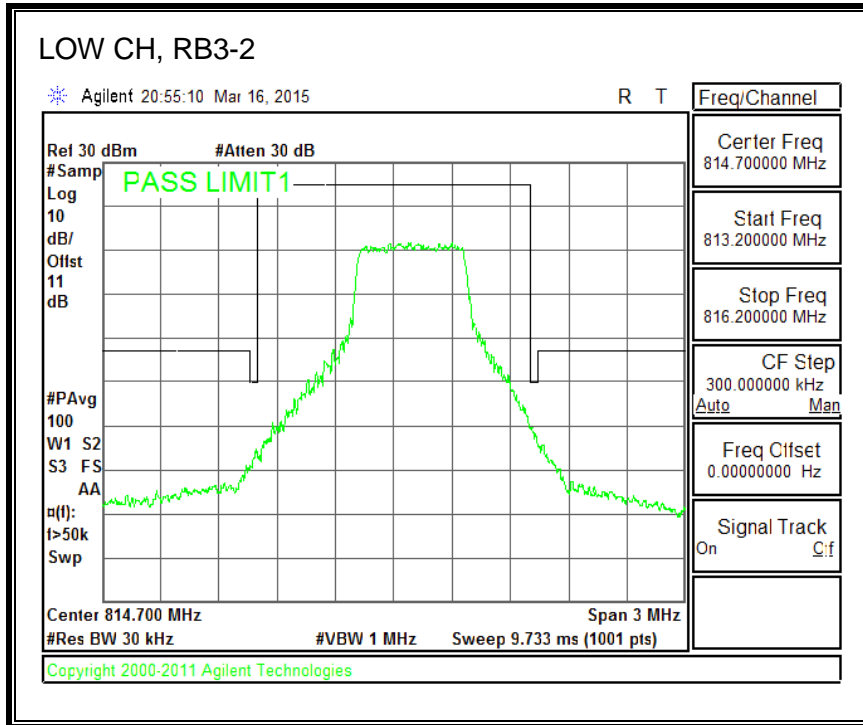

QPSK, (15.0 MHz BAND WIDTH)

16QAM, (15.0 MHz BAND WIDTH)

QPSK, (20.0 MHz BAND WIDTH)

16QAM, (20.0 MHz BAND WIDTH)

8.2.7. LTE BAND 26 EMISSION MASK

QPSK, (1.4 MHz BAND WIDTH)

16QAM, (1.4 MHz BAND WIDTH)

QPSK, (3.0 MHz BAND WIDTH)

16QAM, (3.0 MHz BAND WIDTH)

QPSK, (5.0 MHz BAND WIDTH)

16QAM, (5.0 MHz BAND WIDTH)

QPSK, (10.0 MHz BAND WIDTH)

16QAM, (10.0 MHz BAND WIDTH)

8.2.8. LTE BAND 41 EMISSION MASK

QPSK, (5.0 MHz BAND WIDTH)

16QAM, (5.0 MHz BAND WIDTH)