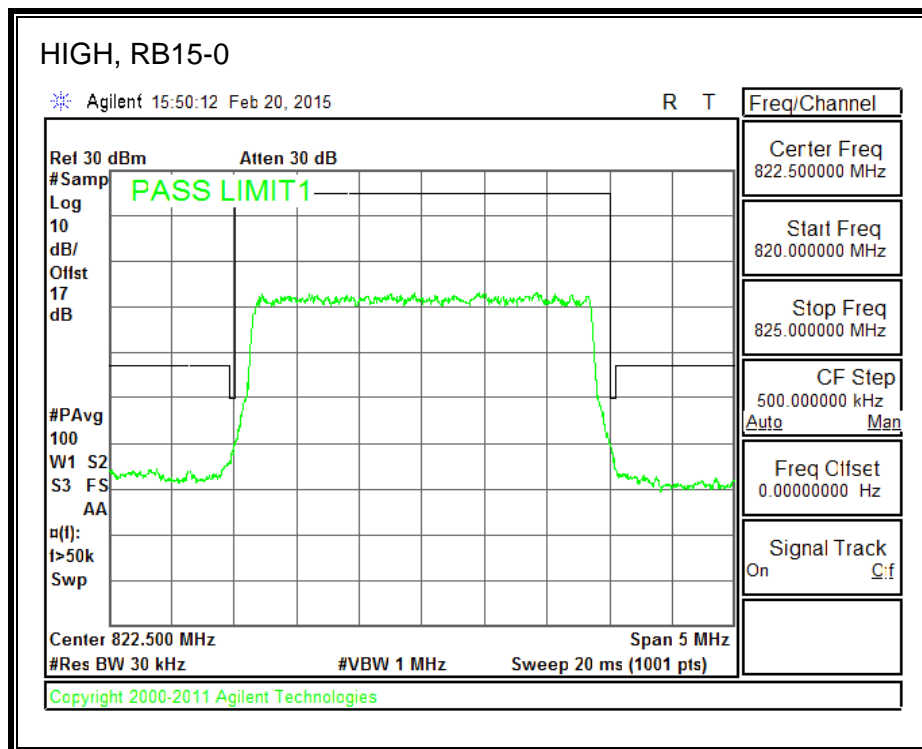

QPSK, (15.0 MHz BAND WIDTH)

16QAM, (15.0 MHz BAND WIDTH)

QPSK, (20.0 MHz BAND WIDTH)

16QAM, (20.0 MHz BAND WIDTH)

8.2.7. LTE BAND 26 EMISSION MASK

QPSK, (1.4 MHz BAND WIDTH)

16QAM, (1.4 MHz BAND WIDTH)

QPSK, (3.0 MHz BAND WIDTH)

16QAM, (3.0 MHz BAND WIDTH)

QPSK, (5.0 MHz BAND WIDTH)

16QAM, (5.0 MHz BAND WIDTH)

QPSK, (10.0 MHz BAND WIDTH)

16QAM, (10.0 MHz BAND WIDTH)

8.2.8. LTE BAND 41 EMISSION MASK

QPSK, (5.0 MHz BAND WIDTH)

16QAM, (5.0 MHz BAND WIDTH)