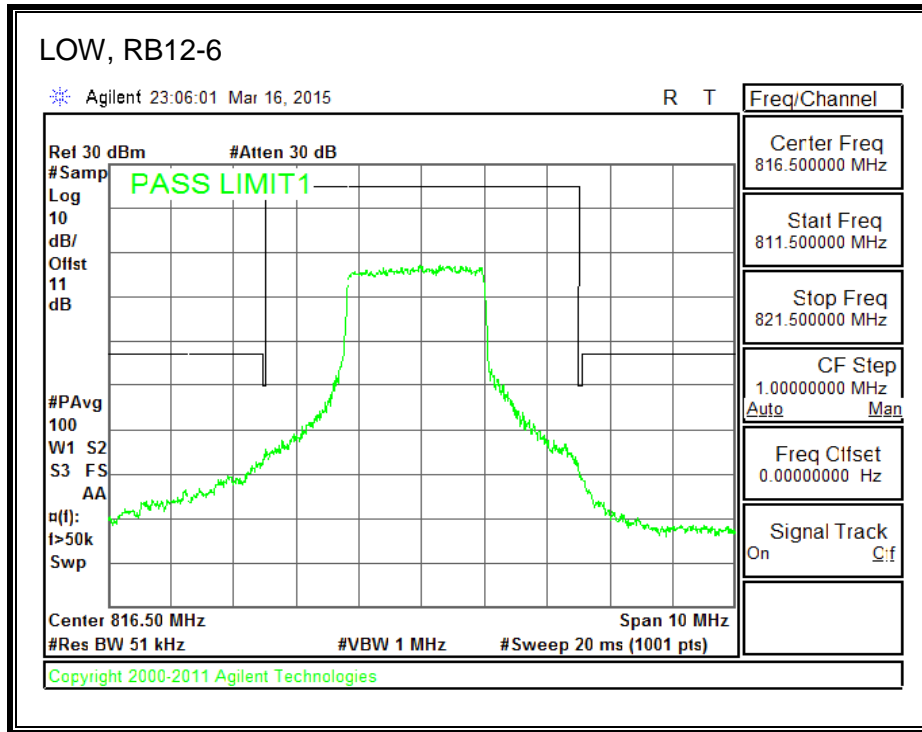

16QAM, (3.0 MHz BAND WIDTH)

QPSK, (5.0 MHz BAND WIDTH)

16QAM, (5.0 MHz BAND WIDTH)

QPSK, (10.0 MHz BAND WIDTH)

16QAM, (10.0 MHz BAND WIDTH)

8.2.8. LTE BAND 41 EMISSION MASK

QPSK, (5.0 MHz BAND WIDTH)

16QAM, (5.0 MHz BAND WIDTH)

QPSK, (10.0 MHz BAND WIDTH)