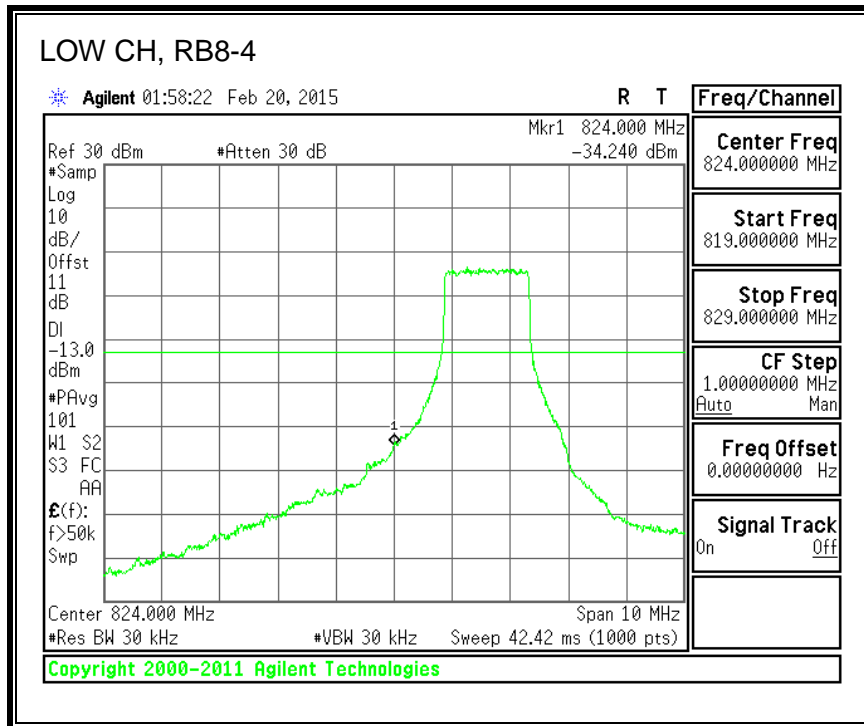

QPSK, (3.0 MHz BAND WIDTH)

16QAM, (3.0 MHz BAND WIDTH)

QPSK, (5.0 MHz BAND WIDTH)

16QAM, (5.0 MHz BAND WIDTH)

QPSK, (10.0 MHz BAND WIDTH)

16QAM, (10.0 MHz BAND WIDTH)

8.2.4. LTE BAND 13 BANDEDGE

QPSK, 779.5 MHz, 775 – 777MHz, (5.0MHz Bandwidth)

16QAM, 779.5MHz, 775 - 777MHz, (5MHz Bandwidth)

QPSK, 779.5MHz, 13, 782 - 793MHz, (5MHz Bandwidth)

16QAM, 779.5MHz, 783 - 793MHz, (5MHz Bandwidth)

QPSK, 779.5MHz, 763 - 775MHz, (5MHz Bandwidth)

16QAM, 779.5MHz, 763-775MHz, (5MHz Bandwidth)