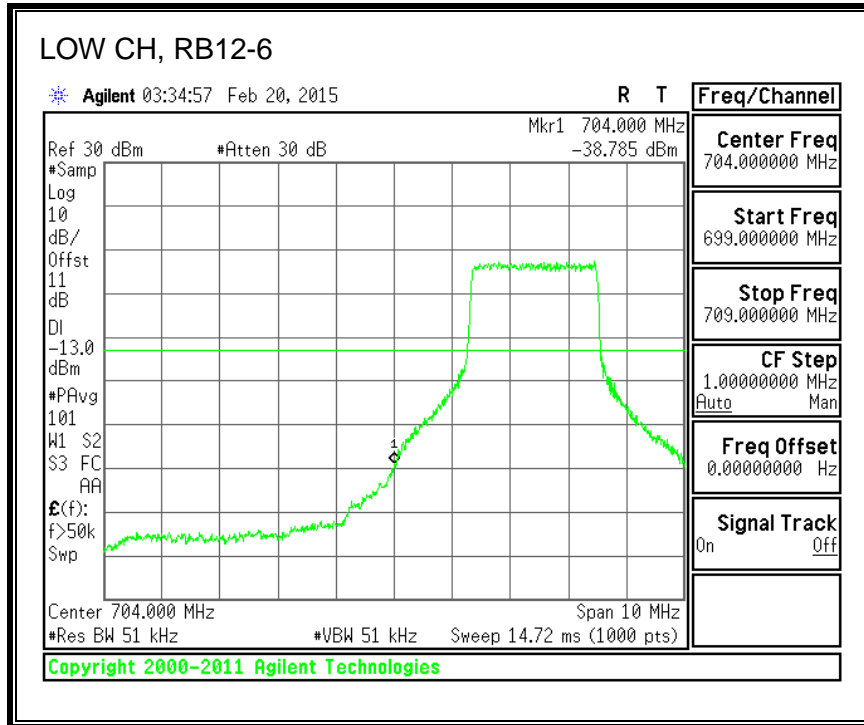

16QAM, 782MHz, 793 - 806MHz, (10MHz Bandwidth)

8.2.5. LTE BAND 17 BANDEDGE

QPSK, (5.0 MHz BAND WIDTH)

16QAM, (5.0 MHz BAND WIDTH)

QPSK, (10.0 MHz BAND WIDTH)

16QAM, (10.0 MHz BAND WIDTH)

8.2.6. LTE BAND 25 BANDEDGE