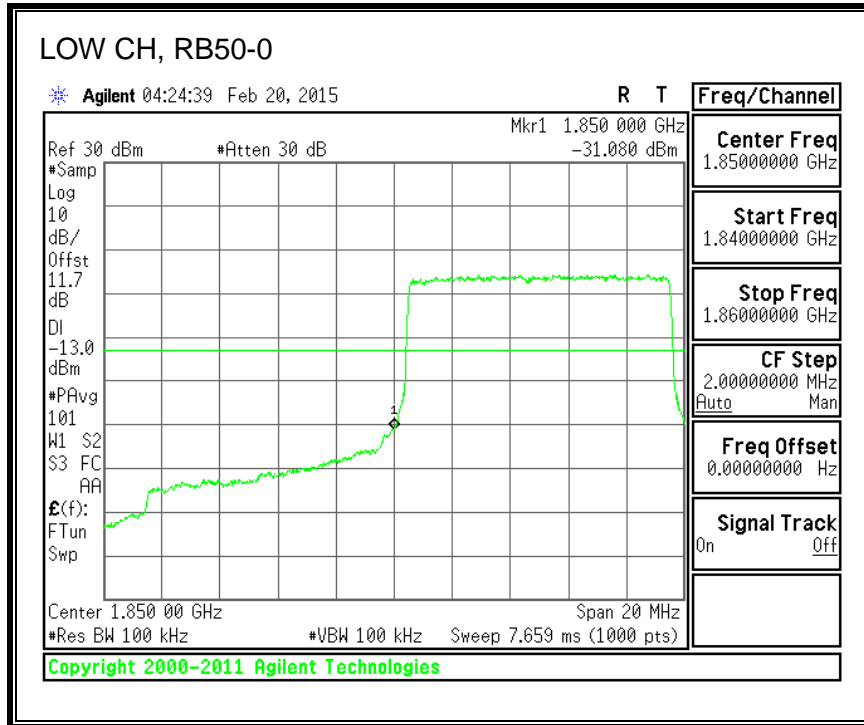

16QAM, 782MHz, 793 - 806MHz, (10MHz Bandwidth)

8.2.5. LTE BAND 17 BANDEDGE

QPSK, (5.0 MHz BAND WIDTH)

16QAM, (5.0 MHz BAND WIDTH)

QPSK, (10.0 MHz BAND WIDTH)

16QAM, (10.0 MHz BAND WIDTH)

8.2.6. LTE BAND 25 BANDEDGE

QPSK, (1.4 MHz BAND WIDTH)

16QAM, (1.4 MHz BAND WIDTH)

QPSK, (3.0 MHz BAND WIDTH)

16QAM, (3.0 MHz BAND WIDTH)

QPSK, (5.0 MHz BAND WIDTH)

16QAM, (5.0 MHz BAND WIDTH)

QPSK, (10.0 MHz BAND WIDTH)

16QAM, (10.0 MHz BAND WIDTH)

QPSK, (15.0 MHz BAND WIDTH)

16QAM, (15.0 MHz BAND WIDTH)

QPSK, (20.0 MHz BAND WIDTH)

16QAM, (20.0 MHz BAND WIDTH)

8.2.7. LTE BAND 26 EMISSION MASK

QPSK, (1.4 MHz BAND WIDTH)

16QAM, (1.4 MHz BAND WIDTH)

QPSK, (3.0 MHz BAND WIDTH)