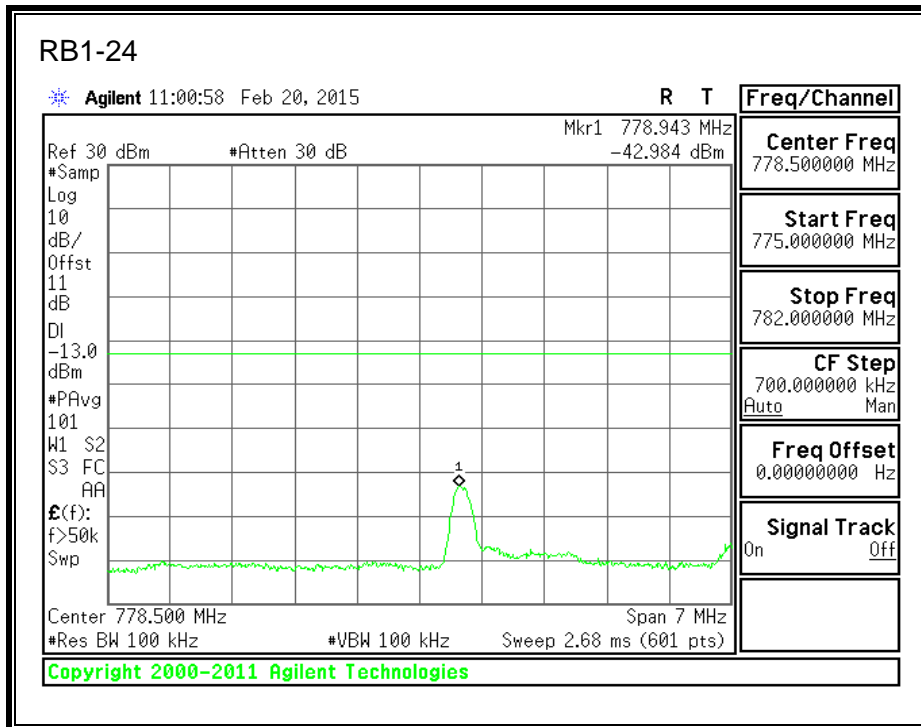

16QAM, 784.5MHz, 775 - 782MHz, (5MHz Bandwidth)