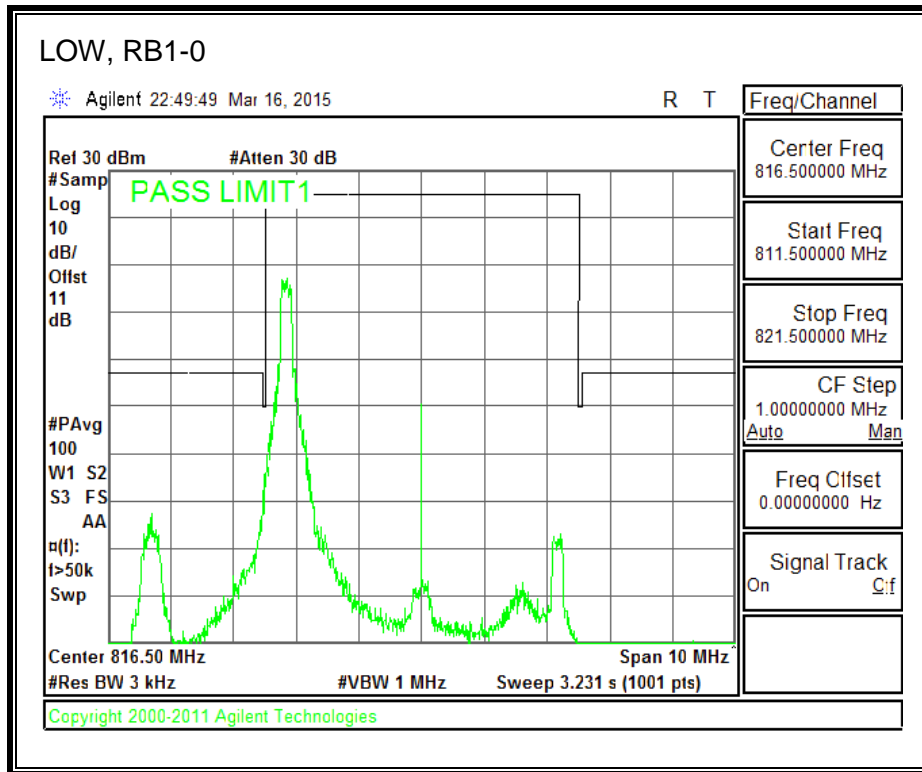

QPSK, (15.0 MHz BAND WIDTH)

16QAM, (15.0 MHz BAND WIDTH)

QPSK, (20.0 MHz BAND WIDTH)

16QAM, (20.0 MHz BAND WIDTH)

8.2.7. LTE BAND 26 EMISSION MASK

QPSK, (1.4 MHz BAND WIDTH)

16QAM, (1.4 MHz BAND WIDTH)

QPSK, (3.0 MHz BAND WIDTH)

16QAM, (3.0 MHz BAND WIDTH)

QPSK, (5.0 MHz BAND WIDTH)

16QAM, (5.0 MHz BAND WIDTH)

QPSK, (10.0 MHz BAND WIDTH)

16QAM, (10.0 MHz BAND WIDTH)

8.2.8. LTE BAND 41 EMISSION MASK

QPSK, (5.0 MHz BAND WIDTH)

16QAM, (5.0 MHz BAND WIDTH)

QPSK, (10.0 MHz BAND WIDTH)