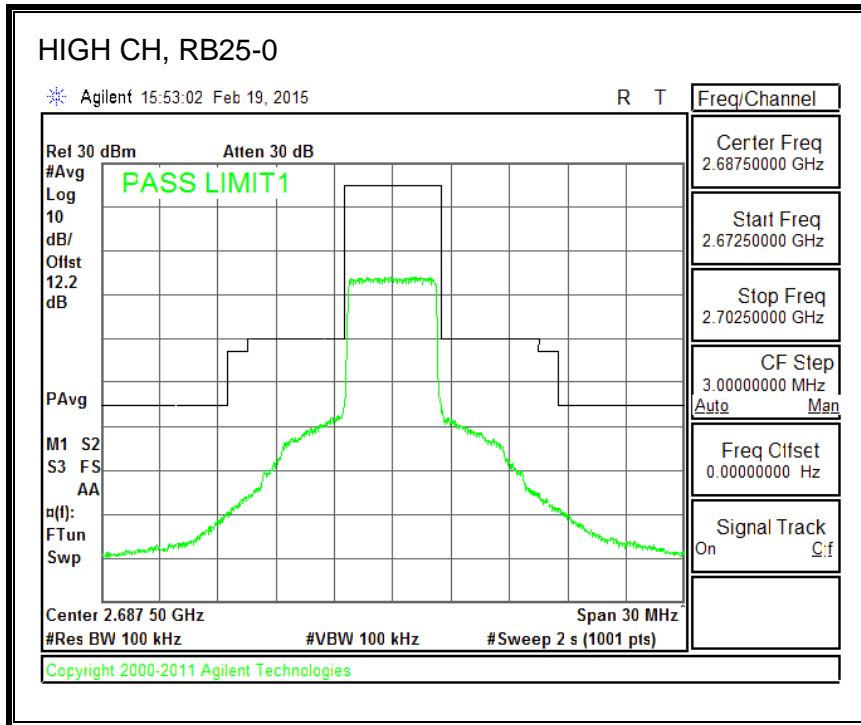

16QAM, (3.0 MHz BAND WIDTH)

QPSK, (5.0 MHz BAND WIDTH)

16QAM, (5.0 MHz BAND WIDTH)

QPSK, (10.0 MHz BAND WIDTH)

16QAM, (10.0 MHz BAND WIDTH)

8.2.8. LTE BAND 41 EMISSION MASK

QPSK, (5.0 MHz BAND WIDTH)

16QAM, (5.0 MHz BAND WIDTH)

QPSK, (10.0 MHz BAND WIDTH)