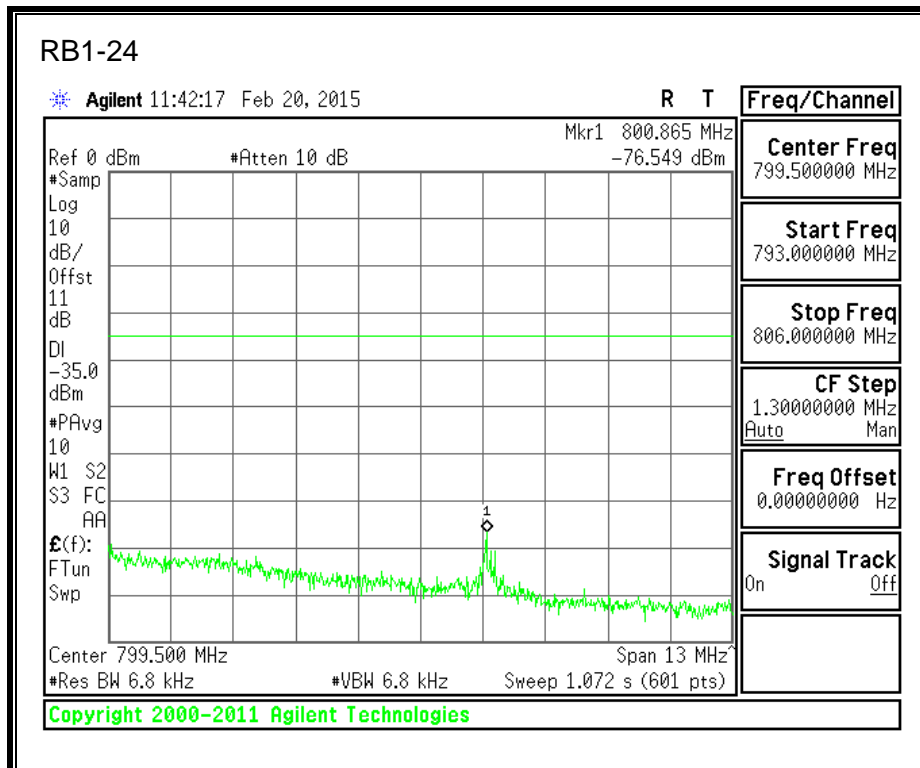

16QAM, 779.5MHz, 793 - 806MHz, (5MHz Bandwidth)