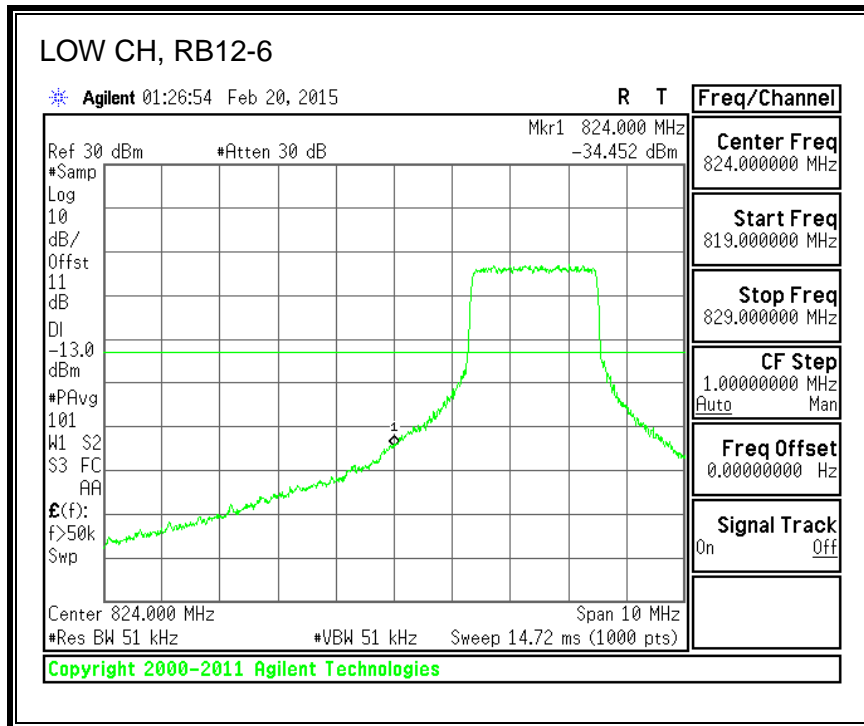

QPSK, (3.0 MHz BAND WIDTH)

16QAM, (3.0 MHz BAND WIDTH)

QPSK, (5.0 MHz BAND WIDTH)

16QAM, (5.0 MHz BAND WIDTH)

QPSK, (10.0 MHz BAND WIDTH)

16QAM, (10.0 MHz BAND WIDTH)

8.2.4. LTE BAND 13 BANDEDGE

QPSK, 779.5 MHz, 775 – 777MHz, (5.0MHz Bandwidth)