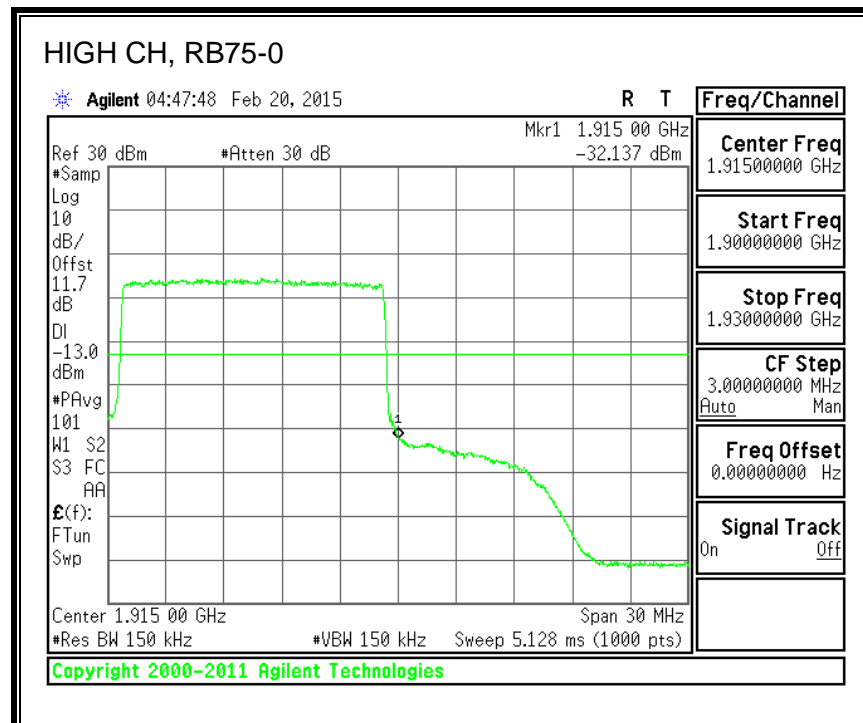

16QAM, 782MHz, 793 - 806MHz, (10MHz Bandwidth)

8.2.5. LTE BAND 17 BANDEDGE

QPSK, (5.0 MHz BAND WIDTH)

16QAM, (5.0 MHz BAND WIDTH)

QPSK, (10.0 MHz BAND WIDTH)

16QAM, (10.0 MHz BAND WIDTH)

8.2.6. LTE BAND 25 BANDEDGE

QPSK, (1.4 MHz BAND WIDTH)

16QAM, (1.4 MHz BAND WIDTH)

QPSK, (3.0 MHz BAND WIDTH)

16QAM, (3.0 MHz BAND WIDTH)

QPSK, (5.0 MHz BAND WIDTH)

16QAM, (5.0 MHz BAND WIDTH)

QPSK, (10.0 MHz BAND WIDTH)

16QAM, (10.0 MHz BAND WIDTH)

QPSK, (15.0 MHz BAND WIDTH)

16QAM, (15.0 MHz BAND WIDTH)

QPSK, (20.0 MHz BAND WIDTH)

16QAM, (20.0 MHz BAND WIDTH)

8.2.7. LTE BAND 26 EMISSION MASK

QPSK, (1.4 MHz BAND WIDTH)

16QAM, (1.4 MHz BAND WIDTH)

QPSK, (3.0 MHz BAND WIDTH)