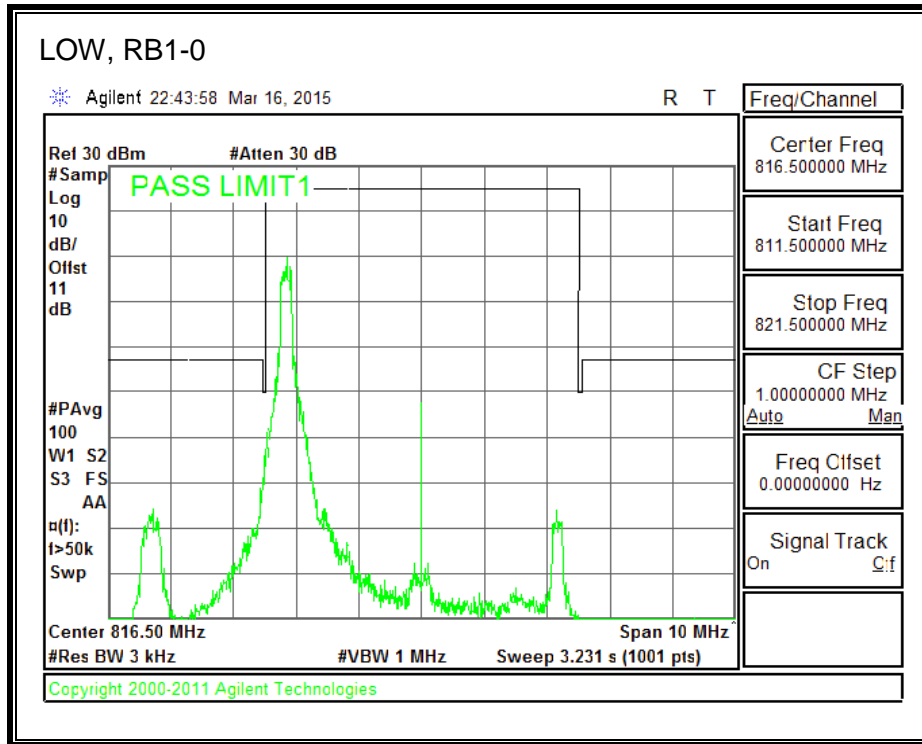

QPSK, (15.0 MHz BAND WIDTH)

16QAM, (15.0 MHz BAND WIDTH)

QPSK, (20.0 MHz BAND WIDTH)

16QAM, (20.0 MHz BAND WIDTH)

8.2.7. LTE BAND 26 EMISSION MASK

QPSK, (1.4 MHz BAND WIDTH)

16QAM, (1.4 MHz BAND WIDTH)

QPSK, (3.0 MHz BAND WIDTH)

16QAM, (3.0 MHz BAND WIDTH)

QPSK, (5.0 MHz BAND WIDTH)

16QAM, (5.0 MHz BAND WIDTH)

QPSK, (10.0 MHz BAND WIDTH)

16QAM, (10.0 MHz BAND WIDTH)

8.2.8. LTE BAND 41 EMISSION MASK

QPSK, (5.0 MHz BAND WIDTH)

16QAM, (5.0 MHz BAND WIDTH)

QPSK, (10.0 MHz BAND WIDTH)