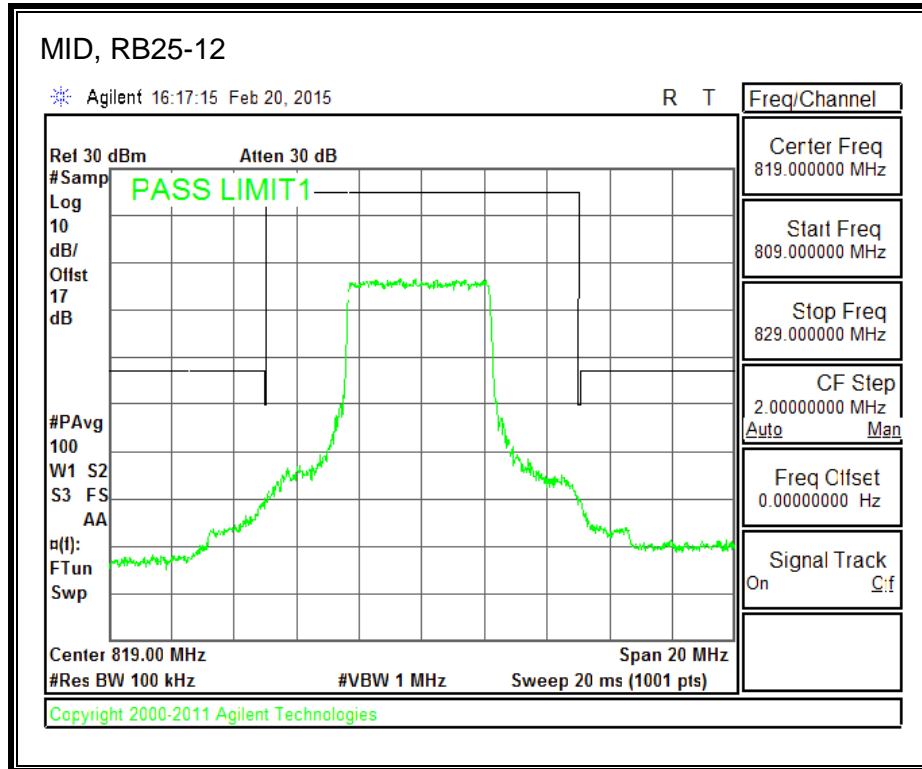

QPSK, (15.0 MHz BAND WIDTH)

16QAM, (15.0 MHz BAND WIDTH)

QPSK, (20.0 MHz BAND WIDTH)

16QAM, (20.0 MHz BAND WIDTH)

8.2.7. LTE BAND 26 EMISSION MASK

QPSK, (1.4 MHz BAND WIDTH)

16QAM, (1.4 MHz BAND WIDTH)

QPSK, (3.0 MHz BAND WIDTH)

16QAM, (3.0 MHz BAND WIDTH)

QPSK, (5.0 MHz BAND WIDTH)

16QAM, (5.0 MHz BAND WIDTH)

QPSK, (10.0 MHz BAND WIDTH)

16QAM, (10.0 MHz BAND WIDTH)

8.2.8. LTE BAND 41 EMISSION MASK

QPSK, (5.0 MHz BAND WIDTH)

16QAM, (5.0 MHz BAND WIDTH)

QPSK, (10.0 MHz BAND WIDTH)