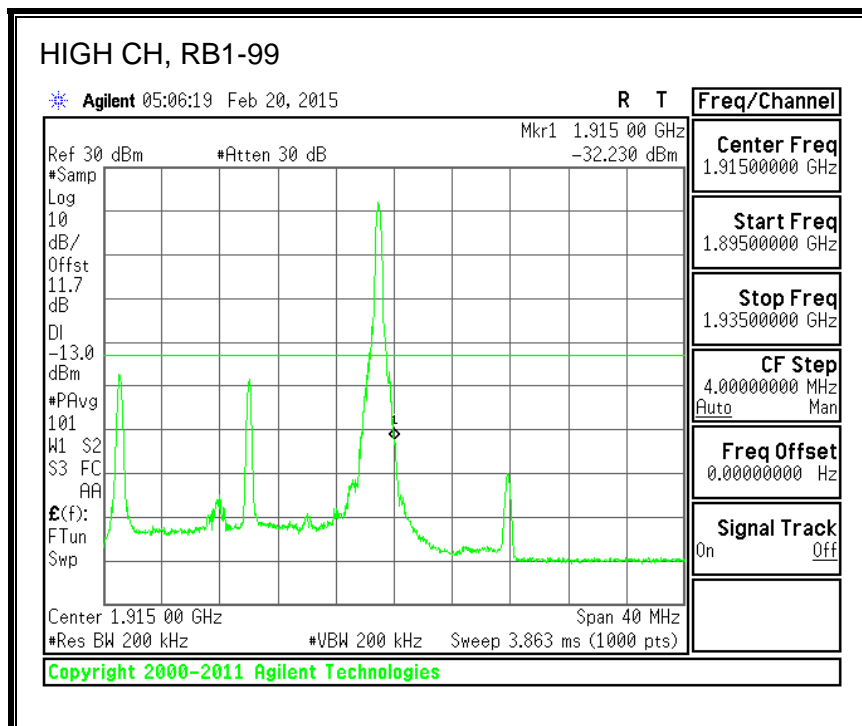

QPSK, (15.0 MHz BAND WIDTH)

16QAM, (15.0 MHz BAND WIDTH)

QPSK, (20.0 MHz BAND WIDTH)

16QAM, (20.0 MHz BAND WIDTH)

8.2.7. LTE BAND 26 EMISSION MASK

QPSK, (1.4 MHz BAND WIDTH)

16QAM, (1.4 MHz BAND WIDTH)

QPSK, (3.0 MHz BAND WIDTH)

16QAM, (3.0 MHz BAND WIDTH)

QPSK, (5.0 MHz BAND WIDTH)

16QAM, (5.0 MHz BAND WIDTH)

QPSK, (10.0 MHz BAND WIDTH)

16QAM, (10.0 MHz BAND WIDTH)

8.2.8. LTE BAND 41 EMISSION MASK

QPSK, (5.0 MHz BAND WIDTH)

16QAM, (5.0 MHz BAND WIDTH)