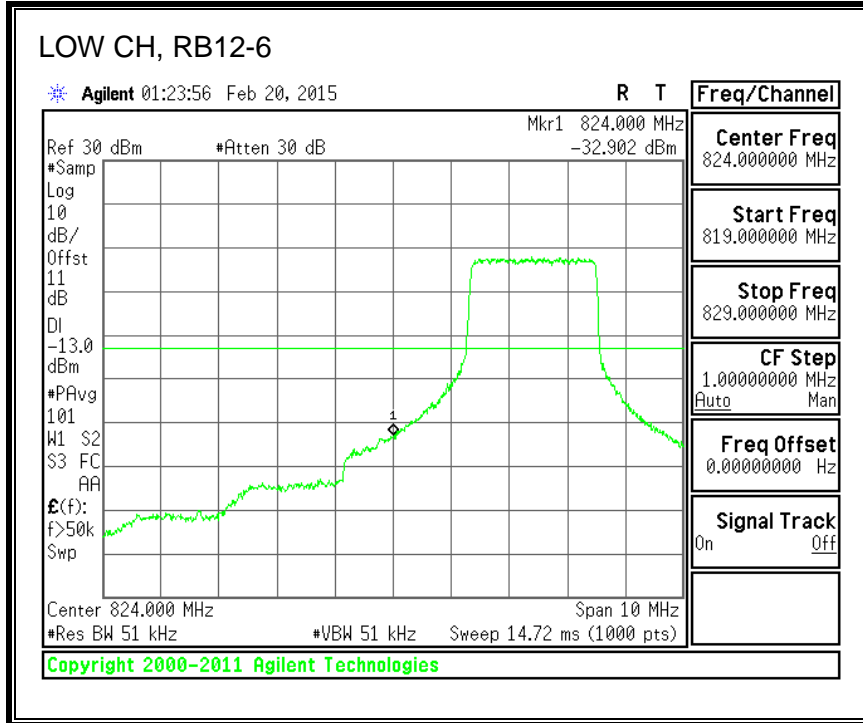

QPSK, (3.0 MHz BAND WIDTH)

16QAM, (3.0 MHz BAND WIDTH)

QPSK, (5.0 MHz BAND WIDTH)

16QAM, (5.0 MHz BAND WIDTH)

QPSK, (10.0 MHz BAND WIDTH)

16QAM, (10.0 MHz BAND WIDTH)

8.2.4. LTE BAND 13 BANDEDGE

QPSK, 779.5 MHz, 775 – 777MHz, (5.0MHz Bandwidth)

16QAM, 779.5MHz, 775 - 777MHz, (5MHz Bandwidth)

QPSK, 779.5MHz, 13, 782 - 793MHz, (5MHz Bandwidth)

16QAM, 779.5MHz, 783 - 793MHz, (5MHz Bandwidth)

QPSK, 779.5MHz, 763 - 775MHz, (5MHz Bandwidth)

16QAM, 779.5MHz, 763-775MHz, (5MHz Bandwidth)