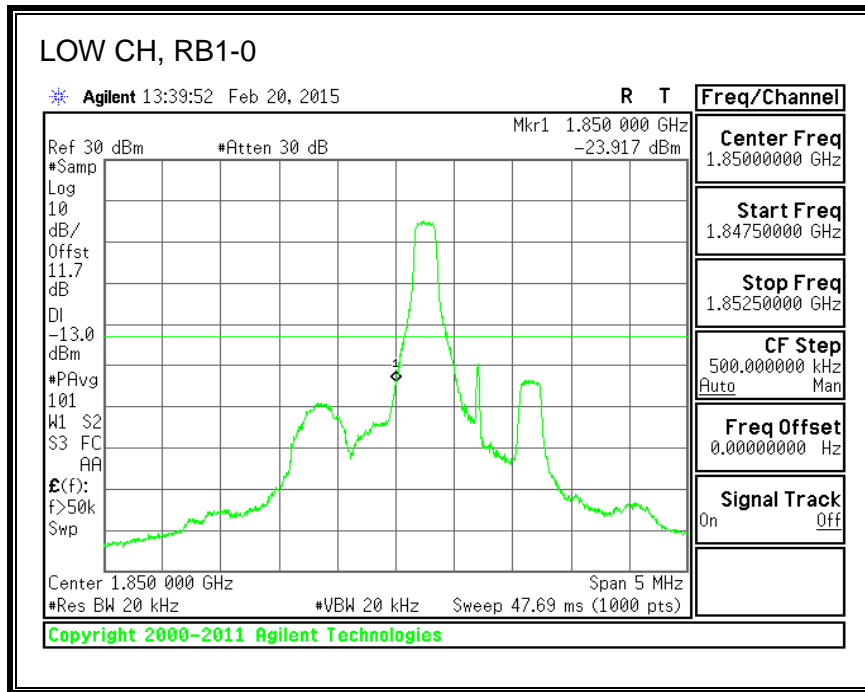

8.2.6. LTE BAND 25 BANDEDGE

QPSK, (1.4 MHz BAND WIDTH)