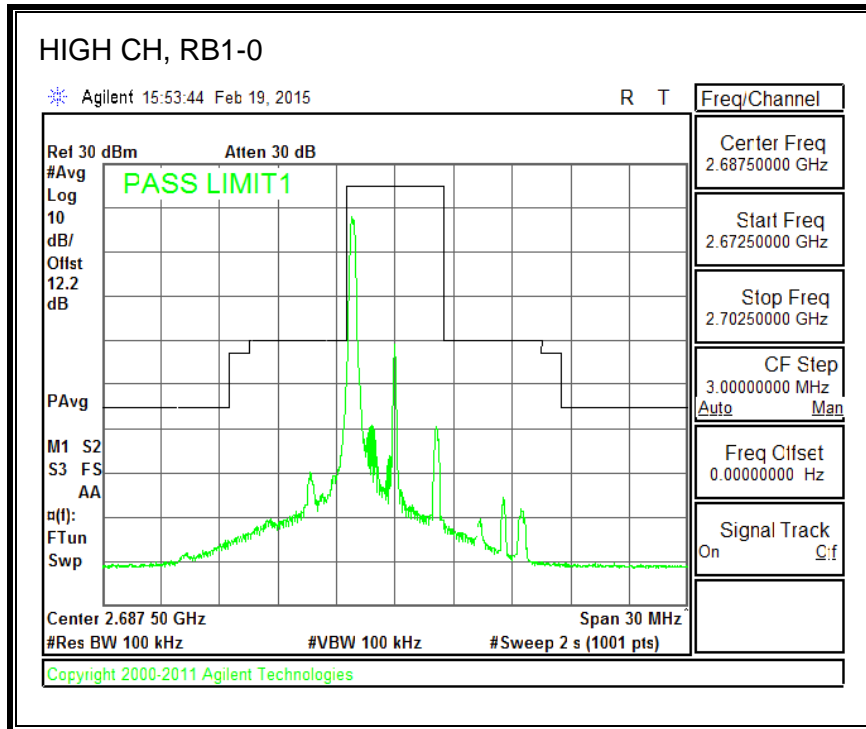

16QAM, (3.0 MHz BAND WIDTH)

QPSK, (5.0 MHz BAND WIDTH)

16QAM, (5.0 MHz BAND WIDTH)

QPSK, (10.0 MHz BAND WIDTH)

16QAM, (10.0 MHz BAND WIDTH)

8.2.8. LTE BAND 41 EMISSION MASK

QPSK, (5.0 MHz BAND WIDTH)

16QAM, (5.0 MHz BAND WIDTH)

QPSK, (10.0 MHz BAND WIDTH)