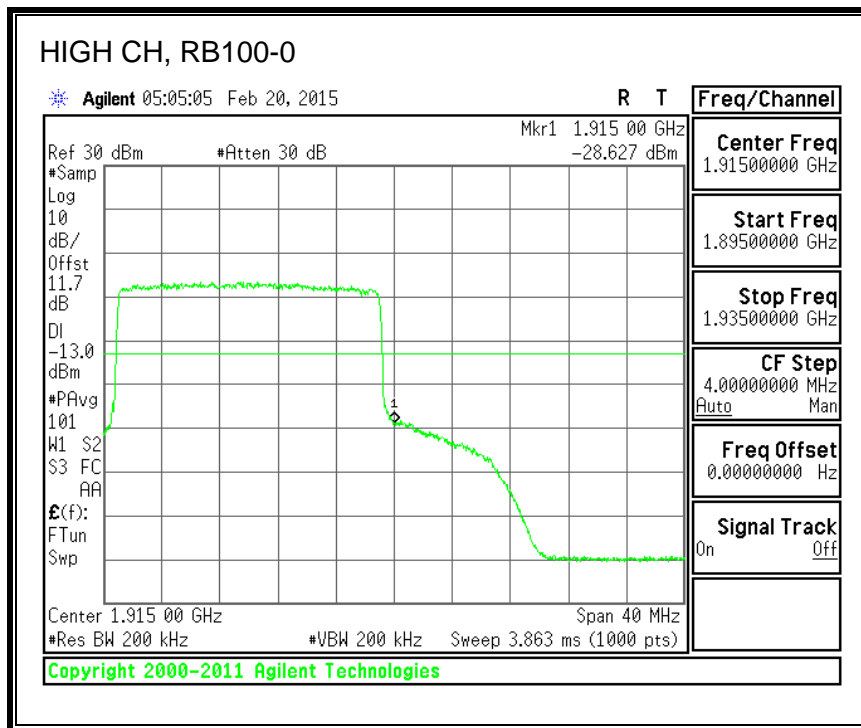

QPSK, (15.0 MHz BAND WIDTH)

16QAM, (15.0 MHz BAND WIDTH)

QPSK, (20.0 MHz BAND WIDTH)

16QAM, (20.0 MHz BAND WIDTH)

8.2.7. LTE BAND 26 EMISSION MASK

QPSK, (1.4 MHz BAND WIDTH)

16QAM, (1.4 MHz BAND WIDTH)

QPSK, (3.0 MHz BAND WIDTH)

16QAM, (3.0 MHz BAND WIDTH)

QPSK, (5.0 MHz BAND WIDTH)

16QAM, (5.0 MHz BAND WIDTH)

QPSK, (10.0 MHz BAND WIDTH)

16QAM, (10.0 MHz BAND WIDTH)

8.2.8. LTE BAND 41 EMISSION MASK

QPSK, (5.0 MHz BAND WIDTH)

16QAM, (5.0 MHz BAND WIDTH)