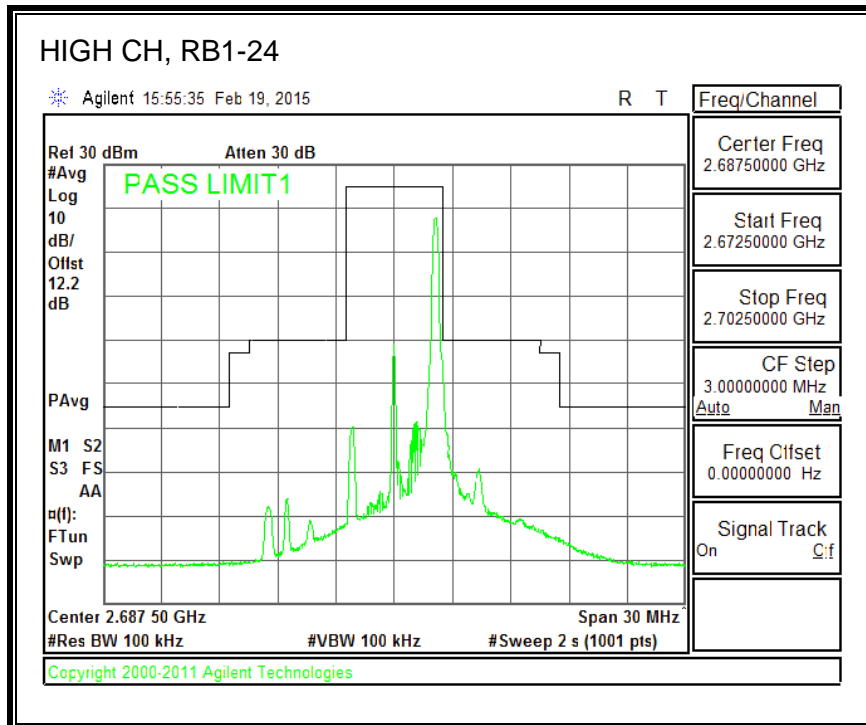

16QAM, (3.0 MHz BAND WIDTH)

QPSK, (5.0 MHz BAND WIDTH)

16QAM, (5.0 MHz BAND WIDTH)

QPSK, (10.0 MHz BAND WIDTH)

16QAM, (10.0 MHz BAND WIDTH)

8.2.8. LTE BAND 41 EMISSION MASK

QPSK, (5.0 MHz BAND WIDTH)

16QAM, (5.0 MHz BAND WIDTH)

QPSK, (10.0 MHz BAND WIDTH)