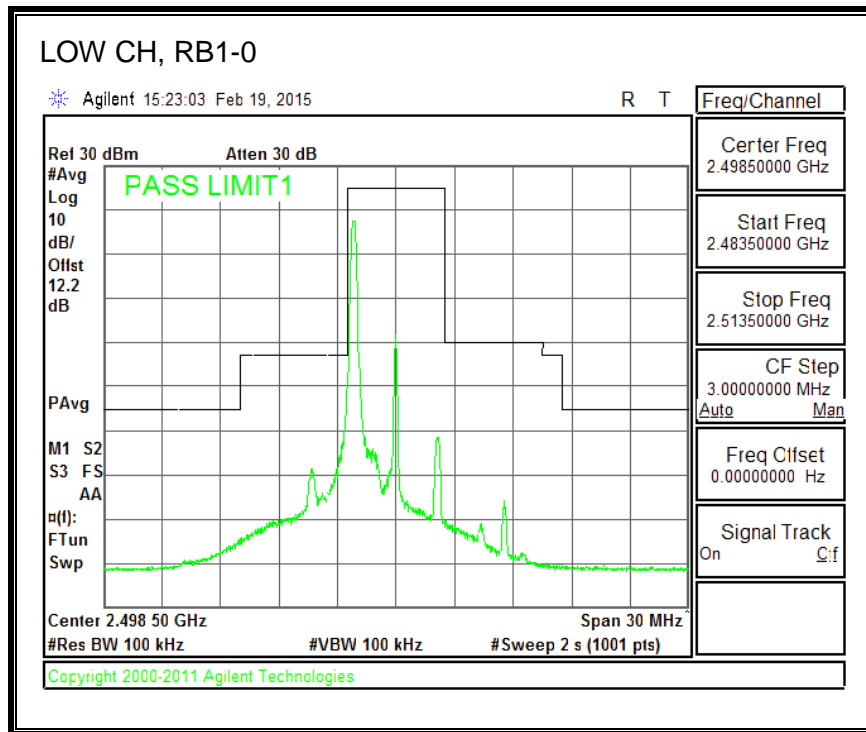

QPSK, (15.0 MHz BAND WIDTH)

16QAM, (15.0 MHz BAND WIDTH)

QPSK, (20.0 MHz BAND WIDTH)

16QAM, (20.0 MHz BAND WIDTH)

8.2.7. LTE BAND 26 EMISSION MASK

QPSK, (1.4 MHz BAND WIDTH)

16QAM, (1.4 MHz BAND WIDTH)

QPSK, (3.0 MHz BAND WIDTH)

16QAM, (3.0 MHz BAND WIDTH)

QPSK, (5.0 MHz BAND WIDTH)

16QAM, (5.0 MHz BAND WIDTH)

QPSK, (10.0 MHz BAND WIDTH)

16QAM, (10.0 MHz BAND WIDTH)

8.2.8. LTE BAND 41 EMISSION MASK

QPSK, (5.0 MHz BAND WIDTH)

16QAM, (5.0 MHz BAND WIDTH)

QPSK, (10.0 MHz BAND WIDTH)