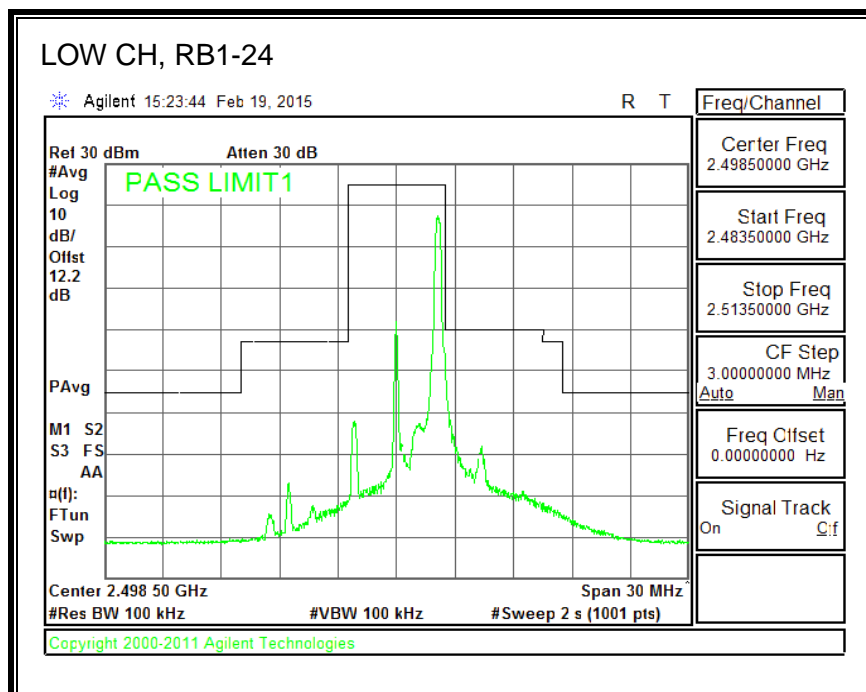

QPSK, (15.0 MHz BAND WIDTH)

16QAM, (15.0 MHz BAND WIDTH)

QPSK, (20.0 MHz BAND WIDTH)

16QAM, (20.0 MHz BAND WIDTH)

8.2.7. LTE BAND 26 EMISSION MASK

QPSK, (1.4 MHz BAND WIDTH)

16QAM, (1.4 MHz BAND WIDTH)

QPSK, (3.0 MHz BAND WIDTH)

16QAM, (3.0 MHz BAND WIDTH)

QPSK, (5.0 MHz BAND WIDTH)

16QAM, (5.0 MHz BAND WIDTH)

QPSK, (10.0 MHz BAND WIDTH)

16QAM, (10.0 MHz BAND WIDTH)

8.2.8. LTE BAND 41 EMISSION MASK

QPSK, (5.0 MHz BAND WIDTH)

16QAM, (5.0 MHz BAND WIDTH)

QPSK, (10.0 MHz BAND WIDTH)