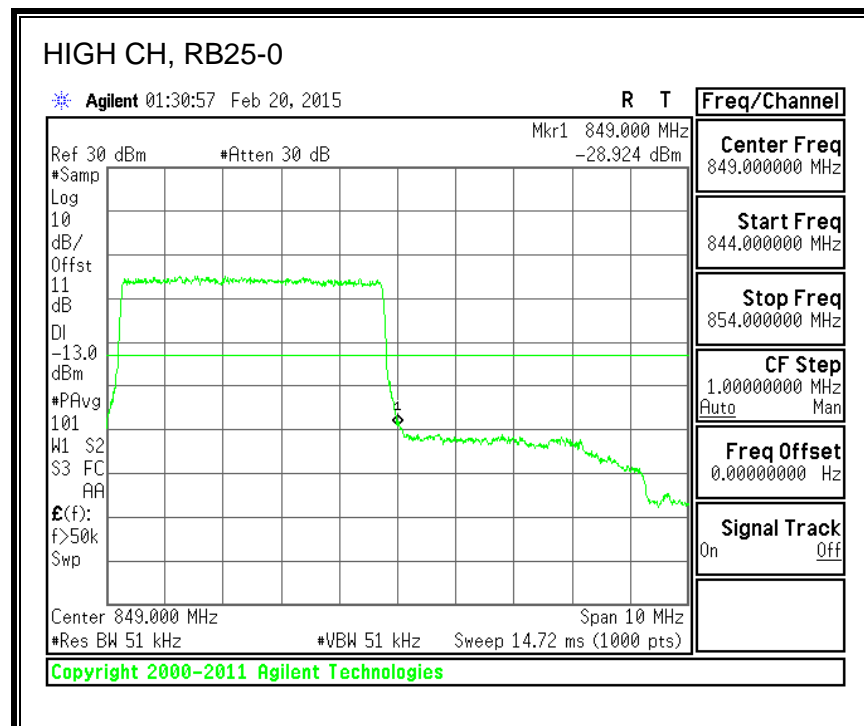

QPSK, (3.0 MHz BAND WIDTH)

16QAM, (3.0 MHz BAND WIDTH)

QPSK, (5.0 MHz BAND WIDTH)

16QAM, (5.0 MHz BAND WIDTH)

QPSK, (10.0 MHz BAND WIDTH)

16QAM, (10.0 MHz BAND WIDTH)

8.2.4. LTE BAND 13 BANDEDGE

QPSK, 779.5 MHz, 775 – 777MHz, (5.0MHz Bandwidth)

16QAM, 779.5MHz, 775 - 777MHz, (5MHz Bandwidth)

QPSK, 779.5MHz, 13, 782 - 793MHz, (5MHz Bandwidth)

16QAM, 779.5MHz, 783 - 793MHz, (5MHz Bandwidth)

QPSK, 779.5MHz, 763 - 775MHz, (5MHz Bandwidth)

16QAM, 779.5MHz, 763-775MHz, (5MHz Bandwidth)