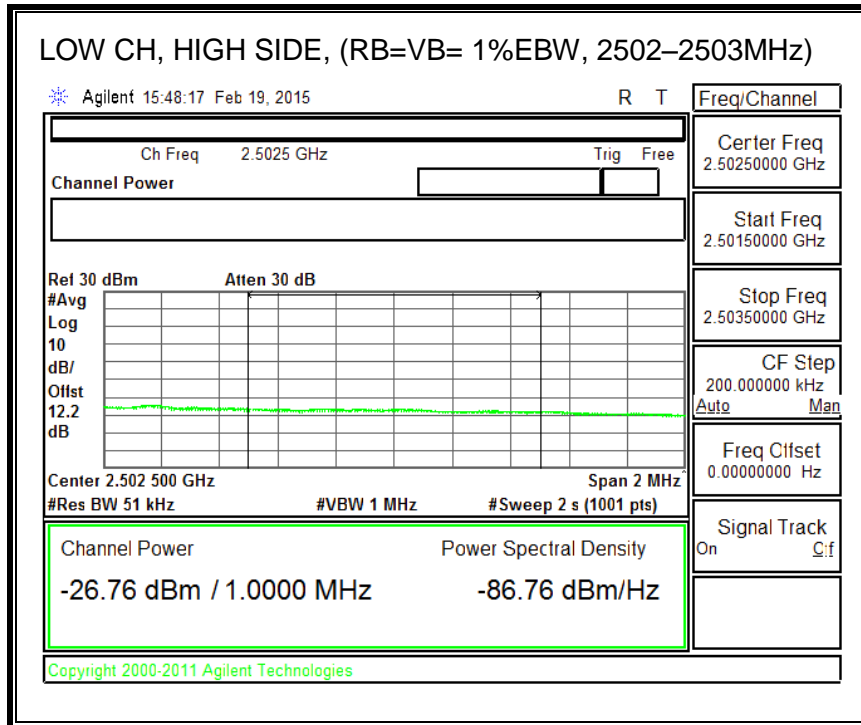

16QAM, (3.0 MHz BAND WIDTH)

QPSK, (5.0 MHz BAND WIDTH)

16QAM, (5.0 MHz BAND WIDTH)

QPSK, (10.0 MHz BAND WIDTH)

16QAM, (10.0 MHz BAND WIDTH)

8.2.8. LTE BAND 41 EMISSION MASK

QPSK, (5.0 MHz BAND WIDTH)

16QAM, (5.0 MHz BAND WIDTH)

QPSK, (10.0 MHz BAND WIDTH)