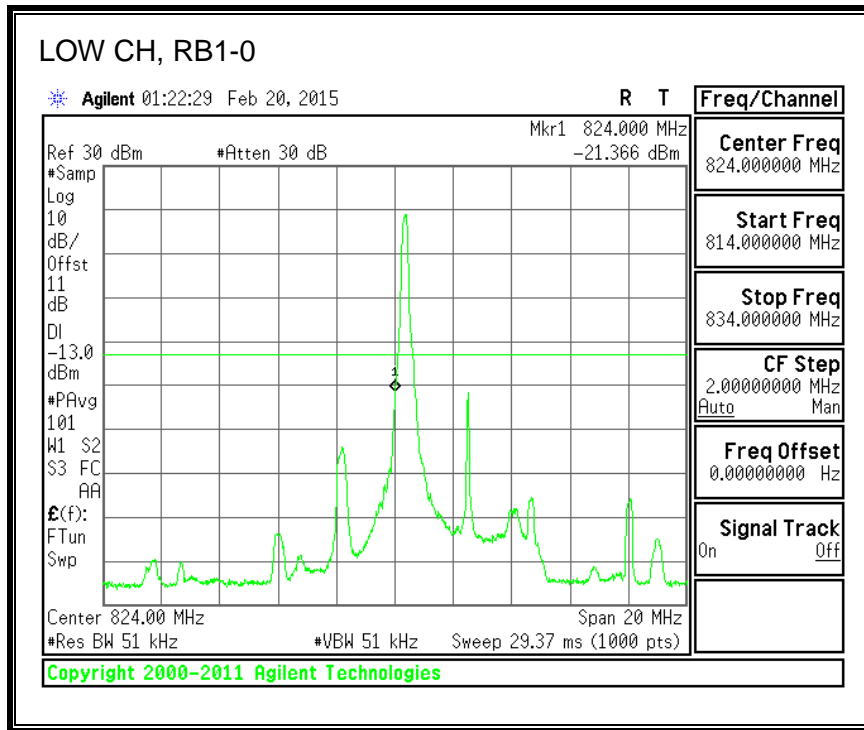

QPSK, (3.0 MHz BAND WIDTH)

16QAM, (3.0 MHz BAND WIDTH)

QPSK, (5.0 MHz BAND WIDTH)

16QAM, (5.0 MHz BAND WIDTH)

QPSK, (10.0 MHz BAND WIDTH)

16QAM, (10.0 MHz BAND WIDTH)

8.2.4. LTE BAND 13 BANDEDGE

QPSK, 779.5 MHz, 775 – 777MHz, (5.0MHz Bandwidth)