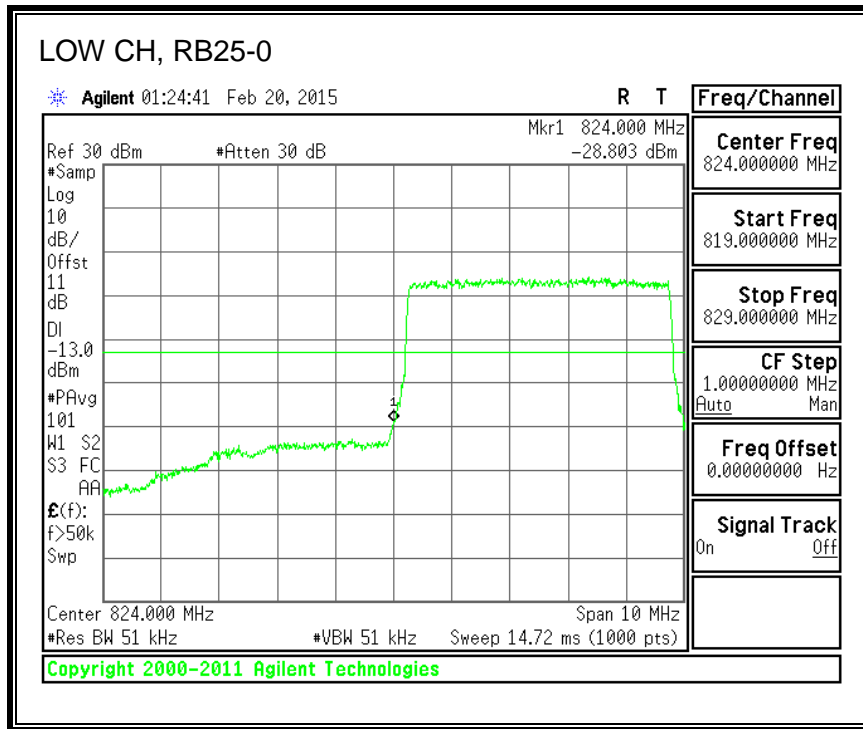

QPSK, (3.0 MHz BAND WIDTH)

16QAM, (3.0 MHz BAND WIDTH)

QPSK, (5.0 MHz BAND WIDTH)

16QAM, (5.0 MHz BAND WIDTH)

QPSK, (10.0 MHz BAND WIDTH)

16QAM, (10.0 MHz BAND WIDTH)

8.2.4. LTE BAND 13 BANDEDGE

QPSK, 779.5 MHz, 775 – 777MHz, (5.0MHz Bandwidth)

16QAM, 779.5MHz, 775 - 777MHz, (5MHz Bandwidth)

QPSK, 779.5MHz, 13, 782 - 793MHz, (5MHz Bandwidth)

16QAM, 779.5MHz, 783 - 793MHz, (5MHz Bandwidth)

QPSK, 779.5MHz, 763 - 775MHz, (5MHz Bandwidth)

16QAM, 779.5MHz, 763-775MHz, (5MHz Bandwidth)