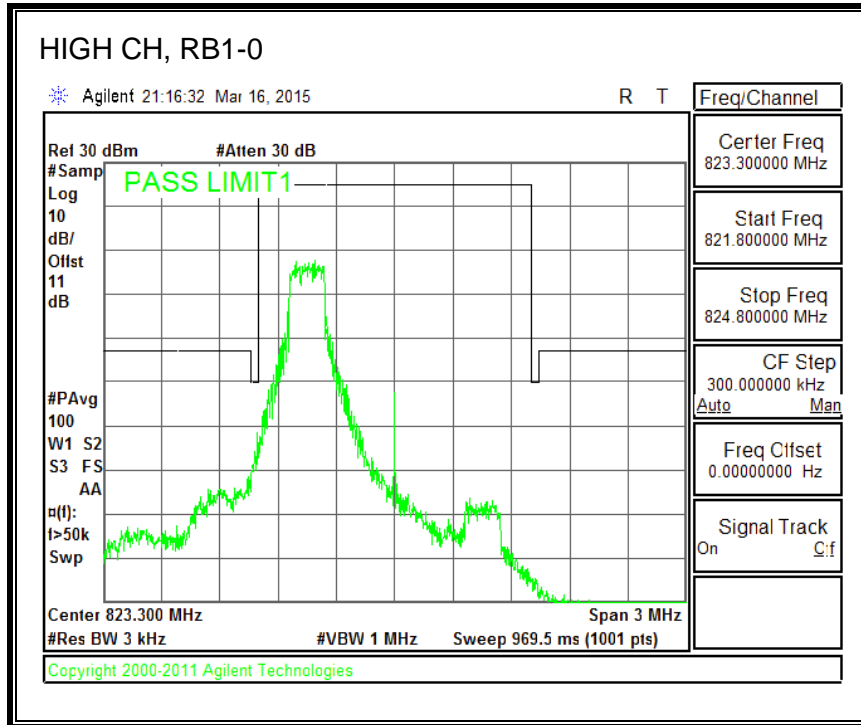

QPSK, (15.0 MHz BAND WIDTH)

16QAM, (15.0 MHz BAND WIDTH)

QPSK, (20.0 MHz BAND WIDTH)

16QAM, (20.0 MHz BAND WIDTH)

8.2.7. LTE BAND 26 EMISSION MASK

QPSK, (1.4 MHz BAND WIDTH)

16QAM, (1.4 MHz BAND WIDTH)

QPSK, (3.0 MHz BAND WIDTH)

16QAM, (3.0 MHz BAND WIDTH)

QPSK, (5.0 MHz BAND WIDTH)

16QAM, (5.0 MHz BAND WIDTH)

QPSK, (10.0 MHz BAND WIDTH)

16QAM, (10.0 MHz BAND WIDTH)

8.2.8. LTE BAND 41 EMISSION MASK

QPSK, (5.0 MHz BAND WIDTH)

16QAM, (5.0 MHz BAND WIDTH)