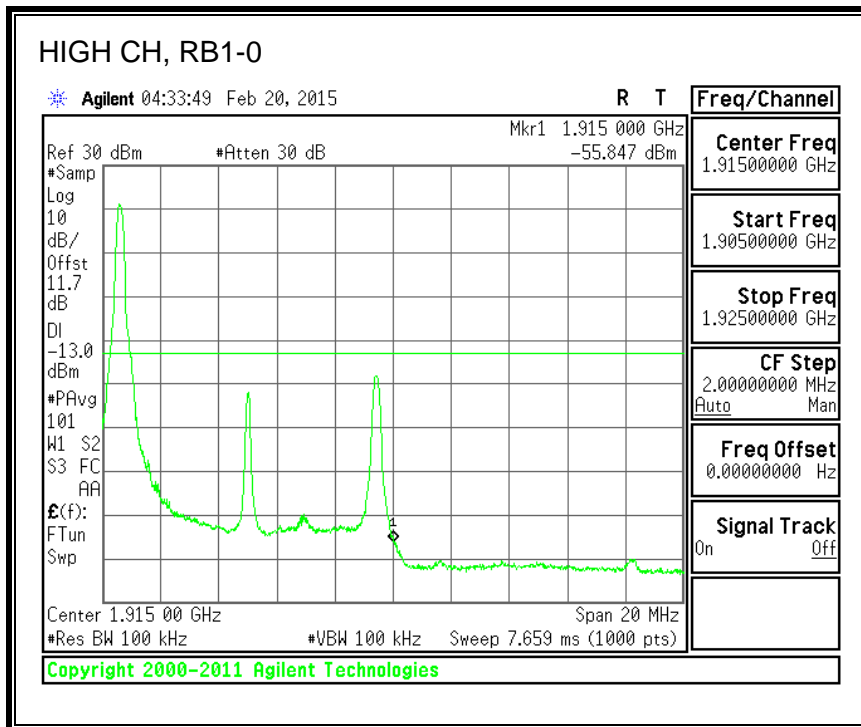

16QAM, 782MHz, 793 - 806MHz, (10MHz Bandwidth)

8.2.5. LTE BAND 17 BANDEDGE

QPSK, (5.0 MHz BAND WIDTH)

16QAM, (5.0 MHz BAND WIDTH)

QPSK, (10.0 MHz BAND WIDTH)

16QAM, (10.0 MHz BAND WIDTH)

8.2.6. LTE BAND 25 BANDEDGE

QPSK, (1.4 MHz BAND WIDTH)

16QAM, (1.4 MHz BAND WIDTH)

QPSK, (3.0 MHz BAND WIDTH)

16QAM, (3.0 MHz BAND WIDTH)

QPSK, (5.0 MHz BAND WIDTH)

16QAM, (5.0 MHz BAND WIDTH)

QPSK, (10.0 MHz BAND WIDTH)

16QAM, (10.0 MHz BAND WIDTH)

QPSK, (15.0 MHz BAND WIDTH)

16QAM, (15.0 MHz BAND WIDTH)

QPSK, (20.0 MHz BAND WIDTH)

16QAM, (20.0 MHz BAND WIDTH)

8.2.7. LTE BAND 26 EMISSION MASK

QPSK, (1.4 MHz BAND WIDTH)

16QAM, (1.4 MHz BAND WIDTH)

QPSK, (3.0 MHz BAND WIDTH)