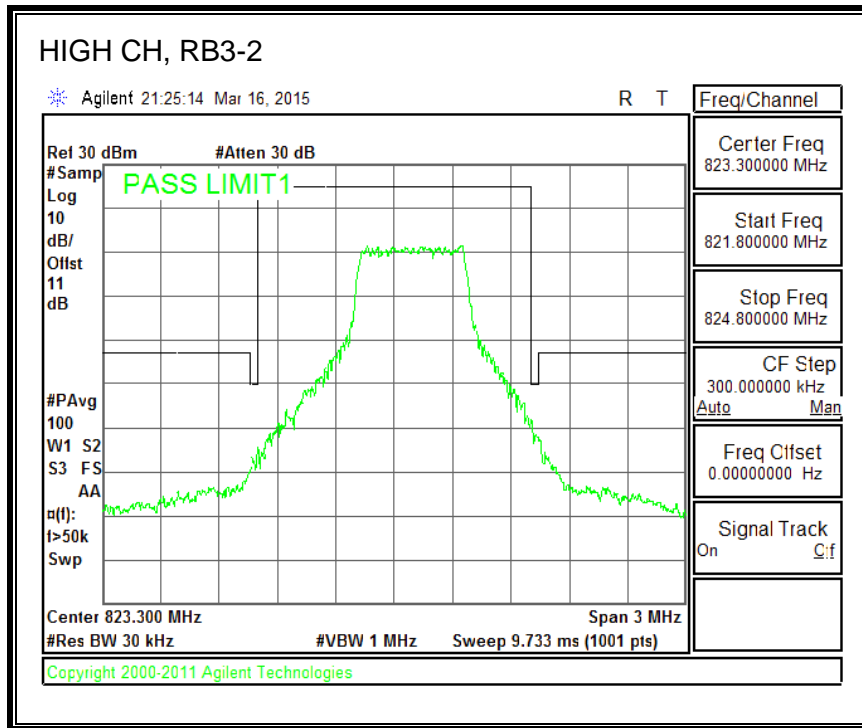

QPSK, (15.0 MHz BAND WIDTH)

16QAM, (15.0 MHz BAND WIDTH)

QPSK, (20.0 MHz BAND WIDTH)

16QAM, (20.0 MHz BAND WIDTH)

8.2.7. LTE BAND 26 EMISSION MASK

QPSK, (1.4 MHz BAND WIDTH)

16QAM, (1.4 MHz BAND WIDTH)

QPSK, (3.0 MHz BAND WIDTH)

16QAM, (3.0 MHz BAND WIDTH)

QPSK, (5.0 MHz BAND WIDTH)

16QAM, (5.0 MHz BAND WIDTH)

QPSK, (10.0 MHz BAND WIDTH)

16QAM, (10.0 MHz BAND WIDTH)

8.2.8. LTE BAND 41 EMISSION MASK

QPSK, (5.0 MHz BAND WIDTH)

16QAM, (5.0 MHz BAND WIDTH)