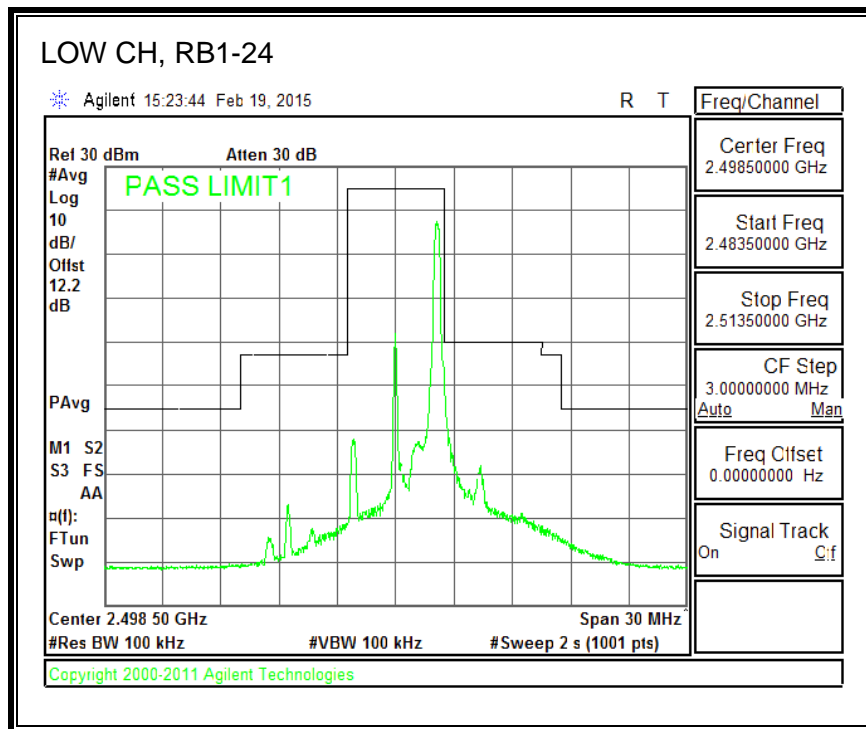

QPSK, (15.0 MHz BAND WIDTH)

16QAM, (15.0 MHz BAND WIDTH)

QPSK, (20.0 MHz BAND WIDTH)

16QAM, (20.0 MHz BAND WIDTH)

8.2.7. LTE BAND 26 EMISSION MASK

QPSK, (1.4 MHz BAND WIDTH)

16QAM, (1.4 MHz BAND WIDTH)

QPSK, (3.0 MHz BAND WIDTH)

16QAM, (3.0 MHz BAND WIDTH)

QPSK, (5.0 MHz BAND WIDTH)

16QAM, (5.0 MHz BAND WIDTH)

QPSK, (10.0 MHz BAND WIDTH)

16QAM, (10.0 MHz BAND WIDTH)

8.2.8. LTE BAND 41 EMISSION MASK

QPSK, (5.0 MHz BAND WIDTH)

16QAM, (5.0 MHz BAND WIDTH)

QPSK, (10.0 MHz BAND WIDTH)