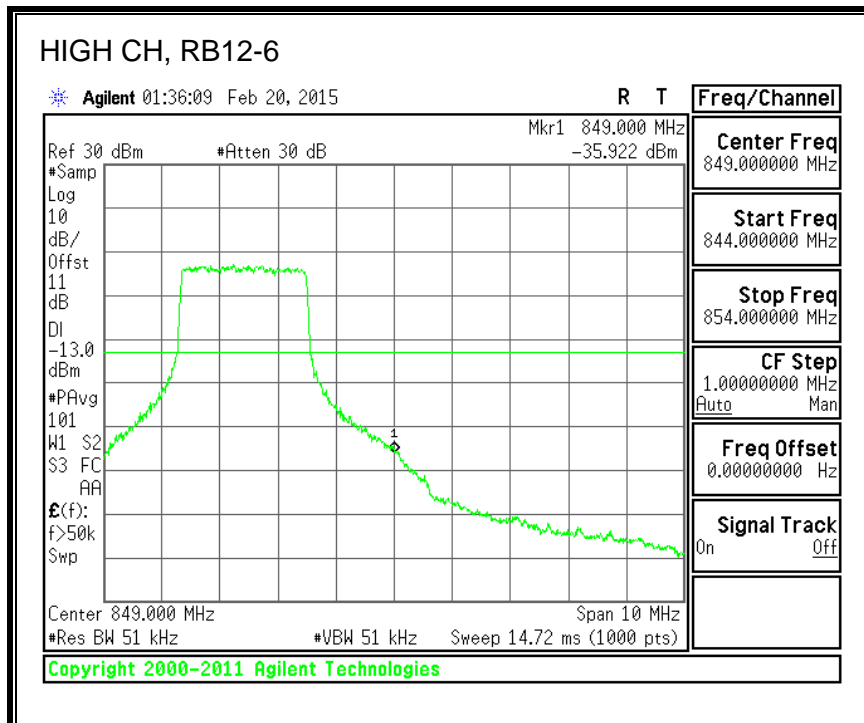

QPSK, (3.0 MHz BAND WIDTH)

16QAM, (3.0 MHz BAND WIDTH)

QPSK, (5.0 MHz BAND WIDTH)

16QAM, (5.0 MHz BAND WIDTH)

QPSK, (10.0 MHz BAND WIDTH)

16QAM, (10.0 MHz BAND WIDTH)

8.2.4. LTE BAND 13 BANDEDGE

QPSK, 779.5 MHz, 775 – 777MHz, (5.0MHz Bandwidth)