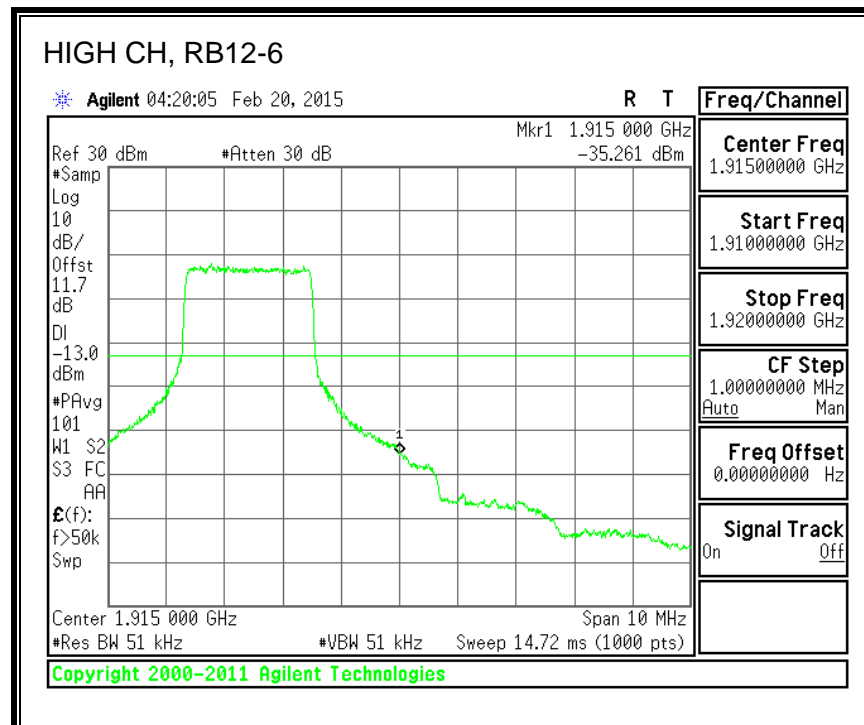

16QAM, 782MHz, 793 - 806MHz, (10MHz Bandwidth)

8.2.5. LTE BAND 17 BANDEDGE

QPSK, (5.0 MHz BAND WIDTH)

16QAM, (5.0 MHz BAND WIDTH)

QPSK, (10.0 MHz BAND WIDTH)

16QAM, (10.0 MHz BAND WIDTH)

8.2.6. LTE BAND 25 BANDEDGE

QPSK, (1.4 MHz BAND WIDTH)

16QAM, (1.4 MHz BAND WIDTH)

QPSK, (3.0 MHz BAND WIDTH)

16QAM, (3.0 MHz BAND WIDTH)

QPSK, (5.0 MHz BAND WIDTH)

16QAM, (5.0 MHz BAND WIDTH)

QPSK, (10.0 MHz BAND WIDTH)

16QAM, (10.0 MHz BAND WIDTH)

QPSK, (15.0 MHz BAND WIDTH)

16QAM, (15.0 MHz BAND WIDTH)

QPSK, (20.0 MHz BAND WIDTH)

16QAM, (20.0 MHz BAND WIDTH)

8.2.7. LTE BAND 26 EMISSION MASK

QPSK, (1.4 MHz BAND WIDTH)

16QAM, (1.4 MHz BAND WIDTH)

QPSK, (3.0 MHz BAND WIDTH)