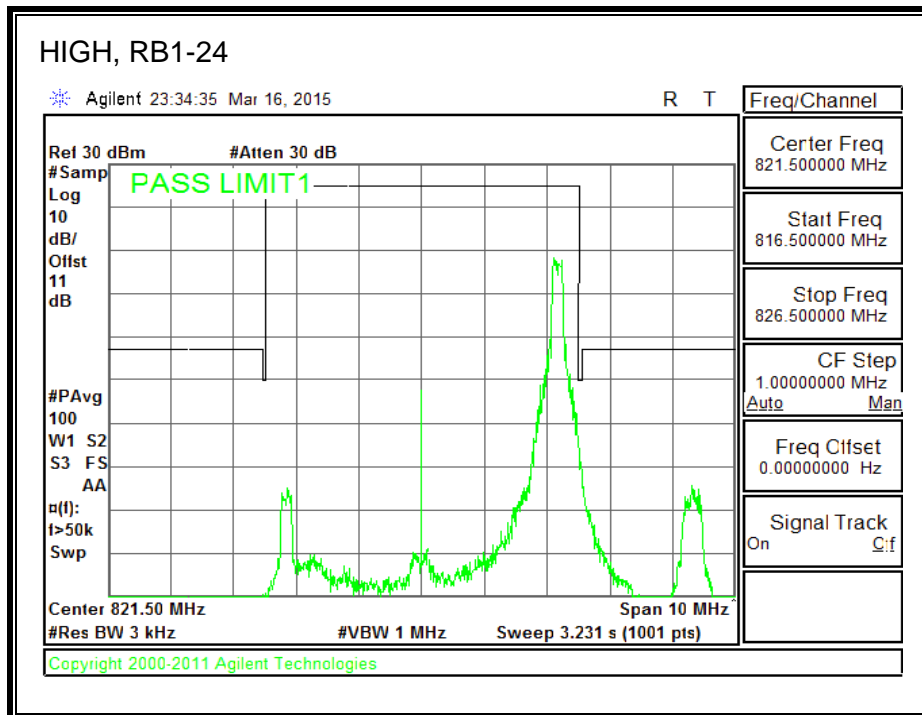

QPSK, (15.0 MHz BAND WIDTH)

16QAM, (15.0 MHz BAND WIDTH)

QPSK, (20.0 MHz BAND WIDTH)

16QAM, (20.0 MHz BAND WIDTH)

8.2.7. LTE BAND 26 EMISSION MASK

QPSK, (1.4 MHz BAND WIDTH)

16QAM, (1.4 MHz BAND WIDTH)

QPSK, (3.0 MHz BAND WIDTH)

16QAM, (3.0 MHz BAND WIDTH)

QPSK, (5.0 MHz BAND WIDTH)

16QAM, (5.0 MHz BAND WIDTH)

QPSK, (10.0 MHz BAND WIDTH)

16QAM, (10.0 MHz BAND WIDTH)

8.2.8. LTE BAND 41 EMISSION MASK

QPSK, (5.0 MHz BAND WIDTH)

16QAM, (5.0 MHz BAND WIDTH)

QPSK, (10.0 MHz BAND WIDTH)