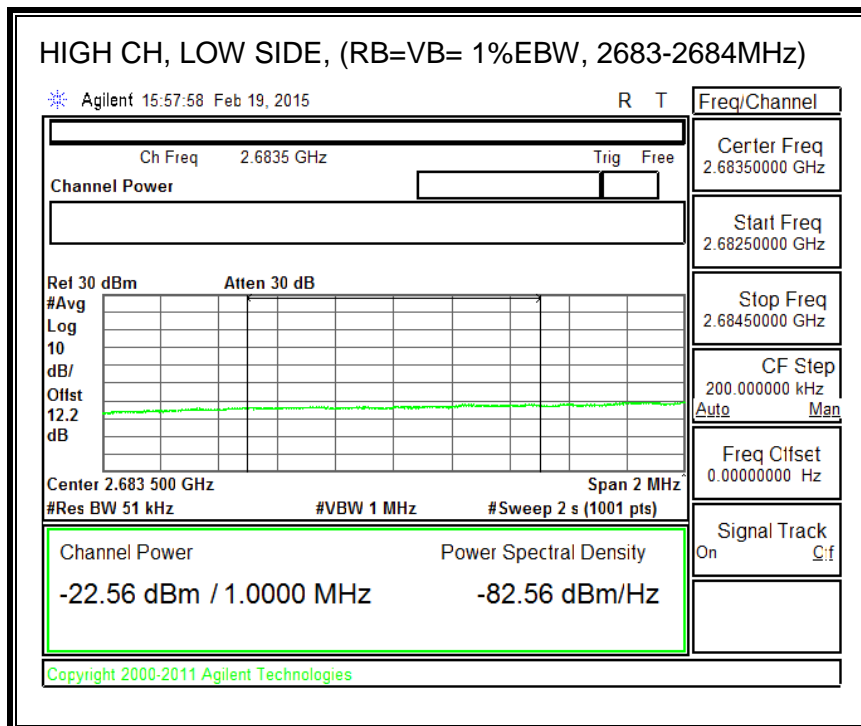

16QAM, (3.0 MHz BAND WIDTH)

QPSK, (5.0 MHz BAND WIDTH)

16QAM, (5.0 MHz BAND WIDTH)

QPSK, (10.0 MHz BAND WIDTH)

16QAM, (10.0 MHz BAND WIDTH)

8.2.8. LTE BAND 41 EMISSION MASK

QPSK, (5.0 MHz BAND WIDTH)

16QAM, (5.0 MHz BAND WIDTH)

QPSK, (10.0 MHz BAND WIDTH)