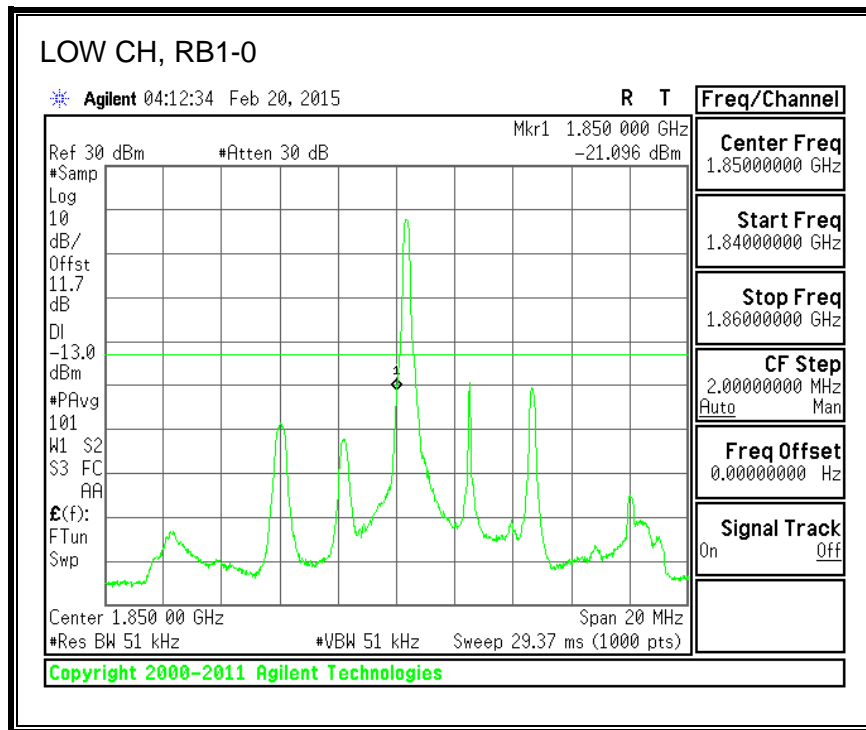

16QAM, 782MHz, 793 - 806MHz, (10MHz Bandwidth)

8.2.5. LTE BAND 17 BANDEDGE

QPSK, (5.0 MHz BAND WIDTH)

16QAM, (5.0 MHz BAND WIDTH)

QPSK, (10.0 MHz BAND WIDTH)

16QAM, (10.0 MHz BAND WIDTH)

8.2.6. LTE BAND 25 BANDEDGE

QPSK, (1.4 MHz BAND WIDTH)

16QAM, (1.4 MHz BAND WIDTH)

QPSK, (3.0 MHz BAND WIDTH)

16QAM, (3.0 MHz BAND WIDTH)

QPSK, (5.0 MHz BAND WIDTH)

16QAM, (5.0 MHz BAND WIDTH)

QPSK, (10.0 MHz BAND WIDTH)

16QAM, (10.0 MHz BAND WIDTH)

QPSK, (15.0 MHz BAND WIDTH)

16QAM, (15.0 MHz BAND WIDTH)

QPSK, (20.0 MHz BAND WIDTH)

16QAM, (20.0 MHz BAND WIDTH)

8.2.7. LTE BAND 26 EMISSION MASK

QPSK, (1.4 MHz BAND WIDTH)

16QAM, (1.4 MHz BAND WIDTH)

QPSK, (3.0 MHz BAND WIDTH)