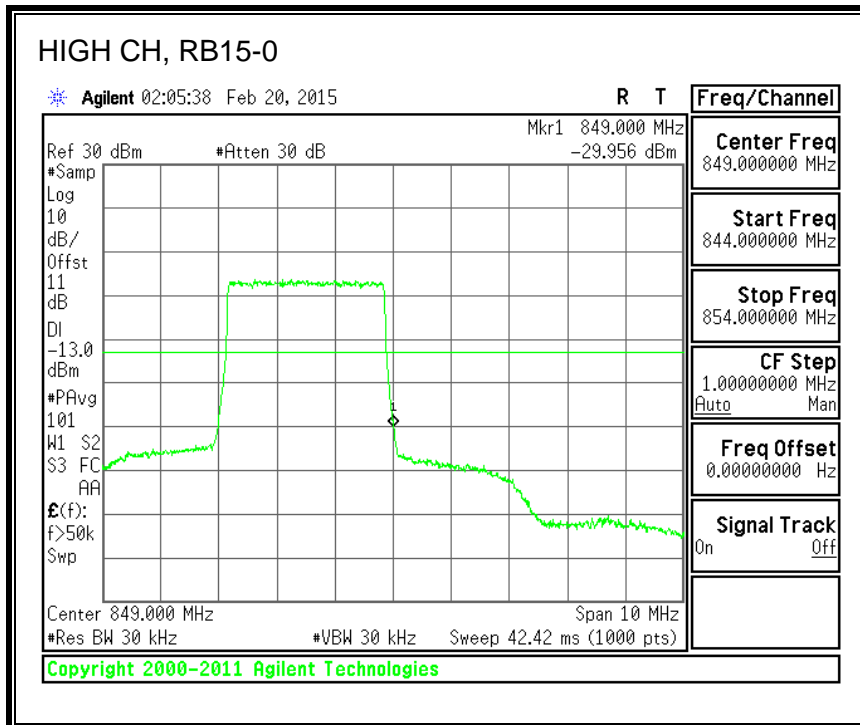

QPSK, (3.0 MHz BAND WIDTH)

16QAM, (3.0 MHz BAND WIDTH)

QPSK, (5.0 MHz BAND WIDTH)

16QAM, (5.0 MHz BAND WIDTH)

QPSK, (10.0 MHz BAND WIDTH)

16QAM, (10.0 MHz BAND WIDTH)

8.2.4. LTE BAND 13 BANDEDGE

QPSK, 779.5 MHz, 775 – 777MHz, (5.0MHz Bandwidth)