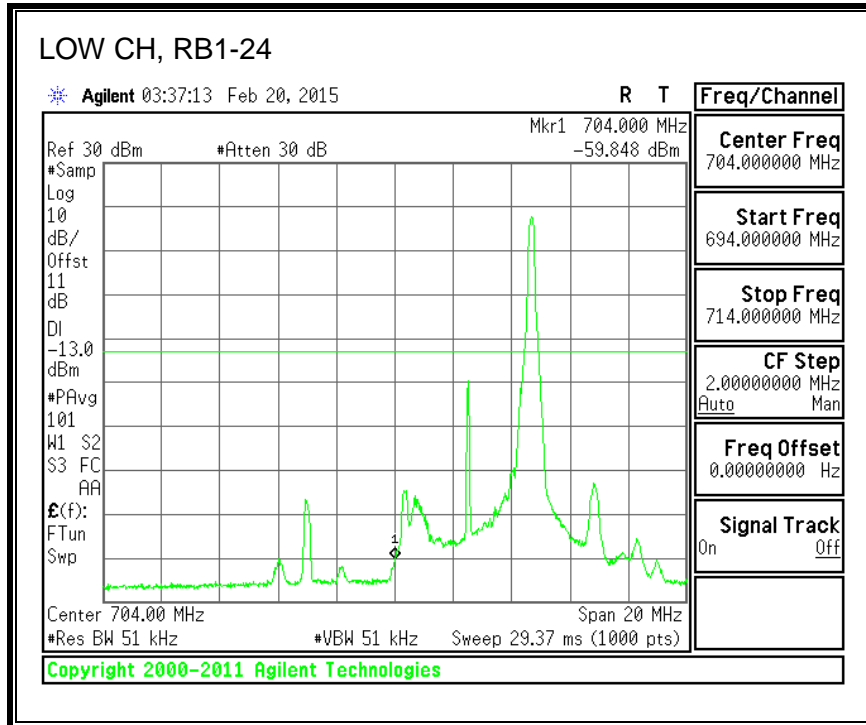

16QAM, 782MHz, 793 - 806MHz, (10MHz Bandwidth)

8.2.5. LTE BAND 17 BANDEDGE

QPSK, (5.0 MHz BAND WIDTH)

16QAM, (5.0 MHz BAND WIDTH)

QPSK, (10.0 MHz BAND WIDTH)

16QAM, (10.0 MHz BAND WIDTH)

8.2.6. LTE BAND 25 BANDEDGE