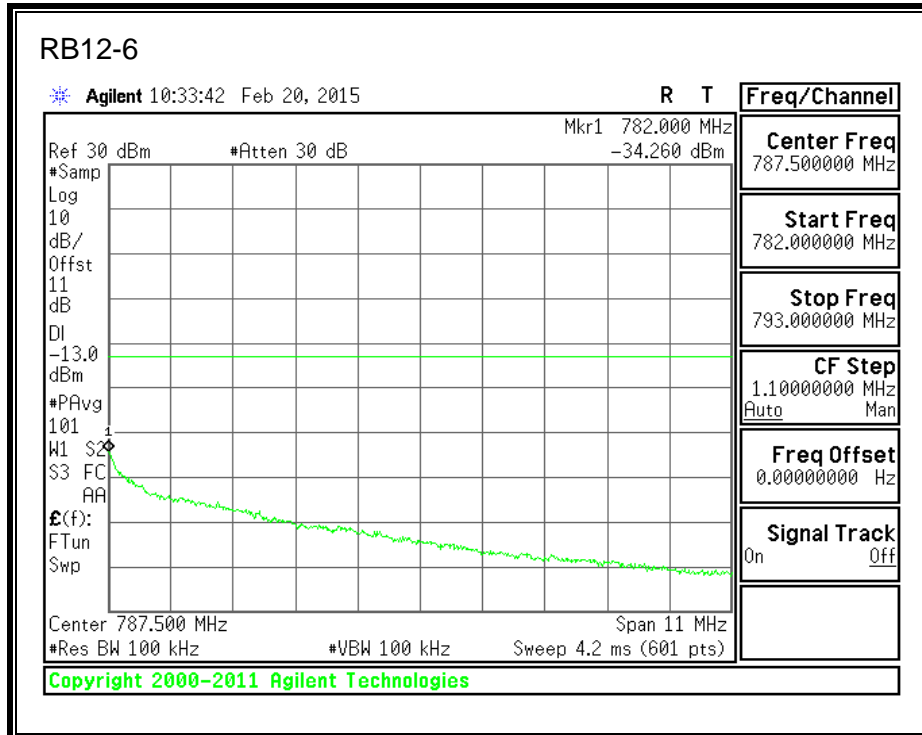

QPSK, (3.0 MHz BAND WIDTH)

16QAM, (3.0 MHz BAND WIDTH)

QPSK, (5.0 MHz BAND WIDTH)

16QAM, (5.0 MHz BAND WIDTH)

QPSK, (10.0 MHz BAND WIDTH)

16QAM, (10.0 MHz BAND WIDTH)

8.2.4. LTE BAND 13 BANDEDGE

QPSK, 779.5 MHz, 775 – 777MHz, (5.0MHz Bandwidth)

16QAM, 779.5MHz, 775 - 777MHz, (5MHz Bandwidth)

QPSK, 779.5MHz, 13, 782 - 793MHz, (5MHz Bandwidth)

16QAM, 779.5MHz, 783 - 793MHz, (5MHz Bandwidth)

QPSK, 779.5MHz, 763 - 775MHz, (5MHz Bandwidth)

16QAM, 779.5MHz, 763-775MHz, (5MHz Bandwidth)