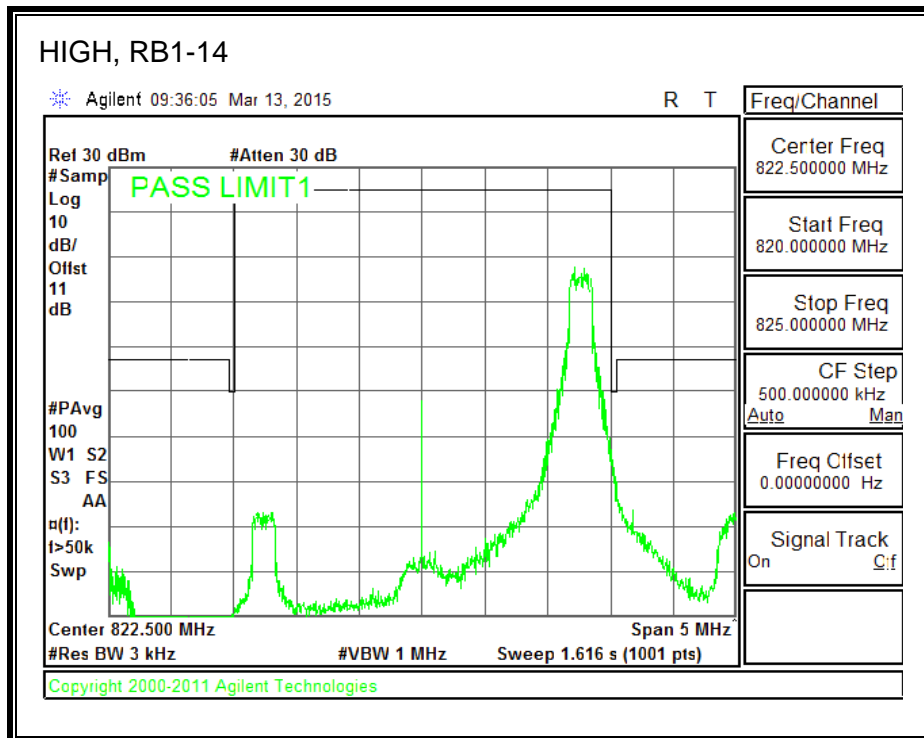

QPSK, (15.0 MHz BAND WIDTH)

16QAM, (15.0 MHz BAND WIDTH)

QPSK, (20.0 MHz BAND WIDTH)

16QAM, (20.0 MHz BAND WIDTH)

8.2.7. LTE BAND 26 EMISSION MASK

QPSK, (1.4 MHz BAND WIDTH)

16QAM, (1.4 MHz BAND WIDTH)

QPSK, (3.0 MHz BAND WIDTH)

16QAM, (3.0 MHz BAND WIDTH)

QPSK, (5.0 MHz BAND WIDTH)

16QAM, (5.0 MHz BAND WIDTH)

QPSK, (10.0 MHz BAND WIDTH)

16QAM, (10.0 MHz BAND WIDTH)

8.2.8. LTE BAND 41 EMISSION MASK

QPSK, (5.0 MHz BAND WIDTH)

16QAM, (5.0 MHz BAND WIDTH)

QPSK, (10.0 MHz BAND WIDTH)