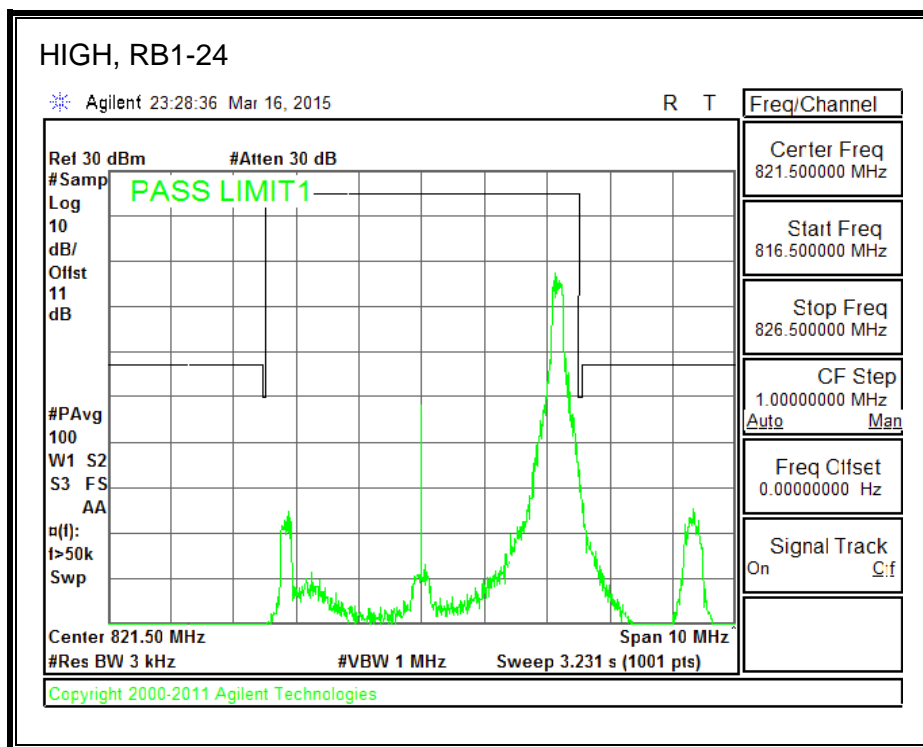

QPSK, (15.0 MHz BAND WIDTH)

16QAM, (15.0 MHz BAND WIDTH)

QPSK, (20.0 MHz BAND WIDTH)

16QAM, (20.0 MHz BAND WIDTH)

8.2.7. LTE BAND 26 EMISSION MASK

QPSK, (1.4 MHz BAND WIDTH)

16QAM, (1.4 MHz BAND WIDTH)

QPSK, (3.0 MHz BAND WIDTH)

16QAM, (3.0 MHz BAND WIDTH)

QPSK, (5.0 MHz BAND WIDTH)

16QAM, (5.0 MHz BAND WIDTH)

QPSK, (10.0 MHz BAND WIDTH)

16QAM, (10.0 MHz BAND WIDTH)

8.2.8. LTE BAND 41 EMISSION MASK

QPSK, (5.0 MHz BAND WIDTH)

16QAM, (5.0 MHz BAND WIDTH)

QPSK, (10.0 MHz BAND WIDTH)