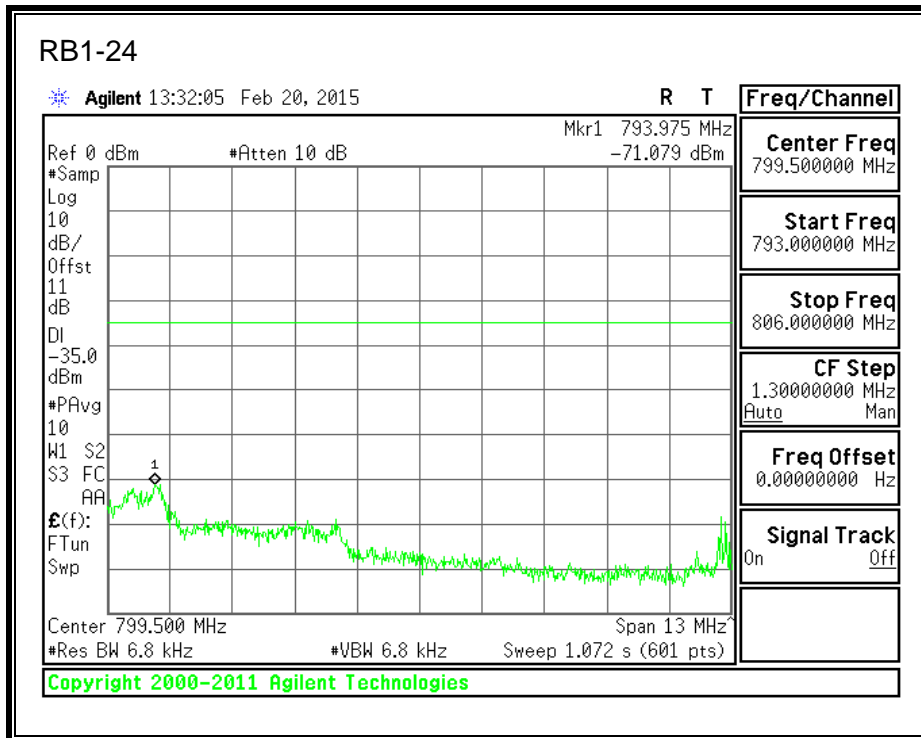

16QAM, 784.5MHz, 763 - 775MHz, (5MHz Bandwidth)

QPSK, 784.5MHz, 793 - 806MHz, (5MHz Bandwidth)

16QAM, 784.5MHz, 793 - 806MHz, (5MHz Bandwidth)

QPSK, 782MHz, 775 - 777MHz, (10MHz Bandwidth)

16QAM, 782MHz, 775 - 777MHz, (10MHz Bandwidth)

QPSK, 782MHz, 787 - 793MHz, (10MHz Bandwidth)

16QAM, 782MHz, 787 - 793MHz, (10MHz Bandwidth)

QPSK, 782MHz, 763 - 775MHz, (10MHz Bandwidth)

16QAM, 782MHz, 763 - 775MHz, (10MHz Bandwidth)

QPSK, 782MHz, 793 - 806MHz, (10MHz Bandwidth)

16QAM, 782MHz, 793 - 806MHz, (10MHz Bandwidth)

8.2.5. LTE BAND 17 BANDEDGE

QPSK, (5.0 MHz BAND WIDTH)

16QAM, (5.0 MHz BAND WIDTH)

QPSK, (10.0 MHz BAND WIDTH)

16QAM, (10.0 MHz BAND WIDTH)

8.2.6. LTE BAND 25 BANDEDGE