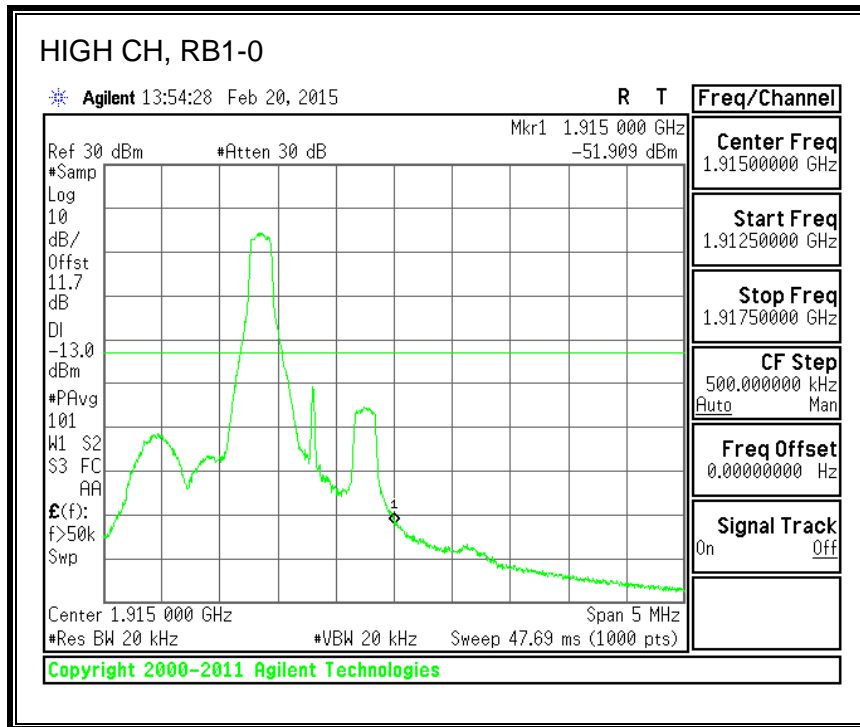

16QAM, 782MHz, 793 - 806MHz, (10MHz Bandwidth)

8.2.5. LTE BAND 17 BANDEDGE

QPSK, (5.0 MHz BAND WIDTH)

16QAM, (5.0 MHz BAND WIDTH)

QPSK, (10.0 MHz BAND WIDTH)

16QAM, (10.0 MHz BAND WIDTH)

8.2.6. LTE BAND 25 BANDEDGE

QPSK, (1.4 MHz BAND WIDTH)

16QAM, (1.4 MHz BAND WIDTH)

QPSK, (3.0 MHz BAND WIDTH)

16QAM, (3.0 MHz BAND WIDTH)

QPSK, (5.0 MHz BAND WIDTH)

16QAM, (5.0 MHz BAND WIDTH)

QPSK, (10.0 MHz BAND WIDTH)

16QAM, (10.0 MHz BAND WIDTH)

QPSK, (15.0 MHz BAND WIDTH)

16QAM, (15.0 MHz BAND WIDTH)

QPSK, (20.0 MHz BAND WIDTH)

16QAM, (20.0 MHz BAND WIDTH)

8.2.7. LTE BAND 26 EMISSION MASK

QPSK, (1.4 MHz BAND WIDTH)

16QAM, (1.4 MHz BAND WIDTH)

QPSK, (3.0 MHz BAND WIDTH)