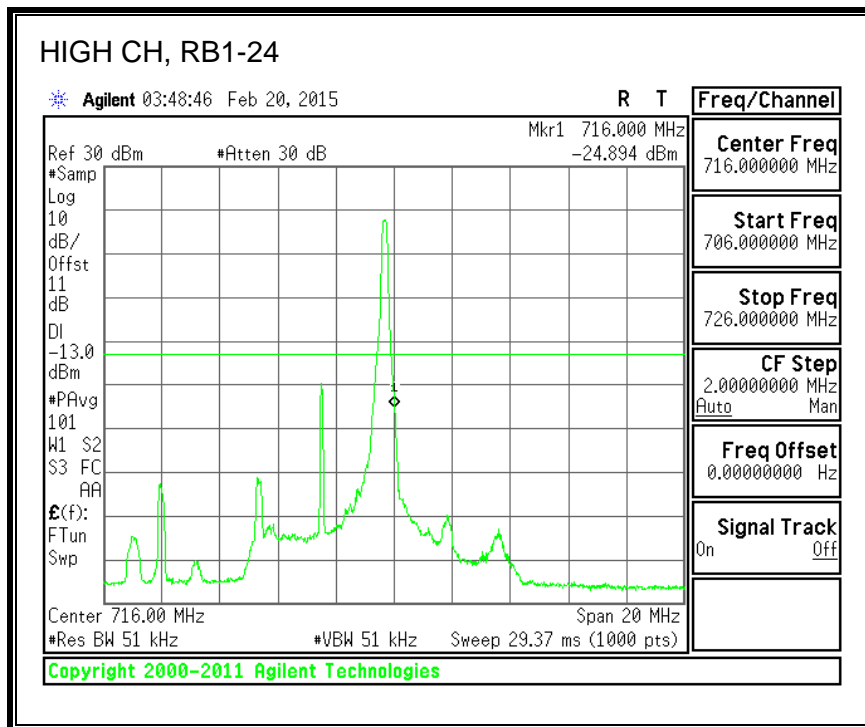

16QAM, 782MHz, 793 - 806MHz, (10MHz Bandwidth)

8.2.5. LTE BAND 17 BANDEDGE

QPSK, (5.0 MHz BAND WIDTH)

16QAM, (5.0 MHz BAND WIDTH)

QPSK, (10.0 MHz BAND WIDTH)

16QAM, (10.0 MHz BAND WIDTH)

8.2.6. LTE BAND 25 BANDEDGE