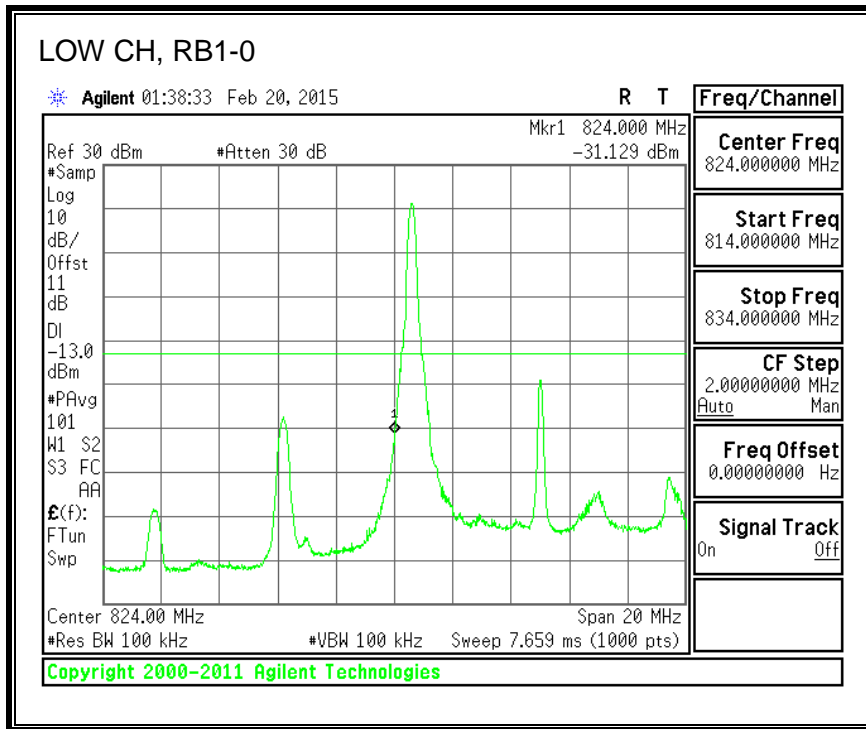

QPSK, (3.0 MHz BAND WIDTH)

16QAM, (3.0 MHz BAND WIDTH)

QPSK, (5.0 MHz BAND WIDTH)

16QAM, (5.0 MHz BAND WIDTH)

QPSK, (10.0 MHz BAND WIDTH)

16QAM, (10.0 MHz BAND WIDTH)

8.2.4. LTE BAND 13 BANDEDGE

QPSK, 779.5 MHz, 775 – 777MHz, (5.0MHz Bandwidth)