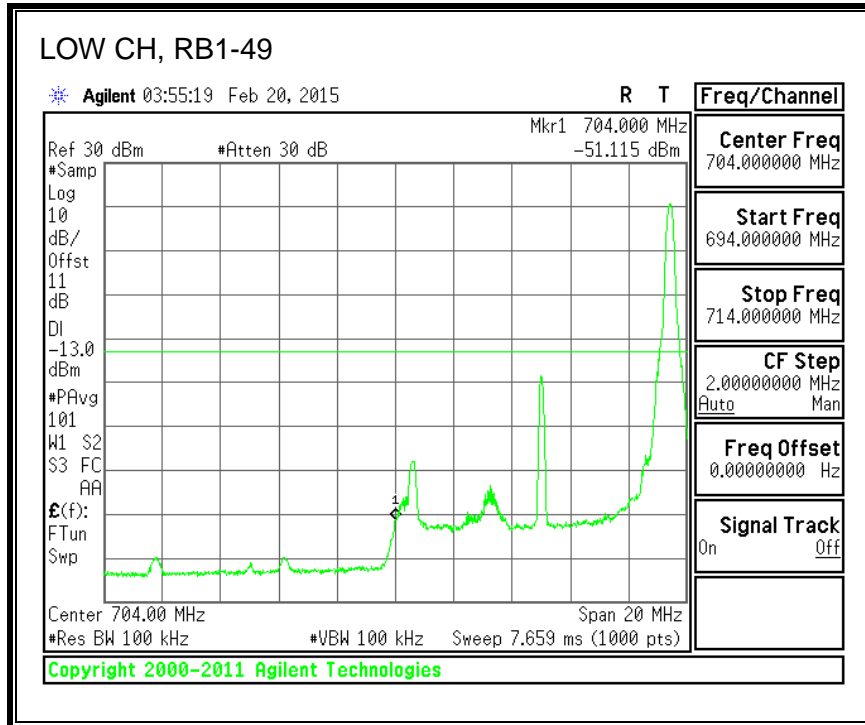

16QAM, 782MHz, 793 - 806MHz, (10MHz Bandwidth)

8.2.5. LTE BAND 17 BANDEDGE

QPSK, (5.0 MHz BAND WIDTH)

16QAM, (5.0 MHz BAND WIDTH)

QPSK, (10.0 MHz BAND WIDTH)

16QAM, (10.0 MHz BAND WIDTH)

8.2.6. LTE BAND 25 BANDEDGE