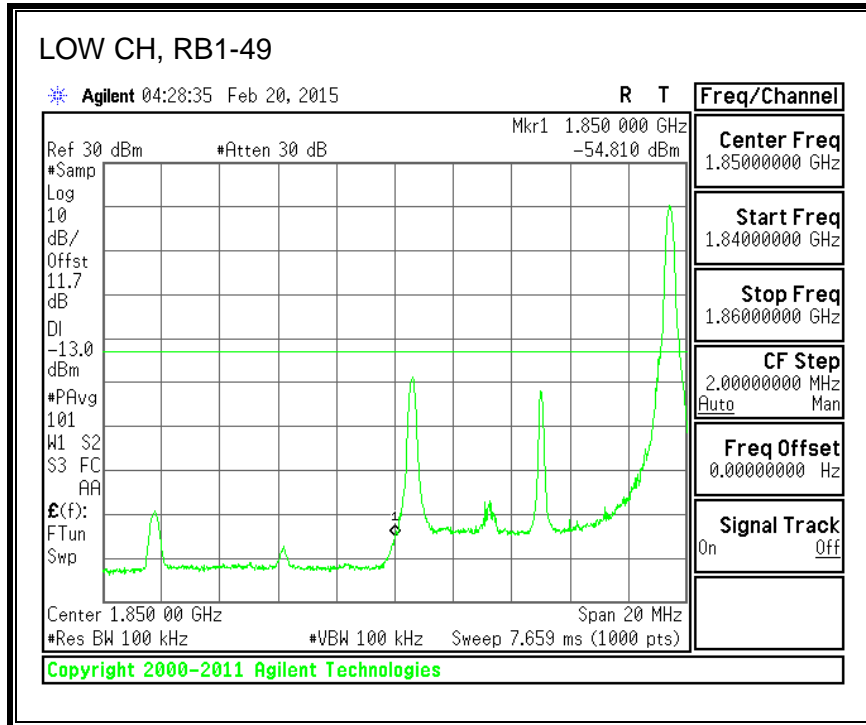

16QAM, 782MHz, 793 - 806MHz, (10MHz Bandwidth)

8.2.5. LTE BAND 17 BANDEDGE

QPSK, (5.0 MHz BAND WIDTH)

16QAM, (5.0 MHz BAND WIDTH)

QPSK, (10.0 MHz BAND WIDTH)

16QAM, (10.0 MHz BAND WIDTH)

8.2.6. LTE BAND 25 BANDEDGE

QPSK, (1.4 MHz BAND WIDTH)

16QAM, (1.4 MHz BAND WIDTH)

QPSK, (3.0 MHz BAND WIDTH)

16QAM, (3.0 MHz BAND WIDTH)

QPSK, (5.0 MHz BAND WIDTH)

16QAM, (5.0 MHz BAND WIDTH)

QPSK, (10.0 MHz BAND WIDTH)

16QAM, (10.0 MHz BAND WIDTH)

QPSK, (15.0 MHz BAND WIDTH)

16QAM, (15.0 MHz BAND WIDTH)

QPSK, (20.0 MHz BAND WIDTH)

16QAM, (20.0 MHz BAND WIDTH)

8.2.7. LTE BAND 26 EMISSION MASK

QPSK, (1.4 MHz BAND WIDTH)

16QAM, (1.4 MHz BAND WIDTH)

QPSK, (3.0 MHz BAND WIDTH)