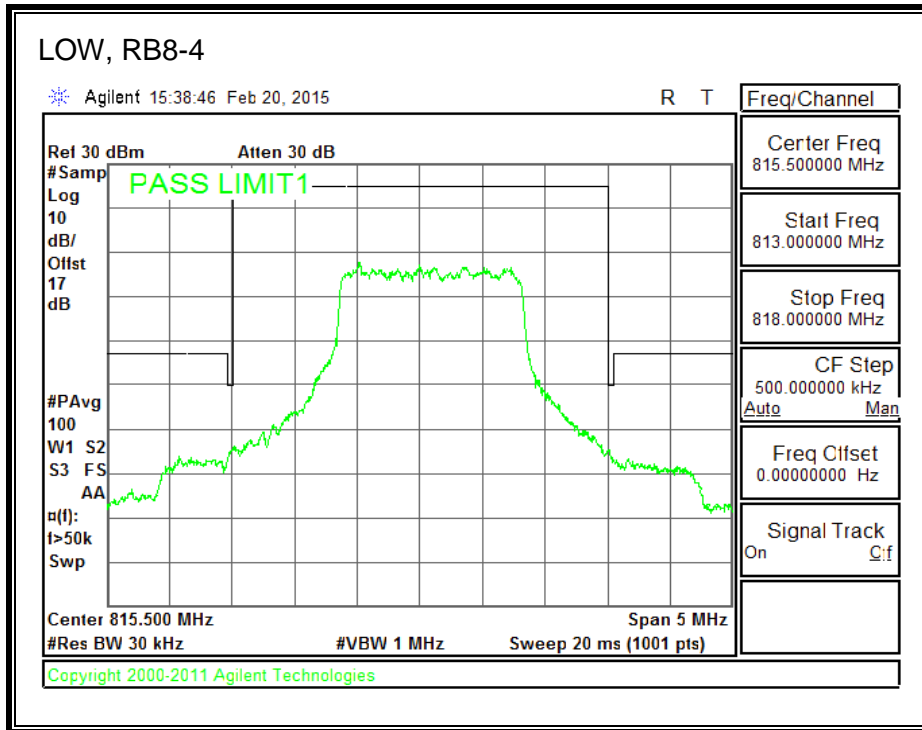

QPSK, (15.0 MHz BAND WIDTH)

16QAM, (15.0 MHz BAND WIDTH)

QPSK, (20.0 MHz BAND WIDTH)

16QAM, (20.0 MHz BAND WIDTH)

8.2.7. LTE BAND 26 EMISSION MASK

QPSK, (1.4 MHz BAND WIDTH)

16QAM, (1.4 MHz BAND WIDTH)

QPSK, (3.0 MHz BAND WIDTH)

16QAM, (3.0 MHz BAND WIDTH)

QPSK, (5.0 MHz BAND WIDTH)

16QAM, (5.0 MHz BAND WIDTH)

QPSK, (10.0 MHz BAND WIDTH)

16QAM, (10.0 MHz BAND WIDTH)

8.2.8. LTE BAND 41 EMISSION MASK

QPSK, (5.0 MHz BAND WIDTH)

16QAM, (5.0 MHz BAND WIDTH)

QPSK, (10.0 MHz BAND WIDTH)