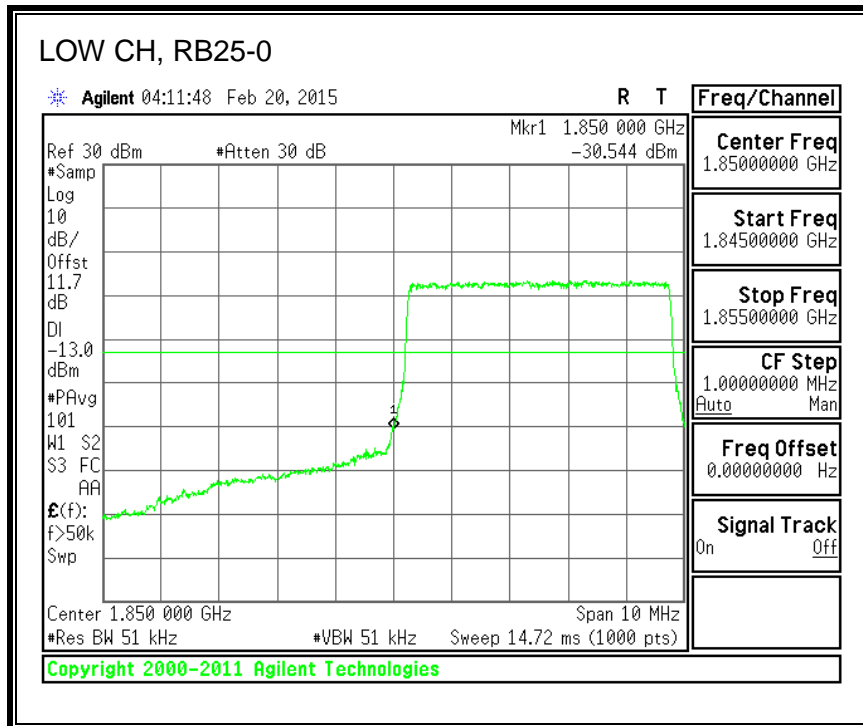

16QAM, 782MHz, 793 - 806MHz, (10MHz Bandwidth)

8.2.5. LTE BAND 17 BANDEDGE

QPSK, (5.0 MHz BAND WIDTH)

16QAM, (5.0 MHz BAND WIDTH)

QPSK, (10.0 MHz BAND WIDTH)

16QAM, (10.0 MHz BAND WIDTH)

8.2.6. LTE BAND 25 BANDEDGE

QPSK, (1.4 MHz BAND WIDTH)

16QAM, (1.4 MHz BAND WIDTH)

QPSK, (3.0 MHz BAND WIDTH)

16QAM, (3.0 MHz BAND WIDTH)

QPSK, (5.0 MHz BAND WIDTH)

16QAM, (5.0 MHz BAND WIDTH)

QPSK, (10.0 MHz BAND WIDTH)

16QAM, (10.0 MHz BAND WIDTH)

QPSK, (15.0 MHz BAND WIDTH)

16QAM, (15.0 MHz BAND WIDTH)

QPSK, (20.0 MHz BAND WIDTH)

16QAM, (20.0 MHz BAND WIDTH)

8.2.7. LTE BAND 26 EMISSION MASK

QPSK, (1.4 MHz BAND WIDTH)

16QAM, (1.4 MHz BAND WIDTH)

QPSK, (3.0 MHz BAND WIDTH)