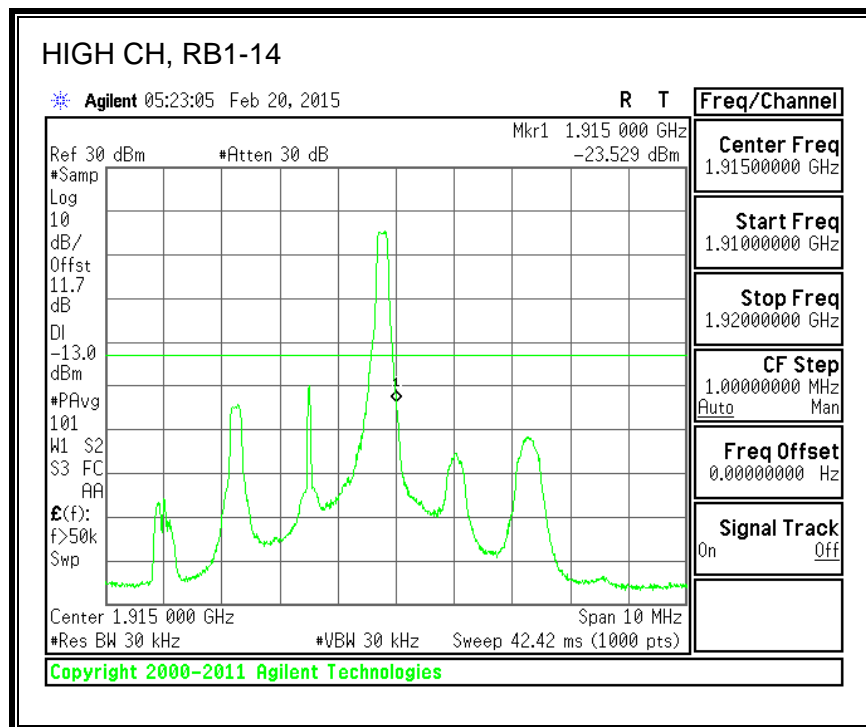

16QAM, 782MHz, 793 - 806MHz, (10MHz Bandwidth)

8.2.5. LTE BAND 17 BANDEDGE

QPSK, (5.0 MHz BAND WIDTH)

16QAM, (5.0 MHz BAND WIDTH)

QPSK, (10.0 MHz BAND WIDTH)

16QAM, (10.0 MHz BAND WIDTH)

8.2.6. LTE BAND 25 BANDEDGE

QPSK, (1.4 MHz BAND WIDTH)

16QAM, (1.4 MHz BAND WIDTH)

QPSK, (3.0 MHz BAND WIDTH)

16QAM, (3.0 MHz BAND WIDTH)

QPSK, (5.0 MHz BAND WIDTH)

16QAM, (5.0 MHz BAND WIDTH)

QPSK, (10.0 MHz BAND WIDTH)

16QAM, (10.0 MHz BAND WIDTH)

QPSK, (15.0 MHz BAND WIDTH)

16QAM, (15.0 MHz BAND WIDTH)

QPSK, (20.0 MHz BAND WIDTH)

16QAM, (20.0 MHz BAND WIDTH)

8.2.7. LTE BAND 26 EMISSION MASK

QPSK, (1.4 MHz BAND WIDTH)

16QAM, (1.4 MHz BAND WIDTH)

QPSK, (3.0 MHz BAND WIDTH)