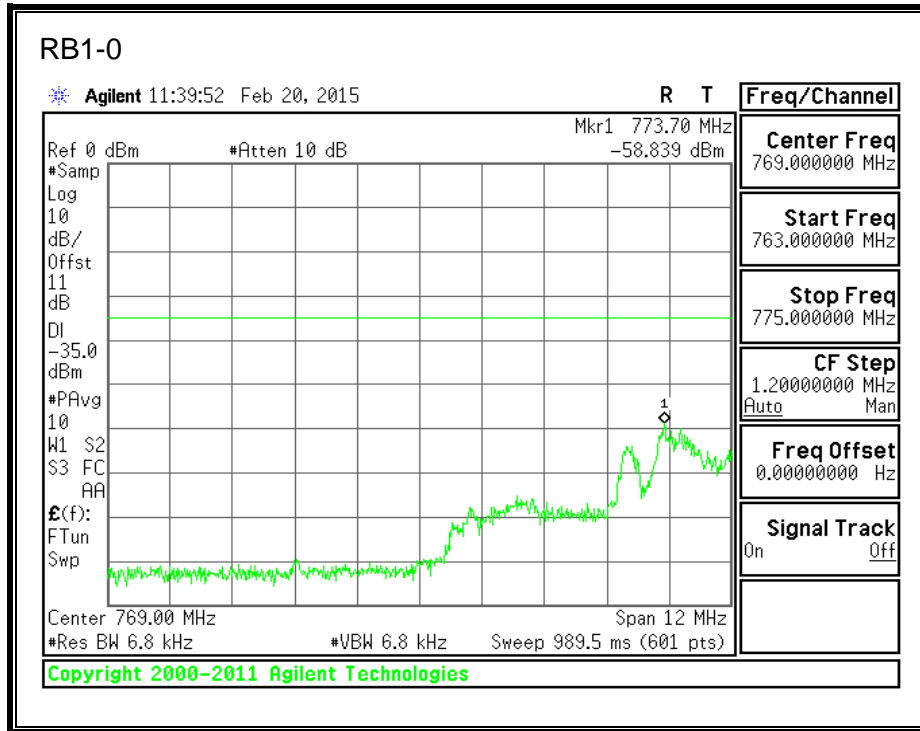

QPSK, (3.0 MHz BAND WIDTH)

16QAM, (3.0 MHz BAND WIDTH)

QPSK, (5.0 MHz BAND WIDTH)

16QAM, (5.0 MHz BAND WIDTH)

QPSK, (10.0 MHz BAND WIDTH)

16QAM, (10.0 MHz BAND WIDTH)

8.2.4. LTE BAND 13 BANDEDGE

QPSK, 779.5 MHz, 775 – 777MHz, (5.0MHz Bandwidth)

16QAM, 779.5MHz, 775 - 777MHz, (5MHz Bandwidth)

QPSK, 779.5MHz, 13, 782 - 793MHz, (5MHz Bandwidth)

16QAM, 779.5MHz, 783 - 793MHz, (5MHz Bandwidth)

QPSK, 779.5MHz, 763 - 775MHz, (5MHz Bandwidth)

16QAM, 779.5MHz, 763-775MHz, (5MHz Bandwidth)

QPSK, 779.5MHz, 793 - 806MHz, (5MHz Bandwidth)

16QAM, 779.5MHz, 793 - 806MHz, (5MHz Bandwidth)

QPSK, 782MHz, 775 – 779.5MHz, (5MHz Bandwidth)

16QAM, 782MHz, 775 - 777MHz, (5MHz Bandwidth)

QPSK, 782MHz, 784.5 - 793MHz, (5MHz Bandwidth)