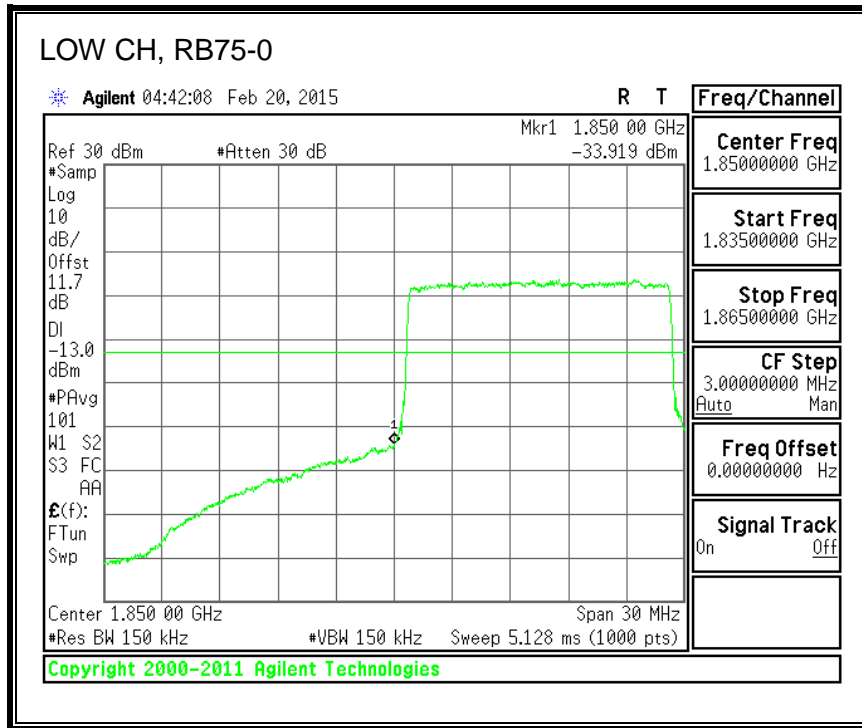

QPSK, (15.0 MHz BAND WIDTH)

16QAM, (15.0 MHz BAND WIDTH)

QPSK, (20.0 MHz BAND WIDTH)

16QAM, (20.0 MHz BAND WIDTH)

8.2.7. LTE BAND 26 EMISSION MASK

QPSK, (1.4 MHz BAND WIDTH)

16QAM, (1.4 MHz BAND WIDTH)

QPSK, (3.0 MHz BAND WIDTH)

16QAM, (3.0 MHz BAND WIDTH)

QPSK, (5.0 MHz BAND WIDTH)

16QAM, (5.0 MHz BAND WIDTH)

QPSK, (10.0 MHz BAND WIDTH)

16QAM, (10.0 MHz BAND WIDTH)

8.2.8. LTE BAND 41 EMISSION MASK

QPSK, (5.0 MHz BAND WIDTH)

16QAM, (5.0 MHz BAND WIDTH)

QPSK, (10.0 MHz BAND WIDTH)