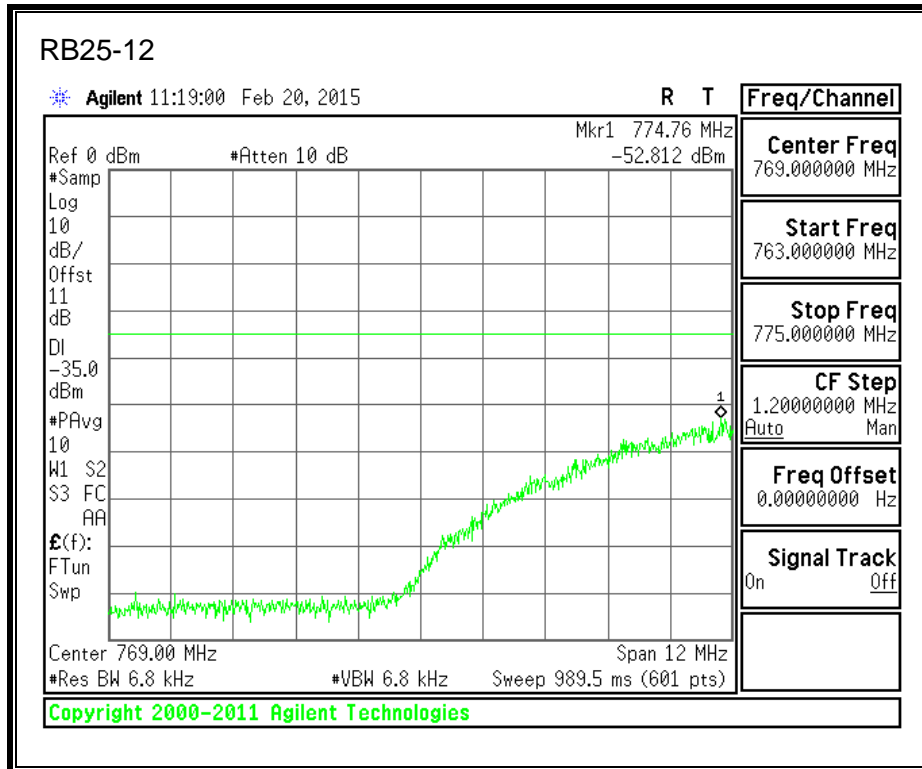

QPSK, 782MHz, 787 - 793MHz, (10MHz Bandwidth)

16QAM, 782MHz, 787 - 793MHz, (10MHz Bandwidth)

QPSK, 782MHz, 763 - 775MHz, (10MHz Bandwidth)

16QAM, 782MHz, 763 - 775MHz, (10MHz Bandwidth)

QPSK, 782MHz, 793 - 806MHz, (10MHz Bandwidth)

16QAM, 782MHz, 793 - 806MHz, (10MHz Bandwidth)

8.2.5. LTE BAND 17 BANDEDGE

QPSK, (5.0 MHz BAND WIDTH)

16QAM, (5.0 MHz BAND WIDTH)

QPSK, (10.0 MHz BAND WIDTH)

16QAM, (10.0 MHz BAND WIDTH)

8.2.6. LTE BAND 25 BANDEDGE