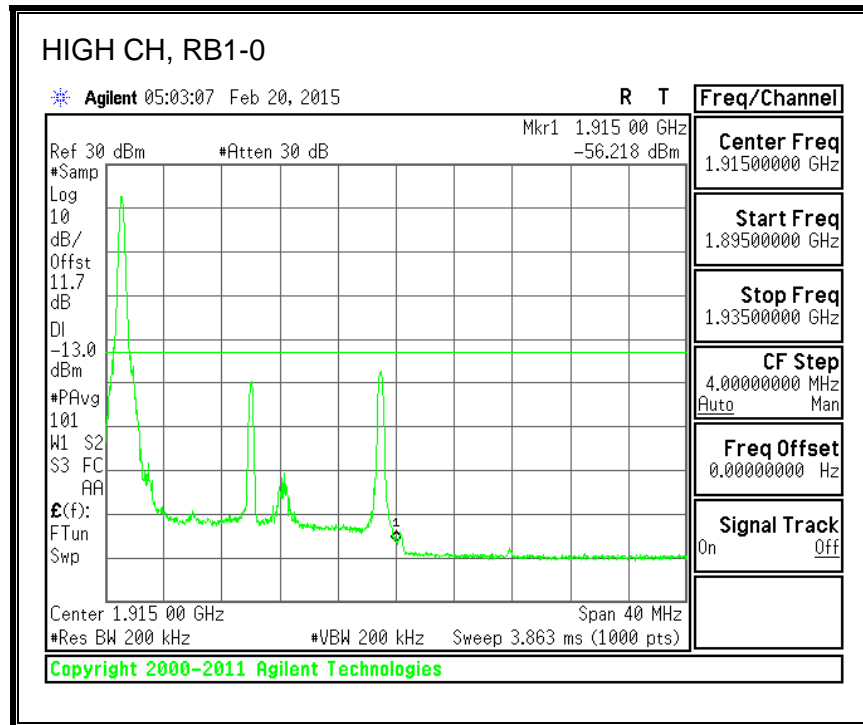

QPSK, (15.0 MHz BAND WIDTH)

16QAM, (15.0 MHz BAND WIDTH)

QPSK, (20.0 MHz BAND WIDTH)

16QAM, (20.0 MHz BAND WIDTH)

8.2.7. LTE BAND 26 EMISSION MASK

QPSK, (1.4 MHz BAND WIDTH)

16QAM, (1.4 MHz BAND WIDTH)

QPSK, (3.0 MHz BAND WIDTH)

16QAM, (3.0 MHz BAND WIDTH)

QPSK, (5.0 MHz BAND WIDTH)

16QAM, (5.0 MHz BAND WIDTH)

QPSK, (10.0 MHz BAND WIDTH)

16QAM, (10.0 MHz BAND WIDTH)

8.2.8. LTE BAND 41 EMISSION MASK

QPSK, (5.0 MHz BAND WIDTH)

16QAM, (5.0 MHz BAND WIDTH)