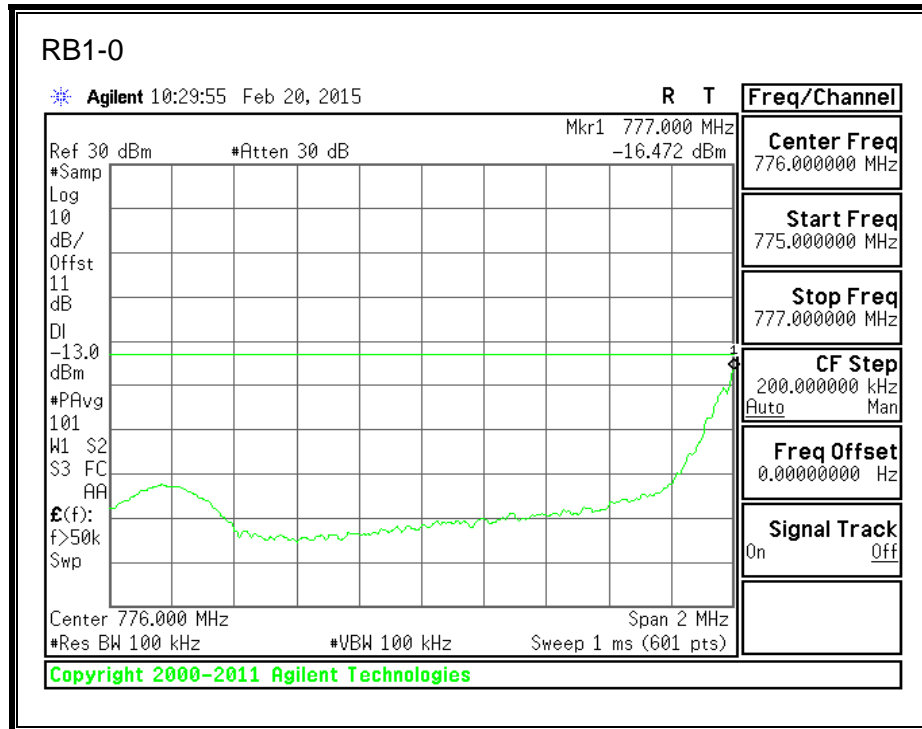

QPSK, (3.0 MHz BAND WIDTH)

16QAM, (3.0 MHz BAND WIDTH)

QPSK, (5.0 MHz BAND WIDTH)

16QAM, (5.0 MHz BAND WIDTH)

QPSK, (10.0 MHz BAND WIDTH)

16QAM, (10.0 MHz BAND WIDTH)

8.2.4. LTE BAND 13 BANDEDGE

QPSK, 779.5 MHz, 775 – 777MHz, (5.0MHz Bandwidth)

16QAM, 779.5MHz, 775 - 777MHz, (5MHz Bandwidth)

QPSK, 779.5MHz, 13, 782 - 793MHz, (5MHz Bandwidth)

16QAM, 779.5MHz, 783 - 793MHz, (5MHz Bandwidth)

QPSK, 779.5MHz, 763 - 775MHz, (5MHz Bandwidth)

16QAM, 779.5MHz, 763-775MHz, (5MHz Bandwidth)