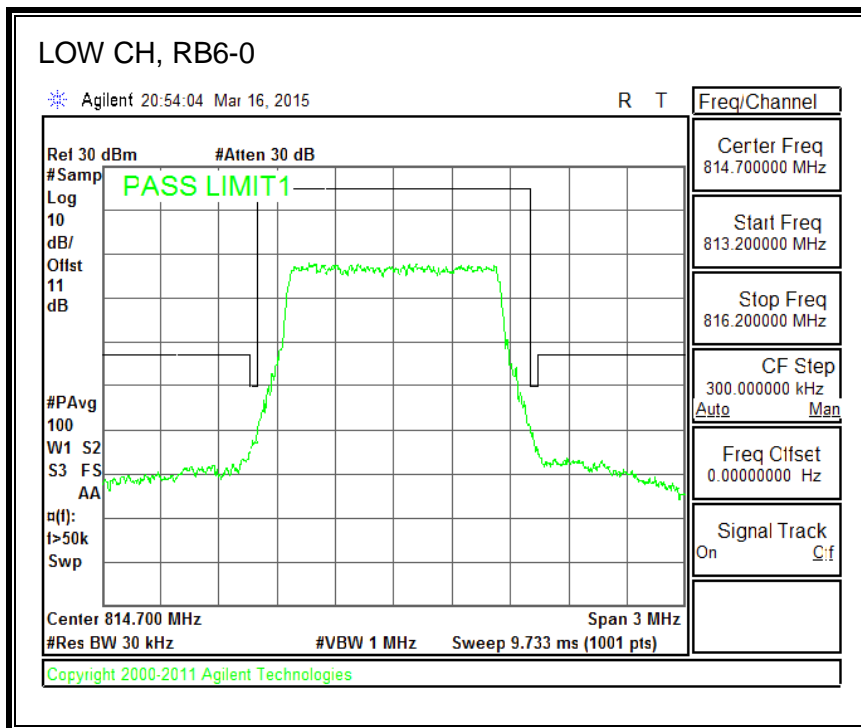

QPSK, (15.0 MHz BAND WIDTH)

16QAM, (15.0 MHz BAND WIDTH)

QPSK, (20.0 MHz BAND WIDTH)

16QAM, (20.0 MHz BAND WIDTH)

8.2.7. LTE BAND 26 EMISSION MASK

QPSK, (1.4 MHz BAND WIDTH)

16QAM, (1.4 MHz BAND WIDTH)

QPSK, (3.0 MHz BAND WIDTH)

16QAM, (3.0 MHz BAND WIDTH)

QPSK, (5.0 MHz BAND WIDTH)

16QAM, (5.0 MHz BAND WIDTH)

QPSK, (10.0 MHz BAND WIDTH)

16QAM, (10.0 MHz BAND WIDTH)

8.2.8. LTE BAND 41 EMISSION MASK

QPSK, (5.0 MHz BAND WIDTH)

16QAM, (5.0 MHz BAND WIDTH)