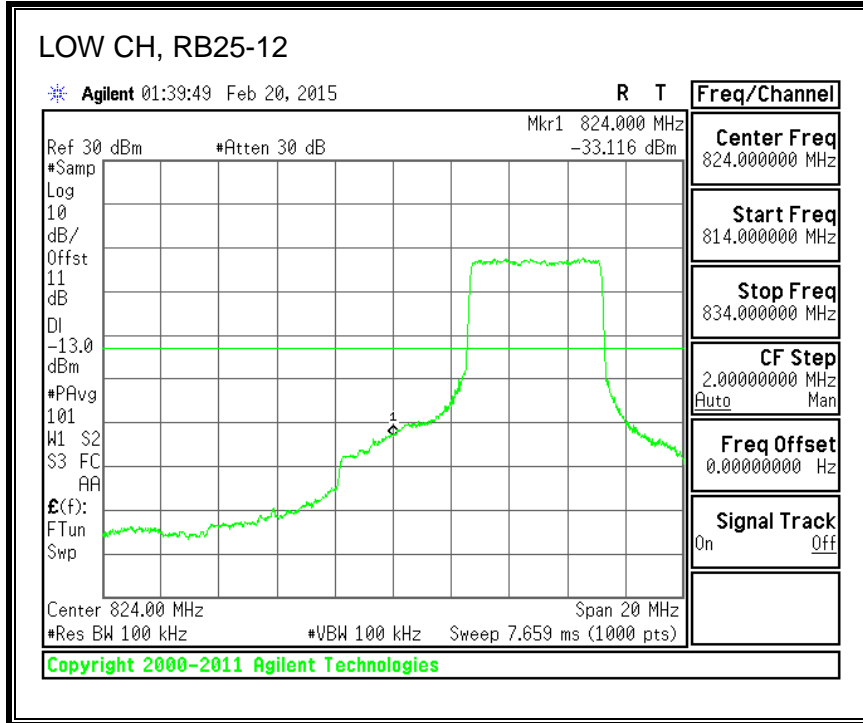

QPSK, (3.0 MHz BAND WIDTH)

16QAM, (3.0 MHz BAND WIDTH)

QPSK, (5.0 MHz BAND WIDTH)

16QAM, (5.0 MHz BAND WIDTH)

QPSK, (10.0 MHz BAND WIDTH)

16QAM, (10.0 MHz BAND WIDTH)

8.2.4. LTE BAND 13 BANDEDGE

QPSK, 779.5 MHz, 775 – 777MHz, (5.0MHz Bandwidth)

16QAM, 779.5MHz, 775 - 777MHz, (5MHz Bandwidth)

QPSK, 779.5MHz, 13, 782 - 793MHz, (5MHz Bandwidth)

16QAM, 779.5MHz, 783 - 793MHz, (5MHz Bandwidth)

QPSK, 779.5MHz, 763 - 775MHz, (5MHz Bandwidth)

16QAM, 779.5MHz, 763-775MHz, (5MHz Bandwidth)