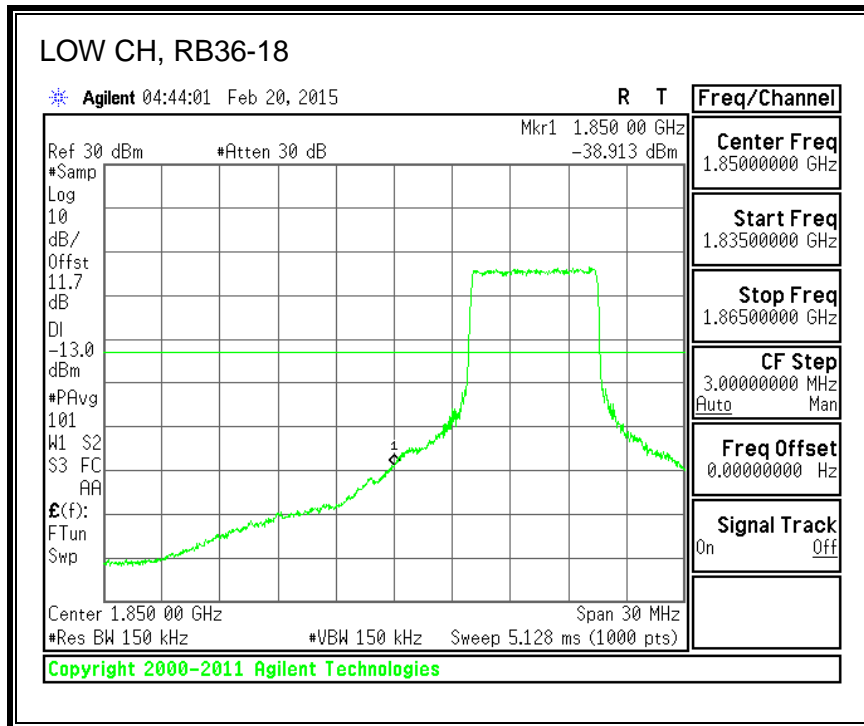

QPSK, (15.0 MHz BAND WIDTH)

16QAM, (15.0 MHz BAND WIDTH)

QPSK, (20.0 MHz BAND WIDTH)

16QAM, (20.0 MHz BAND WIDTH)

8.2.7. LTE BAND 26 EMISSION MASK

QPSK, (1.4 MHz BAND WIDTH)

16QAM, (1.4 MHz BAND WIDTH)

QPSK, (3.0 MHz BAND WIDTH)

16QAM, (3.0 MHz BAND WIDTH)

QPSK, (5.0 MHz BAND WIDTH)

16QAM, (5.0 MHz BAND WIDTH)

QPSK, (10.0 MHz BAND WIDTH)

16QAM, (10.0 MHz BAND WIDTH)

8.2.8. LTE BAND 41 EMISSION MASK

QPSK, (5.0 MHz BAND WIDTH)

16QAM, (5.0 MHz BAND WIDTH)