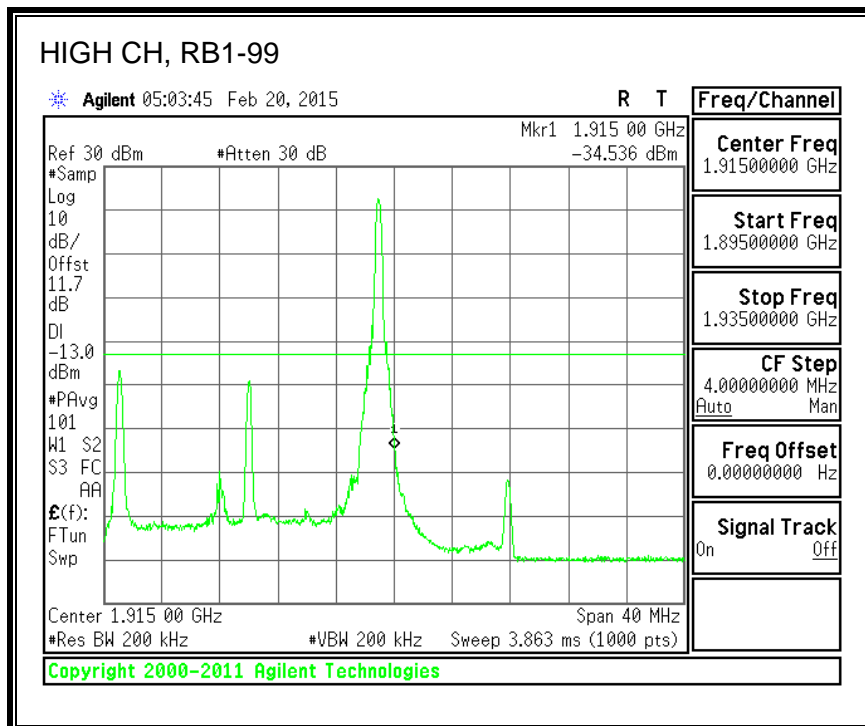

QPSK, (15.0 MHz BAND WIDTH)

16QAM, (15.0 MHz BAND WIDTH)

QPSK, (20.0 MHz BAND WIDTH)

16QAM, (20.0 MHz BAND WIDTH)

8.2.7. LTE BAND 26 EMISSION MASK

QPSK, (1.4 MHz BAND WIDTH)

16QAM, (1.4 MHz BAND WIDTH)

QPSK, (3.0 MHz BAND WIDTH)

16QAM, (3.0 MHz BAND WIDTH)

QPSK, (5.0 MHz BAND WIDTH)

16QAM, (5.0 MHz BAND WIDTH)

QPSK, (10.0 MHz BAND WIDTH)

16QAM, (10.0 MHz BAND WIDTH)

8.2.8. LTE BAND 41 EMISSION MASK

QPSK, (5.0 MHz BAND WIDTH)

16QAM, (5.0 MHz BAND WIDTH)