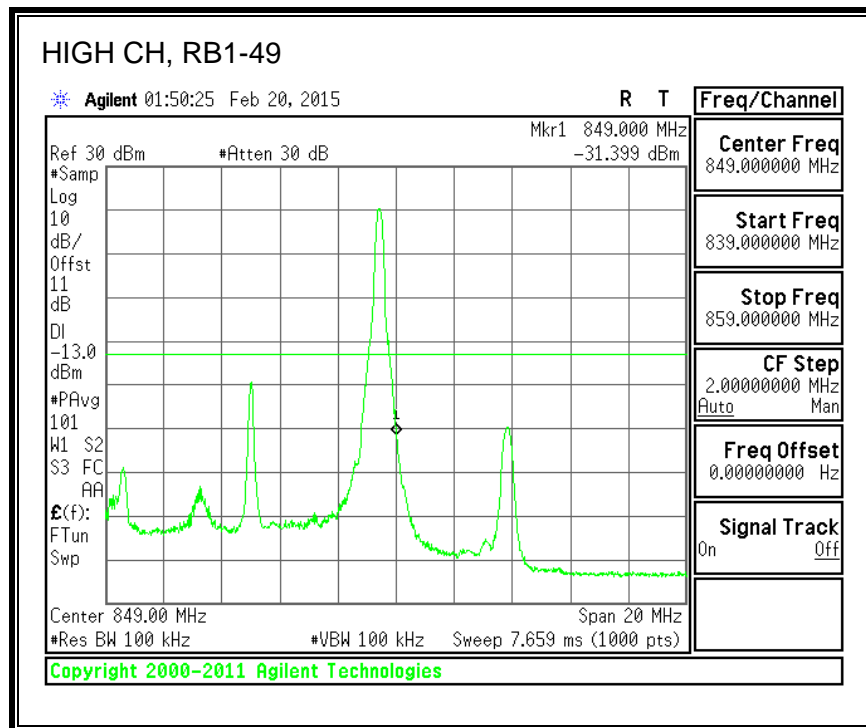

QPSK, (3.0 MHz BAND WIDTH)

16QAM, (3.0 MHz BAND WIDTH)

QPSK, (5.0 MHz BAND WIDTH)

16QAM, (5.0 MHz BAND WIDTH)

QPSK, (10.0 MHz BAND WIDTH)

16QAM, (10.0 MHz BAND WIDTH)

8.2.4. LTE BAND 13 BANDEDGE

QPSK, 779.5 MHz, 775 – 777MHz, (5.0MHz Bandwidth)