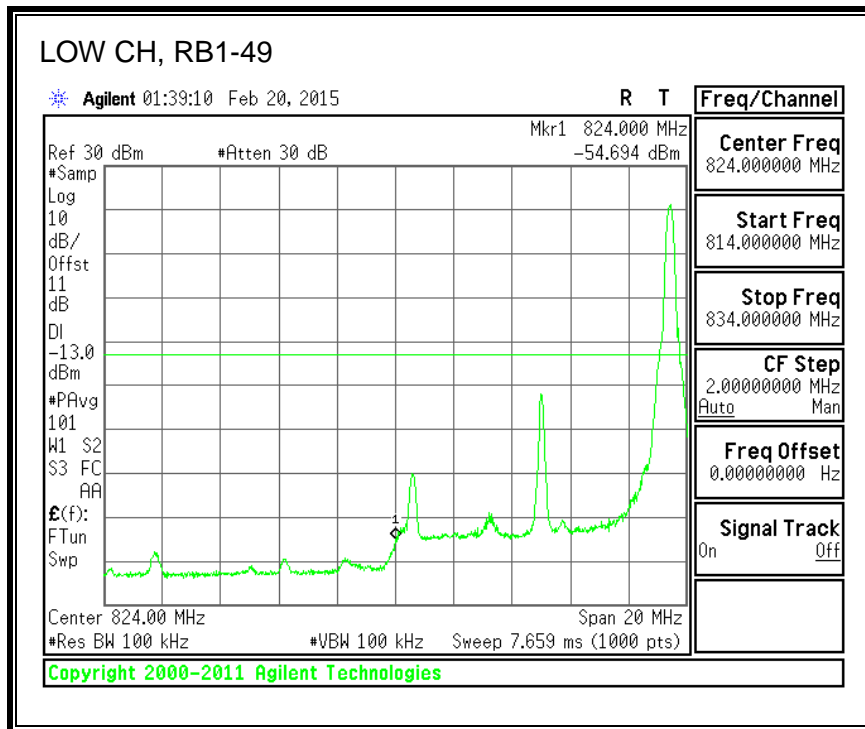

QPSK, (3.0 MHz BAND WIDTH)

16QAM, (3.0 MHz BAND WIDTH)

QPSK, (5.0 MHz BAND WIDTH)

16QAM, (5.0 MHz BAND WIDTH)

QPSK, (10.0 MHz BAND WIDTH)

16QAM, (10.0 MHz BAND WIDTH)

8.2.4. LTE BAND 13 BANDEDGE

QPSK, 779.5 MHz, 775 – 777MHz, (5.0MHz Bandwidth)

16QAM, 779.5MHz, 775 - 777MHz, (5MHz Bandwidth)

QPSK, 779.5MHz, 13, 782 - 793MHz, (5MHz Bandwidth)

16QAM, 779.5MHz, 783 - 793MHz, (5MHz Bandwidth)

QPSK, 779.5MHz, 763 - 775MHz, (5MHz Bandwidth)

16QAM, 779.5MHz, 763-775MHz, (5MHz Bandwidth)