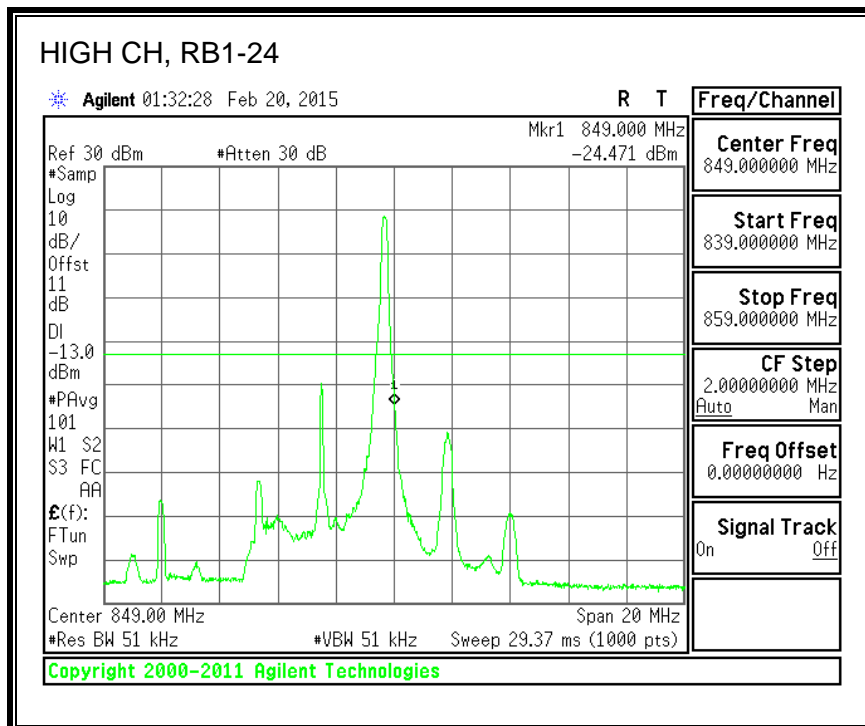

QPSK, (3.0 MHz BAND WIDTH)

16QAM, (3.0 MHz BAND WIDTH)

QPSK, (5.0 MHz BAND WIDTH)

16QAM, (5.0 MHz BAND WIDTH)

QPSK, (10.0 MHz BAND WIDTH)

16QAM, (10.0 MHz BAND WIDTH)

8.2.4. LTE BAND 13 BANDEDGE

QPSK, 779.5 MHz, 775 – 777MHz, (5.0MHz Bandwidth)