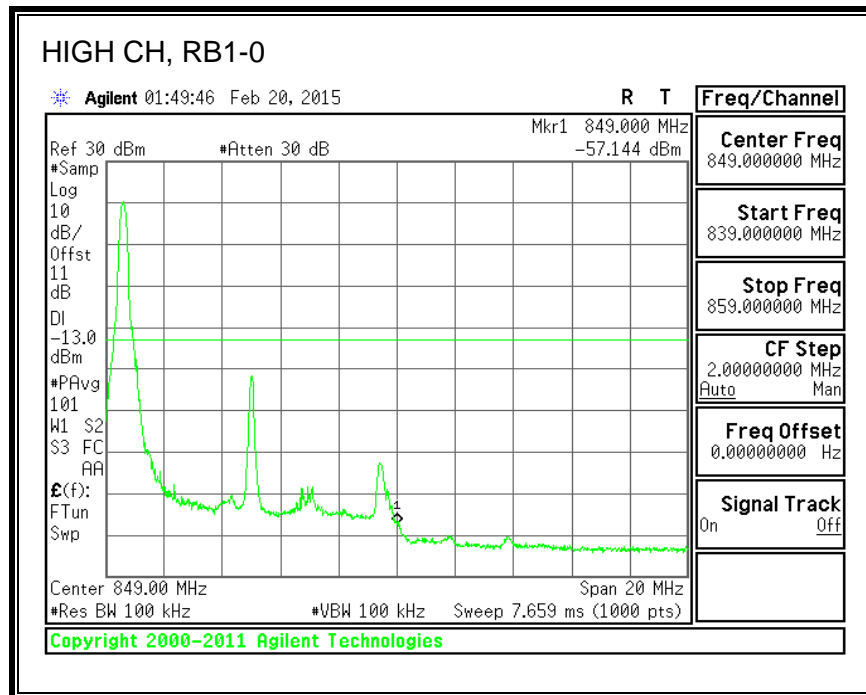

QPSK, (3.0 MHz BAND WIDTH)

16QAM, (3.0 MHz BAND WIDTH)

QPSK, (5.0 MHz BAND WIDTH)

16QAM, (5.0 MHz BAND WIDTH)

QPSK, (10.0 MHz BAND WIDTH)

16QAM, (10.0 MHz BAND WIDTH)

8.2.4. LTE BAND 13 BANDEDGE

QPSK, 779.5 MHz, 775 – 777MHz, (5.0MHz Bandwidth)