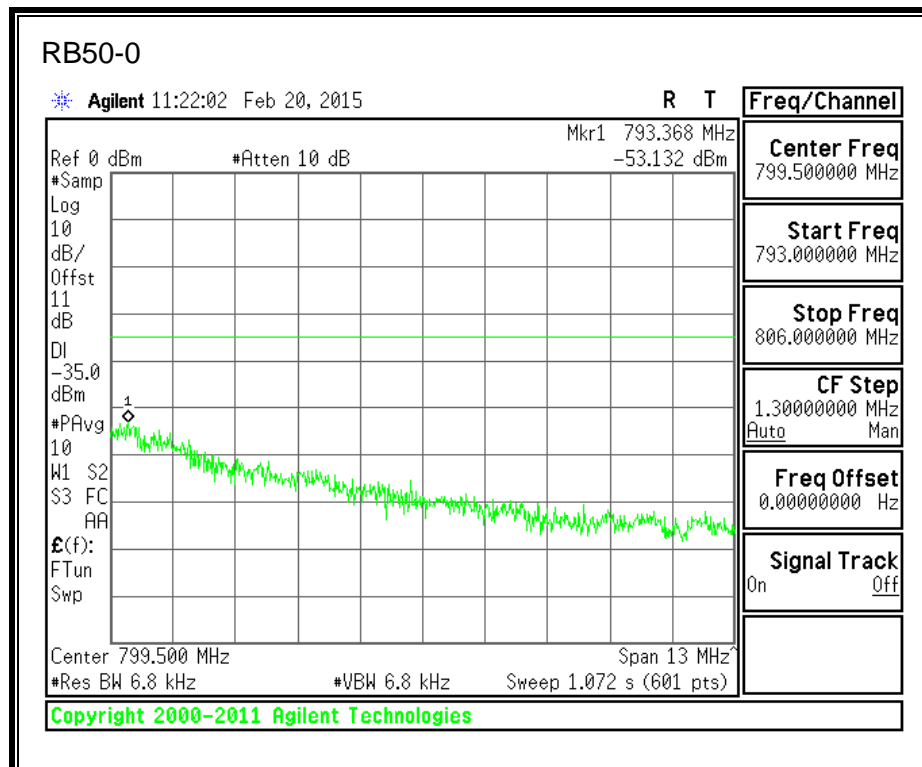

QPSK, 782MHz, 787 - 793MHz, (10MHz Bandwidth)

16QAM, 782MHz, 787 - 793MHz, (10MHz Bandwidth)

QPSK, 782MHz, 763 - 775MHz, (10MHz Bandwidth)

16QAM, 782MHz, 763 - 775MHz, (10MHz Bandwidth)

QPSK, 782MHz, 793 - 806MHz, (10MHz Bandwidth)

16QAM, 782MHz, 793 - 806MHz, (10MHz Bandwidth)

8.2.5. LTE BAND 17 BANDEDGE

QPSK, (5.0 MHz BAND WIDTH)

16QAM, (5.0 MHz BAND WIDTH)

QPSK, (10.0 MHz BAND WIDTH)

16QAM, (10.0 MHz BAND WIDTH)

8.2.6. LTE BAND 25 BANDEDGE