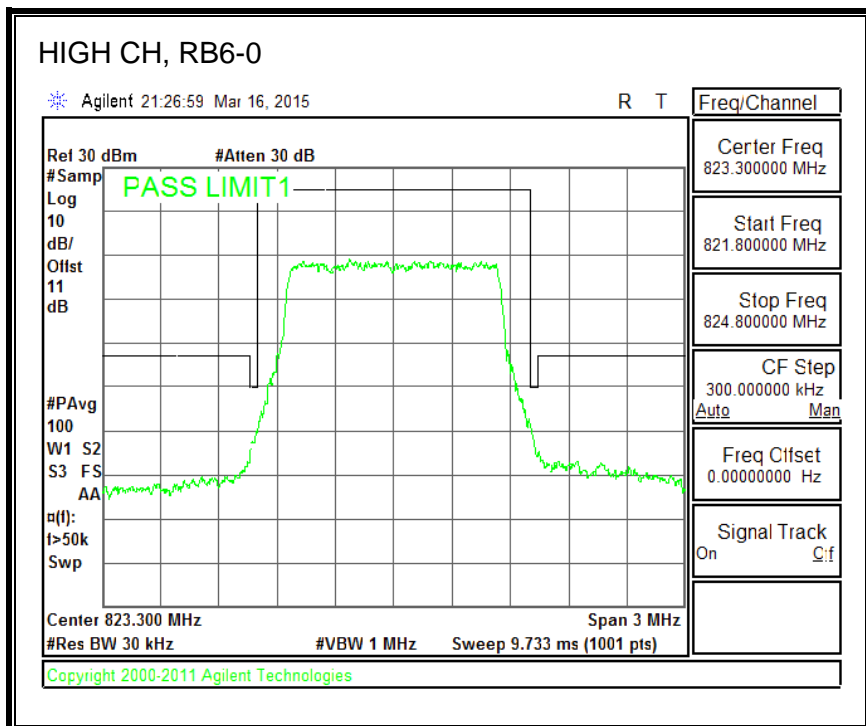

QPSK, (15.0 MHz BAND WIDTH)

16QAM, (15.0 MHz BAND WIDTH)

QPSK, (20.0 MHz BAND WIDTH)

16QAM, (20.0 MHz BAND WIDTH)

8.2.7. LTE BAND 26 EMISSION MASK

QPSK, (1.4 MHz BAND WIDTH)

16QAM, (1.4 MHz BAND WIDTH)

QPSK, (3.0 MHz BAND WIDTH)

16QAM, (3.0 MHz BAND WIDTH)

QPSK, (5.0 MHz BAND WIDTH)

16QAM, (5.0 MHz BAND WIDTH)

QPSK, (10.0 MHz BAND WIDTH)

16QAM, (10.0 MHz BAND WIDTH)

8.2.8. LTE BAND 41 EMISSION MASK

QPSK, (5.0 MHz BAND WIDTH)

16QAM, (5.0 MHz BAND WIDTH)