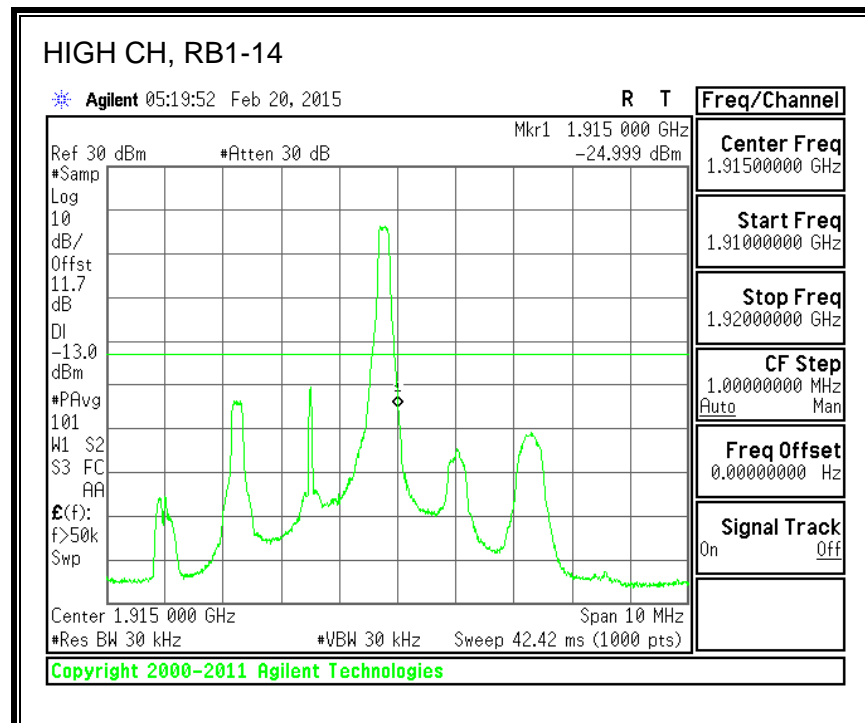

16QAM, 782MHz, 793 - 806MHz, (10MHz Bandwidth)

8.2.5. LTE BAND 17 BANDEDGE

QPSK, (5.0 MHz BAND WIDTH)

16QAM, (5.0 MHz BAND WIDTH)

QPSK, (10.0 MHz BAND WIDTH)

16QAM, (10.0 MHz BAND WIDTH)

8.2.6. LTE BAND 25 BANDEDGE

QPSK, (1.4 MHz BAND WIDTH)

16QAM, (1.4 MHz BAND WIDTH)

QPSK, (3.0 MHz BAND WIDTH)

16QAM, (3.0 MHz BAND WIDTH)

QPSK, (5.0 MHz BAND WIDTH)

16QAM, (5.0 MHz BAND WIDTH)

QPSK, (10.0 MHz BAND WIDTH)

16QAM, (10.0 MHz BAND WIDTH)

QPSK, (15.0 MHz BAND WIDTH)

16QAM, (15.0 MHz BAND WIDTH)

QPSK, (20.0 MHz BAND WIDTH)

16QAM, (20.0 MHz BAND WIDTH)

8.2.7. LTE BAND 26 EMISSION MASK

QPSK, (1.4 MHz BAND WIDTH)

16QAM, (1.4 MHz BAND WIDTH)

QPSK, (3.0 MHz BAND WIDTH)