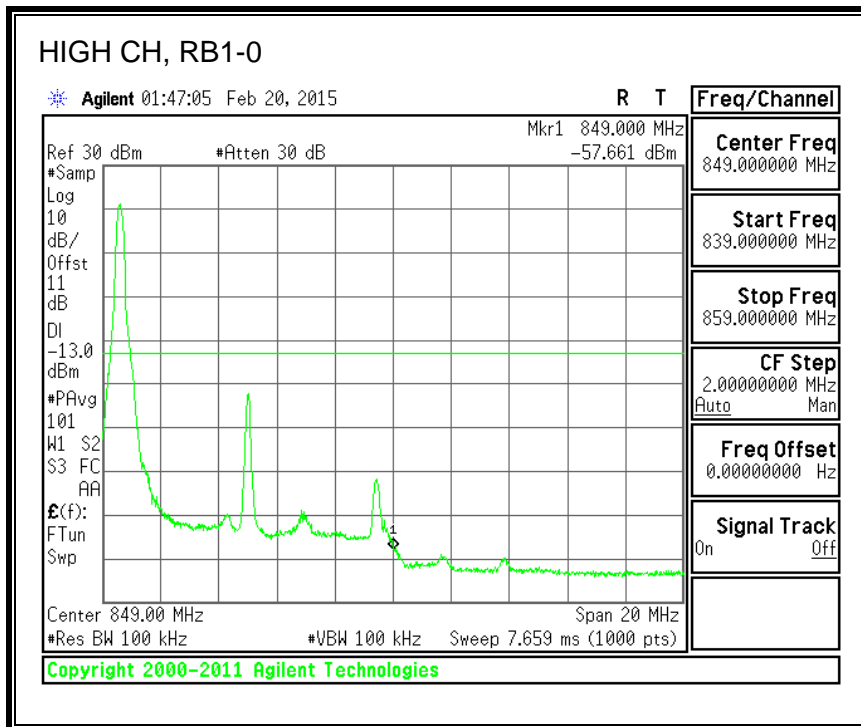

QPSK, (3.0 MHz BAND WIDTH)

16QAM, (3.0 MHz BAND WIDTH)

QPSK, (5.0 MHz BAND WIDTH)

16QAM, (5.0 MHz BAND WIDTH)

QPSK, (10.0 MHz BAND WIDTH)

16QAM, (10.0 MHz BAND WIDTH)

8.2.4. LTE BAND 13 BANDEDGE

QPSK, 779.5 MHz, 775 – 777MHz, (5.0MHz Bandwidth)