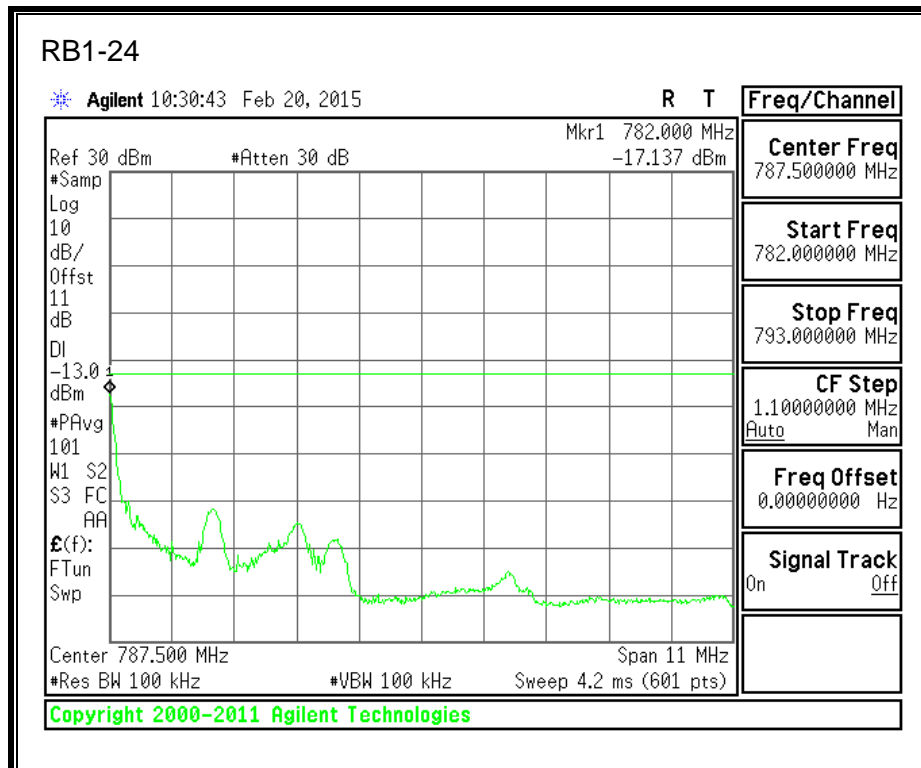

QPSK, (3.0 MHz BAND WIDTH)

16QAM, (3.0 MHz BAND WIDTH)

QPSK, (5.0 MHz BAND WIDTH)

16QAM, (5.0 MHz BAND WIDTH)

QPSK, (10.0 MHz BAND WIDTH)

16QAM, (10.0 MHz BAND WIDTH)

8.2.4. LTE BAND 13 BANDEDGE

QPSK, 779.5 MHz, 775 – 777MHz, (5.0MHz Bandwidth)

16QAM, 779.5MHz, 775 - 777MHz, (5MHz Bandwidth)

QPSK, 779.5MHz, 13, 782 - 793MHz, (5MHz Bandwidth)

16QAM, 779.5MHz, 783 - 793MHz, (5MHz Bandwidth)

QPSK, 779.5MHz, 763 - 775MHz, (5MHz Bandwidth)

16QAM, 779.5MHz, 763-775MHz, (5MHz Bandwidth)