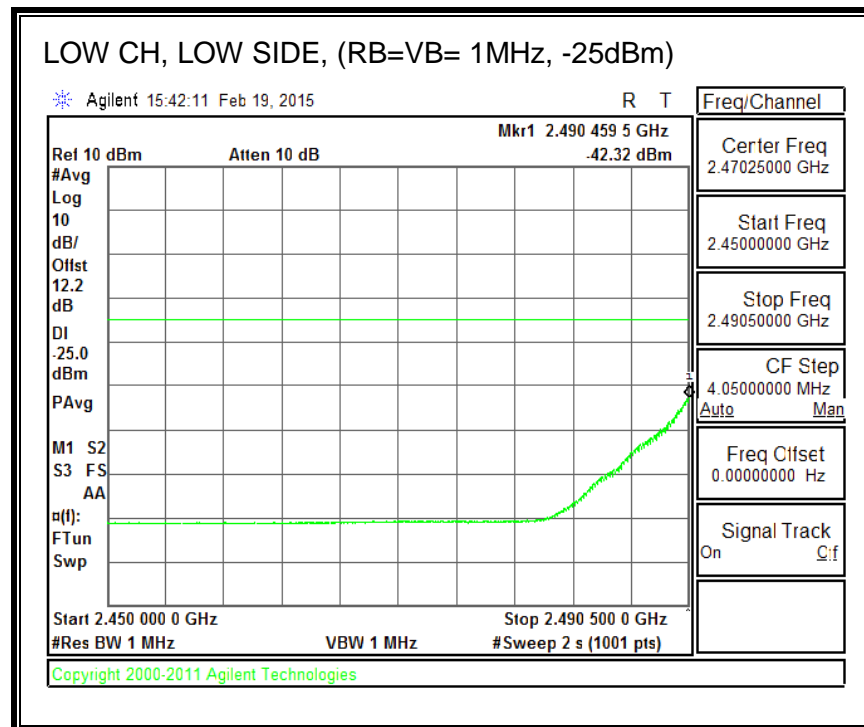

QPSK, (15.0 MHz BAND WIDTH)

16QAM, (15.0 MHz BAND WIDTH)

QPSK, (20.0 MHz BAND WIDTH)

16QAM, (20.0 MHz BAND WIDTH)

8.2.7. LTE BAND 26 EMISSION MASK

QPSK, (1.4 MHz BAND WIDTH)

16QAM, (1.4 MHz BAND WIDTH)

QPSK, (3.0 MHz BAND WIDTH)

16QAM, (3.0 MHz BAND WIDTH)

QPSK, (5.0 MHz BAND WIDTH)

16QAM, (5.0 MHz BAND WIDTH)

QPSK, (10.0 MHz BAND WIDTH)

16QAM, (10.0 MHz BAND WIDTH)

8.2.8. LTE BAND 41 EMISSION MASK

QPSK, (5.0 MHz BAND WIDTH)

16QAM, (5.0 MHz BAND WIDTH)

QPSK, (10.0 MHz BAND WIDTH)