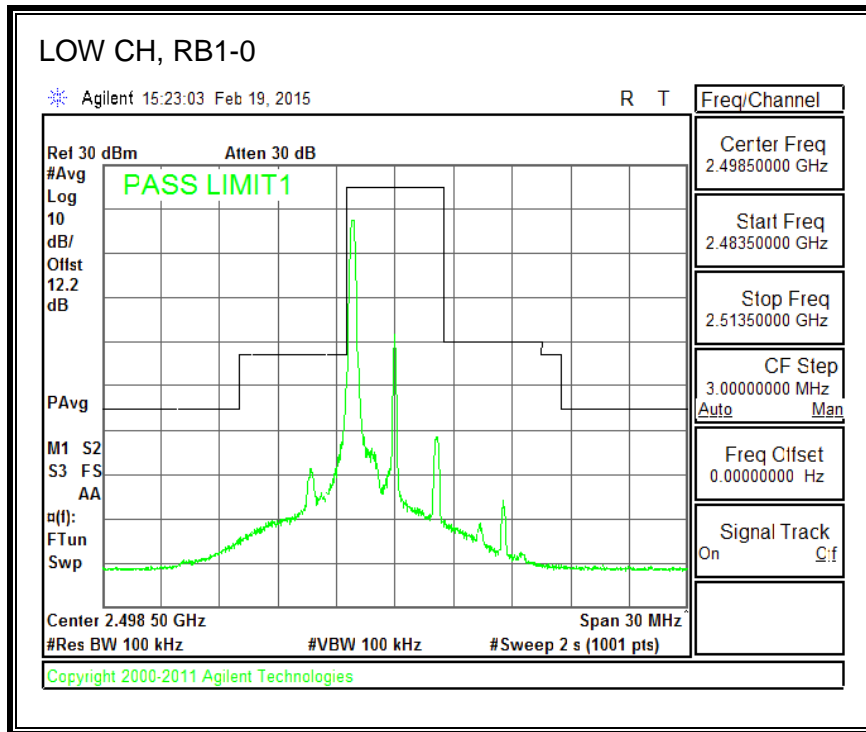

QPSK, (15.0 MHz BAND WIDTH)

16QAM, (15.0 MHz BAND WIDTH)

QPSK, (20.0 MHz BAND WIDTH)

16QAM, (20.0 MHz BAND WIDTH)

8.2.7. LTE BAND 26 EMISSION MASK

QPSK, (1.4 MHz BAND WIDTH)

16QAM, (1.4 MHz BAND WIDTH)

QPSK, (3.0 MHz BAND WIDTH)

16QAM, (3.0 MHz BAND WIDTH)

QPSK, (5.0 MHz BAND WIDTH)

16QAM, (5.0 MHz BAND WIDTH)

QPSK, (10.0 MHz BAND WIDTH)

16QAM, (10.0 MHz BAND WIDTH)

8.2.8. LTE BAND 41 EMISSION MASK

QPSK, (5.0 MHz BAND WIDTH)

16QAM, (5.0 MHz BAND WIDTH)

QPSK, (10.0 MHz BAND WIDTH)