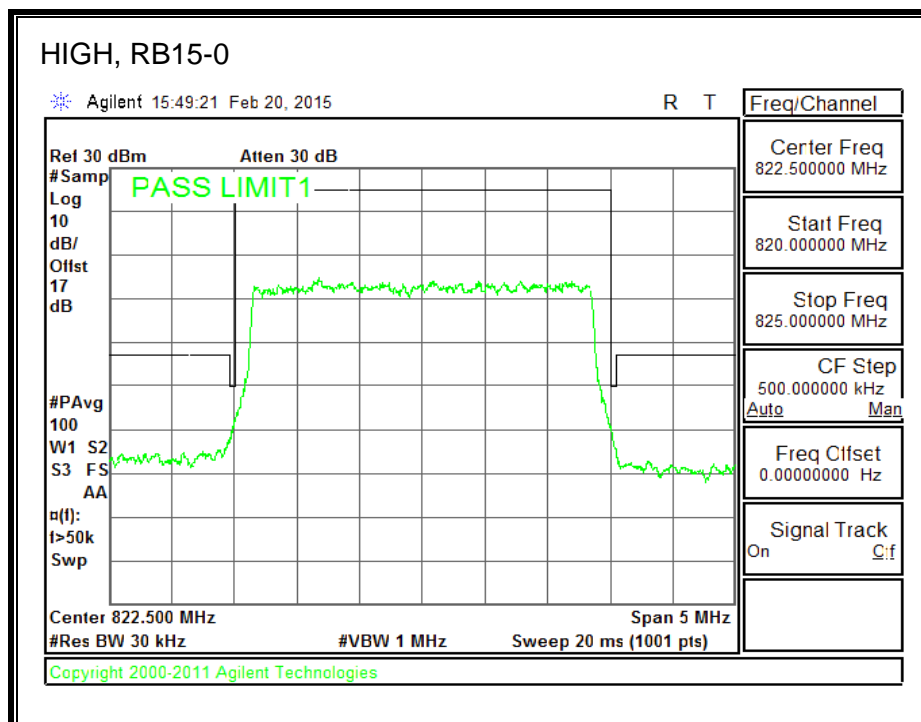

QPSK, (15.0 MHz BAND WIDTH)

16QAM, (15.0 MHz BAND WIDTH)

QPSK, (20.0 MHz BAND WIDTH)

16QAM, (20.0 MHz BAND WIDTH)

8.2.7. LTE BAND 26 EMISSION MASK

QPSK, (1.4 MHz BAND WIDTH)

16QAM, (1.4 MHz BAND WIDTH)

QPSK, (3.0 MHz BAND WIDTH)

16QAM, (3.0 MHz BAND WIDTH)

QPSK, (5.0 MHz BAND WIDTH)

16QAM, (5.0 MHz BAND WIDTH)

QPSK, (10.0 MHz BAND WIDTH)

16QAM, (10.0 MHz BAND WIDTH)

8.2.8. LTE BAND 41 EMISSION MASK

QPSK, (5.0 MHz BAND WIDTH)

16QAM, (5.0 MHz BAND WIDTH)