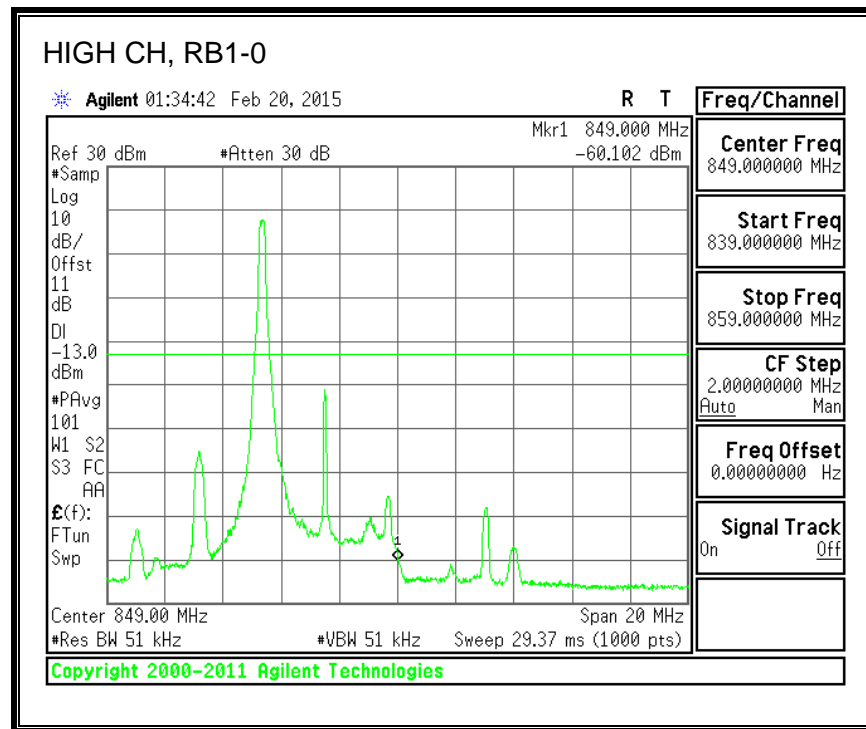

QPSK, (3.0 MHz BAND WIDTH)

16QAM, (3.0 MHz BAND WIDTH)

QPSK, (5.0 MHz BAND WIDTH)

16QAM, (5.0 MHz BAND WIDTH)

QPSK, (10.0 MHz BAND WIDTH)

16QAM, (10.0 MHz BAND WIDTH)

8.2.4. LTE BAND 13 BANDEDGE

QPSK, 779.5 MHz, 775 – 777MHz, (5.0MHz Bandwidth)

16QAM, 779.5MHz, 775 - 777MHz, (5MHz Bandwidth)

QPSK, 779.5MHz, 13, 782 - 793MHz, (5MHz Bandwidth)

16QAM, 779.5MHz, 783 - 793MHz, (5MHz Bandwidth)

QPSK, 779.5MHz, 763 - 775MHz, (5MHz Bandwidth)

16QAM, 779.5MHz, 763-775MHz, (5MHz Bandwidth)