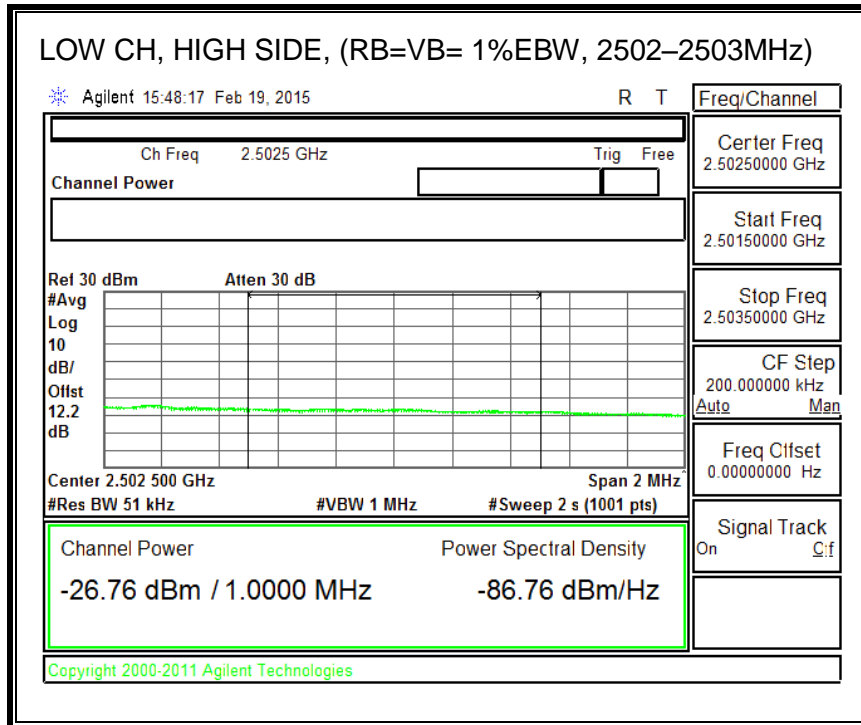

16QAM, (3.0 MHz BAND WIDTH)

QPSK, (5.0 MHz BAND WIDTH)

16QAM, (5.0 MHz BAND WIDTH)

QPSK, (10.0 MHz BAND WIDTH)

16QAM, (10.0 MHz BAND WIDTH)

8.2.8. LTE BAND 41 EMISSION MASK

QPSK, (5.0 MHz BAND WIDTH)

16QAM, (5.0 MHz BAND WIDTH)

QPSK, (10.0 MHz BAND WIDTH)