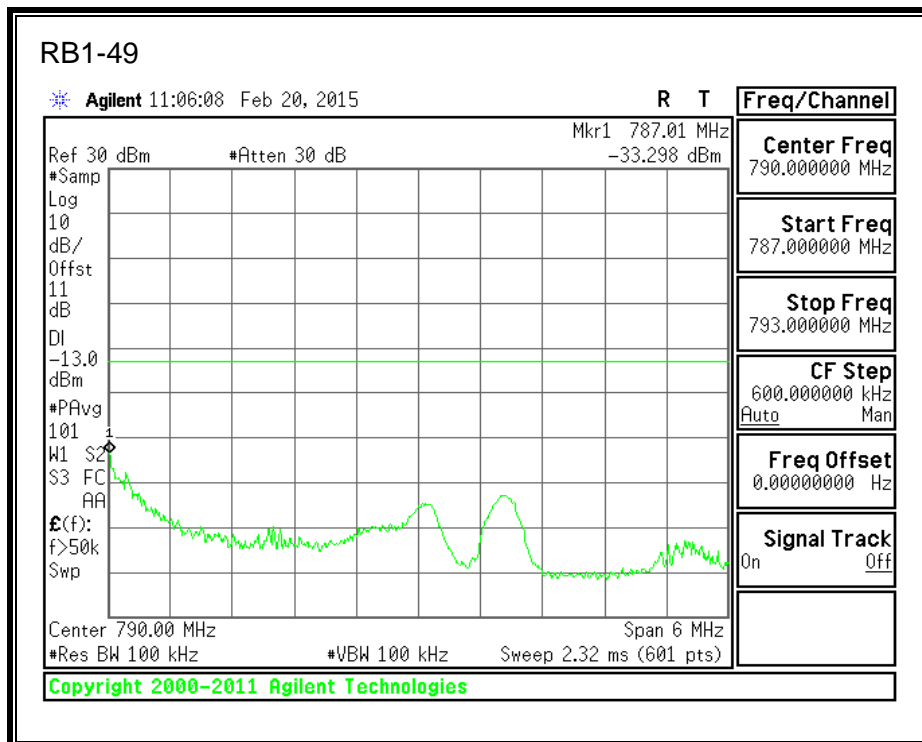

QPSK, 782MHz, 787 - 793MHz, (10MHz Bandwidth)