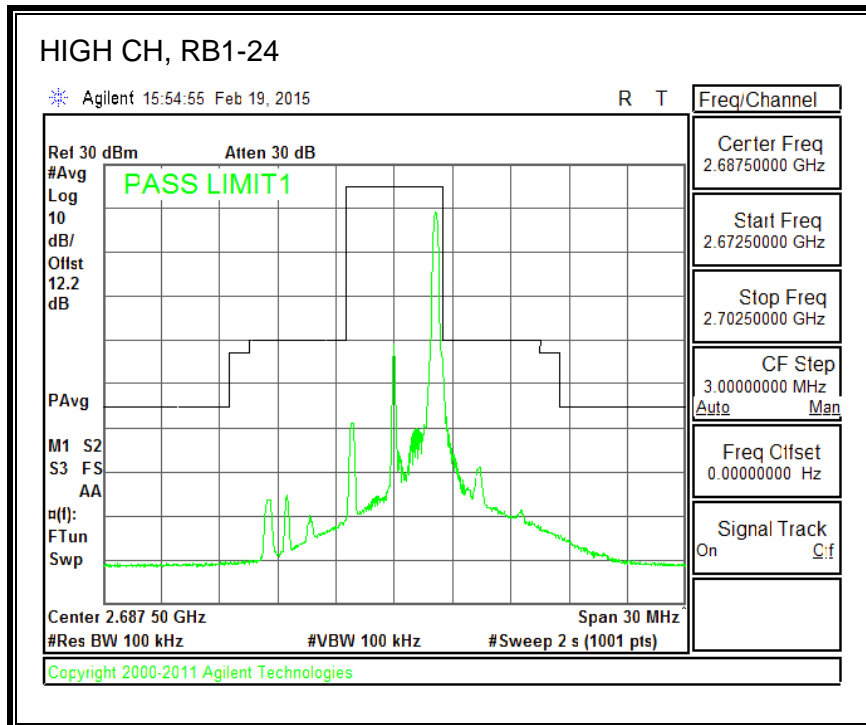

16QAM, (3.0 MHz BAND WIDTH)

QPSK, (5.0 MHz BAND WIDTH)

16QAM, (5.0 MHz BAND WIDTH)

QPSK, (10.0 MHz BAND WIDTH)

16QAM, (10.0 MHz BAND WIDTH)

8.2.8. LTE BAND 41 EMISSION MASK

QPSK, (5.0 MHz BAND WIDTH)

16QAM, (5.0 MHz BAND WIDTH)

QPSK, (10.0 MHz BAND WIDTH)