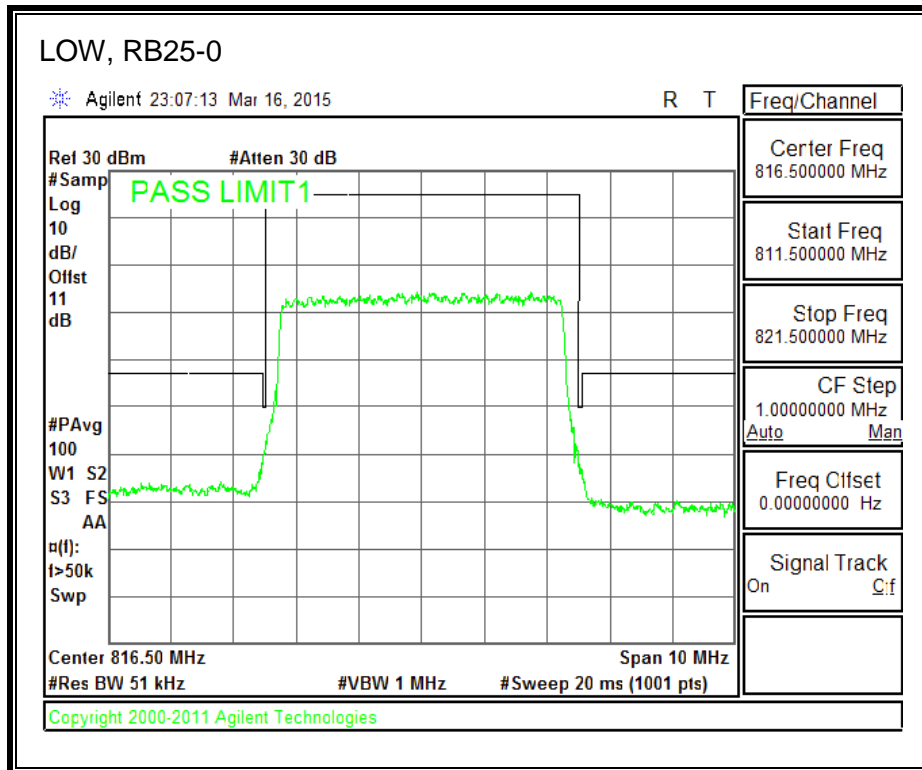

16QAM, (3.0 MHz BAND WIDTH)

QPSK, (5.0 MHz BAND WIDTH)

16QAM, (5.0 MHz BAND WIDTH)

QPSK, (10.0 MHz BAND WIDTH)

16QAM, (10.0 MHz BAND WIDTH)

8.2.8. LTE BAND 41 EMISSION MASK

QPSK, (5.0 MHz BAND WIDTH)

16QAM, (5.0 MHz BAND WIDTH)

QPSK, (10.0 MHz BAND WIDTH)