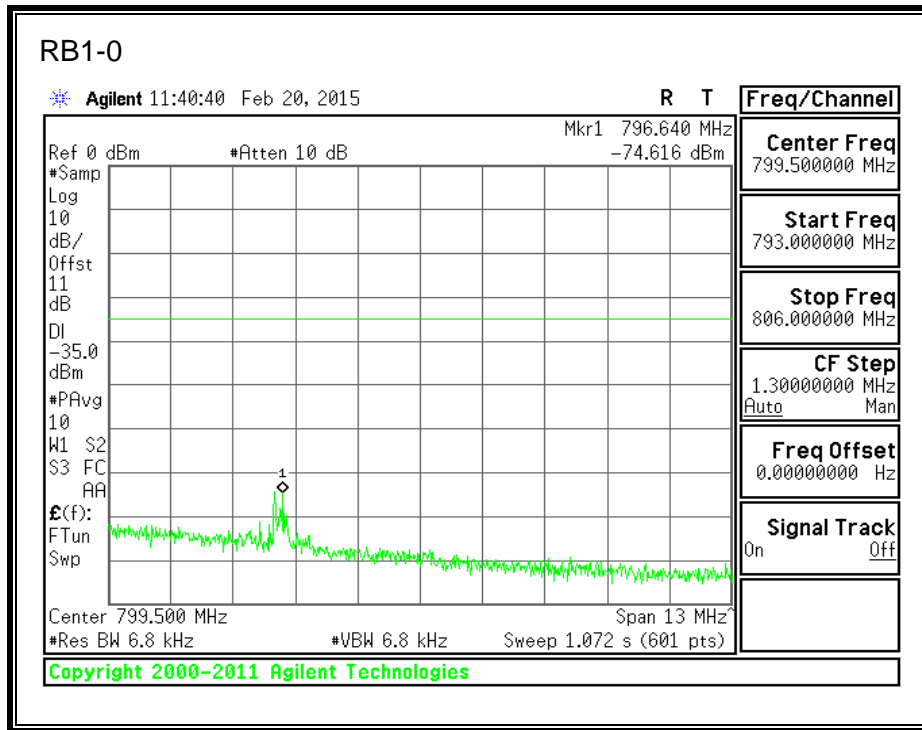

16QAM, 779.5MHz, 793 - 806MHz, (5MHz Bandwidth)