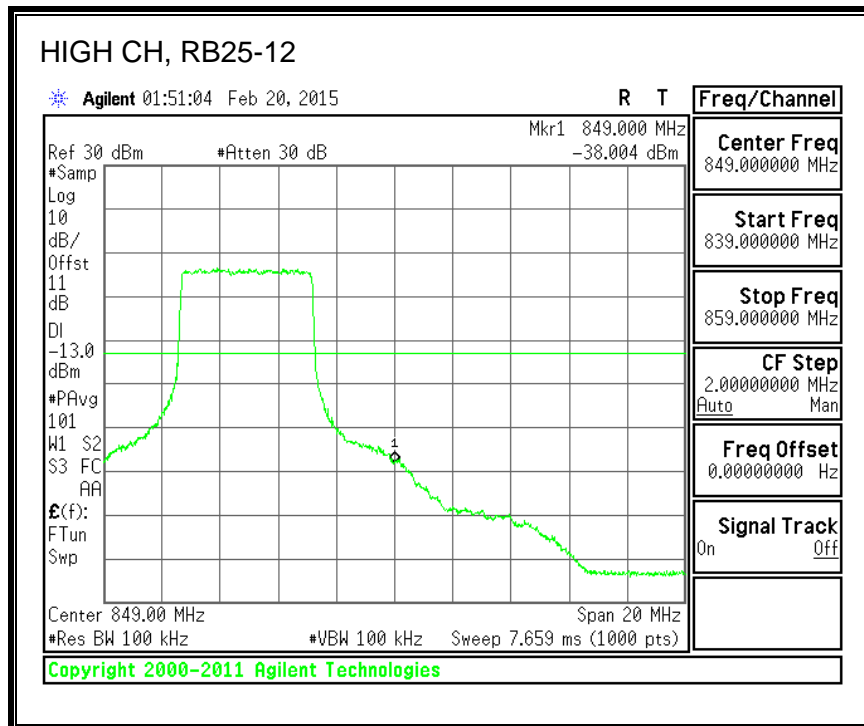

QPSK, (3.0 MHz BAND WIDTH)

16QAM, (3.0 MHz BAND WIDTH)

QPSK, (5.0 MHz BAND WIDTH)

16QAM, (5.0 MHz BAND WIDTH)

QPSK, (10.0 MHz BAND WIDTH)

16QAM, (10.0 MHz BAND WIDTH)

8.2.4. LTE BAND 13 BANDEDGE

QPSK, 779.5 MHz, 775 – 777MHz, (5.0MHz Bandwidth)

16QAM, 779.5MHz, 775 - 777MHz, (5MHz Bandwidth)

QPSK, 779.5MHz, 13, 782 - 793MHz, (5MHz Bandwidth)

16QAM, 779.5MHz, 783 - 793MHz, (5MHz Bandwidth)

QPSK, 779.5MHz, 763 - 775MHz, (5MHz Bandwidth)

16QAM, 779.5MHz, 763-775MHz, (5MHz Bandwidth)