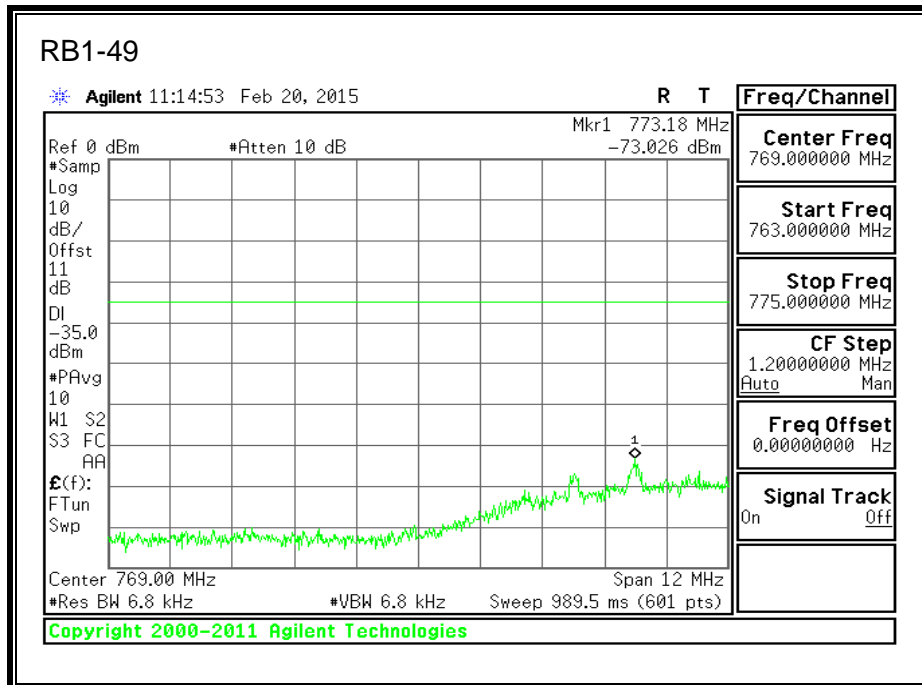

QPSK, 782MHz, 787 - 793MHz, (10MHz Bandwidth)

16QAM, 782MHz, 787 - 793MHz, (10MHz Bandwidth)

QPSK, 782MHz, 763 - 775MHz, (10MHz Bandwidth)

16QAM, 782MHz, 763 - 775MHz, (10MHz Bandwidth)

QPSK, 782MHz, 793 - 806MHz, (10MHz Bandwidth)

16QAM, 782MHz, 793 - 806MHz, (10MHz Bandwidth)

8.2.5. LTE BAND 17 BANDEDGE

QPSK, (5.0 MHz BAND WIDTH)

16QAM, (5.0 MHz BAND WIDTH)

QPSK, (10.0 MHz BAND WIDTH)

16QAM, (10.0 MHz BAND WIDTH)

8.2.6. LTE BAND 25 BANDEDGE