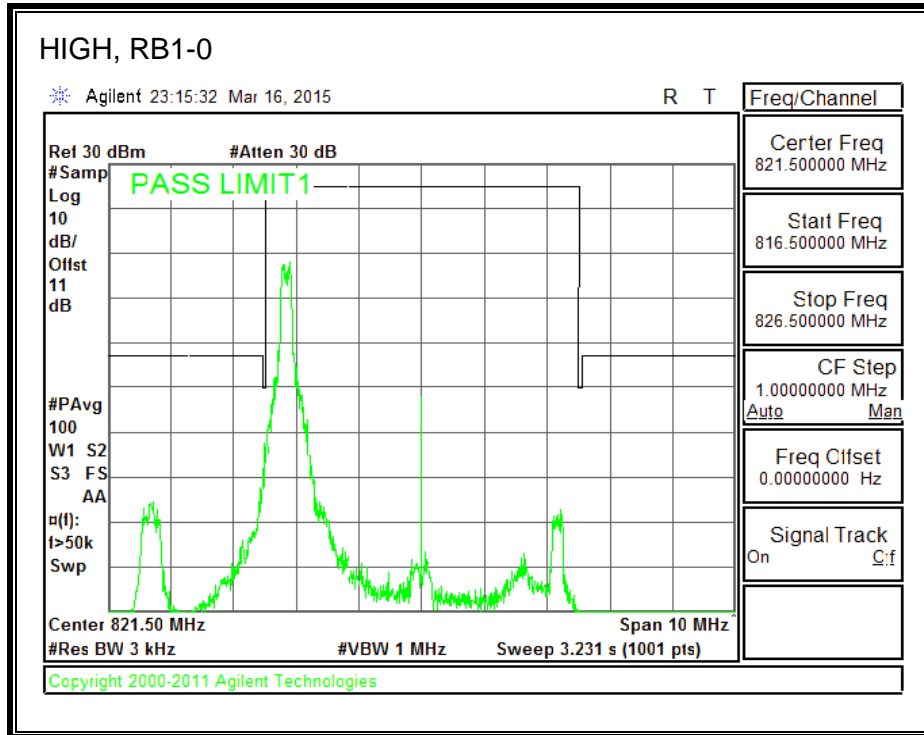

QPSK, (15.0 MHz BAND WIDTH)

16QAM, (15.0 MHz BAND WIDTH)

QPSK, (20.0 MHz BAND WIDTH)

16QAM, (20.0 MHz BAND WIDTH)

8.2.7. LTE BAND 26 EMISSION MASK

QPSK, (1.4 MHz BAND WIDTH)

16QAM, (1.4 MHz BAND WIDTH)

QPSK, (3.0 MHz BAND WIDTH)

16QAM, (3.0 MHz BAND WIDTH)

QPSK, (5.0 MHz BAND WIDTH)

16QAM, (5.0 MHz BAND WIDTH)

QPSK, (10.0 MHz BAND WIDTH)

16QAM, (10.0 MHz BAND WIDTH)

8.2.8. LTE BAND 41 EMISSION MASK

QPSK, (5.0 MHz BAND WIDTH)

16QAM, (5.0 MHz BAND WIDTH)

QPSK, (10.0 MHz BAND WIDTH)