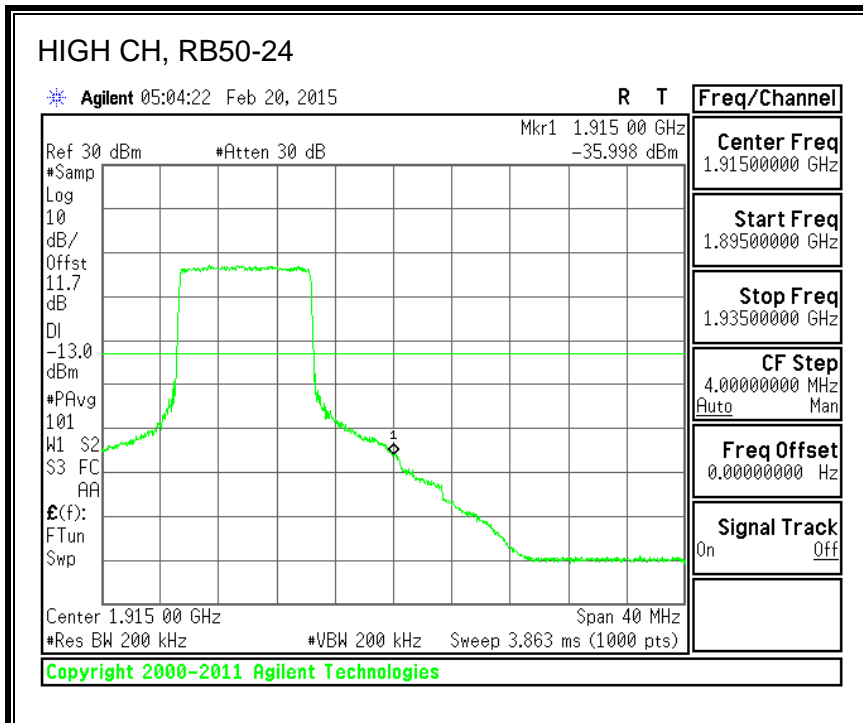

QPSK, (15.0 MHz BAND WIDTH)

16QAM, (15.0 MHz BAND WIDTH)

QPSK, (20.0 MHz BAND WIDTH)

16QAM, (20.0 MHz BAND WIDTH)

8.2.7. LTE BAND 26 EMISSION MASK

QPSK, (1.4 MHz BAND WIDTH)

16QAM, (1.4 MHz BAND WIDTH)

QPSK, (3.0 MHz BAND WIDTH)

16QAM, (3.0 MHz BAND WIDTH)

QPSK, (5.0 MHz BAND WIDTH)

16QAM, (5.0 MHz BAND WIDTH)

QPSK, (10.0 MHz BAND WIDTH)

16QAM, (10.0 MHz BAND WIDTH)

8.2.8. LTE BAND 41 EMISSION MASK

QPSK, (5.0 MHz BAND WIDTH)

16QAM, (5.0 MHz BAND WIDTH)

QPSK, (10.0 MHz BAND WIDTH)