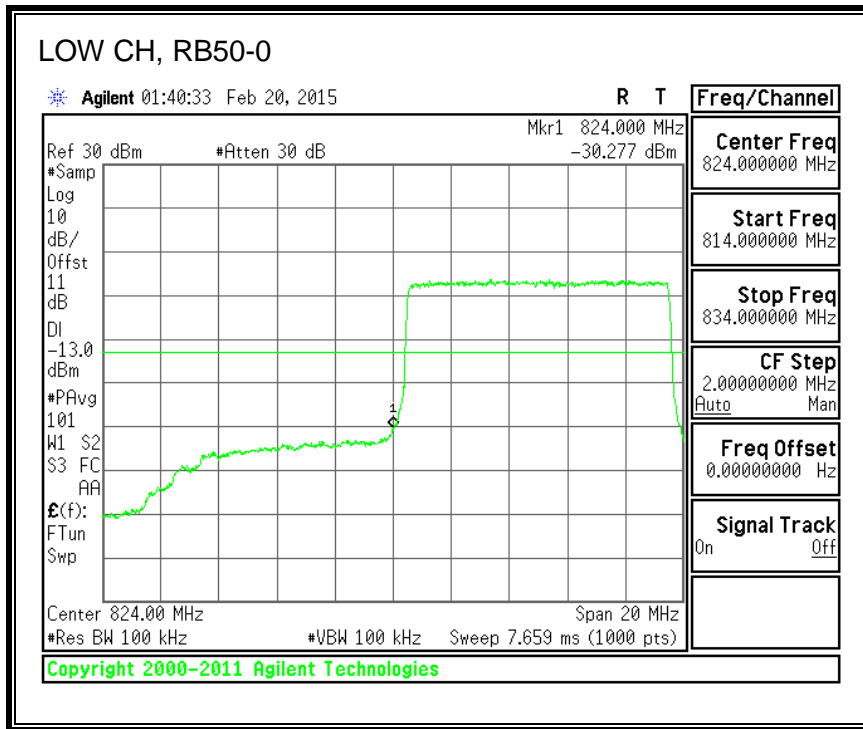

QPSK, (3.0 MHz BAND WIDTH)

16QAM, (3.0 MHz BAND WIDTH)

QPSK, (5.0 MHz BAND WIDTH)

16QAM, (5.0 MHz BAND WIDTH)

QPSK, (10.0 MHz BAND WIDTH)

16QAM, (10.0 MHz BAND WIDTH)

8.2.4. LTE BAND 13 BANDEDGE

QPSK, 779.5 MHz, 775 – 777MHz, (5.0MHz Bandwidth)

16QAM, 779.5MHz, 775 - 777MHz, (5MHz Bandwidth)

QPSK, 779.5MHz, 13, 782 - 793MHz, (5MHz Bandwidth)

16QAM, 779.5MHz, 783 - 793MHz, (5MHz Bandwidth)

QPSK, 779.5MHz, 763 - 775MHz, (5MHz Bandwidth)

16QAM, 779.5MHz, 763-775MHz, (5MHz Bandwidth)