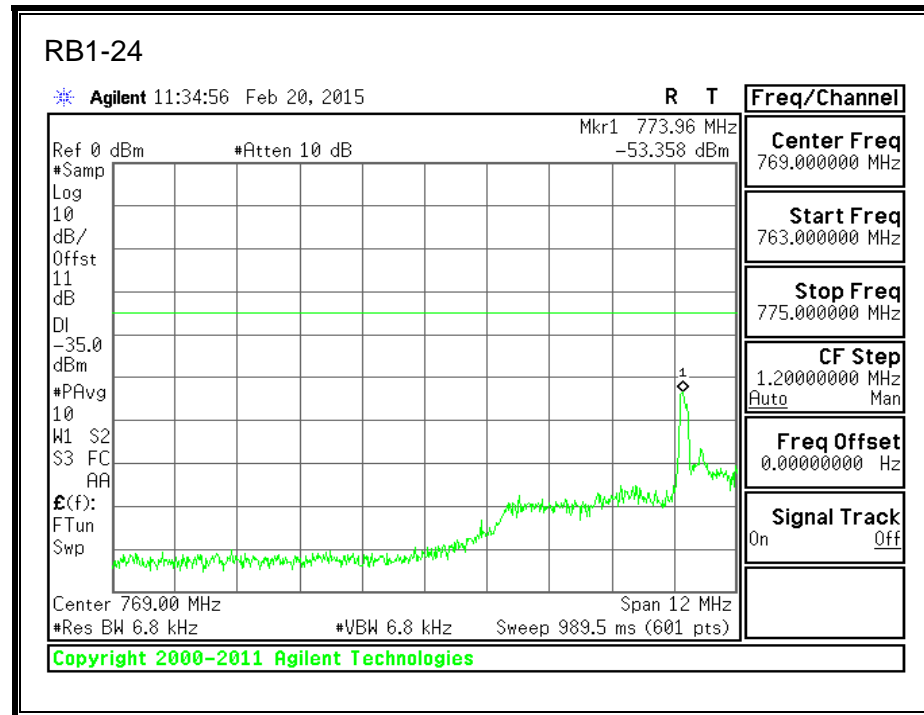

QPSK, (3.0 MHz BAND WIDTH)

16QAM, (3.0 MHz BAND WIDTH)

QPSK, (5.0 MHz BAND WIDTH)

16QAM, (5.0 MHz BAND WIDTH)

QPSK, (10.0 MHz BAND WIDTH)

16QAM, (10.0 MHz BAND WIDTH)

8.2.4. LTE BAND 13 BANDEDGE

QPSK, 779.5 MHz, 775 – 777MHz, (5.0MHz Bandwidth)

16QAM, 779.5MHz, 775 - 777MHz, (5MHz Bandwidth)

QPSK, 779.5MHz, 13, 782 - 793MHz, (5MHz Bandwidth)

16QAM, 779.5MHz, 783 - 793MHz, (5MHz Bandwidth)

QPSK, 779.5MHz, 763 - 775MHz, (5MHz Bandwidth)

16QAM, 779.5MHz, 763-775MHz, (5MHz Bandwidth)