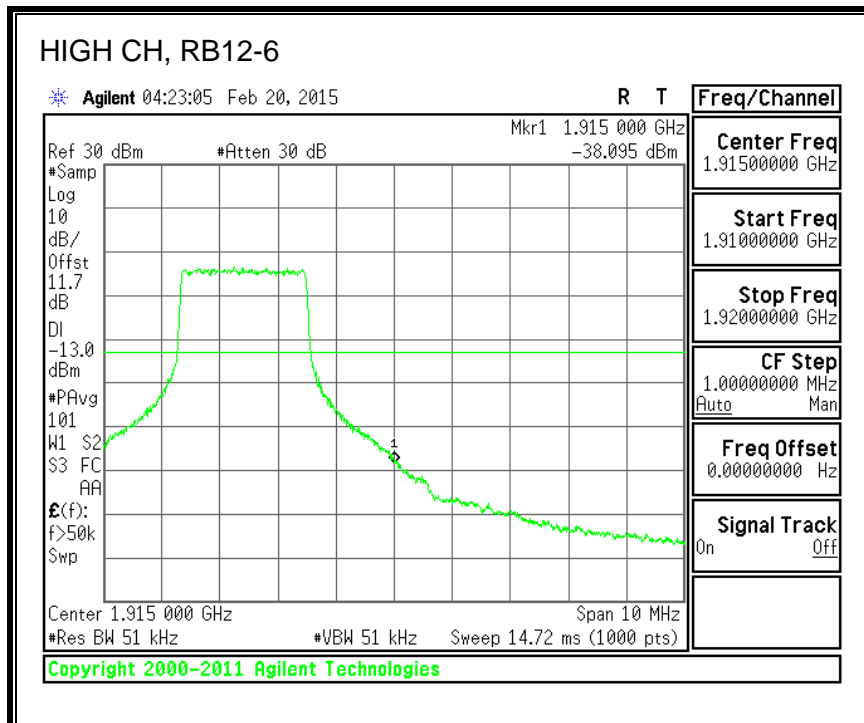

16QAM, 782MHz, 793 - 806MHz, (10MHz Bandwidth)

8.2.5. LTE BAND 17 BANDEDGE

QPSK, (5.0 MHz BAND WIDTH)

16QAM, (5.0 MHz BAND WIDTH)

QPSK, (10.0 MHz BAND WIDTH)

16QAM, (10.0 MHz BAND WIDTH)

8.2.6. LTE BAND 25 BANDEDGE

QPSK, (1.4 MHz BAND WIDTH)

16QAM, (1.4 MHz BAND WIDTH)

QPSK, (3.0 MHz BAND WIDTH)

16QAM, (3.0 MHz BAND WIDTH)

QPSK, (5.0 MHz BAND WIDTH)

16QAM, (5.0 MHz BAND WIDTH)

QPSK, (10.0 MHz BAND WIDTH)

16QAM, (10.0 MHz BAND WIDTH)

QPSK, (15.0 MHz BAND WIDTH)

16QAM, (15.0 MHz BAND WIDTH)

QPSK, (20.0 MHz BAND WIDTH)

16QAM, (20.0 MHz BAND WIDTH)

8.2.7. LTE BAND 26 EMISSION MASK

QPSK, (1.4 MHz BAND WIDTH)

16QAM, (1.4 MHz BAND WIDTH)

QPSK, (3.0 MHz BAND WIDTH)