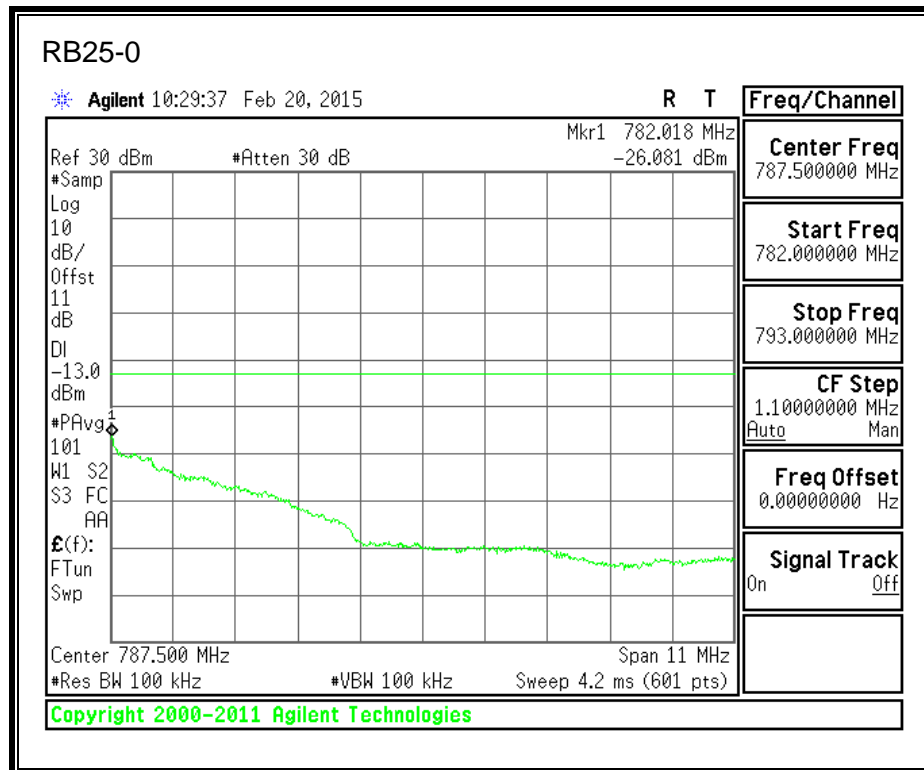

QPSK, (3.0 MHz BAND WIDTH)

16QAM, (3.0 MHz BAND WIDTH)

QPSK, (5.0 MHz BAND WIDTH)

16QAM, (5.0 MHz BAND WIDTH)

QPSK, (10.0 MHz BAND WIDTH)

16QAM, (10.0 MHz BAND WIDTH)

8.2.4. LTE BAND 13 BANDEDGE

QPSK, 779.5 MHz, 775 – 777MHz, (5.0MHz Bandwidth)

16QAM, 779.5MHz, 775 - 777MHz, (5MHz Bandwidth)

QPSK, 779.5MHz, 13, 782 - 793MHz, (5MHz Bandwidth)

16QAM, 779.5MHz, 783 - 793MHz, (5MHz Bandwidth)

QPSK, 779.5MHz, 763 - 775MHz, (5MHz Bandwidth)

16QAM, 779.5MHz, 763-775MHz, (5MHz Bandwidth)