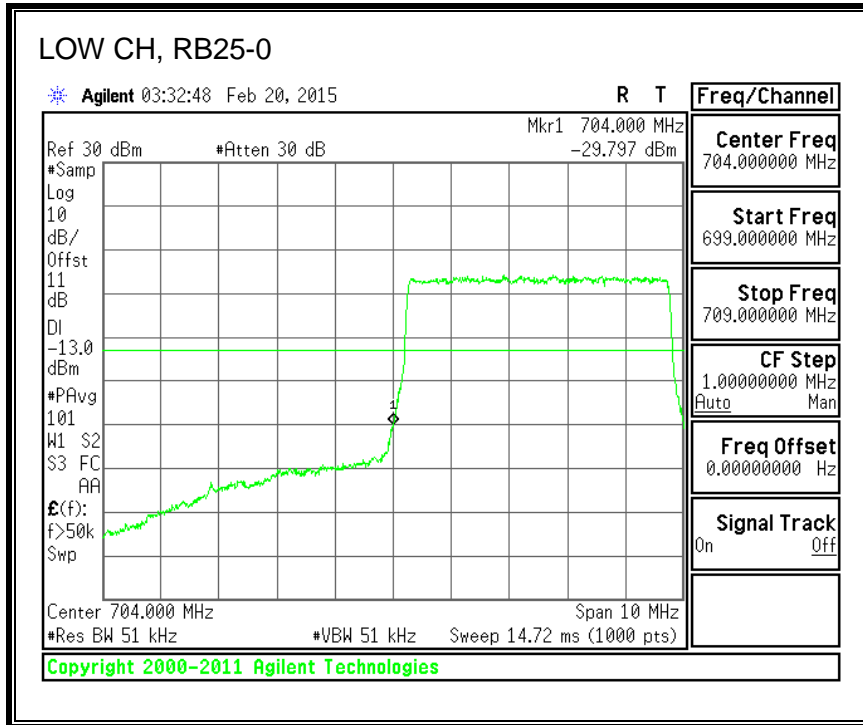

16QAM, 782MHz, 793 - 806MHz, (10MHz Bandwidth)

8.2.5. LTE BAND 17 BANDEDGE

QPSK, (5.0 MHz BAND WIDTH)

16QAM, (5.0 MHz BAND WIDTH)

QPSK, (10.0 MHz BAND WIDTH)

16QAM, (10.0 MHz BAND WIDTH)

8.2.6. LTE BAND 25 BANDEDGE