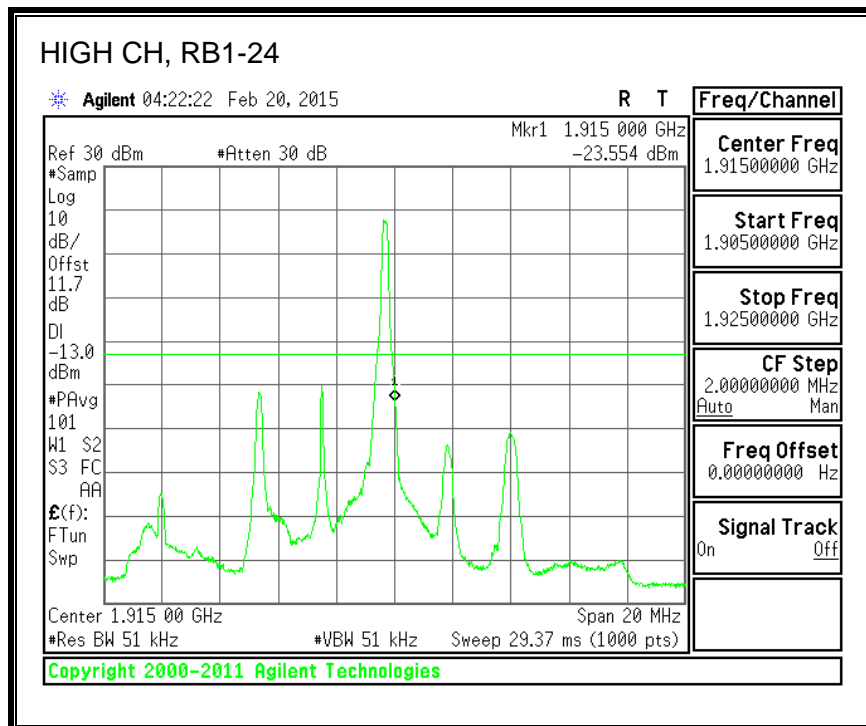

16QAM, 782MHz, 793 - 806MHz, (10MHz Bandwidth)

8.2.5. LTE BAND 17 BANDEDGE

QPSK, (5.0 MHz BAND WIDTH)

16QAM, (5.0 MHz BAND WIDTH)

QPSK, (10.0 MHz BAND WIDTH)

16QAM, (10.0 MHz BAND WIDTH)

8.2.6. LTE BAND 25 BANDEDGE

QPSK, (1.4 MHz BAND WIDTH)

16QAM, (1.4 MHz BAND WIDTH)

QPSK, (3.0 MHz BAND WIDTH)

16QAM, (3.0 MHz BAND WIDTH)

QPSK, (5.0 MHz BAND WIDTH)

16QAM, (5.0 MHz BAND WIDTH)

QPSK, (10.0 MHz BAND WIDTH)

16QAM, (10.0 MHz BAND WIDTH)

QPSK, (15.0 MHz BAND WIDTH)

16QAM, (15.0 MHz BAND WIDTH)

QPSK, (20.0 MHz BAND WIDTH)

16QAM, (20.0 MHz BAND WIDTH)

8.2.7. LTE BAND 26 EMISSION MASK

QPSK, (1.4 MHz BAND WIDTH)

16QAM, (1.4 MHz BAND WIDTH)

QPSK, (3.0 MHz BAND WIDTH)