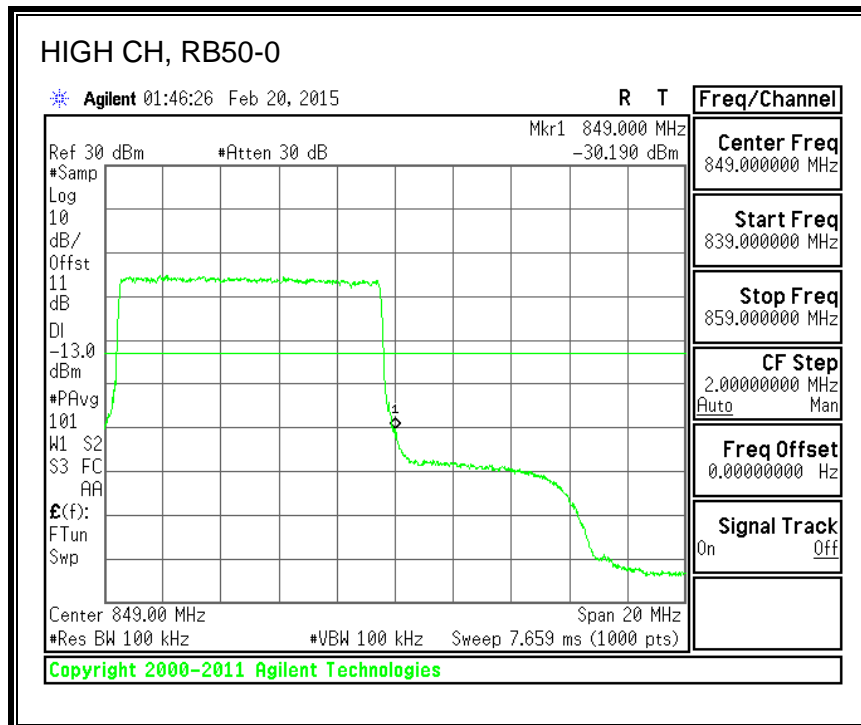

QPSK, (3.0 MHz BAND WIDTH)

16QAM, (3.0 MHz BAND WIDTH)

QPSK, (5.0 MHz BAND WIDTH)

16QAM, (5.0 MHz BAND WIDTH)

QPSK, (10.0 MHz BAND WIDTH)

16QAM, (10.0 MHz BAND WIDTH)

8.2.4. LTE BAND 13 BANDEDGE

QPSK, 779.5 MHz, 775 – 777MHz, (5.0MHz Bandwidth)

16QAM, 779.5MHz, 775 - 777MHz, (5MHz Bandwidth)

QPSK, 779.5MHz, 13, 782 - 793MHz, (5MHz Bandwidth)

16QAM, 779.5MHz, 783 - 793MHz, (5MHz Bandwidth)

QPSK, 779.5MHz, 763 - 775MHz, (5MHz Bandwidth)

16QAM, 779.5MHz, 763-775MHz, (5MHz Bandwidth)