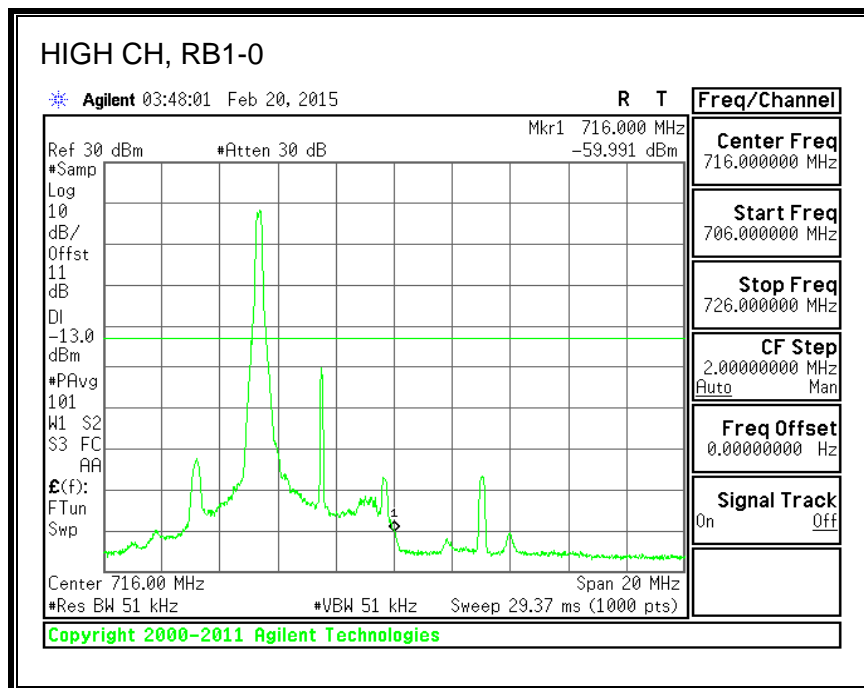

QPSK, 782MHz, 787 - 793MHz, (10MHz Bandwidth)

16QAM, 782MHz, 787 - 793MHz, (10MHz Bandwidth)

QPSK, 782MHz, 763 - 775MHz, (10MHz Bandwidth)

16QAM, 782MHz, 763 - 775MHz, (10MHz Bandwidth)

QPSK, 782MHz, 793 - 806MHz, (10MHz Bandwidth)

16QAM, 782MHz, 793 - 806MHz, (10MHz Bandwidth)

8.2.5. LTE BAND 17 BANDEDGE

QPSK, (5.0 MHz BAND WIDTH)

16QAM, (5.0 MHz BAND WIDTH)

QPSK, (10.0 MHz BAND WIDTH)

16QAM, (10.0 MHz BAND WIDTH)

8.2.6. LTE BAND 25 BANDEDGE