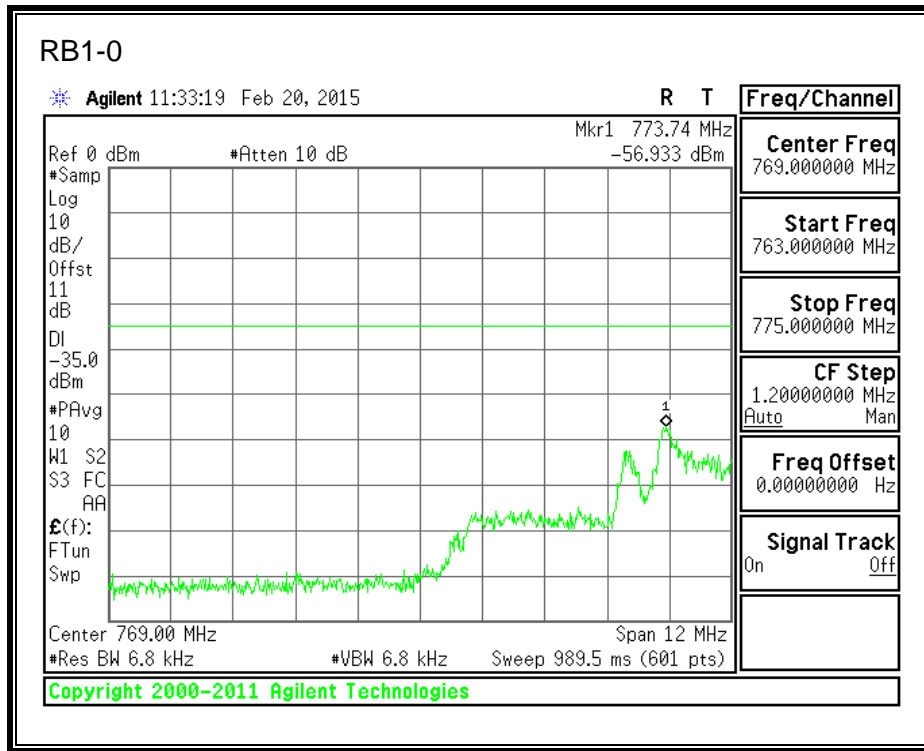

QPSK, (3.0 MHz BAND WIDTH)

16QAM, (3.0 MHz BAND WIDTH)

QPSK, (5.0 MHz BAND WIDTH)

16QAM, (5.0 MHz BAND WIDTH)

QPSK, (10.0 MHz BAND WIDTH)

16QAM, (10.0 MHz BAND WIDTH)

8.2.4. LTE BAND 13 BANDEDGE

QPSK, 779.5 MHz, 775 – 777MHz, (5.0MHz Bandwidth)

16QAM, 779.5MHz, 775 - 777MHz, (5MHz Bandwidth)

QPSK, 779.5MHz, 13, 782 - 793MHz, (5MHz Bandwidth)

16QAM, 779.5MHz, 783 - 793MHz, (5MHz Bandwidth)

QPSK, 779.5MHz, 763 - 775MHz, (5MHz Bandwidth)

16QAM, 779.5MHz, 763-775MHz, (5MHz Bandwidth)