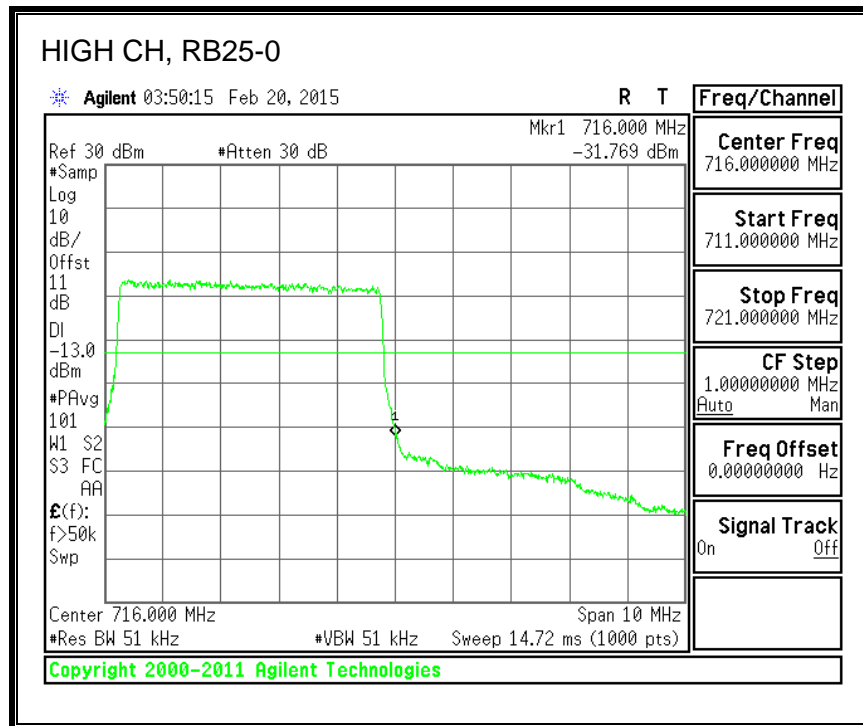

16QAM, 782MHz, 793 - 806MHz, (10MHz Bandwidth)

8.2.5. LTE BAND 17 BANDEDGE

QPSK, (5.0 MHz BAND WIDTH)

16QAM, (5.0 MHz BAND WIDTH)

QPSK, (10.0 MHz BAND WIDTH)

16QAM, (10.0 MHz BAND WIDTH)

8.2.6. LTE BAND 25 BANDEDGE