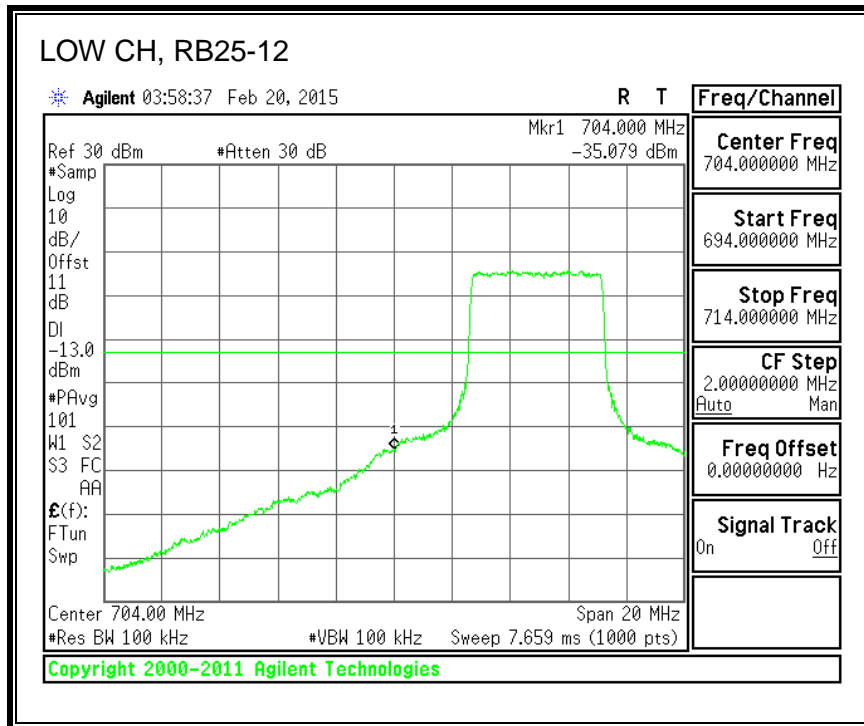

16QAM, 782MHz, 793 - 806MHz, (10MHz Bandwidth)

8.2.5. LTE BAND 17 BANDEDGE

QPSK, (5.0 MHz BAND WIDTH)

16QAM, (5.0 MHz BAND WIDTH)

QPSK, (10.0 MHz BAND WIDTH)

16QAM, (10.0 MHz BAND WIDTH)

8.2.6. LTE BAND 25 BANDEDGE