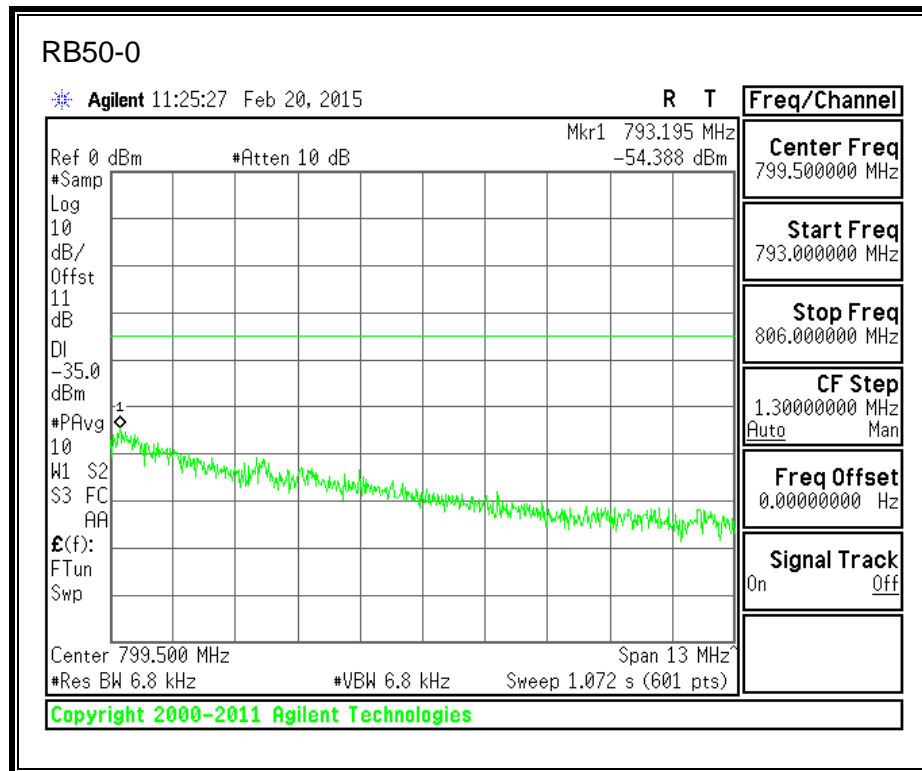

QPSK, 782MHz, 787 - 793MHz, (10MHz Bandwidth)

16QAM, 782MHz, 787 - 793MHz, (10MHz Bandwidth)

QPSK, 782MHz, 763 - 775MHz, (10MHz Bandwidth)

16QAM, 782MHz, 763 - 775MHz, (10MHz Bandwidth)

QPSK, 782MHz, 793 - 806MHz, (10MHz Bandwidth)

16QAM, 782MHz, 793 - 806MHz, (10MHz Bandwidth)

8.2.5. LTE BAND 17 BANDEDGE

QPSK, (5.0 MHz BAND WIDTH)

16QAM, (5.0 MHz BAND WIDTH)

QPSK, (10.0 MHz BAND WIDTH)

16QAM, (10.0 MHz BAND WIDTH)

8.2.6. LTE BAND 25 BANDEDGE