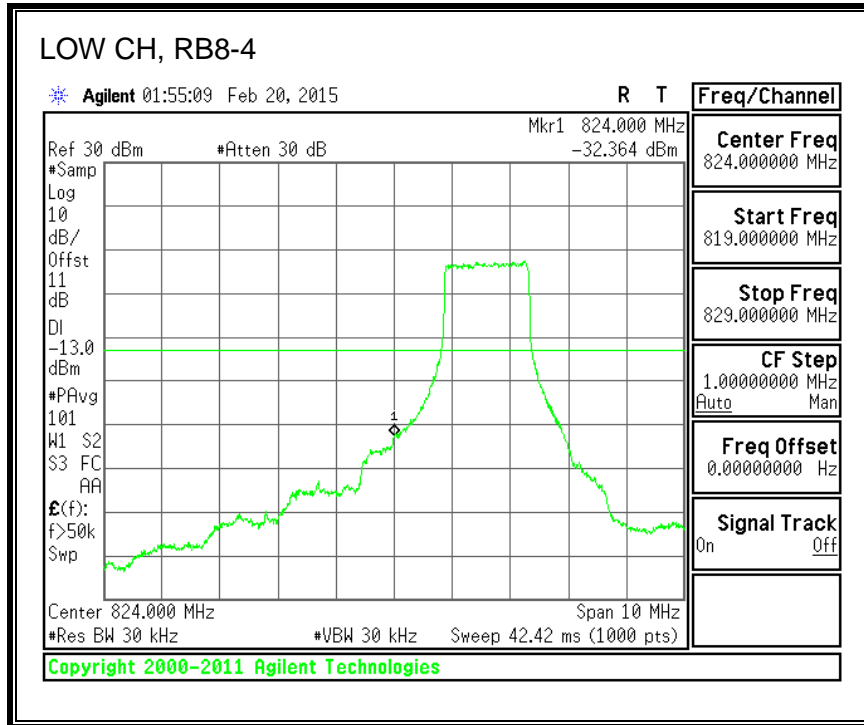

QPSK, (3.0 MHz BAND WIDTH)

16QAM, (3.0 MHz BAND WIDTH)

QPSK, (5.0 MHz BAND WIDTH)

16QAM, (5.0 MHz BAND WIDTH)

QPSK, (10.0 MHz BAND WIDTH)

16QAM, (10.0 MHz BAND WIDTH)

8.2.4. LTE BAND 13 BANDEDGE

QPSK, 779.5 MHz, 775 – 777MHz, (5.0MHz Bandwidth)

16QAM, 779.5MHz, 775 - 777MHz, (5MHz Bandwidth)

QPSK, 779.5MHz, 13, 782 - 793MHz, (5MHz Bandwidth)

16QAM, 779.5MHz, 783 - 793MHz, (5MHz Bandwidth)

QPSK, 779.5MHz, 763 - 775MHz, (5MHz Bandwidth)

16QAM, 779.5MHz, 763-775MHz, (5MHz Bandwidth)