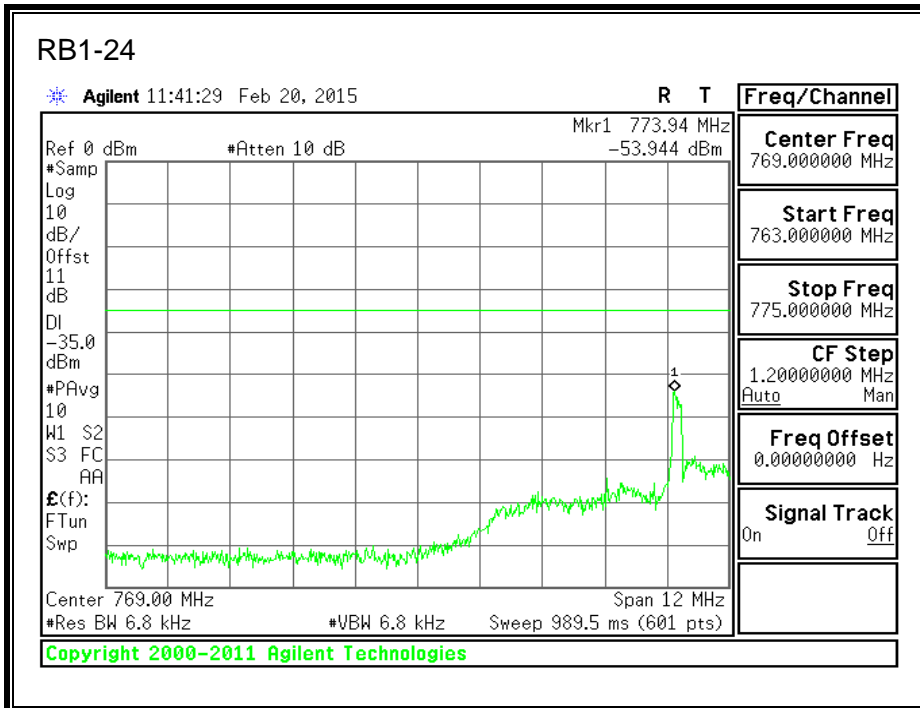

QPSK, (3.0 MHz BAND WIDTH)

16QAM, (3.0 MHz BAND WIDTH)

QPSK, (5.0 MHz BAND WIDTH)

16QAM, (5.0 MHz BAND WIDTH)

QPSK, (10.0 MHz BAND WIDTH)

16QAM, (10.0 MHz BAND WIDTH)

8.2.4. LTE BAND 13 BANDEDGE

QPSK, 779.5 MHz, 775 – 777MHz, (5.0MHz Bandwidth)

16QAM, 779.5MHz, 775 - 777MHz, (5MHz Bandwidth)

QPSK, 779.5MHz, 13, 782 - 793MHz, (5MHz Bandwidth)

16QAM, 779.5MHz, 783 - 793MHz, (5MHz Bandwidth)

QPSK, 779.5MHz, 763 - 775MHz, (5MHz Bandwidth)

16QAM, 779.5MHz, 763-775MHz, (5MHz Bandwidth)