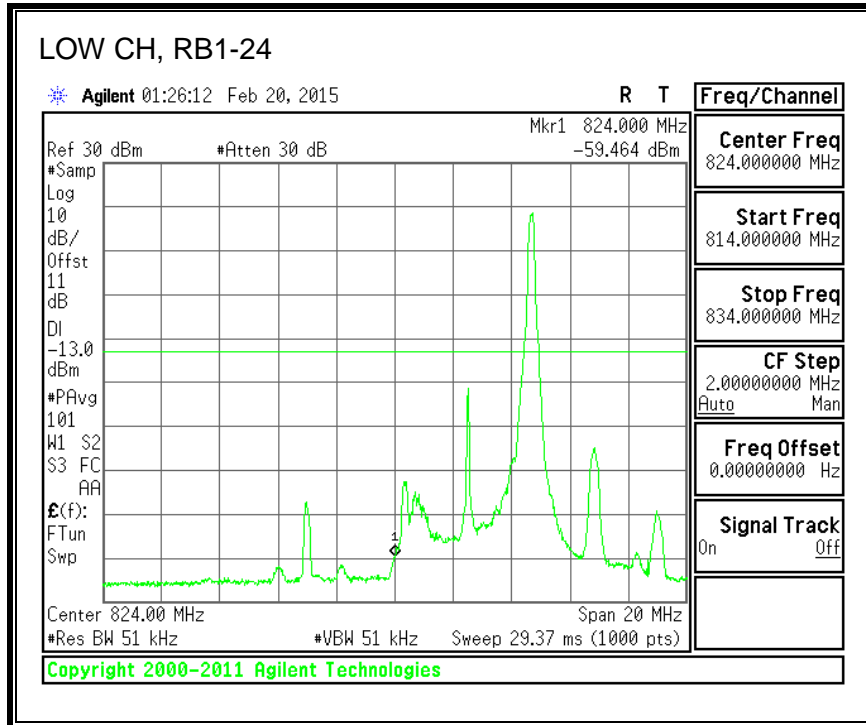

QPSK, (3.0 MHz BAND WIDTH)

16QAM, (3.0 MHz BAND WIDTH)

QPSK, (5.0 MHz BAND WIDTH)

16QAM, (5.0 MHz BAND WIDTH)

QPSK, (10.0 MHz BAND WIDTH)

16QAM, (10.0 MHz BAND WIDTH)

8.2.4. LTE BAND 13 BANDEDGE

QPSK, 779.5 MHz, 775 – 777MHz, (5.0MHz Bandwidth)

16QAM, 779.5MHz, 775 - 777MHz, (5MHz Bandwidth)

QPSK, 779.5MHz, 13, 782 - 793MHz, (5MHz Bandwidth)

16QAM, 779.5MHz, 783 - 793MHz, (5MHz Bandwidth)

QPSK, 779.5MHz, 763 - 775MHz, (5MHz Bandwidth)

16QAM, 779.5MHz, 763-775MHz, (5MHz Bandwidth)