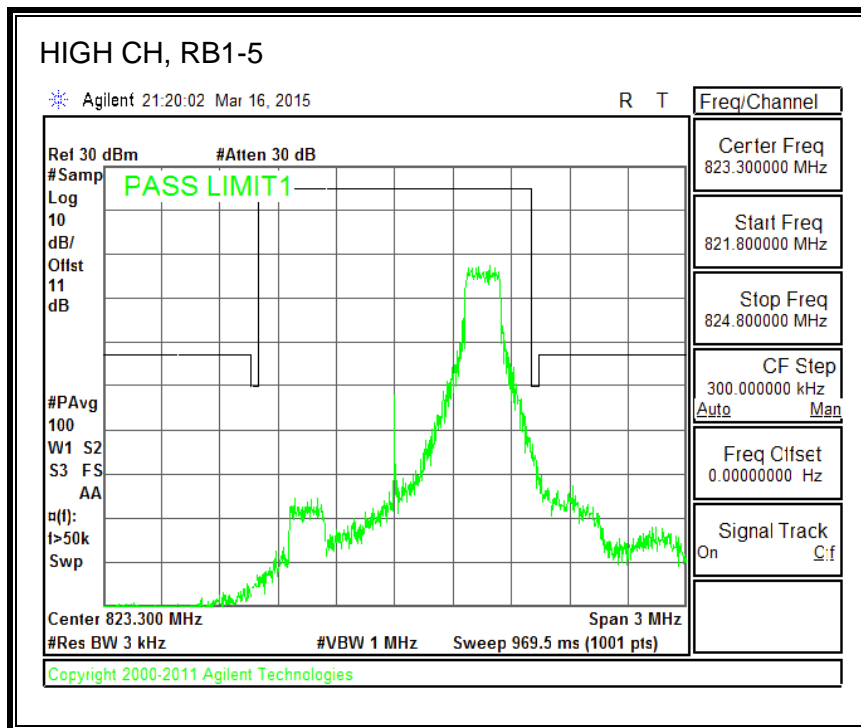

QPSK, (15.0 MHz BAND WIDTH)

16QAM, (15.0 MHz BAND WIDTH)

QPSK, (20.0 MHz BAND WIDTH)

16QAM, (20.0 MHz BAND WIDTH)

8.2.7. LTE BAND 26 EMISSION MASK

QPSK, (1.4 MHz BAND WIDTH)

16QAM, (1.4 MHz BAND WIDTH)

QPSK, (3.0 MHz BAND WIDTH)

16QAM, (3.0 MHz BAND WIDTH)

QPSK, (5.0 MHz BAND WIDTH)

16QAM, (5.0 MHz BAND WIDTH)

QPSK, (10.0 MHz BAND WIDTH)

16QAM, (10.0 MHz BAND WIDTH)

8.2.8. LTE BAND 41 EMISSION MASK

QPSK, (5.0 MHz BAND WIDTH)

16QAM, (5.0 MHz BAND WIDTH)

QPSK, (10.0 MHz BAND WIDTH)