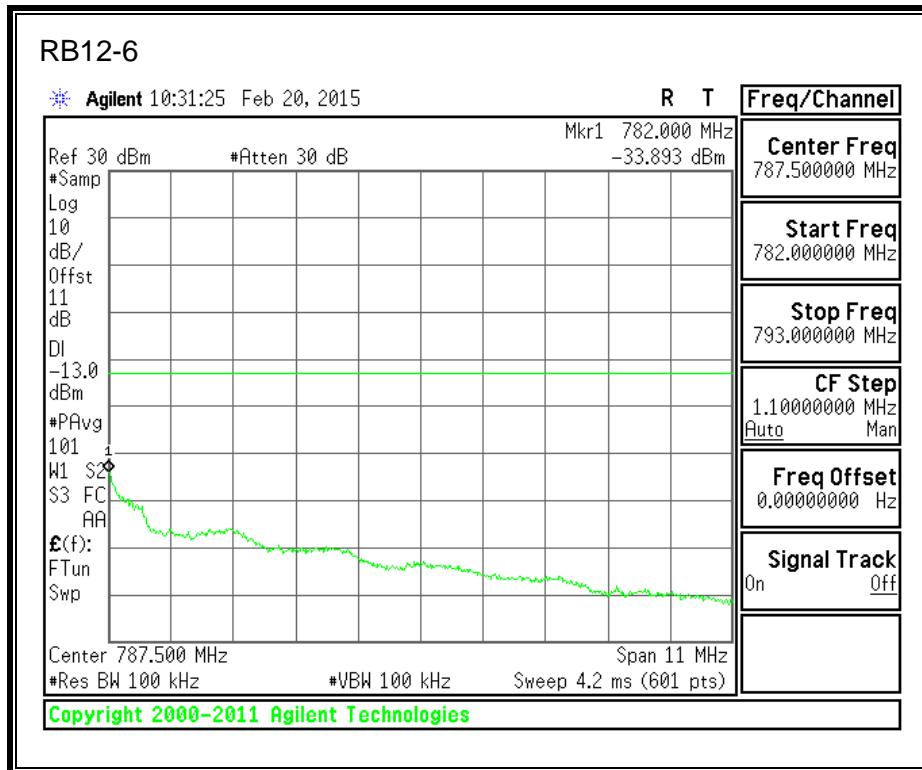

QPSK, (3.0 MHz BAND WIDTH)

16QAM, (3.0 MHz BAND WIDTH)

QPSK, (5.0 MHz BAND WIDTH)

16QAM, (5.0 MHz BAND WIDTH)

QPSK, (10.0 MHz BAND WIDTH)

16QAM, (10.0 MHz BAND WIDTH)

8.2.4. LTE BAND 13 BANDEDGE

QPSK, 779.5 MHz, 775 – 777MHz, (5.0MHz Bandwidth)

16QAM, 779.5MHz, 775 - 777MHz, (5MHz Bandwidth)

QPSK, 779.5MHz, 13, 782 - 793MHz, (5MHz Bandwidth)

16QAM, 779.5MHz, 783 - 793MHz, (5MHz Bandwidth)

QPSK, 779.5MHz, 763 - 775MHz, (5MHz Bandwidth)

16QAM, 779.5MHz, 763-775MHz, (5MHz Bandwidth)