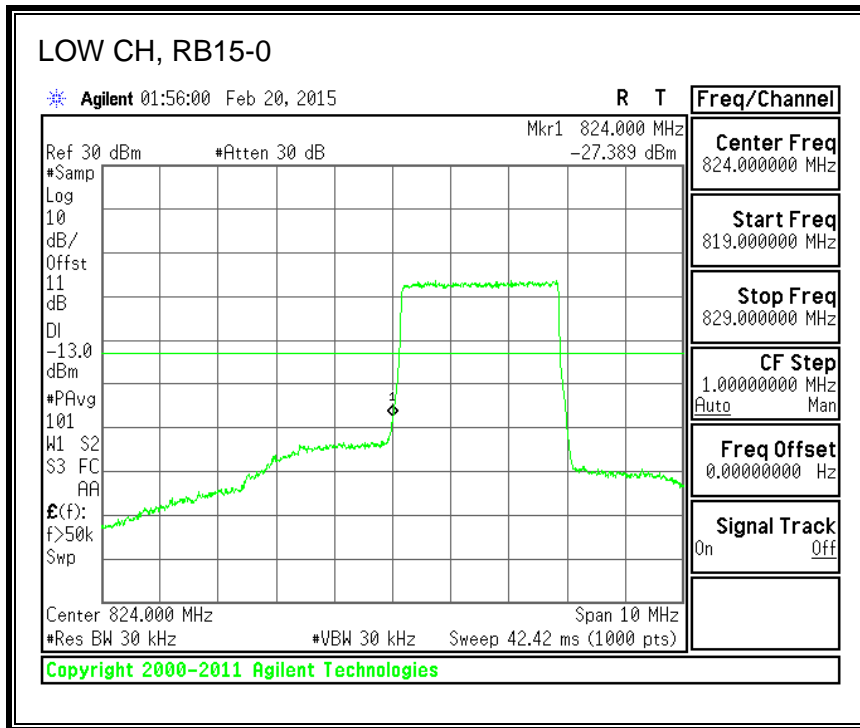

QPSK, (3.0 MHz BAND WIDTH)

16QAM, (3.0 MHz BAND WIDTH)

QPSK, (5.0 MHz BAND WIDTH)

16QAM, (5.0 MHz BAND WIDTH)

QPSK, (10.0 MHz BAND WIDTH)

16QAM, (10.0 MHz BAND WIDTH)

8.2.4. LTE BAND 13 BANDEDGE

QPSK, 779.5 MHz, 775 – 777MHz, (5.0MHz Bandwidth)

16QAM, 779.5MHz, 775 - 777MHz, (5MHz Bandwidth)

QPSK, 779.5MHz, 13, 782 - 793MHz, (5MHz Bandwidth)

16QAM, 779.5MHz, 783 - 793MHz, (5MHz Bandwidth)

QPSK, 779.5MHz, 763 - 775MHz, (5MHz Bandwidth)

16QAM, 779.5MHz, 763-775MHz, (5MHz Bandwidth)