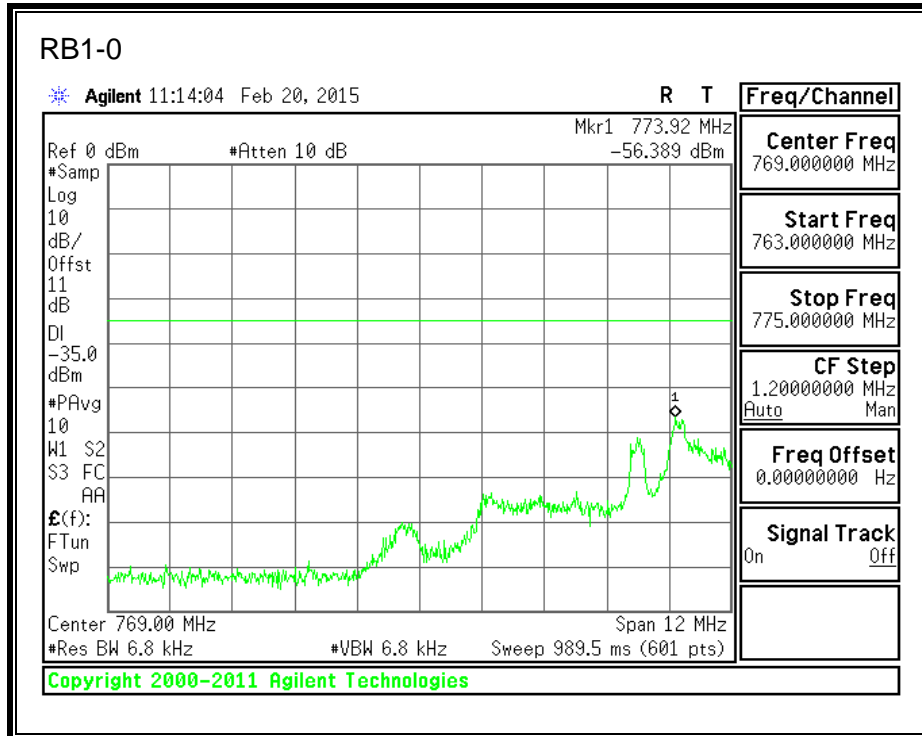

QPSK, 782MHz, 787 - 793MHz, (10MHz Bandwidth)

16QAM, 782MHz, 787 - 793MHz, (10MHz Bandwidth)

QPSK, 782MHz, 763 - 775MHz, (10MHz Bandwidth)

16QAM, 782MHz, 763 - 775MHz, (10MHz Bandwidth)

QPSK, 782MHz, 793 - 806MHz, (10MHz Bandwidth)

16QAM, 782MHz, 793 - 806MHz, (10MHz Bandwidth)

8.2.5. LTE BAND 17 BANDEDGE

QPSK, (5.0 MHz BAND WIDTH)

16QAM, (5.0 MHz BAND WIDTH)

QPSK, (10.0 MHz BAND WIDTH)

16QAM, (10.0 MHz BAND WIDTH)

8.2.6. LTE BAND 25 BANDEDGE