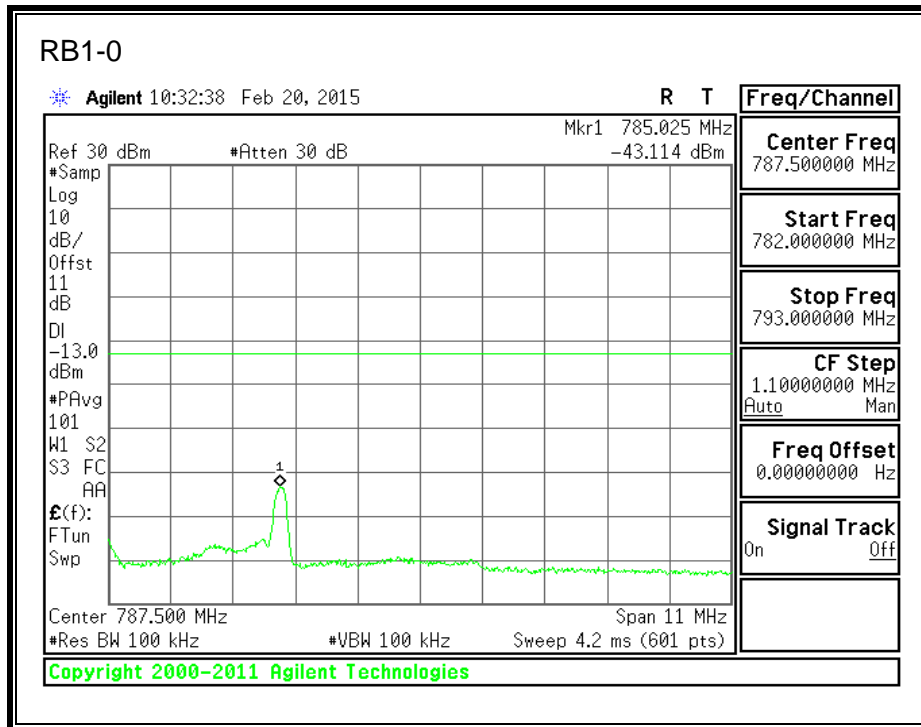

QPSK, (3.0 MHz BAND WIDTH)

16QAM, (3.0 MHz BAND WIDTH)

QPSK, (5.0 MHz BAND WIDTH)

16QAM, (5.0 MHz BAND WIDTH)

QPSK, (10.0 MHz BAND WIDTH)

16QAM, (10.0 MHz BAND WIDTH)

8.2.4. LTE BAND 13 BANDEDGE

QPSK, 779.5 MHz, 775 – 777MHz, (5.0MHz Bandwidth)

16QAM, 779.5MHz, 775 - 777MHz, (5MHz Bandwidth)

QPSK, 779.5MHz, 13, 782 - 793MHz, (5MHz Bandwidth)

16QAM, 779.5MHz, 783 - 793MHz, (5MHz Bandwidth)

QPSK, 779.5MHz, 763 - 775MHz, (5MHz Bandwidth)

16QAM, 779.5MHz, 763-775MHz, (5MHz Bandwidth)

QPSK, 779.5MHz, 793 - 806MHz, (5MHz Bandwidth)

16QAM, 779.5MHz, 793 - 806MHz, (5MHz Bandwidth)

QPSK, 782MHz, 775 – 779.5MHz, (5MHz Bandwidth)

16QAM, 782MHz, 775 - 777MHz, (5MHz Bandwidth)

QPSK, 782MHz, 784.5 - 793MHz, (5MHz Bandwidth)