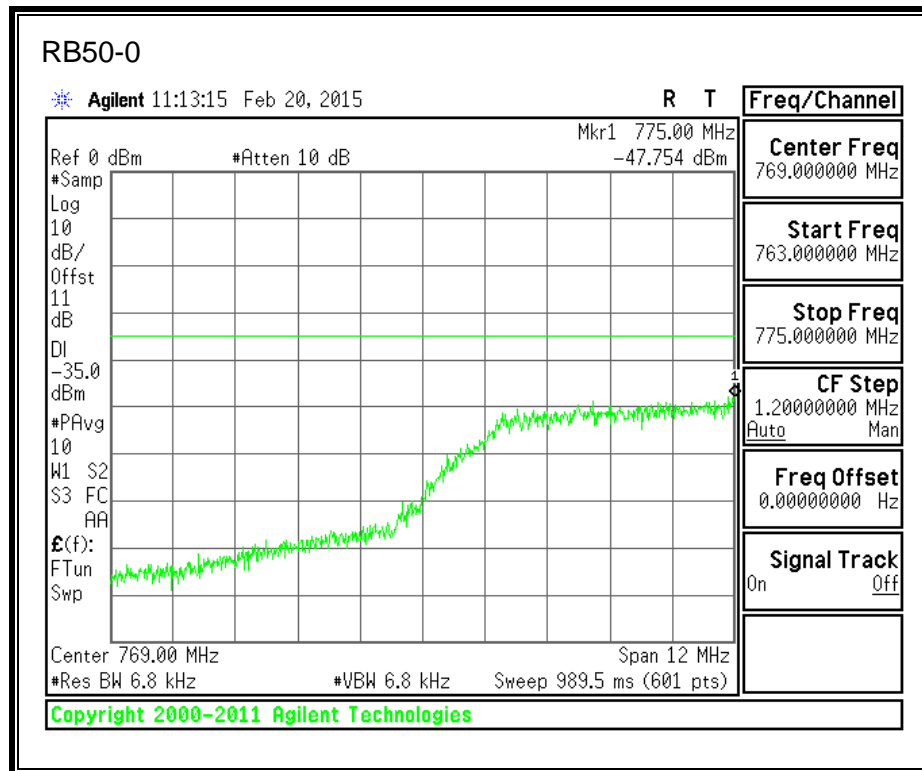

QPSK, 782MHz, 787 - 793MHz, (10MHz Bandwidth)

16QAM, 782MHz, 787 - 793MHz, (10MHz Bandwidth)

QPSK, 782MHz, 763 - 775MHz, (10MHz Bandwidth)

16QAM, 782MHz, 763 - 775MHz, (10MHz Bandwidth)

QPSK, 782MHz, 793 - 806MHz, (10MHz Bandwidth)

16QAM, 782MHz, 793 - 806MHz, (10MHz Bandwidth)

8.2.5. LTE BAND 17 BANDEDGE

QPSK, (5.0 MHz BAND WIDTH)

16QAM, (5.0 MHz BAND WIDTH)

QPSK, (10.0 MHz BAND WIDTH)

16QAM, (10.0 MHz BAND WIDTH)

8.2.6. LTE BAND 25 BANDEDGE