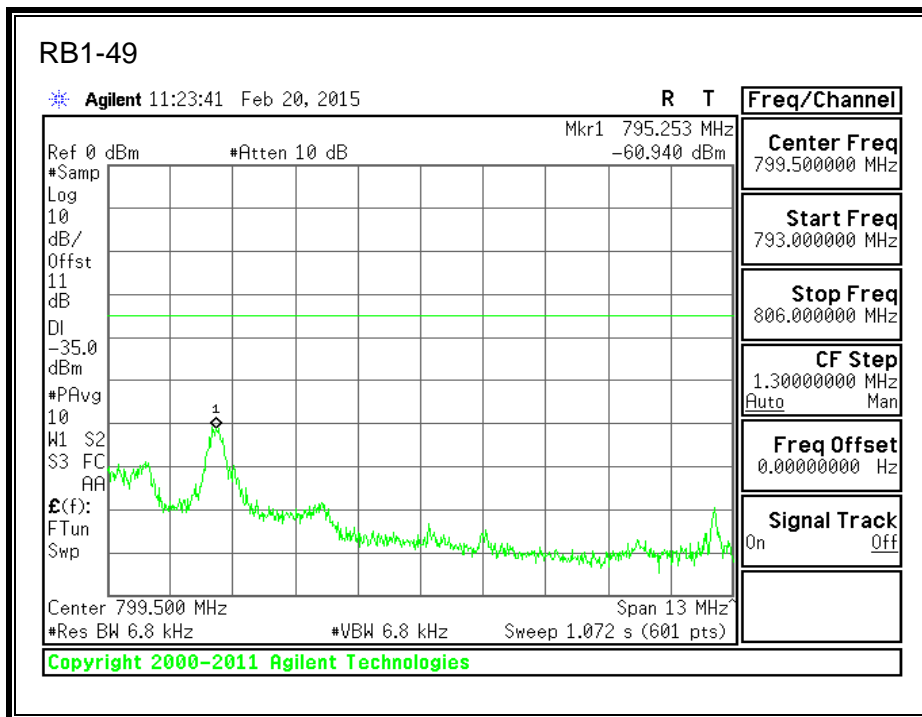

QPSK, 782MHz, 787 - 793MHz, (10MHz Bandwidth)

16QAM, 782MHz, 787 - 793MHz, (10MHz Bandwidth)

QPSK, 782MHz, 763 - 775MHz, (10MHz Bandwidth)

16QAM, 782MHz, 763 - 775MHz, (10MHz Bandwidth)

QPSK, 782MHz, 793 - 806MHz, (10MHz Bandwidth)

16QAM, 782MHz, 793 - 806MHz, (10MHz Bandwidth)

8.2.5. LTE BAND 17 BANDEDGE

QPSK, (5.0 MHz BAND WIDTH)

16QAM, (5.0 MHz BAND WIDTH)

QPSK, (10.0 MHz BAND WIDTH)

16QAM, (10.0 MHz BAND WIDTH)

8.2.6. LTE BAND 25 BANDEDGE