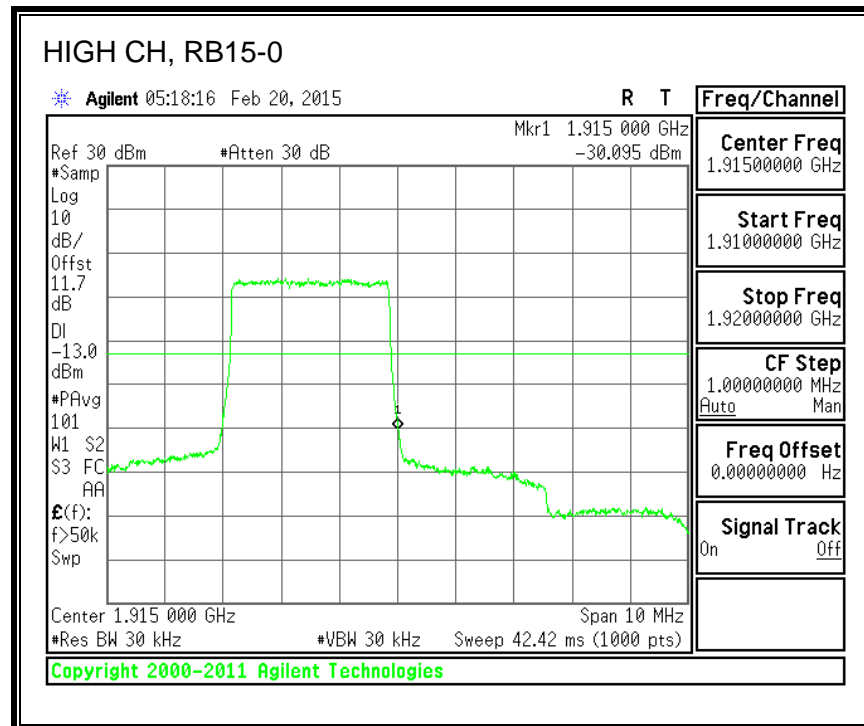

16QAM, 782MHz, 793 - 806MHz, (10MHz Bandwidth)

8.2.5. LTE BAND 17 BANDEDGE

QPSK, (5.0 MHz BAND WIDTH)

16QAM, (5.0 MHz BAND WIDTH)

QPSK, (10.0 MHz BAND WIDTH)

16QAM, (10.0 MHz BAND WIDTH)

8.2.6. LTE BAND 25 BANDEDGE

QPSK, (1.4 MHz BAND WIDTH)

16QAM, (1.4 MHz BAND WIDTH)

QPSK, (3.0 MHz BAND WIDTH)

16QAM, (3.0 MHz BAND WIDTH)

QPSK, (5.0 MHz BAND WIDTH)

16QAM, (5.0 MHz BAND WIDTH)

QPSK, (10.0 MHz BAND WIDTH)

16QAM, (10.0 MHz BAND WIDTH)

QPSK, (15.0 MHz BAND WIDTH)

16QAM, (15.0 MHz BAND WIDTH)

QPSK, (20.0 MHz BAND WIDTH)

16QAM, (20.0 MHz BAND WIDTH)

8.2.7. LTE BAND 26 EMISSION MASK

QPSK, (1.4 MHz BAND WIDTH)

16QAM, (1.4 MHz BAND WIDTH)

QPSK, (3.0 MHz BAND WIDTH)