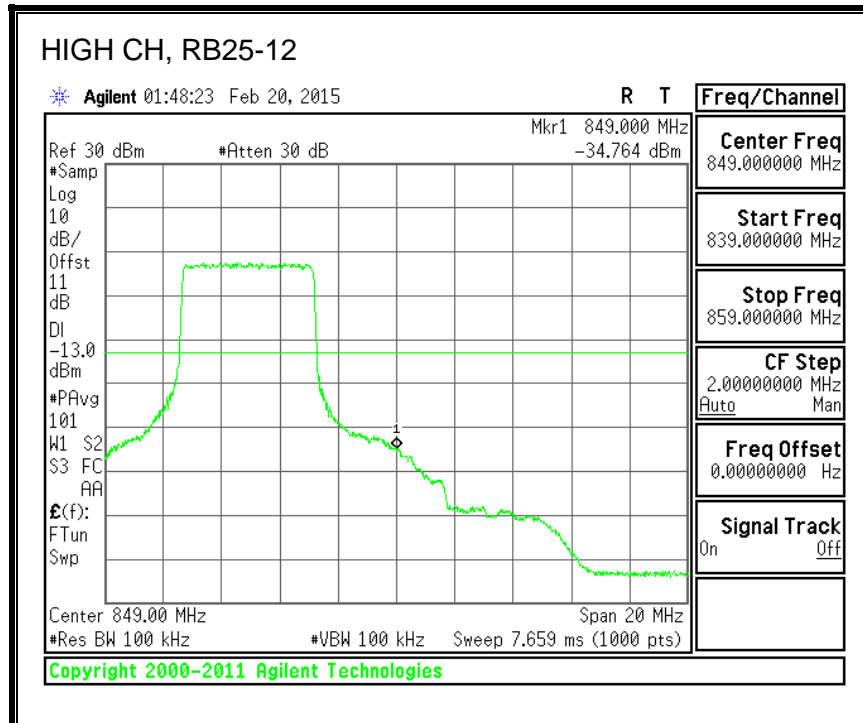

QPSK, (3.0 MHz BAND WIDTH)

16QAM, (3.0 MHz BAND WIDTH)

QPSK, (5.0 MHz BAND WIDTH)

16QAM, (5.0 MHz BAND WIDTH)

QPSK, (10.0 MHz BAND WIDTH)

16QAM, (10.0 MHz BAND WIDTH)

8.2.4. LTE BAND 13 BANDEDGE

QPSK, 779.5 MHz, 775 – 777MHz, (5.0MHz Bandwidth)