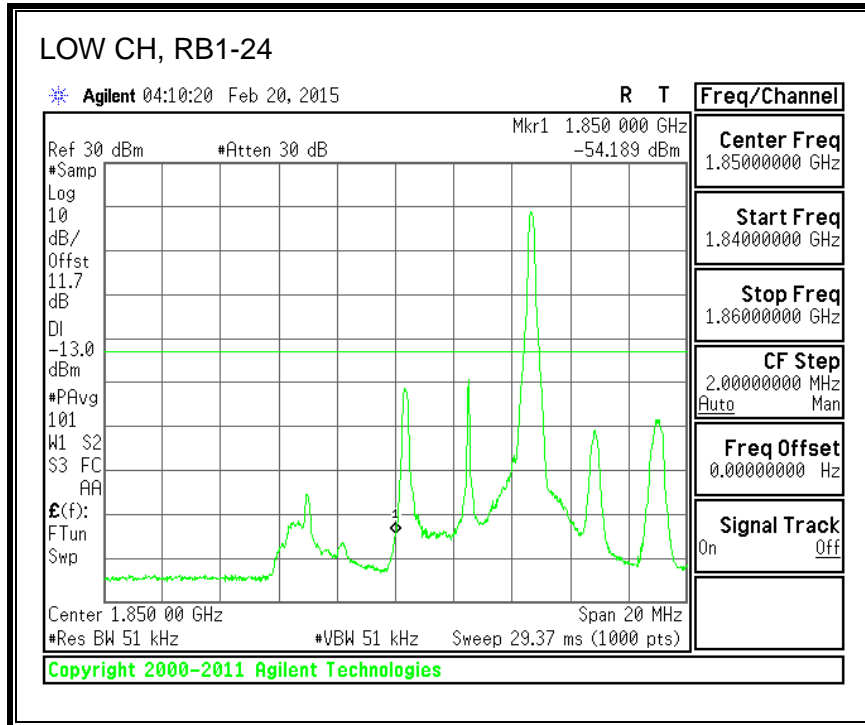

16QAM, 782MHz, 793 - 806MHz, (10MHz Bandwidth)

8.2.5. LTE BAND 17 BANDEDGE

QPSK, (5.0 MHz BAND WIDTH)

16QAM, (5.0 MHz BAND WIDTH)

QPSK, (10.0 MHz BAND WIDTH)

16QAM, (10.0 MHz BAND WIDTH)

8.2.6. LTE BAND 25 BANDEDGE

QPSK, (1.4 MHz BAND WIDTH)

16QAM, (1.4 MHz BAND WIDTH)

QPSK, (3.0 MHz BAND WIDTH)

16QAM, (3.0 MHz BAND WIDTH)

QPSK, (5.0 MHz BAND WIDTH)

16QAM, (5.0 MHz BAND WIDTH)

QPSK, (10.0 MHz BAND WIDTH)

16QAM, (10.0 MHz BAND WIDTH)

QPSK, (15.0 MHz BAND WIDTH)

16QAM, (15.0 MHz BAND WIDTH)

QPSK, (20.0 MHz BAND WIDTH)

16QAM, (20.0 MHz BAND WIDTH)

8.2.7. LTE BAND 26 EMISSION MASK

QPSK, (1.4 MHz BAND WIDTH)

16QAM, (1.4 MHz BAND WIDTH)

QPSK, (3.0 MHz BAND WIDTH)