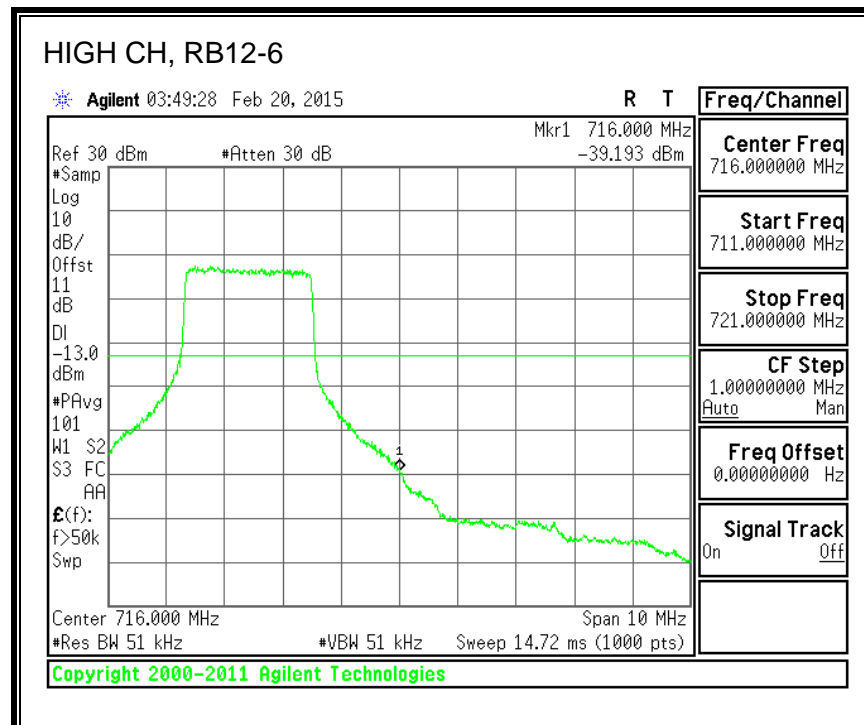

16QAM, 782MHz, 793 - 806MHz, (10MHz Bandwidth)

8.2.5. LTE BAND 17 BANDEDGE

QPSK, (5.0 MHz BAND WIDTH)

16QAM, (5.0 MHz BAND WIDTH)

QPSK, (10.0 MHz BAND WIDTH)

16QAM, (10.0 MHz BAND WIDTH)

8.2.6. LTE BAND 25 BANDEDGE