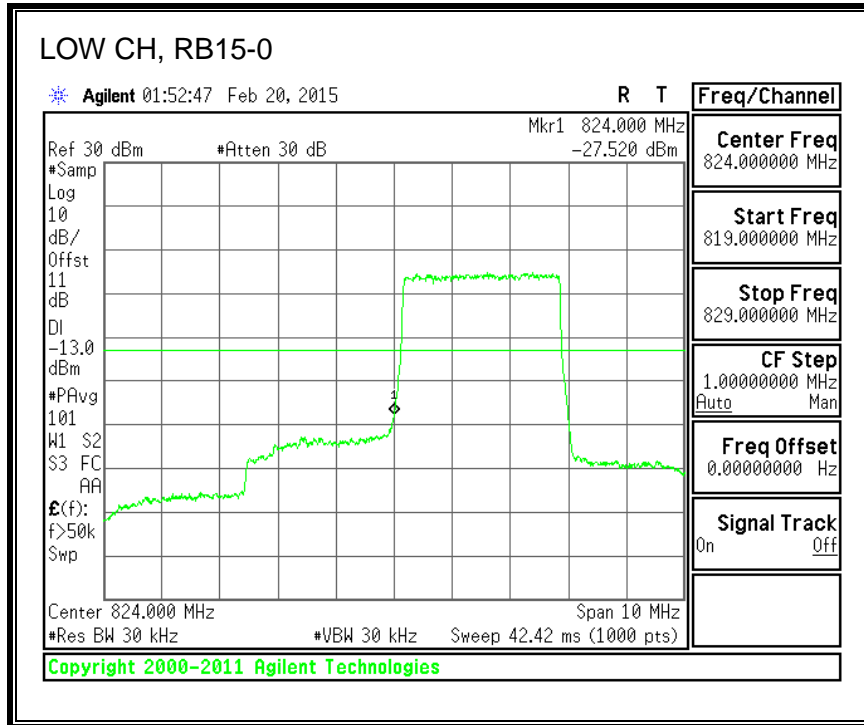

QPSK, (3.0 MHz BAND WIDTH)

16QAM, (3.0 MHz BAND WIDTH)

QPSK, (5.0 MHz BAND WIDTH)

16QAM, (5.0 MHz BAND WIDTH)

QPSK, (10.0 MHz BAND WIDTH)

16QAM, (10.0 MHz BAND WIDTH)

8.2.4. LTE BAND 13 BANDEDGE

QPSK, 779.5 MHz, 775 – 777MHz, (5.0MHz Bandwidth)

16QAM, 779.5MHz, 775 - 777MHz, (5MHz Bandwidth)

QPSK, 779.5MHz, 13, 782 - 793MHz, (5MHz Bandwidth)

16QAM, 779.5MHz, 783 - 793MHz, (5MHz Bandwidth)

QPSK, 779.5MHz, 763 - 775MHz, (5MHz Bandwidth)

16QAM, 779.5MHz, 763-775MHz, (5MHz Bandwidth)