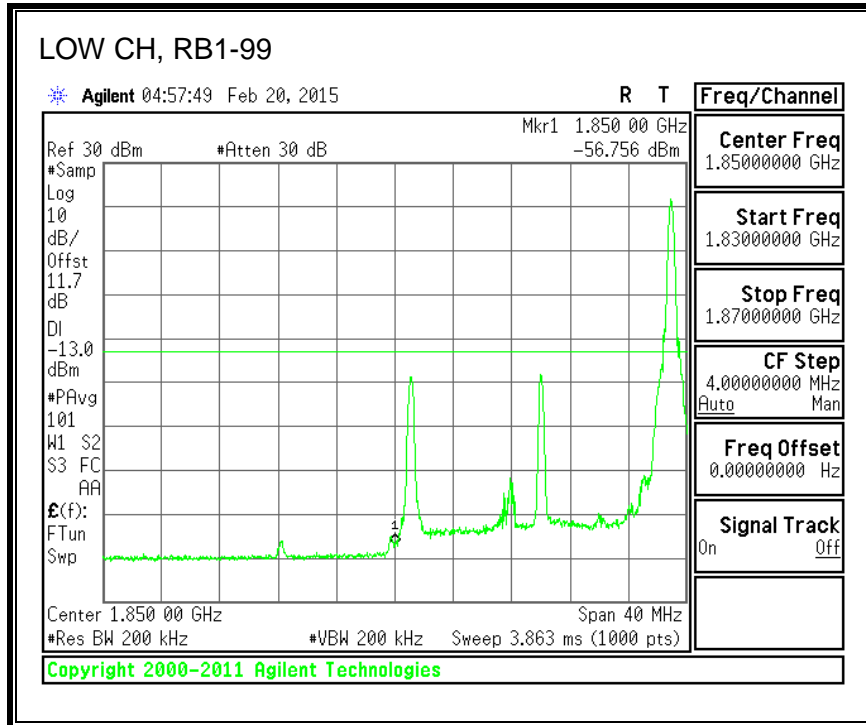

QPSK, (15.0 MHz BAND WIDTH)

16QAM, (15.0 MHz BAND WIDTH)

QPSK, (20.0 MHz BAND WIDTH)

16QAM, (20.0 MHz BAND WIDTH)

8.2.7. LTE BAND 26 EMISSION MASK

QPSK, (1.4 MHz BAND WIDTH)

16QAM, (1.4 MHz BAND WIDTH)

QPSK, (3.0 MHz BAND WIDTH)

16QAM, (3.0 MHz BAND WIDTH)

QPSK, (5.0 MHz BAND WIDTH)

16QAM, (5.0 MHz BAND WIDTH)

QPSK, (10.0 MHz BAND WIDTH)

16QAM, (10.0 MHz BAND WIDTH)

8.2.8. LTE BAND 41 EMISSION MASK

QPSK, (5.0 MHz BAND WIDTH)

16QAM, (5.0 MHz BAND WIDTH)