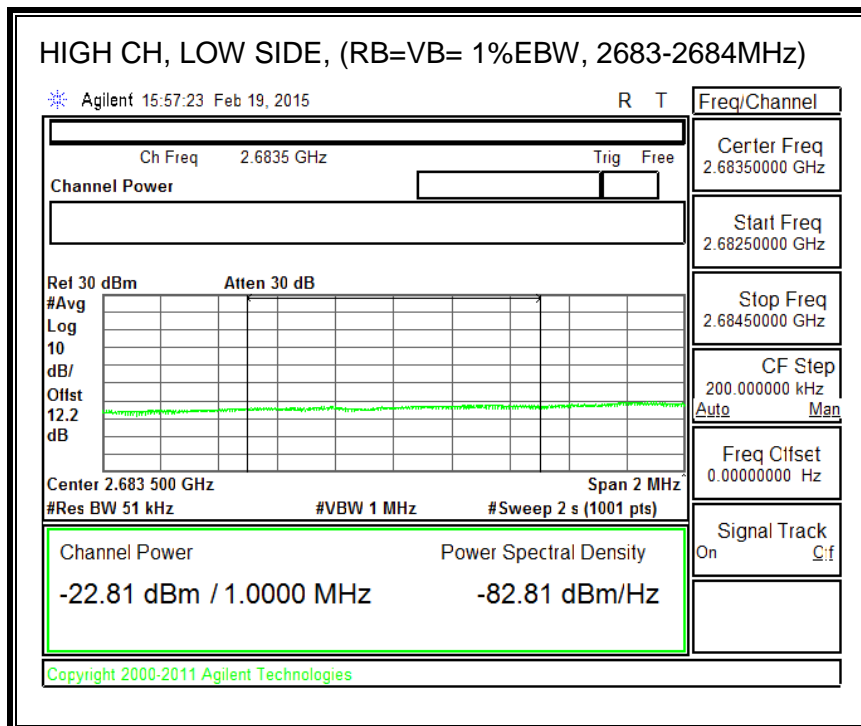

16QAM, (3.0 MHz BAND WIDTH)

QPSK, (5.0 MHz BAND WIDTH)

16QAM, (5.0 MHz BAND WIDTH)

QPSK, (10.0 MHz BAND WIDTH)

16QAM, (10.0 MHz BAND WIDTH)

8.2.8. LTE BAND 41 EMISSION MASK

QPSK, (5.0 MHz BAND WIDTH)

16QAM, (5.0 MHz BAND WIDTH)

QPSK, (10.0 MHz BAND WIDTH)