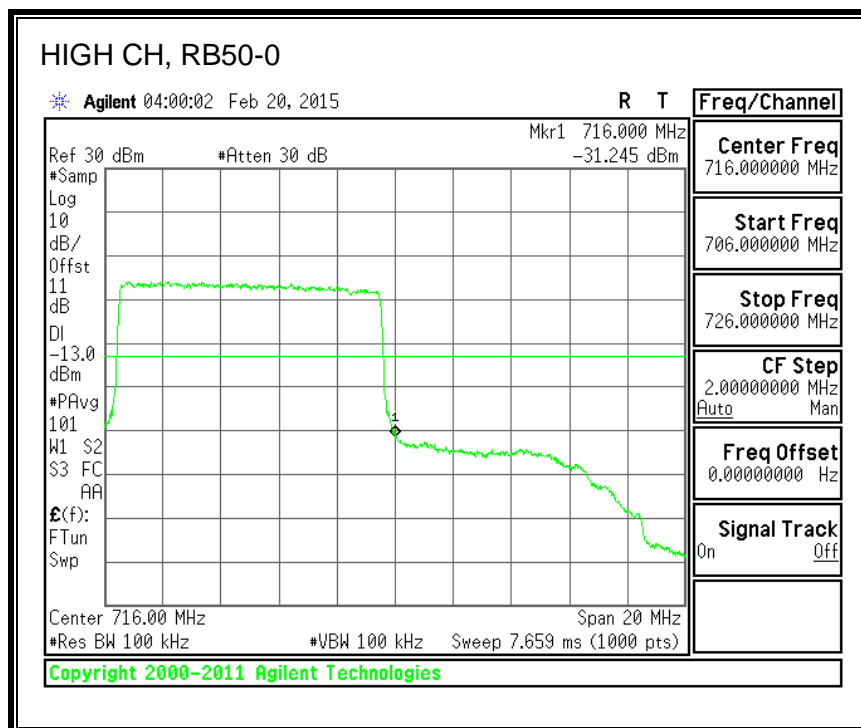

16QAM, 782MHz, 793 - 806MHz, (10MHz Bandwidth)

8.2.5. LTE BAND 17 BANDEDGE

QPSK, (5.0 MHz BAND WIDTH)

16QAM, (5.0 MHz BAND WIDTH)

QPSK, (10.0 MHz BAND WIDTH)

16QAM, (10.0 MHz BAND WIDTH)

8.2.6. LTE BAND 25 BANDEDGE