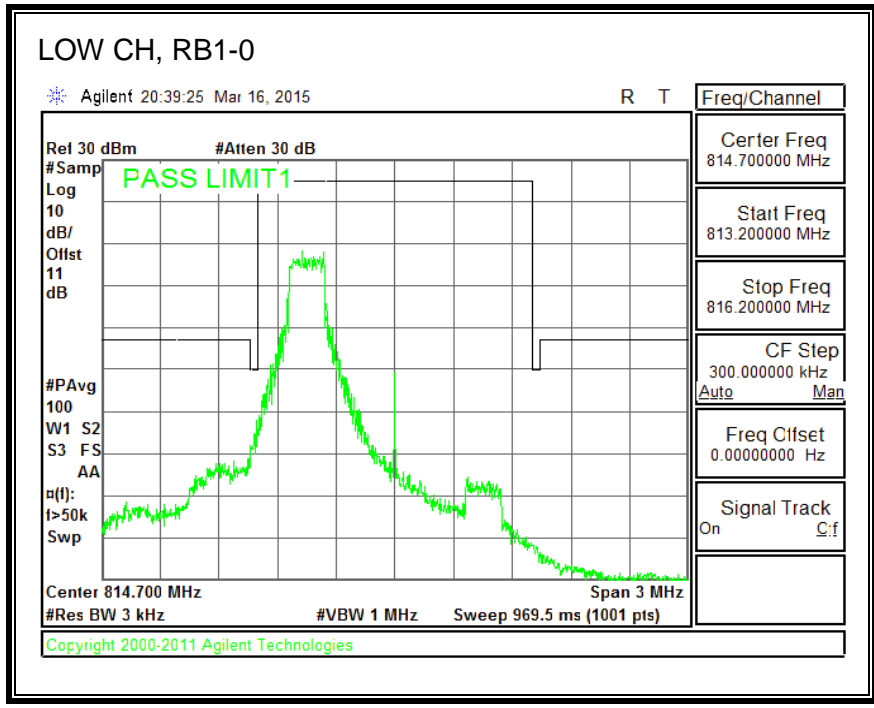

16QAM, 782MHz, 793 - 806MHz, (10MHz Bandwidth)

8.2.5. LTE BAND 17 BANDEDGE

QPSK, (5.0 MHz BAND WIDTH)

16QAM, (5.0 MHz BAND WIDTH)

QPSK, (10.0 MHz BAND WIDTH)

16QAM, (10.0 MHz BAND WIDTH)

8.2.6. LTE BAND 25 BANDEDGE

QPSK, (15.0 MHz BAND WIDTH)

16QAM, (15.0 MHz BAND WIDTH)

QPSK, (20.0 MHz BAND WIDTH)

16QAM, (20.0 MHz BAND WIDTH)

8.2.7. LTE BAND 26 EMISSION MASK

QPSK, (1.4 MHz BAND WIDTH)

16QAM, (1.4 MHz BAND WIDTH)

QPSK, (3.0 MHz BAND WIDTH)

16QAM, (3.0 MHz BAND WIDTH)

QPSK, (5.0 MHz BAND WIDTH)

16QAM, (5.0 MHz BAND WIDTH)

QPSK, (10.0 MHz BAND WIDTH)

16QAM, (10.0 MHz BAND WIDTH)

8.2.8. LTE BAND 41 EMISSION MASK

QPSK, (5.0 MHz BAND WIDTH)

16QAM, (5.0 MHz BAND WIDTH)

QPSK, (10.0 MHz BAND WIDTH)