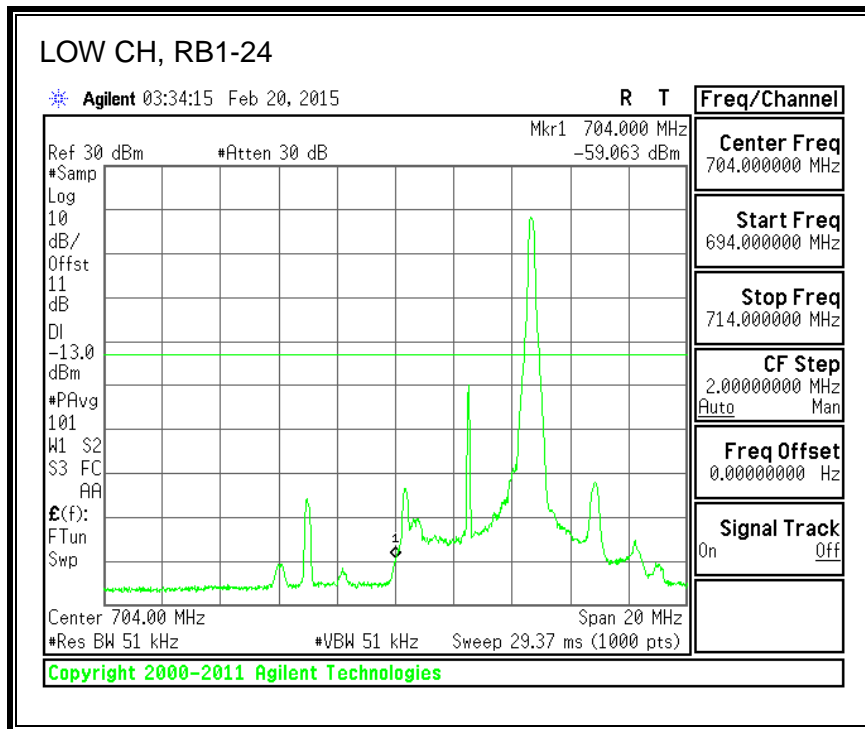

16QAM, 782MHz, 793 - 806MHz, (10MHz Bandwidth)

8.2.5. LTE BAND 17 BANDEDGE

QPSK, (5.0 MHz BAND WIDTH)

16QAM, (5.0 MHz BAND WIDTH)

QPSK, (10.0 MHz BAND WIDTH)

16QAM, (10.0 MHz BAND WIDTH)

8.2.6. LTE BAND 25 BANDEDGE