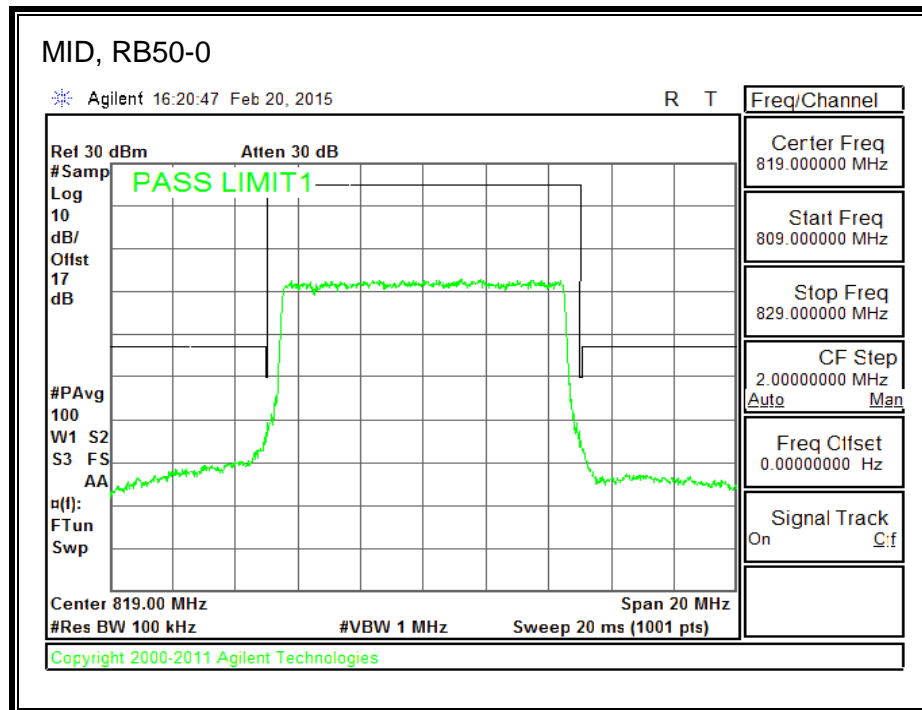

16QAM, (3.0 MHz BAND WIDTH)

QPSK, (5.0 MHz BAND WIDTH)

16QAM, (5.0 MHz BAND WIDTH)

QPSK, (10.0 MHz BAND WIDTH)

16QAM, (10.0 MHz BAND WIDTH)

8.2.8. LTE BAND 41 EMISSION MASK

QPSK, (5.0 MHz BAND WIDTH)

16QAM, (5.0 MHz BAND WIDTH)

QPSK, (10.0 MHz BAND WIDTH)