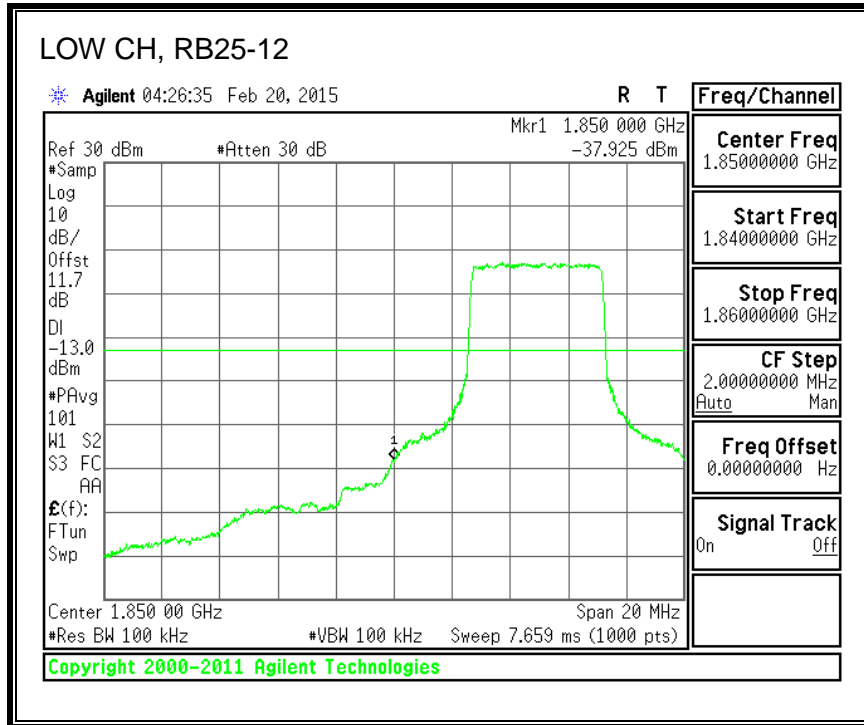

16QAM, 782MHz, 793 - 806MHz, (10MHz Bandwidth)

8.2.5. LTE BAND 17 BANDEDGE

QPSK, (5.0 MHz BAND WIDTH)

16QAM, (5.0 MHz BAND WIDTH)

QPSK, (10.0 MHz BAND WIDTH)

16QAM, (10.0 MHz BAND WIDTH)

8.2.6. LTE BAND 25 BANDEDGE

QPSK, (1.4 MHz BAND WIDTH)

16QAM, (1.4 MHz BAND WIDTH)

QPSK, (3.0 MHz BAND WIDTH)

16QAM, (3.0 MHz BAND WIDTH)

QPSK, (5.0 MHz BAND WIDTH)

16QAM, (5.0 MHz BAND WIDTH)

QPSK, (10.0 MHz BAND WIDTH)

16QAM, (10.0 MHz BAND WIDTH)

QPSK, (15.0 MHz BAND WIDTH)

16QAM, (15.0 MHz BAND WIDTH)

QPSK, (20.0 MHz BAND WIDTH)

16QAM, (20.0 MHz BAND WIDTH)

8.2.7. LTE BAND 26 EMISSION MASK

QPSK, (1.4 MHz BAND WIDTH)

16QAM, (1.4 MHz BAND WIDTH)

QPSK, (3.0 MHz BAND WIDTH)