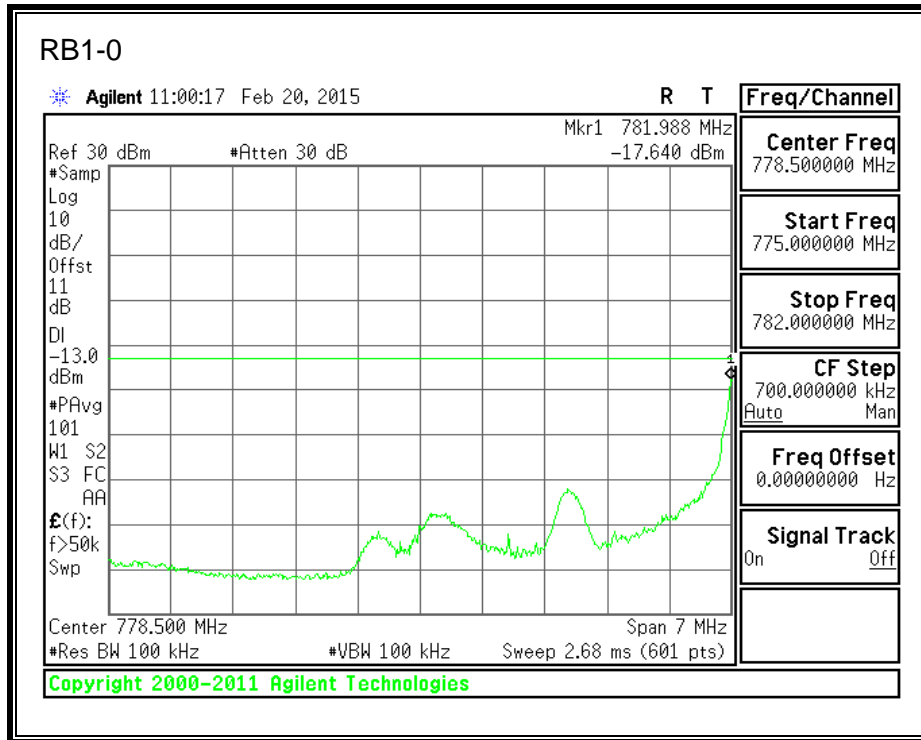

16QAM, 784.5MHz, 775 - 782MHz, (5MHz Bandwidth)