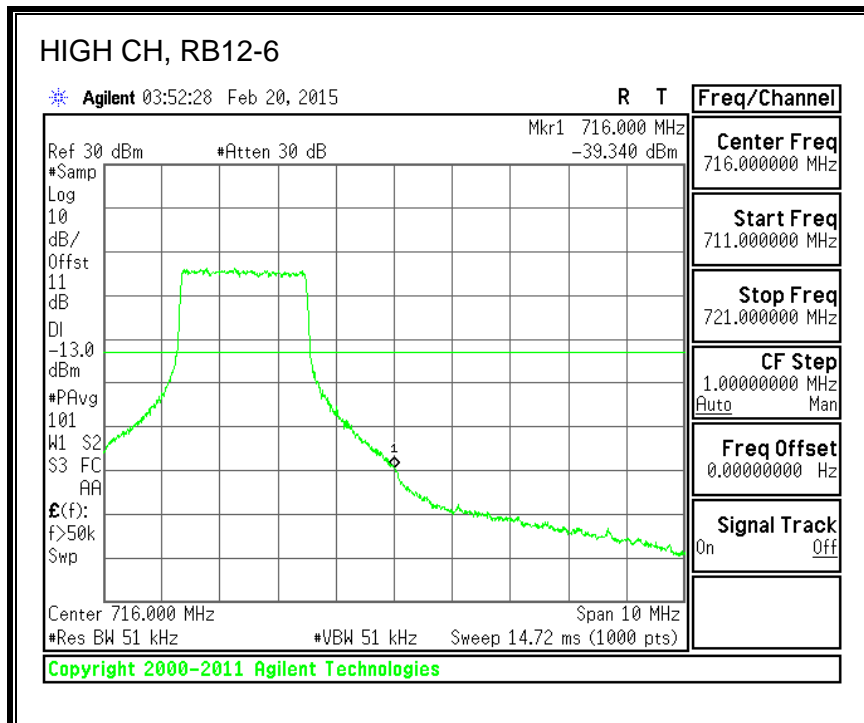

16QAM, 782MHz, 793 - 806MHz, (10MHz Bandwidth)

8.2.5. LTE BAND 17 BANDEDGE

QPSK, (5.0 MHz BAND WIDTH)

16QAM, (5.0 MHz BAND WIDTH)

QPSK, (10.0 MHz BAND WIDTH)

16QAM, (10.0 MHz BAND WIDTH)

8.2.6. LTE BAND 25 BANDEDGE