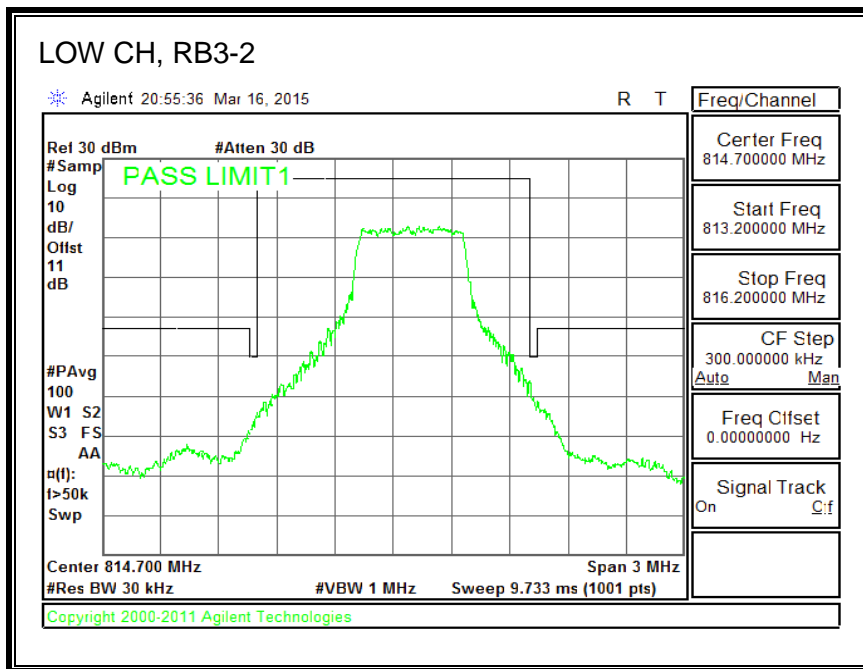

QPSK, (15.0 MHz BAND WIDTH)

16QAM, (15.0 MHz BAND WIDTH)

QPSK, (20.0 MHz BAND WIDTH)

16QAM, (20.0 MHz BAND WIDTH)

8.2.7. LTE BAND 26 EMISSION MASK

QPSK, (1.4 MHz BAND WIDTH)

16QAM, (1.4 MHz BAND WIDTH)

QPSK, (3.0 MHz BAND WIDTH)

16QAM, (3.0 MHz BAND WIDTH)

QPSK, (5.0 MHz BAND WIDTH)

16QAM, (5.0 MHz BAND WIDTH)

QPSK, (10.0 MHz BAND WIDTH)

16QAM, (10.0 MHz BAND WIDTH)

8.2.8. LTE BAND 41 EMISSION MASK

QPSK, (5.0 MHz BAND WIDTH)

16QAM, (5.0 MHz BAND WIDTH)

QPSK, (10.0 MHz BAND WIDTH)