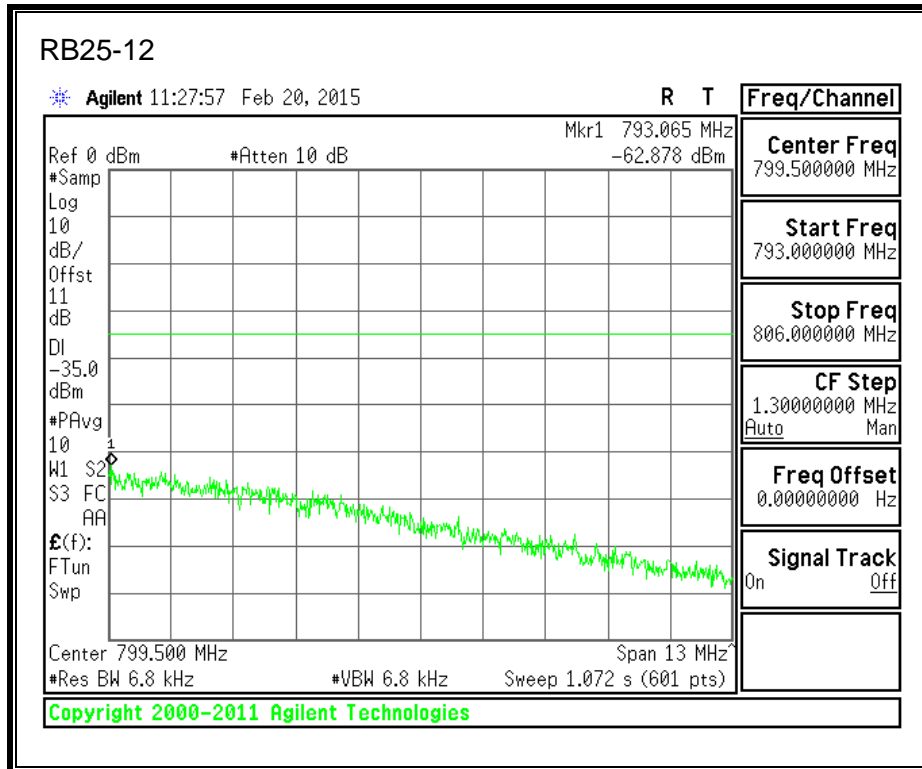

QPSK, 782MHz, 787 - 793MHz, (10MHz Bandwidth)

16QAM, 782MHz, 787 - 793MHz, (10MHz Bandwidth)

QPSK, 782MHz, 763 - 775MHz, (10MHz Bandwidth)

16QAM, 782MHz, 763 - 775MHz, (10MHz Bandwidth)

QPSK, 782MHz, 793 - 806MHz, (10MHz Bandwidth)

16QAM, 782MHz, 793 - 806MHz, (10MHz Bandwidth)

8.2.5. LTE BAND 17 BANDEDGE

QPSK, (5.0 MHz BAND WIDTH)

16QAM, (5.0 MHz BAND WIDTH)

QPSK, (10.0 MHz BAND WIDTH)

16QAM, (10.0 MHz BAND WIDTH)

8.2.6. LTE BAND 25 BANDEDGE