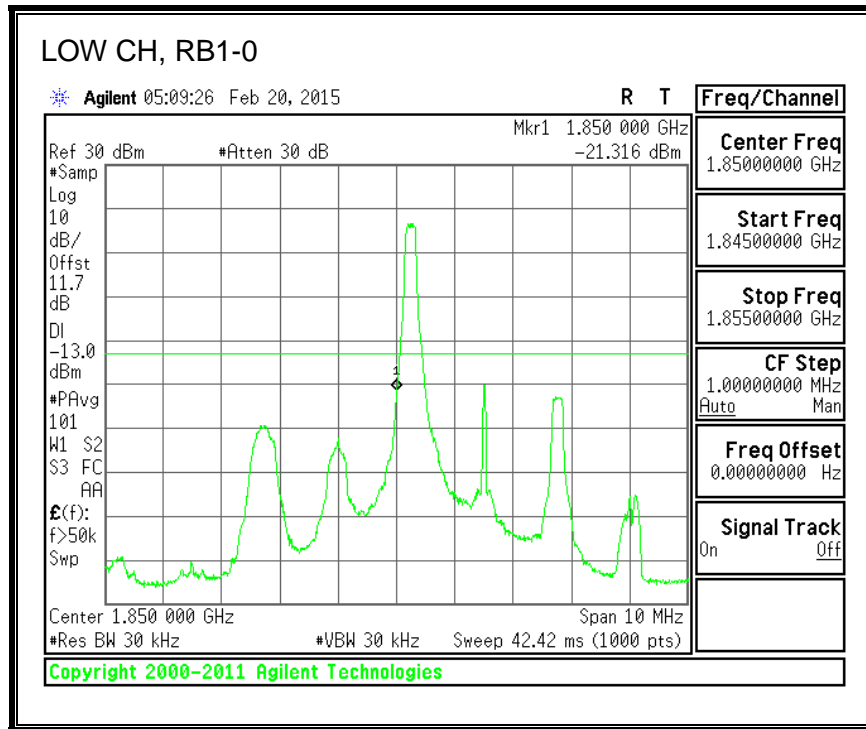

16QAM, 782MHz, 793 - 806MHz, (10MHz Bandwidth)

8.2.5. LTE BAND 17 BANDEDGE

QPSK, (5.0 MHz BAND WIDTH)

16QAM, (5.0 MHz BAND WIDTH)

QPSK, (10.0 MHz BAND WIDTH)

16QAM, (10.0 MHz BAND WIDTH)

8.2.6. LTE BAND 25 BANDEDGE

QPSK, (1.4 MHz BAND WIDTH)

16QAM, (1.4 MHz BAND WIDTH)

QPSK, (3.0 MHz BAND WIDTH)

16QAM, (3.0 MHz BAND WIDTH)

QPSK, (5.0 MHz BAND WIDTH)

16QAM, (5.0 MHz BAND WIDTH)

QPSK, (10.0 MHz BAND WIDTH)

16QAM, (10.0 MHz BAND WIDTH)

QPSK, (15.0 MHz BAND WIDTH)

16QAM, (15.0 MHz BAND WIDTH)

QPSK, (20.0 MHz BAND WIDTH)

16QAM, (20.0 MHz BAND WIDTH)

8.2.7. LTE BAND 26 EMISSION MASK

QPSK, (1.4 MHz BAND WIDTH)

16QAM, (1.4 MHz BAND WIDTH)

QPSK, (3.0 MHz BAND WIDTH)