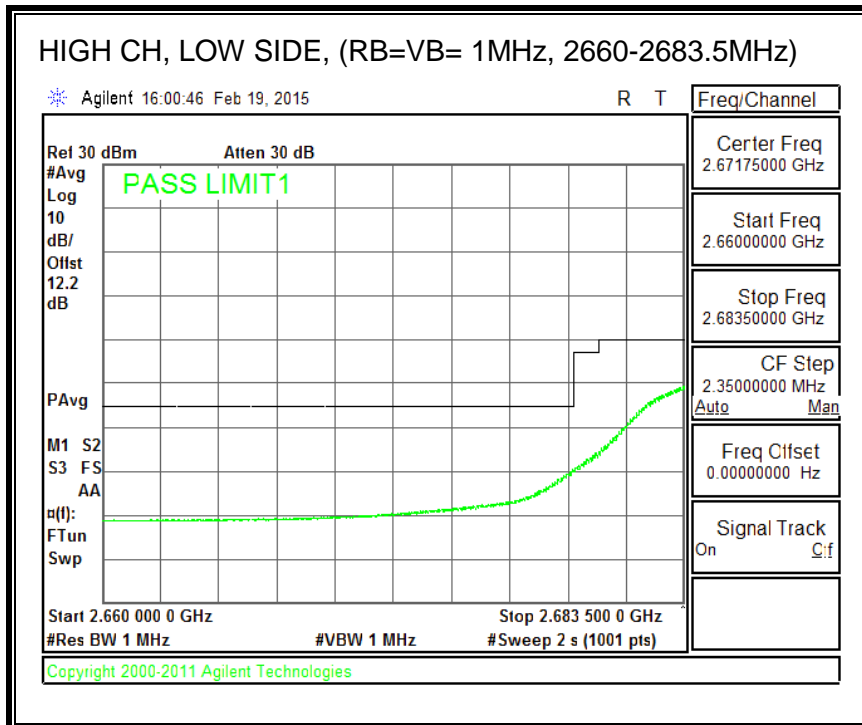

QPSK, (15.0 MHz BAND WIDTH)

16QAM, (15.0 MHz BAND WIDTH)

QPSK, (20.0 MHz BAND WIDTH)

16QAM, (20.0 MHz BAND WIDTH)

8.2.7. LTE BAND 26 EMISSION MASK

QPSK, (1.4 MHz BAND WIDTH)

16QAM, (1.4 MHz BAND WIDTH)

QPSK, (3.0 MHz BAND WIDTH)

16QAM, (3.0 MHz BAND WIDTH)

QPSK, (5.0 MHz BAND WIDTH)

16QAM, (5.0 MHz BAND WIDTH)

QPSK, (10.0 MHz BAND WIDTH)

16QAM, (10.0 MHz BAND WIDTH)

8.2.8. LTE BAND 41 EMISSION MASK

QPSK, (5.0 MHz BAND WIDTH)

16QAM, (5.0 MHz BAND WIDTH)

QPSK, (10.0 MHz BAND WIDTH)