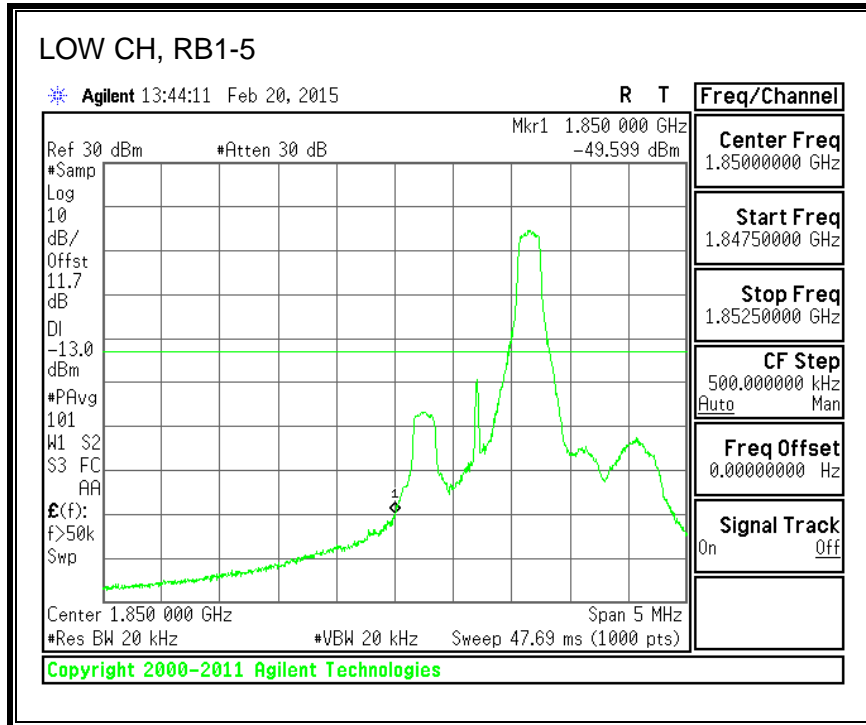

16QAM, 782MHz, 793 - 806MHz, (10MHz Bandwidth)

8.2.5. LTE BAND 17 BANDEDGE

QPSK, (5.0 MHz BAND WIDTH)

16QAM, (5.0 MHz BAND WIDTH)

QPSK, (10.0 MHz BAND WIDTH)

16QAM, (10.0 MHz BAND WIDTH)

8.2.6. LTE BAND 25 BANDEDGE

QPSK, (1.4 MHz BAND WIDTH)

16QAM, (1.4 MHz BAND WIDTH)

QPSK, (3.0 MHz BAND WIDTH)

16QAM, (3.0 MHz BAND WIDTH)

QPSK, (5.0 MHz BAND WIDTH)

16QAM, (5.0 MHz BAND WIDTH)

QPSK, (10.0 MHz BAND WIDTH)

16QAM, (10.0 MHz BAND WIDTH)

QPSK, (15.0 MHz BAND WIDTH)

16QAM, (15.0 MHz BAND WIDTH)

QPSK, (20.0 MHz BAND WIDTH)

16QAM, (20.0 MHz BAND WIDTH)

8.2.7. LTE BAND 26 EMISSION MASK

QPSK, (1.4 MHz BAND WIDTH)

16QAM, (1.4 MHz BAND WIDTH)

QPSK, (3.0 MHz BAND WIDTH)