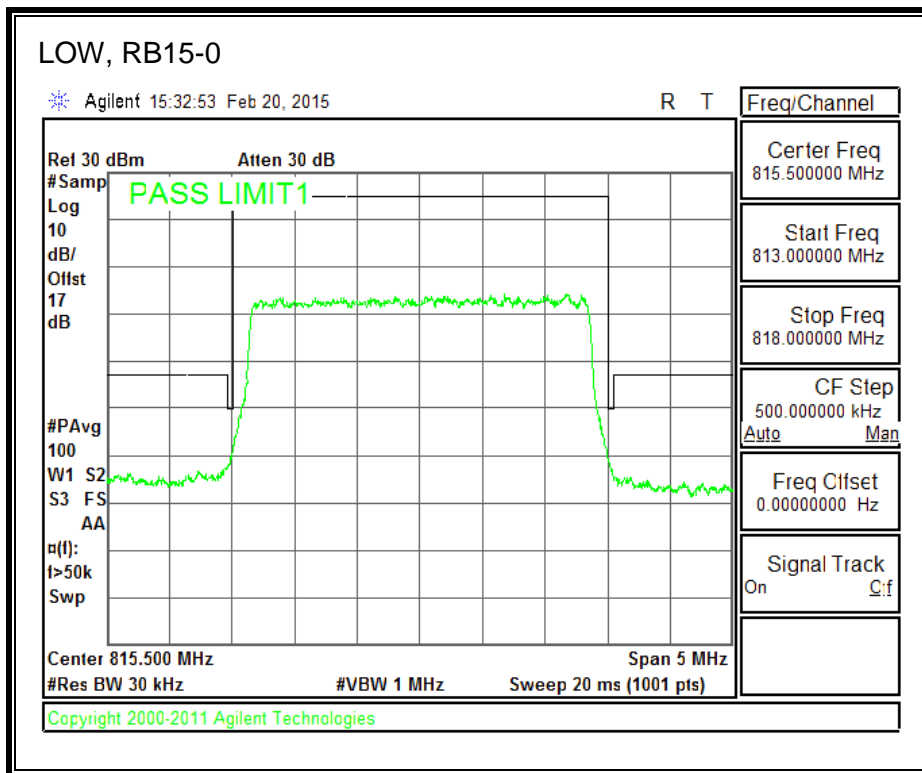

QPSK, (15.0 MHz BAND WIDTH)

16QAM, (15.0 MHz BAND WIDTH)

QPSK, (20.0 MHz BAND WIDTH)

16QAM, (20.0 MHz BAND WIDTH)

8.2.7. LTE BAND 26 EMISSION MASK

QPSK, (1.4 MHz BAND WIDTH)

16QAM, (1.4 MHz BAND WIDTH)

QPSK, (3.0 MHz BAND WIDTH)

16QAM, (3.0 MHz BAND WIDTH)

QPSK, (5.0 MHz BAND WIDTH)

16QAM, (5.0 MHz BAND WIDTH)

QPSK, (10.0 MHz BAND WIDTH)

16QAM, (10.0 MHz BAND WIDTH)

8.2.8. LTE BAND 41 EMISSION MASK

QPSK, (5.0 MHz BAND WIDTH)

16QAM, (5.0 MHz BAND WIDTH)