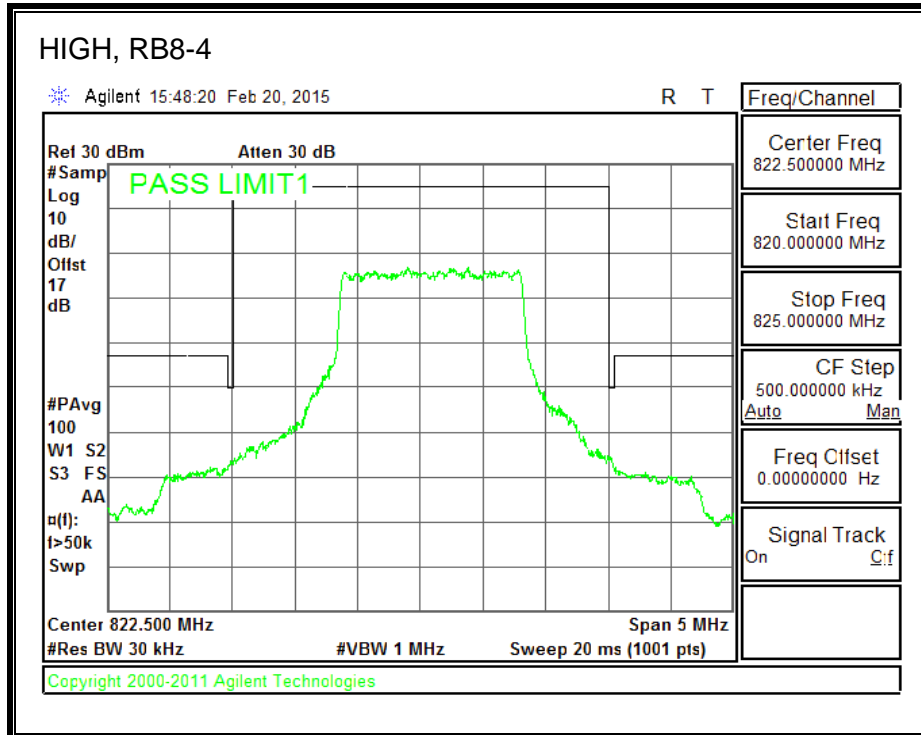

QPSK, (15.0 MHz BAND WIDTH)

16QAM, (15.0 MHz BAND WIDTH)

QPSK, (20.0 MHz BAND WIDTH)

16QAM, (20.0 MHz BAND WIDTH)

8.2.7. LTE BAND 26 EMISSION MASK

QPSK, (1.4 MHz BAND WIDTH)

16QAM, (1.4 MHz BAND WIDTH)

QPSK, (3.0 MHz BAND WIDTH)

16QAM, (3.0 MHz BAND WIDTH)

QPSK, (5.0 MHz BAND WIDTH)

16QAM, (5.0 MHz BAND WIDTH)

QPSK, (10.0 MHz BAND WIDTH)

16QAM, (10.0 MHz BAND WIDTH)

8.2.8. LTE BAND 41 EMISSION MASK

QPSK, (5.0 MHz BAND WIDTH)

16QAM, (5.0 MHz BAND WIDTH)

QPSK, (10.0 MHz BAND WIDTH)