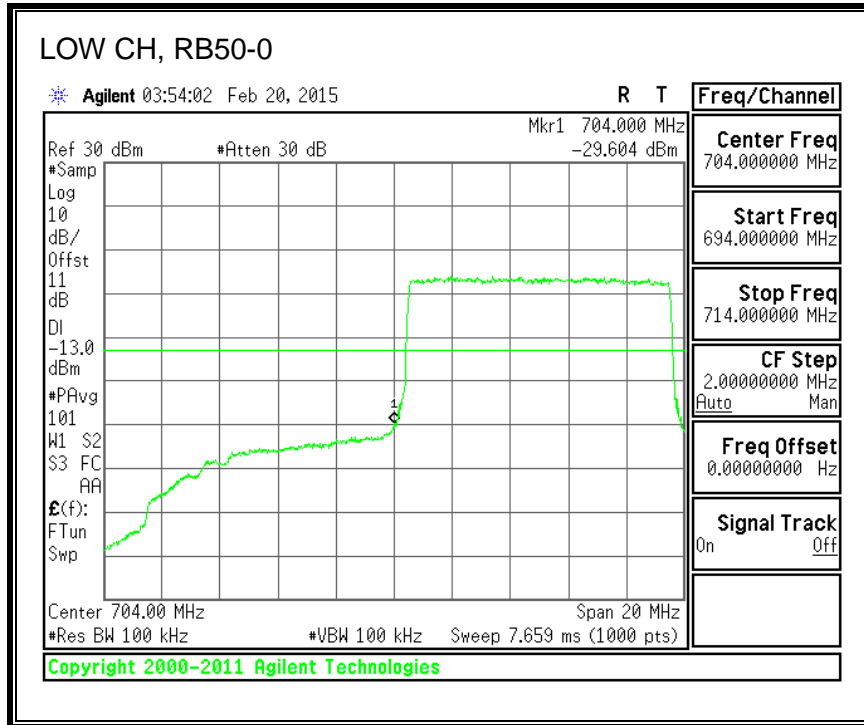

16QAM, 782MHz, 793 - 806MHz, (10MHz Bandwidth)

8.2.5. LTE BAND 17 BANDEDGE

QPSK, (5.0 MHz BAND WIDTH)

16QAM, (5.0 MHz BAND WIDTH)

QPSK, (10.0 MHz BAND WIDTH)

16QAM, (10.0 MHz BAND WIDTH)

8.2.6. LTE BAND 25 BANDEDGE