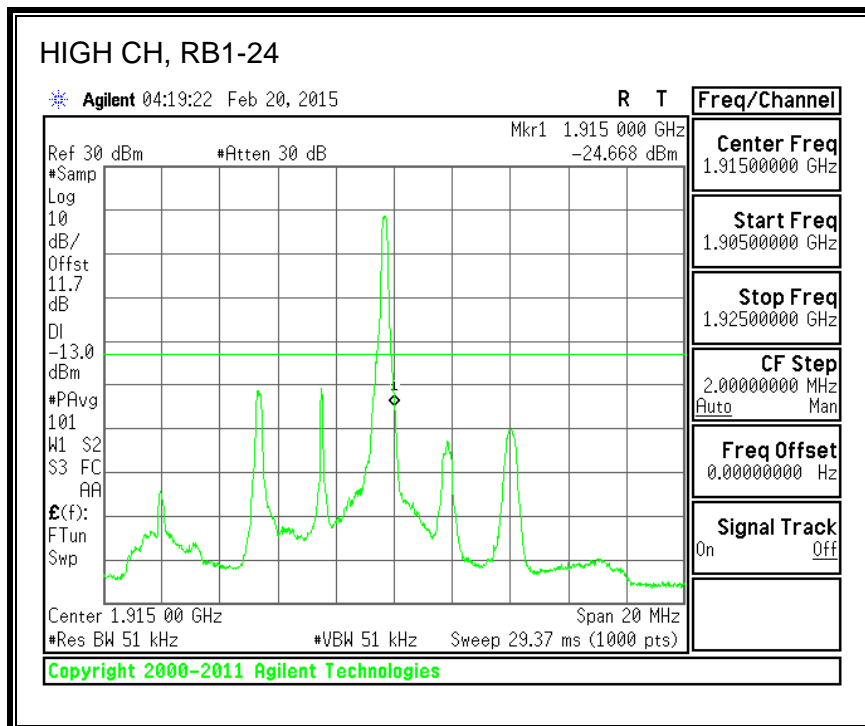

16QAM, 782MHz, 793 - 806MHz, (10MHz Bandwidth)

8.2.5. LTE BAND 17 BANDEDGE

QPSK, (5.0 MHz BAND WIDTH)

16QAM, (5.0 MHz BAND WIDTH)

QPSK, (10.0 MHz BAND WIDTH)

16QAM, (10.0 MHz BAND WIDTH)

8.2.6. LTE BAND 25 BANDEDGE

QPSK, (1.4 MHz BAND WIDTH)

16QAM, (1.4 MHz BAND WIDTH)

QPSK, (3.0 MHz BAND WIDTH)

16QAM, (3.0 MHz BAND WIDTH)

QPSK, (5.0 MHz BAND WIDTH)

16QAM, (5.0 MHz BAND WIDTH)

QPSK, (10.0 MHz BAND WIDTH)

16QAM, (10.0 MHz BAND WIDTH)

QPSK, (15.0 MHz BAND WIDTH)

16QAM, (15.0 MHz BAND WIDTH)

QPSK, (20.0 MHz BAND WIDTH)

16QAM, (20.0 MHz BAND WIDTH)

8.2.7. LTE BAND 26 EMISSION MASK

QPSK, (1.4 MHz BAND WIDTH)

16QAM, (1.4 MHz BAND WIDTH)

QPSK, (3.0 MHz BAND WIDTH)