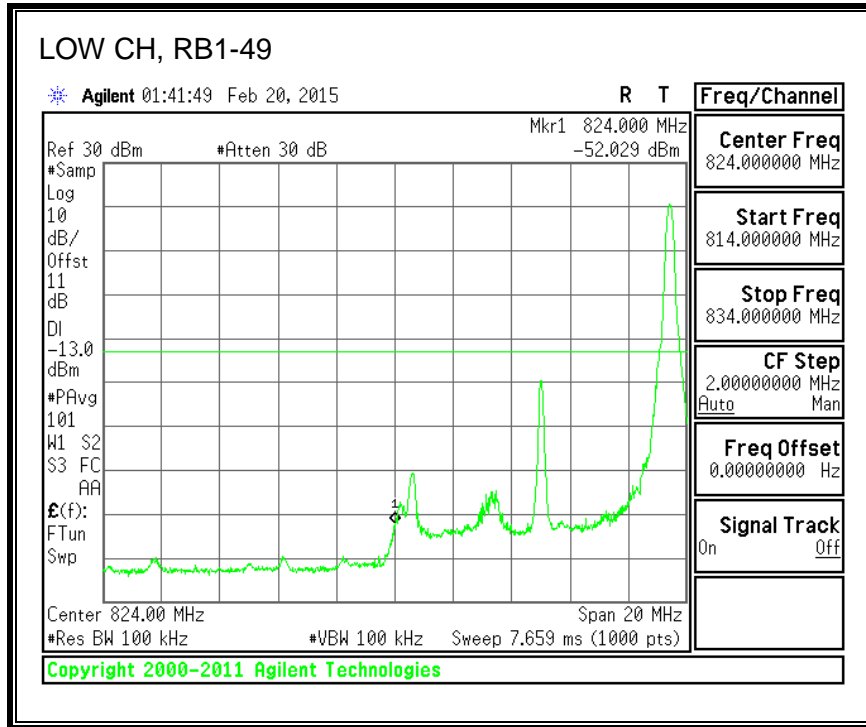

QPSK, (3.0 MHz BAND WIDTH)

16QAM, (3.0 MHz BAND WIDTH)

QPSK, (5.0 MHz BAND WIDTH)

16QAM, (5.0 MHz BAND WIDTH)

QPSK, (10.0 MHz BAND WIDTH)

16QAM, (10.0 MHz BAND WIDTH)

8.2.4. LTE BAND 13 BANDEDGE

QPSK, 779.5 MHz, 775 – 777MHz, (5.0MHz Bandwidth)

16QAM, 779.5MHz, 775 - 777MHz, (5MHz Bandwidth)

QPSK, 779.5MHz, 13, 782 - 793MHz, (5MHz Bandwidth)

16QAM, 779.5MHz, 783 - 793MHz, (5MHz Bandwidth)

QPSK, 779.5MHz, 763 - 775MHz, (5MHz Bandwidth)

16QAM, 779.5MHz, 763-775MHz, (5MHz Bandwidth)