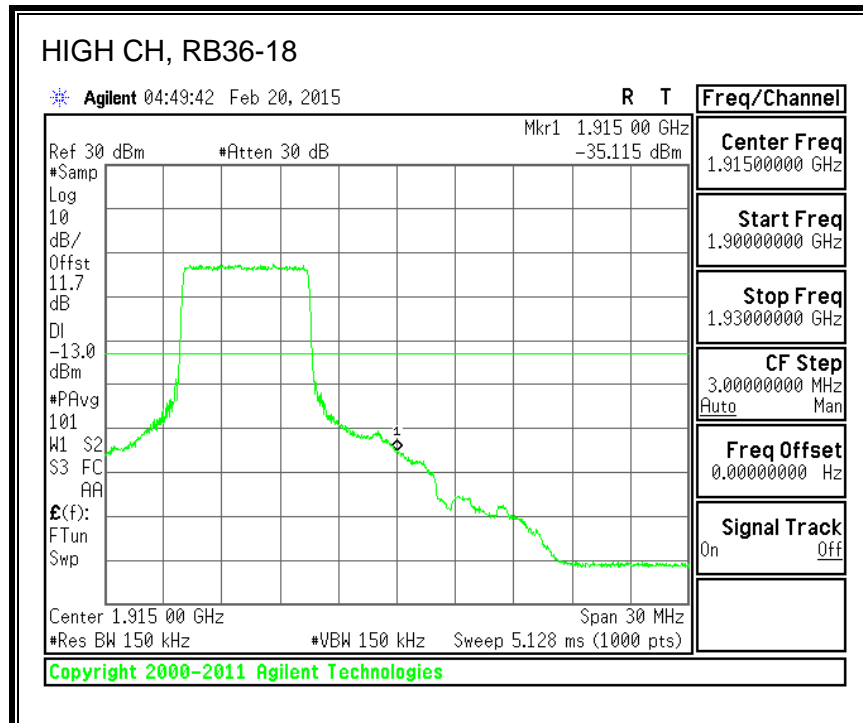

16QAM, 782MHz, 793 - 806MHz, (10MHz Bandwidth)

8.2.5. LTE BAND 17 BANDEDGE

QPSK, (5.0 MHz BAND WIDTH)

16QAM, (5.0 MHz BAND WIDTH)

QPSK, (10.0 MHz BAND WIDTH)

16QAM, (10.0 MHz BAND WIDTH)

8.2.6. LTE BAND 25 BANDEDGE

QPSK, (1.4 MHz BAND WIDTH)

16QAM, (1.4 MHz BAND WIDTH)

QPSK, (3.0 MHz BAND WIDTH)

16QAM, (3.0 MHz BAND WIDTH)

QPSK, (5.0 MHz BAND WIDTH)

16QAM, (5.0 MHz BAND WIDTH)

QPSK, (10.0 MHz BAND WIDTH)

16QAM, (10.0 MHz BAND WIDTH)

QPSK, (15.0 MHz BAND WIDTH)

16QAM, (15.0 MHz BAND WIDTH)

QPSK, (20.0 MHz BAND WIDTH)

16QAM, (20.0 MHz BAND WIDTH)

8.2.7. LTE BAND 26 EMISSION MASK

QPSK, (1.4 MHz BAND WIDTH)

16QAM, (1.4 MHz BAND WIDTH)

QPSK, (3.0 MHz BAND WIDTH)