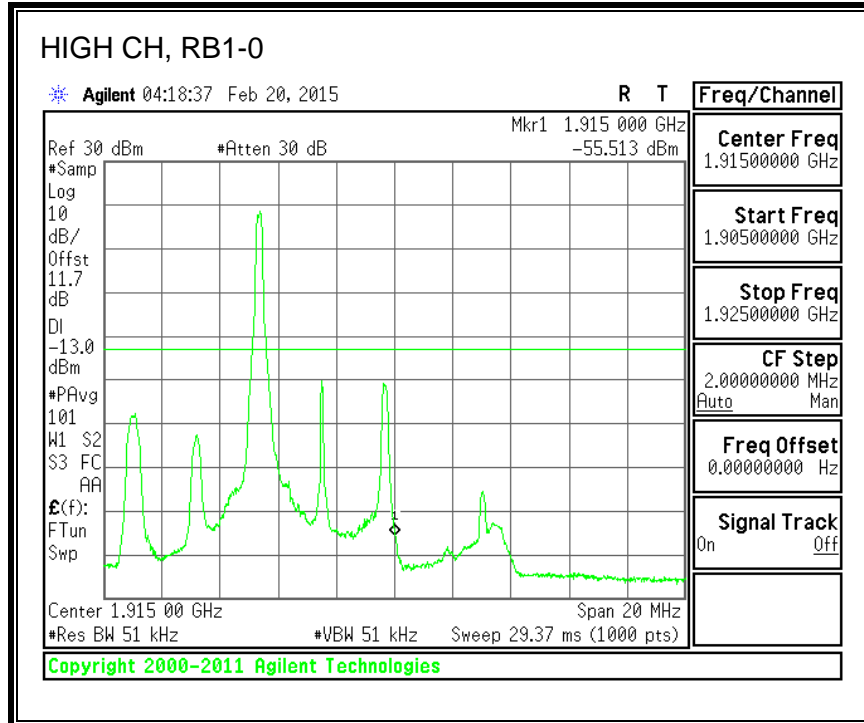

16QAM, 782MHz, 793 - 806MHz, (10MHz Bandwidth)

8.2.5. LTE BAND 17 BANDEDGE

QPSK, (5.0 MHz BAND WIDTH)

16QAM, (5.0 MHz BAND WIDTH)

QPSK, (10.0 MHz BAND WIDTH)

16QAM, (10.0 MHz BAND WIDTH)

8.2.6. LTE BAND 25 BANDEDGE

QPSK, (1.4 MHz BAND WIDTH)

16QAM, (1.4 MHz BAND WIDTH)

QPSK, (3.0 MHz BAND WIDTH)

16QAM, (3.0 MHz BAND WIDTH)

QPSK, (5.0 MHz BAND WIDTH)

16QAM, (5.0 MHz BAND WIDTH)

QPSK, (10.0 MHz BAND WIDTH)

16QAM, (10.0 MHz BAND WIDTH)

QPSK, (15.0 MHz BAND WIDTH)

16QAM, (15.0 MHz BAND WIDTH)

QPSK, (20.0 MHz BAND WIDTH)

16QAM, (20.0 MHz BAND WIDTH)

8.2.7. LTE BAND 26 EMISSION MASK

QPSK, (1.4 MHz BAND WIDTH)

16QAM, (1.4 MHz BAND WIDTH)

QPSK, (3.0 MHz BAND WIDTH)