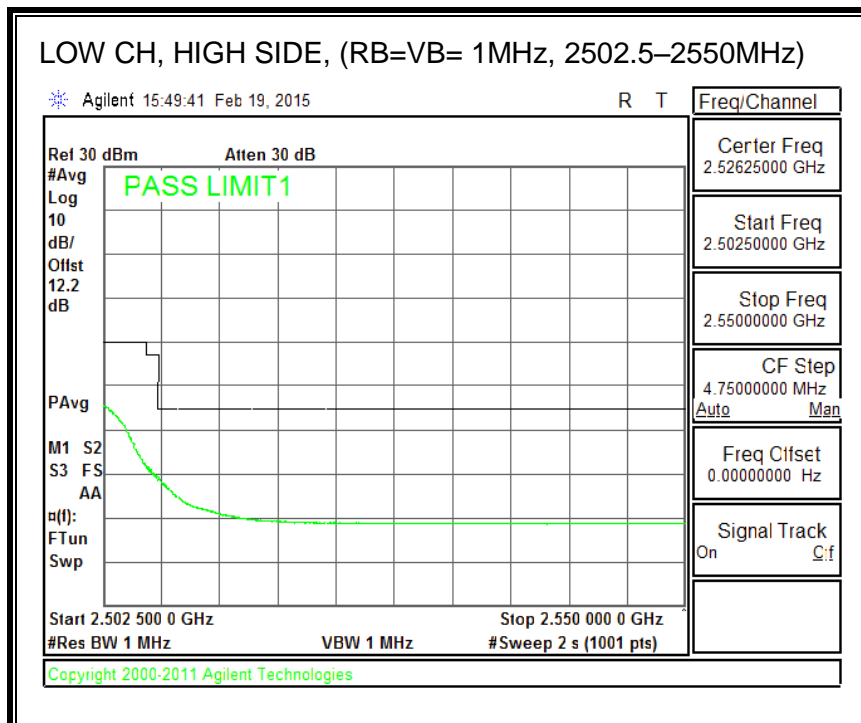

16QAM, (3.0 MHz BAND WIDTH)

QPSK, (5.0 MHz BAND WIDTH)

16QAM, (5.0 MHz BAND WIDTH)

QPSK, (10.0 MHz BAND WIDTH)

16QAM, (10.0 MHz BAND WIDTH)

8.2.8. LTE BAND 41 EMISSION MASK

QPSK, (5.0 MHz BAND WIDTH)

16QAM, (5.0 MHz BAND WIDTH)

QPSK, (10.0 MHz BAND WIDTH)