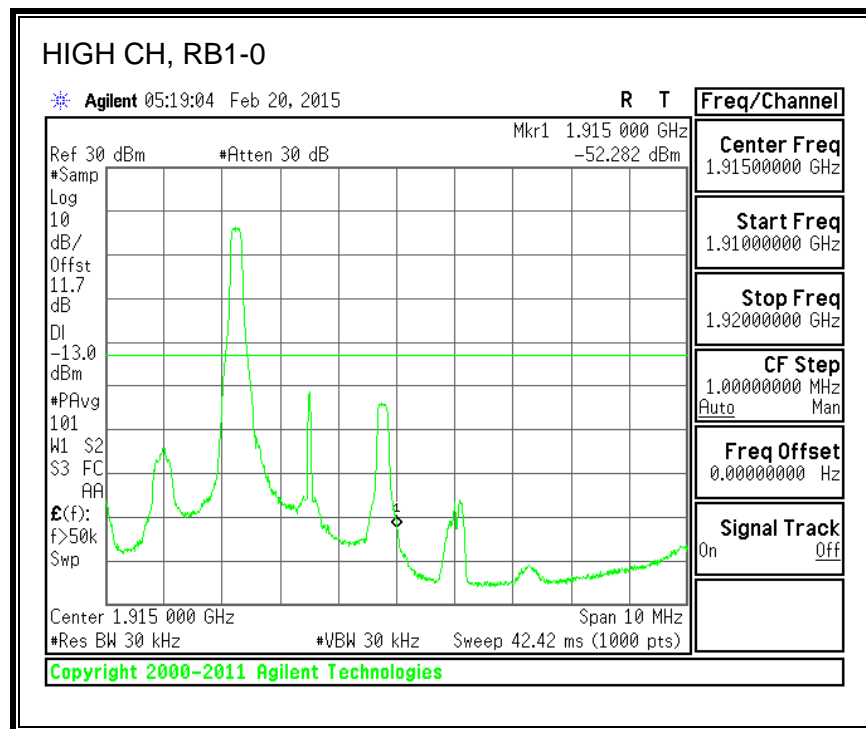

16QAM, 782MHz, 793 - 806MHz, (10MHz Bandwidth)

8.2.5. LTE BAND 17 BANDEDGE

QPSK, (5.0 MHz BAND WIDTH)

16QAM, (5.0 MHz BAND WIDTH)

QPSK, (10.0 MHz BAND WIDTH)

16QAM, (10.0 MHz BAND WIDTH)

8.2.6. LTE BAND 25 BANDEDGE

QPSK, (1.4 MHz BAND WIDTH)

16QAM, (1.4 MHz BAND WIDTH)

QPSK, (3.0 MHz BAND WIDTH)

16QAM, (3.0 MHz BAND WIDTH)

QPSK, (5.0 MHz BAND WIDTH)

16QAM, (5.0 MHz BAND WIDTH)

QPSK, (10.0 MHz BAND WIDTH)

16QAM, (10.0 MHz BAND WIDTH)

QPSK, (15.0 MHz BAND WIDTH)

16QAM, (15.0 MHz BAND WIDTH)

QPSK, (20.0 MHz BAND WIDTH)

16QAM, (20.0 MHz BAND WIDTH)

8.2.7. LTE BAND 26 EMISSION MASK

QPSK, (1.4 MHz BAND WIDTH)

16QAM, (1.4 MHz BAND WIDTH)

QPSK, (3.0 MHz BAND WIDTH)