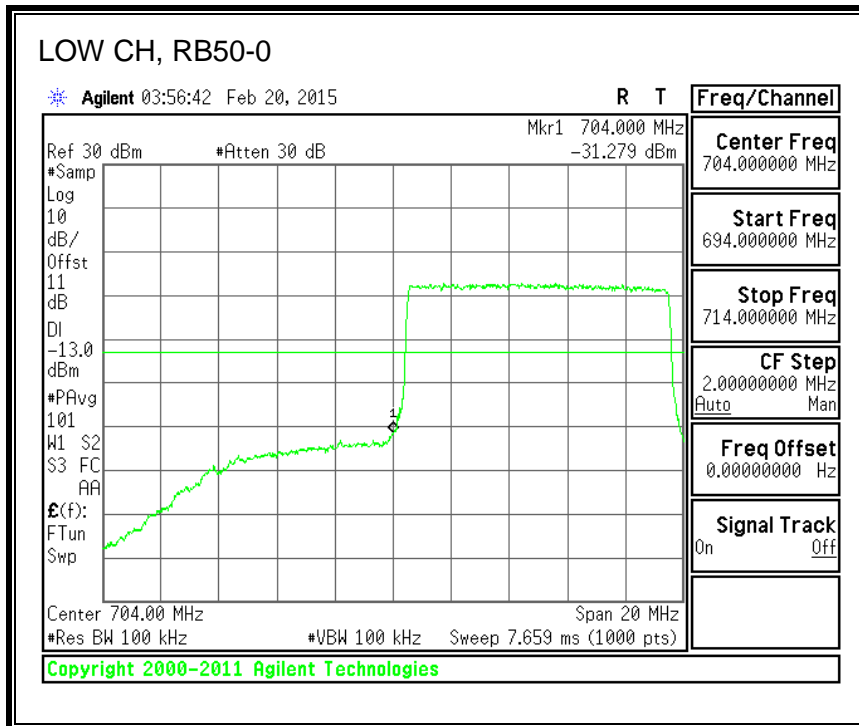

16QAM, 782MHz, 793 - 806MHz, (10MHz Bandwidth)

8.2.5. LTE BAND 17 BANDEDGE

QPSK, (5.0 MHz BAND WIDTH)

16QAM, (5.0 MHz BAND WIDTH)

QPSK, (10.0 MHz BAND WIDTH)

16QAM, (10.0 MHz BAND WIDTH)

8.2.6. LTE BAND 25 BANDEDGE