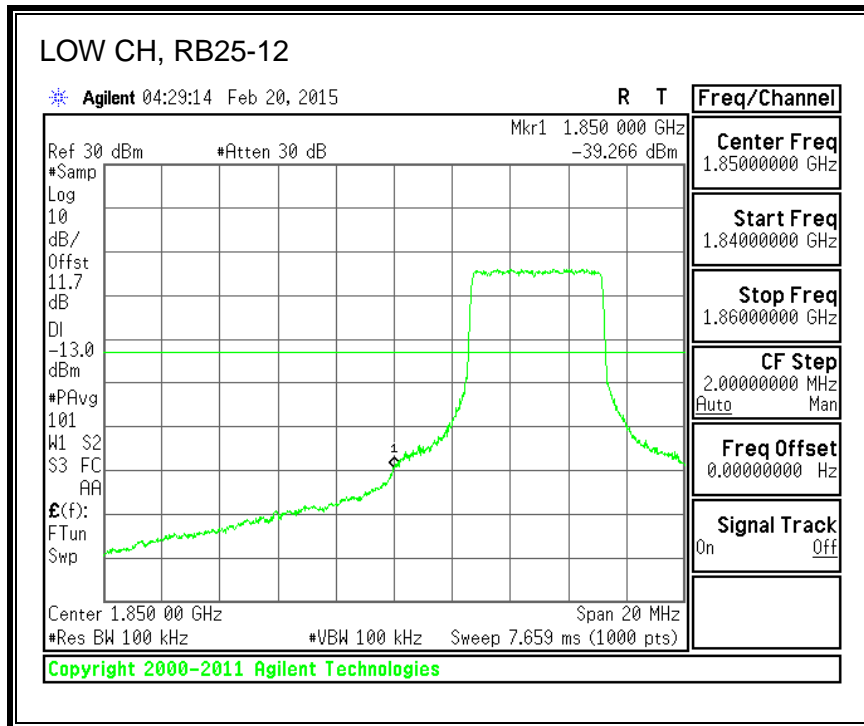

16QAM, 782MHz, 793 - 806MHz, (10MHz Bandwidth)

8.2.5. LTE BAND 17 BANDEDGE

QPSK, (5.0 MHz BAND WIDTH)

16QAM, (5.0 MHz BAND WIDTH)

QPSK, (10.0 MHz BAND WIDTH)

16QAM, (10.0 MHz BAND WIDTH)

8.2.6. LTE BAND 25 BANDEDGE

QPSK, (1.4 MHz BAND WIDTH)

16QAM, (1.4 MHz BAND WIDTH)

QPSK, (3.0 MHz BAND WIDTH)

16QAM, (3.0 MHz BAND WIDTH)

QPSK, (5.0 MHz BAND WIDTH)

16QAM, (5.0 MHz BAND WIDTH)

QPSK, (10.0 MHz BAND WIDTH)

16QAM, (10.0 MHz BAND WIDTH)

QPSK, (15.0 MHz BAND WIDTH)

16QAM, (15.0 MHz BAND WIDTH)

QPSK, (20.0 MHz BAND WIDTH)

16QAM, (20.0 MHz BAND WIDTH)

8.2.7. LTE BAND 26 EMISSION MASK

QPSK, (1.4 MHz BAND WIDTH)

16QAM, (1.4 MHz BAND WIDTH)

QPSK, (3.0 MHz BAND WIDTH)