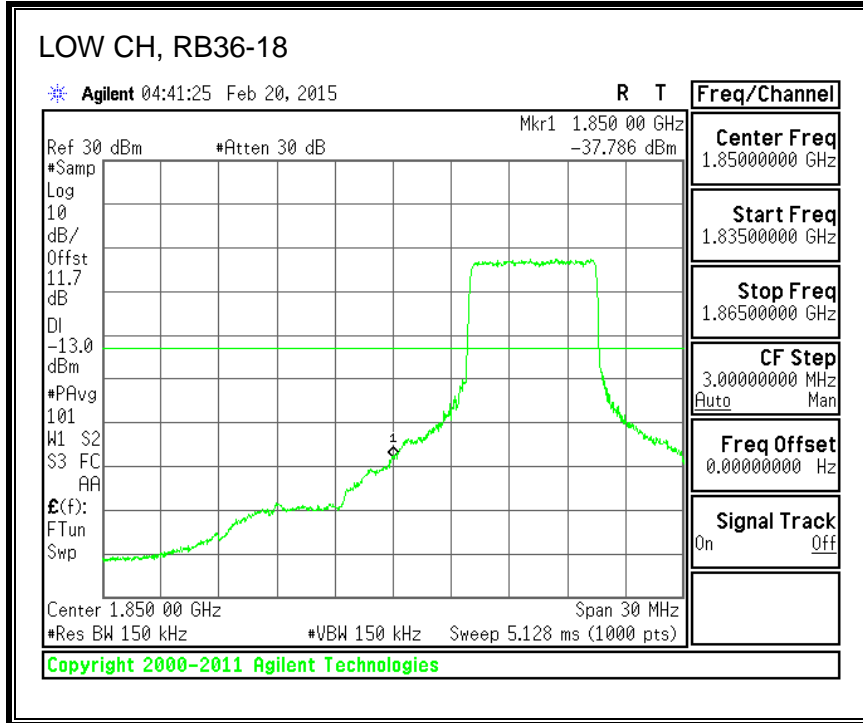

16QAM, 782MHz, 793 - 806MHz, (10MHz Bandwidth)

8.2.5. LTE BAND 17 BANDEDGE

QPSK, (5.0 MHz BAND WIDTH)

16QAM, (5.0 MHz BAND WIDTH)

QPSK, (10.0 MHz BAND WIDTH)

16QAM, (10.0 MHz BAND WIDTH)

8.2.6. LTE BAND 25 BANDEDGE

QPSK, (1.4 MHz BAND WIDTH)

16QAM, (1.4 MHz BAND WIDTH)

QPSK, (3.0 MHz BAND WIDTH)

16QAM, (3.0 MHz BAND WIDTH)

QPSK, (5.0 MHz BAND WIDTH)

16QAM, (5.0 MHz BAND WIDTH)

QPSK, (10.0 MHz BAND WIDTH)

16QAM, (10.0 MHz BAND WIDTH)

QPSK, (15.0 MHz BAND WIDTH)

16QAM, (15.0 MHz BAND WIDTH)

QPSK, (20.0 MHz BAND WIDTH)

16QAM, (20.0 MHz BAND WIDTH)

8.2.7. LTE BAND 26 EMISSION MASK

QPSK, (1.4 MHz BAND WIDTH)

16QAM, (1.4 MHz BAND WIDTH)

QPSK, (3.0 MHz BAND WIDTH)