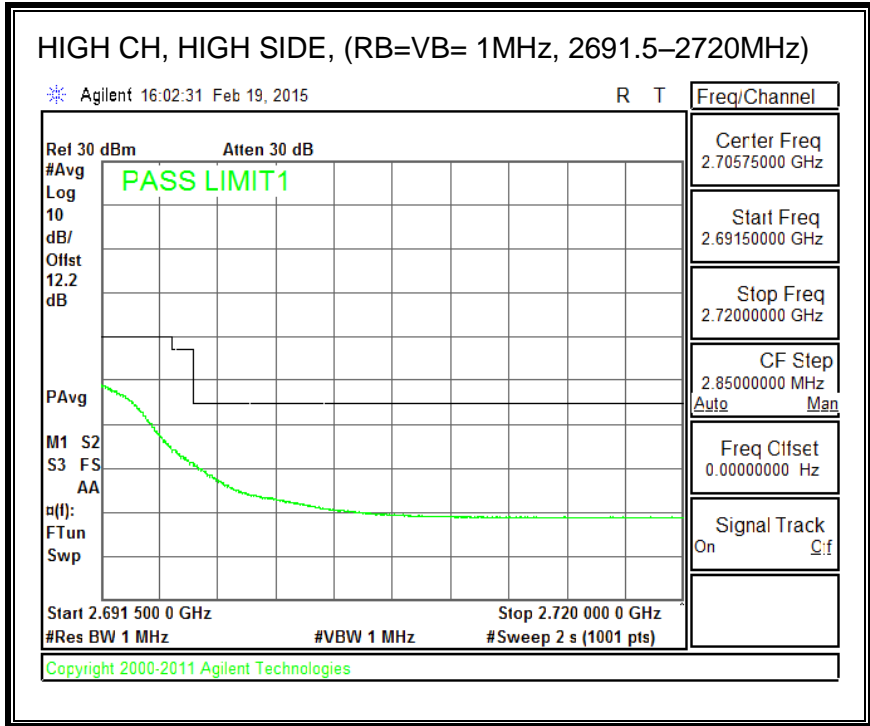

QPSK, (15.0 MHz BAND WIDTH)

16QAM, (15.0 MHz BAND WIDTH)

QPSK, (20.0 MHz BAND WIDTH)

16QAM, (20.0 MHz BAND WIDTH)

8.2.7. LTE BAND 26 EMISSION MASK

QPSK, (1.4 MHz BAND WIDTH)

16QAM, (1.4 MHz BAND WIDTH)

QPSK, (3.0 MHz BAND WIDTH)

16QAM, (3.0 MHz BAND WIDTH)

QPSK, (5.0 MHz BAND WIDTH)

16QAM, (5.0 MHz BAND WIDTH)

QPSK, (10.0 MHz BAND WIDTH)

16QAM, (10.0 MHz BAND WIDTH)

8.2.8. LTE BAND 41 EMISSION MASK

QPSK, (5.0 MHz BAND WIDTH)

16QAM, (5.0 MHz BAND WIDTH)

QPSK, (10.0 MHz BAND WIDTH)