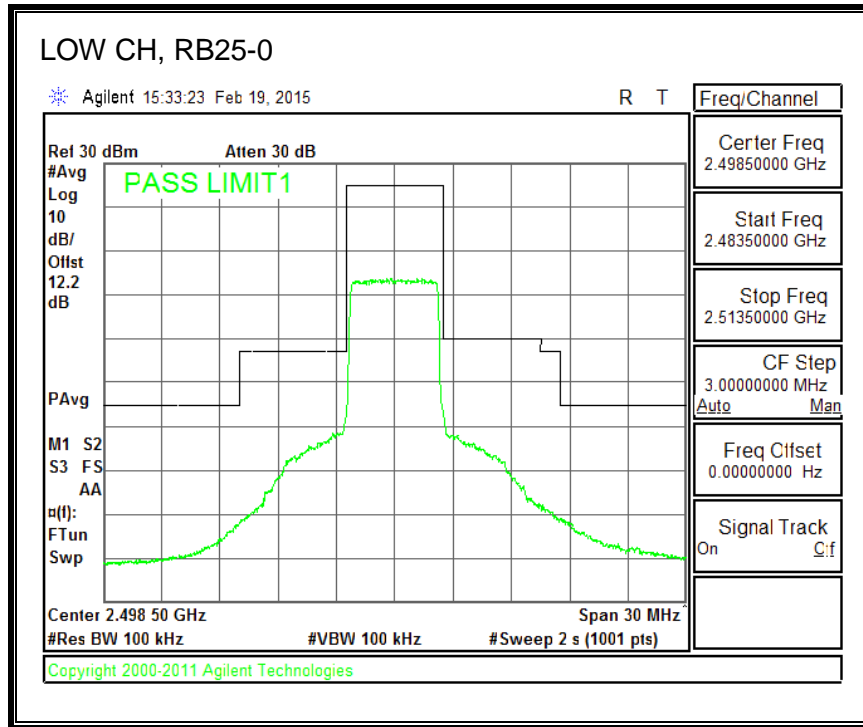

QPSK, (15.0 MHz BAND WIDTH)

16QAM, (15.0 MHz BAND WIDTH)

QPSK, (20.0 MHz BAND WIDTH)

16QAM, (20.0 MHz BAND WIDTH)

8.2.7. LTE BAND 26 EMISSION MASK

QPSK, (1.4 MHz BAND WIDTH)

16QAM, (1.4 MHz BAND WIDTH)

QPSK, (3.0 MHz BAND WIDTH)

16QAM, (3.0 MHz BAND WIDTH)

QPSK, (5.0 MHz BAND WIDTH)

16QAM, (5.0 MHz BAND WIDTH)

QPSK, (10.0 MHz BAND WIDTH)

16QAM, (10.0 MHz BAND WIDTH)

8.2.8. LTE BAND 41 EMISSION MASK

QPSK, (5.0 MHz BAND WIDTH)

16QAM, (5.0 MHz BAND WIDTH)

QPSK, (10.0 MHz BAND WIDTH)