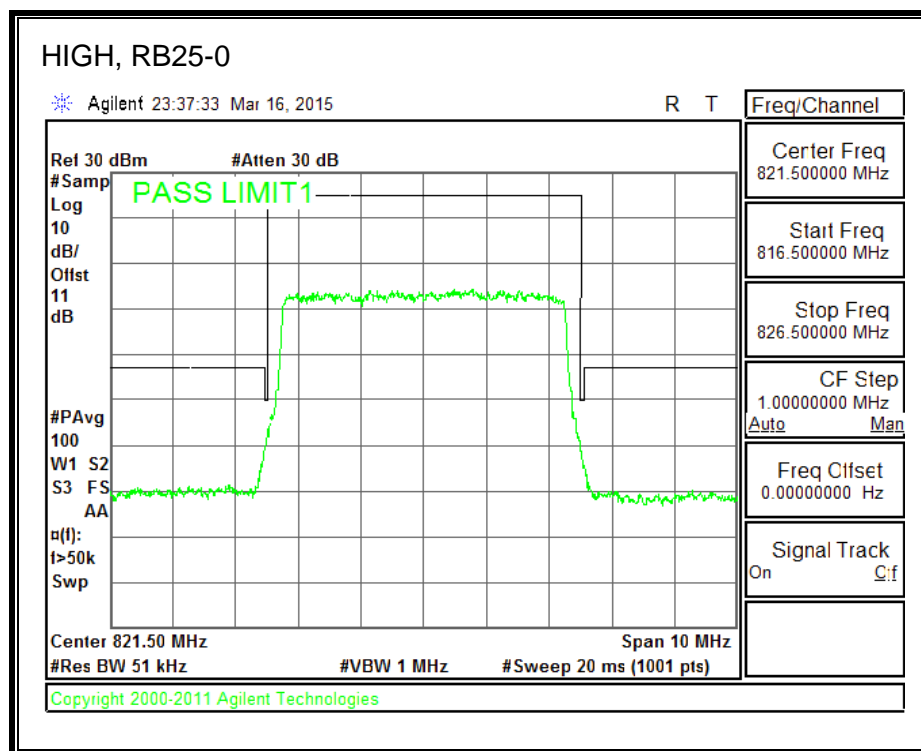

16QAM, (3.0 MHz BAND WIDTH)

QPSK, (5.0 MHz BAND WIDTH)

16QAM, (5.0 MHz BAND WIDTH)

QPSK, (10.0 MHz BAND WIDTH)

16QAM, (10.0 MHz BAND WIDTH)

8.2.8. LTE BAND 41 EMISSION MASK

QPSK, (5.0 MHz BAND WIDTH)

16QAM, (5.0 MHz BAND WIDTH)

QPSK, (10.0 MHz BAND WIDTH)