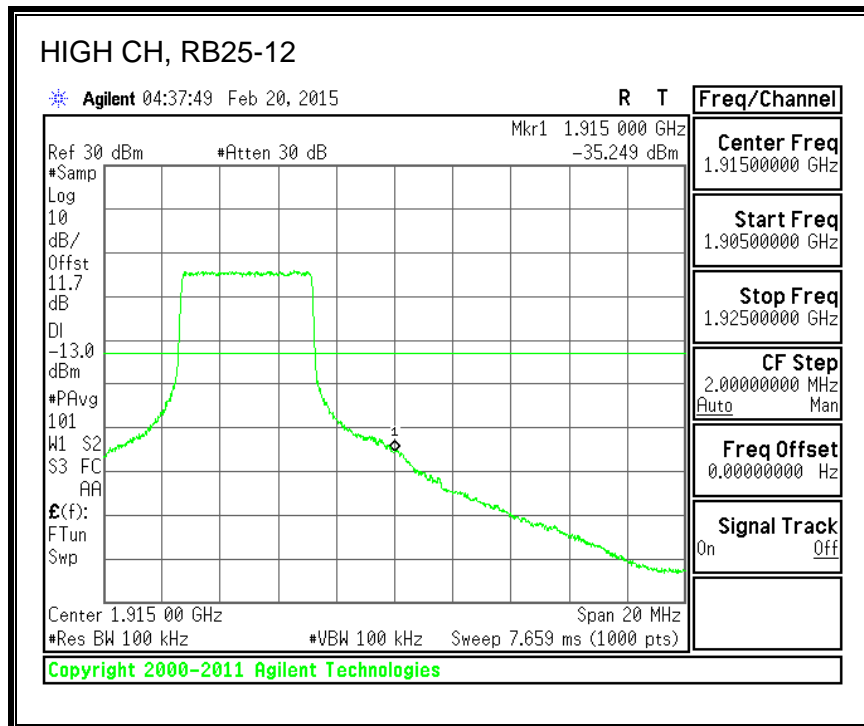

16QAM, 782MHz, 793 - 806MHz, (10MHz Bandwidth)

8.2.5. LTE BAND 17 BANDEDGE

QPSK, (5.0 MHz BAND WIDTH)

16QAM, (5.0 MHz BAND WIDTH)

QPSK, (10.0 MHz BAND WIDTH)

16QAM, (10.0 MHz BAND WIDTH)

8.2.6. LTE BAND 25 BANDEDGE

QPSK, (1.4 MHz BAND WIDTH)

16QAM, (1.4 MHz BAND WIDTH)

QPSK, (3.0 MHz BAND WIDTH)

16QAM, (3.0 MHz BAND WIDTH)

QPSK, (5.0 MHz BAND WIDTH)

16QAM, (5.0 MHz BAND WIDTH)

QPSK, (10.0 MHz BAND WIDTH)

16QAM, (10.0 MHz BAND WIDTH)

QPSK, (15.0 MHz BAND WIDTH)

16QAM, (15.0 MHz BAND WIDTH)

QPSK, (20.0 MHz BAND WIDTH)

16QAM, (20.0 MHz BAND WIDTH)

8.2.7. LTE BAND 26 EMISSION MASK

QPSK, (1.4 MHz BAND WIDTH)

16QAM, (1.4 MHz BAND WIDTH)

QPSK, (3.0 MHz BAND WIDTH)