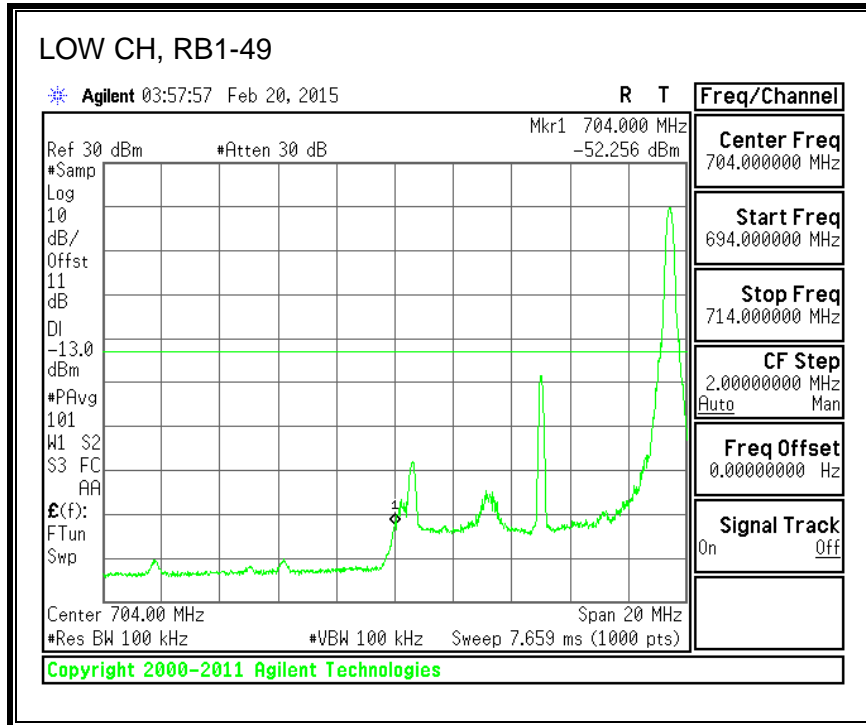

QPSK, 782MHz, 787 - 793MHz, (10MHz Bandwidth)

16QAM, 782MHz, 787 - 793MHz, (10MHz Bandwidth)

QPSK, 782MHz, 763 - 775MHz, (10MHz Bandwidth)

16QAM, 782MHz, 763 - 775MHz, (10MHz Bandwidth)

QPSK, 782MHz, 793 - 806MHz, (10MHz Bandwidth)

16QAM, 782MHz, 793 - 806MHz, (10MHz Bandwidth)

8.2.5. LTE BAND 17 BANDEDGE

QPSK, (5.0 MHz BAND WIDTH)

16QAM, (5.0 MHz BAND WIDTH)

QPSK, (10.0 MHz BAND WIDTH)

16QAM, (10.0 MHz BAND WIDTH)

8.2.6. LTE BAND 25 BANDEDGE

QPSK, (1.4 MHz BAND WIDTH)

16QAM, (1.4 MHz BAND WIDTH)

QPSK, (3.0 MHz BAND WIDTH)

16QAM, (3.0 MHz BAND WIDTH)

QPSK, (5.0 MHz BAND WIDTH)

16QAM, (5.0 MHz BAND WIDTH)

QPSK, (10.0 MHz BAND WIDTH)

16QAM, (10.0 MHz BAND WIDTH)