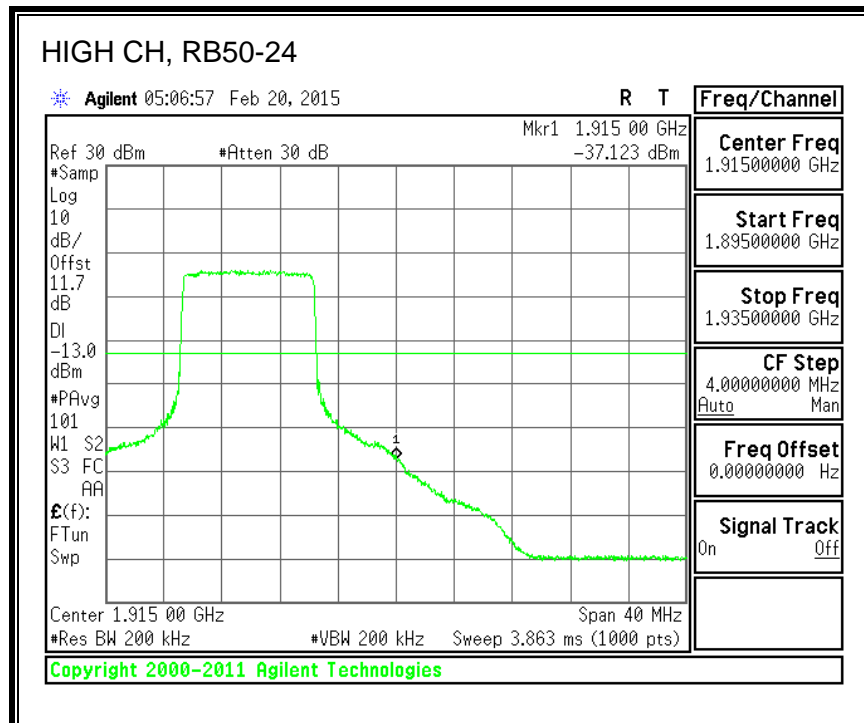

QPSK, (15.0 MHz BAND WIDTH)

16QAM, (15.0 MHz BAND WIDTH)

QPSK, (20.0 MHz BAND WIDTH)

16QAM, (20.0 MHz BAND WIDTH)

8.2.7. LTE BAND 26 EMISSION MASK

QPSK, (1.4 MHz BAND WIDTH)

16QAM, (1.4 MHz BAND WIDTH)

QPSK, (3.0 MHz BAND WIDTH)

16QAM, (3.0 MHz BAND WIDTH)

QPSK, (5.0 MHz BAND WIDTH)

16QAM, (5.0 MHz BAND WIDTH)

QPSK, (10.0 MHz BAND WIDTH)

16QAM, (10.0 MHz BAND WIDTH)

8.2.8. LTE BAND 41 EMISSION MASK

QPSK, (5.0 MHz BAND WIDTH)

16QAM, (5.0 MHz BAND WIDTH)