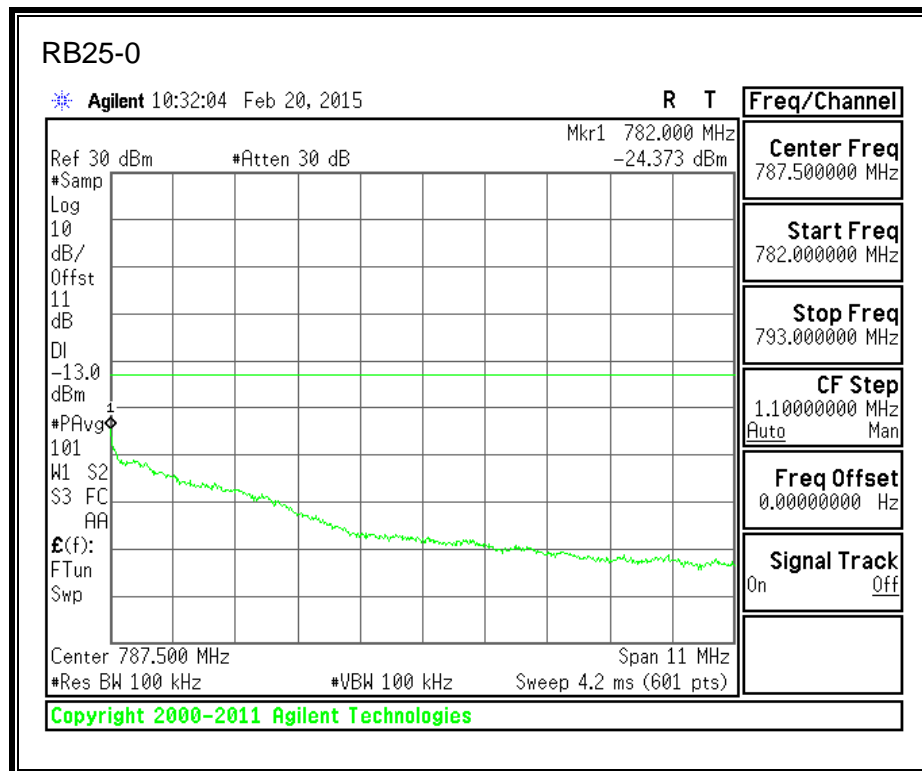

QPSK, (3.0 MHz BAND WIDTH)

16QAM, (3.0 MHz BAND WIDTH)

QPSK, (5.0 MHz BAND WIDTH)

16QAM, (5.0 MHz BAND WIDTH)

QPSK, (10.0 MHz BAND WIDTH)

16QAM, (10.0 MHz BAND WIDTH)

8.2.4. LTE BAND 13 BANDEDGE

QPSK, 779.5 MHz, 775 – 777MHz, (5.0MHz Bandwidth)

16QAM, 779.5MHz, 775 - 777MHz, (5MHz Bandwidth)

QPSK, 779.5MHz, 13, 782 - 793MHz, (5MHz Bandwidth)

16QAM, 779.5MHz, 783 - 793MHz, (5MHz Bandwidth)

QPSK, 779.5MHz, 763 - 775MHz, (5MHz Bandwidth)

16QAM, 779.5MHz, 763-775MHz, (5MHz Bandwidth)

QPSK, 779.5MHz, 793 - 806MHz, (5MHz Bandwidth)

16QAM, 779.5MHz, 793 - 806MHz, (5MHz Bandwidth)

QPSK, 782MHz, 775 – 779.5MHz, (5MHz Bandwidth)

16QAM, 782MHz, 775 - 777MHz, (5MHz Bandwidth)

QPSK, 782MHz, 784.5 - 793MHz, (5MHz Bandwidth)