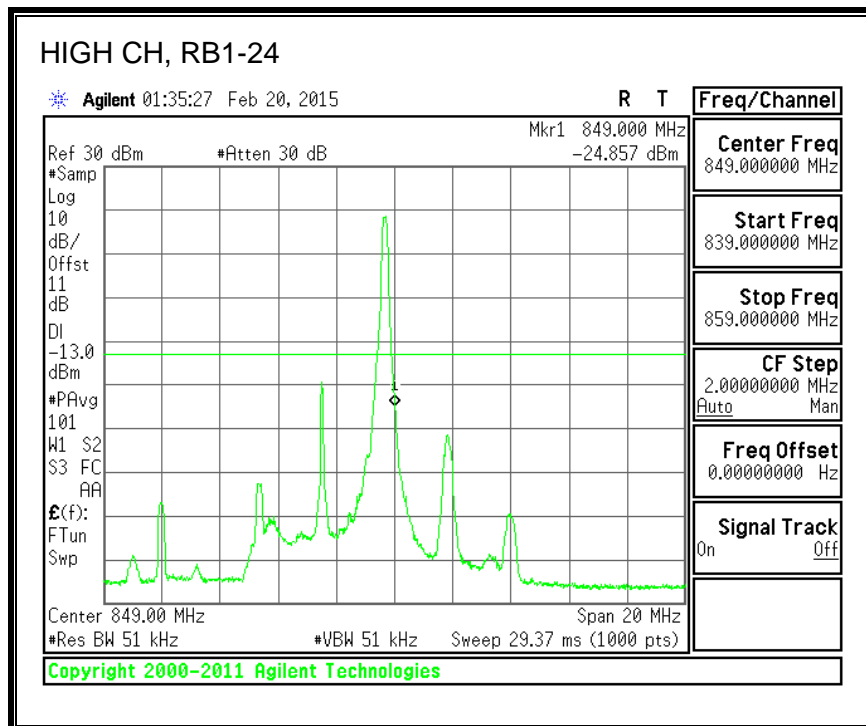

QPSK, (3.0 MHz BAND WIDTH)

16QAM, (3.0 MHz BAND WIDTH)

QPSK, (5.0 MHz BAND WIDTH)

16QAM, (5.0 MHz BAND WIDTH)

QPSK, (10.0 MHz BAND WIDTH)

16QAM, (10.0 MHz BAND WIDTH)

8.2.4. LTE BAND 13 BANDEDGE

QPSK, 779.5 MHz, 775 – 777MHz, (5.0MHz Bandwidth)