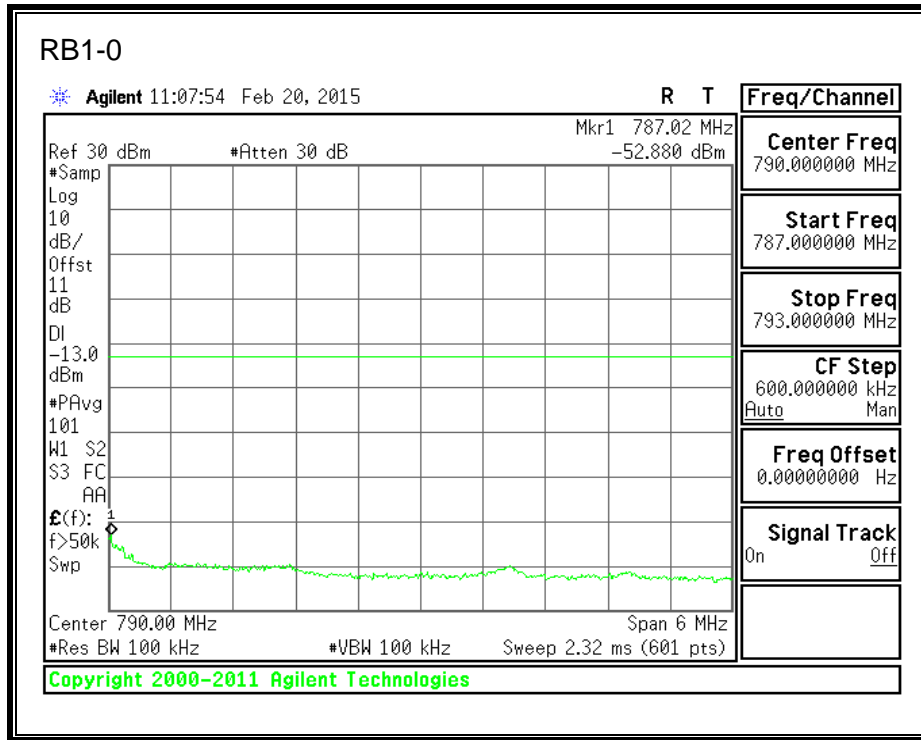

16QAM, 784.5MHz, 763 - 775MHz, (5MHz Bandwidth)

QPSK, 784.5MHz, 793 - 806MHz, (5MHz Bandwidth)

16QAM, 784.5MHz, 793 - 806MHz, (5MHz Bandwidth)

QPSK, 782MHz, 775 - 777MHz, (10MHz Bandwidth)

16QAM, 782MHz, 775 - 777MHz, (10MHz Bandwidth)

QPSK, 782MHz, 787 - 793MHz, (10MHz Bandwidth)

16QAM, 782MHz, 787 - 793MHz, (10MHz Bandwidth)

QPSK, 782MHz, 763 - 775MHz, (10MHz Bandwidth)

16QAM, 782MHz, 763 - 775MHz, (10MHz Bandwidth)

QPSK, 782MHz, 793 - 806MHz, (10MHz Bandwidth)

16QAM, 782MHz, 793 - 806MHz, (10MHz Bandwidth)

8.2.5. LTE BAND 17 BANDEDGE

QPSK, (5.0 MHz BAND WIDTH)

16QAM, (5.0 MHz BAND WIDTH)

QPSK, (10.0 MHz BAND WIDTH)

16QAM, (10.0 MHz BAND WIDTH)

8.2.6. LTE BAND 25 BANDEDGE