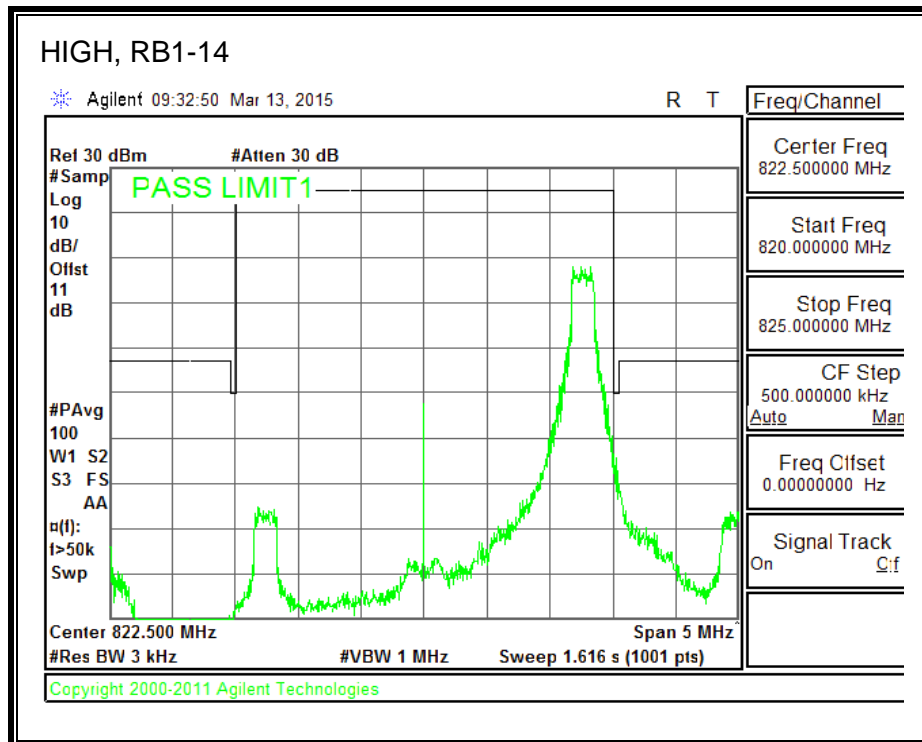

16QAM, 782MHz, 793 - 806MHz, (10MHz Bandwidth)

8.2.5. LTE BAND 17 BANDEDGE

QPSK, (5.0 MHz BAND WIDTH)

16QAM, (5.0 MHz BAND WIDTH)

QPSK, (10.0 MHz BAND WIDTH)

16QAM, (10.0 MHz BAND WIDTH)

8.2.6. LTE BAND 25 BANDEDGE

QPSK, (15.0 MHz BAND WIDTH)

16QAM, (15.0 MHz BAND WIDTH)

QPSK, (20.0 MHz BAND WIDTH)

16QAM, (20.0 MHz BAND WIDTH)

8.2.7. LTE BAND 26 EMISSION MASK

QPSK, (1.4 MHz BAND WIDTH)

16QAM, (1.4 MHz BAND WIDTH)

QPSK, (3.0 MHz BAND WIDTH)

16QAM, (3.0 MHz BAND WIDTH)

QPSK, (5.0 MHz BAND WIDTH)

16QAM, (5.0 MHz BAND WIDTH)

QPSK, (10.0 MHz BAND WIDTH)

16QAM, (10.0 MHz BAND WIDTH)

8.2.8. LTE BAND 41 EMISSION MASK

QPSK, (5.0 MHz BAND WIDTH)

16QAM, (5.0 MHz BAND WIDTH)

QPSK, (10.0 MHz BAND WIDTH)