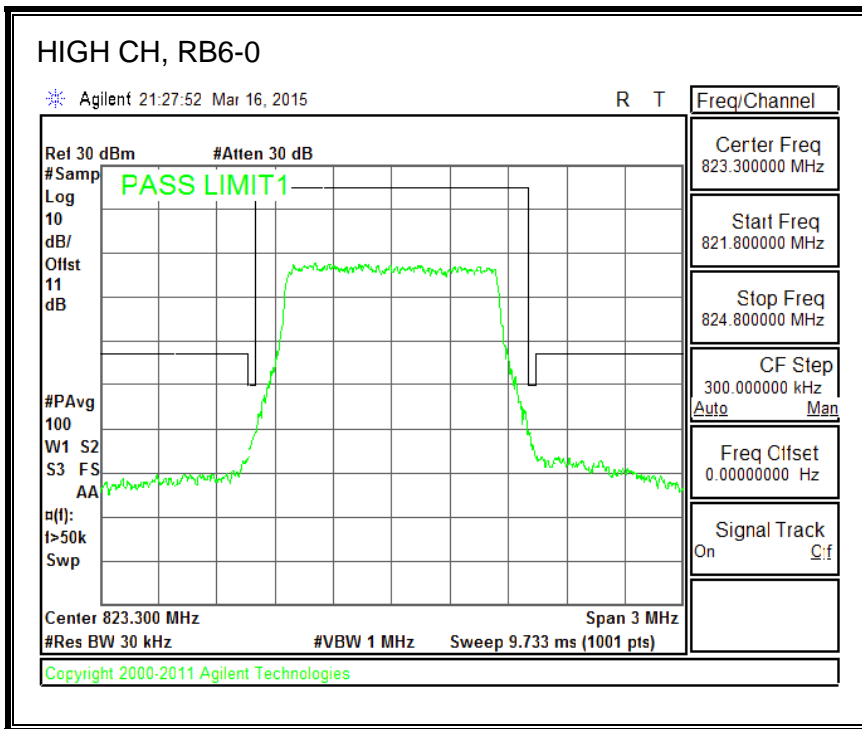

QPSK, (15.0 MHz BAND WIDTH)

16QAM, (15.0 MHz BAND WIDTH)

QPSK, (20.0 MHz BAND WIDTH)

16QAM, (20.0 MHz BAND WIDTH)

8.2.7. LTE BAND 26 EMISSION MASK

QPSK, (1.4 MHz BAND WIDTH)

16QAM, (1.4 MHz BAND WIDTH)

QPSK, (3.0 MHz BAND WIDTH)

16QAM, (3.0 MHz BAND WIDTH)

QPSK, (5.0 MHz BAND WIDTH)

16QAM, (5.0 MHz BAND WIDTH)

QPSK, (10.0 MHz BAND WIDTH)

16QAM, (10.0 MHz BAND WIDTH)

8.2.8. LTE BAND 41 EMISSION MASK

QPSK, (5.0 MHz BAND WIDTH)

16QAM, (5.0 MHz BAND WIDTH)