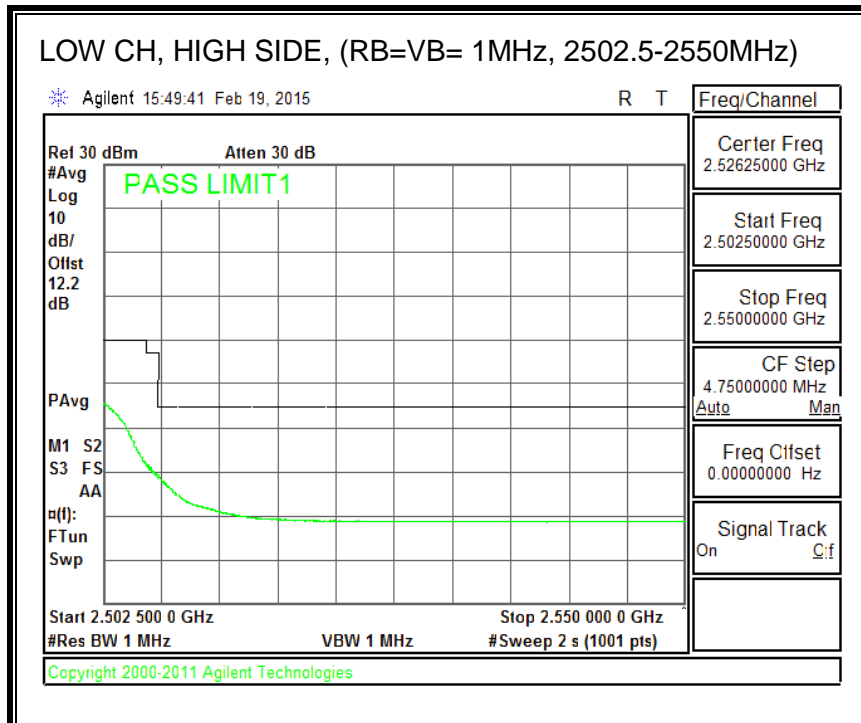

16QAM, (3.0 MHz BAND WIDTH)

QPSK, (5.0 MHz BAND WIDTH)

16QAM, (5.0 MHz BAND WIDTH)

QPSK, (10.0 MHz BAND WIDTH)

16QAM, (10.0 MHz BAND WIDTH)

8.2.8. LTE BAND 41 EMISSION MASK

QPSK, (5.0 MHz BAND WIDTH)

16QAM, (5.0 MHz BAND WIDTH)

QPSK, (10.0 MHz BAND WIDTH)