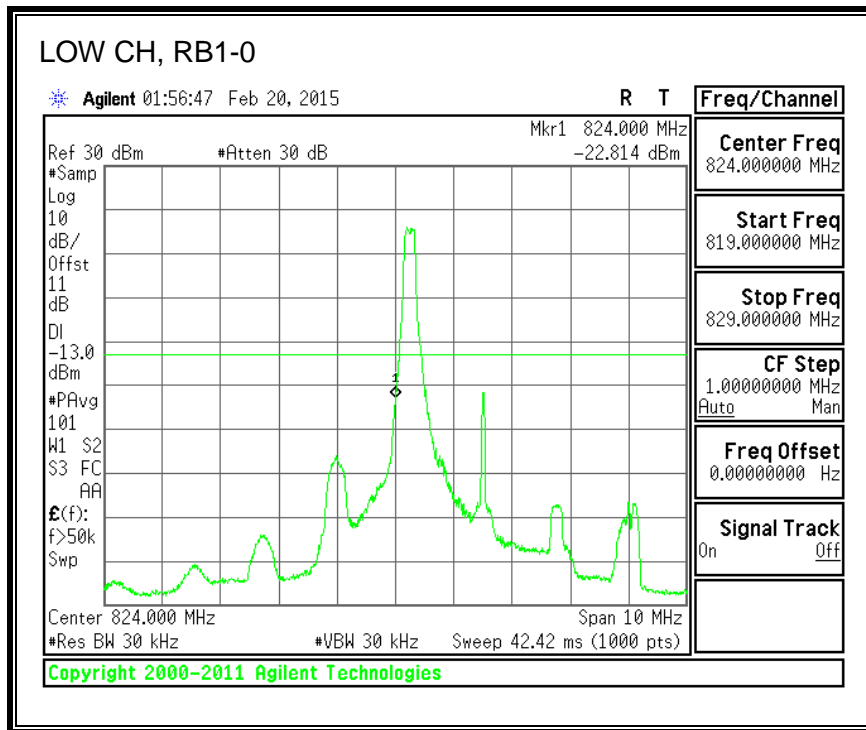

QPSK, (3.0 MHz BAND WIDTH)

16QAM, (3.0 MHz BAND WIDTH)

QPSK, (5.0 MHz BAND WIDTH)

16QAM, (5.0 MHz BAND WIDTH)

QPSK, (10.0 MHz BAND WIDTH)

16QAM, (10.0 MHz BAND WIDTH)

8.2.4. LTE BAND 13 BANDEDGE

QPSK, 779.5 MHz, 775 – 777MHz, (5.0MHz Bandwidth)

16QAM, 779.5MHz, 775 - 777MHz, (5MHz Bandwidth)

QPSK, 779.5MHz, 13, 782 - 793MHz, (5MHz Bandwidth)

16QAM, 779.5MHz, 783 - 793MHz, (5MHz Bandwidth)

QPSK, 779.5MHz, 763 - 775MHz, (5MHz Bandwidth)

16QAM, 779.5MHz, 763-775MHz, (5MHz Bandwidth)