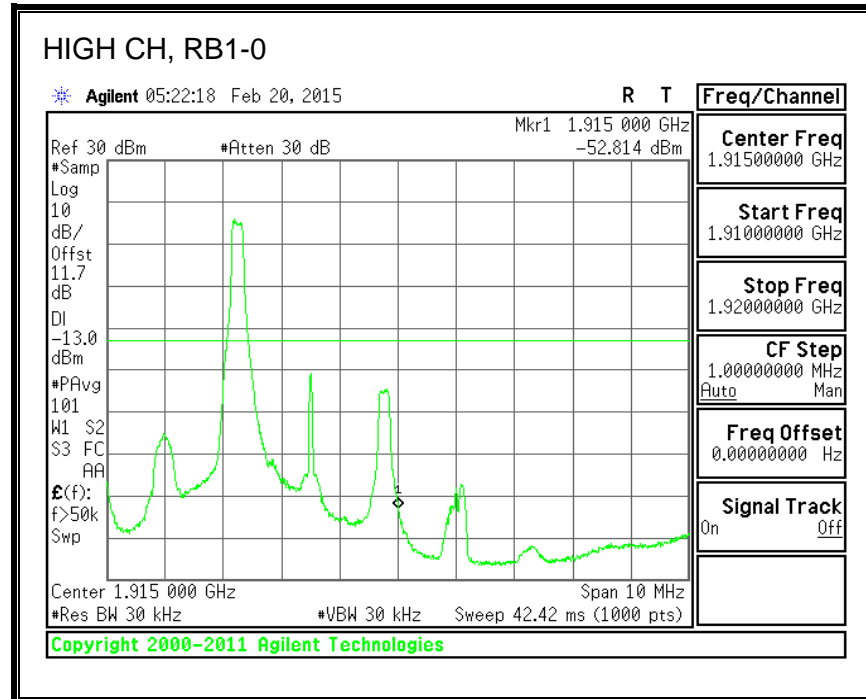

16QAM, 782MHz, 793 - 806MHz, (10MHz Bandwidth)

8.2.5. LTE BAND 17 BANDEDGE

QPSK, (5.0 MHz BAND WIDTH)

16QAM, (5.0 MHz BAND WIDTH)

QPSK, (10.0 MHz BAND WIDTH)

16QAM, (10.0 MHz BAND WIDTH)

8.2.6. LTE BAND 25 BANDEDGE

QPSK, (1.4 MHz BAND WIDTH)

16QAM, (1.4 MHz BAND WIDTH)

QPSK, (3.0 MHz BAND WIDTH)

16QAM, (3.0 MHz BAND WIDTH)

QPSK, (5.0 MHz BAND WIDTH)

16QAM, (5.0 MHz BAND WIDTH)

QPSK, (10.0 MHz BAND WIDTH)

16QAM, (10.0 MHz BAND WIDTH)

QPSK, (15.0 MHz BAND WIDTH)

16QAM, (15.0 MHz BAND WIDTH)

QPSK, (20.0 MHz BAND WIDTH)

16QAM, (20.0 MHz BAND WIDTH)

8.2.7. LTE BAND 26 EMISSION MASK

QPSK, (1.4 MHz BAND WIDTH)

16QAM, (1.4 MHz BAND WIDTH)

QPSK, (3.0 MHz BAND WIDTH)