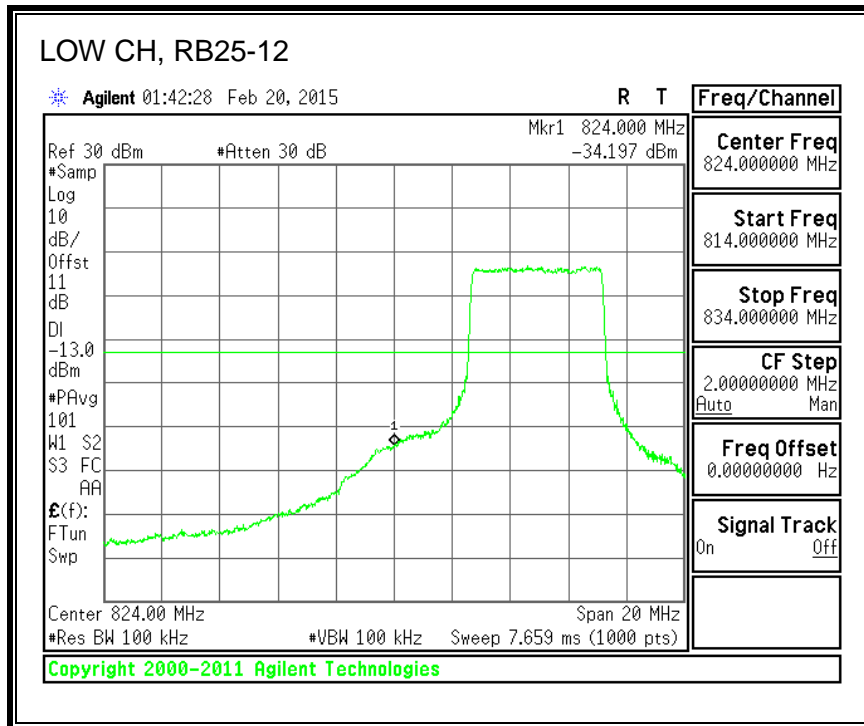

QPSK, (3.0 MHz BAND WIDTH)

16QAM, (3.0 MHz BAND WIDTH)

QPSK, (5.0 MHz BAND WIDTH)

16QAM, (5.0 MHz BAND WIDTH)

QPSK, (10.0 MHz BAND WIDTH)

16QAM, (10.0 MHz BAND WIDTH)

8.2.4. LTE BAND 13 BANDEDGE

QPSK, 779.5 MHz, 775 – 777MHz, (5.0MHz Bandwidth)