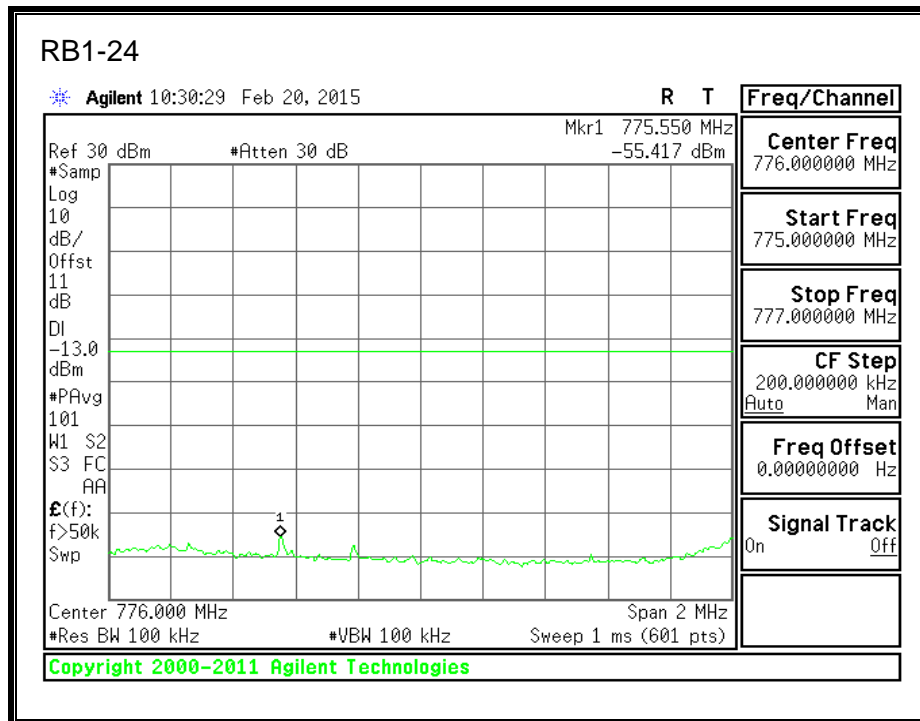

QPSK, (3.0 MHz BAND WIDTH)

16QAM, (3.0 MHz BAND WIDTH)

QPSK, (5.0 MHz BAND WIDTH)

16QAM, (5.0 MHz BAND WIDTH)

QPSK, (10.0 MHz BAND WIDTH)

16QAM, (10.0 MHz BAND WIDTH)

8.2.4. LTE BAND 13 BANDEDGE

QPSK, 779.5 MHz, 775 – 777MHz, (5.0MHz Bandwidth)