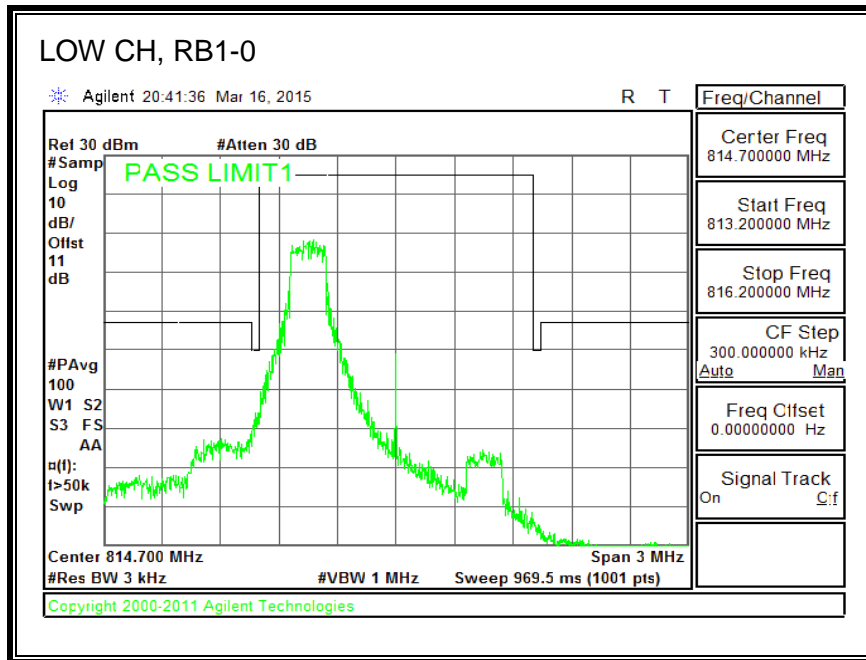

QPSK, (15.0 MHz BAND WIDTH)

16QAM, (15.0 MHz BAND WIDTH)

QPSK, (20.0 MHz BAND WIDTH)

16QAM, (20.0 MHz BAND WIDTH)

8.2.7. LTE BAND 26 EMISSION MASK

QPSK, (1.4 MHz BAND WIDTH)

16QAM, (1.4 MHz BAND WIDTH)

QPSK, (3.0 MHz BAND WIDTH)

16QAM, (3.0 MHz BAND WIDTH)

QPSK, (5.0 MHz BAND WIDTH)

16QAM, (5.0 MHz BAND WIDTH)

QPSK, (10.0 MHz BAND WIDTH)

16QAM, (10.0 MHz BAND WIDTH)

8.2.8. LTE BAND 41 EMISSION MASK

QPSK, (5.0 MHz BAND WIDTH)

16QAM, (5.0 MHz BAND WIDTH)