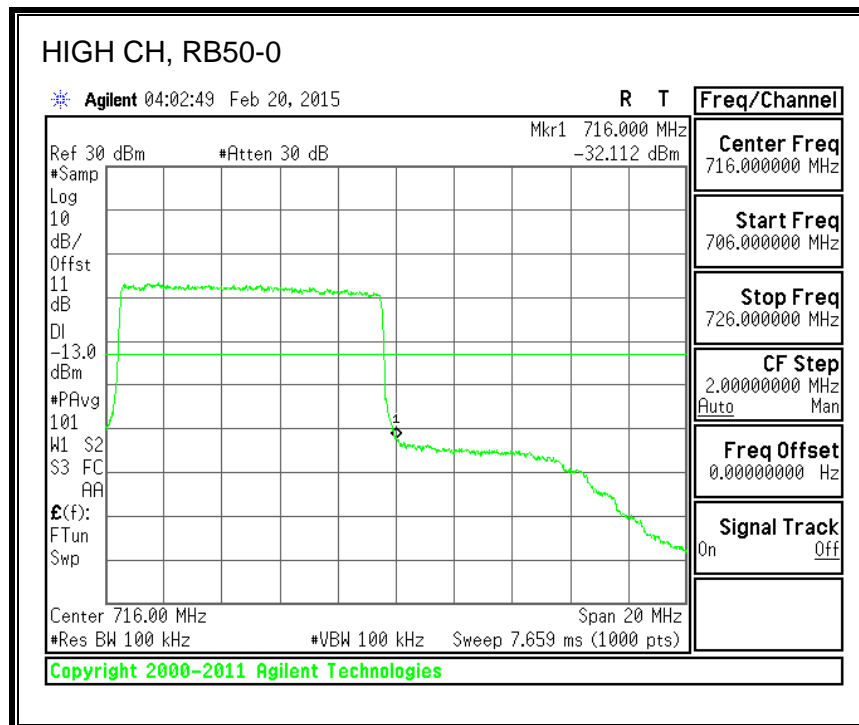

16QAM, 782MHz, 793 - 806MHz, (10MHz Bandwidth)

8.2.5. LTE BAND 17 BANDEDGE

QPSK, (5.0 MHz BAND WIDTH)

16QAM, (5.0 MHz BAND WIDTH)

QPSK, (10.0 MHz BAND WIDTH)

16QAM, (10.0 MHz BAND WIDTH)

8.2.6. LTE BAND 25 BANDEDGE