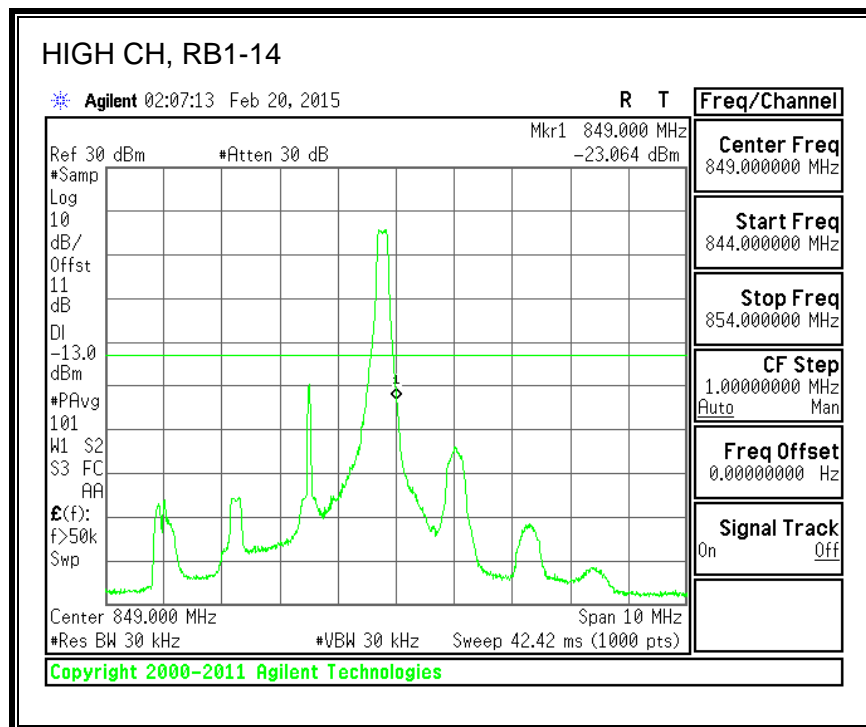

QPSK, (3.0 MHz BAND WIDTH)

16QAM, (3.0 MHz BAND WIDTH)

QPSK, (5.0 MHz BAND WIDTH)

16QAM, (5.0 MHz BAND WIDTH)

QPSK, (10.0 MHz BAND WIDTH)

16QAM, (10.0 MHz BAND WIDTH)

8.2.4. LTE BAND 13 BANDEDGE

QPSK, 779.5 MHz, 775 – 777MHz, (5.0MHz Bandwidth)

16QAM, 779.5MHz, 775 - 777MHz, (5MHz Bandwidth)

QPSK, 779.5MHz, 13, 782 - 793MHz, (5MHz Bandwidth)

16QAM, 779.5MHz, 783 - 793MHz, (5MHz Bandwidth)

QPSK, 779.5MHz, 763 - 775MHz, (5MHz Bandwidth)

16QAM, 779.5MHz, 763-775MHz, (5MHz Bandwidth)