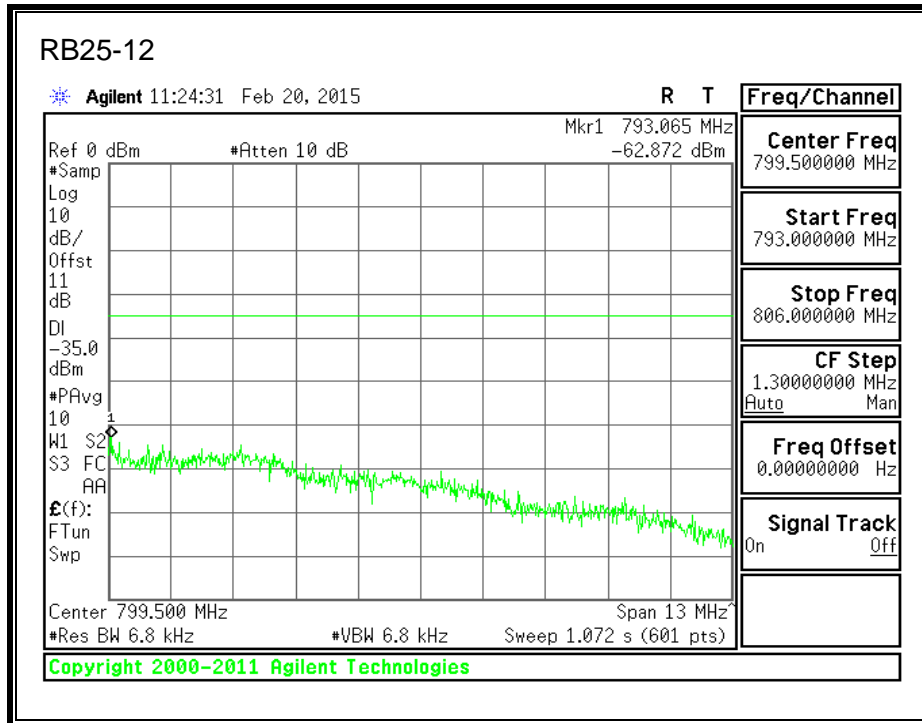

QPSK, 782MHz, 787 - 793MHz, (10MHz Bandwidth)

16QAM, 782MHz, 787 - 793MHz, (10MHz Bandwidth)

QPSK, 782MHz, 763 - 775MHz, (10MHz Bandwidth)

16QAM, 782MHz, 763 - 775MHz, (10MHz Bandwidth)

QPSK, 782MHz, 793 - 806MHz, (10MHz Bandwidth)

16QAM, 782MHz, 793 - 806MHz, (10MHz Bandwidth)

8.2.5. LTE BAND 17 BANDEDGE

QPSK, (5.0 MHz BAND WIDTH)

16QAM, (5.0 MHz BAND WIDTH)

QPSK, (10.0 MHz BAND WIDTH)

16QAM, (10.0 MHz BAND WIDTH)

8.2.6. LTE BAND 25 BANDEDGE