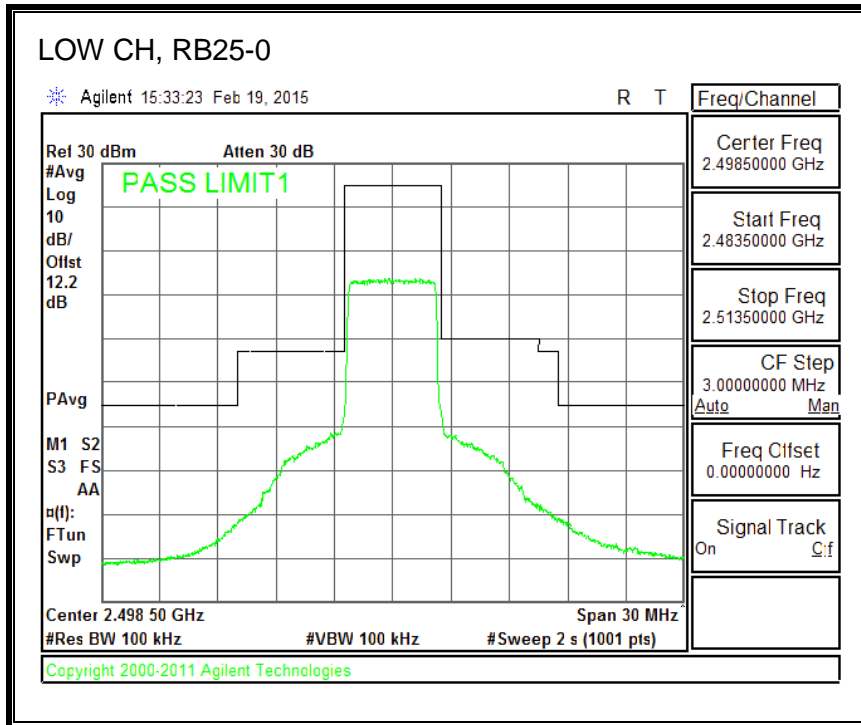

QPSK, (15.0 MHz BAND WIDTH)

16QAM, (15.0 MHz BAND WIDTH)

QPSK, (20.0 MHz BAND WIDTH)

16QAM, (20.0 MHz BAND WIDTH)

8.2.7. LTE BAND 26 EMISSION MASK

QPSK, (1.4 MHz BAND WIDTH)

16QAM, (1.4 MHz BAND WIDTH)

QPSK, (3.0 MHz BAND WIDTH)

16QAM, (3.0 MHz BAND WIDTH)

QPSK, (5.0 MHz BAND WIDTH)

16QAM, (5.0 MHz BAND WIDTH)

QPSK, (10.0 MHz BAND WIDTH)

16QAM, (10.0 MHz BAND WIDTH)

8.2.8. LTE BAND 41 EMISSION MASK

QPSK, (5.0 MHz BAND WIDTH)

16QAM, (5.0 MHz BAND WIDTH)

QPSK, (10.0 MHz BAND WIDTH)