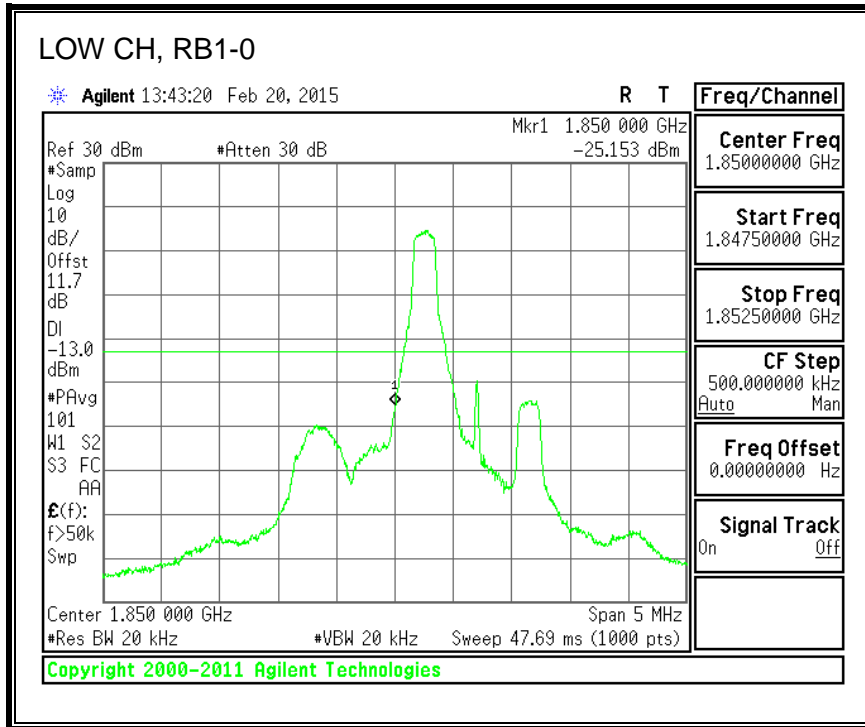

16QAM, 782MHz, 793 - 806MHz, (10MHz Bandwidth)

8.2.5. LTE BAND 17 BANDEDGE

QPSK, (5.0 MHz BAND WIDTH)

16QAM, (5.0 MHz BAND WIDTH)

QPSK, (10.0 MHz BAND WIDTH)

16QAM, (10.0 MHz BAND WIDTH)

8.2.6. LTE BAND 25 BANDEDGE

QPSK, (1.4 MHz BAND WIDTH)

16QAM, (1.4 MHz BAND WIDTH)

QPSK, (3.0 MHz BAND WIDTH)

16QAM, (3.0 MHz BAND WIDTH)

QPSK, (5.0 MHz BAND WIDTH)

16QAM, (5.0 MHz BAND WIDTH)

QPSK, (10.0 MHz BAND WIDTH)

16QAM, (10.0 MHz BAND WIDTH)

QPSK, (15.0 MHz BAND WIDTH)

16QAM, (15.0 MHz BAND WIDTH)

QPSK, (20.0 MHz BAND WIDTH)

16QAM, (20.0 MHz BAND WIDTH)

8.2.7. LTE BAND 26 EMISSION MASK

QPSK, (1.4 MHz BAND WIDTH)

16QAM, (1.4 MHz BAND WIDTH)

QPSK, (3.0 MHz BAND WIDTH)