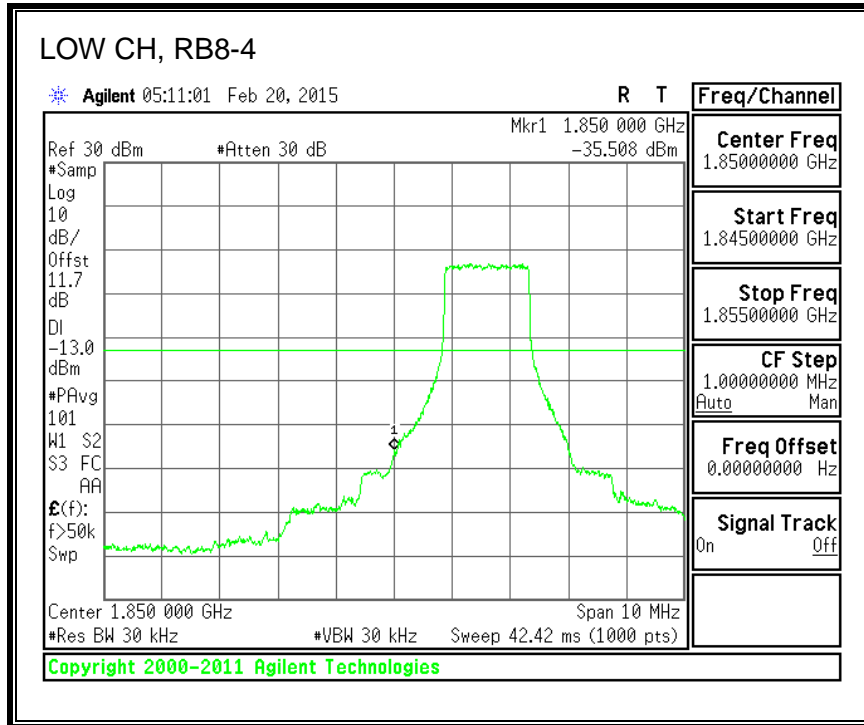

16QAM, 782MHz, 793 - 806MHz, (10MHz Bandwidth)

8.2.5. LTE BAND 17 BANDEDGE

QPSK, (5.0 MHz BAND WIDTH)

16QAM, (5.0 MHz BAND WIDTH)

QPSK, (10.0 MHz BAND WIDTH)

16QAM, (10.0 MHz BAND WIDTH)

8.2.6. LTE BAND 25 BANDEDGE

QPSK, (1.4 MHz BAND WIDTH)

16QAM, (1.4 MHz BAND WIDTH)

QPSK, (3.0 MHz BAND WIDTH)

16QAM, (3.0 MHz BAND WIDTH)

QPSK, (5.0 MHz BAND WIDTH)

16QAM, (5.0 MHz BAND WIDTH)

QPSK, (10.0 MHz BAND WIDTH)

16QAM, (10.0 MHz BAND WIDTH)

QPSK, (15.0 MHz BAND WIDTH)

16QAM, (15.0 MHz BAND WIDTH)

QPSK, (20.0 MHz BAND WIDTH)

16QAM, (20.0 MHz BAND WIDTH)

8.2.7. LTE BAND 26 EMISSION MASK

QPSK, (1.4 MHz BAND WIDTH)

16QAM, (1.4 MHz BAND WIDTH)

QPSK, (3.0 MHz BAND WIDTH)