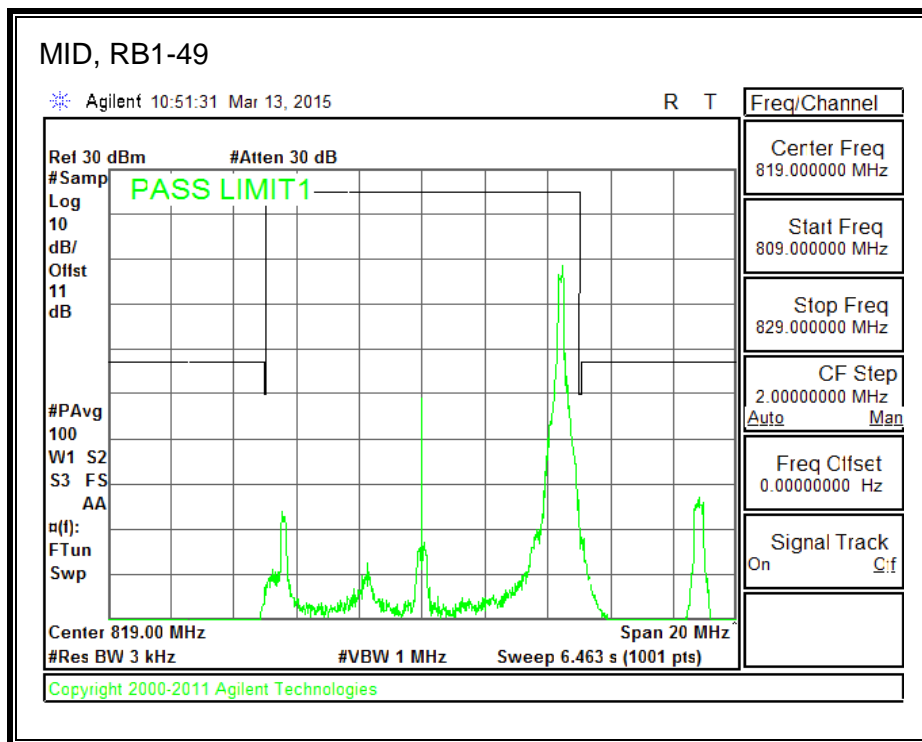

QPSK, (15.0 MHz BAND WIDTH)

16QAM, (15.0 MHz BAND WIDTH)

QPSK, (20.0 MHz BAND WIDTH)

16QAM, (20.0 MHz BAND WIDTH)

8.2.7. LTE BAND 26 EMISSION MASK

QPSK, (1.4 MHz BAND WIDTH)

16QAM, (1.4 MHz BAND WIDTH)

QPSK, (3.0 MHz BAND WIDTH)

16QAM, (3.0 MHz BAND WIDTH)

QPSK, (5.0 MHz BAND WIDTH)

16QAM, (5.0 MHz BAND WIDTH)

QPSK, (10.0 MHz BAND WIDTH)

16QAM, (10.0 MHz BAND WIDTH)

8.2.8. LTE BAND 41 EMISSION MASK

QPSK, (5.0 MHz BAND WIDTH)

16QAM, (5.0 MHz BAND WIDTH)

QPSK, (10.0 MHz BAND WIDTH)