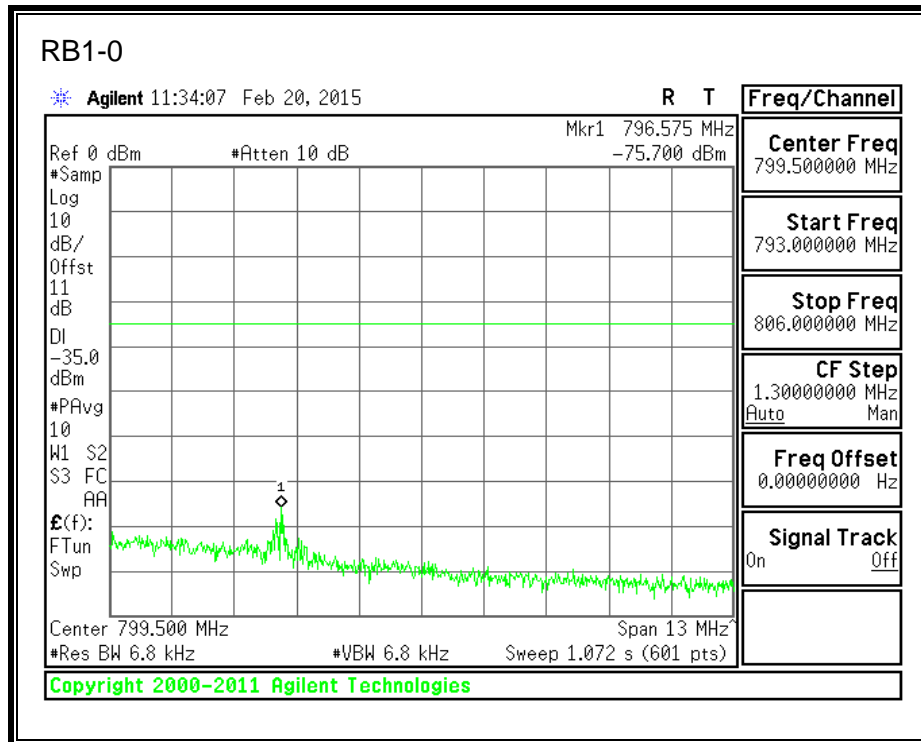

QPSK, 779.5MHz, 793 - 806MHz, (5MHz Bandwidth)