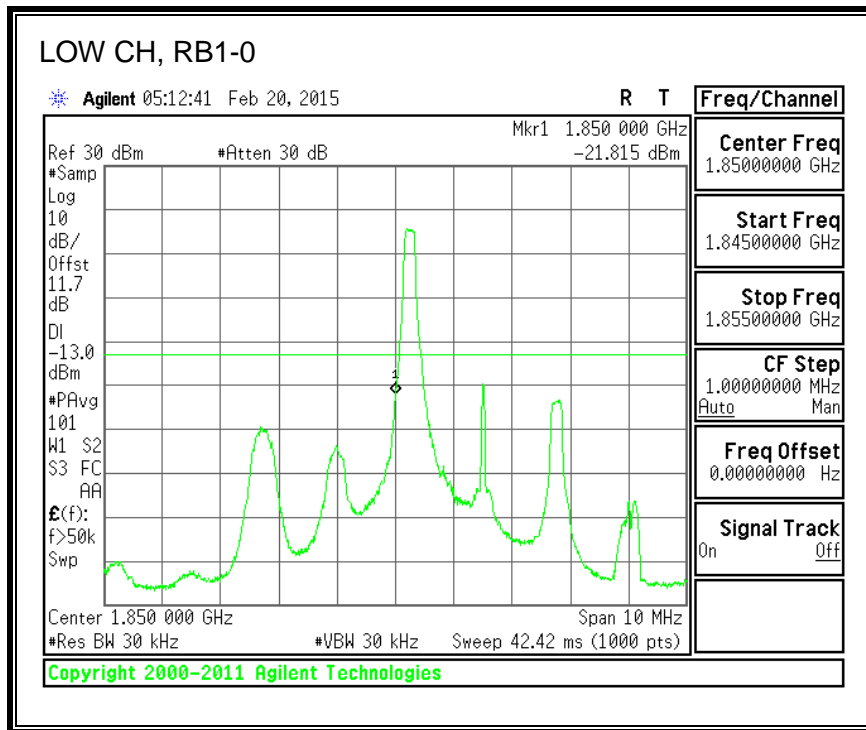

16QAM, 782MHz, 793 - 806MHz, (10MHz Bandwidth)

8.2.5. LTE BAND 17 BANDEDGE

QPSK, (5.0 MHz BAND WIDTH)

16QAM, (5.0 MHz BAND WIDTH)

QPSK, (10.0 MHz BAND WIDTH)

16QAM, (10.0 MHz BAND WIDTH)

8.2.6. LTE BAND 25 BANDEDGE

QPSK, (1.4 MHz BAND WIDTH)

16QAM, (1.4 MHz BAND WIDTH)

QPSK, (3.0 MHz BAND WIDTH)

16QAM, (3.0 MHz BAND WIDTH)

QPSK, (5.0 MHz BAND WIDTH)

16QAM, (5.0 MHz BAND WIDTH)

QPSK, (10.0 MHz BAND WIDTH)

16QAM, (10.0 MHz BAND WIDTH)

QPSK, (15.0 MHz BAND WIDTH)

16QAM, (15.0 MHz BAND WIDTH)

QPSK, (20.0 MHz BAND WIDTH)

16QAM, (20.0 MHz BAND WIDTH)

8.2.7. LTE BAND 26 EMISSION MASK

QPSK, (1.4 MHz BAND WIDTH)

16QAM, (1.4 MHz BAND WIDTH)

QPSK, (3.0 MHz BAND WIDTH)