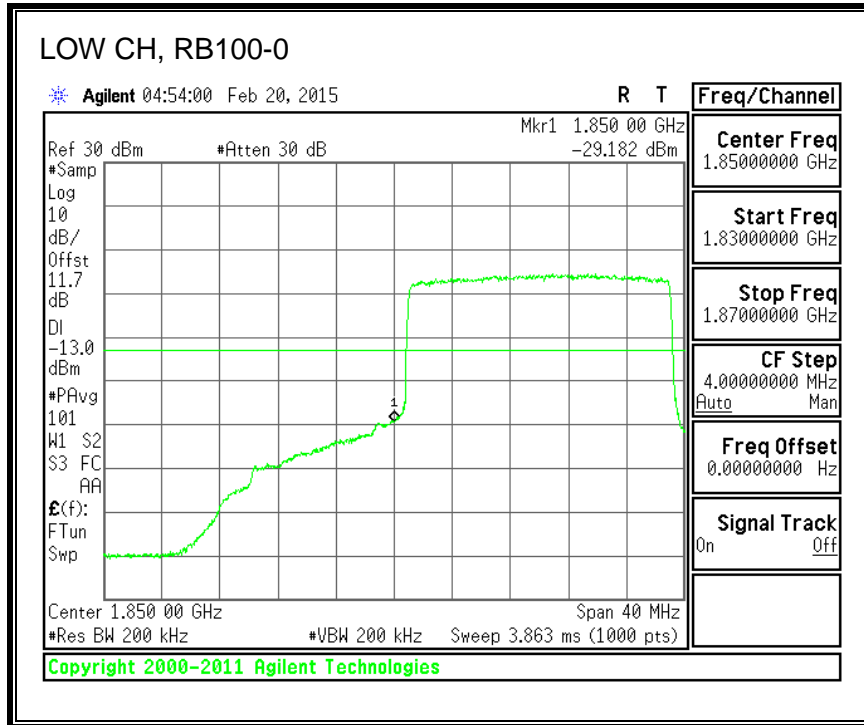

QPSK, (15.0 MHz BAND WIDTH)

16QAM, (15.0 MHz BAND WIDTH)

QPSK, (20.0 MHz BAND WIDTH)

16QAM, (20.0 MHz BAND WIDTH)

8.2.7. LTE BAND 26 EMISSION MASK

QPSK, (1.4 MHz BAND WIDTH)

16QAM, (1.4 MHz BAND WIDTH)

QPSK, (3.0 MHz BAND WIDTH)

16QAM, (3.0 MHz BAND WIDTH)

QPSK, (5.0 MHz BAND WIDTH)

16QAM, (5.0 MHz BAND WIDTH)

QPSK, (10.0 MHz BAND WIDTH)

16QAM, (10.0 MHz BAND WIDTH)

8.2.8. LTE BAND 41 EMISSION MASK

QPSK, (5.0 MHz BAND WIDTH)

16QAM, (5.0 MHz BAND WIDTH)

QPSK, (10.0 MHz BAND WIDTH)