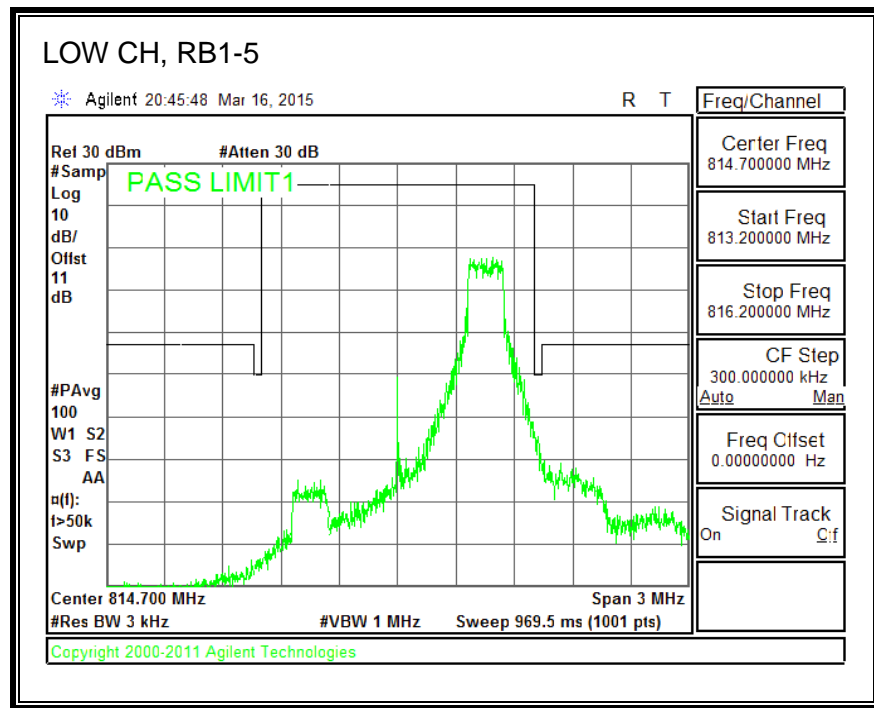

QPSK, (15.0 MHz BAND WIDTH)

16QAM, (15.0 MHz BAND WIDTH)

QPSK, (20.0 MHz BAND WIDTH)

16QAM, (20.0 MHz BAND WIDTH)

8.2.7. LTE BAND 26 EMISSION MASK

QPSK, (1.4 MHz BAND WIDTH)

16QAM, (1.4 MHz BAND WIDTH)

QPSK, (3.0 MHz BAND WIDTH)

16QAM, (3.0 MHz BAND WIDTH)

QPSK, (5.0 MHz BAND WIDTH)

16QAM, (5.0 MHz BAND WIDTH)

QPSK, (10.0 MHz BAND WIDTH)

16QAM, (10.0 MHz BAND WIDTH)

8.2.8. LTE BAND 41 EMISSION MASK

QPSK, (5.0 MHz BAND WIDTH)

16QAM, (5.0 MHz BAND WIDTH)

QPSK, (10.0 MHz BAND WIDTH)