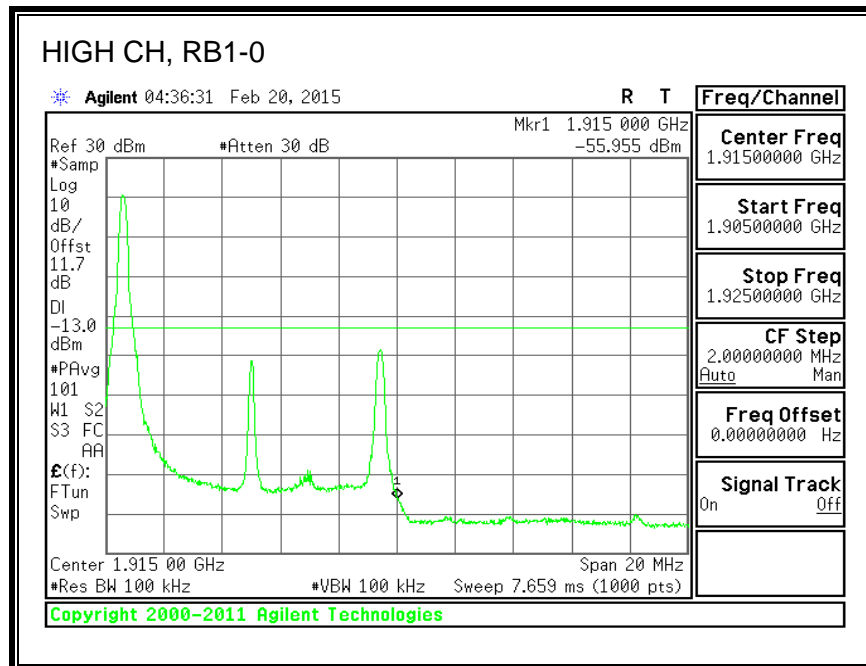

16QAM, 782MHz, 793 - 806MHz, (10MHz Bandwidth)

8.2.5. LTE BAND 17 BANDEDGE

QPSK, (5.0 MHz BAND WIDTH)

16QAM, (5.0 MHz BAND WIDTH)

QPSK, (10.0 MHz BAND WIDTH)

16QAM, (10.0 MHz BAND WIDTH)

8.2.6. LTE BAND 25 BANDEDGE

QPSK, (1.4 MHz BAND WIDTH)

16QAM, (1.4 MHz BAND WIDTH)

QPSK, (3.0 MHz BAND WIDTH)

16QAM, (3.0 MHz BAND WIDTH)

QPSK, (5.0 MHz BAND WIDTH)

16QAM, (5.0 MHz BAND WIDTH)

QPSK, (10.0 MHz BAND WIDTH)

16QAM, (10.0 MHz BAND WIDTH)

QPSK, (15.0 MHz BAND WIDTH)

16QAM, (15.0 MHz BAND WIDTH)

QPSK, (20.0 MHz BAND WIDTH)

16QAM, (20.0 MHz BAND WIDTH)

8.2.7. LTE BAND 26 EMISSION MASK

QPSK, (1.4 MHz BAND WIDTH)

16QAM, (1.4 MHz BAND WIDTH)

QPSK, (3.0 MHz BAND WIDTH)