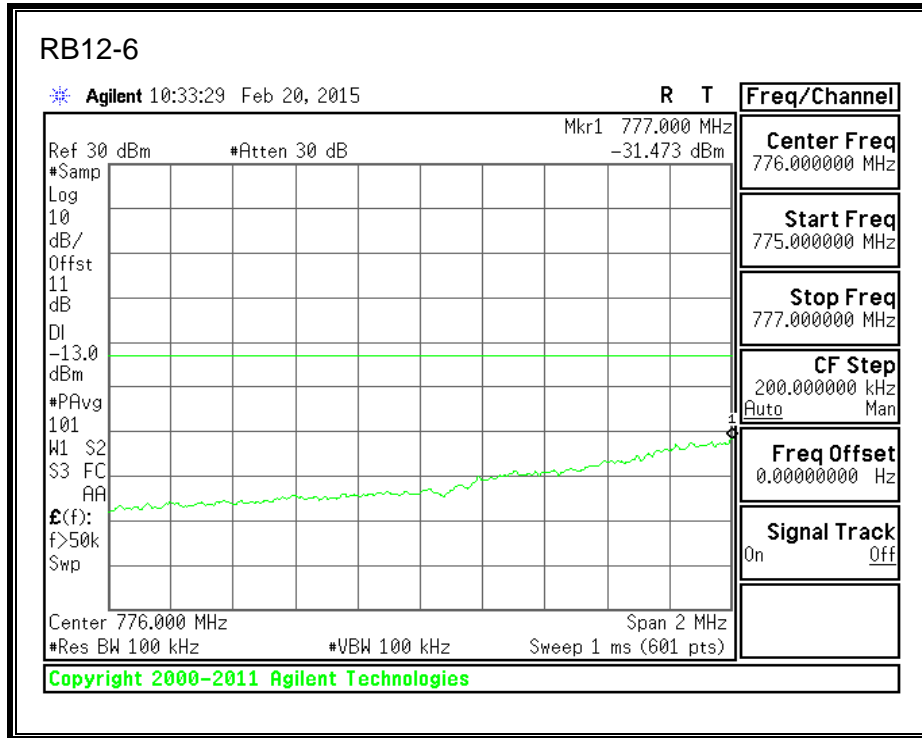

QPSK, (3.0 MHz BAND WIDTH)

16QAM, (3.0 MHz BAND WIDTH)

QPSK, (5.0 MHz BAND WIDTH)

16QAM, (5.0 MHz BAND WIDTH)

QPSK, (10.0 MHz BAND WIDTH)

16QAM, (10.0 MHz BAND WIDTH)

8.2.4. LTE BAND 13 BANDEDGE

QPSK, 779.5 MHz, 775 – 777MHz, (5.0MHz Bandwidth)

16QAM, 779.5MHz, 775 - 777MHz, (5MHz Bandwidth)

QPSK, 779.5MHz, 13, 782 - 793MHz, (5MHz Bandwidth)

16QAM, 779.5MHz, 783 - 793MHz, (5MHz Bandwidth)

QPSK, 779.5MHz, 763 - 775MHz, (5MHz Bandwidth)

16QAM, 779.5MHz, 763-775MHz, (5MHz Bandwidth)