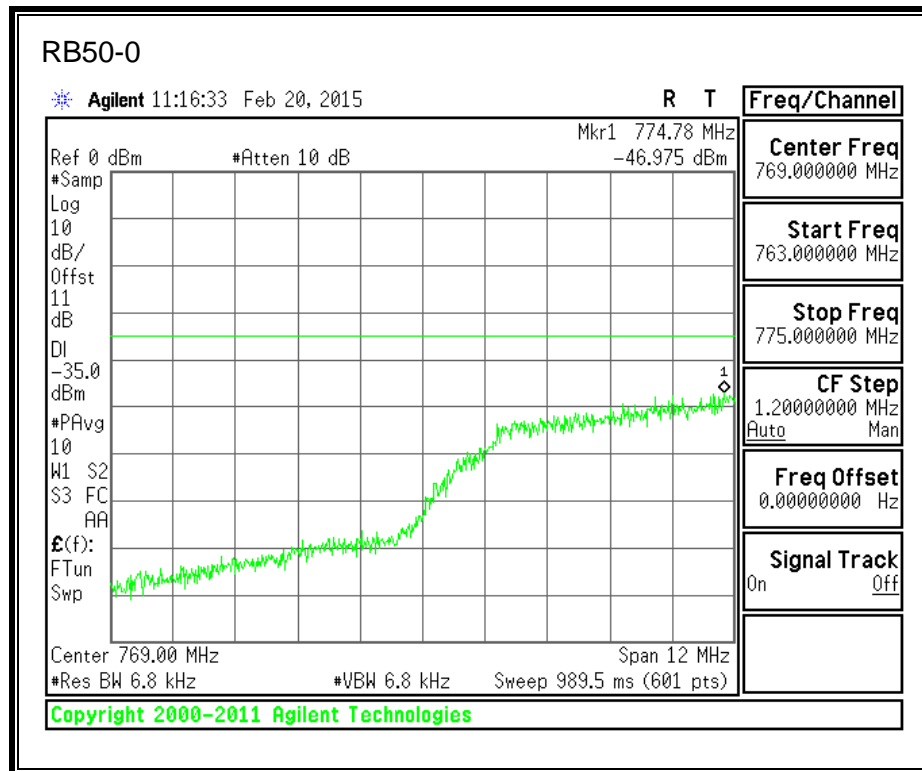

QPSK, 782MHz, 787 - 793MHz, (10MHz Bandwidth)

16QAM, 782MHz, 787 - 793MHz, (10MHz Bandwidth)

QPSK, 782MHz, 763 - 775MHz, (10MHz Bandwidth)

16QAM, 782MHz, 763 - 775MHz, (10MHz Bandwidth)

QPSK, 782MHz, 793 - 806MHz, (10MHz Bandwidth)

16QAM, 782MHz, 793 - 806MHz, (10MHz Bandwidth)

8.2.5. LTE BAND 17 BANDEDGE

QPSK, (5.0 MHz BAND WIDTH)

16QAM, (5.0 MHz BAND WIDTH)

QPSK, (10.0 MHz BAND WIDTH)

16QAM, (10.0 MHz BAND WIDTH)

8.2.6. LTE BAND 25 BANDEDGE