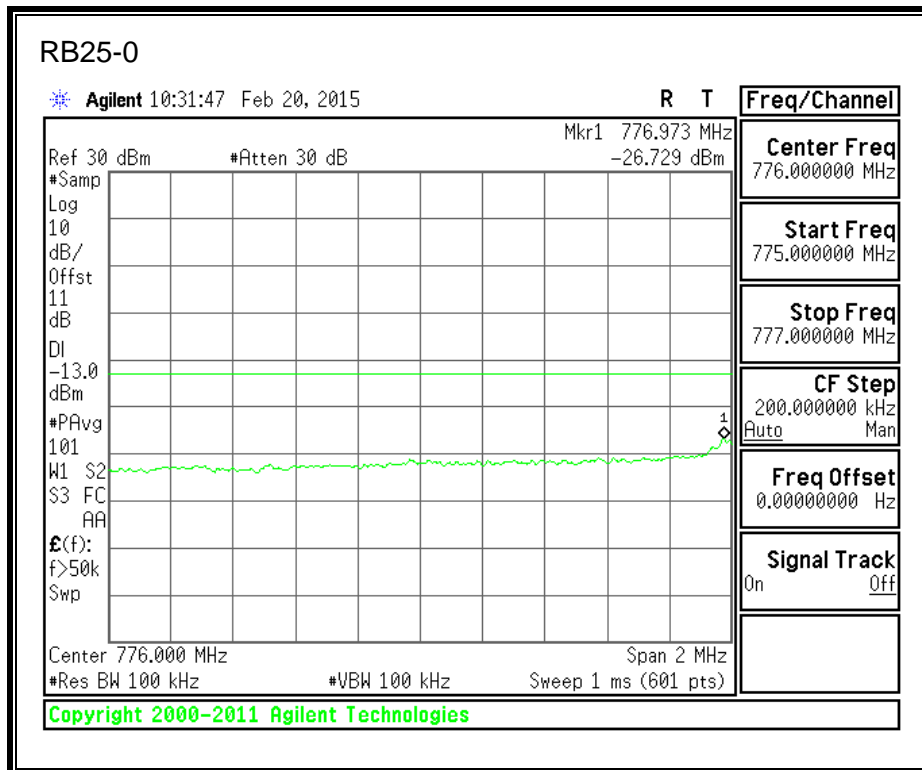

QPSK, (3.0 MHz BAND WIDTH)

16QAM, (3.0 MHz BAND WIDTH)

QPSK, (5.0 MHz BAND WIDTH)

16QAM, (5.0 MHz BAND WIDTH)

QPSK, (10.0 MHz BAND WIDTH)

16QAM, (10.0 MHz BAND WIDTH)

8.2.4. LTE BAND 13 BANDEDGE

QPSK, 779.5 MHz, 775 – 777MHz, (5.0MHz Bandwidth)

16QAM, 779.5MHz, 775 - 777MHz, (5MHz Bandwidth)

QPSK, 779.5MHz, 13, 782 - 793MHz, (5MHz Bandwidth)

16QAM, 779.5MHz, 783 - 793MHz, (5MHz Bandwidth)

QPSK, 779.5MHz, 763 - 775MHz, (5MHz Bandwidth)

16QAM, 779.5MHz, 763-775MHz, (5MHz Bandwidth)