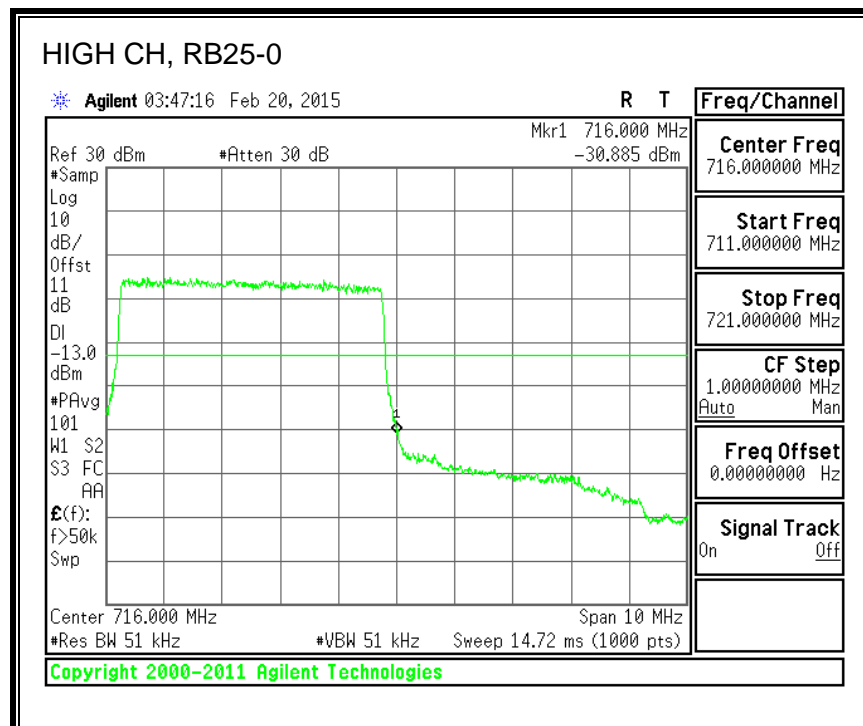

16QAM, 782MHz, 793 - 806MHz, (10MHz Bandwidth)

8.2.5. LTE BAND 17 BANDEDGE

QPSK, (5.0 MHz BAND WIDTH)

16QAM, (5.0 MHz BAND WIDTH)

QPSK, (10.0 MHz BAND WIDTH)

16QAM, (10.0 MHz BAND WIDTH)

8.2.6. LTE BAND 25 BANDEDGE