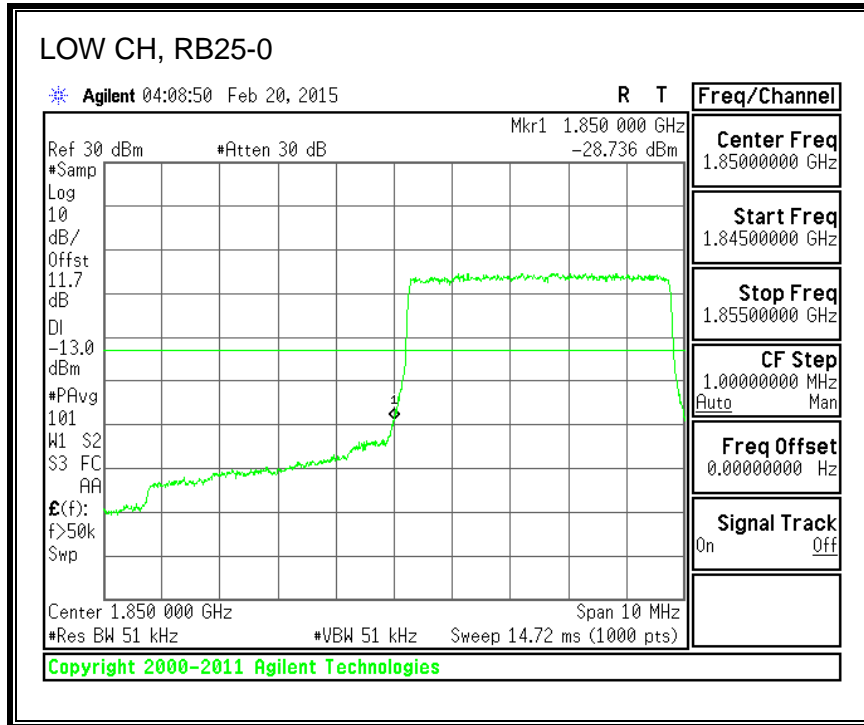

16QAM, 782MHz, 793 - 806MHz, (10MHz Bandwidth)

8.2.5. LTE BAND 17 BANDEDGE

QPSK, (5.0 MHz BAND WIDTH)

16QAM, (5.0 MHz BAND WIDTH)

QPSK, (10.0 MHz BAND WIDTH)

16QAM, (10.0 MHz BAND WIDTH)

8.2.6. LTE BAND 25 BANDEDGE

QPSK, (1.4 MHz BAND WIDTH)

16QAM, (1.4 MHz BAND WIDTH)

QPSK, (3.0 MHz BAND WIDTH)

16QAM, (3.0 MHz BAND WIDTH)

QPSK, (5.0 MHz BAND WIDTH)

16QAM, (5.0 MHz BAND WIDTH)

QPSK, (10.0 MHz BAND WIDTH)

16QAM, (10.0 MHz BAND WIDTH)

QPSK, (15.0 MHz BAND WIDTH)

16QAM, (15.0 MHz BAND WIDTH)

QPSK, (20.0 MHz BAND WIDTH)

16QAM, (20.0 MHz BAND WIDTH)

8.2.7. LTE BAND 26 EMISSION MASK

QPSK, (1.4 MHz BAND WIDTH)

16QAM, (1.4 MHz BAND WIDTH)

QPSK, (3.0 MHz BAND WIDTH)