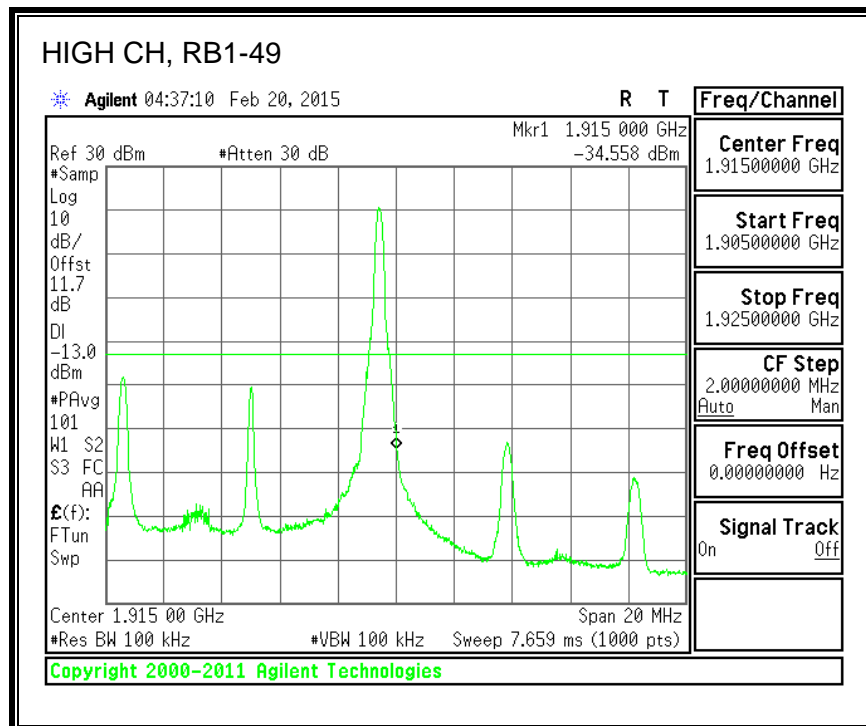

16QAM, 782MHz, 793 - 806MHz, (10MHz Bandwidth)

8.2.5. LTE BAND 17 BANDEDGE

QPSK, (5.0 MHz BAND WIDTH)

16QAM, (5.0 MHz BAND WIDTH)

QPSK, (10.0 MHz BAND WIDTH)

16QAM, (10.0 MHz BAND WIDTH)

8.2.6. LTE BAND 25 BANDEDGE

QPSK, (1.4 MHz BAND WIDTH)

16QAM, (1.4 MHz BAND WIDTH)

QPSK, (3.0 MHz BAND WIDTH)

16QAM, (3.0 MHz BAND WIDTH)

QPSK, (5.0 MHz BAND WIDTH)

16QAM, (5.0 MHz BAND WIDTH)

QPSK, (10.0 MHz BAND WIDTH)

16QAM, (10.0 MHz BAND WIDTH)

QPSK, (15.0 MHz BAND WIDTH)

16QAM, (15.0 MHz BAND WIDTH)

QPSK, (20.0 MHz BAND WIDTH)

16QAM, (20.0 MHz BAND WIDTH)

8.2.7. LTE BAND 26 EMISSION MASK

QPSK, (1.4 MHz BAND WIDTH)

16QAM, (1.4 MHz BAND WIDTH)

QPSK, (3.0 MHz BAND WIDTH)