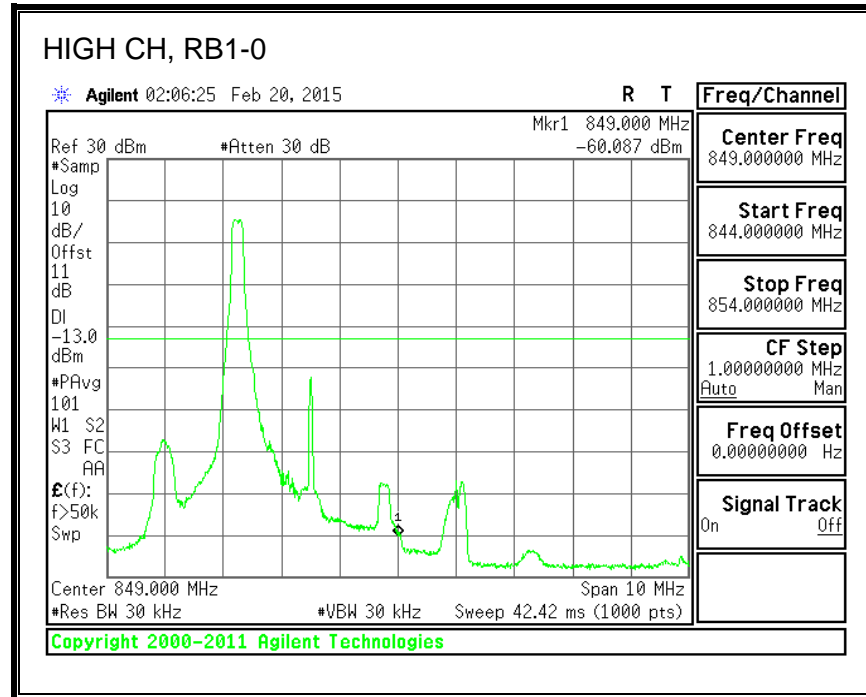

QPSK, (3.0 MHz BAND WIDTH)

16QAM, (3.0 MHz BAND WIDTH)

QPSK, (5.0 MHz BAND WIDTH)

16QAM, (5.0 MHz BAND WIDTH)

QPSK, (10.0 MHz BAND WIDTH)

16QAM, (10.0 MHz BAND WIDTH)

8.2.4. LTE BAND 13 BANDEDGE

QPSK, 779.5 MHz, 775 – 777MHz, (5.0MHz Bandwidth)

16QAM, 779.5MHz, 775 - 777MHz, (5MHz Bandwidth)

QPSK, 779.5MHz, 13, 782 - 793MHz, (5MHz Bandwidth)

16QAM, 779.5MHz, 783 - 793MHz, (5MHz Bandwidth)

QPSK, 779.5MHz, 763 - 775MHz, (5MHz Bandwidth)

16QAM, 779.5MHz, 763-775MHz, (5MHz Bandwidth)