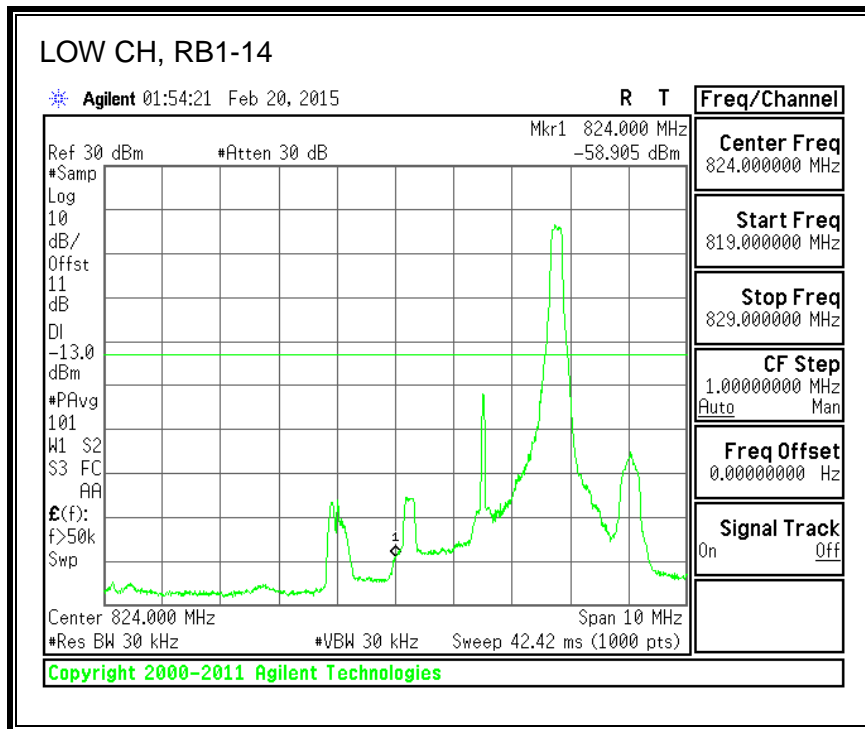

QPSK, (3.0 MHz BAND WIDTH)

16QAM, (3.0 MHz BAND WIDTH)

QPSK, (5.0 MHz BAND WIDTH)

16QAM, (5.0 MHz BAND WIDTH)

QPSK, (10.0 MHz BAND WIDTH)

16QAM, (10.0 MHz BAND WIDTH)

8.2.4. LTE BAND 13 BANDEDGE

QPSK, 779.5 MHz, 775 – 777MHz, (5.0MHz Bandwidth)

16QAM, 779.5MHz, 775 - 777MHz, (5MHz Bandwidth)

QPSK, 779.5MHz, 13, 782 - 793MHz, (5MHz Bandwidth)

16QAM, 779.5MHz, 783 - 793MHz, (5MHz Bandwidth)

QPSK, 779.5MHz, 763 - 775MHz, (5MHz Bandwidth)

16QAM, 779.5MHz, 763-775MHz, (5MHz Bandwidth)