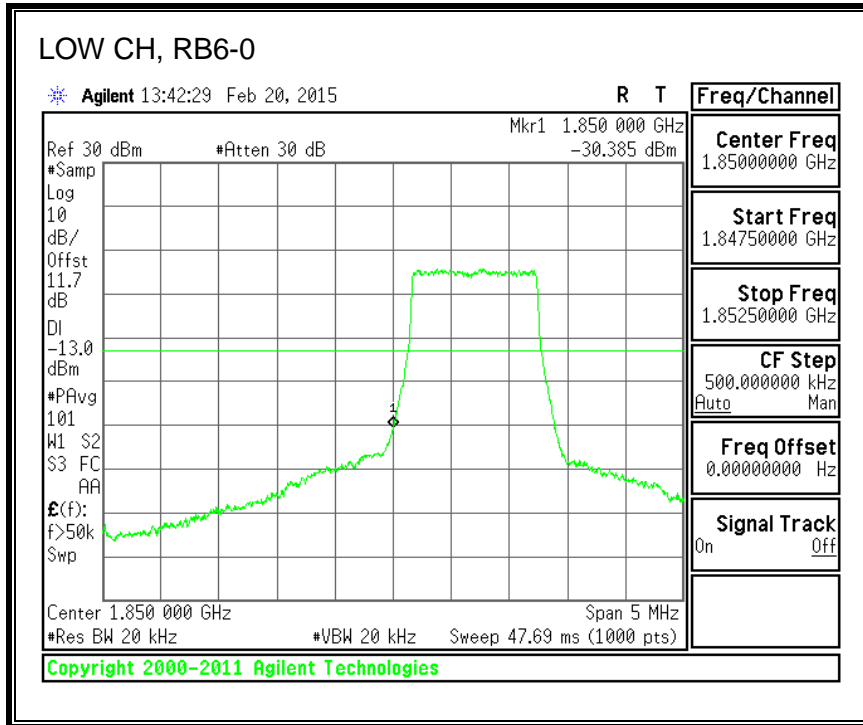

16QAM, 782MHz, 793 - 806MHz, (10MHz Bandwidth)

8.2.5. LTE BAND 17 BANDEDGE

QPSK, (5.0 MHz BAND WIDTH)

16QAM, (5.0 MHz BAND WIDTH)

QPSK, (10.0 MHz BAND WIDTH)

16QAM, (10.0 MHz BAND WIDTH)

8.2.6. LTE BAND 25 BANDEDGE

QPSK, (1.4 MHz BAND WIDTH)

16QAM, (1.4 MHz BAND WIDTH)

QPSK, (3.0 MHz BAND WIDTH)

16QAM, (3.0 MHz BAND WIDTH)

QPSK, (5.0 MHz BAND WIDTH)

16QAM, (5.0 MHz BAND WIDTH)

QPSK, (10.0 MHz BAND WIDTH)

16QAM, (10.0 MHz BAND WIDTH)

QPSK, (15.0 MHz BAND WIDTH)

16QAM, (15.0 MHz BAND WIDTH)

QPSK, (20.0 MHz BAND WIDTH)

16QAM, (20.0 MHz BAND WIDTH)

8.2.7. LTE BAND 26 EMISSION MASK

QPSK, (1.4 MHz BAND WIDTH)

16QAM, (1.4 MHz BAND WIDTH)

QPSK, (3.0 MHz BAND WIDTH)