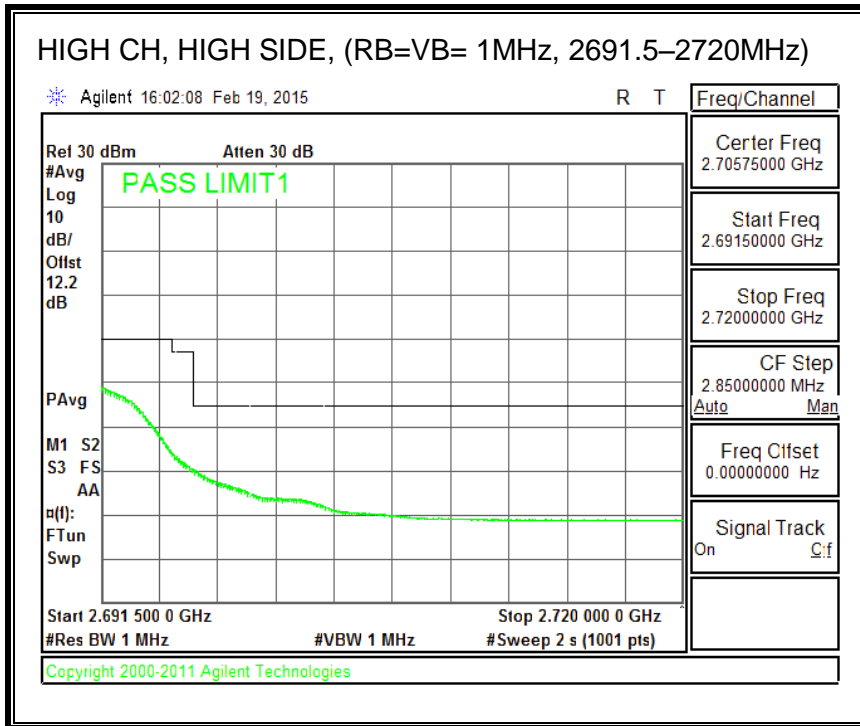

16QAM, (3.0 MHz BAND WIDTH)

QPSK, (5.0 MHz BAND WIDTH)

16QAM, (5.0 MHz BAND WIDTH)

QPSK, (10.0 MHz BAND WIDTH)

16QAM, (10.0 MHz BAND WIDTH)

8.2.8. LTE BAND 41 EMISSION MASK

QPSK, (5.0 MHz BAND WIDTH)

16QAM, (5.0 MHz BAND WIDTH)

QPSK, (10.0 MHz BAND WIDTH)