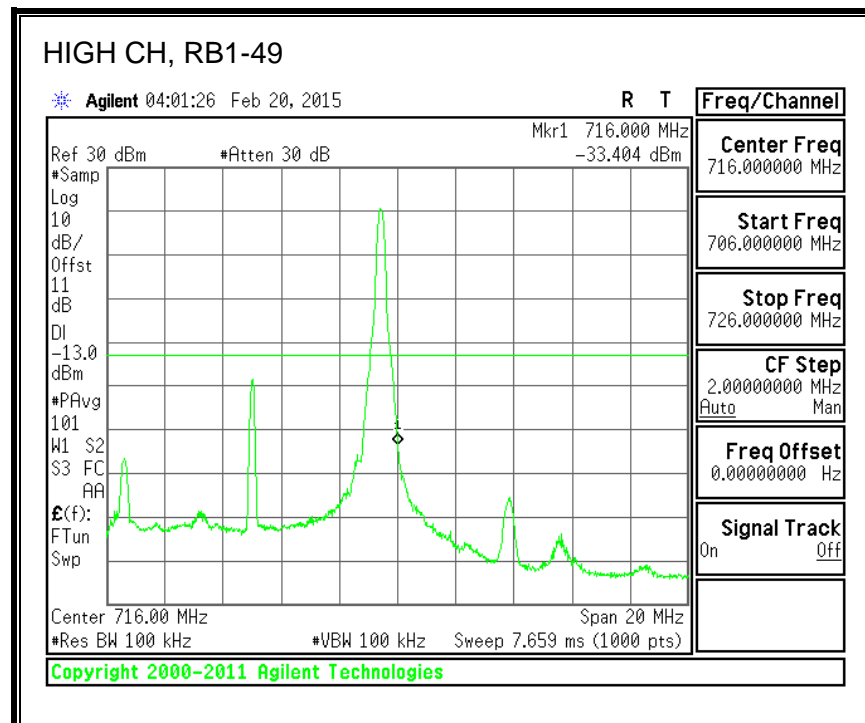

16QAM, 782MHz, 793 - 806MHz, (10MHz Bandwidth)

8.2.5. LTE BAND 17 BANDEDGE

QPSK, (5.0 MHz BAND WIDTH)

16QAM, (5.0 MHz BAND WIDTH)

QPSK, (10.0 MHz BAND WIDTH)

16QAM, (10.0 MHz BAND WIDTH)

8.2.6. LTE BAND 25 BANDEDGE