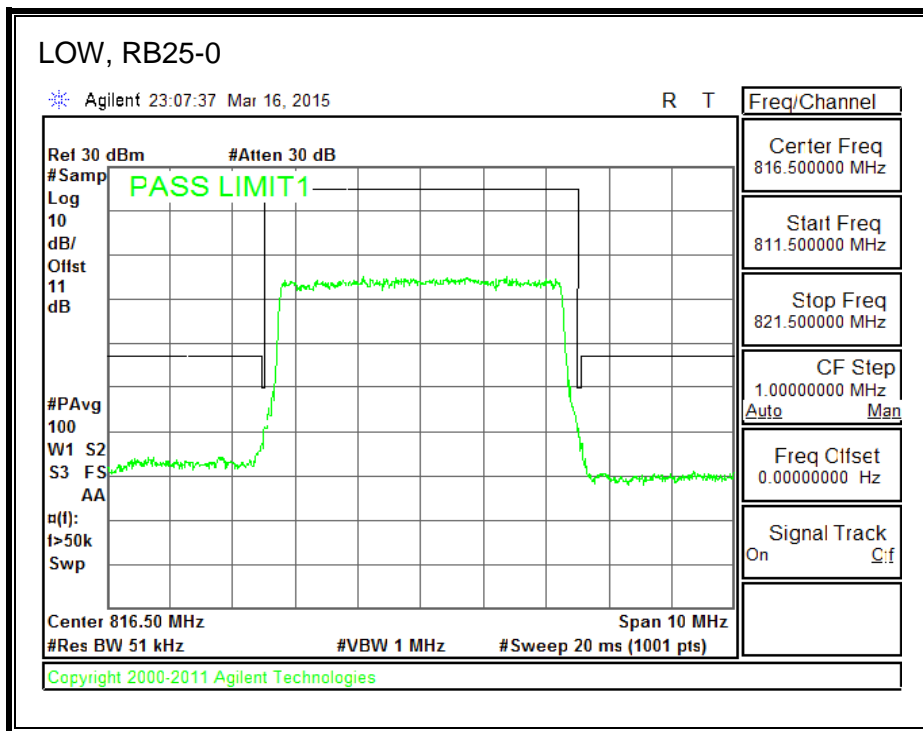

16QAM, (3.0 MHz BAND WIDTH)

QPSK, (5.0 MHz BAND WIDTH)

16QAM, (5.0 MHz BAND WIDTH)

QPSK, (10.0 MHz BAND WIDTH)

16QAM, (10.0 MHz BAND WIDTH)

8.2.8. LTE BAND 41 EMISSION MASK

QPSK, (5.0 MHz BAND WIDTH)

16QAM, (5.0 MHz BAND WIDTH)

QPSK, (10.0 MHz BAND WIDTH)