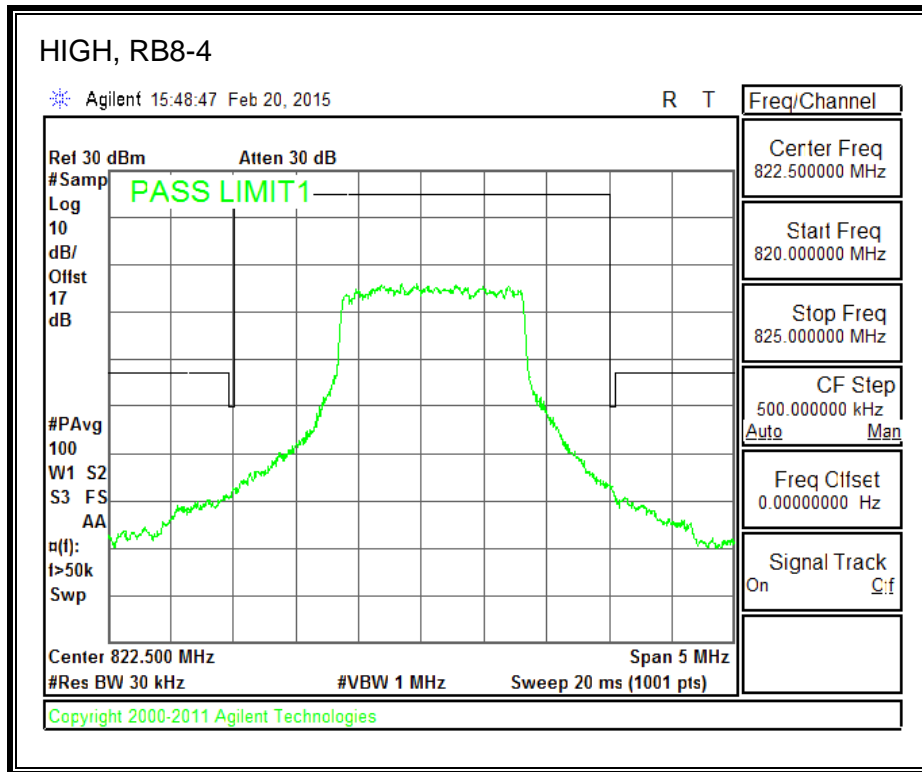

QPSK, (15.0 MHz BAND WIDTH)

16QAM, (15.0 MHz BAND WIDTH)

QPSK, (20.0 MHz BAND WIDTH)

16QAM, (20.0 MHz BAND WIDTH)

8.2.7. LTE BAND 26 EMISSION MASK

QPSK, (1.4 MHz BAND WIDTH)

16QAM, (1.4 MHz BAND WIDTH)

QPSK, (3.0 MHz BAND WIDTH)

16QAM, (3.0 MHz BAND WIDTH)

QPSK, (5.0 MHz BAND WIDTH)

16QAM, (5.0 MHz BAND WIDTH)

QPSK, (10.0 MHz BAND WIDTH)

16QAM, (10.0 MHz BAND WIDTH)

8.2.8. LTE BAND 41 EMISSION MASK

QPSK, (5.0 MHz BAND WIDTH)

16QAM, (5.0 MHz BAND WIDTH)