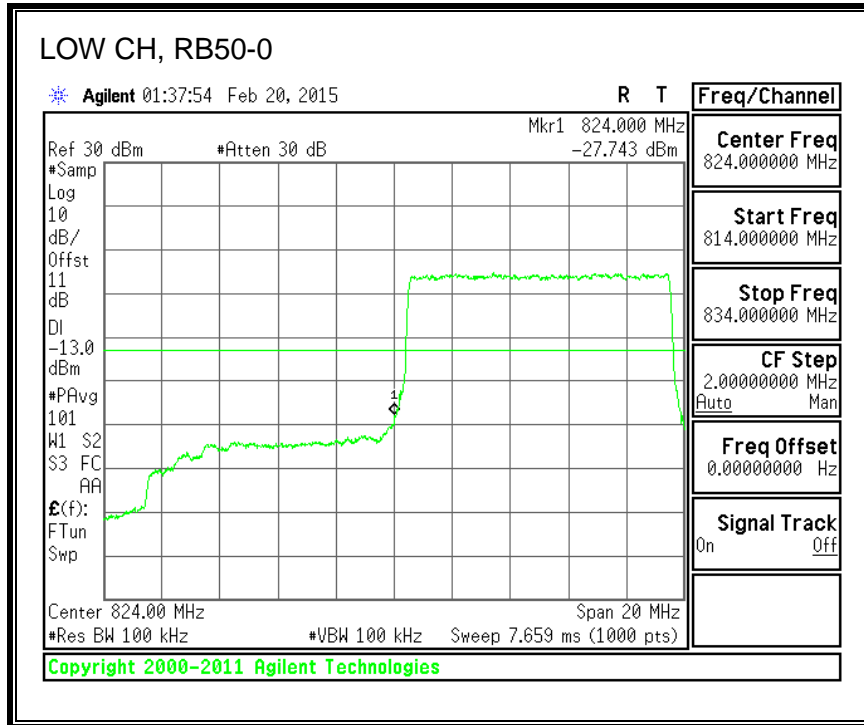

QPSK, (3.0 MHz BAND WIDTH)

16QAM, (3.0 MHz BAND WIDTH)

QPSK, (5.0 MHz BAND WIDTH)

16QAM, (5.0 MHz BAND WIDTH)

QPSK, (10.0 MHz BAND WIDTH)

16QAM, (10.0 MHz BAND WIDTH)

8.2.4. LTE BAND 13 BANDEDGE

QPSK, 779.5 MHz, 775 – 777MHz, (5.0MHz Bandwidth)

16QAM, 779.5MHz, 775 - 777MHz, (5MHz Bandwidth)

QPSK, 779.5MHz, 13, 782 - 793MHz, (5MHz Bandwidth)

16QAM, 779.5MHz, 783 - 793MHz, (5MHz Bandwidth)

QPSK, 779.5MHz, 763 - 775MHz, (5MHz Bandwidth)

16QAM, 779.5MHz, 763-775MHz, (5MHz Bandwidth)