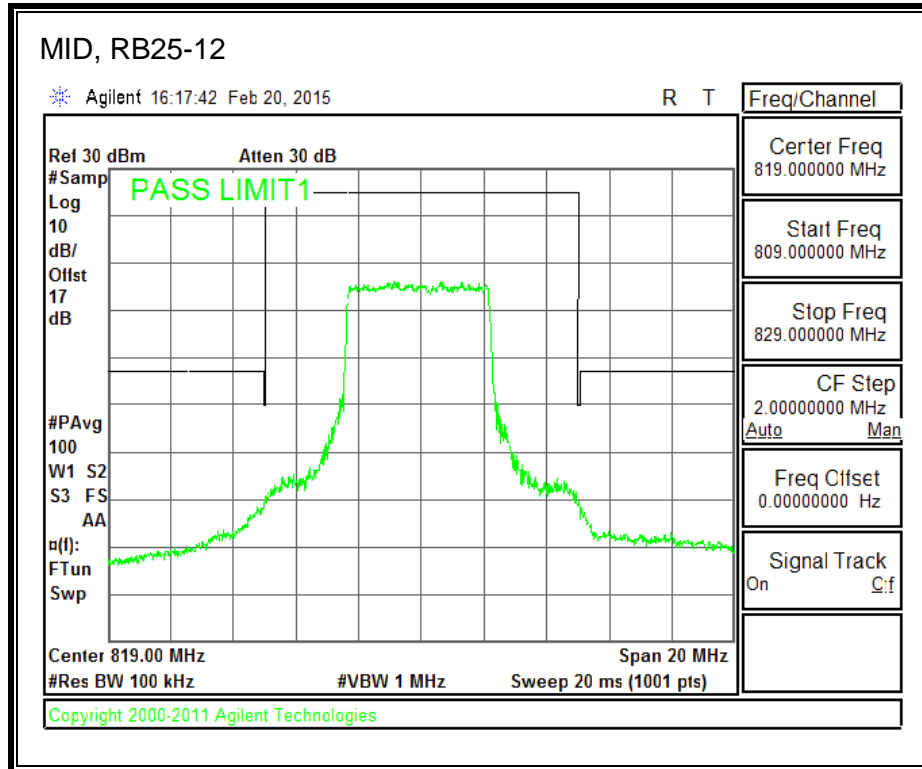

QPSK, (15.0 MHz BAND WIDTH)

16QAM, (15.0 MHz BAND WIDTH)

QPSK, (20.0 MHz BAND WIDTH)

16QAM, (20.0 MHz BAND WIDTH)

8.2.7. LTE BAND 26 EMISSION MASK

QPSK, (1.4 MHz BAND WIDTH)

16QAM, (1.4 MHz BAND WIDTH)

QPSK, (3.0 MHz BAND WIDTH)

16QAM, (3.0 MHz BAND WIDTH)

QPSK, (5.0 MHz BAND WIDTH)

16QAM, (5.0 MHz BAND WIDTH)

QPSK, (10.0 MHz BAND WIDTH)

16QAM, (10.0 MHz BAND WIDTH)

8.2.8. LTE BAND 41 EMISSION MASK

QPSK, (5.0 MHz BAND WIDTH)

16QAM, (5.0 MHz BAND WIDTH)

QPSK, (10.0 MHz BAND WIDTH)