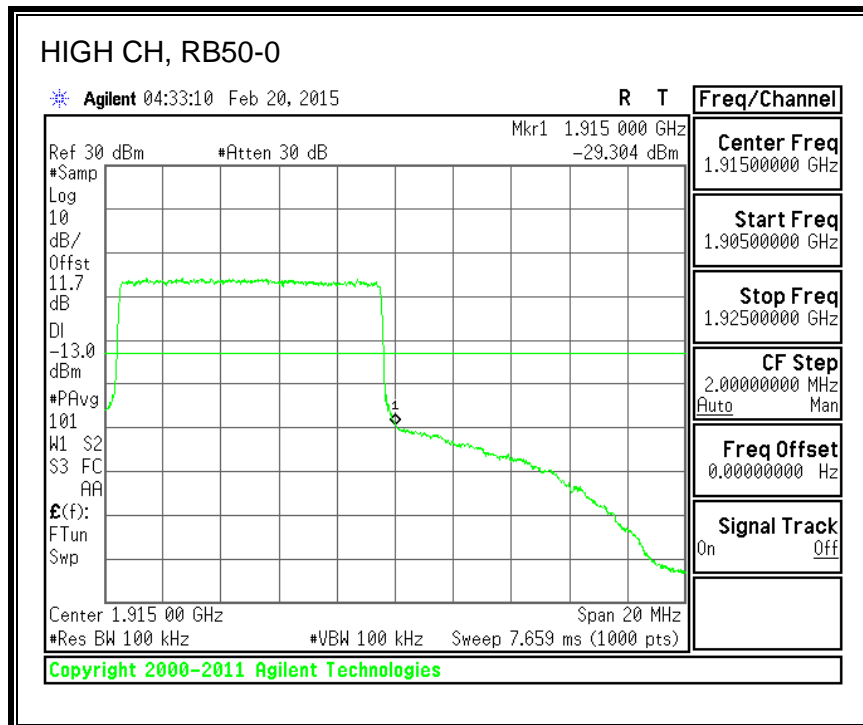

16QAM, 782MHz, 793 - 806MHz, (10MHz Bandwidth)

8.2.5. LTE BAND 17 BANDEDGE

QPSK, (5.0 MHz BAND WIDTH)

16QAM, (5.0 MHz BAND WIDTH)

QPSK, (10.0 MHz BAND WIDTH)

16QAM, (10.0 MHz BAND WIDTH)

8.2.6. LTE BAND 25 BANDEDGE

QPSK, (1.4 MHz BAND WIDTH)

16QAM, (1.4 MHz BAND WIDTH)

QPSK, (3.0 MHz BAND WIDTH)

16QAM, (3.0 MHz BAND WIDTH)

QPSK, (5.0 MHz BAND WIDTH)

16QAM, (5.0 MHz BAND WIDTH)

QPSK, (10.0 MHz BAND WIDTH)

16QAM, (10.0 MHz BAND WIDTH)

QPSK, (15.0 MHz BAND WIDTH)

16QAM, (15.0 MHz BAND WIDTH)

QPSK, (20.0 MHz BAND WIDTH)

16QAM, (20.0 MHz BAND WIDTH)

8.2.7. LTE BAND 26 EMISSION MASK

QPSK, (1.4 MHz BAND WIDTH)

16QAM, (1.4 MHz BAND WIDTH)

QPSK, (3.0 MHz BAND WIDTH)