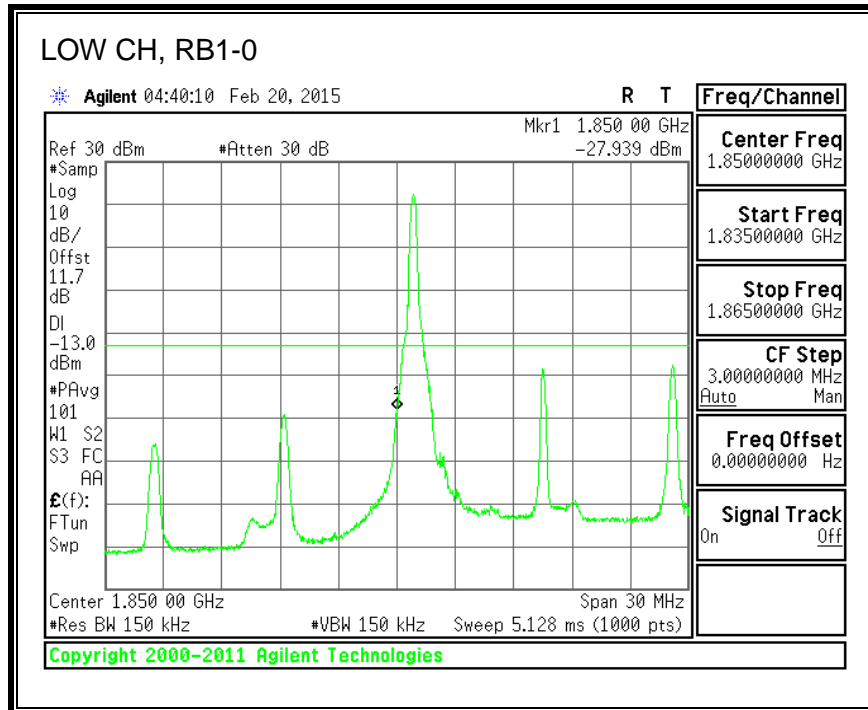

16QAM, 782MHz, 793 - 806MHz, (10MHz Bandwidth)

8.2.5. LTE BAND 17 BANDEDGE

QPSK, (5.0 MHz BAND WIDTH)

16QAM, (5.0 MHz BAND WIDTH)

QPSK, (10.0 MHz BAND WIDTH)

16QAM, (10.0 MHz BAND WIDTH)

8.2.6. LTE BAND 25 BANDEDGE

QPSK, (1.4 MHz BAND WIDTH)

16QAM, (1.4 MHz BAND WIDTH)

QPSK, (3.0 MHz BAND WIDTH)

16QAM, (3.0 MHz BAND WIDTH)

QPSK, (5.0 MHz BAND WIDTH)

16QAM, (5.0 MHz BAND WIDTH)

QPSK, (10.0 MHz BAND WIDTH)

16QAM, (10.0 MHz BAND WIDTH)

QPSK, (15.0 MHz BAND WIDTH)

16QAM, (15.0 MHz BAND WIDTH)

QPSK, (20.0 MHz BAND WIDTH)

16QAM, (20.0 MHz BAND WIDTH)

8.2.7. LTE BAND 26 EMISSION MASK

QPSK, (1.4 MHz BAND WIDTH)

16QAM, (1.4 MHz BAND WIDTH)

QPSK, (3.0 MHz BAND WIDTH)