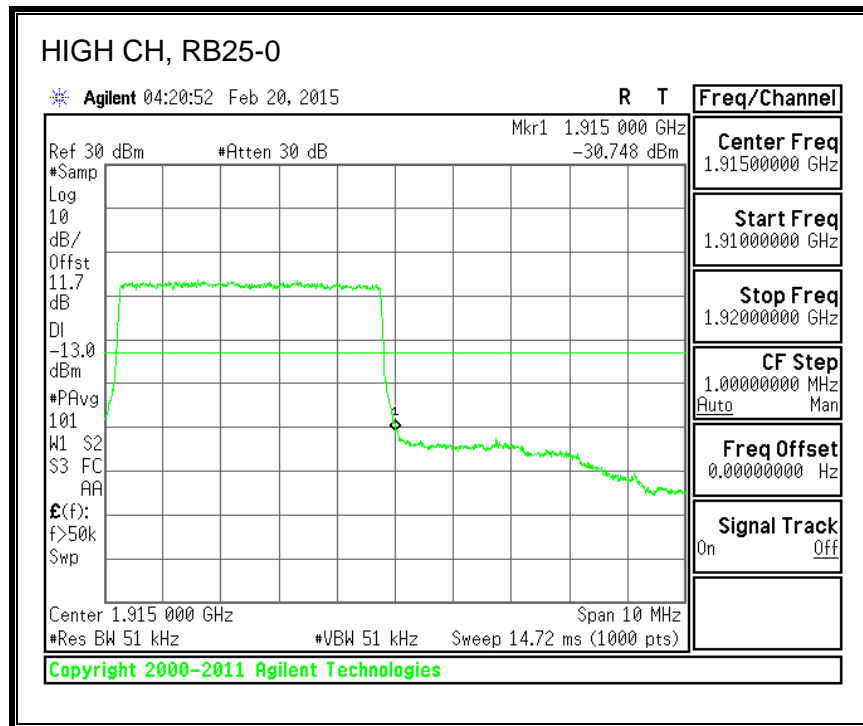

16QAM, 782MHz, 793 - 806MHz, (10MHz Bandwidth)

8.2.5. LTE BAND 17 BANDEDGE

QPSK, (5.0 MHz BAND WIDTH)

16QAM, (5.0 MHz BAND WIDTH)

QPSK, (10.0 MHz BAND WIDTH)

16QAM, (10.0 MHz BAND WIDTH)

8.2.6. LTE BAND 25 BANDEDGE

QPSK, (1.4 MHz BAND WIDTH)

16QAM, (1.4 MHz BAND WIDTH)

QPSK, (3.0 MHz BAND WIDTH)

16QAM, (3.0 MHz BAND WIDTH)

QPSK, (5.0 MHz BAND WIDTH)

16QAM, (5.0 MHz BAND WIDTH)

QPSK, (10.0 MHz BAND WIDTH)

16QAM, (10.0 MHz BAND WIDTH)

QPSK, (15.0 MHz BAND WIDTH)

16QAM, (15.0 MHz BAND WIDTH)

QPSK, (20.0 MHz BAND WIDTH)

16QAM, (20.0 MHz BAND WIDTH)

8.2.7. LTE BAND 26 EMISSION MASK

QPSK, (1.4 MHz BAND WIDTH)

16QAM, (1.4 MHz BAND WIDTH)

QPSK, (3.0 MHz BAND WIDTH)