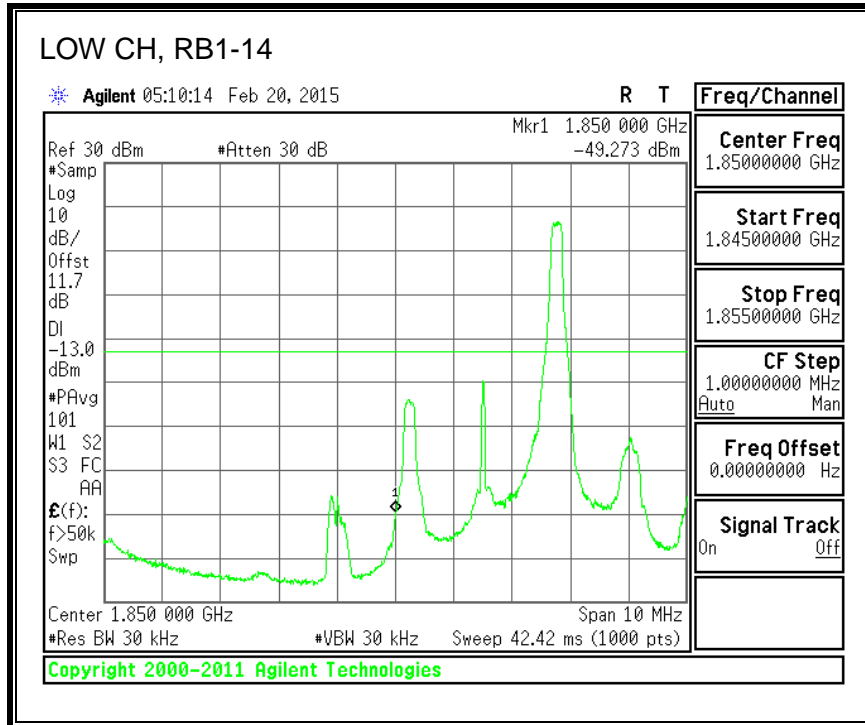

16QAM, 782MHz, 793 - 806MHz, (10MHz Bandwidth)

8.2.5. LTE BAND 17 BANDEDGE

QPSK, (5.0 MHz BAND WIDTH)

16QAM, (5.0 MHz BAND WIDTH)

QPSK, (10.0 MHz BAND WIDTH)

16QAM, (10.0 MHz BAND WIDTH)

8.2.6. LTE BAND 25 BANDEDGE

QPSK, (1.4 MHz BAND WIDTH)

16QAM, (1.4 MHz BAND WIDTH)

QPSK, (3.0 MHz BAND WIDTH)

16QAM, (3.0 MHz BAND WIDTH)

QPSK, (5.0 MHz BAND WIDTH)

16QAM, (5.0 MHz BAND WIDTH)

QPSK, (10.0 MHz BAND WIDTH)

16QAM, (10.0 MHz BAND WIDTH)

QPSK, (15.0 MHz BAND WIDTH)

16QAM, (15.0 MHz BAND WIDTH)

QPSK, (20.0 MHz BAND WIDTH)

16QAM, (20.0 MHz BAND WIDTH)

8.2.7. LTE BAND 26 EMISSION MASK

QPSK, (1.4 MHz BAND WIDTH)

16QAM, (1.4 MHz BAND WIDTH)

QPSK, (3.0 MHz BAND WIDTH)