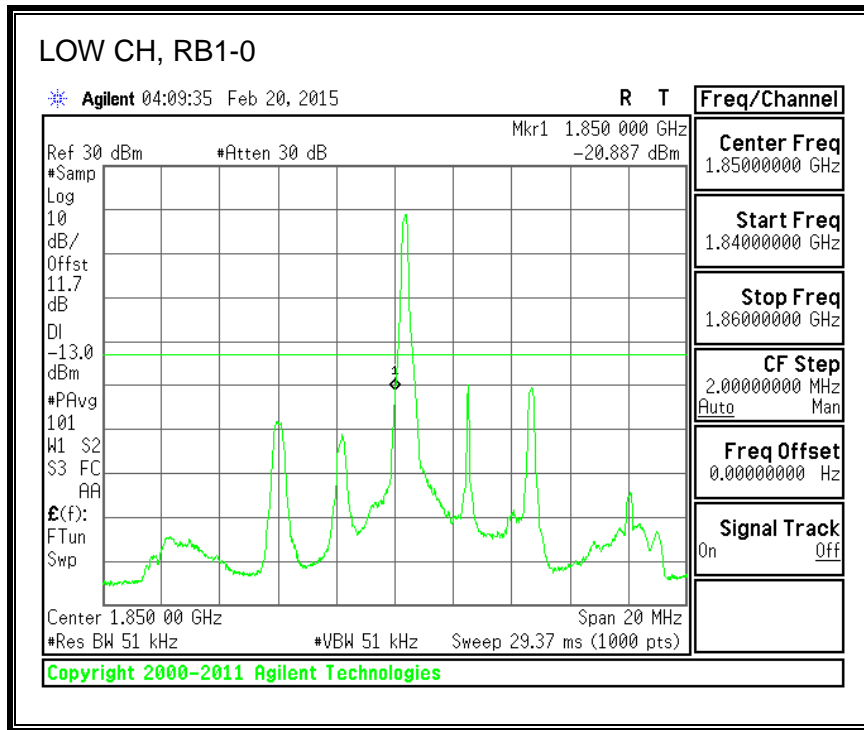

16QAM, 782MHz, 793 - 806MHz, (10MHz Bandwidth)

8.2.5. LTE BAND 17 BANDEDGE

QPSK, (5.0 MHz BAND WIDTH)

16QAM, (5.0 MHz BAND WIDTH)

QPSK, (10.0 MHz BAND WIDTH)

16QAM, (10.0 MHz BAND WIDTH)

8.2.6. LTE BAND 25 BANDEDGE

QPSK, (1.4 MHz BAND WIDTH)

16QAM, (1.4 MHz BAND WIDTH)

QPSK, (3.0 MHz BAND WIDTH)

16QAM, (3.0 MHz BAND WIDTH)

QPSK, (5.0 MHz BAND WIDTH)

16QAM, (5.0 MHz BAND WIDTH)

QPSK, (10.0 MHz BAND WIDTH)

16QAM, (10.0 MHz BAND WIDTH)

QPSK, (15.0 MHz BAND WIDTH)

16QAM, (15.0 MHz BAND WIDTH)

QPSK, (20.0 MHz BAND WIDTH)

16QAM, (20.0 MHz BAND WIDTH)

8.2.7. LTE BAND 26 EMISSION MASK

QPSK, (1.4 MHz BAND WIDTH)

16QAM, (1.4 MHz BAND WIDTH)

QPSK, (3.0 MHz BAND WIDTH)