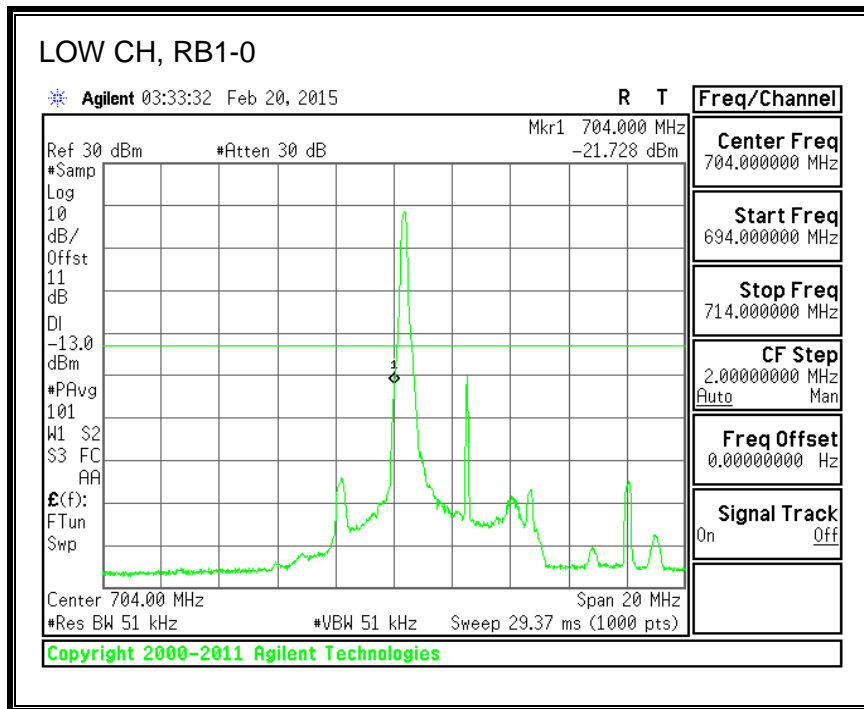

QPSK, 782MHz, 787 - 793MHz, (10MHz Bandwidth)

16QAM, 782MHz, 787 - 793MHz, (10MHz Bandwidth)

QPSK, 782MHz, 763 - 775MHz, (10MHz Bandwidth)

16QAM, 782MHz, 763 - 775MHz, (10MHz Bandwidth)

QPSK, 782MHz, 793 - 806MHz, (10MHz Bandwidth)

16QAM, 782MHz, 793 - 806MHz, (10MHz Bandwidth)

8.2.5. LTE BAND 17 BANDEDGE

QPSK, (5.0 MHz BAND WIDTH)

16QAM, (5.0 MHz BAND WIDTH)

QPSK, (10.0 MHz BAND WIDTH)

16QAM, (10.0 MHz BAND WIDTH)

8.2.6. LTE BAND 25 BANDEDGE