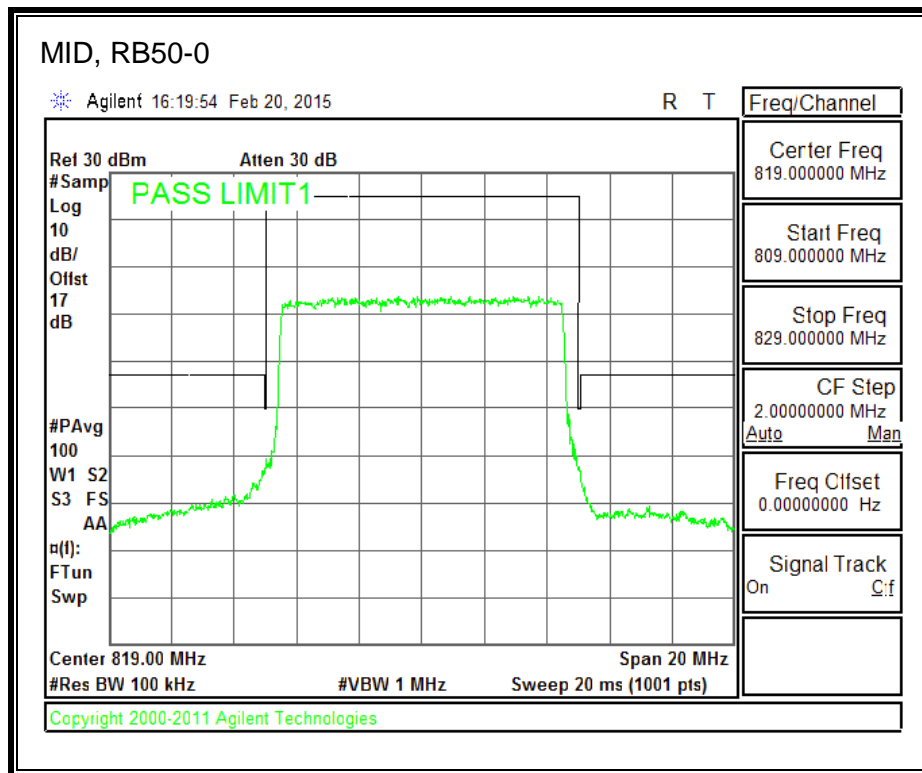

16QAM, (3.0 MHz BAND WIDTH)

QPSK, (5.0 MHz BAND WIDTH)

16QAM, (5.0 MHz BAND WIDTH)

QPSK, (10.0 MHz BAND WIDTH)

16QAM, (10.0 MHz BAND WIDTH)

8.2.8. LTE BAND 41 EMISSION MASK

QPSK, (5.0 MHz BAND WIDTH)

16QAM, (5.0 MHz BAND WIDTH)

QPSK, (10.0 MHz BAND WIDTH)