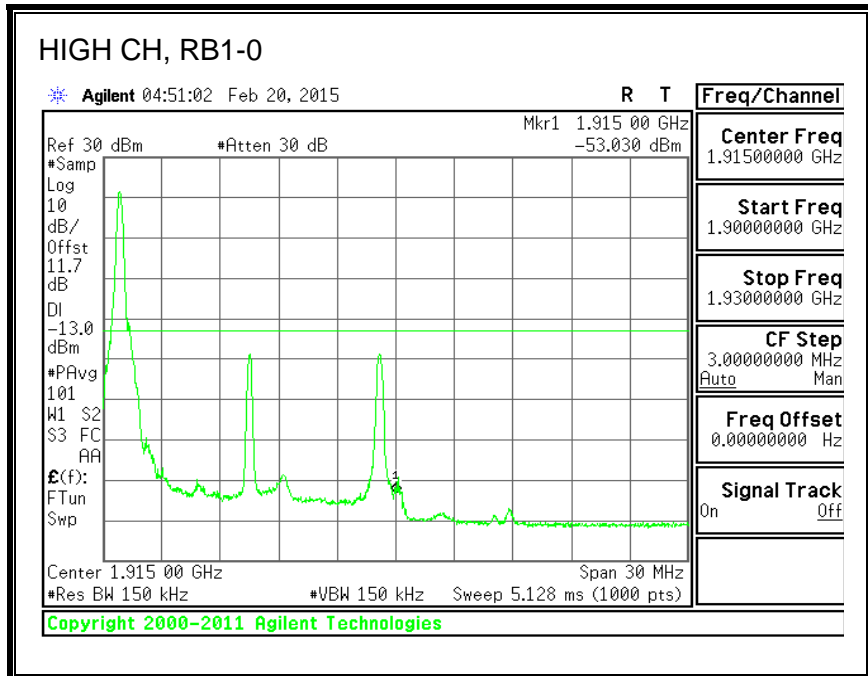

QPSK, (15.0 MHz BAND WIDTH)

16QAM, (15.0 MHz BAND WIDTH)

QPSK, (20.0 MHz BAND WIDTH)

16QAM, (20.0 MHz BAND WIDTH)

8.2.7. LTE BAND 26 EMISSION MASK

QPSK, (1.4 MHz BAND WIDTH)

16QAM, (1.4 MHz BAND WIDTH)

QPSK, (3.0 MHz BAND WIDTH)

16QAM, (3.0 MHz BAND WIDTH)

QPSK, (5.0 MHz BAND WIDTH)

16QAM, (5.0 MHz BAND WIDTH)

QPSK, (10.0 MHz BAND WIDTH)

16QAM, (10.0 MHz BAND WIDTH)

8.2.8. LTE BAND 41 EMISSION MASK

QPSK, (5.0 MHz BAND WIDTH)

16QAM, (5.0 MHz BAND WIDTH)