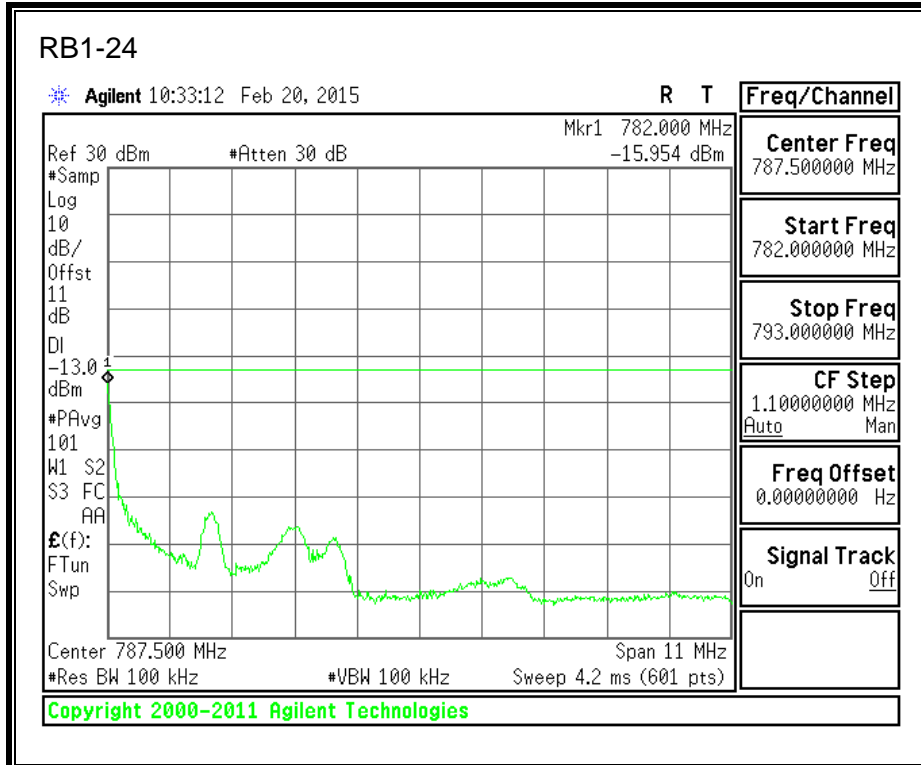

QPSK, (3.0 MHz BAND WIDTH)

16QAM, (3.0 MHz BAND WIDTH)

QPSK, (5.0 MHz BAND WIDTH)

16QAM, (5.0 MHz BAND WIDTH)

QPSK, (10.0 MHz BAND WIDTH)

16QAM, (10.0 MHz BAND WIDTH)

8.2.4. LTE BAND 13 BANDEDGE

QPSK, 779.5 MHz, 775 – 777MHz, (5.0MHz Bandwidth)

16QAM, 779.5MHz, 775 - 777MHz, (5MHz Bandwidth)

QPSK, 779.5MHz, 13, 782 - 793MHz, (5MHz Bandwidth)

16QAM, 779.5MHz, 783 - 793MHz, (5MHz Bandwidth)

QPSK, 779.5MHz, 763 - 775MHz, (5MHz Bandwidth)

16QAM, 779.5MHz, 763-775MHz, (5MHz Bandwidth)