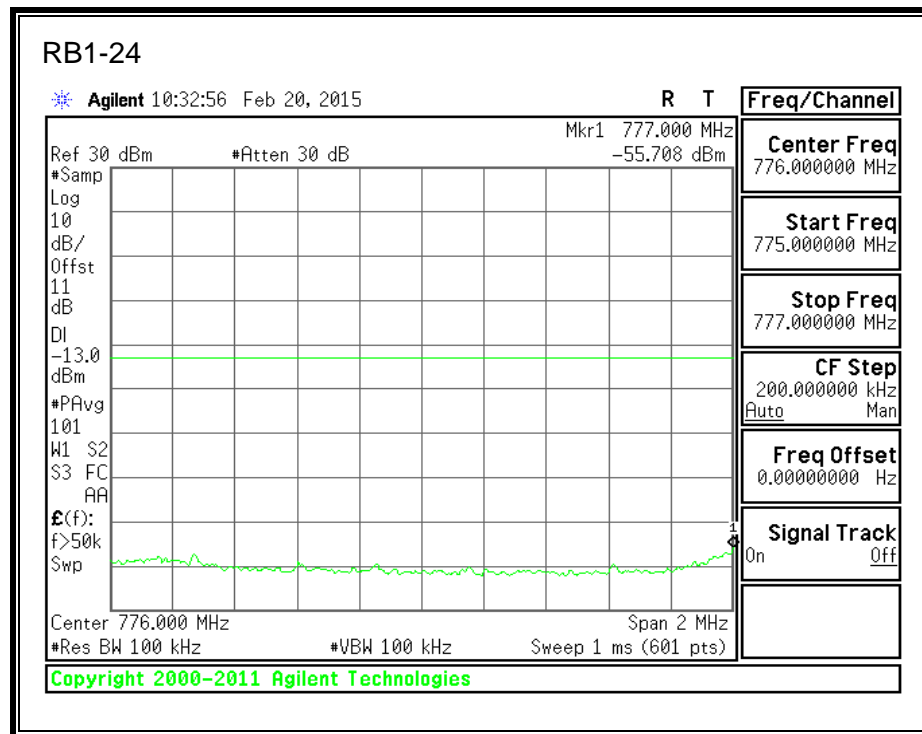

16QAM, 779.5MHz, 775 - 777MHz, (5MHz Bandwidth)