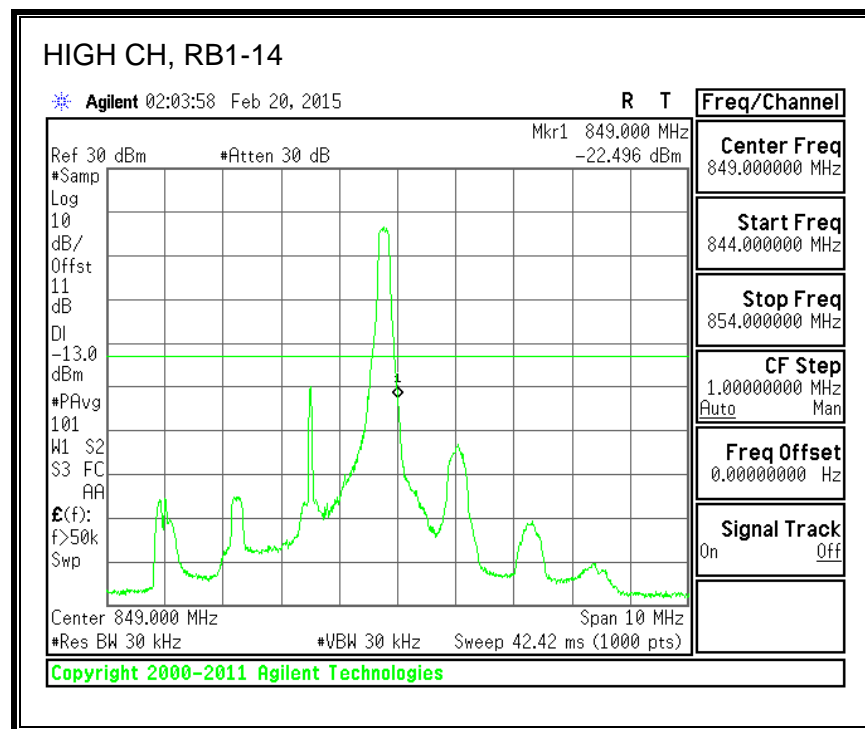

QPSK, (3.0 MHz BAND WIDTH)

16QAM, (3.0 MHz BAND WIDTH)

QPSK, (5.0 MHz BAND WIDTH)

16QAM, (5.0 MHz BAND WIDTH)

QPSK, (10.0 MHz BAND WIDTH)

16QAM, (10.0 MHz BAND WIDTH)

8.2.4. LTE BAND 13 BANDEDGE

QPSK, 779.5 MHz, 775 – 777MHz, (5.0MHz Bandwidth)

16QAM, 779.5MHz, 775 - 777MHz, (5MHz Bandwidth)

QPSK, 779.5MHz, 13, 782 - 793MHz, (5MHz Bandwidth)

16QAM, 779.5MHz, 783 - 793MHz, (5MHz Bandwidth)

QPSK, 779.5MHz, 763 - 775MHz, (5MHz Bandwidth)

16QAM, 779.5MHz, 763-775MHz, (5MHz Bandwidth)

QPSK, 779.5MHz, 793 - 806MHz, (5MHz Bandwidth)

16QAM, 779.5MHz, 793 - 806MHz, (5MHz Bandwidth)

QPSK, 782MHz, 775 – 779.5MHz, (5MHz Bandwidth)

16QAM, 782MHz, 775 - 777MHz, (5MHz Bandwidth)

QPSK, 782MHz, 784.5 - 793MHz, (5MHz Bandwidth)