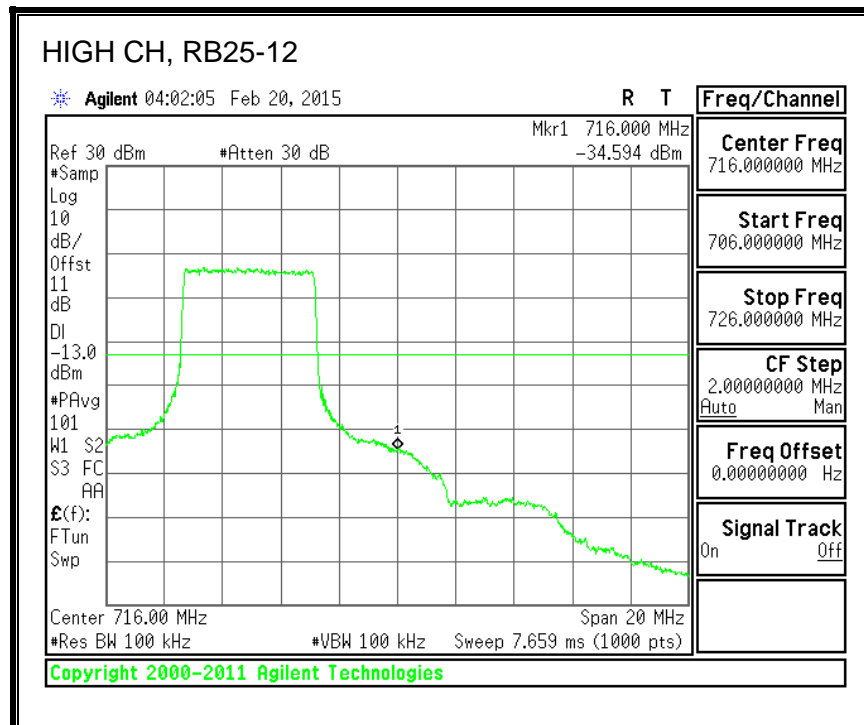

16QAM, 782MHz, 793 - 806MHz, (10MHz Bandwidth)

8.2.5. LTE BAND 17 BANDEDGE

QPSK, (5.0 MHz BAND WIDTH)

16QAM, (5.0 MHz BAND WIDTH)

QPSK, (10.0 MHz BAND WIDTH)

16QAM, (10.0 MHz BAND WIDTH)

8.2.6. LTE BAND 25 BANDEDGE