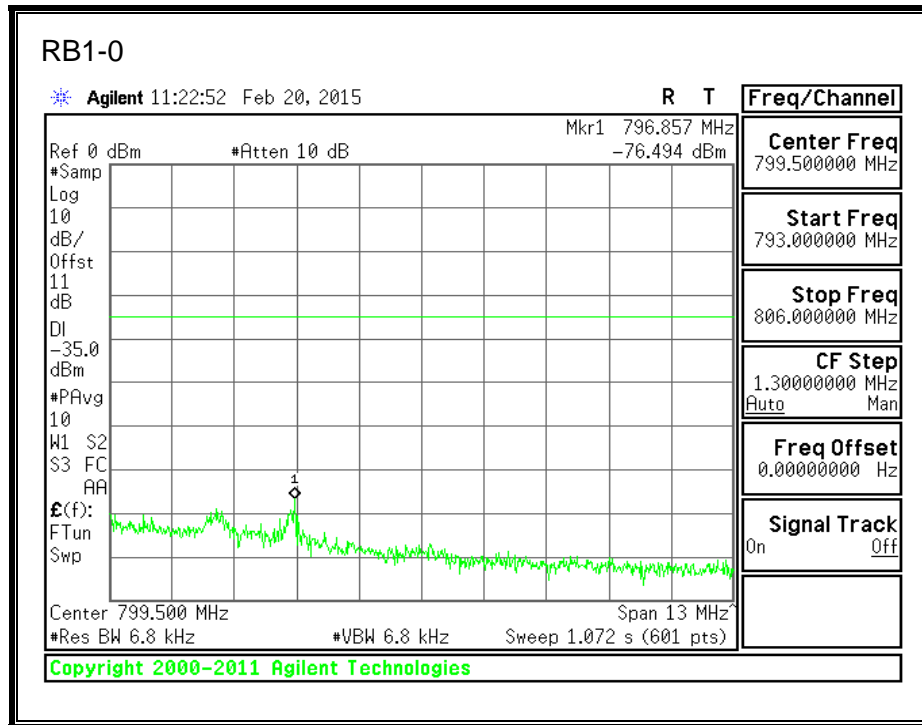

QPSK, 782MHz, 787 - 793MHz, (10MHz Bandwidth)

16QAM, 782MHz, 787 - 793MHz, (10MHz Bandwidth)

QPSK, 782MHz, 763 - 775MHz, (10MHz Bandwidth)

16QAM, 782MHz, 763 - 775MHz, (10MHz Bandwidth)

QPSK, 782MHz, 793 - 806MHz, (10MHz Bandwidth)

16QAM, 782MHz, 793 - 806MHz, (10MHz Bandwidth)

8.2.5. LTE BAND 17 BANDEDGE

QPSK, (5.0 MHz BAND WIDTH)

16QAM, (5.0 MHz BAND WIDTH)

QPSK, (10.0 MHz BAND WIDTH)

16QAM, (10.0 MHz BAND WIDTH)

8.2.6. LTE BAND 25 BANDEDGE