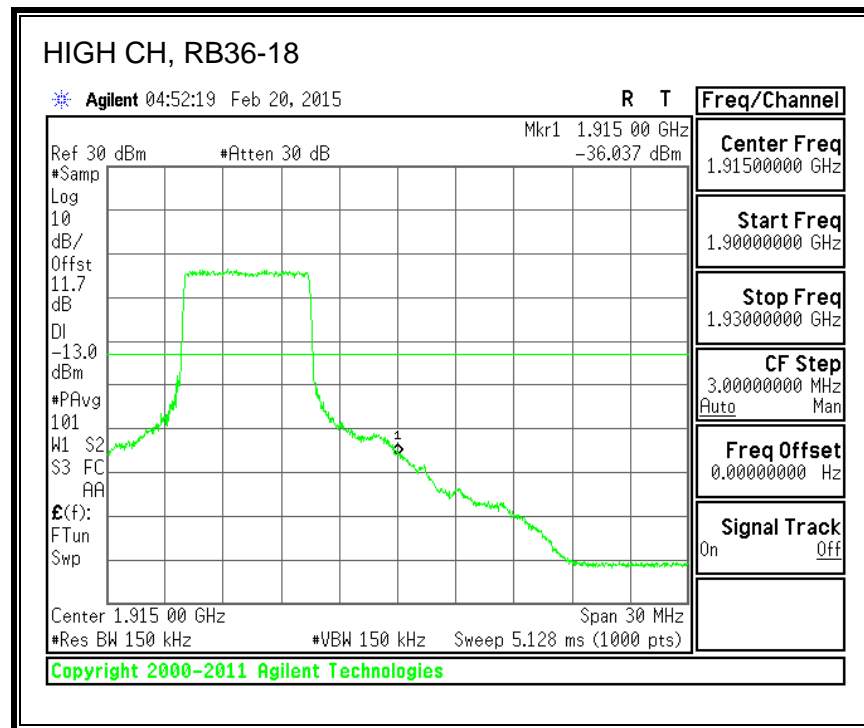

QPSK, (15.0 MHz BAND WIDTH)

16QAM, (15.0 MHz BAND WIDTH)

QPSK, (20.0 MHz BAND WIDTH)

16QAM, (20.0 MHz BAND WIDTH)

8.2.7. LTE BAND 26 EMISSION MASK

QPSK, (1.4 MHz BAND WIDTH)

16QAM, (1.4 MHz BAND WIDTH)

QPSK, (3.0 MHz BAND WIDTH)

16QAM, (3.0 MHz BAND WIDTH)

QPSK, (5.0 MHz BAND WIDTH)

16QAM, (5.0 MHz BAND WIDTH)

QPSK, (10.0 MHz BAND WIDTH)

16QAM, (10.0 MHz BAND WIDTH)

8.2.8. LTE BAND 41 EMISSION MASK

QPSK, (5.0 MHz BAND WIDTH)

16QAM, (5.0 MHz BAND WIDTH)

QPSK, (10.0 MHz BAND WIDTH)