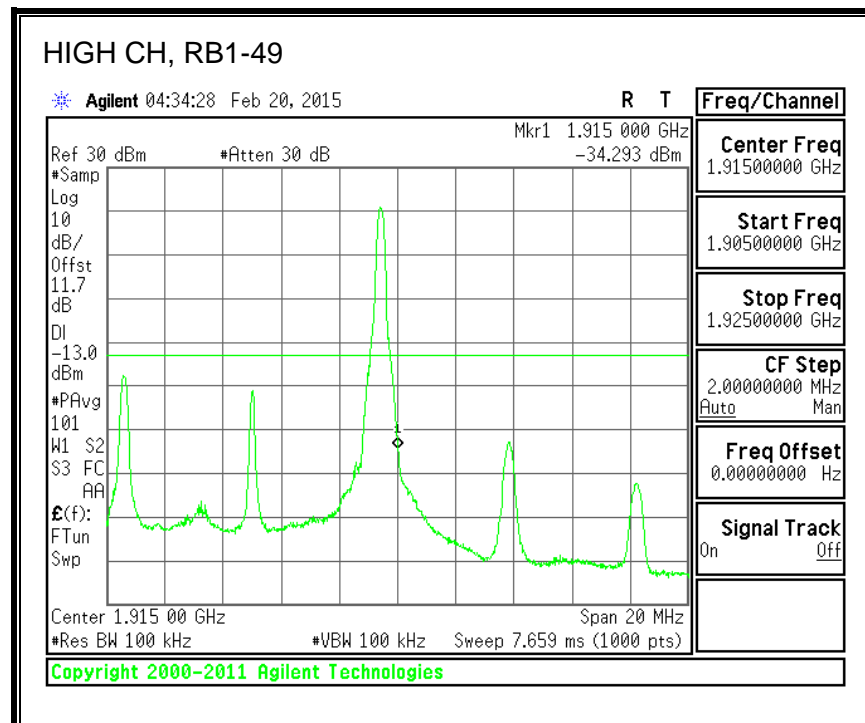

16QAM, 782MHz, 793 - 806MHz, (10MHz Bandwidth)

8.2.5. LTE BAND 17 BANDEDGE

QPSK, (5.0 MHz BAND WIDTH)

16QAM, (5.0 MHz BAND WIDTH)

QPSK, (10.0 MHz BAND WIDTH)

16QAM, (10.0 MHz BAND WIDTH)

8.2.6. LTE BAND 25 BANDEDGE

QPSK, (1.4 MHz BAND WIDTH)

16QAM, (1.4 MHz BAND WIDTH)

QPSK, (3.0 MHz BAND WIDTH)

16QAM, (3.0 MHz BAND WIDTH)

QPSK, (5.0 MHz BAND WIDTH)

16QAM, (5.0 MHz BAND WIDTH)

QPSK, (10.0 MHz BAND WIDTH)

16QAM, (10.0 MHz BAND WIDTH)

QPSK, (15.0 MHz BAND WIDTH)

16QAM, (15.0 MHz BAND WIDTH)

QPSK, (20.0 MHz BAND WIDTH)

16QAM, (20.0 MHz BAND WIDTH)

8.2.7. LTE BAND 26 EMISSION MASK

QPSK, (1.4 MHz BAND WIDTH)

16QAM, (1.4 MHz BAND WIDTH)

QPSK, (3.0 MHz BAND WIDTH)