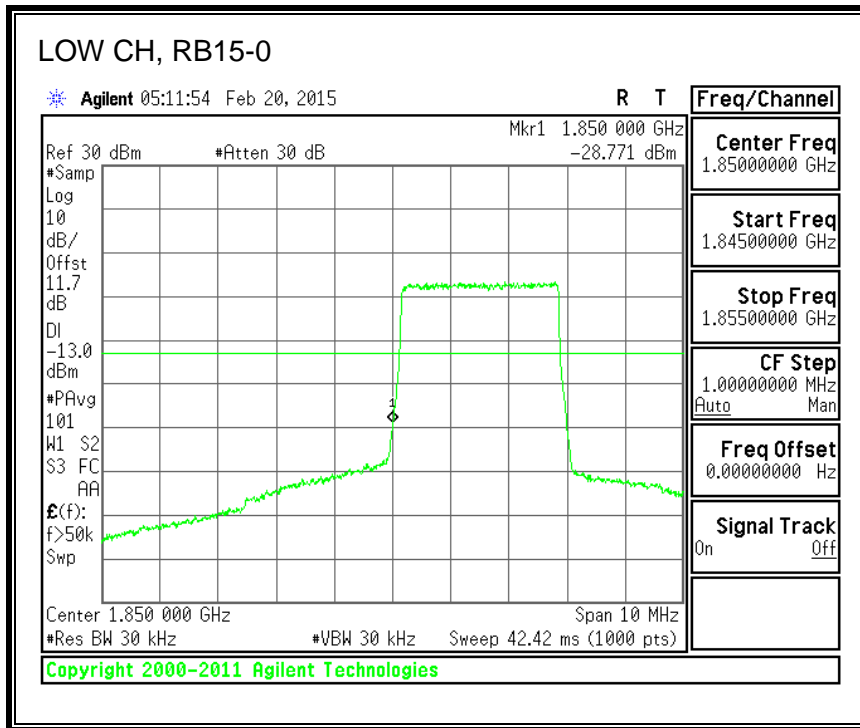

16QAM, 782MHz, 793 - 806MHz, (10MHz Bandwidth)

8.2.5. LTE BAND 17 BANDEDGE

QPSK, (5.0 MHz BAND WIDTH)

16QAM, (5.0 MHz BAND WIDTH)

QPSK, (10.0 MHz BAND WIDTH)

16QAM, (10.0 MHz BAND WIDTH)

8.2.6. LTE BAND 25 BANDEDGE

QPSK, (1.4 MHz BAND WIDTH)

16QAM, (1.4 MHz BAND WIDTH)

QPSK, (3.0 MHz BAND WIDTH)

16QAM, (3.0 MHz BAND WIDTH)

QPSK, (5.0 MHz BAND WIDTH)

16QAM, (5.0 MHz BAND WIDTH)

QPSK, (10.0 MHz BAND WIDTH)

16QAM, (10.0 MHz BAND WIDTH)

QPSK, (15.0 MHz BAND WIDTH)

16QAM, (15.0 MHz BAND WIDTH)

QPSK, (20.0 MHz BAND WIDTH)

16QAM, (20.0 MHz BAND WIDTH)

8.2.7. LTE BAND 26 EMISSION MASK

QPSK, (1.4 MHz BAND WIDTH)

16QAM, (1.4 MHz BAND WIDTH)

QPSK, (3.0 MHz BAND WIDTH)