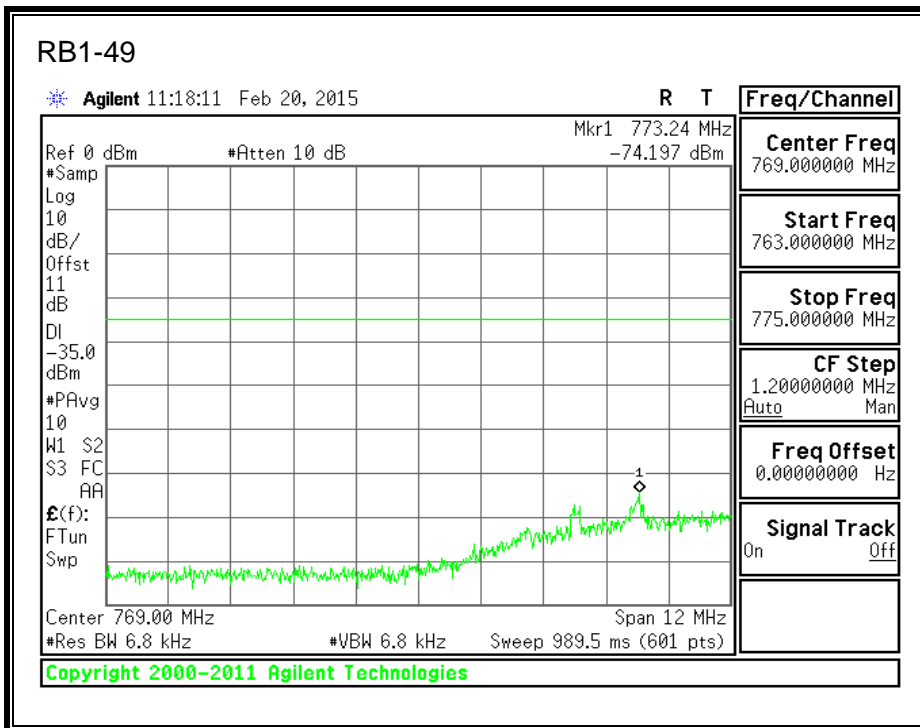

QPSK, 782MHz, 787 - 793MHz, (10MHz Bandwidth)

16QAM, 782MHz, 787 - 793MHz, (10MHz Bandwidth)

QPSK, 782MHz, 763 - 775MHz, (10MHz Bandwidth)

16QAM, 782MHz, 763 - 775MHz, (10MHz Bandwidth)

QPSK, 782MHz, 793 - 806MHz, (10MHz Bandwidth)

16QAM, 782MHz, 793 - 806MHz, (10MHz Bandwidth)

8.2.5. LTE BAND 17 BANDEDGE

QPSK, (5.0 MHz BAND WIDTH)

16QAM, (5.0 MHz BAND WIDTH)

QPSK, (10.0 MHz BAND WIDTH)

16QAM, (10.0 MHz BAND WIDTH)

8.2.6. LTE BAND 25 BANDEDGE