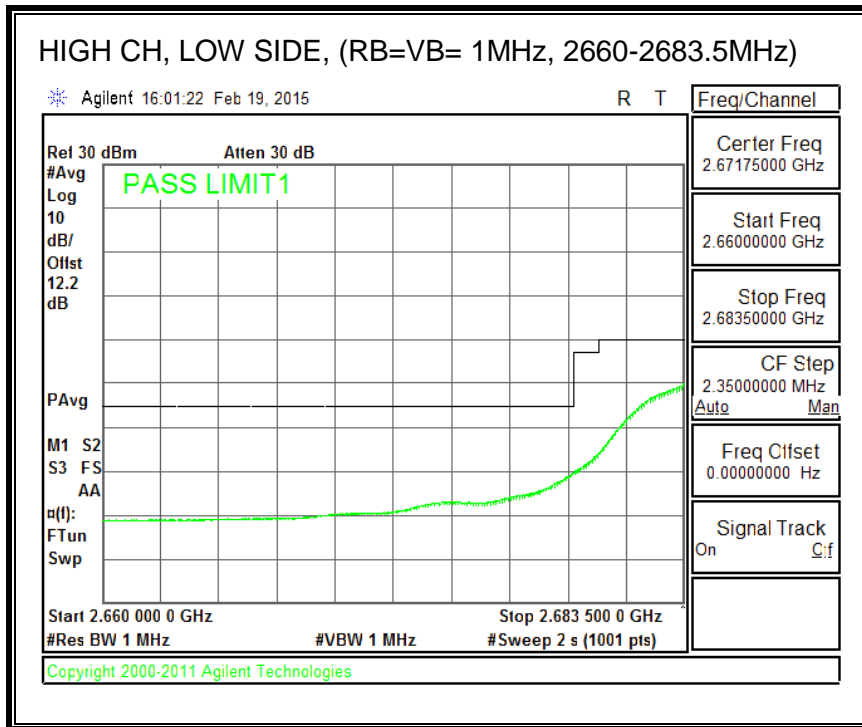

16QAM, (3.0 MHz BAND WIDTH)

QPSK, (5.0 MHz BAND WIDTH)

16QAM, (5.0 MHz BAND WIDTH)

QPSK, (10.0 MHz BAND WIDTH)

16QAM, (10.0 MHz BAND WIDTH)

8.2.8. LTE BAND 41 EMISSION MASK

QPSK, (5.0 MHz BAND WIDTH)

16QAM, (5.0 MHz BAND WIDTH)

QPSK, (10.0 MHz BAND WIDTH)