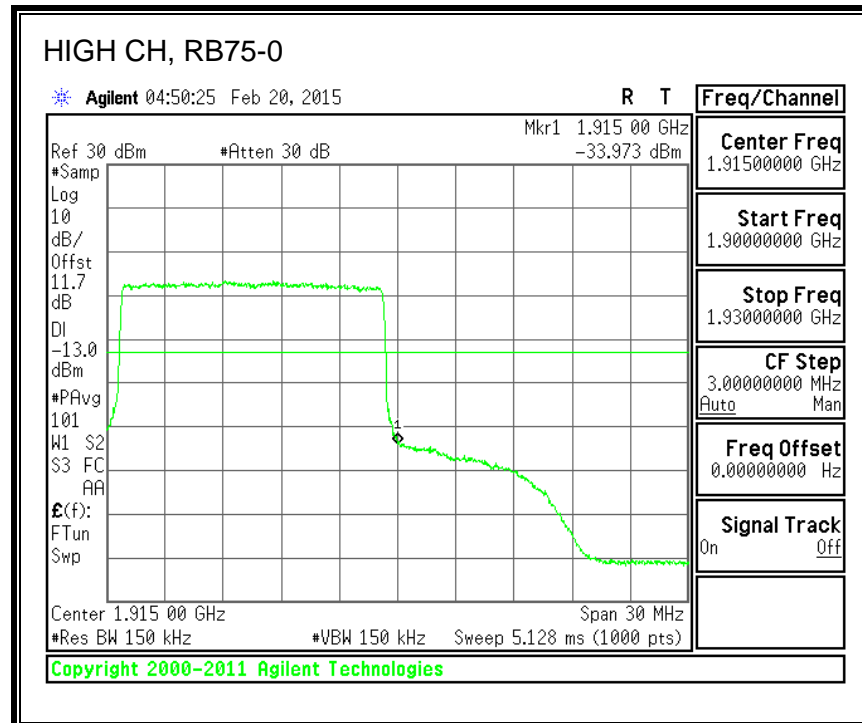

QPSK, (15.0 MHz BAND WIDTH)

16QAM, (15.0 MHz BAND WIDTH)

QPSK, (20.0 MHz BAND WIDTH)

16QAM, (20.0 MHz BAND WIDTH)

8.2.7. LTE BAND 26 EMISSION MASK

QPSK, (1.4 MHz BAND WIDTH)

16QAM, (1.4 MHz BAND WIDTH)

QPSK, (3.0 MHz BAND WIDTH)

16QAM, (3.0 MHz BAND WIDTH)

QPSK, (5.0 MHz BAND WIDTH)

16QAM, (5.0 MHz BAND WIDTH)

QPSK, (10.0 MHz BAND WIDTH)

16QAM, (10.0 MHz BAND WIDTH)

8.2.8. LTE BAND 41 EMISSION MASK

QPSK, (5.0 MHz BAND WIDTH)

16QAM, (5.0 MHz BAND WIDTH)