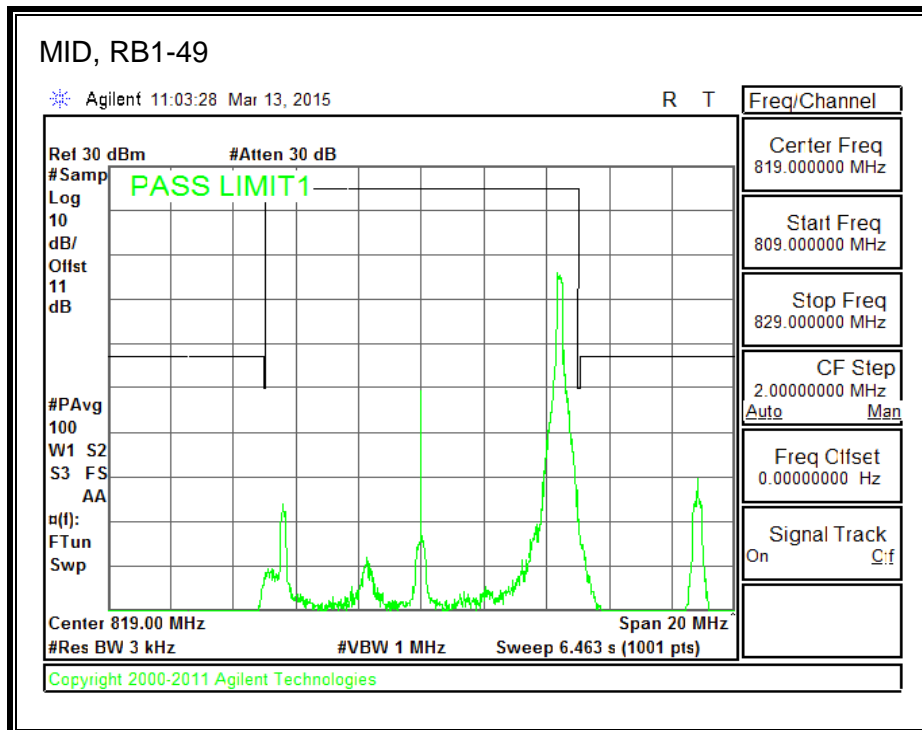

QPSK, (15.0 MHz BAND WIDTH)

16QAM, (15.0 MHz BAND WIDTH)

QPSK, (20.0 MHz BAND WIDTH)

16QAM, (20.0 MHz BAND WIDTH)

8.2.7. LTE BAND 26 EMISSION MASK

QPSK, (1.4 MHz BAND WIDTH)

16QAM, (1.4 MHz BAND WIDTH)

QPSK, (3.0 MHz BAND WIDTH)

16QAM, (3.0 MHz BAND WIDTH)

QPSK, (5.0 MHz BAND WIDTH)

16QAM, (5.0 MHz BAND WIDTH)

QPSK, (10.0 MHz BAND WIDTH)

16QAM, (10.0 MHz BAND WIDTH)

8.2.8. LTE BAND 41 EMISSION MASK

QPSK, (5.0 MHz BAND WIDTH)

16QAM, (5.0 MHz BAND WIDTH)

QPSK, (10.0 MHz BAND WIDTH)