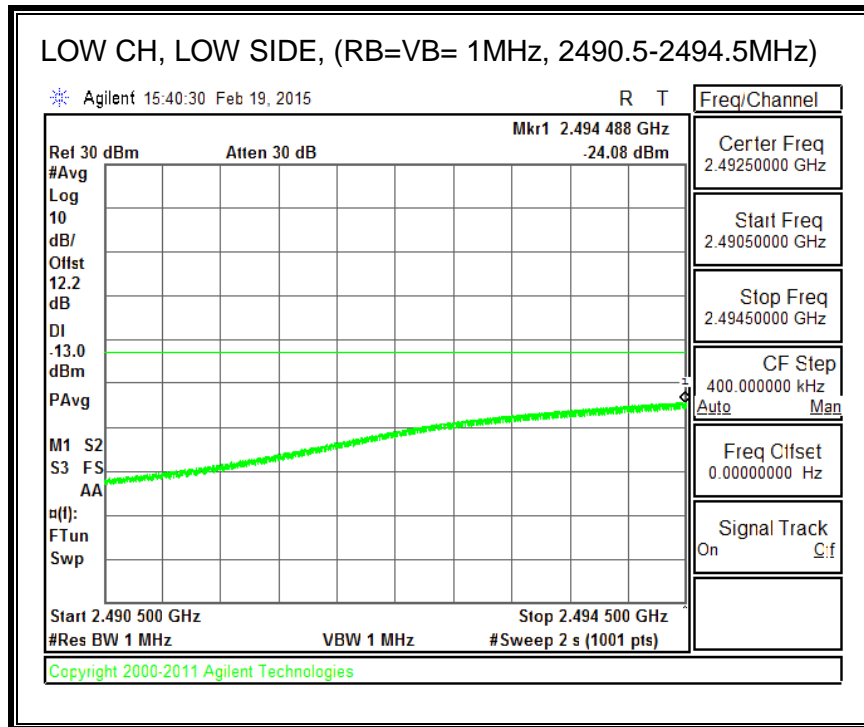

16QAM, (3.0 MHz BAND WIDTH)

QPSK, (5.0 MHz BAND WIDTH)

16QAM, (5.0 MHz BAND WIDTH)

QPSK, (10.0 MHz BAND WIDTH)

16QAM, (10.0 MHz BAND WIDTH)

8.2.8. LTE BAND 41 EMISSION MASK

QPSK, (5.0 MHz BAND WIDTH)

16QAM, (5.0 MHz BAND WIDTH)

QPSK, (10.0 MHz BAND WIDTH)