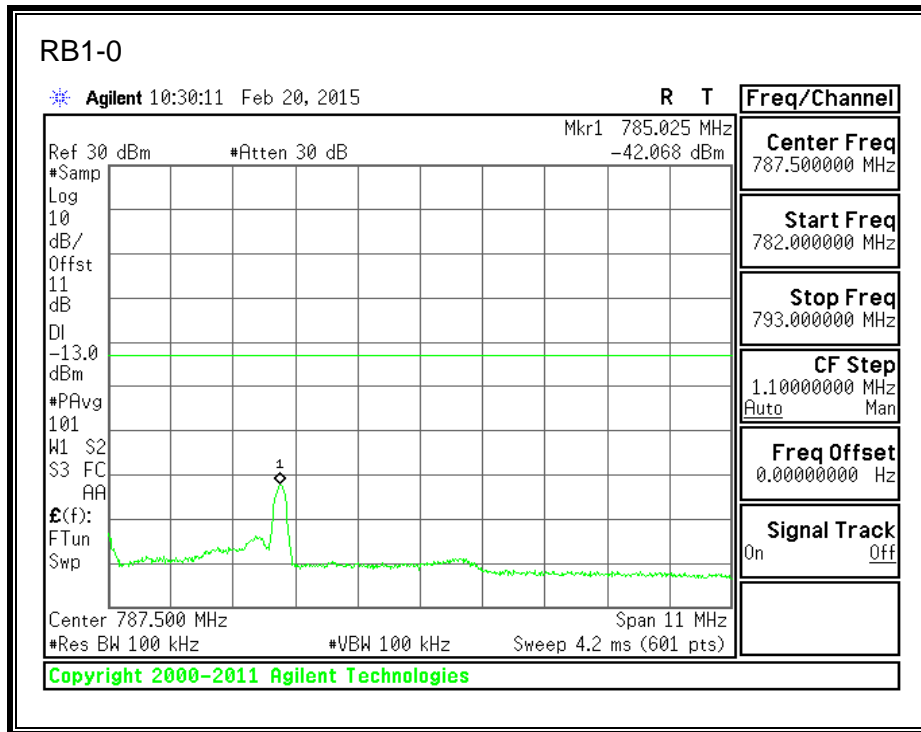

QPSK, (3.0 MHz BAND WIDTH)

16QAM, (3.0 MHz BAND WIDTH)

QPSK, (5.0 MHz BAND WIDTH)

16QAM, (5.0 MHz BAND WIDTH)

QPSK, (10.0 MHz BAND WIDTH)

16QAM, (10.0 MHz BAND WIDTH)

8.2.4. LTE BAND 13 BANDEDGE

QPSK, 779.5 MHz, 775 – 777MHz, (5.0MHz Bandwidth)

16QAM, 779.5MHz, 775 - 777MHz, (5MHz Bandwidth)

QPSK, 779.5MHz, 13, 782 - 793MHz, (5MHz Bandwidth)

16QAM, 779.5MHz, 783 - 793MHz, (5MHz Bandwidth)

QPSK, 779.5MHz, 763 - 775MHz, (5MHz Bandwidth)

16QAM, 779.5MHz, 763-775MHz, (5MHz Bandwidth)