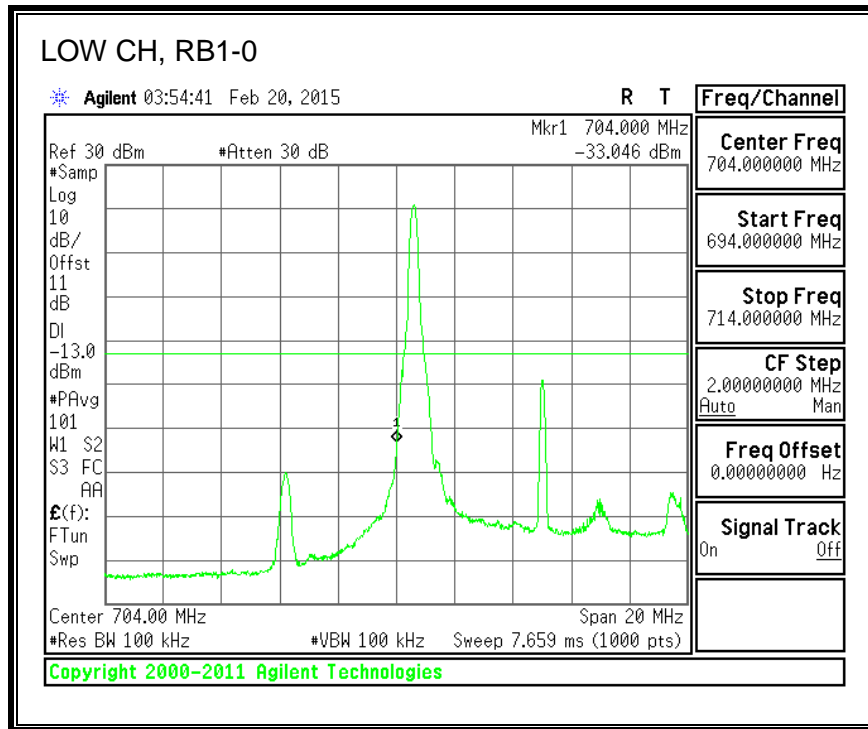

16QAM, 782MHz, 793 - 806MHz, (10MHz Bandwidth)

8.2.5. LTE BAND 17 BANDEDGE

QPSK, (5.0 MHz BAND WIDTH)

16QAM, (5.0 MHz BAND WIDTH)

QPSK, (10.0 MHz BAND WIDTH)

16QAM, (10.0 MHz BAND WIDTH)

8.2.6. LTE BAND 25 BANDEDGE