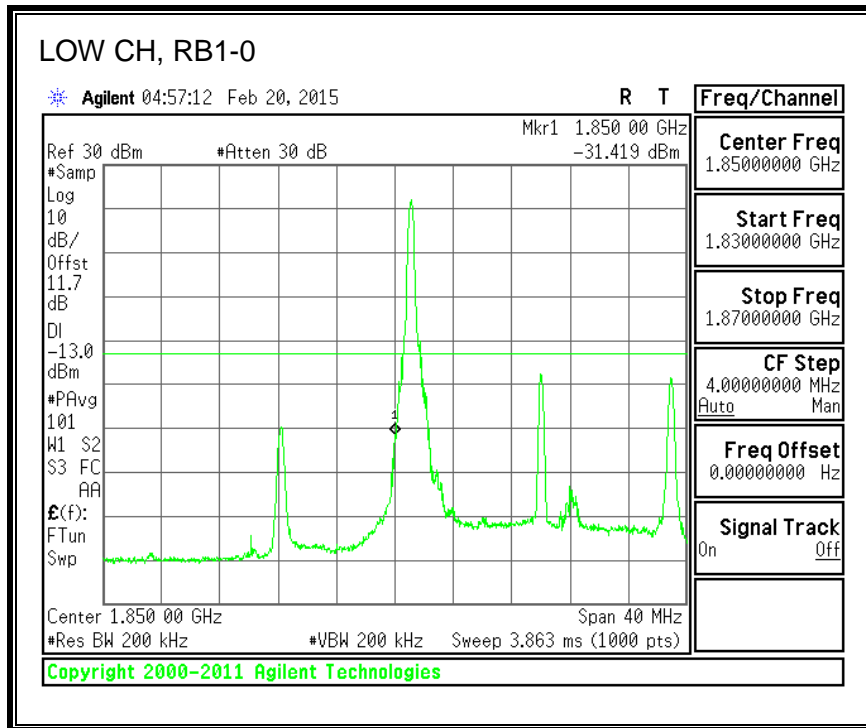

QPSK, (15.0 MHz BAND WIDTH)

16QAM, (15.0 MHz BAND WIDTH)

QPSK, (20.0 MHz BAND WIDTH)

16QAM, (20.0 MHz BAND WIDTH)

8.2.7. LTE BAND 26 EMISSION MASK

QPSK, (1.4 MHz BAND WIDTH)

16QAM, (1.4 MHz BAND WIDTH)

QPSK, (3.0 MHz BAND WIDTH)

16QAM, (3.0 MHz BAND WIDTH)

QPSK, (5.0 MHz BAND WIDTH)

16QAM, (5.0 MHz BAND WIDTH)

QPSK, (10.0 MHz BAND WIDTH)

16QAM, (10.0 MHz BAND WIDTH)

8.2.8. LTE BAND 41 EMISSION MASK

QPSK, (5.0 MHz BAND WIDTH)

16QAM, (5.0 MHz BAND WIDTH)