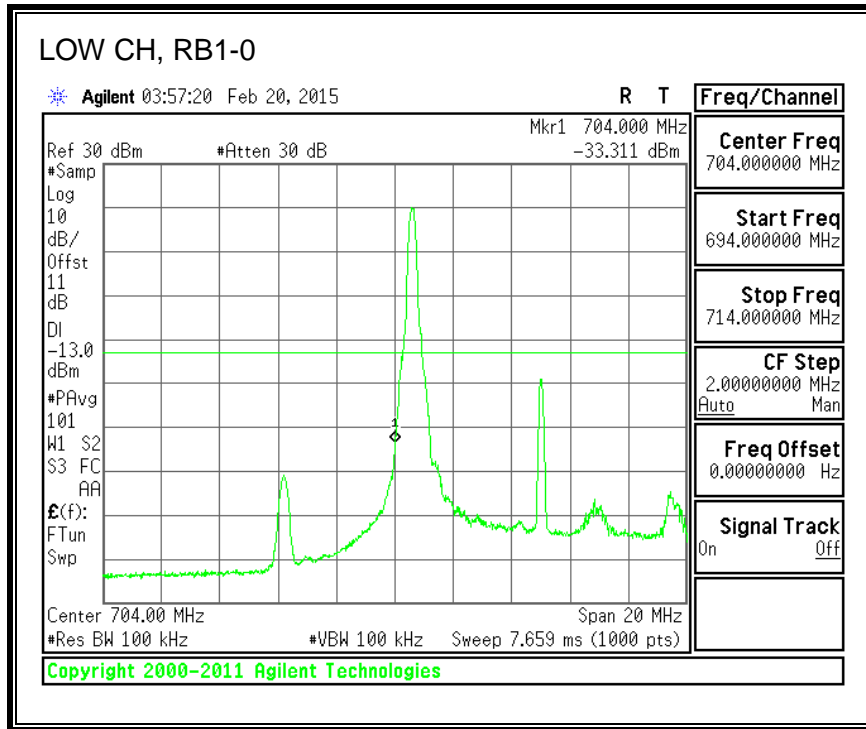

16QAM, 782MHz, 793 - 806MHz, (10MHz Bandwidth)

8.2.5. LTE BAND 17 BANDEDGE

QPSK, (5.0 MHz BAND WIDTH)

16QAM, (5.0 MHz BAND WIDTH)

QPSK, (10.0 MHz BAND WIDTH)

16QAM, (10.0 MHz BAND WIDTH)

8.2.6. LTE BAND 25 BANDEDGE