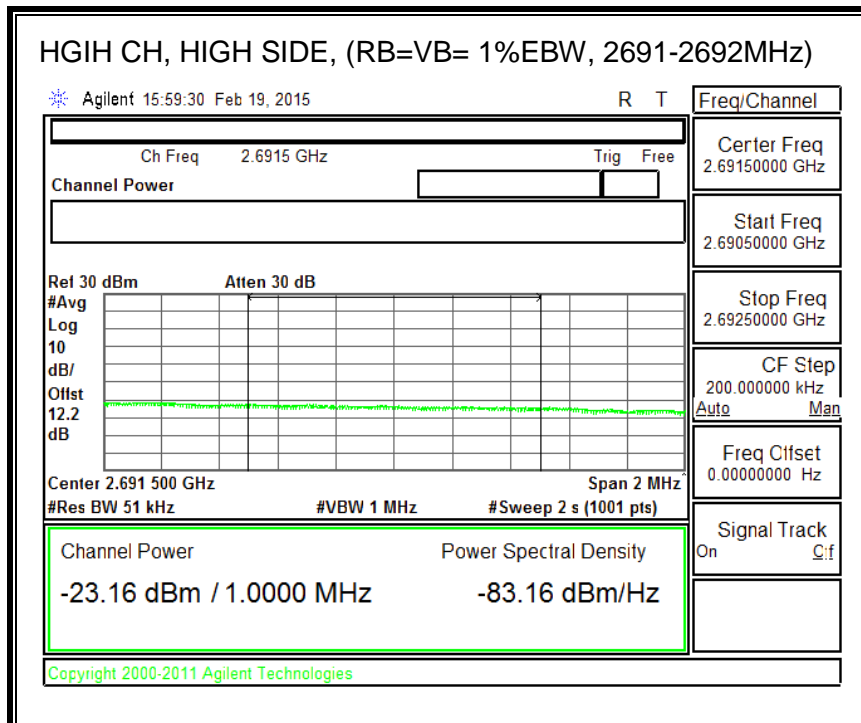

16QAM, (3.0 MHz BAND WIDTH)

QPSK, (5.0 MHz BAND WIDTH)

16QAM, (5.0 MHz BAND WIDTH)

QPSK, (10.0 MHz BAND WIDTH)

16QAM, (10.0 MHz BAND WIDTH)

8.2.8. LTE BAND 41 EMISSION MASK

QPSK, (5.0 MHz BAND WIDTH)

16QAM, (5.0 MHz BAND WIDTH)

QPSK, (10.0 MHz BAND WIDTH)