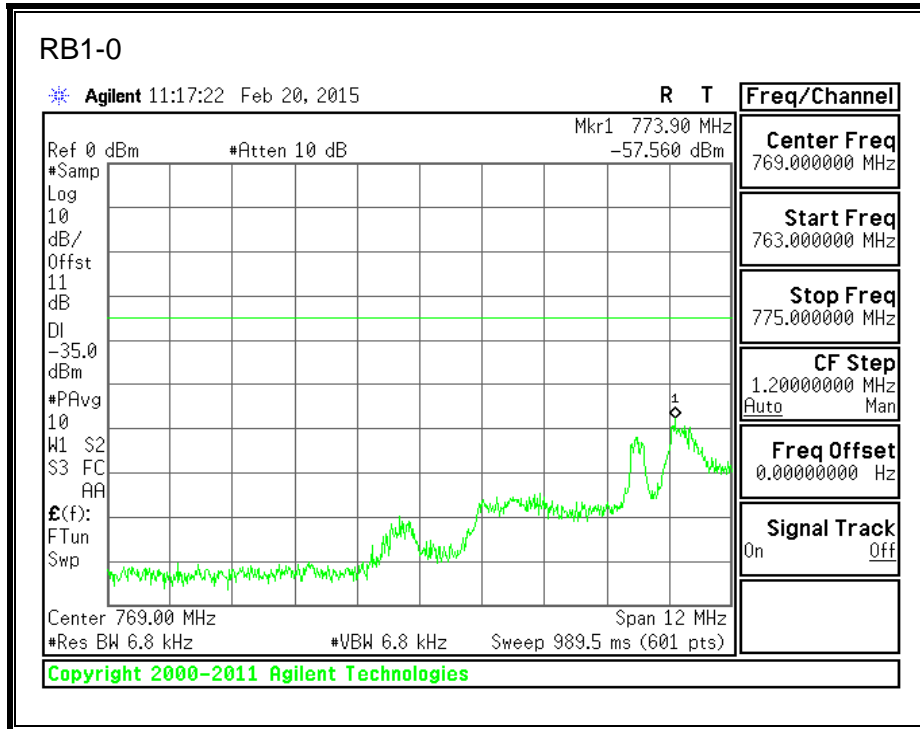

QPSK, 782MHz, 787 - 793MHz, (10MHz Bandwidth)

16QAM, 782MHz, 787 - 793MHz, (10MHz Bandwidth)

QPSK, 782MHz, 763 - 775MHz, (10MHz Bandwidth)

16QAM, 782MHz, 763 - 775MHz, (10MHz Bandwidth)

QPSK, 782MHz, 793 - 806MHz, (10MHz Bandwidth)

16QAM, 782MHz, 793 - 806MHz, (10MHz Bandwidth)

8.2.5. LTE BAND 17 BANDEDGE

QPSK, (5.0 MHz BAND WIDTH)

16QAM, (5.0 MHz BAND WIDTH)

QPSK, (10.0 MHz BAND WIDTH)

16QAM, (10.0 MHz BAND WIDTH)

8.2.6. LTE BAND 25 BANDEDGE