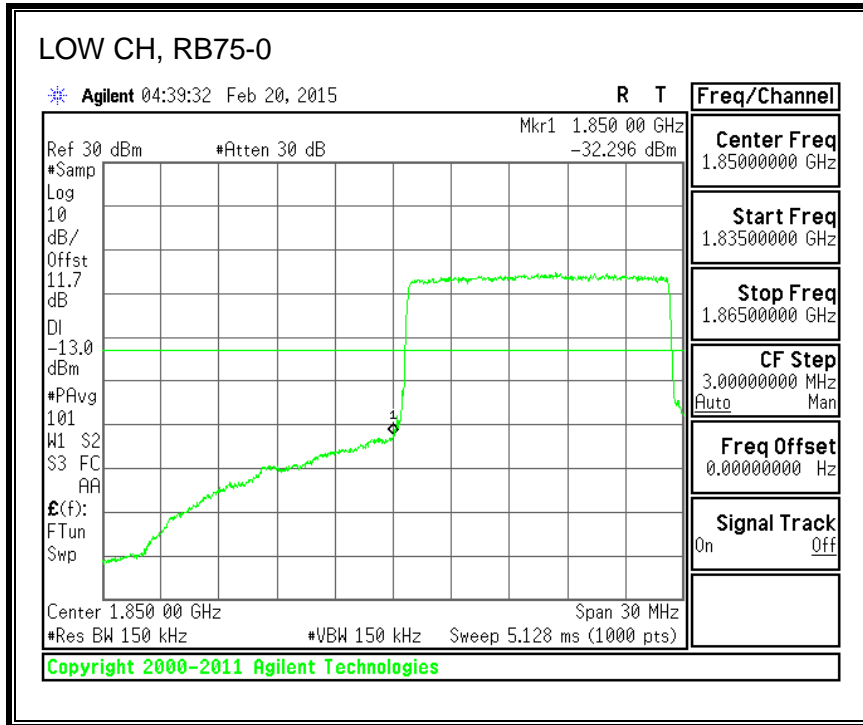

16QAM, 782MHz, 793 - 806MHz, (10MHz Bandwidth)

8.2.5. LTE BAND 17 BANDEDGE

QPSK, (5.0 MHz BAND WIDTH)

16QAM, (5.0 MHz BAND WIDTH)

QPSK, (10.0 MHz BAND WIDTH)

16QAM, (10.0 MHz BAND WIDTH)

8.2.6. LTE BAND 25 BANDEDGE

QPSK, (1.4 MHz BAND WIDTH)

16QAM, (1.4 MHz BAND WIDTH)

QPSK, (3.0 MHz BAND WIDTH)

16QAM, (3.0 MHz BAND WIDTH)

QPSK, (5.0 MHz BAND WIDTH)

16QAM, (5.0 MHz BAND WIDTH)

QPSK, (10.0 MHz BAND WIDTH)

16QAM, (10.0 MHz BAND WIDTH)

QPSK, (15.0 MHz BAND WIDTH)

16QAM, (15.0 MHz BAND WIDTH)

QPSK, (20.0 MHz BAND WIDTH)

16QAM, (20.0 MHz BAND WIDTH)

8.2.7. LTE BAND 26 EMISSION MASK

QPSK, (1.4 MHz BAND WIDTH)

16QAM, (1.4 MHz BAND WIDTH)

QPSK, (3.0 MHz BAND WIDTH)