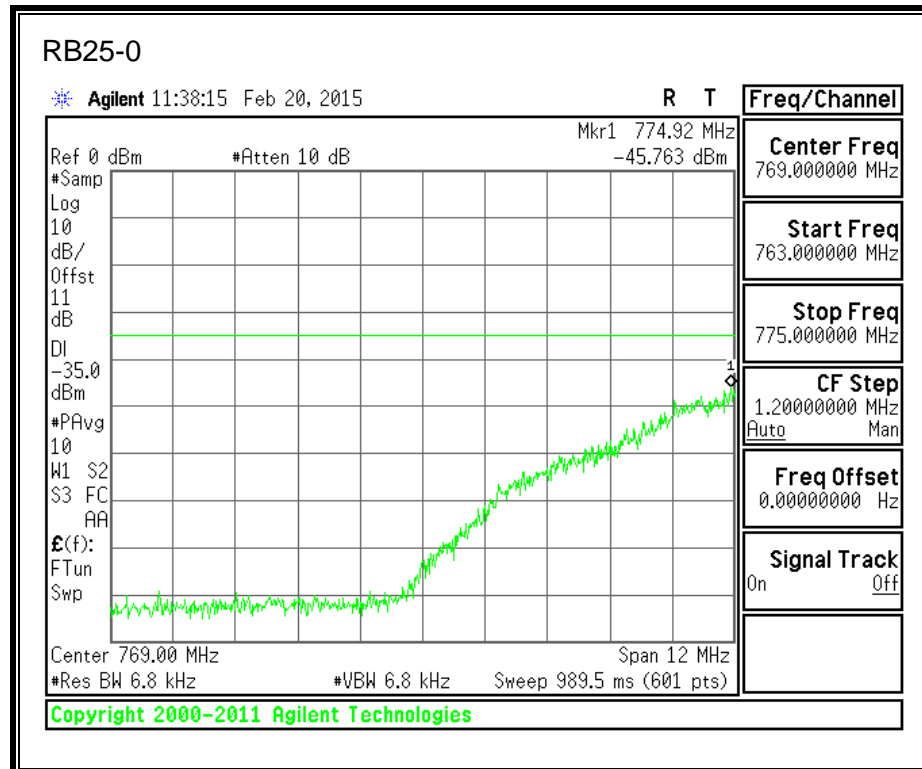

QPSK, (3.0 MHz BAND WIDTH)

16QAM, (3.0 MHz BAND WIDTH)

QPSK, (5.0 MHz BAND WIDTH)

16QAM, (5.0 MHz BAND WIDTH)

QPSK, (10.0 MHz BAND WIDTH)

16QAM, (10.0 MHz BAND WIDTH)

8.2.4. LTE BAND 13 BANDEDGE

QPSK, 779.5 MHz, 775 – 777MHz, (5.0MHz Bandwidth)

16QAM, 779.5MHz, 775 - 777MHz, (5MHz Bandwidth)

QPSK, 779.5MHz, 13, 782 - 793MHz, (5MHz Bandwidth)

16QAM, 779.5MHz, 783 - 793MHz, (5MHz Bandwidth)

QPSK, 779.5MHz, 763 - 775MHz, (5MHz Bandwidth)

16QAM, 779.5MHz, 763-775MHz, (5MHz Bandwidth)