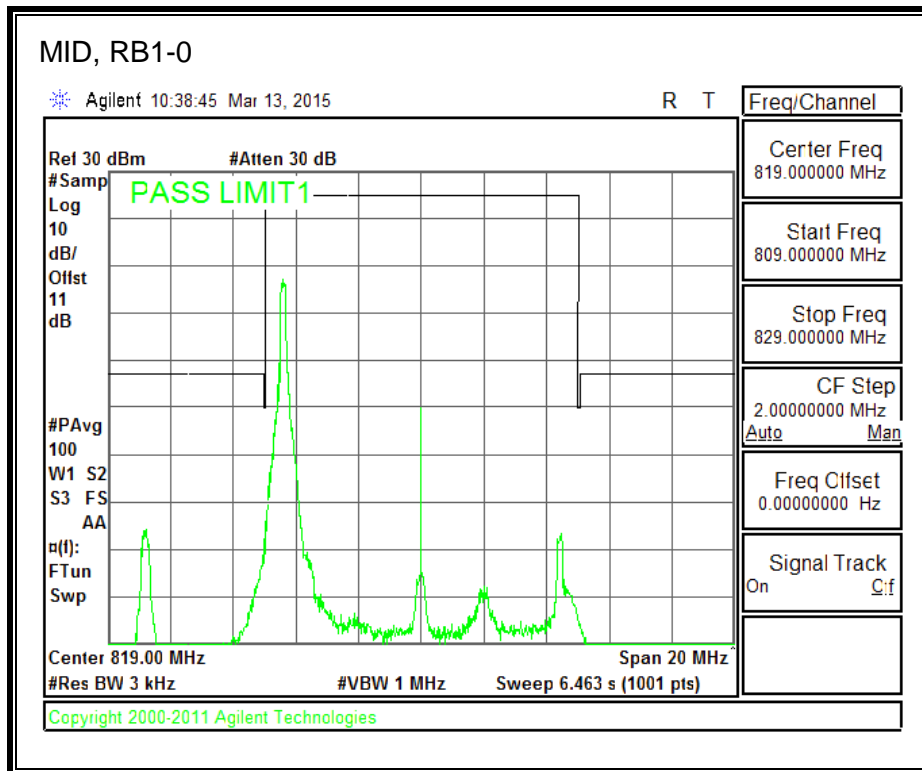

QPSK, (15.0 MHz BAND WIDTH)

16QAM, (15.0 MHz BAND WIDTH)

QPSK, (20.0 MHz BAND WIDTH)

16QAM, (20.0 MHz BAND WIDTH)

8.2.7. LTE BAND 26 EMISSION MASK

QPSK, (1.4 MHz BAND WIDTH)

16QAM, (1.4 MHz BAND WIDTH)

QPSK, (3.0 MHz BAND WIDTH)

16QAM, (3.0 MHz BAND WIDTH)

QPSK, (5.0 MHz BAND WIDTH)

16QAM, (5.0 MHz BAND WIDTH)

QPSK, (10.0 MHz BAND WIDTH)

16QAM, (10.0 MHz BAND WIDTH)

8.2.8. LTE BAND 41 EMISSION MASK

QPSK, (5.0 MHz BAND WIDTH)

16QAM, (5.0 MHz BAND WIDTH)

QPSK, (10.0 MHz BAND WIDTH)