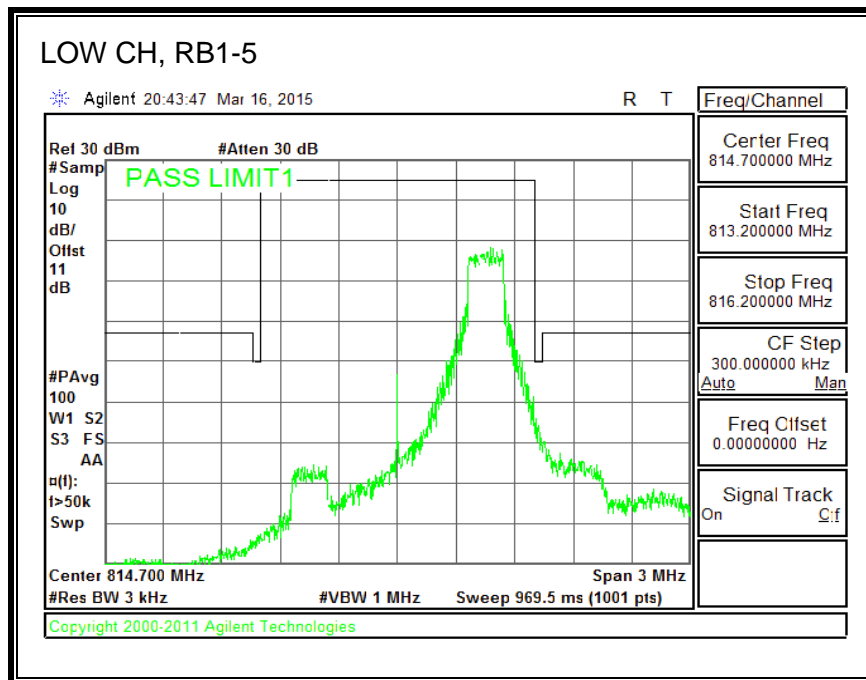

QPSK, (15.0 MHz BAND WIDTH)

16QAM, (15.0 MHz BAND WIDTH)

QPSK, (20.0 MHz BAND WIDTH)

16QAM, (20.0 MHz BAND WIDTH)

8.2.7. LTE BAND 26 EMISSION MASK

QPSK, (1.4 MHz BAND WIDTH)

16QAM, (1.4 MHz BAND WIDTH)

QPSK, (3.0 MHz BAND WIDTH)

16QAM, (3.0 MHz BAND WIDTH)

QPSK, (5.0 MHz BAND WIDTH)

16QAM, (5.0 MHz BAND WIDTH)

QPSK, (10.0 MHz BAND WIDTH)

16QAM, (10.0 MHz BAND WIDTH)

8.2.8. LTE BAND 41 EMISSION MASK

QPSK, (5.0 MHz BAND WIDTH)

16QAM, (5.0 MHz BAND WIDTH)