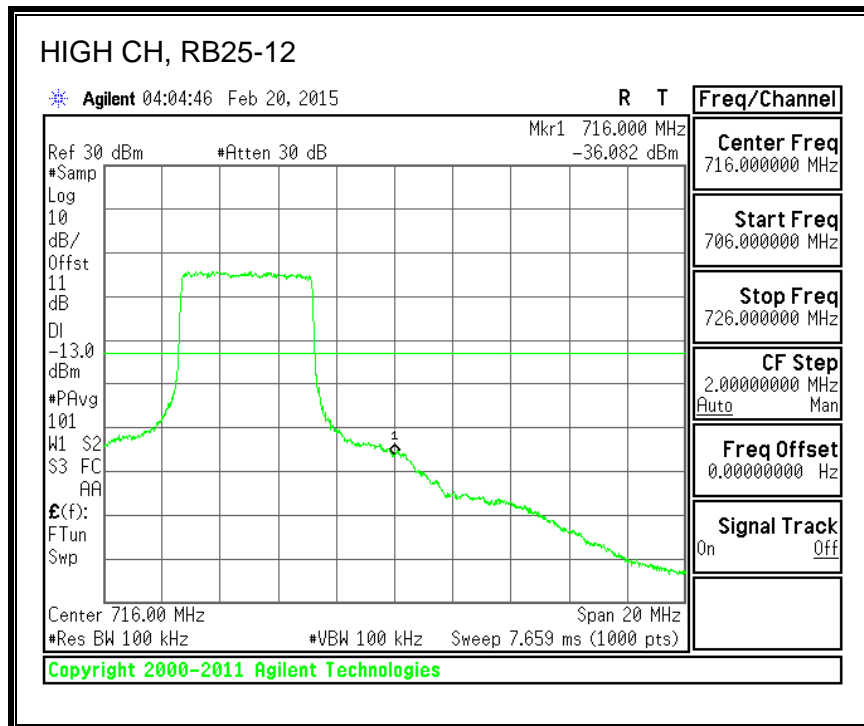

16QAM, 782MHz, 793 - 806MHz, (10MHz Bandwidth)

8.2.5. LTE BAND 17 BANDEDGE

QPSK, (5.0 MHz BAND WIDTH)

16QAM, (5.0 MHz BAND WIDTH)

QPSK, (10.0 MHz BAND WIDTH)

16QAM, (10.0 MHz BAND WIDTH)

8.2.6. LTE BAND 25 BANDEDGE