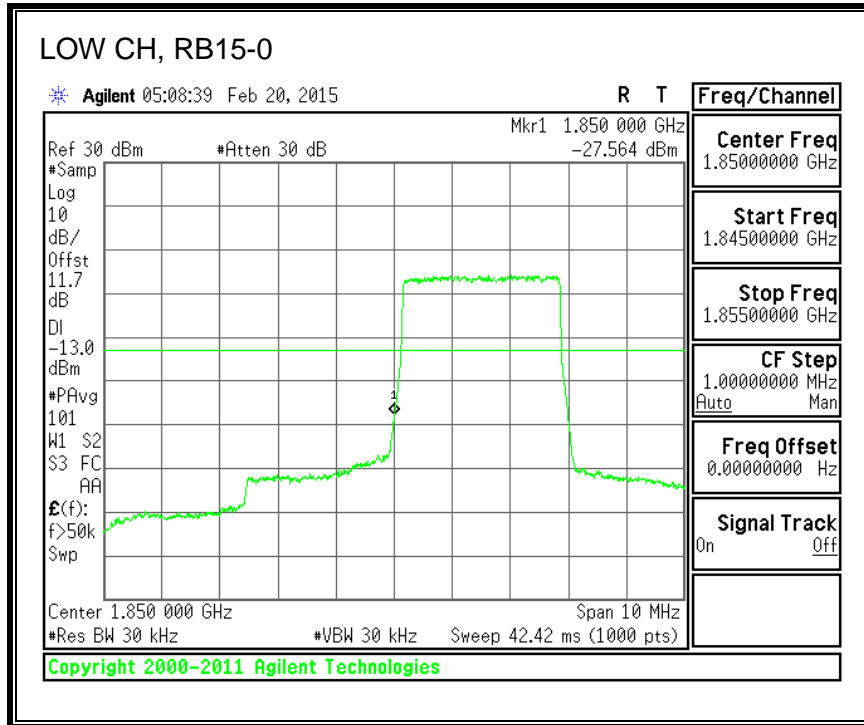

16QAM, 782MHz, 793 - 806MHz, (10MHz Bandwidth)

8.2.5. LTE BAND 17 BANDEDGE

QPSK, (5.0 MHz BAND WIDTH)

16QAM, (5.0 MHz BAND WIDTH)

QPSK, (10.0 MHz BAND WIDTH)

16QAM, (10.0 MHz BAND WIDTH)

8.2.6. LTE BAND 25 BANDEDGE

QPSK, (1.4 MHz BAND WIDTH)

16QAM, (1.4 MHz BAND WIDTH)

QPSK, (3.0 MHz BAND WIDTH)

16QAM, (3.0 MHz BAND WIDTH)

QPSK, (5.0 MHz BAND WIDTH)

16QAM, (5.0 MHz BAND WIDTH)

QPSK, (10.0 MHz BAND WIDTH)

16QAM, (10.0 MHz BAND WIDTH)

QPSK, (15.0 MHz BAND WIDTH)

16QAM, (15.0 MHz BAND WIDTH)

QPSK, (20.0 MHz BAND WIDTH)

16QAM, (20.0 MHz BAND WIDTH)

8.2.7. LTE BAND 26 EMISSION MASK

QPSK, (1.4 MHz BAND WIDTH)

16QAM, (1.4 MHz BAND WIDTH)

QPSK, (3.0 MHz BAND WIDTH)