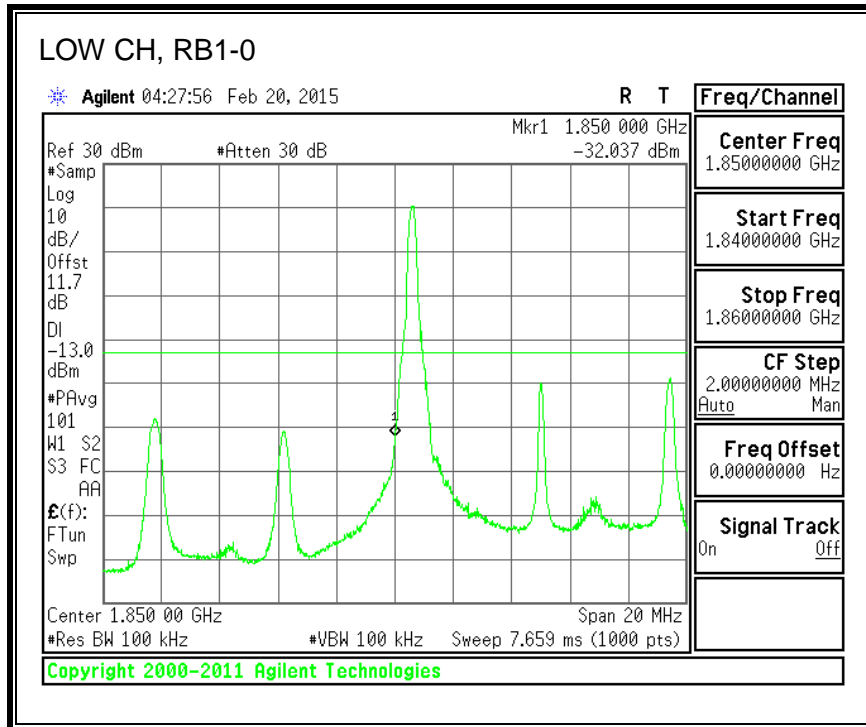

16QAM, 782MHz, 793 - 806MHz, (10MHz Bandwidth)

8.2.5. LTE BAND 17 BANDEDGE

QPSK, (5.0 MHz BAND WIDTH)

16QAM, (5.0 MHz BAND WIDTH)

QPSK, (10.0 MHz BAND WIDTH)

16QAM, (10.0 MHz BAND WIDTH)

8.2.6. LTE BAND 25 BANDEDGE

QPSK, (1.4 MHz BAND WIDTH)

16QAM, (1.4 MHz BAND WIDTH)

QPSK, (3.0 MHz BAND WIDTH)

16QAM, (3.0 MHz BAND WIDTH)

QPSK, (5.0 MHz BAND WIDTH)

16QAM, (5.0 MHz BAND WIDTH)

QPSK, (10.0 MHz BAND WIDTH)

16QAM, (10.0 MHz BAND WIDTH)

QPSK, (15.0 MHz BAND WIDTH)

16QAM, (15.0 MHz BAND WIDTH)

QPSK, (20.0 MHz BAND WIDTH)

16QAM, (20.0 MHz BAND WIDTH)

8.2.7. LTE BAND 26 EMISSION MASK

QPSK, (1.4 MHz BAND WIDTH)

16QAM, (1.4 MHz BAND WIDTH)

QPSK, (3.0 MHz BAND WIDTH)