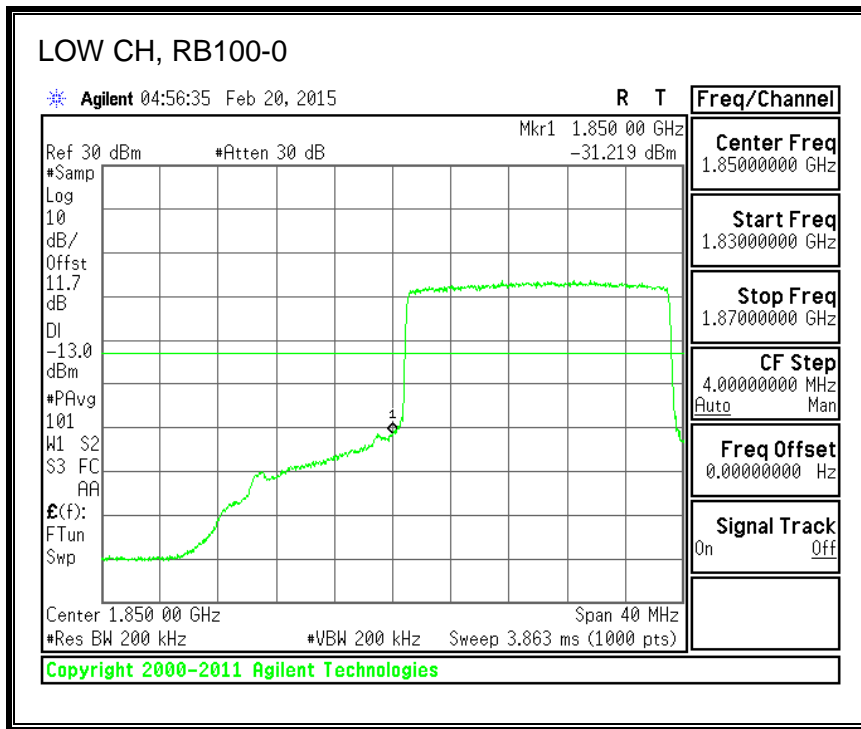

QPSK, (15.0 MHz BAND WIDTH)

16QAM, (15.0 MHz BAND WIDTH)

QPSK, (20.0 MHz BAND WIDTH)

16QAM, (20.0 MHz BAND WIDTH)

8.2.7. LTE BAND 26 EMISSION MASK

QPSK, (1.4 MHz BAND WIDTH)

16QAM, (1.4 MHz BAND WIDTH)

QPSK, (3.0 MHz BAND WIDTH)

16QAM, (3.0 MHz BAND WIDTH)

QPSK, (5.0 MHz BAND WIDTH)

16QAM, (5.0 MHz BAND WIDTH)

QPSK, (10.0 MHz BAND WIDTH)

16QAM, (10.0 MHz BAND WIDTH)

8.2.8. LTE BAND 41 EMISSION MASK

QPSK, (5.0 MHz BAND WIDTH)

16QAM, (5.0 MHz BAND WIDTH)

QPSK, (10.0 MHz BAND WIDTH)