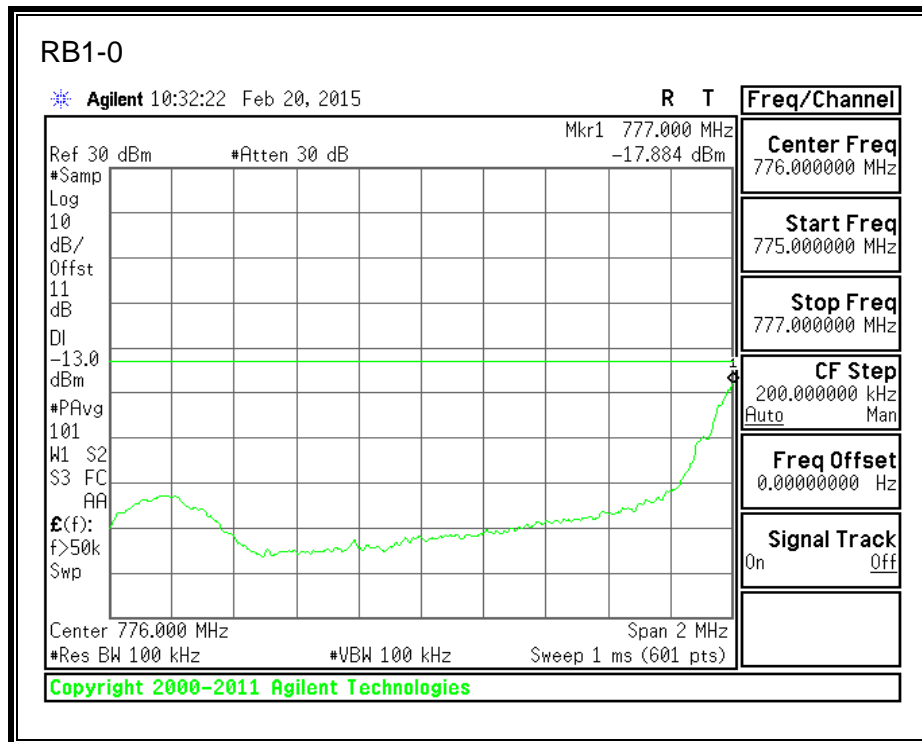

QPSK, (3.0 MHz BAND WIDTH)

16QAM, (3.0 MHz BAND WIDTH)

QPSK, (5.0 MHz BAND WIDTH)

16QAM, (5.0 MHz BAND WIDTH)

QPSK, (10.0 MHz BAND WIDTH)

16QAM, (10.0 MHz BAND WIDTH)

8.2.4. LTE BAND 13 BANDEDGE

QPSK, 779.5 MHz, 775 – 777MHz, (5.0MHz Bandwidth)

16QAM, 779.5MHz, 775 - 777MHz, (5MHz Bandwidth)

QPSK, 779.5MHz, 13, 782 - 793MHz, (5MHz Bandwidth)

16QAM, 779.5MHz, 783 - 793MHz, (5MHz Bandwidth)

QPSK, 779.5MHz, 763 - 775MHz, (5MHz Bandwidth)

16QAM, 779.5MHz, 763-775MHz, (5MHz Bandwidth)