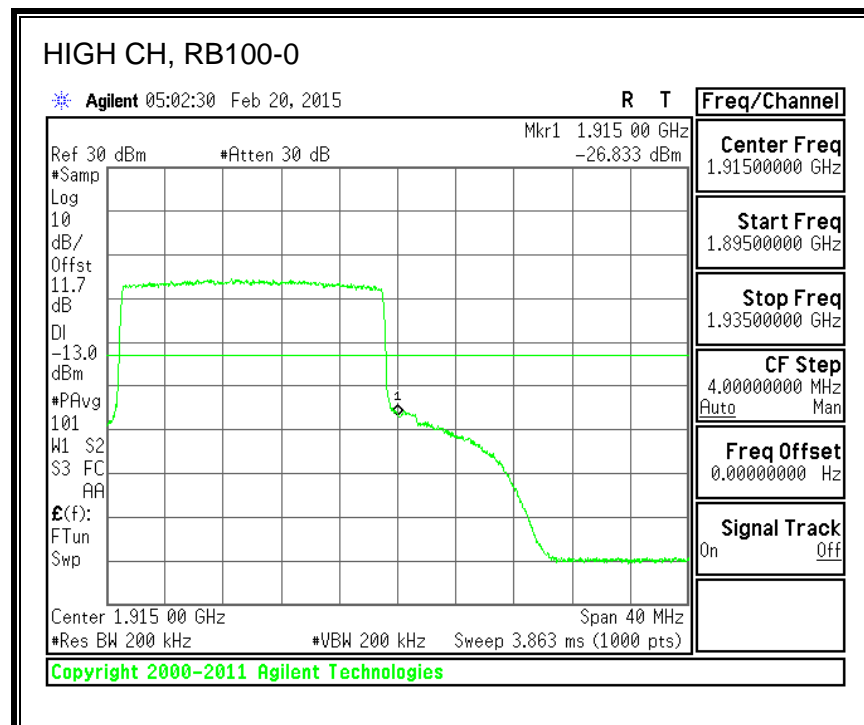

QPSK, (15.0 MHz BAND WIDTH)

16QAM, (15.0 MHz BAND WIDTH)

QPSK, (20.0 MHz BAND WIDTH)

16QAM, (20.0 MHz BAND WIDTH)

8.2.7. LTE BAND 26 EMISSION MASK

QPSK, (1.4 MHz BAND WIDTH)

16QAM, (1.4 MHz BAND WIDTH)

QPSK, (3.0 MHz BAND WIDTH)

16QAM, (3.0 MHz BAND WIDTH)

QPSK, (5.0 MHz BAND WIDTH)

16QAM, (5.0 MHz BAND WIDTH)

QPSK, (10.0 MHz BAND WIDTH)

16QAM, (10.0 MHz BAND WIDTH)

8.2.8. LTE BAND 41 EMISSION MASK

QPSK, (5.0 MHz BAND WIDTH)

16QAM, (5.0 MHz BAND WIDTH)