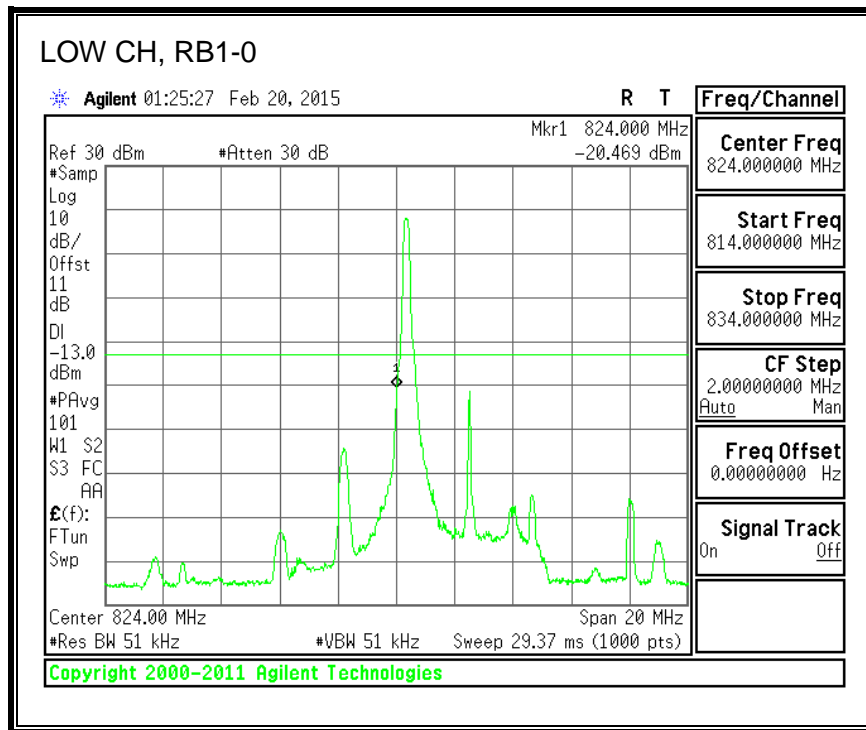

QPSK, (3.0 MHz BAND WIDTH)

16QAM, (3.0 MHz BAND WIDTH)

QPSK, (5.0 MHz BAND WIDTH)

16QAM, (5.0 MHz BAND WIDTH)

QPSK, (10.0 MHz BAND WIDTH)

16QAM, (10.0 MHz BAND WIDTH)

8.2.4. LTE BAND 13 BANDEDGE

QPSK, 779.5 MHz, 775 – 777MHz, (5.0MHz Bandwidth)

16QAM, 779.5MHz, 775 - 777MHz, (5MHz Bandwidth)

QPSK, 779.5MHz, 13, 782 - 793MHz, (5MHz Bandwidth)

16QAM, 779.5MHz, 783 - 793MHz, (5MHz Bandwidth)

QPSK, 779.5MHz, 763 - 775MHz, (5MHz Bandwidth)

16QAM, 779.5MHz, 763-775MHz, (5MHz Bandwidth)