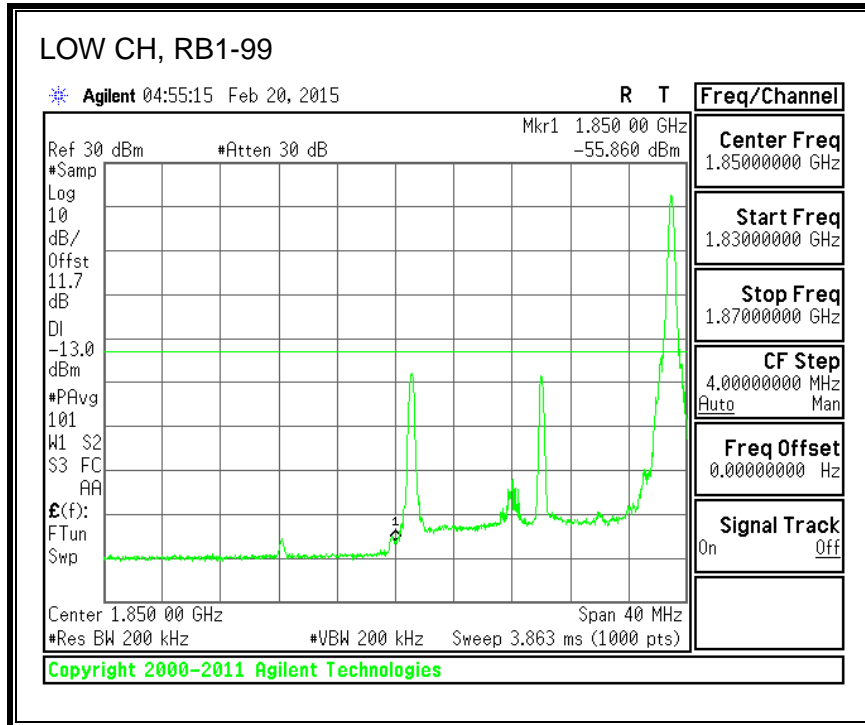

QPSK, (15.0 MHz BAND WIDTH)

16QAM, (15.0 MHz BAND WIDTH)

QPSK, (20.0 MHz BAND WIDTH)

16QAM, (20.0 MHz BAND WIDTH)

8.2.7. LTE BAND 26 EMISSION MASK

QPSK, (1.4 MHz BAND WIDTH)

16QAM, (1.4 MHz BAND WIDTH)

QPSK, (3.0 MHz BAND WIDTH)

16QAM, (3.0 MHz BAND WIDTH)

QPSK, (5.0 MHz BAND WIDTH)

16QAM, (5.0 MHz BAND WIDTH)

QPSK, (10.0 MHz BAND WIDTH)

16QAM, (10.0 MHz BAND WIDTH)

8.2.8. LTE BAND 41 EMISSION MASK

QPSK, (5.0 MHz BAND WIDTH)

16QAM, (5.0 MHz BAND WIDTH)