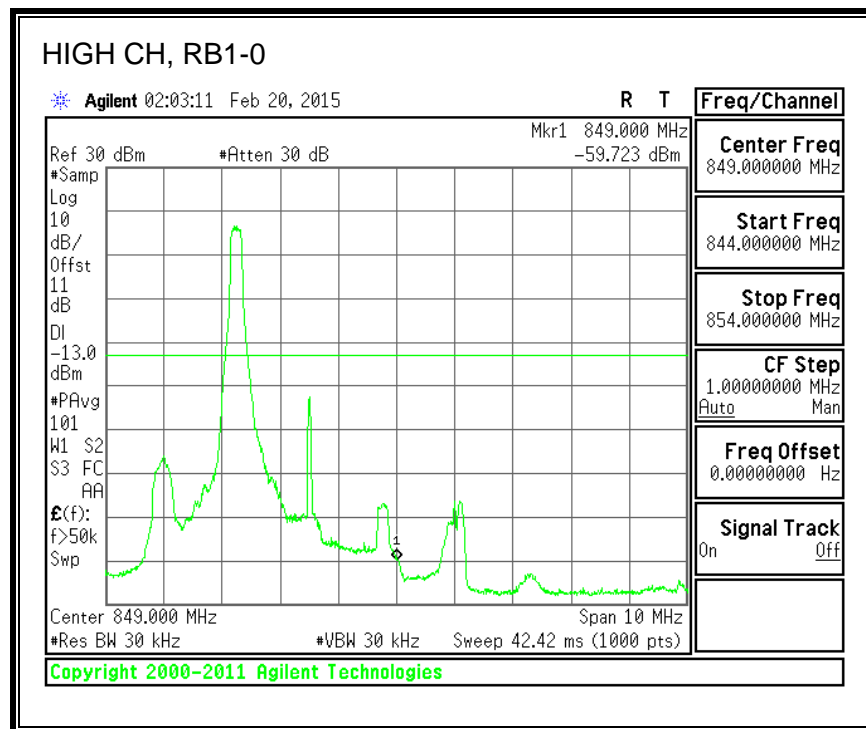

QPSK, (3.0 MHz BAND WIDTH)

16QAM, (3.0 MHz BAND WIDTH)

QPSK, (5.0 MHz BAND WIDTH)

16QAM, (5.0 MHz BAND WIDTH)

QPSK, (10.0 MHz BAND WIDTH)

16QAM, (10.0 MHz BAND WIDTH)

8.2.4. LTE BAND 13 BANDEDGE

QPSK, 779.5 MHz, 775 – 777MHz, (5.0MHz Bandwidth)

16QAM, 779.5MHz, 775 - 777MHz, (5MHz Bandwidth)

QPSK, 779.5MHz, 13, 782 - 793MHz, (5MHz Bandwidth)

16QAM, 779.5MHz, 783 - 793MHz, (5MHz Bandwidth)

QPSK, 779.5MHz, 763 - 775MHz, (5MHz Bandwidth)

16QAM, 779.5MHz, 763-775MHz, (5MHz Bandwidth)