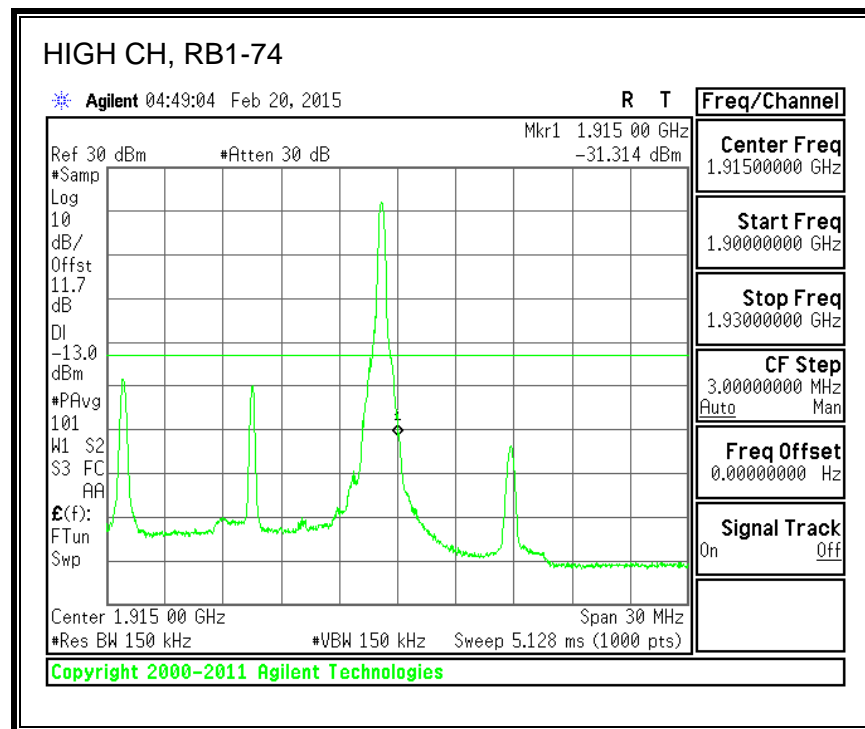

16QAM, 782MHz, 793 - 806MHz, (10MHz Bandwidth)

8.2.5. LTE BAND 17 BANDEDGE

QPSK, (5.0 MHz BAND WIDTH)

16QAM, (5.0 MHz BAND WIDTH)

QPSK, (10.0 MHz BAND WIDTH)

16QAM, (10.0 MHz BAND WIDTH)

8.2.6. LTE BAND 25 BANDEDGE

QPSK, (1.4 MHz BAND WIDTH)

16QAM, (1.4 MHz BAND WIDTH)

QPSK, (3.0 MHz BAND WIDTH)

16QAM, (3.0 MHz BAND WIDTH)

QPSK, (5.0 MHz BAND WIDTH)

16QAM, (5.0 MHz BAND WIDTH)

QPSK, (10.0 MHz BAND WIDTH)

16QAM, (10.0 MHz BAND WIDTH)

QPSK, (15.0 MHz BAND WIDTH)

16QAM, (15.0 MHz BAND WIDTH)

QPSK, (20.0 MHz BAND WIDTH)

16QAM, (20.0 MHz BAND WIDTH)

8.2.7. LTE BAND 26 EMISSION MASK

QPSK, (1.4 MHz BAND WIDTH)

16QAM, (1.4 MHz BAND WIDTH)

QPSK, (3.0 MHz BAND WIDTH)