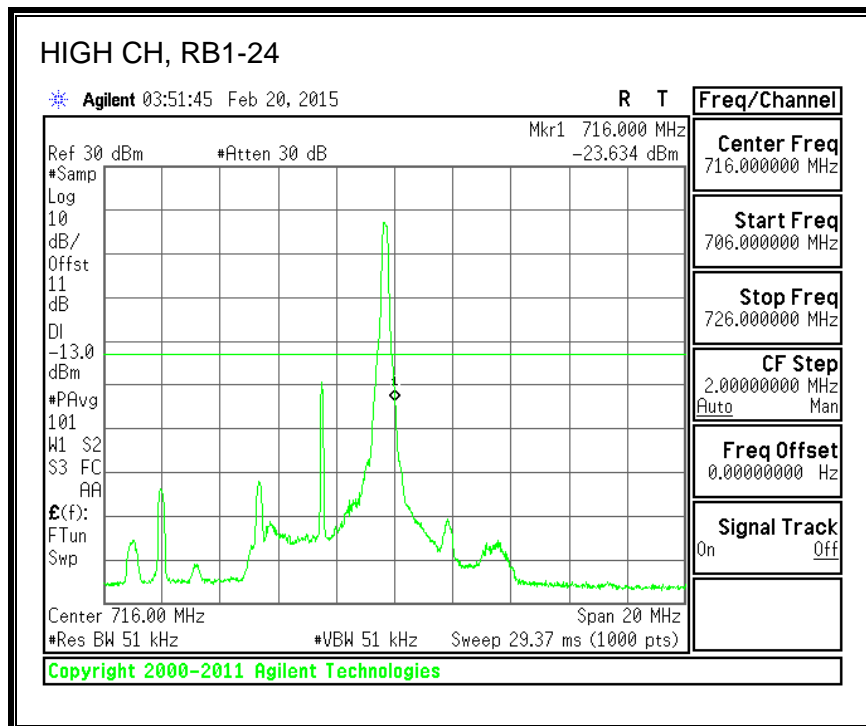

16QAM, 782MHz, 793 - 806MHz, (10MHz Bandwidth)

8.2.5. LTE BAND 17 BANDEDGE

QPSK, (5.0 MHz BAND WIDTH)

16QAM, (5.0 MHz BAND WIDTH)

QPSK, (10.0 MHz BAND WIDTH)

16QAM, (10.0 MHz BAND WIDTH)

8.2.6. LTE BAND 25 BANDEDGE