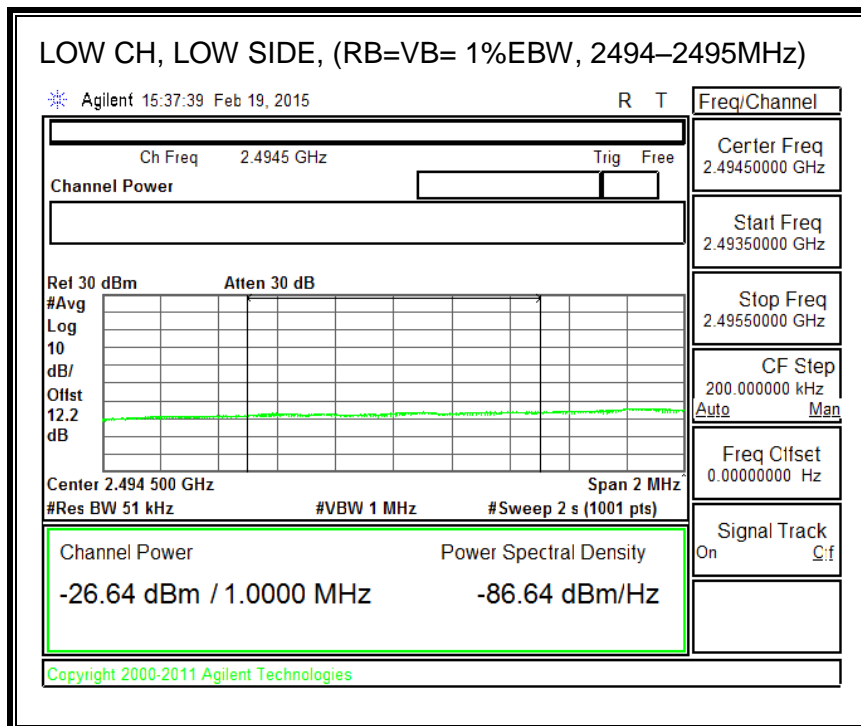

16QAM, (3.0 MHz BAND WIDTH)

QPSK, (5.0 MHz BAND WIDTH)

16QAM, (5.0 MHz BAND WIDTH)

QPSK, (10.0 MHz BAND WIDTH)

16QAM, (10.0 MHz BAND WIDTH)

8.2.8. LTE BAND 41 EMISSION MASK

QPSK, (5.0 MHz BAND WIDTH)

16QAM, (5.0 MHz BAND WIDTH)

QPSK, (10.0 MHz BAND WIDTH)