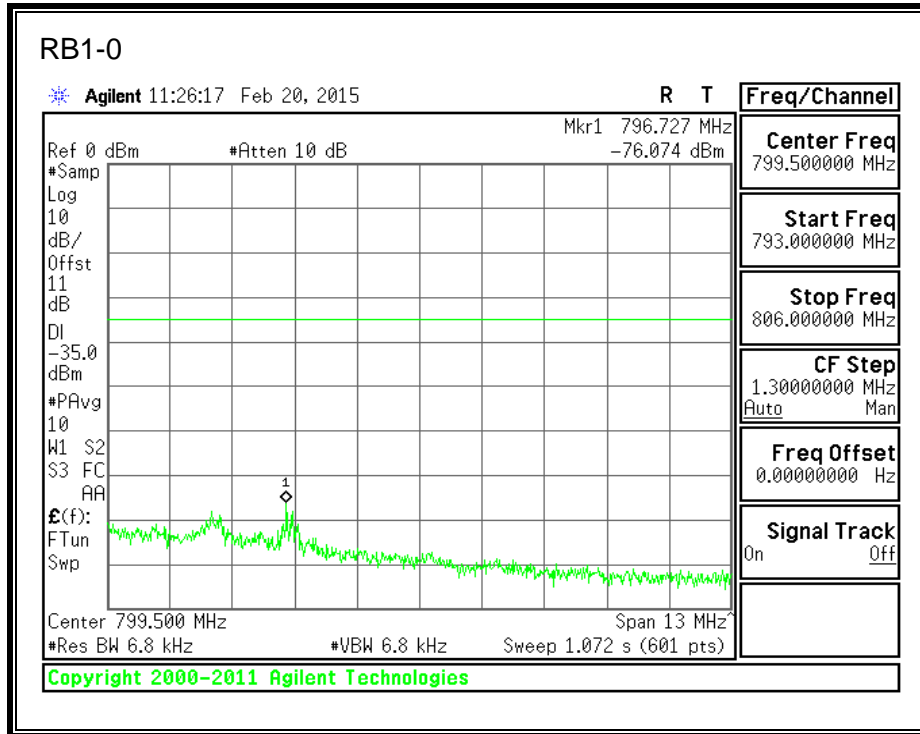

QPSK, 782MHz, 787 - 793MHz, (10MHz Bandwidth)

16QAM, 782MHz, 787 - 793MHz, (10MHz Bandwidth)

QPSK, 782MHz, 763 - 775MHz, (10MHz Bandwidth)

16QAM, 782MHz, 763 - 775MHz, (10MHz Bandwidth)

QPSK, 782MHz, 793 - 806MHz, (10MHz Bandwidth)

16QAM, 782MHz, 793 - 806MHz, (10MHz Bandwidth)

8.2.5. LTE BAND 17 BANDEDGE

QPSK, (5.0 MHz BAND WIDTH)

16QAM, (5.0 MHz BAND WIDTH)

QPSK, (10.0 MHz BAND WIDTH)

16QAM, (10.0 MHz BAND WIDTH)

8.2.6. LTE BAND 25 BANDEDGE