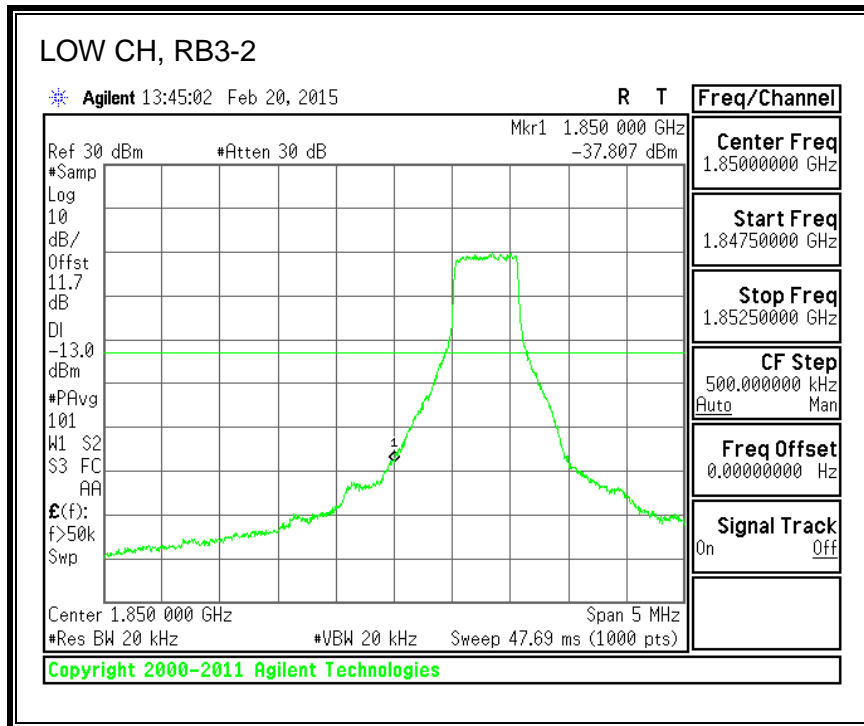

16QAM, 782MHz, 793 - 806MHz, (10MHz Bandwidth)

8.2.5. LTE BAND 17 BANDEDGE

QPSK, (5.0 MHz BAND WIDTH)

16QAM, (5.0 MHz BAND WIDTH)

QPSK, (10.0 MHz BAND WIDTH)

16QAM, (10.0 MHz BAND WIDTH)

8.2.6. LTE BAND 25 BANDEDGE

QPSK, (1.4 MHz BAND WIDTH)

16QAM, (1.4 MHz BAND WIDTH)

QPSK, (3.0 MHz BAND WIDTH)

16QAM, (3.0 MHz BAND WIDTH)

QPSK, (5.0 MHz BAND WIDTH)

16QAM, (5.0 MHz BAND WIDTH)

QPSK, (10.0 MHz BAND WIDTH)

16QAM, (10.0 MHz BAND WIDTH)

QPSK, (15.0 MHz BAND WIDTH)

16QAM, (15.0 MHz BAND WIDTH)

QPSK, (20.0 MHz BAND WIDTH)

16QAM, (20.0 MHz BAND WIDTH)

8.2.7. LTE BAND 26 EMISSION MASK

QPSK, (1.4 MHz BAND WIDTH)

16QAM, (1.4 MHz BAND WIDTH)

QPSK, (3.0 MHz BAND WIDTH)