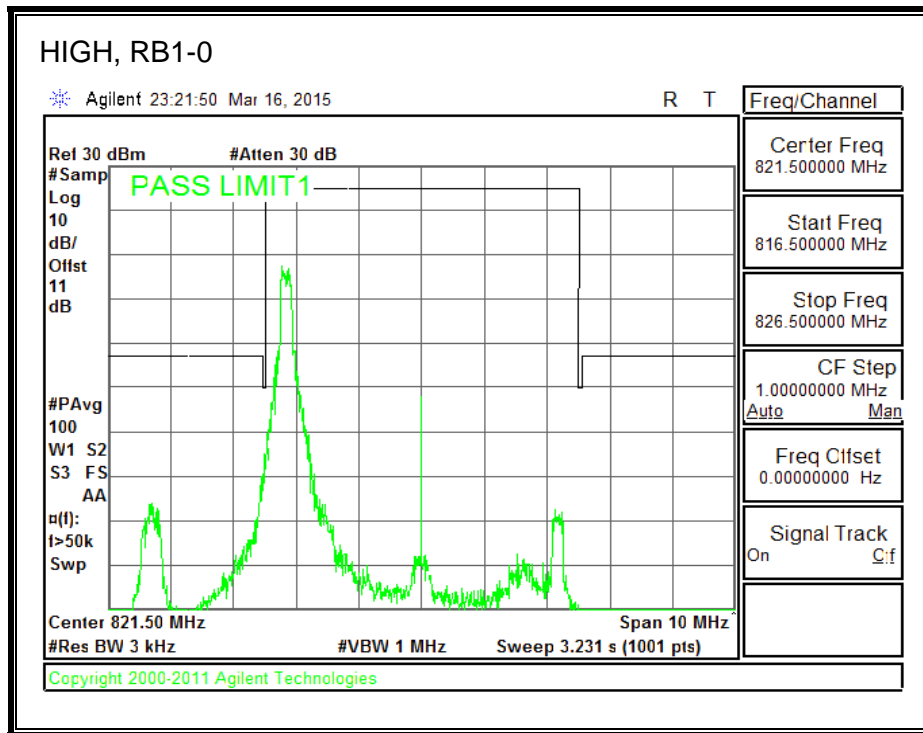

QPSK, (15.0 MHz BAND WIDTH)

16QAM, (15.0 MHz BAND WIDTH)

QPSK, (20.0 MHz BAND WIDTH)

16QAM, (20.0 MHz BAND WIDTH)

8.2.7. LTE BAND 26 EMISSION MASK

QPSK, (1.4 MHz BAND WIDTH)

16QAM, (1.4 MHz BAND WIDTH)

QPSK, (3.0 MHz BAND WIDTH)

16QAM, (3.0 MHz BAND WIDTH)

QPSK, (5.0 MHz BAND WIDTH)

16QAM, (5.0 MHz BAND WIDTH)

QPSK, (10.0 MHz BAND WIDTH)

16QAM, (10.0 MHz BAND WIDTH)

8.2.8. LTE BAND 41 EMISSION MASK

QPSK, (5.0 MHz BAND WIDTH)

16QAM, (5.0 MHz BAND WIDTH)

QPSK, (10.0 MHz BAND WIDTH)