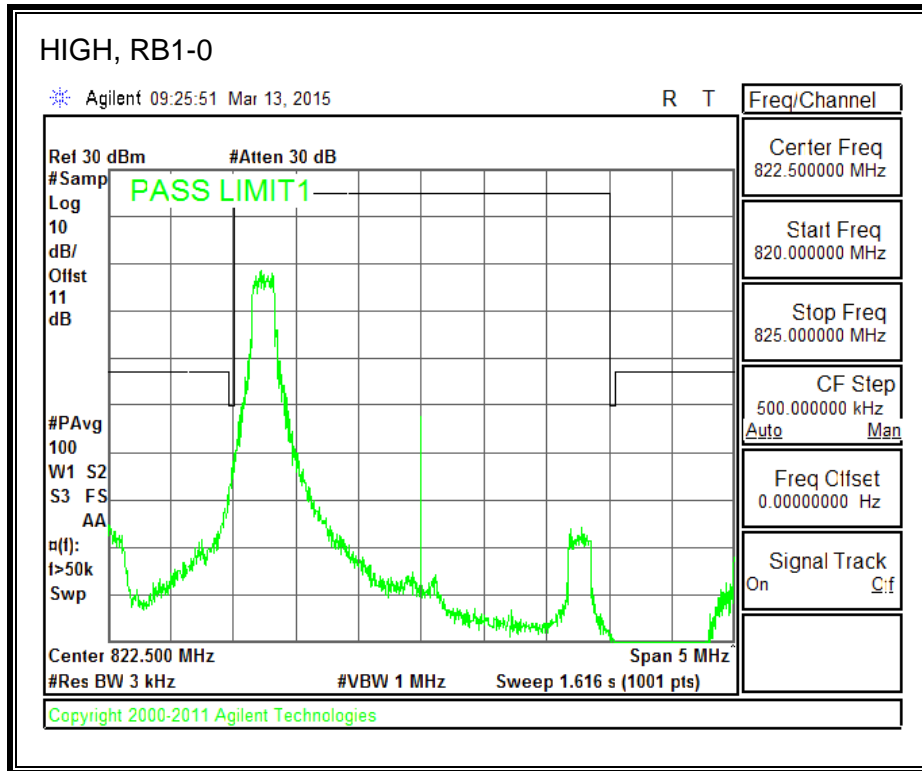

QPSK, (15.0 MHz BAND WIDTH)

16QAM, (15.0 MHz BAND WIDTH)

QPSK, (20.0 MHz BAND WIDTH)

16QAM, (20.0 MHz BAND WIDTH)

8.2.7. LTE BAND 26 EMISSION MASK

QPSK, (1.4 MHz BAND WIDTH)

16QAM, (1.4 MHz BAND WIDTH)

QPSK, (3.0 MHz BAND WIDTH)

16QAM, (3.0 MHz BAND WIDTH)

QPSK, (5.0 MHz BAND WIDTH)

16QAM, (5.0 MHz BAND WIDTH)

QPSK, (10.0 MHz BAND WIDTH)

16QAM, (10.0 MHz BAND WIDTH)

8.2.8. LTE BAND 41 EMISSION MASK

QPSK, (5.0 MHz BAND WIDTH)

16QAM, (5.0 MHz BAND WIDTH)