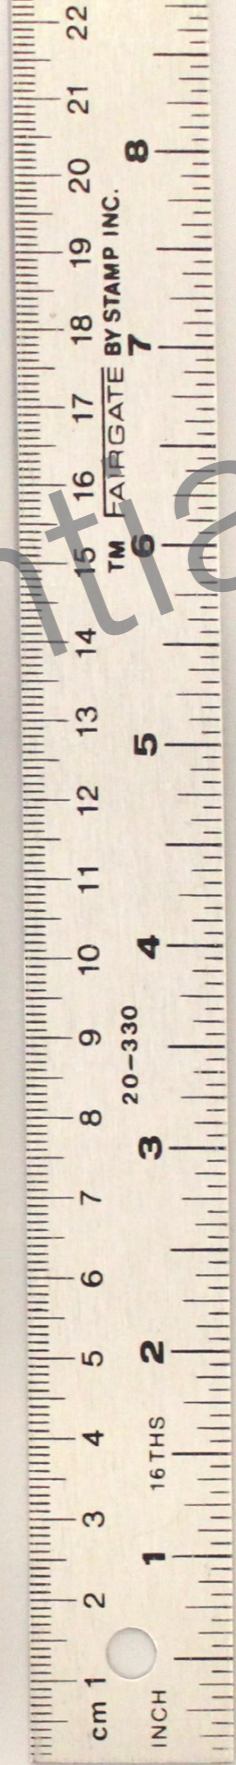

# A1538

Front - Multi-Touch display,  
FaceTime camera,  
Home/Touch ID button

Apple Confidential

# A1538

Right Side - Volume up/down buttons,  
UICC tray

A1538

Top Side - Headphone jack,  
Sleep/Wake button

A1538

Left Side

# A1538

Bottom Side - Lightning  
connector, Speakers