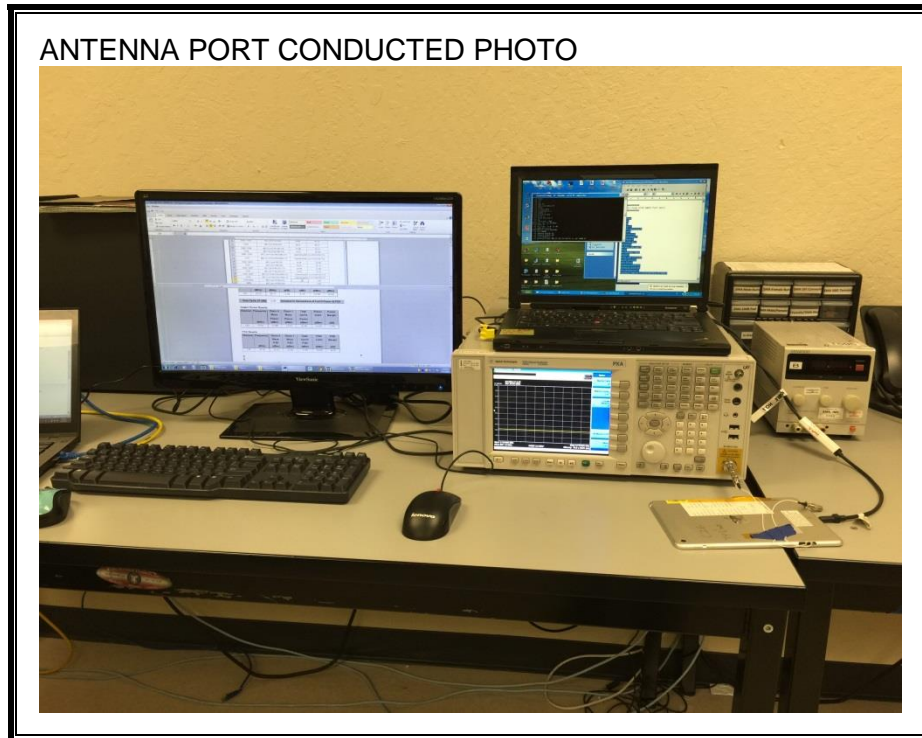

11. SETUP PHOTOS

ANTENNA PORT CONDUCTED RF MEASUREMENT SETUP

RADIATED RF MEASUREMENT SETUP (BELOW 1 GHz)

RADIATED RF MEASUREMENT SETUP (ABOVE 1 GHz)

RADIATED RF MEASUREMENT SETUP FOR PORTABLE CONFIGURATION

Y-AXIS BACK PHOTO

Z-AXIS FRONT PHOTO

POWERLINE CONDUCTED EMISSIONS MEASUREMENT SETUP

END OF REPORT