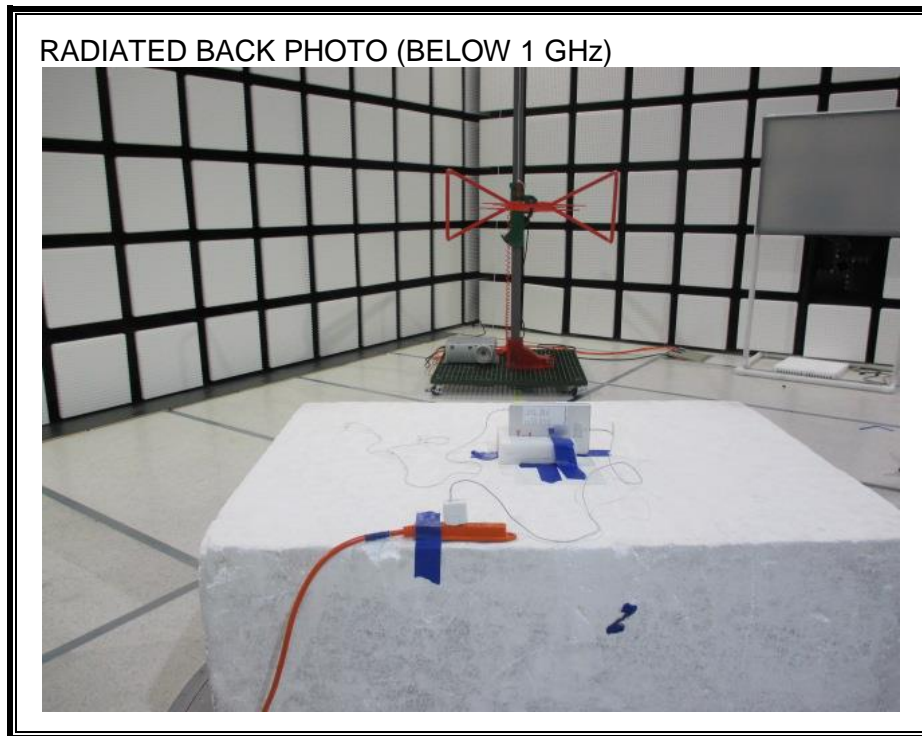

11. SETUP PHOTOS

ANTENNA PORT CONDUCTED RF MEASUREMENT SETUP

RADIATED RF MEASUREMENT SETUP (BELOW 1 GHz)

RADIATED RF MEASUREMENT SETUP (ABOVE 1 GHz)

RADIATED RF MEASUREMENT SETUP FOR PORTABLE CONFIGURATION

Y-AXIS BACK PHOTO

Z-AXIS FRONT PHOTO

POWERLINE CONDUCTED EMISSIONS MEASUREMENT SETUP

END OF REPORT