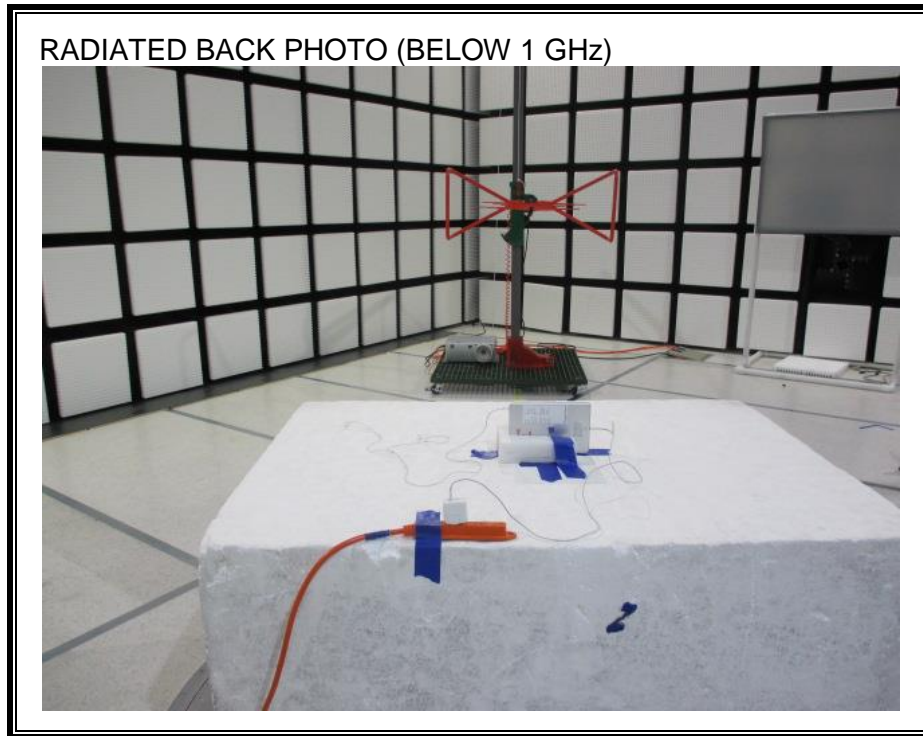

10. SETUP PHOTOS

ANTENNA PORT CONDUCTED RF MEASUREMENT SETUP

RADIATED RF MEASUREMENT SETUP (BELOW 1 GHz)

RADIATED RF MEASUREMENT SETUP (ABOVE 1 GHz)

RADIATED RF MEASUREMENT SETUP FOR PORTABLE CONFIGURATION

X-AXIS BACK PHOTO

Y-AXIS FRONT PHOTO

Y-AXIS BACK PHOTO

Z-AXIS FRONT PHOTO

POWERLINE CONDUCTED EMISSIONS MEASUREMENT SETUP

END OF REPORT