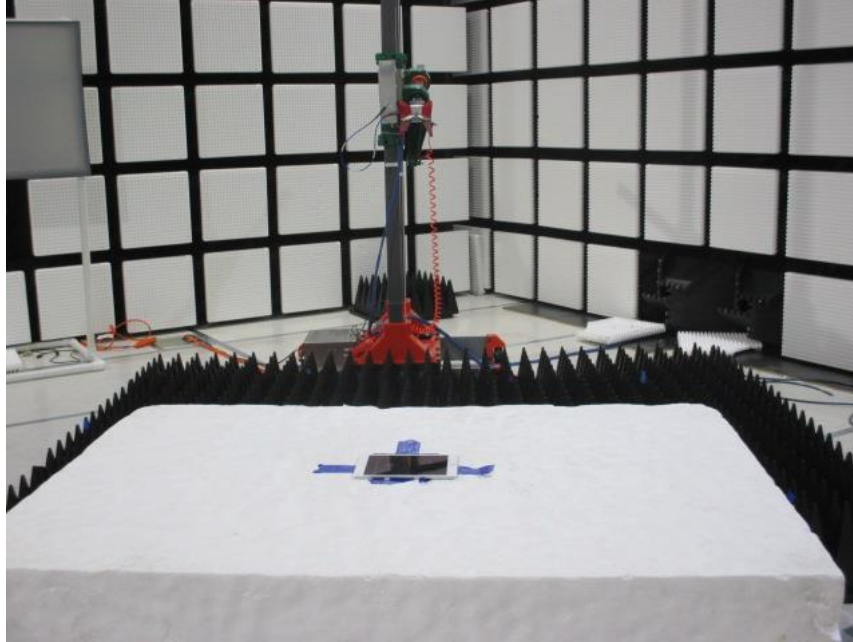

10. SETUP PHOTOS

ANTENNA PORT CONDUCTED RF MEASUREMENT SETUP

RADIATED RF MEASUREMENT SETUP (BELOW 1 GHz)

RADIATED RF MEASUREMENT SETUP (ABOVE 1 GHz)

RADIATED RF MEASUREMENT SETUP FOR PORTABLE CONFIGURATION

X-AXIS BACK PHOTO

Y-AXIS FRONT PHOTO

Y-AXIS BACK PHOTO

Z-AXIS FRONT PHOTO

POWERLINE CONDUCTED EMISSIONS MEASUREMENT SETUP

END OF REPORT