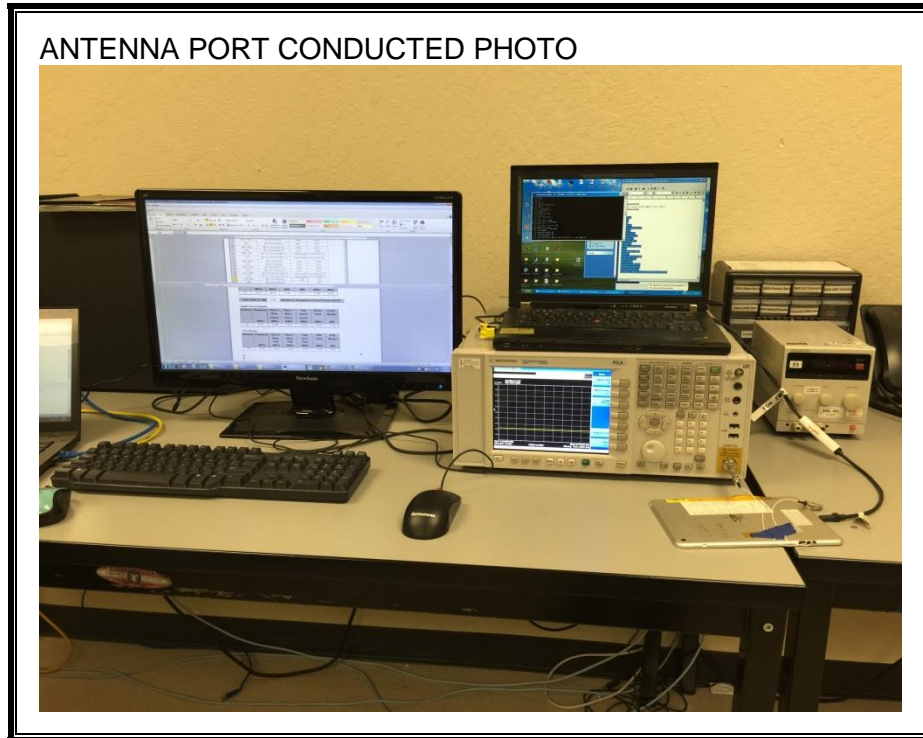

10. SETUP PHOTOS

ANTENNA PORT CONDUCTED RF MEASUREMENT SETUP

RADIATED RF MEASUREMENT SETUP (BELOW 1 GHz)

RADIATED RF MEASUREMENT SETUP (ABOVE 1 GHz)

RADIATED RF MEASUREMENT SETUP FOR PORTABLE CONFIGURATION

X-AXIS BACK PHOTO

Y-AXIS FRONT PHOTO

Y-AXIS BACK PHOTO

Z-AXIS FRONT PHOTO

POWERLINE CONDUCTED EMISSIONS MEASUREMENT SETUP

END OF REPORT