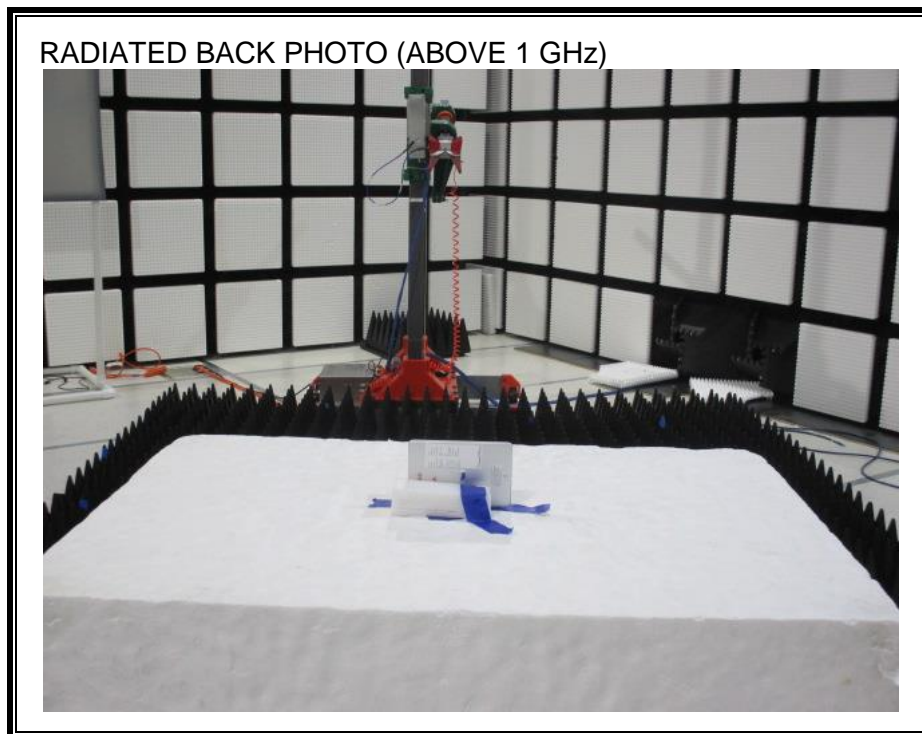

10. SETUP PHOTOS

ANTENNA PORT CONDUCTED RF MEASUREMENT SETUP

RADIATED RF MEASUREMENT SETUP (BELOW 1 GHz)

RADIATED RF MEASUREMENT SETUP (ABOVE 1 GHz)

RADIATED RF MEASUREMENT SETUP FOR PORTABLE CONFIGURATION

X-AXIS BACK PHOTO

Y-AXIS FRONT PHOTO

Y-AXIS BACK PHOTO

Z-AXIS FRONT PHOTO

POWERLINE CONDUCTED EMISSIONS MEASUREMENT SETUP

END OF REPORT