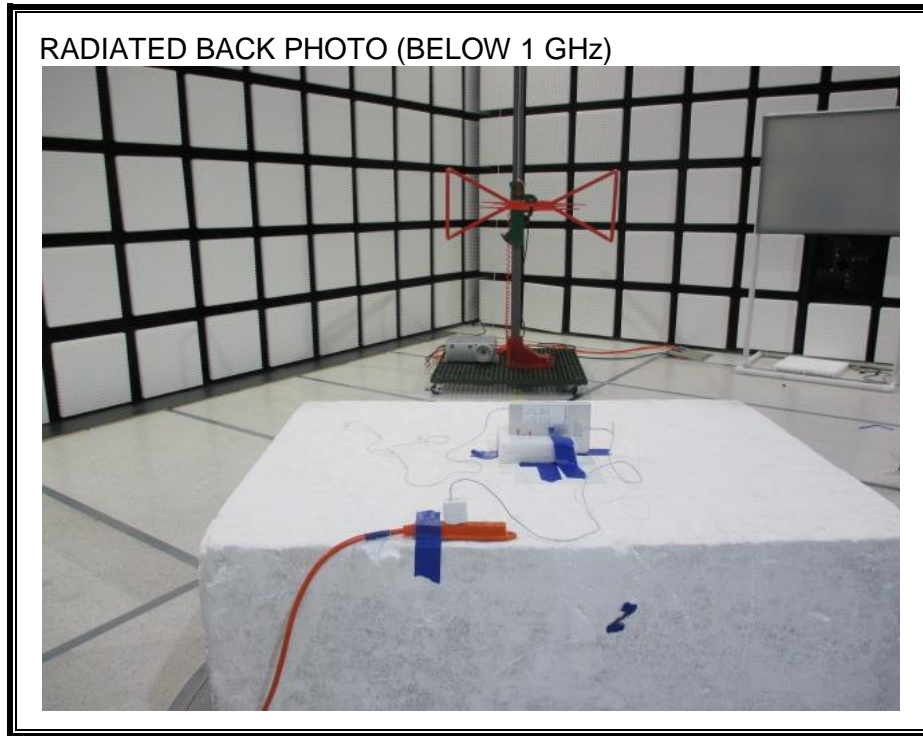

11. SETUP PHOTOS

ANTENNA PORT CONDUCTED RF MEASUREMENT SETUP

RADIATED RF MEASUREMENT SETUP (BELOW 1 GHz)

RADIATED RF MEASUREMENT SETUP (ABOVE 1 GHz)

RADIATED RF MEASUREMENT SETUP FOR PORTABLE CONFIGURATION

Y-AXIS BACK PHOTO

Z-AXIS FRONT PHOTO

POWERLINE CONDUCTED EMISSIONS MEASUREMENT SETUP

END OF REPORT