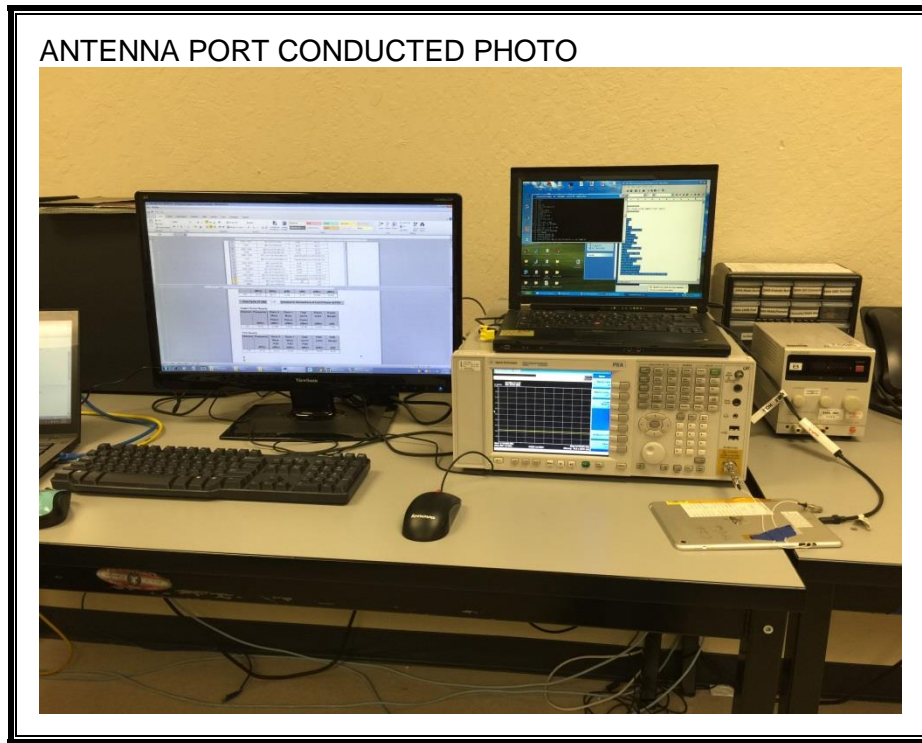

11. SETUP PHOTOS

ANTENNA PORT CONDUCTED RF MEASUREMENT SETUP

RADIATED RF MEASUREMENT SETUP (BELOW 1 GHz)

RADIATED RF MEASUREMENT SETUP (ABOVE 1 GHz)

RADIATED RF MEASUREMENT SETUP FOR PORTABLE CONFIGURATION

Y-AXIS BACK PHOTO

Z-AXIS FRONT PHOTO

POWERLINE CONDUCTED EMISSIONS MEASUREMENT SETUP

END OF REPORT