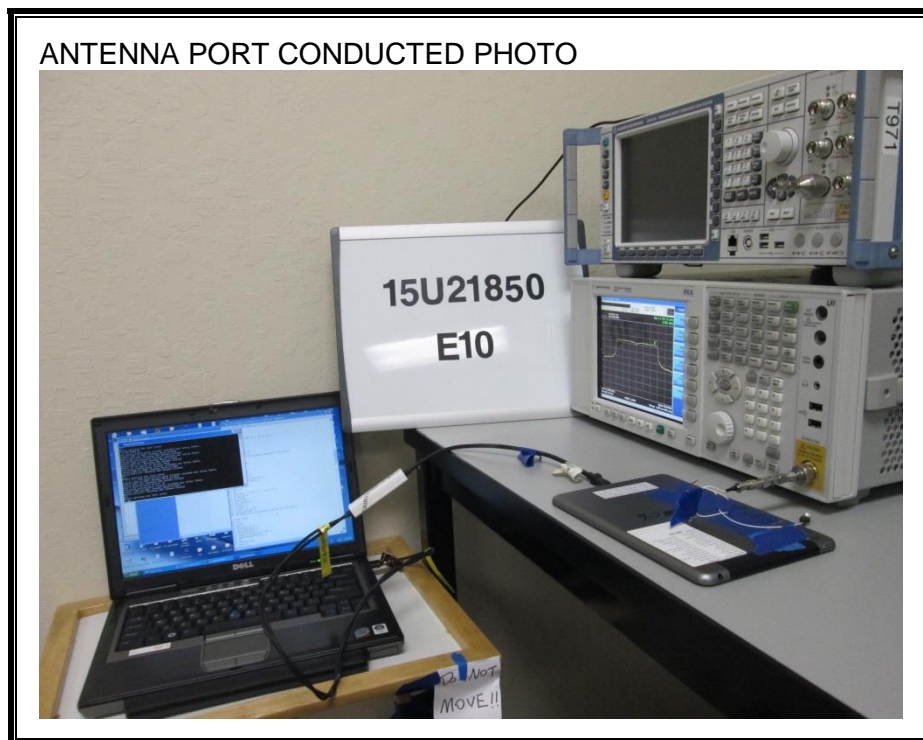

### ANTENNA PORT CONDUCTED RF MEASUREMENT SETUP

**RADIATED RF MEASUREMENT SETUP (BELOW 1 GHz)**

**RADIATED RF MEASUREMENT SETUP FOR PORTABLE CONFIGURATION**

Y-AXIS FRONT PHOTO

Y-AXIS BACK PHOTO

**POWER LINE CONDUCTED EMISSIONS MEASUREMENT SETUP**