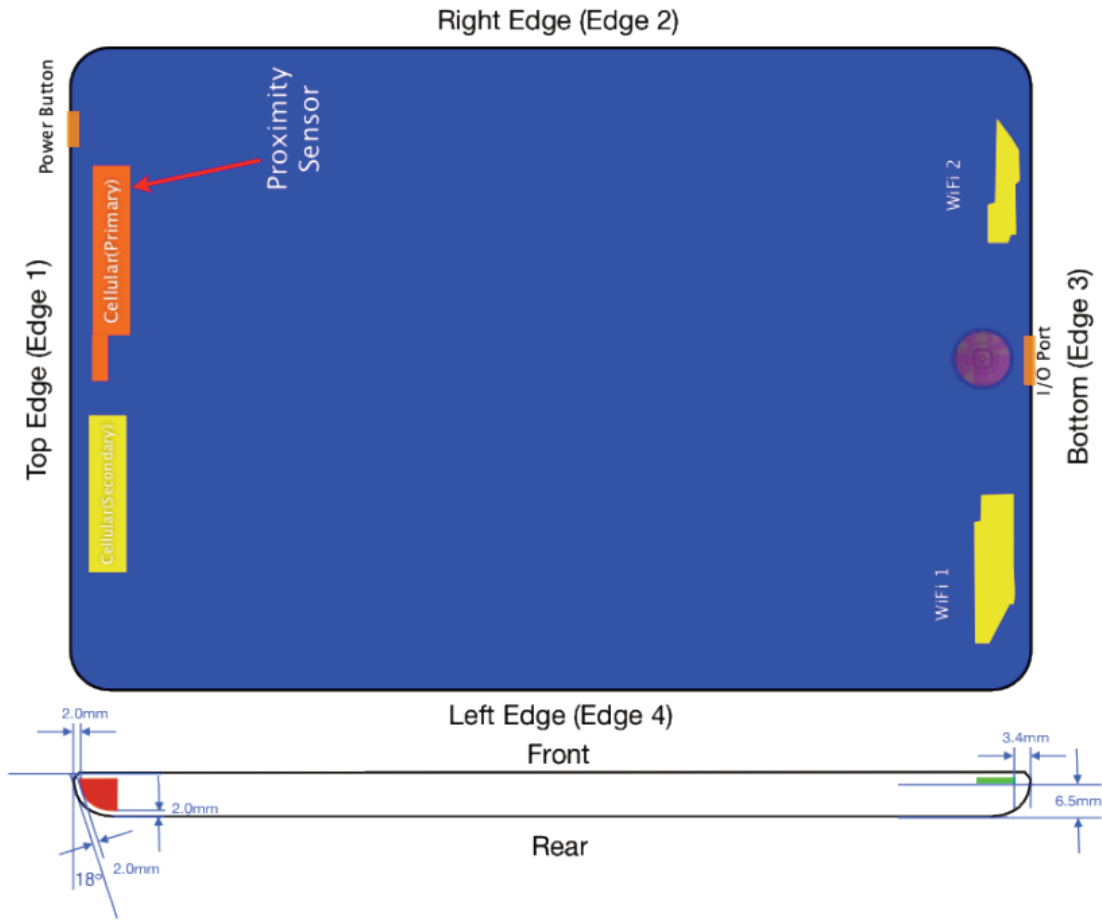

External Photos

Overall Dimensions

Front View of the DUT

Rear View of the DUT

Setup Photos

Rear at 0mm

Rear at 14mm

Edge 1 at 0mm

Edge 1 at 14mm

Edge 2 at 0mm

Edge 4 at 0mm

Antenna Locations & Separation Distances

Separation Distances (mm)	Cellular (Primary)	Cellular (Secondary)	WiFi 1/ BT	WiFi 2
Cellular (Primary)		5.2	179.9	178.2
Cellular (Secondary)			175.2	182.1
WiFi 1/ BT				52.3
WiFi 2				
Top Edge (Edge 1)	2.1	2.1	181.3	191.1
Right Edge (Edge 2)	24.8	75.9	93.5	14.4
Bottom Edge (Edge 3)	185.1	185.1	3.4	3.4
Left Edge (Edge 4)	64.1	24.8	9.8	93.5
Rear Surface	1.7	1.7	6.5	6.5