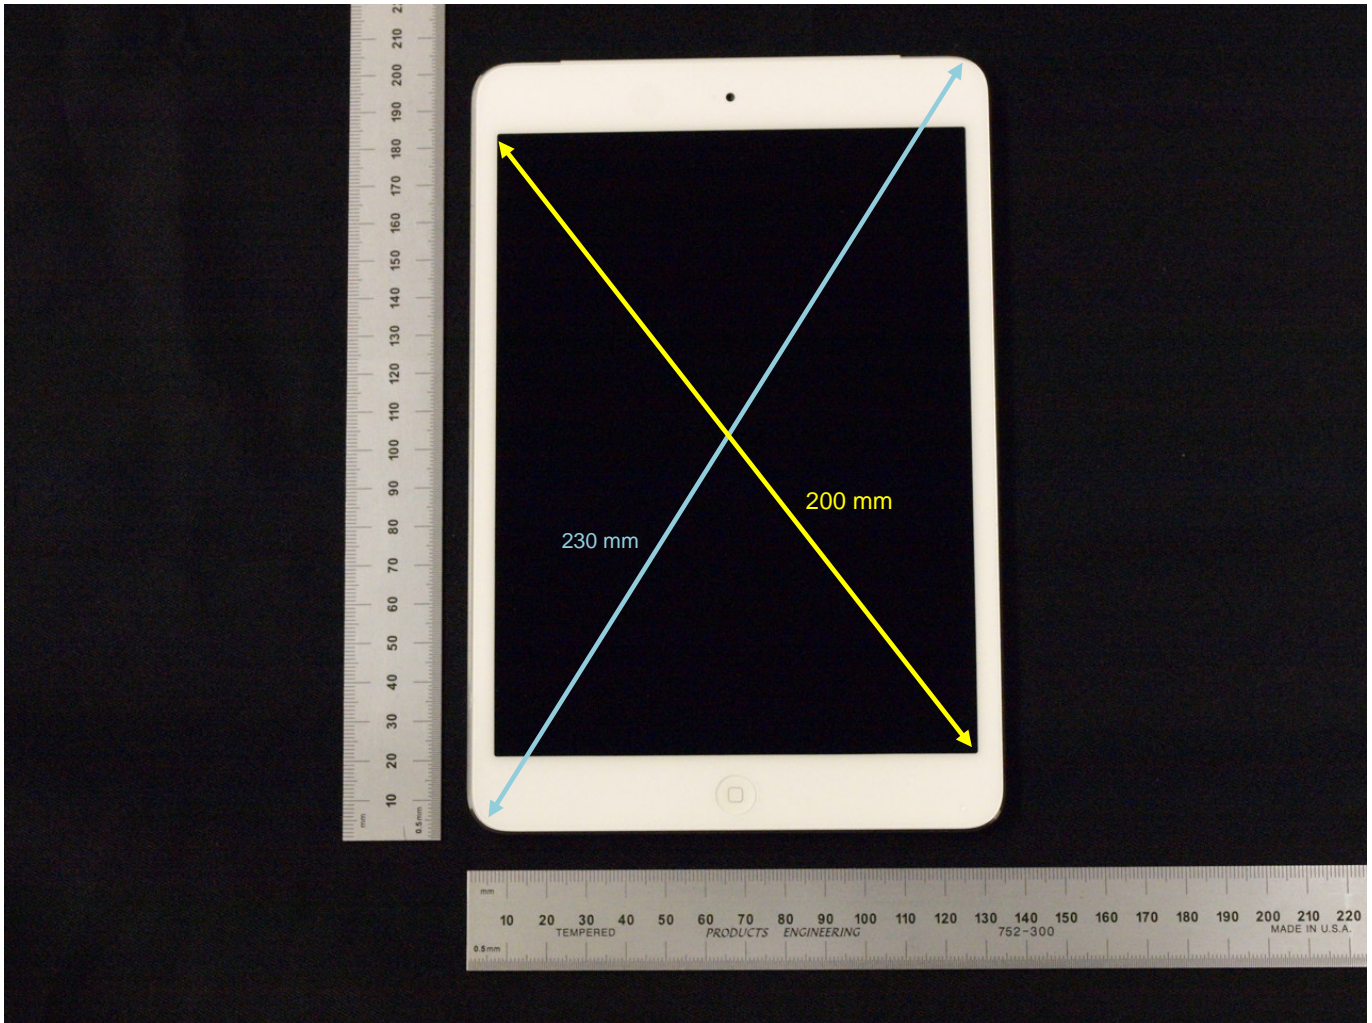

External Photos

Overall Dimensions

Front View of the DUT

Rear View of the DUT

Setup Photos

Rear at 0mm

Rear at 14mm

Edge 1 at 0mm

Edge 1 at 14mm

Edge 2 at 0mm

Edge 4 at 0mm

Antenna Locations & Separation Distances

Separation Distances (mm)	Cellular (Primary)	Cellular (Secondary)	WiFi 1/ BT	WiFi 2
Cellular (Primary)		5.2	179.9	178.2
Cellular (Secondary)			175.2	182.1
WiFi 1/ BT				52.3
WiFi 2				
Top Edge (Edge 1)	2.1	2.1	181.3	191.1
Right Edge (Edge 2)	24.8	75.9	93.5	14.4
Bottom Edge (Edge 3)	185.1	185.1	3.4	3.4
Left Edge (Edge 4)	64.1	24.8	9.8	93.5
Rear Surface	1.7	1.7	6.5	6.5