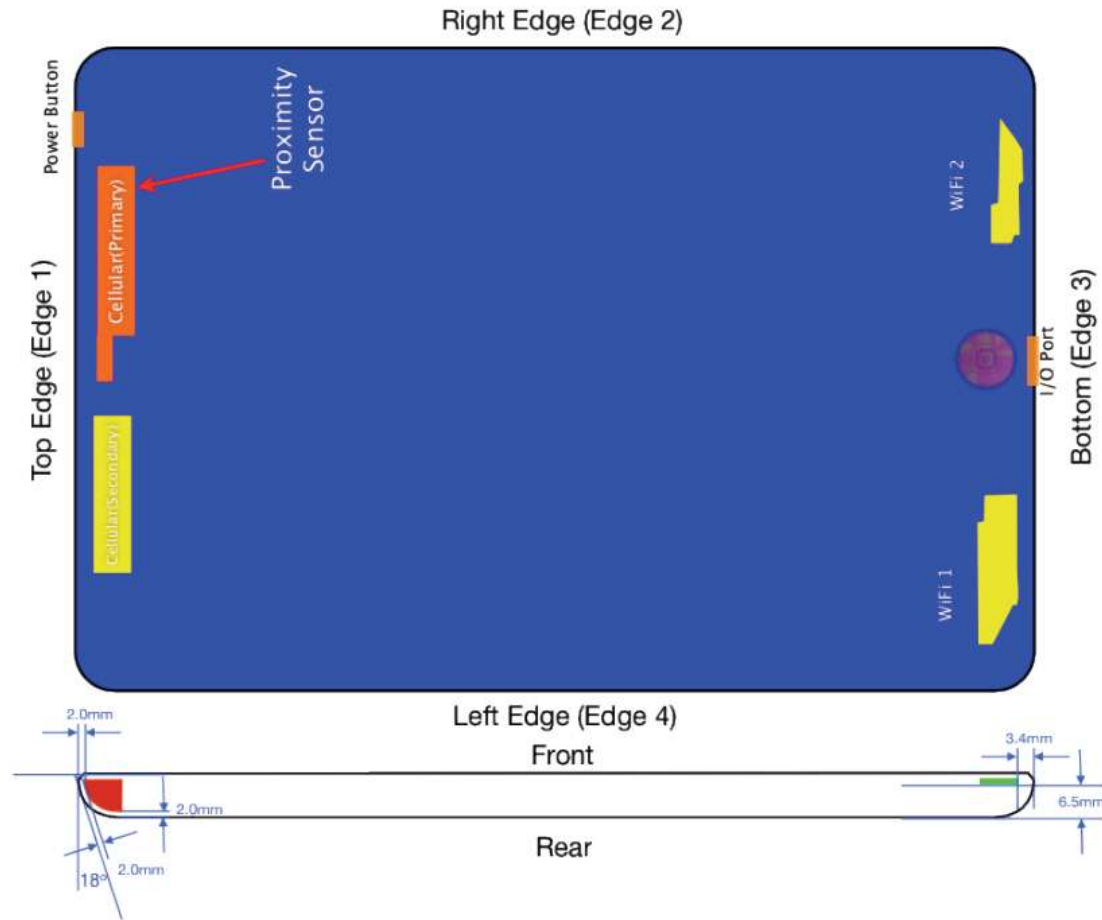

## Overall Dimensions

Front View of the DUT

Rear View of the DUT

# Setup Photos

Rear at 0mm

Rear at 14mm

Edge 1 at 0mm

Edge 1 at 14mm

Edge 2 at 0mm

Edge 3 at 0mm

Edge 4 at 0mm

## Antenna Locations & Separation Distances

Separation Distances (mm)	Cellular (Primary)	Cellular (Secondary)	WiFi 1/ BT	WiFi 2
Cellular (Primary)		5.2	179.9	178.2
Cellular (Secondary)			175.2	182.1
WiFi 1/ BT				52.3
WiFi 2				
Top Edge (Edge 1)	2.1	2.1	181.3	191.1
Right Edge (Edge 2)	24.8	75.9	93.5	14.4
Bottom Edge (Edge 3)	185.1	185.1	3.4	3.4
Left Edge (Edge 4)	64.1	24.8	9.8	93.5
Rear Surface	1.7	1.7	6.5	6.5