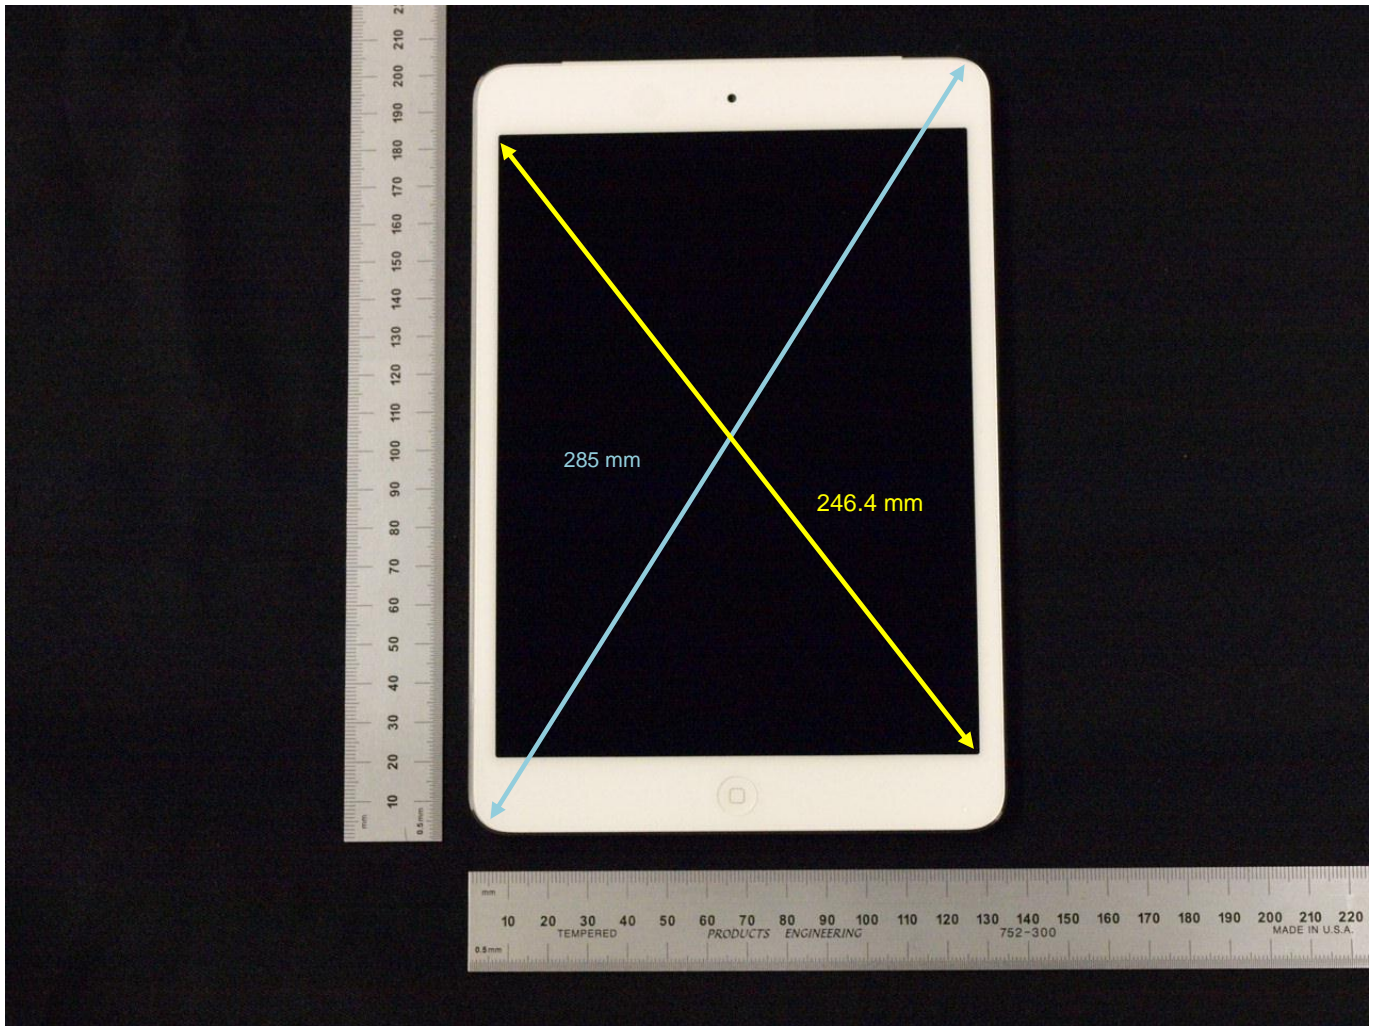

# DUT and SAR Set-up Photos

## Overall Dimensions

Front View of the DUT

Rear View of the DUT

# Setup Photos

Rear at 0mm

Rear at 14mm

Edge 1 at 0mm

Edge 1 at 14mm

Edge 2 at 0mm

Edge 3 at 0mm

Edge 4 at 0mm