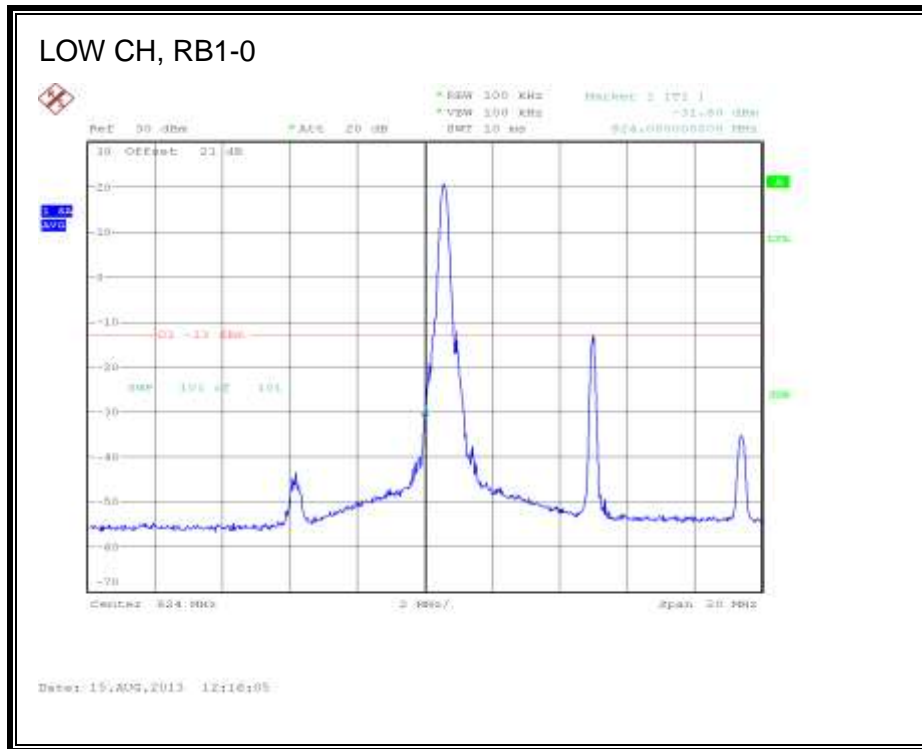

LTE QPSK Band 4 (15.0 MHz BAND WIDTH)

LTE 16QAM Band 4 (15.0 MHz BAND WIDTH)

LTE QPSK Band 4 (20.0 MHz BAND WIDTH)

LTE 16QAM Band 4 (20.0 MHz BAND WIDTH)

8.2.3. LTE BAND 5

1.4 MHz (QPSK)

LTE 16QAM Band 5 (1.4 MHz BAND WIDTH)

LTE QPSK Band 5 (3.0 MHz BAND WIDTH)

LTE 16QAM Band 5 (3.0 MHz BAND WIDTH)

LTE QPSK Band 5 (5.0 MHz BAND WIDTH)

LTE 16QAM Band 5 (5.0 MHz BAND WIDTH)

LTE QPSK Band 5 (10.0 MHz BAND WIDTH)

LTE 16QAM Band 5 (10.0 MHz BAND WIDTH)

8.2.4. LTE BAND 13

LTE QPSK 779.5 MHz Band 13, 775 – 777MHz (5MHz Bandwidth)

LTE 16QAM 779.5MHz Band 13, 775 - 777MHz (5MHz Bandwidth)

LTE QPSK 779.5MHz Band 13, 783 - 793MHz (5MHz Bandwidth)

LTE 16QAM 779.5MHz Band 13, 783 - 793MHz (5MHz Bandwidth)

LTE QPSK 779.5MHz Band 13, 763 - 775MHz (5MHz Bandwidth)

LTE 16QAM 779.5MHz Band 13, 763-775MHz (5MHz Bandwidth)

LTE QPSK 779.5MHz Band 13, 793 - 805MHz (5MHz Bandwidth)

LTE 16QAM 779.5MHz Band 13, 793 - 805MHz (5MHz Bandwidth)