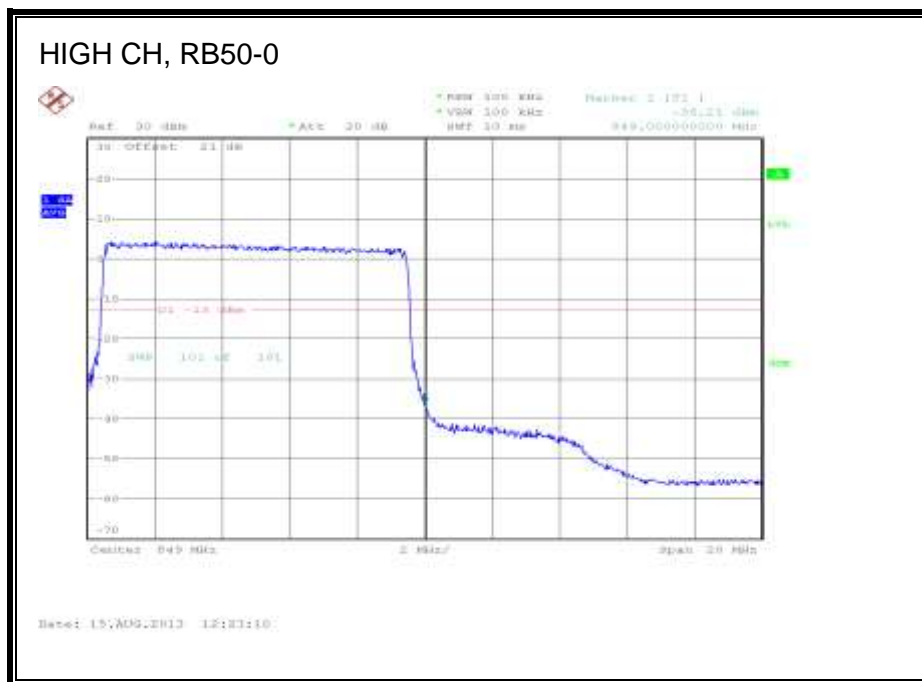

LTE QPSK Band 5 (3.0 MHz BAND WIDTH)

LTE 16QAM Band 5 (3.0 MHz BAND WIDTH)

LTE QPSK Band 5 (5.0 MHz BAND WIDTH)

LTE 16QAM Band 5 (5.0 MHz BAND WIDTH)

LTE QPSK Band 5 (10.0 MHz BAND WIDTH)

LTE 16QAM Band 5 (10.0 MHz BAND WIDTH)

8.2.4. LTE BAND 13

LTE QPSK 779.5 MHz Band 13, 775 – 777MHz (5MHz Bandwidth)

LTE 16QAM 779.5MHz Band 13, 775 - 777MHz (5MHz Bandwidth)

LTE QPSK 779.5MHz Band 13, 783 - 793MHz (5MHz Bandwidth)

LTE 16QAM 779.5MHz Band 13, 783 - 793MHz (5MHz Bandwidth)