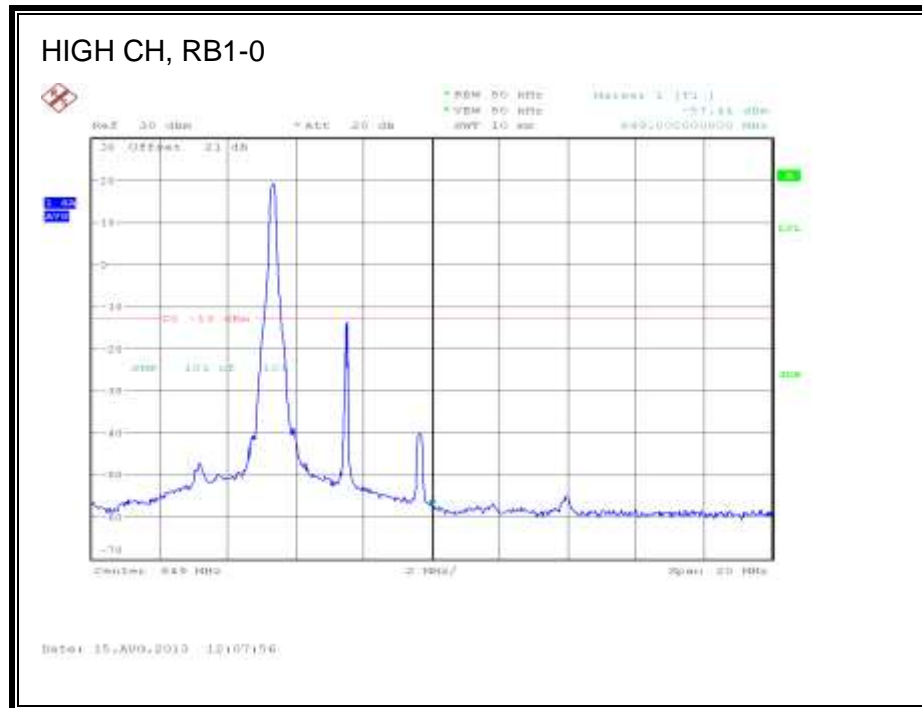

LTE QPSK Band 4 (15.0 MHz BAND WIDTH)

LTE 16QAM Band 4 (15.0 MHz BAND WIDTH)

LTE QPSK Band 4 (20.0 MHz BAND WIDTH)

LTE 16QAM Band 4 (20.0 MHz BAND WIDTH)

8.2.3. LTE BAND 5

1.4 MHz (QPSK)

LTE 16QAM Band 5 (1.4 MHz BAND WIDTH)

LTE QPSK Band 5 (3.0 MHz BAND WIDTH)

LTE 16QAM Band 5 (3.0 MHz BAND WIDTH)

LTE QPSK Band 5 (5.0 MHz BAND WIDTH)

LTE 16QAM Band 5 (5.0 MHz BAND WIDTH)

LTE QPSK Band 5 (10.0 MHz BAND WIDTH)

LTE 16QAM Band 5 (10.0 MHz BAND WIDTH)

8.2.4. LTE BAND 13

LTE QPSK 779.5 MHz Band 13, 775 – 777MHz (5MHz Bandwidth)

LTE 16QAM 779.5MHz Band 13, 775 - 777MHz (5MHz Bandwidth)

LTE QPSK 779.5MHz Band 13, 783 - 793MHz (5MHz Bandwidth)

LTE 16QAM 779.5MHz Band 13, 783 - 793MHz (5MHz Bandwidth)

LTE QPSK 779.5MHz Band 13, 763 - 775MHz (5MHz Bandwidth)

LTE 16QAM 779.5MHz Band 13, 763-775MHz (5MHz Bandwidth)

LTE QPSK 779.5MHz Band 13, 793 - 805MHz (5MHz Bandwidth)

LTE 16QAM 779.5MHz Band 13, 793 - 805MHz (5MHz Bandwidth)