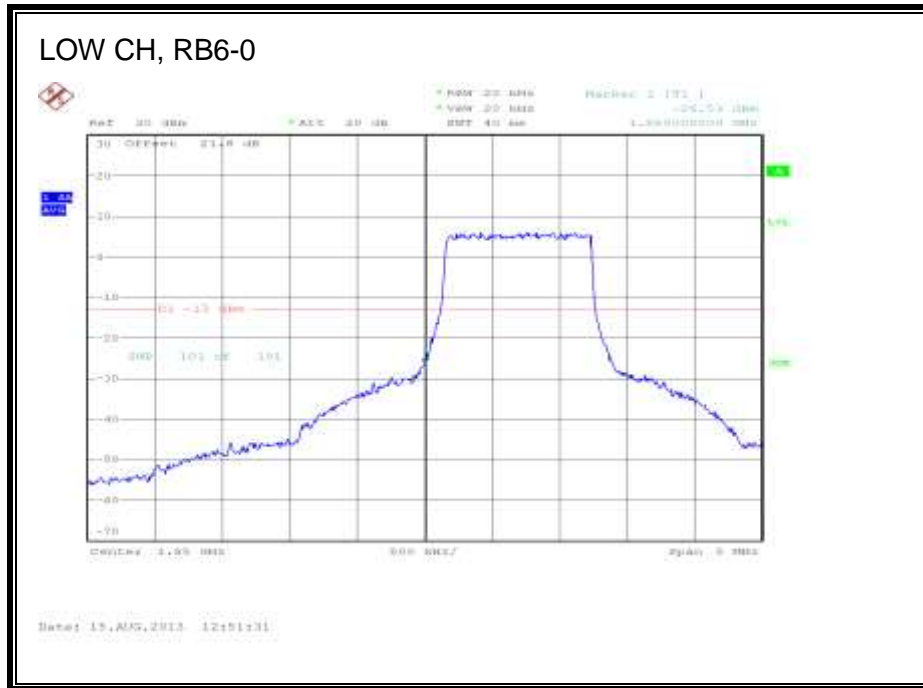

LTE QPSK 782MHz Band 13, 763 - 775MHz (10MHz Bandwidth)

LTE 16QAM 782MHz Band 13, 763 - 775MHz (10MHz Bandwidth)

LTE QPSK Band 13, 793 - 805MHz (10MHz Bandwidth)

LTE 16QAM Band 13, 793 - 805MHz (10MHz Bandwidth)

8.2.5. LTE BAND 17

5.0 MHz (QPSK)

LTE 16QAM Band 17 (5.0 MHz BAND WIDTH)

LTE QPSK Band 17 (10.0 MHz BAND WIDTH)

LTE 16QAM Band 17 (10.0 MHz BAND WIDTH)

8.2.6. LTE BAND 25

LTE QPSK Band 25 (1.4 MHz BAND WIDTH)

LTE 16QAM Band 25 (1.4 MHz BAND WIDTH)

LTE QPSK Band 25 (3.0 MHz BAND WIDTH)

LTE 16QAM Band 25 (3.0 MHz BAND WIDTH)

LTE QPSK Band 25 (5.0 MHz BAND WIDTH)