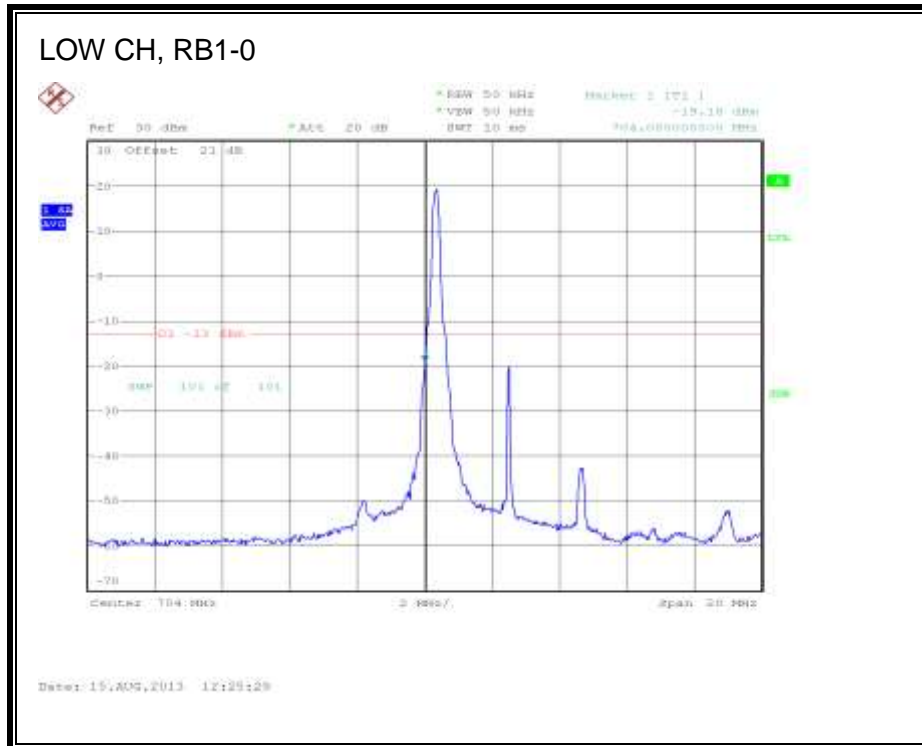

8.2.5. LTE BAND 17

5.0 MHz (QPSK)