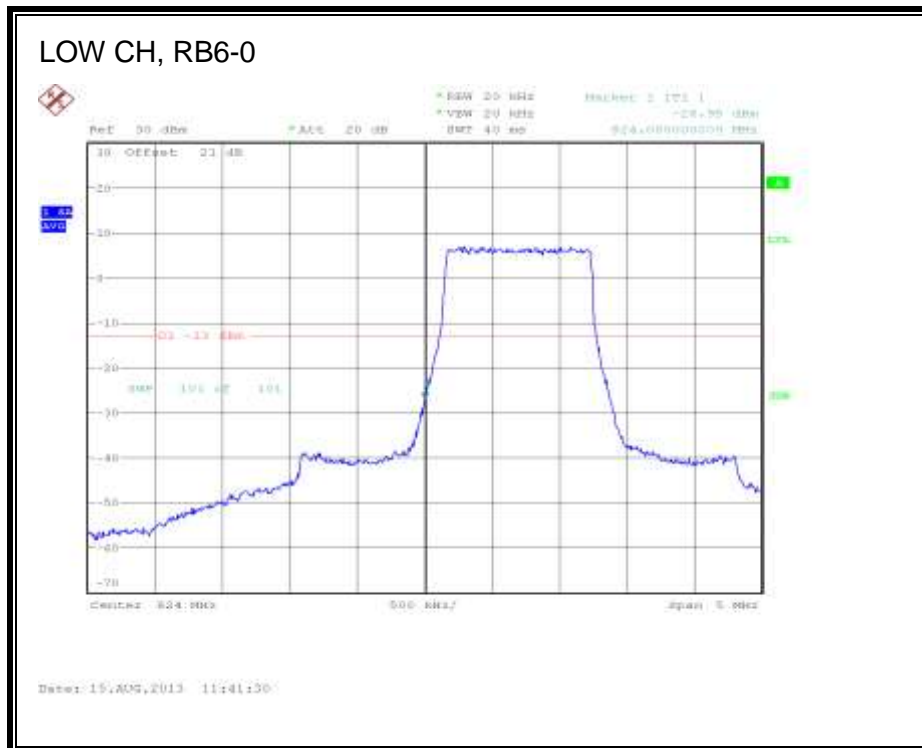

LTE QPSK Band 4 (15.0 MHz BAND WIDTH)

LTE 16QAM Band 4 (15.0 MHz BAND WIDTH)

LTE QPSK Band 4 (20.0 MHz BAND WIDTH)

LTE 16QAM Band 4 (20.0 MHz BAND WIDTH)

8.2.3. LTE BAND 5

1.4 MHz (QPSK)

LTE 16QAM Band 5 (1.4 MHz BAND WIDTH)

LTE QPSK Band 5 (3.0 MHz BAND WIDTH)

LTE 16QAM Band 5 (3.0 MHz BAND WIDTH)

LTE QPSK Band 5 (5.0 MHz BAND WIDTH)

LTE 16QAM Band 5 (5.0 MHz BAND WIDTH)

LTE QPSK Band 5 (10.0 MHz BAND WIDTH)

LTE 16QAM Band 5 (10.0 MHz BAND WIDTH)