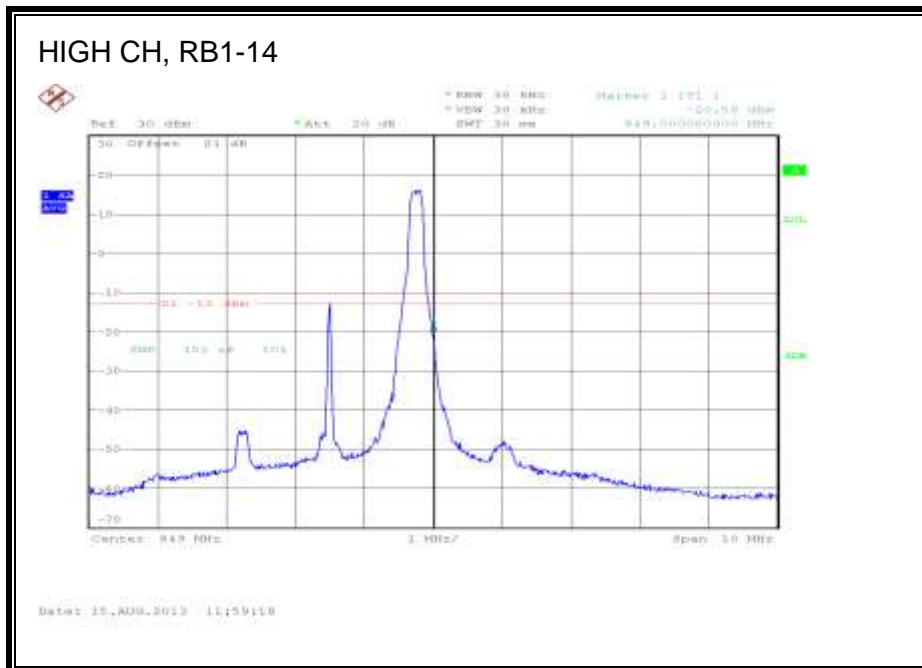

LTE QPSK Band 4 (15.0 MHz BAND WIDTH)

LTE 16QAM Band 4 (15.0 MHz BAND WIDTH)

LTE QPSK Band 4 (20.0 MHz BAND WIDTH)

LTE 16QAM Band 4 (20.0 MHz BAND WIDTH)

8.2.3. LTE BAND 5

1.4 MHz (QPSK)

LTE 16QAM Band 5 (1.4 MHz BAND WIDTH)

LTE QPSK Band 5 (3.0 MHz BAND WIDTH)

LTE 16QAM Band 5 (3.0 MHz BAND WIDTH)

LTE QPSK Band 5 (5.0 MHz BAND WIDTH)

LTE 16QAM Band 5 (5.0 MHz BAND WIDTH)

LTE QPSK Band 5 (10.0 MHz BAND WIDTH)

LTE 16QAM Band 5 (10.0 MHz BAND WIDTH)

8.2.4. LTE BAND 13

LTE QPSK 779.5 MHz Band 13, 775 – 777MHz (5MHz Bandwidth)

LTE 16QAM 779.5MHz Band 13, 775 - 777MHz (5MHz Bandwidth)

LTE QPSK 779.5MHz Band 13, 783 - 793MHz (5MHz Bandwidth)

LTE 16QAM 779.5MHz Band 13, 783 - 793MHz (5MHz Bandwidth)