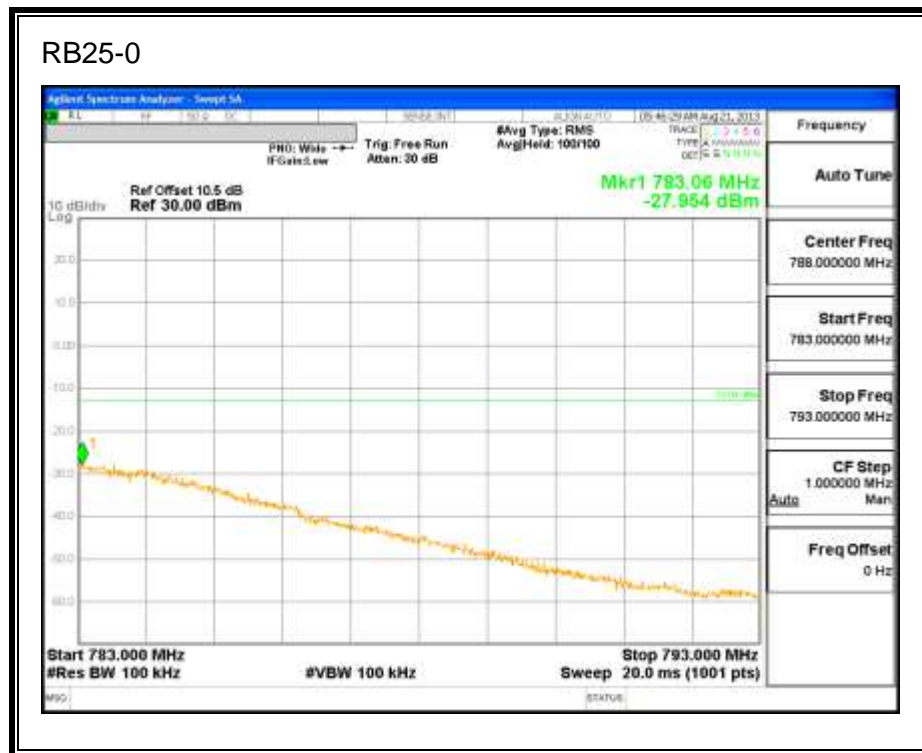

LTE QPSK Band 5 (3.0 MHz BAND WIDTH)

LTE 16QAM Band 5 (3.0 MHz BAND WIDTH)

LTE QPSK Band 5 (5.0 MHz BAND WIDTH)

LTE 16QAM Band 5 (5.0 MHz BAND WIDTH)

LTE QPSK Band 5 (10.0 MHz BAND WIDTH)

LTE 16QAM Band 5 (10.0 MHz BAND WIDTH)

8.2.4. LTE BAND 13

LTE QPSK 779.5 MHz Band 13, 775 – 777MHz (5MHz Bandwidth)

LTE 16QAM 779.5MHz Band 13, 775 - 777MHz (5MHz Bandwidth)

LTE QPSK 779.5MHz Band 13, 783 - 793MHz (5MHz Bandwidth)

LTE 16QAM 779.5MHz Band 13, 783 - 793MHz (5MHz Bandwidth)

LTE QPSK 779.5MHz Band 13, 763 - 775MHz (5MHz Bandwidth)

LTE 16QAM 779.5MHz Band 13, 763-775MHz (5MHz Bandwidth)

LTE QPSK 779.5MHz Band 13, 793 - 805MHz (5MHz Bandwidth)

LTE 16QAM 779.5MHz Band 13, 793 - 805MHz (5MHz Bandwidth)