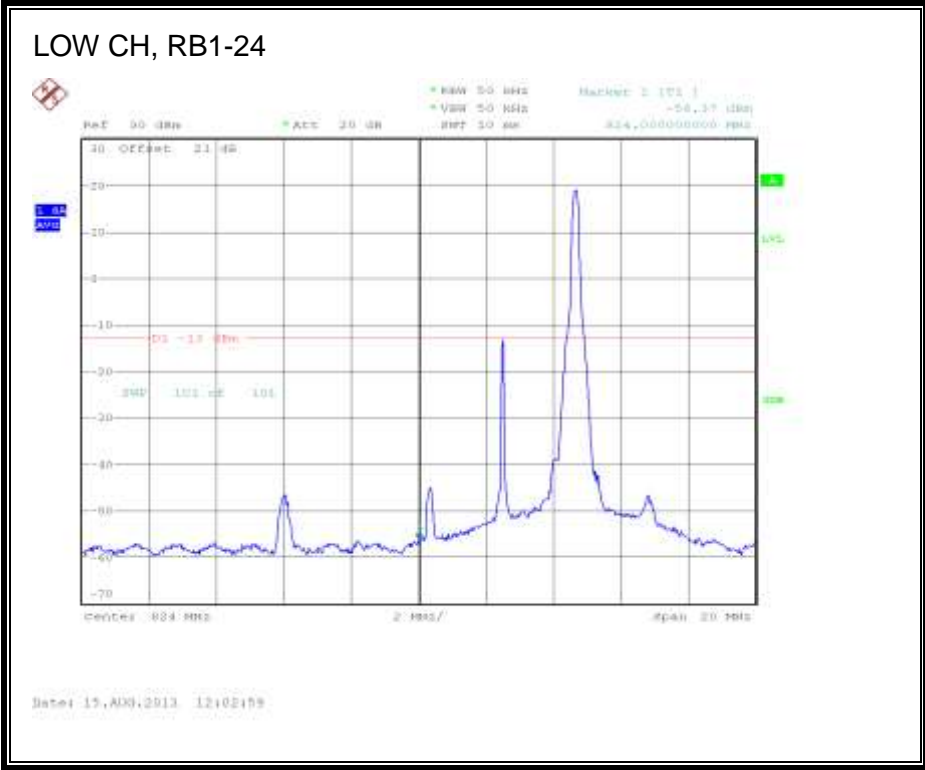

LTE QPSK Band 4 (15.0 MHz BAND WIDTH)

LTE 16QAM Band 4 (15.0 MHz BAND WIDTH)

LTE QPSK Band 4 (20.0 MHz BAND WIDTH)

LTE 16QAM Band 4 (20.0 MHz BAND WIDTH)

8.2.3. LTE BAND 5

1.4 MHz (QPSK)

LTE 16QAM Band 5 (1.4 MHz BAND WIDTH)

LTE QPSK Band 5 (3.0 MHz BAND WIDTH)

LTE 16QAM Band 5 (3.0 MHz BAND WIDTH)

LTE QPSK Band 5 (5.0 MHz BAND WIDTH)

LTE 16QAM Band 5 (5.0 MHz BAND WIDTH)

LTE QPSK Band 5 (10.0 MHz BAND WIDTH)

LTE 16QAM Band 5 (10.0 MHz BAND WIDTH)

8.2.4. LTE BAND 13

LTE QPSK 779.5 MHz Band 13, 775 – 777MHz (5MHz Bandwidth)

LTE 16QAM 779.5MHz Band 13, 775 - 777MHz (5MHz Bandwidth)

LTE QPSK 779.5MHz Band 13, 783 - 793MHz (5MHz Bandwidth)

LTE 16QAM 779.5MHz Band 13, 783 - 793MHz (5MHz Bandwidth)

LTE QPSK 779.5MHz Band 13, 763 - 775MHz (5MHz Bandwidth)

LTE 16QAM 779.5MHz Band 13, 763-775MHz (5MHz Bandwidth)

LTE QPSK 779.5MHz Band 13, 793 - 805MHz (5MHz Bandwidth)

LTE 16QAM 779.5MHz Band 13, 793 - 805MHz (5MHz Bandwidth)