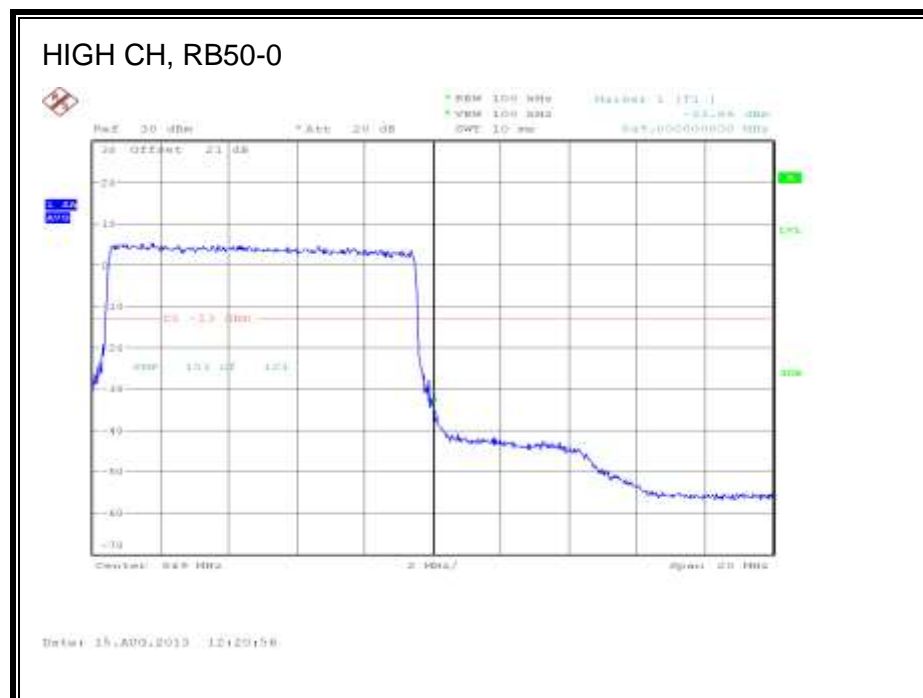

LTE QPSK Band 5 (3.0 MHz BAND WIDTH)

LTE 16QAM Band 5 (3.0 MHz BAND WIDTH)

LTE QPSK Band 5 (5.0 MHz BAND WIDTH)

LTE 16QAM Band 5 (5.0 MHz BAND WIDTH)

LTE QPSK Band 5 (10.0 MHz BAND WIDTH)

LTE 16QAM Band 5 (10.0 MHz BAND WIDTH)

8.2.4. LTE BAND 13

LTE QPSK 779.5 MHz Band 13, 775 – 777MHz (5MHz Bandwidth)

LTE 16QAM 779.5MHz Band 13, 775 - 777MHz (5MHz Bandwidth)

LTE QPSK 779.5MHz Band 13, 783 - 793MHz (5MHz Bandwidth)

LTE 16QAM 779.5MHz Band 13, 783 - 793MHz (5MHz Bandwidth)