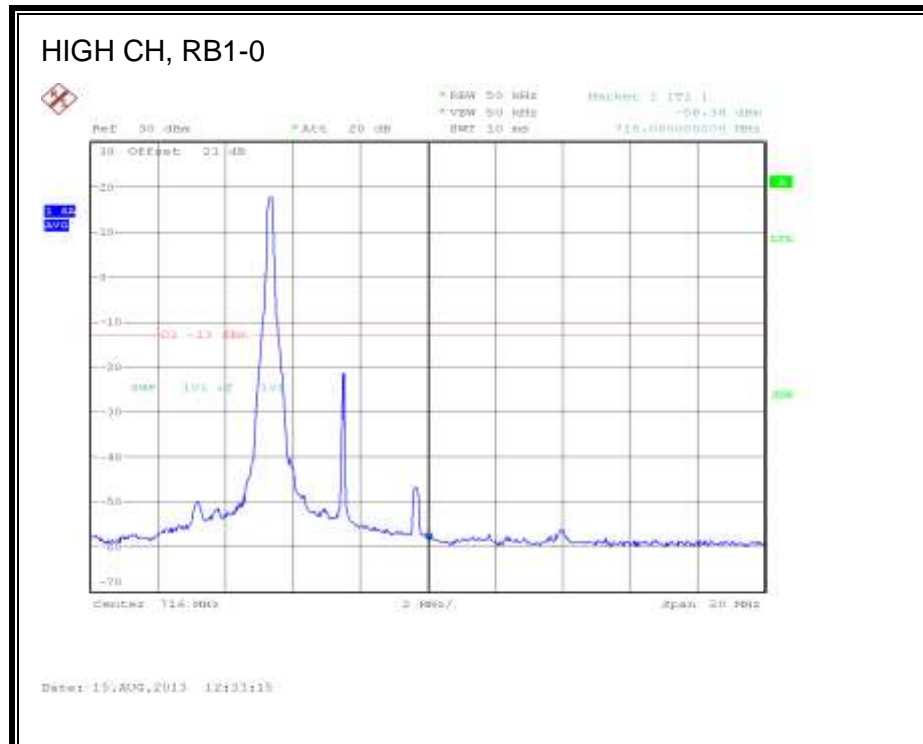

LTE QPSK 782MHz Band 13, 763 - 775MHz (10MHz Bandwidth)

LTE 16QAM 782MHz Band 13, 763 - 775MHz (10MHz Bandwidth)

LTE QPSK Band 13, 793 - 805MHz (10MHz Bandwidth)

LTE 16QAM Band 13, 793 - 805MHz (10MHz Bandwidth)

8.2.5. LTE BAND 17

5.0 MHz (QPSK)

LTE 16QAM Band 17 (5.0 MHz BAND WIDTH)

LTE QPSK Band 17 (10.0 MHz BAND WIDTH)

LTE 16QAM Band 17 (10.0 MHz BAND WIDTH)

8.2.6. LTE BAND 25

LTE QPSK Band 25 (1.4 MHz BAND WIDTH)

LTE 16QAM Band 25 (1.4 MHz BAND WIDTH)

LTE QPSK Band 25 (3.0 MHz BAND WIDTH)

LTE 16QAM Band 25 (3.0 MHz BAND WIDTH)

LTE QPSK Band 25 (5.0 MHz BAND WIDTH)