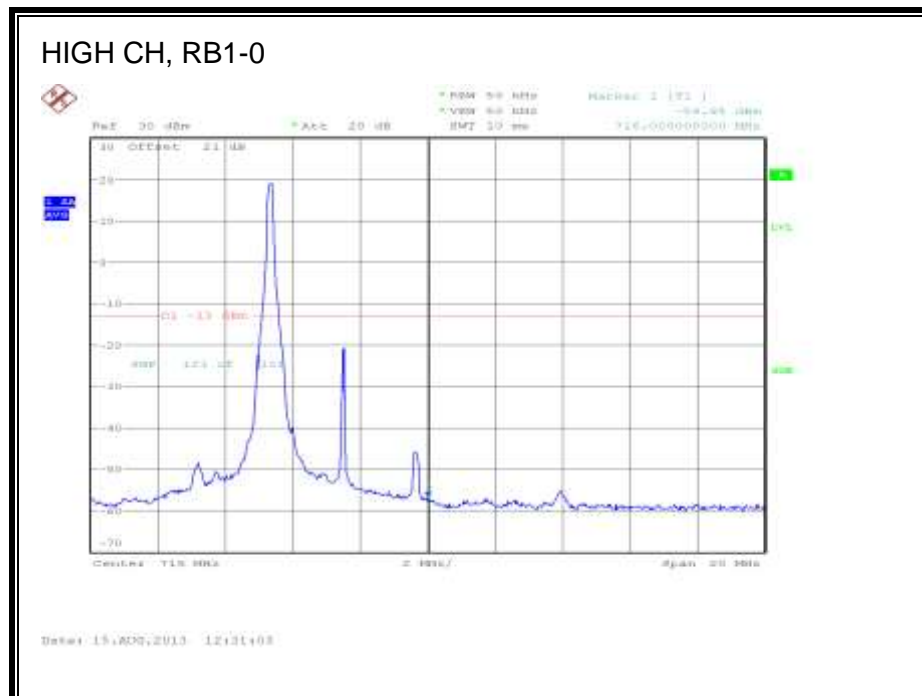

8.2.5. LTE BAND 17

5.0 MHz (QPSK)