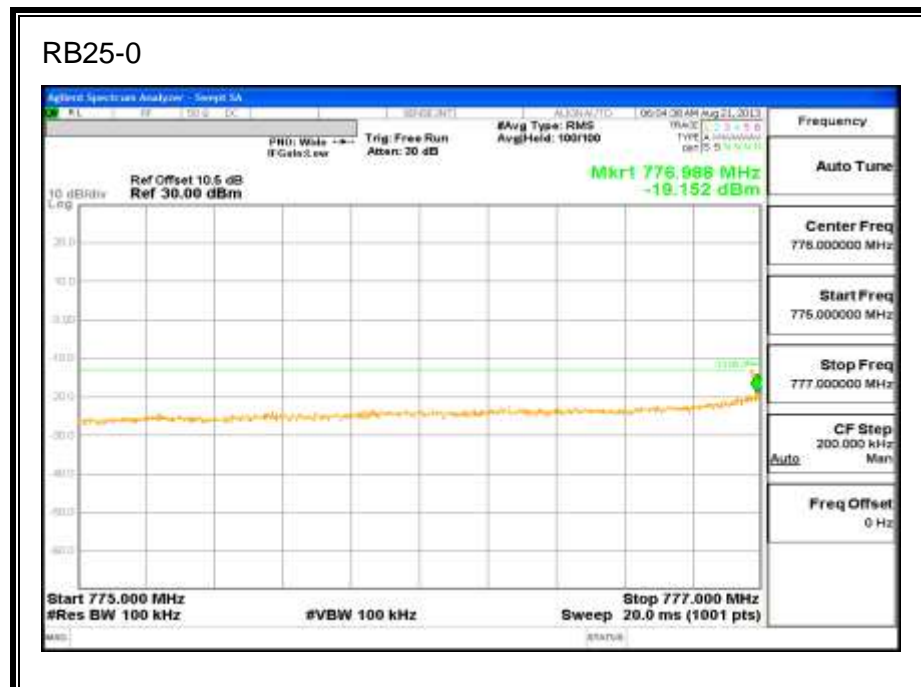

LTE QPSK Band 5 (3.0 MHz BAND WIDTH)

LTE 16QAM Band 5 (3.0 MHz BAND WIDTH)

LTE QPSK Band 5 (5.0 MHz BAND WIDTH)

LTE 16QAM Band 5 (5.0 MHz BAND WIDTH)

LTE QPSK Band 5 (10.0 MHz BAND WIDTH)

LTE 16QAM Band 5 (10.0 MHz BAND WIDTH)

8.2.4. LTE BAND 13

LTE QPSK 779.5 MHz Band 13, 775 – 777MHz (5MHz Bandwidth)

LTE 16QAM 779.5MHz Band 13, 775 - 777MHz (5MHz Bandwidth)

LTE QPSK 779.5MHz Band 13, 783 - 793MHz (5MHz Bandwidth)

LTE 16QAM 779.5MHz Band 13, 783 - 793MHz (5MHz Bandwidth)