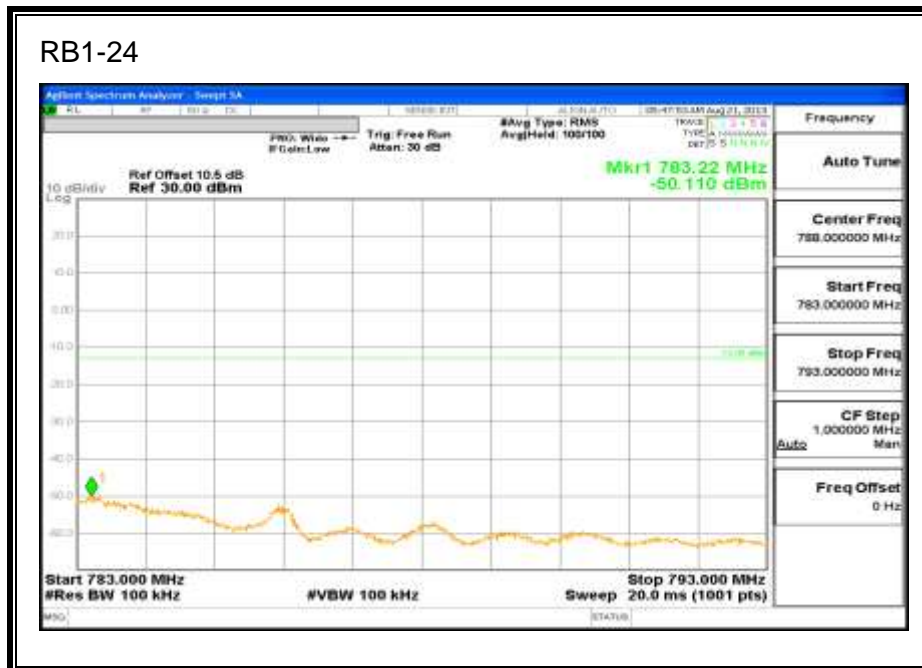

LTE QPSK Band 5 (3.0 MHz BAND WIDTH)

LTE 16QAM Band 5 (3.0 MHz BAND WIDTH)

LTE QPSK Band 5 (5.0 MHz BAND WIDTH)

LTE 16QAM Band 5 (5.0 MHz BAND WIDTH)

LTE QPSK Band 5 (10.0 MHz BAND WIDTH)

LTE 16QAM Band 5 (10.0 MHz BAND WIDTH)

8.2.4. LTE BAND 13

LTE QPSK 779.5 MHz Band 13, 775 – 777MHz (5MHz Bandwidth)

LTE 16QAM 779.5MHz Band 13, 775 - 777MHz (5MHz Bandwidth)

LTE QPSK 779.5MHz Band 13, 783 - 793MHz (5MHz Bandwidth)

LTE 16QAM 779.5MHz Band 13, 783 - 793MHz (5MHz Bandwidth)

LTE QPSK 779.5MHz Band 13, 763 - 775MHz (5MHz Bandwidth)

LTE 16QAM 779.5MHz Band 13, 763-775MHz (5MHz Bandwidth)

LTE QPSK 779.5MHz Band 13, 793 - 805MHz (5MHz Bandwidth)

LTE 16QAM 779.5MHz Band 13, 793 - 805MHz (5MHz Bandwidth)

LTE QPSK 782MHz Band 13, 775 - 777MHz (5MHz Bandwidth)

LTE 16QAM 782MHz Band 13, 775 - 777MHz (5MHz Bandwidth)

LTE QPSK 782MHz Band 13, 783 - 793MHz (5MHz Bandwidth)

LTE 16QAM 782MHz Band 13, 783 - 793MHz (5MHz Bandwidth)