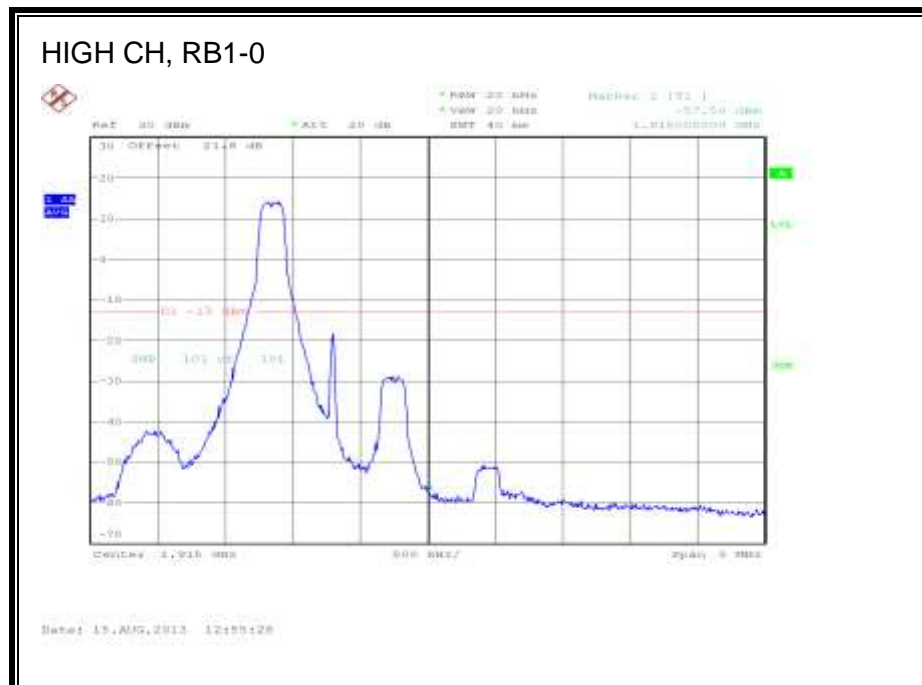

LTE QPSK 782MHz Band 13, 763 - 775MHz (10MHz Bandwidth)

LTE 16QAM 782MHz Band 13, 763 - 775MHz (10MHz Bandwidth)

LTE QPSK Band 13, 793 - 805MHz (10MHz Bandwidth)

LTE 16QAM Band 13, 793 - 805MHz (10MHz Bandwidth)

8.2.5. LTE BAND 17

5.0 MHz (QPSK)

LTE 16QAM Band 17 (5.0 MHz BAND WIDTH)

LTE QPSK Band 17 (10.0 MHz BAND WIDTH)

LTE 16QAM Band 17 (10.0 MHz BAND WIDTH)

8.2.6. LTE BAND 25

LTE QPSK Band 25 (1.4 MHz BAND WIDTH)

LTE 16QAM Band 25 (1.4 MHz BAND WIDTH)

LTE QPSK Band 25 (3.0 MHz BAND WIDTH)

LTE 16QAM Band 25 (3.0 MHz BAND WIDTH)

LTE QPSK Band 25 (5.0 MHz BAND WIDTH)