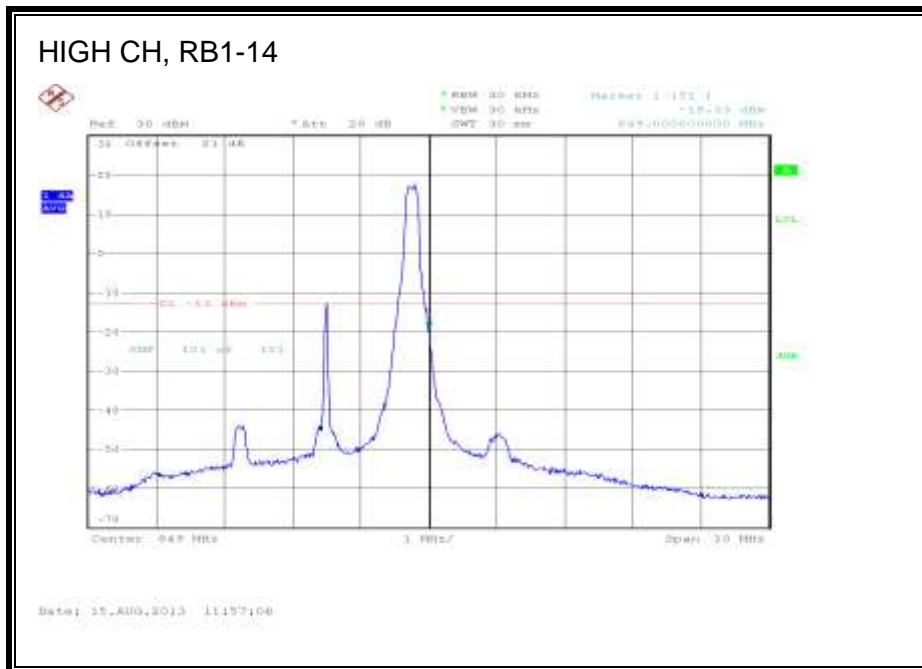

LTE QPSK Band 4 (15.0 MHz BAND WIDTH)

LTE 16QAM Band 4 (15.0 MHz BAND WIDTH)

LTE QPSK Band 4 (20.0 MHz BAND WIDTH)

LTE 16QAM Band 4 (20.0 MHz BAND WIDTH)

8.2.3. LTE BAND 5

1.4 MHz (QPSK)

LTE 16QAM Band 5 (1.4 MHz BAND WIDTH)

LTE QPSK Band 5 (3.0 MHz BAND WIDTH)

LTE 16QAM Band 5 (3.0 MHz BAND WIDTH)

LTE QPSK Band 5 (5.0 MHz BAND WIDTH)

LTE 16QAM Band 5 (5.0 MHz BAND WIDTH)

LTE QPSK Band 5 (10.0 MHz BAND WIDTH)

LTE 16QAM Band 5 (10.0 MHz BAND WIDTH)