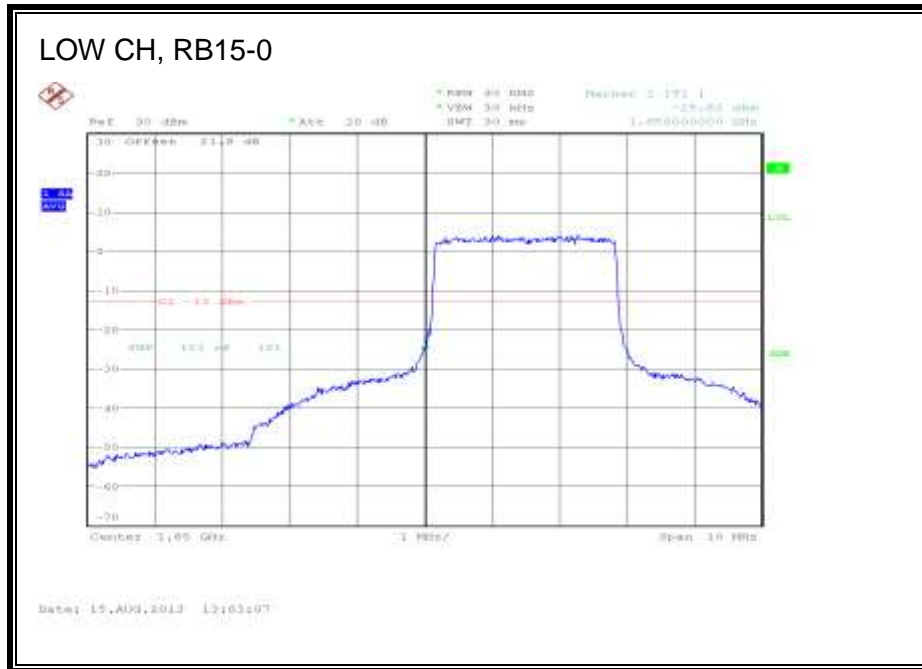

LTE 16QAM Band 25 (1.4 MHz BAND WIDTH)

LTE QPSK Band 25 (3.0 MHz BAND WIDTH)

LTE 16QAM Band 25 (3.0 MHz BAND WIDTH)

LTE QPSK Band 25 (5.0 MHz BAND WIDTH)