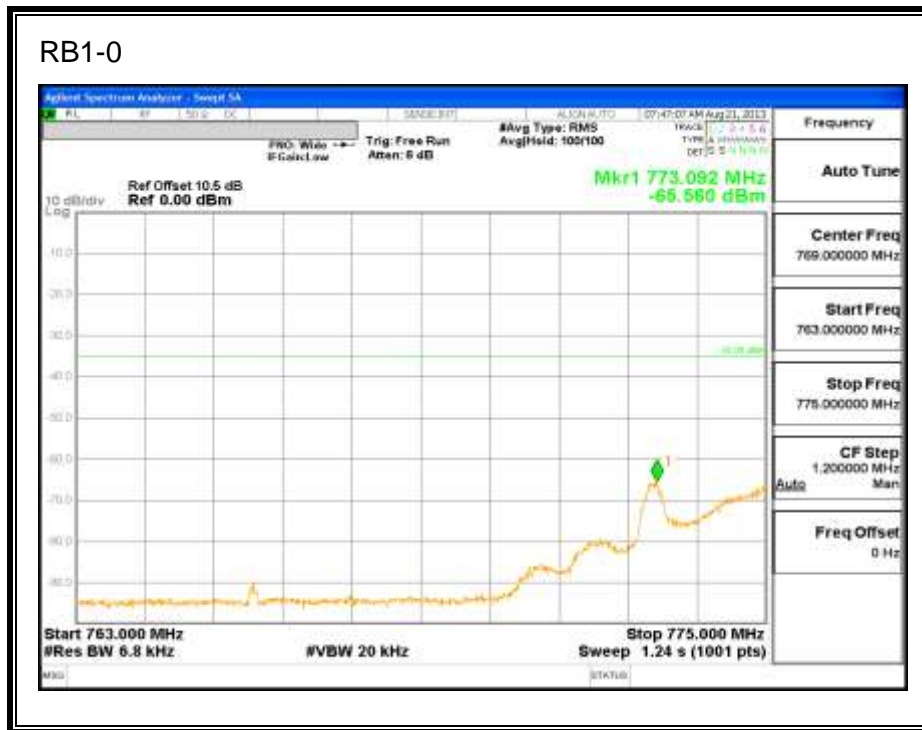

LTE QPSK Band 5 (3.0 MHz BAND WIDTH)

LTE 16QAM Band 5 (3.0 MHz BAND WIDTH)

LTE QPSK Band 5 (5.0 MHz BAND WIDTH)

LTE 16QAM Band 5 (5.0 MHz BAND WIDTH)

LTE QPSK Band 5 (10.0 MHz BAND WIDTH)

LTE 16QAM Band 5 (10.0 MHz BAND WIDTH)

8.2.4. LTE BAND 13

LTE QPSK 779.5 MHz Band 13, 775 – 777MHz (5MHz Bandwidth)

LTE 16QAM 779.5MHz Band 13, 775 - 777MHz (5MHz Bandwidth)

LTE QPSK 779.5MHz Band 13, 783 - 793MHz (5MHz Bandwidth)

LTE 16QAM 779.5MHz Band 13, 783 - 793MHz (5MHz Bandwidth)

LTE QPSK 779.5MHz Band 13, 763 - 775MHz (5MHz Bandwidth)

LTE 16QAM 779.5MHz Band 13, 763-775MHz (5MHz Bandwidth)

LTE QPSK 779.5MHz Band 13, 793 - 805MHz (5MHz Bandwidth)

LTE 16QAM 779.5MHz Band 13, 793 - 805MHz (5MHz Bandwidth)

LTE QPSK 782MHz Band 13, 775 - 777MHz (5MHz Bandwidth)

LTE 16QAM 782MHz Band 13, 775 - 777MHz (5MHz Bandwidth)

LTE QPSK 782MHz Band 13, 783 - 793MHz (5MHz Bandwidth)

LTE 16QAM 782MHz Band 13, 783 - 793MHz (5MHz Bandwidth)