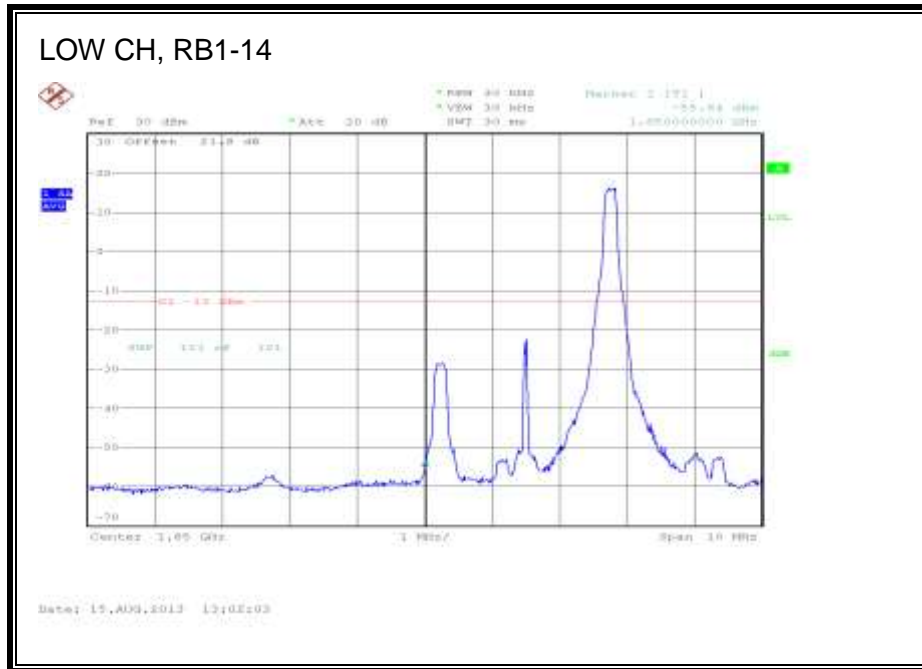

LTE 16QAM Band 25 (1.4 MHz BAND WIDTH)

LTE QPSK Band 25 (3.0 MHz BAND WIDTH)

LTE 16QAM Band 25 (3.0 MHz BAND WIDTH)

LTE QPSK Band 25 (5.0 MHz BAND WIDTH)