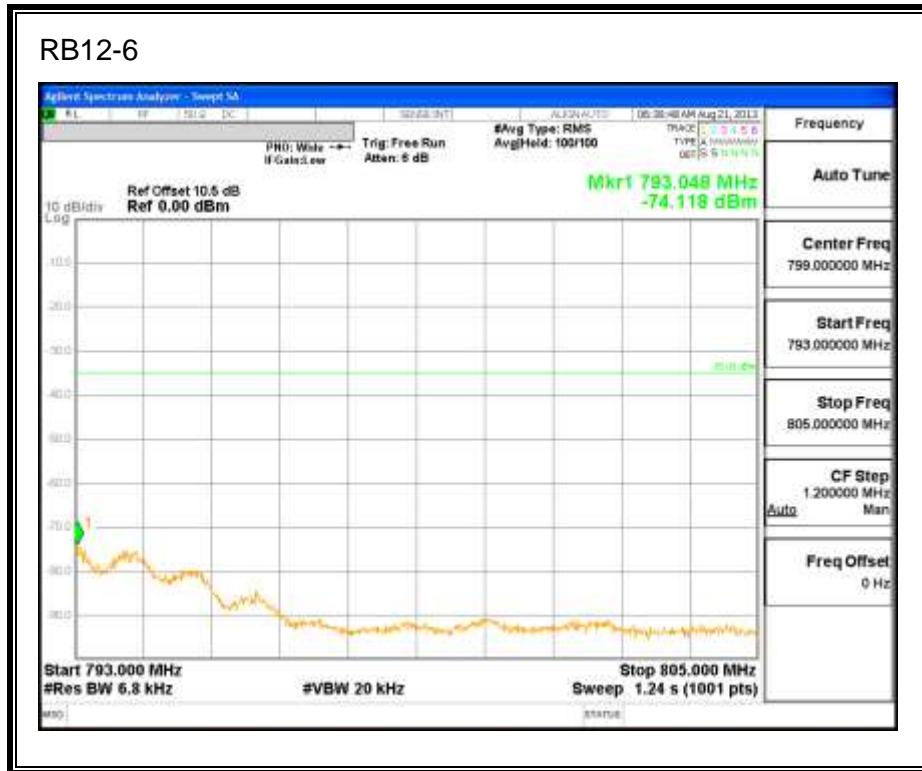

LTE QPSK 782MHz Band 13, 775 - 777MHz (5MHz Bandwidth)

LTE 16QAM 782MHz Band 13, 775 - 777MHz (5MHz Bandwidth)

LTE QPSK 782MHz Band 13, 783 - 793MHz (5MHz Bandwidth)

LTE 16QAM 782MHz Band 13, 783 - 793MHz (5MHz Bandwidth)

LTE QPSK 782MHz Band 13, 763 - 775MHz (5MHz Bandwidth)

LTE 16QAM 782MHz Band 13, 763-775MHz (5MHz Bandwidth)

LTE QPSK 782MHz Band 13, 793 - 805MHz (5MHz Bandwidth)

LTE 16QAM 782.5MHz Band 13, 793 - 805MHz (5MHz Bandwidth)

LTE QPSK 784.5 MHz Band 13, 775 - 777MHz (5MHz Bandwidth)

LTE 16QAM 784.5MHz Band 13, 775 - 777MHz (5MHz Bandwidth)

LTE QPSK 784.5MHz Band 13, 783 - 793MHz (5MHz Bandwidth)

LTE 16QAM 784.5MHz Band 13, 783 - 793MHz (5MHz Bandwidth)