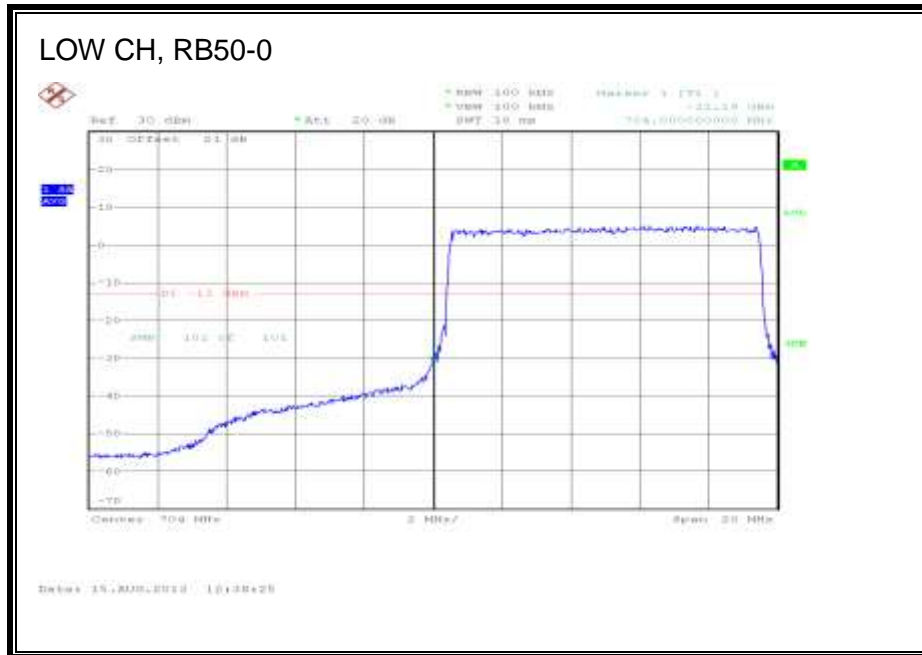

LTE QPSK 782MHz Band 13, 763 - 775MHz (10MHz Bandwidth)

LTE 16QAM 782MHz Band 13, 763 - 775MHz (10MHz Bandwidth)

LTE QPSK Band 13, 793 - 805MHz (10MHz Bandwidth)

LTE 16QAM Band 13, 793 - 805MHz (10MHz Bandwidth)

8.2.5. LTE BAND 17

5.0 MHz (QPSK)

LTE 16QAM Band 17 (5.0 MHz BAND WIDTH)

LTE QPSK Band 17 (10.0 MHz BAND WIDTH)

LTE 16QAM Band 17 (10.0 MHz BAND WIDTH)

8.2.6. LTE BAND 25

LTE QPSK Band 25 (1.4 MHz BAND WIDTH)

LTE 16QAM Band 25 (1.4 MHz BAND WIDTH)

LTE QPSK Band 25 (3.0 MHz BAND WIDTH)

LTE 16QAM Band 25 (3.0 MHz BAND WIDTH)

LTE QPSK Band 25 (5.0 MHz BAND WIDTH)