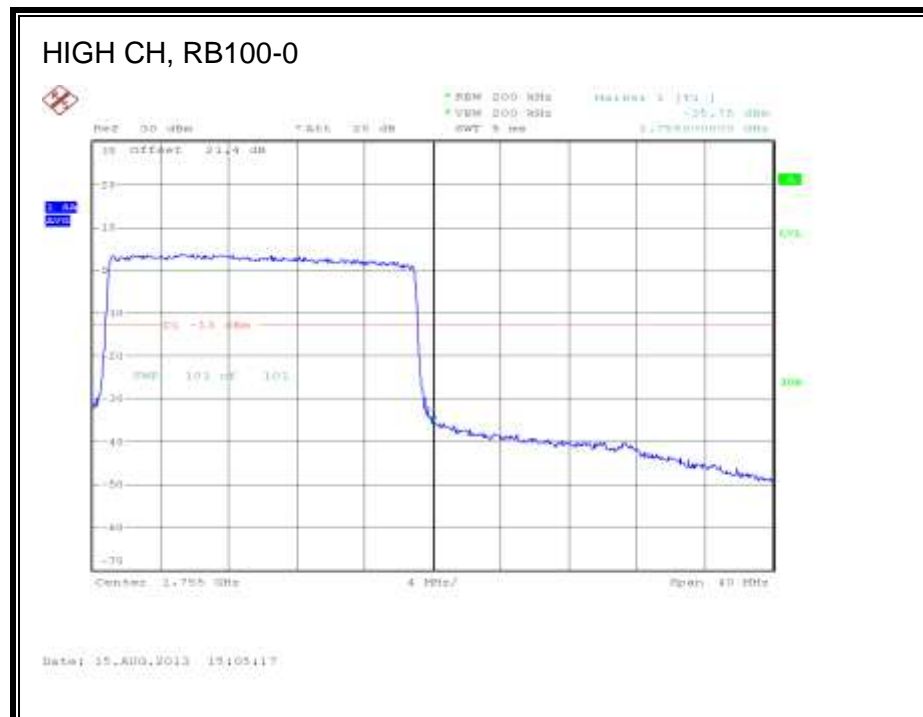

LTE QPSK Band 4 (15.0 MHz BAND WIDTH)

LTE 16QAM Band 4 (15.0 MHz BAND WIDTH)

LTE QPSK Band 4 (20.0 MHz BAND WIDTH)

LTE 16QAM Band 4 (20.0 MHz BAND WIDTH)

8.2.3. LTE BAND 5

1.4 MHz (QPSK)

LTE 16QAM Band 5 (1.4 MHz BAND WIDTH)

LTE QPSK Band 5 (3.0 MHz BAND WIDTH)

LTE 16QAM Band 5 (3.0 MHz BAND WIDTH)

LTE QPSK Band 5 (5.0 MHz BAND WIDTH)

LTE 16QAM Band 5 (5.0 MHz BAND WIDTH)

LTE QPSK Band 5 (10.0 MHz BAND WIDTH)

LTE 16QAM Band 5 (10.0 MHz BAND WIDTH)