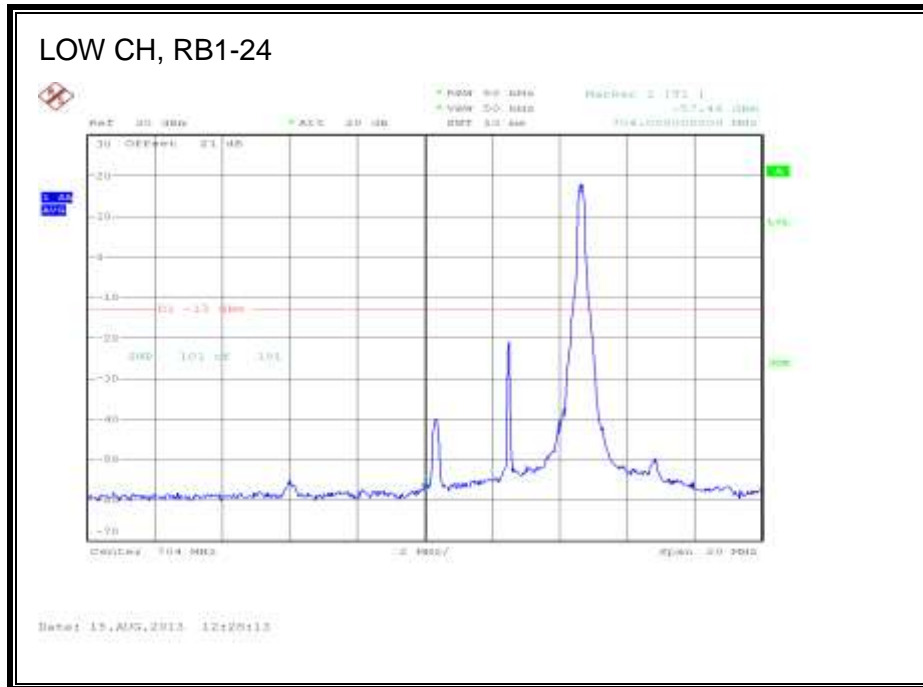

LTE QPSK 782MHz Band 13, 763 - 775MHz (10MHz Bandwidth)

LTE 16QAM 782MHz Band 13, 763 - 775MHz (10MHz Bandwidth)

LTE QPSK Band 13, 793 - 805MHz (10MHz Bandwidth)

LTE 16QAM Band 13, 793 - 805MHz (10MHz Bandwidth)

8.2.5. LTE BAND 17

5.0 MHz (QPSK)

LTE 16QAM Band 17 (5.0 MHz BAND WIDTH)

LTE QPSK Band 17 (10.0 MHz BAND WIDTH)

LTE 16QAM Band 17 (10.0 MHz BAND WIDTH)

8.2.6. LTE BAND 25

LTE QPSK Band 25 (1.4 MHz BAND WIDTH)

LTE 16QAM Band 25 (1.4 MHz BAND WIDTH)

LTE QPSK Band 25 (3.0 MHz BAND WIDTH)

LTE 16QAM Band 25 (3.0 MHz BAND WIDTH)

LTE QPSK Band 25 (5.0 MHz BAND WIDTH)