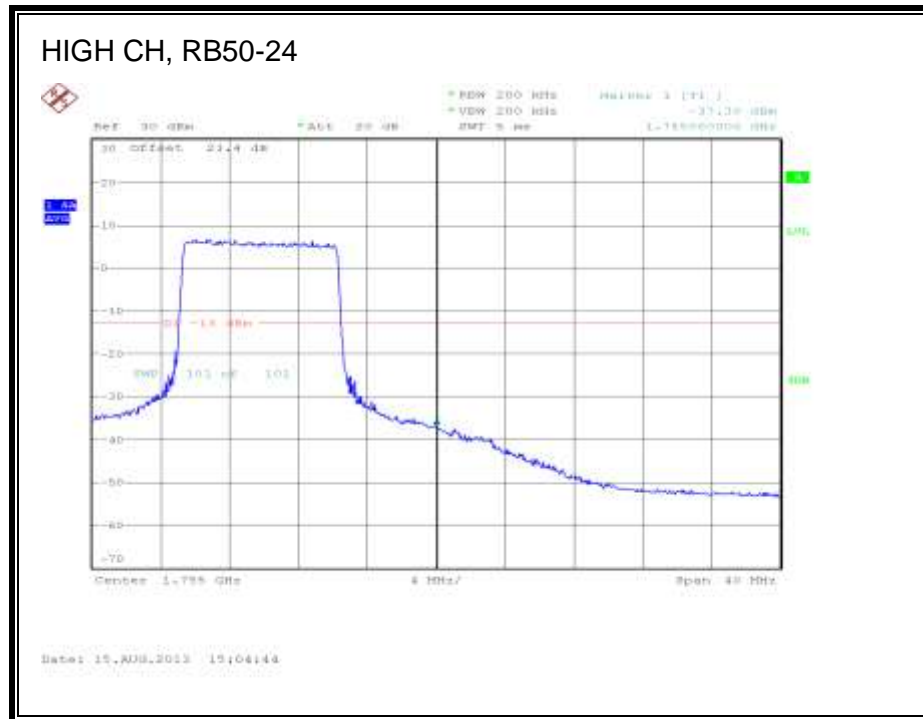

LTE QPSK Band 4 (15.0 MHz BAND WIDTH)

LTE 16QAM Band 4 (15.0 MHz BAND WIDTH)

LTE QPSK Band 4 (20.0 MHz BAND WIDTH)

LTE 16QAM Band 4 (20.0 MHz BAND WIDTH)

8.2.3. LTE BAND 5

1.4 MHz (QPSK)

LTE 16QAM Band 5 (1.4 MHz BAND WIDTH)

LTE QPSK Band 5 (3.0 MHz BAND WIDTH)

LTE 16QAM Band 5 (3.0 MHz BAND WIDTH)

LTE QPSK Band 5 (5.0 MHz BAND WIDTH)

LTE 16QAM Band 5 (5.0 MHz BAND WIDTH)

LTE QPSK Band 5 (10.0 MHz BAND WIDTH)

LTE 16QAM Band 5 (10.0 MHz BAND WIDTH)