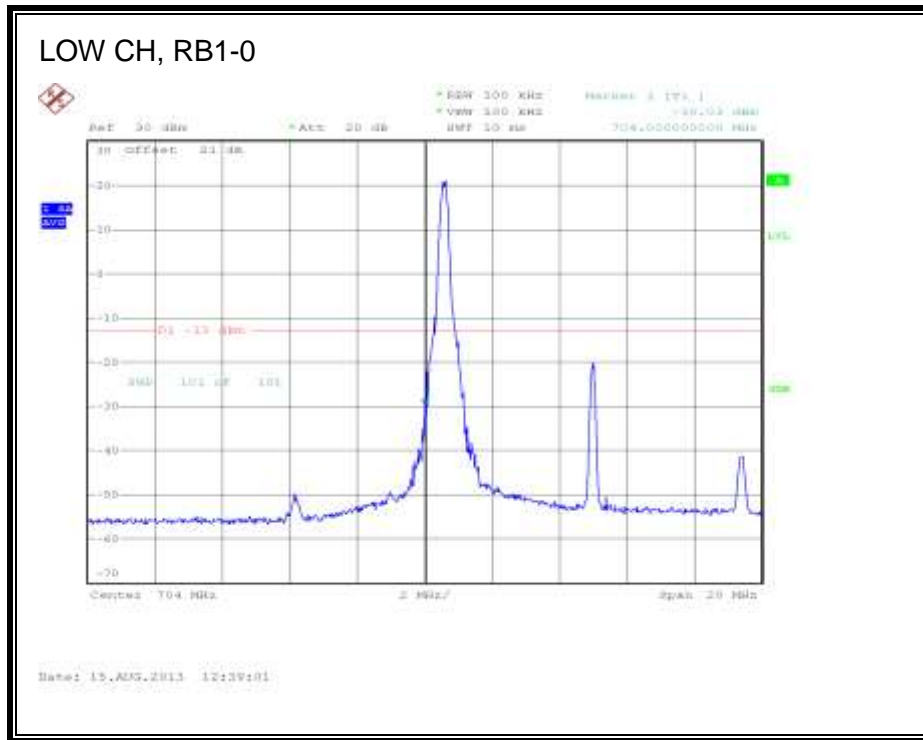

LTE QPSK 782MHz Band 13, 763 - 775MHz (10MHz Bandwidth)

LTE 16QAM 782MHz Band 13, 763 - 775MHz (10MHz Bandwidth)

LTE QPSK Band 13, 793 - 805MHz (10MHz Bandwidth)

LTE 16QAM Band 13, 793 - 805MHz (10MHz Bandwidth)

8.2.5. LTE BAND 17

5.0 MHz (QPSK)

LTE 16QAM Band 17 (5.0 MHz BAND WIDTH)

LTE QPSK Band 17 (10.0 MHz BAND WIDTH)

LTE 16QAM Band 17 (10.0 MHz BAND WIDTH)

8.2.6. LTE BAND 25

LTE QPSK Band 25 (1.4 MHz BAND WIDTH)

LTE 16QAM Band 25 (1.4 MHz BAND WIDTH)

LTE QPSK Band 25 (3.0 MHz BAND WIDTH)

LTE 16QAM Band 25 (3.0 MHz BAND WIDTH)

LTE QPSK Band 25 (5.0 MHz BAND WIDTH)