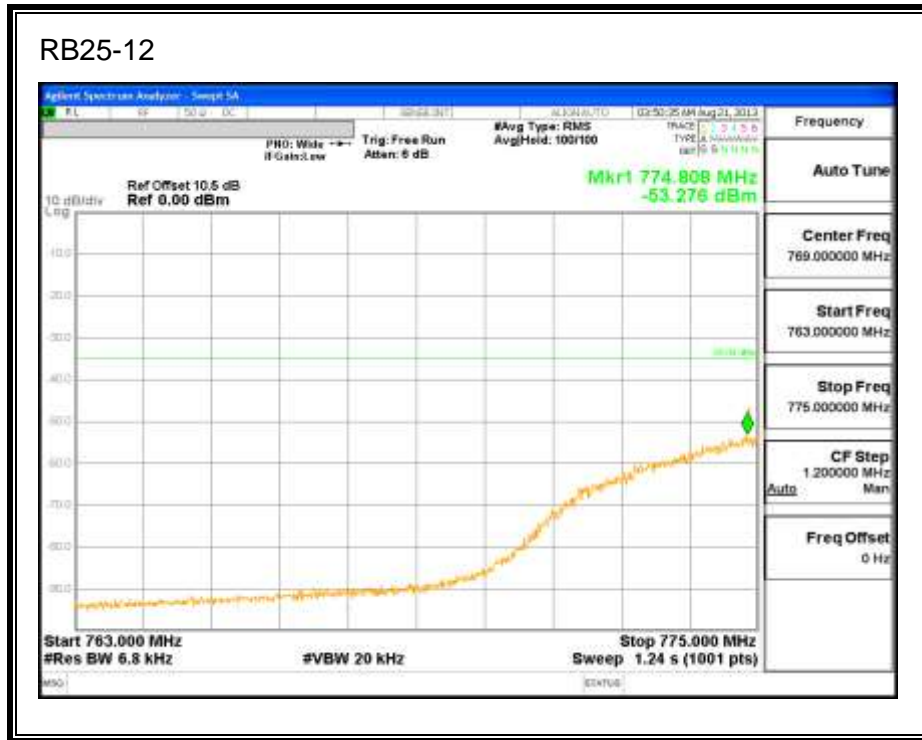

LTE QPSK 784.5MHz Band 13, 763 - 775MHz (5MHz Bandwidth)

LTE 16QAM 784.5MHz Band 13, 763-775MHz (5MHz Bandwidth)

LTE QPSK 784.5MHz Band 13, 793 - 805MHz (5MHz Bandwidth)

LTE 16QAM 784.5MHz Band 13, 793 - 805MHz (5MHz Bandwidth)

LTE QPSK 782MHz Band 13, 775 - 777MHz (10MHz Bandwidth)

LTE 16QAM Band 13, 775 - 777MHz (10MHz Bandwidth)

LTE QPSK 782MHz Band 13, 783 - 793MHz (10MHz Bandwidth)

LTE 16QAM Band 13, 782MHz 783 - 793MHz (10MHz Bandwidth)

LTE QPSK 782MHz Band 13, 763 - 775MHz (10MHz Bandwidth)

LTE 16QAM 782MHz Band 13, 763 - 775MHz (10MHz Bandwidth)

LTE QPSK Band 13, 793 - 805MHz (10MHz Bandwidth)

LTE 16QAM Band 13, 793 - 805MHz (10MHz Bandwidth)