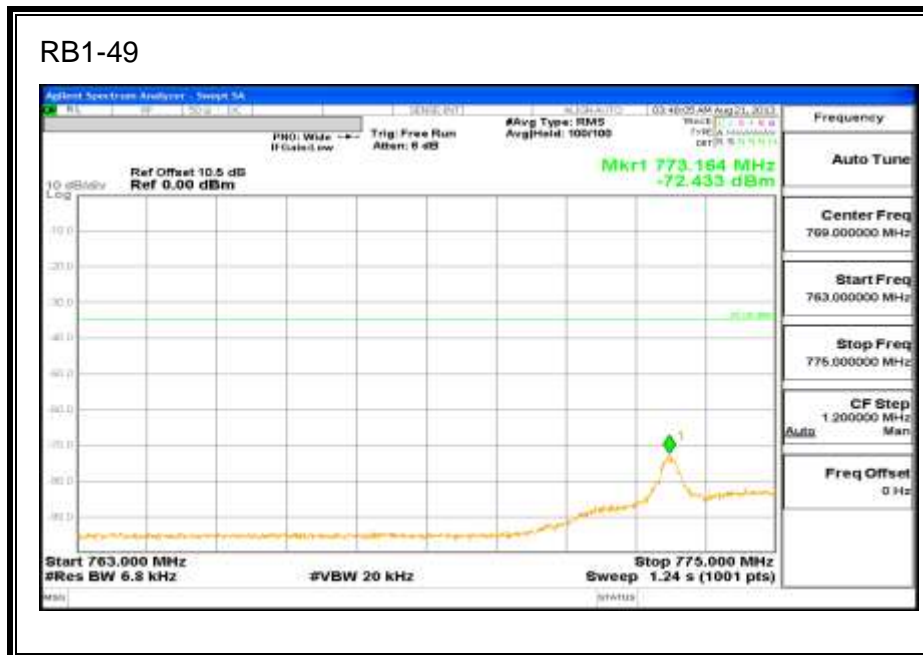

LTE QPSK 784.5MHz Band 13, 763 - 775MHz (5MHz Bandwidth)

LTE 16QAM 784.5MHz Band 13, 763-775MHz (5MHz Bandwidth)

LTE QPSK 784.5MHz Band 13, 793 - 805MHz (5MHz Bandwidth)

LTE 16QAM 784.5MHz Band 13, 793 - 805MHz (5MHz Bandwidth)

LTE QPSK 782MHz Band 13, 775 - 777MHz (10MHz Bandwidth)

LTE 16QAM Band 13, 775 - 777MHz (10MHz Bandwidth)

LTE QPSK 782MHz Band 13, 783 - 793MHz (10MHz Bandwidth)

LTE 16QAM Band 13, 782MHz 783 - 793MHz (10MHz Bandwidth)

LTE QPSK 782MHz Band 13, 763 - 775MHz (10MHz Bandwidth)

LTE 16QAM 782MHz Band 13, 763 - 775MHz (10MHz Bandwidth)

LTE QPSK Band 13, 793 - 805MHz (10MHz Bandwidth)

LTE 16QAM Band 13, 793 - 805MHz (10MHz Bandwidth)