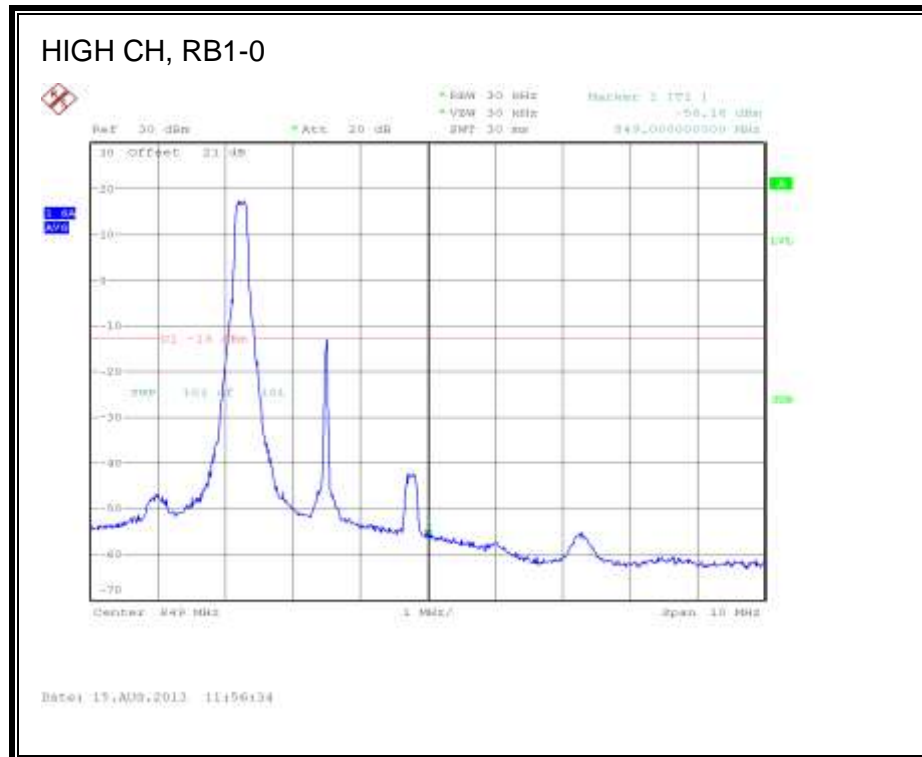

LTE QPSK Band 4 (15.0 MHz BAND WIDTH)

LTE 16QAM Band 4 (15.0 MHz BAND WIDTH)

LTE QPSK Band 4 (20.0 MHz BAND WIDTH)

LTE 16QAM Band 4 (20.0 MHz BAND WIDTH)

8.2.3. LTE BAND 5

1.4 MHz (QPSK)

LTE 16QAM Band 5 (1.4 MHz BAND WIDTH)

LTE QPSK Band 5 (3.0 MHz BAND WIDTH)

LTE 16QAM Band 5 (3.0 MHz BAND WIDTH)

LTE QPSK Band 5 (5.0 MHz BAND WIDTH)

LTE 16QAM Band 5 (5.0 MHz BAND WIDTH)

LTE QPSK Band 5 (10.0 MHz BAND WIDTH)

LTE 16QAM Band 5 (10.0 MHz BAND WIDTH)