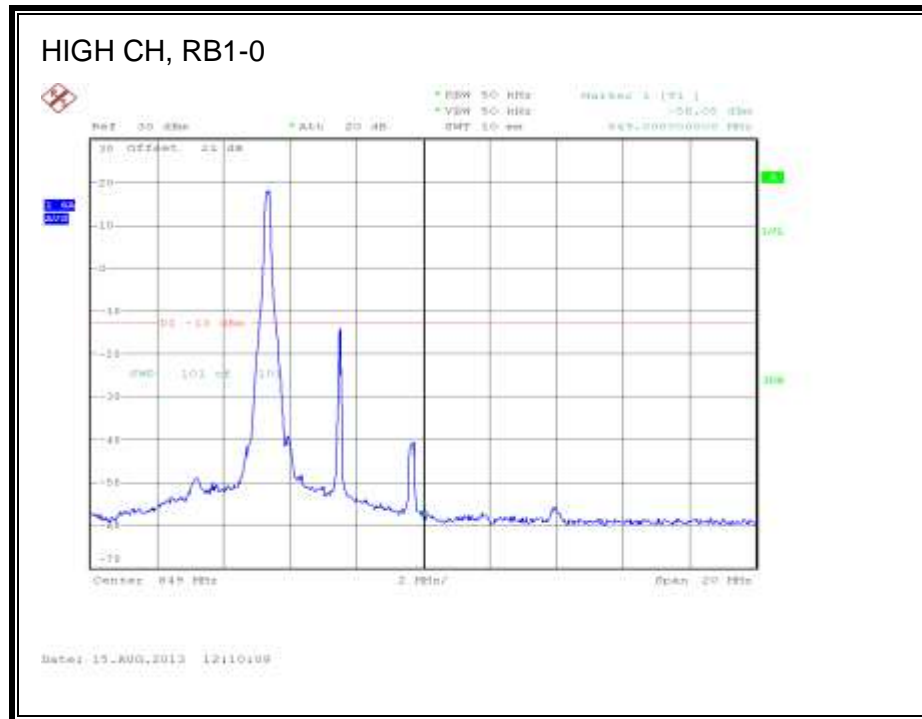

LTE QPSK Band 4 (15.0 MHz BAND WIDTH)

LTE 16QAM Band 4 (15.0 MHz BAND WIDTH)

LTE QPSK Band 4 (20.0 MHz BAND WIDTH)

LTE 16QAM Band 4 (20.0 MHz BAND WIDTH)

8.2.3. LTE BAND 5

1.4 MHz (QPSK)

LTE 16QAM Band 5 (1.4 MHz BAND WIDTH)

LTE QPSK Band 5 (3.0 MHz BAND WIDTH)

LTE 16QAM Band 5 (3.0 MHz BAND WIDTH)

LTE QPSK Band 5 (5.0 MHz BAND WIDTH)

LTE 16QAM Band 5 (5.0 MHz BAND WIDTH)

LTE QPSK Band 5 (10.0 MHz BAND WIDTH)

LTE 16QAM Band 5 (10.0 MHz BAND WIDTH)

8.2.4. LTE BAND 13

LTE QPSK 779.5 MHz Band 13, 775 – 777MHz (5MHz Bandwidth)

LTE 16QAM 779.5MHz Band 13, 775 - 777MHz (5MHz Bandwidth)

LTE QPSK 779.5MHz Band 13, 783 - 793MHz (5MHz Bandwidth)

LTE 16QAM 779.5MHz Band 13, 783 - 793MHz (5MHz Bandwidth)

LTE QPSK 779.5MHz Band 13, 763 - 775MHz (5MHz Bandwidth)

LTE 16QAM 779.5MHz Band 13, 763-775MHz (5MHz Bandwidth)

LTE QPSK 779.5MHz Band 13, 793 - 805MHz (5MHz Bandwidth)

LTE 16QAM 779.5MHz Band 13, 793 - 805MHz (5MHz Bandwidth)