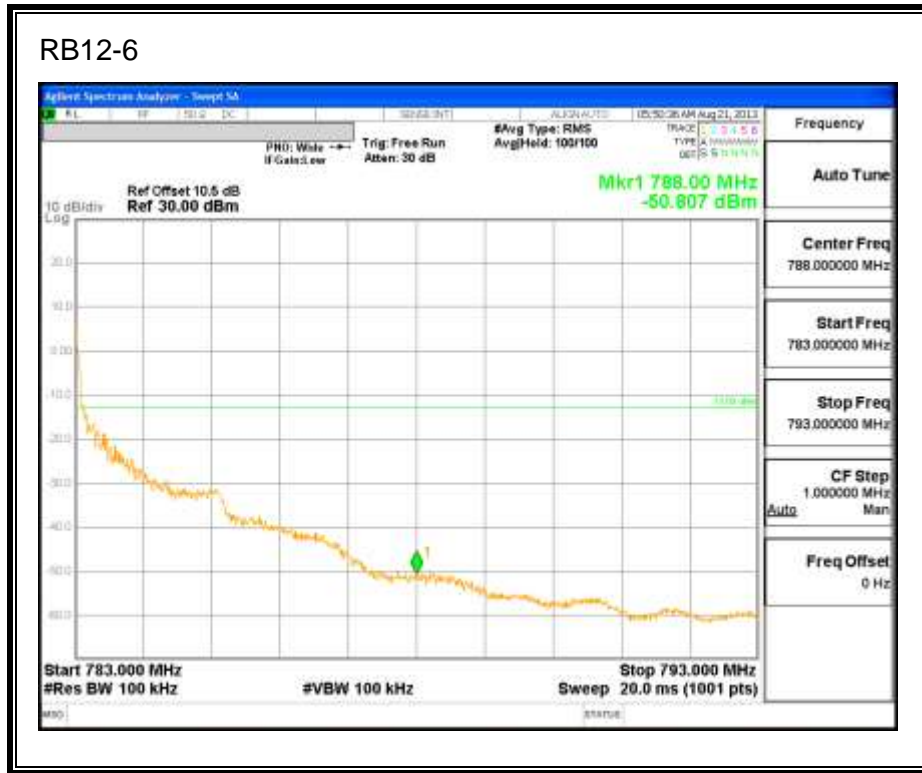

LTE QPSK 782MHz Band 13, 775 - 777MHz (5MHz Bandwidth)

LTE 16QAM 782MHz Band 13, 775 - 777MHz (5MHz Bandwidth)

LTE QPSK 782MHz Band 13, 783 - 793MHz (5MHz Bandwidth)

LTE 16QAM 782MHz Band 13, 783 - 793MHz (5MHz Bandwidth)

LTE QPSK 782MHz Band 13, 763 - 775MHz (5MHz Bandwidth)

LTE 16QAM 782MHz Band 13, 763-775MHz (5MHz Bandwidth)

LTE QPSK 782MHz Band 13, 793 - 805MHz (5MHz Bandwidth)

LTE 16QAM 782.5MHz Band 13, 793 - 805MHz (5MHz Bandwidth)