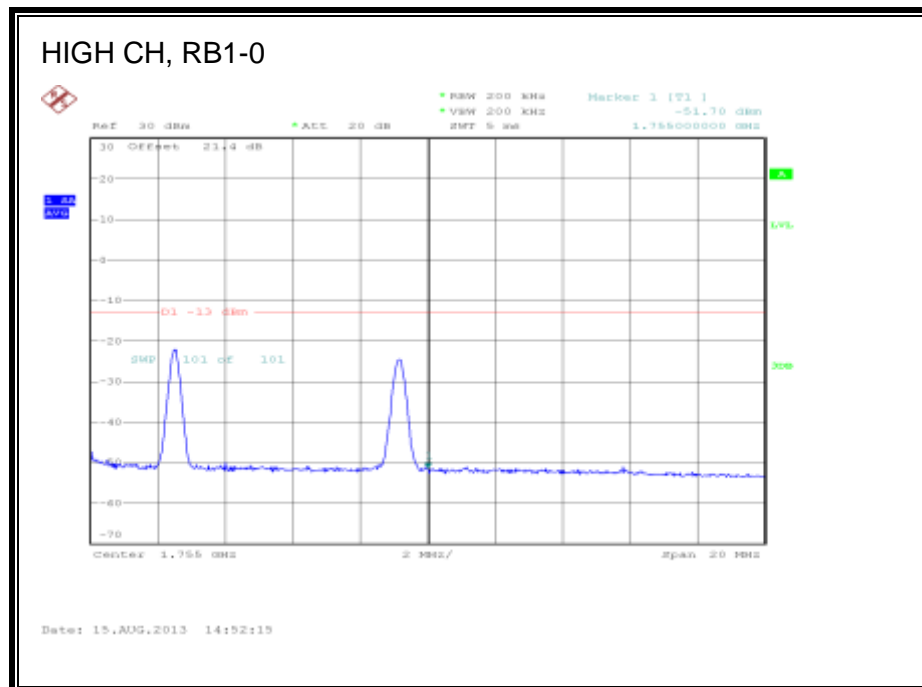

LTE QPSK Band 4 (15.0 MHz BAND WIDTH)

LTE 16QAM Band 4 (15.0 MHz BAND WIDTH)

LTE QPSK Band 4 (20.0 MHz BAND WIDTH)

LTE 16QAM Band 4 (20.0 MHz BAND WIDTH)

8.2.3. LTE BAND 5

1.4 MHz (QPSK)

LTE 16QAM Band 5 (1.4 MHz BAND WIDTH)

LTE QPSK Band 5 (3.0 MHz BAND WIDTH)

LTE 16QAM Band 5 (3.0 MHz BAND WIDTH)

LTE QPSK Band 5 (5.0 MHz BAND WIDTH)

LTE 16QAM Band 5 (5.0 MHz BAND WIDTH)

LTE QPSK Band 5 (10.0 MHz BAND WIDTH)

LTE 16QAM Band 5 (10.0 MHz BAND WIDTH)

8.2.4. LTE BAND 13

LTE QPSK 779.5 MHz Band 13, 775 – 777MHz (5MHz Bandwidth)

LTE 16QAM 779.5MHz Band 13, 775 - 777MHz (5MHz Bandwidth)

LTE QPSK 779.5MHz Band 13, 783 - 793MHz (5MHz Bandwidth)

LTE 16QAM 779.5MHz Band 13, 783 - 793MHz (5MHz Bandwidth)