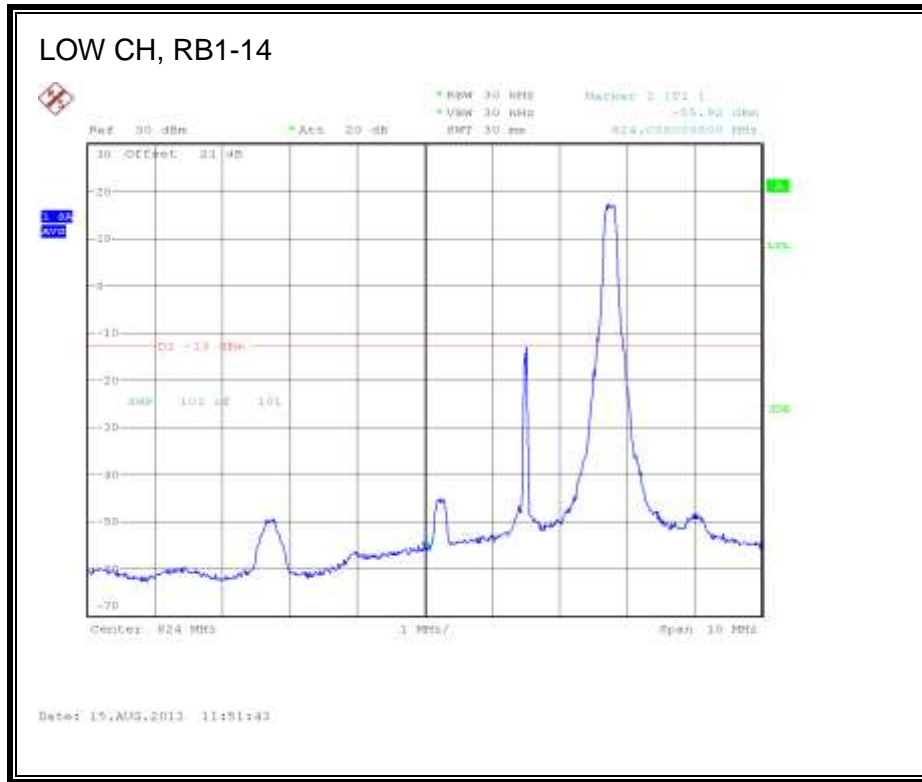

LTE QPSK Band 4 (15.0 MHz BAND WIDTH)

LTE 16QAM Band 4 (15.0 MHz BAND WIDTH)

LTE QPSK Band 4 (20.0 MHz BAND WIDTH)

LTE 16QAM Band 4 (20.0 MHz BAND WIDTH)

8.2.3. LTE BAND 5

1.4 MHz (QPSK)

LTE 16QAM Band 5 (1.4 MHz BAND WIDTH)

LTE QPSK Band 5 (3.0 MHz BAND WIDTH)

LTE 16QAM Band 5 (3.0 MHz BAND WIDTH)

LTE QPSK Band 5 (5.0 MHz BAND WIDTH)

LTE 16QAM Band 5 (5.0 MHz BAND WIDTH)

LTE QPSK Band 5 (10.0 MHz BAND WIDTH)

LTE 16QAM Band 5 (10.0 MHz BAND WIDTH)

8.2.4. LTE BAND 13

LTE QPSK 779.5 MHz Band 13, 775 – 777MHz (5MHz Bandwidth)

LTE 16QAM 779.5MHz Band 13, 775 - 777MHz (5MHz Bandwidth)

LTE QPSK 779.5MHz Band 13, 783 - 793MHz (5MHz Bandwidth)

LTE 16QAM 779.5MHz Band 13, 783 - 793MHz (5MHz Bandwidth)