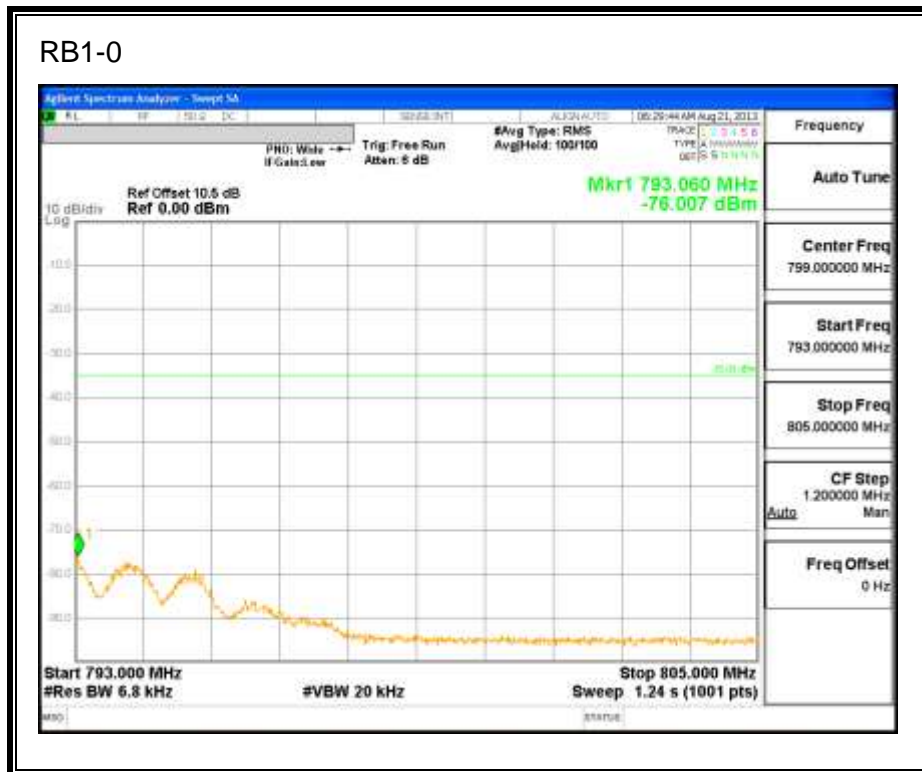

LTE QPSK 782MHz Band 13, 775 - 777MHz (5MHz Bandwidth)

LTE 16QAM 782MHz Band 13, 775 - 777MHz (5MHz Bandwidth)

LTE QPSK 782MHz Band 13, 783 - 793MHz (5MHz Bandwidth)

LTE 16QAM 782MHz Band 13, 783 - 793MHz (5MHz Bandwidth)

LTE QPSK 782MHz Band 13, 763 - 775MHz (5MHz Bandwidth)

LTE 16QAM 782MHz Band 13, 763-775MHz (5MHz Bandwidth)

LTE QPSK 782MHz Band 13, 793 - 805MHz (5MHz Bandwidth)

LTE 16QAM 782.5MHz Band 13, 793 - 805MHz (5MHz Bandwidth)

LTE QPSK 784.5 MHz Band 13, 775 - 777MHz (5MHz Bandwidth)

LTE 16QAM 784.5MHz Band 13, 775 - 777MHz (5MHz Bandwidth)

LTE QPSK 784.5MHz Band 13, 783 - 793MHz (5MHz Bandwidth)

LTE 16QAM 784.5MHz Band 13, 783 - 793MHz (5MHz Bandwidth)