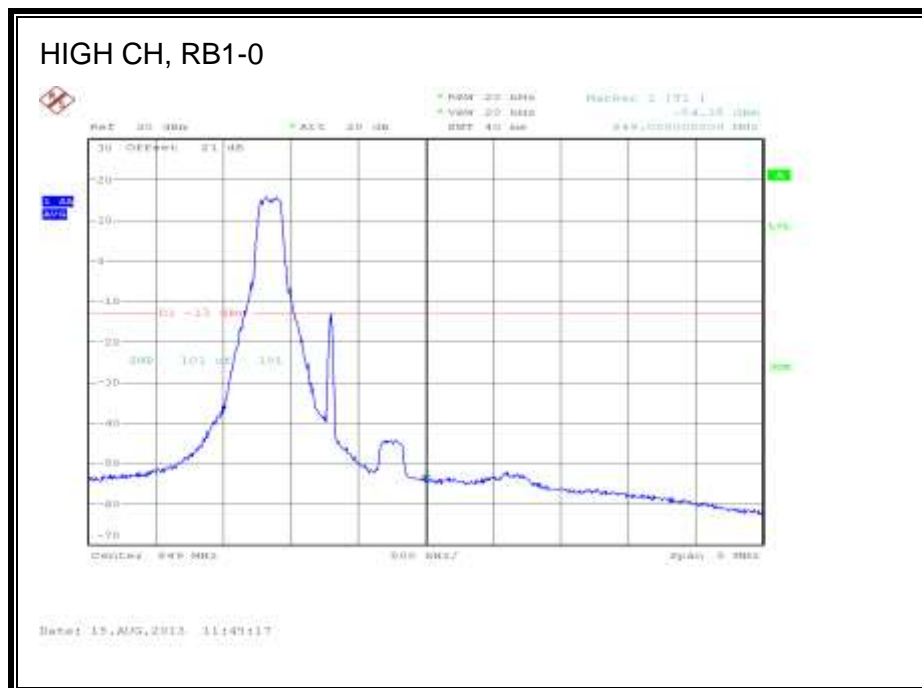

LTE QPSK Band 4 (15.0 MHz BAND WIDTH)

LTE 16QAM Band 4 (15.0 MHz BAND WIDTH)

LTE QPSK Band 4 (20.0 MHz BAND WIDTH)

LTE 16QAM Band 4 (20.0 MHz BAND WIDTH)

8.2.3. LTE BAND 5

1.4 MHz (QPSK)

LTE 16QAM Band 5 (1.4 MHz BAND WIDTH)

LTE QPSK Band 5 (3.0 MHz BAND WIDTH)

LTE 16QAM Band 5 (3.0 MHz BAND WIDTH)

LTE QPSK Band 5 (5.0 MHz BAND WIDTH)

LTE 16QAM Band 5 (5.0 MHz BAND WIDTH)

LTE QPSK Band 5 (10.0 MHz BAND WIDTH)

LTE 16QAM Band 5 (10.0 MHz BAND WIDTH)

8.2.4. LTE BAND 13

LTE QPSK 779.5 MHz Band 13, 775 – 777MHz (5MHz Bandwidth)

LTE 16QAM 779.5MHz Band 13, 775 - 777MHz (5MHz Bandwidth)

LTE QPSK 779.5MHz Band 13, 783 - 793MHz (5MHz Bandwidth)

LTE 16QAM 779.5MHz Band 13, 783 - 793MHz (5MHz Bandwidth)