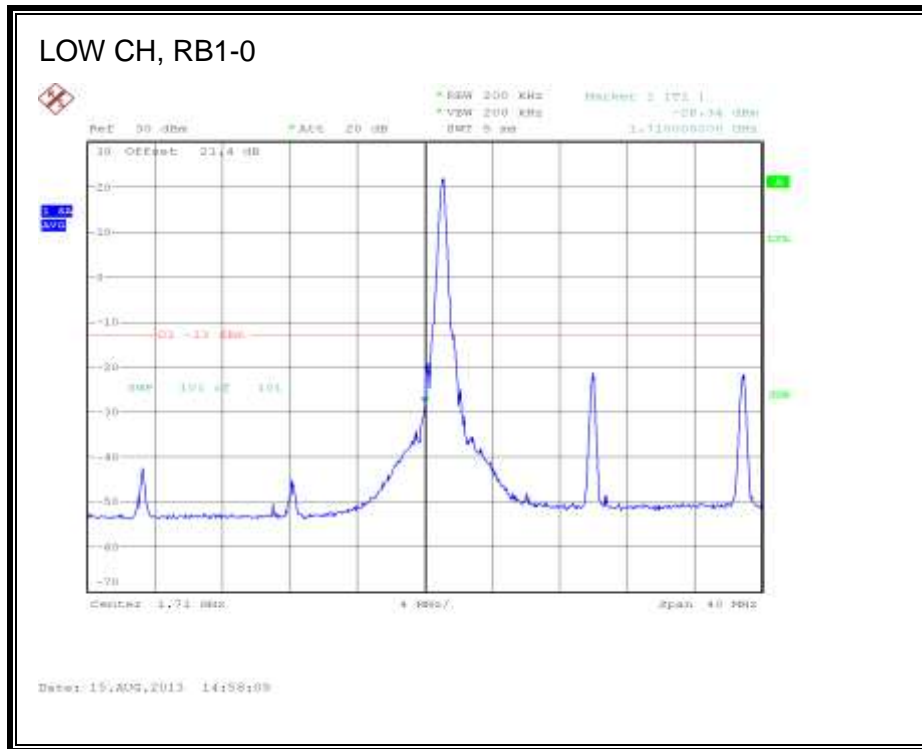

LTE QPSK Band 4 (15.0 MHz BAND WIDTH)

LTE 16QAM Band 4 (15.0 MHz BAND WIDTH)

LTE QPSK Band 4 (20.0 MHz BAND WIDTH)

LTE 16QAM Band 4 (20.0 MHz BAND WIDTH)

8.2.3. LTE BAND 5

1.4 MHz (QPSK)

LTE 16QAM Band 5 (1.4 MHz BAND WIDTH)

LTE QPSK Band 5 (3.0 MHz BAND WIDTH)

LTE 16QAM Band 5 (3.0 MHz BAND WIDTH)

LTE QPSK Band 5 (5.0 MHz BAND WIDTH)

LTE 16QAM Band 5 (5.0 MHz BAND WIDTH)

LTE QPSK Band 5 (10.0 MHz BAND WIDTH)

LTE 16QAM Band 5 (10.0 MHz BAND WIDTH)