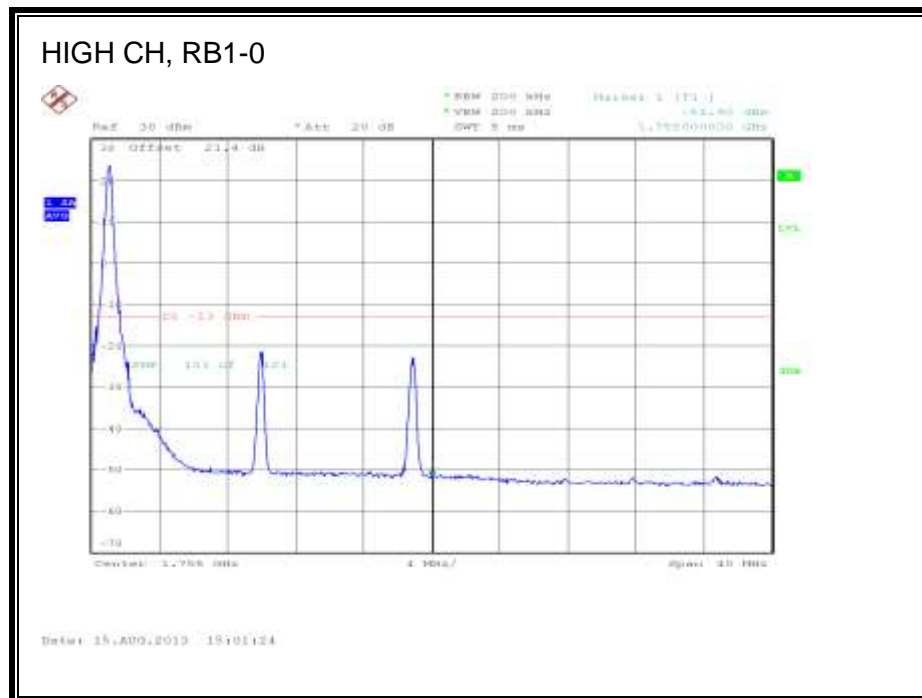

LTE QPSK Band 4 (15.0 MHz BAND WIDTH)

LTE 16QAM Band 4 (15.0 MHz BAND WIDTH)

LTE QPSK Band 4 (20.0 MHz BAND WIDTH)

LTE 16QAM Band 4 (20.0 MHz BAND WIDTH)

8.2.3. LTE BAND 5

1.4 MHz (QPSK)

LTE 16QAM Band 5 (1.4 MHz BAND WIDTH)

LTE QPSK Band 5 (3.0 MHz BAND WIDTH)

LTE 16QAM Band 5 (3.0 MHz BAND WIDTH)

LTE QPSK Band 5 (5.0 MHz BAND WIDTH)

LTE 16QAM Band 5 (5.0 MHz BAND WIDTH)

LTE QPSK Band 5 (10.0 MHz BAND WIDTH)

LTE 16QAM Band 5 (10.0 MHz BAND WIDTH)