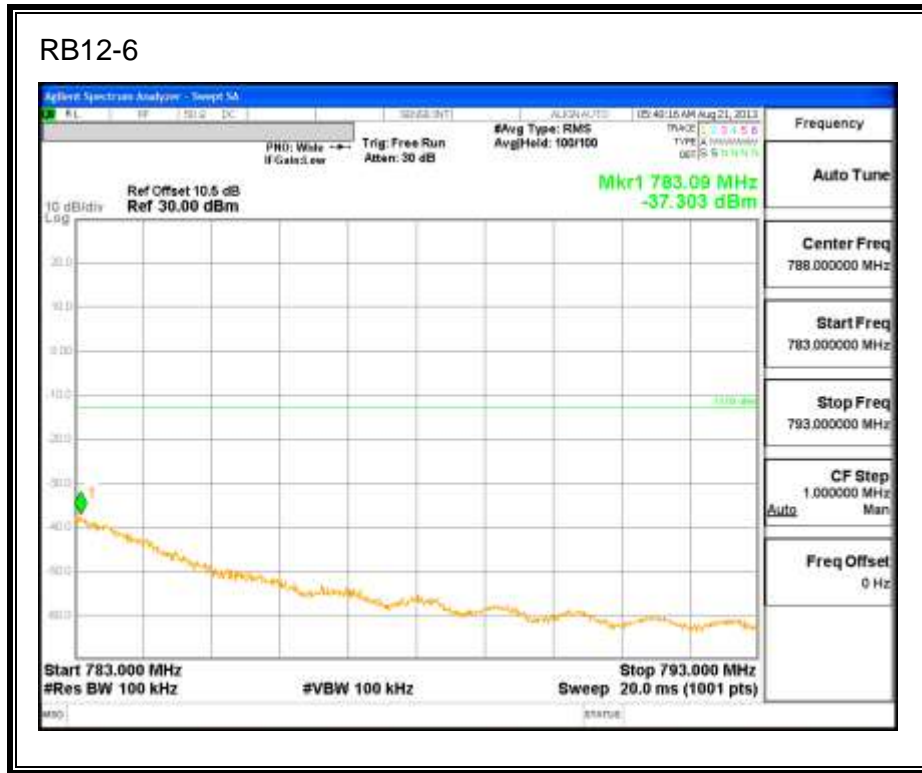

LTE QPSK Band 5 (3.0 MHz BAND WIDTH)

LTE 16QAM Band 5 (3.0 MHz BAND WIDTH)

LTE QPSK Band 5 (5.0 MHz BAND WIDTH)

LTE 16QAM Band 5 (5.0 MHz BAND WIDTH)

LTE QPSK Band 5 (10.0 MHz BAND WIDTH)

LTE 16QAM Band 5 (10.0 MHz BAND WIDTH)

8.2.4. LTE BAND 13

LTE QPSK 779.5 MHz Band 13, 775 – 777MHz (5MHz Bandwidth)

LTE 16QAM 779.5MHz Band 13, 775 - 777MHz (5MHz Bandwidth)

LTE QPSK 779.5MHz Band 13, 783 - 793MHz (5MHz Bandwidth)

LTE 16QAM 779.5MHz Band 13, 783 - 793MHz (5MHz Bandwidth)

LTE QPSK 779.5MHz Band 13, 763 - 775MHz (5MHz Bandwidth)

LTE 16QAM 779.5MHz Band 13, 763-775MHz (5MHz Bandwidth)

LTE QPSK 779.5MHz Band 13, 793 - 805MHz (5MHz Bandwidth)

LTE 16QAM 779.5MHz Band 13, 793 - 805MHz (5MHz Bandwidth)