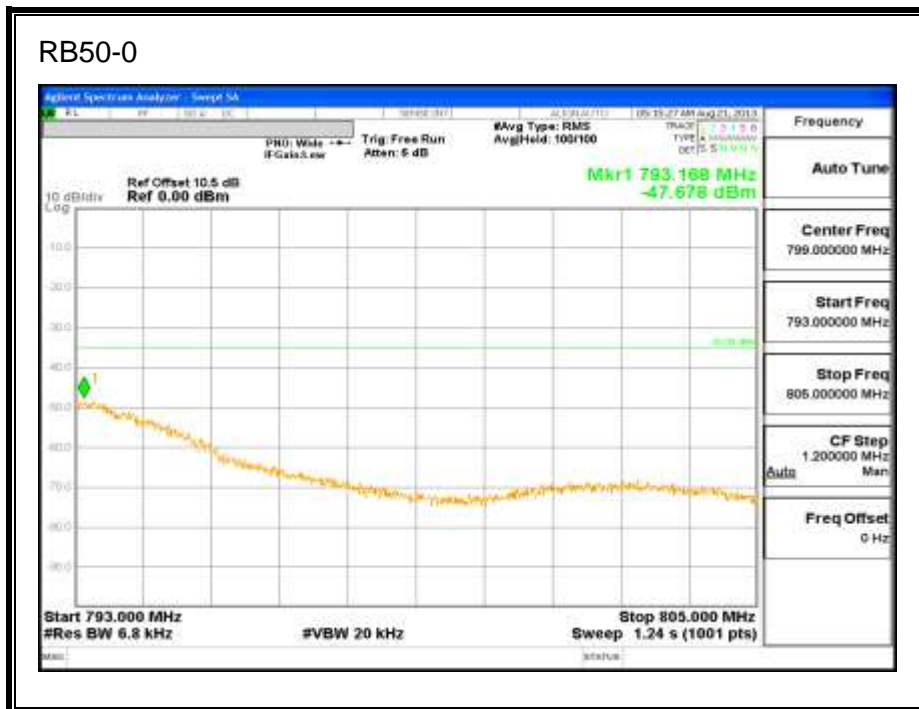

LTE QPSK 782MHz Band 13, 775 - 777MHz (10MHz Bandwidth)

LTE 16QAM Band 13, 775 - 777MHz (10MHz Bandwidth)

LTE QPSK 782MHz Band 13, 783 - 793MHz (10MHz Bandwidth)

LTE 16QAM Band 13, 782MHz 783 - 793MHz (10MHz Bandwidth)

LTE QPSK 782MHz Band 13, 763 - 775MHz (10MHz Bandwidth)

LTE 16QAM 782MHz Band 13, 763 - 775MHz (10MHz Bandwidth)

LTE QPSK Band 13, 793 - 805MHz (10MHz Bandwidth)

LTE 16QAM Band 13, 793 - 805MHz (10MHz Bandwidth)

8.2.5. LTE BAND 17

5.0 MHz (QPSK)

LTE 16QAM Band 17 (5.0 MHz BAND WIDTH)

LTE QPSK Band 17 (10.0 MHz BAND WIDTH)

LTE 16QAM Band 17 (10.0 MHz BAND WIDTH)

8.2.6. LTE BAND 25

LTE QPSK Band 25 (1.4 MHz BAND WIDTH)