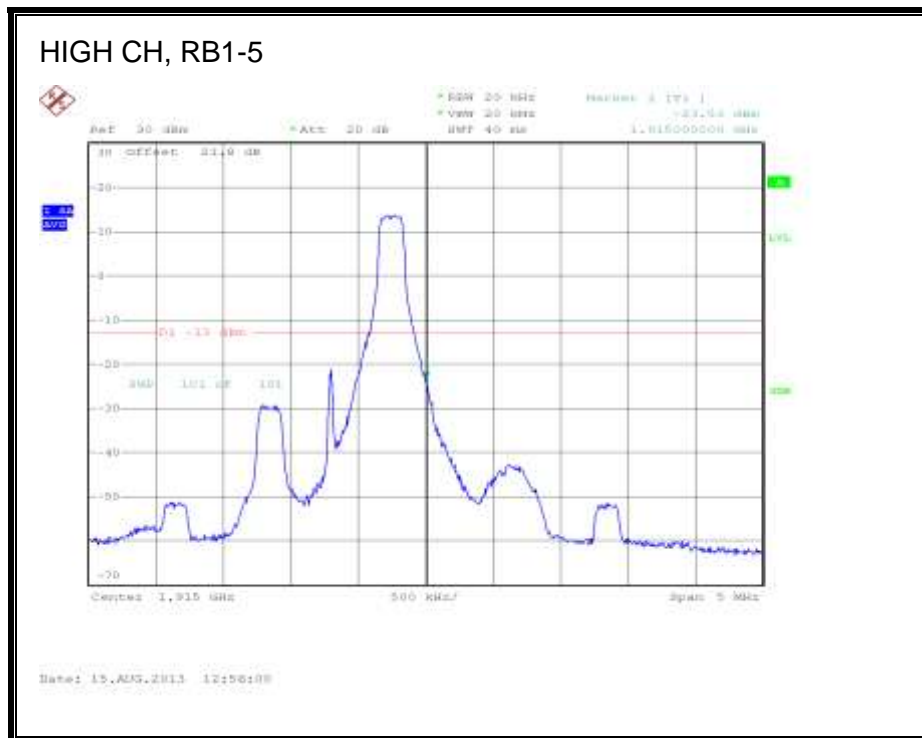

LTE QPSK 782MHz Band 13, 763 - 775MHz (10MHz Bandwidth)

LTE 16QAM 782MHz Band 13, 763 - 775MHz (10MHz Bandwidth)

LTE QPSK Band 13, 793 - 805MHz (10MHz Bandwidth)

LTE 16QAM Band 13, 793 - 805MHz (10MHz Bandwidth)

8.2.5. LTE BAND 17

5.0 MHz (QPSK)

LTE 16QAM Band 17 (5.0 MHz BAND WIDTH)

LTE QPSK Band 17 (10.0 MHz BAND WIDTH)

LTE 16QAM Band 17 (10.0 MHz BAND WIDTH)

8.2.6. LTE BAND 25

LTE QPSK Band 25 (1.4 MHz BAND WIDTH)

LTE 16QAM Band 25 (1.4 MHz BAND WIDTH)

LTE QPSK Band 25 (3.0 MHz BAND WIDTH)

LTE 16QAM Band 25 (3.0 MHz BAND WIDTH)

LTE QPSK Band 25 (5.0 MHz BAND WIDTH)