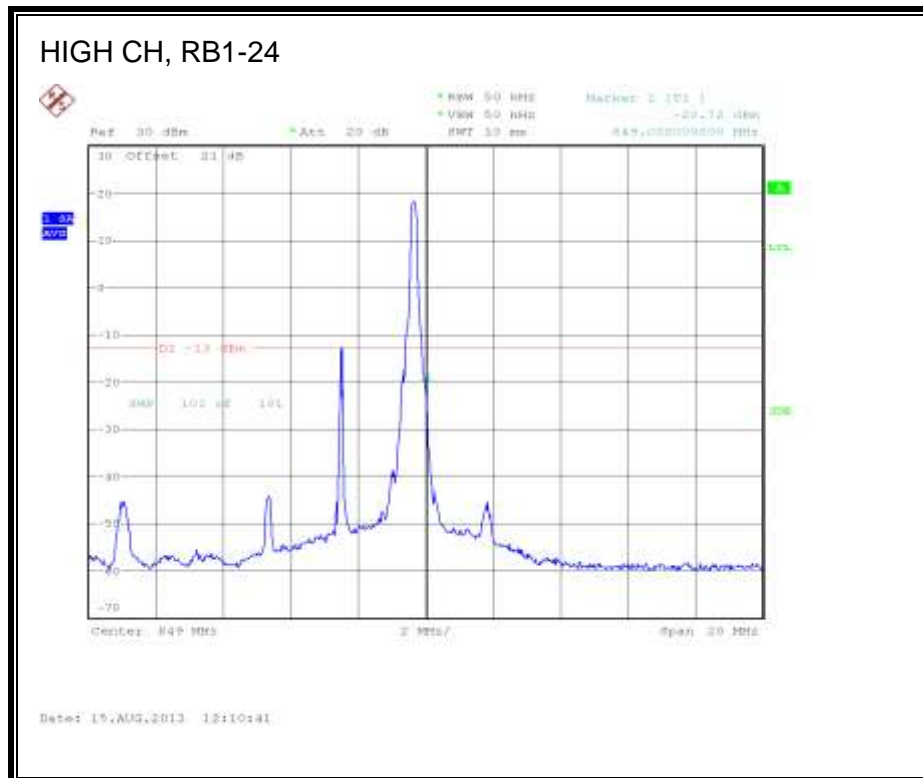

LTE QPSK Band 4 (15.0 MHz BAND WIDTH)

LTE 16QAM Band 4 (15.0 MHz BAND WIDTH)

LTE QPSK Band 4 (20.0 MHz BAND WIDTH)

LTE 16QAM Band 4 (20.0 MHz BAND WIDTH)

8.2.3. LTE BAND 5

1.4 MHz (QPSK)

LTE 16QAM Band 5 (1.4 MHz BAND WIDTH)

LTE QPSK Band 5 (3.0 MHz BAND WIDTH)

LTE 16QAM Band 5 (3.0 MHz BAND WIDTH)

LTE QPSK Band 5 (5.0 MHz BAND WIDTH)

LTE 16QAM Band 5 (5.0 MHz BAND WIDTH)

LTE QPSK Band 5 (10.0 MHz BAND WIDTH)

LTE 16QAM Band 5 (10.0 MHz BAND WIDTH)

8.2.4. LTE BAND 13

LTE QPSK 779.5 MHz Band 13, 775 – 777MHz (5MHz Bandwidth)

LTE 16QAM 779.5MHz Band 13, 775 - 777MHz (5MHz Bandwidth)

LTE QPSK 779.5MHz Band 13, 783 - 793MHz (5MHz Bandwidth)

LTE 16QAM 779.5MHz Band 13, 783 - 793MHz (5MHz Bandwidth)