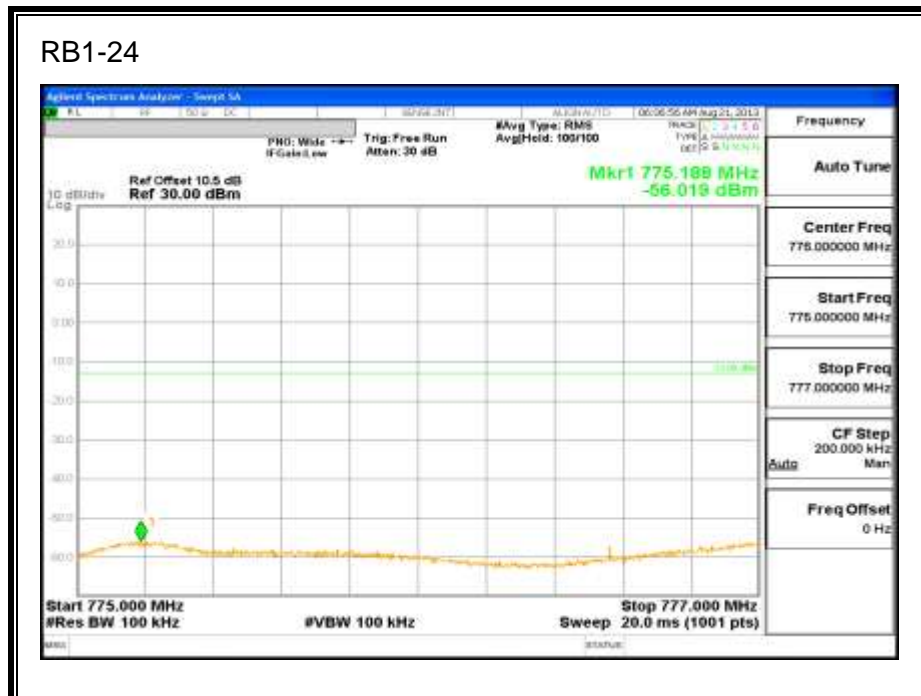

LTE QPSK Band 4 (15.0 MHz BAND WIDTH)

LTE 16QAM Band 4 (15.0 MHz BAND WIDTH)

LTE QPSK Band 4 (20.0 MHz BAND WIDTH)

LTE 16QAM Band 4 (20.0 MHz BAND WIDTH)

8.2.3. LTE BAND 5

1.4 MHz (QPSK)

LTE 16QAM Band 5 (1.4 MHz BAND WIDTH)

LTE QPSK Band 5 (3.0 MHz BAND WIDTH)

LTE 16QAM Band 5 (3.0 MHz BAND WIDTH)

LTE QPSK Band 5 (5.0 MHz BAND WIDTH)

LTE 16QAM Band 5 (5.0 MHz BAND WIDTH)

LTE QPSK Band 5 (10.0 MHz BAND WIDTH)

LTE 16QAM Band 5 (10.0 MHz BAND WIDTH)

8.2.4. LTE BAND 13

LTE QPSK 779.5 MHz Band 13, 775 – 777MHz (5MHz Bandwidth)

LTE 16QAM 779.5MHz Band 13, 775 - 777MHz (5MHz Bandwidth)

LTE QPSK 779.5MHz Band 13, 783 - 793MHz (5MHz Bandwidth)

LTE 16QAM 779.5MHz Band 13, 783 - 793MHz (5MHz Bandwidth)

LTE QPSK 779.5MHz Band 13, 763 - 775MHz (5MHz Bandwidth)

LTE 16QAM 779.5MHz Band 13, 763-775MHz (5MHz Bandwidth)

LTE QPSK 779.5MHz Band 13, 793 - 805MHz (5MHz Bandwidth)

LTE 16QAM 779.5MHz Band 13, 793 - 805MHz (5MHz Bandwidth)