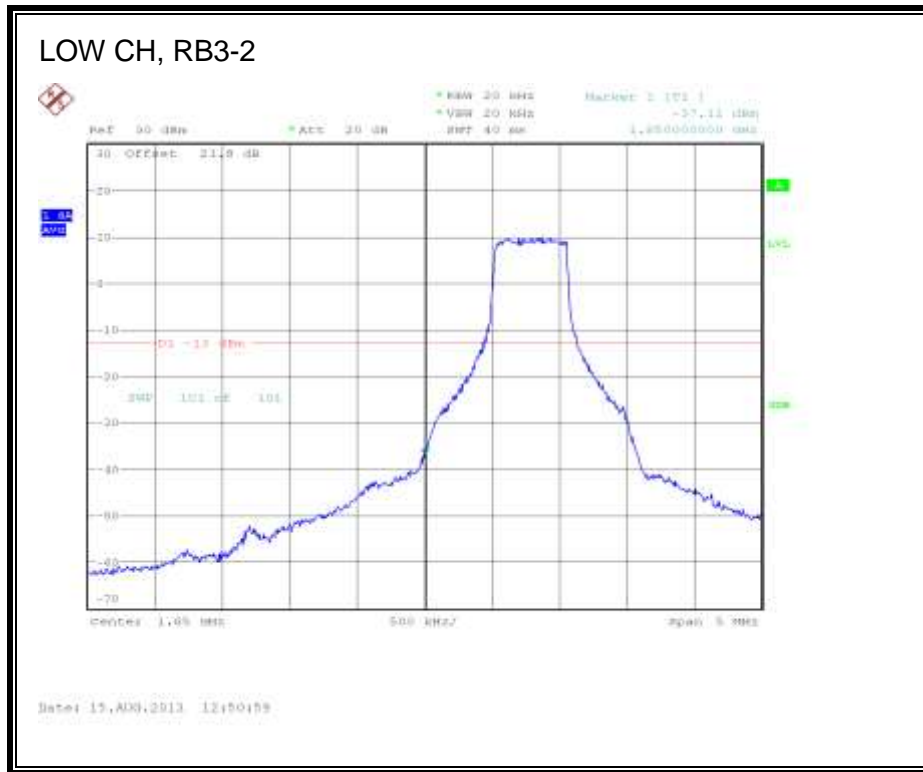

LTE QPSK 782MHz Band 13, 763 - 775MHz (10MHz Bandwidth)

LTE 16QAM 782MHz Band 13, 763 - 775MHz (10MHz Bandwidth)

LTE QPSK Band 13, 793 - 805MHz (10MHz Bandwidth)

LTE 16QAM Band 13, 793 - 805MHz (10MHz Bandwidth)

8.2.5. LTE BAND 17

5.0 MHz (QPSK)

LTE 16QAM Band 17 (5.0 MHz BAND WIDTH)

LTE QPSK Band 17 (10.0 MHz BAND WIDTH)

LTE 16QAM Band 17 (10.0 MHz BAND WIDTH)

8.2.6. LTE BAND 25

LTE QPSK Band 25 (1.4 MHz BAND WIDTH)

LTE 16QAM Band 25 (1.4 MHz BAND WIDTH)

LTE QPSK Band 25 (3.0 MHz BAND WIDTH)

LTE 16QAM Band 25 (3.0 MHz BAND WIDTH)

LTE QPSK Band 25 (5.0 MHz BAND WIDTH)