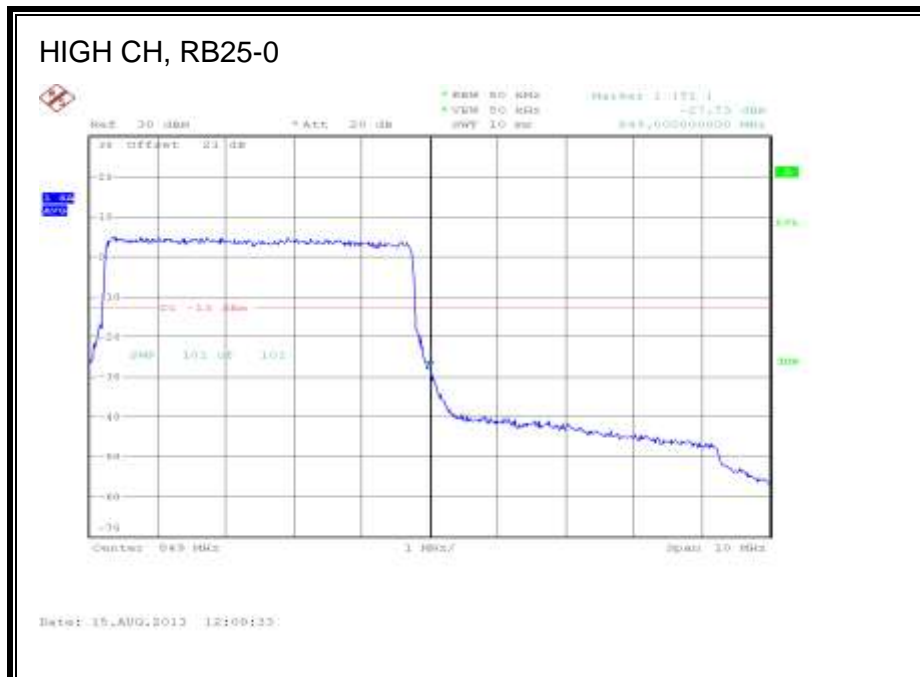

LTE QPSK Band 4 (15.0 MHz BAND WIDTH)

LTE 16QAM Band 4 (15.0 MHz BAND WIDTH)

LTE QPSK Band 4 (20.0 MHz BAND WIDTH)

LTE 16QAM Band 4 (20.0 MHz BAND WIDTH)

8.2.3. LTE BAND 5

1.4 MHz (QPSK)

LTE 16QAM Band 5 (1.4 MHz BAND WIDTH)

LTE QPSK Band 5 (3.0 MHz BAND WIDTH)

LTE 16QAM Band 5 (3.0 MHz BAND WIDTH)

LTE QPSK Band 5 (5.0 MHz BAND WIDTH)

LTE 16QAM Band 5 (5.0 MHz BAND WIDTH)

LTE QPSK Band 5 (10.0 MHz BAND WIDTH)

LTE 16QAM Band 5 (10.0 MHz BAND WIDTH)

8.2.4. LTE BAND 13

LTE QPSK 779.5 MHz Band 13, 775 – 777MHz (5MHz Bandwidth)

LTE 16QAM 779.5MHz Band 13, 775 - 777MHz (5MHz Bandwidth)

LTE QPSK 779.5MHz Band 13, 783 - 793MHz (5MHz Bandwidth)

LTE 16QAM 779.5MHz Band 13, 783 - 793MHz (5MHz Bandwidth)