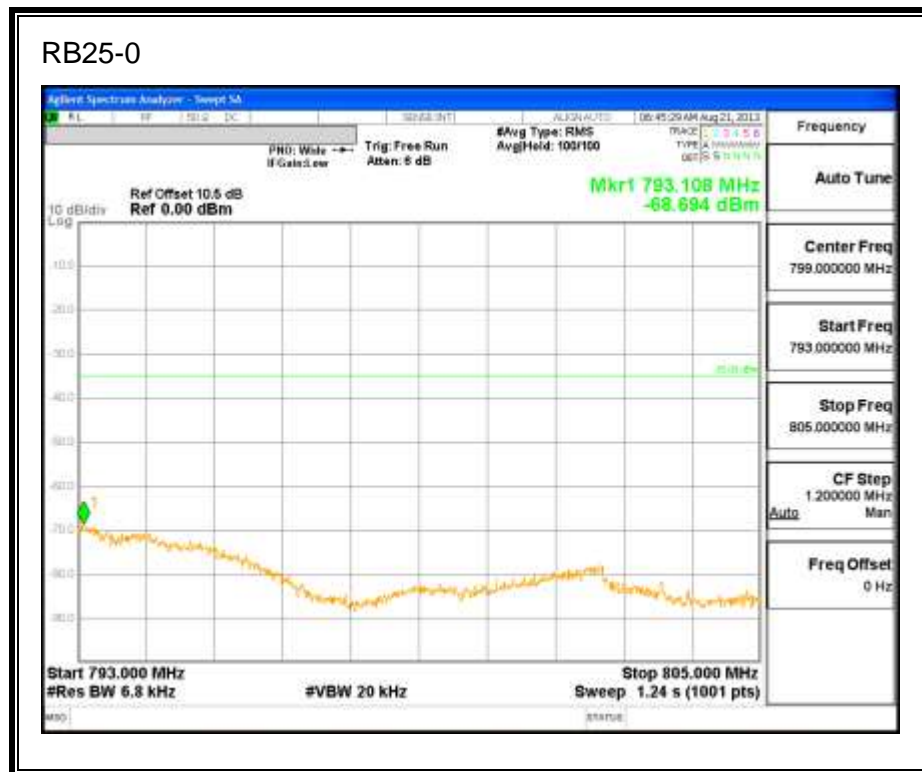

LTE QPSK 782MHz Band 13, 775 - 777MHz (5MHz Bandwidth)

LTE 16QAM 782MHz Band 13, 775 - 777MHz (5MHz Bandwidth)

LTE QPSK 782MHz Band 13, 783 - 793MHz (5MHz Bandwidth)

LTE 16QAM 782MHz Band 13, 783 - 793MHz (5MHz Bandwidth)

LTE QPSK 782MHz Band 13, 763 - 775MHz (5MHz Bandwidth)

LTE 16QAM 782MHz Band 13, 763-775MHz (5MHz Bandwidth)

LTE QPSK 782MHz Band 13, 793 - 805MHz (5MHz Bandwidth)

LTE 16QAM 782.5MHz Band 13, 793 - 805MHz (5MHz Bandwidth)

LTE QPSK 784.5 MHz Band 13, 775 - 777MHz (5MHz Bandwidth)

LTE 16QAM 784.5MHz Band 13, 775 - 777MHz (5MHz Bandwidth)

LTE QPSK 784.5MHz Band 13, 783 - 793MHz (5MHz Bandwidth)

LTE 16QAM 784.5MHz Band 13, 783 - 793MHz (5MHz Bandwidth)