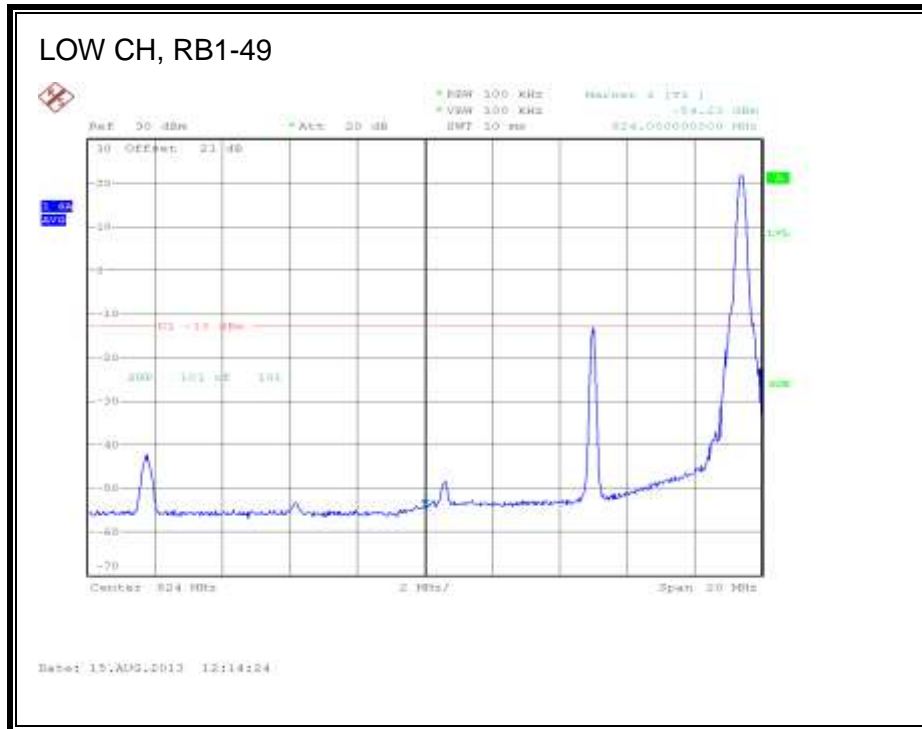

LTE QPSK Band 4 (15.0 MHz BAND WIDTH)

LTE 16QAM Band 4 (15.0 MHz BAND WIDTH)

LTE QPSK Band 4 (20.0 MHz BAND WIDTH)

LTE 16QAM Band 4 (20.0 MHz BAND WIDTH)

8.2.3. LTE BAND 5

1.4 MHz (QPSK)

LTE 16QAM Band 5 (1.4 MHz BAND WIDTH)

LTE QPSK Band 5 (3.0 MHz BAND WIDTH)

LTE 16QAM Band 5 (3.0 MHz BAND WIDTH)

LTE QPSK Band 5 (5.0 MHz BAND WIDTH)

LTE 16QAM Band 5 (5.0 MHz BAND WIDTH)

LTE QPSK Band 5 (10.0 MHz BAND WIDTH)

LTE 16QAM Band 5 (10.0 MHz BAND WIDTH)

8.2.4. LTE BAND 13

LTE QPSK 779.5 MHz Band 13, 775 – 777MHz (5MHz Bandwidth)

LTE 16QAM 779.5MHz Band 13, 775 - 777MHz (5MHz Bandwidth)

LTE QPSK 779.5MHz Band 13, 783 - 793MHz (5MHz Bandwidth)

LTE 16QAM 779.5MHz Band 13, 783 - 793MHz (5MHz Bandwidth)

LTE QPSK 779.5MHz Band 13, 763 - 775MHz (5MHz Bandwidth)

LTE 16QAM 779.5MHz Band 13, 763-775MHz (5MHz Bandwidth)

LTE QPSK 779.5MHz Band 13, 793 - 805MHz (5MHz Bandwidth)

LTE 16QAM 779.5MHz Band 13, 793 - 805MHz (5MHz Bandwidth)