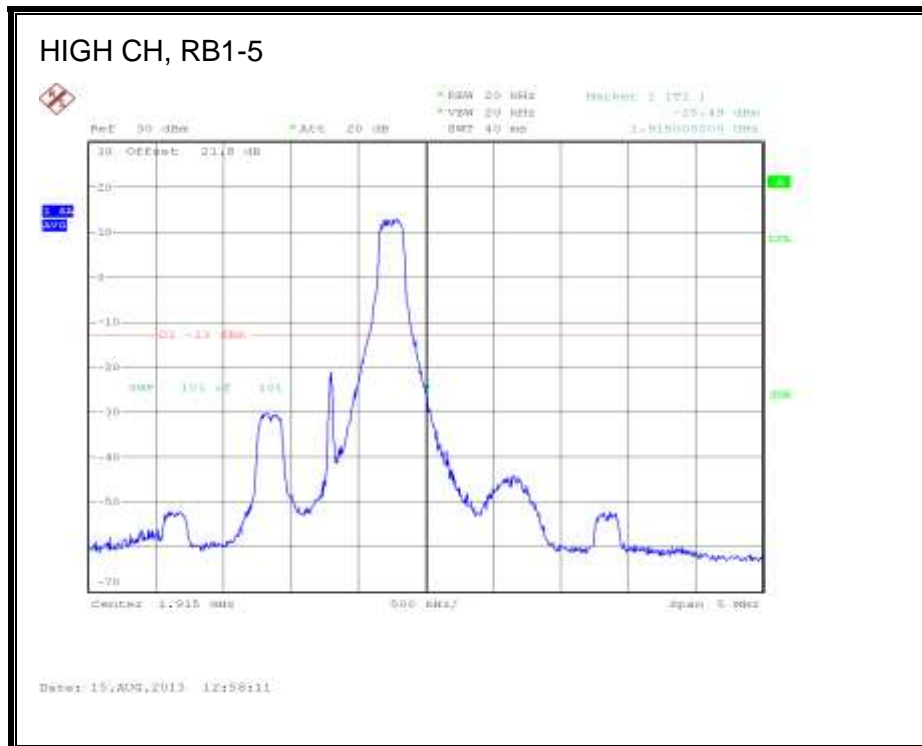

LTE QPSK 782MHz Band 13, 763 - 775MHz (10MHz Bandwidth)

LTE 16QAM 782MHz Band 13, 763 - 775MHz (10MHz Bandwidth)

LTE QPSK Band 13, 793 - 805MHz (10MHz Bandwidth)

LTE 16QAM Band 13, 793 - 805MHz (10MHz Bandwidth)

8.2.5. LTE BAND 17

5.0 MHz (QPSK)

LTE 16QAM Band 17 (5.0 MHz BAND WIDTH)

LTE QPSK Band 17 (10.0 MHz BAND WIDTH)

LTE 16QAM Band 17 (10.0 MHz BAND WIDTH)

8.2.6. LTE BAND 25

LTE QPSK Band 25 (1.4 MHz BAND WIDTH)

LTE 16QAM Band 25 (1.4 MHz BAND WIDTH)

LTE QPSK Band 25 (3.0 MHz BAND WIDTH)

LTE 16QAM Band 25 (3.0 MHz BAND WIDTH)

LTE QPSK Band 25 (5.0 MHz BAND WIDTH)