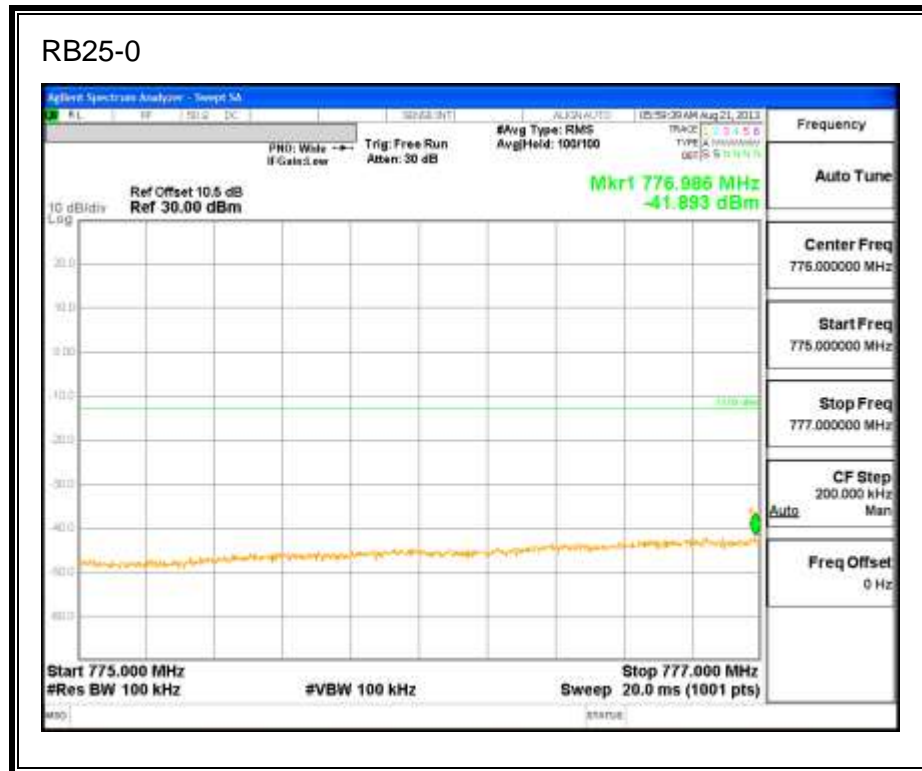

LTE QPSK 782MHz Band 13, 775 - 777MHz (5MHz Bandwidth)

LTE 16QAM 782MHz Band 13, 775 - 777MHz (5MHz Bandwidth)

LTE QPSK 782MHz Band 13, 783 - 793MHz (5MHz Bandwidth)

LTE 16QAM 782MHz Band 13, 783 - 793MHz (5MHz Bandwidth)

LTE QPSK 782MHz Band 13, 763 - 775MHz (5MHz Bandwidth)

LTE 16QAM 782MHz Band 13, 763-775MHz (5MHz Bandwidth)

LTE QPSK 782MHz Band 13, 793 - 805MHz (5MHz Bandwidth)

LTE 16QAM 782.5MHz Band 13, 793 - 805MHz (5MHz Bandwidth)

LTE QPSK 784.5 MHz Band 13, 775 - 777MHz (5MHz Bandwidth)

LTE 16QAM 784.5MHz Band 13, 775 - 777MHz (5MHz Bandwidth)

LTE QPSK 784.5MHz Band 13, 783 - 793MHz (5MHz Bandwidth)

LTE 16QAM 784.5MHz Band 13, 783 - 793MHz (5MHz Bandwidth)