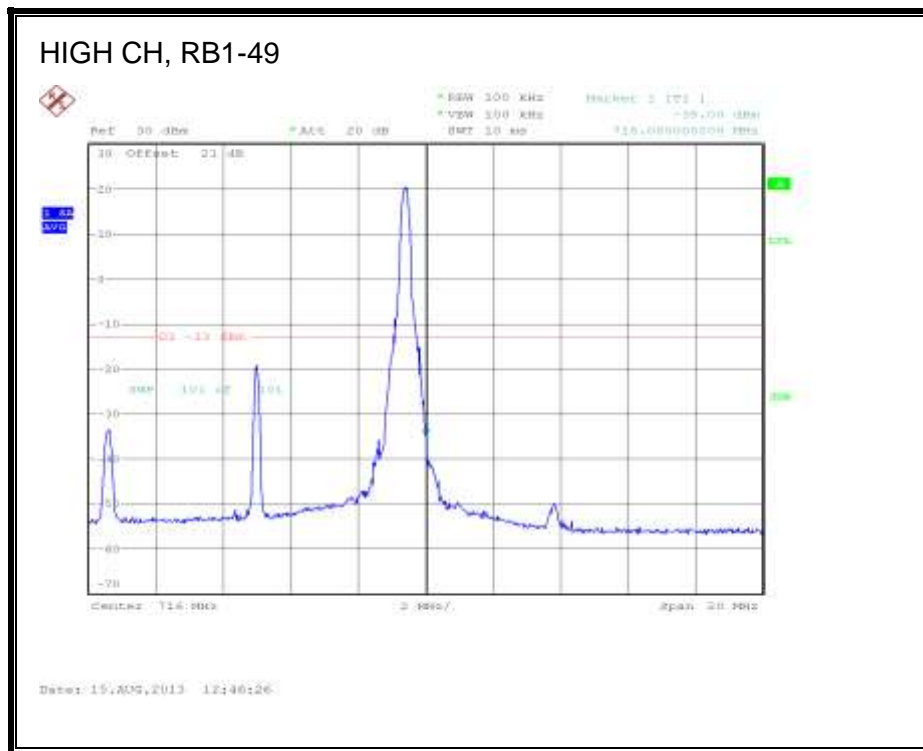

8.2.5. LTE BAND 17

5.0 MHz (QPSK)

LTE 16QAM Band 17 (5.0 MHz BAND WIDTH)

LTE QPSK Band 17 (10.0 MHz BAND WIDTH)

LTE 16QAM Band 17 (10.0 MHz BAND WIDTH)

8.2.6. LTE BAND 25

LTE QPSK Band 25 (1.4 MHz BAND WIDTH)

LTE 16QAM Band 25 (1.4 MHz BAND WIDTH)

LTE QPSK Band 25 (3.0 MHz BAND WIDTH)

LTE 16QAM Band 25 (3.0 MHz BAND WIDTH)

LTE QPSK Band 25 (5.0 MHz BAND WIDTH)