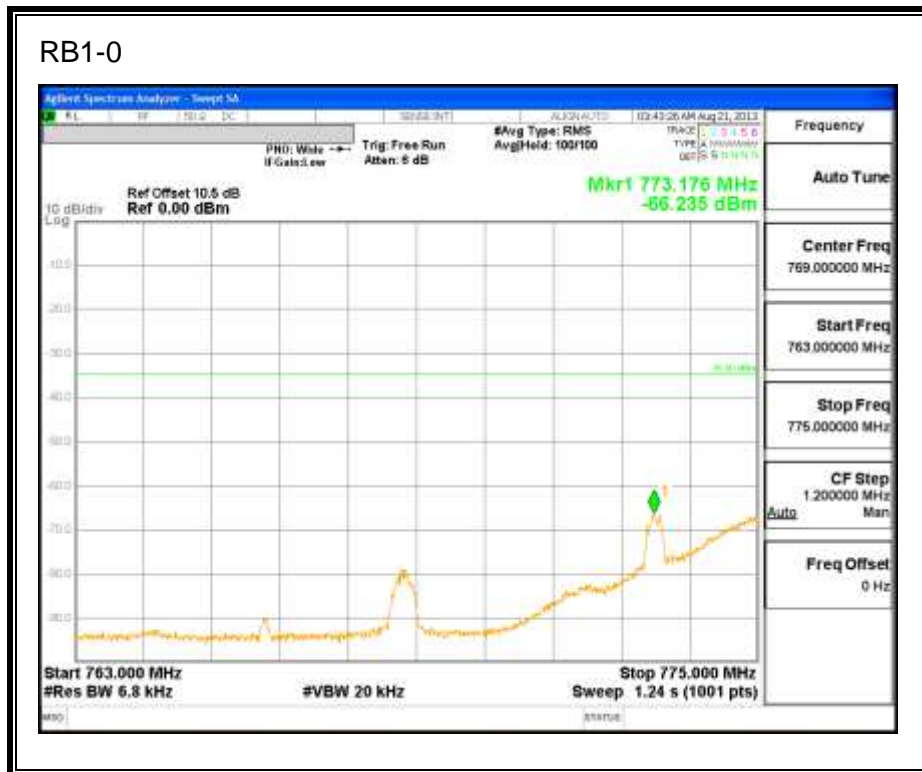

LTE QPSK 784.5MHz Band 13, 763 - 775MHz (5MHz Bandwidth)

LTE 16QAM 784.5MHz Band 13, 763-775MHz (5MHz Bandwidth)

LTE QPSK 784.5MHz Band 13, 793 - 805MHz (5MHz Bandwidth)

LTE 16QAM 784.5MHz Band 13, 793 - 805MHz (5MHz Bandwidth)

LTE QPSK 782MHz Band 13, 775 - 777MHz (10MHz Bandwidth)

LTE 16QAM Band 13, 775 - 777MHz (10MHz Bandwidth)

LTE QPSK 782MHz Band 13, 783 - 793MHz (10MHz Bandwidth)

LTE 16QAM Band 13, 782MHz 783 - 793MHz (10MHz Bandwidth)

LTE QPSK 782MHz Band 13, 763 - 775MHz (10MHz Bandwidth)

LTE 16QAM 782MHz Band 13, 763 - 775MHz (10MHz Bandwidth)

LTE QPSK Band 13, 793 - 805MHz (10MHz Bandwidth)

LTE 16QAM Band 13, 793 - 805MHz (10MHz Bandwidth)