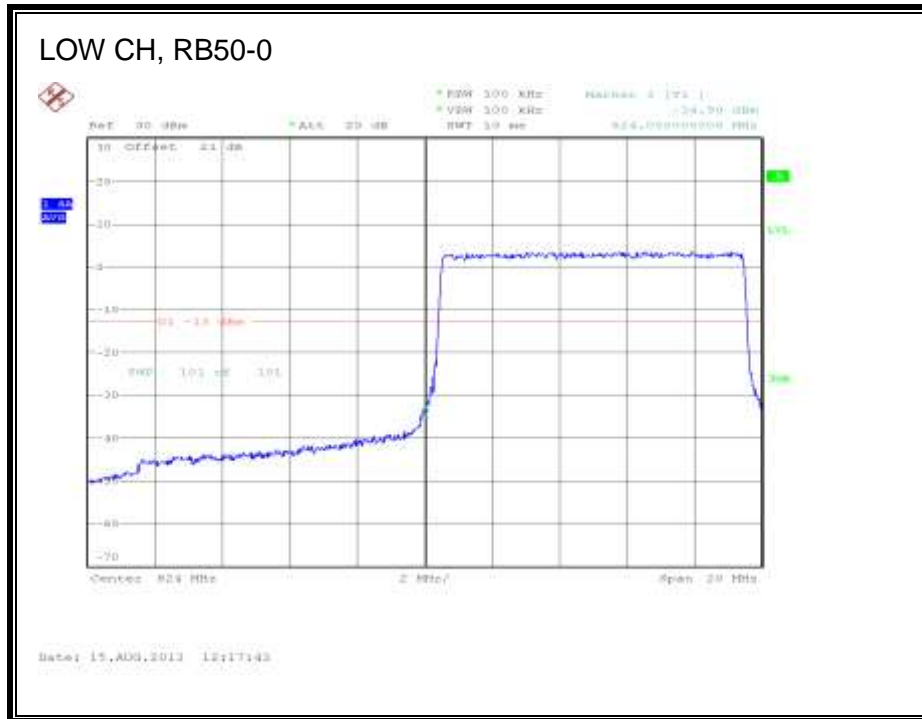

LTE QPSK Band 5 (3.0 MHz BAND WIDTH)

LTE 16QAM Band 5 (3.0 MHz BAND WIDTH)

LTE QPSK Band 5 (5.0 MHz BAND WIDTH)

LTE 16QAM Band 5 (5.0 MHz BAND WIDTH)

LTE QPSK Band 5 (10.0 MHz BAND WIDTH)

LTE 16QAM Band 5 (10.0 MHz BAND WIDTH)

8.2.4. LTE BAND 13

LTE QPSK 779.5 MHz Band 13, 775 – 777MHz (5MHz Bandwidth)

LTE 16QAM 779.5MHz Band 13, 775 - 777MHz (5MHz Bandwidth)

LTE QPSK 779.5MHz Band 13, 783 - 793MHz (5MHz Bandwidth)

LTE 16QAM 779.5MHz Band 13, 783 - 793MHz (5MHz Bandwidth)