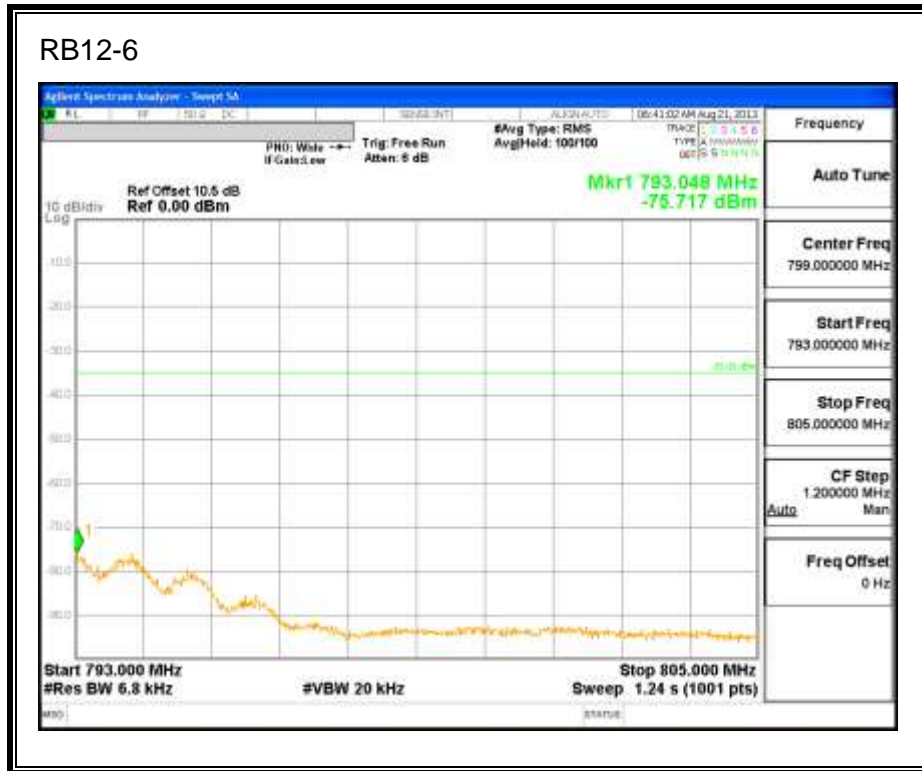

LTE QPSK 782MHz Band 13, 775 - 777MHz (5MHz Bandwidth)

LTE 16QAM 782MHz Band 13, 775 - 777MHz (5MHz Bandwidth)

LTE QPSK 782MHz Band 13, 783 - 793MHz (5MHz Bandwidth)

LTE 16QAM 782MHz Band 13, 783 - 793MHz (5MHz Bandwidth)

LTE QPSK 782MHz Band 13, 763 - 775MHz (5MHz Bandwidth)

LTE 16QAM 782MHz Band 13, 763-775MHz (5MHz Bandwidth)

LTE QPSK 782MHz Band 13, 793 - 805MHz (5MHz Bandwidth)

LTE 16QAM 782.5MHz Band 13, 793 - 805MHz (5MHz Bandwidth)

LTE QPSK 784.5 MHz Band 13, 775 - 777MHz (5MHz Bandwidth)

LTE 16QAM 784.5MHz Band 13, 775 - 777MHz (5MHz Bandwidth)

LTE QPSK 784.5MHz Band 13, 783 - 793MHz (5MHz Bandwidth)

LTE 16QAM 784.5MHz Band 13, 783 - 793MHz (5MHz Bandwidth)