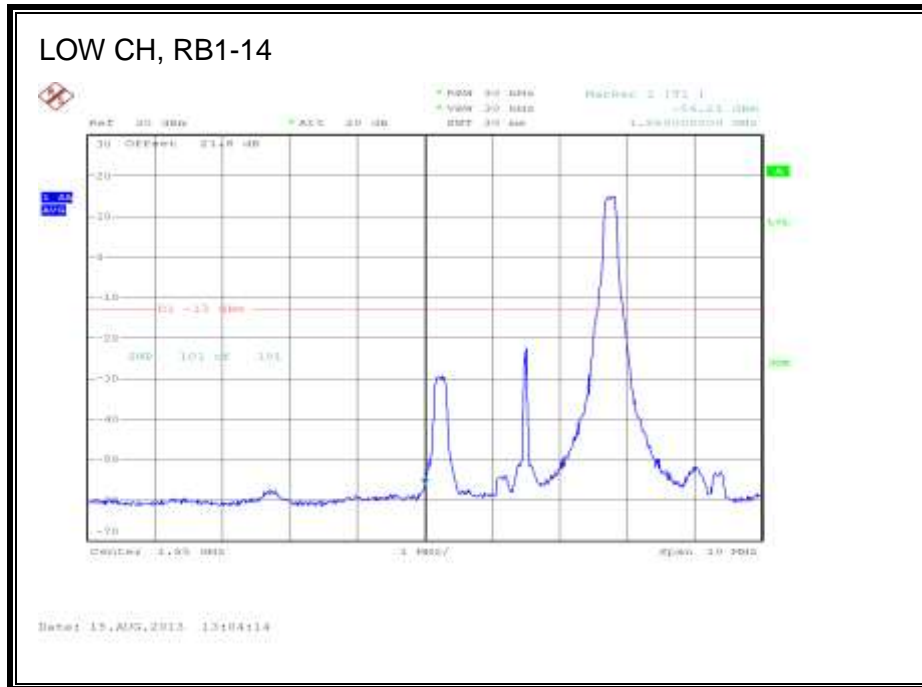

LTE 16QAM Band 25 (1.4 MHz BAND WIDTH)

LTE QPSK Band 25 (3.0 MHz BAND WIDTH)

LTE 16QAM Band 25 (3.0 MHz BAND WIDTH)

LTE QPSK Band 25 (5.0 MHz BAND WIDTH)