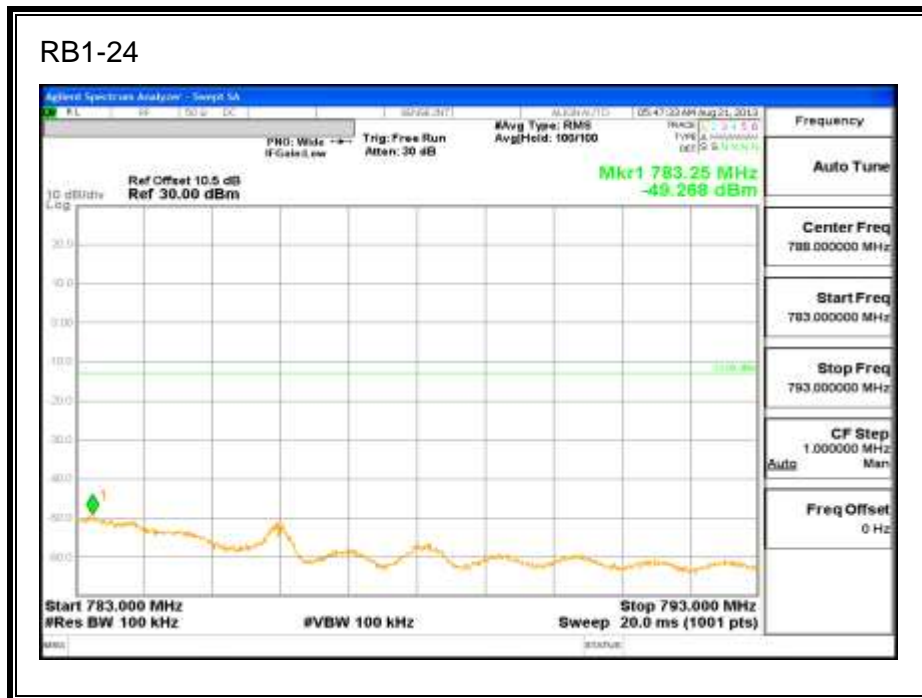

LTE QPSK Band 5 (3.0 MHz BAND WIDTH)

LTE 16QAM Band 5 (3.0 MHz BAND WIDTH)

LTE QPSK Band 5 (5.0 MHz BAND WIDTH)

LTE 16QAM Band 5 (5.0 MHz BAND WIDTH)

LTE QPSK Band 5 (10.0 MHz BAND WIDTH)

LTE 16QAM Band 5 (10.0 MHz BAND WIDTH)

8.2.4. LTE BAND 13

LTE QPSK 779.5 MHz Band 13, 775 – 777MHz (5MHz Bandwidth)

LTE 16QAM 779.5MHz Band 13, 775 - 777MHz (5MHz Bandwidth)

LTE QPSK 779.5MHz Band 13, 783 - 793MHz (5MHz Bandwidth)

LTE 16QAM 779.5MHz Band 13, 783 - 793MHz (5MHz Bandwidth)

LTE QPSK 779.5MHz Band 13, 763 - 775MHz (5MHz Bandwidth)

LTE 16QAM 779.5MHz Band 13, 763-775MHz (5MHz Bandwidth)

LTE QPSK 779.5MHz Band 13, 793 - 805MHz (5MHz Bandwidth)

LTE 16QAM 779.5MHz Band 13, 793 - 805MHz (5MHz Bandwidth)

LTE QPSK 782MHz Band 13, 775 - 777MHz (5MHz Bandwidth)

LTE 16QAM 782MHz Band 13, 775 - 777MHz (5MHz Bandwidth)

LTE QPSK 782MHz Band 13, 783 - 793MHz (5MHz Bandwidth)

LTE 16QAM 782MHz Band 13, 783 - 793MHz (5MHz Bandwidth)