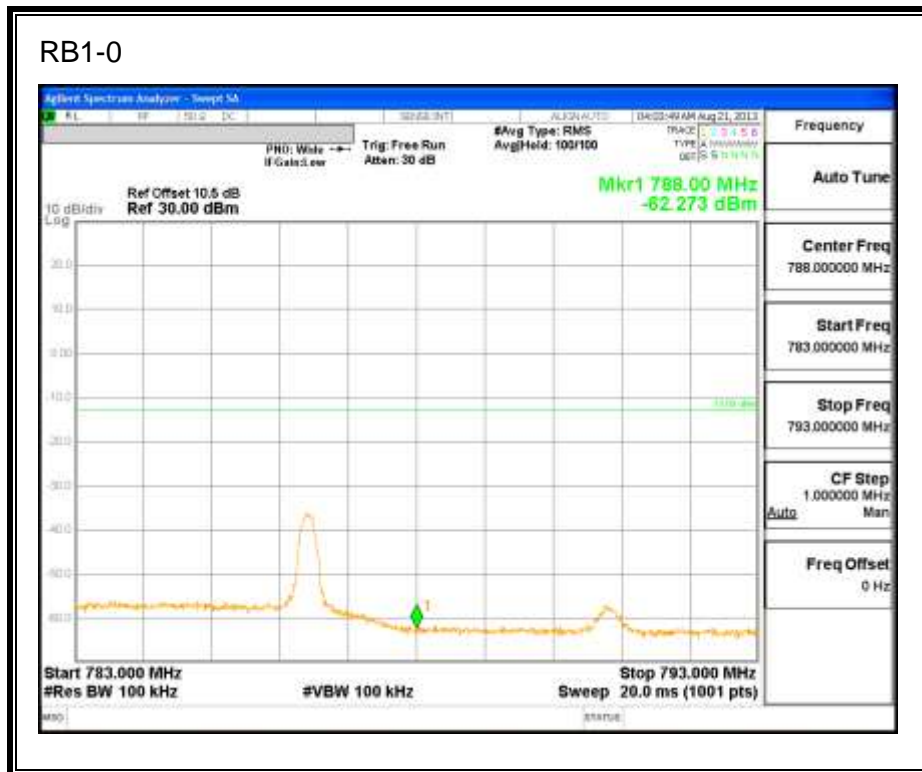

LTE QPSK 784.5MHz Band 13, 763 - 775MHz (5MHz Bandwidth)

LTE 16QAM 784.5MHz Band 13, 763-775MHz (5MHz Bandwidth)

LTE QPSK 784.5MHz Band 13, 793 - 805MHz (5MHz Bandwidth)

LTE 16QAM 784.5MHz Band 13, 793 - 805MHz (5MHz Bandwidth)

LTE QPSK 782MHz Band 13, 775 - 777MHz (10MHz Bandwidth)

LTE 16QAM Band 13, 775 - 777MHz (10MHz Bandwidth)

LTE QPSK 782MHz Band 13, 783 - 793MHz (10MHz Bandwidth)

LTE 16QAM Band 13, 782MHz 783 - 793MHz (10MHz Bandwidth)

LTE QPSK 782MHz Band 13, 763 - 775MHz (10MHz Bandwidth)

LTE 16QAM 782MHz Band 13, 763 - 775MHz (10MHz Bandwidth)

LTE QPSK Band 13, 793 - 805MHz (10MHz Bandwidth)

LTE 16QAM Band 13, 793 - 805MHz (10MHz Bandwidth)