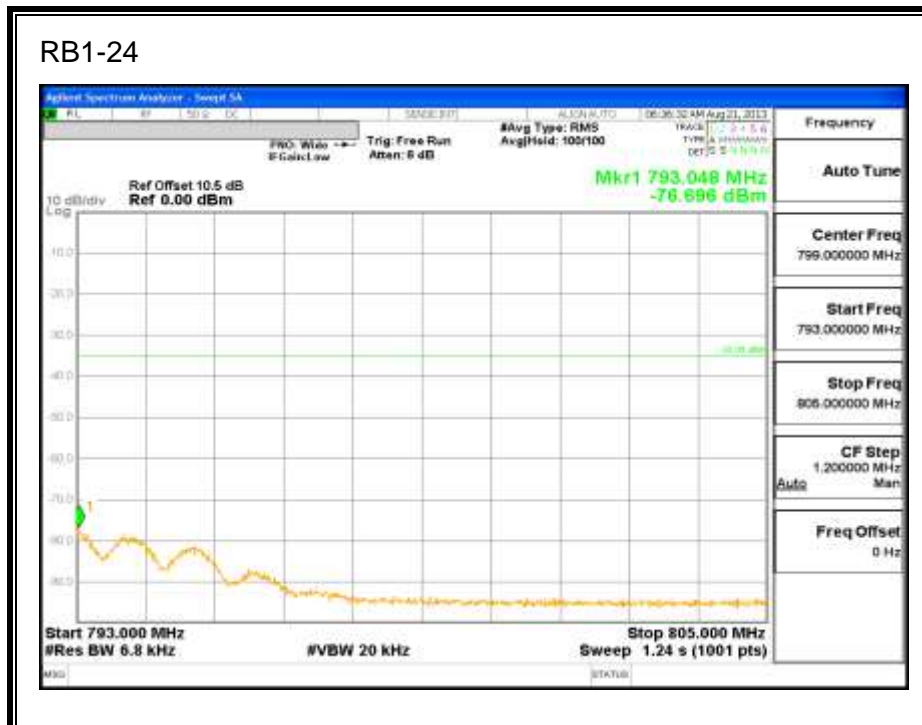

LTE QPSK 782MHz Band 13, 775 - 777MHz (5MHz Bandwidth)

LTE 16QAM 782MHz Band 13, 775 - 777MHz (5MHz Bandwidth)

LTE QPSK 782MHz Band 13, 783 - 793MHz (5MHz Bandwidth)

LTE 16QAM 782MHz Band 13, 783 - 793MHz (5MHz Bandwidth)

LTE QPSK 782MHz Band 13, 763 - 775MHz (5MHz Bandwidth)

LTE 16QAM 782MHz Band 13, 763-775MHz (5MHz Bandwidth)

LTE QPSK 782MHz Band 13, 793 - 805MHz (5MHz Bandwidth)

LTE 16QAM 782.5MHz Band 13, 793 - 805MHz (5MHz Bandwidth)

LTE QPSK 784.5 MHz Band 13, 775 - 777MHz (5MHz Bandwidth)

LTE 16QAM 784.5MHz Band 13, 775 - 777MHz (5MHz Bandwidth)

LTE QPSK 784.5MHz Band 13, 783 - 793MHz (5MHz Bandwidth)

LTE 16QAM 784.5MHz Band 13, 783 - 793MHz (5MHz Bandwidth)