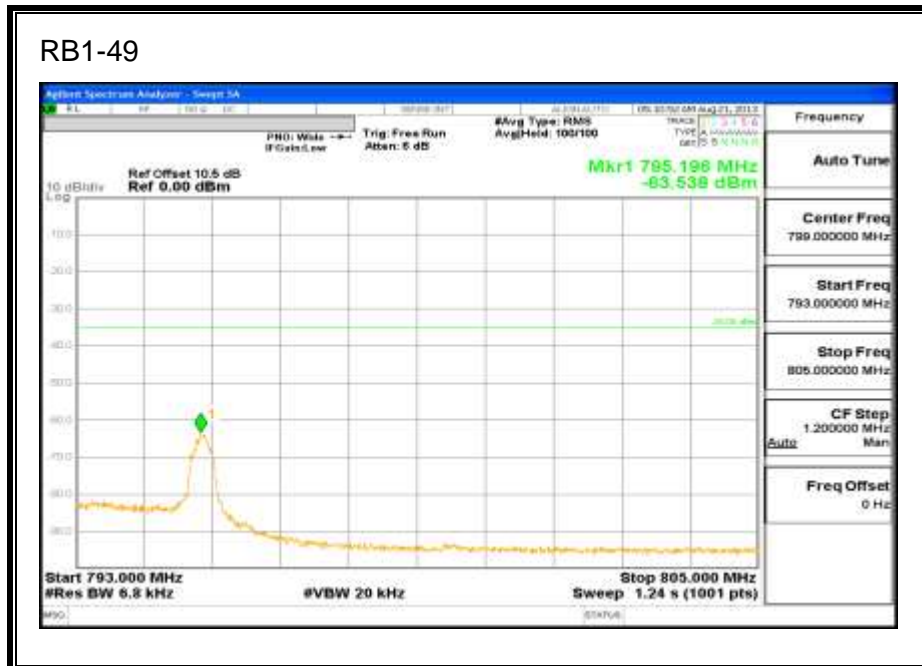

LTE QPSK 782MHz Band 13, 775 - 777MHz (10MHz Bandwidth)

LTE 16QAM Band 13, 775 - 777MHz (10MHz Bandwidth)

LTE QPSK 782MHz Band 13, 783 - 793MHz (10MHz Bandwidth)

LTE 16QAM Band 13, 782MHz 783 - 793MHz (10MHz Bandwidth)

LTE QPSK 782MHz Band 13, 763 - 775MHz (10MHz Bandwidth)

LTE 16QAM 782MHz Band 13, 763 - 775MHz (10MHz Bandwidth)

LTE QPSK Band 13, 793 - 805MHz (10MHz Bandwidth)

LTE 16QAM Band 13, 793 - 805MHz (10MHz Bandwidth)

8.2.5. LTE BAND 17

5.0 MHz (QPSK)

LTE 16QAM Band 17 (5.0 MHz BAND WIDTH)

LTE QPSK Band 17 (10.0 MHz BAND WIDTH)

LTE 16QAM Band 17 (10.0 MHz BAND WIDTH)

8.2.6. LTE BAND 25

LTE QPSK Band 25 (1.4 MHz BAND WIDTH)

LTE 16QAM Band 25 (1.4 MHz BAND WIDTH)

LTE QPSK Band 25 (3.0 MHz BAND WIDTH)

LTE 16QAM Band 25 (3.0 MHz BAND WIDTH)

LTE QPSK Band 25 (5.0 MHz BAND WIDTH)