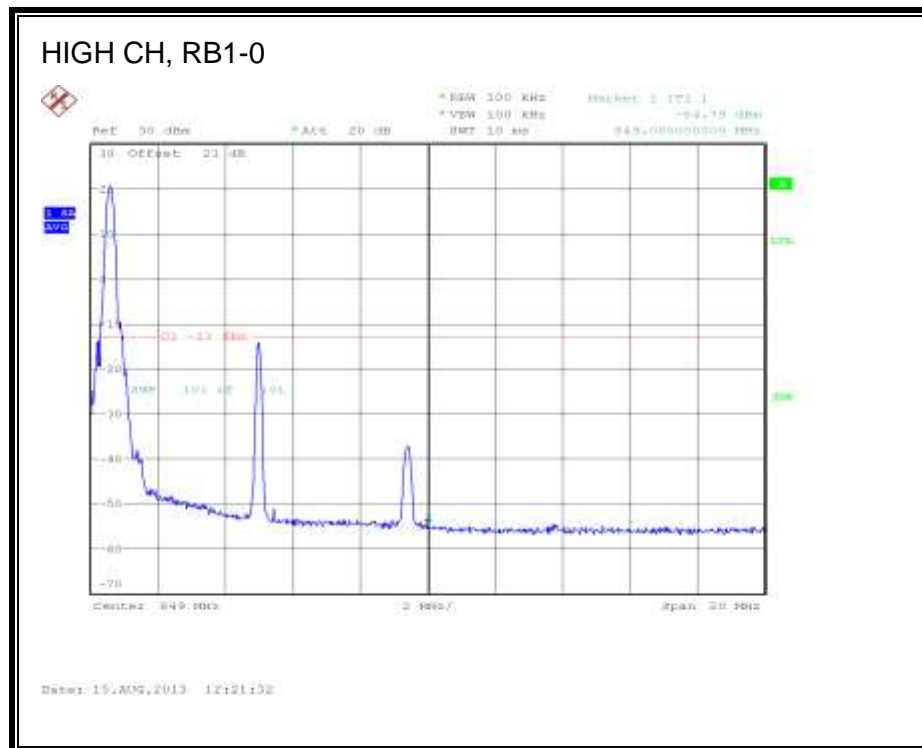

LTE QPSK Band 4 (15.0 MHz BAND WIDTH)

LTE 16QAM Band 4 (15.0 MHz BAND WIDTH)

LTE QPSK Band 4 (20.0 MHz BAND WIDTH)

LTE 16QAM Band 4 (20.0 MHz BAND WIDTH)

8.2.3. LTE BAND 5

1.4 MHz (QPSK)

LTE 16QAM Band 5 (1.4 MHz BAND WIDTH)

LTE QPSK Band 5 (3.0 MHz BAND WIDTH)

LTE 16QAM Band 5 (3.0 MHz BAND WIDTH)

LTE QPSK Band 5 (5.0 MHz BAND WIDTH)

LTE 16QAM Band 5 (5.0 MHz BAND WIDTH)

LTE QPSK Band 5 (10.0 MHz BAND WIDTH)

LTE 16QAM Band 5 (10.0 MHz BAND WIDTH)

8.2.4. LTE BAND 13

LTE QPSK 779.5 MHz Band 13, 775 – 777MHz (5MHz Bandwidth)

LTE 16QAM 779.5MHz Band 13, 775 - 777MHz (5MHz Bandwidth)

LTE QPSK 779.5MHz Band 13, 783 - 793MHz (5MHz Bandwidth)

LTE 16QAM 779.5MHz Band 13, 783 - 793MHz (5MHz Bandwidth)