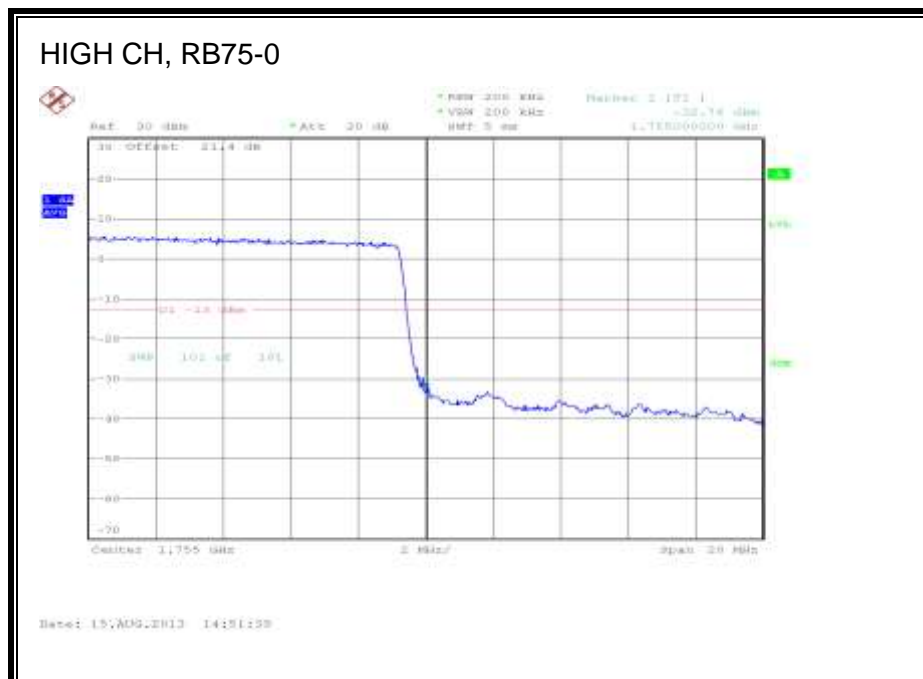

LTE QPSK Band 4 (15.0 MHz BAND WIDTH)

LTE 16QAM Band 4 (15.0 MHz BAND WIDTH)

LTE QPSK Band 4 (20.0 MHz BAND WIDTH)

LTE 16QAM Band 4 (20.0 MHz BAND WIDTH)

8.2.3. LTE BAND 5

1.4 MHz (QPSK)

LTE 16QAM Band 5 (1.4 MHz BAND WIDTH)

LTE QPSK Band 5 (3.0 MHz BAND WIDTH)

LTE 16QAM Band 5 (3.0 MHz BAND WIDTH)

LTE QPSK Band 5 (5.0 MHz BAND WIDTH)

LTE 16QAM Band 5 (5.0 MHz BAND WIDTH)

LTE QPSK Band 5 (10.0 MHz BAND WIDTH)

LTE 16QAM Band 5 (10.0 MHz BAND WIDTH)