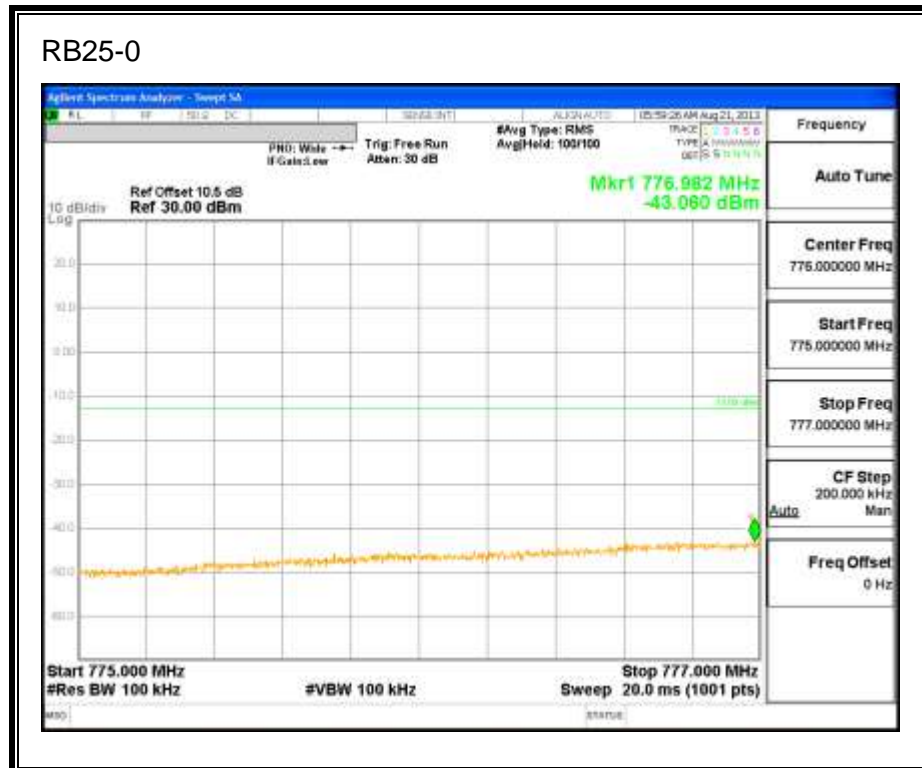

LTE QPSK 782MHz Band 13, 775 - 777MHz (5MHz Bandwidth)

LTE 16QAM 782MHz Band 13, 775 - 777MHz (5MHz Bandwidth)

LTE QPSK 782MHz Band 13, 783 - 793MHz (5MHz Bandwidth)

LTE 16QAM 782MHz Band 13, 783 - 793MHz (5MHz Bandwidth)

LTE QPSK 782MHz Band 13, 763 - 775MHz (5MHz Bandwidth)

LTE 16QAM 782MHz Band 13, 763-775MHz (5MHz Bandwidth)

LTE QPSK 782MHz Band 13, 793 - 805MHz (5MHz Bandwidth)

LTE 16QAM 782.5MHz Band 13, 793 - 805MHz (5MHz Bandwidth)

LTE QPSK 784.5 MHz Band 13, 775 - 777MHz (5MHz Bandwidth)

LTE 16QAM 784.5MHz Band 13, 775 - 777MHz (5MHz Bandwidth)

LTE QPSK 784.5MHz Band 13, 783 - 793MHz (5MHz Bandwidth)

LTE 16QAM 784.5MHz Band 13, 783 - 793MHz (5MHz Bandwidth)