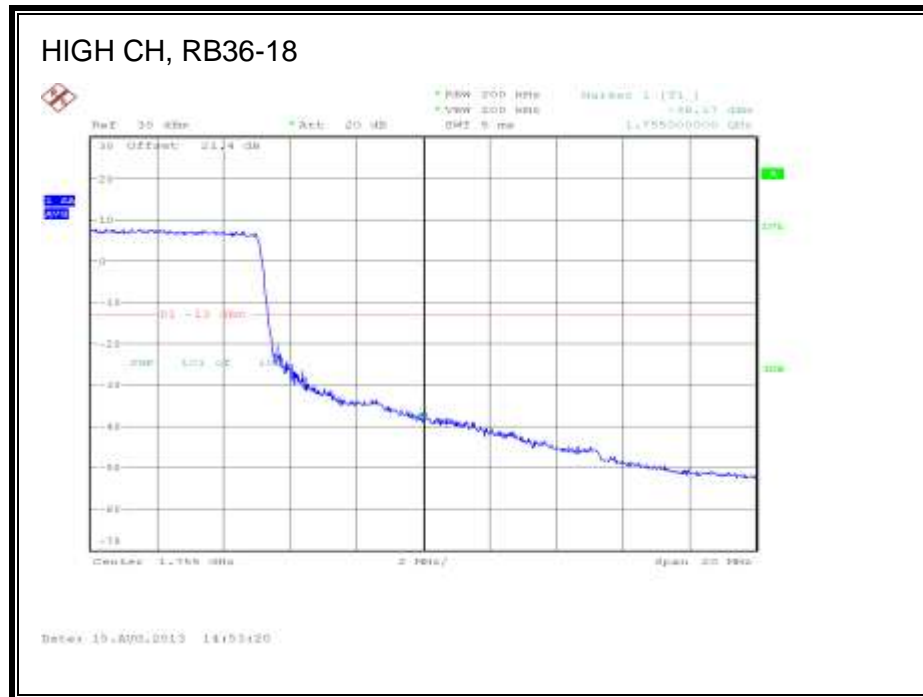

LTE QPSK Band 4 (15.0 MHz BAND WIDTH)

LTE 16QAM Band 4 (15.0 MHz BAND WIDTH)

LTE QPSK Band 4 (20.0 MHz BAND WIDTH)

LTE 16QAM Band 4 (20.0 MHz BAND WIDTH)

8.2.3. LTE BAND 5

1.4 MHz (QPSK)

LTE 16QAM Band 5 (1.4 MHz BAND WIDTH)

LTE QPSK Band 5 (3.0 MHz BAND WIDTH)

LTE 16QAM Band 5 (3.0 MHz BAND WIDTH)

LTE QPSK Band 5 (5.0 MHz BAND WIDTH)

LTE 16QAM Band 5 (5.0 MHz BAND WIDTH)

LTE QPSK Band 5 (10.0 MHz BAND WIDTH)

LTE 16QAM Band 5 (10.0 MHz BAND WIDTH)