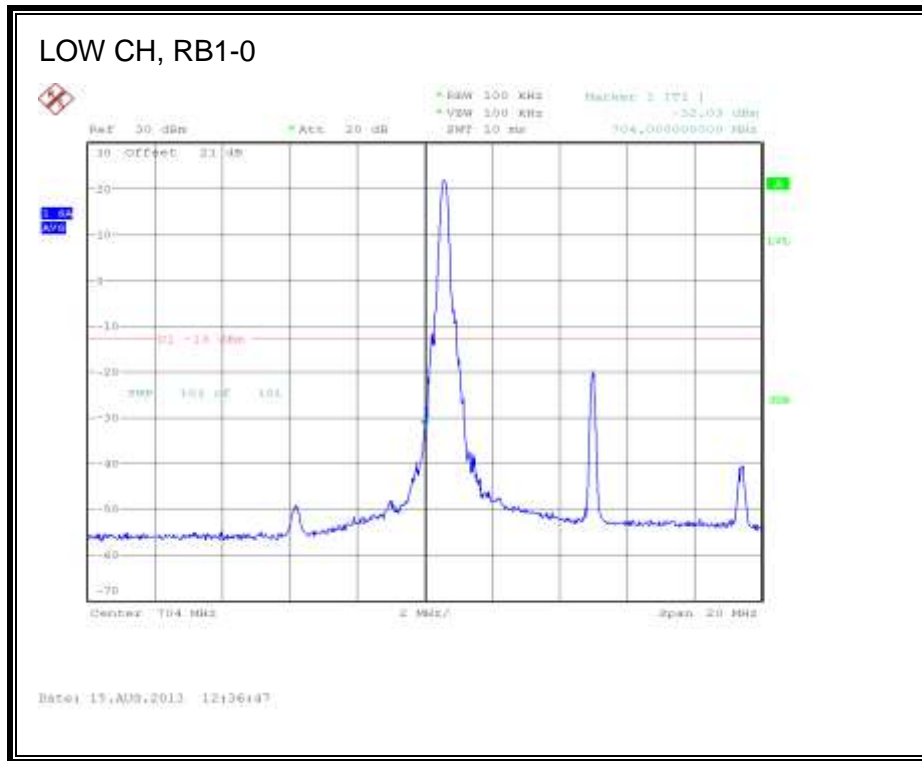

LTE QPSK 782MHz Band 13, 763 - 775MHz (10MHz Bandwidth)

LTE 16QAM 782MHz Band 13, 763 - 775MHz (10MHz Bandwidth)

LTE QPSK Band 13, 793 - 805MHz (10MHz Bandwidth)

LTE 16QAM Band 13, 793 - 805MHz (10MHz Bandwidth)

8.2.5. LTE BAND 17

5.0 MHz (QPSK)

LTE 16QAM Band 17 (5.0 MHz BAND WIDTH)

LTE QPSK Band 17 (10.0 MHz BAND WIDTH)

LTE 16QAM Band 17 (10.0 MHz BAND WIDTH)

8.2.6. LTE BAND 25

LTE QPSK Band 25 (1.4 MHz BAND WIDTH)

LTE 16QAM Band 25 (1.4 MHz BAND WIDTH)

LTE QPSK Band 25 (3.0 MHz BAND WIDTH)

LTE 16QAM Band 25 (3.0 MHz BAND WIDTH)

LTE QPSK Band 25 (5.0 MHz BAND WIDTH)