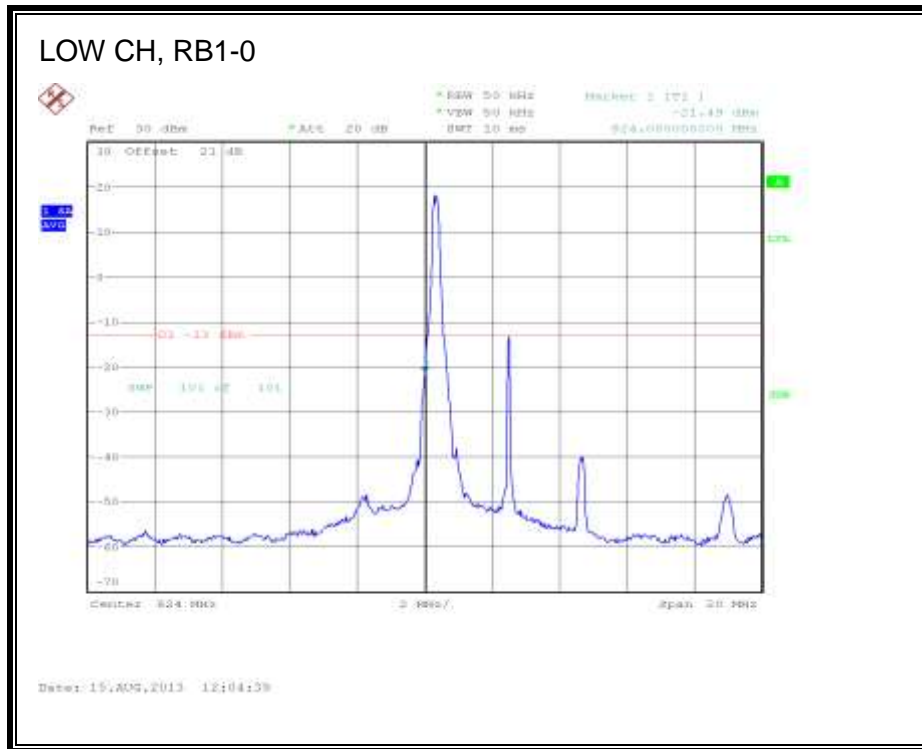

LTE QPSK Band 4 (15.0 MHz BAND WIDTH)

LTE 16QAM Band 4 (15.0 MHz BAND WIDTH)

LTE QPSK Band 4 (20.0 MHz BAND WIDTH)

LTE 16QAM Band 4 (20.0 MHz BAND WIDTH)

8.2.3. LTE BAND 5

1.4 MHz (QPSK)

LTE 16QAM Band 5 (1.4 MHz BAND WIDTH)

LTE QPSK Band 5 (3.0 MHz BAND WIDTH)

LTE 16QAM Band 5 (3.0 MHz BAND WIDTH)

LTE QPSK Band 5 (5.0 MHz BAND WIDTH)

LTE 16QAM Band 5 (5.0 MHz BAND WIDTH)

LTE QPSK Band 5 (10.0 MHz BAND WIDTH)

LTE 16QAM Band 5 (10.0 MHz BAND WIDTH)

8.2.4. LTE BAND 13

LTE QPSK 779.5 MHz Band 13, 775 – 777MHz (5MHz Bandwidth)

LTE 16QAM 779.5MHz Band 13, 775 - 777MHz (5MHz Bandwidth)

LTE QPSK 779.5MHz Band 13, 783 - 793MHz (5MHz Bandwidth)

LTE 16QAM 779.5MHz Band 13, 783 - 793MHz (5MHz Bandwidth)

LTE QPSK 779.5MHz Band 13, 763 - 775MHz (5MHz Bandwidth)

LTE 16QAM 779.5MHz Band 13, 763-775MHz (5MHz Bandwidth)

LTE QPSK 779.5MHz Band 13, 793 - 805MHz (5MHz Bandwidth)

LTE 16QAM 779.5MHz Band 13, 793 - 805MHz (5MHz Bandwidth)