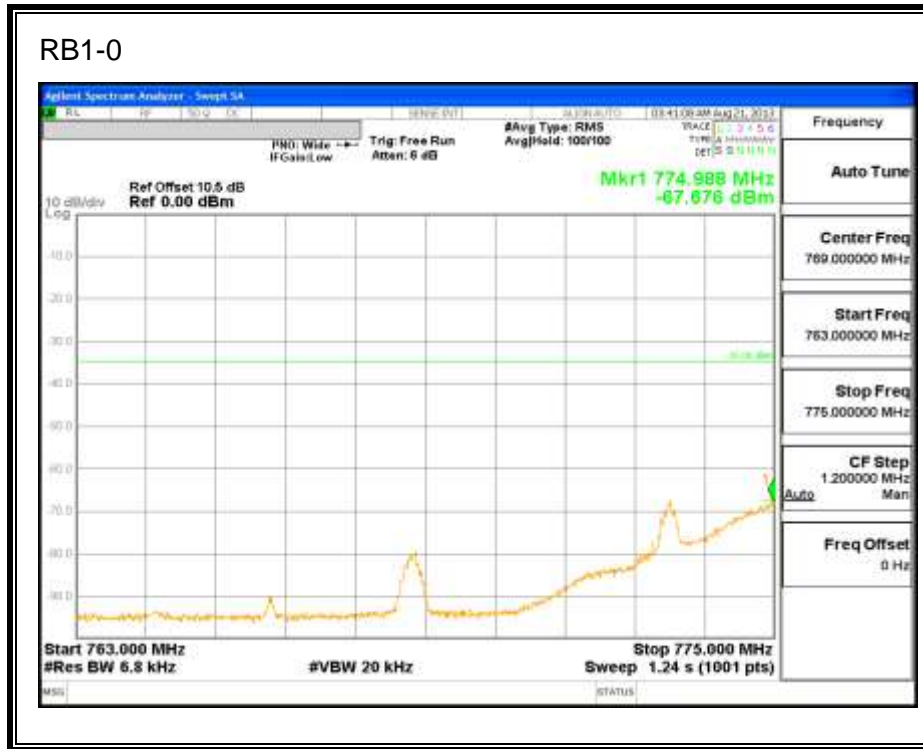

LTE QPSK 784.5MHz Band 13, 763 - 775MHz (5MHz Bandwidth)

LTE 16QAM 784.5MHz Band 13, 763-775MHz (5MHz Bandwidth)

LTE QPSK 784.5MHz Band 13, 793 - 805MHz (5MHz Bandwidth)

LTE 16QAM 784.5MHz Band 13, 793 - 805MHz (5MHz Bandwidth)

LTE QPSK 782MHz Band 13, 775 - 777MHz (10MHz Bandwidth)

LTE 16QAM Band 13, 775 - 777MHz (10MHz Bandwidth)

LTE QPSK 782MHz Band 13, 783 - 793MHz (10MHz Bandwidth)

LTE 16QAM Band 13, 782MHz 783 - 793MHz (10MHz Bandwidth)

LTE QPSK 782MHz Band 13, 763 - 775MHz (10MHz Bandwidth)

LTE 16QAM 782MHz Band 13, 763 - 775MHz (10MHz Bandwidth)

LTE QPSK Band 13, 793 - 805MHz (10MHz Bandwidth)

LTE 16QAM Band 13, 793 - 805MHz (10MHz Bandwidth)