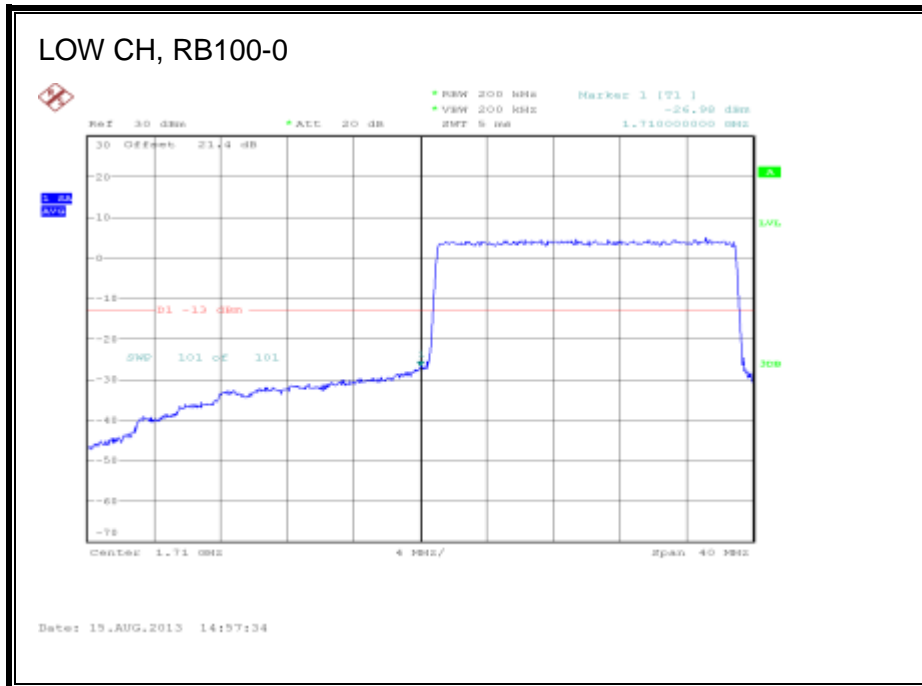

LTE QPSK Band 4 (15.0 MHz BAND WIDTH)

LTE 16QAM Band 4 (15.0 MHz BAND WIDTH)

LTE QPSK Band 4 (20.0 MHz BAND WIDTH)

LTE 16QAM Band 4 (20.0 MHz BAND WIDTH)

8.2.3. LTE BAND 5

1.4 MHz (QPSK)

LTE 16QAM Band 5 (1.4 MHz BAND WIDTH)

LTE QPSK Band 5 (3.0 MHz BAND WIDTH)

LTE 16QAM Band 5 (3.0 MHz BAND WIDTH)

LTE QPSK Band 5 (5.0 MHz BAND WIDTH)

LTE 16QAM Band 5 (5.0 MHz BAND WIDTH)

LTE QPSK Band 5 (10.0 MHz BAND WIDTH)

LTE 16QAM Band 5 (10.0 MHz BAND WIDTH)

8.2.4. LTE BAND 13

LTE QPSK 779.5 MHz Band 13, 775 – 777MHz (5MHz Bandwidth)

LTE 16QAM 779.5MHz Band 13, 775 - 777MHz (5MHz Bandwidth)

LTE QPSK 779.5MHz Band 13, 783 - 793MHz (5MHz Bandwidth)

LTE 16QAM 779.5MHz Band 13, 783 - 793MHz (5MHz Bandwidth)