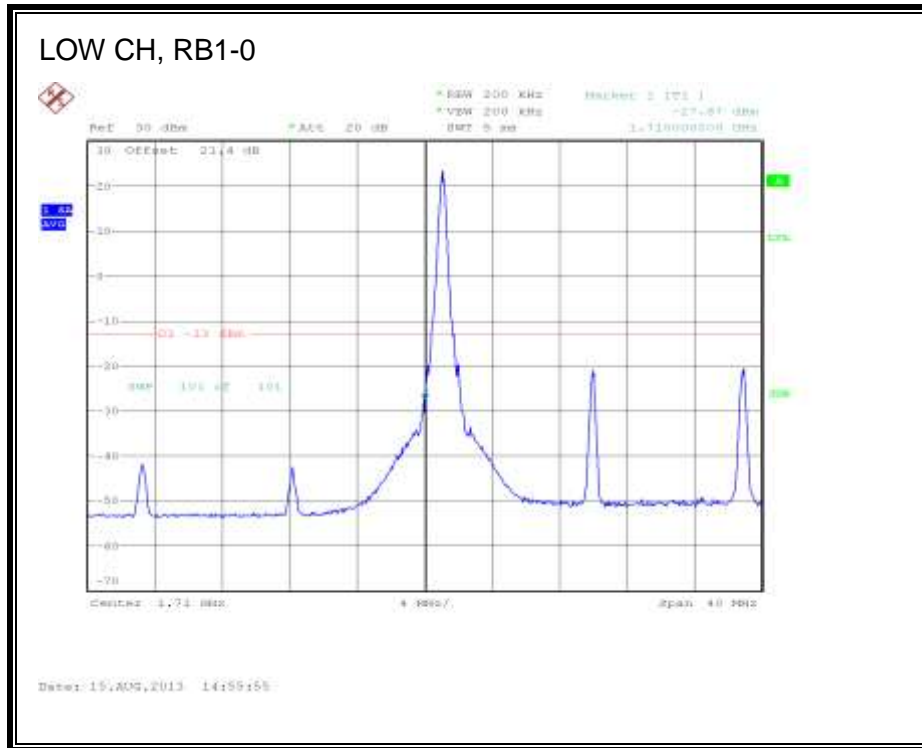

LTE QPSK Band 4 (15.0 MHz BAND WIDTH)

LTE 16QAM Band 4 (15.0 MHz BAND WIDTH)

LTE QPSK Band 4 (20.0 MHz BAND WIDTH)

LTE 16QAM Band 4 (20.0 MHz BAND WIDTH)

8.2.3. LTE BAND 5

1.4 MHz (QPSK)

LTE 16QAM Band 5 (1.4 MHz BAND WIDTH)

LTE QPSK Band 5 (3.0 MHz BAND WIDTH)

LTE 16QAM Band 5 (3.0 MHz BAND WIDTH)

LTE QPSK Band 5 (5.0 MHz BAND WIDTH)

LTE 16QAM Band 5 (5.0 MHz BAND WIDTH)

LTE QPSK Band 5 (10.0 MHz BAND WIDTH)

LTE 16QAM Band 5 (10.0 MHz BAND WIDTH)