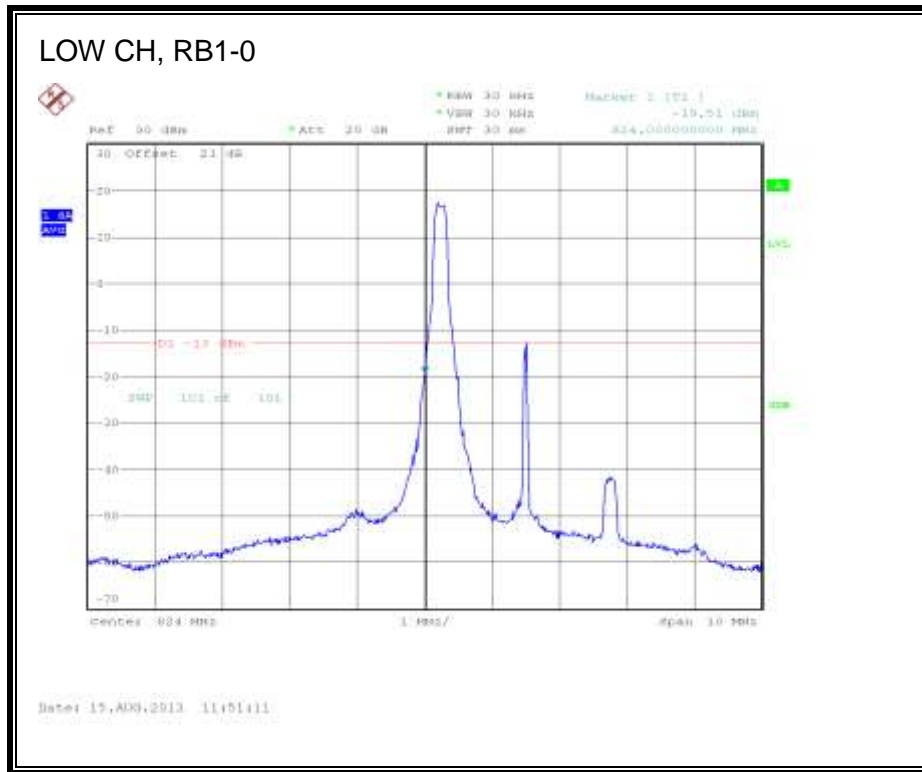

LTE QPSK Band 4 (15.0 MHz BAND WIDTH)

LTE 16QAM Band 4 (15.0 MHz BAND WIDTH)

LTE QPSK Band 4 (20.0 MHz BAND WIDTH)

LTE 16QAM Band 4 (20.0 MHz BAND WIDTH)

8.2.3. LTE BAND 5

1.4 MHz (QPSK)

LTE 16QAM Band 5 (1.4 MHz BAND WIDTH)

LTE QPSK Band 5 (3.0 MHz BAND WIDTH)

LTE 16QAM Band 5 (3.0 MHz BAND WIDTH)

LTE QPSK Band 5 (5.0 MHz BAND WIDTH)

LTE 16QAM Band 5 (5.0 MHz BAND WIDTH)

LTE QPSK Band 5 (10.0 MHz BAND WIDTH)

LTE 16QAM Band 5 (10.0 MHz BAND WIDTH)