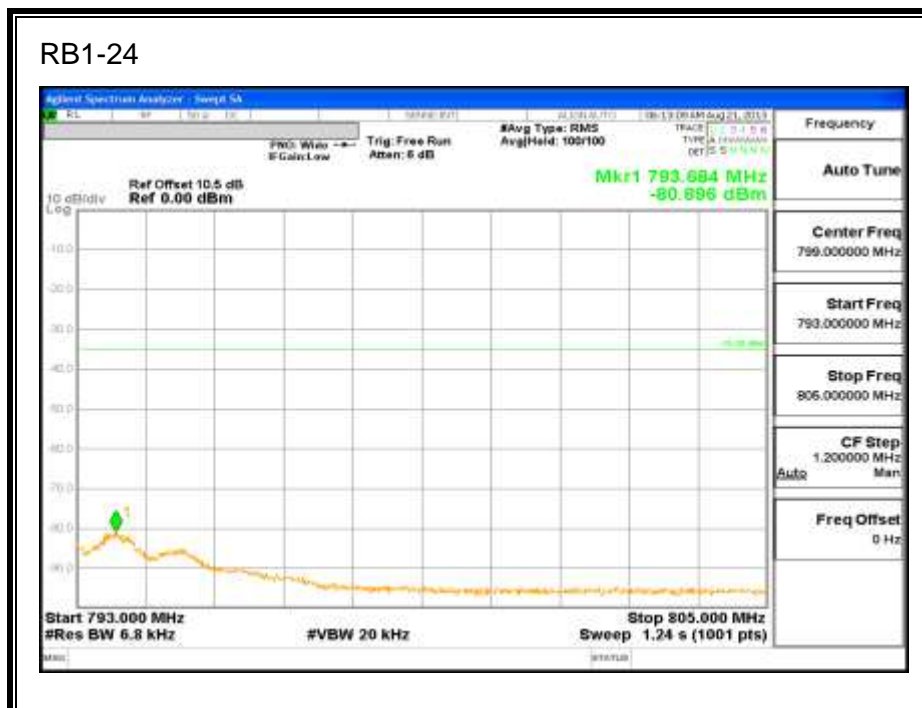

8.2.4. LTE BAND 13

LTE QPSK 779.5 MHz Band 13, 775 – 777MHz (5MHz Bandwidth)

LTE 16QAM 779.5MHz Band 13, 775 - 777MHz (5MHz Bandwidth)

LTE QPSK 779.5MHz Band 13, 783 - 793MHz (5MHz Bandwidth)

LTE 16QAM 779.5MHz Band 13, 783 - 793MHz (5MHz Bandwidth)

LTE QPSK 779.5MHz Band 13, 763 - 775MHz (5MHz Bandwidth)

LTE 16QAM 779.5MHz Band 13, 763-775MHz (5MHz Bandwidth)

LTE QPSK 779.5MHz Band 13, 793 - 805MHz (5MHz Bandwidth)

LTE 16QAM 779.5MHz Band 13, 793 - 805MHz (5MHz Bandwidth)

LTE QPSK 782MHz Band 13, 775 - 777MHz (5MHz Bandwidth)

LTE 16QAM 782MHz Band 13, 775 - 777MHz (5MHz Bandwidth)

LTE QPSK 782MHz Band 13, 783 - 793MHz (5MHz Bandwidth)

LTE 16QAM 782MHz Band 13, 783 - 793MHz (5MHz Bandwidth)

LTE QPSK 782MHz Band 13, 763 - 775MHz (5MHz Bandwidth)

LTE 16QAM 782MHz Band 13, 763-775MHz (5MHz Bandwidth)

LTE QPSK 782MHz Band 13, 793 - 805MHz (5MHz Bandwidth)

LTE 16QAM 782.5MHz Band 13, 793 - 805MHz (5MHz Bandwidth)