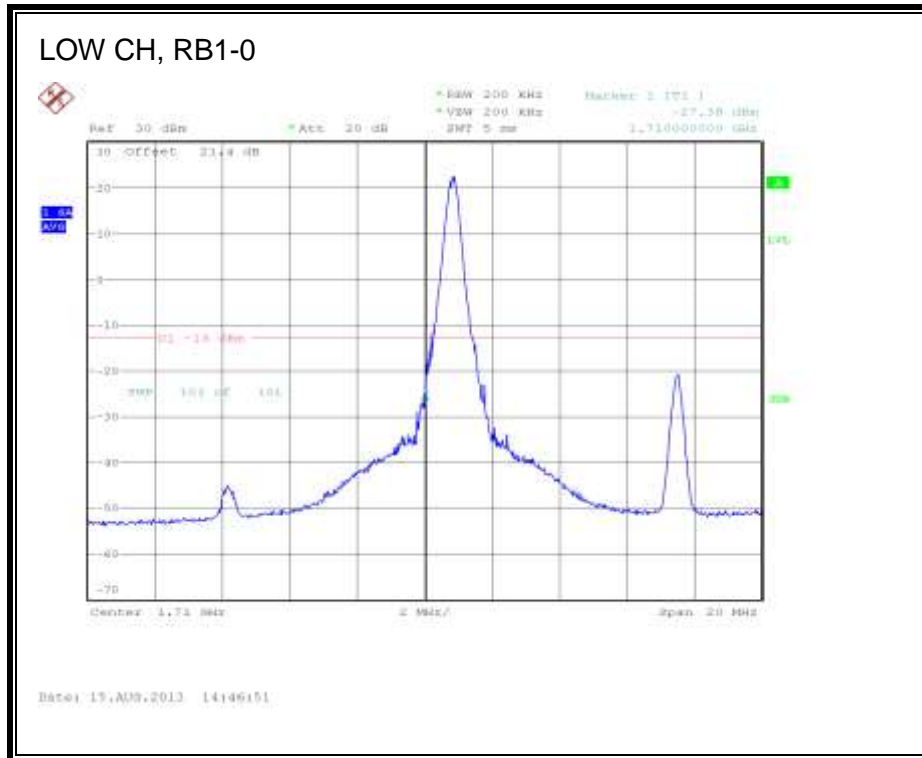

LTE QPSK Band 4 (15.0 MHz BAND WIDTH)

LTE 16QAM Band 4 (15.0 MHz BAND WIDTH)

LTE QPSK Band 4 (20.0 MHz BAND WIDTH)

LTE 16QAM Band 4 (20.0 MHz BAND WIDTH)

8.2.3. LTE BAND 5

1.4 MHz (QPSK)

LTE 16QAM Band 5 (1.4 MHz BAND WIDTH)

LTE QPSK Band 5 (3.0 MHz BAND WIDTH)

LTE 16QAM Band 5 (3.0 MHz BAND WIDTH)

LTE QPSK Band 5 (5.0 MHz BAND WIDTH)

LTE 16QAM Band 5 (5.0 MHz BAND WIDTH)

LTE QPSK Band 5 (10.0 MHz BAND WIDTH)

LTE 16QAM Band 5 (10.0 MHz BAND WIDTH)