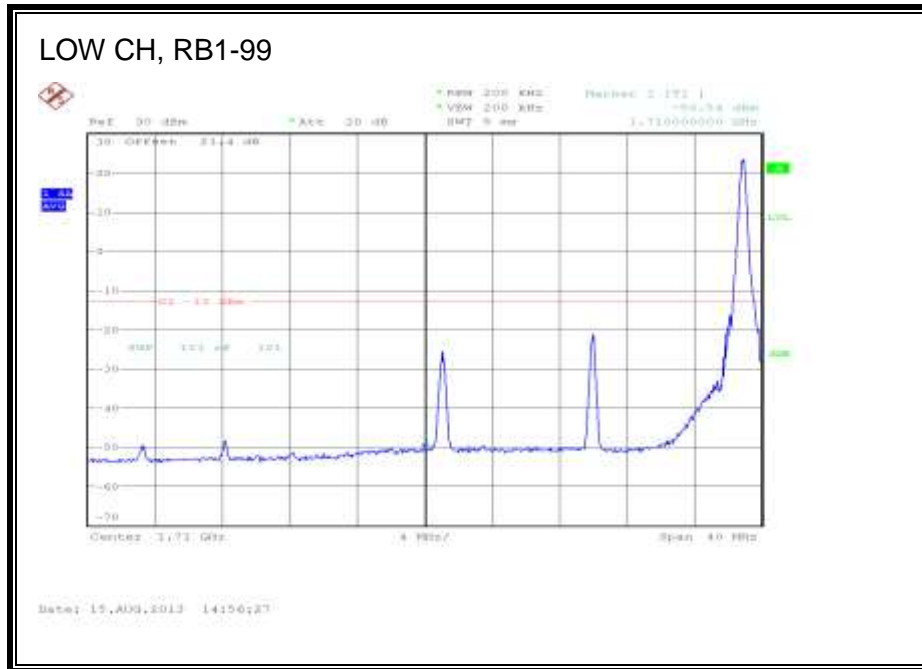

LTE QPSK Band 4 (15.0 MHz BAND WIDTH)

LTE 16QAM Band 4 (15.0 MHz BAND WIDTH)

LTE QPSK Band 4 (20.0 MHz BAND WIDTH)

LTE 16QAM Band 4 (20.0 MHz BAND WIDTH)

8.2.3. LTE BAND 5

1.4 MHz (QPSK)

LTE 16QAM Band 5 (1.4 MHz BAND WIDTH)

LTE QPSK Band 5 (3.0 MHz BAND WIDTH)

LTE 16QAM Band 5 (3.0 MHz BAND WIDTH)

LTE QPSK Band 5 (5.0 MHz BAND WIDTH)

LTE 16QAM Band 5 (5.0 MHz BAND WIDTH)

LTE QPSK Band 5 (10.0 MHz BAND WIDTH)

LTE 16QAM Band 5 (10.0 MHz BAND WIDTH)