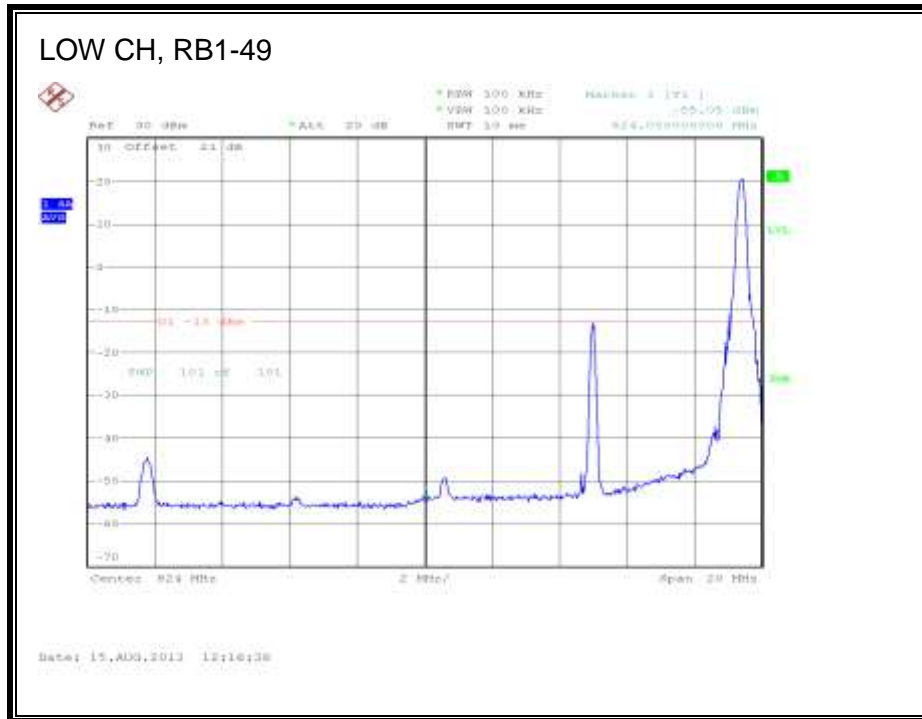

LTE QPSK Band 4 (15.0 MHz BAND WIDTH)

LTE 16QAM Band 4 (15.0 MHz BAND WIDTH)

LTE QPSK Band 4 (20.0 MHz BAND WIDTH)

LTE 16QAM Band 4 (20.0 MHz BAND WIDTH)

8.2.3. LTE BAND 5

1.4 MHz (QPSK)

LTE 16QAM Band 5 (1.4 MHz BAND WIDTH)

LTE QPSK Band 5 (3.0 MHz BAND WIDTH)

LTE 16QAM Band 5 (3.0 MHz BAND WIDTH)

LTE QPSK Band 5 (5.0 MHz BAND WIDTH)

LTE 16QAM Band 5 (5.0 MHz BAND WIDTH)

LTE QPSK Band 5 (10.0 MHz BAND WIDTH)

LTE 16QAM Band 5 (10.0 MHz BAND WIDTH)

8.2.4. LTE BAND 13

LTE QPSK 779.5 MHz Band 13, 775 – 777MHz (5MHz Bandwidth)

LTE 16QAM 779.5MHz Band 13, 775 - 777MHz (5MHz Bandwidth)

LTE QPSK 779.5MHz Band 13, 783 - 793MHz (5MHz Bandwidth)

LTE 16QAM 779.5MHz Band 13, 783 - 793MHz (5MHz Bandwidth)

LTE QPSK 779.5MHz Band 13, 763 - 775MHz (5MHz Bandwidth)

LTE 16QAM 779.5MHz Band 13, 763-775MHz (5MHz Bandwidth)

LTE QPSK 779.5MHz Band 13, 793 - 805MHz (5MHz Bandwidth)

LTE 16QAM 779.5MHz Band 13, 793 - 805MHz (5MHz Bandwidth)