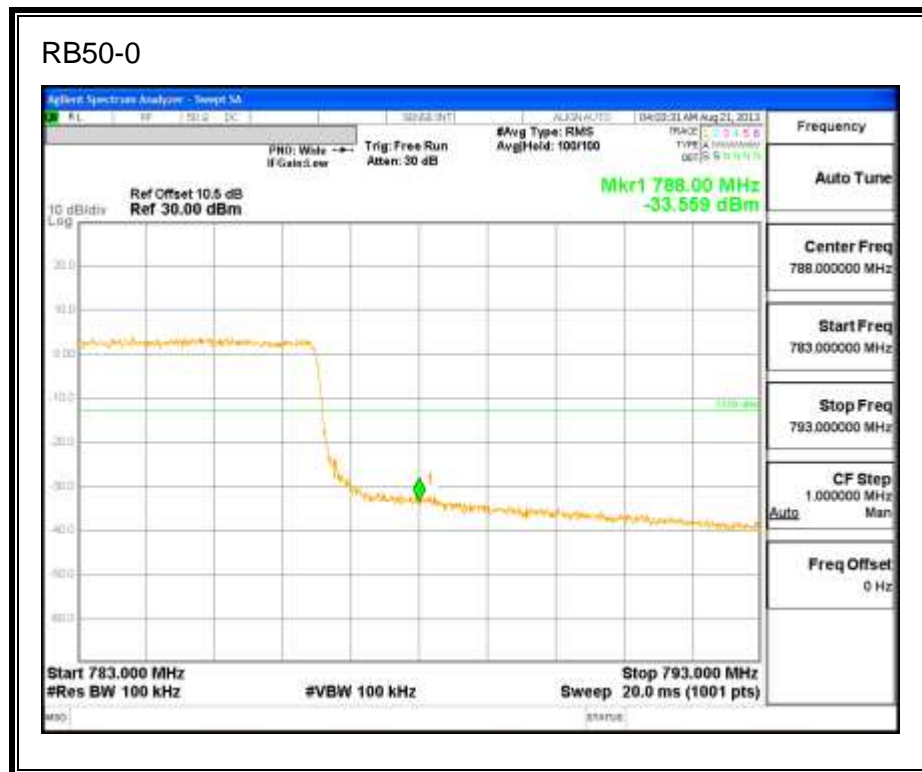

LTE QPSK 784.5MHz Band 13, 763 - 775MHz (5MHz Bandwidth)

LTE 16QAM 784.5MHz Band 13, 763-775MHz (5MHz Bandwidth)

LTE QPSK 784.5MHz Band 13, 793 - 805MHz (5MHz Bandwidth)

LTE 16QAM 784.5MHz Band 13, 793 - 805MHz (5MHz Bandwidth)

LTE QPSK 782MHz Band 13, 775 - 777MHz (10MHz Bandwidth)

LTE 16QAM Band 13, 775 - 777MHz (10MHz Bandwidth)

LTE QPSK 782MHz Band 13, 783 - 793MHz (10MHz Bandwidth)

LTE 16QAM Band 13, 782MHz 783 - 793MHz (10MHz Bandwidth)

LTE QPSK 782MHz Band 13, 763 - 775MHz (10MHz Bandwidth)

LTE 16QAM 782MHz Band 13, 763 - 775MHz (10MHz Bandwidth)

LTE QPSK Band 13, 793 - 805MHz (10MHz Bandwidth)

LTE 16QAM Band 13, 793 - 805MHz (10MHz Bandwidth)