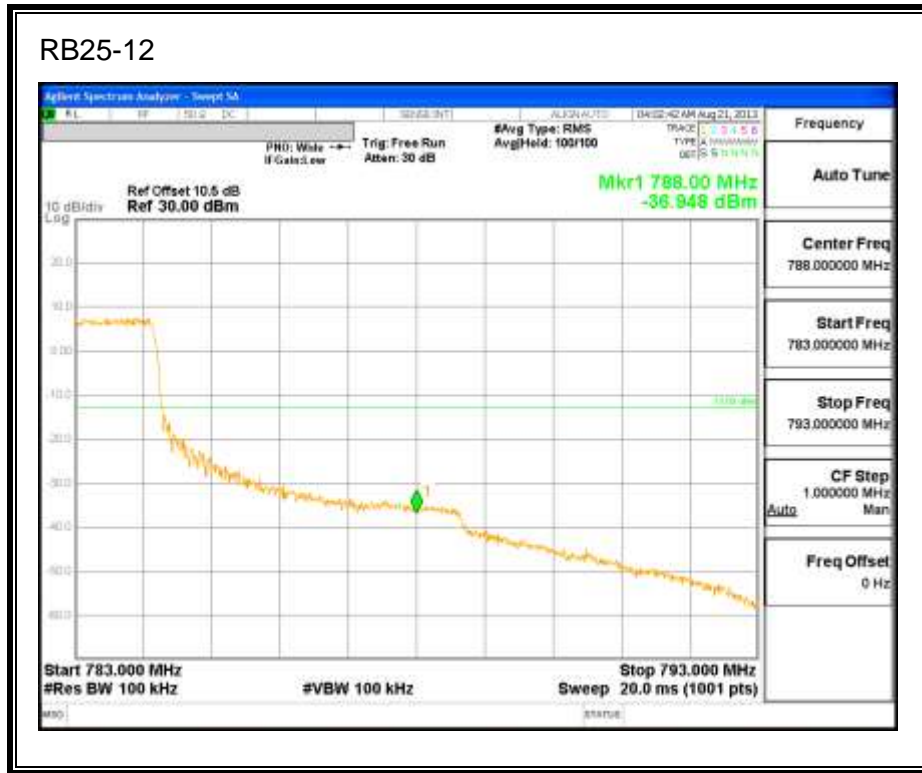

LTE QPSK 784.5MHz Band 13, 763 - 775MHz (5MHz Bandwidth)

LTE 16QAM 784.5MHz Band 13, 763-775MHz (5MHz Bandwidth)

LTE QPSK 784.5MHz Band 13, 793 - 805MHz (5MHz Bandwidth)

LTE 16QAM 784.5MHz Band 13, 793 - 805MHz (5MHz Bandwidth)

LTE QPSK 782MHz Band 13, 775 - 777MHz (10MHz Bandwidth)

LTE 16QAM Band 13, 775 - 777MHz (10MHz Bandwidth)

LTE QPSK 782MHz Band 13, 783 - 793MHz (10MHz Bandwidth)

LTE 16QAM Band 13, 782MHz 783 - 793MHz (10MHz Bandwidth)

LTE QPSK 782MHz Band 13, 763 - 775MHz (10MHz Bandwidth)

LTE 16QAM 782MHz Band 13, 763 - 775MHz (10MHz Bandwidth)

LTE QPSK Band 13, 793 - 805MHz (10MHz Bandwidth)

LTE 16QAM Band 13, 793 - 805MHz (10MHz Bandwidth)