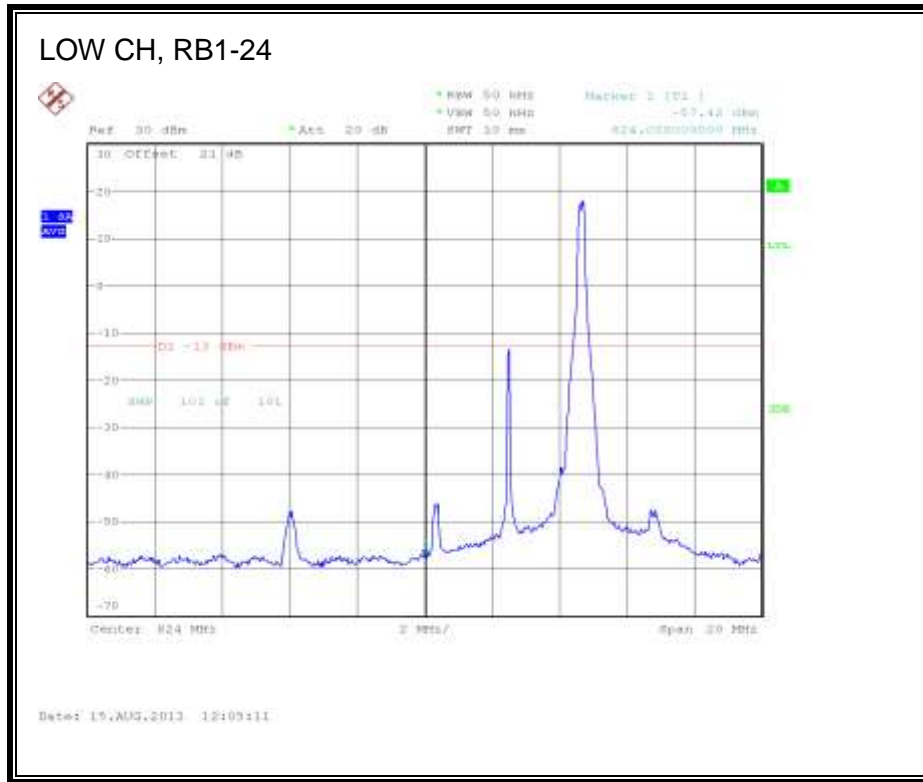

LTE QPSK Band 4 (15.0 MHz BAND WIDTH)

LTE 16QAM Band 4 (15.0 MHz BAND WIDTH)

LTE QPSK Band 4 (20.0 MHz BAND WIDTH)

LTE 16QAM Band 4 (20.0 MHz BAND WIDTH)

8.2.3. LTE BAND 5

1.4 MHz (QPSK)

LTE 16QAM Band 5 (1.4 MHz BAND WIDTH)

LTE QPSK Band 5 (3.0 MHz BAND WIDTH)

LTE 16QAM Band 5 (3.0 MHz BAND WIDTH)

LTE QPSK Band 5 (5.0 MHz BAND WIDTH)

LTE 16QAM Band 5 (5.0 MHz BAND WIDTH)

LTE QPSK Band 5 (10.0 MHz BAND WIDTH)

LTE 16QAM Band 5 (10.0 MHz BAND WIDTH)

8.2.4. LTE BAND 13

LTE QPSK 779.5 MHz Band 13, 775 – 777MHz (5MHz Bandwidth)

LTE 16QAM 779.5MHz Band 13, 775 - 777MHz (5MHz Bandwidth)

LTE QPSK 779.5MHz Band 13, 783 - 793MHz (5MHz Bandwidth)

LTE 16QAM 779.5MHz Band 13, 783 - 793MHz (5MHz Bandwidth)

LTE QPSK 779.5MHz Band 13, 763 - 775MHz (5MHz Bandwidth)

LTE 16QAM 779.5MHz Band 13, 763-775MHz (5MHz Bandwidth)

LTE QPSK 779.5MHz Band 13, 793 - 805MHz (5MHz Bandwidth)

LTE 16QAM 779.5MHz Band 13, 793 - 805MHz (5MHz Bandwidth)