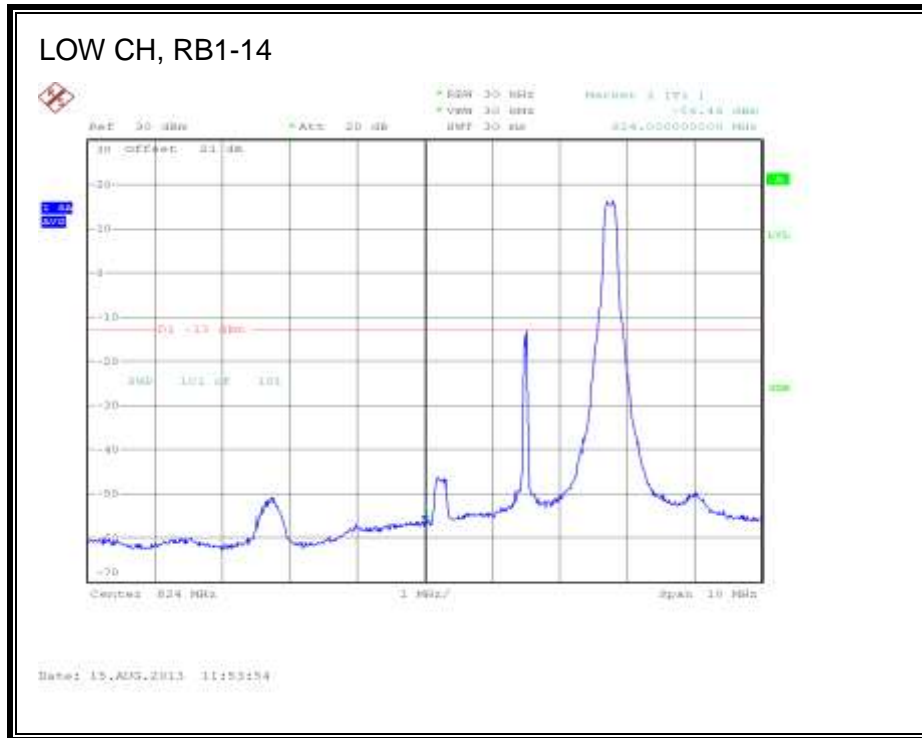

LTE QPSK Band 4 (15.0 MHz BAND WIDTH)

LTE 16QAM Band 4 (15.0 MHz BAND WIDTH)

LTE QPSK Band 4 (20.0 MHz BAND WIDTH)

LTE 16QAM Band 4 (20.0 MHz BAND WIDTH)

8.2.3. LTE BAND 5

1.4 MHz (QPSK)

LTE 16QAM Band 5 (1.4 MHz BAND WIDTH)

LTE QPSK Band 5 (3.0 MHz BAND WIDTH)

LTE 16QAM Band 5 (3.0 MHz BAND WIDTH)

LTE QPSK Band 5 (5.0 MHz BAND WIDTH)

LTE 16QAM Band 5 (5.0 MHz BAND WIDTH)

LTE QPSK Band 5 (10.0 MHz BAND WIDTH)

LTE 16QAM Band 5 (10.0 MHz BAND WIDTH)

8.2.4. LTE BAND 13

LTE QPSK 779.5 MHz Band 13, 775 – 777MHz (5MHz Bandwidth)

LTE 16QAM 779.5MHz Band 13, 775 - 777MHz (5MHz Bandwidth)

LTE QPSK 779.5MHz Band 13, 783 - 793MHz (5MHz Bandwidth)

LTE 16QAM 779.5MHz Band 13, 783 - 793MHz (5MHz Bandwidth)