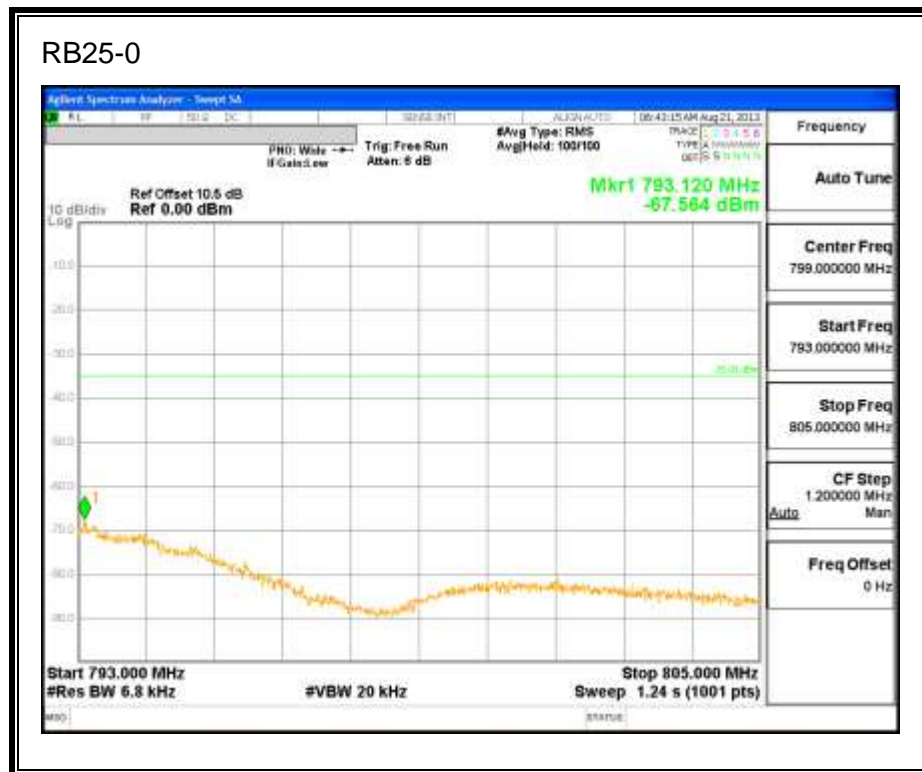

LTE QPSK 782MHz Band 13, 775 - 777MHz (5MHz Bandwidth)

LTE 16QAM 782MHz Band 13, 775 - 777MHz (5MHz Bandwidth)

LTE QPSK 782MHz Band 13, 783 - 793MHz (5MHz Bandwidth)

LTE 16QAM 782MHz Band 13, 783 - 793MHz (5MHz Bandwidth)

LTE QPSK 782MHz Band 13, 763 - 775MHz (5MHz Bandwidth)

LTE 16QAM 782MHz Band 13, 763-775MHz (5MHz Bandwidth)

LTE QPSK 782MHz Band 13, 793 - 805MHz (5MHz Bandwidth)

LTE 16QAM 782.5MHz Band 13, 793 - 805MHz (5MHz Bandwidth)

LTE QPSK 784.5 MHz Band 13, 775 - 777MHz (5MHz Bandwidth)

LTE 16QAM 784.5MHz Band 13, 775 - 777MHz (5MHz Bandwidth)

LTE QPSK 784.5MHz Band 13, 783 - 793MHz (5MHz Bandwidth)

LTE 16QAM 784.5MHz Band 13, 783 - 793MHz (5MHz Bandwidth)