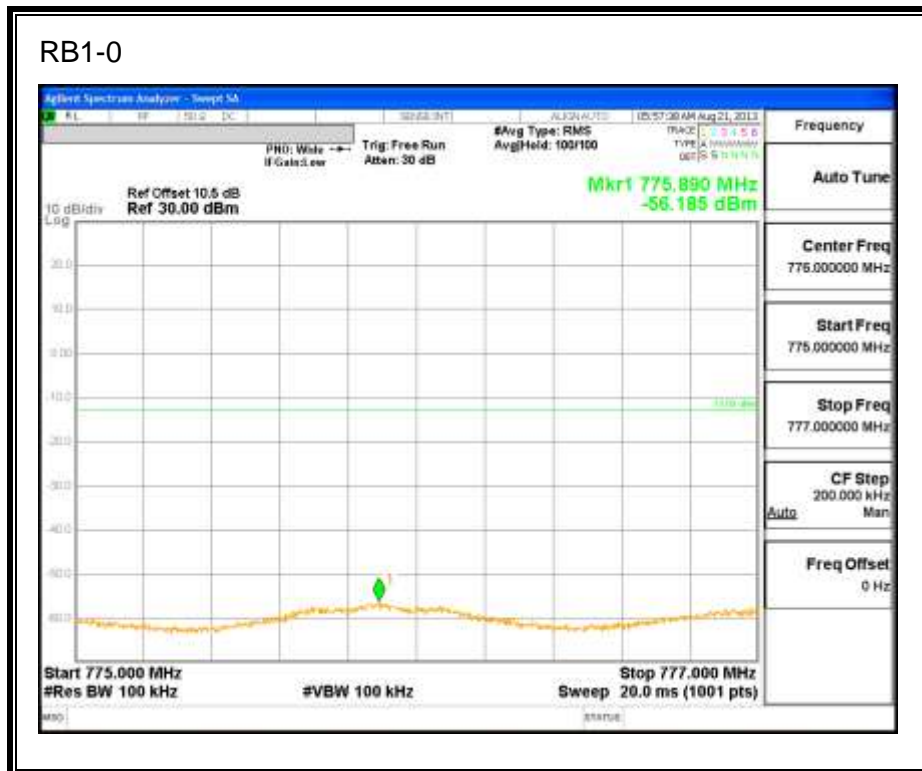

LTE QPSK 782MHz Band 13, 775 - 777MHz (5MHz Bandwidth)

LTE 16QAM 782MHz Band 13, 775 - 777MHz (5MHz Bandwidth)

LTE QPSK 782MHz Band 13, 783 - 793MHz (5MHz Bandwidth)

LTE 16QAM 782MHz Band 13, 783 - 793MHz (5MHz Bandwidth)

LTE QPSK 782MHz Band 13, 763 - 775MHz (5MHz Bandwidth)

LTE 16QAM 782MHz Band 13, 763-775MHz (5MHz Bandwidth)

LTE QPSK 782MHz Band 13, 793 - 805MHz (5MHz Bandwidth)

LTE 16QAM 782.5MHz Band 13, 793 - 805MHz (5MHz Bandwidth)

LTE QPSK 784.5 MHz Band 13, 775 - 777MHz (5MHz Bandwidth)

LTE 16QAM 784.5MHz Band 13, 775 - 777MHz (5MHz Bandwidth)

LTE QPSK 784.5MHz Band 13, 783 - 793MHz (5MHz Bandwidth)

LTE 16QAM 784.5MHz Band 13, 783 - 793MHz (5MHz Bandwidth)