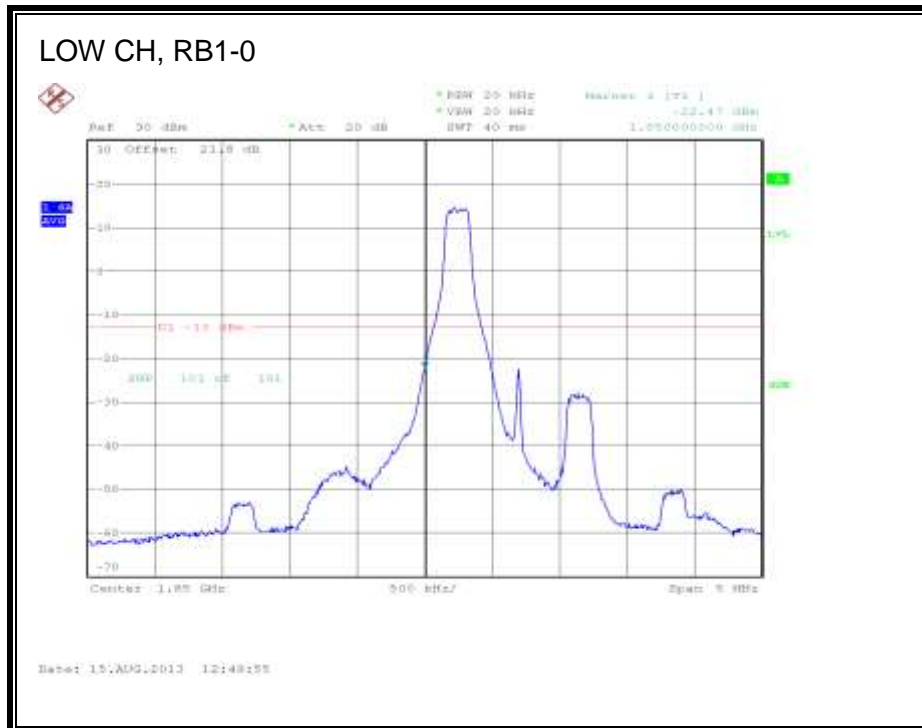

LTE QPSK 782MHz Band 13, 763 - 775MHz (10MHz Bandwidth)

LTE 16QAM 782MHz Band 13, 763 - 775MHz (10MHz Bandwidth)

LTE QPSK Band 13, 793 - 805MHz (10MHz Bandwidth)

LTE 16QAM Band 13, 793 - 805MHz (10MHz Bandwidth)

8.2.5. LTE BAND 17

5.0 MHz (QPSK)

LTE 16QAM Band 17 (5.0 MHz BAND WIDTH)

LTE QPSK Band 17 (10.0 MHz BAND WIDTH)

LTE 16QAM Band 17 (10.0 MHz BAND WIDTH)

8.2.6. LTE BAND 25

LTE QPSK Band 25 (1.4 MHz BAND WIDTH)

LTE 16QAM Band 25 (1.4 MHz BAND WIDTH)

LTE QPSK Band 25 (3.0 MHz BAND WIDTH)

LTE 16QAM Band 25 (3.0 MHz BAND WIDTH)

LTE QPSK Band 25 (5.0 MHz BAND WIDTH)