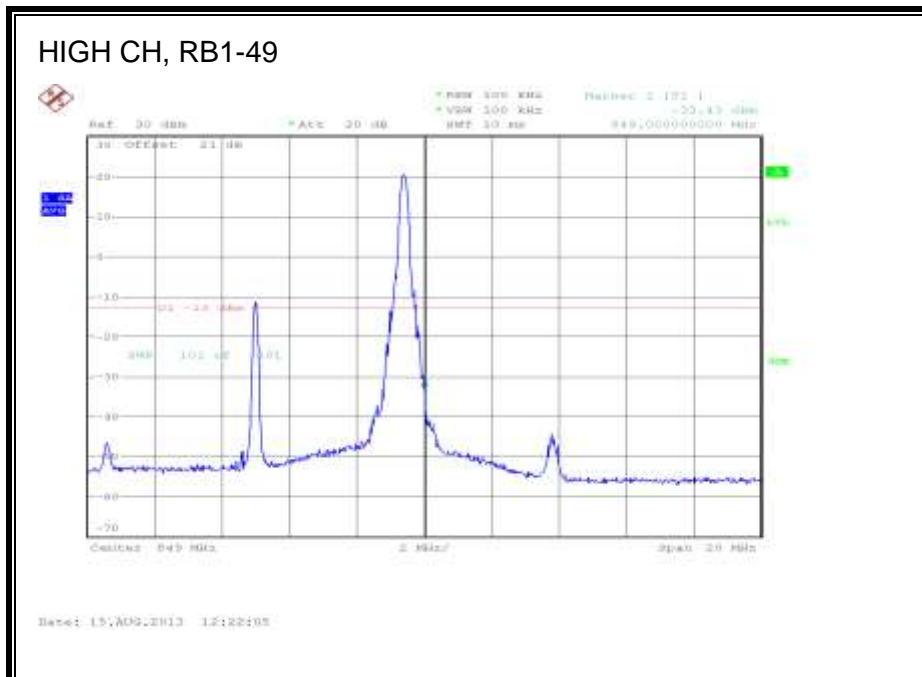

LTE QPSK Band 4 (15.0 MHz BAND WIDTH)

LTE 16QAM Band 4 (15.0 MHz BAND WIDTH)

LTE QPSK Band 4 (20.0 MHz BAND WIDTH)

LTE 16QAM Band 4 (20.0 MHz BAND WIDTH)

8.2.3. LTE BAND 5

1.4 MHz (QPSK)

LTE 16QAM Band 5 (1.4 MHz BAND WIDTH)

LTE QPSK Band 5 (3.0 MHz BAND WIDTH)

LTE 16QAM Band 5 (3.0 MHz BAND WIDTH)

LTE QPSK Band 5 (5.0 MHz BAND WIDTH)

LTE 16QAM Band 5 (5.0 MHz BAND WIDTH)

LTE QPSK Band 5 (10.0 MHz BAND WIDTH)

LTE 16QAM Band 5 (10.0 MHz BAND WIDTH)

8.2.4. LTE BAND 13

LTE QPSK 779.5 MHz Band 13, 775 – 777MHz (5MHz Bandwidth)

LTE 16QAM 779.5MHz Band 13, 775 - 777MHz (5MHz Bandwidth)

LTE QPSK 779.5MHz Band 13, 783 - 793MHz (5MHz Bandwidth)

LTE 16QAM 779.5MHz Band 13, 783 - 793MHz (5MHz Bandwidth)

LTE QPSK 779.5MHz Band 13, 763 - 775MHz (5MHz Bandwidth)

LTE 16QAM 779.5MHz Band 13, 763-775MHz (5MHz Bandwidth)

LTE QPSK 779.5MHz Band 13, 793 - 805MHz (5MHz Bandwidth)

LTE 16QAM 779.5MHz Band 13, 793 - 805MHz (5MHz Bandwidth)