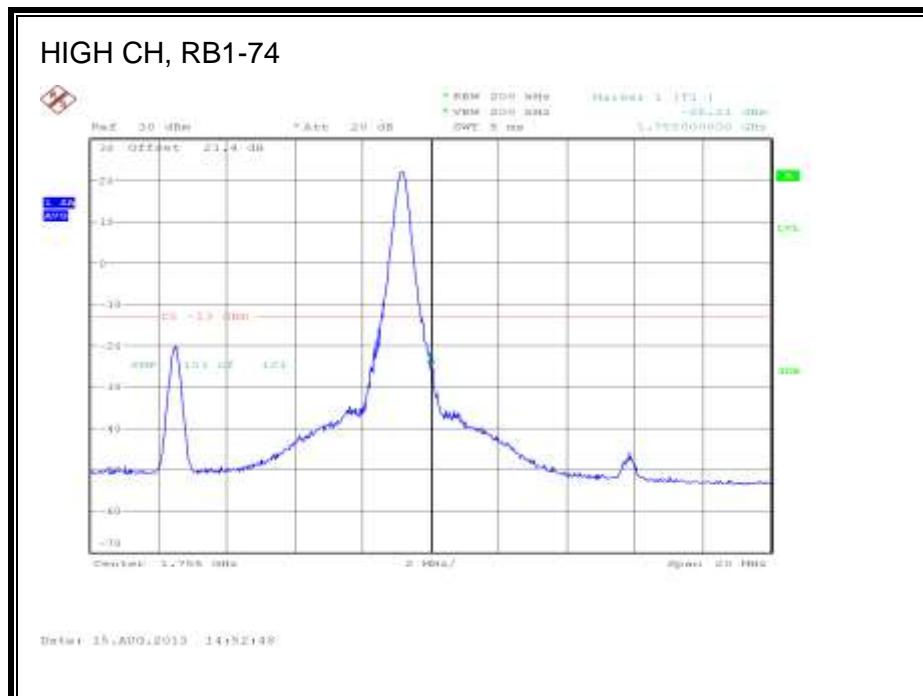

LTE QPSK Band 4 (15.0 MHz BAND WIDTH)

LTE 16QAM Band 4 (15.0 MHz BAND WIDTH)

LTE QPSK Band 4 (20.0 MHz BAND WIDTH)

LTE 16QAM Band 4 (20.0 MHz BAND WIDTH)

8.2.3. LTE BAND 5

1.4 MHz (QPSK)

LTE 16QAM Band 5 (1.4 MHz BAND WIDTH)

LTE QPSK Band 5 (3.0 MHz BAND WIDTH)

LTE 16QAM Band 5 (3.0 MHz BAND WIDTH)

LTE QPSK Band 5 (5.0 MHz BAND WIDTH)

LTE 16QAM Band 5 (5.0 MHz BAND WIDTH)

LTE QPSK Band 5 (10.0 MHz BAND WIDTH)

LTE 16QAM Band 5 (10.0 MHz BAND WIDTH)