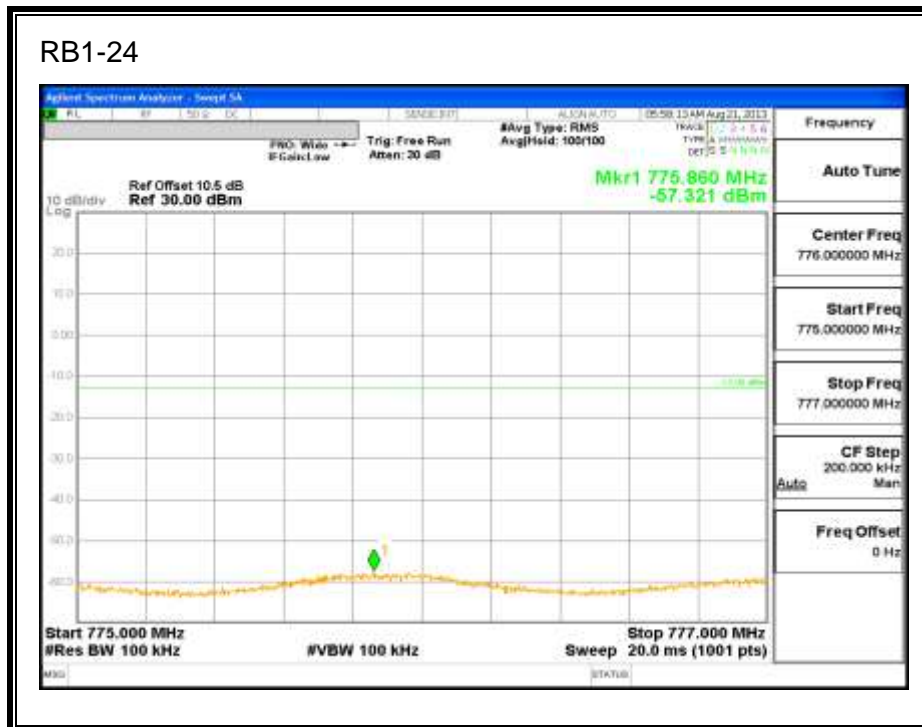

LTE QPSK 782MHz Band 13, 775 - 777MHz (5MHz Bandwidth)

LTE 16QAM 782MHz Band 13, 775 - 777MHz (5MHz Bandwidth)

LTE QPSK 782MHz Band 13, 783 - 793MHz (5MHz Bandwidth)

LTE 16QAM 782MHz Band 13, 783 - 793MHz (5MHz Bandwidth)

LTE QPSK 782MHz Band 13, 763 - 775MHz (5MHz Bandwidth)

LTE 16QAM 782MHz Band 13, 763-775MHz (5MHz Bandwidth)

LTE QPSK 782MHz Band 13, 793 - 805MHz (5MHz Bandwidth)

LTE 16QAM 782.5MHz Band 13, 793 - 805MHz (5MHz Bandwidth)

LTE QPSK 784.5 MHz Band 13, 775 - 777MHz (5MHz Bandwidth)

LTE 16QAM 784.5MHz Band 13, 775 - 777MHz (5MHz Bandwidth)

LTE QPSK 784.5MHz Band 13, 783 - 793MHz (5MHz Bandwidth)

LTE 16QAM 784.5MHz Band 13, 783 - 793MHz (5MHz Bandwidth)