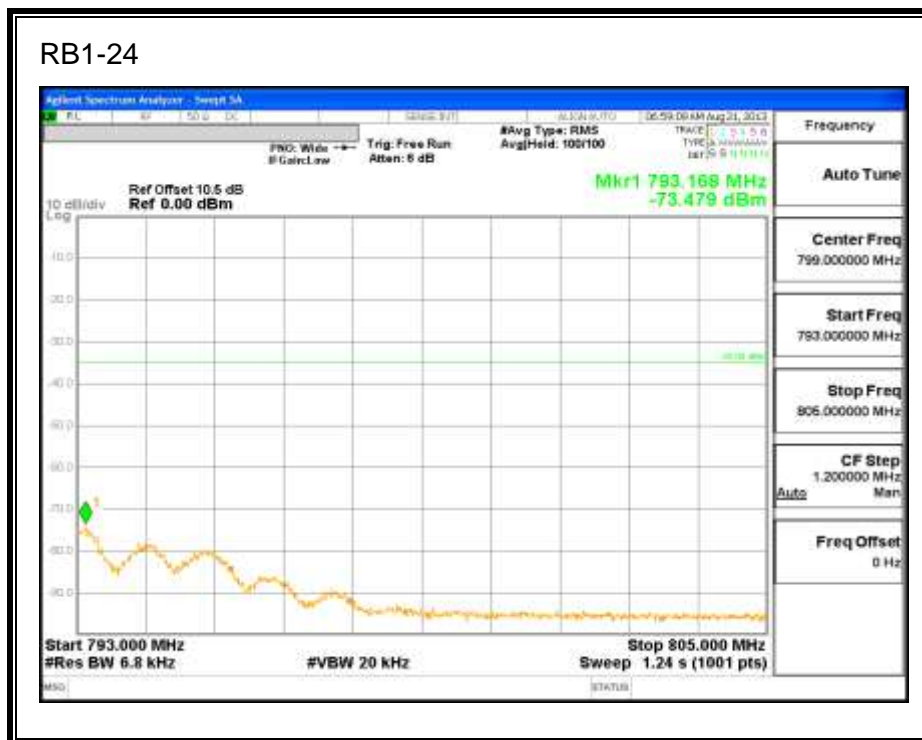

LTE QPSK 784.5 MHz Band 13, 775 - 777MHz (5MHz Bandwidth)

LTE 16QAM 784.5MHz Band 13, 775 - 777MHz (5MHz Bandwidth)

LTE QPSK 784.5MHz Band 13, 783 - 793MHz (5MHz Bandwidth)

LTE 16QAM 784.5MHz Band 13, 783 - 793MHz (5MHz Bandwidth)

LTE QPSK 784.5MHz Band 13, 763 - 775MHz (5MHz Bandwidth)

LTE 16QAM 784.5MHz Band 13, 763-775MHz (5MHz Bandwidth)

LTE QPSK 784.5MHz Band 13, 793 - 805MHz (5MHz Bandwidth)

LTE 16QAM 784.5MHz Band 13, 793 - 805MHz (5MHz Bandwidth)

LTE QPSK 782MHz Band 13, 775 - 777MHz (10MHz Bandwidth)

LTE 16QAM Band 13, 775 - 777MHz (10MHz Bandwidth)

LTE QPSK 782MHz Band 13, 783 - 793MHz (10MHz Bandwidth)

LTE 16QAM Band 13, 782MHz 783 - 793MHz (10MHz Bandwidth)

LTE QPSK 782MHz Band 13, 763 - 775MHz (10MHz Bandwidth)

LTE 16QAM 782MHz Band 13, 763 - 775MHz (10MHz Bandwidth)

LTE QPSK Band 13, 793 - 805MHz (10MHz Bandwidth)

LTE 16QAM Band 13, 793 - 805MHz (10MHz Bandwidth)