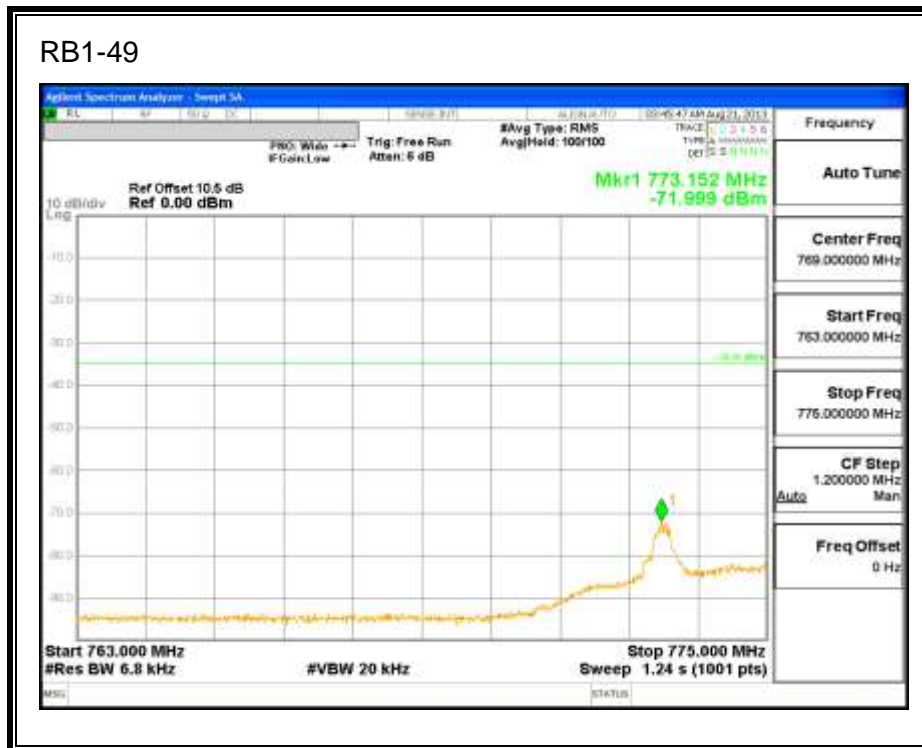

LTE QPSK 784.5MHz Band 13, 763 - 775MHz (5MHz Bandwidth)

LTE 16QAM 784.5MHz Band 13, 763-775MHz (5MHz Bandwidth)

LTE QPSK 784.5MHz Band 13, 793 - 805MHz (5MHz Bandwidth)

LTE 16QAM 784.5MHz Band 13, 793 - 805MHz (5MHz Bandwidth)

LTE QPSK 782MHz Band 13, 775 - 777MHz (10MHz Bandwidth)

LTE 16QAM Band 13, 775 - 777MHz (10MHz Bandwidth)

LTE QPSK 782MHz Band 13, 783 - 793MHz (10MHz Bandwidth)

LTE 16QAM Band 13, 782MHz 783 - 793MHz (10MHz Bandwidth)

LTE QPSK 782MHz Band 13, 763 - 775MHz (10MHz Bandwidth)

LTE 16QAM 782MHz Band 13, 763 - 775MHz (10MHz Bandwidth)

LTE QPSK Band 13, 793 - 805MHz (10MHz Bandwidth)

LTE 16QAM Band 13, 793 - 805MHz (10MHz Bandwidth)