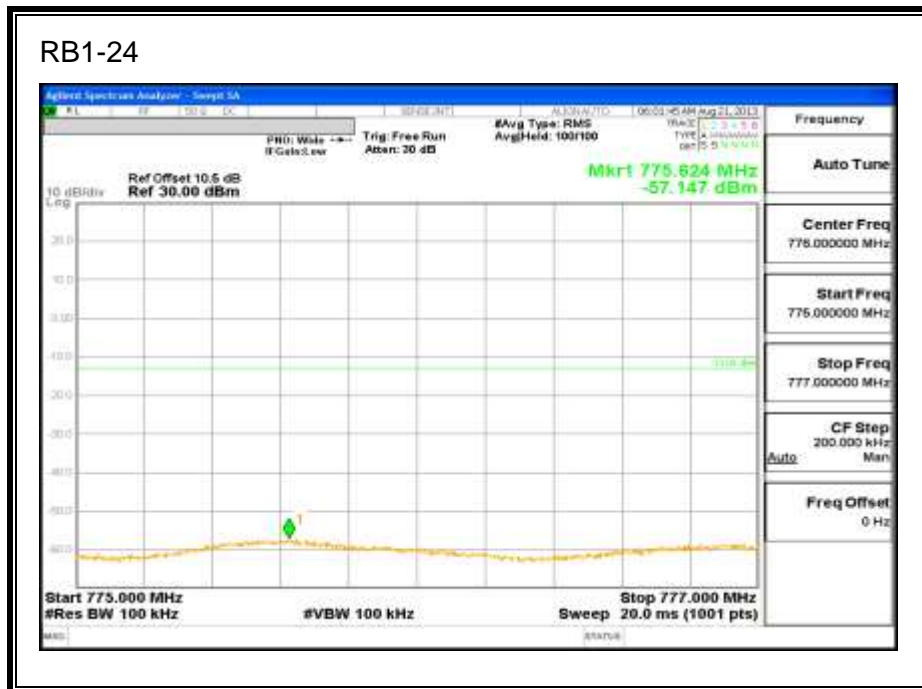

8.2.4. LTE BAND 13

LTE QPSK 779.5 MHz Band 13, 775 – 777MHz (5MHz Bandwidth)

LTE 16QAM 779.5MHz Band 13, 775 - 777MHz (5MHz Bandwidth)

LTE QPSK 779.5MHz Band 13, 783 - 793MHz (5MHz Bandwidth)

LTE 16QAM 779.5MHz Band 13, 783 - 793MHz (5MHz Bandwidth)

LTE QPSK 779.5MHz Band 13, 763 - 775MHz (5MHz Bandwidth)

LTE 16QAM 779.5MHz Band 13, 763-775MHz (5MHz Bandwidth)

LTE QPSK 779.5MHz Band 13, 793 - 805MHz (5MHz Bandwidth)

LTE 16QAM 779.5MHz Band 13, 793 - 805MHz (5MHz Bandwidth)

LTE QPSK 782MHz Band 13, 775 - 777MHz (5MHz Bandwidth)

LTE 16QAM 782MHz Band 13, 775 - 777MHz (5MHz Bandwidth)

LTE QPSK 782MHz Band 13, 783 - 793MHz (5MHz Bandwidth)

LTE 16QAM 782MHz Band 13, 783 - 793MHz (5MHz Bandwidth)

LTE QPSK 782MHz Band 13, 763 - 775MHz (5MHz Bandwidth)

LTE 16QAM 782MHz Band 13, 763-775MHz (5MHz Bandwidth)

LTE QPSK 782MHz Band 13, 793 - 805MHz (5MHz Bandwidth)

LTE 16QAM 782.5MHz Band 13, 793 - 805MHz (5MHz Bandwidth)