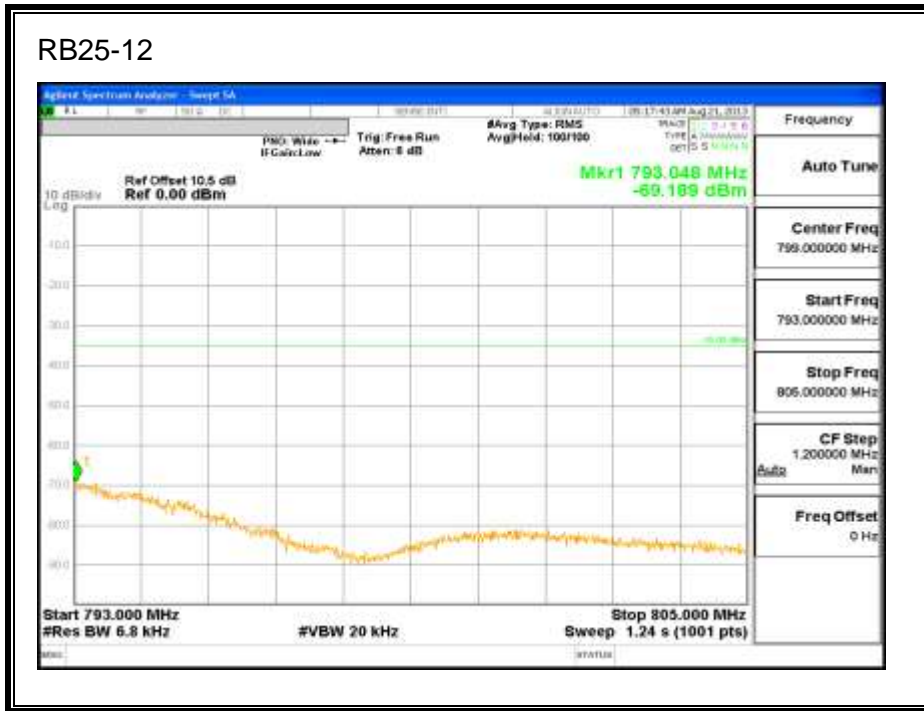

LTE QPSK 782MHz Band 13, 775 - 777MHz (10MHz Bandwidth)

LTE 16QAM Band 13, 775 - 777MHz (10MHz Bandwidth)

LTE QPSK 782MHz Band 13, 783 - 793MHz (10MHz Bandwidth)

LTE 16QAM Band 13, 782MHz 783 - 793MHz (10MHz Bandwidth)

LTE QPSK 782MHz Band 13, 763 - 775MHz (10MHz Bandwidth)

LTE 16QAM 782MHz Band 13, 763 - 775MHz (10MHz Bandwidth)

LTE QPSK Band 13, 793 - 805MHz (10MHz Bandwidth)

LTE 16QAM Band 13, 793 - 805MHz (10MHz Bandwidth)

8.2.5. LTE BAND 17

5.0 MHz (QPSK)

LTE 16QAM Band 17 (5.0 MHz BAND WIDTH)

LTE QPSK Band 17 (10.0 MHz BAND WIDTH)

LTE 16QAM Band 17 (10.0 MHz BAND WIDTH)

8.2.6. LTE BAND 25

LTE QPSK Band 25 (1.4 MHz BAND WIDTH)