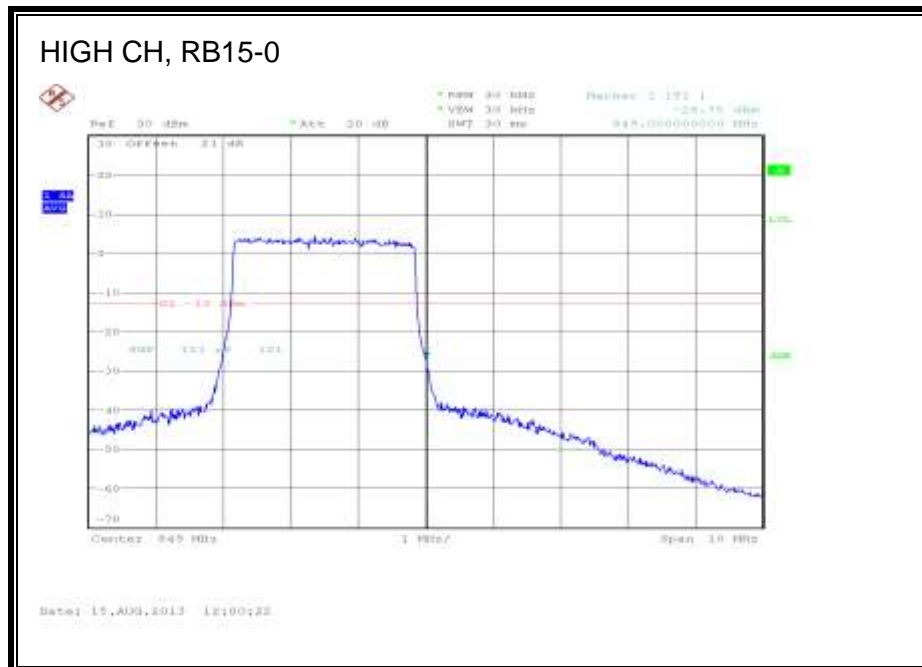

LTE QPSK Band 5 (3.0 MHz BAND WIDTH)

LTE 16QAM Band 5 (3.0 MHz BAND WIDTH)

LTE QPSK Band 5 (5.0 MHz BAND WIDTH)

LTE 16QAM Band 5 (5.0 MHz BAND WIDTH)

LTE QPSK Band 5 (10.0 MHz BAND WIDTH)

LTE 16QAM Band 5 (10.0 MHz BAND WIDTH)

8.2.4. LTE BAND 13

LTE QPSK 779.5 MHz Band 13, 775 – 777MHz (5MHz Bandwidth)

LTE 16QAM 779.5MHz Band 13, 775 - 777MHz (5MHz Bandwidth)

LTE QPSK 779.5MHz Band 13, 783 - 793MHz (5MHz Bandwidth)

LTE 16QAM 779.5MHz Band 13, 783 - 793MHz (5MHz Bandwidth)