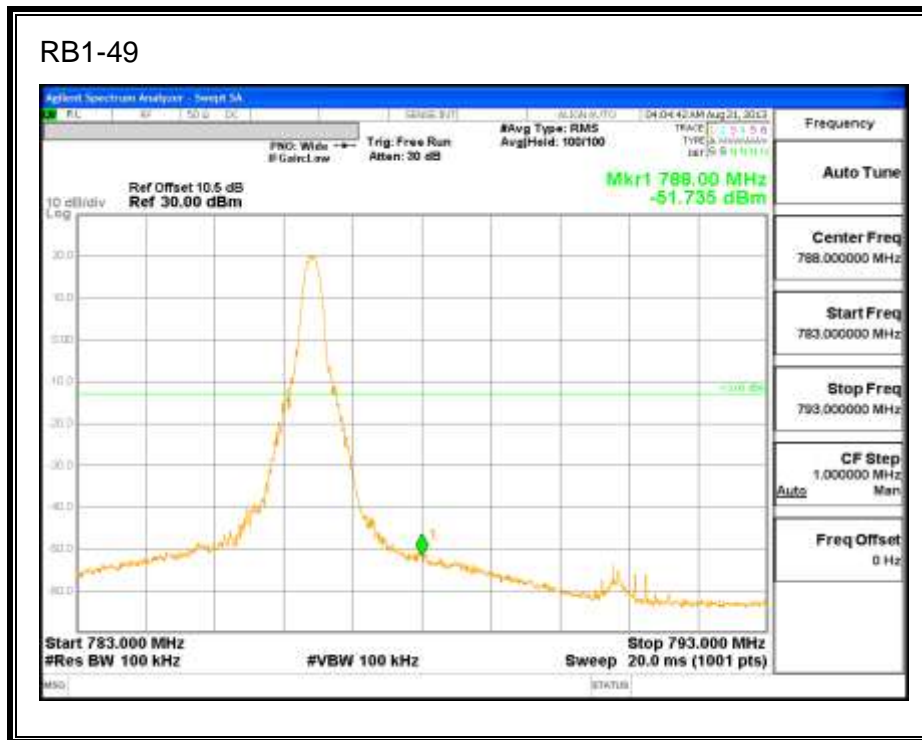

LTE QPSK 784.5MHz Band 13, 763 - 775MHz (5MHz Bandwidth)

LTE 16QAM 784.5MHz Band 13, 763-775MHz (5MHz Bandwidth)

LTE QPSK 784.5MHz Band 13, 793 - 805MHz (5MHz Bandwidth)

LTE 16QAM 784.5MHz Band 13, 793 - 805MHz (5MHz Bandwidth)

LTE QPSK 782MHz Band 13, 775 - 777MHz (10MHz Bandwidth)

LTE 16QAM Band 13, 775 - 777MHz (10MHz Bandwidth)

LTE QPSK 782MHz Band 13, 783 - 793MHz (10MHz Bandwidth)

LTE 16QAM Band 13, 782MHz 783 - 793MHz (10MHz Bandwidth)

LTE QPSK 782MHz Band 13, 763 - 775MHz (10MHz Bandwidth)

LTE 16QAM 782MHz Band 13, 763 - 775MHz (10MHz Bandwidth)

LTE QPSK Band 13, 793 - 805MHz (10MHz Bandwidth)

LTE 16QAM Band 13, 793 - 805MHz (10MHz Bandwidth)