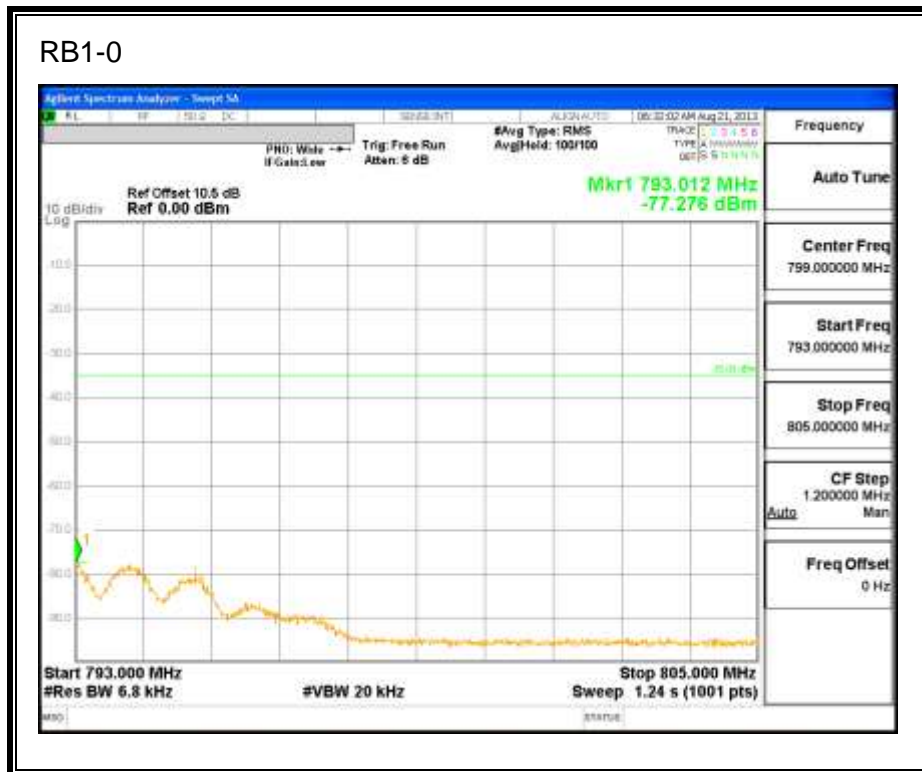

LTE QPSK 782MHz Band 13, 775 - 777MHz (5MHz Bandwidth)

LTE 16QAM 782MHz Band 13, 775 - 777MHz (5MHz Bandwidth)

LTE QPSK 782MHz Band 13, 783 - 793MHz (5MHz Bandwidth)

LTE 16QAM 782MHz Band 13, 783 - 793MHz (5MHz Bandwidth)

LTE QPSK 782MHz Band 13, 763 - 775MHz (5MHz Bandwidth)

LTE 16QAM 782MHz Band 13, 763-775MHz (5MHz Bandwidth)

LTE QPSK 782MHz Band 13, 793 - 805MHz (5MHz Bandwidth)

LTE 16QAM 782.5MHz Band 13, 793 - 805MHz (5MHz Bandwidth)

LTE QPSK 784.5 MHz Band 13, 775 - 777MHz (5MHz Bandwidth)

LTE 16QAM 784.5MHz Band 13, 775 - 777MHz (5MHz Bandwidth)

LTE QPSK 784.5MHz Band 13, 783 - 793MHz (5MHz Bandwidth)

LTE 16QAM 784.5MHz Band 13, 783 - 793MHz (5MHz Bandwidth)