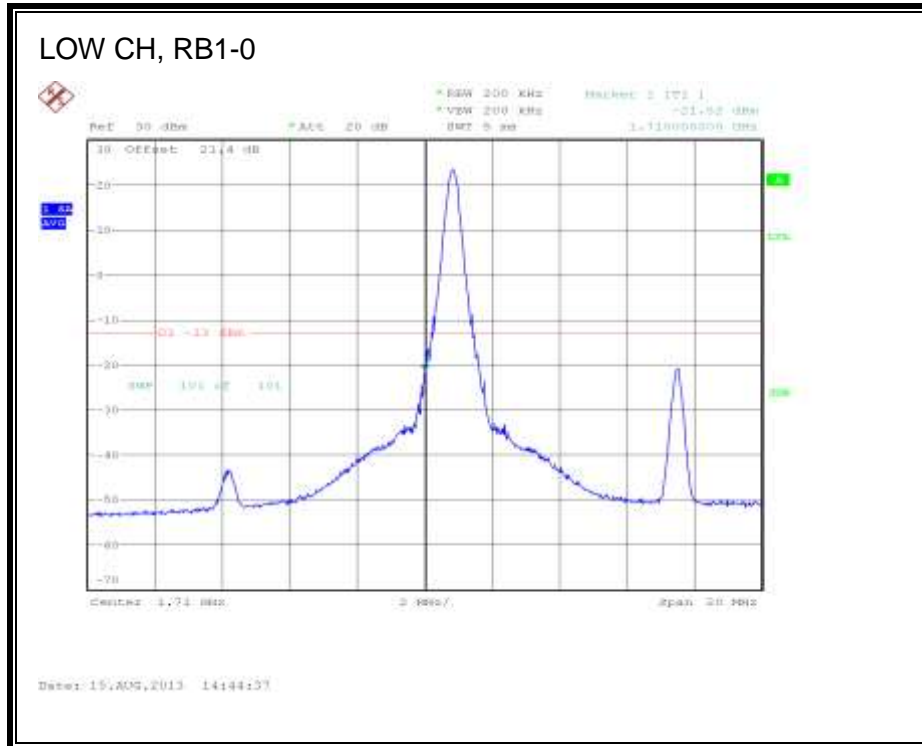

LTE QPSK Band 4 (15.0 MHz BAND WIDTH)

LTE 16QAM Band 4 (15.0 MHz BAND WIDTH)

LTE QPSK Band 4 (20.0 MHz BAND WIDTH)

LTE 16QAM Band 4 (20.0 MHz BAND WIDTH)

8.2.3. LTE BAND 5

1.4 MHz (QPSK)

LTE 16QAM Band 5 (1.4 MHz BAND WIDTH)

LTE QPSK Band 5 (3.0 MHz BAND WIDTH)

LTE 16QAM Band 5 (3.0 MHz BAND WIDTH)

LTE QPSK Band 5 (5.0 MHz BAND WIDTH)

LTE 16QAM Band 5 (5.0 MHz BAND WIDTH)

LTE QPSK Band 5 (10.0 MHz BAND WIDTH)

LTE 16QAM Band 5 (10.0 MHz BAND WIDTH)