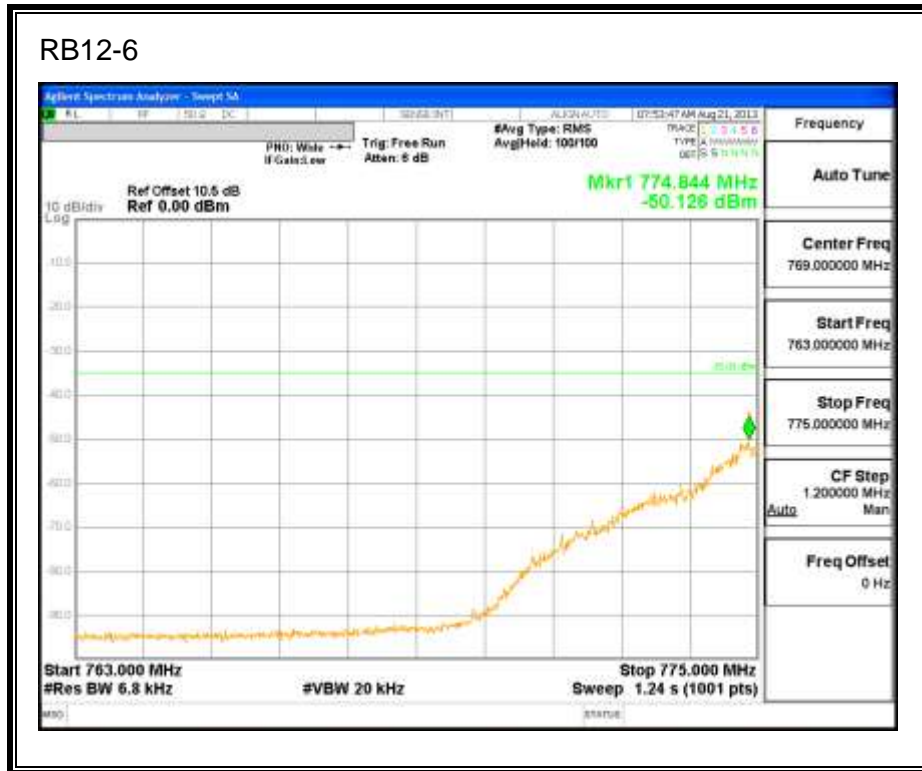

LTE QPSK Band 5 (3.0 MHz BAND WIDTH)

LTE 16QAM Band 5 (3.0 MHz BAND WIDTH)

LTE QPSK Band 5 (5.0 MHz BAND WIDTH)

LTE 16QAM Band 5 (5.0 MHz BAND WIDTH)

LTE QPSK Band 5 (10.0 MHz BAND WIDTH)

LTE 16QAM Band 5 (10.0 MHz BAND WIDTH)

8.2.4. LTE BAND 13

LTE QPSK 779.5 MHz Band 13, 775 – 777MHz (5MHz Bandwidth)

LTE 16QAM 779.5MHz Band 13, 775 - 777MHz (5MHz Bandwidth)

LTE QPSK 779.5MHz Band 13, 783 - 793MHz (5MHz Bandwidth)

LTE 16QAM 779.5MHz Band 13, 783 - 793MHz (5MHz Bandwidth)

LTE QPSK 779.5MHz Band 13, 763 - 775MHz (5MHz Bandwidth)

LTE 16QAM 779.5MHz Band 13, 763-775MHz (5MHz Bandwidth)

LTE QPSK 779.5MHz Band 13, 793 - 805MHz (5MHz Bandwidth)

LTE 16QAM 779.5MHz Band 13, 793 - 805MHz (5MHz Bandwidth)

LTE QPSK 782MHz Band 13, 775 - 777MHz (5MHz Bandwidth)

LTE 16QAM 782MHz Band 13, 775 - 777MHz (5MHz Bandwidth)

LTE QPSK 782MHz Band 13, 783 - 793MHz (5MHz Bandwidth)

LTE 16QAM 782MHz Band 13, 783 - 793MHz (5MHz Bandwidth)