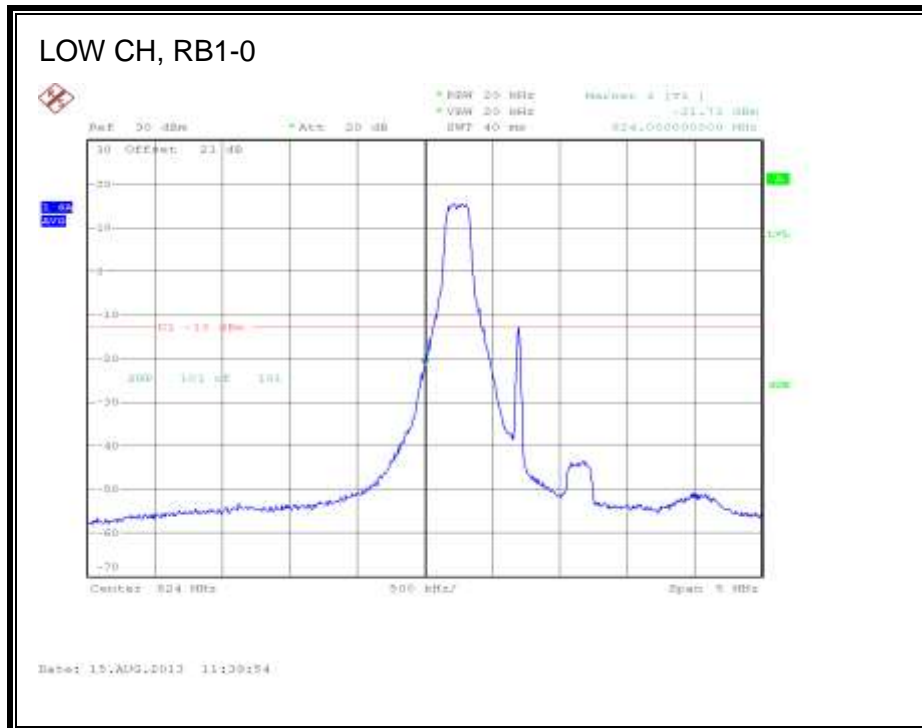

LTE QPSK Band 4 (15.0 MHz BAND WIDTH)

LTE 16QAM Band 4 (15.0 MHz BAND WIDTH)

LTE QPSK Band 4 (20.0 MHz BAND WIDTH)

LTE 16QAM Band 4 (20.0 MHz BAND WIDTH)

8.2.3. LTE BAND 5

1.4 MHz (QPSK)

LTE 16QAM Band 5 (1.4 MHz BAND WIDTH)

LTE QPSK Band 5 (3.0 MHz BAND WIDTH)

LTE 16QAM Band 5 (3.0 MHz BAND WIDTH)

LTE QPSK Band 5 (5.0 MHz BAND WIDTH)

LTE 16QAM Band 5 (5.0 MHz BAND WIDTH)

LTE QPSK Band 5 (10.0 MHz BAND WIDTH)

LTE 16QAM Band 5 (10.0 MHz BAND WIDTH)

8.2.4. LTE BAND 13

LTE QPSK 779.5 MHz Band 13, 775 – 777MHz (5MHz Bandwidth)

LTE 16QAM 779.5MHz Band 13, 775 - 777MHz (5MHz Bandwidth)

LTE QPSK 779.5MHz Band 13, 783 - 793MHz (5MHz Bandwidth)

LTE 16QAM 779.5MHz Band 13, 783 - 793MHz (5MHz Bandwidth)