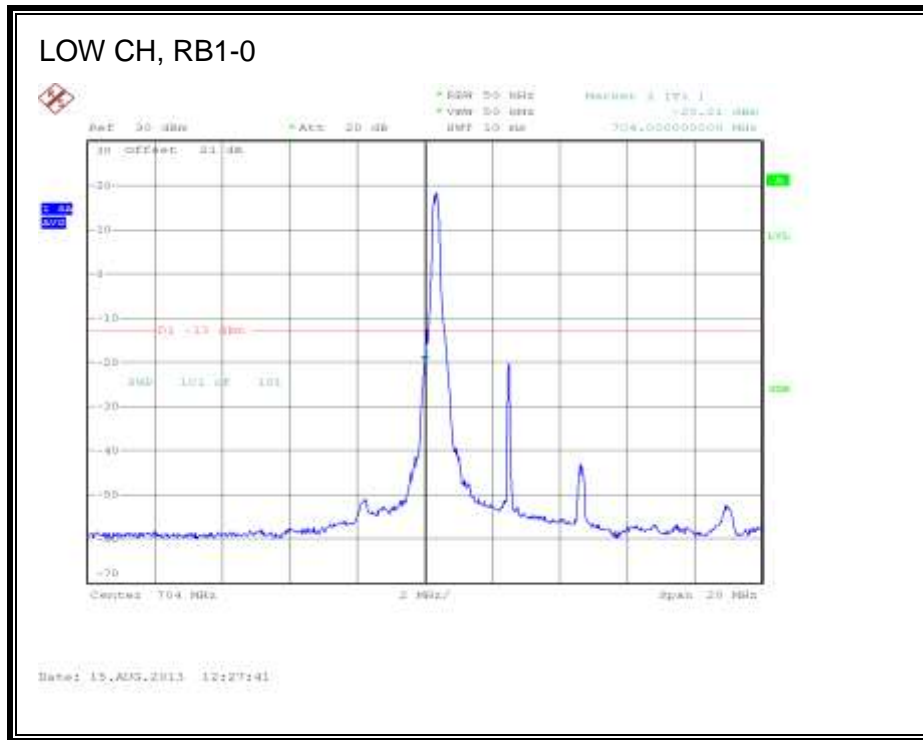

LTE QPSK 782MHz Band 13, 763 - 775MHz (10MHz Bandwidth)

LTE 16QAM 782MHz Band 13, 763 - 775MHz (10MHz Bandwidth)

LTE QPSK Band 13, 793 - 805MHz (10MHz Bandwidth)

LTE 16QAM Band 13, 793 - 805MHz (10MHz Bandwidth)

8.2.5. LTE BAND 17

5.0 MHz (QPSK)

LTE 16QAM Band 17 (5.0 MHz BAND WIDTH)

LTE QPSK Band 17 (10.0 MHz BAND WIDTH)

LTE 16QAM Band 17 (10.0 MHz BAND WIDTH)

8.2.6. LTE BAND 25

LTE QPSK Band 25 (1.4 MHz BAND WIDTH)

LTE 16QAM Band 25 (1.4 MHz BAND WIDTH)

LTE QPSK Band 25 (3.0 MHz BAND WIDTH)

LTE 16QAM Band 25 (3.0 MHz BAND WIDTH)

LTE QPSK Band 25 (5.0 MHz BAND WIDTH)