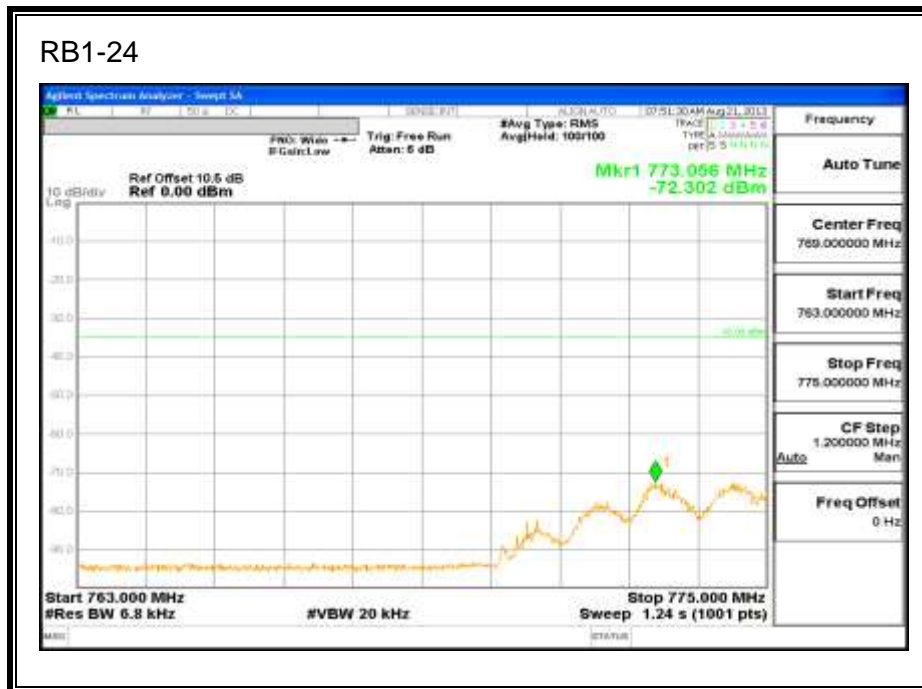

LTE QPSK Band 5 (3.0 MHz BAND WIDTH)

LTE 16QAM Band 5 (3.0 MHz BAND WIDTH)

LTE QPSK Band 5 (5.0 MHz BAND WIDTH)

LTE 16QAM Band 5 (5.0 MHz BAND WIDTH)

LTE QPSK Band 5 (10.0 MHz BAND WIDTH)

LTE 16QAM Band 5 (10.0 MHz BAND WIDTH)

8.2.4. LTE BAND 13

LTE QPSK 779.5 MHz Band 13, 775 – 777MHz (5MHz Bandwidth)

LTE 16QAM 779.5MHz Band 13, 775 - 777MHz (5MHz Bandwidth)

LTE QPSK 779.5MHz Band 13, 783 - 793MHz (5MHz Bandwidth)

LTE 16QAM 779.5MHz Band 13, 783 - 793MHz (5MHz Bandwidth)

LTE QPSK 779.5MHz Band 13, 763 - 775MHz (5MHz Bandwidth)

LTE 16QAM 779.5MHz Band 13, 763-775MHz (5MHz Bandwidth)

LTE QPSK 779.5MHz Band 13, 793 - 805MHz (5MHz Bandwidth)

LTE 16QAM 779.5MHz Band 13, 793 - 805MHz (5MHz Bandwidth)

LTE QPSK 782MHz Band 13, 775 - 777MHz (5MHz Bandwidth)

LTE 16QAM 782MHz Band 13, 775 - 777MHz (5MHz Bandwidth)

LTE QPSK 782MHz Band 13, 783 - 793MHz (5MHz Bandwidth)

LTE 16QAM 782MHz Band 13, 783 - 793MHz (5MHz Bandwidth)