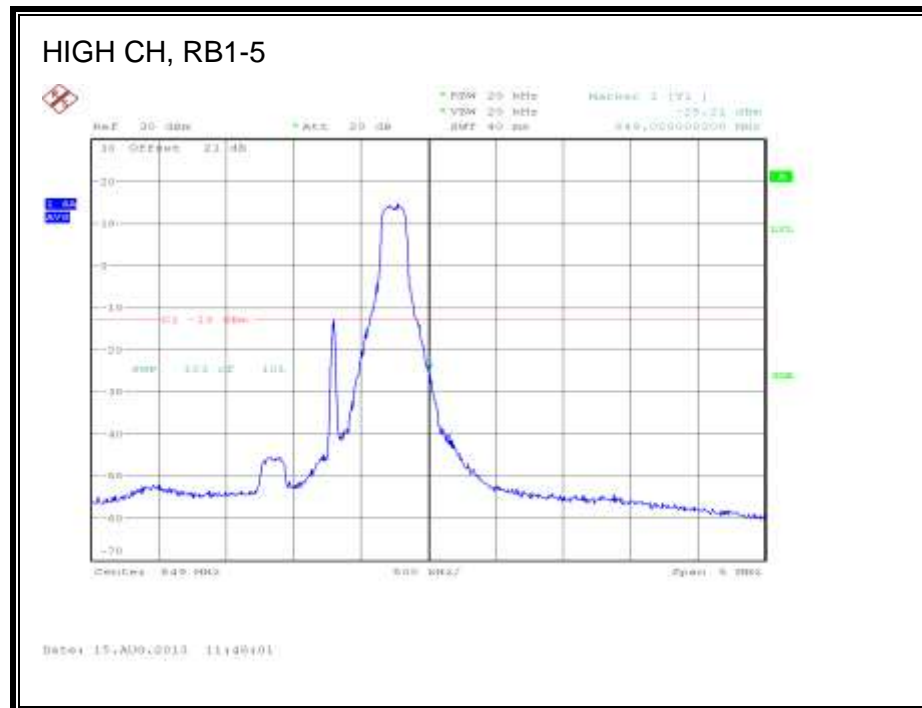

LTE QPSK Band 4 (15.0 MHz BAND WIDTH)

LTE 16QAM Band 4 (15.0 MHz BAND WIDTH)

LTE QPSK Band 4 (20.0 MHz BAND WIDTH)

LTE 16QAM Band 4 (20.0 MHz BAND WIDTH)

8.2.3. LTE BAND 5

1.4 MHz (QPSK)

LTE 16QAM Band 5 (1.4 MHz BAND WIDTH)

LTE QPSK Band 5 (3.0 MHz BAND WIDTH)

LTE 16QAM Band 5 (3.0 MHz BAND WIDTH)

LTE QPSK Band 5 (5.0 MHz BAND WIDTH)

LTE 16QAM Band 5 (5.0 MHz BAND WIDTH)

LTE QPSK Band 5 (10.0 MHz BAND WIDTH)

LTE 16QAM Band 5 (10.0 MHz BAND WIDTH)