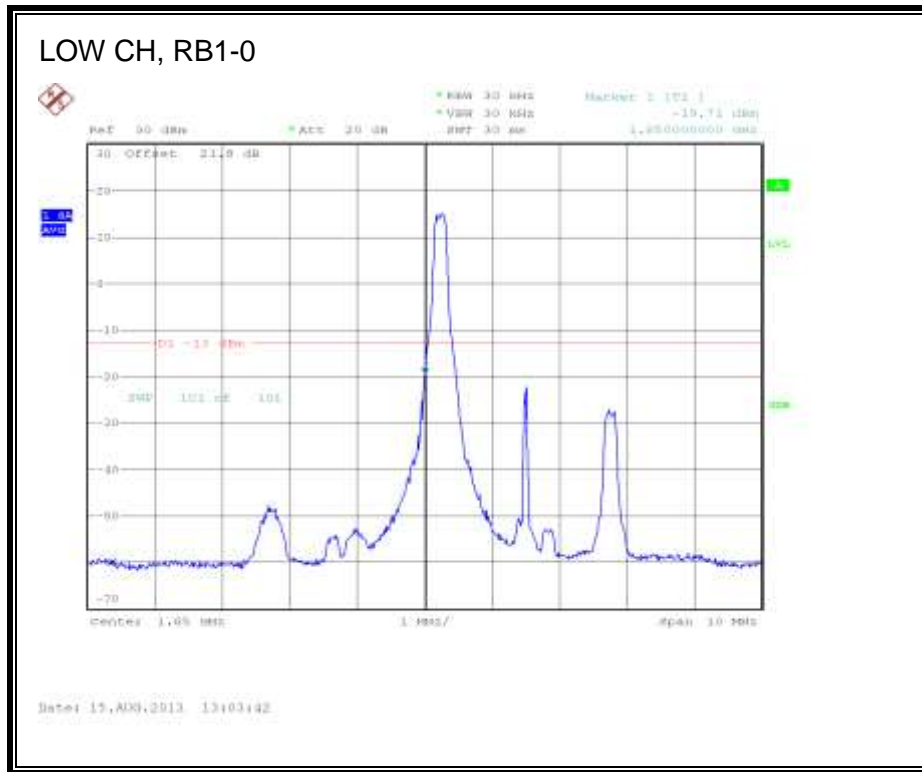

LTE 16QAM Band 25 (1.4 MHz BAND WIDTH)

LTE QPSK Band 25 (3.0 MHz BAND WIDTH)

LTE 16QAM Band 25 (3.0 MHz BAND WIDTH)

LTE QPSK Band 25 (5.0 MHz BAND WIDTH)