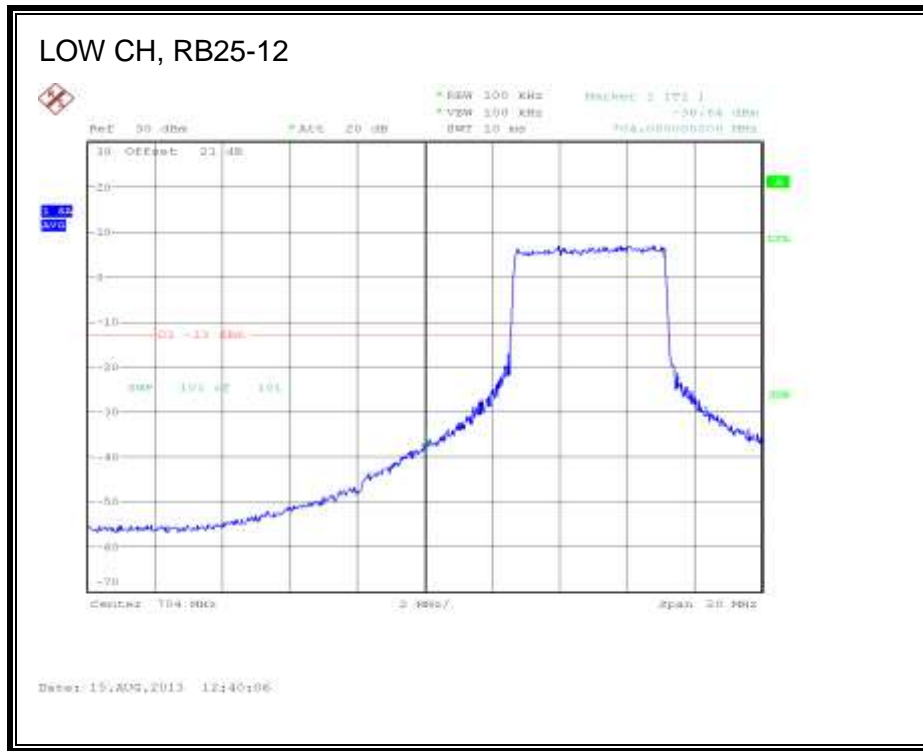

8.2.5. LTE BAND 17

5.0 MHz (QPSK)

LTE 16QAM Band 17 (5.0 MHz BAND WIDTH)

LTE QPSK Band 17 (10.0 MHz BAND WIDTH)

LTE 16QAM Band 17 (10.0 MHz BAND WIDTH)

8.2.6. LTE BAND 25

LTE QPSK Band 25 (1.4 MHz BAND WIDTH)