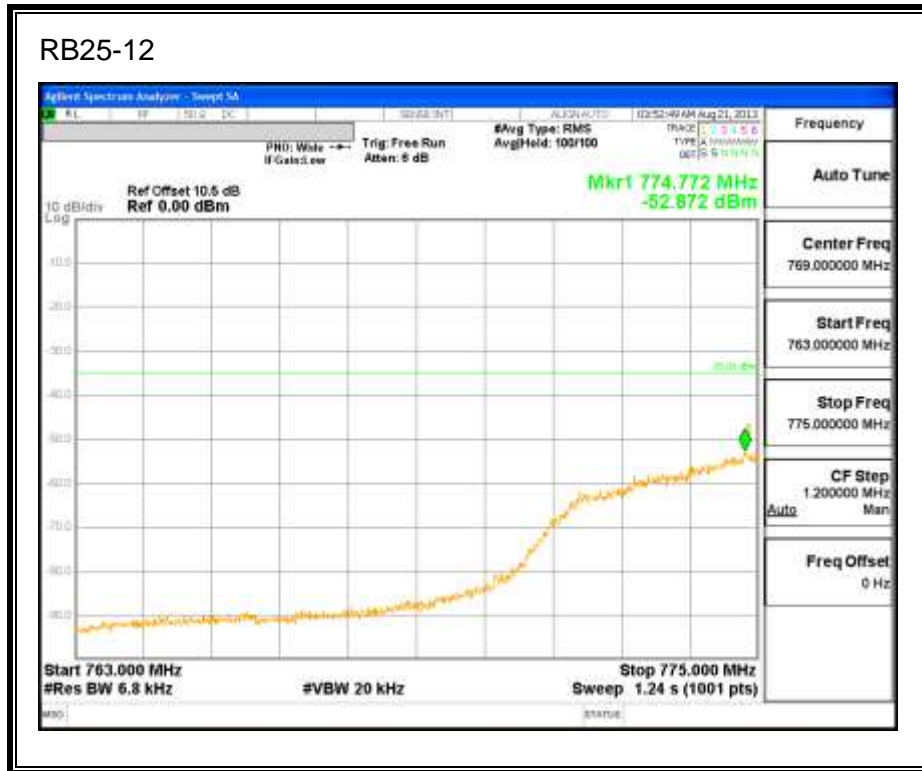

LTE QPSK 784.5MHz Band 13, 763 - 775MHz (5MHz Bandwidth)

LTE 16QAM 784.5MHz Band 13, 763-775MHz (5MHz Bandwidth)

LTE QPSK 784.5MHz Band 13, 793 - 805MHz (5MHz Bandwidth)

LTE 16QAM 784.5MHz Band 13, 793 - 805MHz (5MHz Bandwidth)

LTE QPSK 782MHz Band 13, 775 - 777MHz (10MHz Bandwidth)

LTE 16QAM Band 13, 775 - 777MHz (10MHz Bandwidth)

LTE QPSK 782MHz Band 13, 783 - 793MHz (10MHz Bandwidth)

LTE 16QAM Band 13, 782MHz 783 - 793MHz (10MHz Bandwidth)

LTE QPSK 782MHz Band 13, 763 - 775MHz (10MHz Bandwidth)

LTE 16QAM 782MHz Band 13, 763 - 775MHz (10MHz Bandwidth)

LTE QPSK Band 13, 793 - 805MHz (10MHz Bandwidth)

LTE 16QAM Band 13, 793 - 805MHz (10MHz Bandwidth)