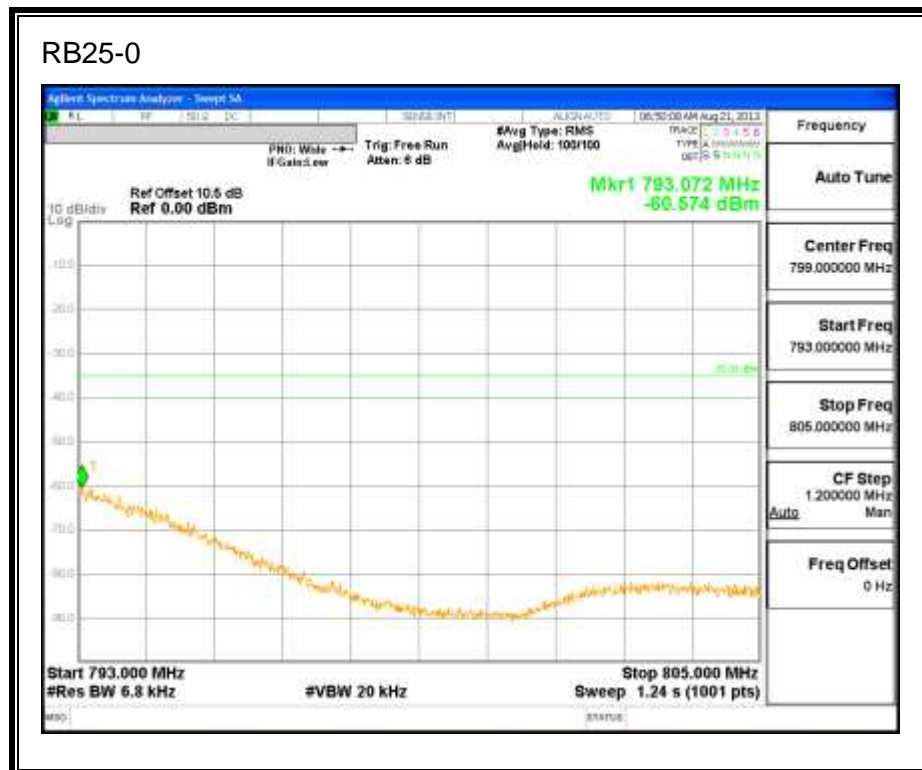

LTE QPSK 784.5 MHz Band 13, 775 - 777MHz (5MHz Bandwidth)

LTE 16QAM 784.5MHz Band 13, 775 - 777MHz (5MHz Bandwidth)

LTE QPSK 784.5MHz Band 13, 783 - 793MHz (5MHz Bandwidth)

LTE 16QAM 784.5MHz Band 13, 783 - 793MHz (5MHz Bandwidth)

LTE QPSK 784.5MHz Band 13, 763 - 775MHz (5MHz Bandwidth)

LTE 16QAM 784.5MHz Band 13, 763-775MHz (5MHz Bandwidth)

LTE QPSK 784.5MHz Band 13, 793 - 805MHz (5MHz Bandwidth)

LTE 16QAM 784.5MHz Band 13, 793 - 805MHz (5MHz Bandwidth)

LTE QPSK 782MHz Band 13, 775 - 777MHz (10MHz Bandwidth)

LTE 16QAM Band 13, 775 - 777MHz (10MHz Bandwidth)

LTE QPSK 782MHz Band 13, 783 - 793MHz (10MHz Bandwidth)

LTE 16QAM Band 13, 782MHz 783 - 793MHz (10MHz Bandwidth)

LTE QPSK 782MHz Band 13, 763 - 775MHz (10MHz Bandwidth)

LTE 16QAM 782MHz Band 13, 763 - 775MHz (10MHz Bandwidth)

LTE QPSK Band 13, 793 - 805MHz (10MHz Bandwidth)

LTE 16QAM Band 13, 793 - 805MHz (10MHz Bandwidth)