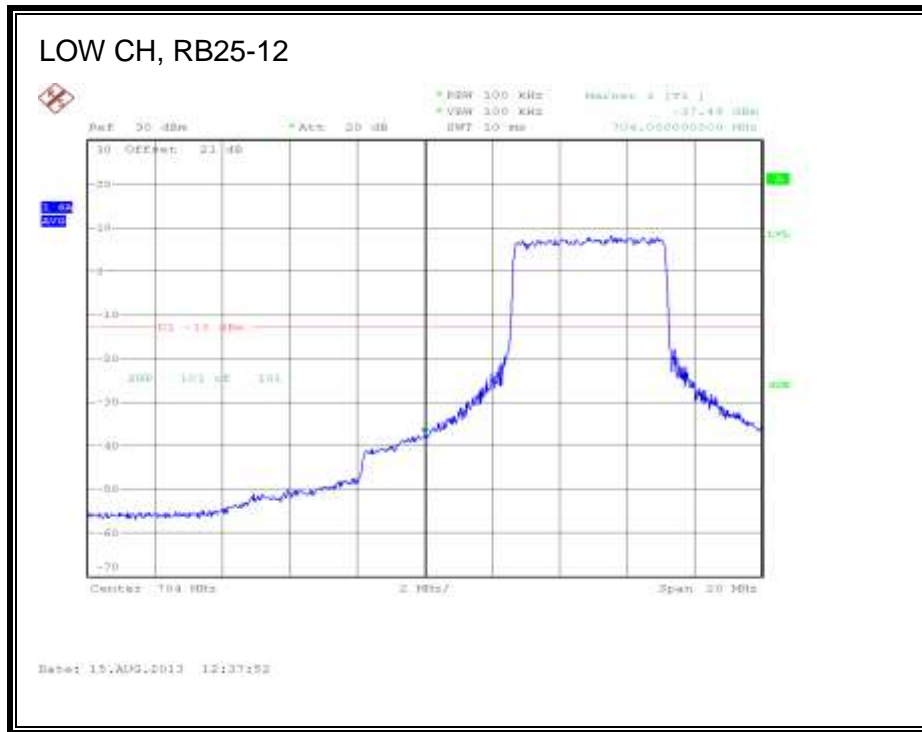

LTE QPSK 782MHz Band 13, 763 - 775MHz (10MHz Bandwidth)

LTE 16QAM 782MHz Band 13, 763 - 775MHz (10MHz Bandwidth)

LTE QPSK Band 13, 793 - 805MHz (10MHz Bandwidth)

LTE 16QAM Band 13, 793 - 805MHz (10MHz Bandwidth)

8.2.5. LTE BAND 17

5.0 MHz (QPSK)

LTE 16QAM Band 17 (5.0 MHz BAND WIDTH)

LTE QPSK Band 17 (10.0 MHz BAND WIDTH)

LTE 16QAM Band 17 (10.0 MHz BAND WIDTH)

8.2.6. LTE BAND 25

LTE QPSK Band 25 (1.4 MHz BAND WIDTH)

LTE 16QAM Band 25 (1.4 MHz BAND WIDTH)

LTE QPSK Band 25 (3.0 MHz BAND WIDTH)

LTE 16QAM Band 25 (3.0 MHz BAND WIDTH)

LTE QPSK Band 25 (5.0 MHz BAND WIDTH)