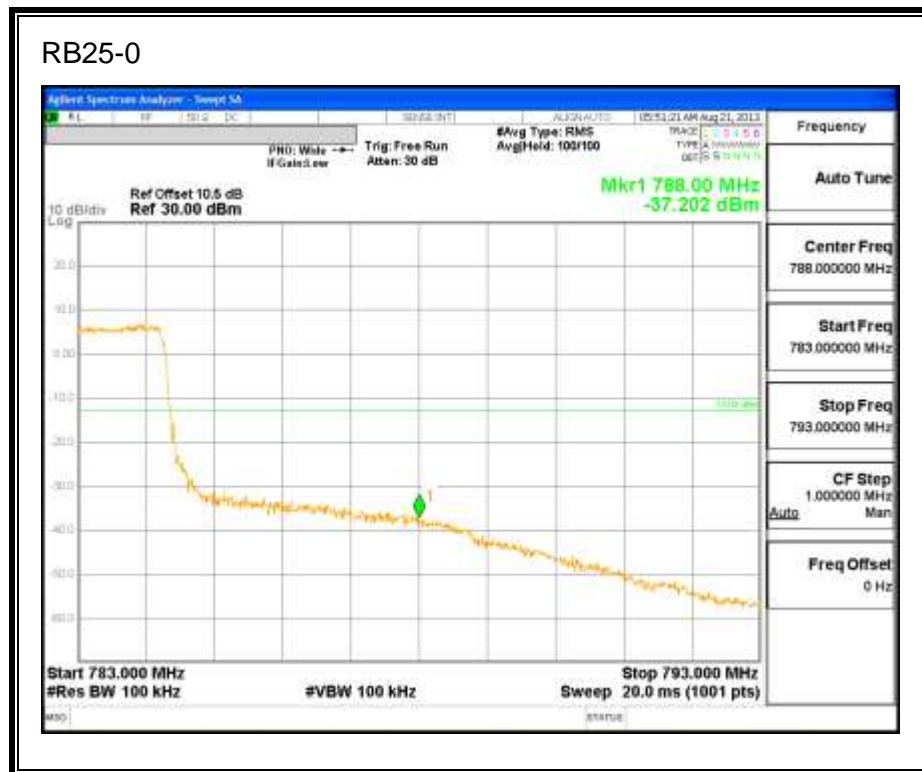

LTE QPSK 782MHz Band 13, 775 - 777MHz (5MHz Bandwidth)

LTE 16QAM 782MHz Band 13, 775 - 777MHz (5MHz Bandwidth)

LTE QPSK 782MHz Band 13, 783 - 793MHz (5MHz Bandwidth)

LTE 16QAM 782MHz Band 13, 783 - 793MHz (5MHz Bandwidth)

LTE QPSK 782MHz Band 13, 763 - 775MHz (5MHz Bandwidth)

LTE 16QAM 782MHz Band 13, 763-775MHz (5MHz Bandwidth)

LTE QPSK 782MHz Band 13, 793 - 805MHz (5MHz Bandwidth)

LTE 16QAM 782.5MHz Band 13, 793 - 805MHz (5MHz Bandwidth)