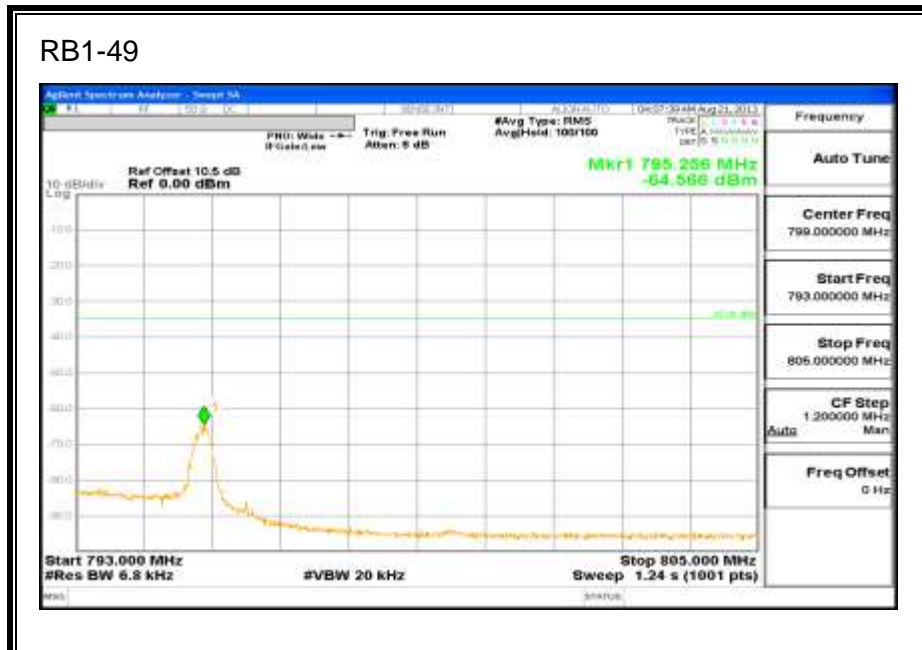

LTE QPSK 782MHz Band 13, 775 - 777MHz (10MHz Bandwidth)

LTE 16QAM Band 13, 775 - 777MHz (10MHz Bandwidth)

LTE QPSK 782MHz Band 13, 783 - 793MHz (10MHz Bandwidth)

LTE 16QAM Band 13, 782MHz 783 - 793MHz (10MHz Bandwidth)

LTE QPSK 782MHz Band 13, 763 - 775MHz (10MHz Bandwidth)

LTE 16QAM 782MHz Band 13, 763 - 775MHz (10MHz Bandwidth)

LTE QPSK Band 13, 793 - 805MHz (10MHz Bandwidth)

LTE 16QAM Band 13, 793 - 805MHz (10MHz Bandwidth)

8.2.5. LTE BAND 17

5.0 MHz (QPSK)

LTE 16QAM Band 17 (5.0 MHz BAND WIDTH)

LTE QPSK Band 17 (10.0 MHz BAND WIDTH)

LTE 16QAM Band 17 (10.0 MHz BAND WIDTH)

8.2.6. LTE BAND 25

LTE QPSK Band 25 (1.4 MHz BAND WIDTH)