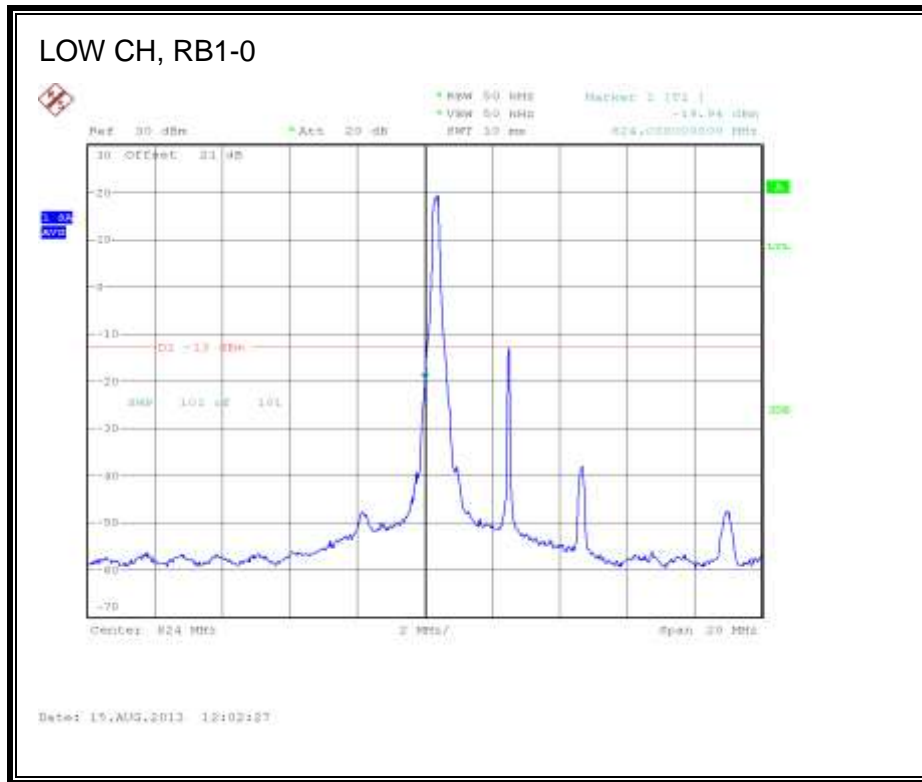

LTE QPSK Band 4 (15.0 MHz BAND WIDTH)

LTE 16QAM Band 4 (15.0 MHz BAND WIDTH)

LTE QPSK Band 4 (20.0 MHz BAND WIDTH)

LTE 16QAM Band 4 (20.0 MHz BAND WIDTH)

8.2.3. LTE BAND 5

1.4 MHz (QPSK)

LTE 16QAM Band 5 (1.4 MHz BAND WIDTH)

LTE QPSK Band 5 (3.0 MHz BAND WIDTH)

LTE 16QAM Band 5 (3.0 MHz BAND WIDTH)

LTE QPSK Band 5 (5.0 MHz BAND WIDTH)

LTE 16QAM Band 5 (5.0 MHz BAND WIDTH)

LTE QPSK Band 5 (10.0 MHz BAND WIDTH)

LTE 16QAM Band 5 (10.0 MHz BAND WIDTH)

8.2.4. LTE BAND 13

LTE QPSK 779.5 MHz Band 13, 775 – 777MHz (5MHz Bandwidth)

LTE 16QAM 779.5MHz Band 13, 775 - 777MHz (5MHz Bandwidth)

LTE QPSK 779.5MHz Band 13, 783 - 793MHz (5MHz Bandwidth)

LTE 16QAM 779.5MHz Band 13, 783 - 793MHz (5MHz Bandwidth)

LTE QPSK 779.5MHz Band 13, 763 - 775MHz (5MHz Bandwidth)

LTE 16QAM 779.5MHz Band 13, 763-775MHz (5MHz Bandwidth)

LTE QPSK 779.5MHz Band 13, 793 - 805MHz (5MHz Bandwidth)

LTE 16QAM 779.5MHz Band 13, 793 - 805MHz (5MHz Bandwidth)