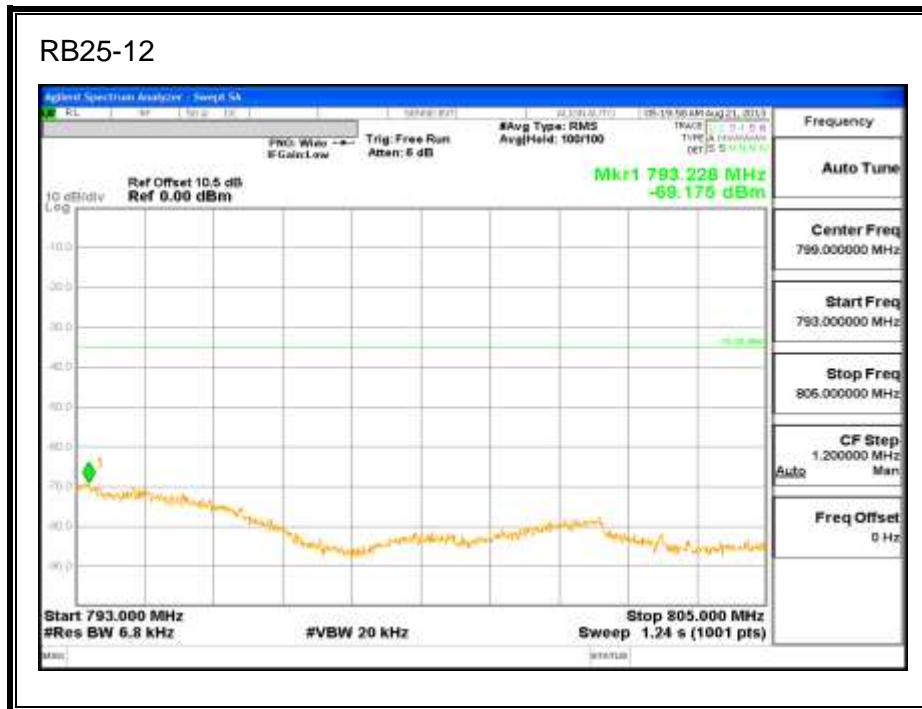

LTE QPSK 782MHz Band 13, 775 - 777MHz (10MHz Bandwidth)

LTE 16QAM Band 13, 775 - 777MHz (10MHz Bandwidth)

LTE QPSK 782MHz Band 13, 783 - 793MHz (10MHz Bandwidth)

LTE 16QAM Band 13, 782MHz 783 - 793MHz (10MHz Bandwidth)

LTE QPSK 782MHz Band 13, 763 - 775MHz (10MHz Bandwidth)

LTE 16QAM 782MHz Band 13, 763 - 775MHz (10MHz Bandwidth)

LTE QPSK Band 13, 793 - 805MHz (10MHz Bandwidth)

LTE 16QAM Band 13, 793 - 805MHz (10MHz Bandwidth)

8.2.5. LTE BAND 17

5.0 MHz (QPSK)

LTE 16QAM Band 17 (5.0 MHz BAND WIDTH)

LTE QPSK Band 17 (10.0 MHz BAND WIDTH)

LTE 16QAM Band 17 (10.0 MHz BAND WIDTH)

8.2.6. LTE BAND 25

LTE QPSK Band 25 (1.4 MHz BAND WIDTH)