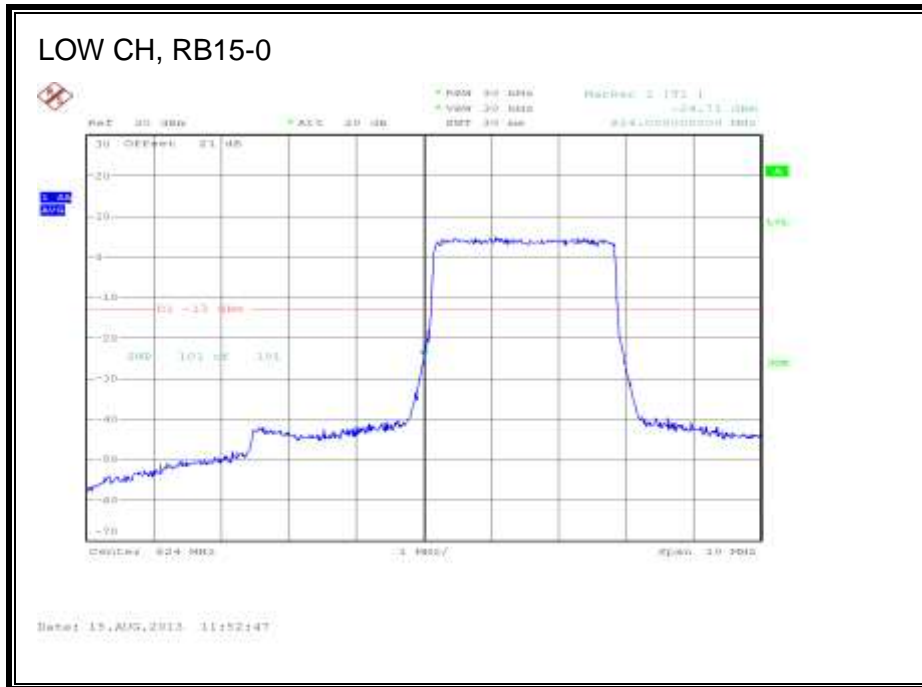

LTE QPSK Band 4 (15.0 MHz BAND WIDTH)

LTE 16QAM Band 4 (15.0 MHz BAND WIDTH)

LTE QPSK Band 4 (20.0 MHz BAND WIDTH)

LTE 16QAM Band 4 (20.0 MHz BAND WIDTH)

8.2.3. LTE BAND 5

1.4 MHz (QPSK)

LTE 16QAM Band 5 (1.4 MHz BAND WIDTH)

LTE QPSK Band 5 (3.0 MHz BAND WIDTH)

LTE 16QAM Band 5 (3.0 MHz BAND WIDTH)

LTE QPSK Band 5 (5.0 MHz BAND WIDTH)

LTE 16QAM Band 5 (5.0 MHz BAND WIDTH)

LTE QPSK Band 5 (10.0 MHz BAND WIDTH)

LTE 16QAM Band 5 (10.0 MHz BAND WIDTH)