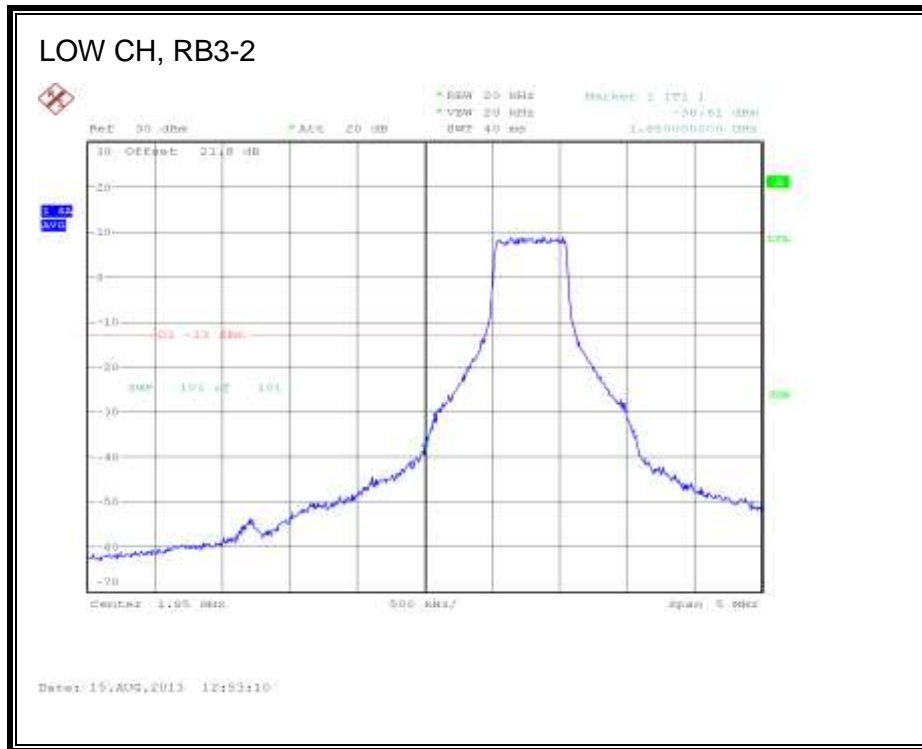

LTE QPSK 782MHz Band 13, 763 - 775MHz (10MHz Bandwidth)

LTE 16QAM 782MHz Band 13, 763 - 775MHz (10MHz Bandwidth)

LTE QPSK Band 13, 793 - 805MHz (10MHz Bandwidth)

LTE 16QAM Band 13, 793 - 805MHz (10MHz Bandwidth)

8.2.5. LTE BAND 17

5.0 MHz (QPSK)

LTE 16QAM Band 17 (5.0 MHz BAND WIDTH)

LTE QPSK Band 17 (10.0 MHz BAND WIDTH)

LTE 16QAM Band 17 (10.0 MHz BAND WIDTH)

8.2.6. LTE BAND 25

LTE QPSK Band 25 (1.4 MHz BAND WIDTH)

LTE 16QAM Band 25 (1.4 MHz BAND WIDTH)

LTE QPSK Band 25 (3.0 MHz BAND WIDTH)

LTE 16QAM Band 25 (3.0 MHz BAND WIDTH)

LTE QPSK Band 25 (5.0 MHz BAND WIDTH)