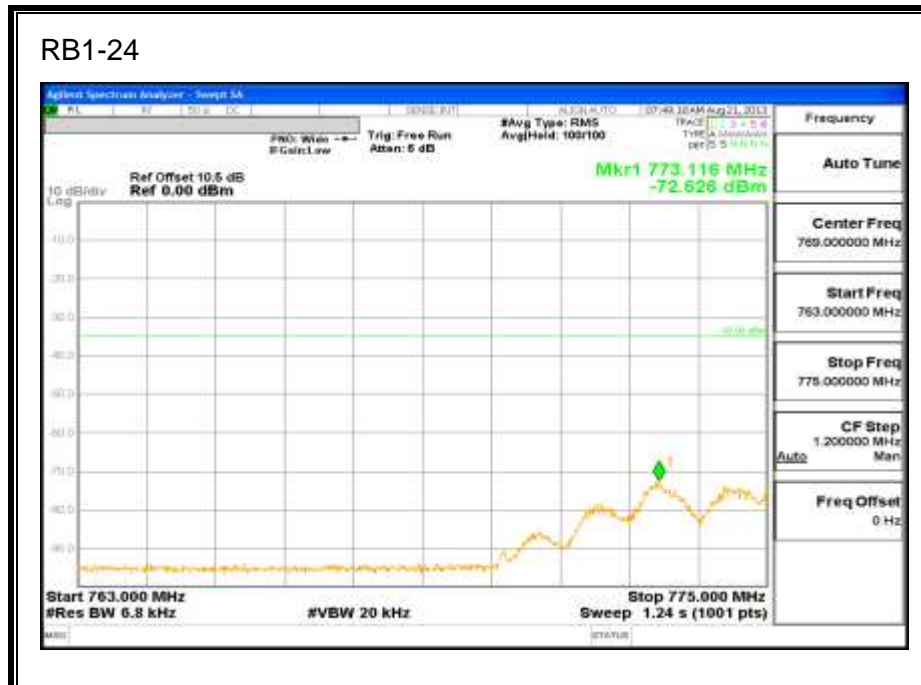

LTE QPSK Band 5 (3.0 MHz BAND WIDTH)

LTE 16QAM Band 5 (3.0 MHz BAND WIDTH)

LTE QPSK Band 5 (5.0 MHz BAND WIDTH)

LTE 16QAM Band 5 (5.0 MHz BAND WIDTH)

LTE QPSK Band 5 (10.0 MHz BAND WIDTH)

LTE 16QAM Band 5 (10.0 MHz BAND WIDTH)

8.2.4. LTE BAND 13

LTE QPSK 779.5 MHz Band 13, 775 – 777MHz (5MHz Bandwidth)

LTE 16QAM 779.5MHz Band 13, 775 - 777MHz (5MHz Bandwidth)

LTE QPSK 779.5MHz Band 13, 783 - 793MHz (5MHz Bandwidth)

LTE 16QAM 779.5MHz Band 13, 783 - 793MHz (5MHz Bandwidth)

LTE QPSK 779.5MHz Band 13, 763 - 775MHz (5MHz Bandwidth)

LTE 16QAM 779.5MHz Band 13, 763-775MHz (5MHz Bandwidth)

LTE QPSK 779.5MHz Band 13, 793 - 805MHz (5MHz Bandwidth)

LTE 16QAM 779.5MHz Band 13, 793 - 805MHz (5MHz Bandwidth)

LTE QPSK 782MHz Band 13, 775 - 777MHz (5MHz Bandwidth)

LTE 16QAM 782MHz Band 13, 775 - 777MHz (5MHz Bandwidth)

LTE QPSK 782MHz Band 13, 783 - 793MHz (5MHz Bandwidth)

LTE 16QAM 782MHz Band 13, 783 - 793MHz (5MHz Bandwidth)