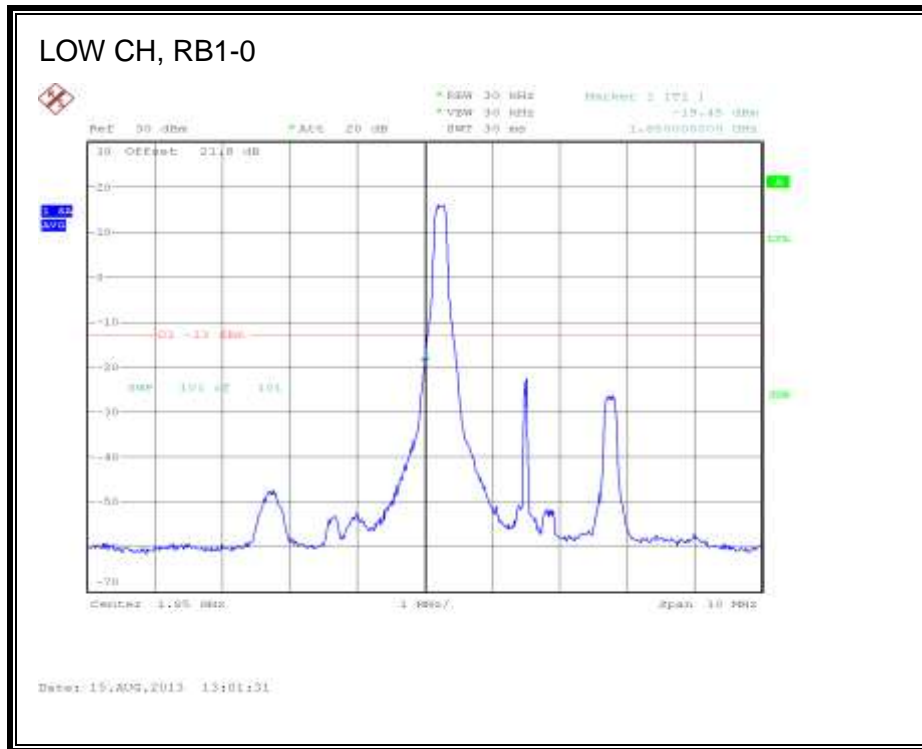

LTE 16QAM Band 25 (1.4 MHz BAND WIDTH)

LTE QPSK Band 25 (3.0 MHz BAND WIDTH)

LTE 16QAM Band 25 (3.0 MHz BAND WIDTH)

LTE QPSK Band 25 (5.0 MHz BAND WIDTH)