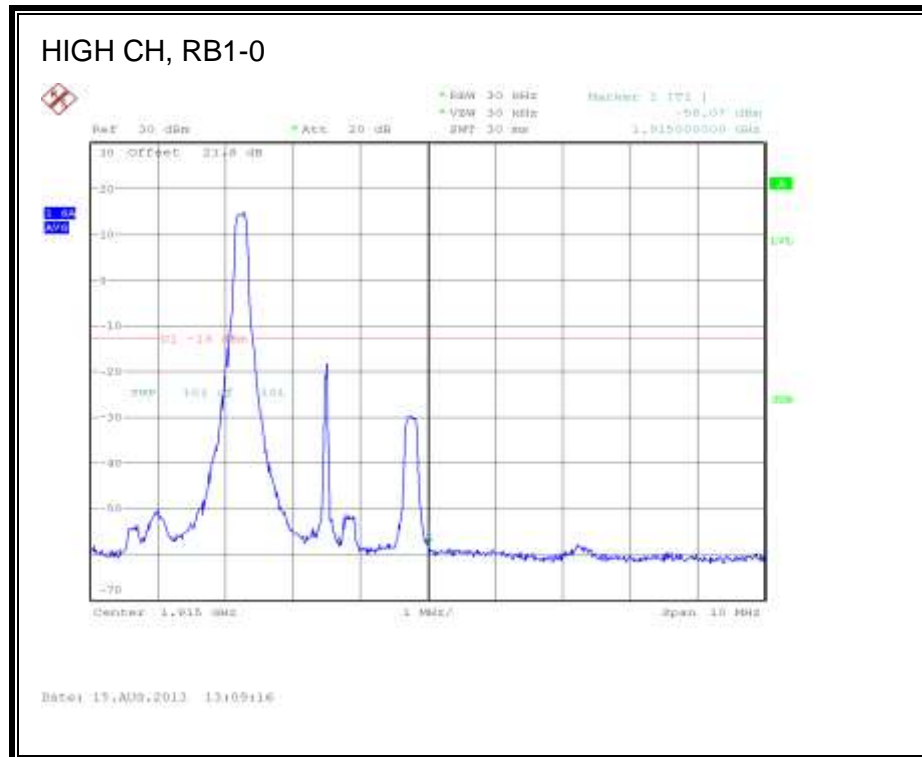

LTE 16QAM Band 25 (1.4 MHz BAND WIDTH)

LTE QPSK Band 25 (3.0 MHz BAND WIDTH)

LTE 16QAM Band 25 (3.0 MHz BAND WIDTH)

LTE QPSK Band 25 (5.0 MHz BAND WIDTH)