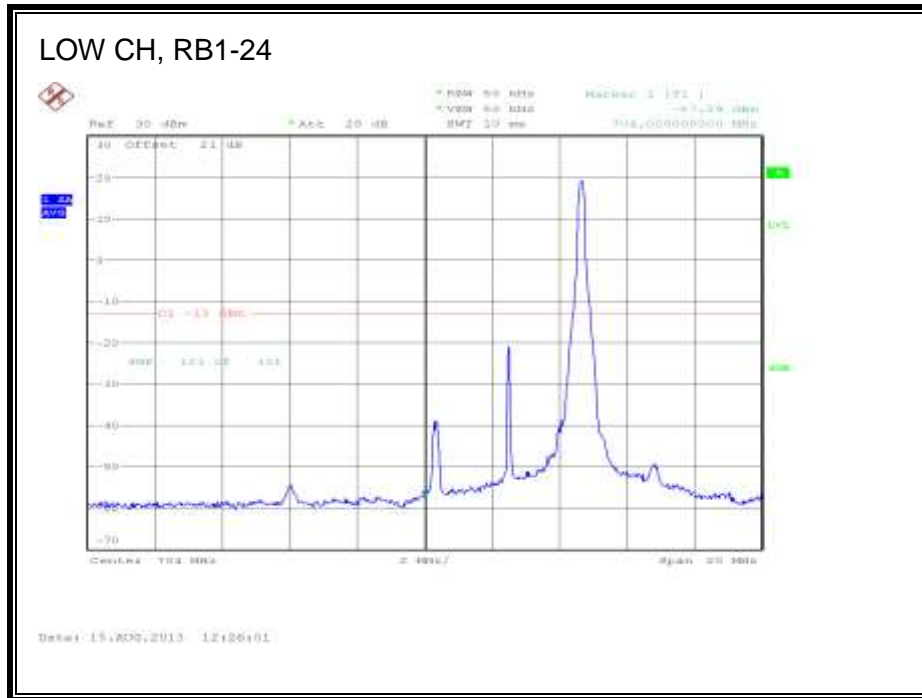

LTE QPSK 782MHz Band 13, 775 - 777MHz (10MHz Bandwidth)

LTE 16QAM Band 13, 775 - 777MHz (10MHz Bandwidth)

LTE QPSK 782MHz Band 13, 783 - 793MHz (10MHz Bandwidth)

LTE 16QAM Band 13, 782MHz 783 - 793MHz (10MHz Bandwidth)

LTE QPSK 782MHz Band 13, 763 - 775MHz (10MHz Bandwidth)

LTE 16QAM 782MHz Band 13, 763 - 775MHz (10MHz Bandwidth)

LTE QPSK Band 13, 793 - 805MHz (10MHz Bandwidth)

LTE 16QAM Band 13, 793 - 805MHz (10MHz Bandwidth)

8.2.5. LTE BAND 17

5.0 MHz (QPSK)

LTE 16QAM Band 17 (5.0 MHz BAND WIDTH)

LTE QPSK Band 17 (10.0 MHz BAND WIDTH)

LTE 16QAM Band 17 (10.0 MHz BAND WIDTH)

8.2.6. LTE BAND 25

LTE QPSK Band 25 (1.4 MHz BAND WIDTH)