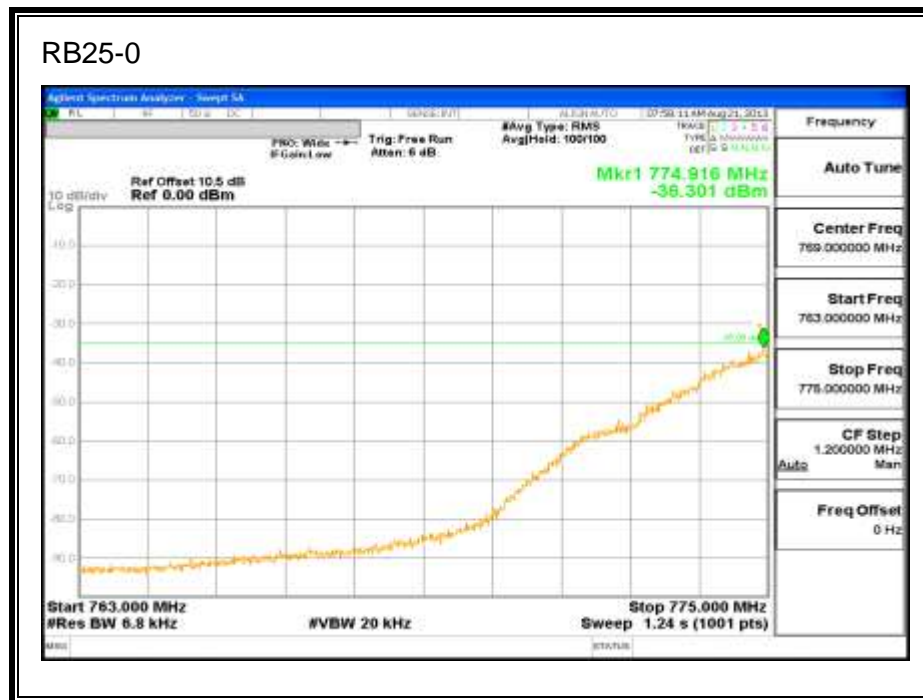

LTE QPSK Band 5 (3.0 MHz BAND WIDTH)

LTE 16QAM Band 5 (3.0 MHz BAND WIDTH)

LTE QPSK Band 5 (5.0 MHz BAND WIDTH)

LTE 16QAM Band 5 (5.0 MHz BAND WIDTH)

LTE QPSK Band 5 (10.0 MHz BAND WIDTH)

LTE 16QAM Band 5 (10.0 MHz BAND WIDTH)

8.2.4. LTE BAND 13

LTE QPSK 779.5 MHz Band 13, 775 – 777MHz (5MHz Bandwidth)

LTE 16QAM 779.5MHz Band 13, 775 - 777MHz (5MHz Bandwidth)

LTE QPSK 779.5MHz Band 13, 783 - 793MHz (5MHz Bandwidth)

LTE 16QAM 779.5MHz Band 13, 783 - 793MHz (5MHz Bandwidth)

LTE QPSK 779.5MHz Band 13, 763 - 775MHz (5MHz Bandwidth)

LTE 16QAM 779.5MHz Band 13, 763-775MHz (5MHz Bandwidth)

LTE QPSK 779.5MHz Band 13, 793 - 805MHz (5MHz Bandwidth)

LTE 16QAM 779.5MHz Band 13, 793 - 805MHz (5MHz Bandwidth)

LTE QPSK 782MHz Band 13, 775 - 777MHz (5MHz Bandwidth)

LTE 16QAM 782MHz Band 13, 775 - 777MHz (5MHz Bandwidth)

LTE QPSK 782MHz Band 13, 783 - 793MHz (5MHz Bandwidth)

LTE 16QAM 782MHz Band 13, 783 - 793MHz (5MHz Bandwidth)