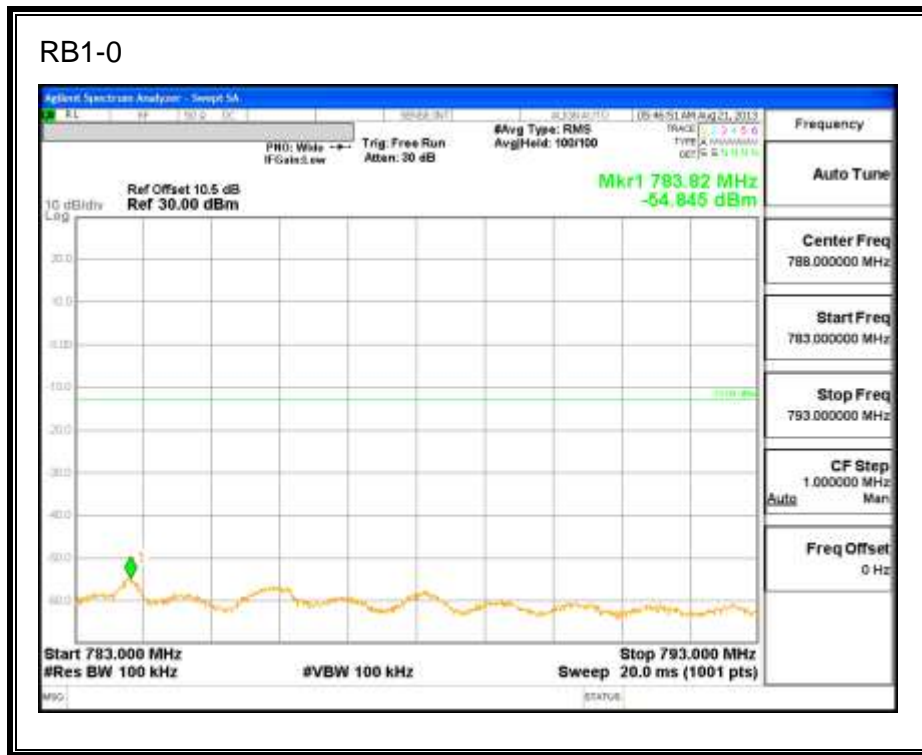

LTE QPSK Band 5 (3.0 MHz BAND WIDTH)

LTE 16QAM Band 5 (3.0 MHz BAND WIDTH)

LTE QPSK Band 5 (5.0 MHz BAND WIDTH)

LTE 16QAM Band 5 (5.0 MHz BAND WIDTH)

LTE QPSK Band 5 (10.0 MHz BAND WIDTH)

LTE 16QAM Band 5 (10.0 MHz BAND WIDTH)

8.2.4. LTE BAND 13

LTE QPSK 779.5 MHz Band 13, 775 – 777MHz (5MHz Bandwidth)

LTE 16QAM 779.5MHz Band 13, 775 - 777MHz (5MHz Bandwidth)

LTE QPSK 779.5MHz Band 13, 783 - 793MHz (5MHz Bandwidth)

LTE 16QAM 779.5MHz Band 13, 783 - 793MHz (5MHz Bandwidth)

LTE QPSK 779.5MHz Band 13, 763 - 775MHz (5MHz Bandwidth)

LTE 16QAM 779.5MHz Band 13, 763-775MHz (5MHz Bandwidth)

LTE QPSK 779.5MHz Band 13, 793 - 805MHz (5MHz Bandwidth)

LTE 16QAM 779.5MHz Band 13, 793 - 805MHz (5MHz Bandwidth)