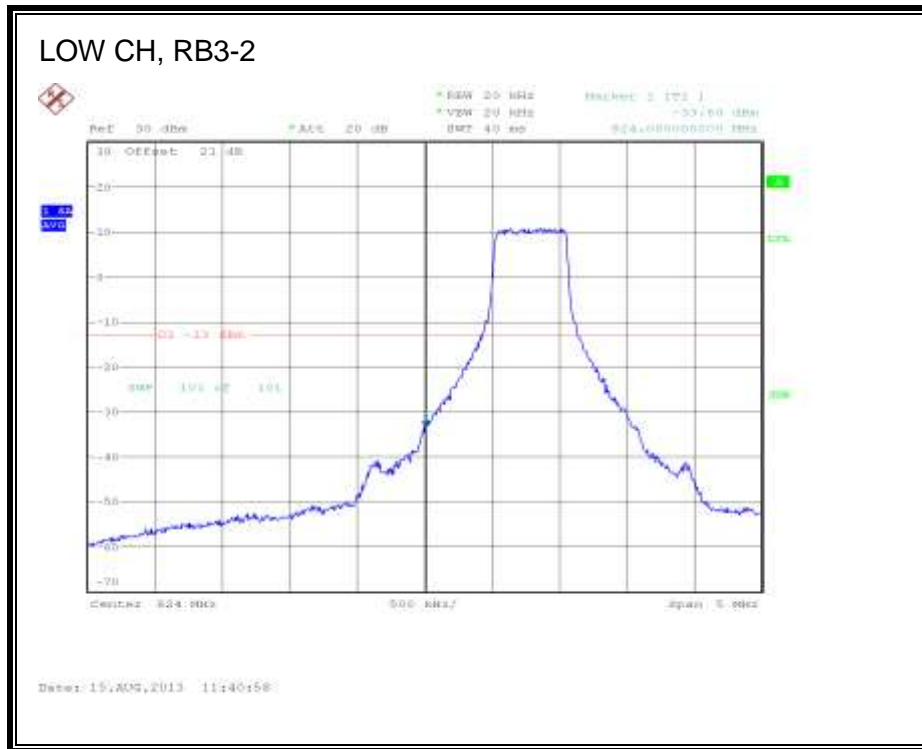

LTE QPSK Band 4 (15.0 MHz BAND WIDTH)

LTE 16QAM Band 4 (15.0 MHz BAND WIDTH)

LTE QPSK Band 4 (20.0 MHz BAND WIDTH)

LTE 16QAM Band 4 (20.0 MHz BAND WIDTH)

8.2.3. LTE BAND 5

1.4 MHz (QPSK)

LTE 16QAM Band 5 (1.4 MHz BAND WIDTH)

LTE QPSK Band 5 (3.0 MHz BAND WIDTH)

LTE 16QAM Band 5 (3.0 MHz BAND WIDTH)

LTE QPSK Band 5 (5.0 MHz BAND WIDTH)

LTE 16QAM Band 5 (5.0 MHz BAND WIDTH)

LTE QPSK Band 5 (10.0 MHz BAND WIDTH)

LTE 16QAM Band 5 (10.0 MHz BAND WIDTH)