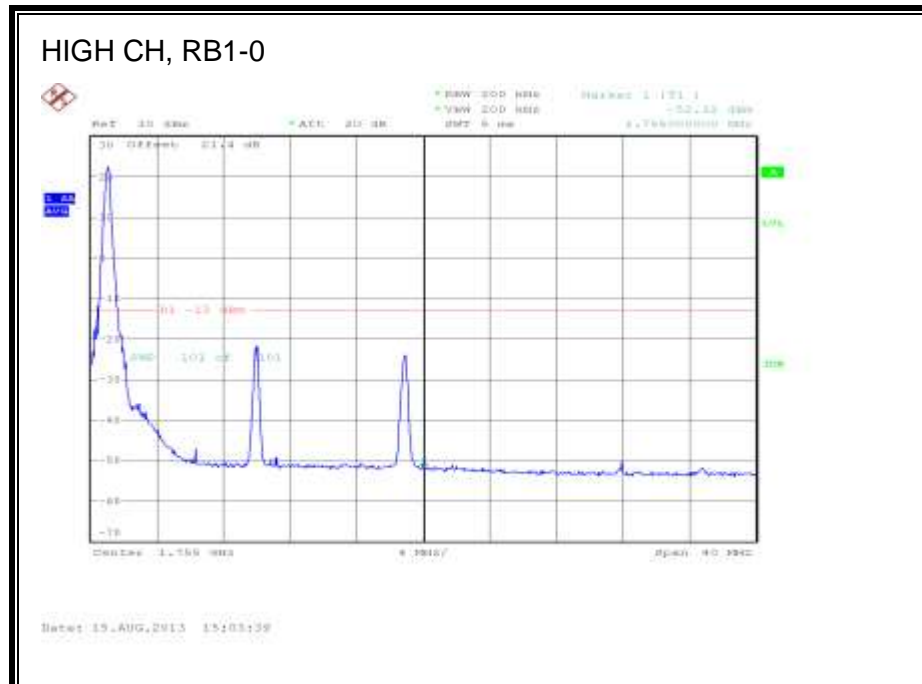

LTE QPSK Band 4 (15.0 MHz BAND WIDTH)

LTE 16QAM Band 4 (15.0 MHz BAND WIDTH)

LTE QPSK Band 4 (20.0 MHz BAND WIDTH)

LTE 16QAM Band 4 (20.0 MHz BAND WIDTH)

8.2.3. LTE BAND 5

1.4 MHz (QPSK)

LTE 16QAM Band 5 (1.4 MHz BAND WIDTH)

LTE QPSK Band 5 (3.0 MHz BAND WIDTH)

LTE 16QAM Band 5 (3.0 MHz BAND WIDTH)

LTE QPSK Band 5 (5.0 MHz BAND WIDTH)

LTE 16QAM Band 5 (5.0 MHz BAND WIDTH)

LTE QPSK Band 5 (10.0 MHz BAND WIDTH)

LTE 16QAM Band 5 (10.0 MHz BAND WIDTH)