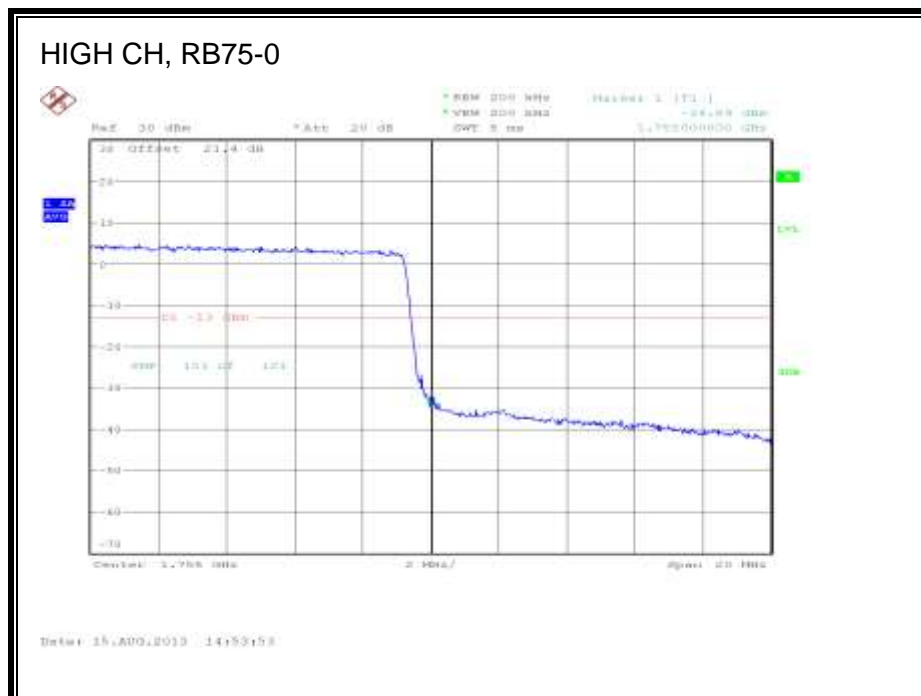

LTE QPSK Band 4 (15.0 MHz BAND WIDTH)

LTE 16QAM Band 4 (15.0 MHz BAND WIDTH)

LTE QPSK Band 4 (20.0 MHz BAND WIDTH)

LTE 16QAM Band 4 (20.0 MHz BAND WIDTH)

8.2.3. LTE BAND 5

1.4 MHz (QPSK)

LTE 16QAM Band 5 (1.4 MHz BAND WIDTH)

LTE QPSK Band 5 (3.0 MHz BAND WIDTH)

LTE 16QAM Band 5 (3.0 MHz BAND WIDTH)

LTE QPSK Band 5 (5.0 MHz BAND WIDTH)

LTE 16QAM Band 5 (5.0 MHz BAND WIDTH)

LTE QPSK Band 5 (10.0 MHz BAND WIDTH)

LTE 16QAM Band 5 (10.0 MHz BAND WIDTH)