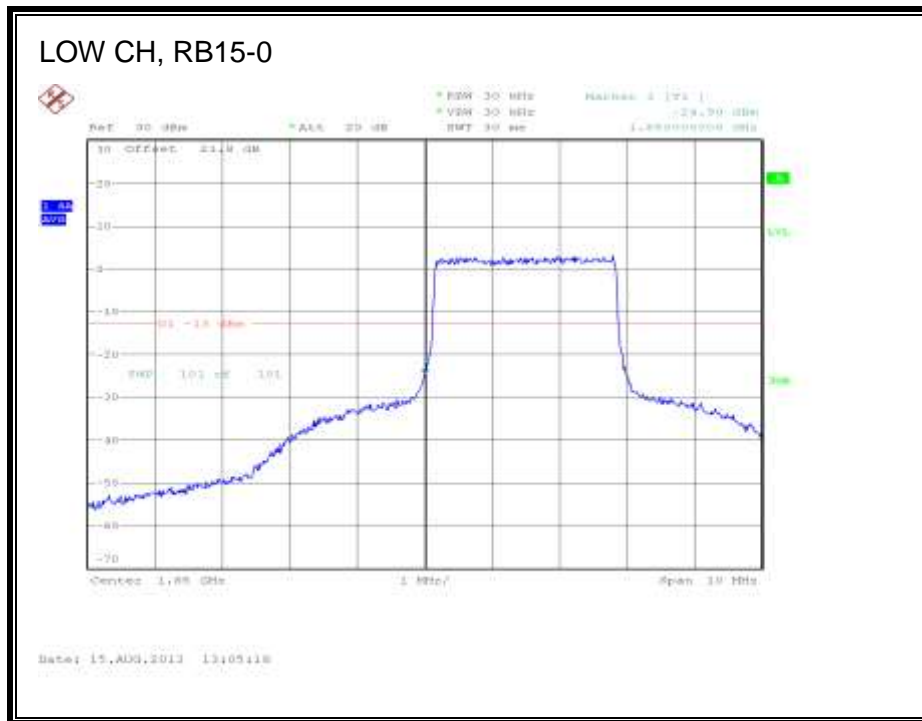

8.2.5. LTE BAND 17

5.0 MHz (QPSK)

LTE 16QAM Band 17 (5.0 MHz BAND WIDTH)

LTE QPSK Band 17 (10.0 MHz BAND WIDTH)

LTE 16QAM Band 17 (10.0 MHz BAND WIDTH)

8.2.6. LTE BAND 25

LTE QPSK Band 25 (1.4 MHz BAND WIDTH)

LTE 16QAM Band 25 (1.4 MHz BAND WIDTH)

LTE QPSK Band 25 (3.0 MHz BAND WIDTH)

LTE 16QAM Band 25 (3.0 MHz BAND WIDTH)

LTE QPSK Band 25 (5.0 MHz BAND WIDTH)