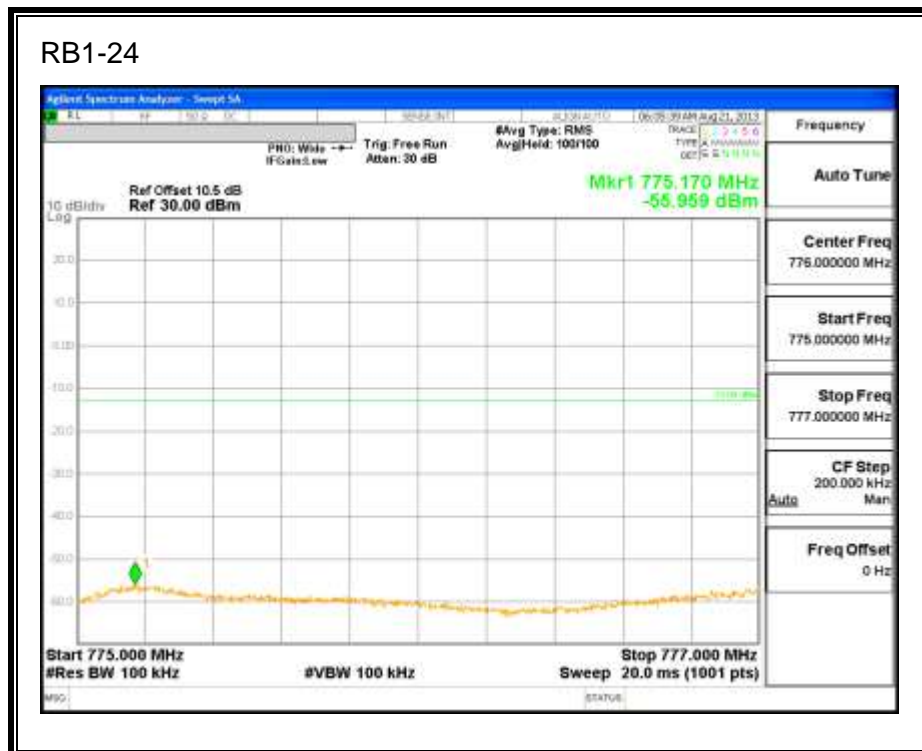

LTE QPSK Band 5 (3.0 MHz BAND WIDTH)

LTE 16QAM Band 5 (3.0 MHz BAND WIDTH)

LTE QPSK Band 5 (5.0 MHz BAND WIDTH)

LTE 16QAM Band 5 (5.0 MHz BAND WIDTH)

LTE QPSK Band 5 (10.0 MHz BAND WIDTH)

LTE 16QAM Band 5 (10.0 MHz BAND WIDTH)

8.2.4. LTE BAND 13

LTE QPSK 779.5 MHz Band 13, 775 – 777MHz (5MHz Bandwidth)

LTE 16QAM 779.5MHz Band 13, 775 - 777MHz (5MHz Bandwidth)

LTE QPSK 779.5MHz Band 13, 783 - 793MHz (5MHz Bandwidth)

LTE 16QAM 779.5MHz Band 13, 783 - 793MHz (5MHz Bandwidth)