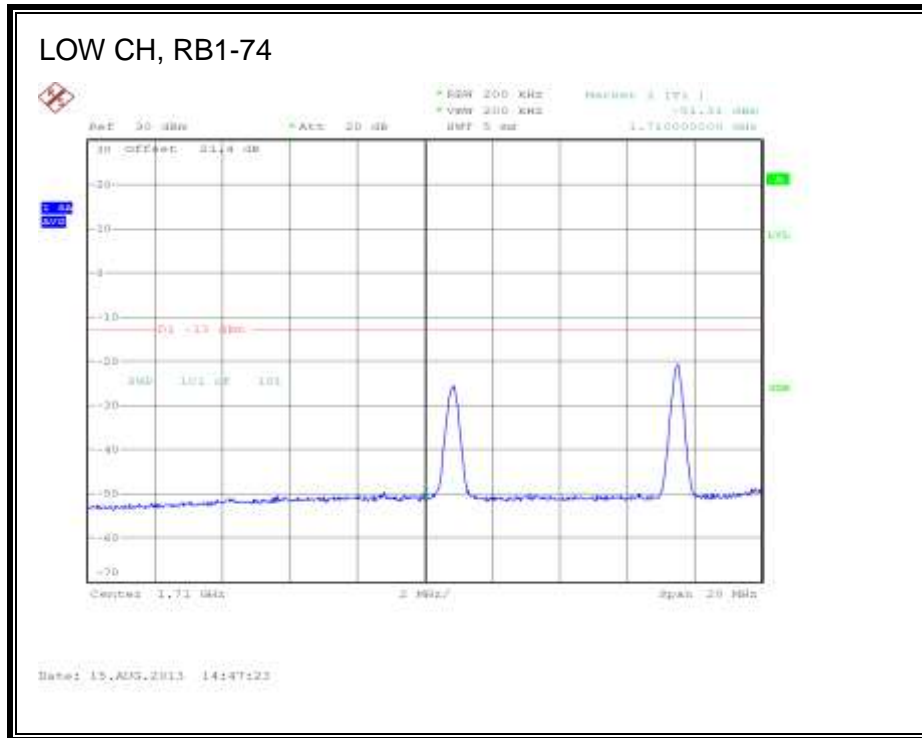

LTE QPSK Band 4 (15.0 MHz BAND WIDTH)

LTE 16QAM Band 4 (15.0 MHz BAND WIDTH)

LTE QPSK Band 4 (20.0 MHz BAND WIDTH)

LTE 16QAM Band 4 (20.0 MHz BAND WIDTH)

8.2.3. LTE BAND 5

1.4 MHz (QPSK)

LTE 16QAM Band 5 (1.4 MHz BAND WIDTH)

LTE QPSK Band 5 (3.0 MHz BAND WIDTH)

LTE 16QAM Band 5 (3.0 MHz BAND WIDTH)

LTE QPSK Band 5 (5.0 MHz BAND WIDTH)

LTE 16QAM Band 5 (5.0 MHz BAND WIDTH)

LTE QPSK Band 5 (10.0 MHz BAND WIDTH)

LTE 16QAM Band 5 (10.0 MHz BAND WIDTH)