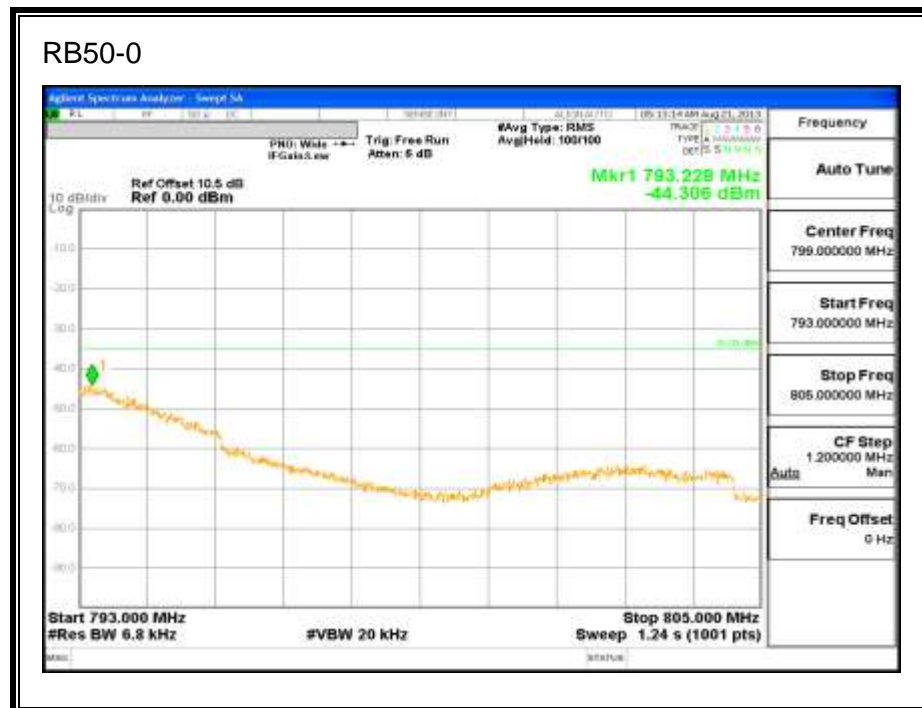

LTE QPSK 782MHz Band 13, 775 - 777MHz (10MHz Bandwidth)

LTE 16QAM Band 13, 775 - 777MHz (10MHz Bandwidth)

LTE QPSK 782MHz Band 13, 783 - 793MHz (10MHz Bandwidth)

LTE 16QAM Band 13, 782MHz 783 - 793MHz (10MHz Bandwidth)

LTE QPSK 782MHz Band 13, 763 - 775MHz (10MHz Bandwidth)

LTE 16QAM 782MHz Band 13, 763 - 775MHz (10MHz Bandwidth)

LTE QPSK Band 13, 793 - 805MHz (10MHz Bandwidth)

LTE 16QAM Band 13, 793 - 805MHz (10MHz Bandwidth)

8.2.5. LTE BAND 17

5.0 MHz (QPSK)

LTE 16QAM Band 17 (5.0 MHz BAND WIDTH)

LTE QPSK Band 17 (10.0 MHz BAND WIDTH)

LTE 16QAM Band 17 (10.0 MHz BAND WIDTH)

8.2.6. LTE BAND 25

LTE QPSK Band 25 (1.4 MHz BAND WIDTH)