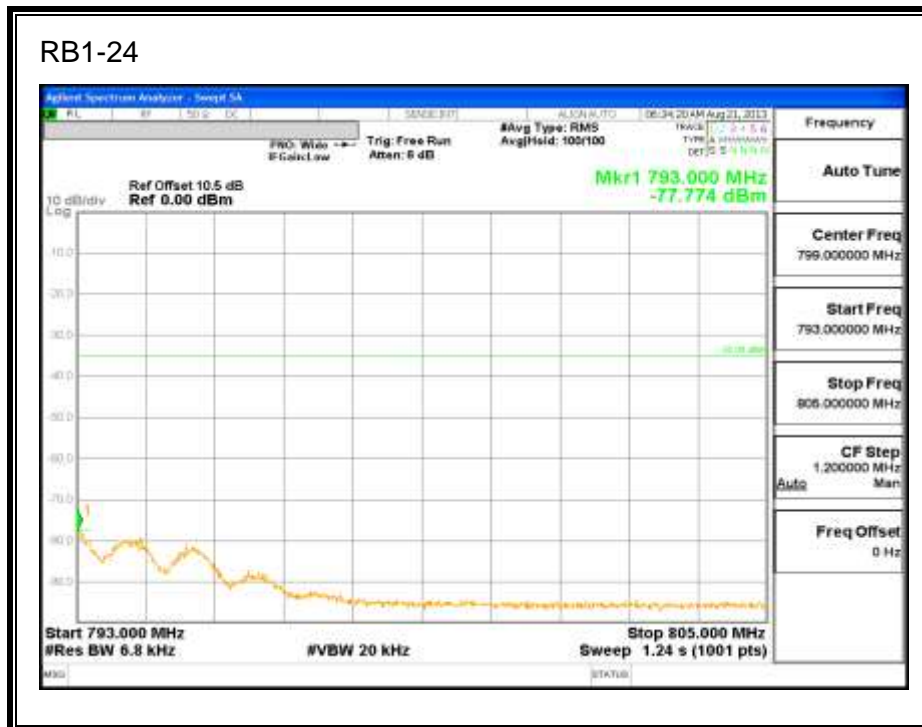

LTE QPSK 782MHz Band 13, 775 - 777MHz (5MHz Bandwidth)

LTE 16QAM 782MHz Band 13, 775 - 777MHz (5MHz Bandwidth)

LTE QPSK 782MHz Band 13, 783 - 793MHz (5MHz Bandwidth)

LTE 16QAM 782MHz Band 13, 783 - 793MHz (5MHz Bandwidth)

LTE QPSK 782MHz Band 13, 763 - 775MHz (5MHz Bandwidth)

LTE 16QAM 782MHz Band 13, 763-775MHz (5MHz Bandwidth)

LTE QPSK 782MHz Band 13, 793 - 805MHz (5MHz Bandwidth)

LTE 16QAM 782.5MHz Band 13, 793 - 805MHz (5MHz Bandwidth)

LTE QPSK 784.5 MHz Band 13, 775 - 777MHz (5MHz Bandwidth)

LTE 16QAM 784.5MHz Band 13, 775 - 777MHz (5MHz Bandwidth)

LTE QPSK 784.5MHz Band 13, 783 - 793MHz (5MHz Bandwidth)

LTE 16QAM 784.5MHz Band 13, 783 - 793MHz (5MHz Bandwidth)