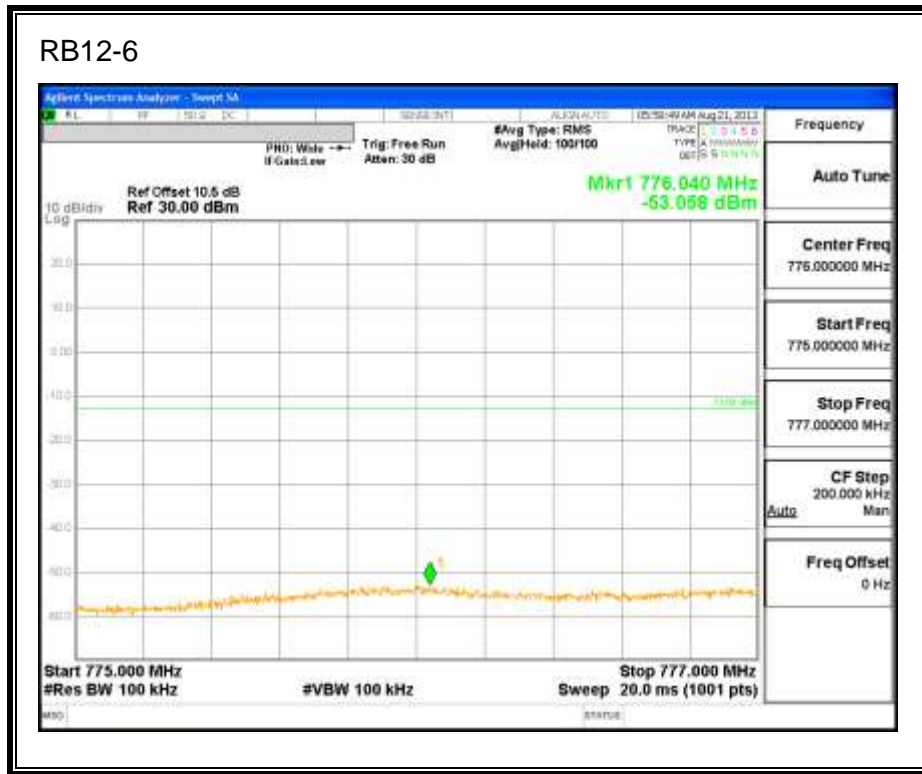

LTE QPSK 782MHz Band 13, 775 - 777MHz (5MHz Bandwidth)

LTE 16QAM 782MHz Band 13, 775 - 777MHz (5MHz Bandwidth)

LTE QPSK 782MHz Band 13, 783 - 793MHz (5MHz Bandwidth)

LTE 16QAM 782MHz Band 13, 783 - 793MHz (5MHz Bandwidth)

LTE QPSK 782MHz Band 13, 763 - 775MHz (5MHz Bandwidth)

LTE 16QAM 782MHz Band 13, 763-775MHz (5MHz Bandwidth)

LTE QPSK 782MHz Band 13, 793 - 805MHz (5MHz Bandwidth)

LTE 16QAM 782.5MHz Band 13, 793 - 805MHz (5MHz Bandwidth)

LTE QPSK 784.5 MHz Band 13, 775 - 777MHz (5MHz Bandwidth)

LTE 16QAM 784.5MHz Band 13, 775 - 777MHz (5MHz Bandwidth)

LTE QPSK 784.5MHz Band 13, 783 - 793MHz (5MHz Bandwidth)

LTE 16QAM 784.5MHz Band 13, 783 - 793MHz (5MHz Bandwidth)