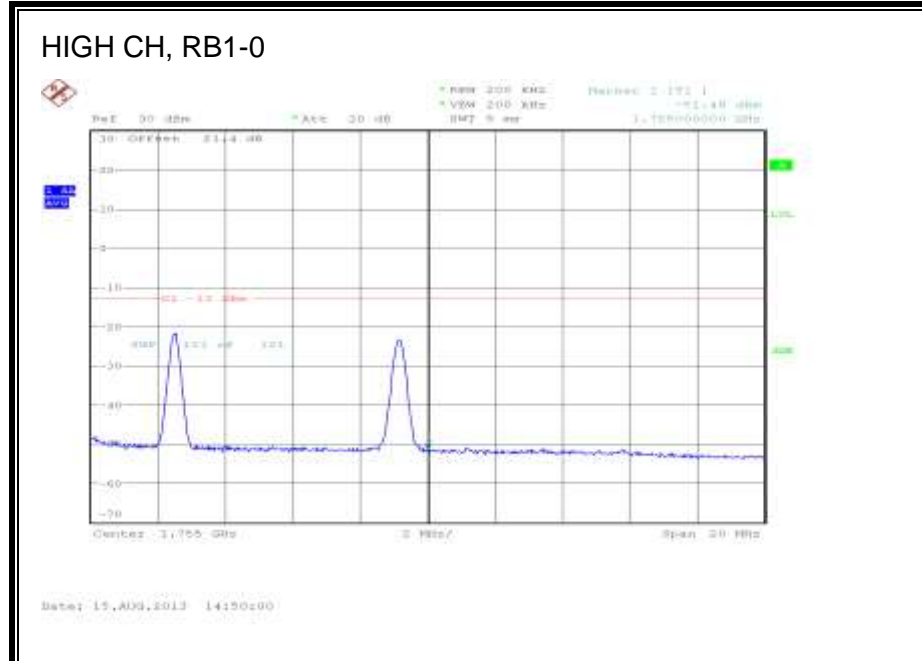

LTE QPSK Band 4 (15.0 MHz BAND WIDTH)

LTE 16QAM Band 4 (15.0 MHz BAND WIDTH)

LTE QPSK Band 4 (20.0 MHz BAND WIDTH)

LTE 16QAM Band 4 (20.0 MHz BAND WIDTH)

8.2.3. LTE BAND 5

1.4 MHz (QPSK)

LTE 16QAM Band 5 (1.4 MHz BAND WIDTH)

LTE QPSK Band 5 (3.0 MHz BAND WIDTH)

LTE 16QAM Band 5 (3.0 MHz BAND WIDTH)

LTE QPSK Band 5 (5.0 MHz BAND WIDTH)

LTE 16QAM Band 5 (5.0 MHz BAND WIDTH)

LTE QPSK Band 5 (10.0 MHz BAND WIDTH)

LTE 16QAM Band 5 (10.0 MHz BAND WIDTH)

8.2.4. LTE BAND 13

LTE QPSK 779.5 MHz Band 13, 775 – 777MHz (5MHz Bandwidth)

LTE 16QAM 779.5MHz Band 13, 775 - 777MHz (5MHz Bandwidth)

LTE QPSK 779.5MHz Band 13, 783 - 793MHz (5MHz Bandwidth)

LTE 16QAM 779.5MHz Band 13, 783 - 793MHz (5MHz Bandwidth)