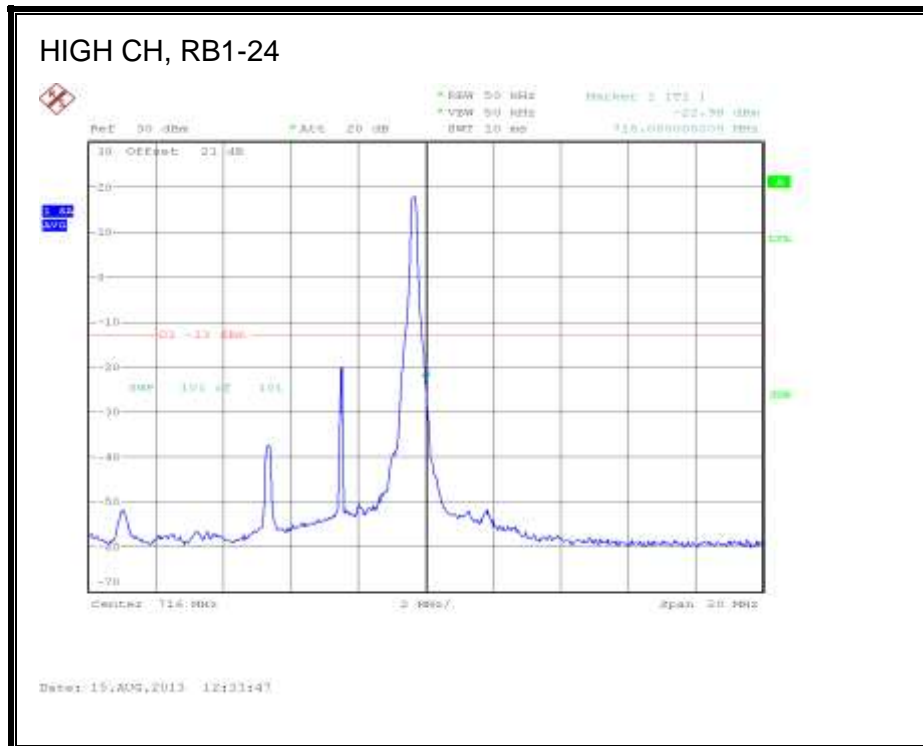

LTE QPSK 782MHz Band 13, 763 - 775MHz (10MHz Bandwidth)

LTE 16QAM 782MHz Band 13, 763 - 775MHz (10MHz Bandwidth)

LTE QPSK Band 13, 793 - 805MHz (10MHz Bandwidth)

LTE 16QAM Band 13, 793 - 805MHz (10MHz Bandwidth)

8.2.5. LTE BAND 17

5.0 MHz (QPSK)

LTE 16QAM Band 17 (5.0 MHz BAND WIDTH)

LTE QPSK Band 17 (10.0 MHz BAND WIDTH)

LTE 16QAM Band 17 (10.0 MHz BAND WIDTH)

8.2.6. LTE BAND 25

LTE QPSK Band 25 (1.4 MHz BAND WIDTH)

LTE 16QAM Band 25 (1.4 MHz BAND WIDTH)

LTE QPSK Band 25 (3.0 MHz BAND WIDTH)

LTE 16QAM Band 25 (3.0 MHz BAND WIDTH)

LTE QPSK Band 25 (5.0 MHz BAND WIDTH)