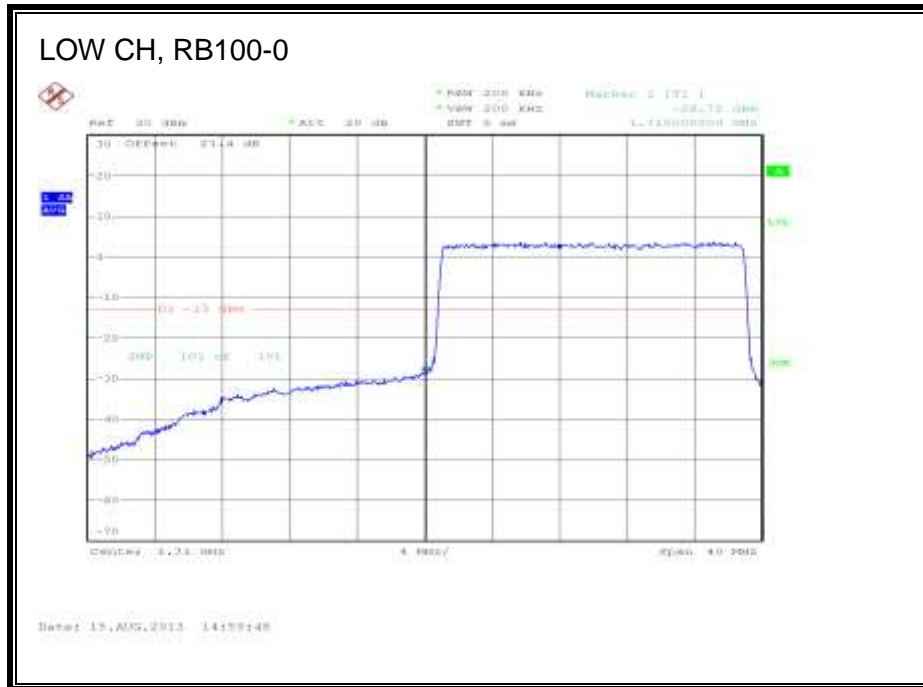

LTE QPSK Band 4 (15.0 MHz BAND WIDTH)

LTE 16QAM Band 4 (15.0 MHz BAND WIDTH)

LTE QPSK Band 4 (20.0 MHz BAND WIDTH)

LTE 16QAM Band 4 (20.0 MHz BAND WIDTH)

8.2.3. LTE BAND 5

1.4 MHz (QPSK)

LTE 16QAM Band 5 (1.4 MHz BAND WIDTH)

LTE QPSK Band 5 (3.0 MHz BAND WIDTH)

LTE 16QAM Band 5 (3.0 MHz BAND WIDTH)

LTE QPSK Band 5 (5.0 MHz BAND WIDTH)

LTE 16QAM Band 5 (5.0 MHz BAND WIDTH)

LTE QPSK Band 5 (10.0 MHz BAND WIDTH)

LTE 16QAM Band 5 (10.0 MHz BAND WIDTH)