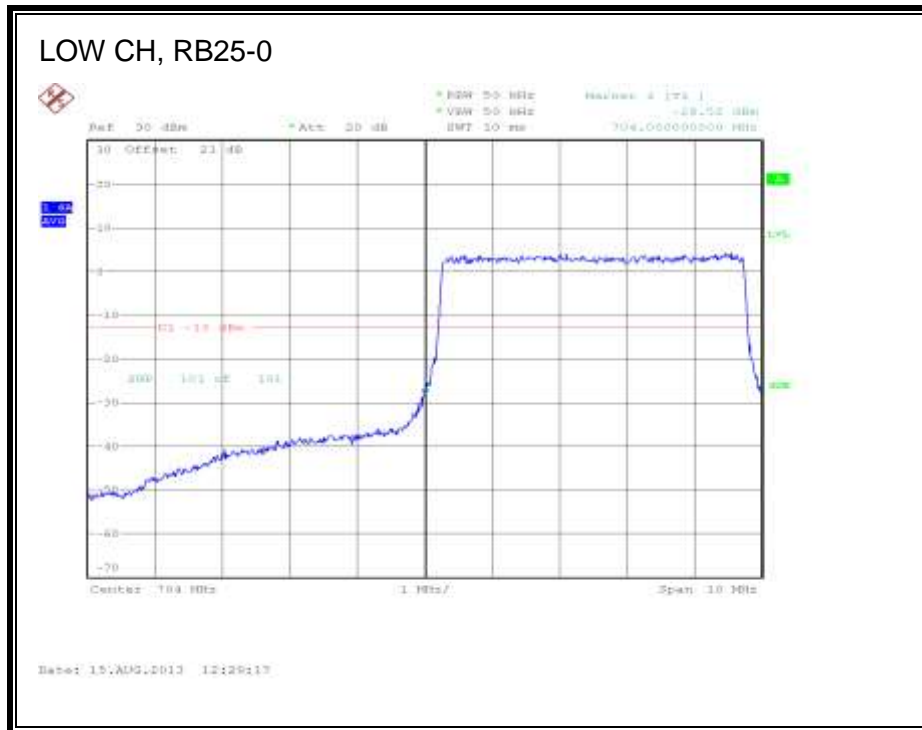

LTE QPSK 782MHz Band 13, 763 - 775MHz (10MHz Bandwidth)

LTE 16QAM 782MHz Band 13, 763 - 775MHz (10MHz Bandwidth)

LTE QPSK Band 13, 793 - 805MHz (10MHz Bandwidth)

LTE 16QAM Band 13, 793 - 805MHz (10MHz Bandwidth)

8.2.5. LTE BAND 17

5.0 MHz (QPSK)

LTE 16QAM Band 17 (5.0 MHz BAND WIDTH)

LTE QPSK Band 17 (10.0 MHz BAND WIDTH)

LTE 16QAM Band 17 (10.0 MHz BAND WIDTH)

8.2.6. LTE BAND 25

LTE QPSK Band 25 (1.4 MHz BAND WIDTH)

LTE 16QAM Band 25 (1.4 MHz BAND WIDTH)

LTE QPSK Band 25 (3.0 MHz BAND WIDTH)

LTE 16QAM Band 25 (3.0 MHz BAND WIDTH)

LTE QPSK Band 25 (5.0 MHz BAND WIDTH)