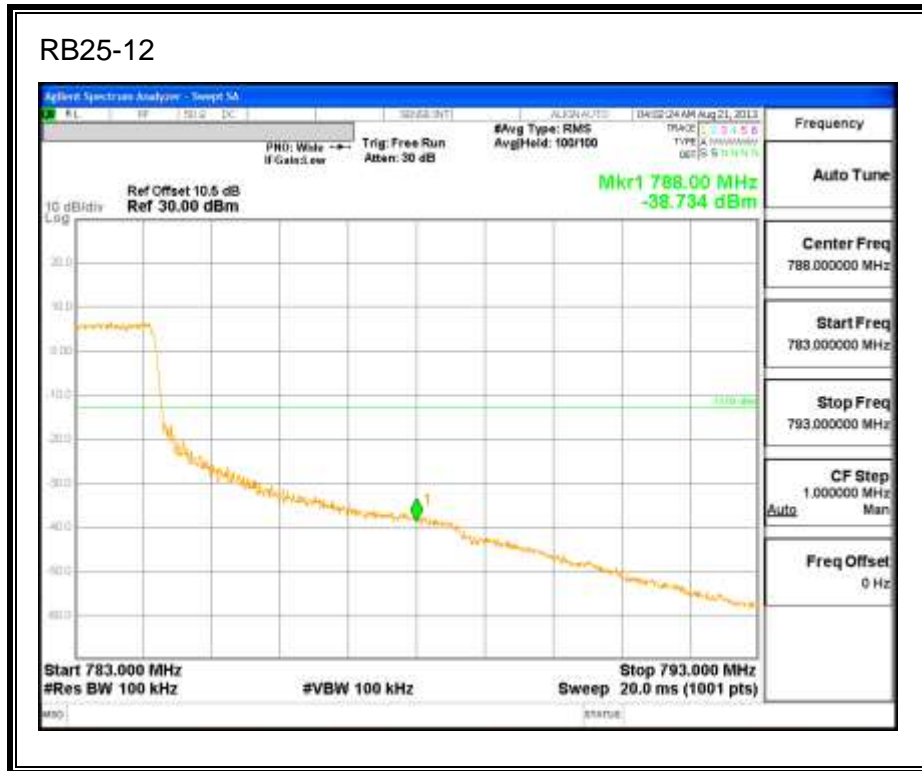

LTE QPSK 784.5MHz Band 13, 763 - 775MHz (5MHz Bandwidth)

LTE 16QAM 784.5MHz Band 13, 763-775MHz (5MHz Bandwidth)

LTE QPSK 784.5MHz Band 13, 793 - 805MHz (5MHz Bandwidth)

LTE 16QAM 784.5MHz Band 13, 793 - 805MHz (5MHz Bandwidth)

LTE QPSK 782MHz Band 13, 775 - 777MHz (10MHz Bandwidth)

LTE 16QAM Band 13, 775 - 777MHz (10MHz Bandwidth)

LTE QPSK 782MHz Band 13, 783 - 793MHz (10MHz Bandwidth)

LTE 16QAM Band 13, 782MHz 783 - 793MHz (10MHz Bandwidth)

LTE QPSK 782MHz Band 13, 763 - 775MHz (10MHz Bandwidth)

LTE 16QAM 782MHz Band 13, 763 - 775MHz (10MHz Bandwidth)

LTE QPSK Band 13, 793 - 805MHz (10MHz Bandwidth)

LTE 16QAM Band 13, 793 - 805MHz (10MHz Bandwidth)