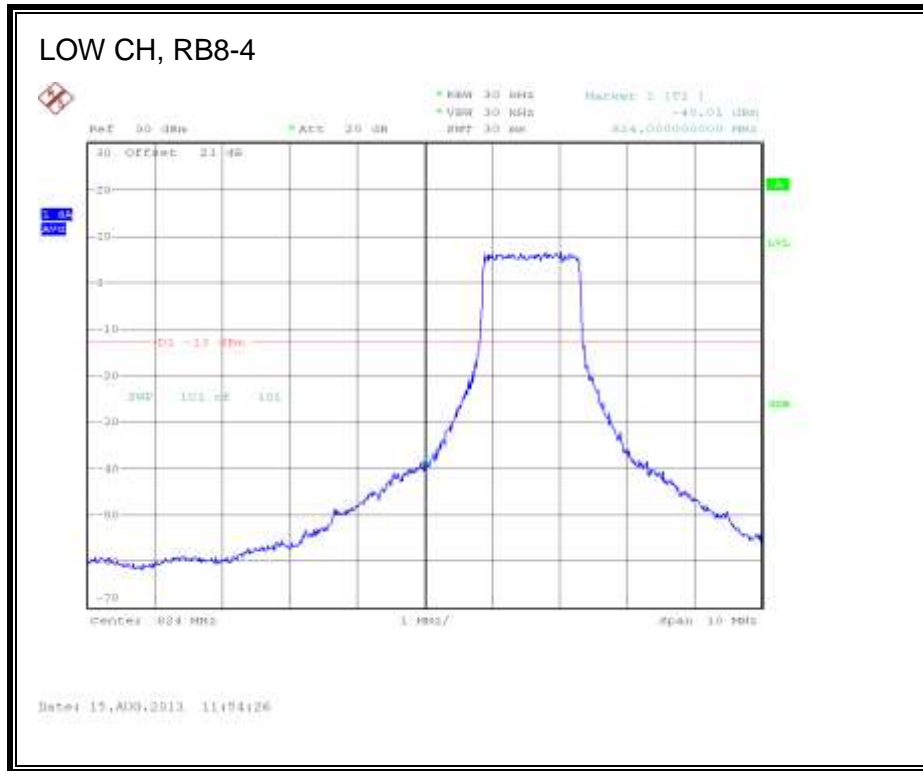

LTE QPSK Band 5 (3.0 MHz BAND WIDTH)

LTE 16QAM Band 5 (3.0 MHz BAND WIDTH)

LTE QPSK Band 5 (5.0 MHz BAND WIDTH)

LTE 16QAM Band 5 (5.0 MHz BAND WIDTH)

LTE QPSK Band 5 (10.0 MHz BAND WIDTH)

LTE 16QAM Band 5 (10.0 MHz BAND WIDTH)

8.2.4. LTE BAND 13

LTE QPSK 779.5 MHz Band 13, 775 – 777MHz (5MHz Bandwidth)

LTE 16QAM 779.5MHz Band 13, 775 - 777MHz (5MHz Bandwidth)

LTE QPSK 779.5MHz Band 13, 783 - 793MHz (5MHz Bandwidth)

LTE 16QAM 779.5MHz Band 13, 783 - 793MHz (5MHz Bandwidth)