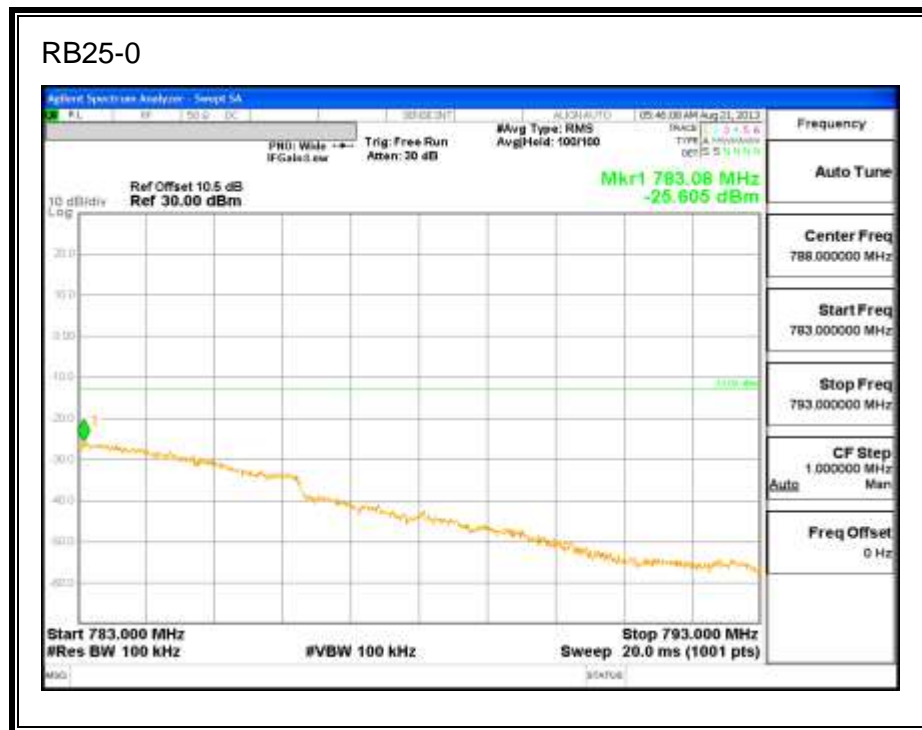

LTE QPSK Band 5 (3.0 MHz BAND WIDTH)

LTE 16QAM Band 5 (3.0 MHz BAND WIDTH)

LTE QPSK Band 5 (5.0 MHz BAND WIDTH)

LTE 16QAM Band 5 (5.0 MHz BAND WIDTH)

LTE QPSK Band 5 (10.0 MHz BAND WIDTH)

LTE 16QAM Band 5 (10.0 MHz BAND WIDTH)

8.2.4. LTE BAND 13

LTE QPSK 779.5 MHz Band 13, 775 – 777MHz (5MHz Bandwidth)

LTE 16QAM 779.5MHz Band 13, 775 - 777MHz (5MHz Bandwidth)

LTE QPSK 779.5MHz Band 13, 783 - 793MHz (5MHz Bandwidth)

LTE 16QAM 779.5MHz Band 13, 783 - 793MHz (5MHz Bandwidth)

LTE QPSK 779.5MHz Band 13, 763 - 775MHz (5MHz Bandwidth)

LTE 16QAM 779.5MHz Band 13, 763-775MHz (5MHz Bandwidth)

LTE QPSK 779.5MHz Band 13, 793 - 805MHz (5MHz Bandwidth)

LTE 16QAM 779.5MHz Band 13, 793 - 805MHz (5MHz Bandwidth)