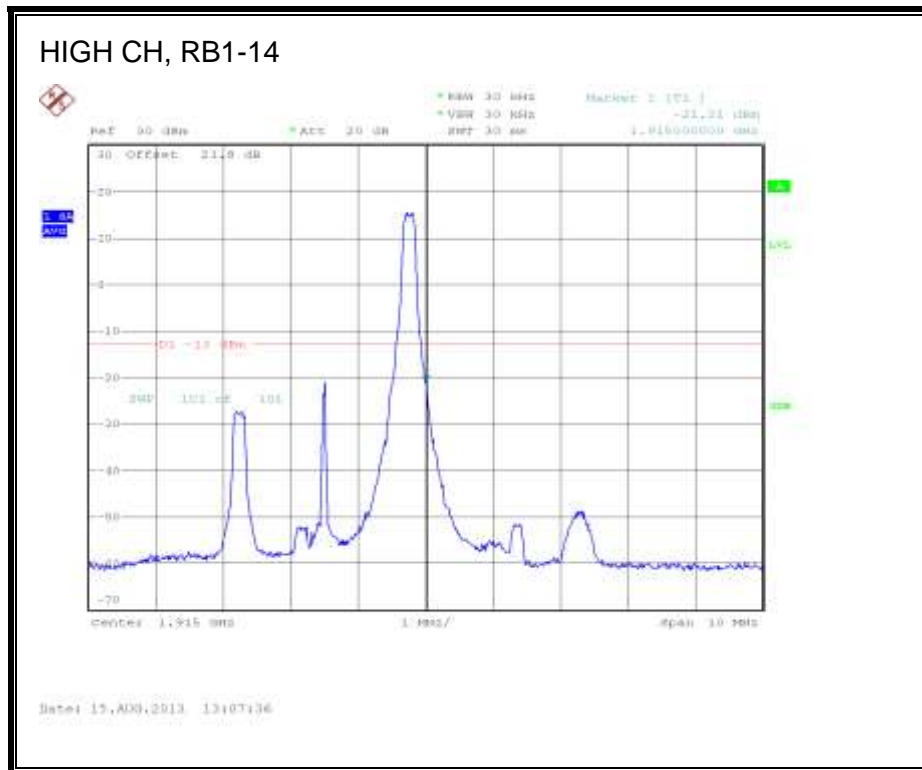

LTE 16QAM Band 25 (1.4 MHz BAND WIDTH)

LTE QPSK Band 25 (3.0 MHz BAND WIDTH)

LTE 16QAM Band 25 (3.0 MHz BAND WIDTH)

LTE QPSK Band 25 (5.0 MHz BAND WIDTH)