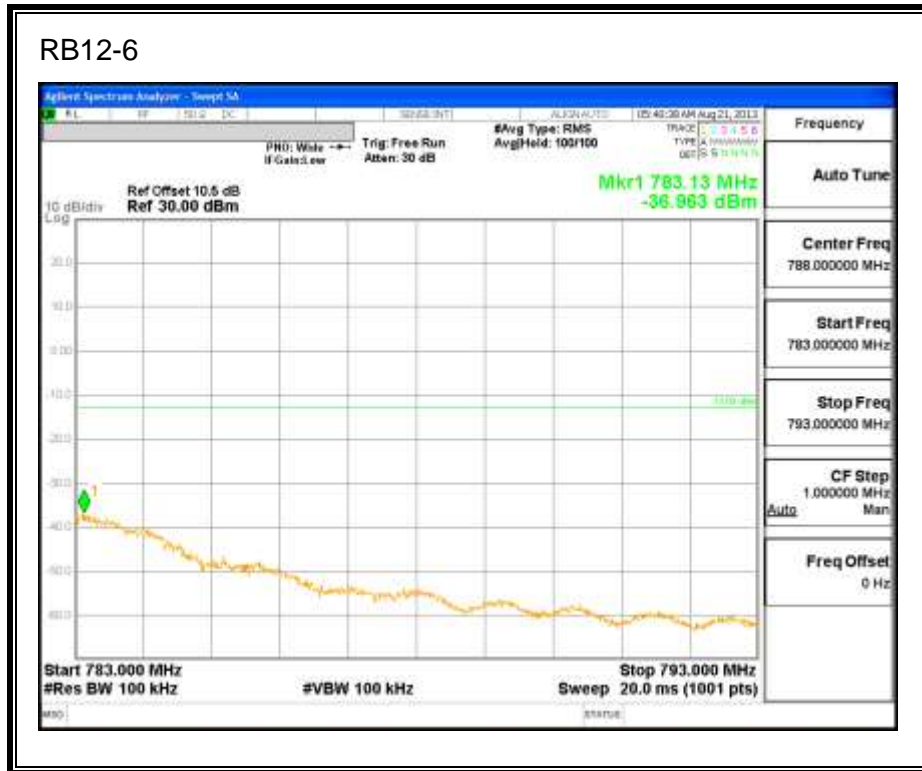

LTE QPSK Band 5 (3.0 MHz BAND WIDTH)

LTE 16QAM Band 5 (3.0 MHz BAND WIDTH)

LTE QPSK Band 5 (5.0 MHz BAND WIDTH)

LTE 16QAM Band 5 (5.0 MHz BAND WIDTH)

LTE QPSK Band 5 (10.0 MHz BAND WIDTH)

LTE 16QAM Band 5 (10.0 MHz BAND WIDTH)

8.2.4. LTE BAND 13

LTE QPSK 779.5 MHz Band 13, 775 – 777MHz (5MHz Bandwidth)

LTE 16QAM 779.5MHz Band 13, 775 - 777MHz (5MHz Bandwidth)

LTE QPSK 779.5MHz Band 13, 783 - 793MHz (5MHz Bandwidth)

LTE 16QAM 779.5MHz Band 13, 783 - 793MHz (5MHz Bandwidth)

LTE QPSK 779.5MHz Band 13, 763 - 775MHz (5MHz Bandwidth)

LTE 16QAM 779.5MHz Band 13, 763-775MHz (5MHz Bandwidth)

LTE QPSK 779.5MHz Band 13, 793 - 805MHz (5MHz Bandwidth)

LTE 16QAM 779.5MHz Band 13, 793 - 805MHz (5MHz Bandwidth)