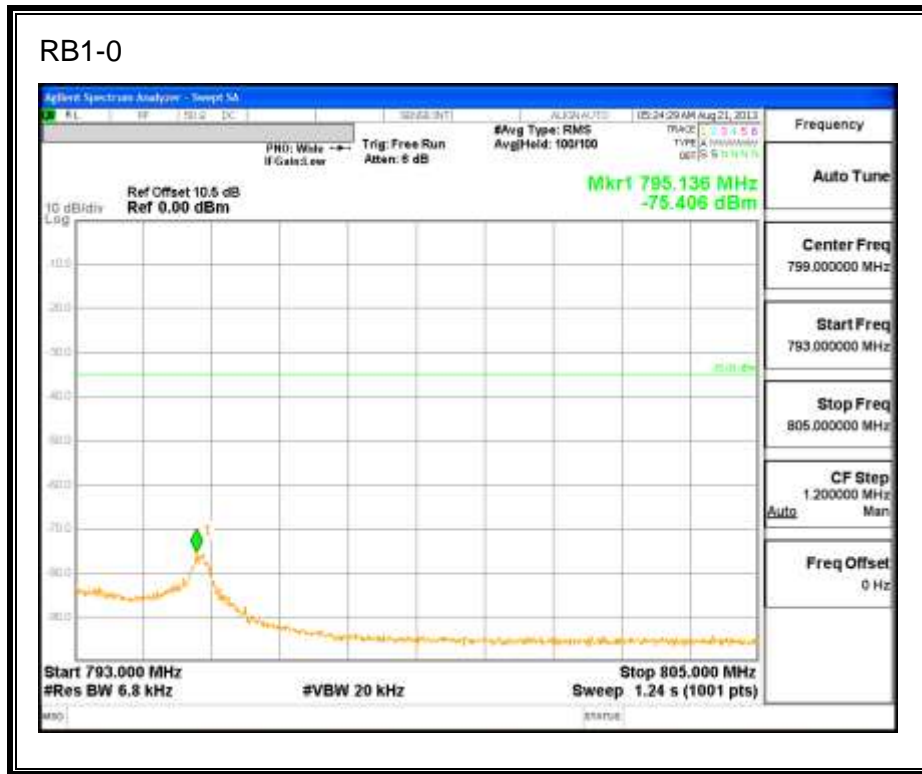

LTE QPSK 782MHz Band 13, 775 - 777MHz (10MHz Bandwidth)

LTE 16QAM Band 13, 775 - 777MHz (10MHz Bandwidth)

LTE QPSK 782MHz Band 13, 783 - 793MHz (10MHz Bandwidth)

LTE 16QAM Band 13, 782MHz 783 - 793MHz (10MHz Bandwidth)

LTE QPSK 782MHz Band 13, 763 - 775MHz (10MHz Bandwidth)

LTE 16QAM 782MHz Band 13, 763 - 775MHz (10MHz Bandwidth)

LTE QPSK Band 13, 793 - 805MHz (10MHz Bandwidth)

LTE 16QAM Band 13, 793 - 805MHz (10MHz Bandwidth)

8.2.5. LTE BAND 17

5.0 MHz (QPSK)

LTE 16QAM Band 17 (5.0 MHz BAND WIDTH)

LTE QPSK Band 17 (10.0 MHz BAND WIDTH)

LTE 16QAM Band 17 (10.0 MHz BAND WIDTH)

8.2.6. LTE BAND 25

LTE QPSK Band 25 (1.4 MHz BAND WIDTH)