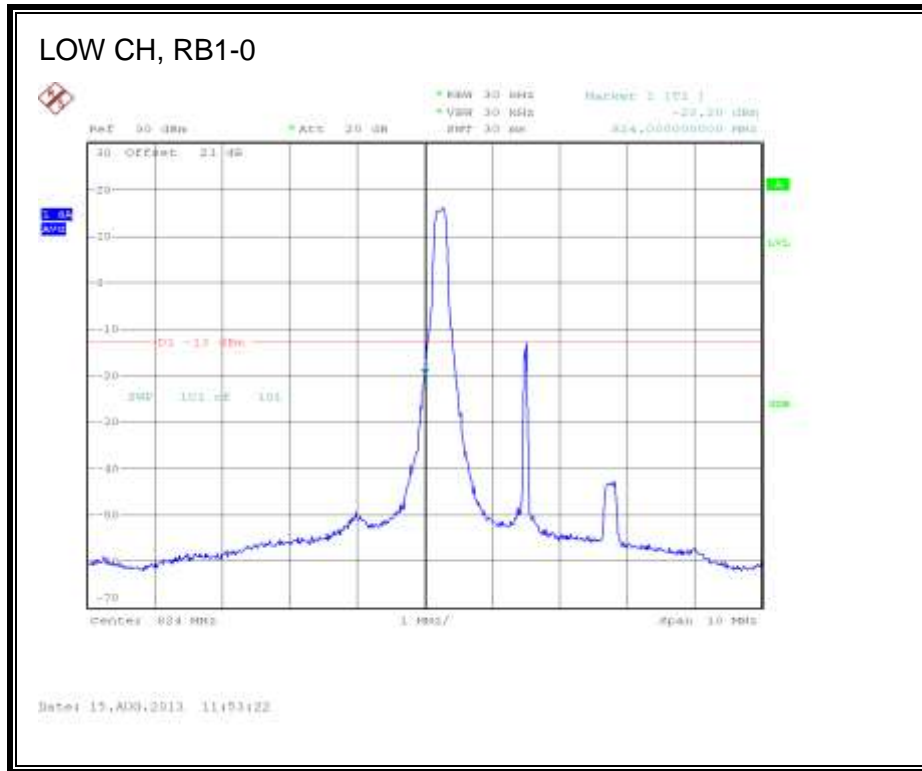

LTE QPSK Band 4 (15.0 MHz BAND WIDTH)

LTE 16QAM Band 4 (15.0 MHz BAND WIDTH)

LTE QPSK Band 4 (20.0 MHz BAND WIDTH)

LTE 16QAM Band 4 (20.0 MHz BAND WIDTH)

8.2.3. LTE BAND 5

1.4 MHz (QPSK)

LTE 16QAM Band 5 (1.4 MHz BAND WIDTH)

LTE QPSK Band 5 (3.0 MHz BAND WIDTH)

LTE 16QAM Band 5 (3.0 MHz BAND WIDTH)

LTE QPSK Band 5 (5.0 MHz BAND WIDTH)

LTE 16QAM Band 5 (5.0 MHz BAND WIDTH)

LTE QPSK Band 5 (10.0 MHz BAND WIDTH)

LTE 16QAM Band 5 (10.0 MHz BAND WIDTH)

8.2.4. LTE BAND 13

LTE QPSK 779.5 MHz Band 13, 775 – 777MHz (5MHz Bandwidth)

LTE 16QAM 779.5MHz Band 13, 775 - 777MHz (5MHz Bandwidth)

LTE QPSK 779.5MHz Band 13, 783 - 793MHz (5MHz Bandwidth)

LTE 16QAM 779.5MHz Band 13, 783 - 793MHz (5MHz Bandwidth)