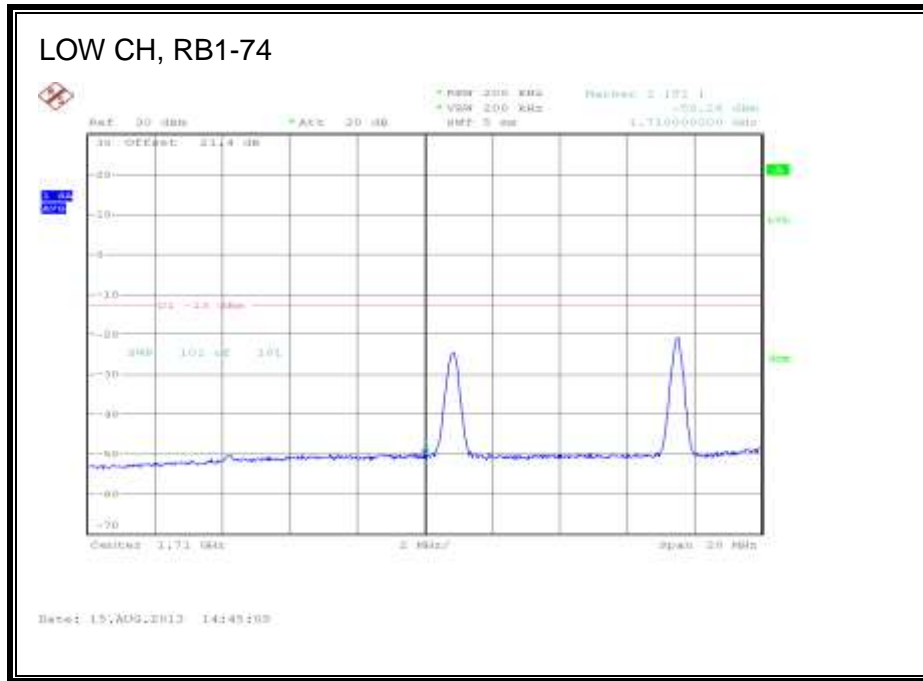

LTE QPSK Band 4 (15.0 MHz BAND WIDTH)

LTE 16QAM Band 4 (15.0 MHz BAND WIDTH)

LTE QPSK Band 4 (20.0 MHz BAND WIDTH)

LTE 16QAM Band 4 (20.0 MHz BAND WIDTH)

8.2.3. LTE BAND 5

1.4 MHz (QPSK)

LTE 16QAM Band 5 (1.4 MHz BAND WIDTH)

LTE QPSK Band 5 (3.0 MHz BAND WIDTH)

LTE 16QAM Band 5 (3.0 MHz BAND WIDTH)

LTE QPSK Band 5 (5.0 MHz BAND WIDTH)

LTE 16QAM Band 5 (5.0 MHz BAND WIDTH)

LTE QPSK Band 5 (10.0 MHz BAND WIDTH)

LTE 16QAM Band 5 (10.0 MHz BAND WIDTH)