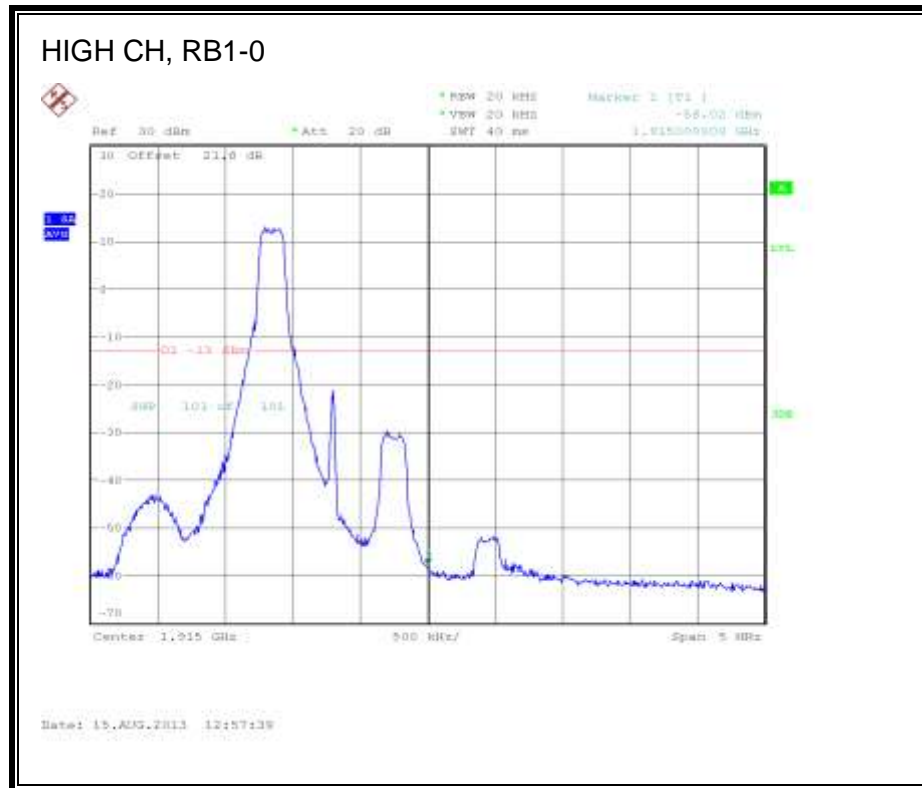

LTE QPSK 782MHz Band 13, 763 - 775MHz (10MHz Bandwidth)

LTE 16QAM 782MHz Band 13, 763 - 775MHz (10MHz Bandwidth)

LTE QPSK Band 13, 793 - 805MHz (10MHz Bandwidth)

LTE 16QAM Band 13, 793 - 805MHz (10MHz Bandwidth)

8.2.5. LTE BAND 17

5.0 MHz (QPSK)

LTE 16QAM Band 17 (5.0 MHz BAND WIDTH)

LTE QPSK Band 17 (10.0 MHz BAND WIDTH)

LTE 16QAM Band 17 (10.0 MHz BAND WIDTH)

8.2.6. LTE BAND 25

LTE QPSK Band 25 (1.4 MHz BAND WIDTH)

LTE 16QAM Band 25 (1.4 MHz BAND WIDTH)

LTE QPSK Band 25 (3.0 MHz BAND WIDTH)

LTE 16QAM Band 25 (3.0 MHz BAND WIDTH)

LTE QPSK Band 25 (5.0 MHz BAND WIDTH)