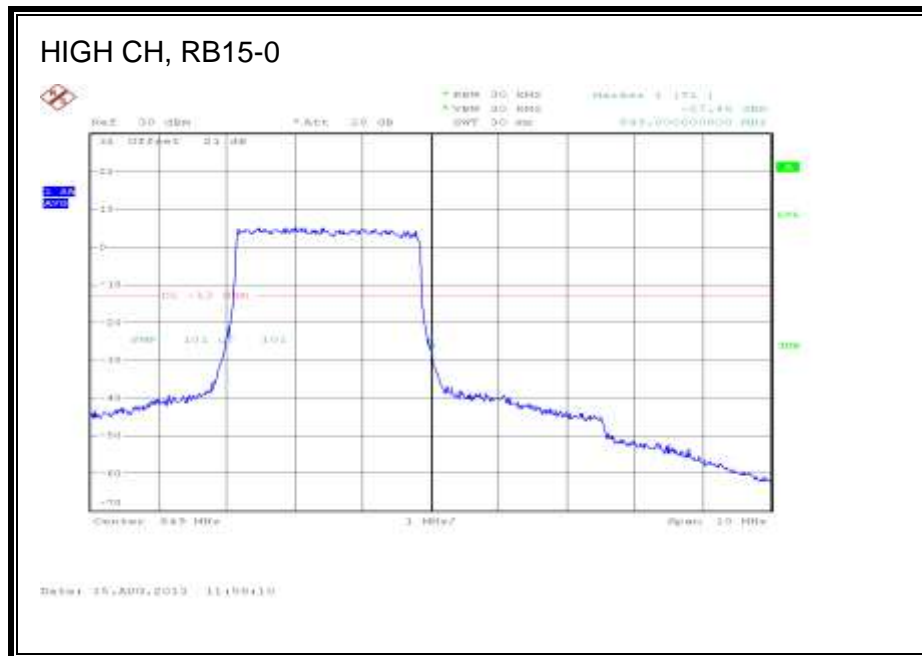

LTE QPSK Band 4 (15.0 MHz BAND WIDTH)

LTE 16QAM Band 4 (15.0 MHz BAND WIDTH)

LTE QPSK Band 4 (20.0 MHz BAND WIDTH)

LTE 16QAM Band 4 (20.0 MHz BAND WIDTH)

8.2.3. LTE BAND 5

1.4 MHz (QPSK)

LTE 16QAM Band 5 (1.4 MHz BAND WIDTH)

LTE QPSK Band 5 (3.0 MHz BAND WIDTH)

LTE 16QAM Band 5 (3.0 MHz BAND WIDTH)

LTE QPSK Band 5 (5.0 MHz BAND WIDTH)

LTE 16QAM Band 5 (5.0 MHz BAND WIDTH)

LTE QPSK Band 5 (10.0 MHz BAND WIDTH)

LTE 16QAM Band 5 (10.0 MHz BAND WIDTH)