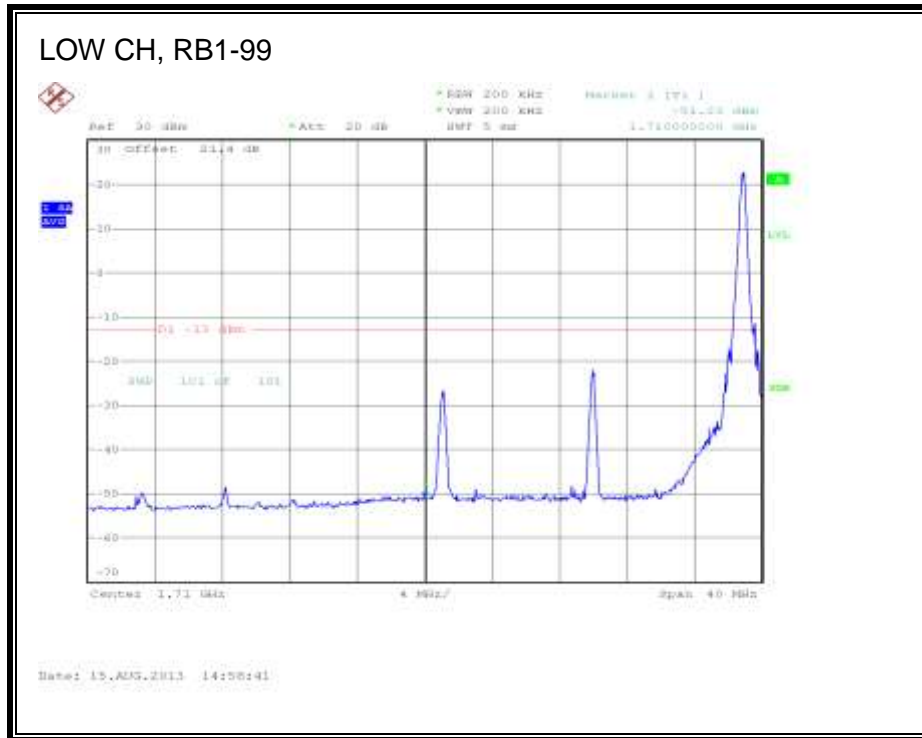

LTE QPSK Band 4 (15.0 MHz BAND WIDTH)

LTE 16QAM Band 4 (15.0 MHz BAND WIDTH)

LTE QPSK Band 4 (20.0 MHz BAND WIDTH)

LTE 16QAM Band 4 (20.0 MHz BAND WIDTH)

8.2.3. LTE BAND 5

1.4 MHz (QPSK)

LTE 16QAM Band 5 (1.4 MHz BAND WIDTH)

LTE QPSK Band 5 (3.0 MHz BAND WIDTH)

LTE 16QAM Band 5 (3.0 MHz BAND WIDTH)

LTE QPSK Band 5 (5.0 MHz BAND WIDTH)

LTE 16QAM Band 5 (5.0 MHz BAND WIDTH)

LTE QPSK Band 5 (10.0 MHz BAND WIDTH)

LTE 16QAM Band 5 (10.0 MHz BAND WIDTH)