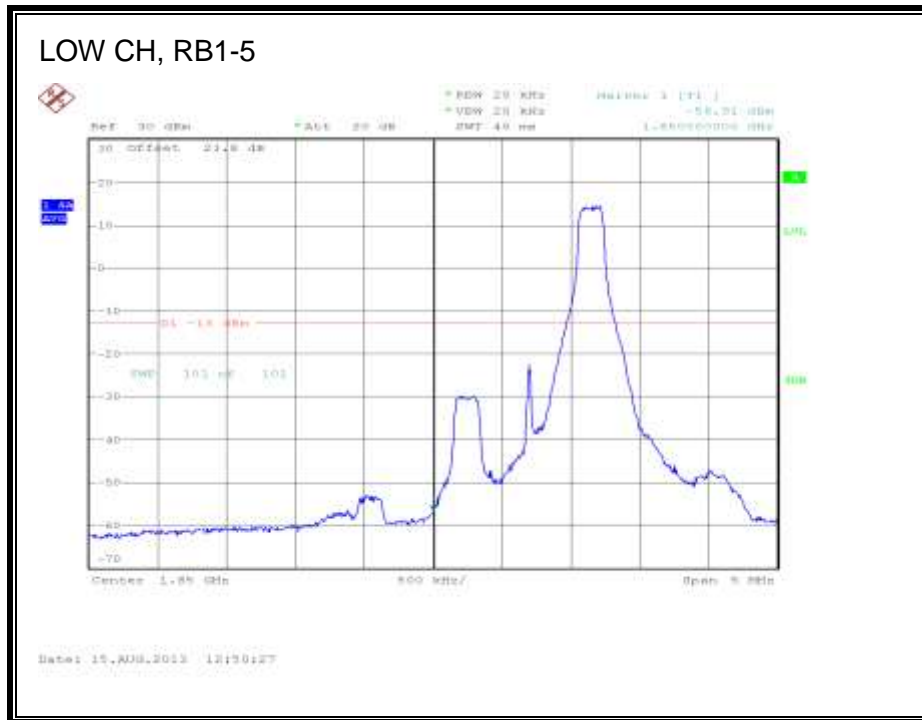

LTE QPSK 782MHz Band 13, 763 - 775MHz (10MHz Bandwidth)

LTE 16QAM 782MHz Band 13, 763 - 775MHz (10MHz Bandwidth)

LTE QPSK Band 13, 793 - 805MHz (10MHz Bandwidth)

LTE 16QAM Band 13, 793 - 805MHz (10MHz Bandwidth)

8.2.5. LTE BAND 17

5.0 MHz (QPSK)

LTE 16QAM Band 17 (5.0 MHz BAND WIDTH)

LTE QPSK Band 17 (10.0 MHz BAND WIDTH)

LTE 16QAM Band 17 (10.0 MHz BAND WIDTH)

8.2.6. LTE BAND 25

LTE QPSK Band 25 (1.4 MHz BAND WIDTH)

LTE 16QAM Band 25 (1.4 MHz BAND WIDTH)

LTE QPSK Band 25 (3.0 MHz BAND WIDTH)

LTE 16QAM Band 25 (3.0 MHz BAND WIDTH)

LTE QPSK Band 25 (5.0 MHz BAND WIDTH)