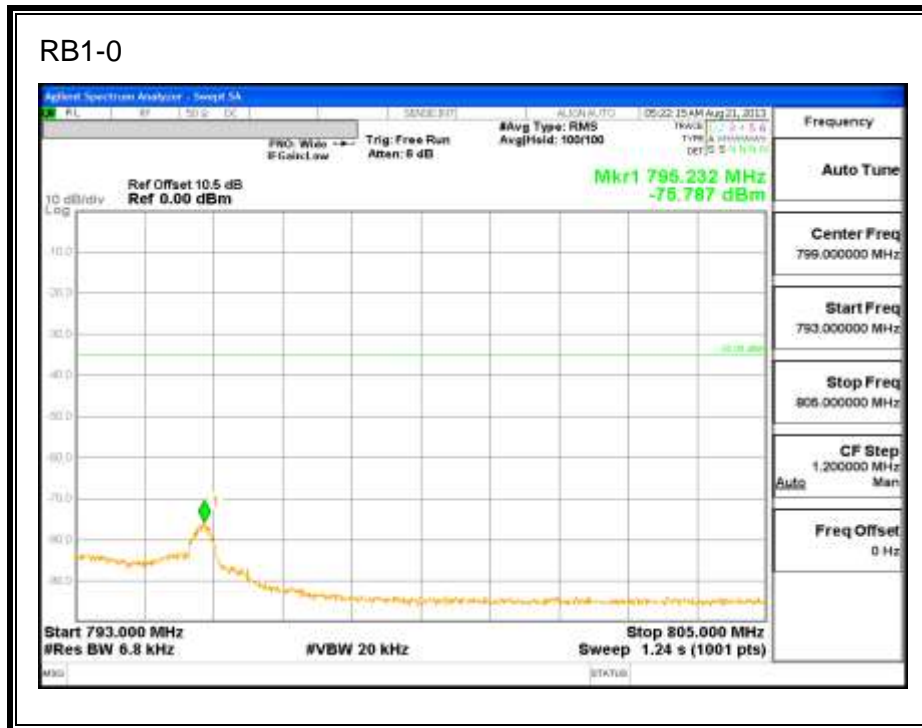

LTE QPSK 782MHz Band 13, 775 - 777MHz (10MHz Bandwidth)

LTE 16QAM Band 13, 775 - 777MHz (10MHz Bandwidth)

LTE QPSK 782MHz Band 13, 783 - 793MHz (10MHz Bandwidth)

LTE 16QAM Band 13, 782MHz 783 - 793MHz (10MHz Bandwidth)

LTE QPSK 782MHz Band 13, 763 - 775MHz (10MHz Bandwidth)

LTE 16QAM 782MHz Band 13, 763 - 775MHz (10MHz Bandwidth)

LTE QPSK Band 13, 793 - 805MHz (10MHz Bandwidth)

LTE 16QAM Band 13, 793 - 805MHz (10MHz Bandwidth)

8.2.5. LTE BAND 17

5.0 MHz (QPSK)

LTE 16QAM Band 17 (5.0 MHz BAND WIDTH)

LTE QPSK Band 17 (10.0 MHz BAND WIDTH)

LTE 16QAM Band 17 (10.0 MHz BAND WIDTH)

8.2.6. LTE BAND 25

LTE QPSK Band 25 (1.4 MHz BAND WIDTH)

LTE 16QAM Band 25 (1.4 MHz BAND WIDTH)

LTE QPSK Band 25 (3.0 MHz BAND WIDTH)

LTE 16QAM Band 25 (3.0 MHz BAND WIDTH)

LTE QPSK Band 25 (5.0 MHz BAND WIDTH)