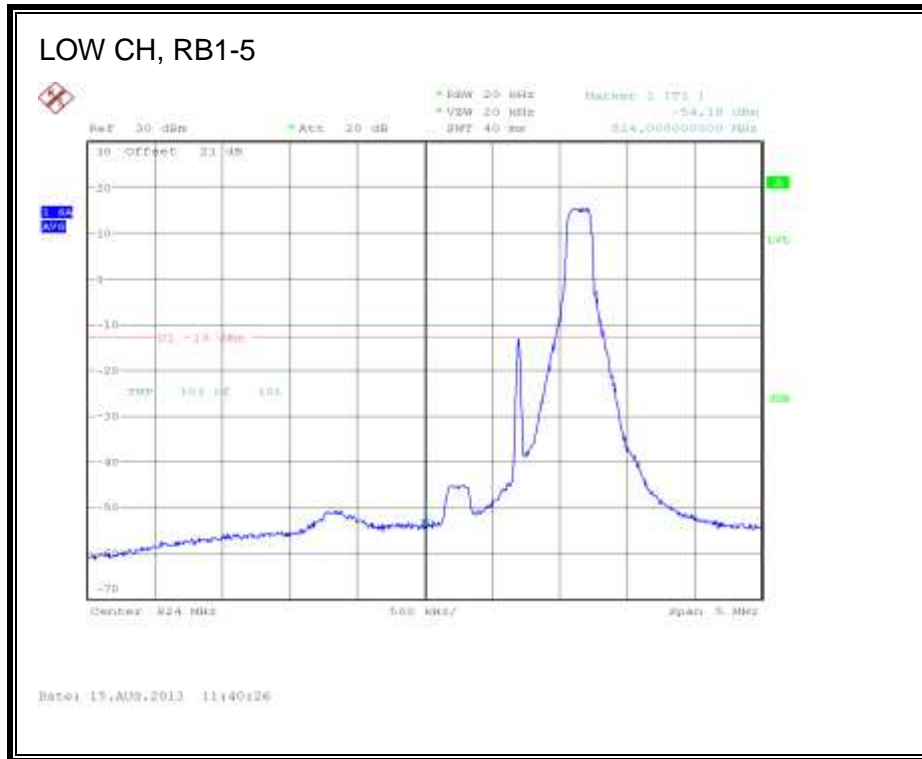

LTE QPSK Band 4 (15.0 MHz BAND WIDTH)

LTE 16QAM Band 4 (15.0 MHz BAND WIDTH)

LTE QPSK Band 4 (20.0 MHz BAND WIDTH)

LTE 16QAM Band 4 (20.0 MHz BAND WIDTH)

8.2.3. LTE BAND 5

1.4 MHz (QPSK)

LTE 16QAM Band 5 (1.4 MHz BAND WIDTH)

LTE QPSK Band 5 (3.0 MHz BAND WIDTH)

LTE 16QAM Band 5 (3.0 MHz BAND WIDTH)

LTE QPSK Band 5 (5.0 MHz BAND WIDTH)

LTE 16QAM Band 5 (5.0 MHz BAND WIDTH)

LTE QPSK Band 5 (10.0 MHz BAND WIDTH)

LTE 16QAM Band 5 (10.0 MHz BAND WIDTH)