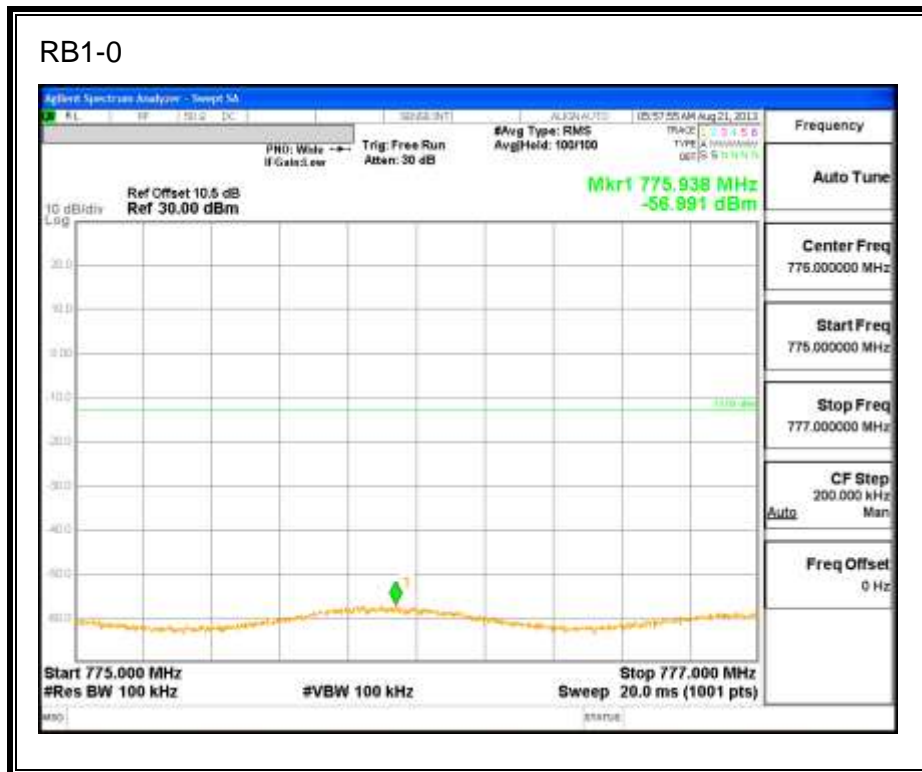

LTE QPSK 782MHz Band 13, 775 - 777MHz (5MHz Bandwidth)

LTE 16QAM 782MHz Band 13, 775 - 777MHz (5MHz Bandwidth)

LTE QPSK 782MHz Band 13, 783 - 793MHz (5MHz Bandwidth)

LTE 16QAM 782MHz Band 13, 783 - 793MHz (5MHz Bandwidth)

LTE QPSK 782MHz Band 13, 763 - 775MHz (5MHz Bandwidth)

LTE 16QAM 782MHz Band 13, 763-775MHz (5MHz Bandwidth)

LTE QPSK 782MHz Band 13, 793 - 805MHz (5MHz Bandwidth)

LTE 16QAM 782.5MHz Band 13, 793 - 805MHz (5MHz Bandwidth)

LTE QPSK 784.5 MHz Band 13, 775 - 777MHz (5MHz Bandwidth)

LTE 16QAM 784.5MHz Band 13, 775 - 777MHz (5MHz Bandwidth)

LTE QPSK 784.5MHz Band 13, 783 - 793MHz (5MHz Bandwidth)

LTE 16QAM 784.5MHz Band 13, 783 - 793MHz (5MHz Bandwidth)