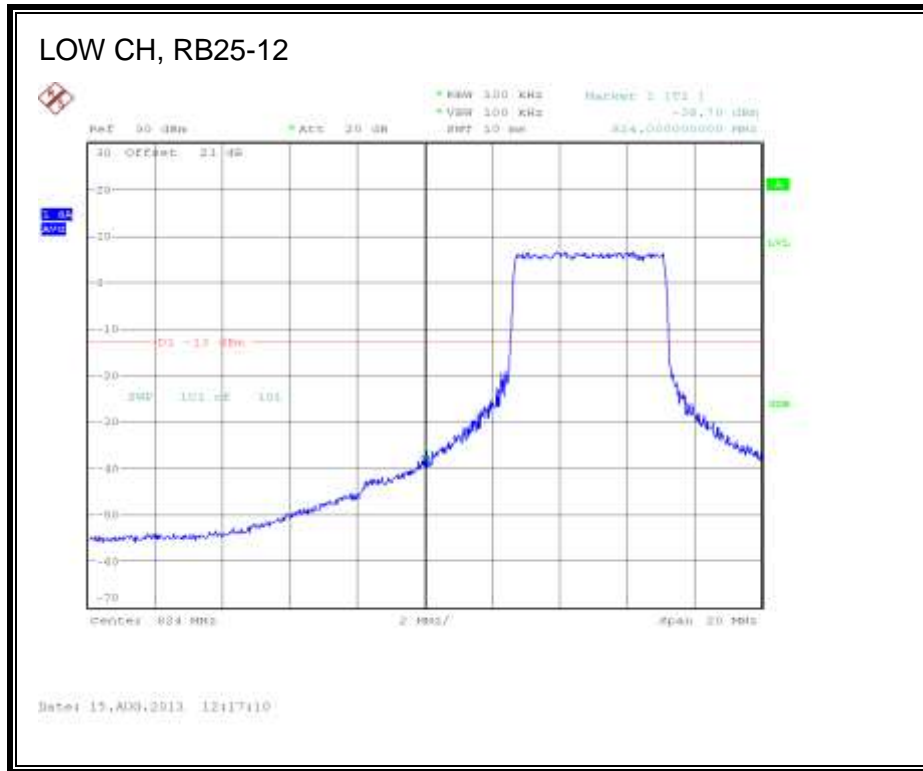

LTE QPSK Band 5 (3.0 MHz BAND WIDTH)

LTE 16QAM Band 5 (3.0 MHz BAND WIDTH)

LTE QPSK Band 5 (5.0 MHz BAND WIDTH)

LTE 16QAM Band 5 (5.0 MHz BAND WIDTH)

LTE QPSK Band 5 (10.0 MHz BAND WIDTH)

LTE 16QAM Band 5 (10.0 MHz BAND WIDTH)