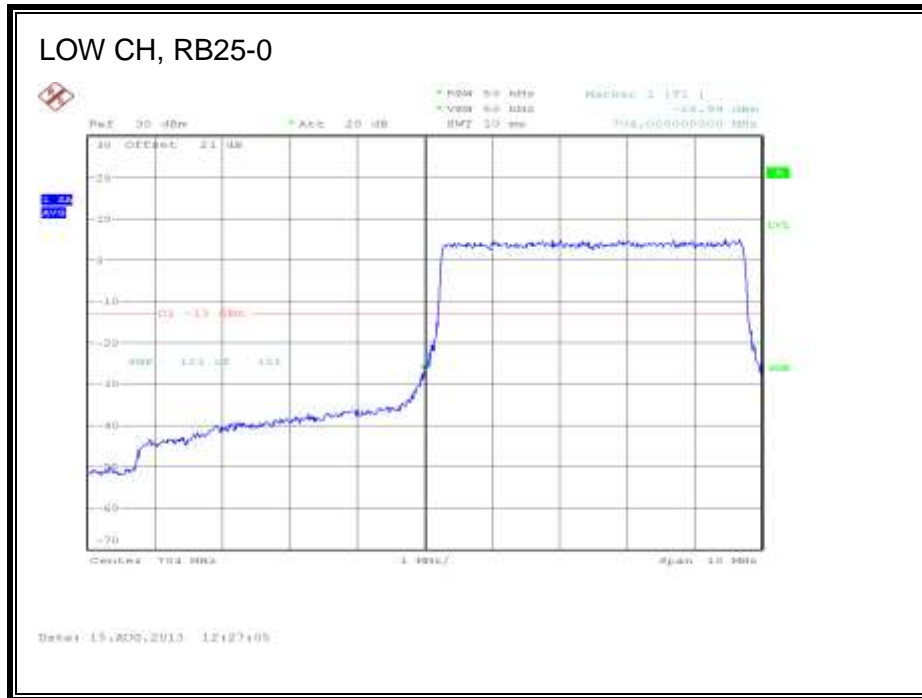

LTE QPSK 782MHz Band 13, 763 - 775MHz (10MHz Bandwidth)

LTE 16QAM 782MHz Band 13, 763 - 775MHz (10MHz Bandwidth)

LTE QPSK Band 13, 793 - 805MHz (10MHz Bandwidth)

LTE 16QAM Band 13, 793 - 805MHz (10MHz Bandwidth)

8.2.5. LTE BAND 17

5.0 MHz (QPSK)

LTE 16QAM Band 17 (5.0 MHz BAND WIDTH)

LTE QPSK Band 17 (10.0 MHz BAND WIDTH)

LTE 16QAM Band 17 (10.0 MHz BAND WIDTH)

8.2.6. LTE BAND 25

LTE QPSK Band 25 (1.4 MHz BAND WIDTH)