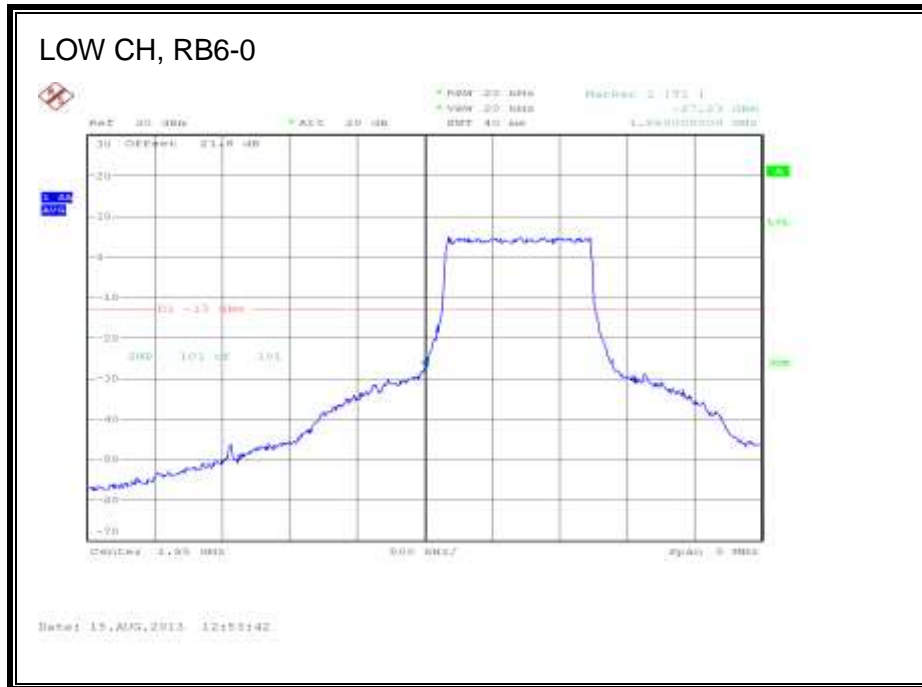

LTE QPSK 782MHz Band 13, 763 - 775MHz (10MHz Bandwidth)

LTE 16QAM 782MHz Band 13, 763 - 775MHz (10MHz Bandwidth)

LTE QPSK Band 13, 793 - 805MHz (10MHz Bandwidth)

LTE 16QAM Band 13, 793 - 805MHz (10MHz Bandwidth)

8.2.5. LTE BAND 17

5.0 MHz (QPSK)

LTE 16QAM Band 17 (5.0 MHz BAND WIDTH)

LTE QPSK Band 17 (10.0 MHz BAND WIDTH)

LTE 16QAM Band 17 (10.0 MHz BAND WIDTH)

8.2.6. LTE BAND 25

LTE QPSK Band 25 (1.4 MHz BAND WIDTH)

LTE 16QAM Band 25 (1.4 MHz BAND WIDTH)

LTE QPSK Band 25 (3.0 MHz BAND WIDTH)

LTE 16QAM Band 25 (3.0 MHz BAND WIDTH)

LTE QPSK Band 25 (5.0 MHz BAND WIDTH)