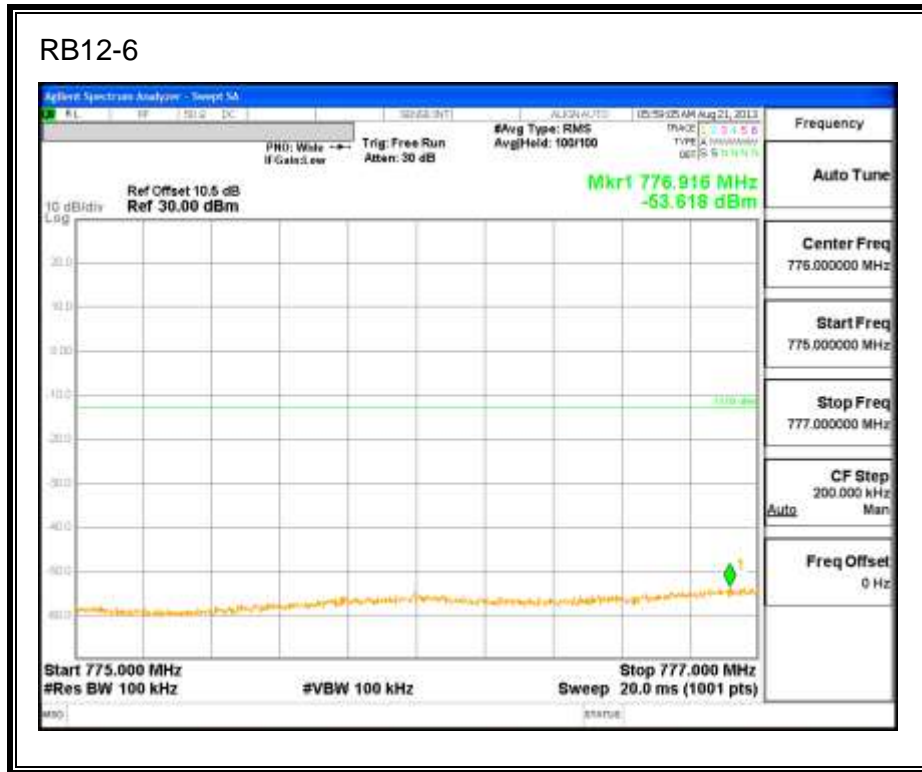

LTE QPSK 782MHz Band 13, 775 - 777MHz (5MHz Bandwidth)

LTE 16QAM 782MHz Band 13, 775 - 777MHz (5MHz Bandwidth)

LTE QPSK 782MHz Band 13, 783 - 793MHz (5MHz Bandwidth)

LTE 16QAM 782MHz Band 13, 783 - 793MHz (5MHz Bandwidth)

LTE QPSK 782MHz Band 13, 763 - 775MHz (5MHz Bandwidth)

LTE 16QAM 782MHz Band 13, 763-775MHz (5MHz Bandwidth)

LTE QPSK 782MHz Band 13, 793 - 805MHz (5MHz Bandwidth)

LTE 16QAM 782.5MHz Band 13, 793 - 805MHz (5MHz Bandwidth)

LTE QPSK 784.5 MHz Band 13, 775 - 777MHz (5MHz Bandwidth)

LTE 16QAM 784.5MHz Band 13, 775 - 777MHz (5MHz Bandwidth)

LTE QPSK 784.5MHz Band 13, 783 - 793MHz (5MHz Bandwidth)

LTE 16QAM 784.5MHz Band 13, 783 - 793MHz (5MHz Bandwidth)