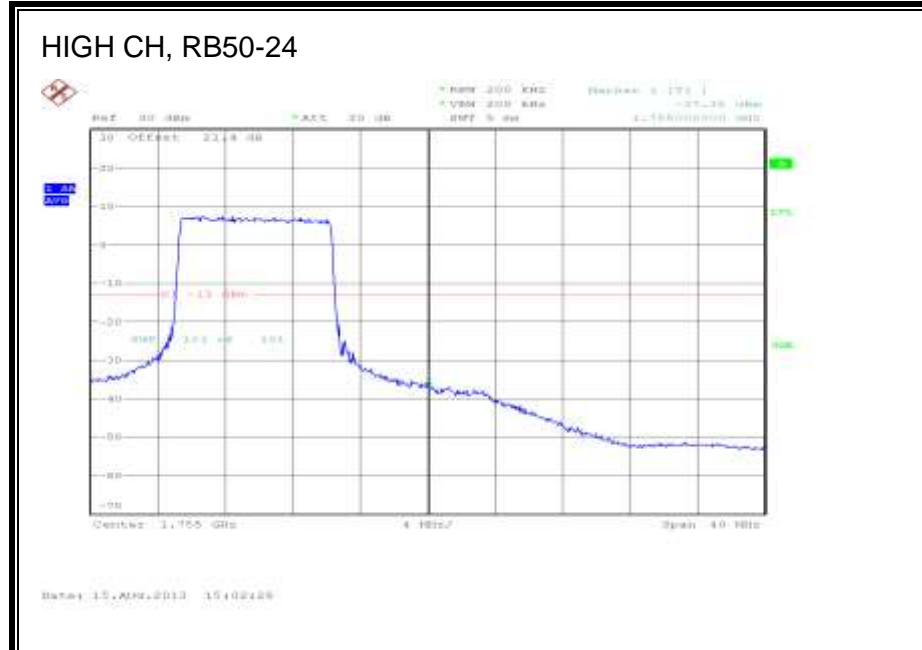

LTE QPSK Band 4 (15.0 MHz BAND WIDTH)

LTE 16QAM Band 4 (15.0 MHz BAND WIDTH)

LTE QPSK Band 4 (20.0 MHz BAND WIDTH)

LTE 16QAM Band 4 (20.0 MHz BAND WIDTH)

8.2.3. LTE BAND 5

1.4 MHz (QPSK)

LTE 16QAM Band 5 (1.4 MHz BAND WIDTH)

LTE QPSK Band 5 (3.0 MHz BAND WIDTH)

LTE 16QAM Band 5 (3.0 MHz BAND WIDTH)

LTE QPSK Band 5 (5.0 MHz BAND WIDTH)

LTE 16QAM Band 5 (5.0 MHz BAND WIDTH)

LTE QPSK Band 5 (10.0 MHz BAND WIDTH)

LTE 16QAM Band 5 (10.0 MHz BAND WIDTH)