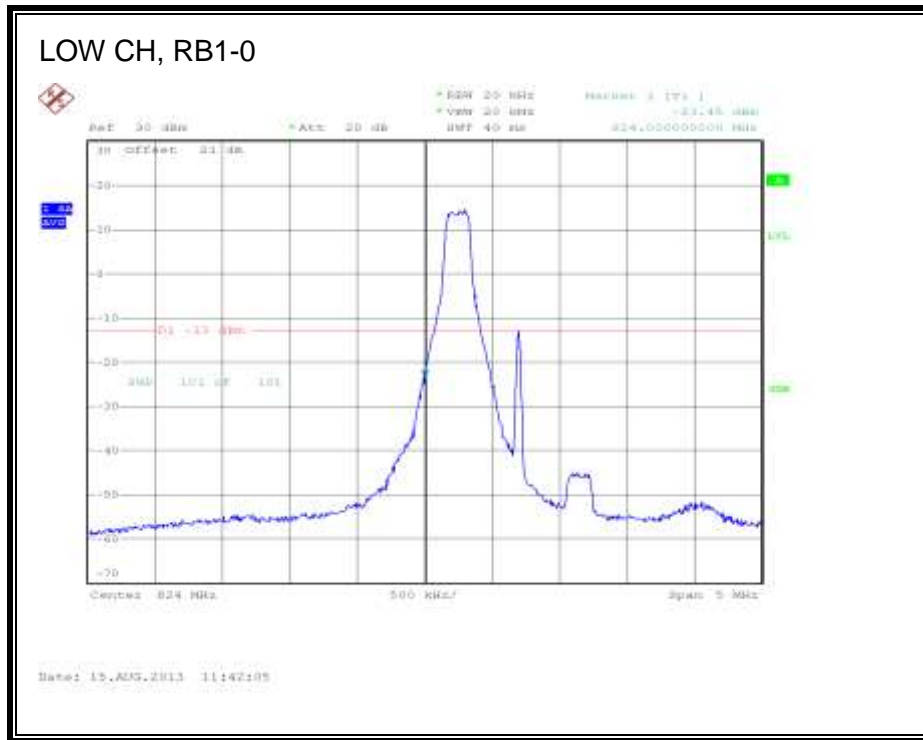

LTE QPSK Band 4 (15.0 MHz BAND WIDTH)

LTE 16QAM Band 4 (15.0 MHz BAND WIDTH)

LTE QPSK Band 4 (20.0 MHz BAND WIDTH)

LTE 16QAM Band 4 (20.0 MHz BAND WIDTH)

8.2.3. LTE BAND 5

1.4 MHz (QPSK)

LTE 16QAM Band 5 (1.4 MHz BAND WIDTH)

LTE QPSK Band 5 (3.0 MHz BAND WIDTH)

LTE 16QAM Band 5 (3.0 MHz BAND WIDTH)

LTE QPSK Band 5 (5.0 MHz BAND WIDTH)

LTE 16QAM Band 5 (5.0 MHz BAND WIDTH)

LTE QPSK Band 5 (10.0 MHz BAND WIDTH)

LTE 16QAM Band 5 (10.0 MHz BAND WIDTH)