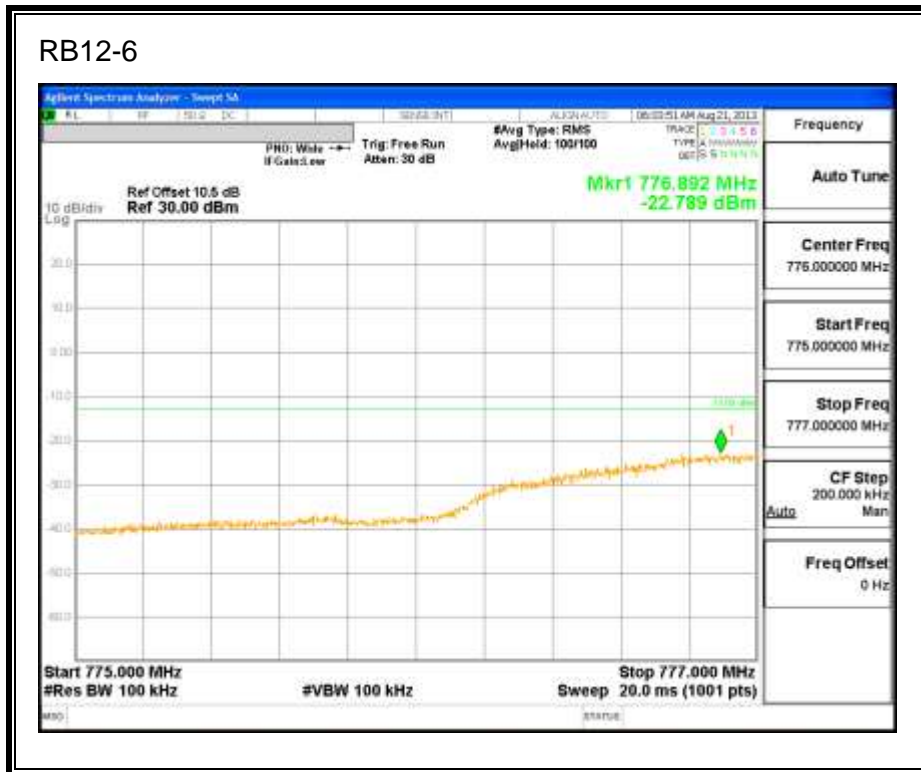

LTE QPSK Band 4 (15.0 MHz BAND WIDTH)

LTE 16QAM Band 4 (15.0 MHz BAND WIDTH)

LTE QPSK Band 4 (20.0 MHz BAND WIDTH)

LTE 16QAM Band 4 (20.0 MHz BAND WIDTH)

8.2.3. LTE BAND 5

1.4 MHz (QPSK)

LTE 16QAM Band 5 (1.4 MHz BAND WIDTH)

LTE QPSK Band 5 (3.0 MHz BAND WIDTH)

LTE 16QAM Band 5 (3.0 MHz BAND WIDTH)

LTE QPSK Band 5 (5.0 MHz BAND WIDTH)

LTE 16QAM Band 5 (5.0 MHz BAND WIDTH)

LTE QPSK Band 5 (10.0 MHz BAND WIDTH)

LTE 16QAM Band 5 (10.0 MHz BAND WIDTH)

8.2.4. LTE BAND 13

LTE QPSK 779.5 MHz Band 13, 775 – 777MHz (5MHz Bandwidth)

LTE 16QAM 779.5MHz Band 13, 775 - 777MHz (5MHz Bandwidth)

LTE QPSK 779.5MHz Band 13, 783 - 793MHz (5MHz Bandwidth)

LTE 16QAM 779.5MHz Band 13, 783 - 793MHz (5MHz Bandwidth)

LTE QPSK 779.5MHz Band 13, 763 - 775MHz (5MHz Bandwidth)

LTE 16QAM 779.5MHz Band 13, 763-775MHz (5MHz Bandwidth)

LTE QPSK 779.5MHz Band 13, 793 - 805MHz (5MHz Bandwidth)

LTE 16QAM 779.5MHz Band 13, 793 - 805MHz (5MHz Bandwidth)