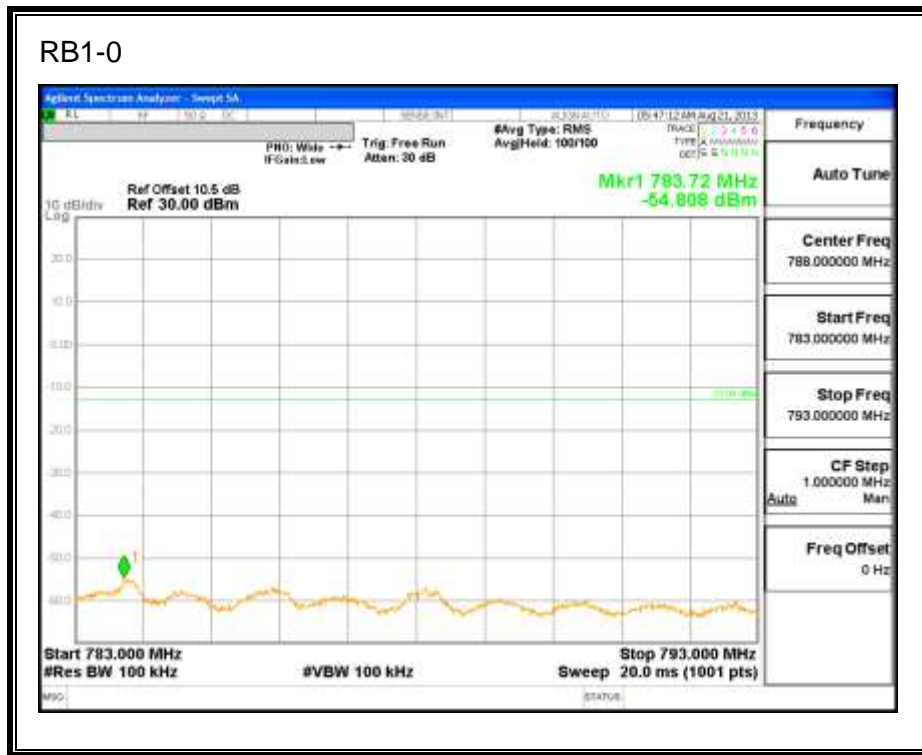

LTE QPSK Band 5 (3.0 MHz BAND WIDTH)

LTE 16QAM Band 5 (3.0 MHz BAND WIDTH)

LTE QPSK Band 5 (5.0 MHz BAND WIDTH)

LTE 16QAM Band 5 (5.0 MHz BAND WIDTH)

LTE QPSK Band 5 (10.0 MHz BAND WIDTH)

LTE 16QAM Band 5 (10.0 MHz BAND WIDTH)

8.2.4. LTE BAND 13

LTE QPSK 779.5 MHz Band 13, 775 – 777MHz (5MHz Bandwidth)

LTE 16QAM 779.5MHz Band 13, 775 - 777MHz (5MHz Bandwidth)

LTE QPSK 779.5MHz Band 13, 783 - 793MHz (5MHz Bandwidth)

LTE 16QAM 779.5MHz Band 13, 783 - 793MHz (5MHz Bandwidth)

LTE QPSK 779.5MHz Band 13, 763 - 775MHz (5MHz Bandwidth)

LTE 16QAM 779.5MHz Band 13, 763-775MHz (5MHz Bandwidth)

LTE QPSK 779.5MHz Band 13, 793 - 805MHz (5MHz Bandwidth)

LTE 16QAM 779.5MHz Band 13, 793 - 805MHz (5MHz Bandwidth)