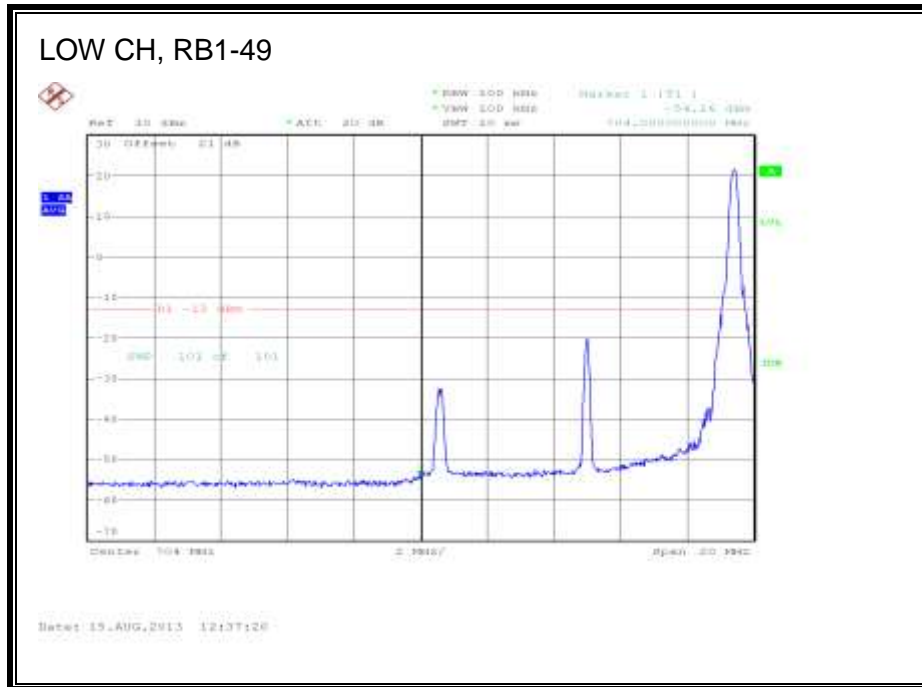

LTE QPSK 782MHz Band 13, 763 - 775MHz (10MHz Bandwidth)

LTE 16QAM 782MHz Band 13, 763 - 775MHz (10MHz Bandwidth)

LTE QPSK Band 13, 793 - 805MHz (10MHz Bandwidth)

LTE 16QAM Band 13, 793 - 805MHz (10MHz Bandwidth)

8.2.5. LTE BAND 17

5.0 MHz (QPSK)

LTE 16QAM Band 17 (5.0 MHz BAND WIDTH)

LTE QPSK Band 17 (10.0 MHz BAND WIDTH)

LTE 16QAM Band 17 (10.0 MHz BAND WIDTH)

8.2.6. LTE BAND 25

LTE QPSK Band 25 (1.4 MHz BAND WIDTH)

LTE 16QAM Band 25 (1.4 MHz BAND WIDTH)

LTE QPSK Band 25 (3.0 MHz BAND WIDTH)

LTE 16QAM Band 25 (3.0 MHz BAND WIDTH)

LTE QPSK Band 25 (5.0 MHz BAND WIDTH)