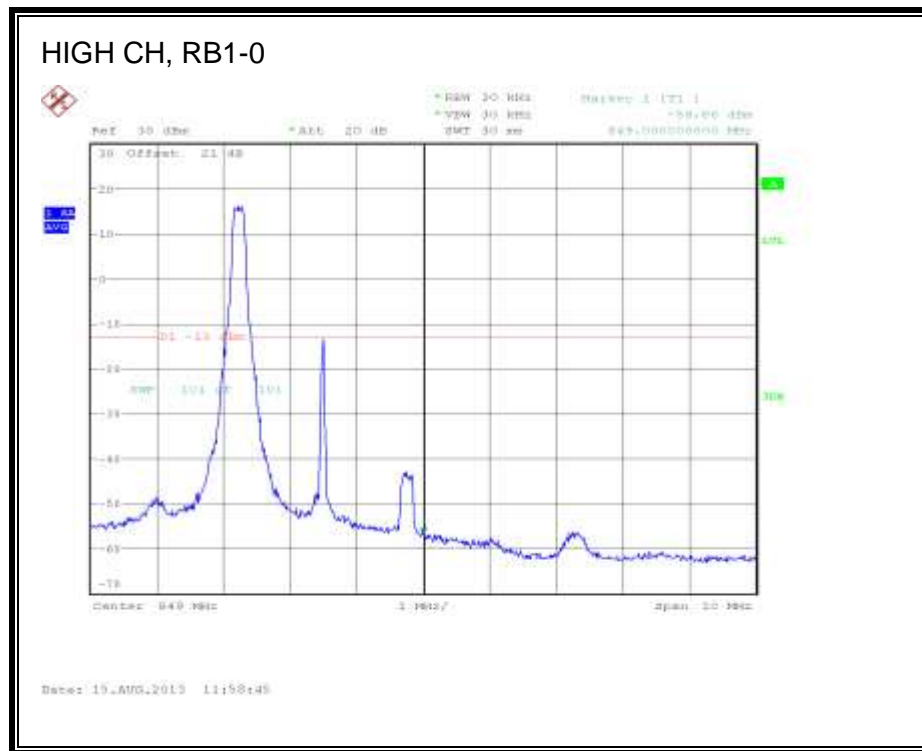

LTE QPSK Band 4 (15.0 MHz BAND WIDTH)

LTE 16QAM Band 4 (15.0 MHz BAND WIDTH)

LTE QPSK Band 4 (20.0 MHz BAND WIDTH)

LTE 16QAM Band 4 (20.0 MHz BAND WIDTH)

8.2.3. LTE BAND 5

1.4 MHz (QPSK)

LTE 16QAM Band 5 (1.4 MHz BAND WIDTH)

LTE QPSK Band 5 (3.0 MHz BAND WIDTH)

LTE 16QAM Band 5 (3.0 MHz BAND WIDTH)

LTE QPSK Band 5 (5.0 MHz BAND WIDTH)

LTE 16QAM Band 5 (5.0 MHz BAND WIDTH)

LTE QPSK Band 5 (10.0 MHz BAND WIDTH)

LTE 16QAM Band 5 (10.0 MHz BAND WIDTH)

8.2.4. LTE BAND 13

LTE QPSK 779.5 MHz Band 13, 775 – 777MHz (5MHz Bandwidth)

LTE 16QAM 779.5MHz Band 13, 775 - 777MHz (5MHz Bandwidth)

LTE QPSK 779.5MHz Band 13, 783 - 793MHz (5MHz Bandwidth)

LTE 16QAM 779.5MHz Band 13, 783 - 793MHz (5MHz Bandwidth)