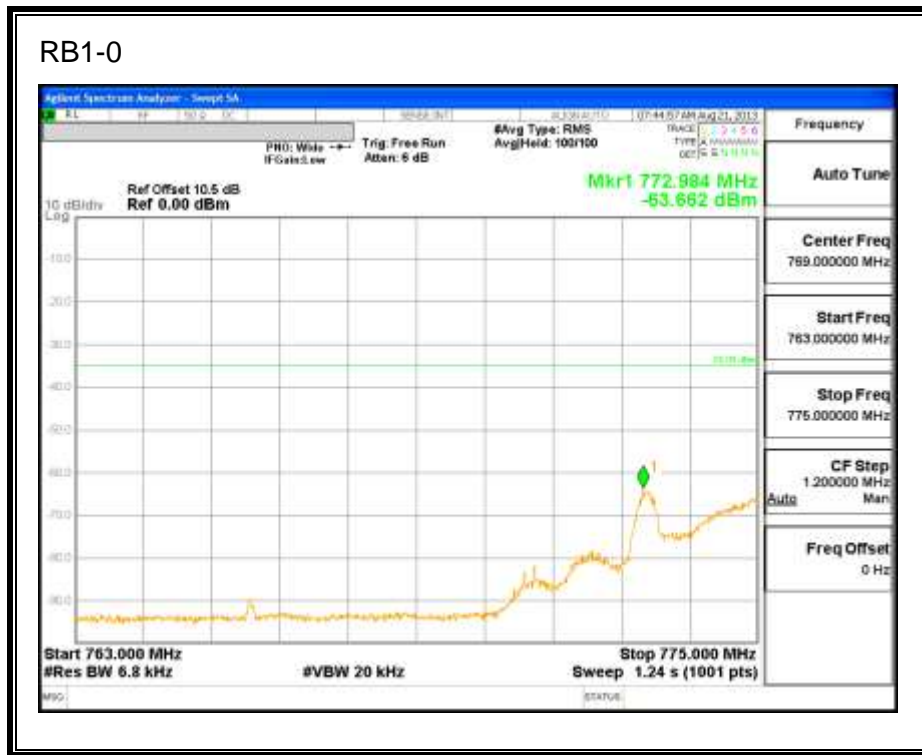

LTE QPSK Band 5 (3.0 MHz BAND WIDTH)

LTE 16QAM Band 5 (3.0 MHz BAND WIDTH)

LTE QPSK Band 5 (5.0 MHz BAND WIDTH)

LTE 16QAM Band 5 (5.0 MHz BAND WIDTH)

LTE QPSK Band 5 (10.0 MHz BAND WIDTH)

LTE 16QAM Band 5 (10.0 MHz BAND WIDTH)

8.2.4. LTE BAND 13

LTE QPSK 779.5 MHz Band 13, 775 – 777MHz (5MHz Bandwidth)

LTE 16QAM 779.5MHz Band 13, 775 - 777MHz (5MHz Bandwidth)

LTE QPSK 779.5MHz Band 13, 783 - 793MHz (5MHz Bandwidth)

LTE 16QAM 779.5MHz Band 13, 783 - 793MHz (5MHz Bandwidth)

LTE QPSK 779.5MHz Band 13, 763 - 775MHz (5MHz Bandwidth)

LTE 16QAM 779.5MHz Band 13, 763-775MHz (5MHz Bandwidth)

LTE QPSK 779.5MHz Band 13, 793 - 805MHz (5MHz Bandwidth)

LTE 16QAM 779.5MHz Band 13, 793 - 805MHz (5MHz Bandwidth)

LTE QPSK 782MHz Band 13, 775 - 777MHz (5MHz Bandwidth)

LTE 16QAM 782MHz Band 13, 775 - 777MHz (5MHz Bandwidth)

LTE QPSK 782MHz Band 13, 783 - 793MHz (5MHz Bandwidth)

LTE 16QAM 782MHz Band 13, 783 - 793MHz (5MHz Bandwidth)