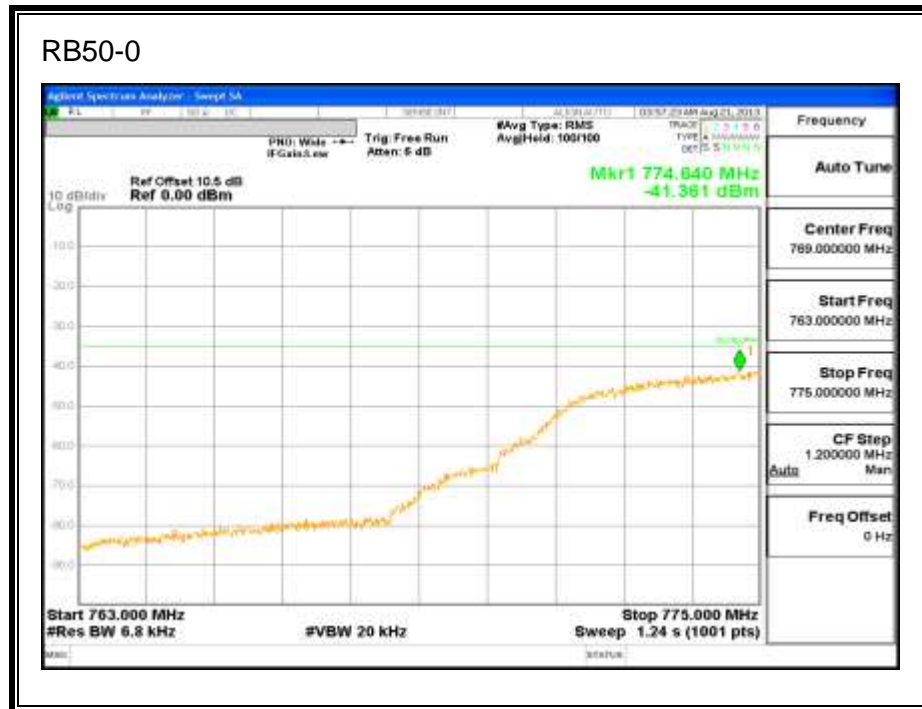

LTE QPSK 784.5MHz Band 13, 763 - 775MHz (5MHz Bandwidth)

LTE 16QAM 784.5MHz Band 13, 763-775MHz (5MHz Bandwidth)

LTE QPSK 784.5MHz Band 13, 793 - 805MHz (5MHz Bandwidth)

LTE 16QAM 784.5MHz Band 13, 793 - 805MHz (5MHz Bandwidth)

LTE QPSK 782MHz Band 13, 775 - 777MHz (10MHz Bandwidth)

LTE 16QAM Band 13, 775 - 777MHz (10MHz Bandwidth)

LTE QPSK 782MHz Band 13, 783 - 793MHz (10MHz Bandwidth)

LTE 16QAM Band 13, 782MHz 783 - 793MHz (10MHz Bandwidth)

LTE QPSK 782MHz Band 13, 763 - 775MHz (10MHz Bandwidth)

LTE 16QAM 782MHz Band 13, 763 - 775MHz (10MHz Bandwidth)

LTE QPSK Band 13, 793 - 805MHz (10MHz Bandwidth)

LTE 16QAM Band 13, 793 - 805MHz (10MHz Bandwidth)