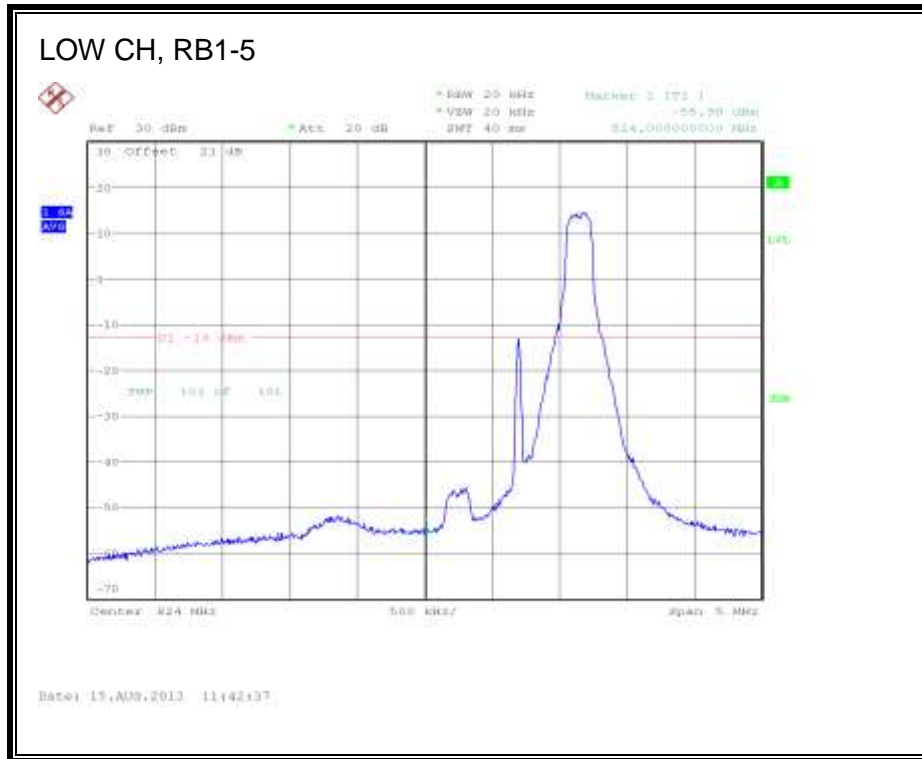

LTE QPSK Band 4 (15.0 MHz BAND WIDTH)

LTE 16QAM Band 4 (15.0 MHz BAND WIDTH)

LTE QPSK Band 4 (20.0 MHz BAND WIDTH)

LTE 16QAM Band 4 (20.0 MHz BAND WIDTH)

8.2.3. LTE BAND 5

1.4 MHz (QPSK)

LTE 16QAM Band 5 (1.4 MHz BAND WIDTH)

LTE QPSK Band 5 (3.0 MHz BAND WIDTH)

LTE 16QAM Band 5 (3.0 MHz BAND WIDTH)

LTE QPSK Band 5 (5.0 MHz BAND WIDTH)

LTE 16QAM Band 5 (5.0 MHz BAND WIDTH)

LTE QPSK Band 5 (10.0 MHz BAND WIDTH)

LTE 16QAM Band 5 (10.0 MHz BAND WIDTH)