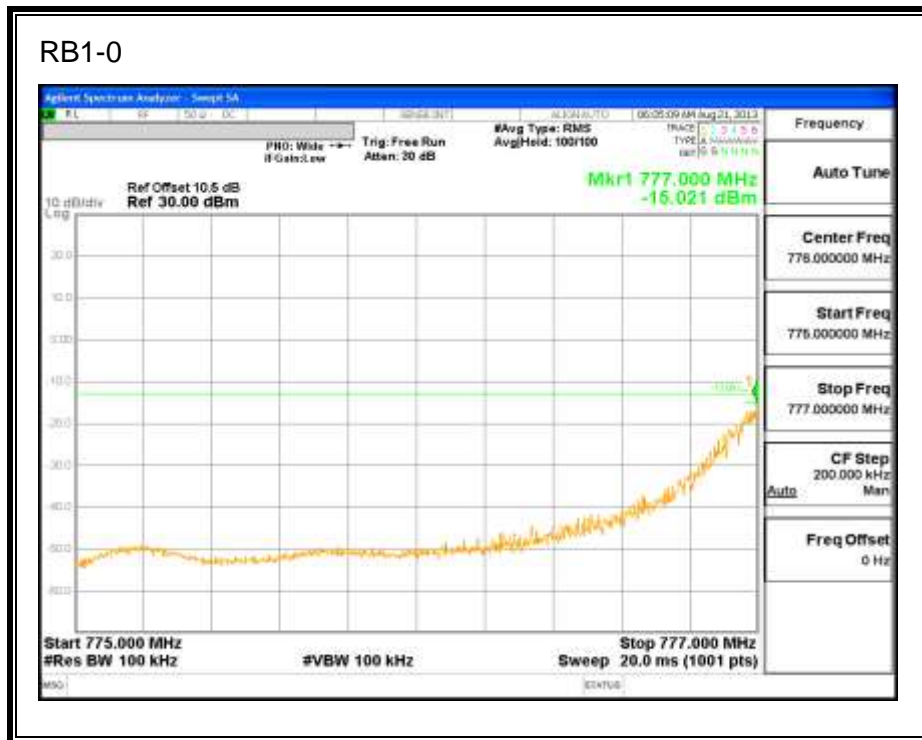

LTE QPSK Band 4 (15.0 MHz BAND WIDTH)

LTE 16QAM Band 4 (15.0 MHz BAND WIDTH)

LTE QPSK Band 4 (20.0 MHz BAND WIDTH)

LTE 16QAM Band 4 (20.0 MHz BAND WIDTH)

8.2.3. LTE BAND 5

1.4 MHz (QPSK)

LTE 16QAM Band 5 (1.4 MHz BAND WIDTH)

LTE QPSK Band 5 (3.0 MHz BAND WIDTH)

LTE 16QAM Band 5 (3.0 MHz BAND WIDTH)

LTE QPSK Band 5 (5.0 MHz BAND WIDTH)

LTE 16QAM Band 5 (5.0 MHz BAND WIDTH)

LTE QPSK Band 5 (10.0 MHz BAND WIDTH)

LTE 16QAM Band 5 (10.0 MHz BAND WIDTH)

8.2.4. LTE BAND 13

LTE QPSK 779.5 MHz Band 13, 775 – 777MHz (5MHz Bandwidth)

LTE 16QAM 779.5MHz Band 13, 775 - 777MHz (5MHz Bandwidth)

LTE QPSK 779.5MHz Band 13, 783 - 793MHz (5MHz Bandwidth)

LTE 16QAM 779.5MHz Band 13, 783 - 793MHz (5MHz Bandwidth)