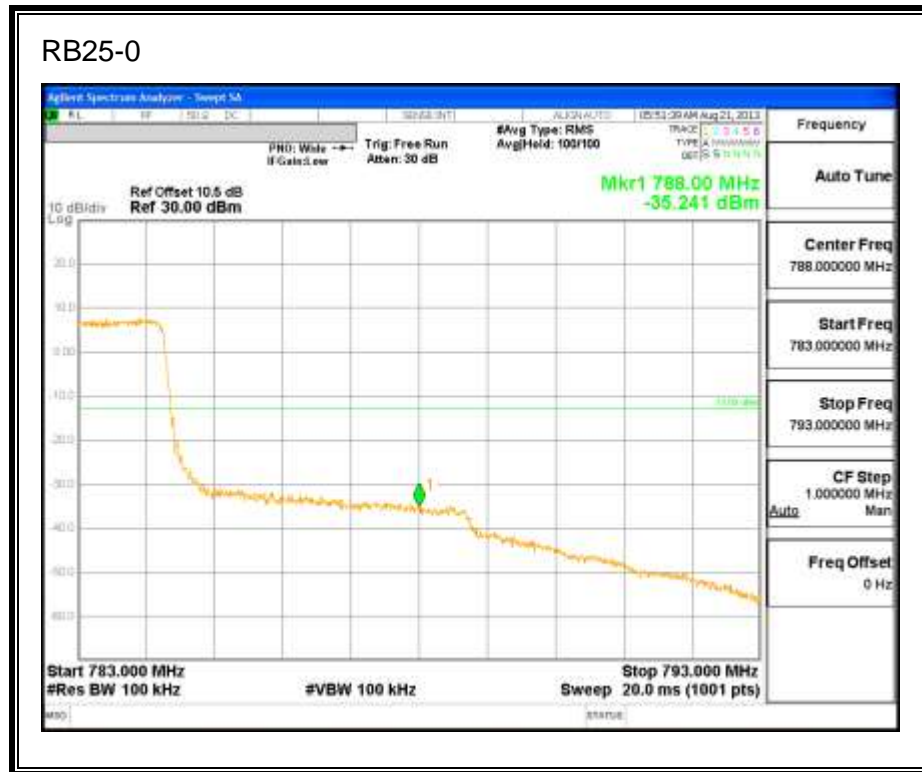

LTE QPSK 782MHz Band 13, 775 - 777MHz (5MHz Bandwidth)

LTE 16QAM 782MHz Band 13, 775 - 777MHz (5MHz Bandwidth)

LTE QPSK 782MHz Band 13, 783 - 793MHz (5MHz Bandwidth)

LTE 16QAM 782MHz Band 13, 783 - 793MHz (5MHz Bandwidth)

LTE QPSK 782MHz Band 13, 763 - 775MHz (5MHz Bandwidth)

LTE 16QAM 782MHz Band 13, 763-775MHz (5MHz Bandwidth)

LTE QPSK 782MHz Band 13, 793 - 805MHz (5MHz Bandwidth)

LTE 16QAM 782.5MHz Band 13, 793 - 805MHz (5MHz Bandwidth)