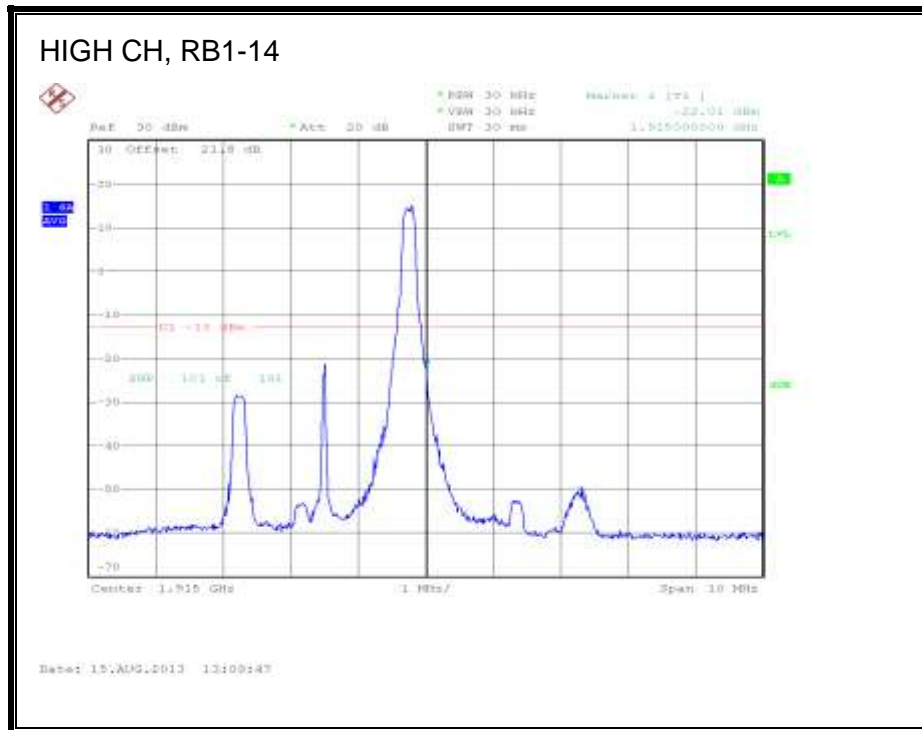

8.2.5. LTE BAND 17

5.0 MHz (QPSK)

LTE 16QAM Band 17 (5.0 MHz BAND WIDTH)

LTE QPSK Band 17 (10.0 MHz BAND WIDTH)

LTE 16QAM Band 17 (10.0 MHz BAND WIDTH)

8.2.6. LTE BAND 25

LTE QPSK Band 25 (1.4 MHz BAND WIDTH)

LTE 16QAM Band 25 (1.4 MHz BAND WIDTH)

LTE QPSK Band 25 (3.0 MHz BAND WIDTH)

LTE 16QAM Band 25 (3.0 MHz BAND WIDTH)

LTE QPSK Band 25 (5.0 MHz BAND WIDTH)