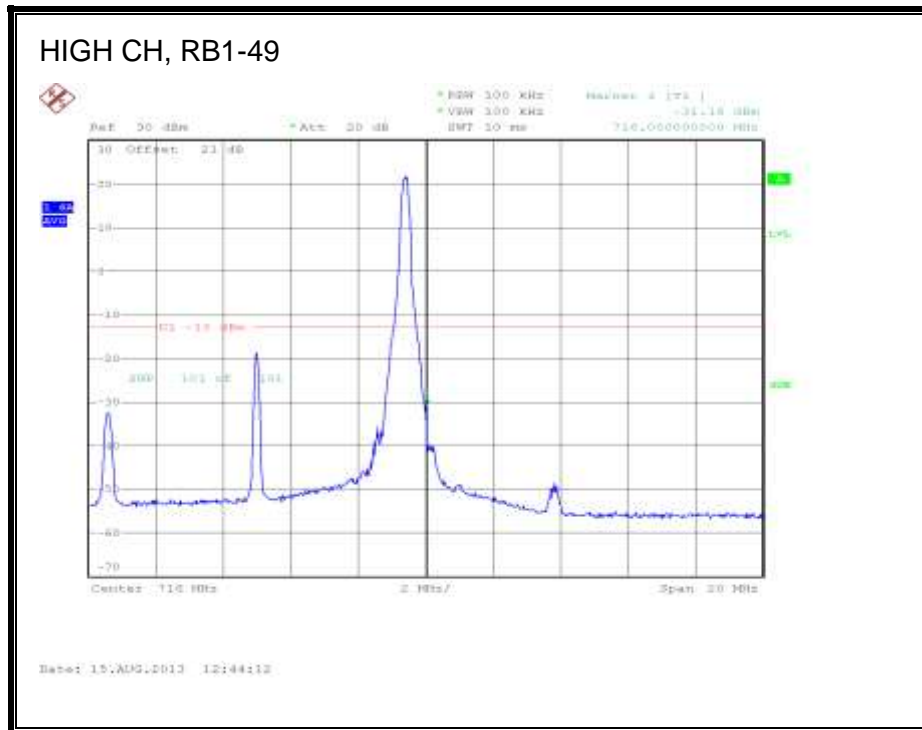

LTE QPSK 782MHz Band 13, 763 - 775MHz (10MHz Bandwidth)

LTE 16QAM 782MHz Band 13, 763 - 775MHz (10MHz Bandwidth)

LTE QPSK Band 13, 793 - 805MHz (10MHz Bandwidth)

LTE 16QAM Band 13, 793 - 805MHz (10MHz Bandwidth)

8.2.5. LTE BAND 17

5.0 MHz (QPSK)

LTE 16QAM Band 17 (5.0 MHz BAND WIDTH)

LTE QPSK Band 17 (10.0 MHz BAND WIDTH)

LTE 16QAM Band 17 (10.0 MHz BAND WIDTH)

8.2.6. LTE BAND 25

LTE QPSK Band 25 (1.4 MHz BAND WIDTH)

LTE 16QAM Band 25 (1.4 MHz BAND WIDTH)

LTE QPSK Band 25 (3.0 MHz BAND WIDTH)

LTE 16QAM Band 25 (3.0 MHz BAND WIDTH)

LTE QPSK Band 25 (5.0 MHz BAND WIDTH)