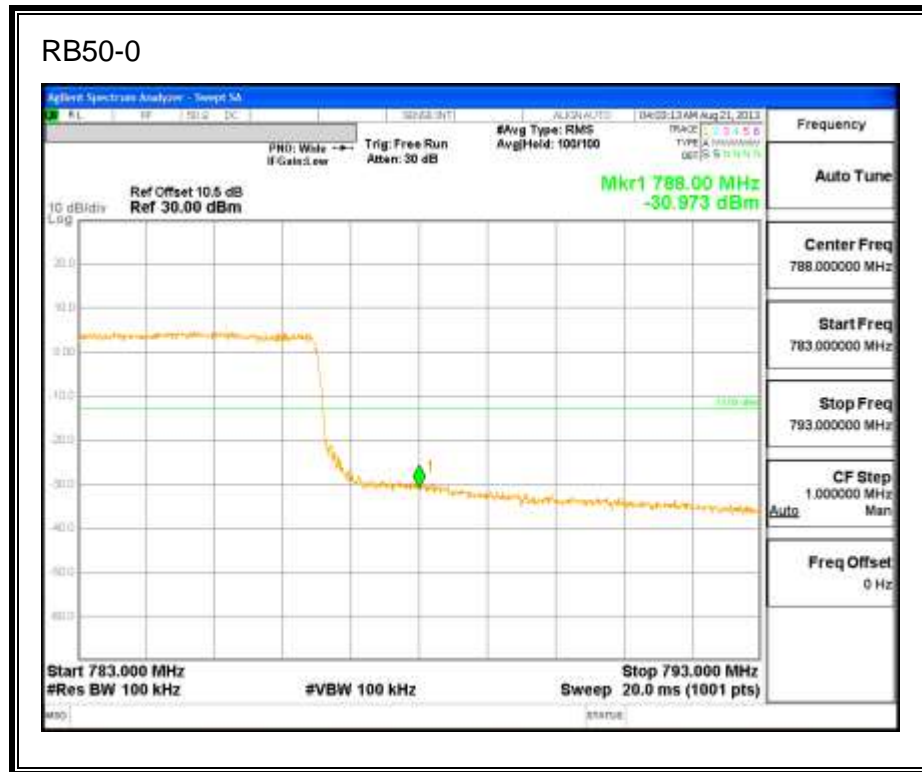

LTE QPSK 784.5MHz Band 13, 763 - 775MHz (5MHz Bandwidth)

LTE 16QAM 784.5MHz Band 13, 763-775MHz (5MHz Bandwidth)

LTE QPSK 784.5MHz Band 13, 793 - 805MHz (5MHz Bandwidth)

LTE 16QAM 784.5MHz Band 13, 793 - 805MHz (5MHz Bandwidth)

LTE QPSK 782MHz Band 13, 775 - 777MHz (10MHz Bandwidth)

LTE 16QAM Band 13, 775 - 777MHz (10MHz Bandwidth)

LTE QPSK 782MHz Band 13, 783 - 793MHz (10MHz Bandwidth)

LTE 16QAM Band 13, 782MHz 783 - 793MHz (10MHz Bandwidth)

LTE QPSK 782MHz Band 13, 763 - 775MHz (10MHz Bandwidth)

LTE 16QAM 782MHz Band 13, 763 - 775MHz (10MHz Bandwidth)

LTE QPSK Band 13, 793 - 805MHz (10MHz Bandwidth)

LTE 16QAM Band 13, 793 - 805MHz (10MHz Bandwidth)