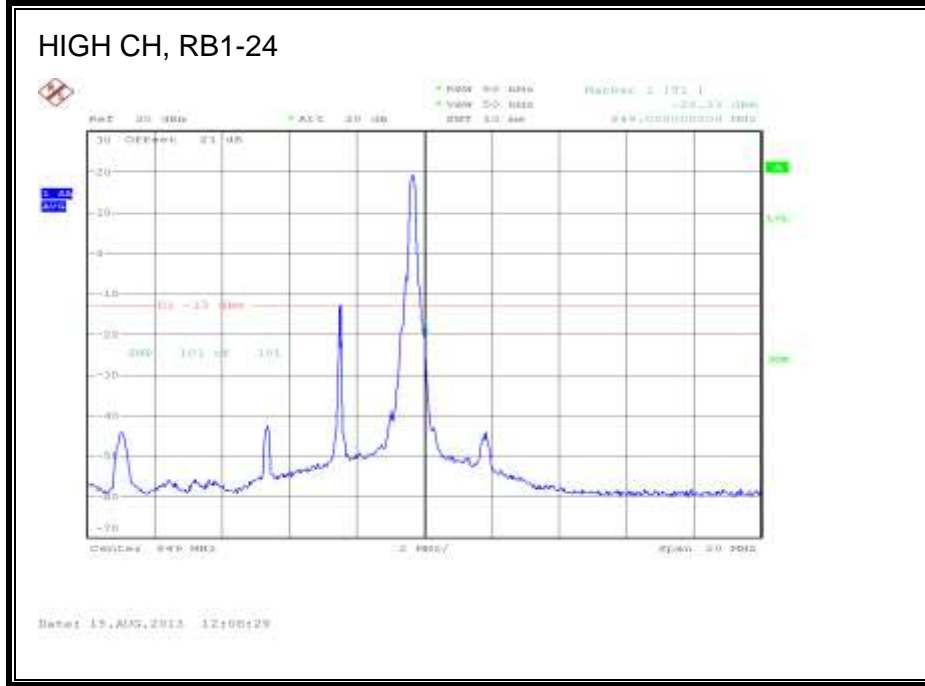

LTE QPSK Band 5 (3.0 MHz BAND WIDTH)

LTE 16QAM Band 5 (3.0 MHz BAND WIDTH)

LTE QPSK Band 5 (5.0 MHz BAND WIDTH)

LTE 16QAM Band 5 (5.0 MHz BAND WIDTH)

LTE QPSK Band 5 (10.0 MHz BAND WIDTH)

LTE 16QAM Band 5 (10.0 MHz BAND WIDTH)

8.2.4. LTE BAND 13

LTE QPSK 779.5 MHz Band 13, 775 – 777MHz (5MHz Bandwidth)

LTE 16QAM 779.5MHz Band 13, 775 - 777MHz (5MHz Bandwidth)

LTE QPSK 779.5MHz Band 13, 783 - 793MHz (5MHz Bandwidth)

LTE 16QAM 779.5MHz Band 13, 783 - 793MHz (5MHz Bandwidth)