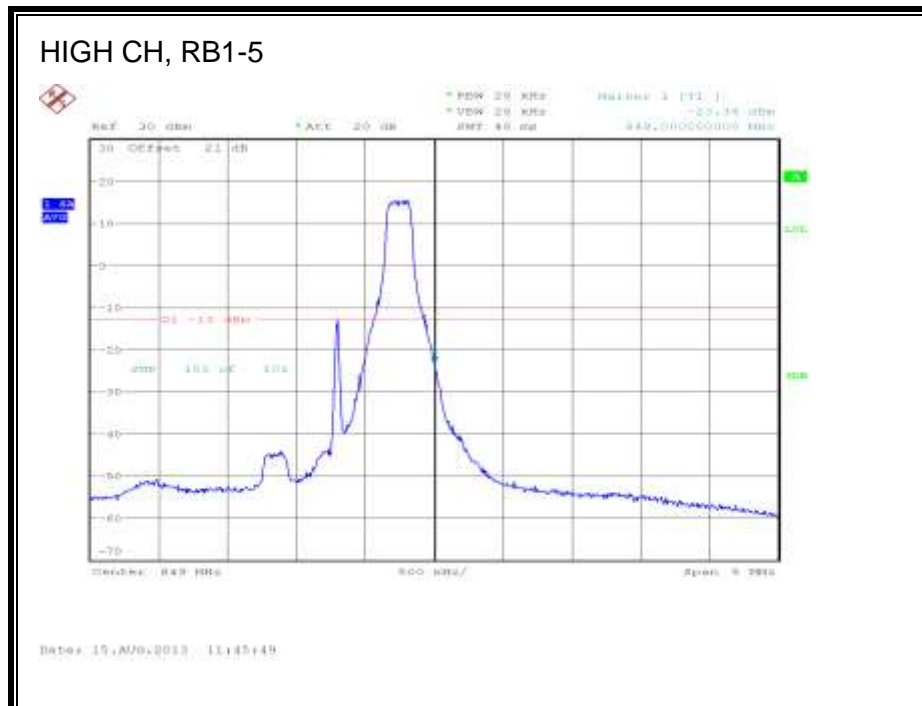

LTE QPSK Band 4 (15.0 MHz BAND WIDTH)

LTE 16QAM Band 4 (15.0 MHz BAND WIDTH)

LTE QPSK Band 4 (20.0 MHz BAND WIDTH)

LTE 16QAM Band 4 (20.0 MHz BAND WIDTH)

8.2.3. LTE BAND 5

1.4 MHz (QPSK)

LTE 16QAM Band 5 (1.4 MHz BAND WIDTH)

LTE QPSK Band 5 (3.0 MHz BAND WIDTH)

LTE 16QAM Band 5 (3.0 MHz BAND WIDTH)

LTE QPSK Band 5 (5.0 MHz BAND WIDTH)

LTE 16QAM Band 5 (5.0 MHz BAND WIDTH)

LTE QPSK Band 5 (10.0 MHz BAND WIDTH)

LTE 16QAM Band 5 (10.0 MHz BAND WIDTH)