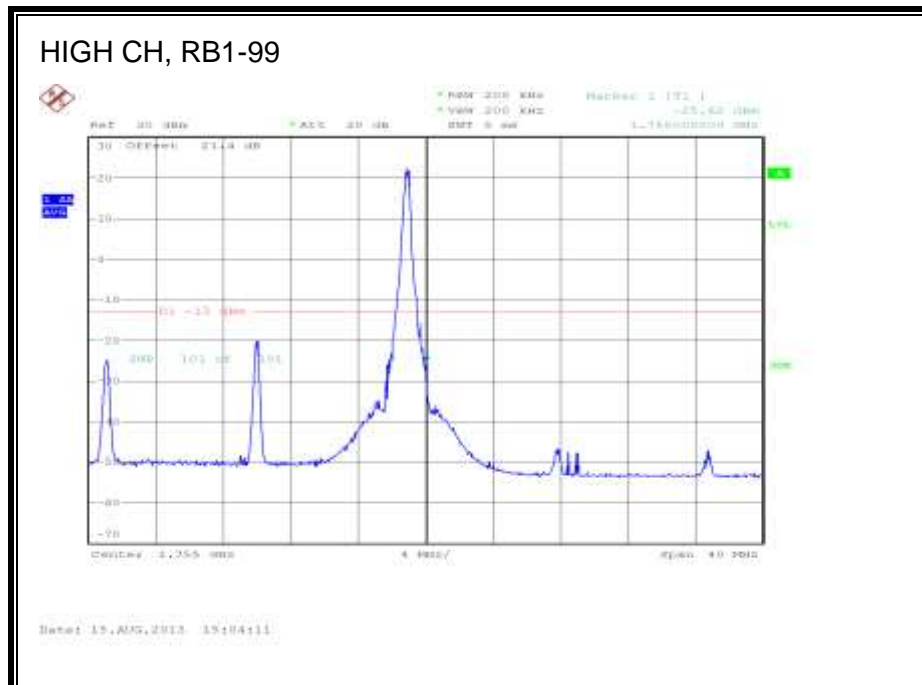

LTE QPSK Band 4 (15.0 MHz BAND WIDTH)

LTE 16QAM Band 4 (15.0 MHz BAND WIDTH)

LTE QPSK Band 4 (20.0 MHz BAND WIDTH)

LTE 16QAM Band 4 (20.0 MHz BAND WIDTH)

8.2.3. LTE BAND 5

1.4 MHz (QPSK)

LTE 16QAM Band 5 (1.4 MHz BAND WIDTH)

LTE QPSK Band 5 (3.0 MHz BAND WIDTH)

LTE 16QAM Band 5 (3.0 MHz BAND WIDTH)

LTE QPSK Band 5 (5.0 MHz BAND WIDTH)

LTE 16QAM Band 5 (5.0 MHz BAND WIDTH)

LTE QPSK Band 5 (10.0 MHz BAND WIDTH)

LTE 16QAM Band 5 (10.0 MHz BAND WIDTH)