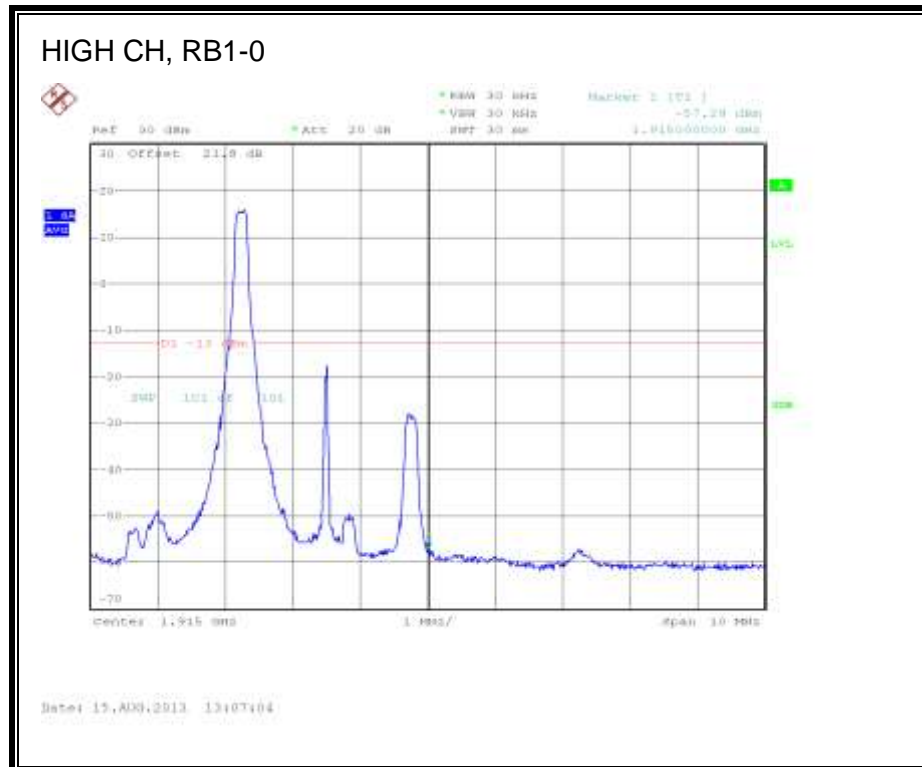

LTE 16QAM Band 25 (1.4 MHz BAND WIDTH)

LTE QPSK Band 25 (3.0 MHz BAND WIDTH)

LTE 16QAM Band 25 (3.0 MHz BAND WIDTH)

LTE QPSK Band 25 (5.0 MHz BAND WIDTH)