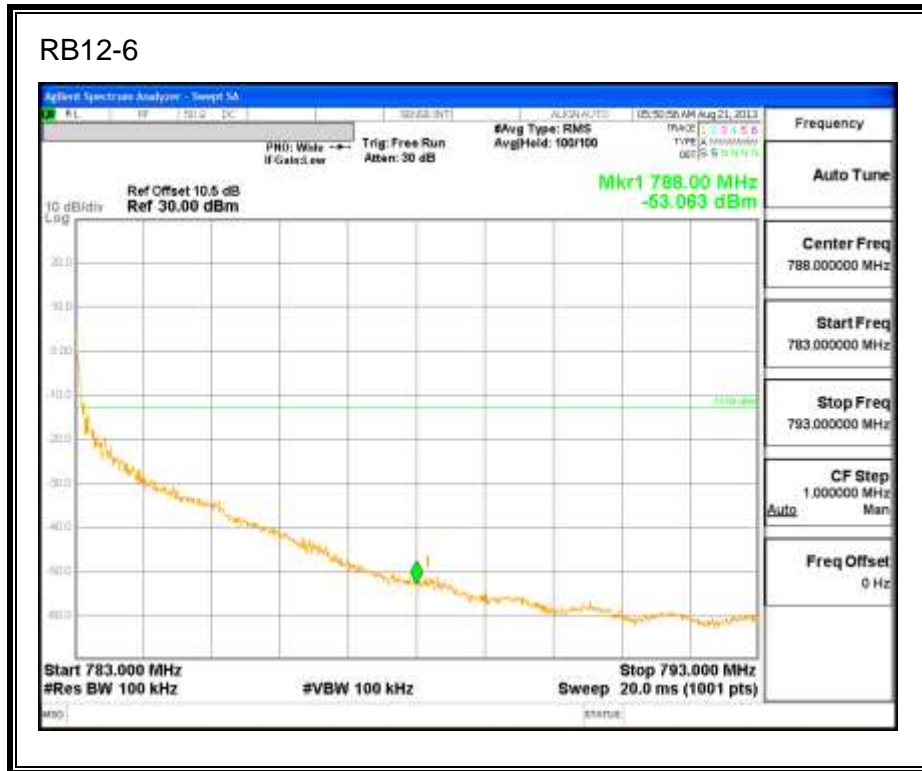

LTE QPSK 782MHz Band 13, 775 - 777MHz (5MHz Bandwidth)

LTE 16QAM 782MHz Band 13, 775 - 777MHz (5MHz Bandwidth)

LTE QPSK 782MHz Band 13, 783 - 793MHz (5MHz Bandwidth)

LTE 16QAM 782MHz Band 13, 783 - 793MHz (5MHz Bandwidth)

LTE QPSK 782MHz Band 13, 763 - 775MHz (5MHz Bandwidth)

LTE 16QAM 782MHz Band 13, 763-775MHz (5MHz Bandwidth)

LTE QPSK 782MHz Band 13, 793 - 805MHz (5MHz Bandwidth)

LTE 16QAM 782.5MHz Band 13, 793 - 805MHz (5MHz Bandwidth)