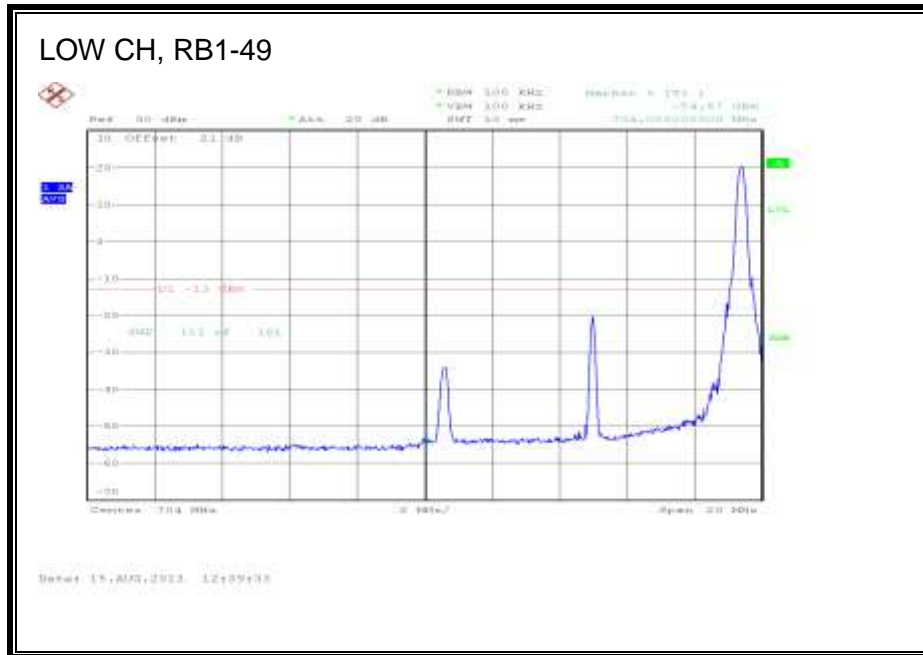

LTE QPSK 782MHz Band 13, 763 - 775MHz (10MHz Bandwidth)

LTE 16QAM 782MHz Band 13, 763 - 775MHz (10MHz Bandwidth)

LTE QPSK Band 13, 793 - 805MHz (10MHz Bandwidth)

LTE 16QAM Band 13, 793 - 805MHz (10MHz Bandwidth)

8.2.5. LTE BAND 17

5.0 MHz (QPSK)

LTE 16QAM Band 17 (5.0 MHz BAND WIDTH)

LTE QPSK Band 17 (10.0 MHz BAND WIDTH)

LTE 16QAM Band 17 (10.0 MHz BAND WIDTH)

8.2.6. LTE BAND 25

LTE QPSK Band 25 (1.4 MHz BAND WIDTH)

LTE 16QAM Band 25 (1.4 MHz BAND WIDTH)

LTE QPSK Band 25 (3.0 MHz BAND WIDTH)

LTE 16QAM Band 25 (3.0 MHz BAND WIDTH)

LTE QPSK Band 25 (5.0 MHz BAND WIDTH)