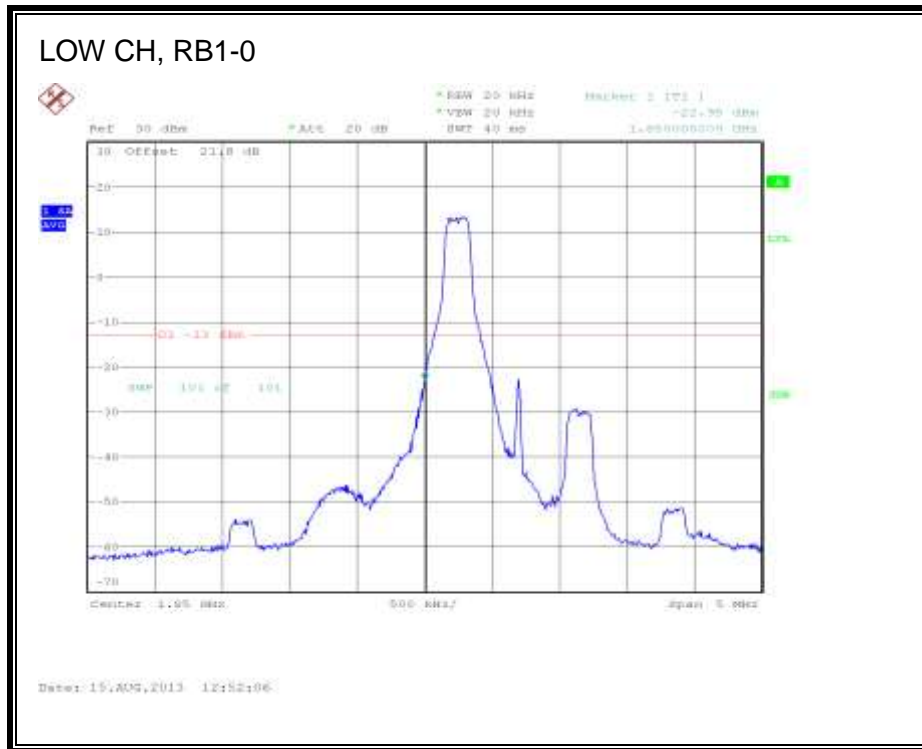

LTE QPSK 782MHz Band 13, 763 - 775MHz (10MHz Bandwidth)

LTE 16QAM 782MHz Band 13, 763 - 775MHz (10MHz Bandwidth)

LTE QPSK Band 13, 793 - 805MHz (10MHz Bandwidth)

LTE 16QAM Band 13, 793 - 805MHz (10MHz Bandwidth)

8.2.5. LTE BAND 17

5.0 MHz (QPSK)

LTE 16QAM Band 17 (5.0 MHz BAND WIDTH)

LTE QPSK Band 17 (10.0 MHz BAND WIDTH)

LTE 16QAM Band 17 (10.0 MHz BAND WIDTH)

8.2.6. LTE BAND 25

LTE QPSK Band 25 (1.4 MHz BAND WIDTH)

LTE 16QAM Band 25 (1.4 MHz BAND WIDTH)

LTE QPSK Band 25 (3.0 MHz BAND WIDTH)

LTE 16QAM Band 25 (3.0 MHz BAND WIDTH)

LTE QPSK Band 25 (5.0 MHz BAND WIDTH)