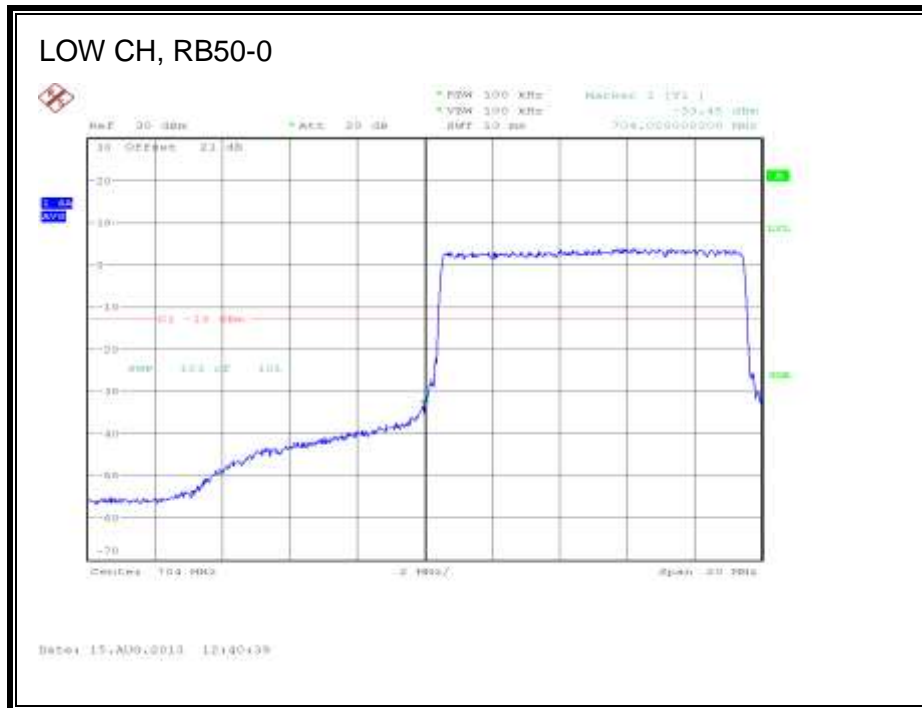

8.2.5. LTE BAND 17

5.0 MHz (QPSK)

LTE 16QAM Band 17 (5.0 MHz BAND WIDTH)

LTE QPSK Band 17 (10.0 MHz BAND WIDTH)

LTE 16QAM Band 17 (10.0 MHz BAND WIDTH)

8.2.6. LTE BAND 25

LTE QPSK Band 25 (1.4 MHz BAND WIDTH)

LTE 16QAM Band 25 (1.4 MHz BAND WIDTH)

LTE QPSK Band 25 (3.0 MHz BAND WIDTH)

LTE 16QAM Band 25 (3.0 MHz BAND WIDTH)

LTE QPSK Band 25 (5.0 MHz BAND WIDTH)