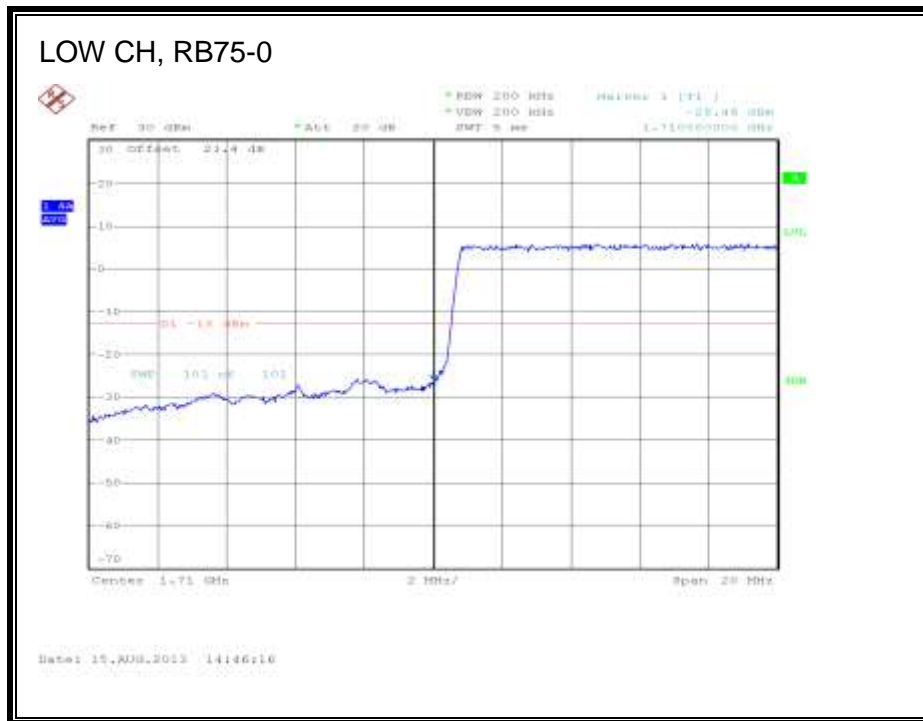

LTE QPSK Band 4 (15.0 MHz BAND WIDTH)

LTE 16QAM Band 4 (15.0 MHz BAND WIDTH)

LTE QPSK Band 4 (20.0 MHz BAND WIDTH)

LTE 16QAM Band 4 (20.0 MHz BAND WIDTH)

8.2.3. LTE BAND 5

1.4 MHz (QPSK)

LTE 16QAM Band 5 (1.4 MHz BAND WIDTH)

LTE QPSK Band 5 (3.0 MHz BAND WIDTH)

LTE 16QAM Band 5 (3.0 MHz BAND WIDTH)

LTE QPSK Band 5 (5.0 MHz BAND WIDTH)

LTE 16QAM Band 5 (5.0 MHz BAND WIDTH)

LTE QPSK Band 5 (10.0 MHz BAND WIDTH)

LTE 16QAM Band 5 (10.0 MHz BAND WIDTH)