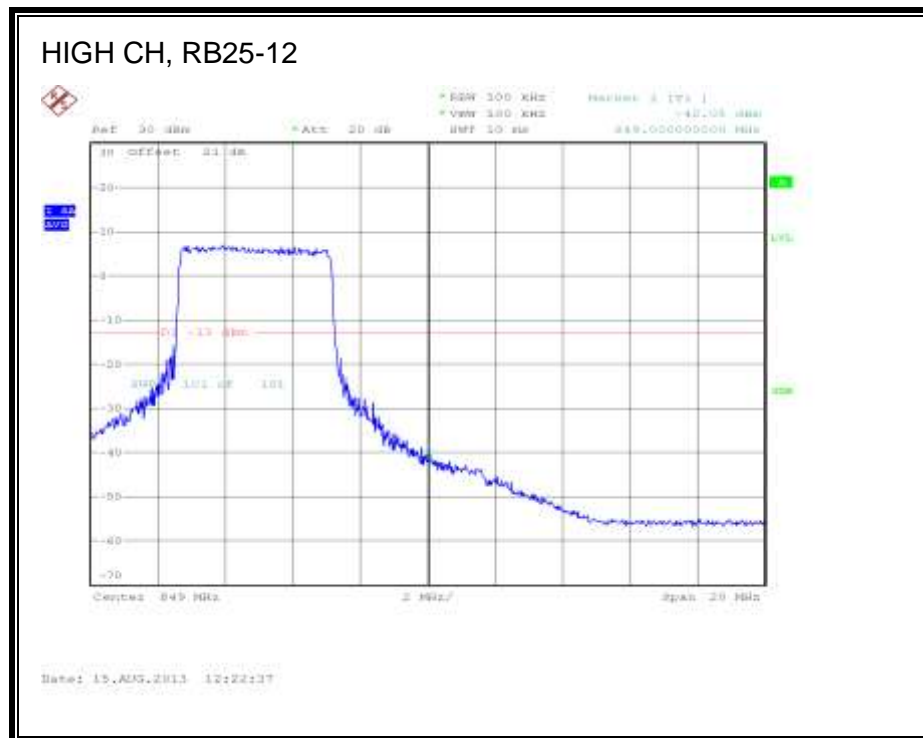

LTE QPSK Band 5 (3.0 MHz BAND WIDTH)

LTE 16QAM Band 5 (3.0 MHz BAND WIDTH)

LTE QPSK Band 5 (5.0 MHz BAND WIDTH)

LTE 16QAM Band 5 (5.0 MHz BAND WIDTH)

LTE QPSK Band 5 (10.0 MHz BAND WIDTH)

LTE 16QAM Band 5 (10.0 MHz BAND WIDTH)