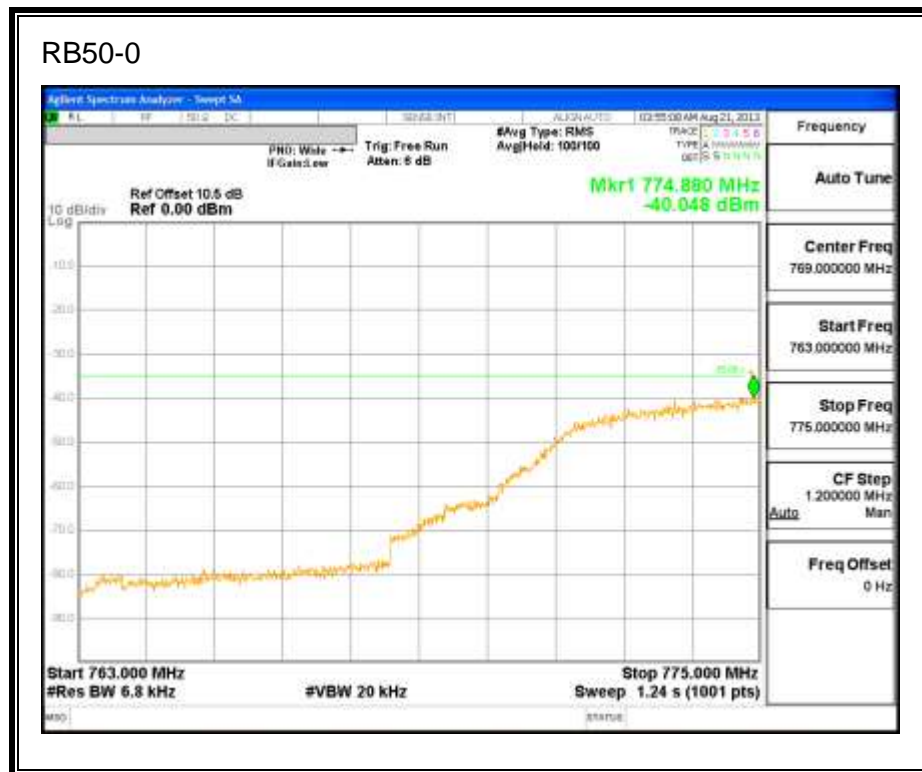

LTE QPSK 784.5MHz Band 13, 763 - 775MHz (5MHz Bandwidth)

LTE 16QAM 784.5MHz Band 13, 763-775MHz (5MHz Bandwidth)

LTE QPSK 784.5MHz Band 13, 793 - 805MHz (5MHz Bandwidth)

LTE 16QAM 784.5MHz Band 13, 793 - 805MHz (5MHz Bandwidth)

LTE QPSK 782MHz Band 13, 775 - 777MHz (10MHz Bandwidth)

LTE 16QAM Band 13, 775 - 777MHz (10MHz Bandwidth)

LTE QPSK 782MHz Band 13, 783 - 793MHz (10MHz Bandwidth)

LTE 16QAM Band 13, 782MHz 783 - 793MHz (10MHz Bandwidth)

LTE QPSK 782MHz Band 13, 763 - 775MHz (10MHz Bandwidth)

LTE 16QAM 782MHz Band 13, 763 - 775MHz (10MHz Bandwidth)

LTE QPSK Band 13, 793 - 805MHz (10MHz Bandwidth)

LTE 16QAM Band 13, 793 - 805MHz (10MHz Bandwidth)