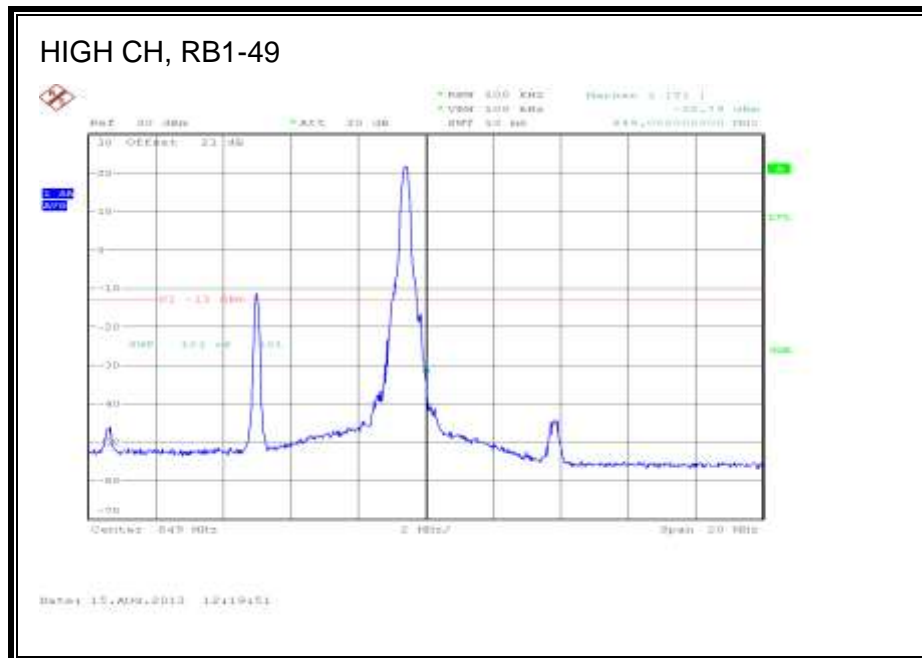

LTE QPSK Band 4 (15.0 MHz BAND WIDTH)

LTE 16QAM Band 4 (15.0 MHz BAND WIDTH)

LTE QPSK Band 4 (20.0 MHz BAND WIDTH)

LTE 16QAM Band 4 (20.0 MHz BAND WIDTH)

8.2.3. LTE BAND 5

1.4 MHz (QPSK)

LTE 16QAM Band 5 (1.4 MHz BAND WIDTH)

LTE QPSK Band 5 (3.0 MHz BAND WIDTH)

LTE 16QAM Band 5 (3.0 MHz BAND WIDTH)

LTE QPSK Band 5 (5.0 MHz BAND WIDTH)

LTE 16QAM Band 5 (5.0 MHz BAND WIDTH)

LTE QPSK Band 5 (10.0 MHz BAND WIDTH)

LTE 16QAM Band 5 (10.0 MHz BAND WIDTH)

8.2.4. LTE BAND 13

LTE QPSK 779.5 MHz Band 13, 775 – 777MHz (5MHz Bandwidth)

LTE 16QAM 779.5MHz Band 13, 775 - 777MHz (5MHz Bandwidth)

LTE QPSK 779.5MHz Band 13, 783 - 793MHz (5MHz Bandwidth)

LTE 16QAM 779.5MHz Band 13, 783 - 793MHz (5MHz Bandwidth)

LTE QPSK 779.5MHz Band 13, 763 - 775MHz (5MHz Bandwidth)

LTE 16QAM 779.5MHz Band 13, 763-775MHz (5MHz Bandwidth)

LTE QPSK 779.5MHz Band 13, 793 - 805MHz (5MHz Bandwidth)

LTE 16QAM 779.5MHz Band 13, 793 - 805MHz (5MHz Bandwidth)