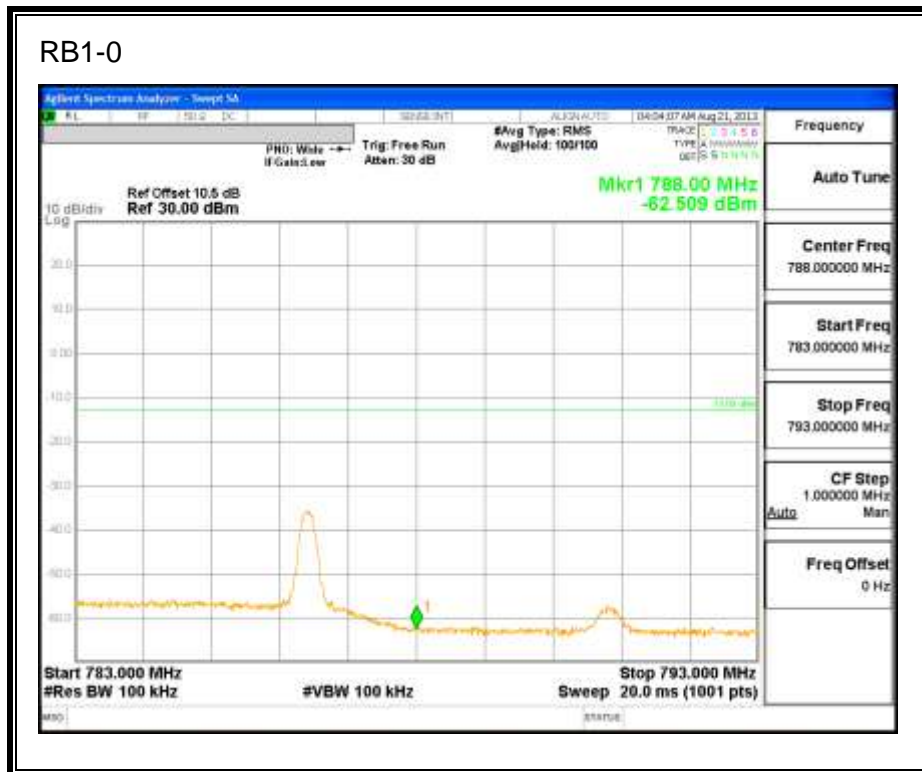

LTE QPSK 784.5MHz Band 13, 763 - 775MHz (5MHz Bandwidth)

LTE 16QAM 784.5MHz Band 13, 763-775MHz (5MHz Bandwidth)

LTE QPSK 784.5MHz Band 13, 793 - 805MHz (5MHz Bandwidth)

LTE 16QAM 784.5MHz Band 13, 793 - 805MHz (5MHz Bandwidth)

LTE QPSK 782MHz Band 13, 775 - 777MHz (10MHz Bandwidth)

LTE 16QAM Band 13, 775 - 777MHz (10MHz Bandwidth)

LTE QPSK 782MHz Band 13, 783 - 793MHz (10MHz Bandwidth)

LTE 16QAM Band 13, 782MHz 783 - 793MHz (10MHz Bandwidth)

LTE QPSK 782MHz Band 13, 763 - 775MHz (10MHz Bandwidth)

LTE 16QAM 782MHz Band 13, 763 - 775MHz (10MHz Bandwidth)

LTE QPSK Band 13, 793 - 805MHz (10MHz Bandwidth)

LTE 16QAM Band 13, 793 - 805MHz (10MHz Bandwidth)