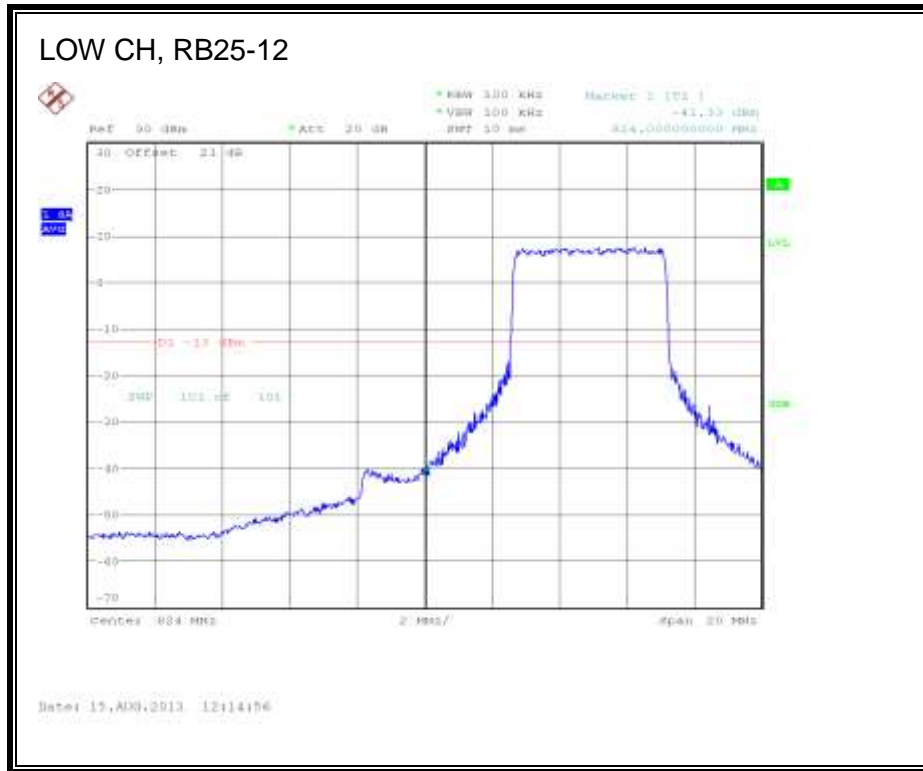

LTE QPSK Band 5 (3.0 MHz BAND WIDTH)

LTE 16QAM Band 5 (3.0 MHz BAND WIDTH)

LTE QPSK Band 5 (5.0 MHz BAND WIDTH)

LTE 16QAM Band 5 (5.0 MHz BAND WIDTH)

LTE QPSK Band 5 (10.0 MHz BAND WIDTH)

LTE 16QAM Band 5 (10.0 MHz BAND WIDTH)

8.2.4. LTE BAND 13

LTE QPSK 779.5 MHz Band 13, 775 – 777MHz (5MHz Bandwidth)

LTE 16QAM 779.5MHz Band 13, 775 - 777MHz (5MHz Bandwidth)

LTE QPSK 779.5MHz Band 13, 783 - 793MHz (5MHz Bandwidth)

LTE 16QAM 779.5MHz Band 13, 783 - 793MHz (5MHz Bandwidth)