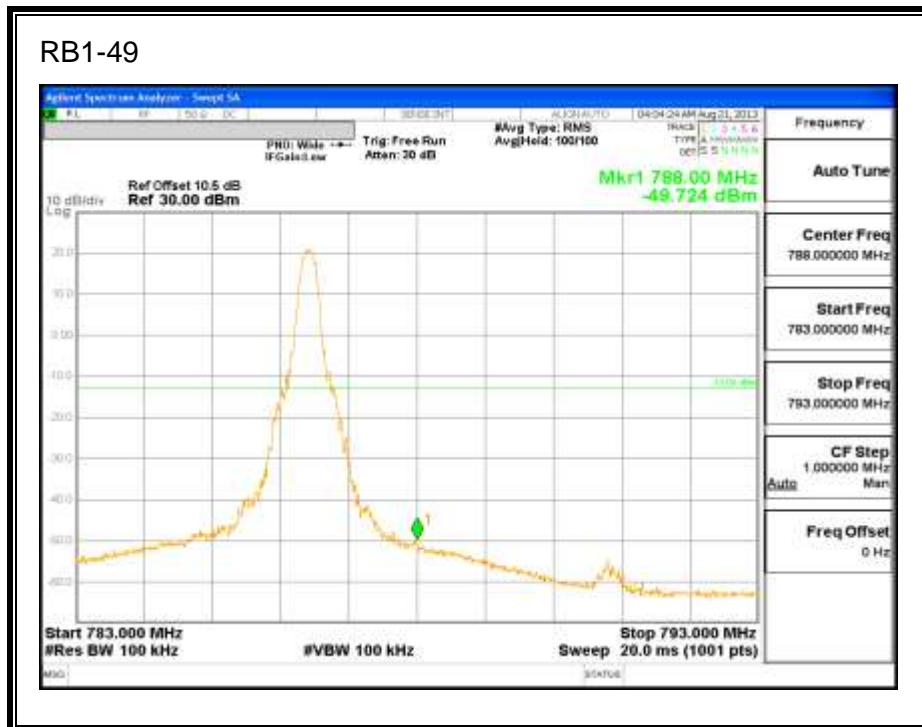

LTE QPSK 784.5MHz Band 13, 763 - 775MHz (5MHz Bandwidth)

LTE 16QAM 784.5MHz Band 13, 763-775MHz (5MHz Bandwidth)

LTE QPSK 784.5MHz Band 13, 793 - 805MHz (5MHz Bandwidth)

LTE 16QAM 784.5MHz Band 13, 793 - 805MHz (5MHz Bandwidth)

LTE QPSK 782MHz Band 13, 775 - 777MHz (10MHz Bandwidth)

LTE 16QAM Band 13, 775 - 777MHz (10MHz Bandwidth)

LTE QPSK 782MHz Band 13, 783 - 793MHz (10MHz Bandwidth)

LTE 16QAM Band 13, 782MHz 783 - 793MHz (10MHz Bandwidth)

LTE QPSK 782MHz Band 13, 763 - 775MHz (10MHz Bandwidth)

LTE 16QAM 782MHz Band 13, 763 - 775MHz (10MHz Bandwidth)

LTE QPSK Band 13, 793 - 805MHz (10MHz Bandwidth)

LTE 16QAM Band 13, 793 - 805MHz (10MHz Bandwidth)