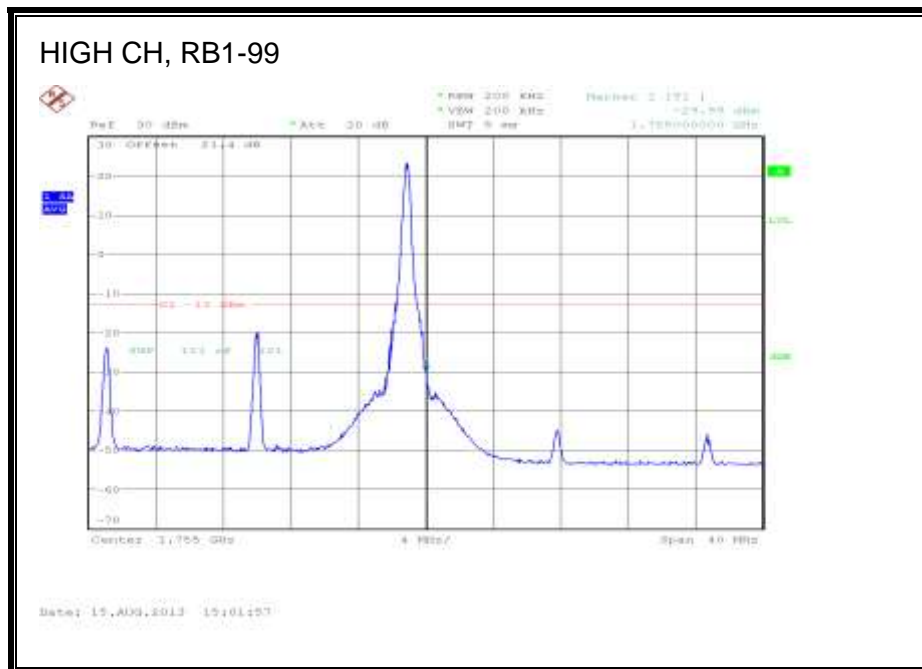

LTE QPSK Band 4 (15.0 MHz BAND WIDTH)

LTE 16QAM Band 4 (15.0 MHz BAND WIDTH)

LTE QPSK Band 4 (20.0 MHz BAND WIDTH)

LTE 16QAM Band 4 (20.0 MHz BAND WIDTH)

8.2.3. LTE BAND 5

1.4 MHz (QPSK)

LTE 16QAM Band 5 (1.4 MHz BAND WIDTH)

LTE QPSK Band 5 (3.0 MHz BAND WIDTH)

LTE 16QAM Band 5 (3.0 MHz BAND WIDTH)

LTE QPSK Band 5 (5.0 MHz BAND WIDTH)

LTE 16QAM Band 5 (5.0 MHz BAND WIDTH)

LTE QPSK Band 5 (10.0 MHz BAND WIDTH)

LTE 16QAM Band 5 (10.0 MHz BAND WIDTH)