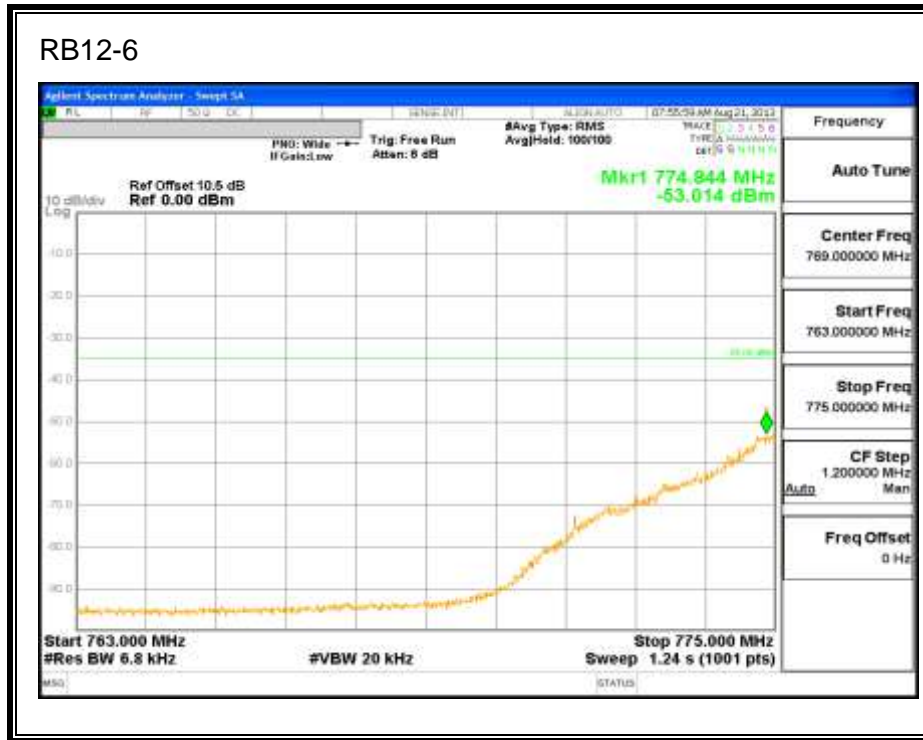

LTE QPSK Band 5 (3.0 MHz BAND WIDTH)

LTE 16QAM Band 5 (3.0 MHz BAND WIDTH)

LTE QPSK Band 5 (5.0 MHz BAND WIDTH)

LTE 16QAM Band 5 (5.0 MHz BAND WIDTH)

LTE QPSK Band 5 (10.0 MHz BAND WIDTH)

LTE 16QAM Band 5 (10.0 MHz BAND WIDTH)

8.2.4. LTE BAND 13

LTE QPSK 779.5 MHz Band 13, 775 – 777MHz (5MHz Bandwidth)

LTE 16QAM 779.5MHz Band 13, 775 - 777MHz (5MHz Bandwidth)

LTE QPSK 779.5MHz Band 13, 783 - 793MHz (5MHz Bandwidth)

LTE 16QAM 779.5MHz Band 13, 783 - 793MHz (5MHz Bandwidth)

LTE QPSK 779.5MHz Band 13, 763 - 775MHz (5MHz Bandwidth)

LTE 16QAM 779.5MHz Band 13, 763-775MHz (5MHz Bandwidth)

LTE QPSK 779.5MHz Band 13, 793 - 805MHz (5MHz Bandwidth)

LTE 16QAM 779.5MHz Band 13, 793 - 805MHz (5MHz Bandwidth)