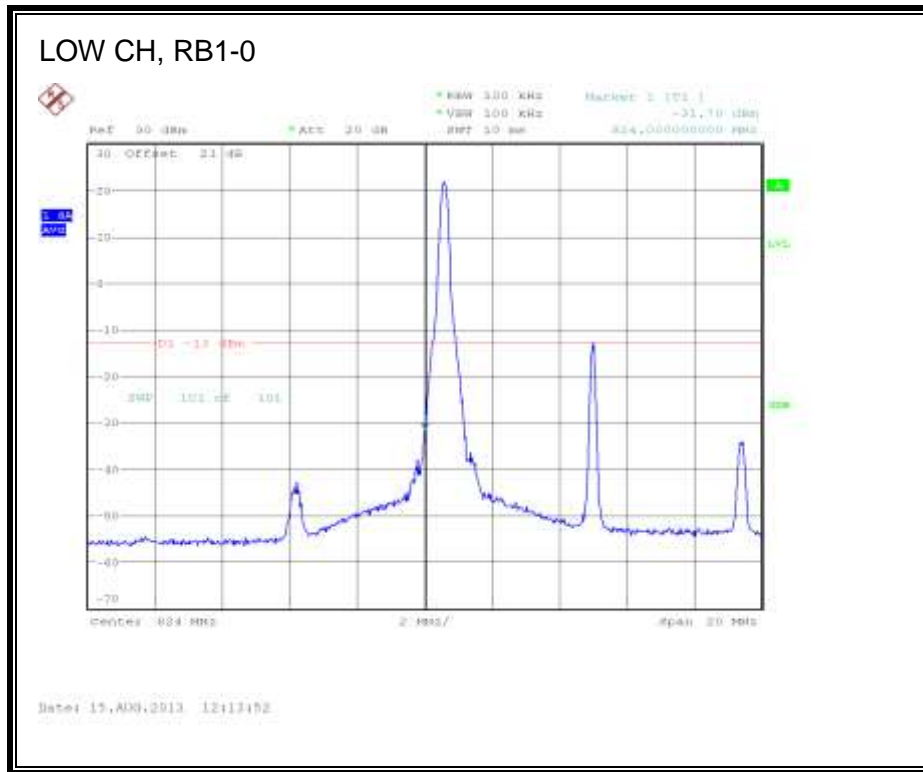

LTE QPSK Band 4 (15.0 MHz BAND WIDTH)

LTE 16QAM Band 4 (15.0 MHz BAND WIDTH)

LTE QPSK Band 4 (20.0 MHz BAND WIDTH)

LTE 16QAM Band 4 (20.0 MHz BAND WIDTH)

8.2.3. LTE BAND 5

1.4 MHz (QPSK)

LTE 16QAM Band 5 (1.4 MHz BAND WIDTH)

LTE QPSK Band 5 (3.0 MHz BAND WIDTH)

LTE 16QAM Band 5 (3.0 MHz BAND WIDTH)

LTE QPSK Band 5 (5.0 MHz BAND WIDTH)

LTE 16QAM Band 5 (5.0 MHz BAND WIDTH)

LTE QPSK Band 5 (10.0 MHz BAND WIDTH)

LTE 16QAM Band 5 (10.0 MHz BAND WIDTH)

8.2.4. LTE BAND 13

LTE QPSK 779.5 MHz Band 13, 775 – 777MHz (5MHz Bandwidth)

LTE 16QAM 779.5MHz Band 13, 775 - 777MHz (5MHz Bandwidth)

LTE QPSK 779.5MHz Band 13, 783 - 793MHz (5MHz Bandwidth)

LTE 16QAM 779.5MHz Band 13, 783 - 793MHz (5MHz Bandwidth)

LTE QPSK 779.5MHz Band 13, 763 - 775MHz (5MHz Bandwidth)

LTE 16QAM 779.5MHz Band 13, 763-775MHz (5MHz Bandwidth)

LTE QPSK 779.5MHz Band 13, 793 - 805MHz (5MHz Bandwidth)

LTE 16QAM 779.5MHz Band 13, 793 - 805MHz (5MHz Bandwidth)