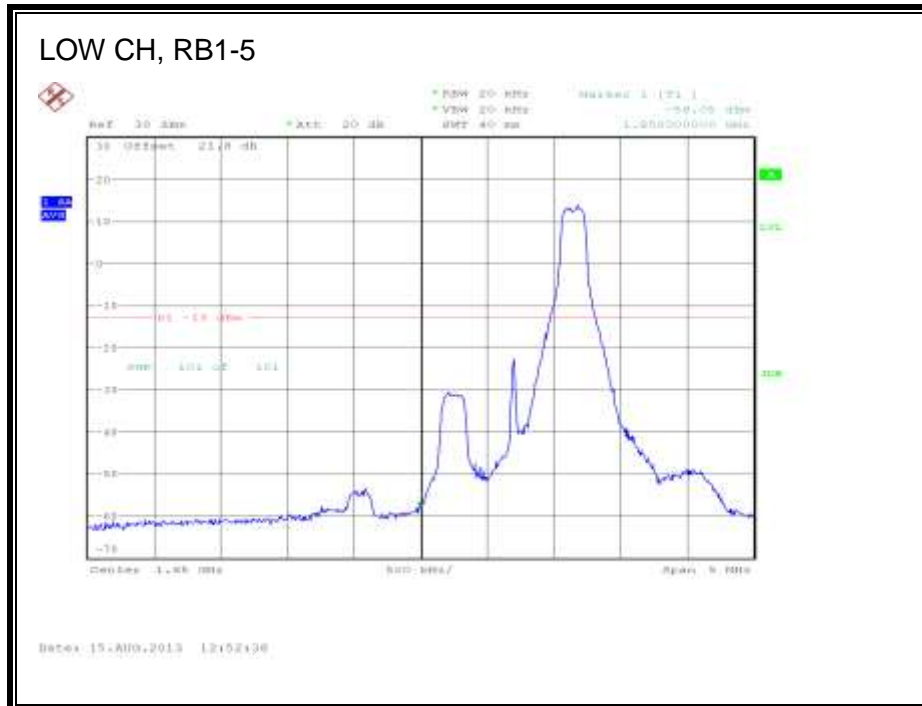

LTE QPSK 782MHz Band 13, 763 - 775MHz (10MHz Bandwidth)

LTE 16QAM 782MHz Band 13, 763 - 775MHz (10MHz Bandwidth)

LTE QPSK Band 13, 793 - 805MHz (10MHz Bandwidth)

LTE 16QAM Band 13, 793 - 805MHz (10MHz Bandwidth)

8.2.5. LTE BAND 17

5.0 MHz (QPSK)

LTE 16QAM Band 17 (5.0 MHz BAND WIDTH)

LTE QPSK Band 17 (10.0 MHz BAND WIDTH)

LTE 16QAM Band 17 (10.0 MHz BAND WIDTH)

8.2.6. LTE BAND 25

LTE QPSK Band 25 (1.4 MHz BAND WIDTH)

LTE 16QAM Band 25 (1.4 MHz BAND WIDTH)

LTE QPSK Band 25 (3.0 MHz BAND WIDTH)

LTE 16QAM Band 25 (3.0 MHz BAND WIDTH)

LTE QPSK Band 25 (5.0 MHz BAND WIDTH)