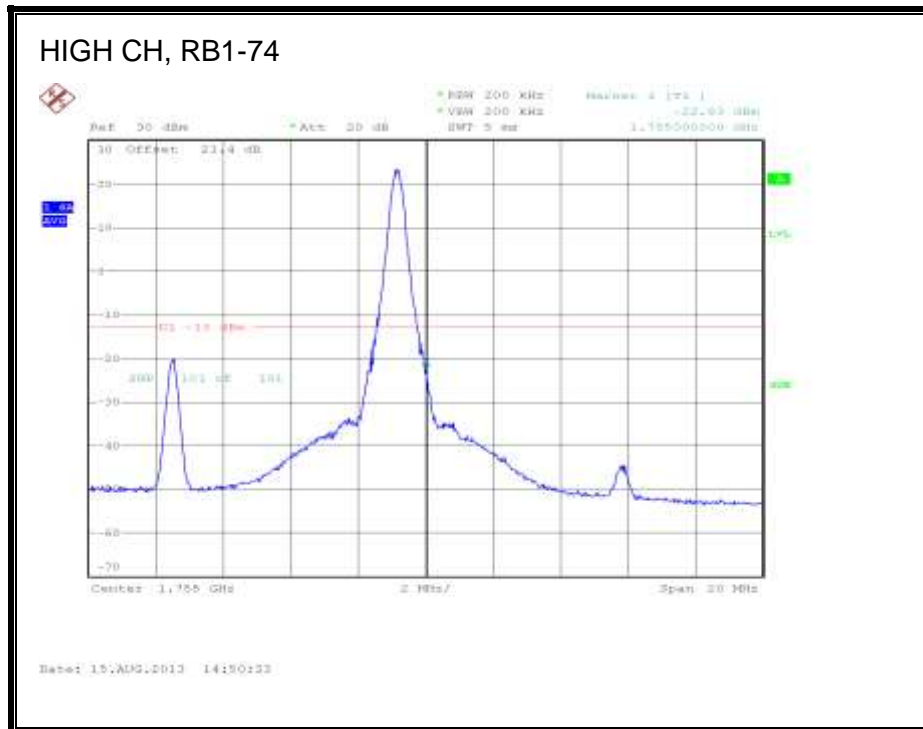

LTE QPSK Band 4 (15.0 MHz BAND WIDTH)

LTE 16QAM Band 4 (15.0 MHz BAND WIDTH)

LTE QPSK Band 4 (20.0 MHz BAND WIDTH)

LTE 16QAM Band 4 (20.0 MHz BAND WIDTH)

8.2.3. LTE BAND 5

1.4 MHz (QPSK)

LTE 16QAM Band 5 (1.4 MHz BAND WIDTH)

LTE QPSK Band 5 (3.0 MHz BAND WIDTH)

LTE 16QAM Band 5 (3.0 MHz BAND WIDTH)

LTE QPSK Band 5 (5.0 MHz BAND WIDTH)

LTE 16QAM Band 5 (5.0 MHz BAND WIDTH)

LTE QPSK Band 5 (10.0 MHz BAND WIDTH)

LTE 16QAM Band 5 (10.0 MHz BAND WIDTH)