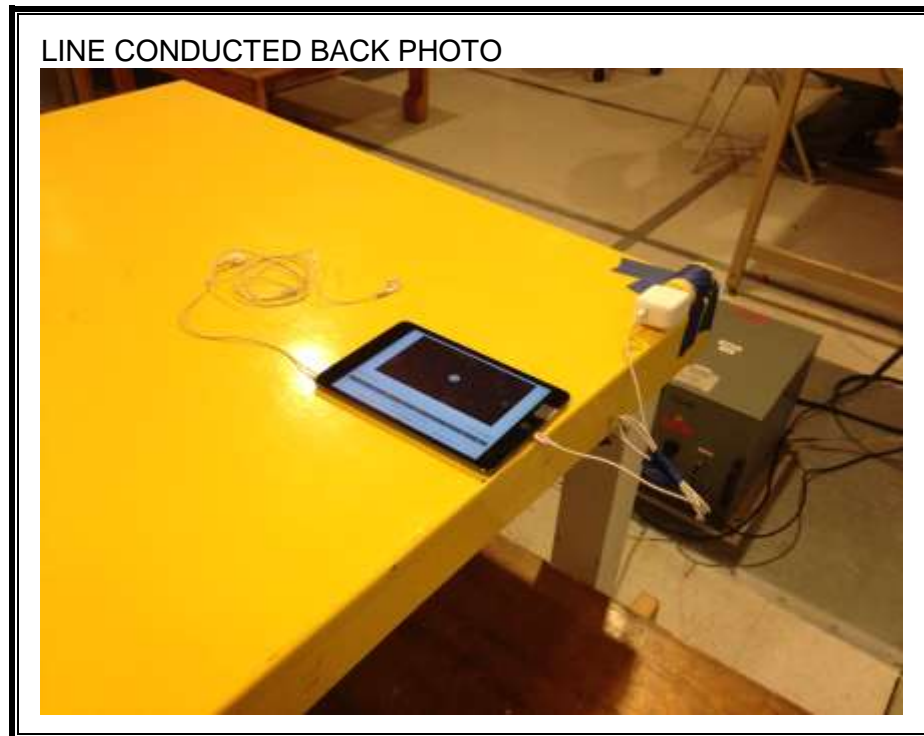

10. SETUP PHOTOS

ANTENNA PORT CONDUCTED RF MEASUREMENT SETUP

RADIATED RF MEASUREMENT SETUP (BELOW 1 GHz)

RADIATED RF MEASUREMENT SETUP FOR PORTABLE CONFIGURATION

POWERLINE CONDUCTED EMISSIONS MEASUREMENT SETUP