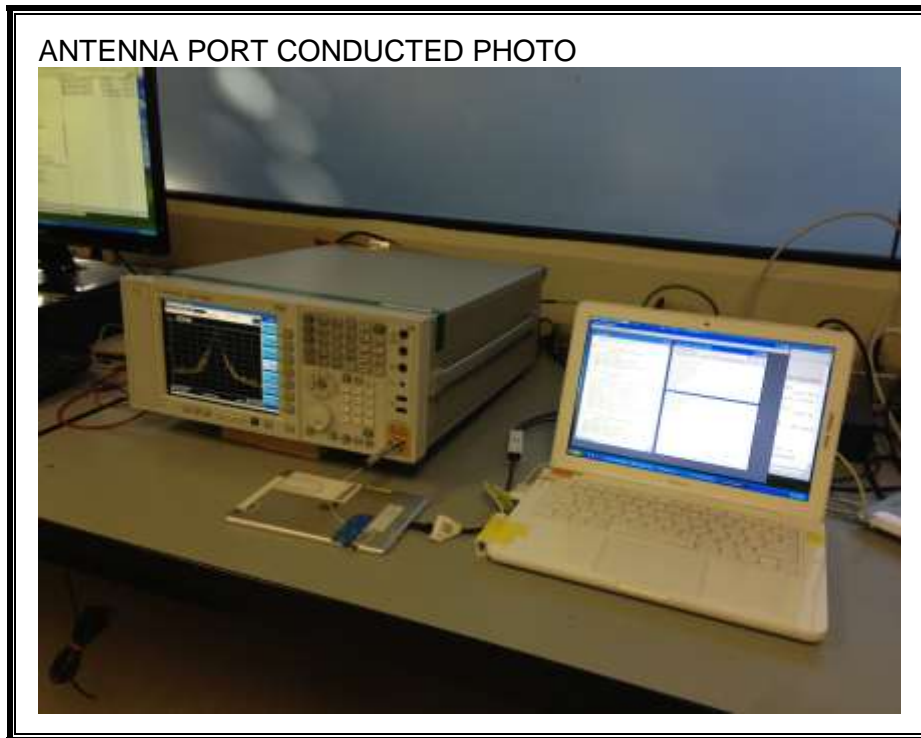

10. SETUP PHOTOS

ANTENNA PORT CONDUCTED RF MEASUREMENT SETUP

RADIATED RF MEASUREMENT SETUP (BELOW 1 GHz)

RADIATED RF MEASUREMENT SETUP FOR PORTABLE CONFIGURATION

POWERLINE CONDUCTED EMISSIONS MEASUREMENT SETUP