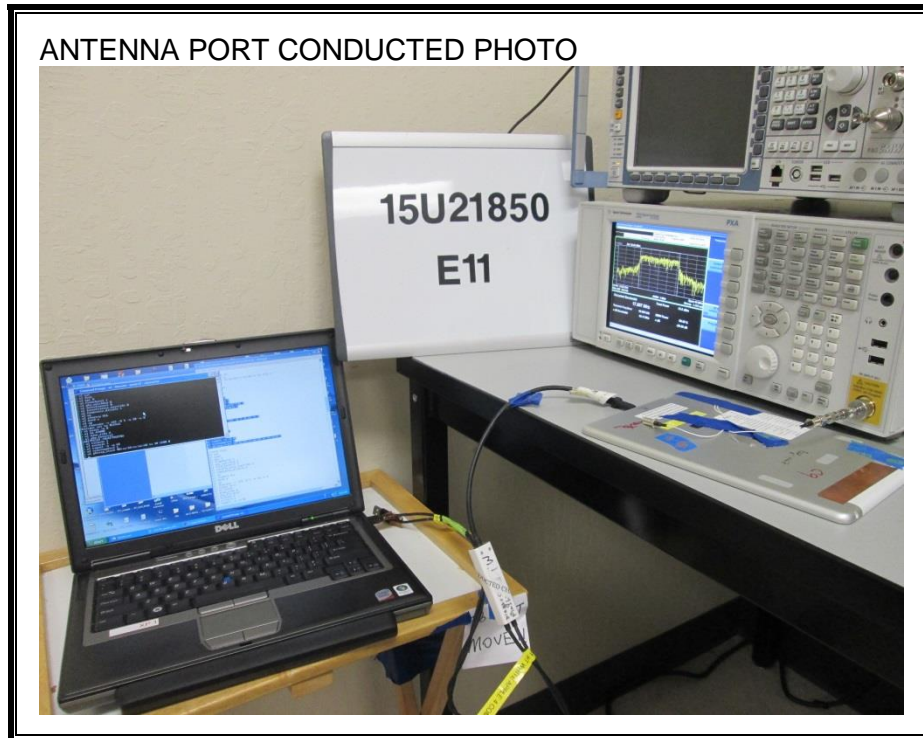

### ANTENNA PORT CONDUCTED RF MEASUREMENT SETUP

**RADIATED RF MEASUREMENT SETUP (BELOW 1 GHz)**

**RADIATED RF MEASUREMENT SETUP FOR PORTABLE CONFIGURATION**

Y-AXIS FRONT PHOTO

Y-AXIS BACK PHOTO

**POWERLINE CONDUCTED EMISSIONS MEASUREMENT SETUP**