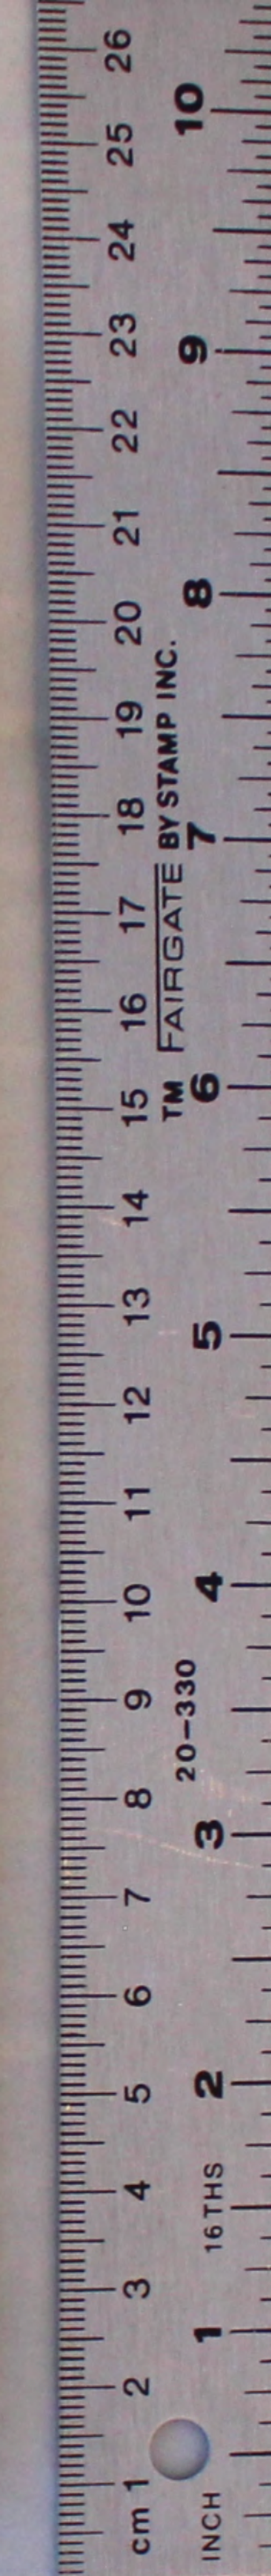

A1475

Front - Multi-Touch display,
FaceTime camera, Home button

Apple Confidential

A1475

Right Side - Side switch, Volume up/down buttons, UICC tray

A1475

Top Side - Headphone jack,
Microphone, Sleep/Wake button

Apple Confidential

A1475

Left Side

Apple Confidential

A1475

Bottom Side - Lightning connector, Speakers

Apple Confidential

A1475