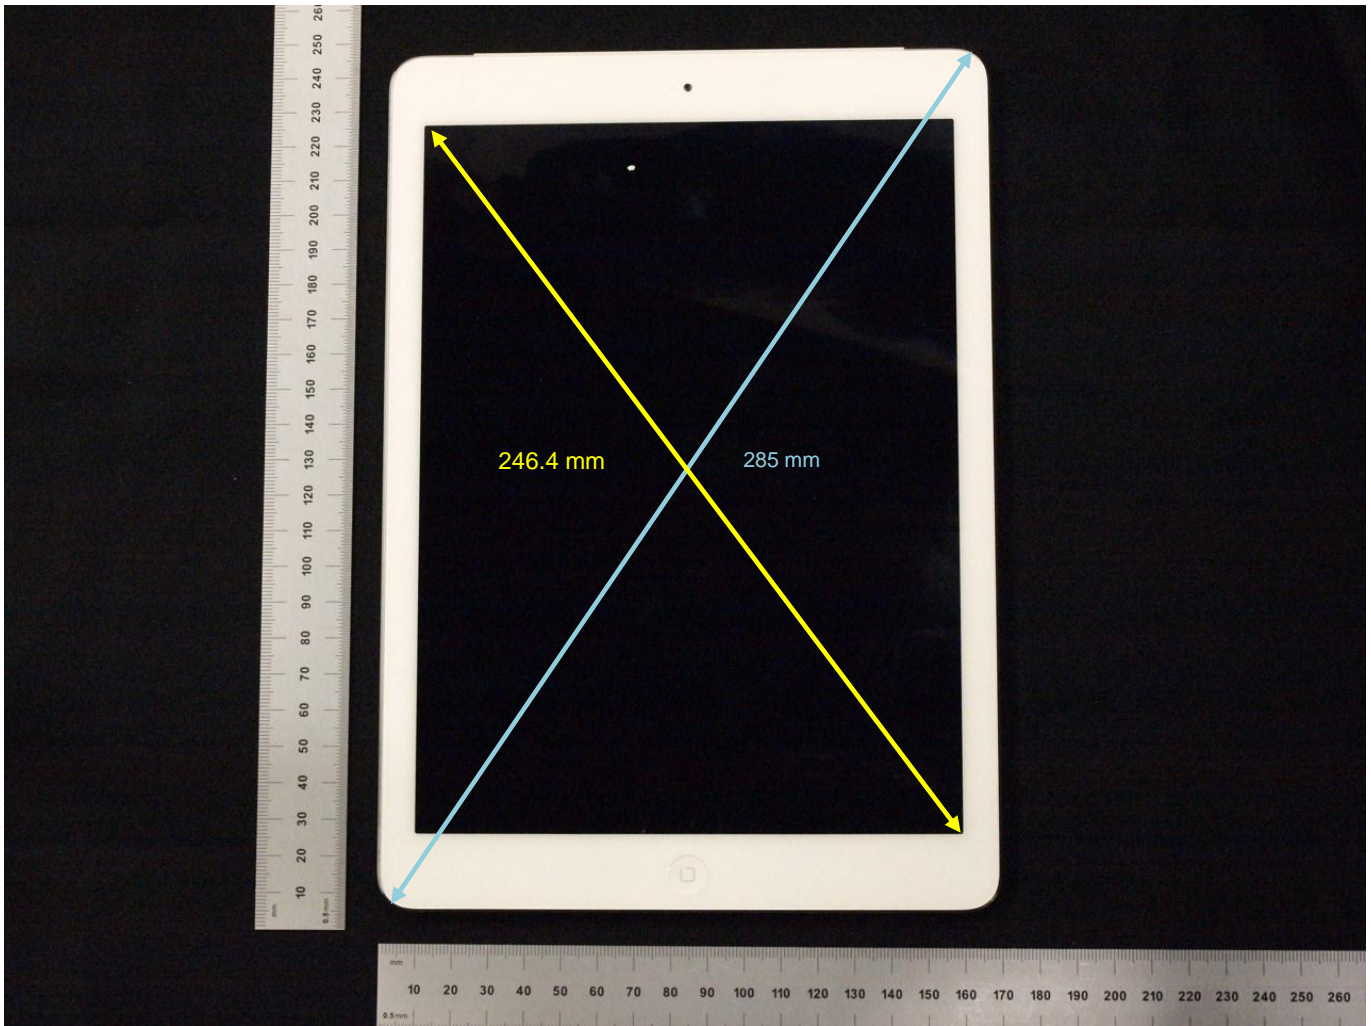

DUT and SAR Set-up Photos  
Overall Dimensions

Front View of the DUT

Rear View of the DUT

## Setup Photos

Rear 0mm

Rear 16mm

Edge 1 0mm

Edge 1 16mm

Edge 2

Edge 3

Edge 4

# Antenna Locations & Separation Distances

Separation Distances (mm)	Cellular (Primary)	Cellular (Secondary)	WiFi 1/ BLUETOOTH	WiFi 2
Cellular (Primary)		21.8mm	221.1mm	215.4mm
Cellular (Secondary)			215.4mm	223.3mm
WiFi 1/ BLUETOOTH				87.3mm
WiFi 2				
Top Edge (Edge 1)	2.4mm	2.4mm	227.6mm	227.6mm
Right Edge (Edge 2)	24.8mm	109.1mm	137.7mm	12.0mm
Bottom Edge (Edge 3)	227.8mm	227.8mm	3.4mm	3.4mm
Left Edge (Edge 4)	98.6mm	25.6mm	11.0mm	135.4mm
Rear Surface	1.4mm	1.4mm	6.3mm	6.3mm