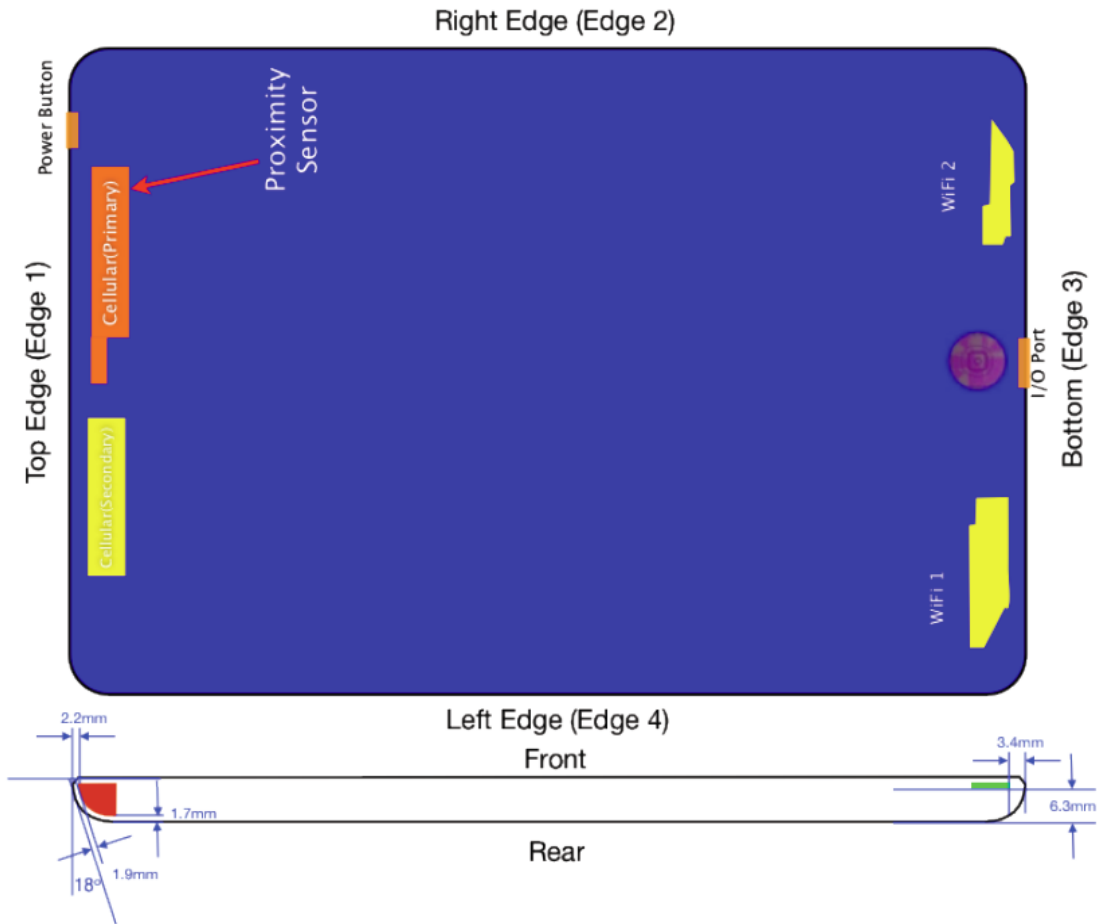

DUT and SAR Set-up Photos  
Overall Dimensions

Front View of the DUT

Rear View of the DUT

## Setup Photos

Rear 0mm

Rear 16mm

Edge 1 0mm

Edge 1 16mm

Edge 2

Edge 3

Edge 4

# Antenna Locations & Separation Distances

Separation Distances (mm)	Cellular (Primary)	Cellular (Secondary)	WiFi 1/ BLUETOOTH	WiFi 2
Cellular (Primary)		21.8mm	221.1mm	215.4mm
Cellular (Secondary)			215.4mm	223.3mm
WiFi 1/ BLUETOOTH				87.3mm
WiFi 2				
Top Edge (Edge 1)	2.4mm	2.4mm	227.6mm	227.6mm
Right Edge (Edge 2)	24.8mm	109.1mm	137.7mm	12.0mm
Bottom Edge (Edge 3)	227.8mm	227.8mm	3.4mm	3.4mm
Left Edge (Edge 4)	98.6mm	25.6mm	11.0mm	135.4mm
Rear Surface	1.4mm	1.4mm	6.3mm	6.3mm