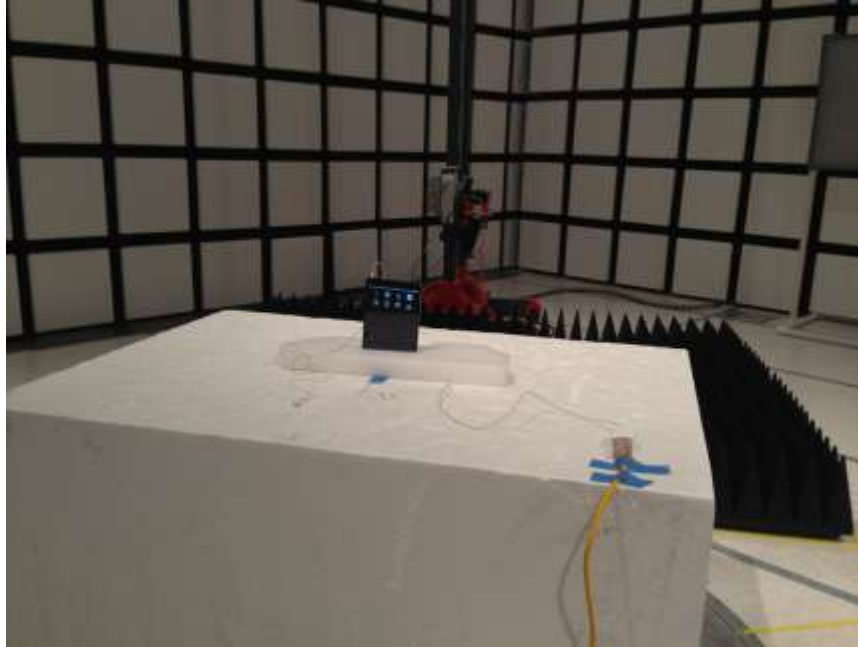

11. SETUP PHOTOS

ANTENNA PORT CONDUCTED RF MEASUREMENT SETUP

RADIATED RF MEASUREMENT SETUP

Y POSITION PHOTO

Z POSITION PHOTO

RADIATED RF MEASUREMENT SETUP (BELOW 1 GHz)

RADIATED FRONT PHOTO (BELOW 1 GHz)

RADIATED BACK PHOTO (BELOW 1 GHz)

POWERLINE CONDUCTED EMISSIONS MEASUREMENT SETUP

LINE CONDUCTED FRONT PHOTO

LINE CONDUCTED BACK PHOTO

END OF REPORT