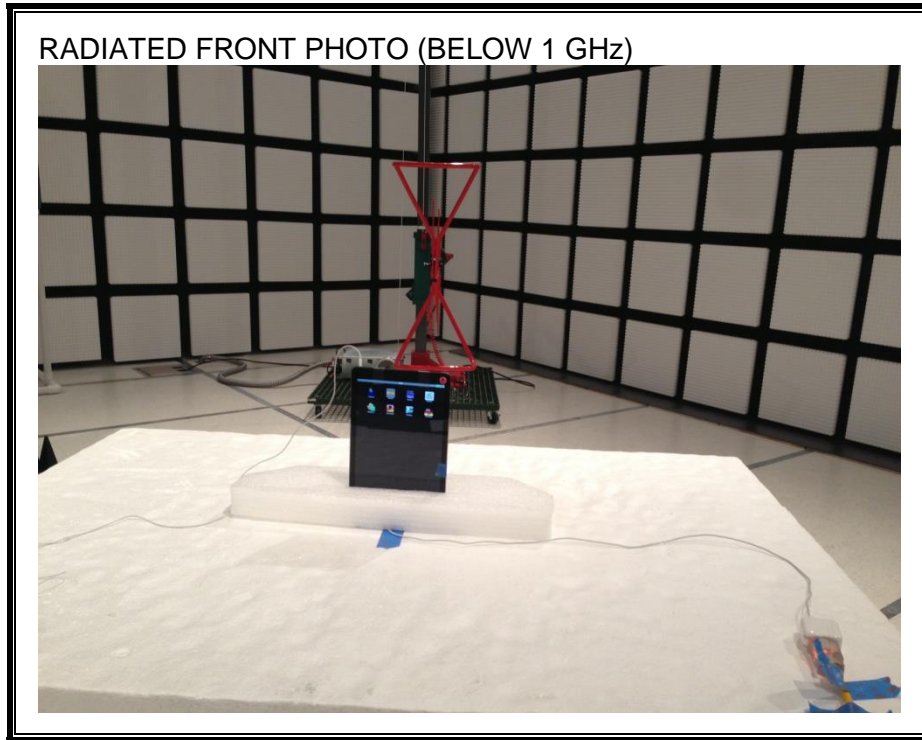

12. SETUP PHOTOS

ANTENNA PORT CONDUCTED RF MEASUREMENT SETUP

RADIATED RF MEASUREMENT SETUP (BELOW 1 GHz)

RADIATED RF MEASUREMENT SETUP (ABOVE 1 GHz)

RADIATED RF MEASUREMENT SETUP FOR PORTABLE CONFIGURATION

X-AXIS FRONT PHOTO

Y-AXIS FRONT PHOTO

Z-AXIS FRONT PHOTO

POWERLINE CONDUCTED EMISSIONS MEASUREMENT SETUP

LINE CONDUCTED FRONT PHOTO

LINE CONDUCTED BACK PHOTO

DYNAMIC FREQUENCY SELECTION MEASUREMENT SETUP

END OF REPORT