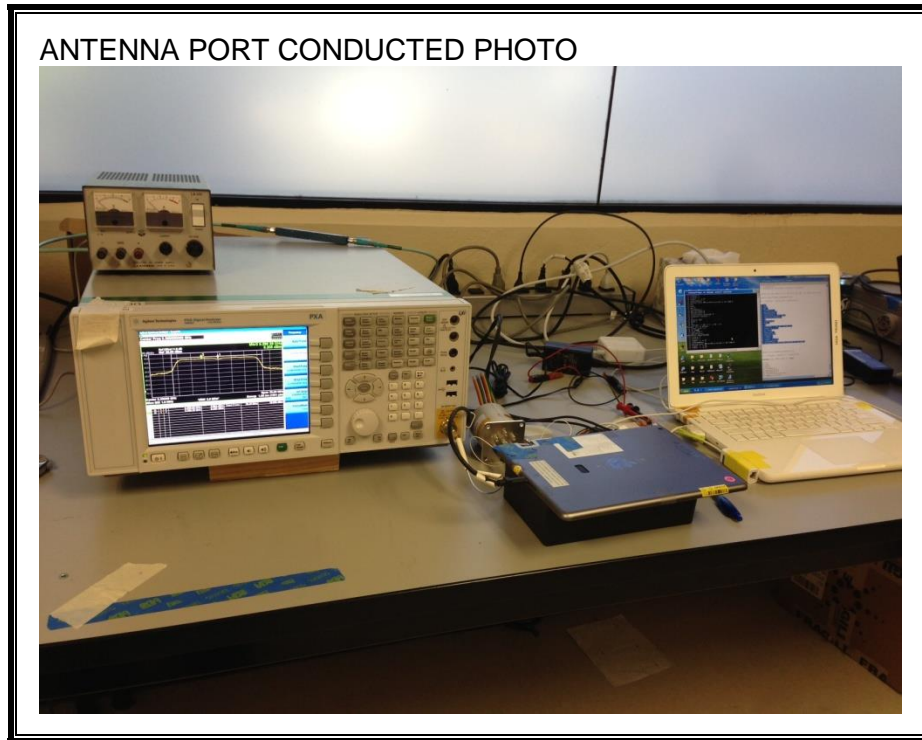

12. SETUP PHOTOS

ANTENNA PORT CONDUCTED RF MEASUREMENT SETUP

RADIATED RF MEASUREMENT SETUP (BELOW 1 GHz)

RADIATED RF MEASUREMENT SETUP (ABOVE 1 GHz)

RADIATED RF MEASUREMENT SETUP FOR PORTABLE CONFIGURATION

X-AXIS FRONT PHOTO

Y-AXIS FRONT PHOTO

Z-AXIS FRONT PHOTO

POWERLINE CONDUCTED EMISSIONS MEASUREMENT SETUP

LINE CONDUCTED FRONT PHOTO

LINE CONDUCTED BACK PHOTO

DYNAMIC FREQUENCY SELECTION MEASUREMENT SETUP

END OF REPORT