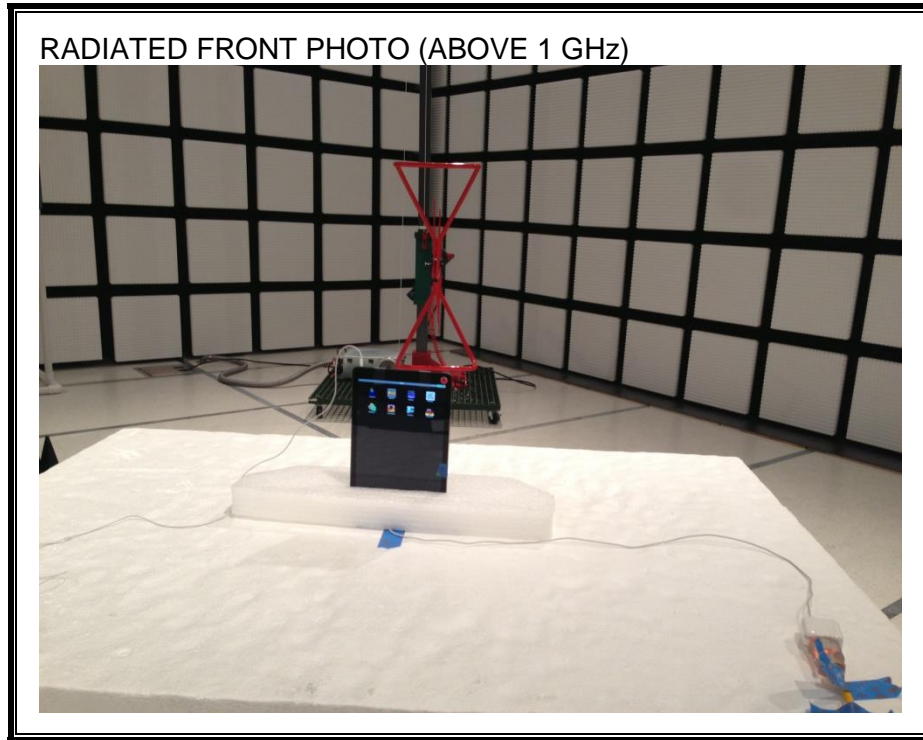

12. SETUP PHOTOS

ANTENNA PORT CONDUCTED RF MEASUREMENT SETUP

RADIATED RF MEASUREMENT SETUP (BELOW 1 GHz)

RADIATED RF MEASUREMENT SETUP (ABOVE 1 GHz)

RADIATED RF MEASUREMENT SETUP FOR PORTABLE CONFIGURATION

X-AXIS FRONT PHOTO

Y-AXIS FRONT PHOTO

Z-AXIS FRONT PHOTO

POWERLINE CONDUCTED EMISSIONS MEASUREMENT SETUP

LINE CONDUCTED FRONT PHOTO

LINE CONDUCTED BACK PHOTO

DYNAMIC FREQUENCY SELECTION MEASUREMENT SETUP

END OF REPORT