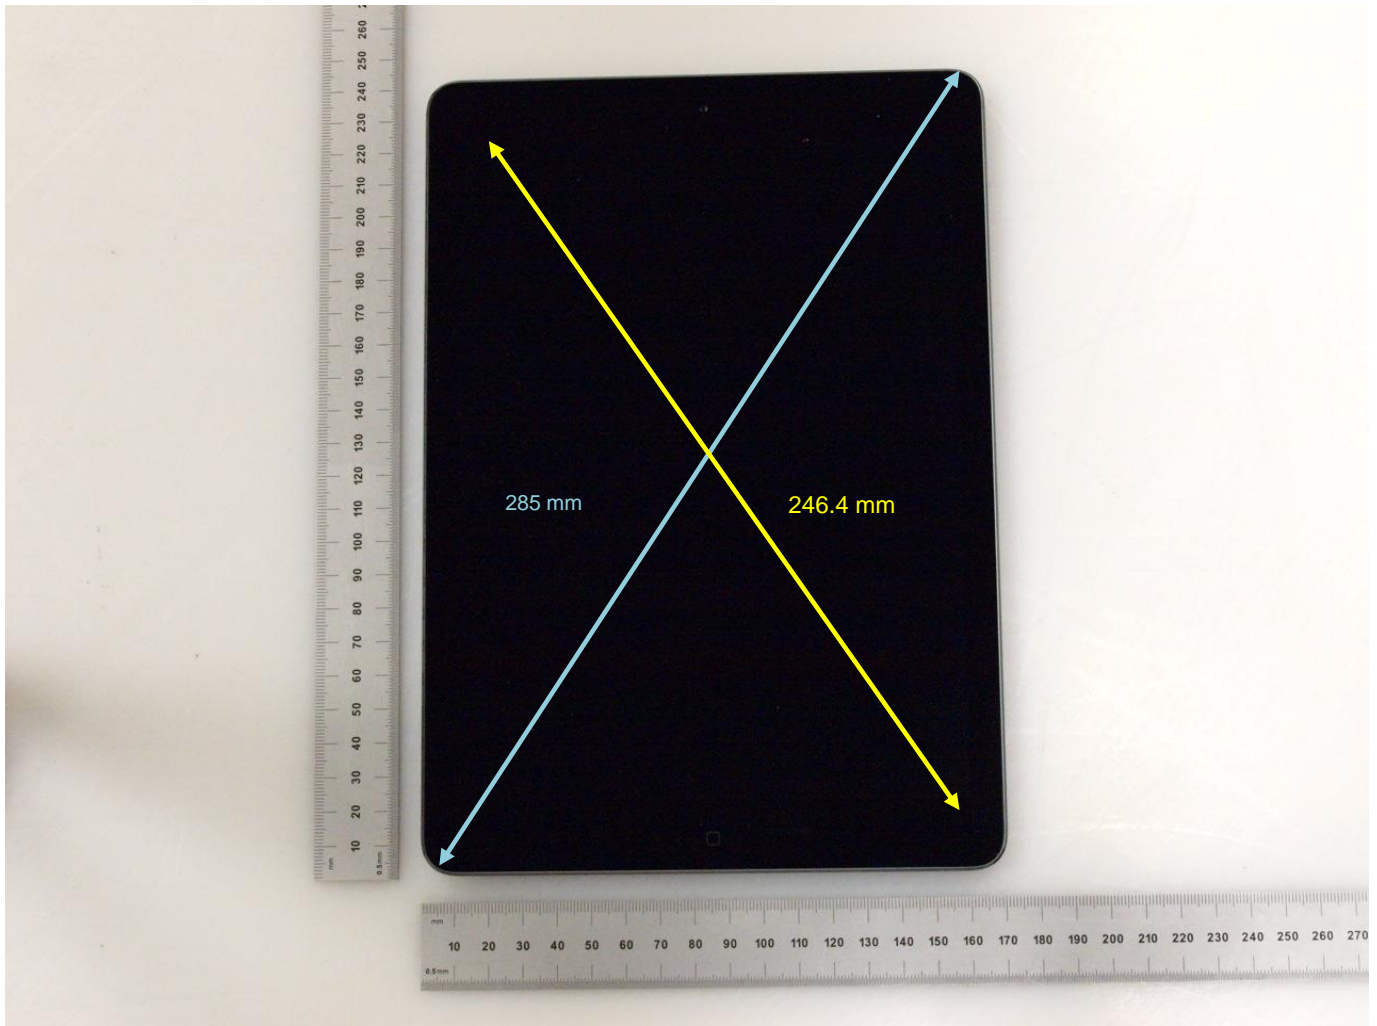

DUT and SAR Set-up Photos
Overall Dimensions

Front View of the DUT

Rear View of the DUT

Setup Photos

Rear

Edge 2

Edge 3

Edge 4

Antenna Locations & Separation Distances

Separation Distances (mm)	WiFi 1	WiFi 2
WiFi 1 / Bluetooth		87.3mm
WiFi 2		
Top Edge (Edge 1)	227.6mm	227.6mm
Right Edge (Edge 2)	137.7mm	12.0mm
Bottom Edge(Edge 3)	3.4mm	3.4mm
Left Edge (Edge 4)	11.0mm	135.4mm
Rear Surface	6.3mm	6.3mm