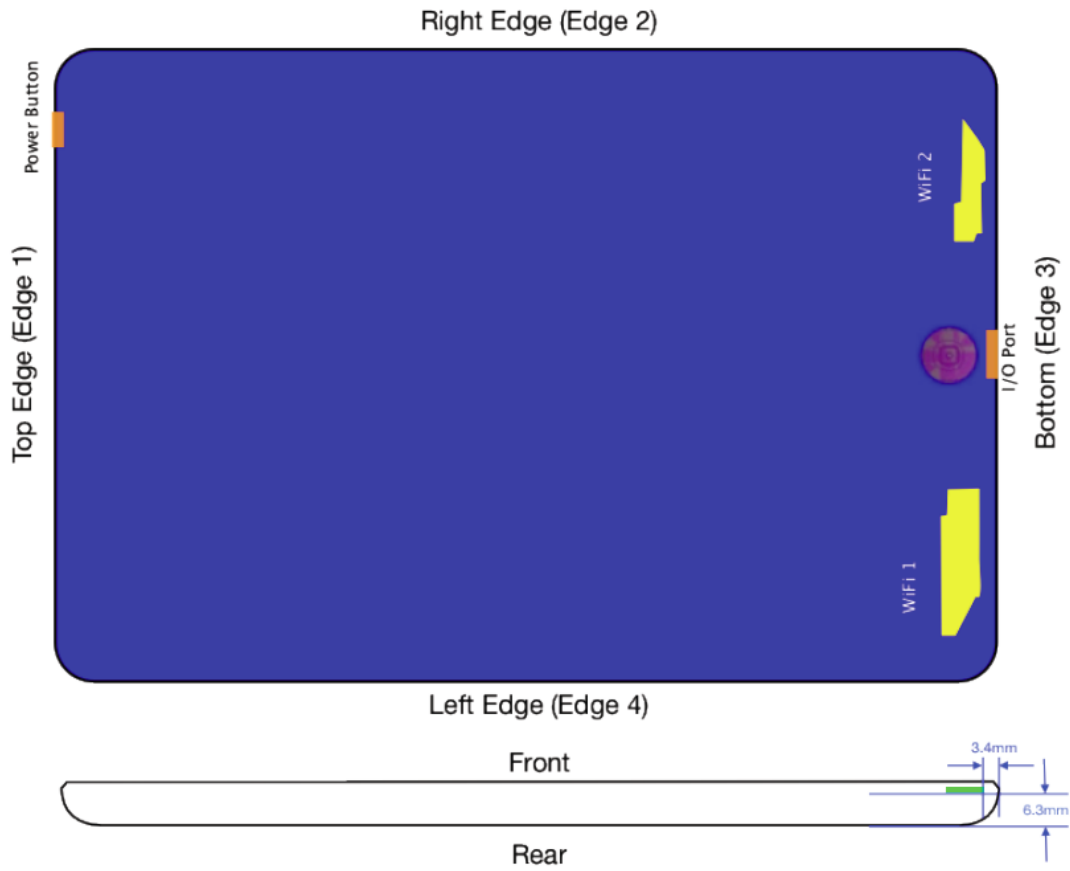

DUT and SAR Set-up Photos
Overall Dimensions

Front View of the DUT

Rear View of the DUT

Setup Photos

Rear

Edge 2

Edge 3

Edge 4

Antenna Locations & Separation Distances

Separation Distances (mm)	WiFi 1	WiFi 2
WiFi 1 / Bluetooth		87.3mm
WiFi 2		
Top Edge (Edge 1)	227.6mm	227.6mm
Right Edge (Edge 2)	137.7mm	12.0mm
Bottom Edge(Edge 3)	3.4mm	3.4mm
Left Edge (Edge 4)	11.0mm	135.4mm
Rear Surface	6.3mm	6.3mm